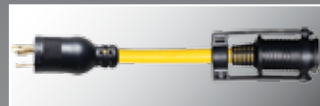

Locking Plug to U-Ground Connector and U-Ground Plug to Locking Connector

ITEM PN#	CORD LENGTH	WIRE GAUGE	WIRE TYPE	WIRE COLOR	OUTLETS	PLUG TYPE	RECEPTACLE TYPE	POWER RATING AMPS	WATTS	PACK QTY
04-00092	1ft	12/3	STW	Yellow	1	L5-20P	5-15R	15	1875	10
04-00093	1ft	12/3	STW	Yellow	1	5-15P	L5-20R	15	1875	10