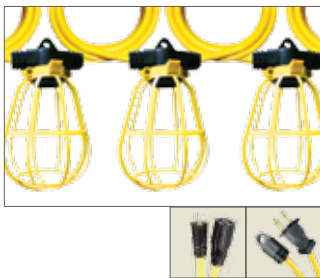

U-Ground Light Strings with Plastic Cage

ITEM PN#	CORD LENGTH	WIRE GAUGE	WIRE TYPE	WIRE COLOR	BULB WATTS	OUTLETS	PLUG TYPE	RECEPTACLE TYPE	POWER RATING AMPS	WATTS	PACK QTY
08-00187	50ft	14/2	SJTW	Yellow	150	5	1-15P	N/A	15	1875	1
08-00188	100ft	14/2	SJTW	Yellow	150	10	1-15P	N/A	13	1625	1
08-01187	50ft	14/3	SJTW	Yellow	150	5	5-15P	5-15R	15	1875	1
08-01188	100ft	14/3	SJTW	Yellow	150	10	5-15P	5-15R	13	1625	1
08-00189	50ft	12/3	SJTW	Yellow	150	5	5-15P	5-15R	15	1875	1
08-00190	100ft	12/3	SJTW	Yellow	150	10	5-15P	5-15R	15	1875	1
08-00193	50ft	12/3	STW	Yellow	150	5	5-15P	5-15R	15	1875	1
08-00194	100ft	12/3	STW	Yellow	150	10	5-15P	5-15R	15	1875	1

PRO SERIES product