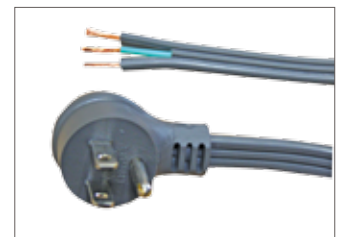

3 Conductor Right Angle SPT-3 Replacement Cords									UL US
ITEM PN#	CORD LENGTH	WIRE GAUGE	WIRE TYPE	WIRE COLOR	PLUG TYPE	POWER RATING AMPS	POWER RATING WATTS	PACK QTY	
03-00052	3ft	16/3	SPT-3	Grey	5-15P	13	1625	25	
03-00054	6ft	16/3	SPT-3	Grey	5-15P	13	1625	25	
03-00055	8ft	16/3	SPT-3	Grey	5-15P	13	1625	25