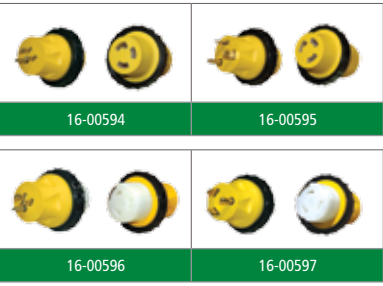

RV Locking Molded Adapters

Heavy Duty Molded Adapters

ITEM PN#	OUTLETS	PLUG TYPE	RECEPTACLE TYPE	PACK QTY
16-00594	1	5-15	L5-30	10
16-00595	1	TT30	L5-30	10
16-00596	1	5-15	SS2-50	10
16-00597	1	TT30	SS2-50	10