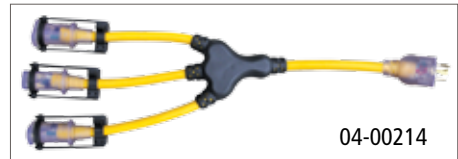

Locking Plug to U-Ground Connector UL

ITEM PN#	CORD LENGTH	WIRE GAUGE	WIRE TYPE	WIRE COLOR	OUTLETS	PLUG TYPE	RECEPTACLE TYPE	POWER RATING AMPS	WATTS	PACK QTY
04-0092N	1ft	12/3	STW	Yellow	1	L5-20P	5-15R	15	1875	10