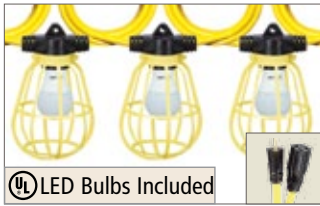

# Temporary Lighting

Light Strings - **Voltec's** wide variety of light strings are the perfect solution to your temporary lighting needs at locations such as construction sites, parking lots, marinas and tree lots. Light strings are available in 50 or 100 ft lengths and are made with heavy-duty molded 150 watt sockets, which are spaced every ten feet. All of our light strings have pre-assembled plastic or metal cages which saves you time, as well as the cost of installation.