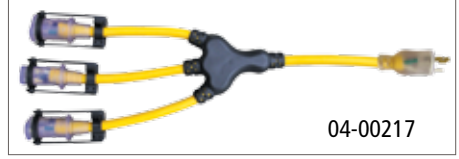

Locking Plug to U-Ground Connector UL

ITEM PN#	CORD LENGTH	WIRE GAUGE	WIRE TYPE	WIRE COLOR	OUTLETS	PLUG TYPE	RECEPTACLE TYPE	POWER RATING AMPS	WATTS	PACK QTY
04-0092N	1ft	12/3	STW	Yellow	1	L5-20P	5-15R	15	1875	10