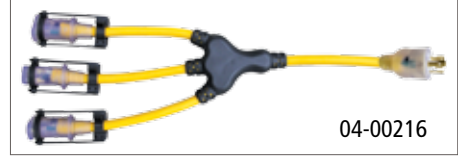

Locking Plug to U-Ground Connector UL

ITEM PN#	CORD LENGTH	WIRE GAUGE	WIRE TYPE	WIRE COLOR	OUTLETS	PLUG TYPE	RECEPTACLE TYPE	POWER RATING AMPS	WATTS	PACK QTY
04-0092N	1ft	12/3	STW	Yellow	1	L5-20P	5-15R	15	1875	10