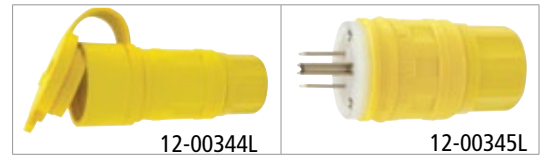

Rubber Wet Guard® Housing					
ITEM PN#	PLUG/RECEPTACLE	TYPE	MATERIAL	PLUG/RECEPTACLE	PACK QTY
12-00344L	Receptacle	5-15P	Rubber/Nylon		10
12-00345L	Plug	5-15R	Rubber/Nylon		10