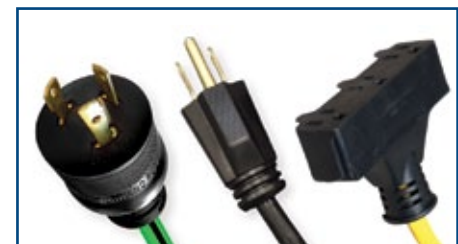

## Choose Unique Features

- E-ZEELock™ Locking Connector - prevents annoying disconnects
- Illuminated Ends - timesaver, quickly shows you've got power.

Call Us at 1-866-4-VOLTEC or go to:  
[www.voltec-industries.com](http://www.voltec-industries.com)  
Custom Quote Forms available online.