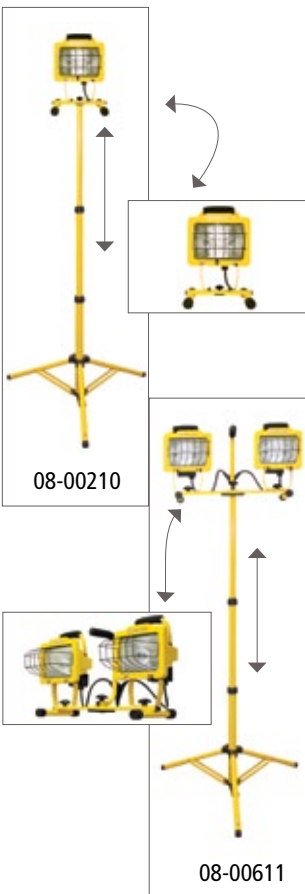

PRO SERIES product

Heavy Duty Halogen Tripod Work Lights

ITEM PN#	MAX WATTAGE	CORD LENGTH	WIRE GAUGE	WIRE TYPE	WIRE COLOR	PLUG TYPE	ON/OFF SWITCH	PACK QTY
08-00210	500	5ft	18/3	SJTW	Black	5-15P	Yes	2
08-00611	1000	5ft	18/3	SJTW	Black	5-15P	Yes	2

- Extendable Tripod
- Tripod Features 2 in 1 Removable H-Base
- H-Base Design
- Heavy Duty Face Frames
- Insulated Foam Handles
- Bulb(s) Included

2 in 1 FEATURE
Removable H-Base