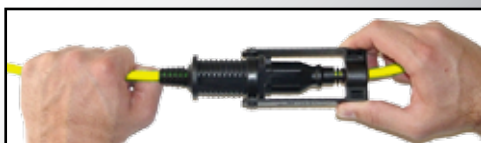

## Locking Your Cord is E-ZEE as 1 ■ 2 ■ 3

1

Plug E-ZEE LOCK® Connector into male plug

Extension Cord is Locked

2

Close E-ZEE LOCK® latching mechanism onto the cable of the male plug. (Must attach to the cable, not the male plug)

3

Twist E-ZEE LOCK® to a Locking Fit

- cULus Listed
- Securely connects power cords to stop annoying, unwanted disconnects
- Adds additional locking strength with a nylon arm, which is virtually unbreakable
- Extension cords are available with power indicator light
- Adapters are available with E-ZEELOCK®