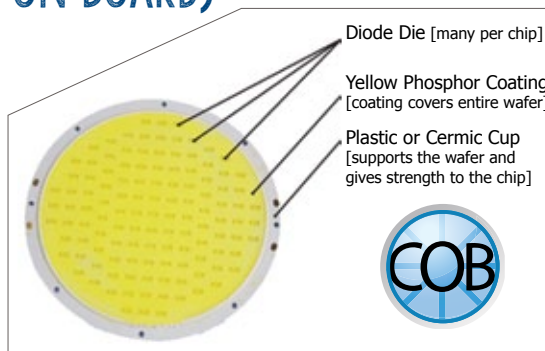

COB (CHIP ON BOARD)

The most recent LED development has been "Chip On Board" or COB technology. COB and SMD can be similar because like SMD, COB chips have multiple diodes on the same "wafer" or chip.

However, this is where the similarities end. In fact, on every COB chip there are multiple diodes; typically 9 or more. The other big difference between COB and SMD technology lies in the fact that while SMD requires a circuit for every diode included on the chip, COB devices only have 1 circuit and 2 contacts for the entire chip regardless of the number of diodes. This single circuit design, regardless of the number of diodes on the chip, leads to simplicity for the rest of any COB LED device. Perhaps even more important than the simplicity aspect, COB also leads to improved lumen-per-watt ratios in comparison to other LED technologies such as DIP and SMD.