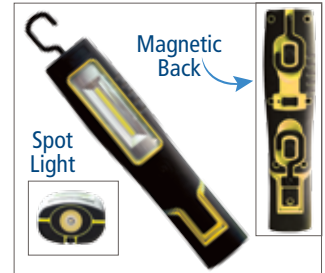

3 Watt Rechargeable LED Work Light *PRO* SERIES product

ITEM PN#	LUMEN	BATTERY TYPE	LED LIFE SPAN	RUN TIME	CHARGE TIME	PACK QTY
08-00628	350	3.7V Lithium Rechargeable	50,000 hours	4	4	6
• 100 Lumen Spotlight		• Magnet on Base and Back of Light				
• 350 Lumen Body Light		• Dual Twisting Hanging Hooks				
• Durable Rubber Housing		• IP54 Rated