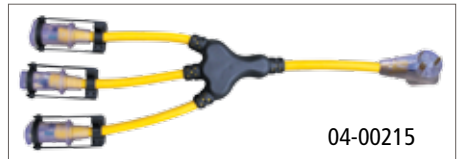

Locking Plug to U-Ground Connector UL

ITEM PN#	CORD LENGTH	WIRE GAUGE	WIRE TYPE	WIRE COLOR	OUTLETS	PLUG TYPE	RECEPTACLE TYPE	POWER RATING AMPS	WATTS	PACK QTY
04-0092N	1ft	12/3	STW	Yellow	1	L5-20P	5-15R	15	1875	10