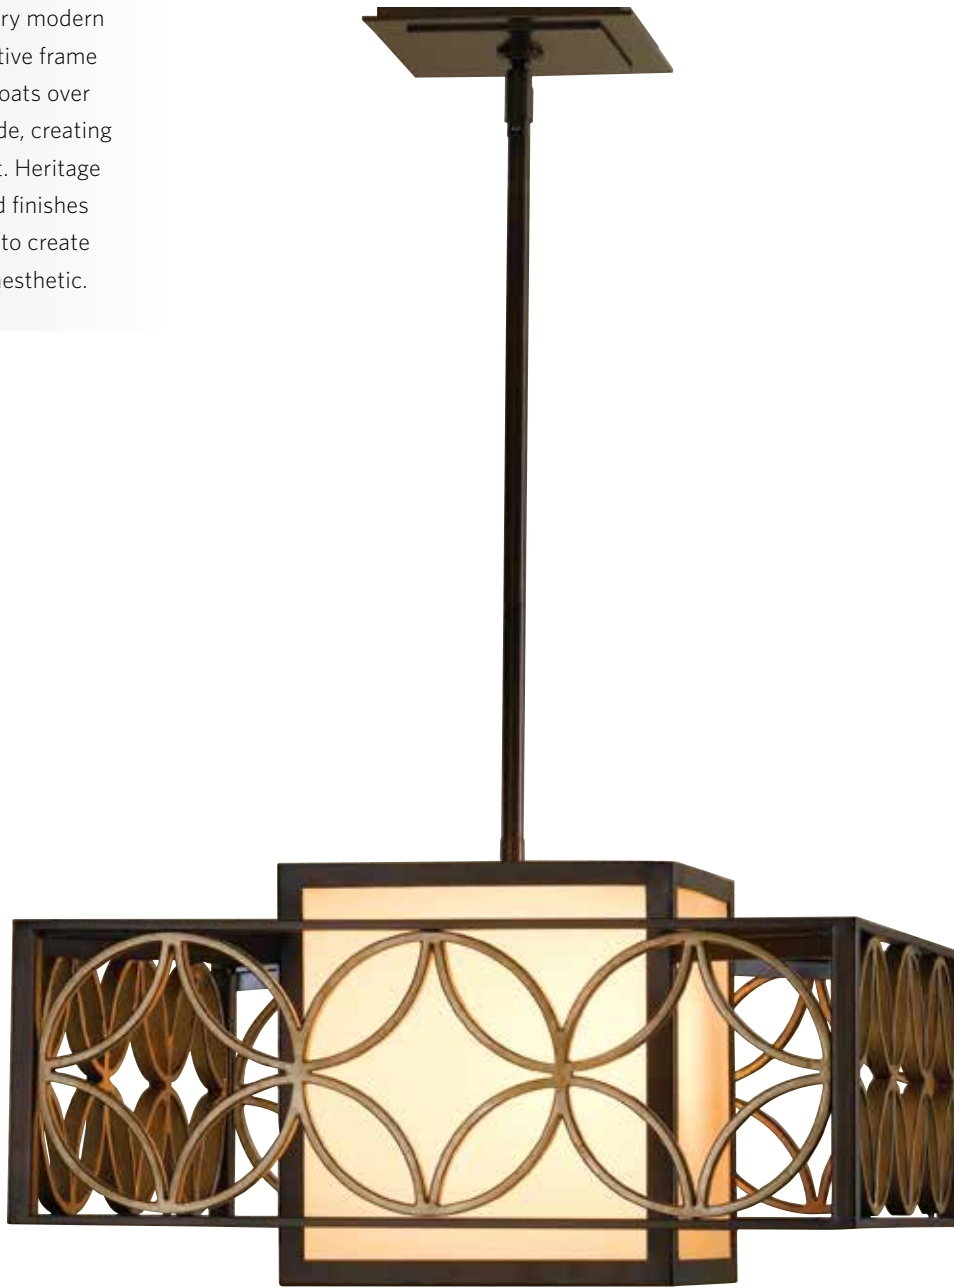

REMY

Influenced by mid-century modern motifs, the outer decorative frame of the Remy collection floats over the Bronze Organza shade, creating depth and visual interest. Heritage Bronze and Parisian Gold finishes complement each other to create depth for this beautiful aesthetic.

F2467/2 HTBZ/PGD

Pendant

See application shot for WB1446 HTBZ/PGD and F2468/4 HTBZ/PGD on Page 42.