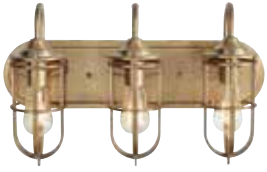

URBAN RENEWAL

Additional Bath Page 511