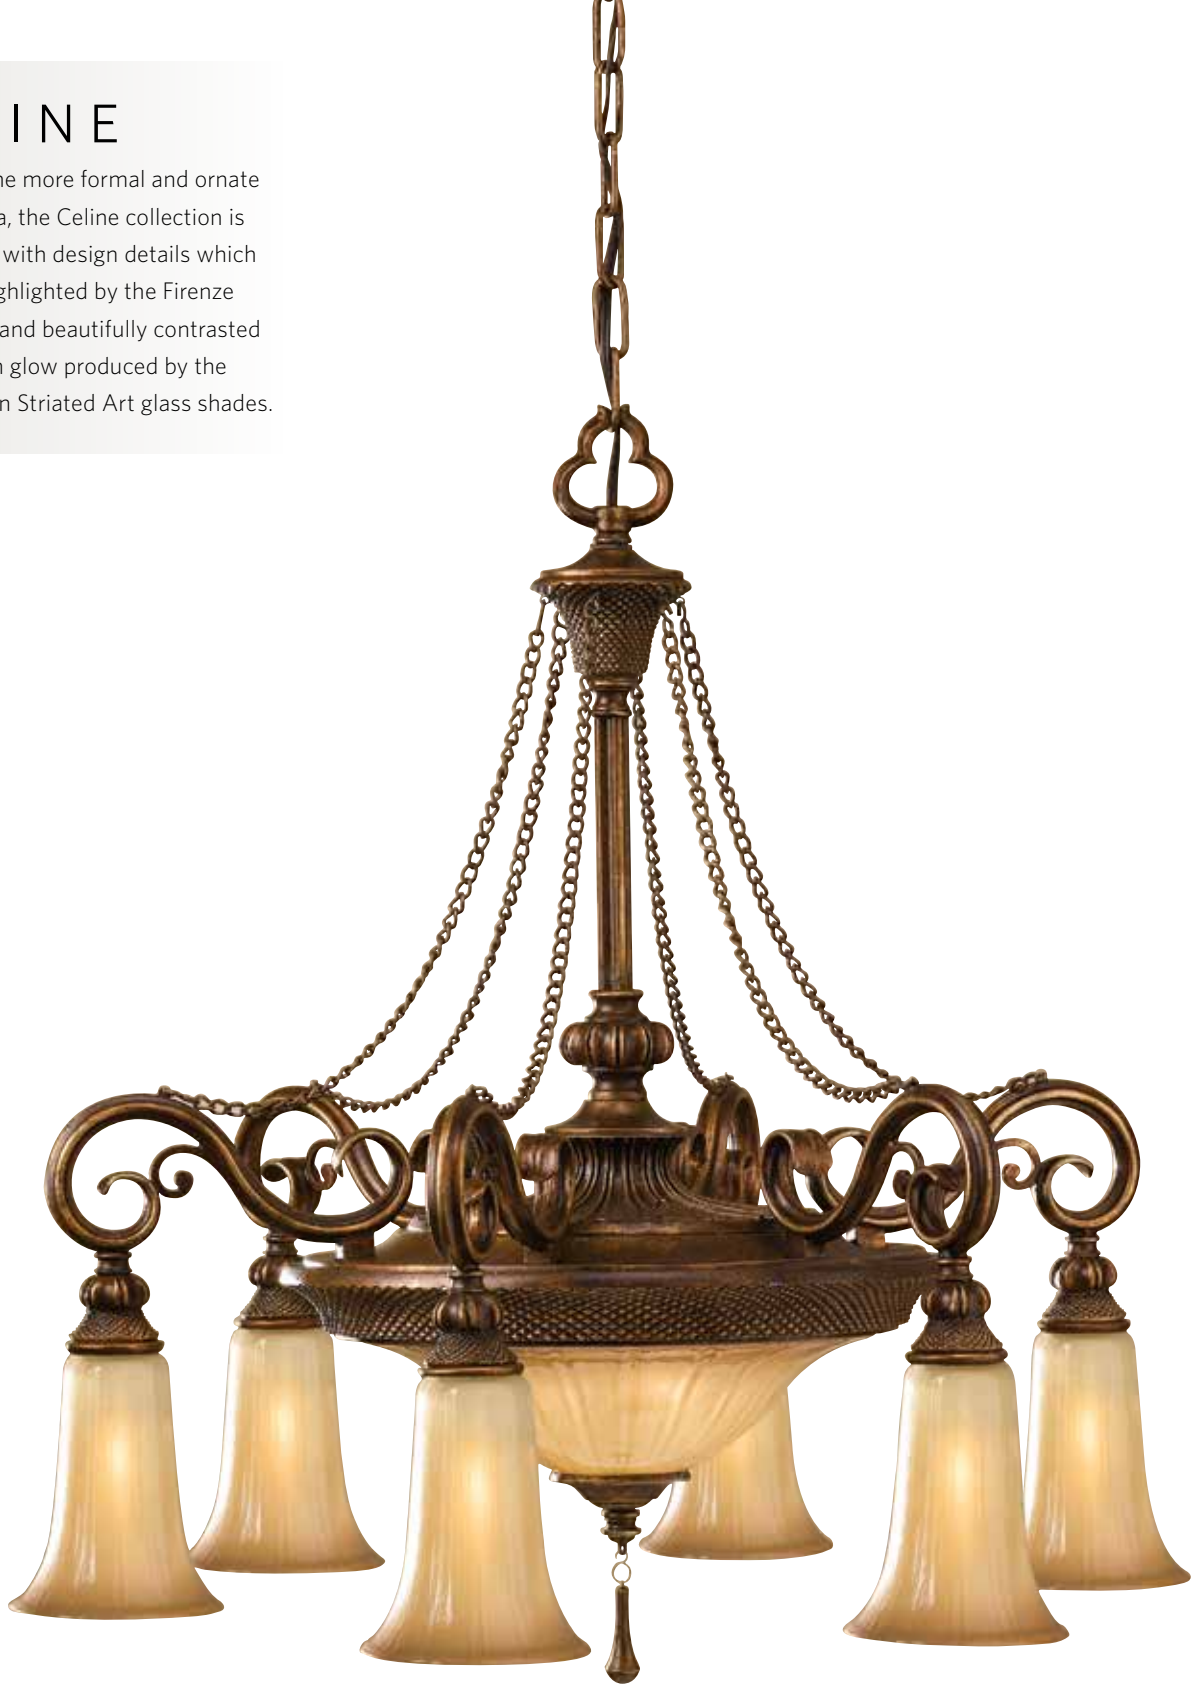

CELINE

Born from the more formal and ornate Victorian era, the Celine collection is resplendent with design details which are richly highlighted by the Firenze Silver finish and beautifully contrasted by the warm glow produced by the mouth blown Striated Art glass shades.

F2546/6+2 FSV
8-Light Chandelier