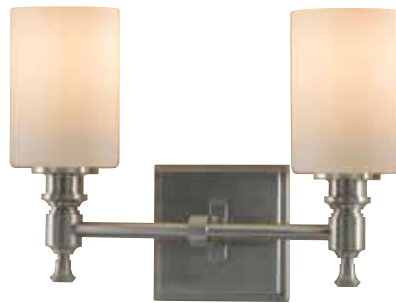

VS16102-BS
2-Light Vanity