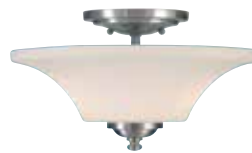

VINTNER

AVAILABLE LAMPING OPTIONS:
STANDARD INCANDESCENT:
FLUORESCENT GU24 -F
LED REPLACEMENT BULB -LA

BRUSHED STEEL (BS)
OPAL ETCHED GLASS

H: 11.5" D: 15"

SF241 BS
SF241 BS -F SF241 BS -LA
(2) Medium 100w max.