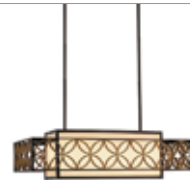

REMY 180

Heritage Bronze /
Parisienne Gold