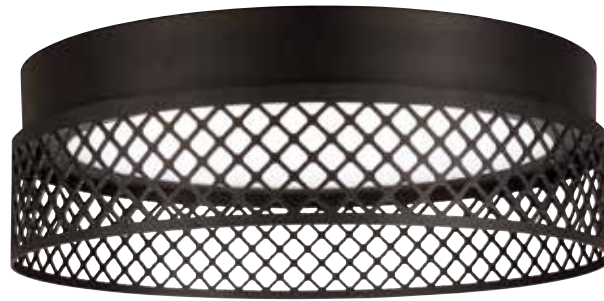

(Shown) SF296HTBZ, Nolan Semi-Flush, Page 119

FEISS

AMANI

New technology, traditional design elements and a modern silhouette converge in the Amani LED flush mount. LED light guide technology illuminates the entire bottom surface with a soft glow. Framed by any of three screen motifs (Woven, Link or Arabesque), the design is stamped out of the steel fixture to complement all styles from traditional to ultra-modern décor.