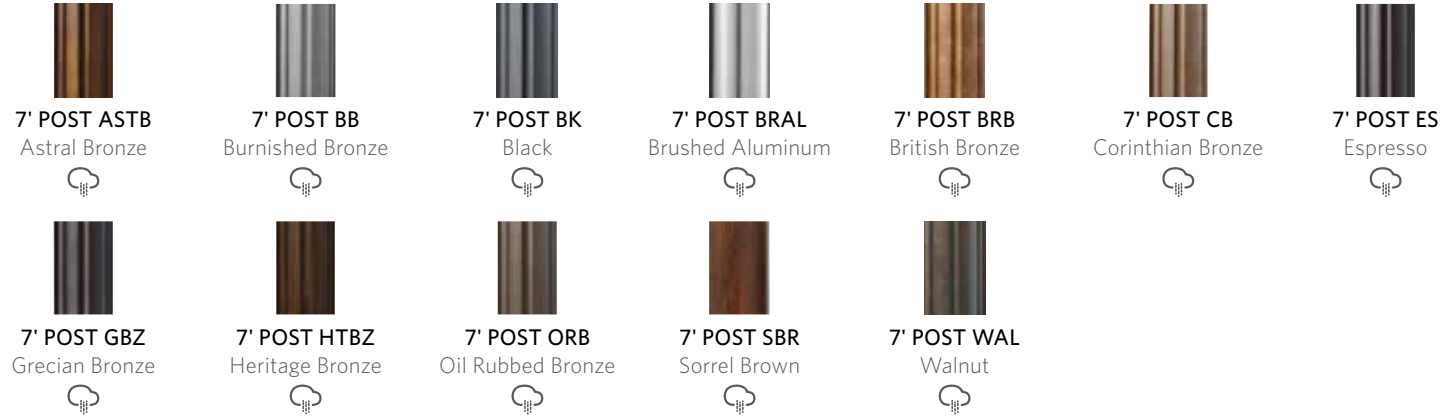

LANTERN ACCESSORIES

Feiss lanterns fit only 3" diameter Feiss lantern accessories.

POSTS - EXTRUDED ALUMINUM

BASES - DIE CAST ALUMINUM

POSTS

PRODUCT #	DESCRIPTION	DIMENSIONS
7' Post ASTB	Astral Bronze	Wall Thickness: 2.7 MM, Diameter: 3"
7' Post BB	Burnished Bronze	Wall Thickness: 2.7 MM, Diameter: 3"
7' Post BK	Black	Wall Thickness: 2.7 MM, Diameter: 3"
7' Post BRAL	Brushed Aluminum	Wall Thickness: 2.7 MM, Diameter: 3"
7' Post BRB	British Bronze	Wall Thickness: 2.7 MM, Diameter: 3"
7' Post CB	Corinthian Bronze	Wall Thickness: 2.7 MM, Diameter: 3"
7' Post ES	Espresso	Wall Thickness: 2.7 MM, Diameter: 3"
7' Post GBZ	Grecian Bronze	Wall Thickness: 2.7 MM, Diameter: 3"
7' Post HTBZ	Heritage Bronze	Wall Thickness: 2.7 MM, Diameter: 3"
7' Post ORB	Oil Rubbed Bronze	Wall Thickness: 2.7 MM, Diameter: 3"
7' Post SBR	Sorrel Brown	Wall Thickness: 2.7 MM, Diameter: 3"
7' Post WAL	Walnut	Wall Thickness: 2.7 MM, Diameter: 3"