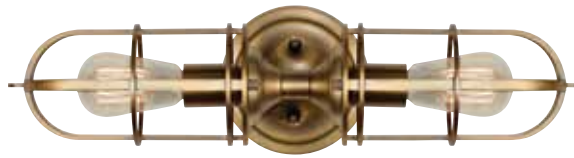

WB1704 DAB
Wall Sconce
⌆ ⌆