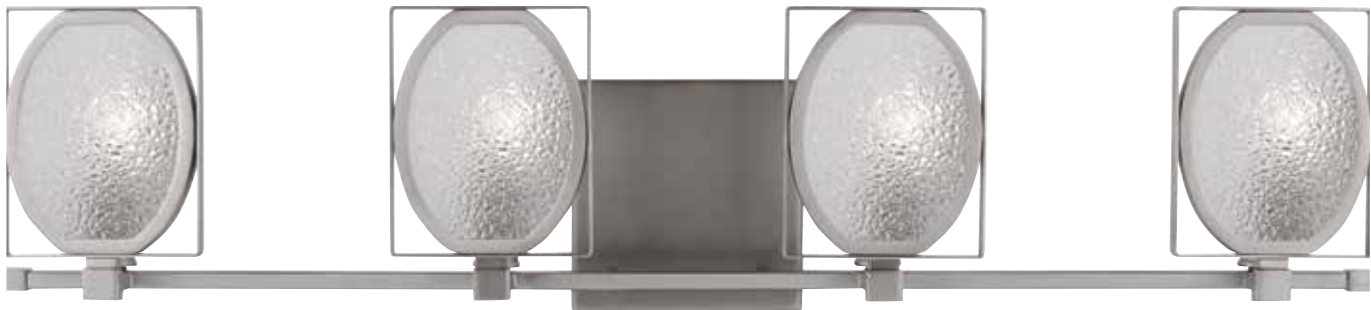

VS21804 SN
4-Light Vanity

PRODUCT #	DESCRIPTION	INCAND. BULB	BULB QTY.	DIMENSIONS	NOTES
VS21801SN	Wall Sconce	60 W Cand.	1	H: 6.5" W: 5" E: 4"	Mount up only
VS21802SN	2-Light Vanity	60 W Cand.	2	H: 6.5" L: 13" E: 4"	Mount up only
VS21803SN	3-Light Vanity	60 W Med.	3	H: 6.5" L: 21" E: 4"	Mount up only
VS21804SN	4-Light Vanity	60 W Med.	4	H: 6.5" L: 29" E: 4"	Mount up only