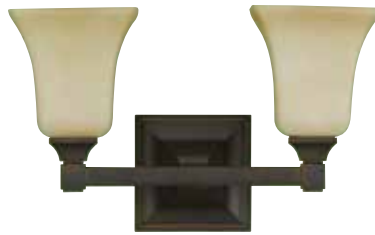

VS12402-ORB
2-Light Vanity
⤴ ⤵