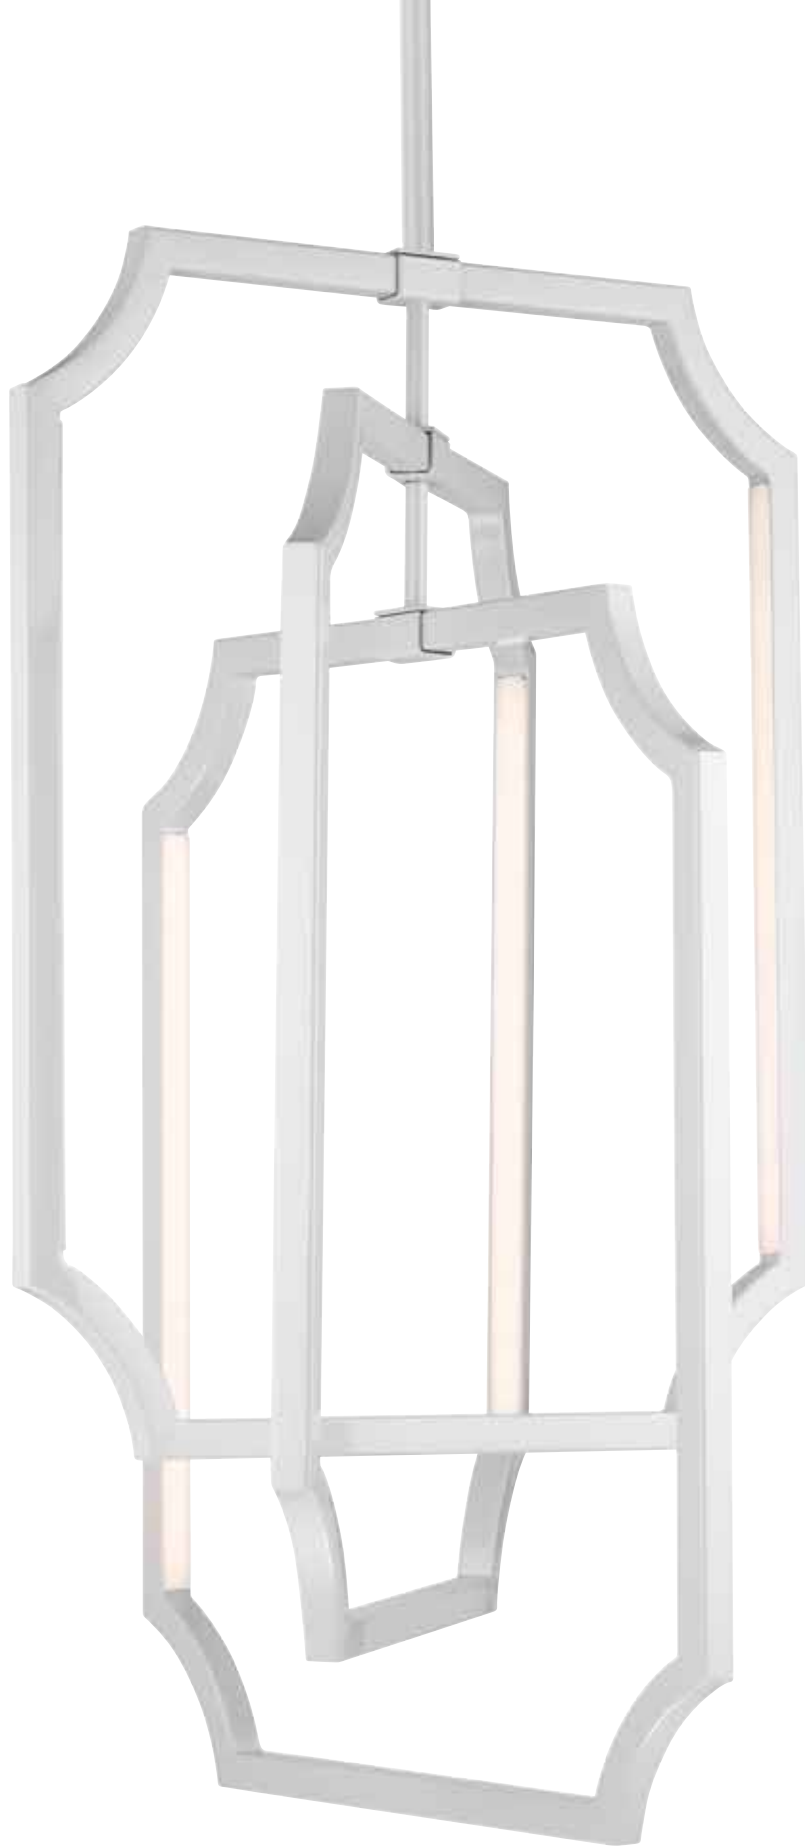

AUDRIE

LED

PERFORMANCE

+ Refer to Page 628 for
LED Specifications

F2955/6 HGG
Pendant