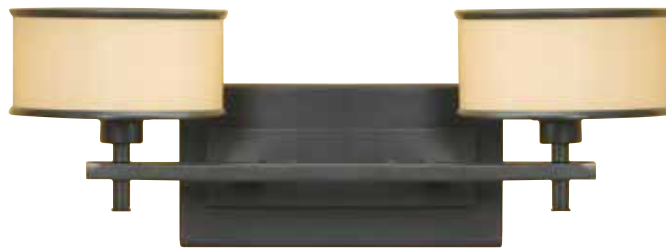

VS13702-DBZ
2-Light Vanity