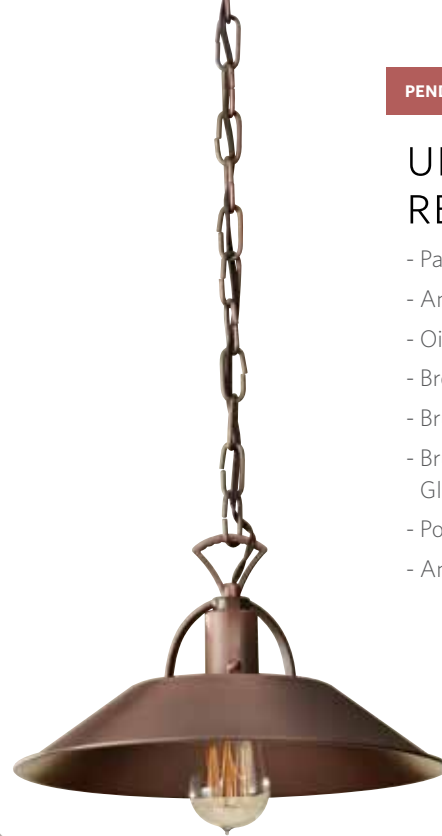

P1248 BS
Mini-Pendant

P1239 BS/GW
Mini-Pendant

P1266 PN
Mini-Pendant

P1238 AC
Mini-Pendant

PRODUCT #	DESCRIPTION	INCAND. BULB	ADD SUFFIX TO PRODUCT # FOR LAMPING OPTIONS			BULB QTY.	DIMENSIONS	CHAIN	NOTES
			GU24 13W	LED A19 2700K	ANTIQUÉ BULB				
P1248 BS	Mini-Pendant	100 W Med.	-F	-LA	N/A	1	H: 11.625" D: 5.25" Adj H: 14.375" - 56.375"		(3) 12" stems & (1) 6" stem
P1239 BS/GW	Mini-Pendant	100 W Med.	N/A	N/A	-AL	1	H: 10" D: 10" Adj H: 12.875" - 54.875"		(3) 12" stems & (1) 6" stem
P1266 PN	Mini-Pendant	60 W Med.	N/A	N/A	N/A	1	H: 6.625" D: 7.5" Adj H: 9.5" - 51.5"		(3) 12" stems & (1) 6" stem
P1238 AC	Mini-Pendant	100 W Med.	N/A	N/A	-AL	1	H: 6.5" D: 12" Adj H: 10.125" - 52.125"	5'	