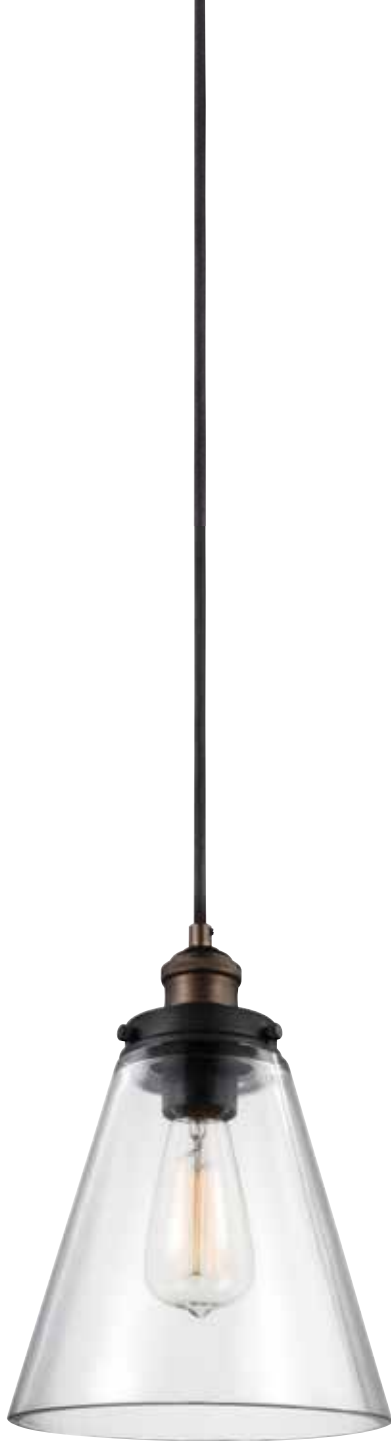

BASKIN

- Painted Aged Brass (PAGB) & Dark Weathered Zinc (DWZ)
- Polished Nickel (PN)
- Clear Thick Glass

P1347 PAGB/DWZ
Pendant