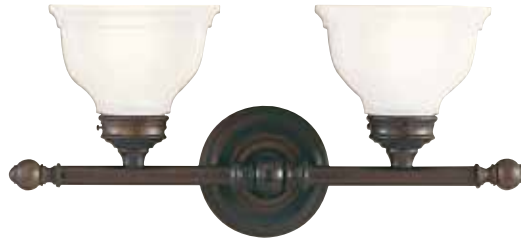

NEW LONDON

The simple yet charming English inspired New London collection features Opal Etched glass and an Oil Rubbed Bronze finish with a detailed hand-spun fitter design embellishments.

VS7702-ORB
2-Light Vanity