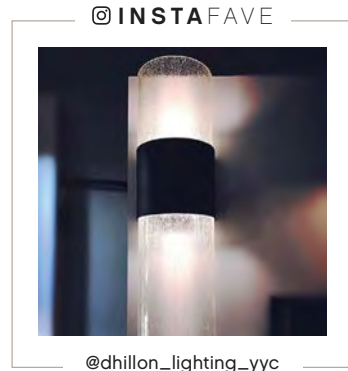

exclusively available in
HIGH-PERFORMANCE LED

2895 BK
5¼" W, 20½" H

2895 KZ
5¼" W, 20½" H

2894 BK
5¼" W, 17" H

2894 KZ
5¼" W, 17" H

@dhillon_lighting_yyc
THE HORIZON COLLECTION

2890 KZ
(mounted horizontally)