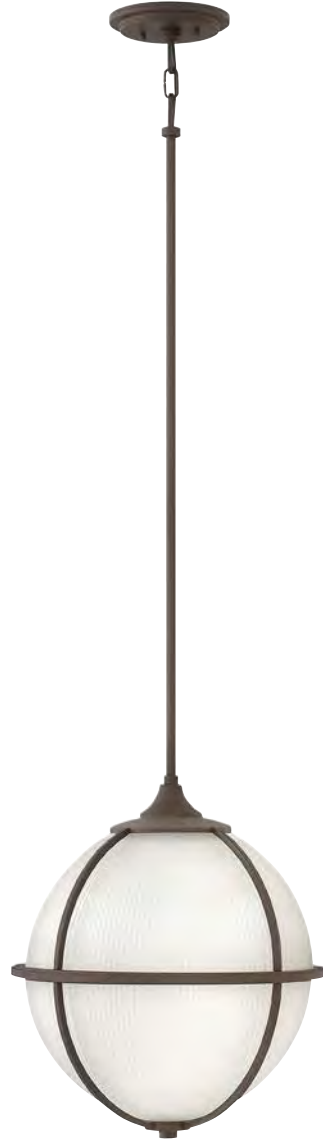

4744 OZ
15" DIA., 18" H
54¼" MAX. H*

ITEM	MAXIMUM WATTAGE	CANOPY	WIRE	STEMS INCLUDED
4744 BN	3-100w Med.	6" Dia.	10'	1-6", 2-12"
4744 OZ	3-100w Med.	6" Dia.	10'	1-6", 2-12"

*Maximum achievable height with stems included. Additional 12" stems available, 4312 BN and 6037 OZ.