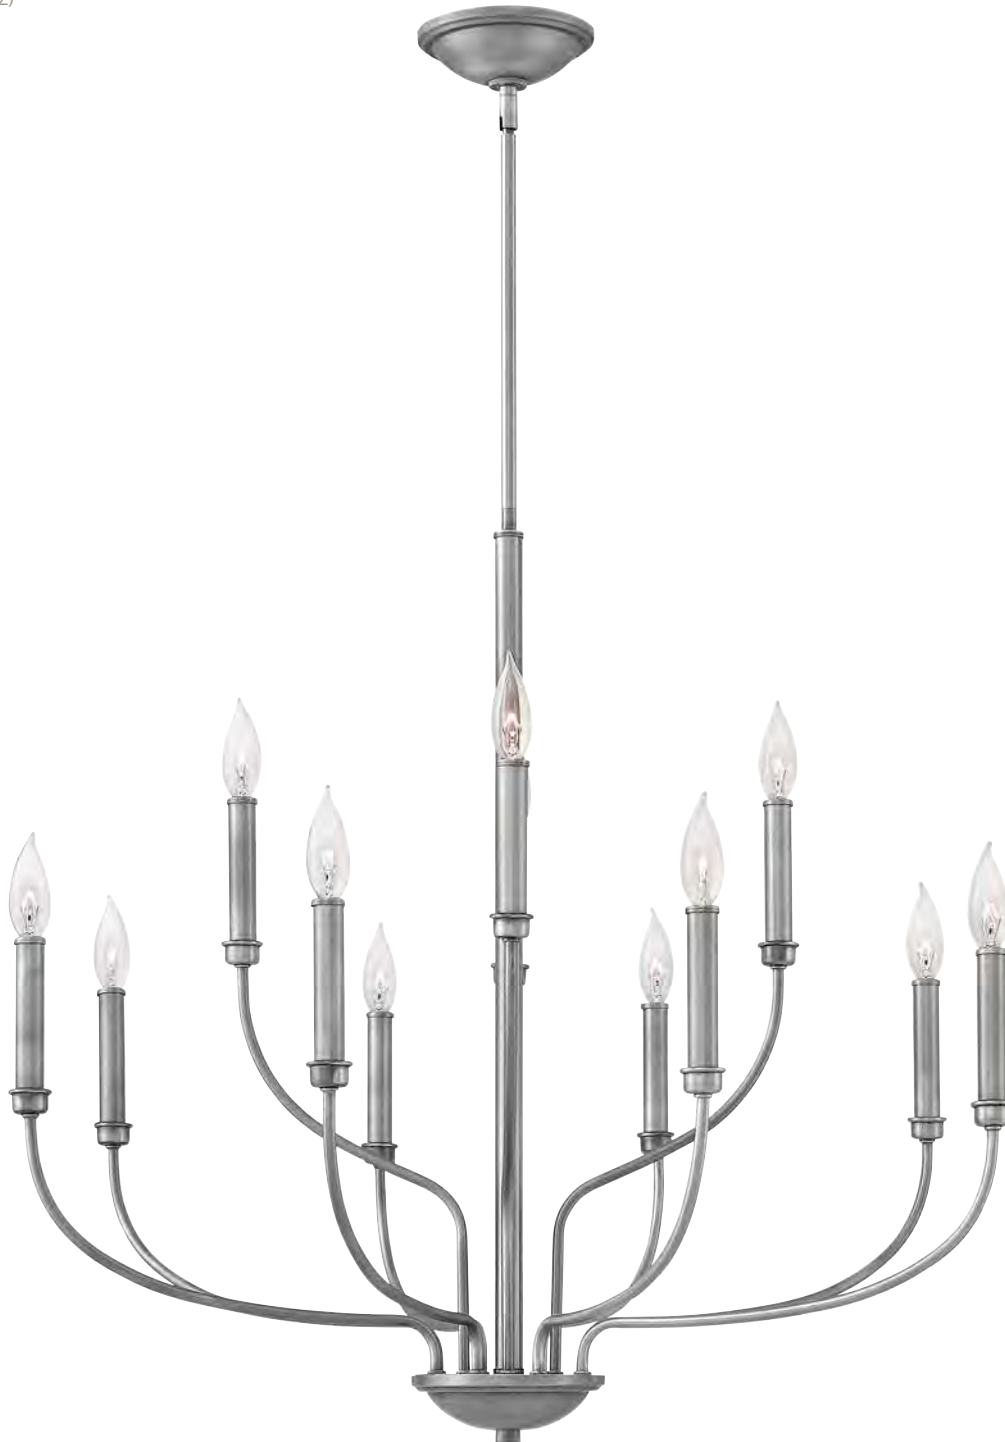

ALISTER™

FINISH ANTIQUE NICKEL

Chic minimalism is captured with Alister's airy, open appearance. The streamlined, stem-hung design exudes sophistication, capturing both clean and classic lines in its timeless silhouette.

ADDITIONAL FINISHES

Buckeye Bronze (KZ)

3078 AN
32" DIA., 29" H
79" MAX. H*