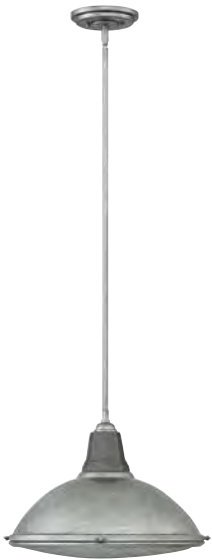

3604
Barstow, Page 79
16¼" Dia., 12" H
45" Max. H
Buckeye Bronze,
Galvanized