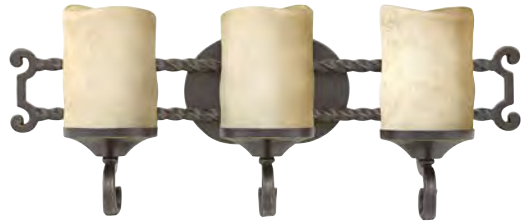

5543 OL
22¾" W, 8¾" H