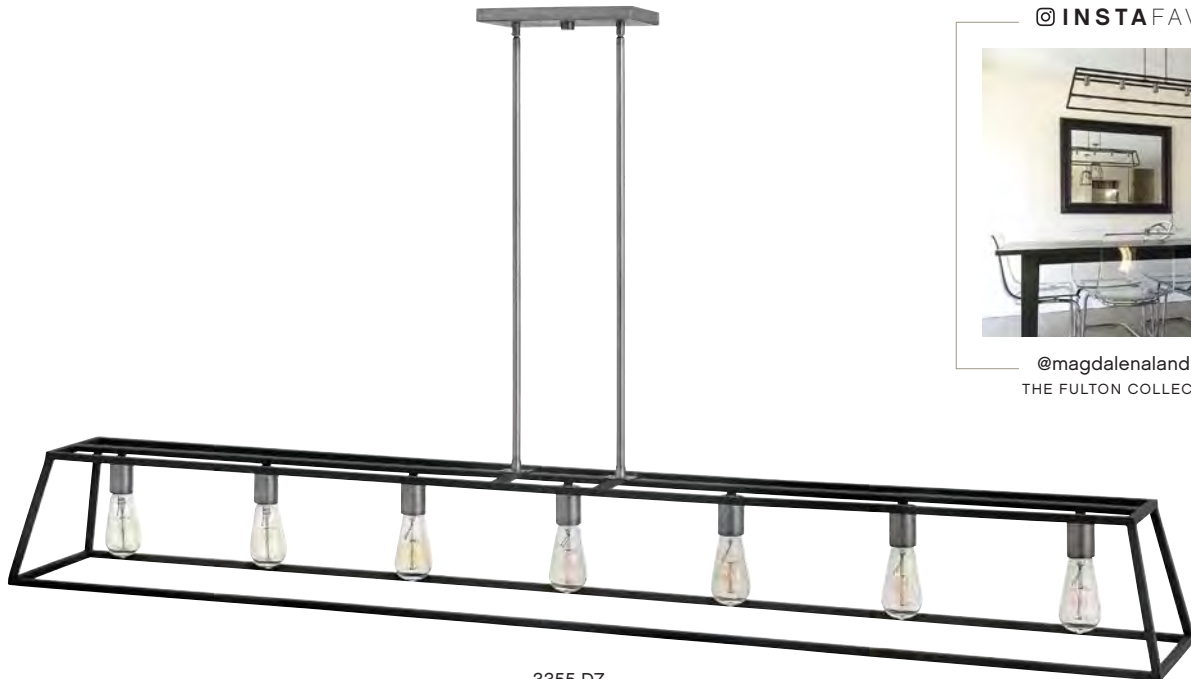

3355 DZ
65" W, 9¾" H
53¾" MAX. H*

@INSTAFAVE