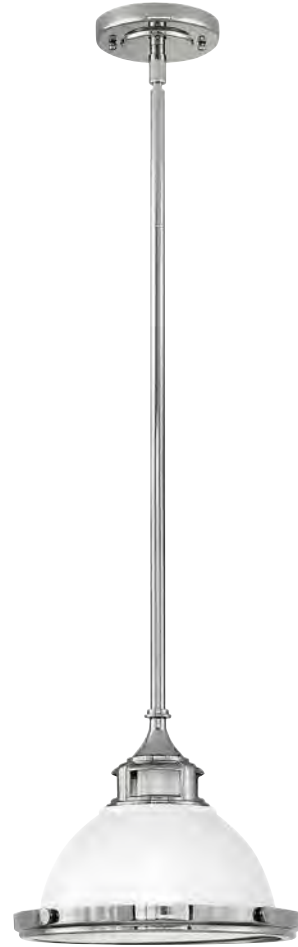

3122 PT
11½" DIA., 9" H
42" MAX. H*

ITEM	MAXIMUM WATTAGE	CANOPY	WIRE	STEMS INCLUDED
3122 PT	1-100w Med.	5¼" Dia.	10'	1-6", 2-12"
3126 PT	1-100w Med.	5¼" Dia.	10'	1-6", 2-12"

*Maximum achievable height with stems included. Additional 12" stems available, 6067 PN.