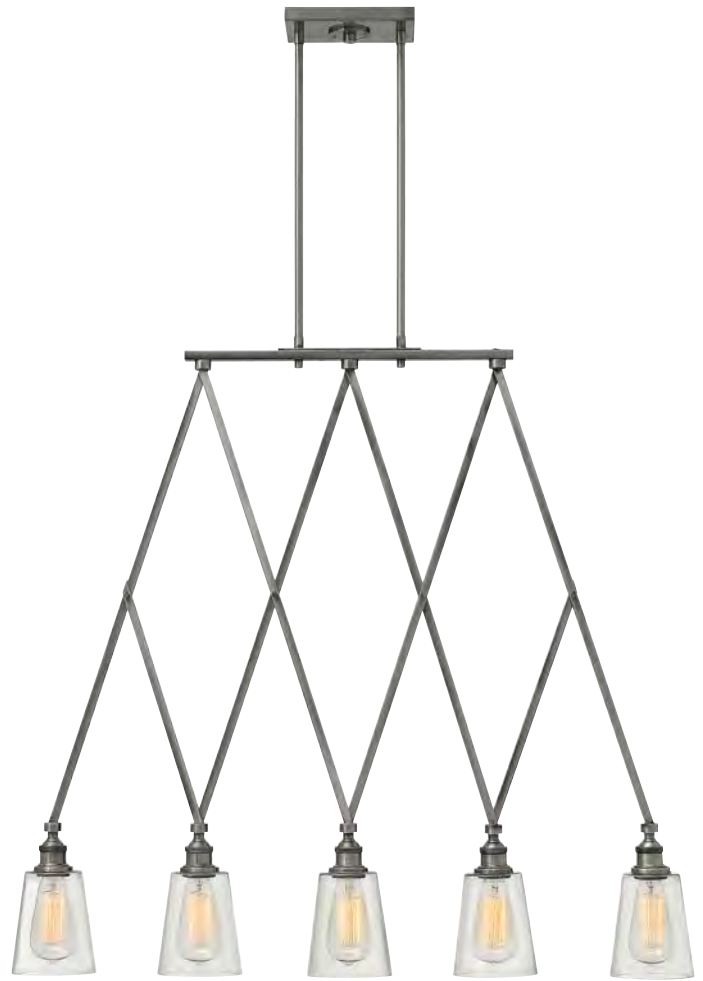

4935 PL
36" W, 34" H
57½" MAX. H*

ITEM	MAXIMUM WATTAGE	DEPTH	CANOPY	WIRE	STEMS INCLUDED
4933 PL	3-60w Med.	4½"	5¼" Dia.	10'	1-4", 1-6", 1-12"
4935 PL	5-60w Med.	4½"	4½" W, 7" L	10'	2-4", 2-6", 2-12"
4937 PL	1-60w Med.		5¼" Dia.	10'	1-6", 2-12"

*Maximum achievable height with stems included. Additional 12" stems available, 4312 PL. Ideal for vintage filament bulbs (not included).