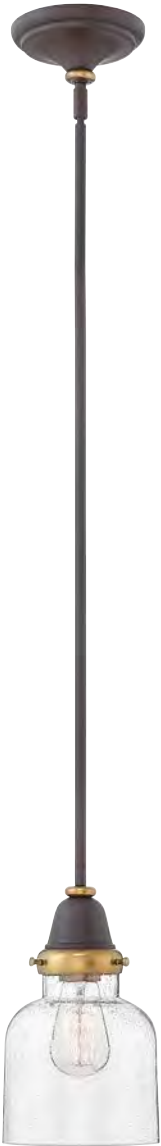

ACADEMY™

FINISH ENGLISH NICKEL WITH
POLISHED NICKEL, OIL RUBBED
BRONZE WITH HERITAGE BRASS
GLASS CLEAR SEEDY

The Academy collection combines a traditional Americana silhouette with modern sensibilities for a look that is effortlessly cool. At home in an urban loft or a modern farmhouse, Academy offers a range of hip, clear seedy glass shapes – choose the one that speaks to you.

67073 OZ
6½" DIA., 11" H
45" MAX. H*