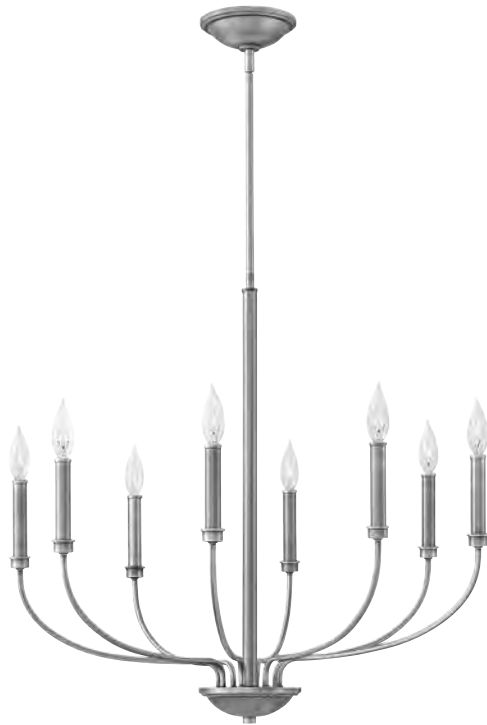

3076 AN
28" DIA., 26" H
76" MAX. H*