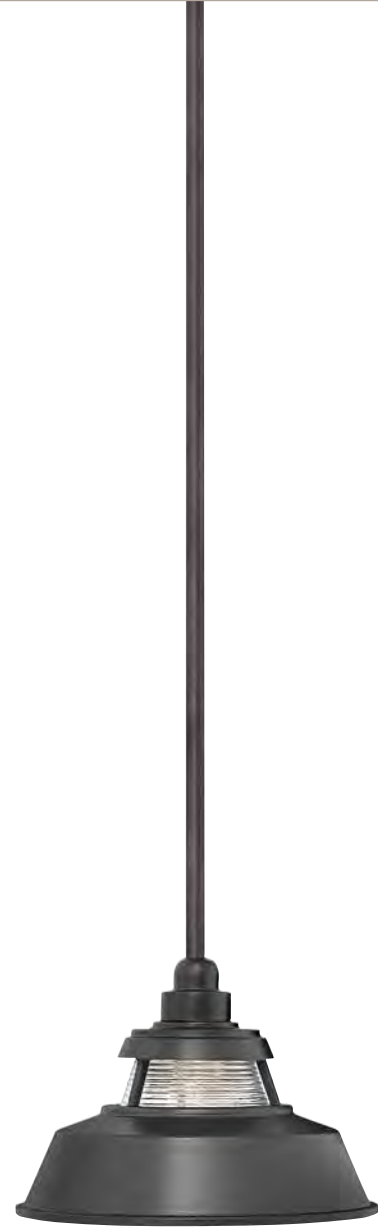

 **OPEN AIR**
collection

CHIC DESIGNS RATED FOR USE IN BOTH
INTERIOR AND EXTERIOR SPACES

1192 OZ
10" DIA., 7½" H
40" MAX. H*

1192 DZ
10" DIA., 7½" H
40" MAX. H*

1192 BK
10" DIA., 7½" H
40" MAX. H*

1194 DZ
10" W, 10" H