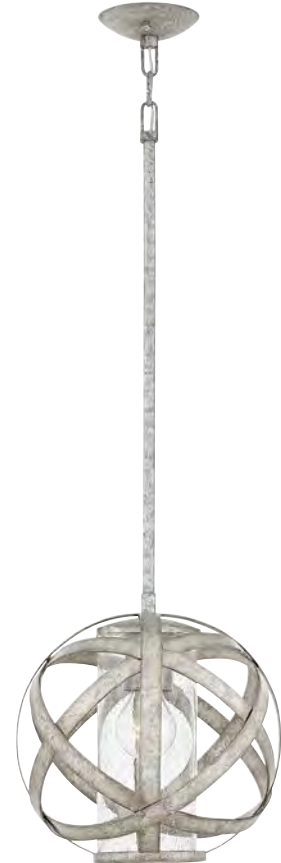

29707 WZ
10" DIA., 10½" H
46" MAX. H*

ITEM	MAXIMUM WATTAGE	EXT.	TOP TO OUTLET	BACK PLATE/CANOPY	WIRE	STEMS INCLUDED
29700 WZ	1-100w Med.	12¼"	6"	4¾" Dia. Back Plate		
29703 WZ	3-60w Cand.			4¾" Dia. Canopy	12'	1-6", 2-12"
29705 WZ	5-60w Cand.			4¾" Dia. Canopy	12'	1-6", 2-12"
29707 WZ	1-100w Med.			4¾" Dia. Canopy	10'	1-6", 2-12"

*Maximum achievable height with stems included. Additional stems available. For 29703 WZ and 29705 WZ use 6063 WZ. For 29707 WZ use 6033 WZ. Ideal for vintage filament bulbs (not included).