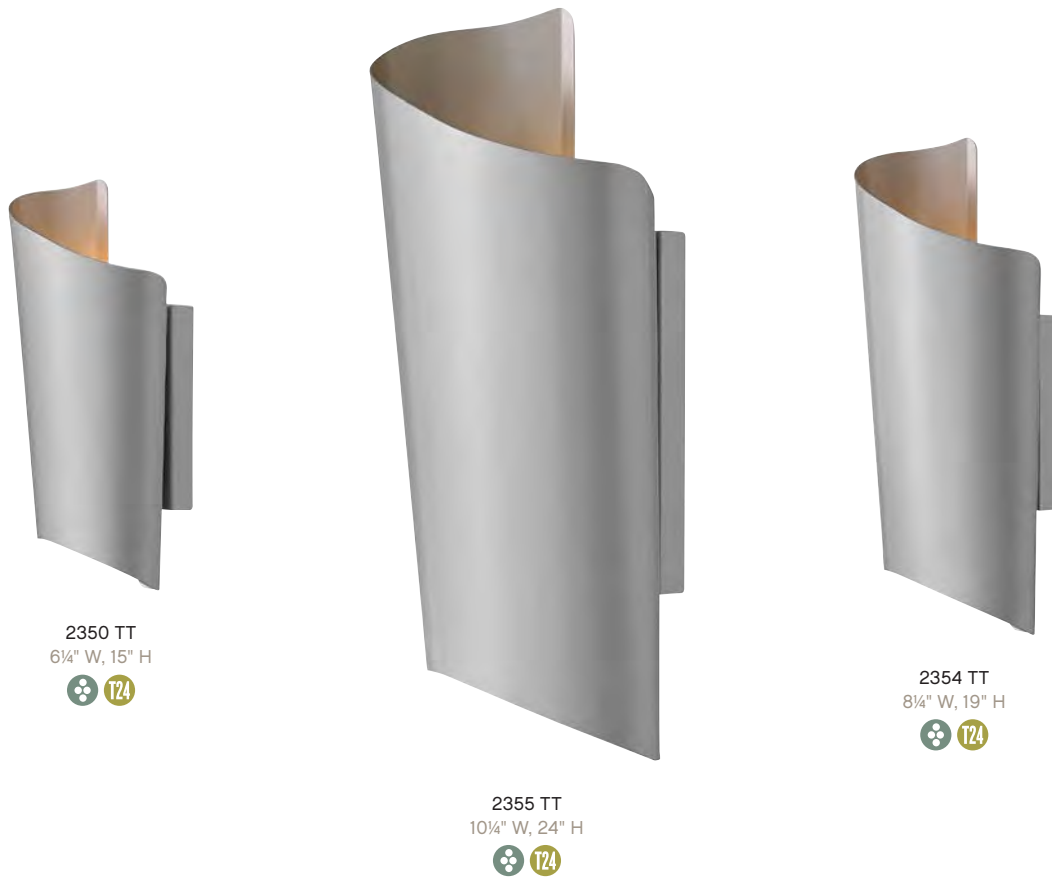

Surf's chic design reflects the natural curl of a breaking wave. Constructed of stainless steel, this LED lantern emits light both up and down. Surf is finished with marine grade powder coat for maximum durability.

FINISH TITANIUM

SURF™

exclusively available in
HIGH-PERFORMANCE LED

ADDITIONAL FINISHES
Bronze (BZ), Satin Black (SK), Stainless Steel (SS)

2350 TT
6¼" W, 15" H

2355 TT
10¼" W, 24" H

2354 TT
8¼" W, 19" H

LED ITEM	INTEGRATED LED LIGHT SOURCE	LUMENS	COLOR TEMP.	CRI	INCANDESCENT EQUIVALENCY	EXT.	TOP TO OUTLET	BACK PLATE
2350 TT	20w LED	950	2700K	91	2-60w	5½"	8¾"	4½" W, 7½" H
2354 TT	26w LED	1300	2700K	91	2-75w	6¼"	11"	4½" W, 7½" H
2355 TT	30w LED	1600	2700K	91	2-100w	8"	14"	5" W, 11½" H

For full product details and LED specifications, refer to hinkleylighting.com.