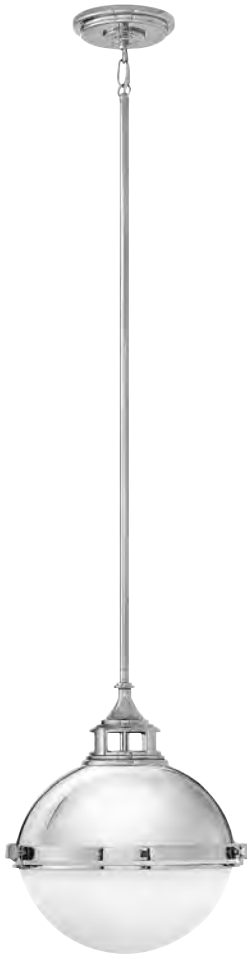

4834 PN
13½" DIA., 14½" H
49½" MAX. H*