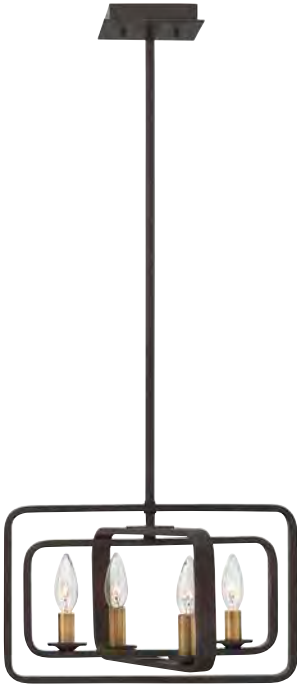

4811 KZ
15" W, 9½" H
45¼" MAX. H**