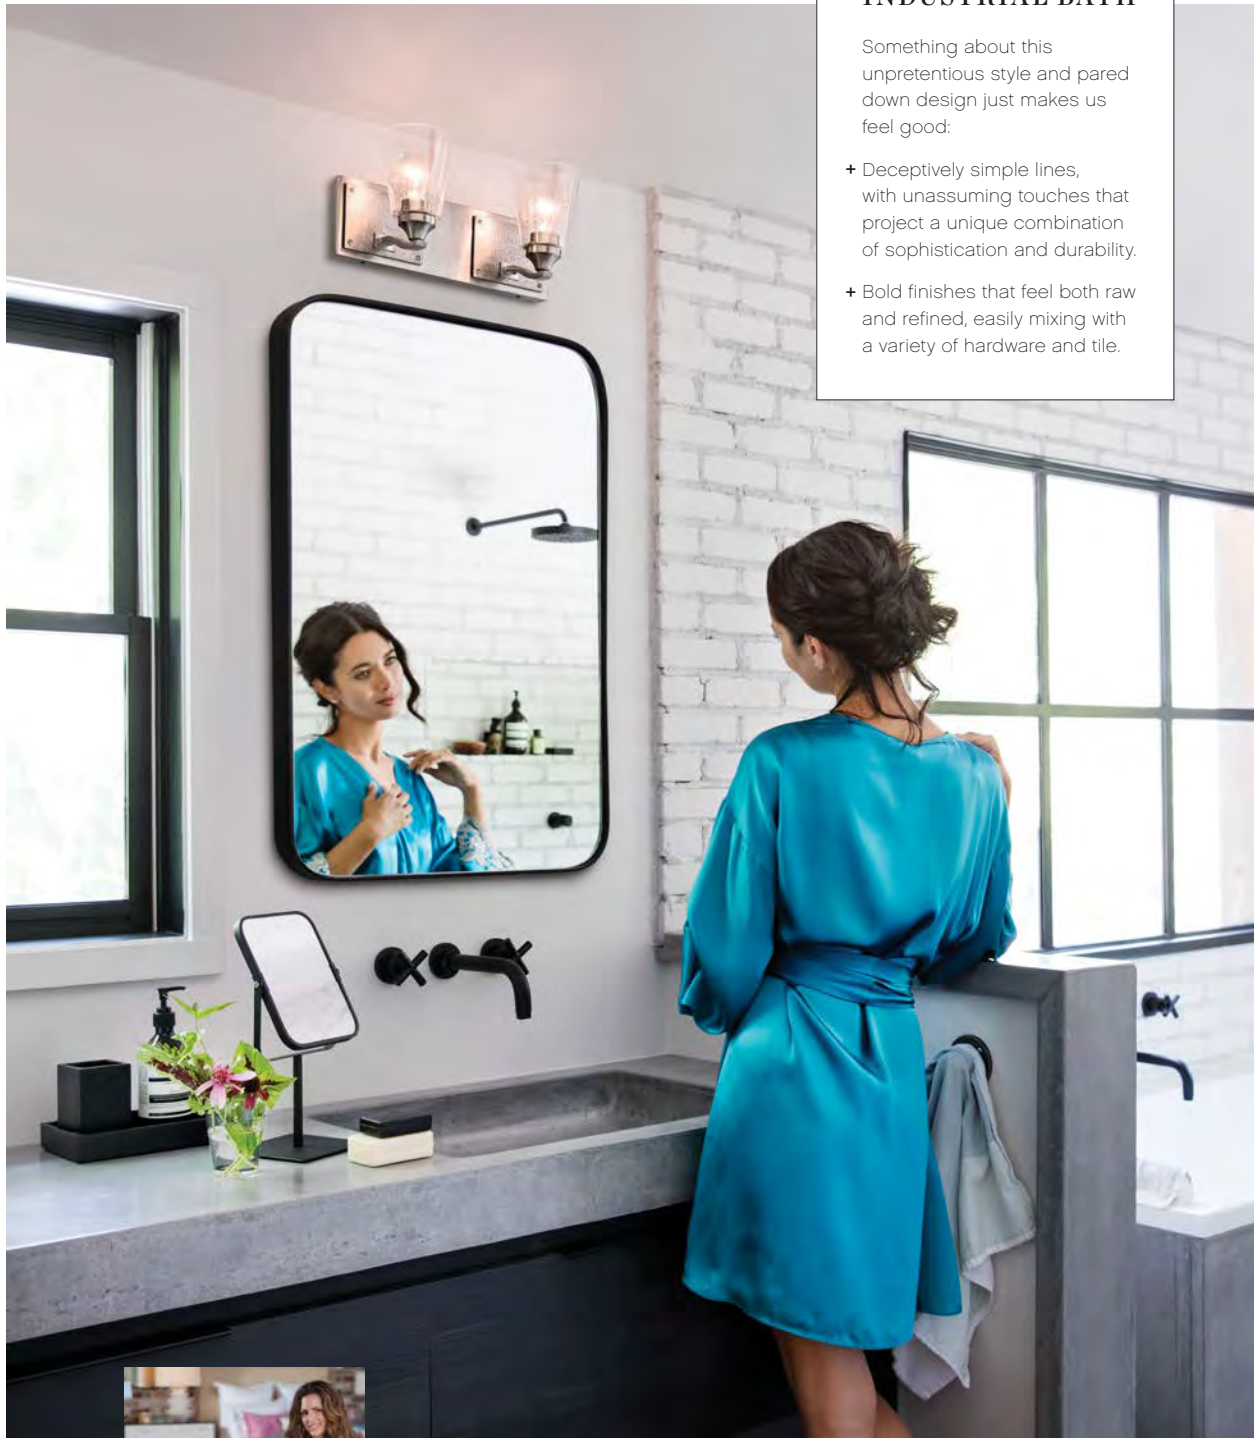

For flush mount options, see pages 24-26.

WHY WE ♥ AN INDUSTRIAL BATH

Something about this unpretentious style and pared down design just makes us feel good:

- + Deceptively simple lines, with unassuming touches that project a unique combination of sophistication and durability.
- + Bold finishes that feel both raw and refined, easily mixing with a variety of hardware and tile.