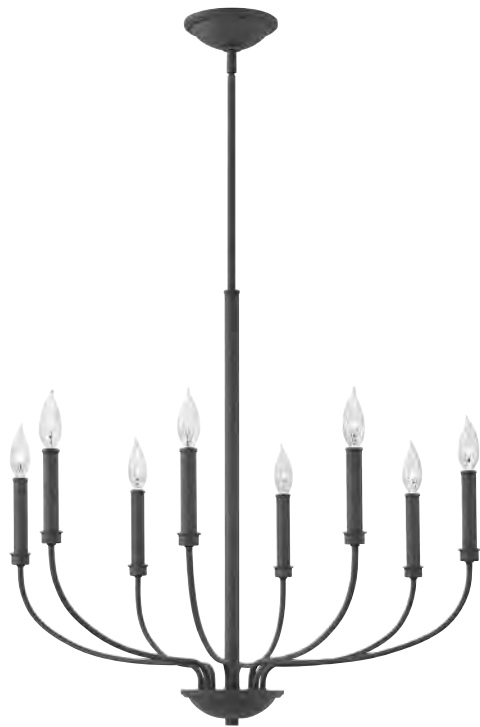

3076 KZ
28" DIA., 26" H
76" MAX. H*