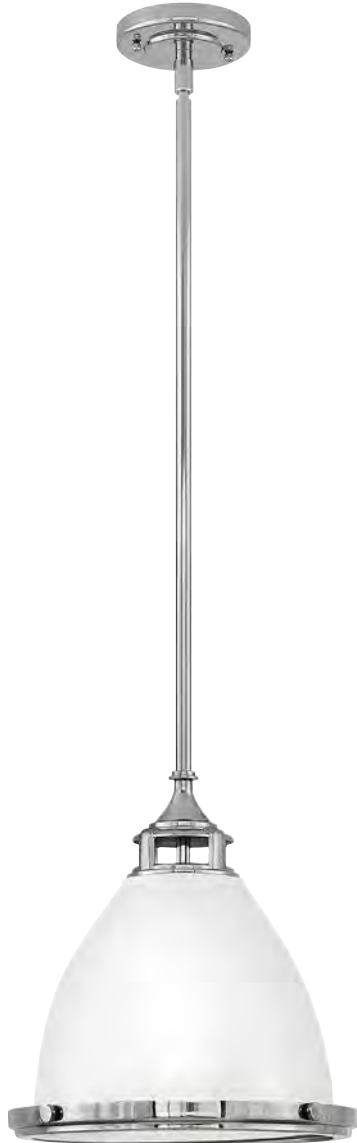

Amelia's classic pendant design reinvents vintage details with a cast glass fitter, cast metal trim ring and ornamental clasps. The Polished White finish will infuse any space with a dash of fresh American style.

FINISH POLISHED WHITE
WITH POLISHED NICKEL

AMELIA™

3126 PT
13" DIA., 13" H
46" MAX. H*