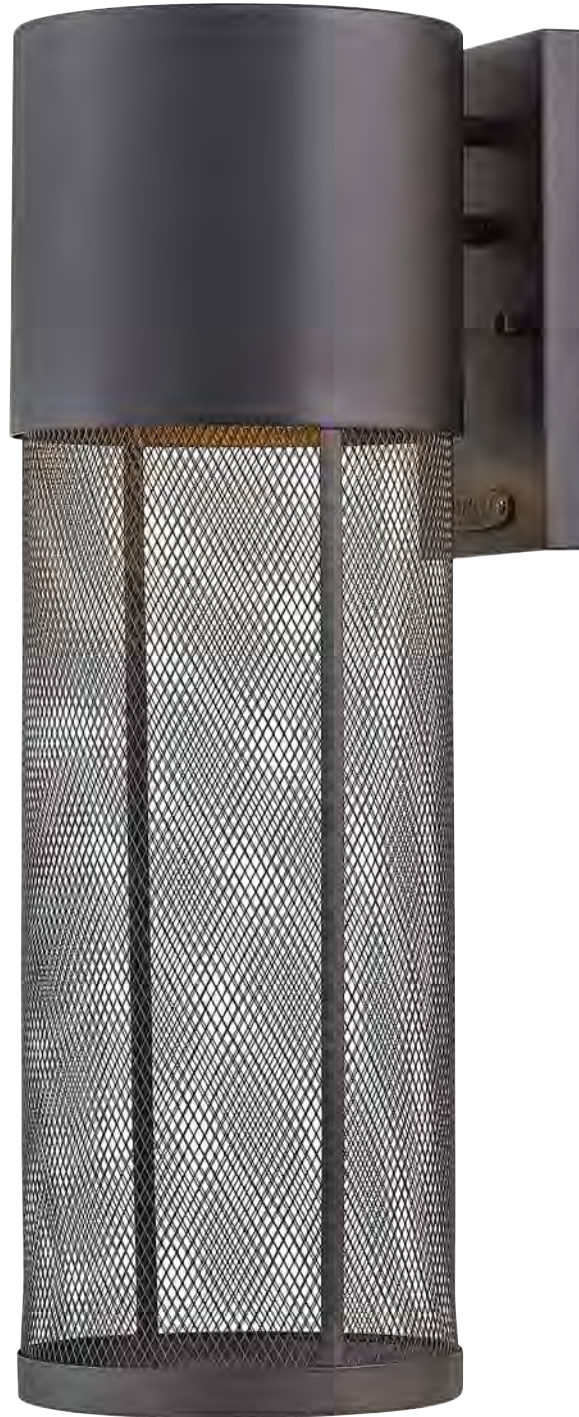

ARIA™

FINISH BLACK

Aria is a contemporary style that effortlessly complements the facade of any exterior. Its modern shape in durable aluminum is enhanced by a stainless steel mesh shade. Aria's high style and low maintenance comes standard Dark Sky compliant.

ADDITIONAL FINISHES
Buckeye Bronze (KZ)

2305 BK
2305 BK-LED
7 1/4" W, 21 3/4" H