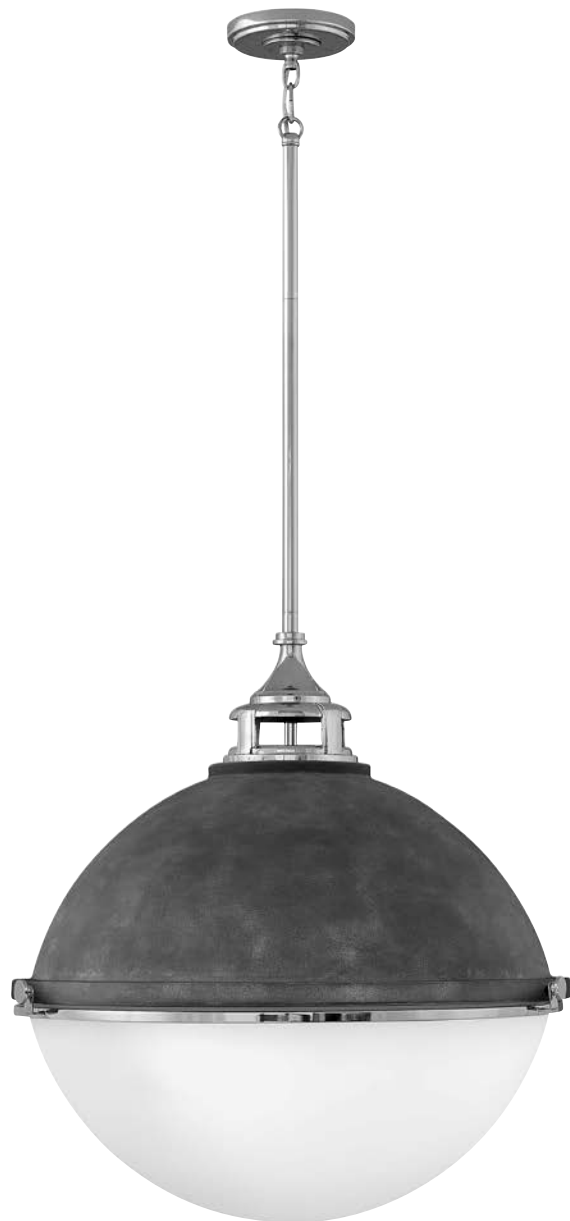

4836 DZ-PN
22" DIA., 23" H
58" MAX. H*