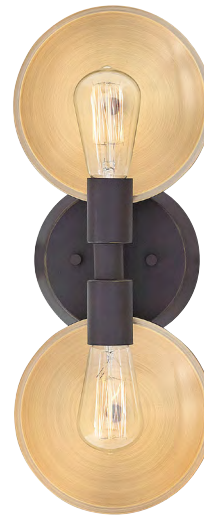

5262 OZ
7" W, 18" H
(mounted vertically)