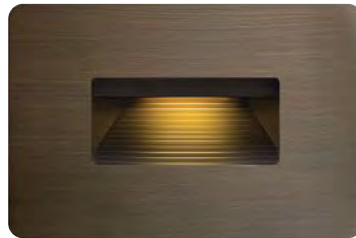

58508 MZ
4½" W, 3" H