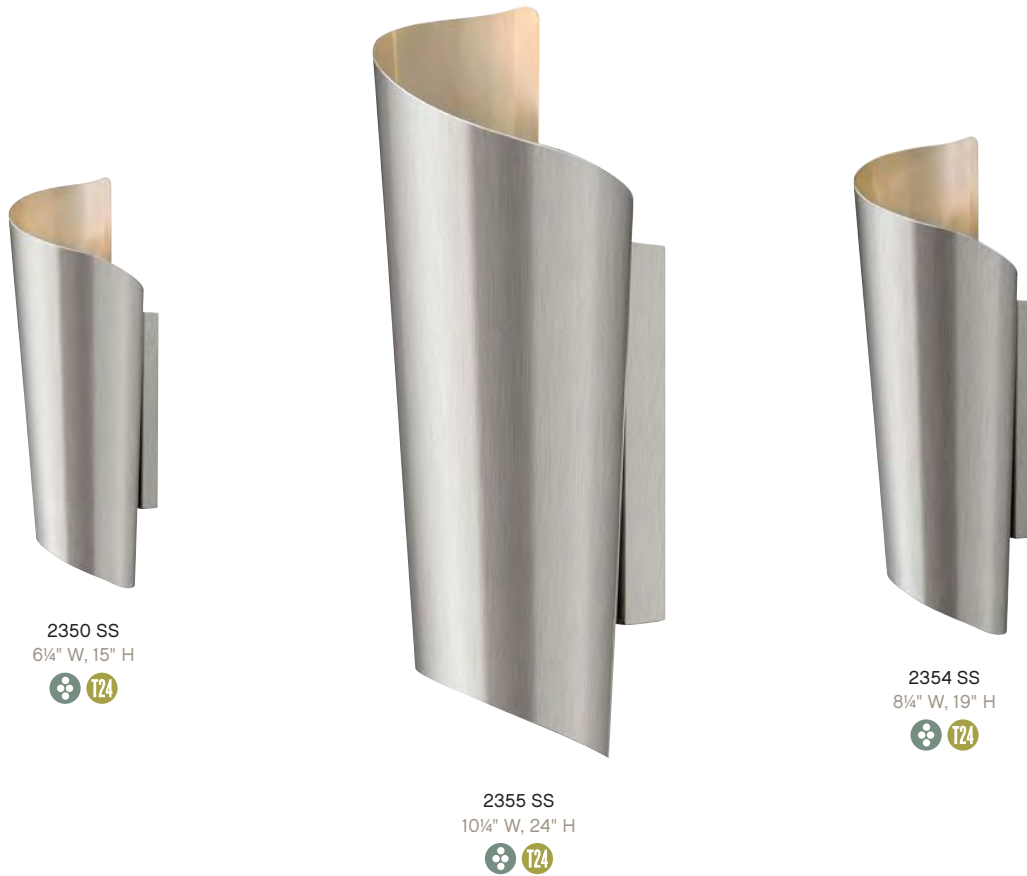

Surf's chic design reflects the natural curl of a breaking wave. Constructed of stainless steel, this LED lantern emits light both up and down. Surf is finished with marine grade powder coat for maximum durability.

FINISH STAINLESS STEEL

SURF™

exclusively available in
HIGH-PERFORMANCE LED

ADDITIONAL FINISHES
Bronze (BZ), Satin Black (SK), Titanium (TT)

2350 SS
6¼" W, 15" H

2355 SS
10¼" W, 24" H

2354 SS
8¼" W, 19" H

LED ITEM	INTEGRATED LED LIGHT SOURCE	LUMENS	COLOR TEMP.	CRI	INCANDESCENT EQUIVALENCY	EXT.	TOP TO OUTLET	BACK PLATE
2350 SS	20w LED	950	2700K	91	2-60w	5½"	8¾"	4½" W, 7½" H
2354 SS	26w LED	1300	2700K	91	2-75w	6¼"	11"	4½" W, 7½" H
2355 SS	30w LED	1600	2700K	91	2-100w	8"	14"	5" W, 11½" H

For full product details and LED specifications, refer to hinkleylighting.com.