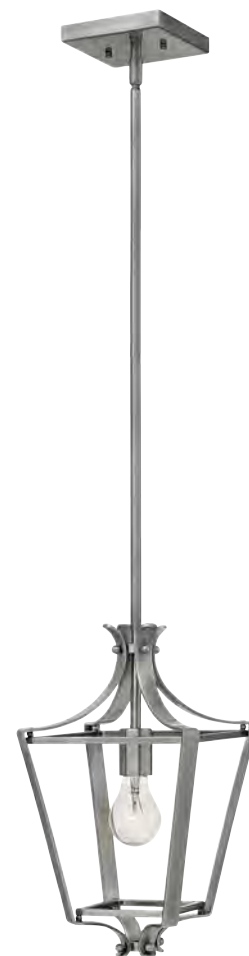

4497 PL
8" W, 14½" H
47¼" MAX. H*

ITEM	MAXIMUM WATTAGE	EXT.	TOP TO OUTLET	BACK PLATE/CANOPY	WIRE/CHAIN	STEMS INCLUDED
4492 PL	2-60w Cand.	4"	9½"	4¾" W, 7½" H Back Plate		
4493 PL	4-60w Cand.			5" Square Canopy	6', 5'	
4494 PL	4-60w Cand.			5" Square Canopy	6', 5'	
4497 PL	1-100w Med.			5" Square Canopy	10' Wire	1-6", 2-12"

*Maximum achievable height with stems included. Additional 12" stems available, 4312 PL.