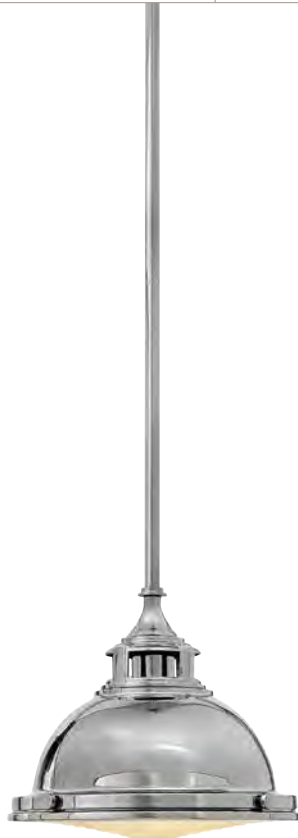

3122 PN
11½" DIA., 9¾" H
42¾" MAX. H*