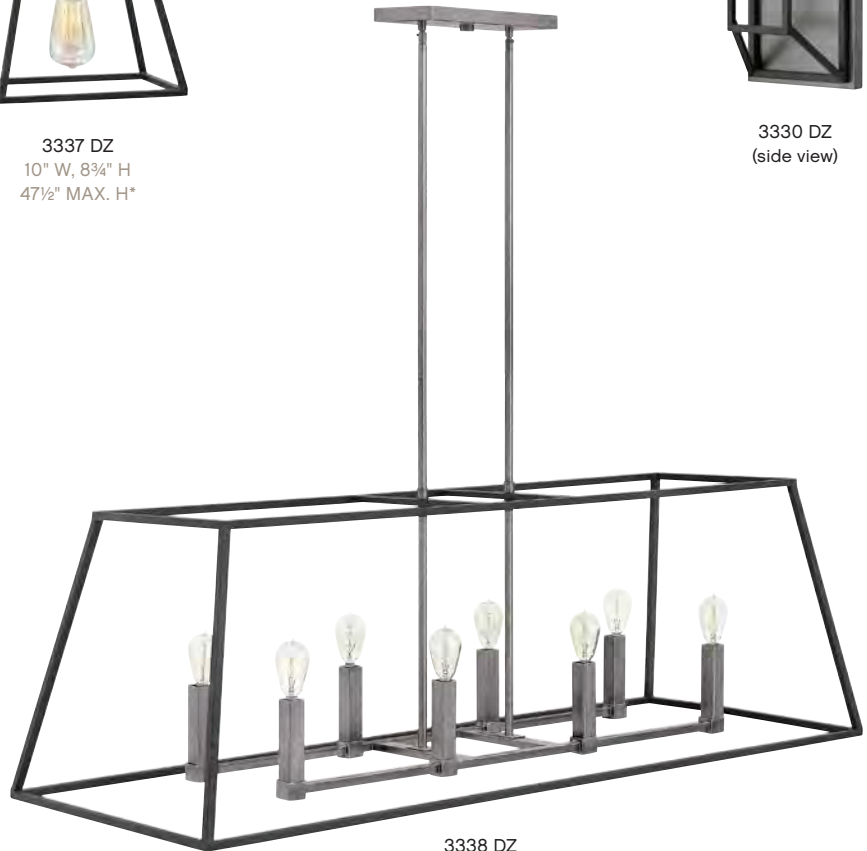

3334 DZ
18" W, 16¼" H
61" MAX. H*

3337 DZ
10" W, 8¾" H
47½" MAX. H*

3330 DZ
7½" W, 22¼" H

3330 DZ
(side view)

3338 DZ
48" W, 16¼" H
60¼" MAX. H*

ITEM	MAXIMUM WATTAGE	DEPTH	EXT.	TOP TO OUTLET	BACK PLATE/CANOPY	WIRE	STEMS INCLUDED
3330 DZ	2-60w Cand.		5"	11¼"	7½" W, 22¼" H Back Plate		
3334 DZ	4-60w Cand.				5" Dia. Canopy	10'	1-6", 3-12"
3337 DZ	1-100w Med.				5" Dia. Canopy	10'	1-6", 1-12", 1-18"
3338 DZ	8-60w Cand.	18"			4¾" W, 9½" L Canopy	10'	2-6", 6-12"