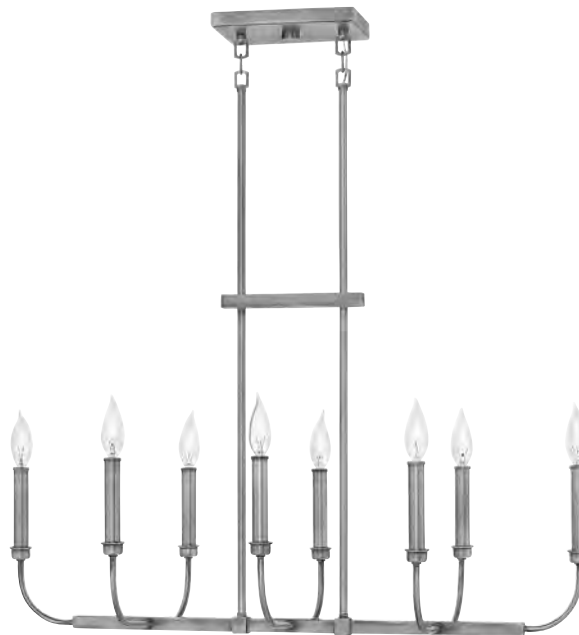

*Maximum achievable height with stems included. Additional 12" stems available, 4312 PL.

ALISTER™

FINISH ANTIQUE NICKEL

Chic minimalism is captured with Alister's airy, open appearance. The streamlined, stem-hung design exudes sophistication, capturing both clean and classic lines in its timeless silhouette.

ADDITIONAL FINISHES

Buckeye Bronze (KZ)

3078 AN
32" DIA., 29" H
79" MAX. H*

3076 AN
28" DIA., 26" H
76" MAX. H*

3072 AN
10¾" W, 14¼" H

3075 AN
24" DIA., 24" H
74" MAX. H*

3074 AN
33" W, 18½" H
54½" MAX. H*

ITEM	MAXIMUM WATTAGE	DEPTH	EXT.	TOP TO OUTLET	BACK PLATE/CANOPY	WIRE	STEMS INCLUDED
3072 AN	2-60w Cand.		4"	10"	5" Dia. Back Plate		
3074 AN	8-60w Cand.	14"			4½" W, 8" L Canopy	12'	2-6", 4-12"
3075 AN	6-60w Cand.				6" Dia. Canopy	10'	1-4", 1-6", 1-12", 1-24"
3076 AN	8-60w Cand.				6" Dia. Canopy	10'	1-4", 1-6", 1-12", 1-24"
3078 AN	12-60w Cand.				6" Dia. Canopy	10'	1-4", 1-6", 1-12", 1-24"

*Maximum achievable height with stems included. Additional 12" stems available, 4312 AN. Ideal for vintage filament bulbs (not included).

ALISTER™

FINISH BUCKEYE BRONZE

Chic minimalism is captured with Alister's airy, open appearance. The streamlined, stem-hung design exudes sophistication, capturing both clean and classic lines in its timeless silhouette.