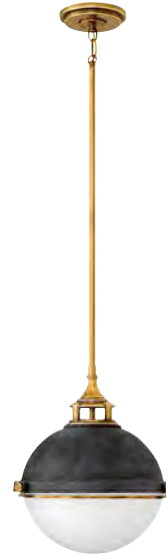

4834
Fletcher, Page 87
13½" Dia., 14½" H
49¼" Max. H
Aged Zinc with Heritage
Brass, Aged Zinc
with Polished Nickel,
Polished Nickel