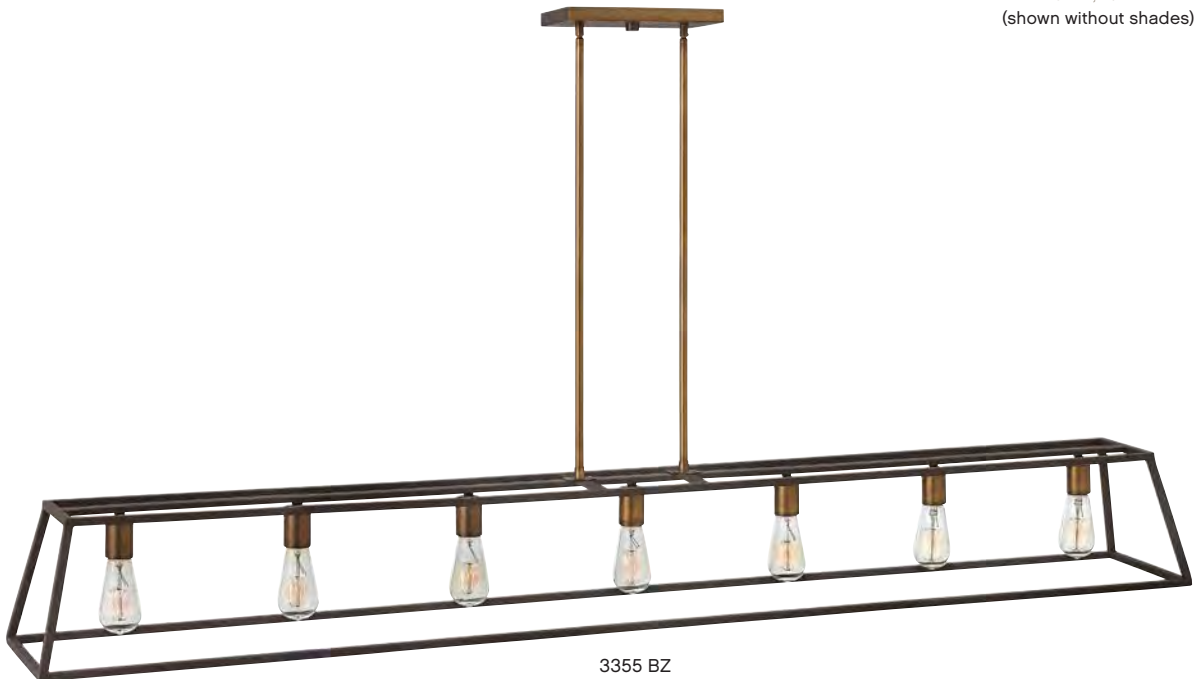

*Maximum achievable height with stems included. Additional 12" stems available, 6035 HR. Ideal for vintage filament bulbs (not included).

3335 BZ
50" W, 9" H
53" MAX. H*

3332 BZ
13½" W, 9¼" H

3332 BZ
10" W, 7½" H
(shown without shades)