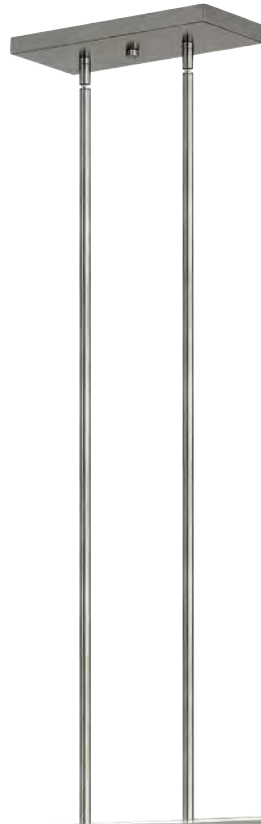

LATITUDE™

FINISH BRUSHED NICKEL
GLASS CLEAR INSIDE ETCHED

Latitude is contemporary and sleek, finding its true beauty in the minimalist design. The slim glass panel features rectangular etching while the Brushed Nickel frame adds understated architectural style.

Latitude Bath, pages 339-341

ADDITIONAL FINISHES

Oil Rubbed Bronze (OZ)

ITEM	MAXIMUM WATTAGE	DEPTH	EXT.	TOP TO OUTLET	BACK PLATE/CANOPY	WIRE	STEMS INCLUDED
3992 BN	2-60w Cand.		4"	7¾"	8" W, 15½" H Back Plate		
3996 BN	4-100w Med.	8"			4½" W, 9¼" L Canopy	10'	4-6", 4-12"
3997 BN	2-100w Med.				4¾" Dia. Canopy	10'	2-6", 2-12"
5651 BN**	2-100w Med.		5½"	10¾"	5½" W, 21½" H Back Plate		

*Maximum achievable height with stems included. Additional 12" stems available. For 3996 BN use 6068 BN, and for 3997 BN use FR84312BNI.

**Also available in Chrome (CM) and Oil Rubbed Bronze (OZ)