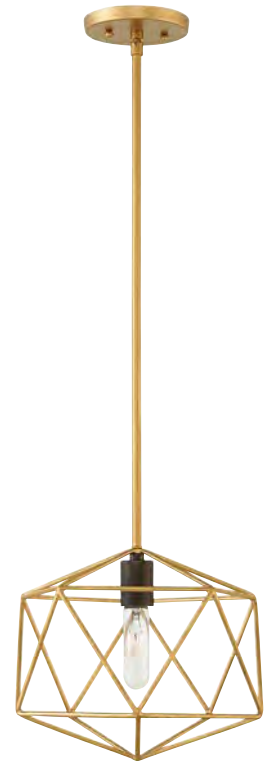

3027 DG
12" W, 10½" H
43¼" MAX. H*

ITEM	MAXIMUM WATTAGE	CANOPY	WIRE/CHAIN	STEMS INCLUDED
3023 DG	3-60w Cand.	5" Dia.	12', 10'	
3025 DG	5-60w Cand.	5" Dia.	12', 10'	
3027 DG	1-100w Med.	5" Dia.	10' Wire	1-6", 2-12"

*Maximum achievable height with stems included. Additional 12" stems available, 6030 DG. Ideal for vintage filament bulbs (not included).