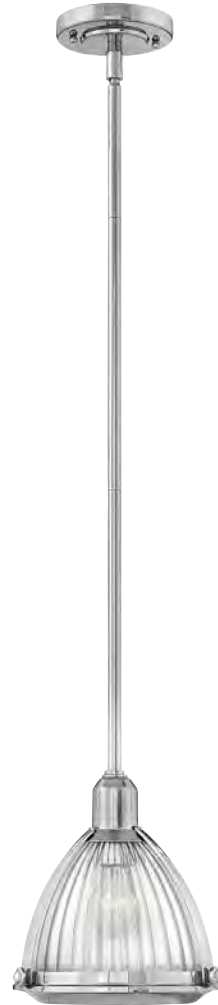

3097 OB
10" DIA., 10" H
43" MAX. H*

3097 BN
10" DIA., 10" H
43" MAX. H*

3097 HB
10" DIA., 10" H
43" MAX. H*

3097 DZ
10" DIA., 10" H
43" MAX. H*

3097 PN
10" DIA., 10" H
43" MAX. H*

ITEM	MAXIMUM WATTAGE	CANOPY	WIRE	STEMS INCLUDED
3097 BN	1-100w Med.	5¼" Dia.	10'	1-6", 2-12"
3097 DZ	1-100w Med.	5¼" Dia.	10'	1-6", 2-12"
3097 HB	1-100w Med.	5¼" Dia.	10'	1-6", 2-12"
3097 OB	1-100w Med.	5¼" Dia.	10'	1-6", 2-12"
3097 PN	1-100w Med.	5¼" Dia.	10'	1-6", 2-12"