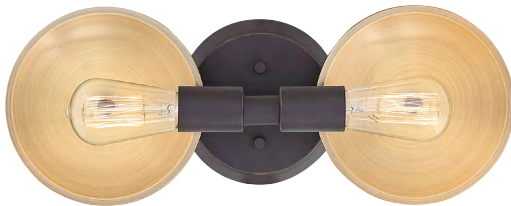

5262 OZ
18" W, 7" H