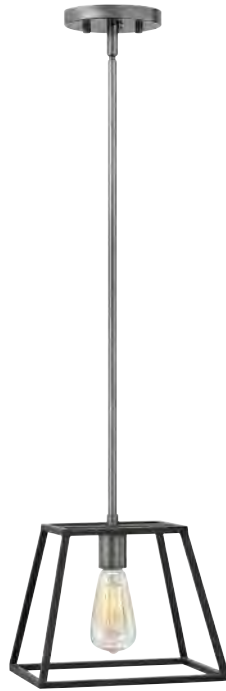

3337 DZ
10" W, 8¾" H
47½" MAX. H*