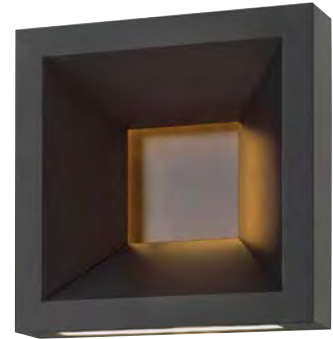

20300 BZ
10" W, 10" H