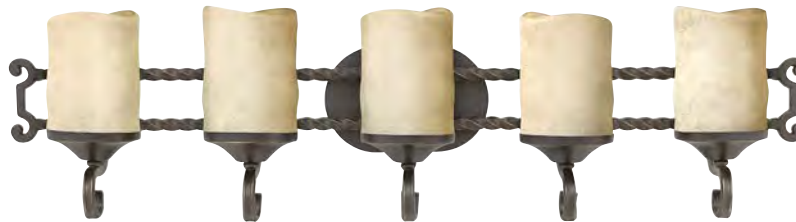

5545 OL
35¾" W, 8¾" H

ITEM	MAXIMUM WATTAGE	EXT.	TOP TO OUTLET	BACK PLATE
4010 OL	1-100w Incan. or 1-17w LED Med.	6"	6¾"	5" W, 7¾" H
4300 OL	1-100w Incan. or 1-17w LED Med.	4¼"	11¼"	5" W, 7¾" H
5542 OL	2-100w Incan. or 2-17w LED Med.	7"	3¼"	7½" W, 5" H
5543 OL	3-100w Incan. or 3-17w LED Med.	7"	3¼"	7½" W, 5" H
5544 OL	4-100w Incan. or 4-17w LED Med.	7"	3¼"	7½" W, 5" H
5545 OL	5-100w Incan. or 5-17w LED Med.	7"	3¼"	7½" W, 5" H

Casa bath fixtures can be mounted facing up or down. For flush mount options, see pages 24-26.