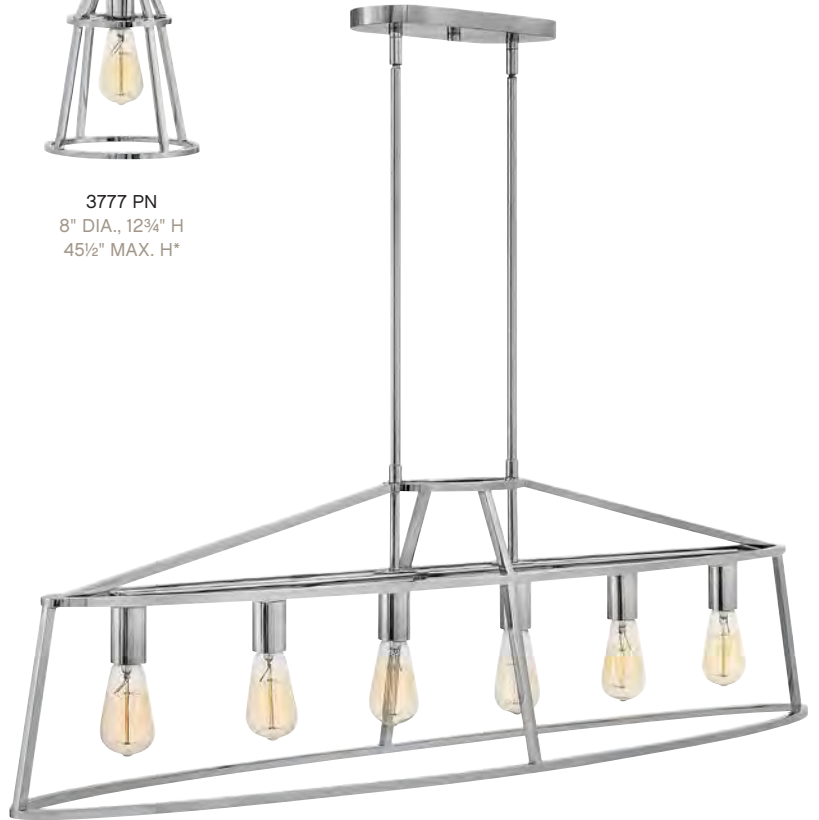

ADDITIONAL FINISHES
Graphite Bronze (GZ)

3774 PN
26" DIA., 30" H
62¾" MAX. H*

3773 PN
20" DIA., 23½" H
56¼" MAX. H*

3777 PN
8" DIA., 12¾" H
45½" MAX. H*

3776 PN
52" W, 14" H
46¾" MAX. H*

ITEM	MAXIMUM WATTAGE	DEPTH	CANOPY	WIRE	STEMS INCLUDED
3773 PN	4-60w Cand.		5¼" Dia.	10'	1-6", 2-12"
3774 PN	4-60w Cand.		5¼" Dia.	10'	1-6", 2-12"
3776 PN	6-100w Med.	10"	4¾" W, 12" L	10'	2-6", 4-12"
3777 PN	1-100w Med.		5¼" Dia.	10'	1-6", 2-12"