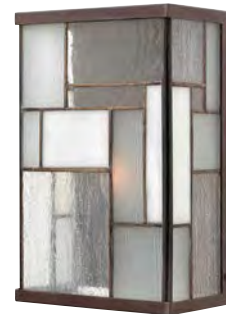

2150 KZ
7" W, 11" H

ITEM	MAXIMUM WATTAGE	EXT.	TOP TO OUTLET	BACK PLATE
2150 KZ	1-60w Cand.	4"	5½"	7" W, 10¼" H
2154 KZ	2-60w Cand.	4"	7¼"	9" W, 13½" H
2155 KZ	3-60w Cand.	4"	12"	7" W, 23" H