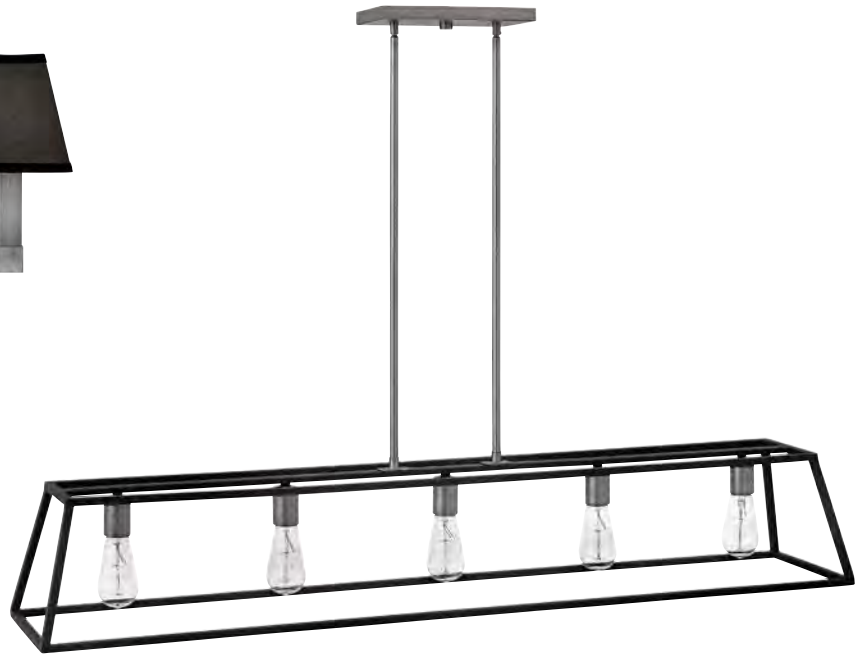

3335 DZ
50" W, 9" H
53" MAX. H*