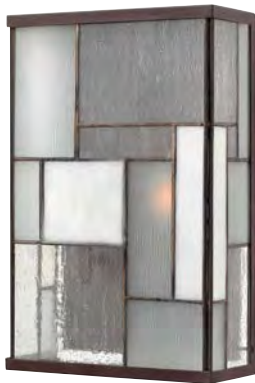

Mondrian's unique patterned glass adds a geometric panache to the durable brass and aluminum construction. These chic pocket style wall mounted lanterns are ADA compliant.

FINISH BUCKEYE BRONZE
GLASS ART GLASS PANELS

MONDRIAN™

2154 KZ
9" W, 14¼" H