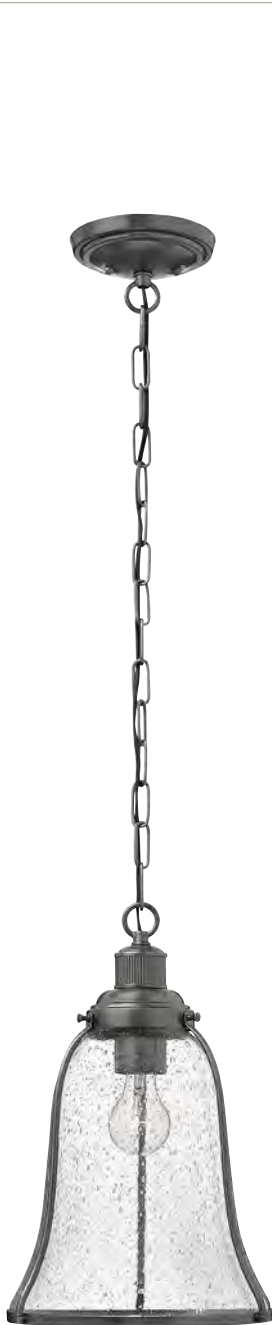

The Marlowe pendant collection offers traditional simplicity with bell-shaped seedy glass captured in a petite metal frame to create a graceful silhouette.

FINISH ANTIQUE NICKEL,
OIL RUBBED BRONZE
GLASS CLEAR SEEDY

MARLOWE™

3494 AN
11" DIA., 16¼" H