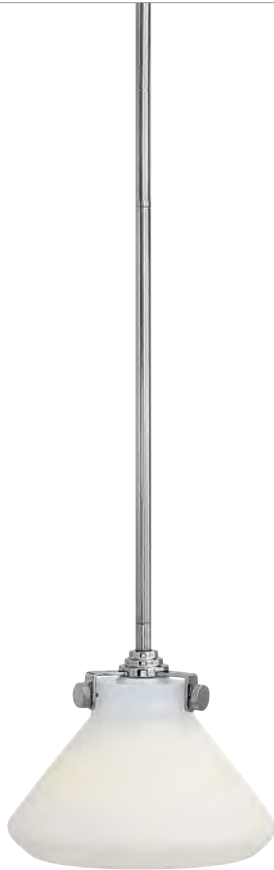

Congress is a traditional design that combines both hip and historical elements. This chic retro glass, mix and match collection comes in different shapes, colors and materials and is the perfect vintage accent to any décor.

Congress Bath, pages 374-377

FINISH ANTIQUE NICKEL,
CHROME, OIL RUBBED BRONZE
GLASS ETCHED OPAL

CONGRESS™

3130 AN
3130 CM (shown)
3130 OZ
8" DIA., 7¼" H
39¾" MAX. H*