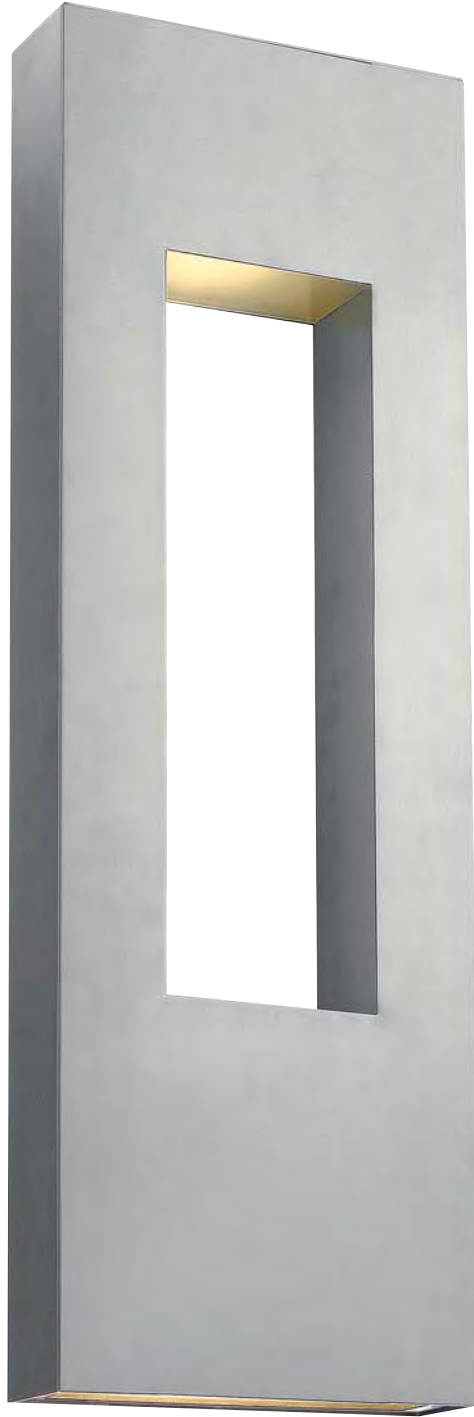

ATLANTIS™

FINISH TITANIUM
GLASS CASED OPAL OR
ETCHED GLASS LENS

Atlantis features a minimalist design for the ultimate in urban sophistication. Constructed of solid aluminum and Dark Sky compliant, Atlantis provides a chic solution to eco-conscious homeowners.

ADDITIONAL FINISHES

Bronze (BZ), Satin Black (SK), Satin White (SW)

1639 TT
1639 TT-LED
12" W, 36" H