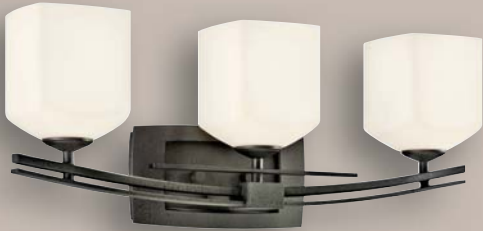

## Brinbourne™

Anvil Iron Finish with Satin Etched Cased Opal Glass

45263 AVI  
3-Light Bath | W. 24" x H. 9", (3) 100W (M) ⇄

In-Stock

On Display

42267 AVI  
Wall Sconce  
W. 5" x H. 9.5", (1) 100W (M) ⇄

45262 AVI  
2-Light Bath  
W. 14.25" x H. 9", (2) 100W (M) ⇄