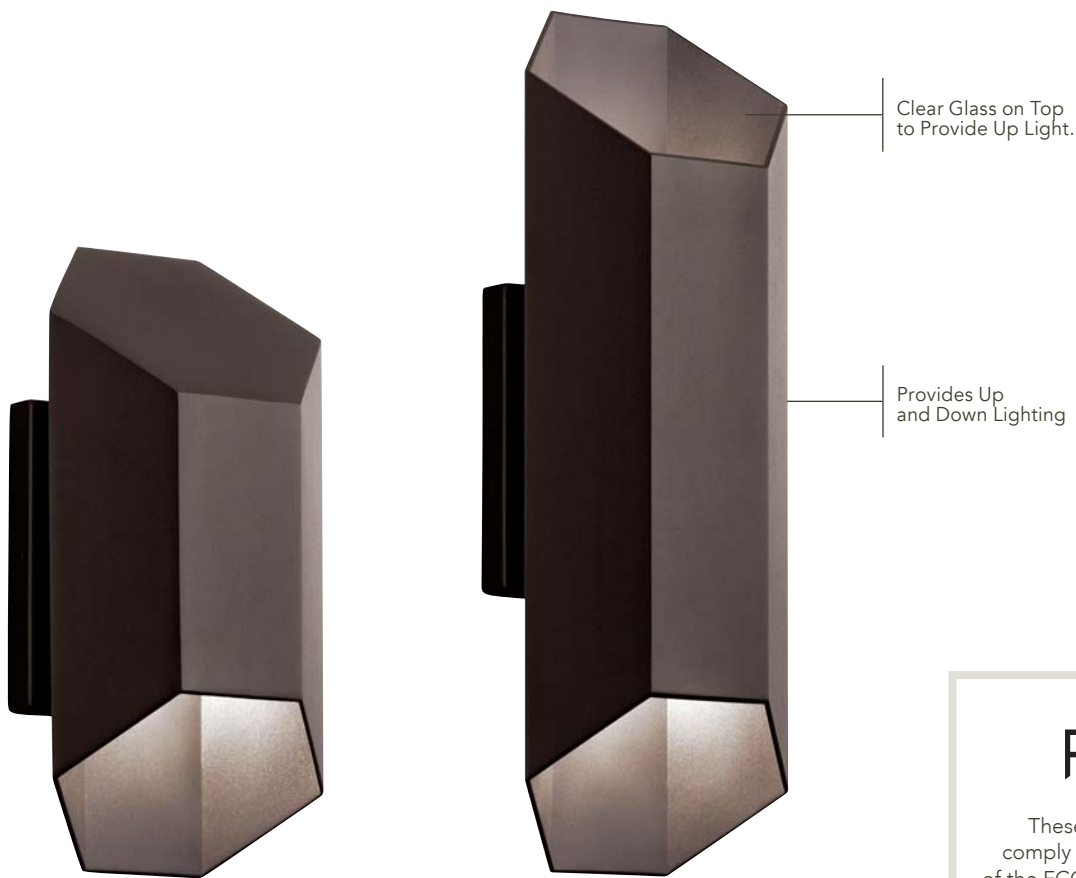

ESTELLA LED

TEXTURED ARCHITECTURAL BRONZE™ FINISH

A | **49607 AZTLED**
Indoor/Outdoor Wall

B | **49608 AZTLED**
Indoor/Outdoor Wall