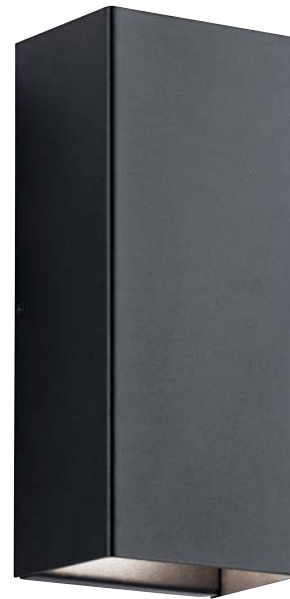

B | **49551 BKTLED**
Indoor/Outdoor Wall
ADA Compliant

Clear Glass with
Inside Etch

Provides Up and
Down Lighting

These devices
comply with part 15
of the FCC Regulations.

LED OUTPUT

49550 AZLED/ BKTLED	720 LUMENS*, 10 WATTS, 3000 KELVIN, CRI 90, 35K LIFE
49551 AZLED/ BKTLED	1440 LUMENS*, 20 WATTS, 3000 KELVIN, CRI 90, 40K LIFE

*Initial Lumens. Visit kichler.com for recent performance and certification data.

ALUMINUM
CONSTRUCTION

WALDEN LED

	ITEM #	FINISH	LIGHT SOURCE	W	H	EXT.	HCWO	NOTES
A	49550 AZLED / 49550 BKTLED	AZT, BKT	10W	5	7.5	3.75	3.75	Dimmable
B	49551 AZLED / 49551 BKTLED	AZT, BKT	20W	5	12	3.75	6	Dimmable.

Measurements shown in inches. U.S. & Canada Patent Pending.