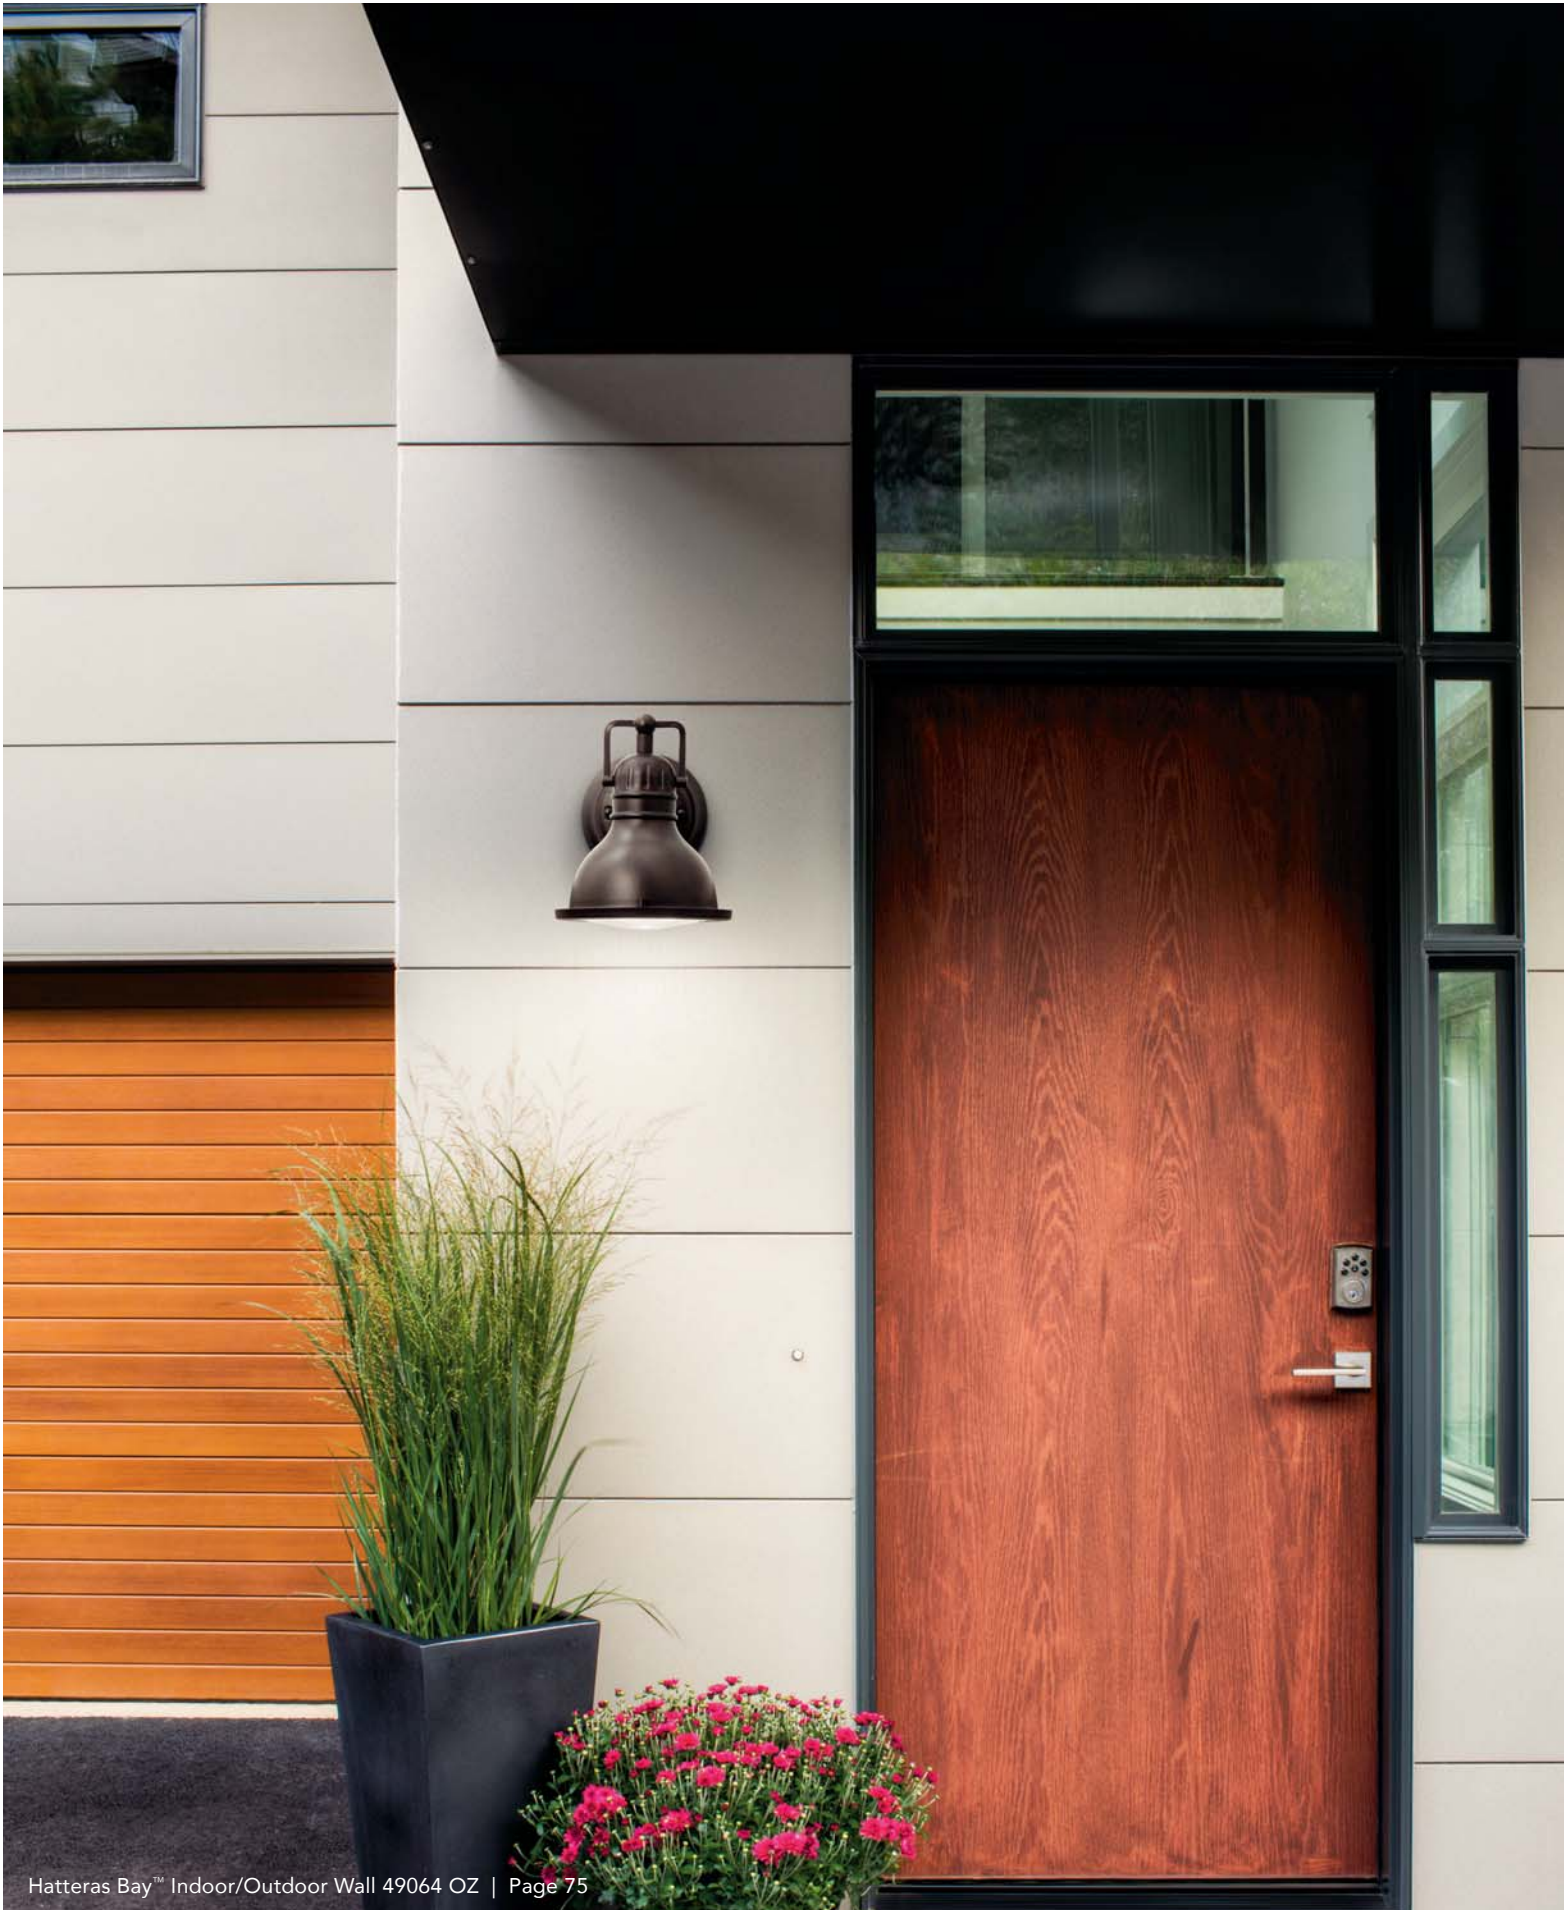

Measurements shown in inches. U.S. & Canada Patent Pending.

Hatteras Bay™ Indoor/Outdoor Wall 49064 OZ | Page 75

HATTERAS BAY™

OLDE BRONZE® FINISH WITH
CLEAR FRESNEL GLASS

A | 49064 OZ
Indoor/Outdoor Wall