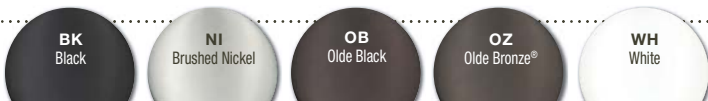

RIPLEY™

OLDE BRONZE® FINISH

Shown with
Architectural Bronze
Post 9506 AZ

RIPLEY™

ITEM #	FINISH	INCAND. BULB	W	H	OVRL. H	EXTRA WIRE	CHAIN/STEM	EXT.	HCWO	NOTES
A	49061	OZ	(1) 40W (M)	12	10	---	---	13	3.25	Ⓜ Ⓞ Dark sky compliant with use of R14, 40W bulb.
B	49060	OZ	(1) 40W (M)	10	9	---	---	11.25	3	Ⓜ Ⓞ Dark sky compliant with use of R14, 40W bulb.
C	49059	OZ	(1) 40W (M)	8	7.5	---	---	9.25	2.5	Ⓜ Ⓞ Dark sky compliant with use of R14, 40W bulb.
D	49063	OZ	(1) 40W (M)	12	16	---	---	---	---	Ⓜ Ⓞ Dark sky compliant with use of R14, 40W bulb.
E	49062	OZ	(1) 40W (M)	10	8	46	107	36	---	Ⓜ Ⓞ Dark sky compliant with use of R14, 40W bulb. Additional chain 4927 OZ, additional stem 2999 (12") OZ. Sloped ceiling kit included.

Measurements shown in inches. U.S. & Canada Patent Pending.