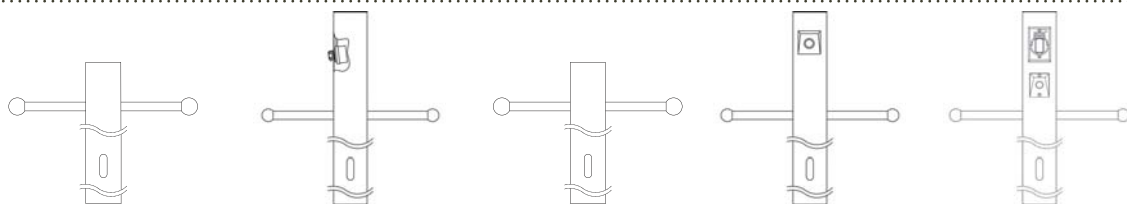

F | 9501 BK, WH   **G** | 9502 BK   **H** | 9505 AZ   **J** | 49904 AZ, BK, WH   **K** | 49907 AZ, BK, WH