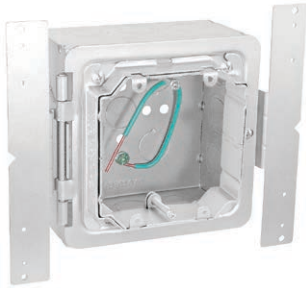

OPEN

CONNECT

CLOSE

5" SQUARE ASSEMBLIES

3" Deep Box/Cover Assemblies

1/2" & 3/4" K.O.S WITH HINGED TWO-GANG ADJUSTABLE-DEPTH DEVICE RING & ANGLE BRACKET

ITEM	ADJUSTABLE DEPTH	STD. PKG.	PRICE EACH
HPAB-AMR2	3/4" - 1-1/2"	25	\$6.99