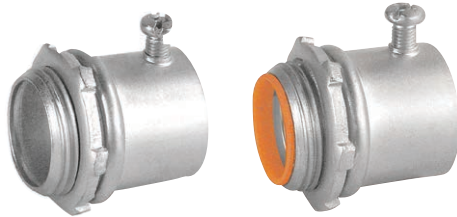

SNAP-ON EMT SETSCREW CONNECTOR

SNAP ON

SET SCREW

ITEM	SIZE	STD. PKG.	PRICE EACH
SOCN-50	1/2"	50	\$0.49

**NO LOCKNUT
REQUIRED!**

STEEL EMT SETSCREW CONNECTORS

- 2-1/2" through 4" sizes have two (2) setscrews