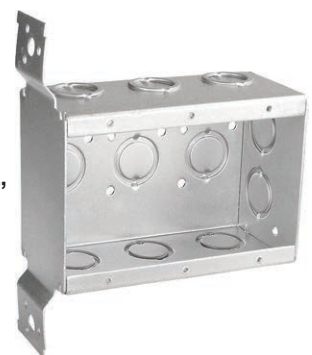

THREE-GANG WITH BRACKET 2-1/2" DEEP

- Side K.O.s: (8) 1/2"-3/4"
- Bottom K.O.s: (6) 1/2"-3/4"
- Flat vertical bracket, 1/2" setback
- Std. Pkg: 5