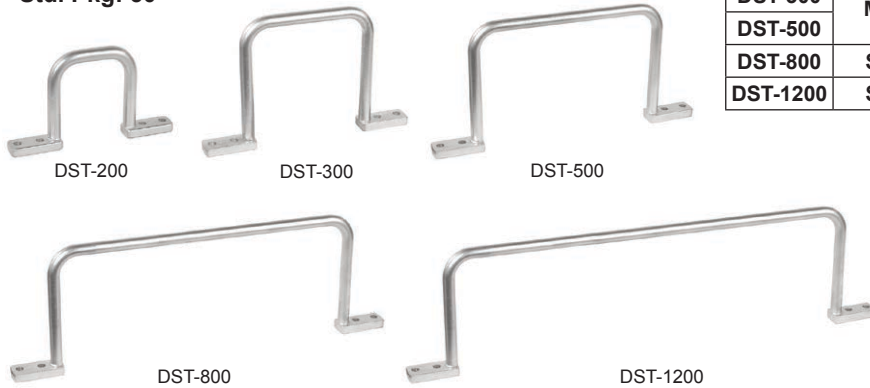

SCREW-MOUNT WITH DATA-CABLE SADDLE

- Screw hole dia: 0.26"
- Std. Pkg: 100

ITEM	CABLE LOOP SIZE	PRICE EACH
BR-150NPWH	1-1/2"	\$3.49
BR-200NPWH	2"	\$3.99

SNAP-ON DATA-CABLE SADDLE - ONLY

- Plenum-rated saddle
- Std. Pkg: 50

SNAP ON

DATA CABLE READY

ITEM	FITS RING SIZE	PRICE EACH
BRS150	1-1/2"	\$1.69
BRS200	2"	\$2.09

DISTRIBUTION RINGS

METAL DISTRIBUTION "D" RINGS

- Mounting hole: 0.22"
- Std. Pkg: 50

ITEM	MATERIAL	CABLE I.D.	CAT5E CABLE CAPACITY	STD. PKG.	PRICE EACH
DST-200	Cast Metal	2"	75	50	\$1.89
DST-300		3"	150	50	\$2.29
DST-500		5"	250	25	\$2.69
DST-800	Steel	8"	425	25	\$4.99
DST-1200	Steel	12"	550	25	\$5.99

PLASTIC DISTRIBUTION "D" RINGS

ITEM	CABLE I.D.	MTG. HOLE DIA.	CAT5E CABLE CAPACITY	STD. PKG.	PRICE EACH
DST-200-P	2"	0.22"	75	50	\$1.29
DST-300-P	3"		150	50	\$1.39
DST-500-P	5"		250	25	\$1.69

"DROP-IN" DISTRIBUTION RINGS