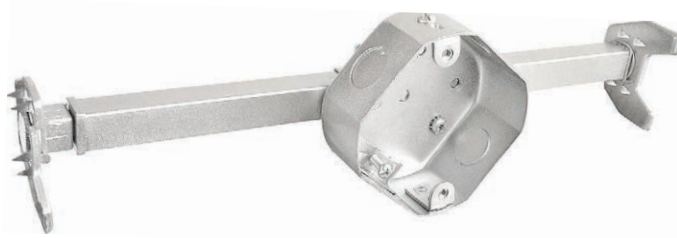

4" OCTAGON FAN-RATED BOX WITH TELESCOPING "CUT-IN" BAR HANGER

- Box slides to any position
- Meets NEC 314.27
- Tested Max. Load: 500 Lbs.
- Std. Pkg: 25

1) Cut hole & insert bracket.