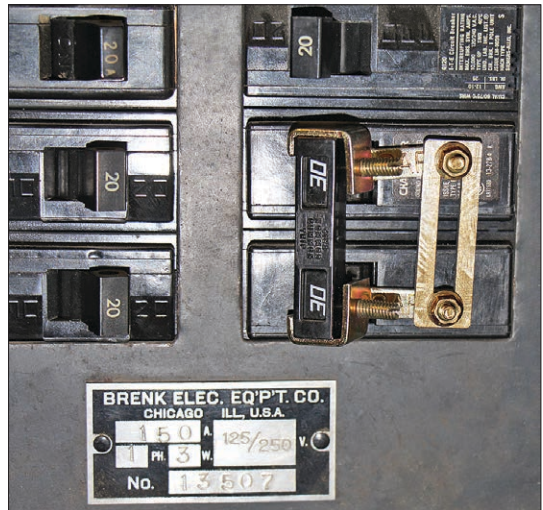

- Patented
- Std. Pkg: 10

ITEM	COLOR	LOCKS THESE BRANDS	PRICE EACH
UBL2P	Zinc Plated	Bryant, Cutler Hammer, General Electric, ITE Siemens, Square-D, Zinsco, Westinghouse, T&B, Challenger, Eaton & many more!	\$15.99