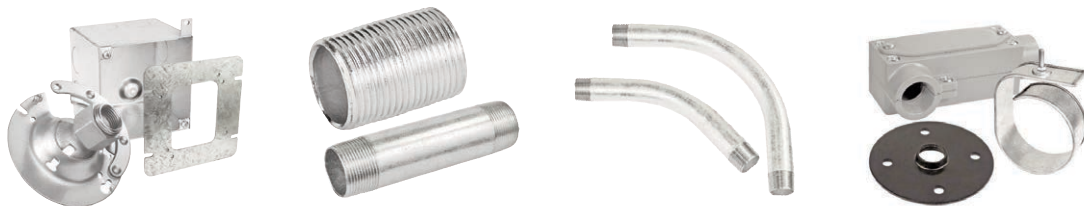

Need A Special Part Made?

WE CUSTOMIZE

Boxes & Covers | Fittings | Hangers & Clamps

Fast Solutions... Designed By You!

LIQUID-TIGHT CONDUIT

Straight Connectors

PVC STRAIGHT LIQUID-TIGHT CONNECTORS

ITEM	SIZE	STD. PKG.	PRICE EACH
NMLT-38	3/8"	20	\$1.19
NMLT-50	1/2"	20	\$1.09
NMLT-75	3/4"	20	\$1.59
NMLT-100	1"	10	\$2.89
NMLT-125	1-1/4"	10	\$4.19
NMLT-150	1-1/2"	5	\$4.99
NMLT-200	2"	5	\$8.49