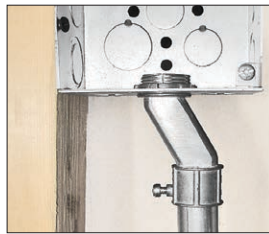

EMT CONDUIT

Setscrew

EMT SETSCREW OFFSET CONNECTORS

ITEM	SIZE	STD. PKG.	PRICE EACH
OCS-50	1/2"	10	$1.89
OCS-75	3/4"	10	$2.49
OCS-100	1"	10	$5.99