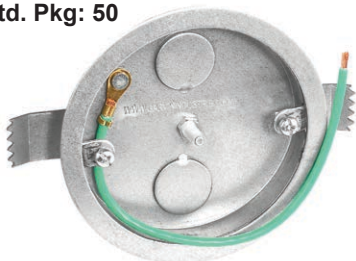

4" ROUND PAN BOX, CONDUIT K.O.S

- Depth: 1/2"
- Std. Pkg: 50

ITEM	KNOCKOUTS	PRICE EACH
56111	(5) 1/2"	\$2.29

4" ROUND "CUT-IN" PAN BOX FOR HOLLOW WALLS

- Depth: 1/2"
- Installs no deeper than drywall
- Std. Pkg: 50