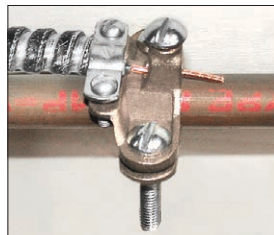

BRONZE GROUND CLAMPS FOR ARMORED GROUND WIRE

Clamp secures BX/MC in place

ITEM	PIPE SIZE	WIRE RANGE	STD. PKG.	PRICE EACH
GCA50100	1/2" to 1"	8 Solid 4 Stranded	20	$2.89
GCA125200	1-1/4" to 2"	8 Solid 4 Stranded	10	$5.99
GCA250400	2-1/2" to 4"	4, 6, 8 Solid 4 Stranded	5	$17.99
GCA450600	4-1/2" to 6"	4, 6, 8 Solid 4 Stranded	5	$27.99