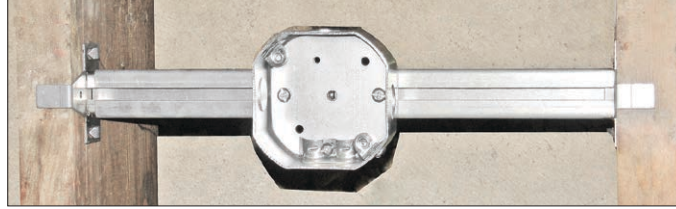

4" OCTAGON BOXES

2-1/8" Deep Assemblies

4" OCTAGON FAN-RATED BOX WITH NEW CONSTRUCTION BAR HANGER

- Box slides to any position
- Meets NEC 314.27
- Tested Max. Load: 500 Lbs.
- K.O.s sides: (4) 1/2" & 1/2" NM cable clamps
- Std. Pkg: 25

ITEM	BOX DEPTH	PRICE EACH
54171-FANBH	2-1/8"	$9.99