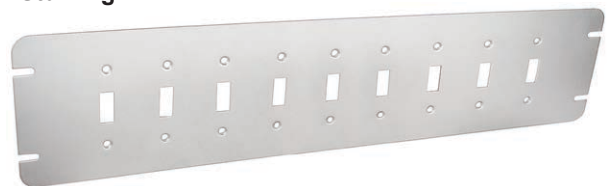

NINE-GANG TOGGLE SWITCH

• Std. Pkg: 1

Item: GBTC-9

$96.99 Each