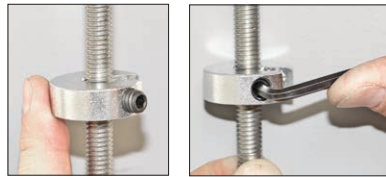

ROD HANGERS

Rod Attachments

SLIP-TIGHT ROD NUT FOR THREADED-ROD

ITEM	ROD SIZE	STD. PKG.	PRICE EACH
SLN-3816	3/8-16	100	$2.59