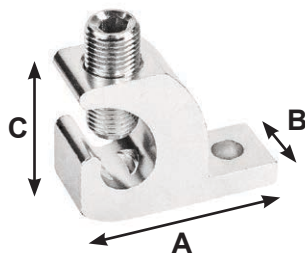

ALUMINUM LAY-IN LUGS

ITEM	LUG SIZE	DIM A	DIM B	DIM C	STD. PKG.	PRICE EACH
4/14AL	4/14	1-1/16"	3/8"	3/4"	100	$0.95
1/0-8AL	1/0-8	1-1/12"	5/8"	1-1/8"	100	$1.69
3/0-6AL	3/0-6	2"	13/16"	1-1/2"	50	$3.29
250MCM-6AL*	250MCM-6	2-3/16"	13/16"	1-11/16"	50	$4.59

*Not UL Listed