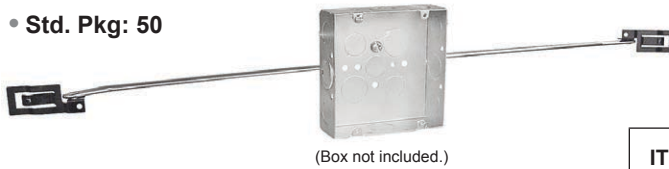

CUT & BEND

SECURE

INSTALL

ITEM	WORKS ON WALL THICKNESS	DEVICE OPENINGS	PRICE EACH
WBF-4	3/8" to 1-1/2"	4" Square	\$3.99

Switch Box Brackets

DEVICE LEVELER/RETAINER

- Zinc-plated steel
- Secures "floating" devices on wall
- Std. Pkg: 100

ITEM	HEIGHT	WIDTH	PRICE EACH
DLC	4.25"	2.30"	\$0.35

HOLLOW WALL SWITCHBOX SUPPORTS

- Galvanized steel
- Std. Pkg: 100 Pairs

SBS in use on backside of wall

ITEM	DESCRIPTION	PRICE
SBS	1-7/8" leg for standard thickness walls	\$0.49 PER PAIR
SBS-L	2-1/2" extra-long legs for thick walls	\$0.59 PER PAIR

BRACKETS

Ceiling Grid Brackets

24" LONG CEILING GRID BRACKET

- EASY snap-on design
- Std. Pkg: 50

ITEM	FIXED LENGTH	PRICE EACH
BHT1	24" ceiling grid T-bar bracket, used with boxes 1-1/2" or 2-1/8" deep.	\$6.99

24" LONG CEILING GRID BRACKET - HEIGHT ADJUSTABLE (0" - 8")

- EASY snap-on design
- Std. Pkg: 50

ITEM	DESCRIPTION	PRICE EACH
BHT1A	24" LONG ceiling grid T-bar bracket, adjustable up to 8" height.	\$11.99