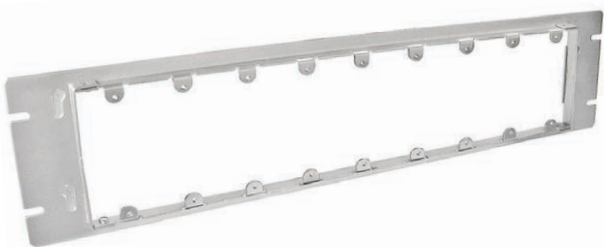

NINE-GANG

- Std. Pkg: 5

ITEM	RAISED	PRICE EACH
GBDC-129	1/2"	$59.99
GBDC-349	3/4"	$49.99