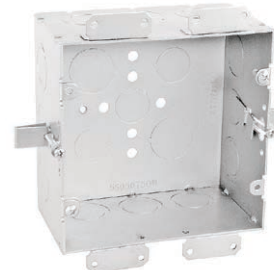

1/2" & 3/4" K.O.S
OLD-WORK CUT-IN BOX
2-7/8" DEEP

- K.O.s sides: (2) 1/2", (10) 1/2-3/4"
- K.O.s bottom: (2) 3/4", (3) 1/2"
- Std. Pkg: 10