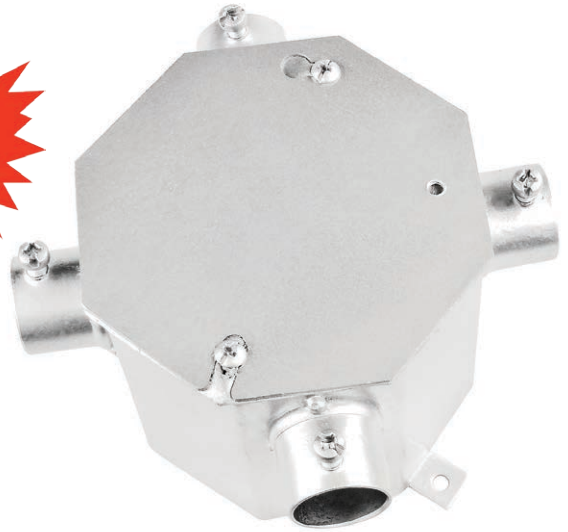

CONCRETE SLAB BOXES

2" to 6" Deep

CONCRETE SLAB OCTAGON BOX ASSEMBLIES

- Pre-installed connectors & gasketed covers both sides
- Solid, leak-proof housing
- Rubber plugs seal unused connector holes
- Std. Pkg: 10

**Completely Assembled
Ready for Conduit!**

Patent Pending