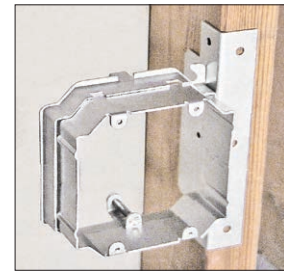

TWO-GANG ADJUSTABLE DEPTH DEVICE BRACKET FOR STUD WALLS

- Telescoping ring adjusts from 5/8" to 1-1/4" raised
- Std. Pkg: 10

Item: AMR-2-LV

$8.99 Each