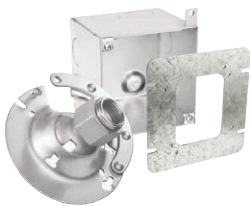

Fast Solutions... Designed By You!