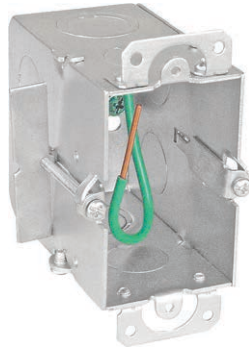

SWITCH BOXES

3-1/2" Deep

1/2" K.O.S GANGABLE "CUT-IN" 3-1/2" DEEP

- Side K.O.s: (6) 1/2"
- Bottom K.O.s: (2) 1/2"
- Old-Work clips
- Preinstalled ground wire
- Std. Pkg: 25

Item: G603-OW

$3.49 Each

MC CABLE CLAMPS GANGABLE 3-1/2" DEEP

- Clamps: (4) Flexible metal conduit
- Side K.O.s: (6) 1/2"
- Bottom K.O.s: (1) 1/2"
- Std. Pkg: 25