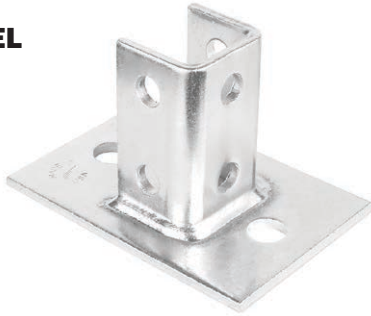

STRUT FITTINGS

Post Bases

TWO-HOLE SINGLE-CHANNEL POST BASE

- Fits 1-5/8" strut
- Base: 4" x 6"
- Zinc-plated steel
- Std. Pkg: 5

Item: **SFP10**

$11.99 Each