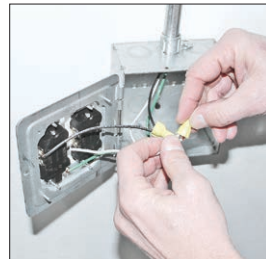

OPEN

CONNECT

CLOSE

**1/2" & 3/4" K.O.S
HINGED TWO-GANG
ADJUSTABLE-DEPTH
DEVICE RING**

ITEM	ADJUSTABLE DEPTH	STD. PKG.	PRICE EACH
HP-AMR2	3/4" - 1-1/2"	25	\$6.99

OPEN

CONNECT

CLOSE