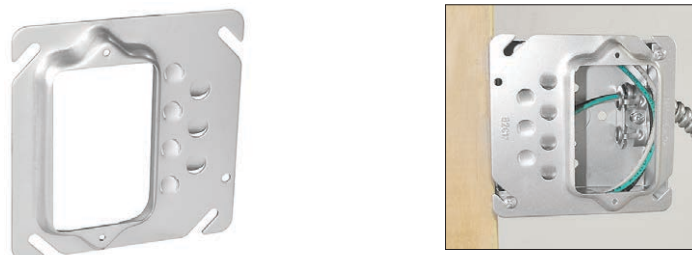

ONE-GANG OFFSET DEVICE RINGS

- Std. Pkg: 25

- Moves device away from trim molding.

ITEM	RAISED	PRICE EACH
52C09	Flat	$2.99
52C10	1/4"	$2.79
52C11	1/2"	$3.99
52C12	5/8"	$4.49
52C12-3/4	3/4"	$4.69
52C12-1	1"	$4.99