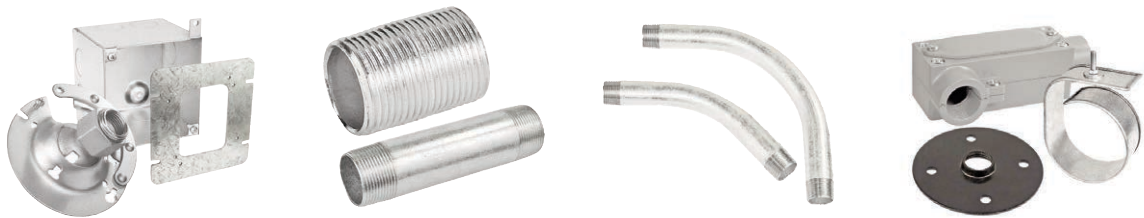

\$10.99 Each

Need A Special Part Made?

WE CUSTOMIZE

Boxes & Covers | Fittings | Hangers & Clamps

Fast Solutions... Designed By You!

BLANK, NO K.O.S
2-7/8" DEEP

- Let us custom punch to your specification
- Std. Pkg: 10