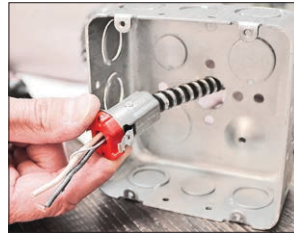

SNAP-IN MC CABLE CONNECTOR

- Snap-in cable, NO TOOLS required
- Fits 14/3 & 10/2 cable
- Std. Pkg: 50

Item: EZ143102

SNAP IN CABLE...

SNAP ON BOX!

\$0.69 Each

DOUBLE-SNAP STRAIGHT "CUT-IN" CONNECTOR

- Std. Pkg: 50