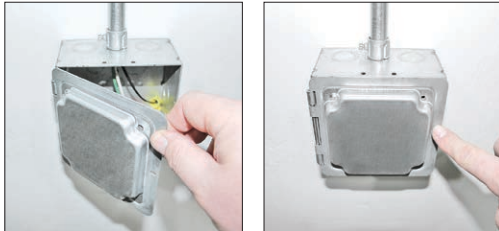

HP1944

HP1947

HP1949

5" SQUARE ASSEMBLIES

3" Deep Box/Cover Assemblies

1/2" & 3/4" K.O.S WITH HINGED INDUSTRIAL COVER

ITEM	DEVICES	STD. PKG.	PRICE EACH
HP1933	(2) Single Receptacles 1.406" Diameter	10	\$4.99
HP1936	(2) Toggle	10	\$4.99
HP1937	Toggle / Single Receptacle 1.406" Diameter	10	\$4.99
HP1939	(2) Duplex	10	\$4.99
HP1940	Duplex / Single Receptacle 1.406" Diameter	10	\$4.99
HP1941	Toggle / Duplex	10	\$4.99
HP1948	Toggle / GFCI	10	\$4.99
HP1950	(2) GFCI / DECOR	10	\$4.99
HP1951	Duplex / GFCI	10	\$4.99
HP1952	GFCI / Single Receptacle 1.406" Diameter	10	\$4.99