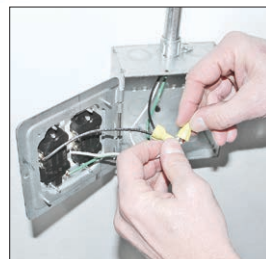

**1/2" & 3/4" K.O.S
HINGED TWO-GANG
DEVICE RING**

ITEM	RAISED RING	STD. PKG.	PRICE EACH
HP-200	Flat	25	$4.99
HP-225	1/4"	25	$4.99
HP-250	1/2"	25	$4.99
HP-258	5/8"	25	$4.99
HP-275	3/4"	25	$4.99
HP-2100	1"	25	$4.99
HP-2125	1-1/4"	25	$4.99
HP-2150	1-1/2"	25	$4.99
HP-2200	2"	25	$4.99

**1/2" & 3/4" K.O.S
HINGED TWO-GANG
ADJUSTABLE-DEPTH
DEVICE RING**

ITEM	ADJUSTABLE DEPTH	STD. PKG.	PRICE EACH
HP-AMR2	3/4" - 1-1/2"	25	$6.99

**1/2" & 3/4" K.O.S
HINGED TWO-GANG DEVICE
RING & ANGLE BRACKET**

ITEM	RAISED RING	STD. PKG.	PRICE EACH
HPAB-200	Flat	25	$6.99
HPAB-225	1/4"	25	$6.99
HPAB-250	1/2"	25	$6.99
HPAB-258	5/8"	25	$6.99
HPAB-275	3/4"	25	$6.99
HPAB-2100	1"	25	$6.99
HPAB-2125	1-1/4"	25	$6.99
HPAB-2150	1-1/2"	25	$6.99
HPAB-2200	2"	25	$6.99

CONNECT