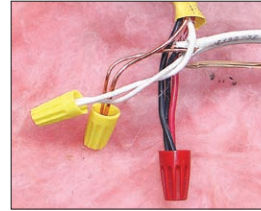

OPEN SPLICE