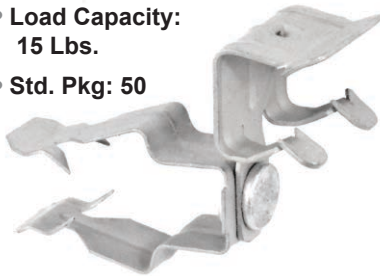

PUSH-IN CONDUIT HANGER HAMMER-ON BEAM CLAMP ASSEMBLY - SIDE MOUNT

- Load Capacity: 15 Lbs.
- Std. Pkg: 50

Conduit hanger rotates 360°

ITEM	EMT CONDUIT SIZE	FITS BEAM FLANGE	PRICE EACH
CHO-5025-SM	1/2"	1/8" - 1/4"	$1.26
CHO-5050-SM	1/2"	5/16" - 1/2"	$1.32
CHO-5075-SM	1/2"	9/16" - 3/4"	$1.69
CHO-7525-SM	3/4"	1/8" - 1/4"	$1.28
CHO-7550-SM	3/4"	5/16" - 1/2"	$1.38
CHO-7575-SM	3/4"	9/16" - 3/4"	$1.78
CHO-10025-SM	1"	1/8" - 1/4"	$1.43
CHO-10050-SM	1"	5/16" - 1/2"	$1.30
CHO-10075-SM	1"	9/16" - 3/4"	$1.69