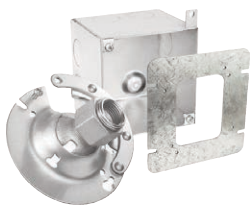

ITEM	USE WITH FOLLOWING CABLE	PRICE EACH
MPC25	NM Cable 14/2 to 12/2 Steel/Alum Armored Cable 14/2 to 12/2 Flexible Metal Conduit 3/8"	$0.89

GARVIN
ELECTRICAL MANUFACTURER

Need A Special Part Made?

WE CUSTOMIZE

Boxes & Covers | Fittings | Hangers & Clamps