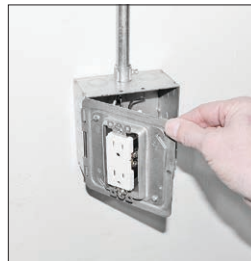

OPEN

CONNECT

CLOSE

**1/2" & 3/4" K.O.S
WITH HINGED ONE-GANG
ADJUSTABLE-DEPTH
DEVICE RING**

ITEM	ADJUSTABLE DEPTH	DESCRIPTION	STD. PKG.	PRICE EACH
HP-AMR158	5/8" - 1-1/4"	Device ring adjusts to wall depth. Door opens for quick connect.	25	\$6.99
HP-AMR1	3/4" - 1-1/2"		25	\$6.99