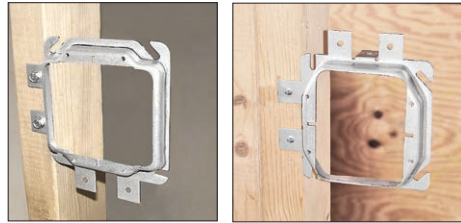

- Fits walls: 3/8" to 1-1/2"
- Galvanized steel
- Std. Pkg: 50

Cut hole.

Fold tabs in.

Install 3 screws.

ITEM	WALL THICKNESS	PRICE EACH
WBF-2	3/8" to 1-1/2"	\$2.19

TWO-GANG LOW-VOLTAGE DEVICE BRACKET

- Zinc-plated 0.035" steel
- Std. Pkg: 50

Mounts vertically or horizontally

ITEM	RAISED	PRICE EACH
SLR-2-EV	1/2" or 5/8"	\$1.59

BRACKETS

Low-Voltage - Stud Wall

TWO-GANG HEAVY-DUTY LOW-VOLTAGE DEVICE BRACKETS

- Zinc-plated steel
- Steel thickness: 1/16"

CUT & BEND

SECURE

INSTALL

ITEM	WORKS ON WALL THICKNESS	DEVICE OPENINGS	PRICE EACH
WBF-4	3/8" to 1-1/2"	4" Square	\$3.99

Switch Box Brackets

DEVICE LEVELER/RETAINER

- Zinc-plated steel
- Secures "floating" devices on wall
- Std. Pkg: 100