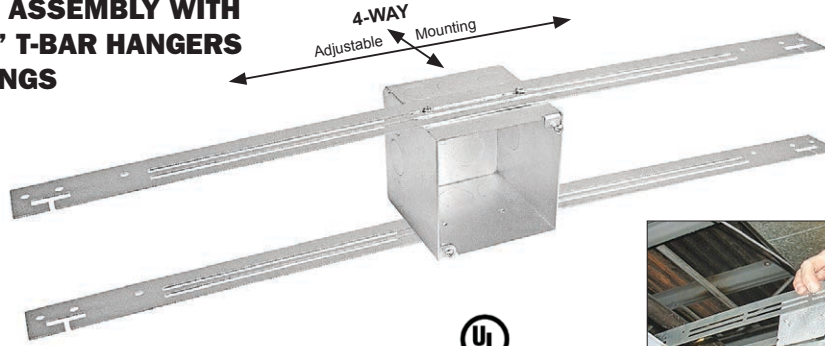

4" SQUARE BOX ASSEMBLY WITH ADJUSTABLE 24" T-BAR HANGERS FOR DROP CEILINGS

- Box depth: 3-1/2"
- K.O.s sides: (4) 1/2", (2) 3/4"
- K.O.s bottom: (3) 1/2", (2) 3/4"
- Std. Pkg: 10

Item: 52181-VTBAR

$11.99 Each