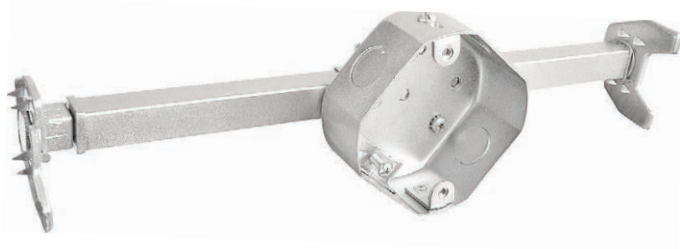

4" OCTAGON BOXES

1-1/2" Deep Assemblies

4" OCTAGON FAN-RATED BOX WITH TELESCOPING "CUT-IN" BAR HANGER

- Box slides to any position
- Meets NEC 314.27
- Tested Max. Load: 500 Lbs.
- Std. Pkg: 25

1) Cut hole & insert bracket.