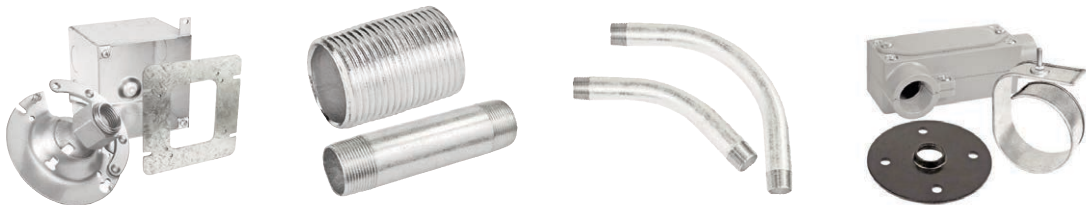

CONDUIT BOXES

GARVIN
ELECTRICAL MANUFACTURER

Need A Special Part Made?

WE CUSTOMIZE

Boxes & Covers | Fittings | Hangers & Clamps