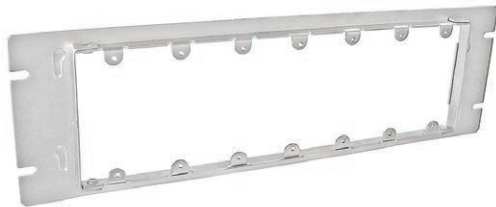

SEVEN-GANG

- Std. Pkg: 5

ITEM	RAISED	PRICE EACH
GBDC-127	1/2"	$39.99
GBDC-347	3/4"	$24.99