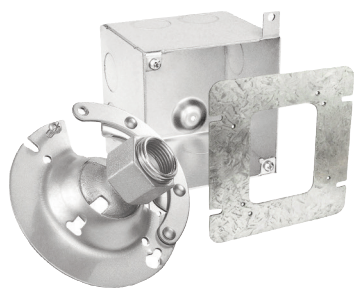

CUSTOM easier & faster than you think

You pick a product... We customize In-House!

PAINTING

Boxes - Covers - Fittings
J-Hooks - Hangers/Supports

CUTTING

Conduit - Threaded Rod
Hangers - Supports - Strut

ELBOWS / NIPPLES

Any Length - Any Size
EMT or Rigid

BOXES / COVERS

We Can Modify Any Box to Meet
Your Job Requirements

NEW INVENTIONS

GOT A
PRODUCT
IDEA?

We Can Build It!

STAINLESS

Custom Boxes - Hubs - Bridle
Rings - J-Hooks - Beam Clamps