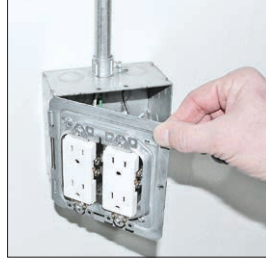

OPEN

CONNECT

CLOSE

1/2" & 3/4" K.O.S HINGED INDUSTRIAL COVER

HP1929

ITEM	DEVICE OPENINGS	STD. PKG.	PRICE EACH
HP1929	Blank - No device	10	\$4.99
HP1930	1/2" Knockout	10	\$4.99
HP1932	Single Receptacle 1.406" Diameter	10	\$4.99
HP1934	30-50 Amp 2.10" Diameter	10	\$4.99
HP1935	Toggle	10	\$4.99
HP1938	Duplex	10	\$4.99
HP1942	20 Amp 1.594" Diameter	10	\$4.99
HP1943	30 Amp 1.719" Diameter	10	\$4.99
HP1944	30 Amp 2.141" Diameter	10	\$4.99
HP1947	GFCI/DECOR	10	\$4.99
HP1949	30-60 Amp 2.437" Diameter	10	\$4.99