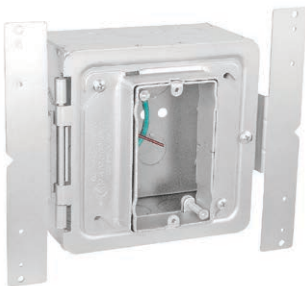

OPEN

CONNECT

CLOSE

1/2" & 3/4" K.O.S HINGED ONE-GANG ADJUSTABLE-DEPTH DEVICE RING & ANGLE BRACKET

ITEM	ADJUSTABLE DEPTH	STD. PKG.	PRICE EACH
HPAB-AMR158	5/8" - 1-1/4"	25	\$6.99
HPAB-AMR1	3/4" - 1-1/2"	25	\$6.99