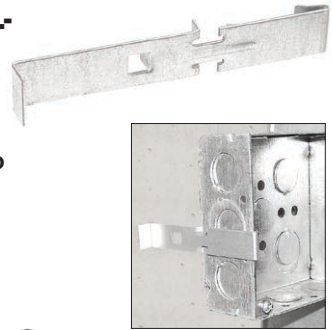

BACKSIDE DRYWALL-STANDOFF BRACKET FOR 6" WALL DEPTH

- Snaps onto box side to prevent bend-back into wall opening
- Std. Pkg: 100

Item: ABS6

$0.44 Each

GREEN GROUND SCREW

- Size/thread: 10-32
- Length: 3/8"
- Style: Combo Philips/slotted hex washer head
- Std. Pkg: 100

Item: GS

$0.04 Each

SELF-TAPPING GREEN GROUND SCREW

- Self-drilling & tapping
- Size/thread: 10-32
- Length: 3/4"
- Style: Combo Philips/slotted hex washer head
- Std. Pkg: 100

Item: GSST

$0.07 Each