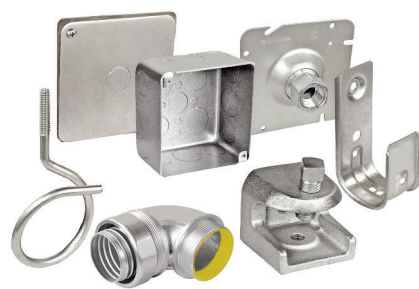

CUSTOM easier & faster than you think

You pick a product... We customize In-House!

PAINTING

Boxes - Covers - Fittings
J-Hooks - Hangers/Supports

CUTTING

Conduit - Threaded Rod
Hangers - Supports - Strut

ELBOWS / NIPPLES

Any Length - Any Size
EMT or Rigid

BOXES / COVERS

We Can Modify Any Box to Meet
Your Job Requirements

NEW INVENTIONS

GOT A
PRODUCT
IDEA?

We Can Build It!

STAINLESS

Custom Boxes - Hubs - Bridle
Rings - J-Hooks - Beam Clamps

Pages 198-237

SNAP-IN EMT FITTINGS

Quickest Connections

- Connectors & Couplings
- 1/2" to 4" In Stock
- UL Listed

Page 240

MAGNETIC CABLE SUPPORTS

Instant Wire Installs

- J-Hooks, Bridle Rings, & Cable Tie Mounts
- Pull Strength: Up to 90 Lbs