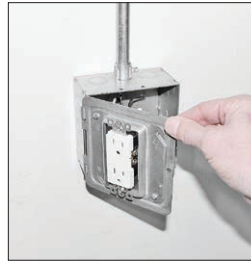

**1/2" & 3/4" K.O.S
WITH HINGED ONE-GANG
DEVICE RING**

ITEM	RAISED RING	STD. PKG.	PRICE EACH
HP-100	Flat	25	$4.99
HP-125	1/4"	25	$4.99
HP-150	1/2"	50	$4.99
HP-158	5/8"	50	$4.99
HP-175	3/4"	25	$4.99
HP-1100	1"	25	$4.99
HP-1125	1-1/4"	25	$4.99
HP-1150	1-1/2"	25	$4.99
HP-1200	2"	25	$4.99

OPEN