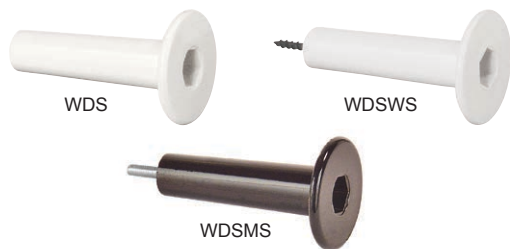

BACKBOARD SPOOLS

- Std. Pkg: 100

ITEM	MOUNTING	COLOR	PRICE EACH
WDS	Mounting Hole Only	White	$0.79
WDSWS	Molded-In Wood Screw	White	$0.79
WDSMS	Molded-In 12-24 for Data Racks	Black	$0.79