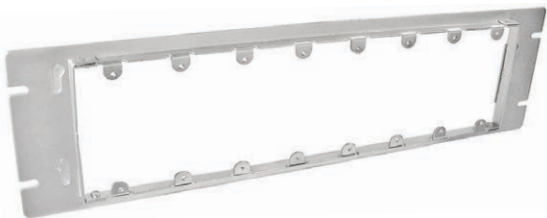

EIGHT-GANG

- Std. Pkg: 5

ITEM	RAISED	PRICE EACH
GBDC-128	1/2"	$49.99
GBDC-348	3/4"	$39.99