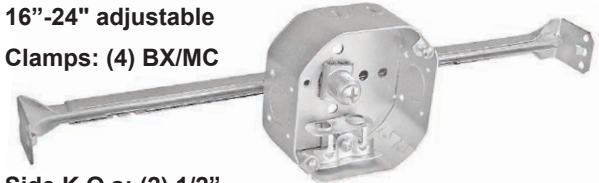

Item: 54151-HU

\$3.99 Each

MC CABLE CLAMPS ADJUSTABLE BAR HANGER 1-1/2" DEEP

- 16"-24" adjustable
- Clamps: (4) BX/MC
- Side K.O.s: (2) 1/2"
- Std. Pkg: 25

Item: 54151-HUBX

\$4.99 Each

NM CABLE CLAMPS ADJUSTABLE BAR HANGER 1-1/2" DEEP