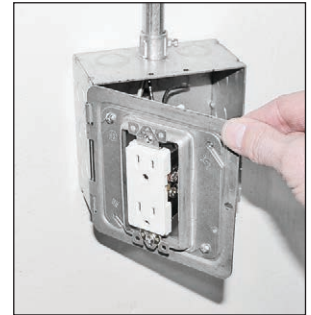

Stop Sagging Sockets

- 9 Watt LED Lamp
- Theft Proof Cage
- 5 Year Guarantee

Page 2

HINGED PREFAB BOXES

Instant Access Inside Box

- 1/2" & 3/4" K.O.'s
- Complete with Any Device Ring or Cover
- Also Available with Mounting Bracket