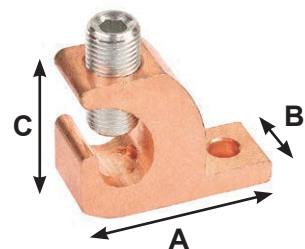

COPPER LAY-IN LUGS

ITEM	LUG SIZE	DIM A	DIM B	DIM C	STD. PKG.	PRICE EACH
4/14CL	4/14	1-1/16"	3/8"	3/4"	100	$3.99
1/0-8CL	1/0-8	1-1/12"	5/8"	1-1/8"	100	$5.99
3/0-6CL	3/0-6	2"	13/16"	1-1/2"	50	$10.99
250MCM-6CL*	250MCM-6	2-3/16"	13/16"	1-11/16"	50	$13.99

*Not UL Listed