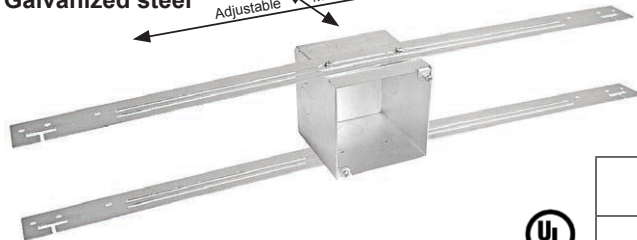

4" SQUARE BOX WITH 4-WAY ADJUSTABLE CEILING-GRID BRACKET

- Galvanized steel

ITEM	SIDE K.O.S BOTTOM K.O.S	BOX DEPTH	STD. PKG.	PRICE EACH
52181-VTBAR	(4) 1/2" & (2) 3/4" (3) 1/2" & (2) 3/4"	3-1/2"	10	$11.99