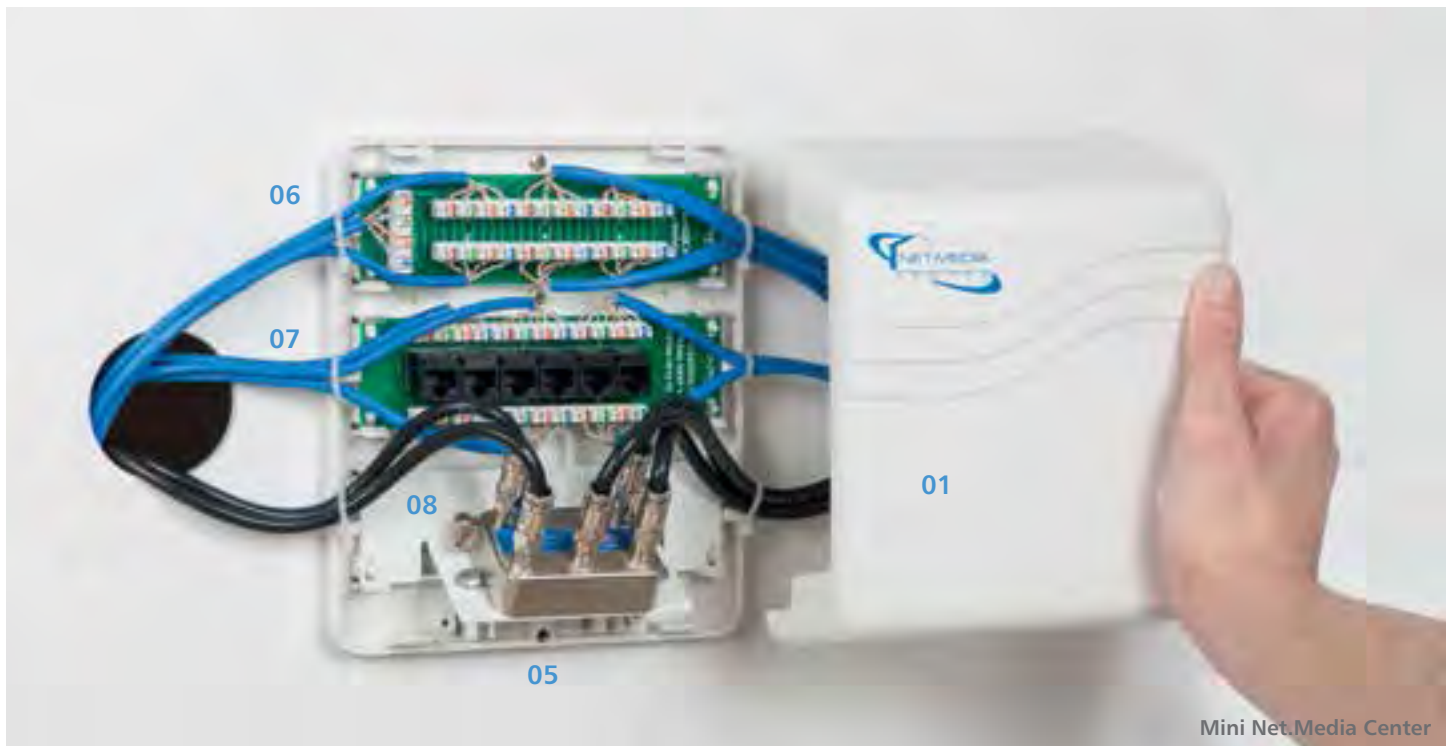

8" Net.Media Center

Mini Net.Media Center

	Voice Ports	Data Ports	Video Ports	Part No.
9"	8, RJ-31x	8, CAT 6	6, 2 GHz	ICRESDC9PK
9"	8, RJ-31x	-	6, 2 GHz	ICRESDC9PD
9"	6, RJ-31x	6, CAT 5e	-	ICRESDC9PW
8"*	8	-	6, 2 GHz	ICRDSMMBK8
8"*	6	6, CAT 5e	-	ICRDSMMBW8
Mini	8	8, CAT 5e	4, 2 GHz	ICRDSMMBK1
Mini	8	-	4, 1 GHz	ICRDSMMBD1
Mini	6	6, CAT 5e	-	ICRDSMMBW1

* 8" Net.Media Centers are only available in 6-Pack ValuePack