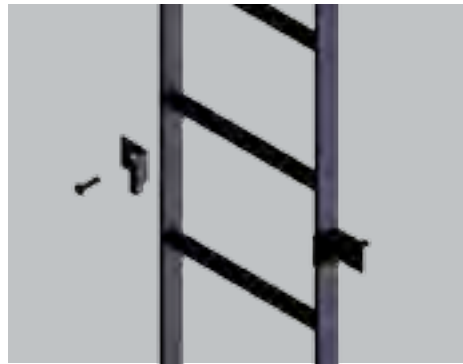

### 6' Threaded Ceiling Rods

- Ceiling mount to sustain over-hanging runway

2-Pack ValuePack

ICCM SLCMRK