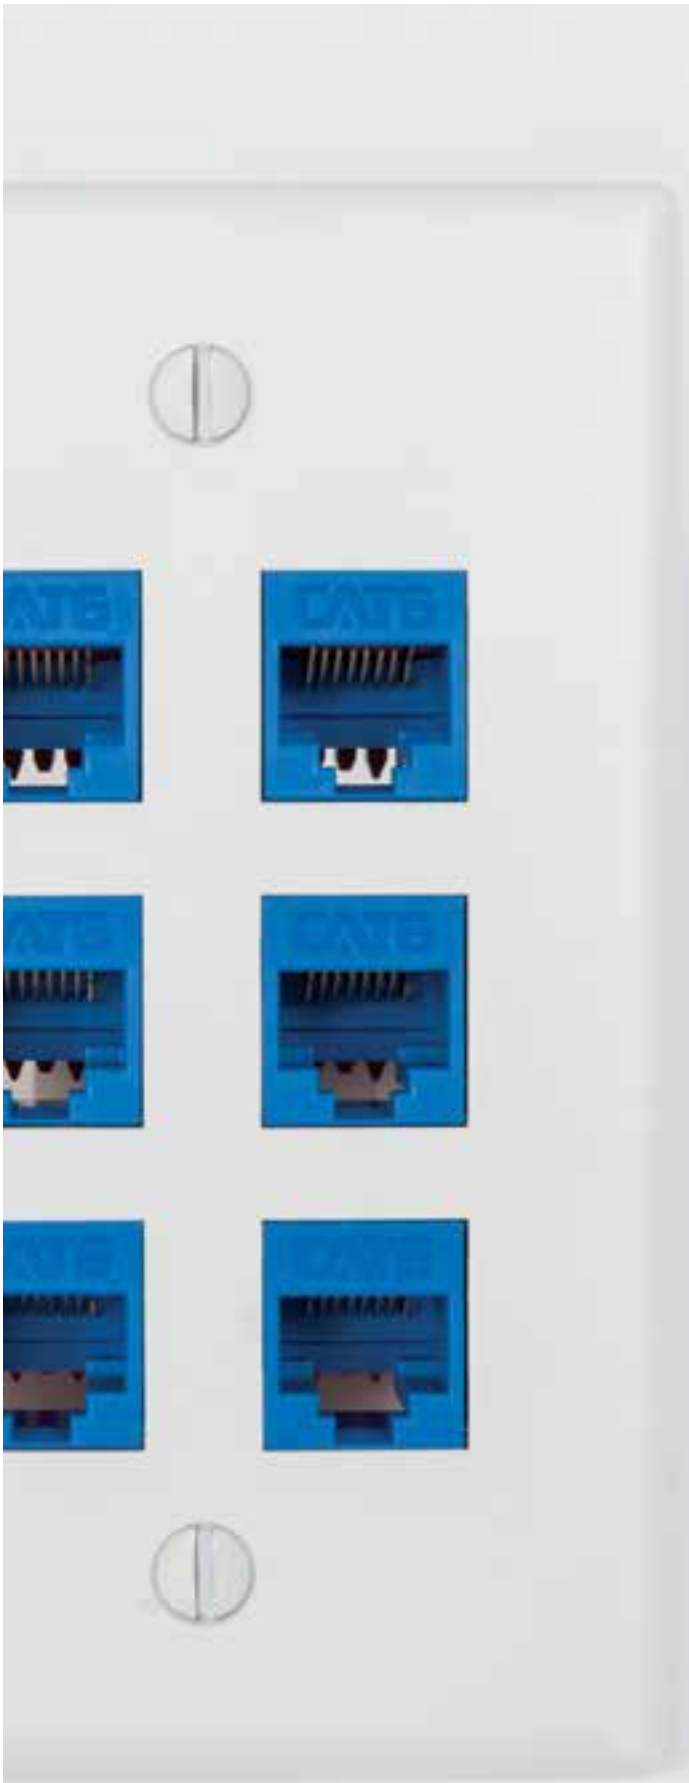

## HD in the Telecom Closet

HD keystone jacks can help maximize connectivity in the telecom closet by providing up to 48 ports of connectivity within one rack mount space.

Easy (EZ®)  
Keystone Jacks

Colored wiring diagram