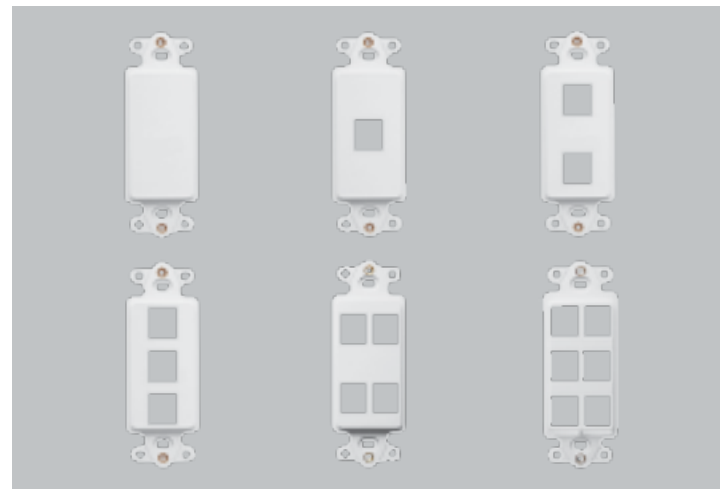

Décorex™ Faceplates

- Decorator style outlets
- Configurable with inserts
- Smooth glossy finish
- Durable ABS plastic

- 1 Insert, Single Gang IC107DFSxx*
- 2 Inserts, Double Gang IC107DFDxx*
- 3 Inserts, Triple Gang IC107DFTWH
- 4 Inserts, Quad Gang IC107DFQWH

Stainless Steel

- 1 Insert, Single Gang IC107DFSSS
- 2 Inserts, Double Gang IC107DFDSS

Décorex™ Inserts

- Configurable with connectors

- Blank IC630DIBxx*
- 1 Port IC107DI1xx*
- 2 Ports IC107DI2xx*
- 3 Ports IC107DI3xx*
- 4 HD Ports IC107DI4xx*
- 6 HD Ports IC107DI6xx*

*Color Options:
See more at icc.com
WH IV