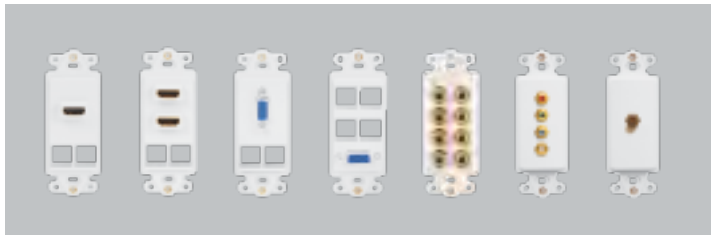

Home theater solutions

Décorex™ Audio and Video Inserts

1. Works with Décorex faceplates
   - Durable ABS plastic

1 HDMI, 2 HD Ports	IC107DH2xx*
2 HDMI, 2 HD Ports	IC107DDHxx*
1 VGA, 2 HD Ports	IC107DR2xx*
1 VGA, 4 HD Ports	IC107DR4xx*
8 Binding Posts	ICRDSQBpxx*
3 RCA, 1 F-Type	ICRDS3RFWH
1 F-Type	IC630DSFxx*

*Color Options:
See more at icc.com