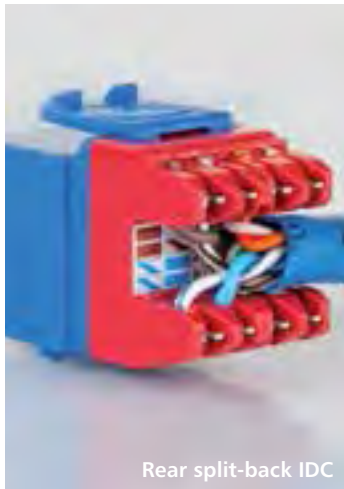

## High Density (HD) Keystone Jacks

Colored wiring diagram

Rear split-back IDC

50µ" gold plated contacts

Terminate and trim wires in one squeeze

Free JackEasy™ included