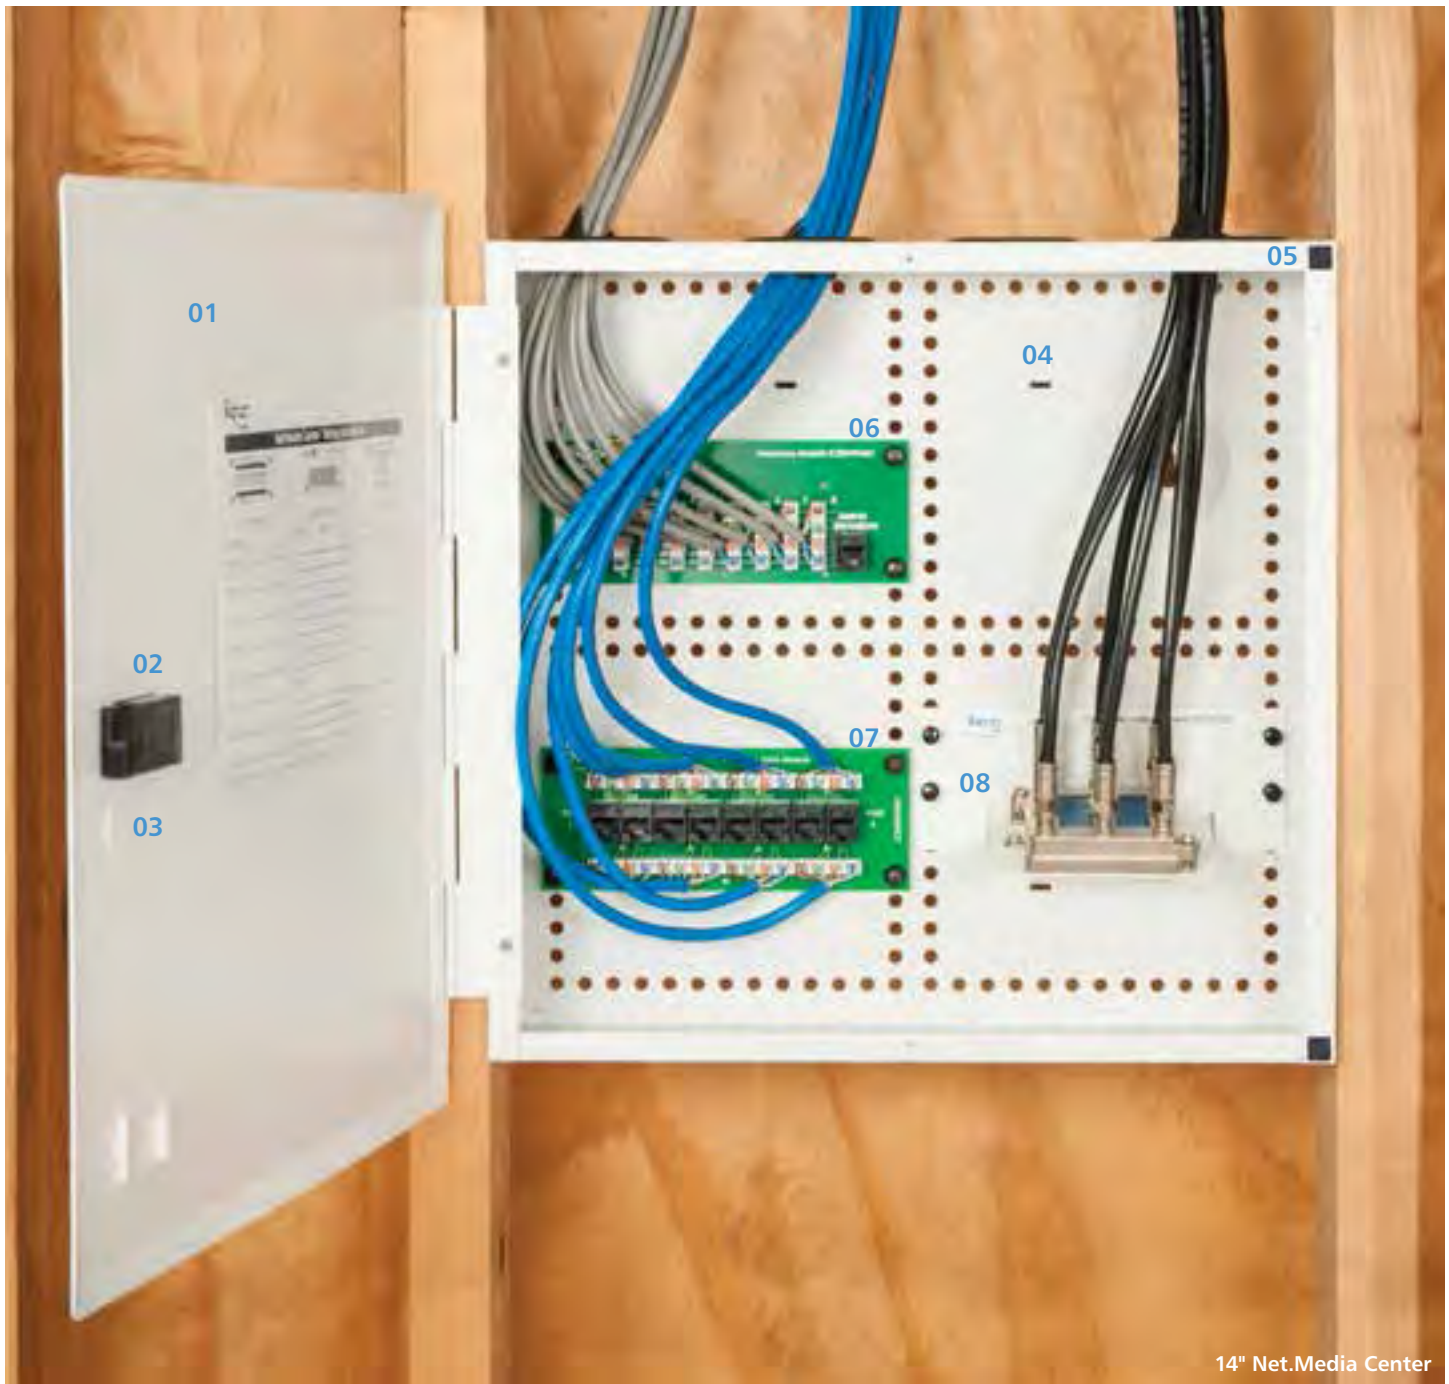

20 Gauge Steel Net.Media Center™ Combos

- For small and single-family homes
- Designed to be stud mounted
- Enclosures are compatible with most major brand modules

- **01** Hinged reversible door
- **02** Door latch
- **03** Lock knockout
- **04** 2" Cable knockouts
- **05** Rubber bumpers
- **06** Voice module

- **07** CAT 6 module
- **08** Video splitter module
- **09** Rubber grommets
- **10** Stud depth measurements
- **11** AC power knockouts
- **12** Extendable mounting tabs