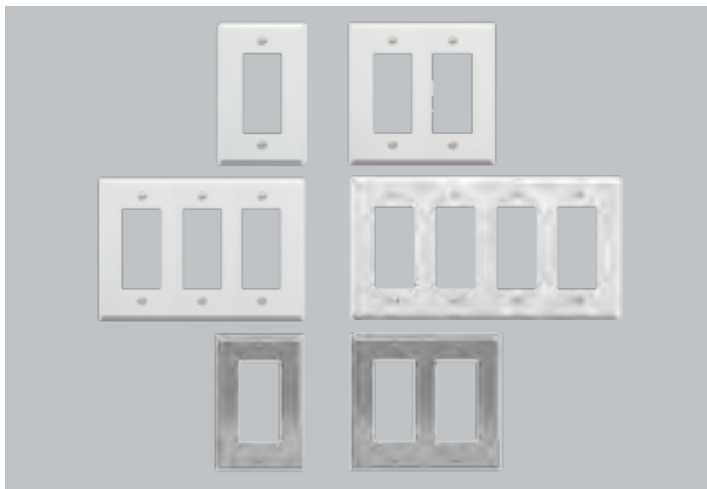

Décorex™ Faceplates

- Decorator style outlets
- Configurable with inserts
- Smooth glossy finish
- Durable ABS plastic

- 1 Insert, Single Gang IC107DFSxx*
- 2 Inserts, Double Gang IC107DFDxx*
- 3 Inserts, Triple Gang IC107DFTWH
- 4 Inserts, Quad Gang IC107DFQWH

Stainless Steel

- 1 Insert, Single Gang IC107DFSSS
- 2 Inserts, Double Gang IC107DFDSS

Décorex™ Inserts

- Configurable with connectors

- Blank IC630DIBxx*
- 1 Port IC107DI1xx*
- 2 Ports IC107DI2xx*
- 3 Ports IC107DI3xx*
- 4 HD Ports IC107DI4xx*
- 6 HD Ports IC107DI6xx*

*Color Options:
See more at icc.com
WH IV