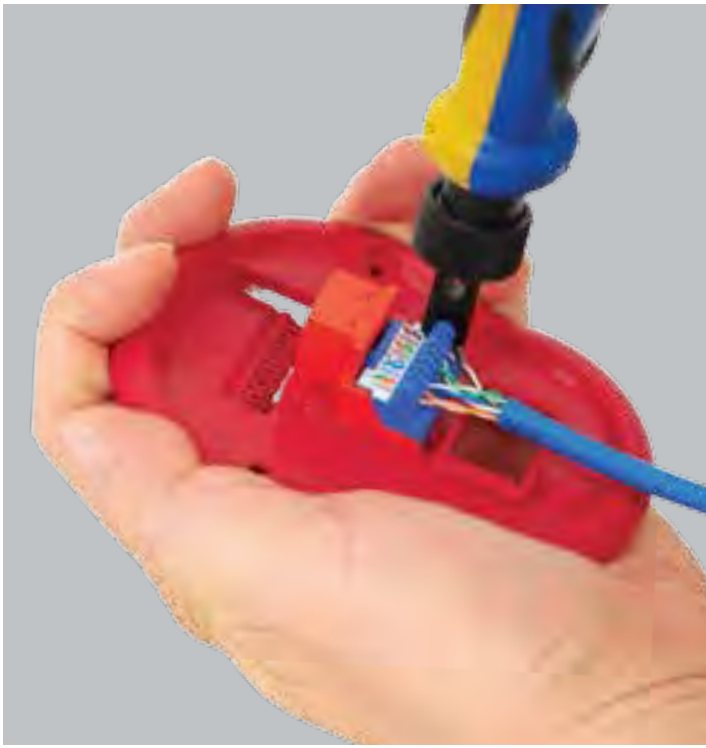

Handheld Termination Aid

- Works with HD and EZ modules
- Provides a base for termination

Aid

ICACSHTA01