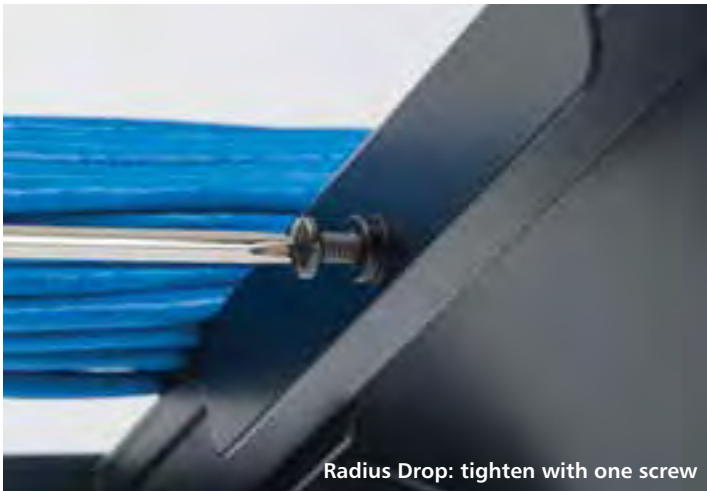

Radius Drops

- Maintains cable's bend radius at drop points

2-Pack ValuePack

ICCMSLRADB

Cable Retainers

- Prevents cable from falling

10-Pack ValuePack

ICCMSLRARP