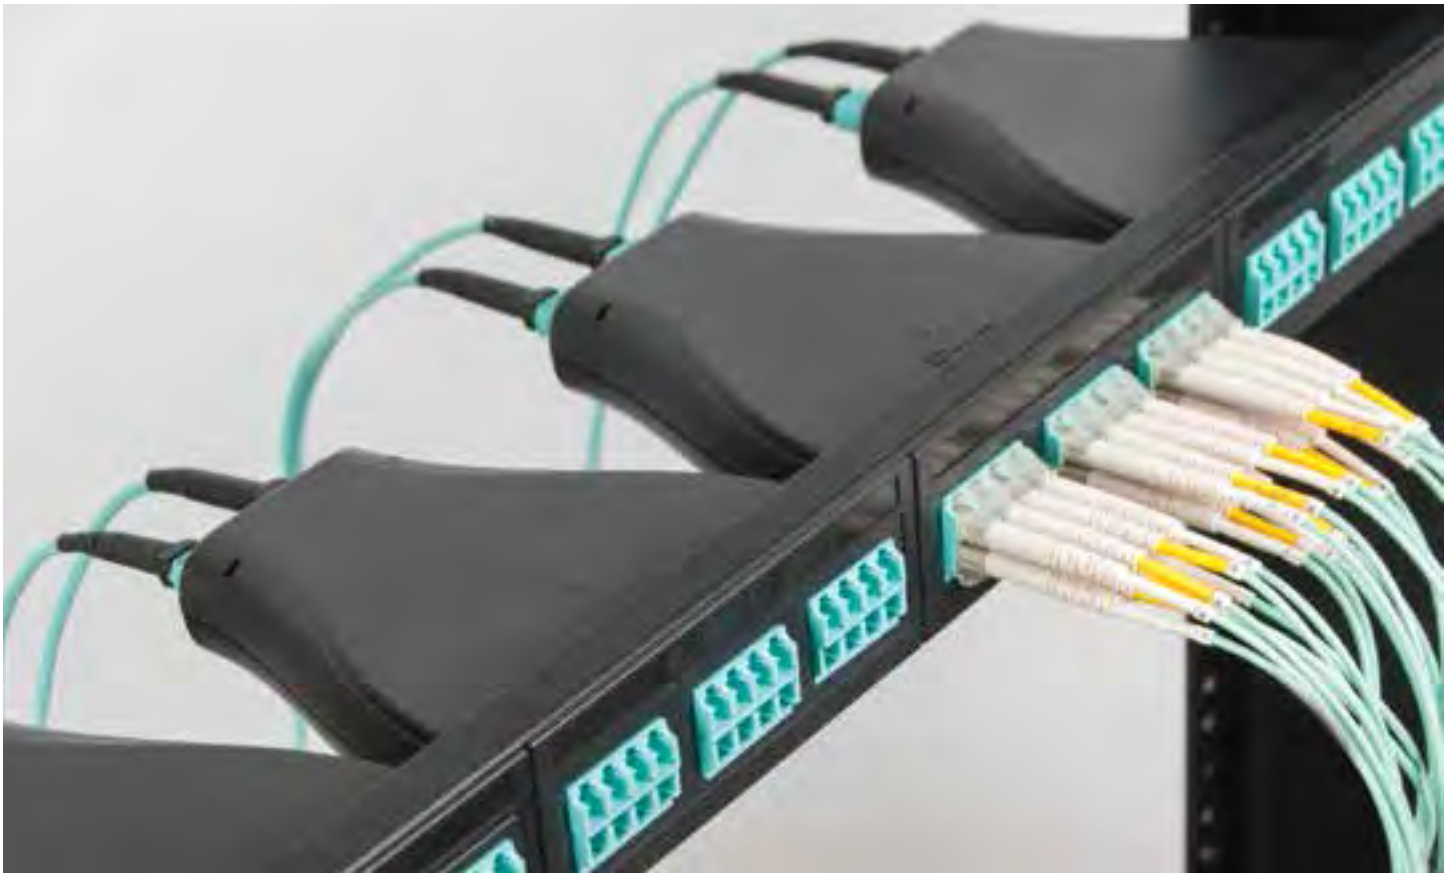

Removable snap-in cassette