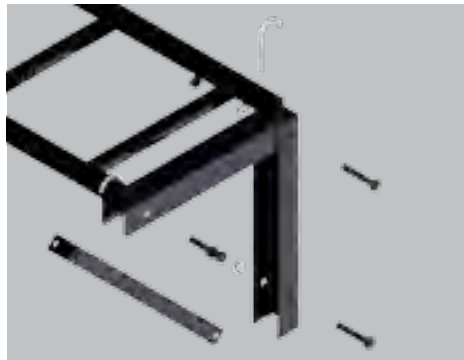

Butt Splices

- Joins ladder rack runway at ends

10-Pack ValuePack

ICCMSLRBSK

Triangle Wall Support

- Holds ladder rack runway to the wall, recommended every 5'

6-Pack ValuePack
Single Support

ICCMSLTWS6
ICCMSLTWSK

Swivel Butt Splices

- Allows ends to adjust to various angles

2-Pack ValuePack

ICCMSLESSK