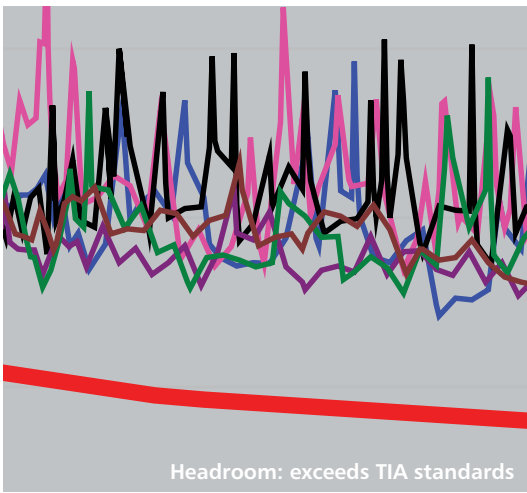

Performance

ICC Premise Cables are tested to meet and exceed TIA® industry performance standards and comply with the strict TIA, UL®, and RoHS® (Restriction of Hazardous Substance) standards.