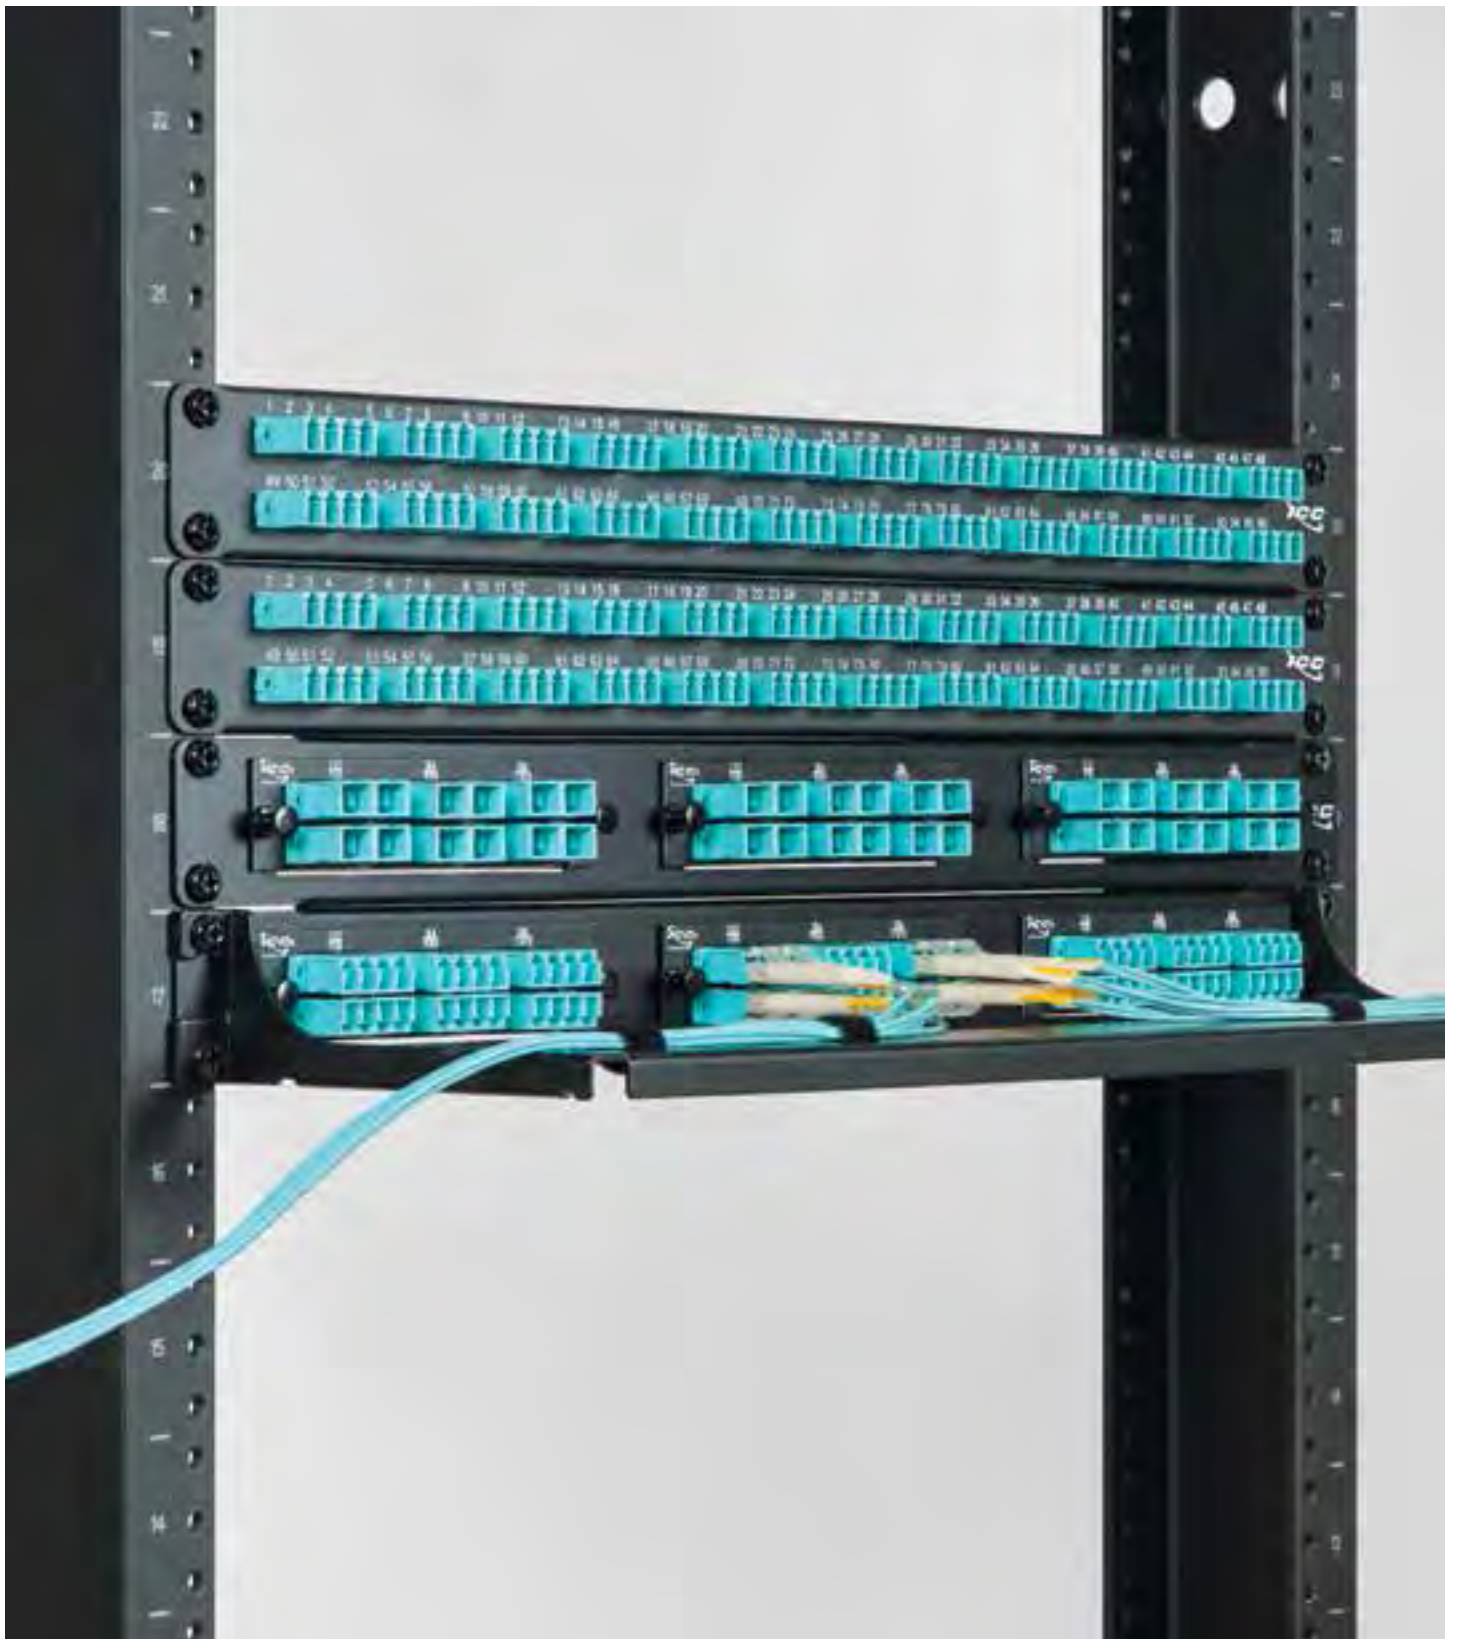

Panel Solutions

Fiber optic patch panels provide a cost-effective solution in an open frame environment. LGX® compatible panels are configurable with fiber adapter panels and MPO cassettes making moves, adds, and changes easy.