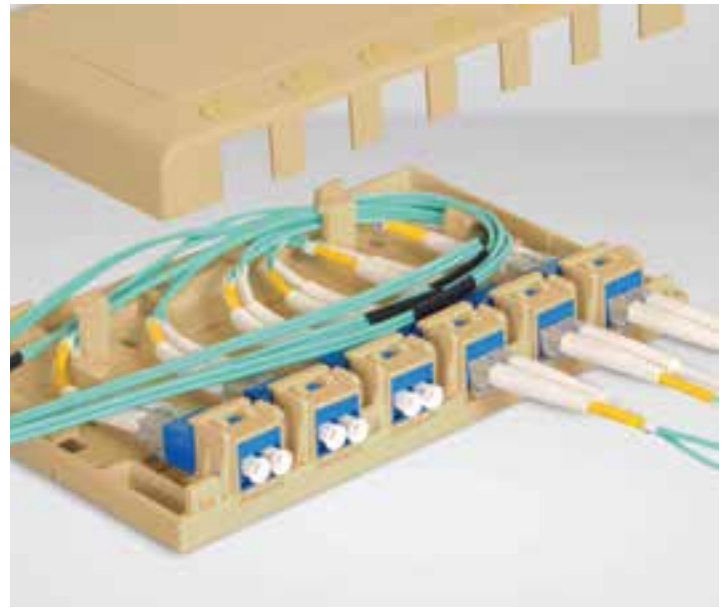

Classic Kitted

- Kitted with EZ keystone jacks
- CAT 5e or voice
- Includes adhesive strips and wood screws for mounting

CAT 5e

1 Port, 1 Connector IC625S51xx*
2 Ports, 2 Connectors IC625S52xx*

6P6C

1 Port, 1 Connector IC625SV1V
2 Ports, 2 Connectors IC625SV2V

Elite™ Configurable

- Two-piece design; cover and base
- Works with raceway and magnets
- Includes icons and mounting hardware: adhesive strips and wood screws

1 Port
2 Ports
4 Ports
6 Ports

IC108SB1xx*
IC108SB2xx*
IC108SB4xx*
IC108SB6xx*

*Color Options:
See more at icc.com