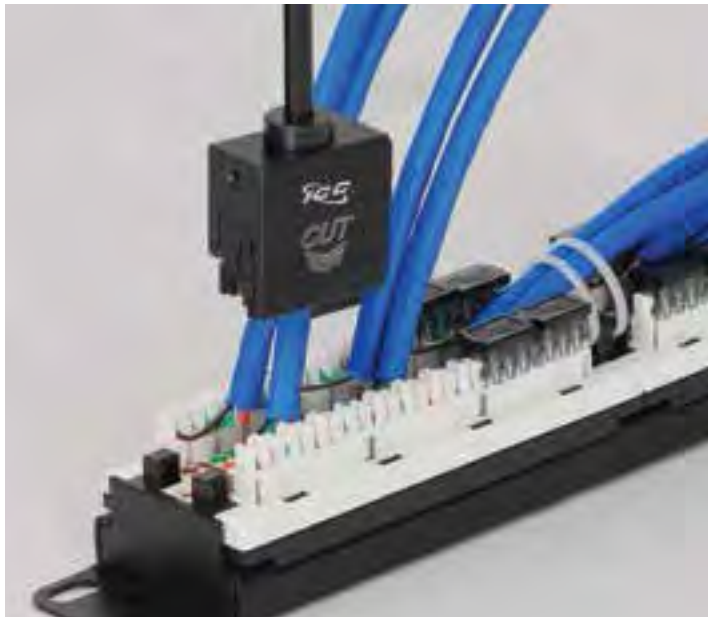

Replacement blades

110 blade ICACS110RB
66 blade ICACS066RB