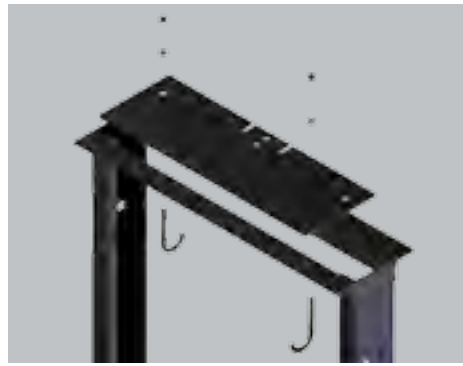

Relay Rack Bracket

- Mounts and secures runway over 2-Post racks

ICCM SLRRBK