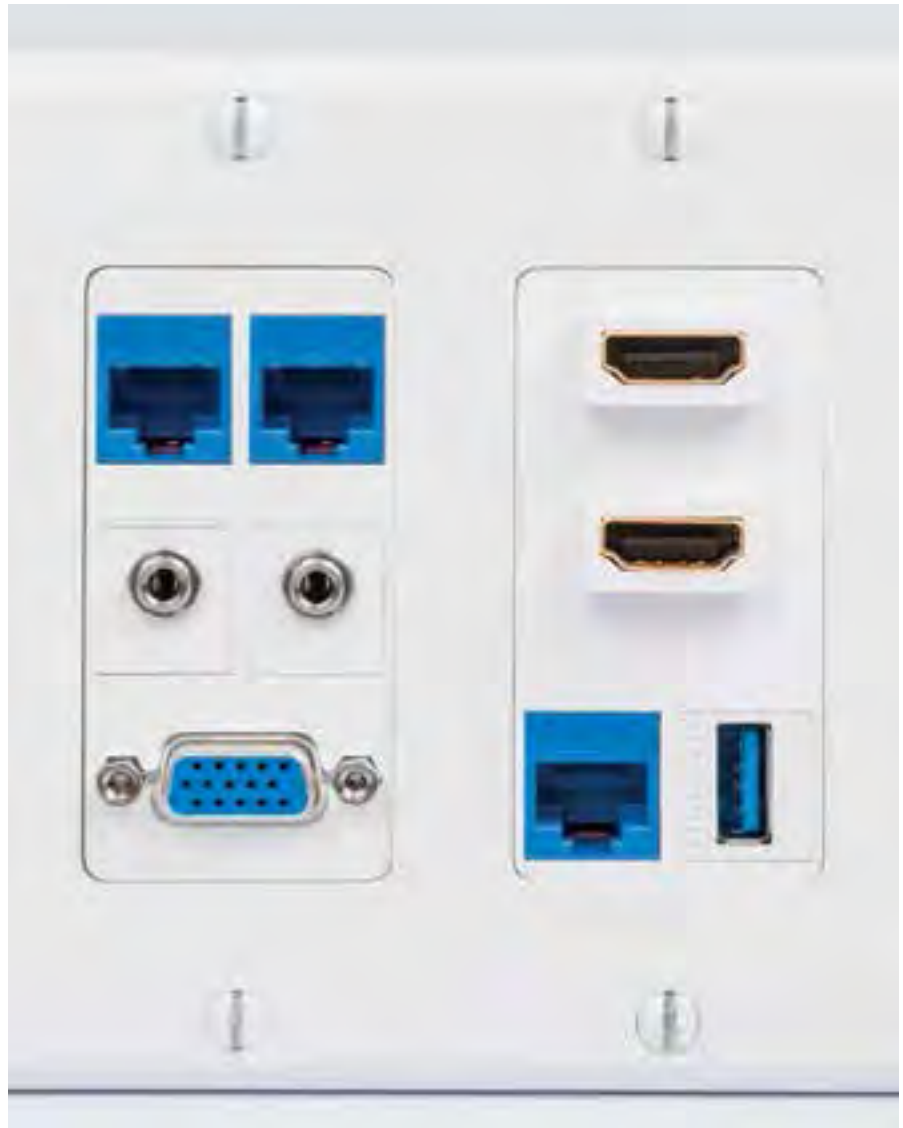

## HD in the Work Area

With a narrow body, up to six HD keystone jacks can be installed in a Decorex™ insert to maximize usage of space. Installing CAT 6A keystone jacks require standard spacing between ports to reduce alien crosstalk.