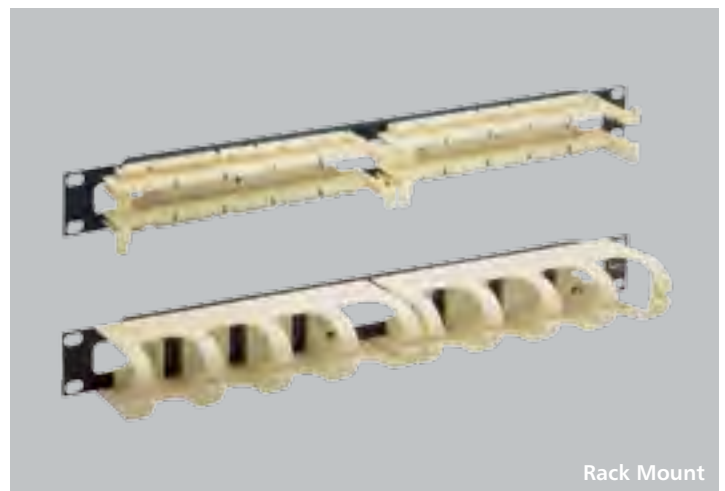

Without Feet

Rack Mount

Kits

- Includes a wiring block with feet
- Includes 110 connecting blocks

CAT 5e

100-Pair	IC110W1004
300-Pair	IC110W3004
100-Pair, Hinged	IC110H1004

CAT 6

96-Pair	IC110WK966

Wiring Blocks

100-Pair with Feet	IC110WF100
300-Pair with Feet	IC110WF300
100-Pair without Feet	IC110NF100
100-Pair, Hinged	IC110WH100

Cable Managers

With Feet	IC110CMBWF
Without Feet	IC110CMBNF

Patch Panels

96-Pair CAT 6 Kit
100-Pair
200-Pair
Cable Manager

IC110PRK61
IC110RM100
IC110RM200
IC110RMCMB

Accessories

Connecting Blocks 100-Packs

4-Pair	IC110CB4PC
5-Pair	IC110CB5PC

Other

Label Holder, 6-Pack	IC110LHLDR
Wire Cap, 50-Pack	IC110TC450