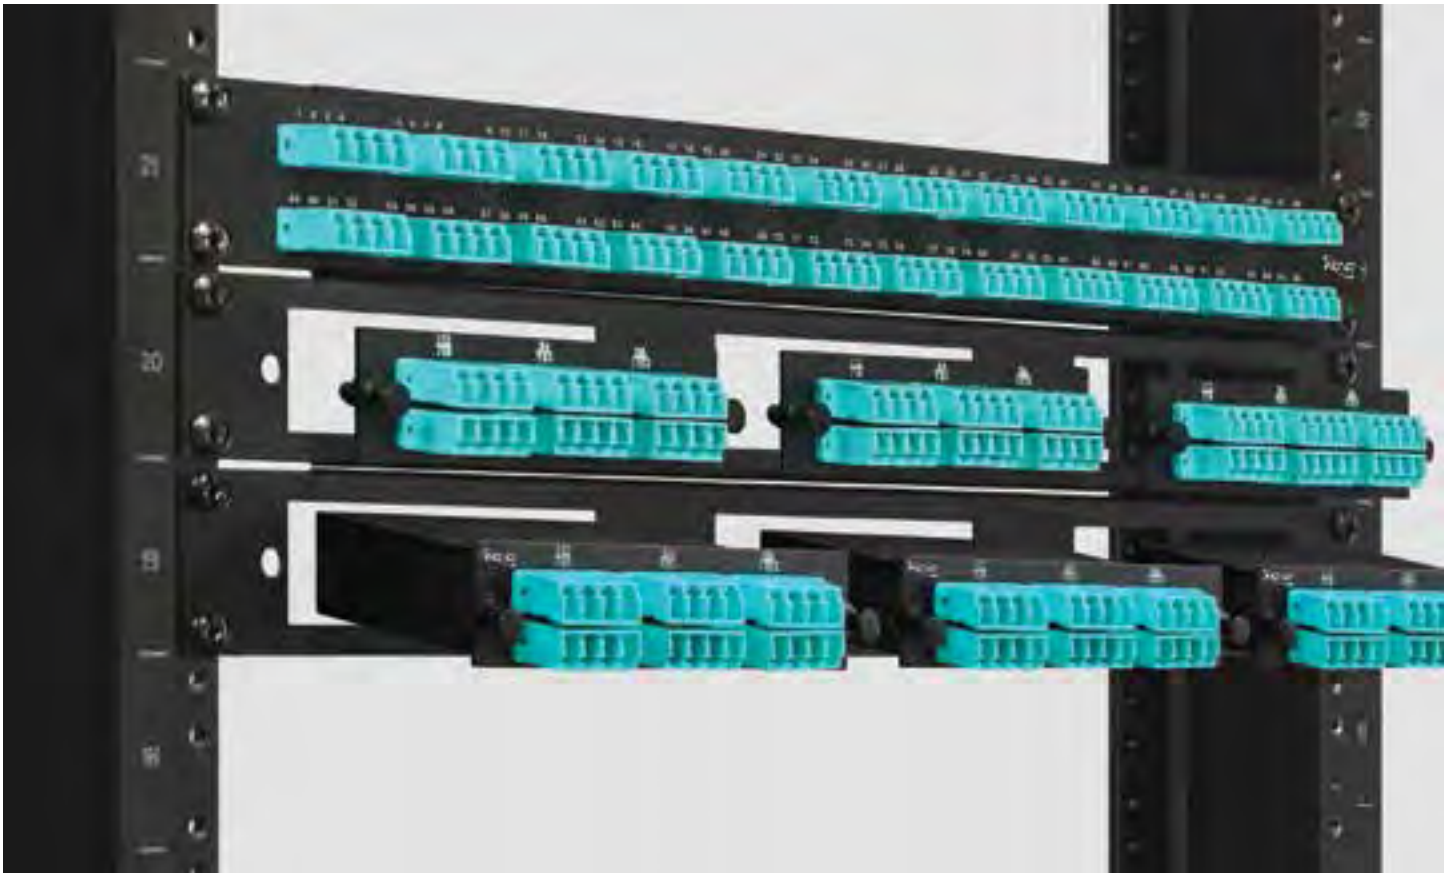

HD LC Quad Fiber Patch Panel, 96 Fibers

- Loaded with 24 LC to LC quad adapters
- Fits 19" EIA rack mount widths
- Includes dust caps

LC quad patch panel, 10G aqua adapters, 1 RMS

ICFP96ML1G