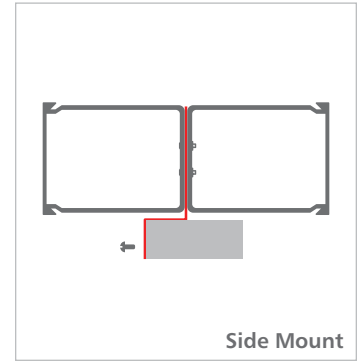

Vertical Finger Duct Panels

Single-sided

2-Pack, Side or Center Mount, Flat Bracket

78" H x 6" W x 5" D ICCMSCMA73

Side Mount, Flat Bracket

78" H x 4" W x 5" D ICCMSCMA84

Side Mount, Z-Bend Bracket

78" H x 4" W x 5" D ICCMSCMA81

35" H x 4" W x 5" D ICCMSCMA21

Double-sided

Center Mount, Z-Bend Bracket

78" H x 4" W x 10" D ICCMSCMA82

35" H x 4" W x 10" D ICCMSCMA22

Side Mount, Z-Bend Bracket

78" H x 4" W x 10" D ICCMSCMA83

35" H x 4" W x 10" D ICCMSCMA23