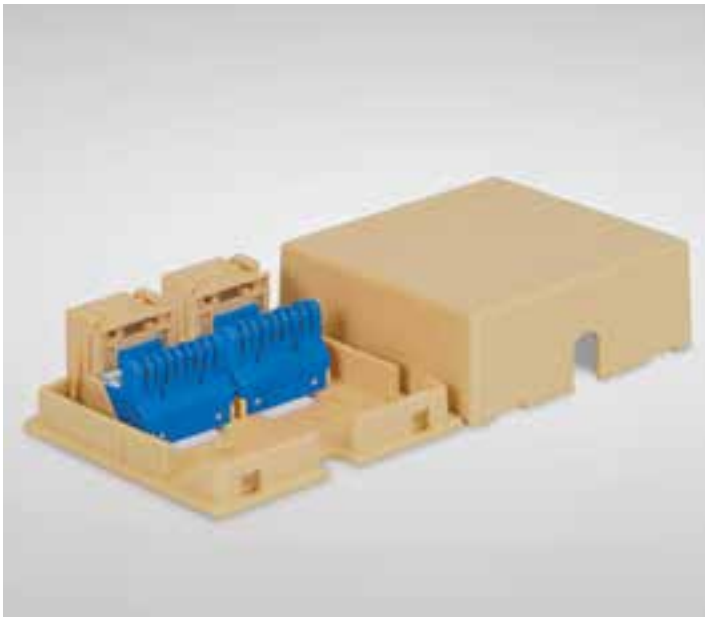

Classic Kitted

- Kitted with EZ keystone jacks
- CAT 5e or voice
- Includes adhesive strips and wood screws for mounting

CAT 5e

1 Port, 1 Connector IC625S51xx*
2 Ports, 2 Connectors IC625S52xx*

6P6C

1 Port, 1 Connector IC625SV1V
2 Ports, 2 Connectors IC625SV2V

Elite™ Configurable

- Two-piece design; cover and base
- Works with raceway and magnets
- Includes icons and mounting hardware: adhesive strips and wood screws

1 Port
2 Ports
4 Ports
6 Ports

IC108SB1xx*
IC108SB2xx*
IC108SB4xx*
IC108SB6xx*

*Color Options:
See more at icc.com