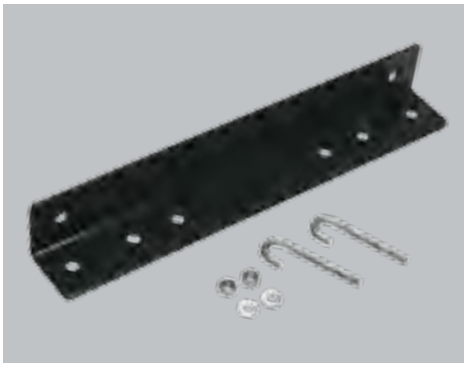

Wall Support Angle

- Mounts runway to the wall

2-Pack ValuePack
Single Support Angle

ICCM SLAWS2
ICCM SLAWSK