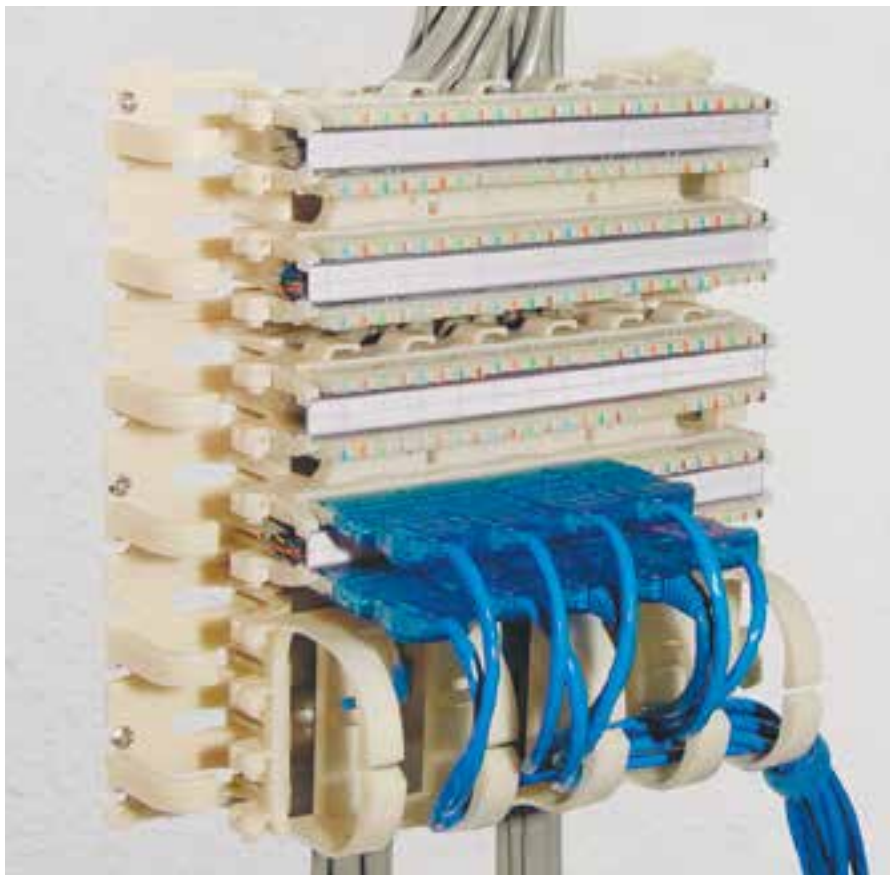

### Configurable Blank Patch Panels

- Install on wall
  - 10" H x 3.30" W x 2.40" D
  - Configurable with modular connectors
  - Two-piece design; patch panel with 89D mounting bracket
- |               |            |  |
|---------------|------------|--|
| 12 HD Ports   | IC107BP12V |  |
| 8 HD/EZ Ports | IC107BP8VB |  |