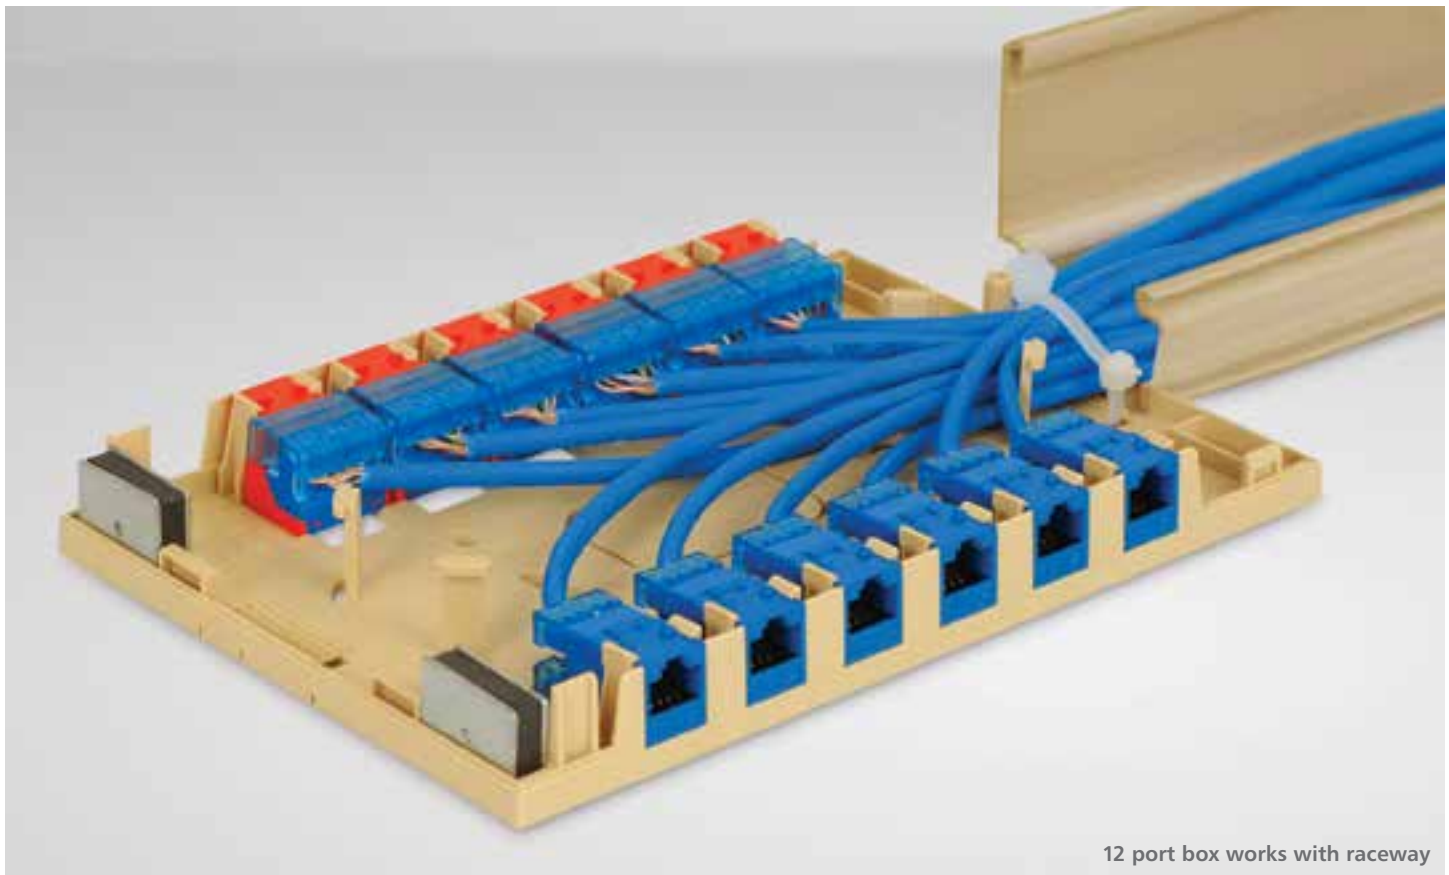

12 port box works with raceway