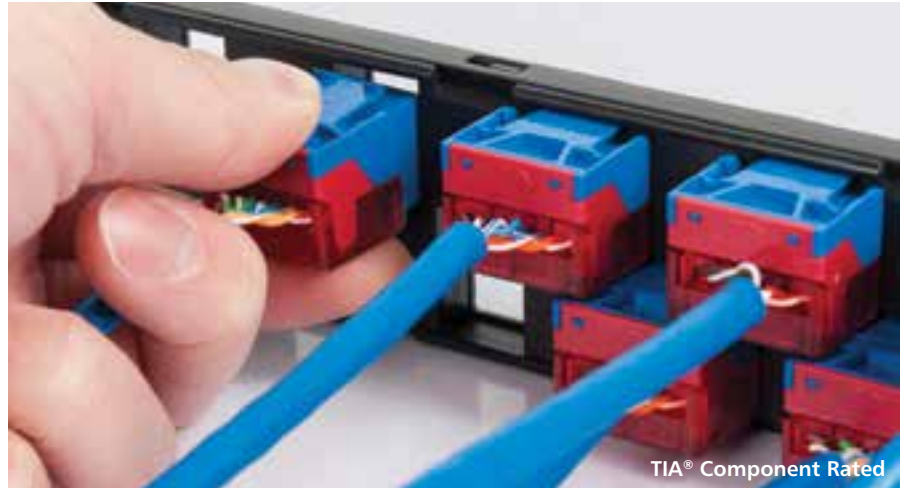

## EZ<sup>®</sup> in the Work Area

EZ keystone jacks work with a wide variety of faceplates, surface mount boxes, mounting boxes, and mobile patch boxes.

24 ports in 1 RMS

Easy to service and manage

TIA® Component Rated

## EZ® in the Telecom Closet

With a wider body, EZ keystone jacks are staggered on patch panels to allow for easy insertion and removal.

Install in faceplates

Install in blank patch panels