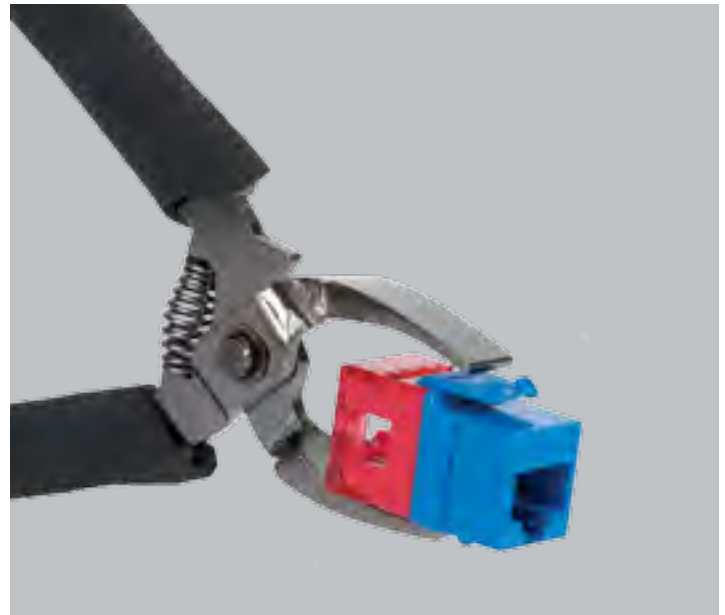

Connector Removal Tool

- Removes modular keystone connectors in tight spaces
- Narrow profile head

Tool

ICACSP481