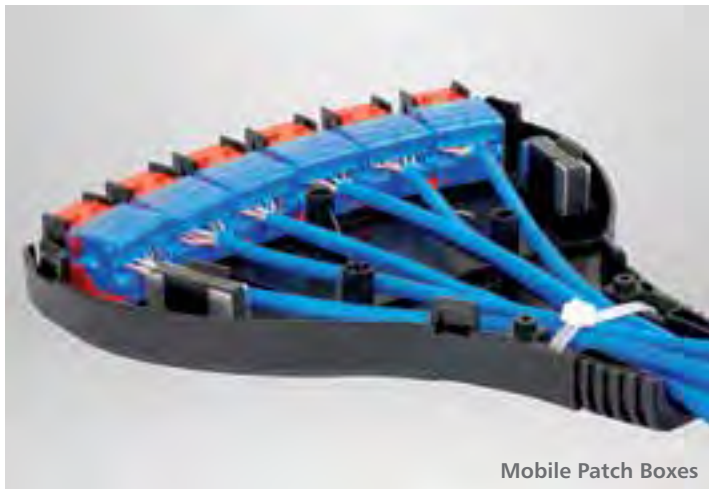

<sup>1</sup>Color Options:  
See more at [icc.com](http://icc.com)

Easy to grip

Six EZs in a single gang

Comes pre-kitted in surface mount boxes

Mobile Patch Boxes

## EZ<sup>®</sup> in the Work Area

EZ keystone jacks work with a wide variety of faceplates, surface mount boxes, mounting boxes, and mobile patch boxes.

24 ports in 1 RMS

Easy to service and manage

TIA® Component Rated

## EZ® in the Telecom Closet

With a wider body, EZ keystone jacks are staggered on patch panels to allow for easy insertion and removal.

Install in faceplates

Install in blank patch panels