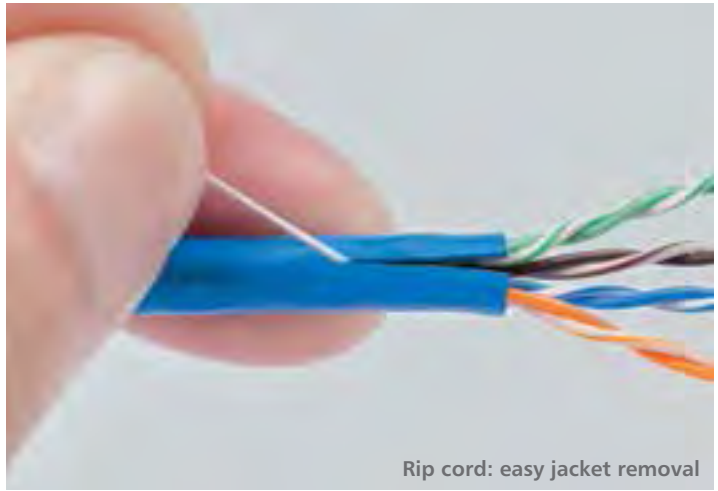

Sequential footage markings

Bare solid copper

X separator: reduces crosstalk

Rip cord: easy jacket removal

**CAT 6A 650 MHz**

- 1000 feet per reel

**UTP**

Riser ICCABR6Axx<sup>1</sup>  
Plenum ICCABP6Axx<sup>1</sup>