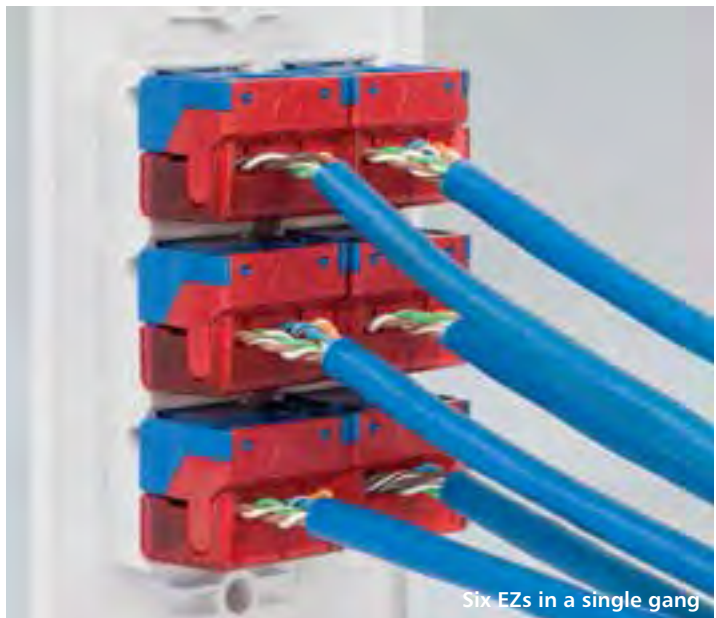

Accepts A/V connectors

Accepts HD and EZ® connectors

Double gang, 12 ports

Six EZs in a single gang