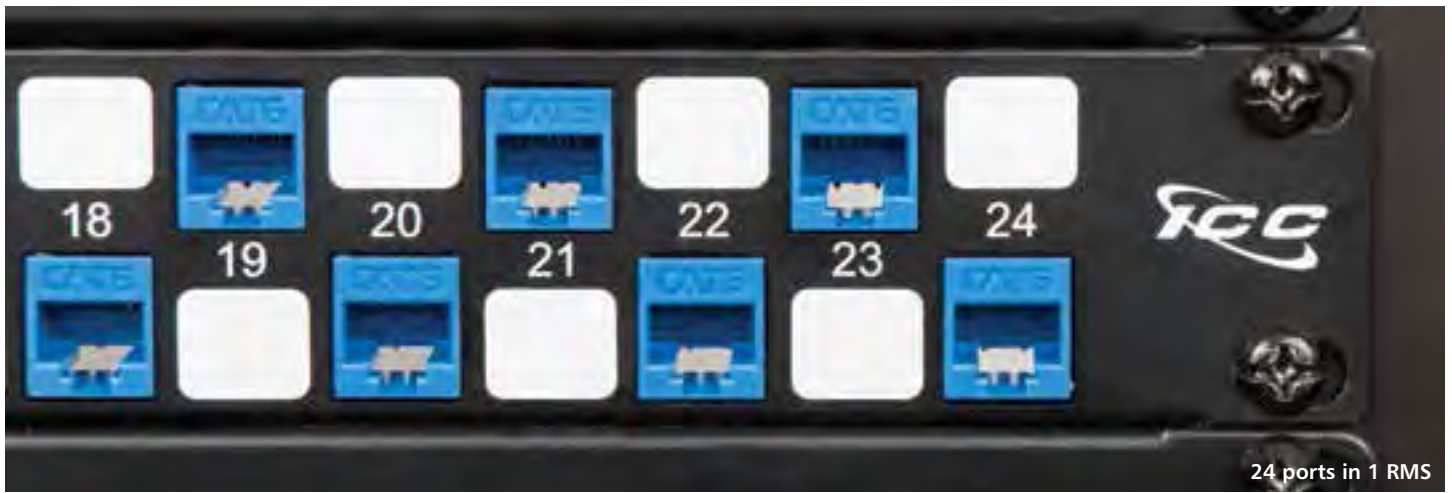

<sup>1</sup>Color Options:  
See more at [icc.com](http://icc.com)

Easy to grip

Six EZs in a single gang

Comes pre-kitted in surface mount boxes

Mobile Patch Boxes

## EZ<sup>®</sup> in the Work Area

EZ keystone jacks work with a wide variety of faceplates, surface mount boxes, mounting boxes, and mobile patch boxes.

24 ports in 1 RMS

Easy to service and manage

TIA® Component Rated

## EZ® in the Telecom Closet

With a wider body, EZ keystone jacks are staggered on patch panels to allow for easy insertion and removal.

Install in faceplates

Install in blank patch panels