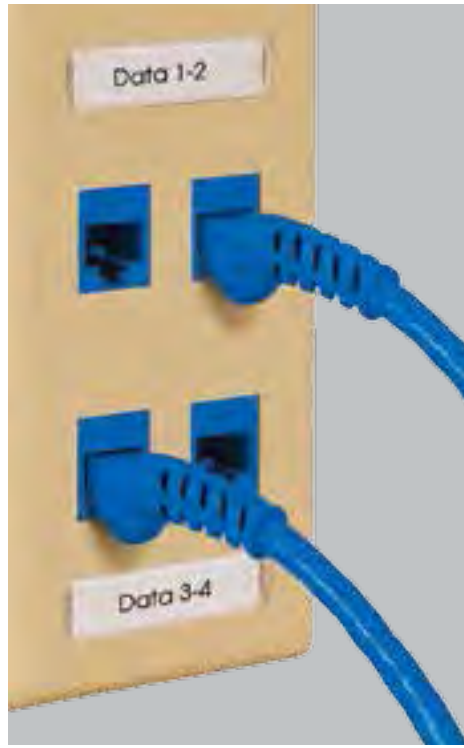

Configurable Station ID

1 Port	IC107S01xx*
2 Ports	IC107S02xx*
3 Ports	IC107S03xx*
4 Ports	IC107S04xx*
6 Ports	IC107S06xx*