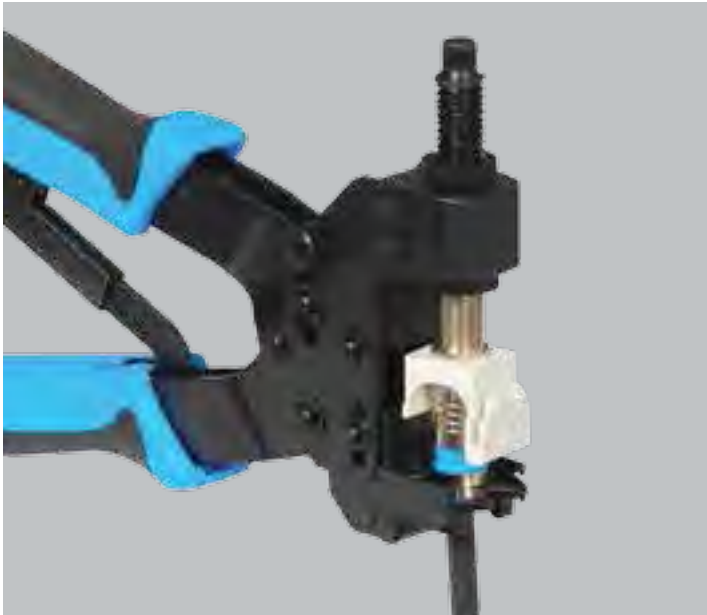

Universal Compression Tool

- Compress F-Type, RCA, BNC, and BNC 90° compression connectors and modular compression connectors
- Ergonomic design provides a firm and comfortable grip

Tool ICACSCT01U

F-Type Connectors 100-Packs

RG-6, compression ICRDSAV01C
RG-6Q, compression ICRDSAV04C
RG-59, compression ICRDSAV59C

F-Type Modular Connectors

RG-6Q, compression IC107FQGWH