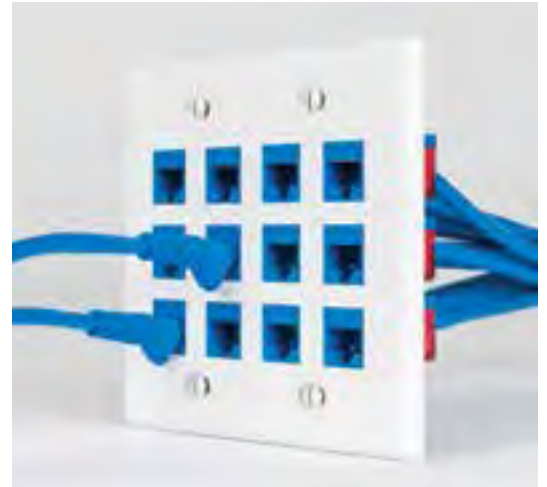

One Vendor

Ease of Installation

ICC engineers its products to keep installation simple, minimizing training time and reducing labor cost.