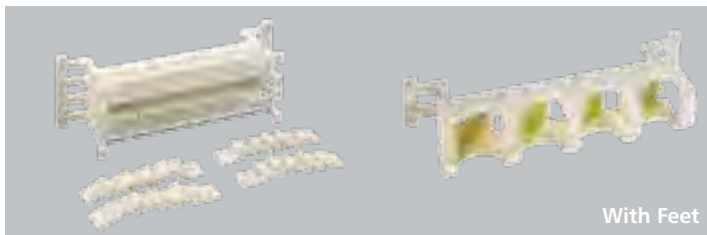

### Configurable Blank Patch Panels

- Install on wall
  - 10" H x 3.30" W x 2.40" D
  - Configurable with modular connectors
  - Two-piece design; patch panel with 89D mounting bracket
- |               |            |  |
|---------------|------------|--|
| 12 HD Ports   | IC107BP12V |  |
| 8 HD/EZ Ports | IC107BP8VB |  |