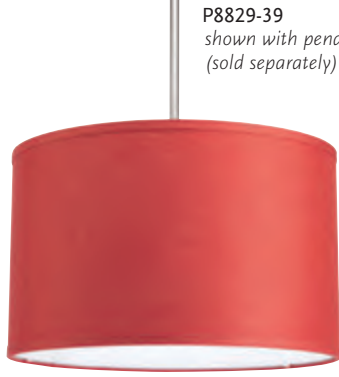

P8829-59
shown with pendant kit (sold separately)