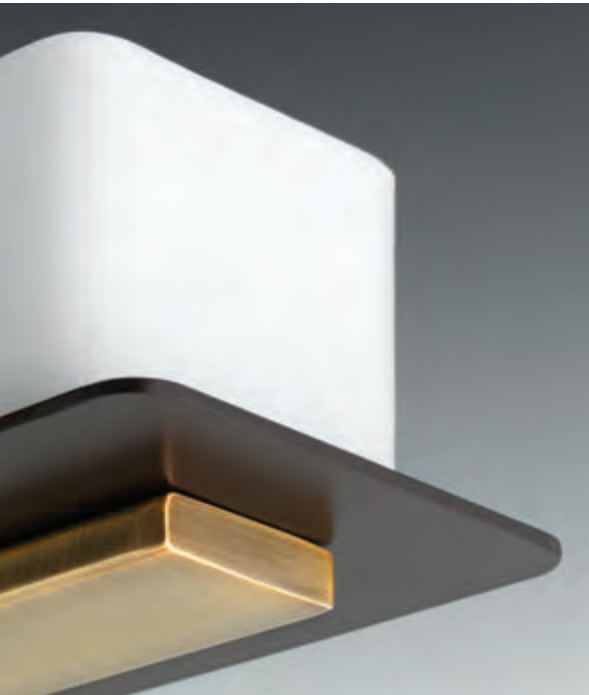

A COMPACT LINEAR BATH AND VANITY COLLECTION WITH BOTH MODERN AND NATURAL HIGHLIGHTS. ETCHED OPAL GLASS AND DUAL FINISHES – ANTIQUE BRONZE WITH NATURAL BRASS HIGHLIGHTS AND BRUSHED NICKEL WITH POLISHED CHROME HIGHLIGHTS.

P2717-09