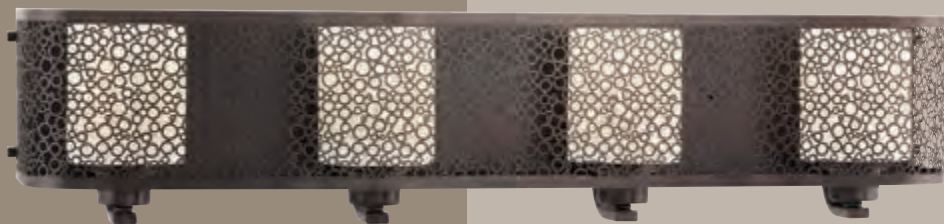

P2163-09

P2163-20

MINGLE FEATURES A DECORATIVE METAL FRAME WITH ALTERNATING CIRCULAR SHAPES. THE SOFTLY PATTERNED LIGHT SETS THE RIGHT MOOD FOR A VARIETY OF BATH AND VANITY SETTINGS. ANTIQUE BRONZE WITH NATURAL PARCHMENT GLASS OR BRUSHED NICKEL WITH ETCHED PARCHMENT GLASS.