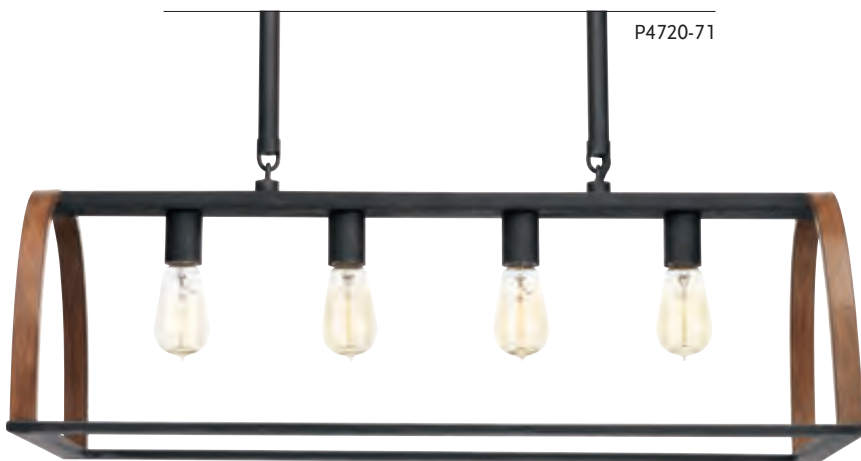

FOUR-LIGHT LARGE PENDANT

P5191-20 Antique Bronze
Size: 25" dia., 28-1/4" ht. Overall
ht. w/chain 102"; wire 15'.
Lamps: Four medium base
lamps, each 60w max.

P5191-20
shown with
P7827-01 vintage lamps

Trestle

Shown: P5168-71 pendants with P7825-01 vintage lamps.

FIXTURES WITHIN THE TRESTLE COLLECTION OFFER A HANDSOME LOOK FOR INDUSTRIAL OR RUSTIC LIVING SPACES. THE GILDED IRON FINISH IS ENHANCED BY HAND-PAINTED GOLDEN OAK ACCENTS.

FOUR-LIGHT LINEAR CHANDELIER

P4720-71 Gilded Iron with hand-painted golden oak accents
Size: 32-1/2" L., 15" W., 20-3/8" ht.
Overall ht. w/chain 95"; wire 15'.
Lamps: Four medium base lamps, each 60w max.

ONE-LIGHT PENDANT

P5152-71 Gilded Iron with hand-painted golden oak accents
Size: 14" dia., 8-3/4" ht. Overall ht. w/chain 72"; wire 10'.
Lamp: One medium base lamp, 60w max.

FOUR-LIGHT PENDANT

P5168-71 Gilded Iron with hand-painted golden oak accents
Size: 20" dia., 17" ht. Overall ht. w/stem 92"; wire 15'.
Lamps: Four medium base lamps, each 60w max.