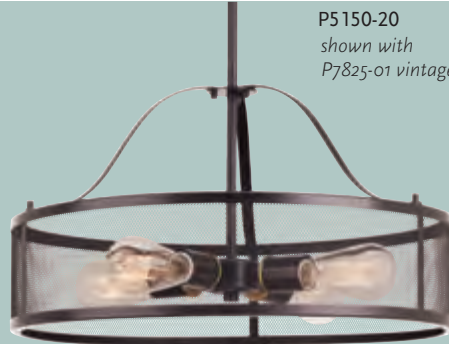

P5150-20
shown with
P7825-01 vintage lamps

FOUR-LIGHT PENDANT

P5150-20 Antique Bronze
Size: 20" dia., 11-3/4" ht. Overall
ht. w/chain 87"; wire 15'.
Lamps: Four medium base
lamps, each 100w max.