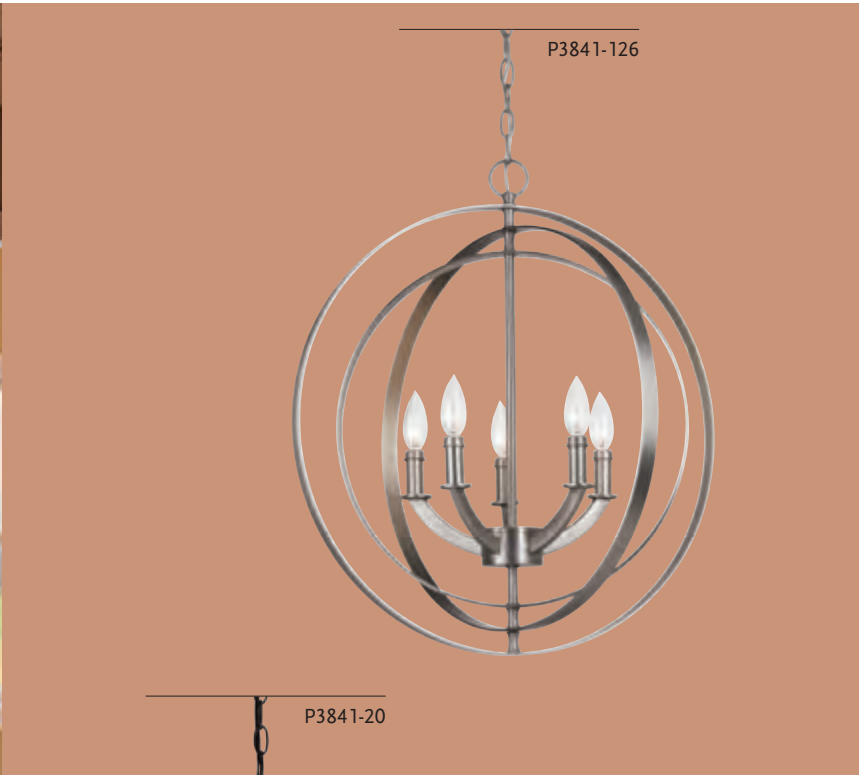

MINI-PENDANT

P5300-20W Antique Bronze

Includes 6' of chain and two 6" stems.

Size: 7-1/4" dia., 6-1/2" ht.

Overall ht. w/chain or stem 94"; wire 10'.

Lamp: One medium base lamp, 100w max.

A CURRENT, TRULY TRANSITIONAL STYLE IS ACHIEVED WITH BRAVO'S FREE FLOWING ARMS THAT ARE GRACEFULLY SUSPENDED WITH FLUTED SHAPED GLASS. THE POPULAR BRAVO COLLECTION NOW COMES WITH AN ANTIQUE BRONZE FINISH WITH WHITE ETCHED GLASS SHADES.

P2007-20W

FIVE-LIGHT BATH

P2016-20W Antique Bronze
 Size: 46-1/4" W., 8-7/8" ht.
 Extends 8-3/4". H/CTR 6-3/8".
 Lamps: Five medium base lamps, each 100w max.

P2016-20W

All bath fixtures mount up or down.

INSPIRED BY ANCIENT ARMILLARY SPHERES, EQUINOX CONTINUES TO EXPAND WITH FIXTURE OPTIONS WITHIN ITS FAMILY.

Equinox

FIVE-LIGHT PENDANT
P3841-126 Burnished Silver
P3841-20 Antique Bronze
Size: 22" dia., 24-3/8" ht.
Overall ht. w/chain 99-1/2";
wire 15'.
Lamps: Five candelabra base
lamps, each 60w max.