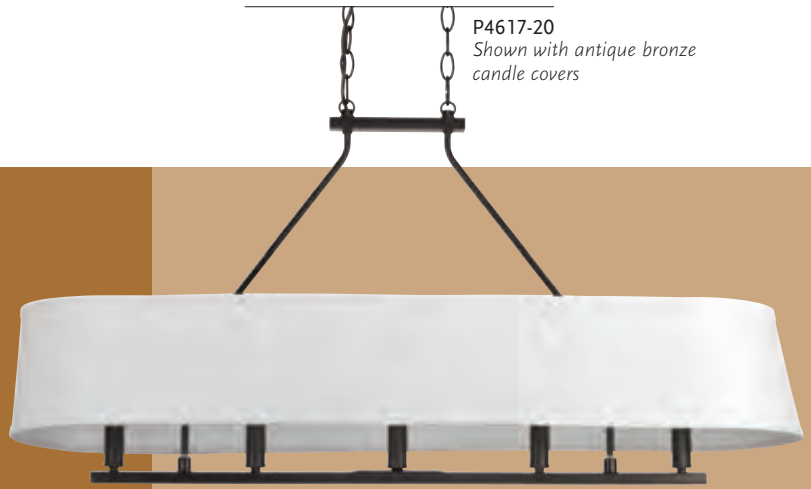

P2146-15

P2146-20

P2149-20

All bath fixtures mount up or down.

CHERISH

FIVE-LIGHT LINEAR CHANDELIER

P4617-09 Brushed Nickel

P4617-20 Antique Bronze

Size: 40" L., 12" W., 20-3/8" ht.

Overall ht. w/chain 95"; wire 15'.

Lamps: Five candelabra base lamps, each 60w max.

Coordinates with Markor and Arden fixtures.

TRADITIONAL LINEAR ISLAND LIGHT AND ELEGANT CHANDELIER OPTIONS ARE MODERNIZED WITH A SUMMER LINEN SHADE. THE ANTIQUE BRONZE FIXTURES INCLUDE BOTH BRONZE AND NATURAL BRASS CANDLE COVER OPTIONS ALLOWING HOMEOWNERS TO COMPLEMENT MIXED METAL STYLING WITHIN A ROOM.