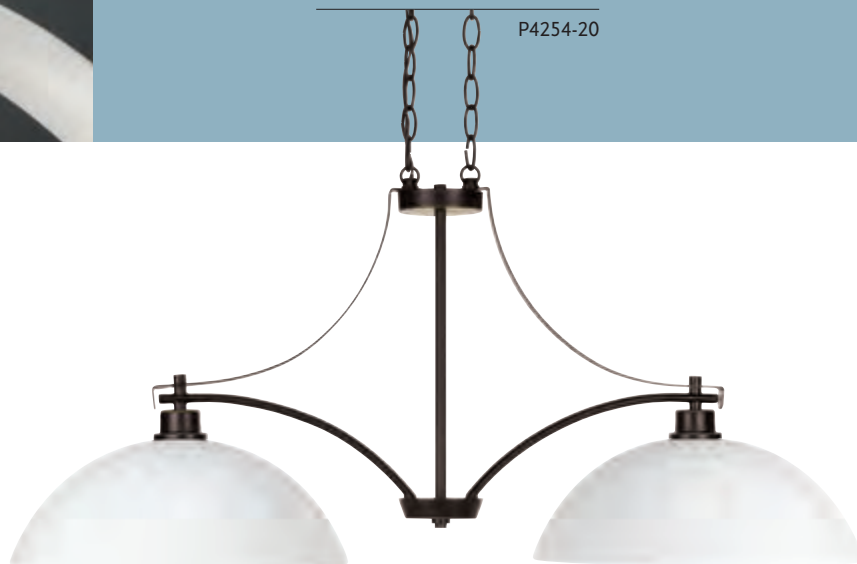

Legend

A TWO-LIGHT ISLAND FIXTURE AND A TWELVE-LIGHT CHANDELIER ROUND OUT THE POPULAR FAMILY KNOWN FOR ITS STUNNING, SCULPTED GLASS. SMOOTH AND POLISHED ON THE OUTSIDE, YET DISPLAYING A SUBTLE, NATURE-INSPIRED PATTERN ON THE INSIDE, THIS ELEGANT DESIGN APPEARS TO COME ALIVE WHEN ILLUMINATED.

P4254-20

TWO-LIGHT LINEAR CHANDELIER

P4254-09 Brushed Nickel

P4254-20 Antique Bronze

Size: 36" L., 14" W., 16-7/8" ht.

Overall ht. w/chain 92"; wire 15'.

Lamps: Two medium base lamps, each 100w max.