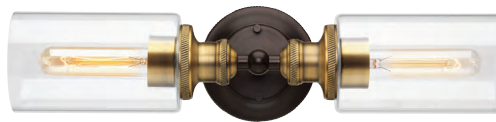

TWO-LIGHT BATH

P2809-20 Antique Bronze with natural brass accents

P2809-81 Antique Nickel with polished chrome accents.

Size: 18-1/2" W., 4-3/4" ht.

Extends 7". H/CTR 2-3/8".

Lamps: Two medium base lamps, each 100w max.