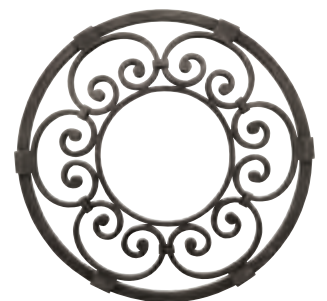

Shown: Bottom of chandelier.