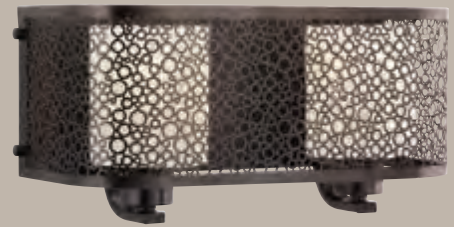

Mingle

P2162-20