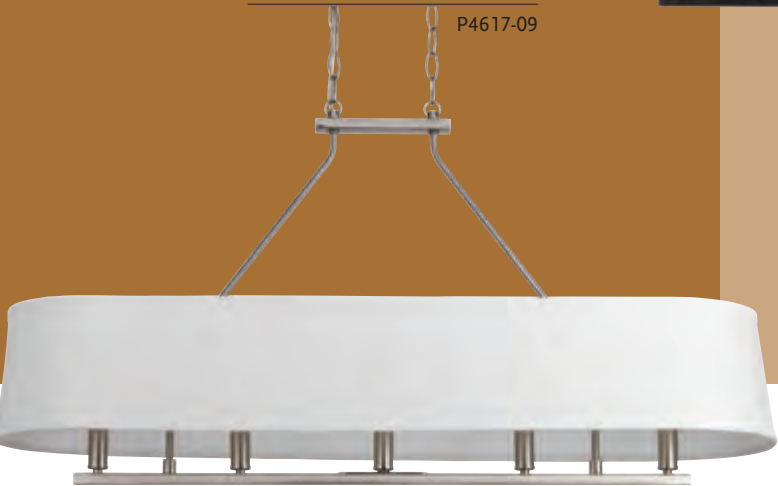

P2146-15

P2146-20

P2149-20

All bath fixtures mount up or down.

CHERISH

FIVE-LIGHT LINEAR CHANDELIER

P4617-09 Brushed Nickel

P4617-20 Antique Bronze

Size: 40" L., 12" W., 20-3/8" ht.

Overall ht. w/chain 95"; wire 15'.

Lamps: Five candelabra base lamps, each 60w max.

Coordinates with Markor and Arden fixtures.

TRADITIONAL LINEAR ISLAND LIGHT AND ELEGANT CHANDELIER OPTIONS ARE MODERNIZED WITH A SUMMER LINEN SHADE. THE ANTIQUE BRONZE FIXTURES INCLUDE BOTH BRONZE AND NATURAL BRASS CANDLE COVER OPTIONS ALLOWING HOMEOWNERS TO COMPLEMENT MIXED METAL STYLING WITHIN A ROOM.