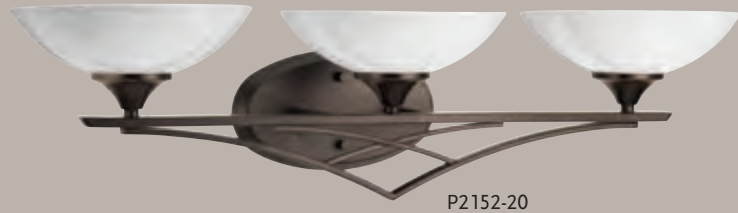

A FRAME INSPIRED BY MODERN GRAPHIC DESIGN
THRIVES IN THIS COLLECTION BY PROVIDING ARTFUL
DETAILS TO ENHANCE VISUAL SPACE.

ONE-LIGHT BATH

P2150-20 Antique Bronze
Size: 9" W., 14-1/4" ht.
Extends 10-1/4". H/CTR 4-1/2".
Lamp: One G9 halogen lamp,
60w max.

TWO-LIGHT BATH

P2151-20 Antique Bronze
Size: 19-5/8" W., 7-1/2" ht.
Extends 10". H/CTR 4-3/8".
Lamps: Two G9 halogen lamps,
each 60w max.

THREE-LIGHT BATH

P2152-20 Antique Bronze
Size: 30-1/8" W., 7-3/8" ht.
Extends 10". H/CTR 4-3/8".
Lamps: Three G9 halogen
lamps, each 60w max.

FOUR-LIGHT BATH

P2153-20 Antique Bronze
Size: 40-5/8" W., 7-3/8" ht.
Extends 10". H/CTR 4-3/8".
Lamps: Four G9 halogen
lamps, each 60w max.

SKG0905LED27 or P7818-01
lamp recommended.

Bath fixtures mount up or down.