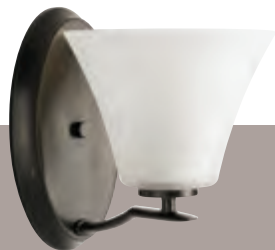

A CURRENT, TRULY TRANSITIONAL STYLE IS ACHIEVED WITH BRAVO'S FREE FLOWING ARMS THAT ARE GRACEFULLY SUSPENDED WITH FLUTED SHAPED GLASS. THE POPULAR BRAVO COLLECTION NOW COMES WITH AN ANTIQUE BRONZE FINISH WITH WHITE ETCHED GLASS SHADES.

ONE-LIGHT BATH

P2004-20W Antique Bronze
Size: 7-1/4" W., 9" ht.
Extends 8-3/4". H/CTR 4-1/2".
Lamp: One medium base lamp, 100w max.

P2004-20W

TWO-LIGHT BATH

P2005-20W Antique Bronze
Size: 17" W., 8-1/2" ht.
Extends 8-3/4". H/CTR 6".
Lamps: Two medium base lamps, each 100w max.