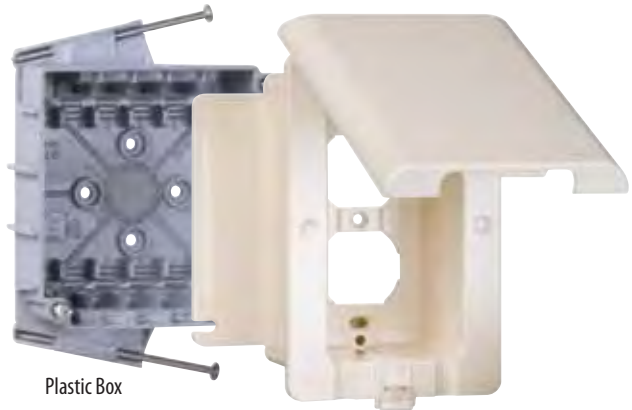

RECESSED COVERS

RECESSED IN-USE DEVICE COVERS

- More Stylish and Safe Than Ordinary Outlets
- Accepts Paint and Wallpaper
- Weatherproof While-In-Use
- **NEMA 3R** Compliant
- Hides Unsightly Plugs
- Tamper Resistant
- **UL LISTED** & Meets OSHA and NEC® Requirements

RECESSED COVERS

TayMac recessed receptacle covers are designed to hide electrical outlets while creating a clean wall surface and increased safety. The cover is made from a specially engineered material that can easily be painted or wallpapered. TayMac recessed covers are suitable for interiors and exteriors, both commercial or residential, and have a weatherproof rating while in use. Recessed makes work areas safe while keeping a clean and sleek design. The neutral bone (off-white) color can easily be painted or wallpapered to match any setting.

BENEFITS OF RECESSED COVERS

- Assures that household items such as small kitchen appliances, power tools, holiday lights, and garden lights remain plugged in.
- Furniture and decorative art can be placed flush against the wall without the ends of cords getting crushed or bent.
- Offers parents greater protection for their young children with the unique latching cover.
- Increases safety in commercial locations with busy foot traffic, such as airport terminals, hotel lobbies, and restaurants.
- Prevents office computers and machines from accidentally becoming unplugged.

71202

71204

71206