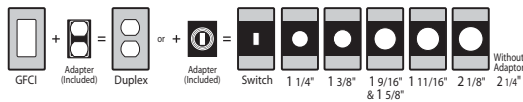

Meets or Exceeds
EXTRA-DUTY
Specifications!

8 in 1

CONFIGURATIONS

8 in 1
CONFIGURATIONS

55 in 1
CONFIGURATIONS

Multiple combinations of duplex, GFCI, switch, and rounds:
1 1/4\", 1 3/8\", 1 9/16\", 1 5/8\", 1 11/16\", 2 1/8\", 2 1/4\", 2 7/16\"