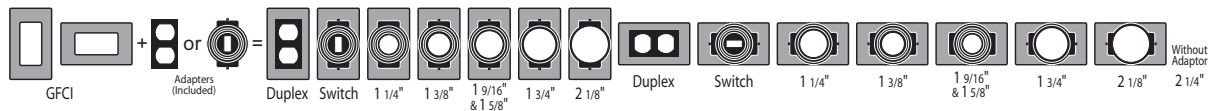

TAYMAC ITEM #	UPC NUMBER	DESCRIPTION	DEPTH	COLOR	SHELF PACK	SHELF PACK WEIGHT (LBS)
1-Gang Flat Expandable In-Use Covers						
ML400G	0-92326-11059-4	8-in-1 Flat Expandable	1" to 3.5"	Gray	10	4.10
ML400GA	0-92326-11162-1	8-in-1 Flat Expandable w/ Round Box Adaptor	1" to 3.5"	Gray	8	4.04
ML450G	0-92326-11186-7	16-in-1 Flat Expandable Vertical/Horizontal	1" to 3.5"	Gray	10	4.32
ML450GA	0-92326-11239-0	16-in-1 Flat Expandable Vertical/Horizontal w/ Round Box Adaptor	1" to 3.5"	Gray	8	4.32
ML450W	0-92326-11310-6	16-in-1 Flat Expandable Vertical/Horizontal	1" to 3.5"	White	10	4.32
ML450Z	0-92326-11311-3	16-in-1 Flat Expandable Vertical/Horizontal	1" to 3.5"	Bronze	10	4.32