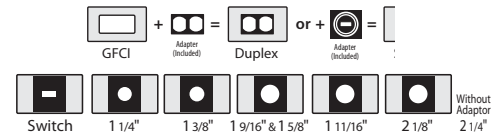

CONFIGURATIONS

8 in 1
CONFIGURATIONS