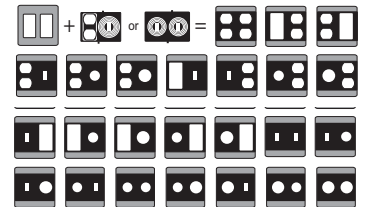

MX2150S

3ⁱⁿ1

CONFIGURATIONS