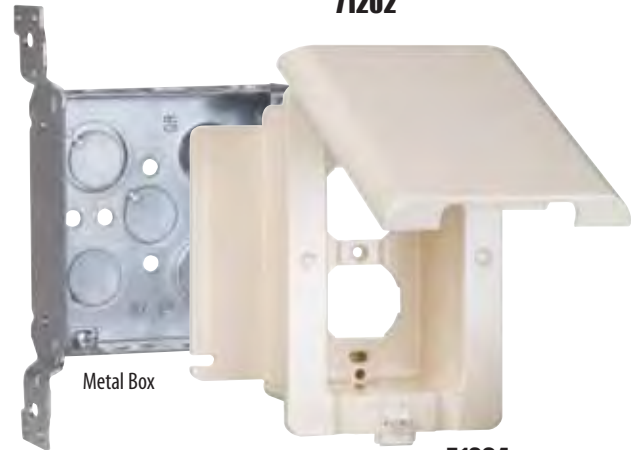

Plastic Box

Metal Box

71204