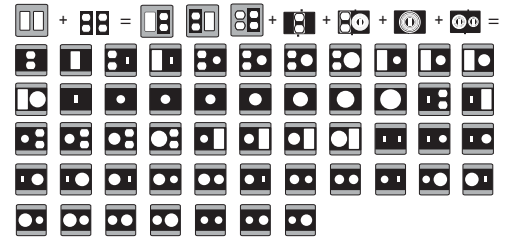

Meets or Exceeds
EXTRA-DUTY
Specifications!

8 in 1

CONFIGURATIONS

8 in 1
CONFIGURATIONS

55 in 1
CONFIGURATIONS

Multiple combinations of duplex, GFCI, switch, and rounds:
1 1/4\", 1 3/8\", 1 9/16\", 1 5/8\", 1 11/16\", 2 1/8\", 2 1/4\", 2 7/16\"