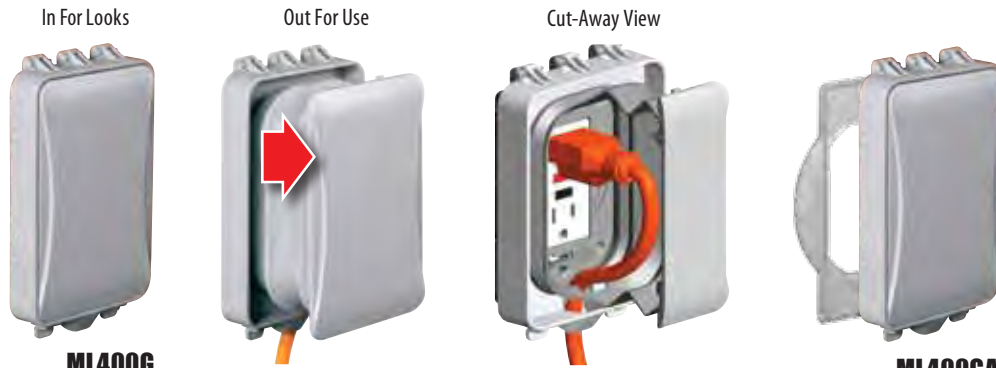

FLAT IN-USE COVERS

PLASTIC FLAT IN-USE DEVICE COVERS

- Revolutionary Patented Design Expands from 1" to 3-1/2" to Meet Your While-In-Use Needs
- 100% Paintable Surface
- Ultra Rugged Polycarbonate & Synthetic Neoprene Rubber Will Not Dry Rot, Crack or Deteriorate in Sunlight
- Includes Attached Gasket and Mounting Hardware
- Patented Quick-Fit™ Keyhole Mounting System Allows Installation in Under a Minute
- LISTED and LISTED and **NEMA** 3R and 2011 NEC® Compliant

EXPANDS OUT TO 3 1/2" WHILE-IN-USE

ML400G

ML400GA

Includes round box adaptor

8ⁱⁿ1
CONFIGURATIONS