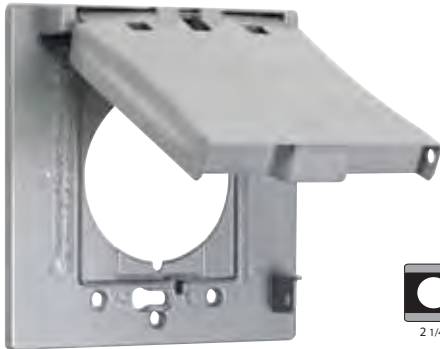

MX2150S

3ⁱⁿ1

CONFIGURATIONS