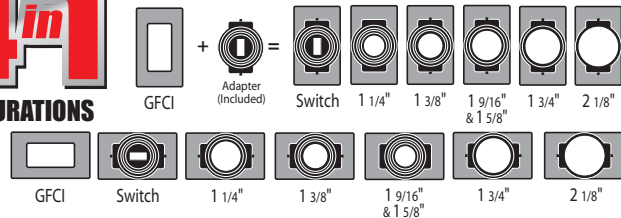

TAYMAC ITEM #	UPC NUMBER	DESCRIPTION	COLOR	SHELF PACK	SHELF PACK WEIGHT (LBS)
1-Gang MX Series Covers					
MX1050S	0-92326-11065-5	Vertical/Horizontal	Gray	20	6.07
MX1050Z	0-92326-11066-2	Vertical/Horizontal	Bronze	20	6.07
MX1050W	0-92326-11067-9	Vertical/Horizontal	White	20	6.07
MX1250S	0-92326-11068-6	Horizontal/Vertical	Gray	20	6.35
MX1250Z	0-92326-11069-3	Horizontal/Vertical	Bronze	20	6.35
MX1250W	0-92326-11070-9	Horizontal/Vertical	White	20	6.35
MX1550S	0-92326-11451-6	Vertical/Horizontal Twist Lock Cover	Gray	10	3.05