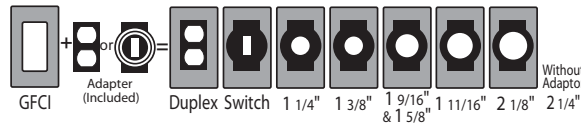

EXPANDS OUT TO 3 1/2" WHILE-IN-USE

ML400G

ML400GA

Includes round box adaptor

8ⁱⁿ1
CONFIGURATIONS

ML450G

ML450Z

ML450W