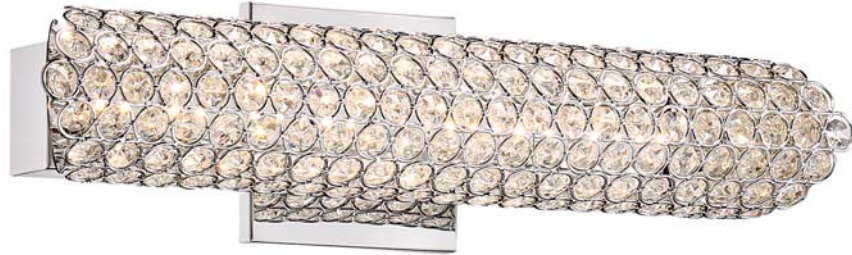

PLATINUM

collection

FINISH: Polished Chrome

SHADE: Crystal Studded

Infinity

DAMP

PCIN8518C

INTEGRATED **LED**
10 YEAR WARRANTY

Lumens	800
Total Watts	8W
Color Rendering Index (CRI)	90
Color Temperature (CCT)	3000K
Dimmable	YES

PLATINUM
by QUOIZEL
CRYSTAL ♦ COLLECTION

INTEGRATED **LED**
10 YEAR WARRANTY