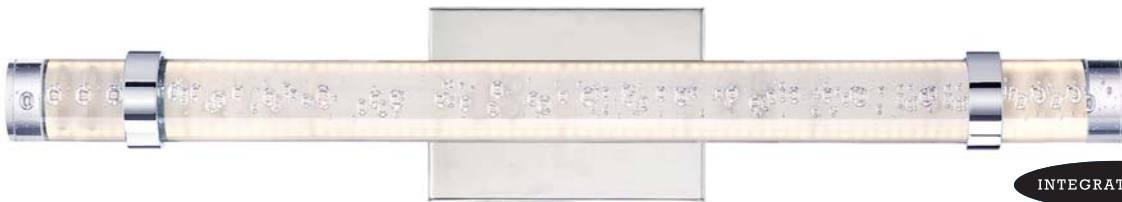

INTEGRATED LED
10 YEAR WARRANTY

LED CHART

Lumens	1,251
Total Watts	20.3W
Color Rendering Index (CRI)	90
Color Temperature (CCT)	3000K
Dimmable	YES

DAMP

PCBC8518C

Bracer

FINISH: Polished Chrome

SHADE: Acrylic