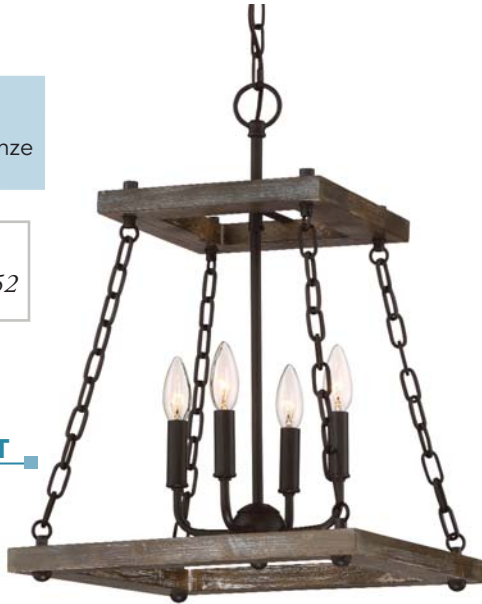

Dwelling

FINISH: Western Bronze

*See matching island light pg. 52

DAMP

DWL5204WT