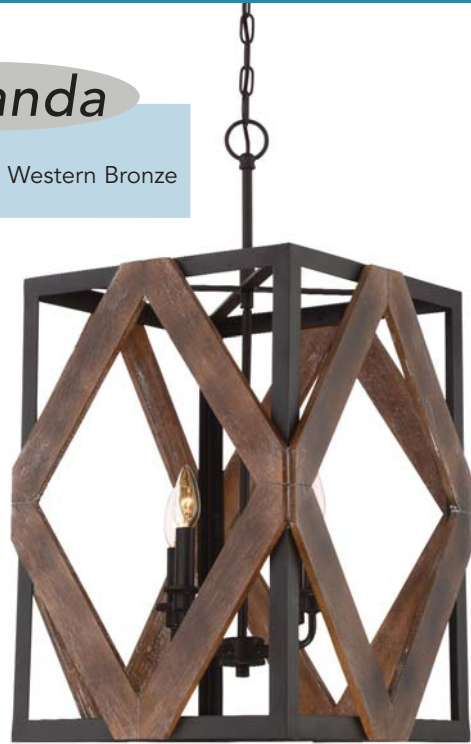

DINING & FOYER

QUOIZEL
NATURALS
WOOD

Veranda

FINISH: Western Bronze

DAMP

VRA5204WT