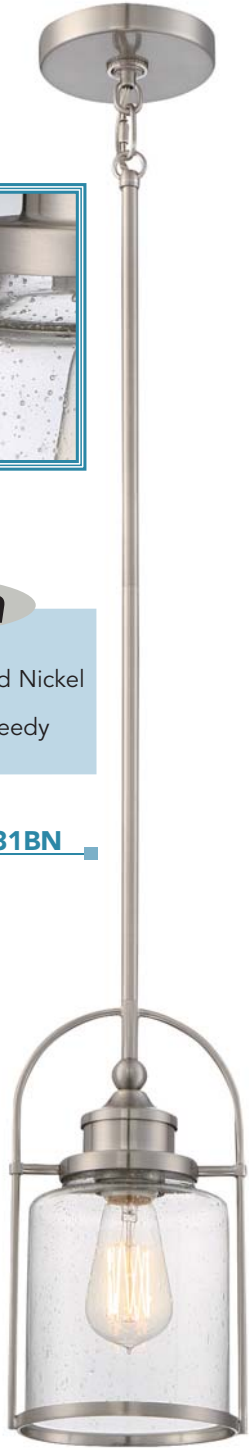

FINISH: Brushed Nickel
GLASS: Clear Seedy

DAMP **QPP2781BN**

Holbeck

FINISH: Brushed Nickel
GLASS: Clear Seedy

**See matching chandeliers pg. 30*

DAMP **HE1505BN**

ITEM	DIMENSIONS	CANOPY	BULBS
HE1505BN	10.5" H, 5" W, 5" Dp.	1.5" x 5.5"	1-100W Med. Base
QPP2781BN	12" H, 6.5" W, 6" Dp.	.75" x 5.5"	1-100W Med. Base
QPP2818K	12.5" H, 10" W, 10" Dp.	.75" x 5"	1-100W Med. Base