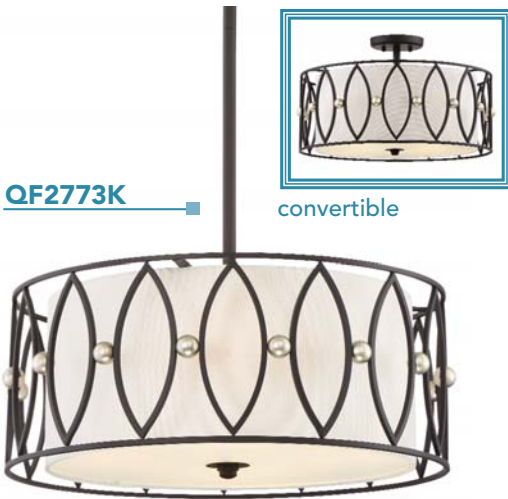

Gateway

FINISH: Mystic Black

SHADE: Inner: White Linen Fabric
Outer: Open Metal Pattern with Silver Balls in Center

DAMP **QF2773K**

convertible

DAMP **QF2782DC**

QUOIZEL
NATURALS
RATTAN

convertible