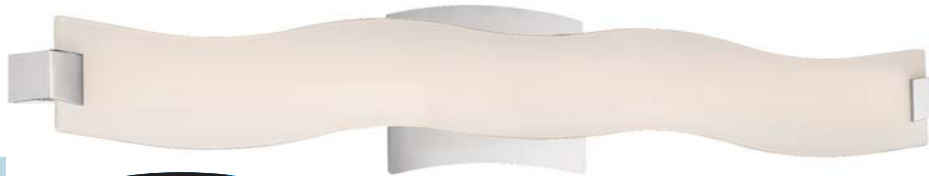

PLATINUM

collection

DAMP

PCGD8522C

INTEGRATED LED
10 YEAR WARRANTY

LED CHART

Lumens	1,729
Total Watts	29W
Color Rendering Index (CRI)	90
Color Temperature (CCT)	3000K
Dimmable	YES