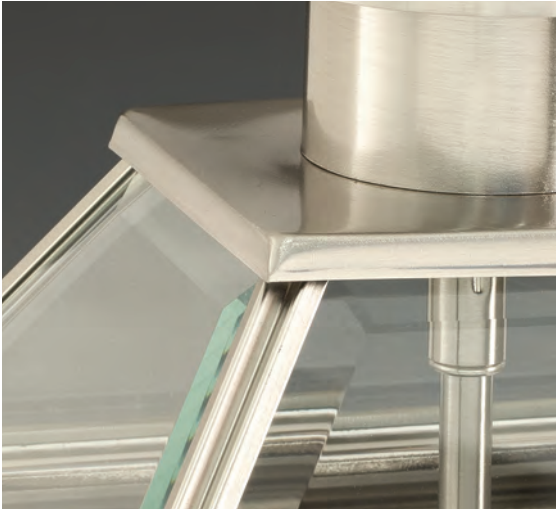

BURLINGTON

The Burlington collection features all aluminum construction, weather-resistant performance with clear beveled glass panels.

FINISHES

- Brushed Nickel - 09
- Antique Bronze - 20

POST LANTERN

P6437-09 Brushed Nickel
P6437-20 Antique Bronze
9" sq., 18-3/8" ht.
Fits 3" post (order separately).
Two candelabra base lamps,
each 60w max.