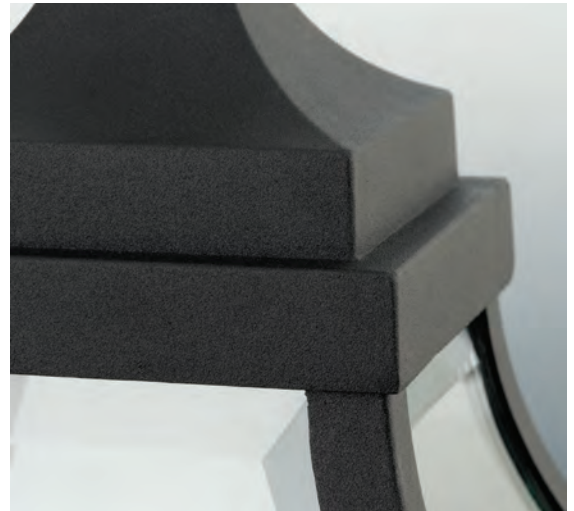

P560010-031

P550001-031

P560012-031

P560011-031

P560013-031

P540001-031

Endorse celebrates the traditional form of a gas-powered coach light with illumination from a modern LED source. A die-cast aluminum, powder coated frame creates an intriguing visual effect with clear beveled glass. To add a decorative element in the lantern, a fluted frosted glass column is offered as an accessory.