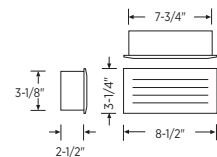

P6803-31 Black
P6803-30 White
Cast aluminum housing with metal louver. For wood, brick, masonry, and poured concrete installations. With Therma-Gard protection. Refer to diagram for size. One 25w 120V T6-1/2, intermediate base.

P6817-16

P6817-16 Satin Aluminum
P6817-31 Black
Cast aluminum, tempered glass with louver faceplate. Two 1/2" I.P. for conduit entry. For poured concrete and masonry installations. Refer to diagram for size. One medium base, 25w max.