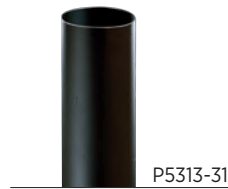

P5313-31 Black
Bollard Pole for P5205-31. (order each separately). 4-3/4" dia., 28-3/8" ht. Accepts P5205-31 only.

PAGODA POLE MOUNT OPTIONS

Mount P5210-31 on top of bollard to spread wider circles of light and to coordinate ground lights with bollards. Aluminum construction with pedestal and "J" bolts for surface mounting on paved areas or atop walls. For complete unit order bollard accessory and light.