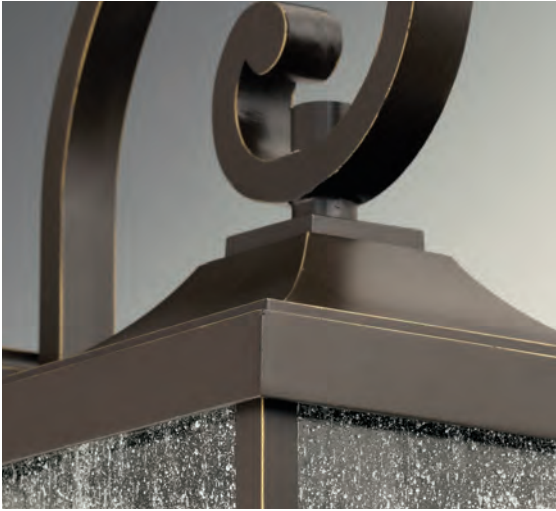

P560018-020

DESIGN+SERIES
DEVEREUX