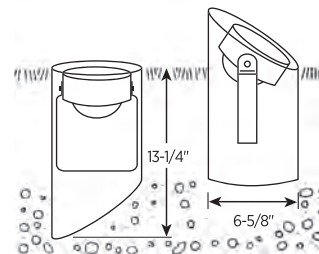

P8613-31 Black
45° cube cell louver fits under supplied glass lens for glare control. 4-3/4" cube cell for P5229-31, P5235-31 & P5237-31.

P8684-68 Clear
Tempered glass cover for added lamp protection for P5229-31.