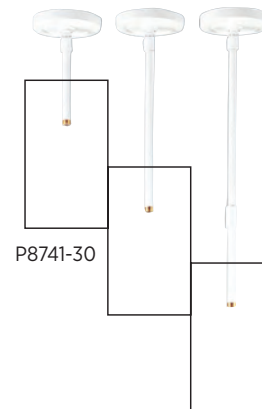

POLYMERIC CYLINDERS

Sleek, cylindrical forms ideal for coastal locations. Up or down configuration. Non-corrosive components withstand salt, wind, sand, water and sun. Down version shields par lamp and bug lights to minimize glare onto beach for turtle law compliance. Wet location listed. Dark Sky compliant Down Light Only.

FINISHES

○ White - 30

● Black - 31

PRODUCT NO.	FINISH	DESCRIPTION	SIZE	LAMP(S)
P5712-30	Textured White	One-light polymeric cylinder	5" W., 7-1/4" ht. Extends 7-3/4".	1 75w PAR-30 or 65w BR-30
P5712-31	Black			
P5713-30	Textured White	Two-light polymeric cylinder*	5" W., 14" ht. Extends 7-3/4".	2 75w PAR-30 or 65w BR-30
P5713-31	Black			
P8712-30	Textured White	Turtle-friendly accessory	5" dia., 4" ht.	n/a
P8712-31	Black			

*Wet location listed with P8799 top cover.

ACCESSORIES FOR SQUARES & CYLINDERS

DEEP GROOVE STEP BAFFLES

Black anodized aluminum to minimize glare

PRODUCT NO.	FINISH	DESCRIPTION	SIZE
P8710-31	Black	Deep groove step baffle for P5641, P5642 and P5741 6" cylinders.	6" dia., 4" ht.

PENDANT KIT

Pendant kit adapts P5741 ceiling fixture to 6", 12" or 18" stem mounting. Includes canopy, hang-straight swivel, 6" and 12" sections with coupling.

PRODUCT NO.	FINISH	DESCRIPTION
P8741-20	Bronze	Pendant kit for P5741
P8741-30	White	
P8741-31	Black	

TOP COVER LENS

Adapts up/down fixtures for wet location use. Heat & shatter-resistant clear tempered lens w/black trim.

PRODUCT NO.	FINISH	DESCRIPTION	SIZE
P8797-31	Black	Top cover lens for P5644 6" squares	6" sq.
P8798-31	Black	Top cover lens for P5642 6" cylinders	6" dia.
P8799-30	White	Top cover lenses for P5675 & P5713 5" cylinders	5" dia.
P8799-31	Black		

P8741-30