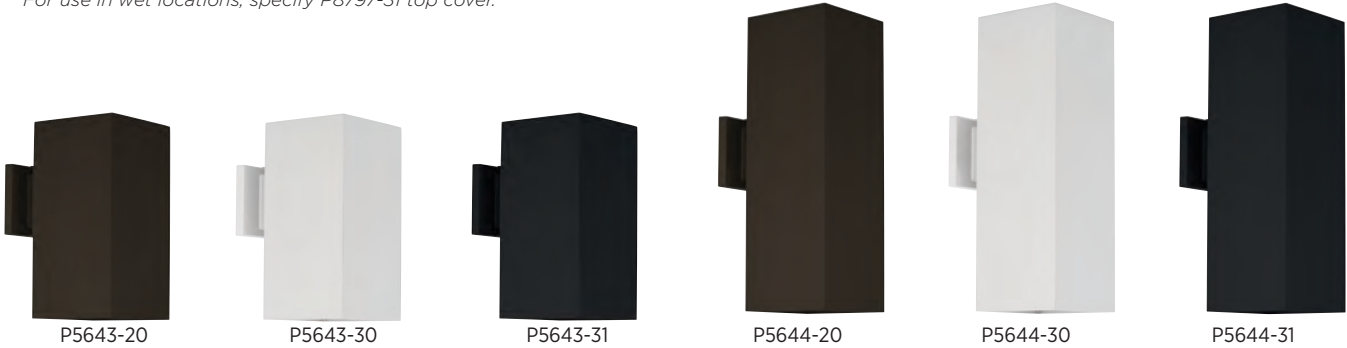

ALUMINUM SQUARES

Heavy-duty aluminum construction, die-cast aluminum wall bracket. UL listed for wet locations. Powder coat for chipping and fading resistance. Dark Sky compliant for down light only.

FINISHES

- Bronze - 20
- White - 30
- Black - 31

PRODUCT NO.	FINISH	DESCRIPTION	SIZE	LAMP(S)
P5643-20	Bronze	One-light 6" square	6" W., 12" ht. Extends 8-7/8". H/CTR 4-1/2".	1 250w PAR-38 or 150w BR-40
P5643-30	White			
P5643-31	Black			
P5644-20	Bronze	Two-light 6" up/down square*	6" W., 18" ht. Extends 8-7/8". H/CTR 8".	2 250w PAR-38 or 150w BR-40
P5644-30	White			
P5644-31	Black			

*For use in wet locations, specify P8797-31 top cover.