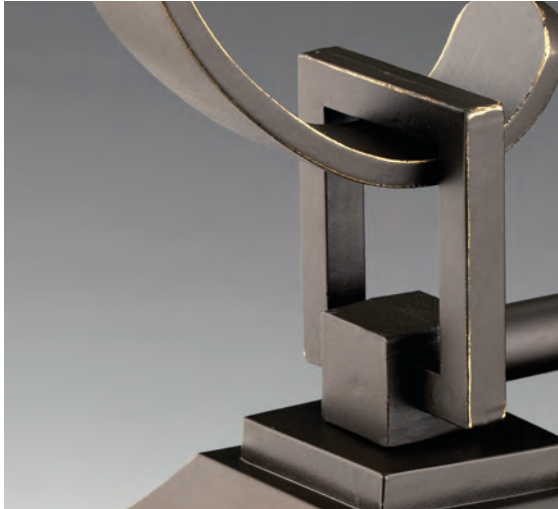

LARGE WALL LANTERN

P5699-108 Oil Rubbed Bronze
8" W., 22" ht.
Extends 10-1/2". H/CTR 4-1/4".
Three candelabra base lamps,
each 60w max.

GIBBES STREET

Elongated frames capture the romantic charm of vintage gas lanterns. Inspired by a stroll down a Charlestonian street bearing the same name, the Gibbes Street outdoor lantern collection features clear beveled glass and an Antique Bronze finish. Wall, post and hanging lanterns complete the family.