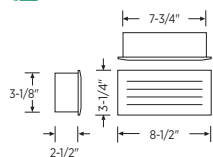

LED STEP LIGHTS

5w 3000K color temperature with 84+ CRI and a 120° beam spread. LED step/wall lights are available in a vertical or horizontal configuration for mounting into a single-gang wallbox.

PROGRESS **LED**

P6827-0930K Brushed Nickel
P6827-2030K Antique Bronze
P6827-3030K White
P6827-3130K Black
Louvered horizontal step/wall light.
Wet location listed.
5-1/4" W. , 3-1/2" ht.
5w LED module included.

P6828-0930K Brushed Nickel
P6828-2030K Antique Bronze
P6828-3030K White
P6828-3130K Black
Louvered vertical step/wall light.
Wet location listed.
3-1/2" W. , 5-1/4" ht.
5w LED module included.

P6829-0930K Brushed Nickel
P6829-2030K Antique Bronze
P6829-3030K White
P6829-3130K Black
Vertical step/wall light.
Wet location listed.
2-3/4" W., 4-1/2" ht.
5w LED module included.

P6832-0930K Brushed Nickel
P6832-2030K Antique Bronze
P6832-3030K White
P6832-3130K Black
Horizontal step/wall light.
Wet location listed.
2-7/8" ht., 4-1/2" W.
5w LED module included.

STEP LIGHTS

P6802-31 Black
Cast aluminum housing with black aluminum louver. For wood, brick, masonry, and poured concrete installations. IC Rated. Refer to diagram for size. One 7w 2-pin twin compact fluorescent lamp, G23 base.

P6803-30

P6803-31 Black
P6803-30 White
Cast aluminum housing with metal louver. For wood, brick, masonry, and poured concrete installations. With Therma-Gard protection. Refer to diagram for size. One 25w 120V T6-1/2, intermediate base.

P6817-16 Satin Aluminum
P6817-31 Black
Cast aluminum, tempered glass with louver faceplate. Two 1/2" I.P. for conduit entry. For poured concrete and masonry installations. Refer to diagram for size. One medium base, 25w max.