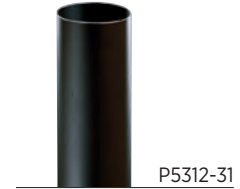

P5312-31 Black
Bollard Pole for P5210-31. (order each separately). 3-7/8" dia., 28-3/8" ht.