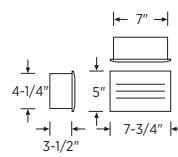

LED STEP LIGHTS

5w 3000K color temperature with 84+ CRI and a 120° beam spread. LED step/wall lights are available in a vertical or horizontal configuration for mounting into a single-gang wallbox.

PROGRESS **LED**

P6827-0930K Brushed Nickel
P6827-2030K Antique Bronze
P6827-3030K White
P6827-3130K Black
Louvered horizontal step/wall light.
Wet location listed.
5-1/4" W. , 3-1/2" ht.
5w LED module included.

P6828-0930K Brushed Nickel
P6828-2030K Antique Bronze
P6828-3030K White
P6828-3130K Black
Louvered vertical step/wall light.
Wet location listed.
3-1/2" W. , 5-1/4" ht.
5w LED module included.

P6829-0930K Brushed Nickel
P6829-2030K Antique Bronze
P6829-3030K White
P6829-3130K Black
Vertical step/wall light.
Wet location listed.
2-3/4" W., 4-1/2" ht.
5w LED module included.

P6832-0930K Brushed Nickel
P6832-2030K Antique Bronze
P6832-3030K White
P6832-3130K Black
Horizontal step/wall light.
Wet location listed.
2-7/8" ht., 4-1/2" W.
5w LED module included.

STEP LIGHTS

P6802-31 Black
Cast aluminum housing with black aluminum louver. For wood, brick, masonry, and poured concrete installations. IC Rated. Refer to diagram for size. One 7w 2-pin twin compact fluorescent lamp, G23 base.

P6803-31 Black
P6803-30 White
Cast aluminum housing with metal louver. For wood, brick, masonry, and poured concrete installations. With Therma-Gard protection. Refer to diagram for size. One 25w 120V T6-1/2, intermediate base.

P6817-16 Satin Aluminum
P6817-31 Black
Cast aluminum, tempered glass with louver faceplate. Two 1/2" I.P. for conduit entry. For poured concrete and masonry installations. Refer to diagram for size. One medium base, 25w max.

P6817-31