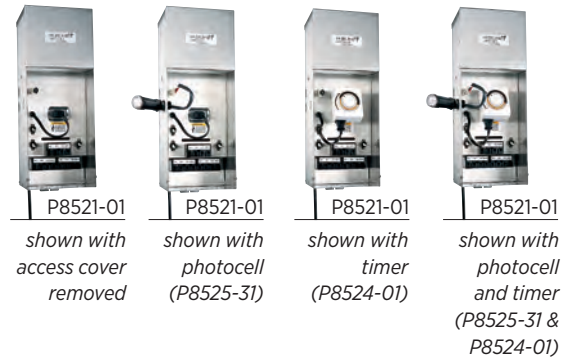

TRANSFORMERS

PLUG-IN COMPATIBLE TRANSFORMERS

- Multiple secondary taps of 12, 13 and 15 volts allow maximum light output and lamp life for long or short runs and loading variations (300, 600 and 900 watt units only)
- Three foot 12 gauge cord with grounding plug
- Thermal protection in the primary circuit to avoid overheating
- Resettable circuit breakers in secondary circuits for electrical safety and convenience
- Weatherproof construction, powder-coat painted (P8590-31, P8591-31, P8592-31, P8522-31 and P8523-31)
- Stainless steel construction (P8519-01, P8520-01 and P8521-01)
- Easy open enclosure with KO's for hardwiring and photocell installation
- Easy wire terminal board for secondary connections
- For outdoor use
- Plug in timer and photocell compatible, page 749

PRODUCT	WATT	DESCRIPTION	SIZE (W X H X D)
P8519-01	300	300w stainless steel	5-3/8" x 17" x 5-3/8"
P8520-01	600	(2) 300w circuits, stainless steel	6-5/8" x 17" x 5-5/8"
P8521-01	900	(3) 300w circuits, stainless steel	6-5/8" x 19" x 5-1/2"
P8522-31	300	300w	5-1/4" x 17" x 5-5/8"
P8523-31	600	(2) 300w circuits	6-1/2" x 17" x 5-5/8"

MANUAL TRANSFORMERS

- These transformers have all the features shown above except plug-in capability
- Powder coated for outdoor use
- Magnetic

PRODUCT	WATT	DESCRIPTION	SIZE (W X H X D)
P8590-31	150	150w magnetic manual	3-1/2" x 8-3/4" x 3"
P8591-31	300	300w magnetic manual	4" x 10-3/4" x 4-1/4"
P8592-31	600	(2) 300w magnetic circuits manual	4" x 12" x 4-1/2"

ELECTRONIC TRANSFORMERS

P8517-31 supplied with integral photo-cell. Non-metallic housing to prevent corrosion. Three foot 18-gauge cord with grounding plug. Suitable for outdoor installation only. 20w minimum.

P8518-31 supplied with remote mount photo-cell with auto setting and 2 hr., 6 hr., and 8 hr. shut off settings. Suitable for outdoor installation only. 20w minimum.

PRODUCT	WATT	DESCRIPTION	SIZE (W X H X D)
P8517-31	150	150w electronic	3-5/8" x 6-1/2" x 2-3/8"
P8518-31	300	300w electronic	5-1/8" x 7-1/4" x 2-3/4"

LED TRANSFORMER

P8270-31 Non metallic case protects timer controls and 120v to 12v transformer. Surge protected with grounded cord/plug set and easy 12V cable attachment. Photocontrol triggers "time on", eliminating seasonal adjustment. 56w max. Non-dimmable. Recommend using 14 gauge cable P8617 or P8626, page 749.

PRODUCT	WATT	DESCRIPTION	SIZE (W X H X D)
P8270-31	56	45w LED	4" x 5-5/8" x 3-1/2"