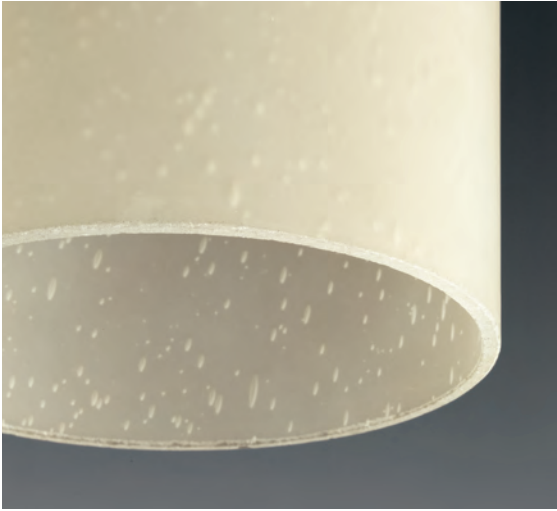

HANGING LANTERN

P6500-31 Black
10" sq., 17" ht.
Overall ht. w/chain 91"; wire 10'.
One medium base lamp,
100w max.

P6400-31

P6001-31

P6002-31

HAWTHORNE

This outdoor lantern collection takes a modern approach to the popular Prairie design style. Available in Antique Bronze with amber seeded glass or Black with etched seeded glass.