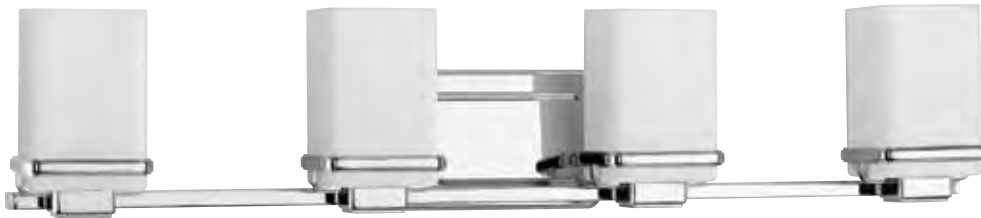

ENJOY A COOL MODERN DESIGN WITH METRIC. A SIMPLE, ETCHED OPAL GLASS SHADE NESTLES INSIDE A DIE-CAST FRAME THAT IS FINISHED IN EITHER POLISHED CHROME OR BRUSHED NICKEL – PROVIDING LIGHT ABOVE AND BELOW THE FIXTURE.

TWO-LIGHT BATH

P2194-09 Brushed Nickel
P2194-15 Polished Chrome
Size: 13" W., 6-1/2" ht.
Extends 5-1/4". H/CTR 4-1/8".
Lamps: Two medium base lamps, each 100w max.

FOUR-LIGHT BATH

P2196-09 Brushed Nickel
P2196-15 Polished Chrome
Size: 31-1/4" W., 6-1/2" ht.
Extends 5-1/4". H/CTR 4-1/8".
Lamps: Four medium base lamps, each 100w max.

P2196-15