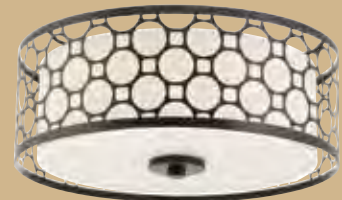

FLUSH MOUNT

P2327-2030K9 Antique Bronze
Size: 11" dia., 5-7/8" ht.
Lamp: One 3000K 17w integral LED module included. 1211 source lumens, 90 CRI.

P2327-2030K9

FLUSH MOUNT

P2328-2030K9 Antique Bronze
Size: 14" dia., 5-3/4" ht.
Lamp: One 3000K 17w integral LED module included. 1211 source lumens, 90 CRI.