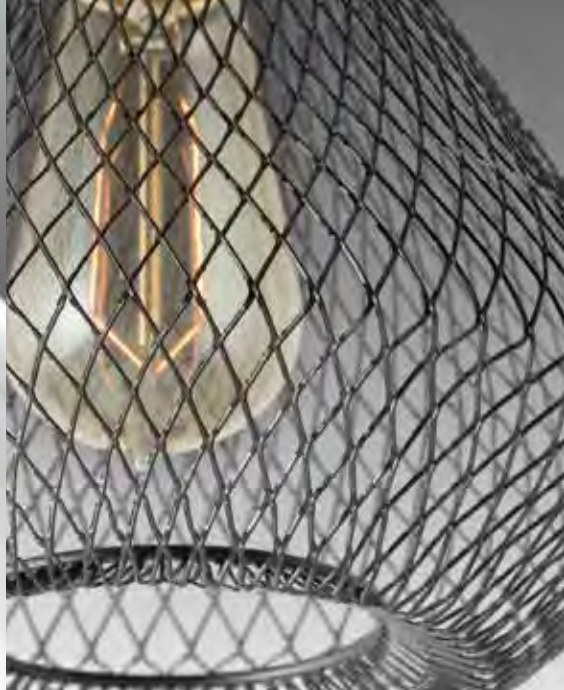

PROGRESS[®]
LIGHTING

PRODUCT
SUPPLEMENT
JUNE 2016

CONTENTS

Turnbury	2
Spicewood	4
Trestle	4
Overbrook	5
Glimmer	6
Ratio	8
Mod	10
Pendants	12
Close-to-Ceiling	23
Sconces	26
Ceiling Fan Light Kits	27
Bath & Vanity	28
Outdoor	33
Index	37