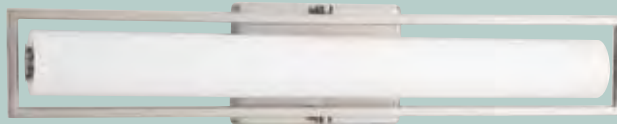

P2782-0930K9