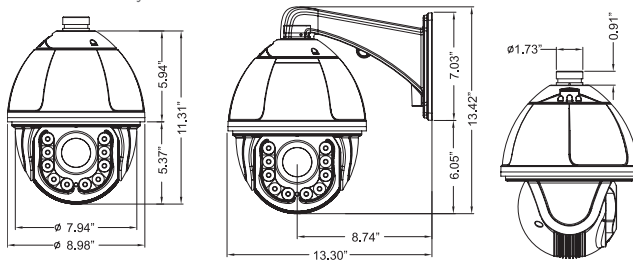

4.0 MEGA PIXEL NETWORK PTZ

VT-TPTZ18HR-4N

4.0 MegaPixel H.265 18x PTZ Camera with 10 Integrated IR LEDs for up to 500' IR Range

- 1/3" 2.0 MegaPixel CMOS Sensor
- Up to 2592x1520 @ 22fps / 2304x1296 @ 30fps
- H.265/H.264 Dual-stream
- True Day/Night by IR Cut Filter
- Built-in 4.8mm to 84mm Lens offering 18x Optical Zoom
- 10 Integrated IR LEDs with up to 500 IR Range
- 2DNR Noise Reduction
- 220 Presets programmed with view direction, zoom, BLC, etc
- Max manual speed 480°/sec
- 360°continuous rotation
- 16:9 Video format
- 9" double layer metal body construction with IP66 Weather Resistance
- Includes Wall Mount Bracket & Power Supply
- ONVIF Compliant
- 12VDC Operation
- 3 Year Warranty