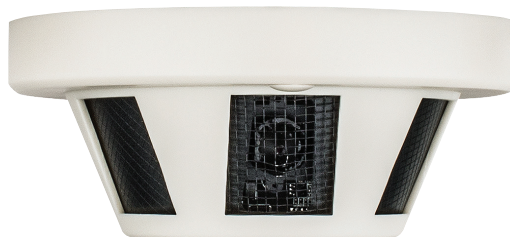

VT-TJB03

VTD-TTAD30R2V

Transcendent Series 2.1 Megapixel Outdoor HD-TVI / AHD / CVBS Vandal Dome Camera with 30 IR LED Illumination with 100' Range

- 1/3" 2.1 MegaPixel CMOS Sensor
- HD-TVI & AHD/CVBS Video Output
- 2.8~ 12mm Varifocal Lens
- 30 Infrared LED's with 100' IR Range
- Digital Wide Dynamic Range (D-WDR)
- True Mechanical Day/Night function by ICR
- 3D-DNR Noise Reduction
- IP66 Weather Resistance
- Supports Up The COAX Control
- Over 1500' HD Video Transmission (Depending on cable characteristics and integrity)
- Optional Wall Mount (VT-TWM03) & Junction Box Mount Available (VT-TJB02)
- Available in Ivory or Charcoal Gray
- 12VDC Operation

VT-TWM03

VT-TJB02

Covert HD-TVI Cameras

VT-SMKC2T

Transcendent Series Covert 2.1 MegaPixel 1080P HD-TVI/CVBS Smoke Detector Camera with 3.7mm Lens

- 1/3" 2.1 MegaPixel Progressive Scan CMOS
- 2.1 MegaPixel (1080p / 720p)
- 1 Lux at F1.2 / 0.1 Lux (B/W)
- 3.7mm Fixed lens Included
- Over 1500' HD Video Transmission (Depending on cable characteristics and integrity)
- 12VDC Operation

VT-PIRC2T

Transcendent Series Covert 2.1 MegaPixel 1080P HD-TVI/CVBS PIR Camera with 3.7mm Lens

- 1/3" 2.1 MegaPixel Progressive Scan CMOS
- 2.1 MegaPixel (1080p / 720p)
- 1 Lux at F1.2 / 0.1 Lux (B/W)
- 3.7mm Fixed lens Included
- Over 1500' HD Video Transmission (Depending on cable characteristics and integrity)
- Complete with adjustable gimbal wall/ceiling Mount
- 12VDC Operation