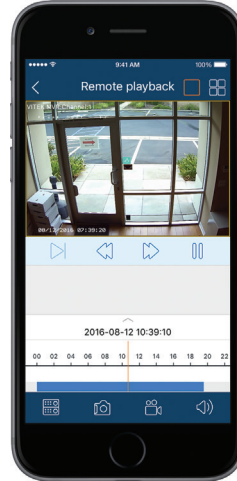

4.0 MegaPixel H.265 18x PTZ Camera with 10 Integrated IR LEDs for up to 500' IR Range

- 1/3" 2.0 MegaPixel CMOS Sensor
- Up to 2592x1520 @ 22fps / 2304x1296 @ 30fps
- H.265/H.264 Dual-stream
- True Day/Night by IR Cut Filter
- Built-in 4.8mm to 84mm Lens offering 18x Optical Zoom
- 10 Integrated IR LEDs with up to 500 IR Range
- 2DNR Noise Reduction
- 220 Presets programmed with view direction, zoom, BLC, etc
- Max manual speed 480°/sec
- 360°continuous rotation
- 16:9 Video format
- 9" double layer metal body construction with IP66 Weather Resistance
- Includes Wall Mount Bracket & Power Supply
- ONVIF Compliant
- 12VDC Operation
- 3 Year Warranty

ADVANCED MOBILE APPLICATIONS WITH FEATURES THAT ARE TRULY COMPREHENSIVE AND COMPLETE

New Devices can Quickly be Added by Scanning a QR Code on a Transcendent Recorder.

Supports Multiple IP Cameras, DVRs, and NVRs with up to 16 Camera Split Screen Viewing.

Playback Recorded Video by Swiping Left or Right on a Scrolling Timeline.

Intuitive Advanced Search Feature Helps Quickly Locate Recorded Video.

**INSTALL THE
TRANSCENDENT
MOBILE APP,
THEN SCAN THE
QR CODE FOR A
LIVE DEMO!**