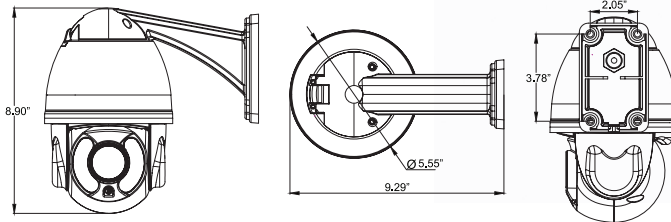

2.1 MEGAPIXEL HD-TVI PTZ

VT-TPTZ10HR-2T

Transcendent Series 2.0 MegaPixel 10x PTZ Camera with Integrated IR LEDs for up to 165' IR Range

- 1/3" 2.1 MegaPixel CMOS Sensor
- 30fps live view @ 1920 x 1080p
- True Day/Night by IR Cut Filter
- Built-in 5mm to 50mm Lens offering 10x Optical Zoom
- 6 Integrated IR LEDs with up to 165 IR Range
- 2DNR Noise Reduction
- 220 Presets programmed with view direction, zoom, BLC, etc
- Max manual speed 480°/sec
- 360° continuous rotation
- 16:9 Video format
- RS485 Communication / COC (Control Over Coax)
- 5,5" double layer metal body construction with IP66 Weather Resistance
- Over 1500' HD Video Transmission (Depending on cable characteristics and integrity)
- Includes Wall Mount Bracket & Power Supply
- 12VDC Operation
- 3 Year Warranty