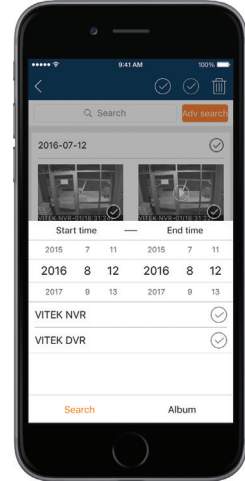

ADVANCED MOBILE APPLICATIONS WITH FEATURES THAT ARE TRULY COMPREHENSIVE AND COMPLETE

New Devices can Quickly be Added by Scanning a QR Code on a Transcendent Recorder.

Supports Multiple IP Cameras, DVRs, and NVRs with up to 16 Camera Split Screen Viewing.

Playback Recorded Video by Swiping Left or Right on a Scrolling Timeline.

Intuitive Advanced Search Feature Helps Quickly Locate Recorded Video.

**INSTALL THE
TRANSCENDENT
MOBILE APP,
THEN SCAN THE
QR CODE FOR A
LIVE DEMO!**