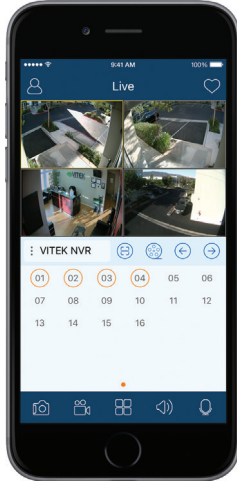

4.0 MegaPixel H.265 18x PTZ Camera with 10 Integrated IR LEDs for up to 500' IR Range

- 1/3" 2.0 MegaPixel CMOS Sensor
- Up to 2592x1520 @ 22fps / 2304x1296 @ 30fps
- H.265/H.264 Dual-stream
- True Day/Night by IR Cut Filter
- Built-in 4.8mm to 84mm Lens offering 18x Optical Zoom
- 10 Integrated IR LEDs with up to 500 IR Range
- 2DNR Noise Reduction
- 220 Presets programmed with view direction, zoom, BLC, etc
- Max manual speed 480°/sec
- 360°continuous rotation
- 16:9 Video format
- 9" double layer metal body construction with IP66 Weather Resistance
- Includes Wall Mount Bracket & Power Supply
- ONVIF Compliant
- 12VDC Operation
- 3 Year Warranty

ADVANCED MOBILE APPLICATIONS WITH FEATURES THAT ARE TRULY COMPREHENSIVE AND COMPLETE

New Devices can Quickly be Added by Scanning a QR Code on a Transcendent Recorder.

Supports Multiple IP Cameras, DVRs, and NVRs with up to 16 Camera Split Screen Viewing.

Playback Recorded Video by Swiping Left or Right on a Scrolling Timeline.

Intuitive Advanced Search Feature Helps Quickly Locate Recorded Video.

**INSTALL THE
TRANSCENDENT
MOBILE APP,
THEN SCAN THE
QR CODE FOR A
LIVE DEMO!**