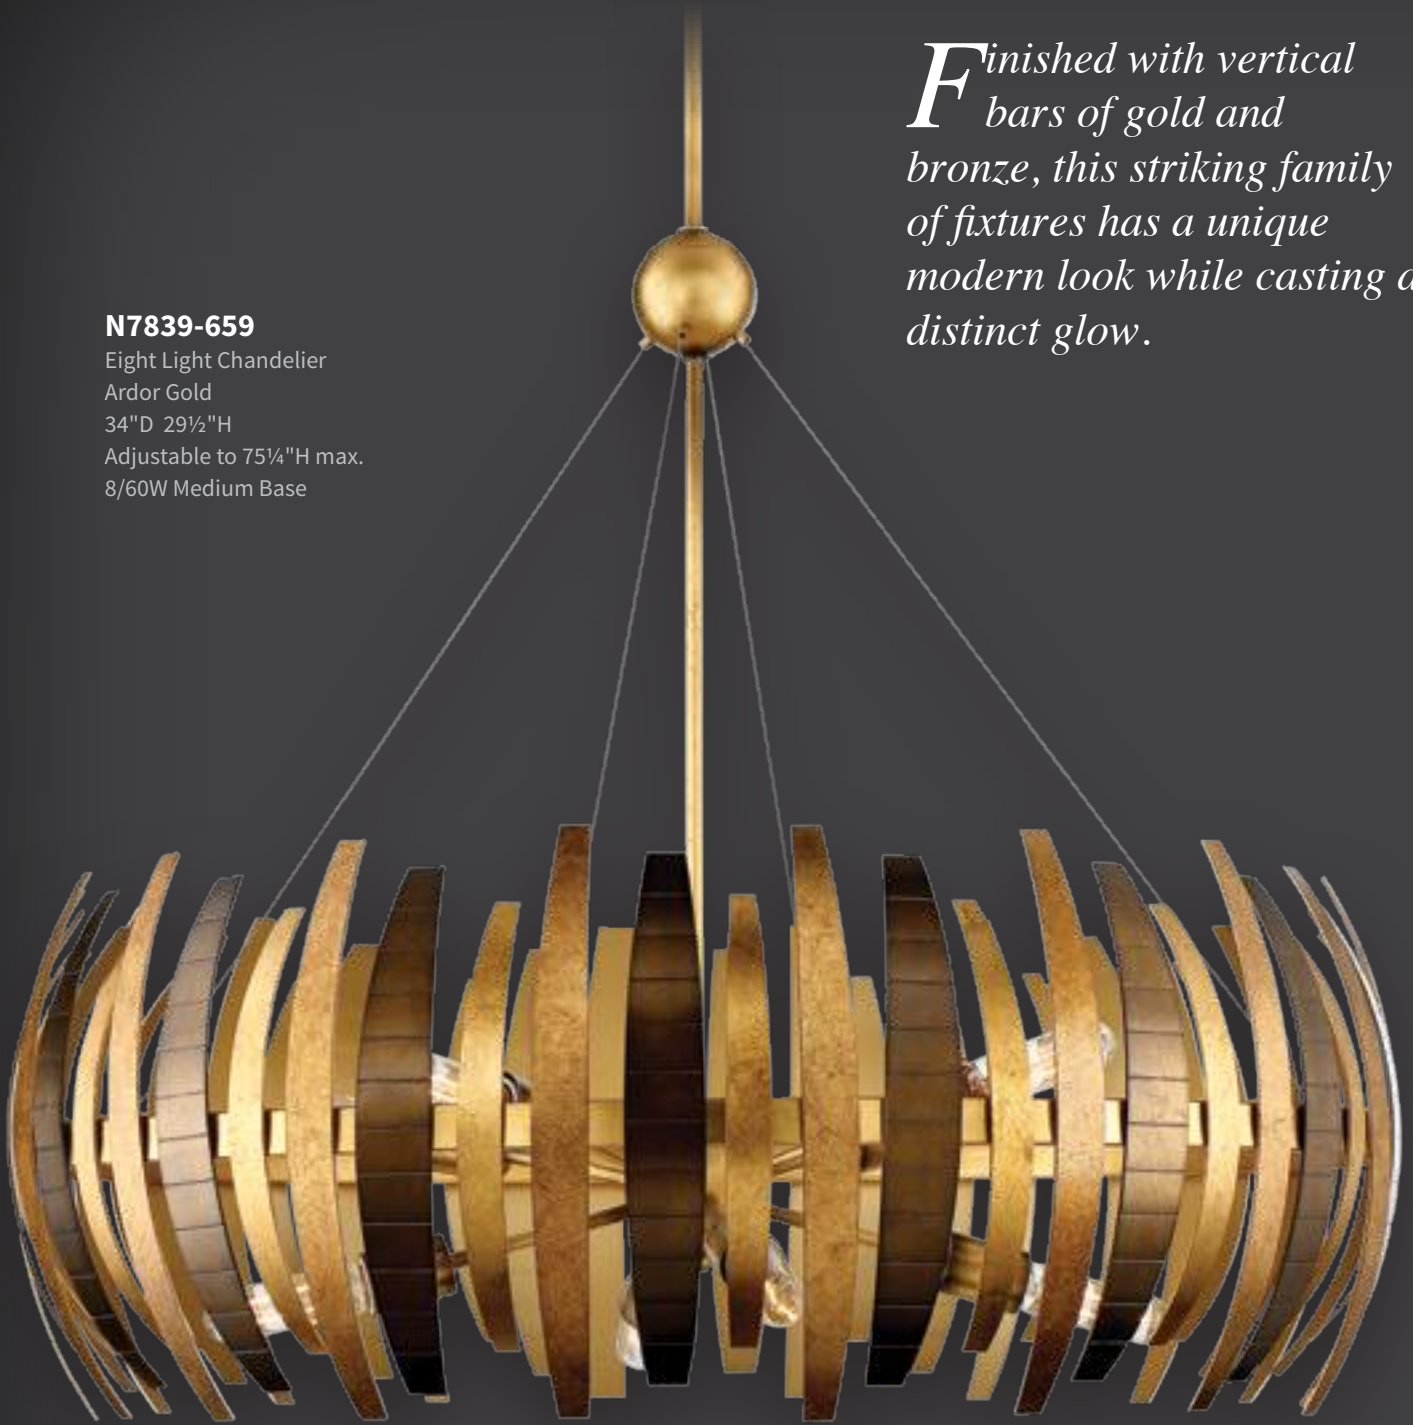

N6886-293

Eight Light Pendant
Pandora Gold Leaf
21"D 24¼"H
8/60W Candelabra Base

*** NEW JUNE 2017**

N6885-293

Twelve Light Semi Flush
Pandora Gold Leaf
30¼"D 16"H
12/60W Candelabra Base

MANITOU

Collection

N7839-659

Eight Light Chandelier
Ardor Gold
34"D 29½"H
Adjustable to 75¼"H max.
8/60W Medium Base

Finished with vertical bars of gold and bronze, this striking family of fixtures has a unique modern look while casting a distinct glow.

Canopy Detail

N7837-659

Six Light Chandelier

Ardor Gold

28½"D 25¼"H

Adjustable to 72"H max.

6/60W Medium Base

MANITOU