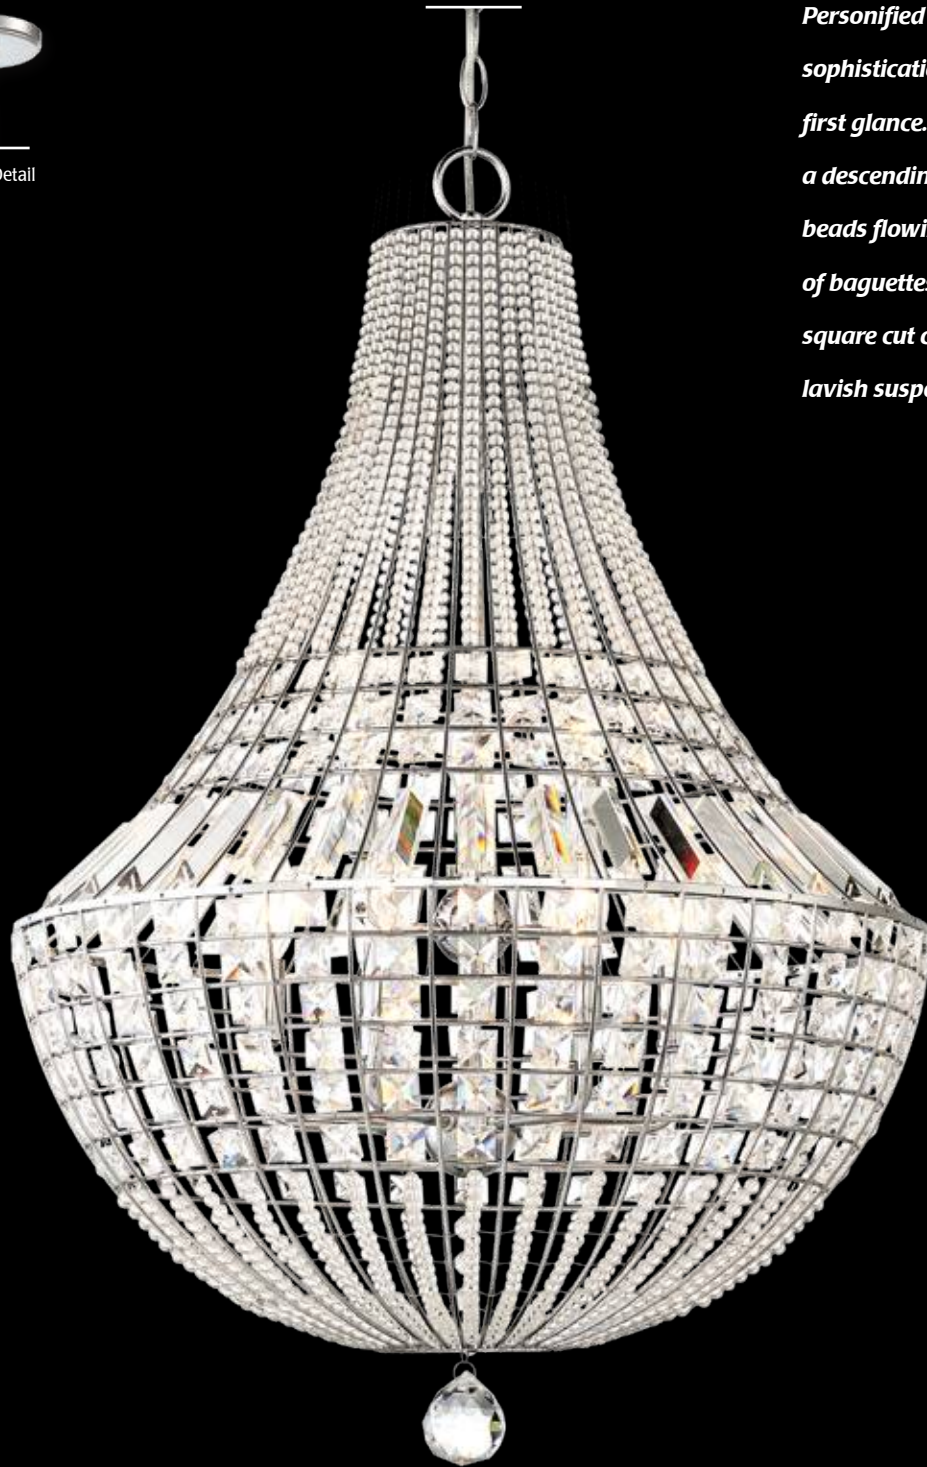

NEW 3044-560

4 Light Bath
Aged Kinston Bronze with
Brushed Brass Highlights
32¾" w x 10" h x 5¼" EXT.
4 Light, 60W T10 Med. Base
(Bulbs Incl.)
Clear Glass

Braiden

Canopy Detail

Personified elegance and sophistication right from the first glance. Braiden employs a descending slope of round beads flowing into a stream of baguettes and faceted square cut crystals with a lavish suspended glass ball.

Canopy Detail

NEW 2344-77

Pendant
Chrome
13" DIA. x 22"H
4 Light, 60W Cand. Base
Clear Crystal

Atrio

Canopy Detail

Suspended in any room, Atrio will instantly add a touch of luxury. A trinity of distinctive glass bowl designs wrapped with a polished nickel ring and support struts gives this family of pendants its unique look.