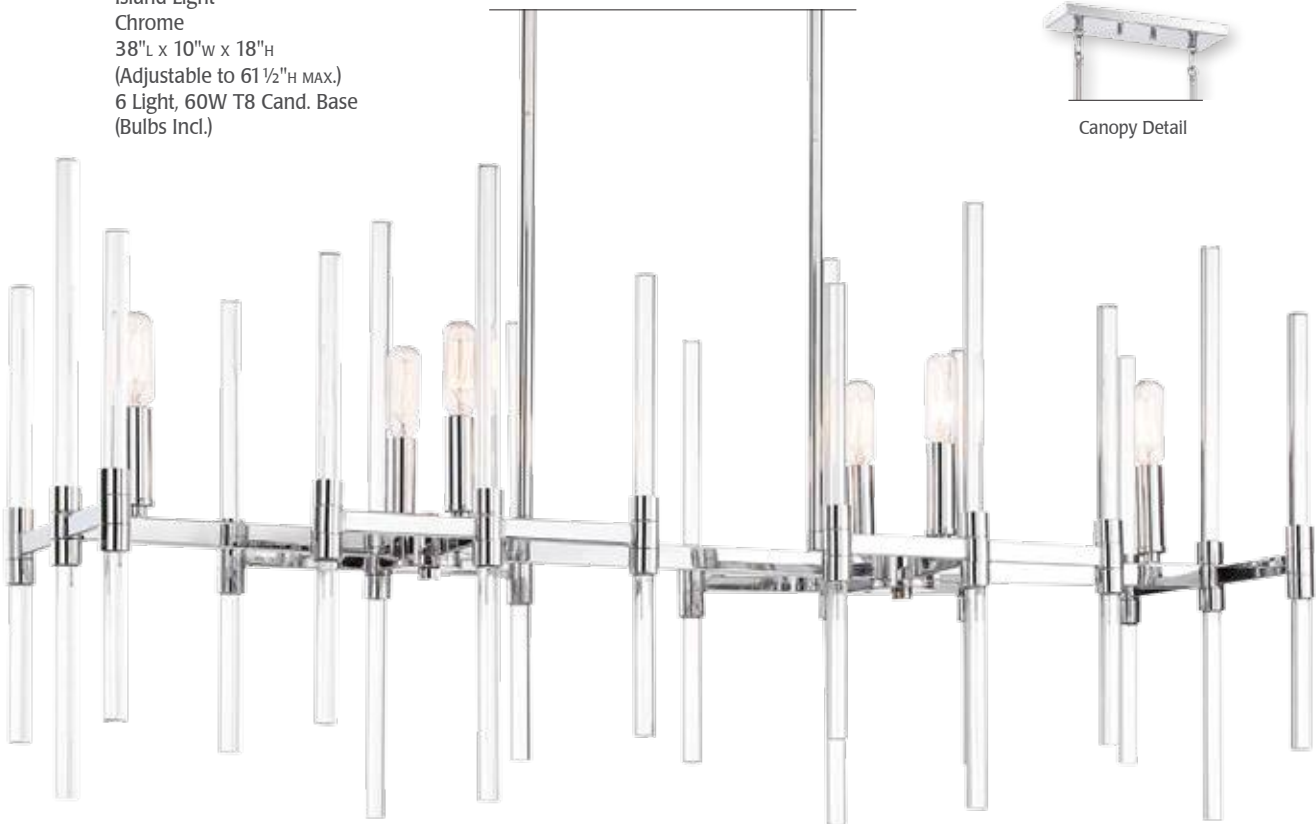

Atrio

Canopy Detail

NEW 2334-77

Pendant
Chrome
20" DIA. x 36"H
4 Light, 60W Cand. Base
Clear Glass

*Suspended in any room,
Atrio will instantly add a
touch of luxury. A trinity of
distinctive glass bowl designs
supported with a chrome ring
and support struts gives this
family of pendants its unique
look.*

NEW 2331-77

Pendant
Chrome
10¼" DIA. x 19"H
1 Light, 100W Med. Base
Clear Glass

NEW 2333-77

Pendant
Chrome
13" DIA. x 26½"H
3 Light, 60W Cand. Base
Clear Glass

Pillar

Canopy Detail

Glimmering staggered glass spires set upon a delicate chrome frame creates a bold statement enhancing your modern living space.

NEW 3097-77

Chandelier
Chrome
26" DIA. x 30"H
6 Light, 60W T8 Cand. Base
(Bulbs Incl.)

NEW 3091-77

ADA
COMPLIANT

Wall Sconce
Chrome
10"W x 18"H x 4"EXT.
1 Light, 60W T8 Cand. Base
(Bulb Incl.)

NEW 3094-77

Chandelier
Chrome
22" DIA. x 27 1/4"H
4 Light, 60W T8 Cand. Base
(Bulbs Incl.)

NEW 3096-77

Island Light
Chrome
38"L x 10"W x 18"H
(Adjustable to 61 1/2"H MAX.)
6 Light, 60W T8 Cand. Base
(Bulbs Incl.)

Canopy Detail

Studio 5

Canopy Detail

A lifestyle design consistent with urban trends. Glass shades set upon crystal deco orbs make this collection a true design solution for living.