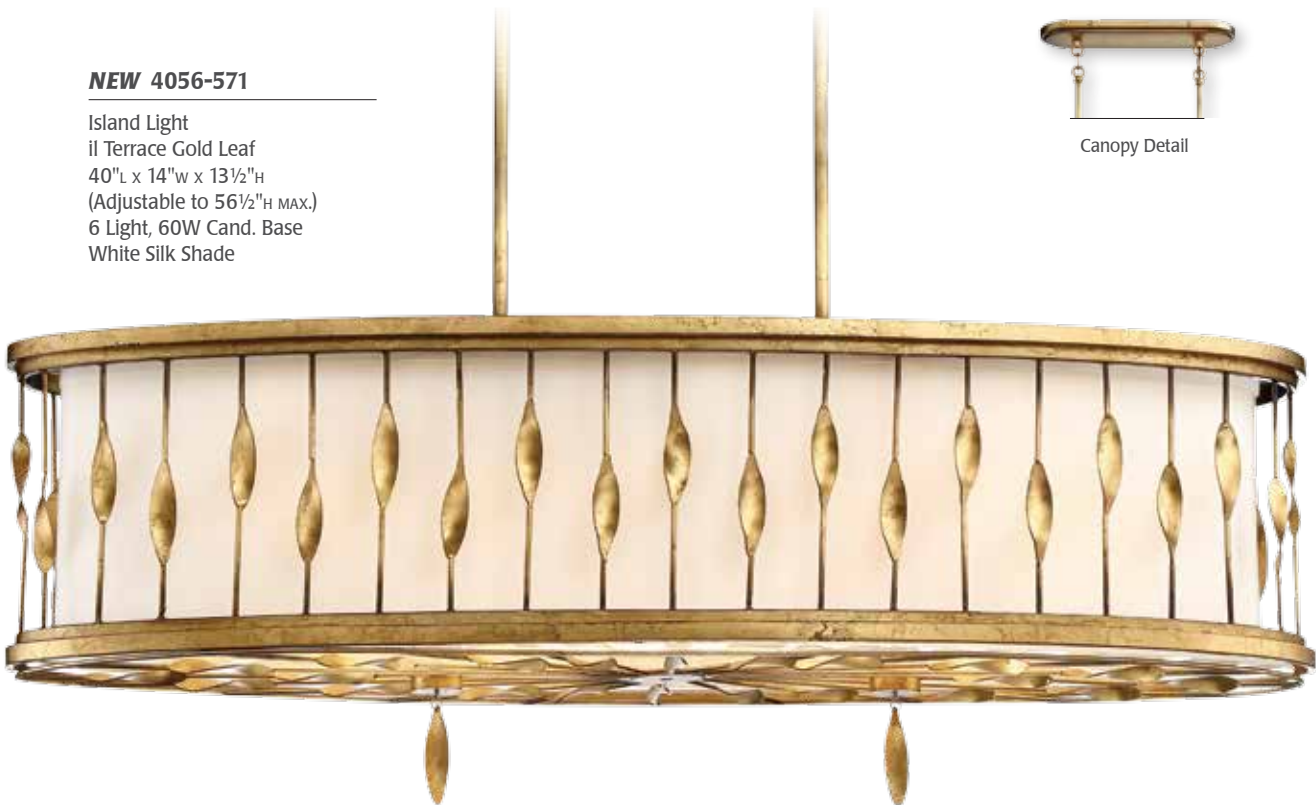

Pendant
il Terrace Gold Leaf
14"DIA. x 24"H
(Adjustable to 67"H MAX.)
3 Light, 60W Cand. Base
White Silk Shade

NEW 4054-571

Pendant
il Terrace Gold Leaf
20"DIA. x 10³/₄"H
(Adjustable to 54¹/₄"H MAX.)
3 Light, 100W Med. Base
White Silk Shade
(Convertible to Semi Flush)

NEW 4056-571

Island Light
il Terrace Gold Leaf
40"L x 14"W x 13¹/₂"H
(Adjustable to 56¹/₂"H MAX.)
6 Light, 60W Cand. Base
White Silk Shade

Canopy Detail

Olivet

Canopy Detail

*Ageless style and impeccable
artistry beautifully
exemplifying a warm and
sophisticated transitional
look. Rich 4 step hand applied
layered burnished gold leaf
finish accentuates the gentle
twist of falling petals.*