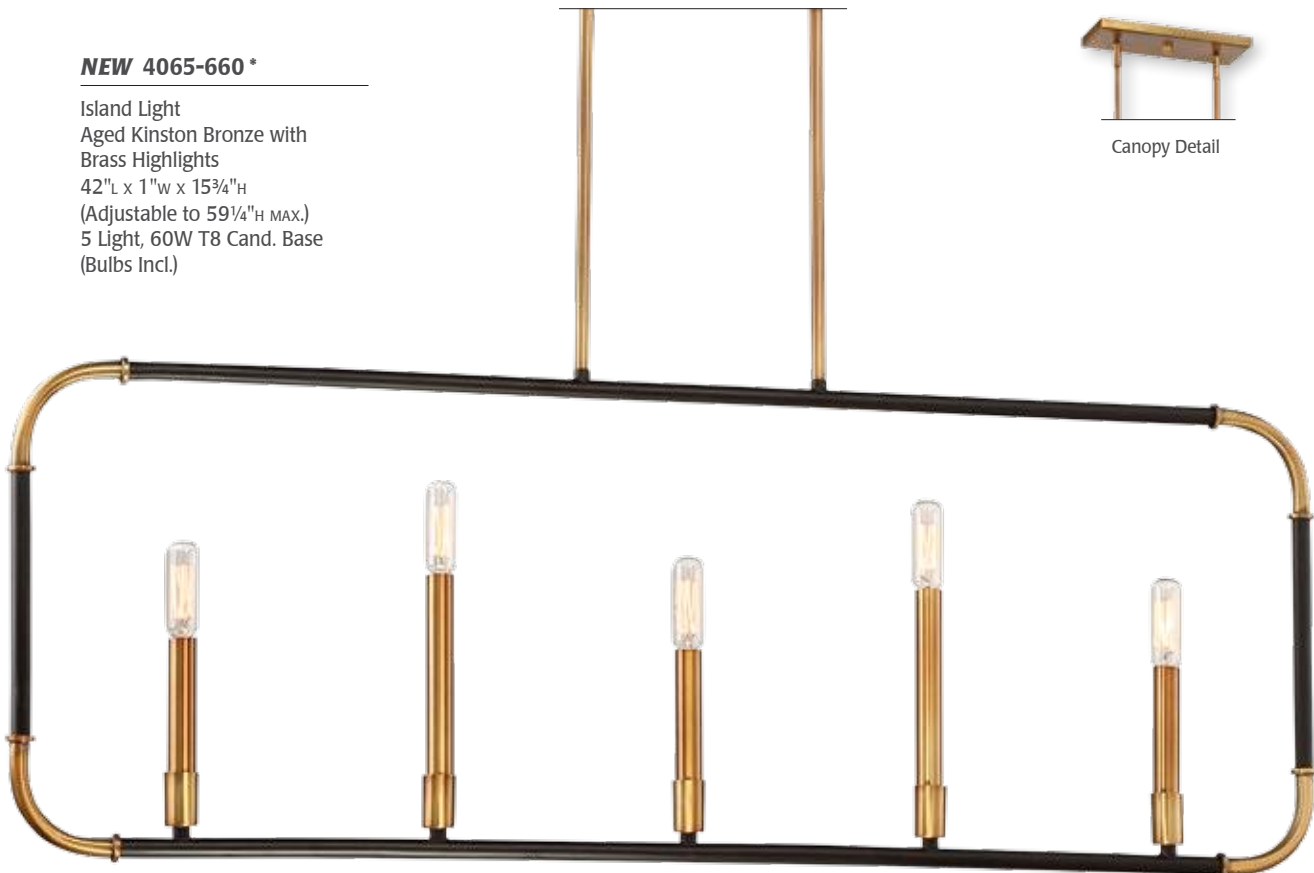

Pendant
Chrome
24" DIA. x 28"H
6 Light, 60W Cand. Base
Clear Crystal

NEW 2355-77

Pendant
Chrome
18" DIA. x 21 3/4"H
5 Light, 60W Cand. Base
Clear Crystal

Palermo

Canopy Detail

*The debutante of any room.
Palermo's modern display of
stylish baguettes and faceted
square cut crystals reflect and
refract infinite brilliance of
color.*

NEW 2358-77

Pendant
Chrome
28" DIA. x 31 3/4" H
8 Light, 60W Cand. Base
Clear Crystal

NEW 4066-660 *

Chandelier
Aged Kinston Bronze with
Brass Highlights
25" DIA. X 25³/₄" H
(Adjustable to 69¹/₄" H MAX.)
6 Light, 60W T8 Cand. Base
(Bulbs Incl.)

NEW 4065-660 *

Island Light
Aged Kinston Bronze with
Brass Highlights
42" L x 1" W x 15³/₄" H
(Adjustable to 59¹/₄" H MAX.)
5 Light, 60W T8 Cand. Base
(Bulbs Incl.)

Canopy Detail

* Also available in 572 Matte Black with
Polished Nickel Highlights finish. See page 15 - 17

Liege

Canopy Detail

NEW 4069-660 *

Chandelier
Aged Kinston Bronze with
Brass Highlights
28" DIA. x 34 1/4" H
(Adjustable to 77 3/4" H MAX.)
12 Light, 60W T8 Cand. Base
(Bulbs Incl.)

Liege combines simplicity and elegance for today's home. Characterized by a minimalist contemporary design, statuesque candelabra base, radius piping in polished nickel or brass underscore this extraordinary example of craftsmanship.