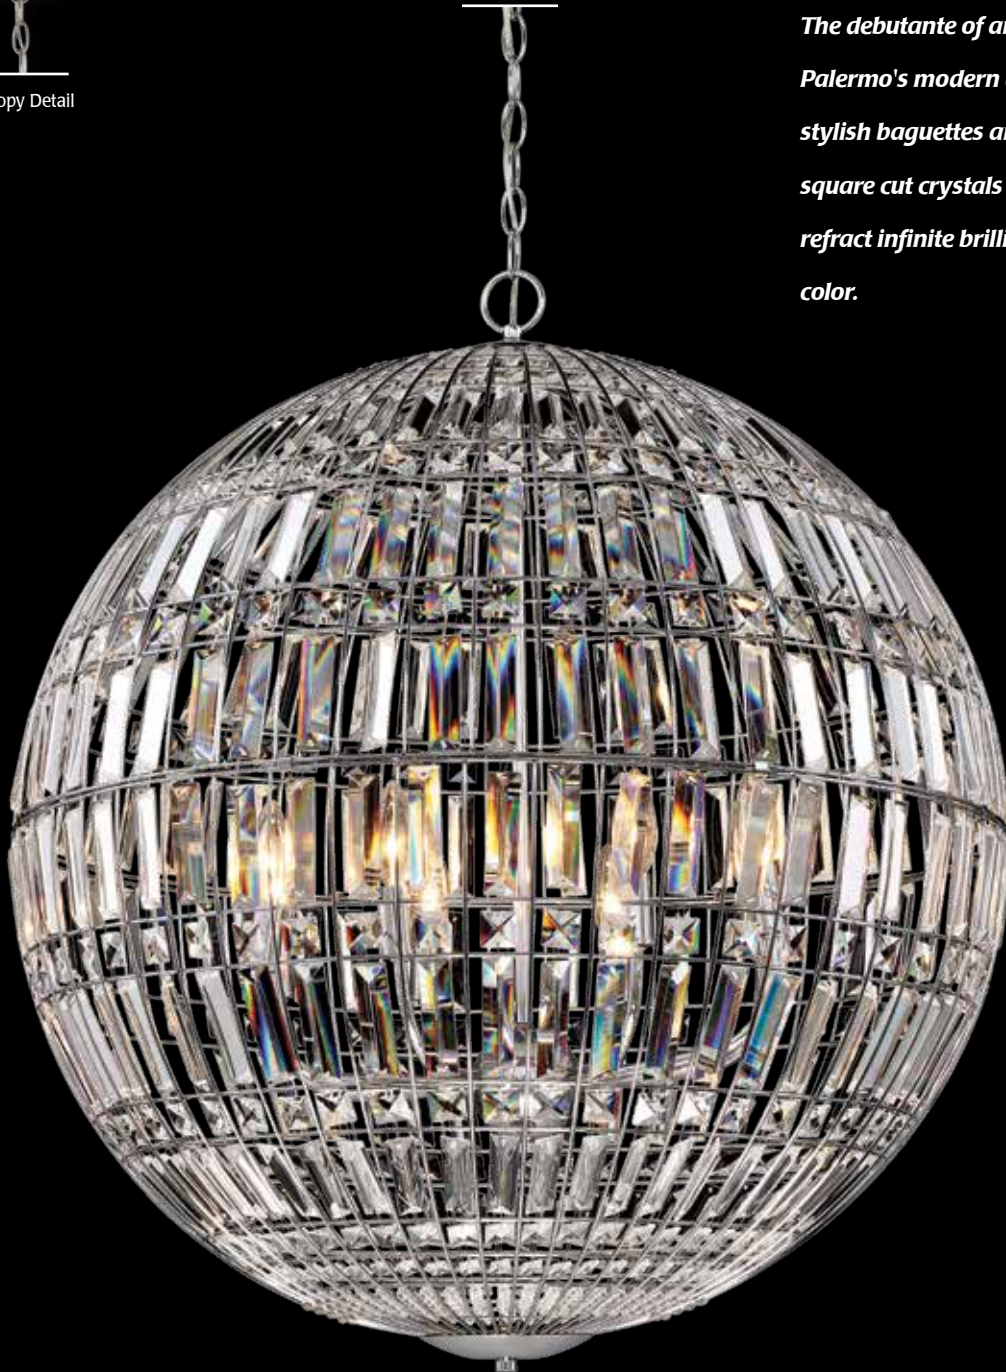

Pendant
Chrome
24" DIA. x 28"H
6 Light, 60W Cand. Base
Clear Crystal

NEW 2355-77

Pendant
Chrome
18" DIA. x 21 3/4"H
5 Light, 60W Cand. Base
Clear Crystal

Palermo

Canopy Detail

*The debutante of any room.
Palermo's modern display of
stylish baguettes and faceted
square cut crystals reflect and
refract infinite brilliance of
color.*

NEW 2358-77

Pendant
Chrome
28" DIA. x 31 3/4" H
8 Light, 60W Cand. Base
Clear Crystal

NEW 4066-660 *

Chandelier
Aged Kinston Bronze with
Brass Highlights
25" DIA. X 25³/₄" H
(Adjustable to 69¹/₄" H MAX.)
6 Light, 60W T8 Cand. Base
(Bulbs Incl.)