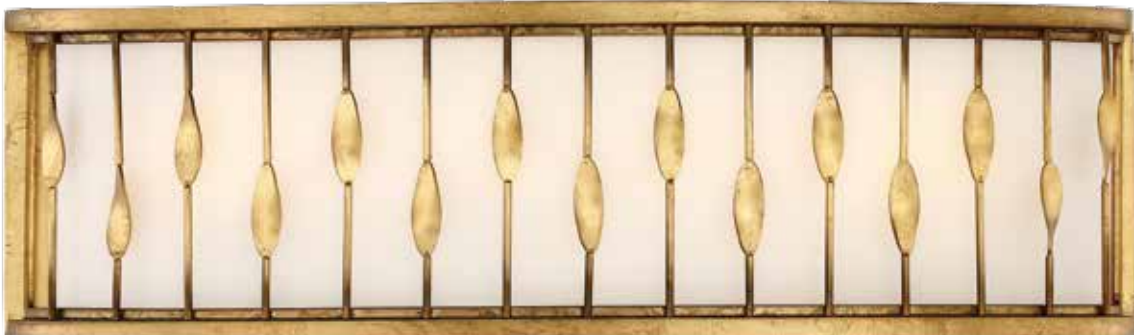

NEW 3054-571

4 Light Bath
il Terrace Gold Leaf
24"W x 7"H x 5"EXT.
4 Light, 60W Cand. Base
Etched White Glass