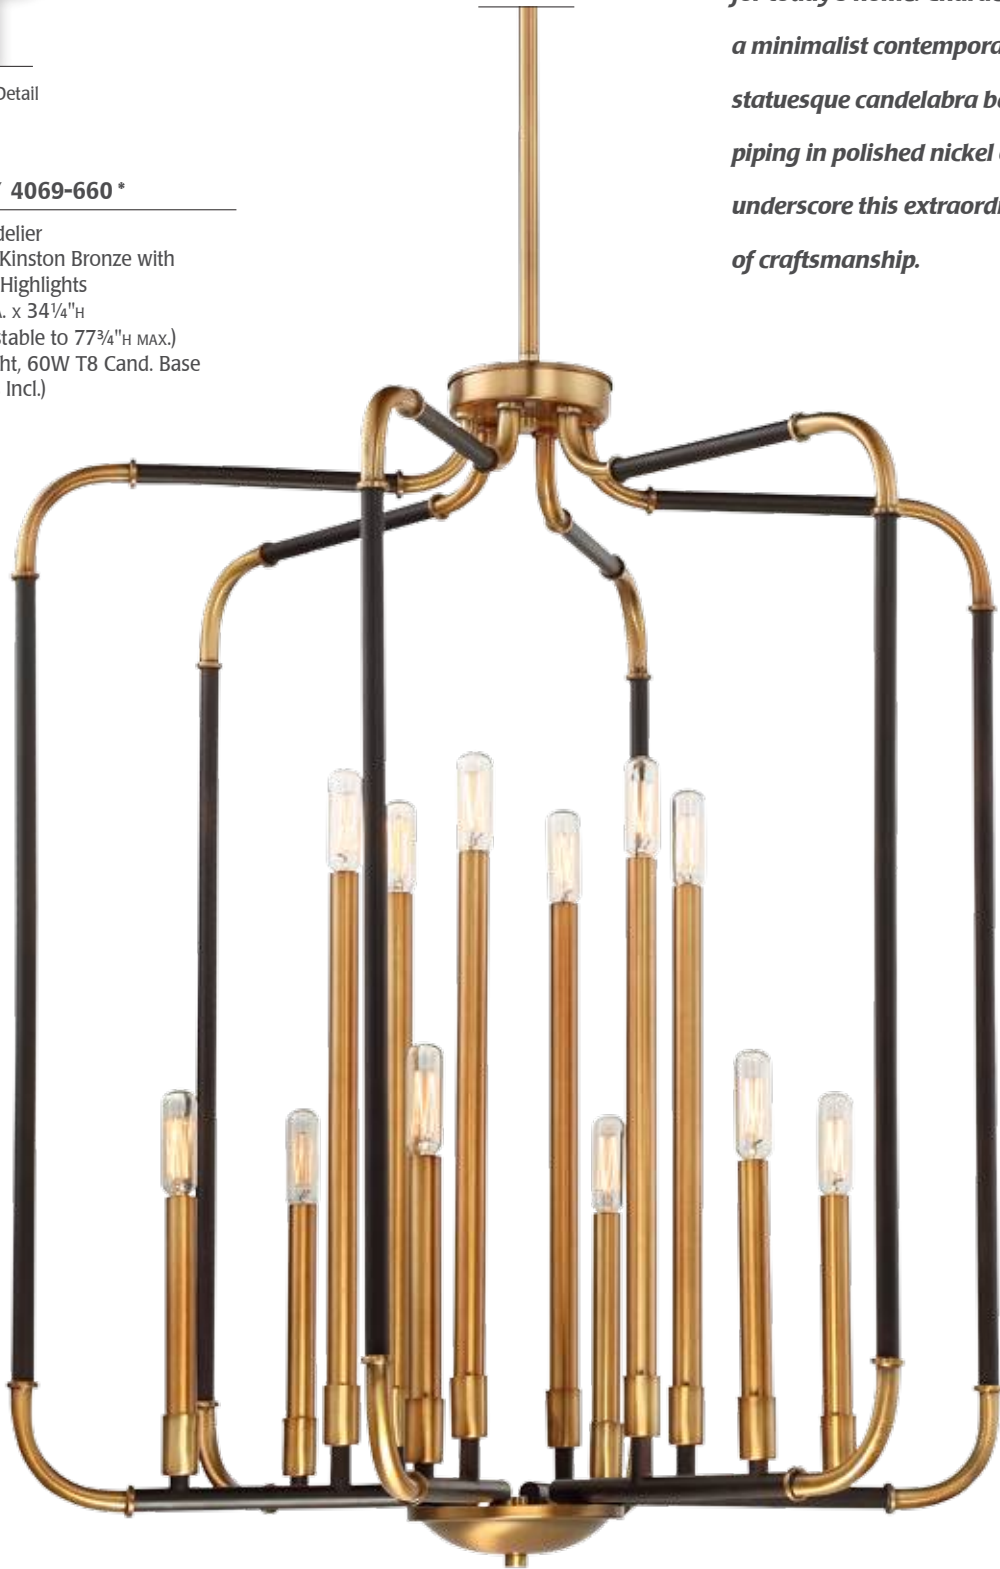

Pendant
Chrome
24" DIA. x 28"H
6 Light, 60W Cand. Base
Clear Crystal

NEW 2355-77

Pendant
Chrome
18" DIA. x 21 3/4"H
5 Light, 60W Cand. Base
Clear Crystal

Palermo

Canopy Detail

*The debutante of any room.
Palermo's modern display of
stylish baguettes and faceted
square cut crystals reflect and
refract infinite brilliance of
color.*

NEW 2358-77

Pendant
Chrome
28" DIA. x 31 3/4" H
8 Light, 60W Cand. Base
Clear Crystal

NEW 4066-660 *

Chandelier
Aged Kinston Bronze with
Brass Highlights
25" DIA. X 25³/₄" H
(Adjustable to 69¹/₄" H MAX.)
6 Light, 60W T8 Cand. Base
(Bulbs Incl.)

NEW 4065-660 *

Island Light
Aged Kinston Bronze with
Brass Highlights
42" L x 1" W x 15³/₄" H
(Adjustable to 59¹/₄" H MAX.)
5 Light, 60W T8 Cand. Base
(Bulbs Incl.)

Canopy Detail

* Also available in 572 Matte Black with
Polished Nickel Highlights finish. See page 15 - 17

Liege

Canopy Detail

NEW 4069-660 *

Chandelier
Aged Kinston Bronze with
Brass Highlights
28" DIA. x 34 1/4" H
(Adjustable to 77 3/4" H MAX.)
12 Light, 60W T8 Cand. Base
(Bulbs Incl.)

Liege combines simplicity and elegance for today's home. Characterized by a minimalist contemporary design, statuesque candelabra base, radius piping in polished nickel or brass underscore this extraordinary example of craftsmanship.