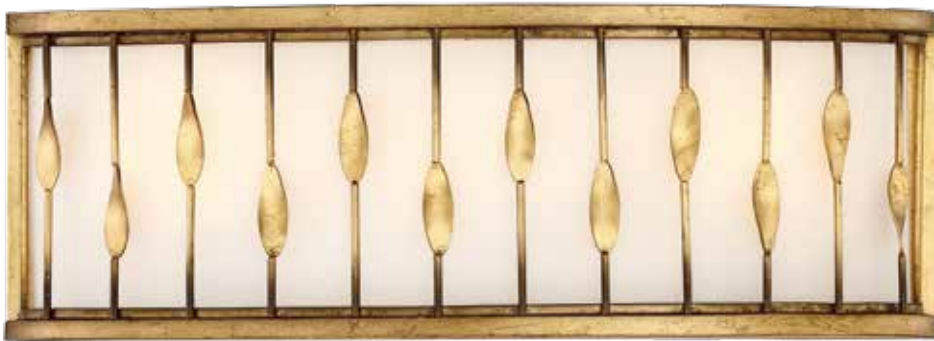

NEW 4056-571

Island Light
il Terrace Gold Leaf
40"L x 14"W x 13¹/₂"H
(Adjustable to 56¹/₂"H MAX.)
6 Light, 60W Cand. Base
White Silk Shade

Canopy Detail

Olivet

Canopy Detail

*Ageless style and impeccable
artistry beautifully
exemplifying a warm and
sophisticated transitional
look. Rich 4 step hand applied
layered burnished gold leaf
finish accentuates the gentle
twist of falling petals.*

NEW 4055-571

Pendant
Il Terrace Gold Leaf
26" DIA. x 16 $\frac{1}{4}$ " H
(Adjustable to 56 $\frac{3}{4}$ " H MAX.)
5 Light, 100W Med. Base
White Silk Shade

NEW 3051-571

Wall Sconce
il Terrace Gold Leaf
9"W x 12½"H x 5"EXT.
2 Light, 60W Cand. Base
White Silk Shade

NEW 4051-571

Mini Pendant
il Terrace Gold Leaf
6"DIA. x 11¾"H
(Adjustable to 54¾"H MAX.)
1 Light, 100W Med. Base
White Silk Shade

NEW 3053-571

3 Light Bath
il Terrace Gold Leaf
20"W x 7"H x 5"EXT.
3 Light, 60W Cand. Base
Etched White Glass