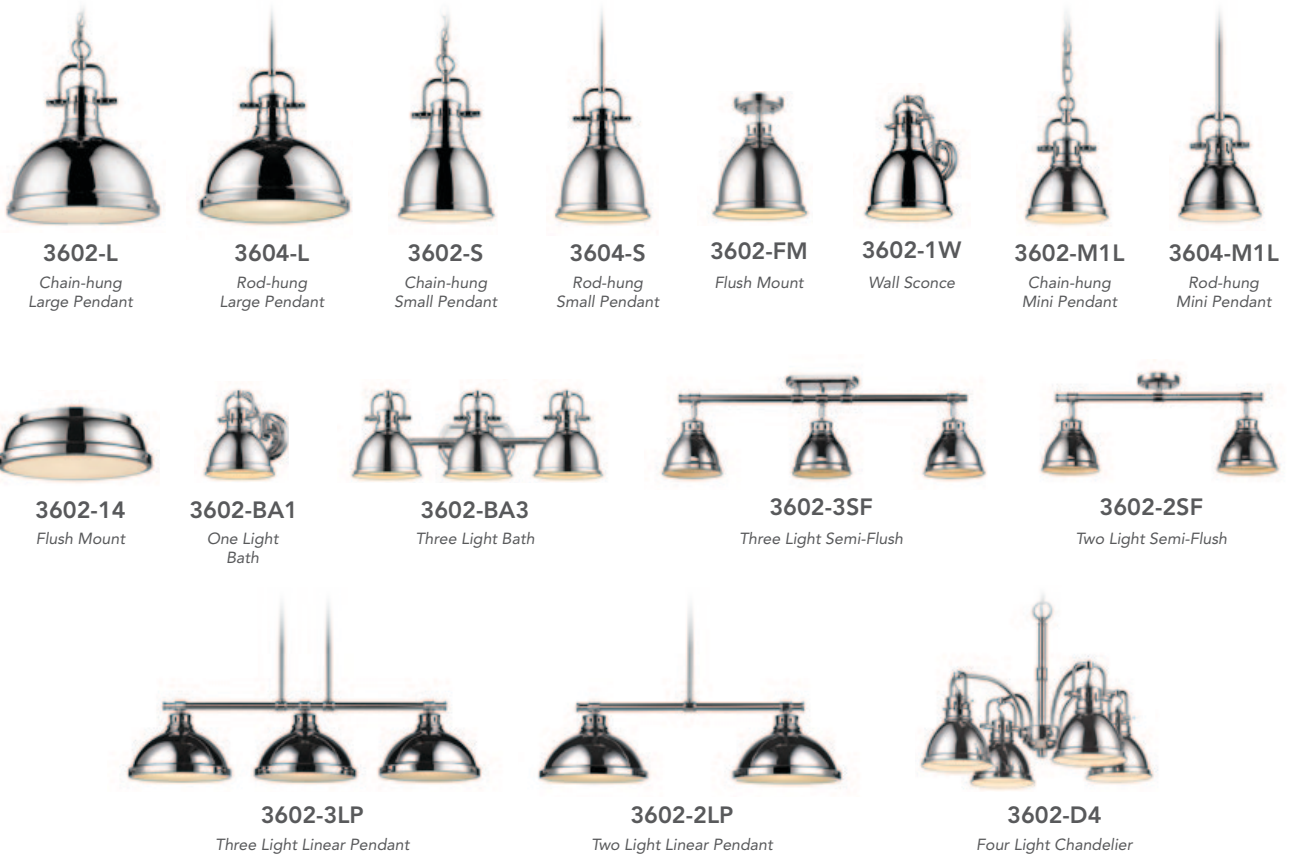

1 Select Frame