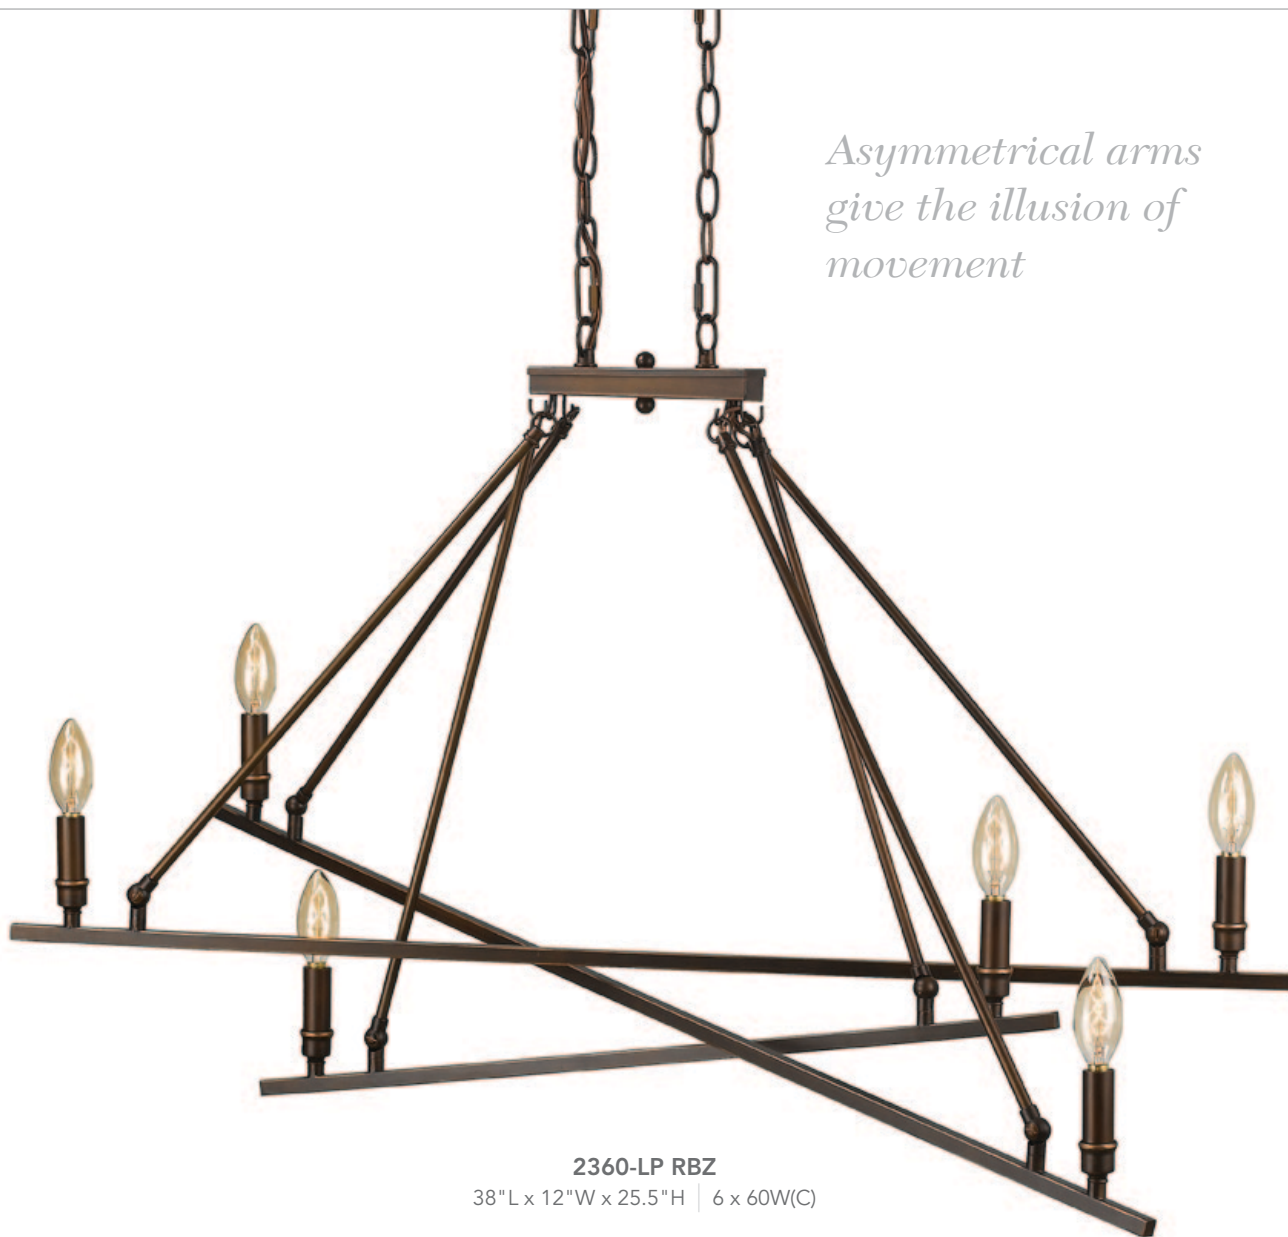

2360-6 RBZ
27"L x 27"W x 23"H | 6 x 60W(C)

Garvin

Rubbed Bronze &
Chrome Finishes

Alternate View

Alternate View

View from Below

*Asymmetrical arms
give the illusion of
movement*

2360-LP RBZ
38"L x 12"W x 25.5"H | 6 x 60W(C)