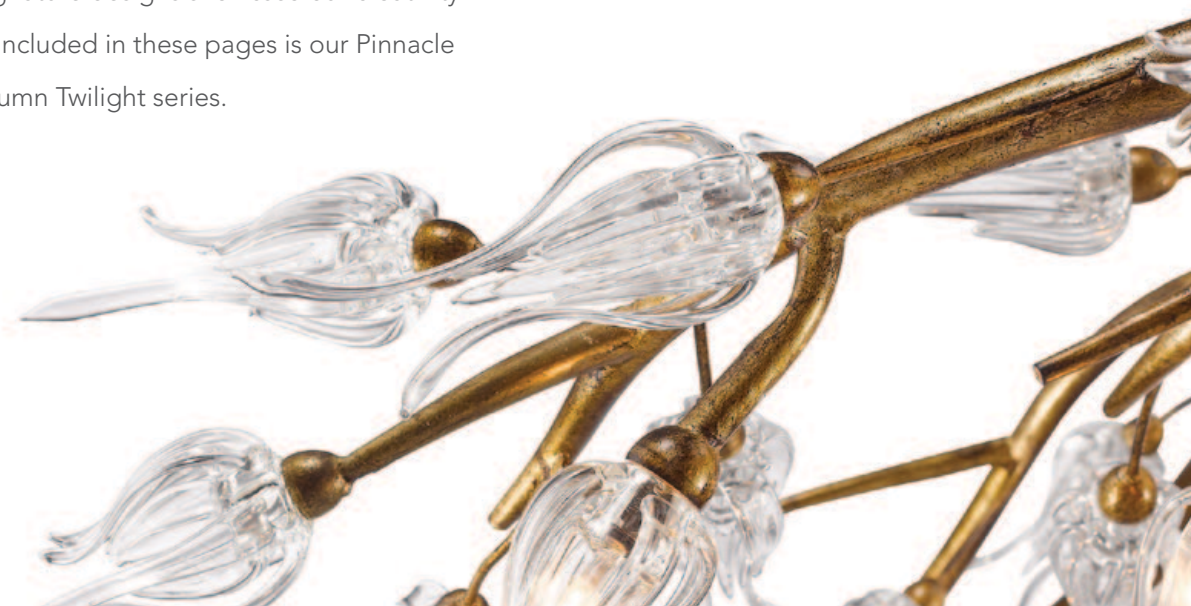

Signature

These collections have the unmistakable Golden Lighting mark. They uniquely represent the Golden Lighting brand. A celebration of our rich history and our ever-evolving product line, the signature designs showcase our creativity and inventiveness. Included in these pages is our Pinnacle Award-winning Autumn Twilight series.