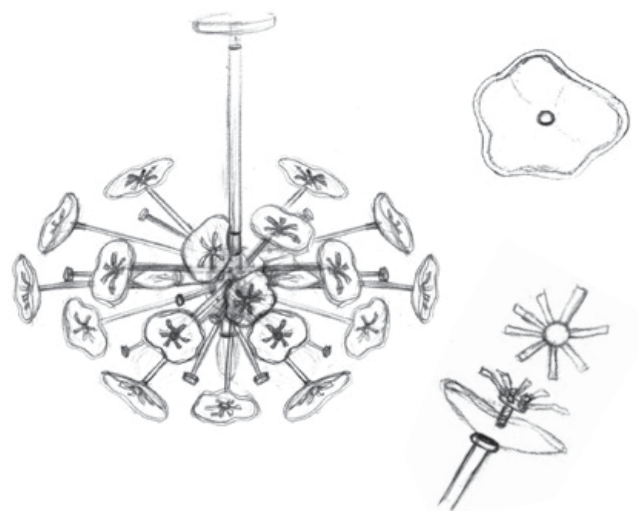

These floral spheres bring artwork to life