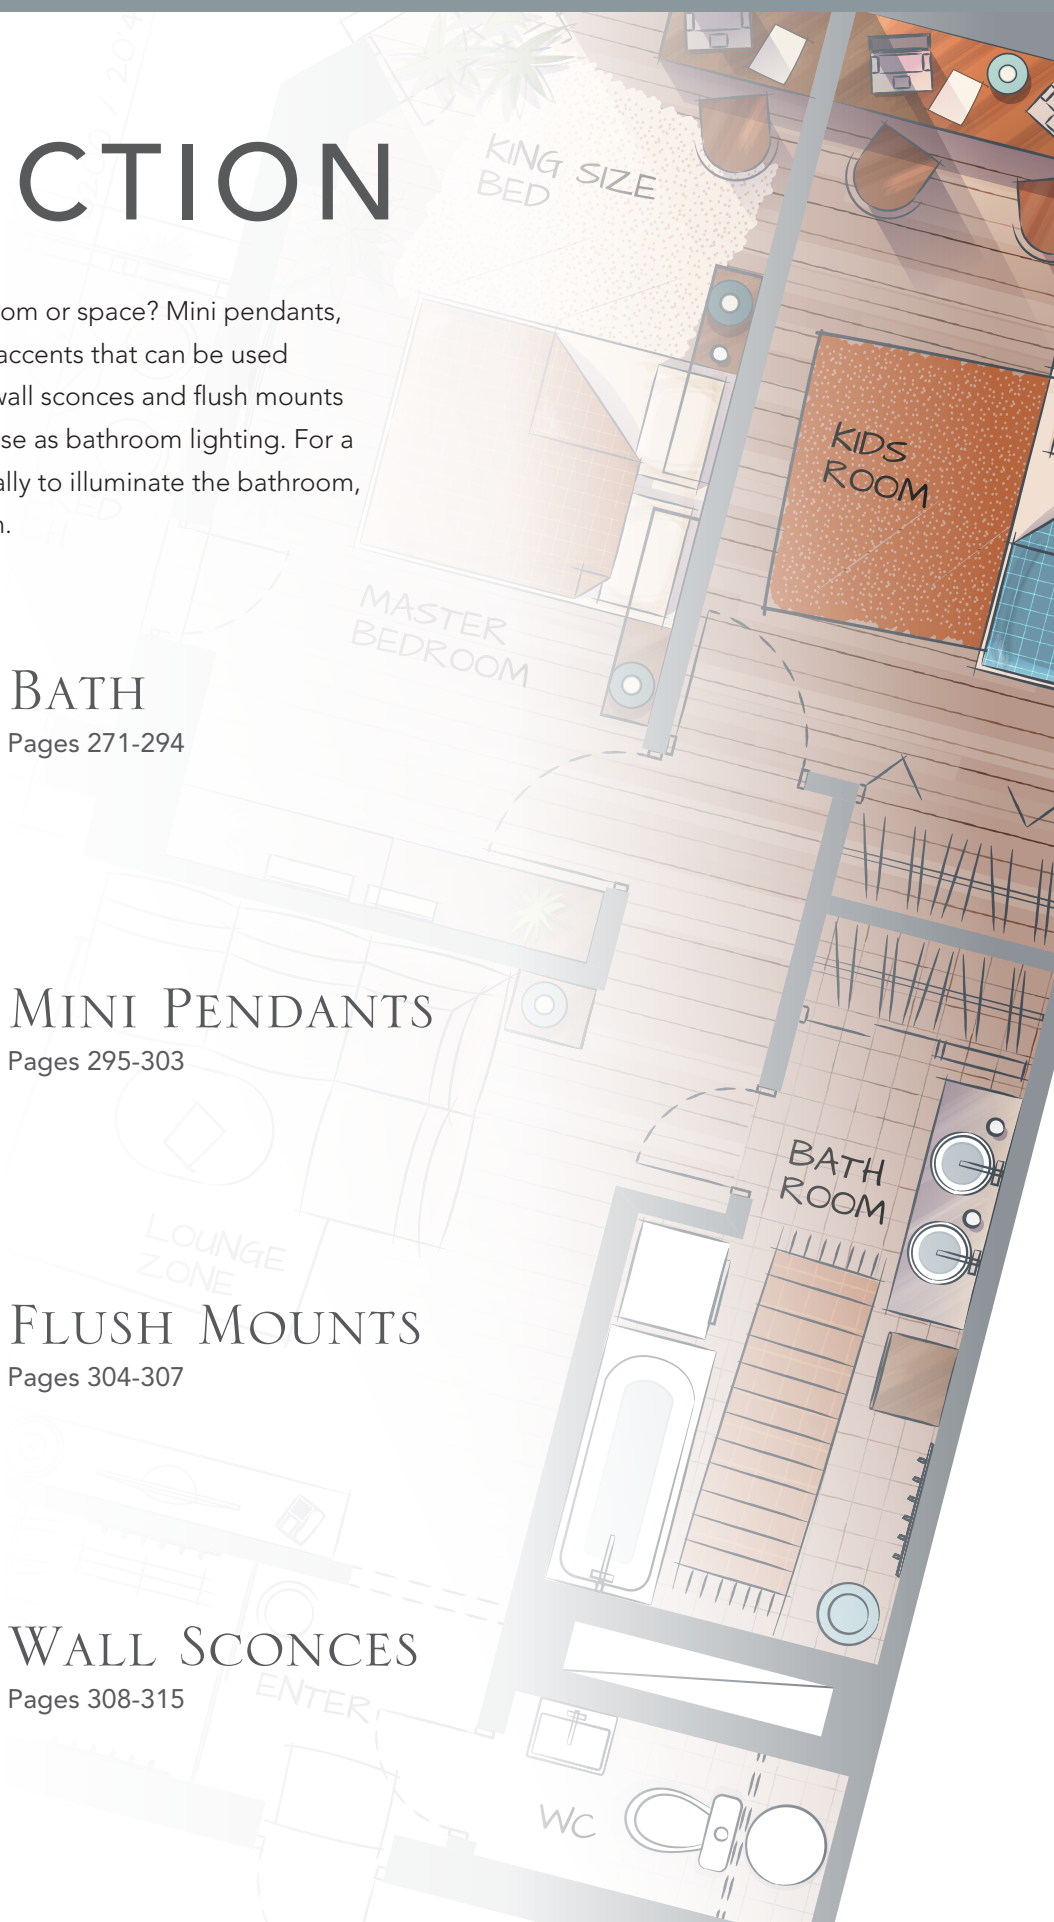

WALL SCONCES

Pages 308-315