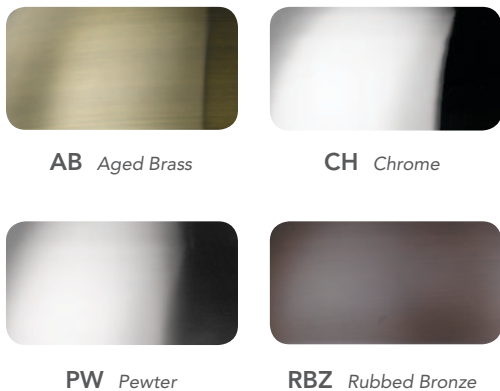

Duncan

Pewter, Chrome, Aged Brass &
Rubbed Bronze Finishes

How to create the fixture code

1 Select Frame

2 Select Frame Finish

3 Select Shade Color

3602-L AB-BK

3602-L CH-BE