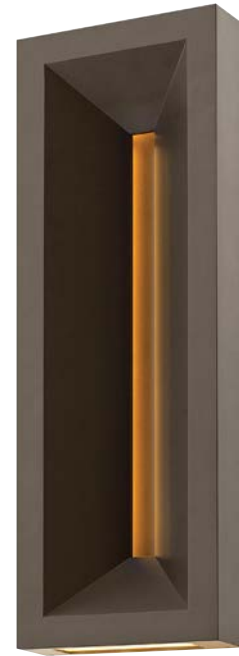

20305 BZ
7" W, 20" H

ITEM	INTEGRATED LED LIGHT SOURCE	ENGINE LUMENS	COLOR TEMP.	CRI	INCANDESCENT EQUIVALENCY	EXT.	TOP TO OUTLET	BACK PLATE
20300 BZ	24w LED	1900	2700K	90	2-75w	4"	5"	6¼" Square
20300 TT	24w LED	1900	2700K	90	2-75w	4"	5"	6¼" Square
20305 BZ	22w LED	1950	2700K	90	2-75w	4"	10"	5" W, 15¼" H
20305 TT	22w LED	1950	2700K	90	2-75w	4"	10"	5" W, 15¼" H

Plaza fixtures are fully dimmable. LED components have a lifespan of 40,000 hours and carry a 5-year limited warranty.