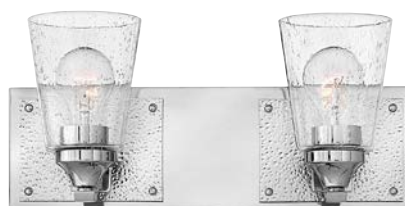

51822 PN
16¼" W, 7¼" H