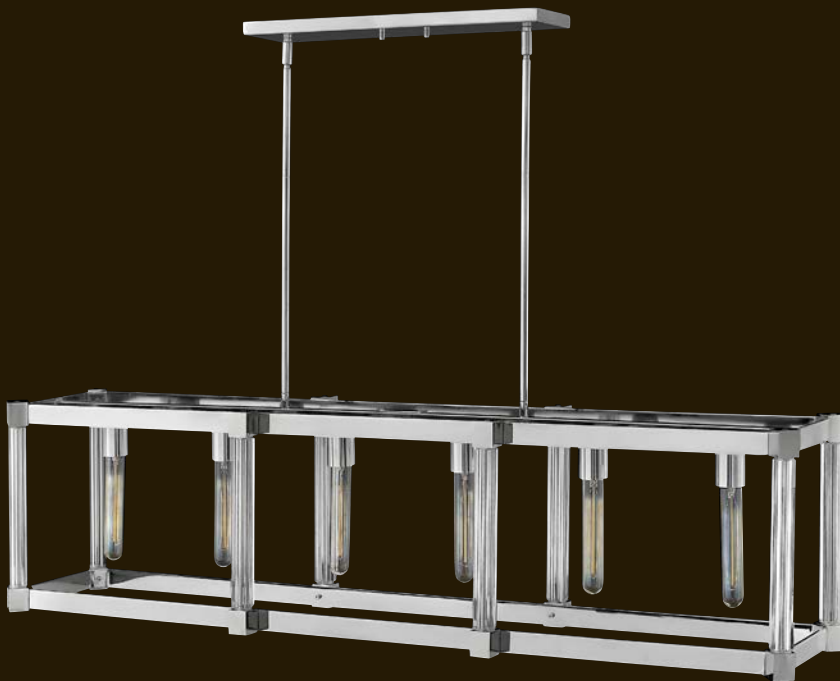

FR36018PNI [48" W, 12.5" H, 10" D]

FR36012PNI
8" W, 16" H, 4" EXT.
6" W, 15.75" H BACK PLATE
8" TTO
2-60W CANDELABRA
ADA Compliant

FR36013PNI
15.25" W, 15.25" H
53.75" MAX. HEIGHT*
6" SQUARE CANOPY
4-60W CANDELABRA

FR36014PNI
13" W, 26" H
6" SQUARE CANOPY
4-60W CANDELABRA

FR36015PNI
17" W, 33.25" H
6" SQUARE CANOPY
4-60W CANDELABRA

FR36018PNI
48" W, 12.5" H, 10" D
51" MAX. HEIGHT*
4.5" W, 18" L CANOPY
6-60W CANDELABRA