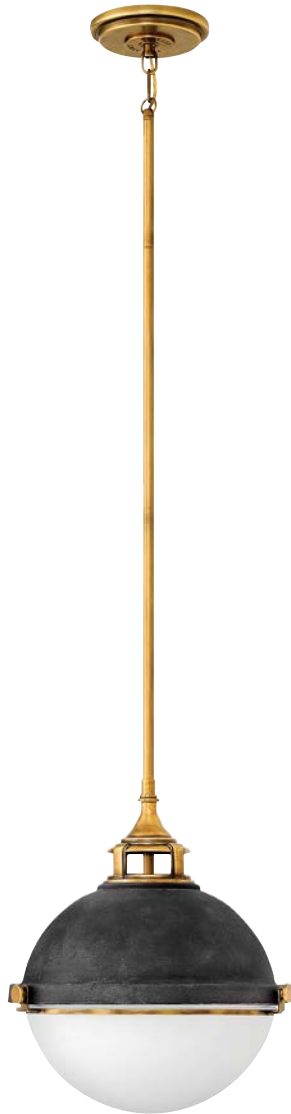

Fletcher's chic vibe transcends style boundaries. A seamless dome shade features a cast-fitter and an elegant capture ring that secures the etched opal glass with decorative cast knobs. Spanning vintage to industrial, classic to transitional, Fletcher seamlessly unifies any décor declaration.

FLETCHER™

AGED ZINC WITH HERITAGE BRASS, POLISHED NICKEL FINISH
ETCHED OPAL GLASS

4834 DZ
13½" DIA., 14½" H
49¼" MAX. H*