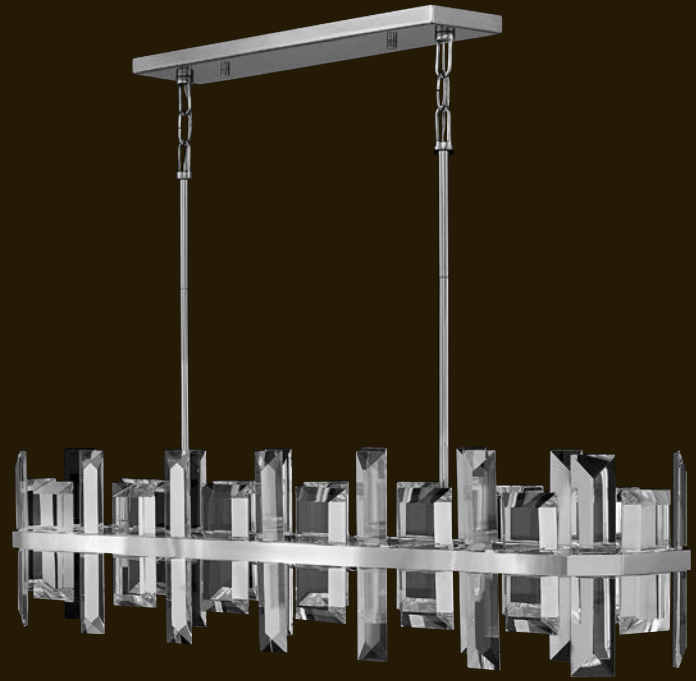

FR39216PNI [42" W, 10" H, 8.25" D]