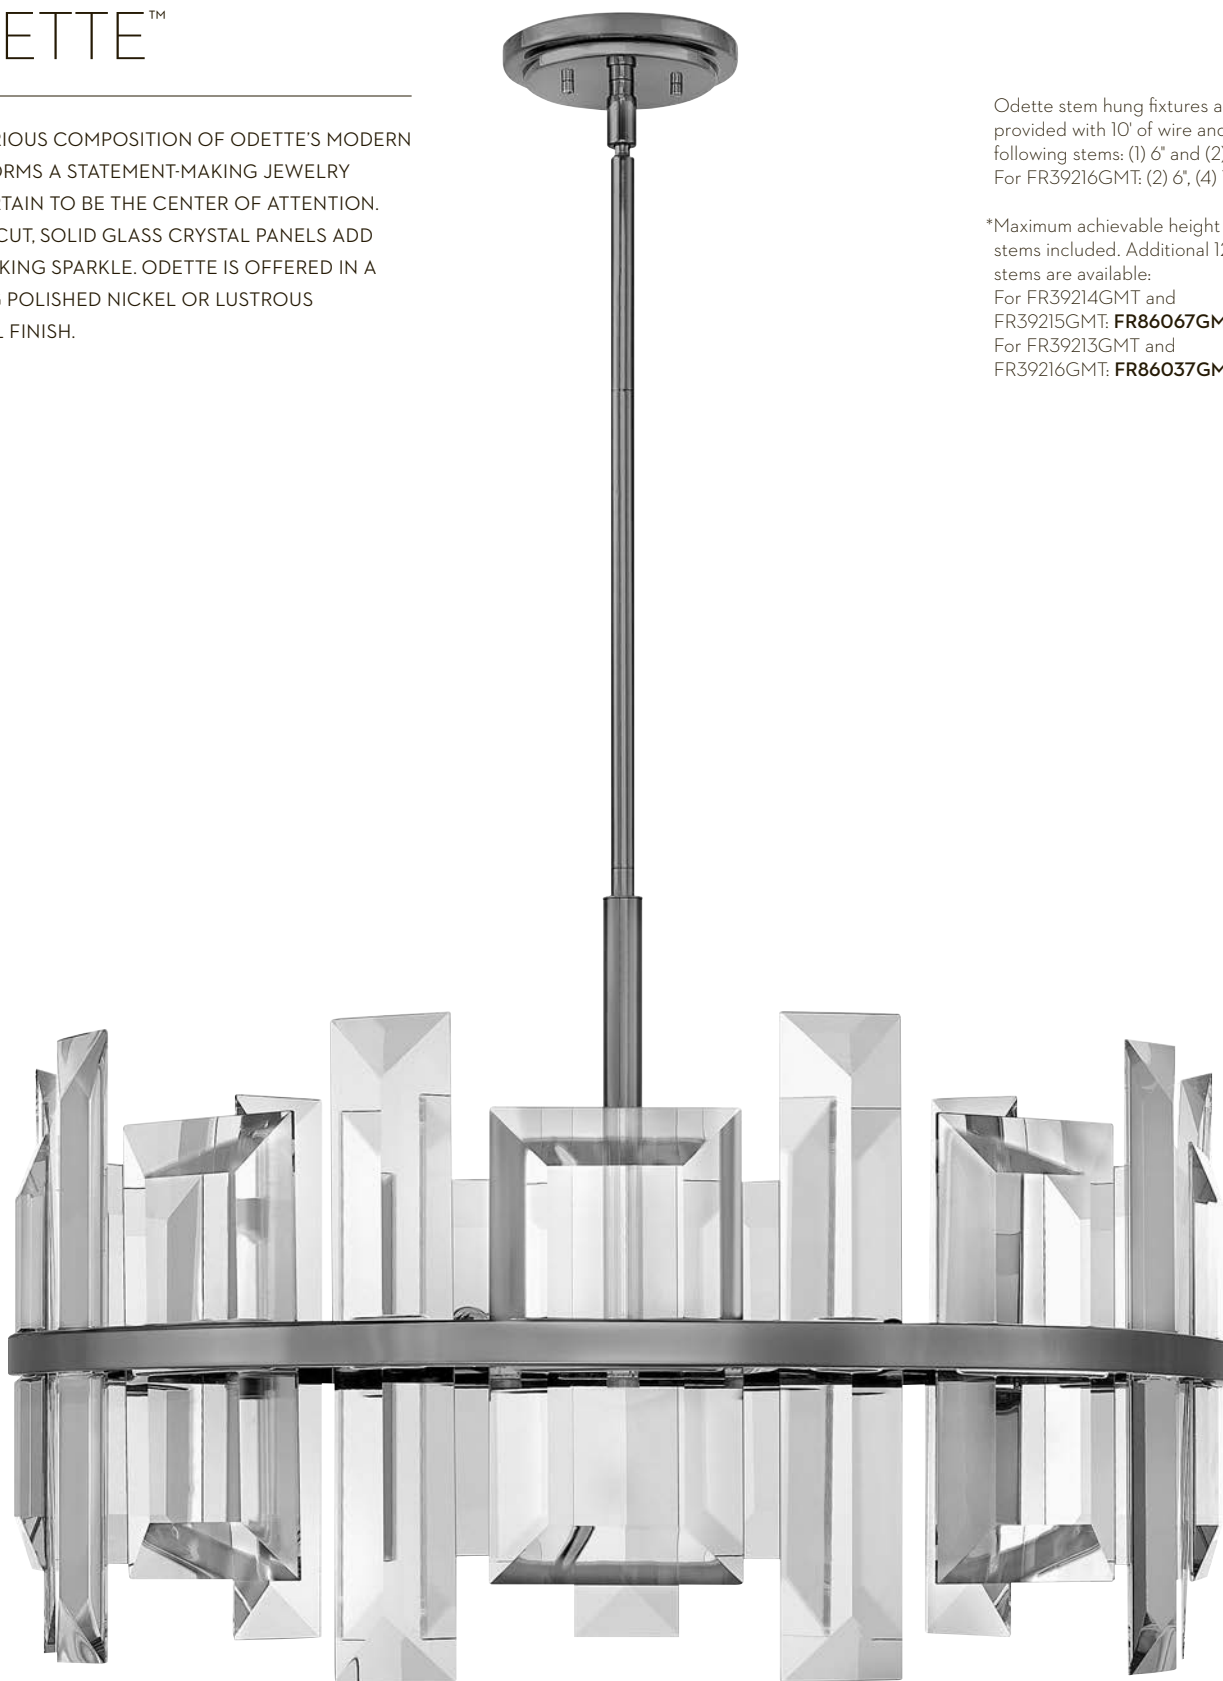

ODETTE™

THE LUXURIOUS COMPOSITION OF ODETTE'S MODERN DESIGN FORMS A STATEMENT-MAKING JEWELRY PIECE, CERTAIN TO BE THE CENTER OF ATTENTION. EMERALD CUT, SOLID GLASS CRYSTAL PANELS ADD BREATHTAKING SPARKLE. ODETTE IS OFFERED IN A GLEAMING POLISHED NICKEL OR LUSTROUS GUNMETAL FINISH.

Odette stem hung fixtures are provided with 10' of wire and the following stems: (1) 6" and (2) 12" For FR39216GMT: (2) 6", (4) 12"

*Maximum achievable height with stems included. Additional 12' stems are available:
For FR39214GMT and FR39215GMT: **FR86067GMT**
For FR39213GMT and FR39216GMT: **FR86037GMT**