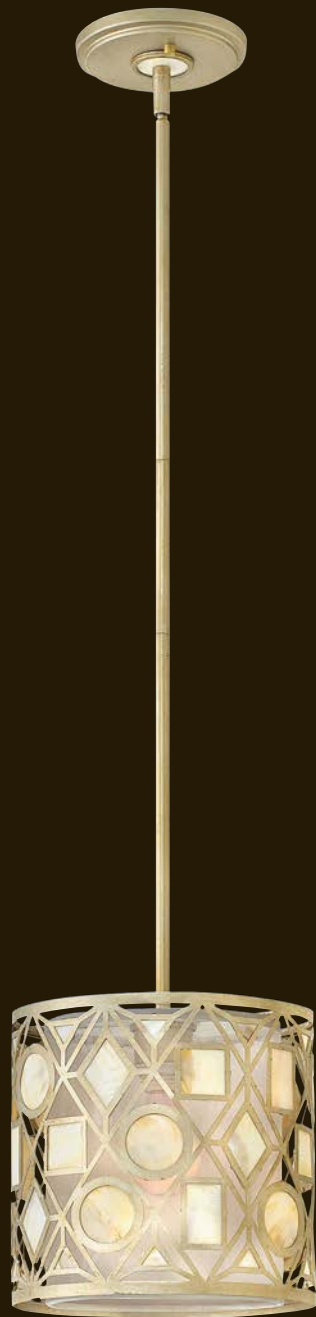

Bulb specifications indicate maximum wattage.

FR37127SLF [9.75" DIA., 10" H]

SCONCE
FR37122SLF [7.75" W, 9.5" H]

FR37122SLF
7.75" W, 9.5" H, 4" EXT.
7.75" W, 9.5" H BACK PLATE
4.75" TTO
2-60W CANDELABRA
ADA compliant