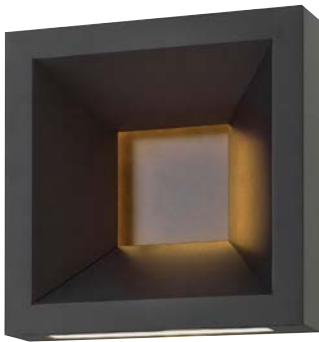

PLAZA™

FINISH BRONZE, TITANIUM
GLASS ETCHED ACRYLIC LENS

Plaza features a contemporary form constructed from durable aluminum. This sleek shape creates a unique wall-wash effect with a down light producing a subtle interior grazing for a layered sense of illumination.

20300 BZ
10" W, 10" H