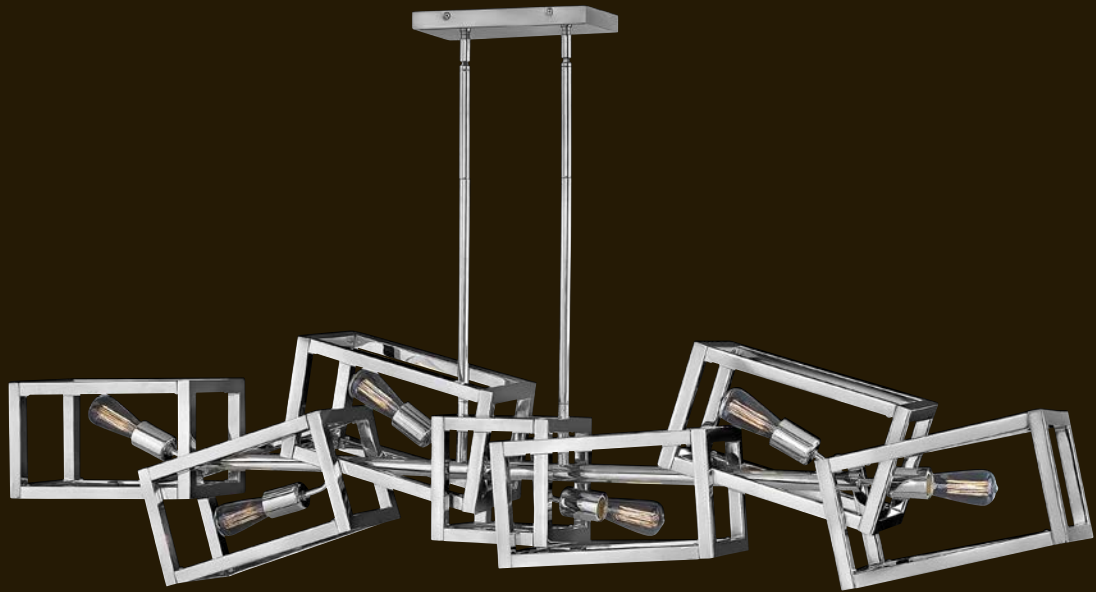

FR42446PNI [62" W, 13.25" H, 8.25" D]