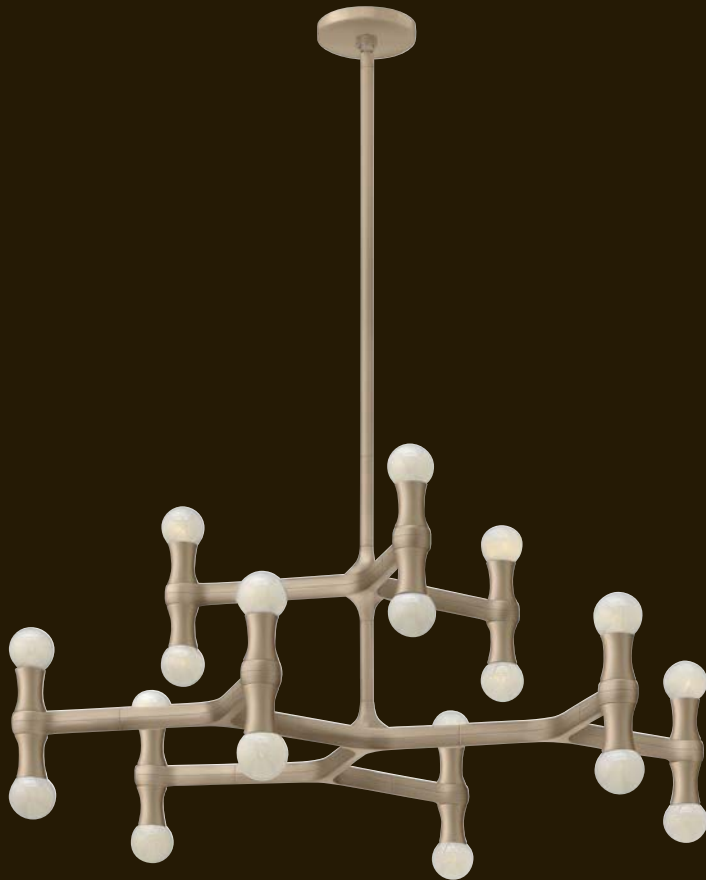

FR41948CPN [30.75" W, 11.75" H]