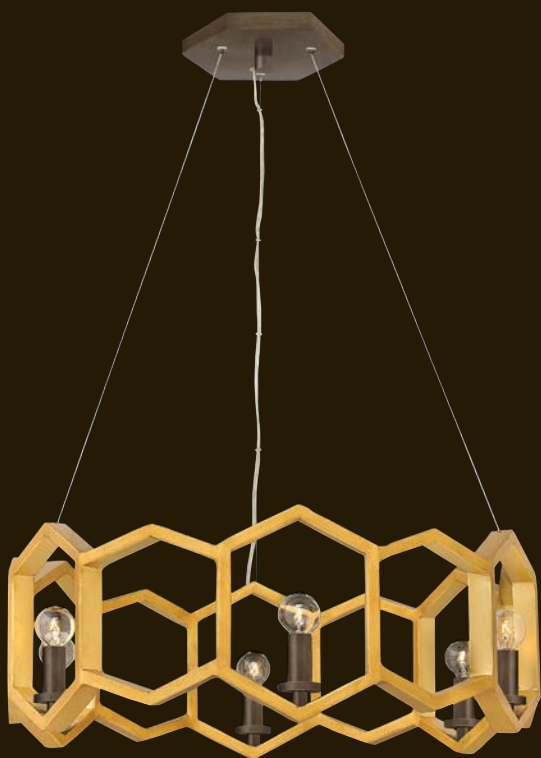

Moxie chandeliers are provided with 12' of wire and 10' of cable.

Bulb specifications indicate maximum wattage.

FR38016SSG [30.25" W, 4" H]

FR38018SSG [45.5" W, 4" H, 30.25" D]

FR38015SSG [22" DIA., 8" H]