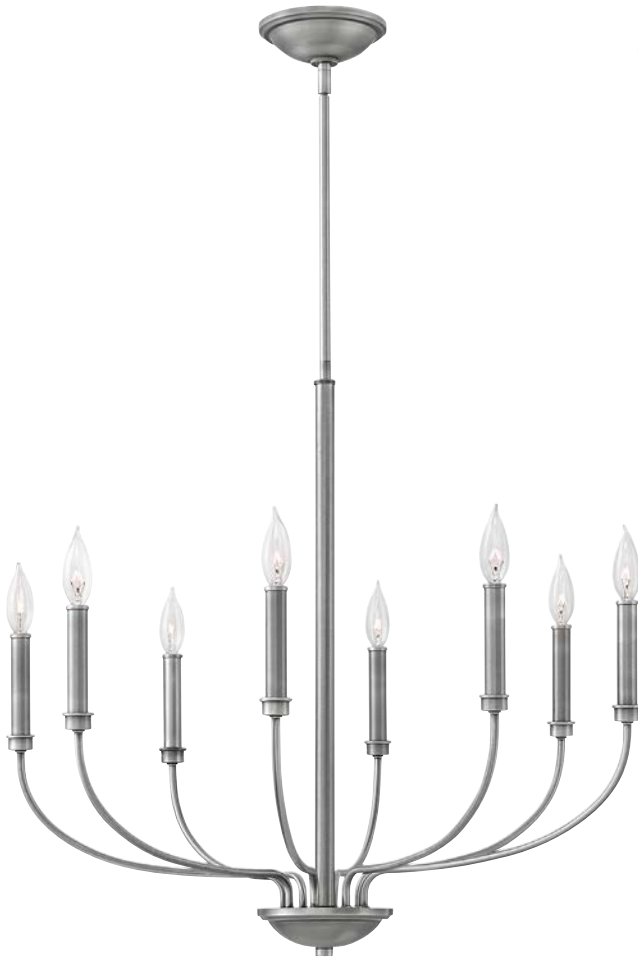

3076 AN
28" DIA., 26" H
76" MAX. H*