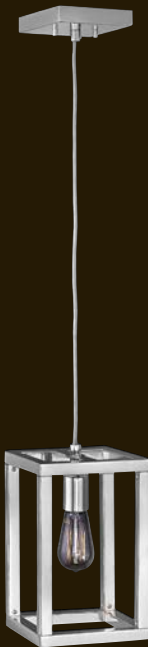

FR42447PNI [7" W, 11.75" H]

FR42444PNI
30.75" W, 31.25" H
68.25" MAX. HEIGHT*
5" SQUARE CANOPY
5-100W MEDIUM

FR42447PNI
7" W, 11.75" H
125" MAX. HEIGHT*
5" SQUARE CANOPY
1-100W MEDIUM

FR42445PNI
33" W, 32.75" H
69.75" MAX. HEIGHT*
5" SQUARE CANOPY
9-100W MEDIUM