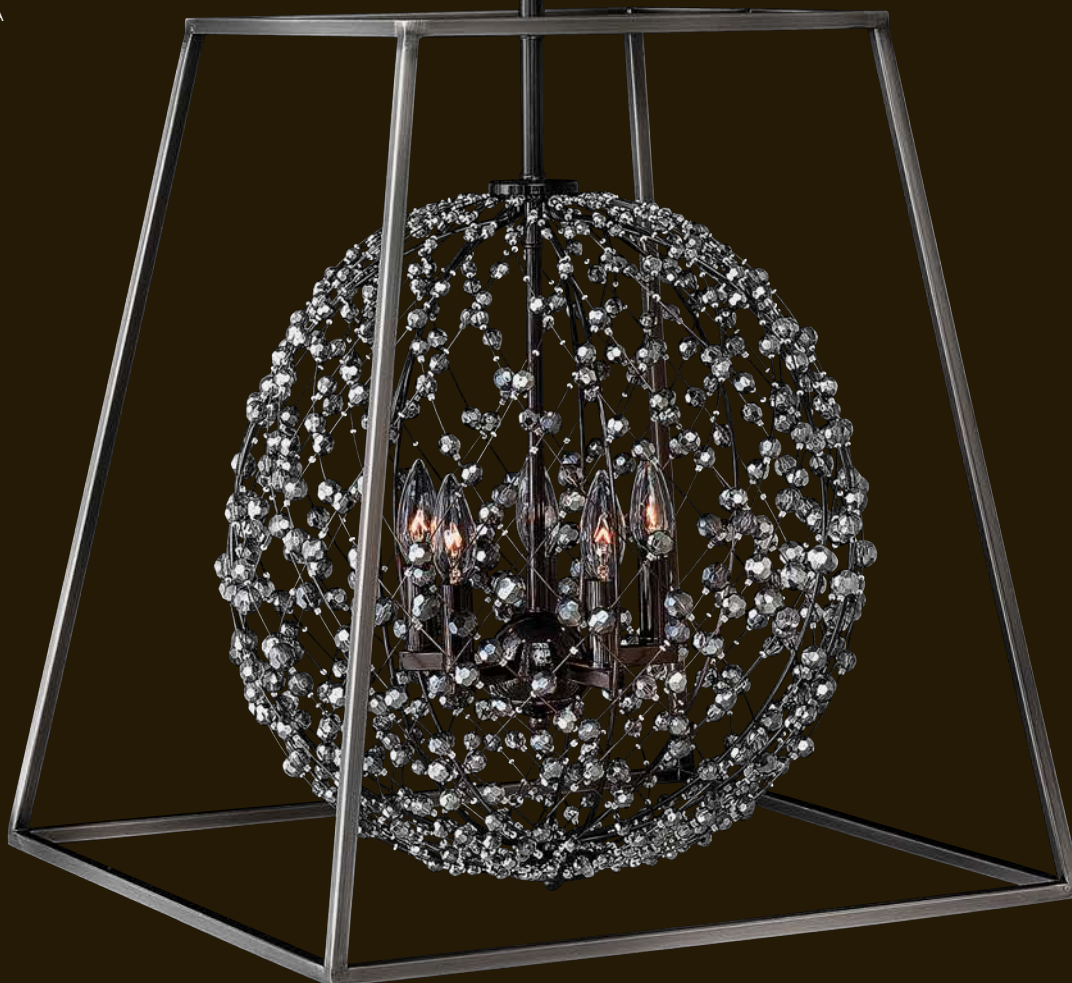

FR48204ANI

18" W, 16.5" H
55.25" MAX. HEIGHT*
6" DIA. CANOPY
4-60W CANDELABRA

FR48205ANI

22" W, 24" H
62.5" MAX. HEIGHT*
6" DIA. CANOPY
5-60W CANDELABRA

Artemis stem hung fixtures are provided with 10' of wire and the following stems: (1) 6", (3) 12"

*Maximum achievable height with stems included. Additional 12" stems are available:
For FR48204ANI: **FR86035BCM**
For FR48205ANI: **FR86065BCM**

Bulb specifications indicate maximum wattage.

FR48205ANI [22" W, 24" H]