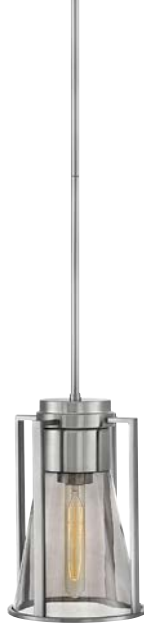

63307 BN-SM
7¾" DIA., 12" H
56¾" MAX. H*