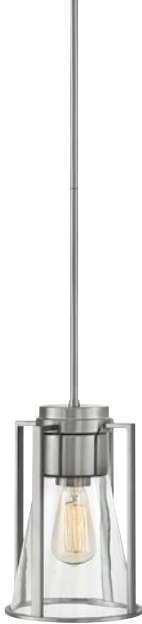

63307 BN-CL
7¾" DIA., 12" H
56¾" MAX. H*