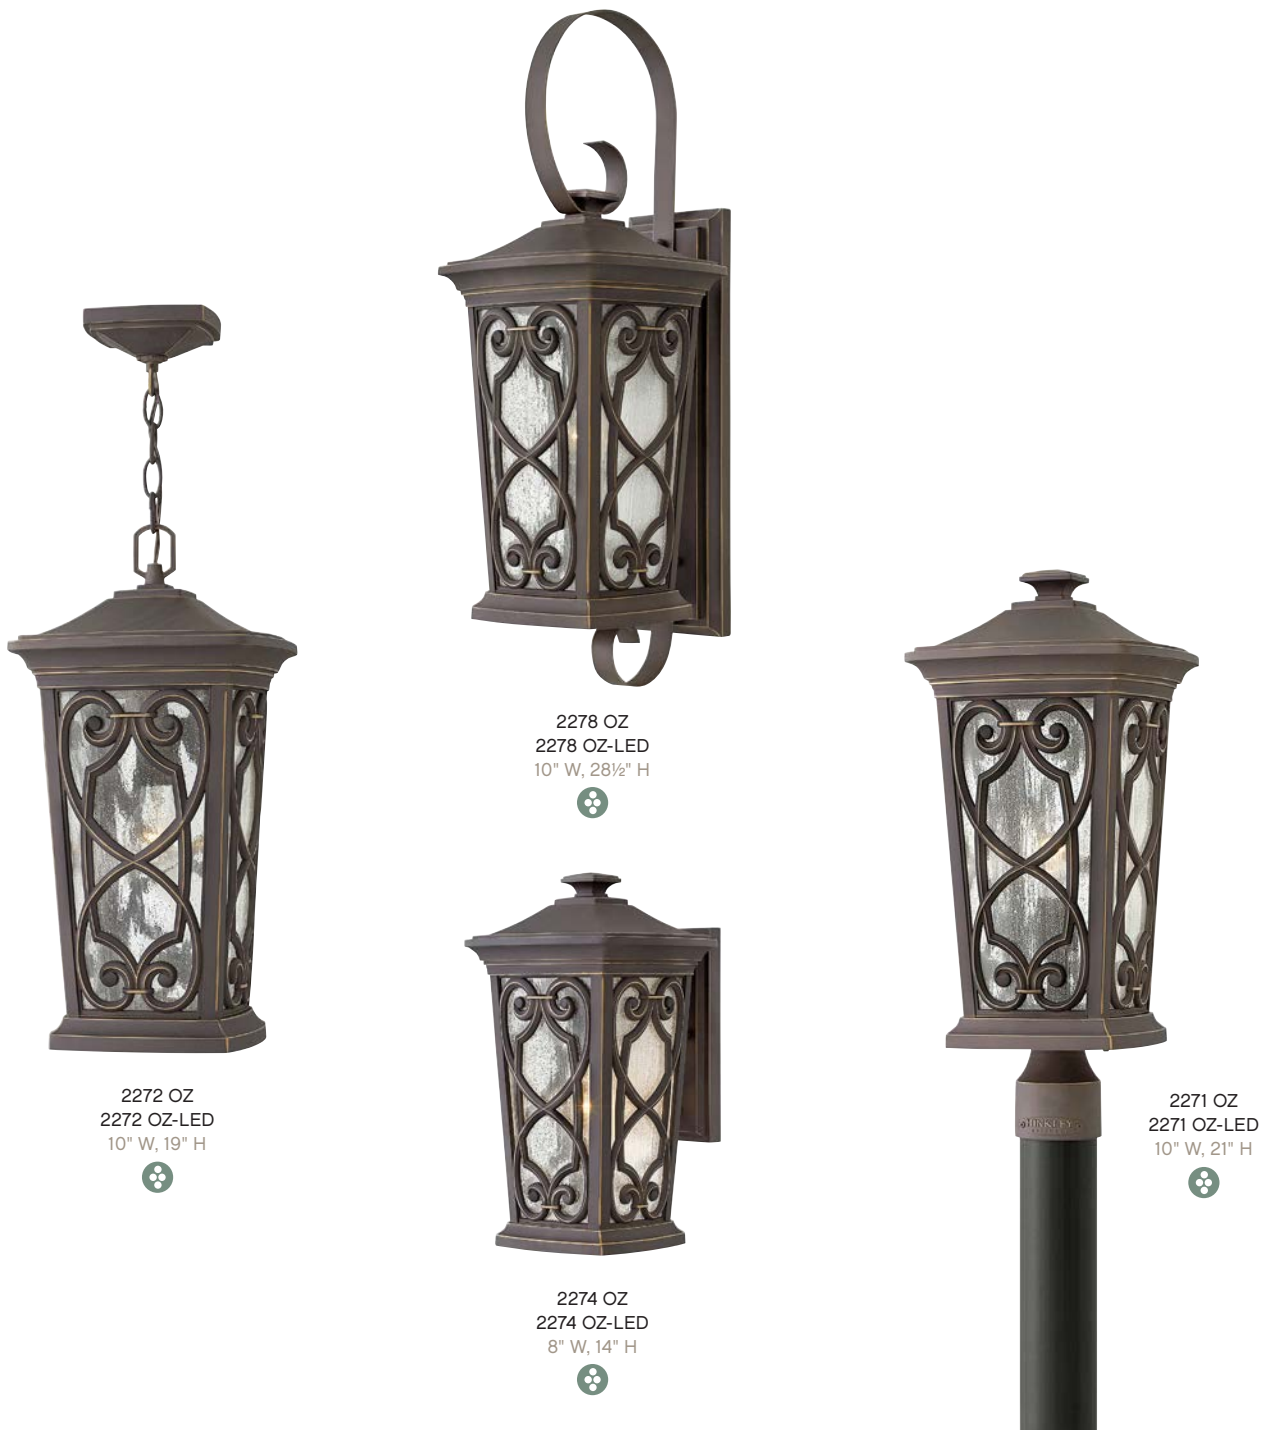

2272 OZ
2272 OZ-LED
10" W, 19" H

2278 OZ
2278 OZ-LED
10" W, 28½" H

2274 OZ
2274 OZ-LED
8" W, 14" H

2271 OZ
2271 OZ-LED
10" W, 21" H

ITEM	BULBS	LED ITEM	INTEGRATED LED LIGHT SOURCE	LUMENS	COLOR TEMP.	CRI	INCANDESCENT EQUIVALENCY	EXT.	TOP TO OUTLET	BACK PLATE/ CANOPY	WIRE/ CHAIN
2271 OZ	1-100w Med.	2271 OZ-LED	15w LED	800	2700K	96	1-100w			3" Dia. Post Fitter	
2272 OZ*	1-100w Med.	2272 OZ-LED	15w LED	900	2700K	92	1-100w			5" Square Canopy	6', 5'
2274 OZ*	1-100w Med.	2274 OZ-LED	15w LED	800	2700K	96	1-100w	9¼"	6"	4½" W, 8¼" H Back Plate	
2275 OZ*	1-100w Med.	2275 OZ-LED	15w LED	800	2700K	96	1-100w	11¼"	7"	4½" W, 8¼" H Back Plate	
2278 OZ*	1-100w Med.	2278 OZ-LED	15w LED	800	2700K	96	1-100w	11¾"	14½"	5¼" W, 18½" H Back Plate	

*When fitted with DSL-40, this item is Dark Sky compliant, see hinkleylighting.com. LED components have a lifespan of 40,000 hours and carry a 5-year limited warranty. For posts and pier mounts, see hinkleylighting.com