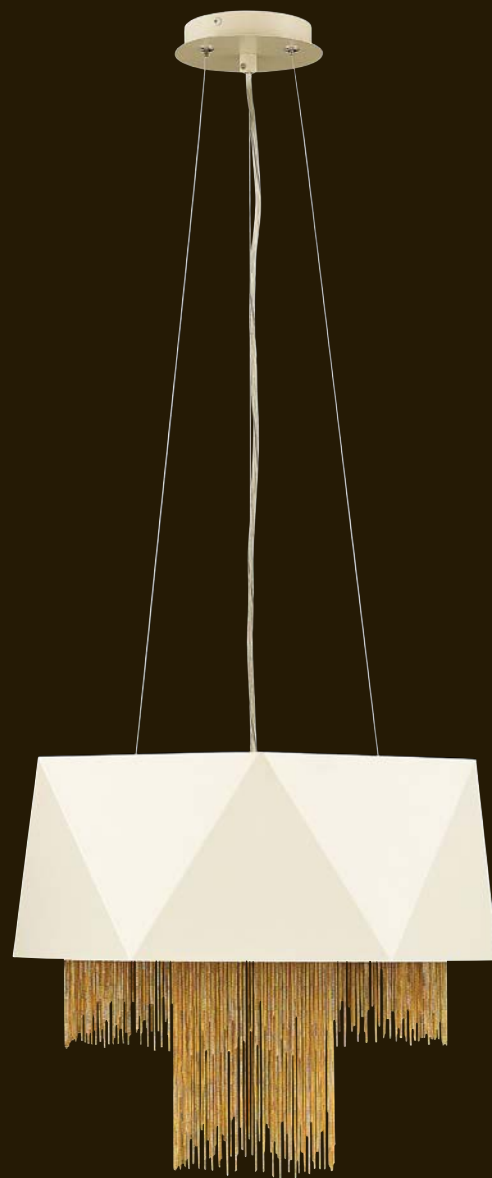

Zuma cable hung fixtures are provided with 12' of wire and 10' of cable.

Bulb specifications indicate maximum wattage.

OBJECT OF OUR
AFFECTION

Jewelers' chain adds a layer of glamorous texture to this chic statement piece.

FR32806WWT [43.25" W, 13.25" H, 8.75" D]

FR32805WWT [25.75" DIA., 18.25" H]

FR32804WWT [17.75" DIA., 14.25" H]

FR32804WWT
17.75" DIA., 14.25" H
4.75" DIA. CANOPY
6-60W CANDELABRA

FR32806WWT
43.25" W, 13.25" H, 8.75" D
4.75" W, 19.75" L CANOPY
5-60W CANDELABRA