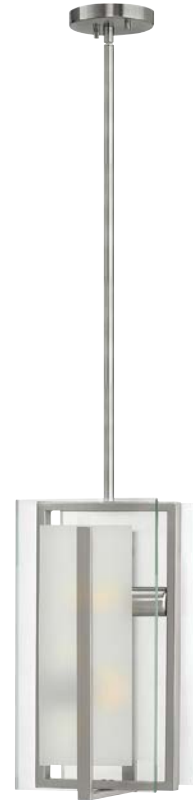

3078 KZ
32" DIA., 29" H
79" MAX. H*

3076 KZ
28" DIA., 26" H
76" MAX. H*

3072 KZ
9¾" W, 14¼" H

3075 KZ
24" DIA., 24" H
74" MAX. H*

ITEM	BULBS	EXT.	TOP TO OUTLET	CANOPY/ BACKPLATE	WIRE	STEMS INCLUDED	ADDITIONAL FINISHES
3072 KZ	2-60w Cand.	4"	8½"	4½" Dia. Back Plate			AN
3075 KZ	6-60w Cand.			6" Dia. Canopy	10'	1-4", 1-6", 1-12", 1-24"	AN
3076 KZ	8-60w Cand.			6" Dia. Canopy	10'	1-4", 1-6", 1-12", 1-24"	AN
3078 KZ	12-60w Cand.			6" Dia. Canopy	10'	1-4", 1-6", 1-12", 1-24"	AN

*Maximum achievable height with stems included. Additional 12" stems available, 6034 BN, CM, SK. Ideal for vintage filament bulbs (not included).

LATITUDE™

FINISH BRUSHED NICKEL
GLASS CLEAR BEVELED INSIDE-ETCHED

3992 BN
8" W, 16" H

5651 BN
5½" W, 21½" H

3996 BN
42" W, 8½" H, 8" D
49½" MAX. H*

3997 BN
8" W, 16½" H
55" MAX. H*

ITEM	BULBS	DEPTH	EXT.	TTO	BACK PLATE/CANOPY	WIRE	STEMS INCLUDED	ADDITIONAL FINISHES
3992 BN	2-60w Cand.		4"	7¾"	8" W, 15½" H Back Plate			OZ
3996 BN	4-100w Med.	8"			4¼" W, 9¼" L Canopy	10'	4-6", 4-12"	OZ
3997 BN	2-100w Med.				4¾" Dia. Canopy	10'	2-6", 2-12"	OZ
5651 BN	2-100w Med.		5½"	10¾"	5½" W, 21½" H			CM, OZ