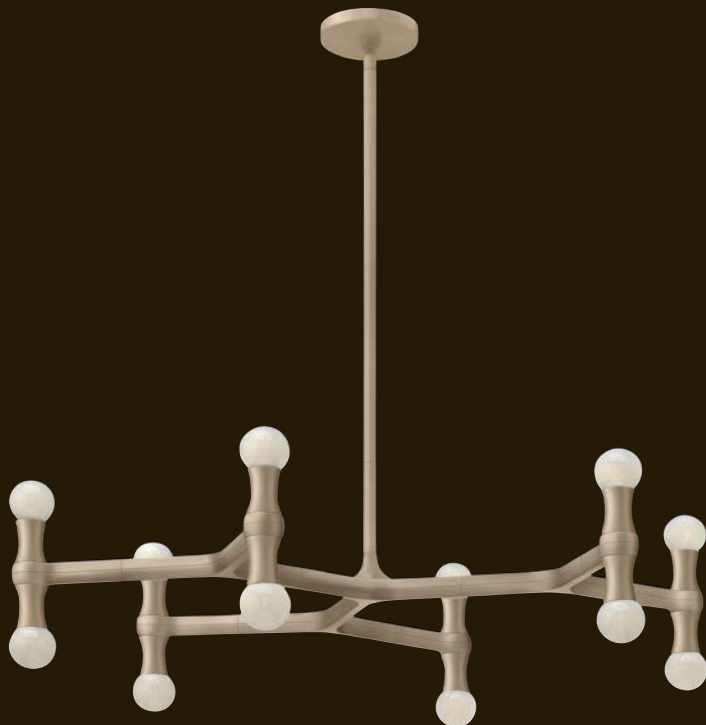

FR41946CPN [30.25" W, 5" H]

SCONCE
FR41941CPN [5" W, 5" H]

FR41941CPN
5" W, 5" H, 4" EXT.
5" DIA. BACK PLATE
2.5" TTO
2-60W CANDELABRA
Shown with G16½ bulbs
Invisible mounting hardware
ADA Compliant

FR41946CPN
30.25" W, 5" H
36.25" MAX. HEIGHT*
4.75" DIA. CANOPY
12-60W CANDELABRA
Shown with G16½ bulbs

FR41948CPN
30.75" W, 11.75" H
43" MAX. HEIGHT*
4.75" DIA. CANOPY
18-60W CANDELABRA
Shown with G16½ bulbs

FR41949CPN
30.25" W, 18.75" H
50" MAX. HEIGHT*
4.75" DIA. CANOPY
24-60W CANDELABRA
Shown with G16½ bulbs