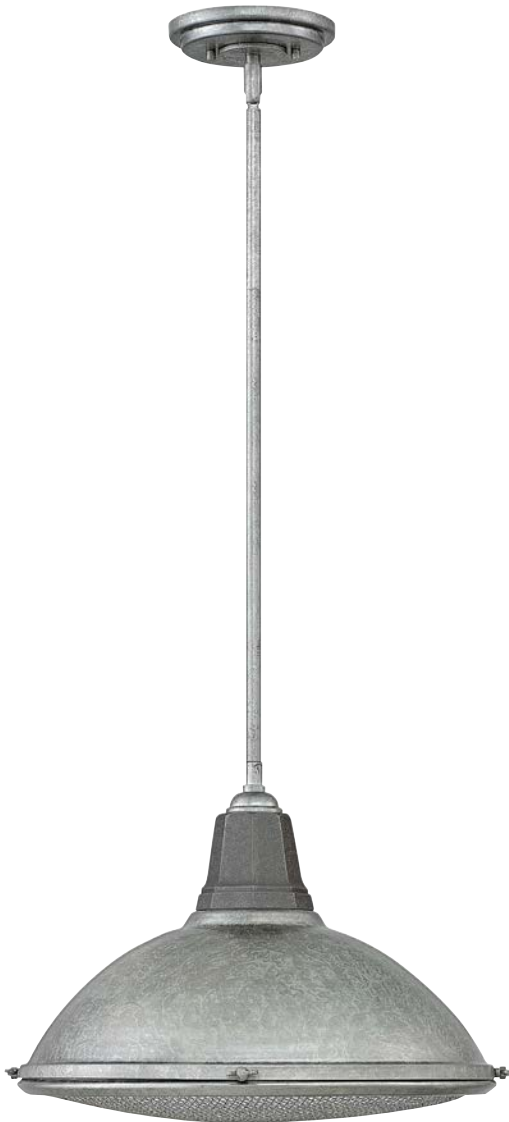

BARSTOW™

FINISH BUCKEYE BRONZE, GALVANIZED

A marriage of form and function, Barstow unites a vintage shape and industrial elements for a farmhouse chic statement. With its robust profile, bold finish options, prominent mesh screens and sturdy die-cast facets, Barstow is a perfect addition to a variety of interiors.

3604 GV
16¼" DIA., 12" H
45" MAX. H*