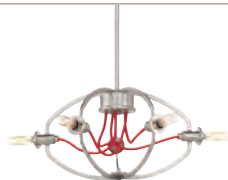

FERMI
Brushed Nickel p.176