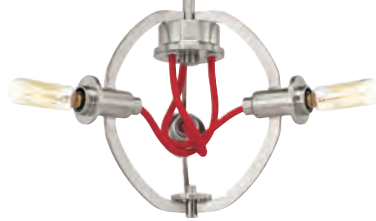

P500044-009

FINISHES

- Brushed Nickel - 009

THREE-LIGHT PENDANT

P500044-009 Brushed Nickel
10" dia., 8" ht.

Overall ht. w/stem 63-1/2", wire 15'.
Three candelabra base lamps,
each 60w max.