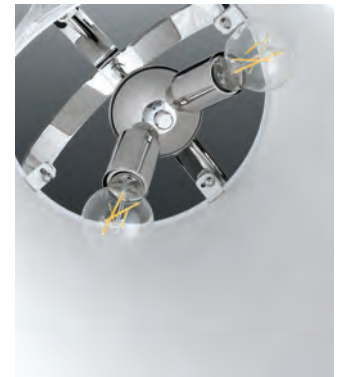

Detail of pendant interior