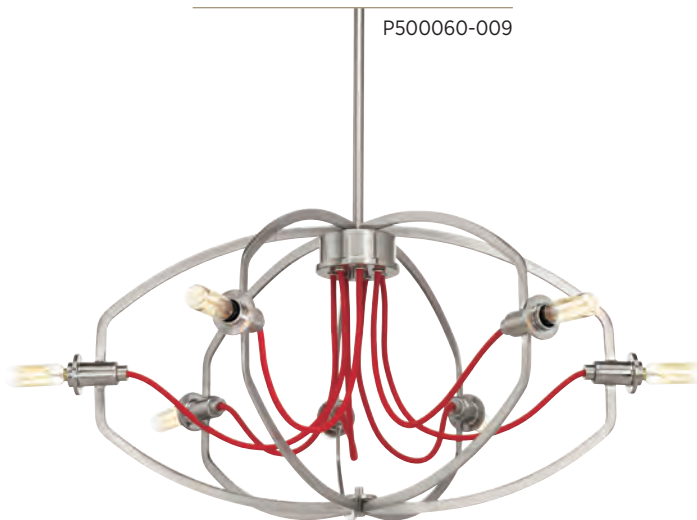

Overall ht. w/stem 68-1/2", wire 15'.
Seven candelabra base lamps,
each 60w max.

P500060-009

*Fixtures shown with P7827-01
vintage lamp*

FORMES NEW

The Formes collection features a stately geometric frame to support a single vintage-style lamp. Designed to be used alone or in groupings to create a sophisticated combination. The reflective backplate is an antique mirror that enhances the romantic illumination from this distinctive design.