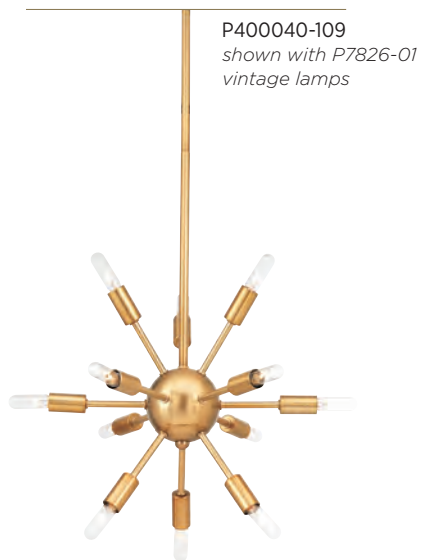

P400040-109

FINISHES

- Polished Nickel - 104
- Brushed Bronze - 109

TWELVE-LIGHT CHANDELIER

P400040-104 Polished Nickel
P400040-109 Brushed Bronze
 14-1/8" dia.,*
 Overall ht. w/stem 76"; wire 15'.
 Twelve candelabra base lamps,
 each 25w max.

SIXTEEN-LIGHT CHANDELIER

P400041-104 Polished Nickel
P400041-109 Brushed Bronze
 24" dia.,*
 Overall ht. w/stem 79-1/2"; wire 15'.
 Sixteen candelabra base lamps,
 each 25w max.

**Fixtures dimension does not include lamps.*