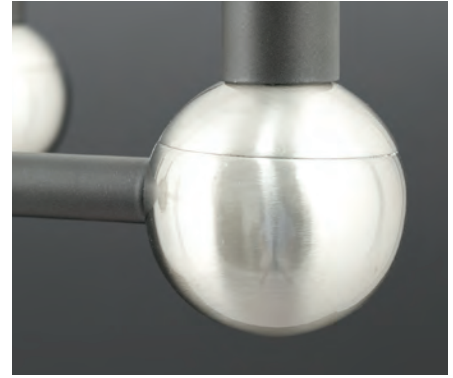

FOTON

Illuminate your home with bright designs inspired by the atomic age. This collection emulates a Mid-Century Modern style made popular in the 50's and 60's. The Graphite frame in Foton is accented with Brushed Nickel spherical accents. Available in chandelier, mini-pendant and wall bracket options.

P400019-143
shown with P7826-01
vintage lamps