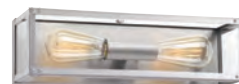

UNION SQUARE
Stainless Steel p.195