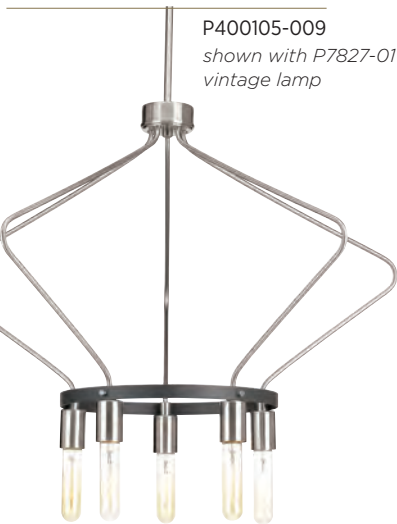

MINI-PENDANT

P500115-009 Brushed Nickel
13" dia., 9-5/8" ht.
Overall ht. w/stem 76-1/2", wire 10'.
One medium base lamp,
60w max.

ONE-LIGHT PENDANT

P500116-009 Brushed Nickel
Vintage Linen Shade.
20" dia., 26" ht.
Overall ht. w/stem 92", wire 15'.
One medium base lamp,
100w max.

P500117-020

P500115-020

shown with P7825-01
vintage lamp

P710043-020

FINISHES

- Antique Bronze - 020

SEMI-FLUSH CONVERTIBLE

P350102-020 Brushed Nickel
Hanging and ceiling mount hardware
included. Vintage Linen Shade.
16" dia., 13-1/4" ht.
Overall ht. w/stem 78-1/2", wire 10'.
Two medium base lamps,
each 60w max.