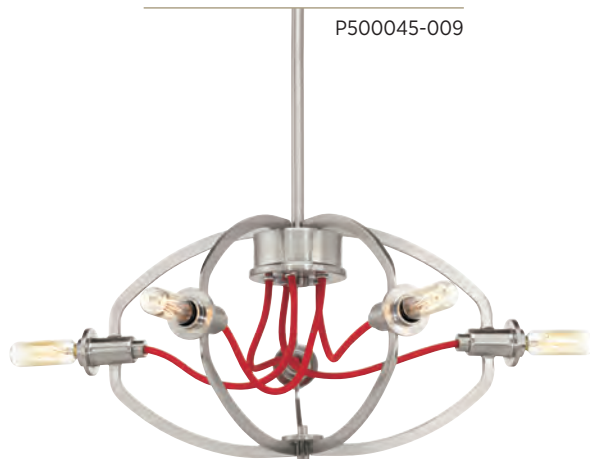

P500045-009

FIVE-LIGHT PENDANT

P500045-009 Brushed Nickel
17-3/8" dia., 9" ht.

Overall ht. w/stem 64-1/2", wire 15'.
Five candelabra base lamps,
each 60w max.

SEVEN-LIGHT PENDANT

P500060-009 Brushed Nickel
25-3/8" dia., 13" ht.

Overall ht. w/stem 68-1/2", wire 15'.
Seven candelabra base lamps,
each 60w max.