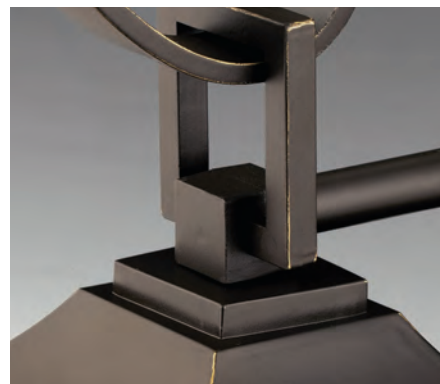

OUTDOOR HANGING LANTERN

P550018-135 Stainless Steel
7" sq., 27-3/8" ht.
Overall ht. w/chain 102-1/2", wire 10'.
One medium base lamp,
100w max.

*Fixtures shown with P7827-01
vintage lamps*

GIBBES STREET

Elongated frames capture the romantic charm of vintage gas lanterns. Inspired by a stroll down a Charlestonian street bearing the same name, the Gibbs Street outdoor lantern collection features clear beveled glass and an Antique Bronze finish. Wall, post and hanging lanterns complete the family.