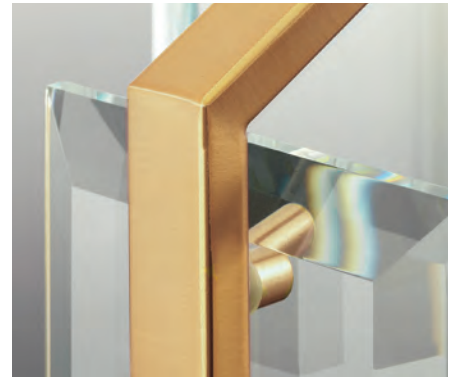

*Fixtures shown with P7826-01
vintage lamps*

Fixture mounts up or down.

CAHILL

NEW

A stylish Brushed Bronze finish frames brilliant clear beveled glass panels in the Cahill collection. Ideal for Luxe or Mid-Century Modern interiors, the visual interest provides a reinvention of the popular glass design.