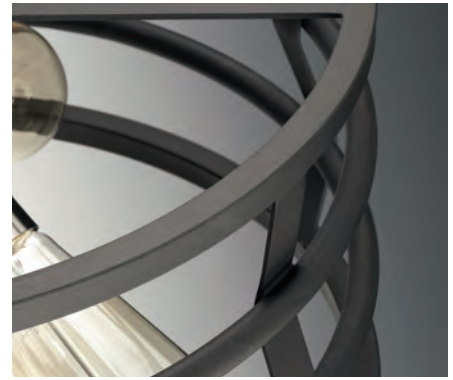

P400028-009

P710008-009

REMIX

Remix features industrial-inspired pendant options. A Graphite frame is comprised of straps that weave together to create an open cage design. Brushed Nickel accents on the inside add a touch of mixed metal accents.