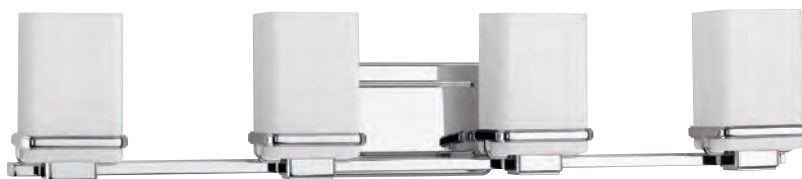

P2196-15

FINISH

- Brushed Nickel - 09
- Polished Chrome - 15

ONE-LIGHT BATH

P2193-09 Brushed Nickel

P2193-15 Polished Chrome

4-5/8" W., 8" ht.

Extends 5-1/4". H/CTR 4-1/8".

One medium base lamp, 100w max.

TWO-LIGHT BATH

P2194-09 Brushed Nickel

P2194-15 Polished Chrome

13" W., 6-1/2" ht.

Extends 5-1/4". H/CTR 4-1/8".

Two medium base lamps each, 100w max.

THREE-LIGHT BATH

P2195-09 Brushed Nickel

P2195-15 Polished Chrome

22-1/8" W., 6-1/2" ht.

Extends 5-1/4". H/CTR 4-1/8".

Three medium base lamps each, 100w max.

FOUR-LIGHT BATH

P2196-09 Brushed Nickel

P2196-15 Polished Chrome

31-1/4" W., 6-1/2" ht.

Extends 5-1/4". H/CTR 4-1/8".

Four medium base lamps each, 100w max.

Fixture mounts up or down.