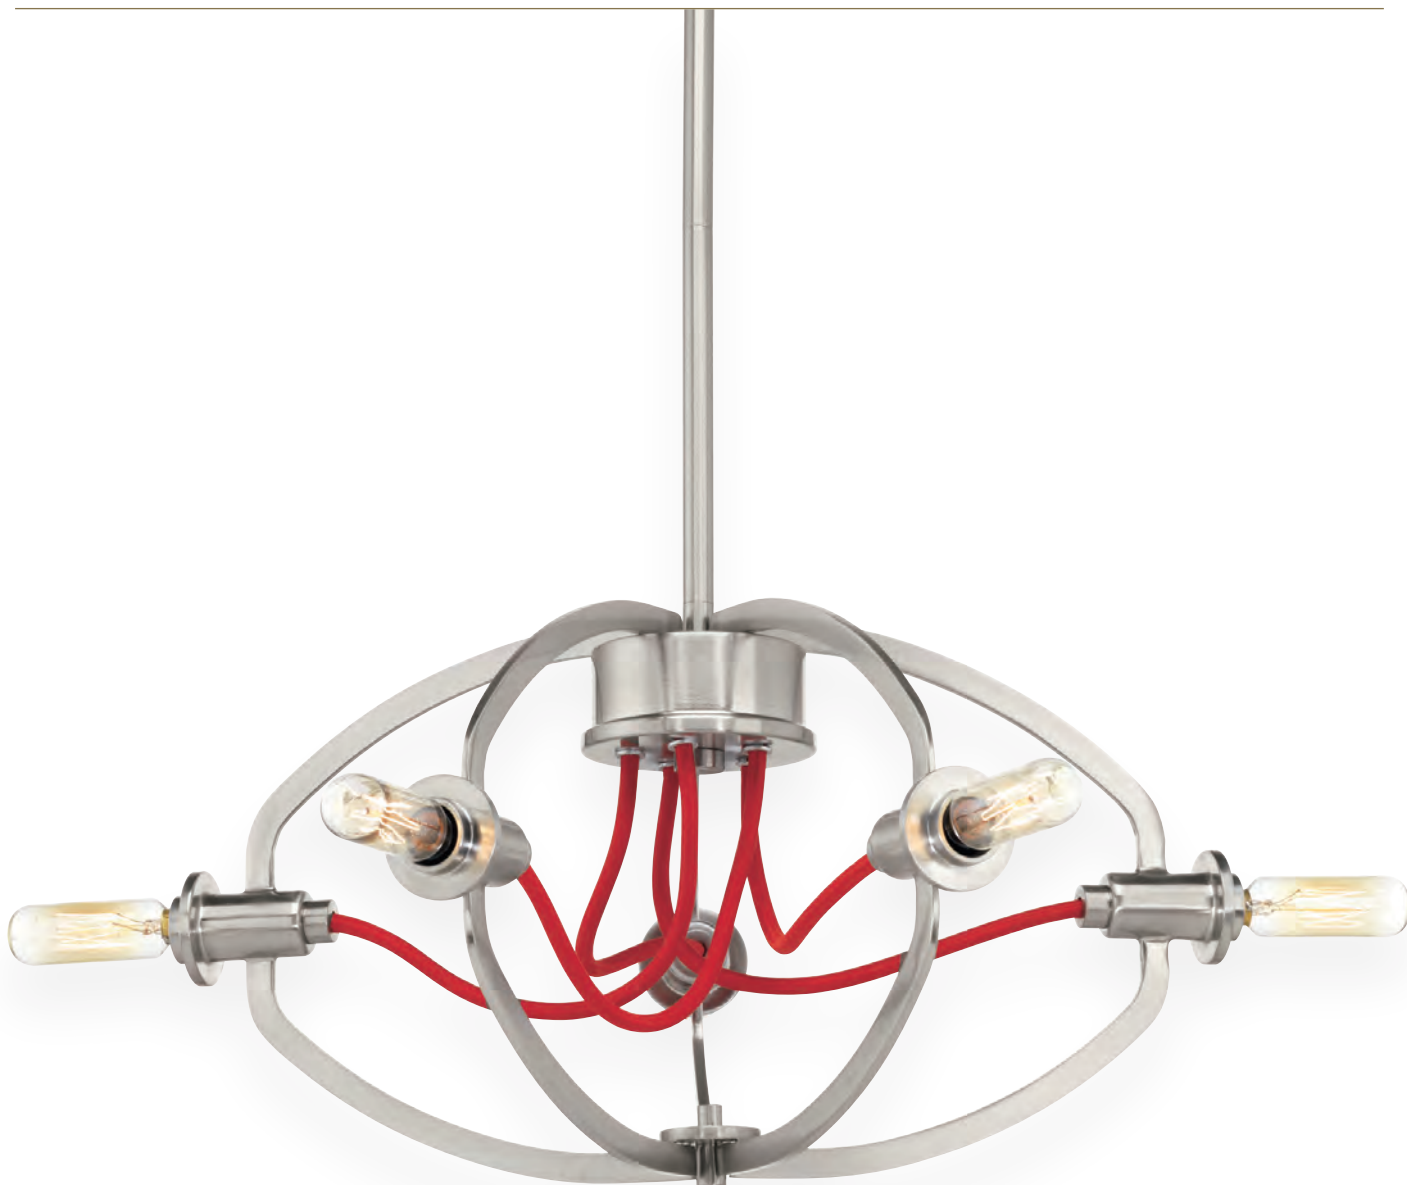

FERMI NEW

Cloth cords and sculptural details create an open framework design. Fermi features a geometric frame finished in Brushed Nickel. Red cloth adds a playful contrast to create a unique visual statement. Consider decorative bulbs to further customize Fermi fixtures.

P500045-009