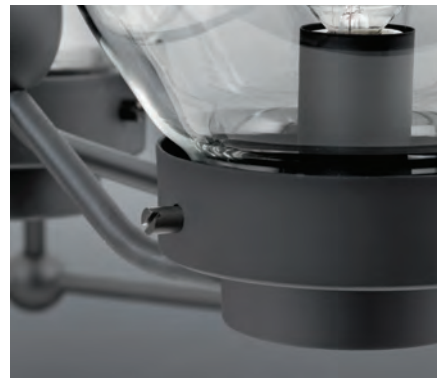

*Can be installed vertically or
horizontally.*

P300136-135

*shown with P7827-01
vintage lamps*

SPATIAL NEW

Spatial showcases a modern form that complements Urban Industrial, Mid-Century and Bohemian styles. Overscale geometric frames feature designs inspired by metal trusses and the art of engineering. A Matte Black finish is highlighted by clear globe shades or open candles. Chandelier and pendant options are ideal for foyers and entryways, while vanity fixtures complement modern spa-like bath suites.