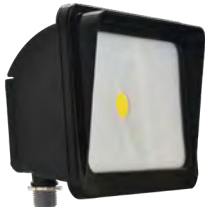

Premium LED Compact Flood