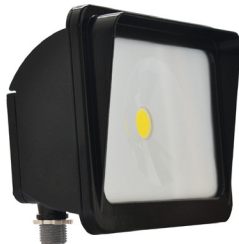

C-FL-A-RC-3L
Large, Dark Bronze