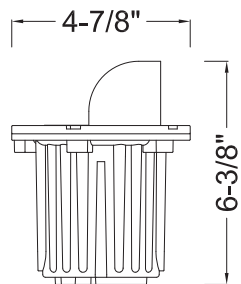

:: Beam Angle

36°

:: Light Source

MR16 Lamp Included (WESTGATE Part Number: MR16-400L-30K-D)

:: Lens

Flat Temp. Glass

:: Dimensions

:: Accessories included