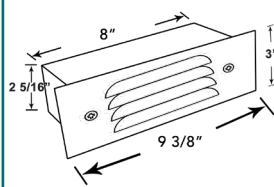

:: Beam Angle

90°

:: Light Source

Integrated SMD LED Module

:: Lens

Glass, Inside Frost with Foam Gasket

:: Dimensions

Housing Depth: 3 1/2"