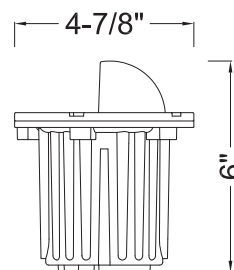

:: Beam Angle

36°

:: Light Source

MR16 Lamp Included (WESTGATE Part Number: MR16-400L-30K-D)

:: Lens

Flat Temp. Glass

:: Dimensions

:: Accessories included