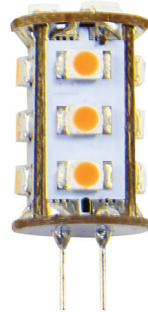

:: Options			
------------	---	--	---

**PLUG-IN MECHANICAL TIMER**

**PLUG-IN DIGITAL TIMER**

**PLUG-IN PHOTOCELL**

:: Catalog No.	TR-MTMR	TR-DTMR	TR-PC
:: Description	24-Hour 3-Prong Mechanical Plug-in Timer	7-Day 3-Prong Digital Plug-in Timer	Photocell with Plug-in Molex Connector

:: Accessories included		6 Foot plug-in cord included with Transformers	   
-------------------------	---	--	---

**MR16-400L**

**MR16-500L**

**MR16-RGB**

**PAR36  
FOR ENCLOSED FIXTURES**

:: Catalog No.	MR16-400L-27K-D MR16-400L-30K-D MR16-400L-41K-D MR16-400L-50K-D	MR16-500L-C90-30K-D MR16-500L-C90-50K-D	MR16-5W-RGB	PAR36-10W-30K PAR36-10W-40K PAR36-10W-50K
:: Wattage	5W	7W	5W	10W
:: Lumens	380LM, 380LM, 390LM, 400LM	500LM, 560LM	280LM	500LM, 800LM, 600LM
:: Voltage	12V AC/DC	12V AC/DC	12V AC/DC	12V AC/DC
:: Color Temp	2700K, 3000K, 4100K, 5000K	3000K, 5000K	RGB	3000K, 4000K, 5000K
:: Beam Angle	40°	40°	36°	50°

**12V AC/DC REPLACEMENT LAMPS**

:: Catalog No.	GZ-JC-39L-27K GZ-JC-39L-30K	GZ-JC-18L-27K GZ-JC-18L-30K	GZ-JC-WP-3W-32K	GZ-S8-32K
:: Wattage	3W	2W	3W	1.4W
:: Lumens	180LM	250LM	180LM	70LM
:: Voltage	12V AC/DC	12V AC/DC	12V AC/DC	12V AC/DC
:: Color Temp	2700K, 3000K	2700K, 3000K	3200K	3200K
:: Beam Angle	360°	360°	360°	360°