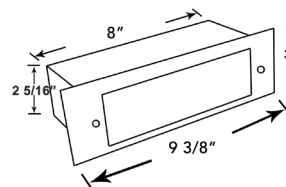

Housing Depth: 3 1/2"