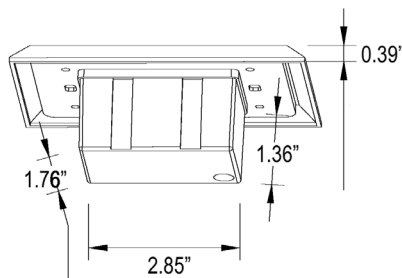

:: Lens

Glass, Inside Frost with Foam Gasket

:: Dimensions

Fits in  
Single Gang Switch Boxes  
(not included)

:: Accessories included

Applies to trims too

C24

LED STEP LIGHTS