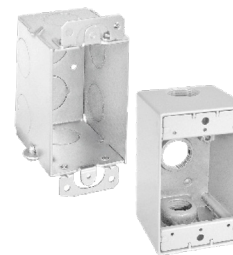

Fits in  
Single Gang Switch Boxes  
(not included)

:: Accessories included

1 ft.  
SPT-2 18AWG  
Lead Wire

PVC Gasket Set  
for J-box or weatherproof box mounting

Applies to trims too

C22

LED STEP LIGHTS

**LED STEP LIGHT RECESSED TRIMS**