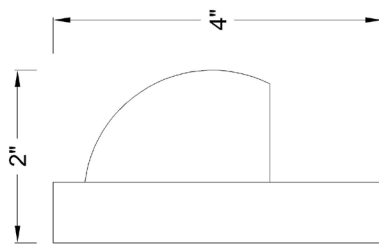

3000K Warm White

:: Beam Angle

80°

:: Light Source

LED JC G4 Corn Lamp Bi-pin

:: Lens

Glass Lens

:: Dimensions