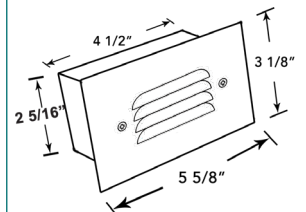

Housing Depth: 2 1/4"

:: Accessories included