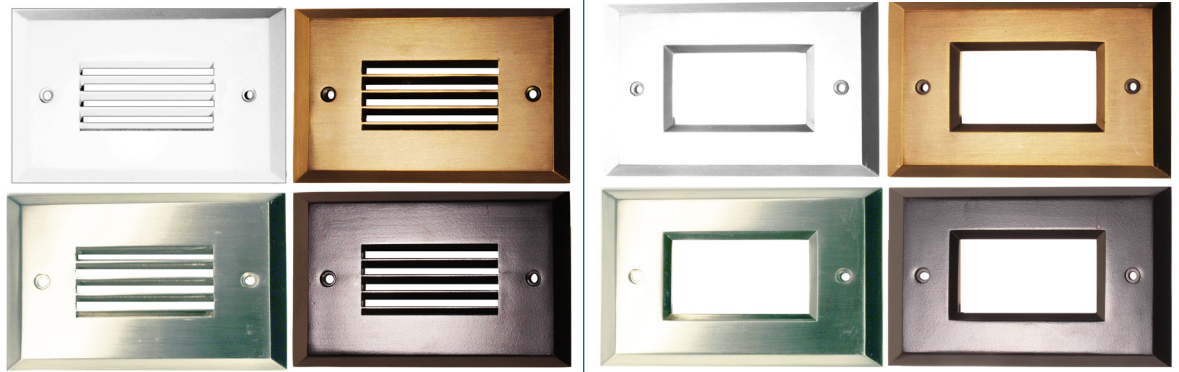

:: Lens

Glass, Inside Frost with Foam Gasket

:: Dimensions

Fits in  
Single Gang Switch Boxes  
(not included)

:: Accessories included

Applies to trims too

C24

LED STEP LIGHTS