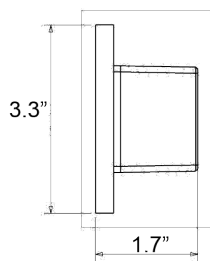

3000K Warm White, 5000K Cool White

:: Beam Angle

-

:: Light Source

Integrated COB LED Bar (Weatherproof) with built-in driver

:: Lens

PC Lens

:: Dimensions