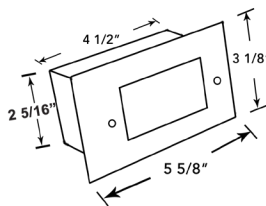

:: Beam Angle

90°

:: Light Source

Integrated SMD LED Module

:: Lens

Glass, Inside Frost with Foam Gasket

:: Dimensions

Housing Depth: 3 1/2"