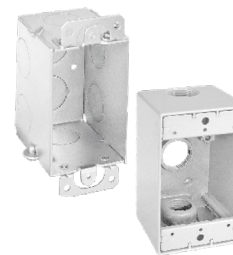

:: Lens

Glass, Inside Frost with Foam Gasket

:: Dimensions

Fits in  
Single Gang Switch Boxes  
(not included)

:: Accessories included

Applies to trims too

C24

LED STEP LIGHTS