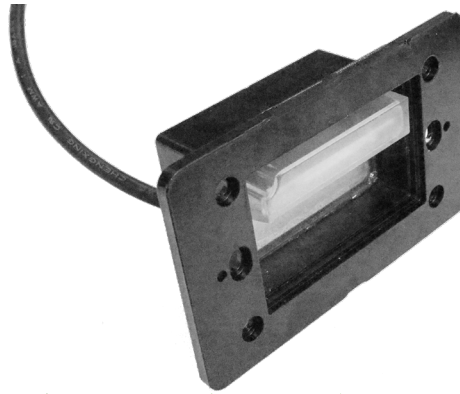

12V
&
120V

SINGLE-GANG LED STEP LIGHT ENGINE FOR RECESSED TRIMS

:: Catalog No.

SLEA-12V-30K
SLEA-12V-50K

SLEA-120V-30K
SLEA-120V-50K

:: Material / Finish

PVC Housing

:: Wattage

2W

:: Lumens

86LM

86LM

:: Voltage

12V AC/DC

120V AC

:: Color Temp

3000K Warm White, 5000K Cool White

:: Beam Angle

-

:: Light Source

Integrated COB LED Bar (Weatherproof) with built-in driver

:: Lens

PC Lens

:: Dimensions