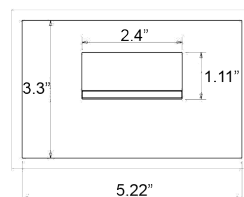

:: Catalog No.

SLT-A-BN (BRUSHED NICKEL FINISH)

SLT-A-ORB (OIL-RUBBED BRONZE FINISH)

:: Material

Precision-Cast Aluminum

:: Dimensions