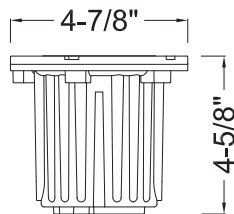

:: Beam Angle

36°

:: Light Source

MR16 Lamp Included (WESTGATE Part Number: MR16-400L-30K-D)

:: Lens

Flat Temp. Glass

:: Dimensions

:: Accessories included