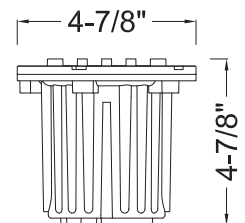

:: Beam Angle

36°

:: Light Source

MR16 Lamp Included (WESTGATE Part Number: MR16-400L-30K-D)

:: Lens

Flat Temp. Glass

:: Dimensions

:: Accessories included