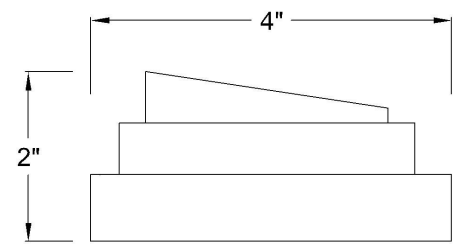

3000K Warm White

:: Beam Angle

80°

:: Light Source

LED JC G4 Corn Lamp Bi-pin

:: Lens

Glass Lens

:: Dimensions