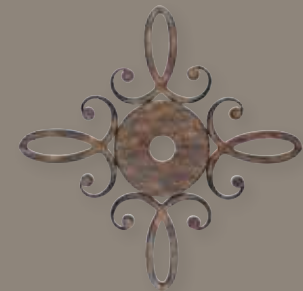

# reserve collection

IN RUSTIC

▲ 1776RT Sconce  
Rustic  
10.75"W x 12"H x 4"E  
2 – 60 Watt Candelabra  
Moonlit Mica Panels  
Finish: RT

ADA

Shown without  
included mica panels

▶ 1116RT-510 Sconce  
Rustic  
12"W x 17.75"H x 5.5"E  
2 – 60 Watt Candelabra  
Moonlit Mica,  
Stay-Straight Shades  
Finish: RT