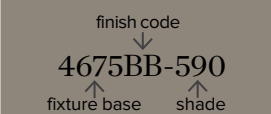

understanding the codes

halocollection

IN BURNISHED BRONZE & WINTER GOLD