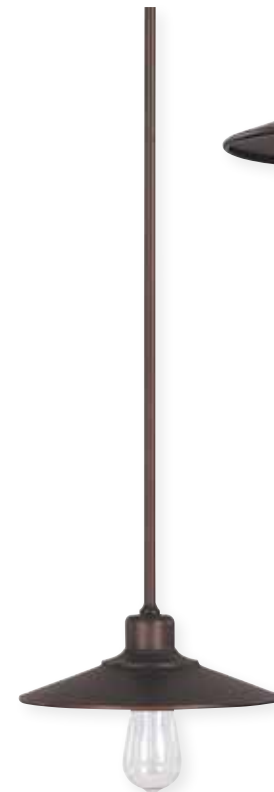

▲ 4190BB Mini Pendant

Burnished Bronze
10"W x 41"H Overall Including
6", 12" & 18"L Removable Rods
Canopy: 6.25"W x 1"E
1 – 75 Watt Medium
Lamp Not Included
Finishes: BB, GR
1' Chain; 6' Wire