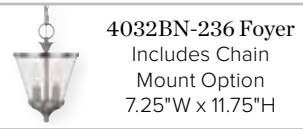

◀ **4032BN-236 Foyer**
Brushed Nickel
7.25"W x 11"H
2 – 60 Watt
Candelabra
Seeded Glass
Finishes: BB, BN
5' Chain; 10' Wire

4032BN-236 Foyer
Includes Chain
Mount Option
7.25"W x 11.75"H