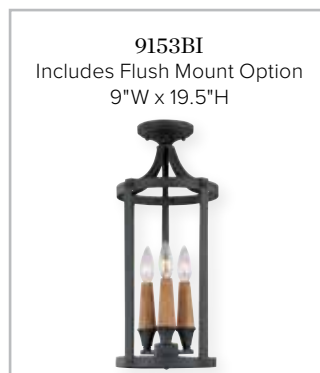

▲ **9153BI Foyer**
Black Iron
9"W x 23.5"H
3 – 60 Watt Candelabra
Open, Glass-Free Design
Finish: BI
10' Chain; 15' Wire

9153BI
Includes Flush Mount Option
9"W x 19.5"H