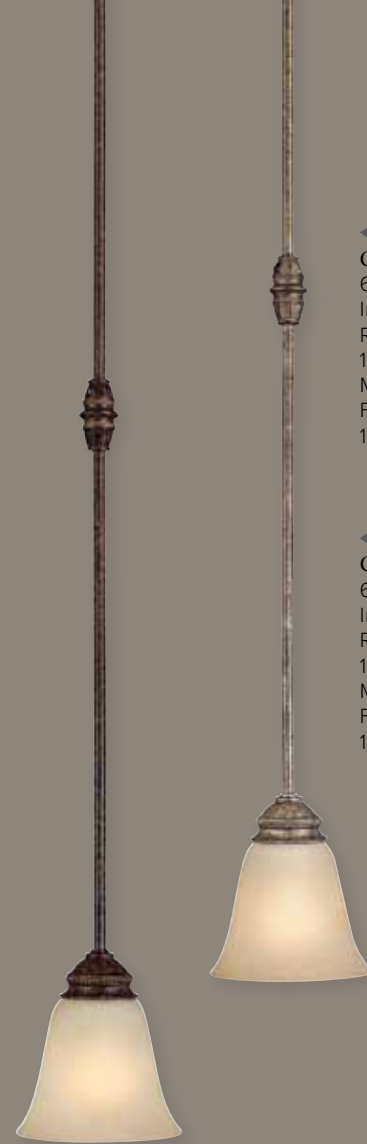

◀ 3581CB-287 Mini Pendant
Chesterfield Brown
6"W x 47"H Overall
Including 6", 12" & 18"L
Removable Rods
1 – 100 Watt Medium
Mist Scavo Glass
Finishes: CB, CS
1' Chain; 6' Wire