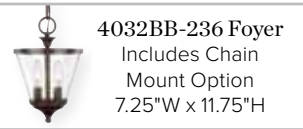

◀ **4032BB-236 Foyer**
Burnished Bronze
7.25"W x 11"H
2 – 60 Watt Candelabra
Seeded Glass
Finishes: BB, BN
5' Chain; 10' Wire