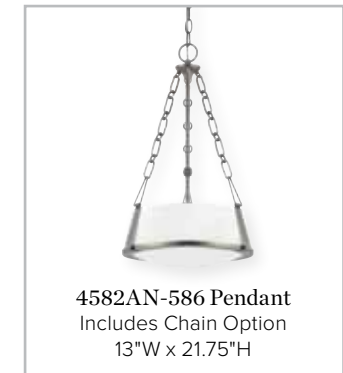

◄ **4582AN-586 Pendant**
Antique Nickel
13"W x 20.5"H
Canopy: 5"W x 1"E
2 – 100 Watt Medium
Decorative Fabric Shade
White Glass Diffuser
Finish: AN
10' Chain; 15' Wire

4582AN-586 Pendant
Includes Chain Option
13"W x 21.75"H