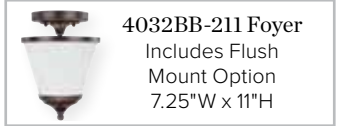

▶ **4032BB-211 Foyer**
Burnished Bronze
7.25"W x 11.75"H
2 – 60 Watt Candelabra
Mist Scavo Glass
Finishes: BB, BN
5' Chain; 10' Wire