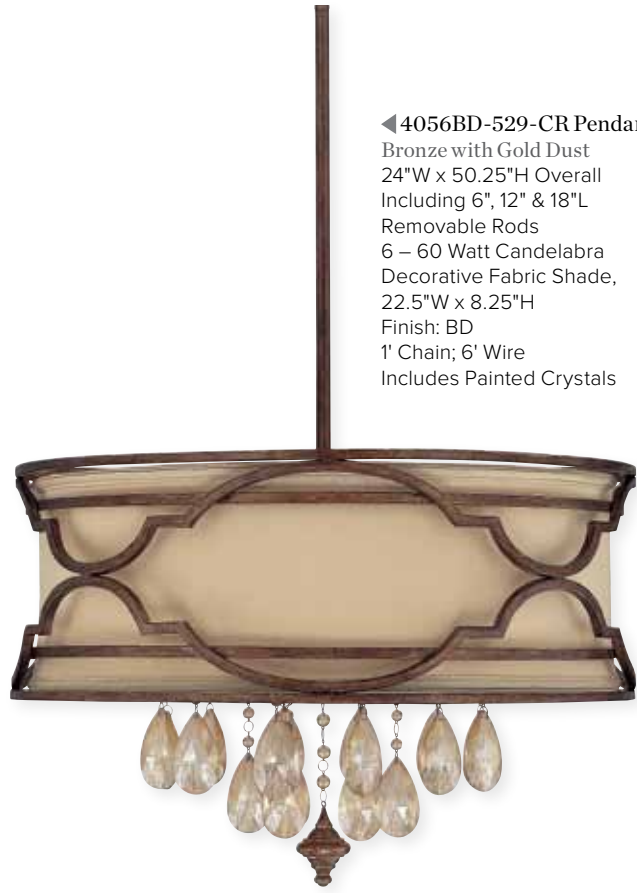

Luciana collection

IN BRONZE WITH GOLD DUST

◀ 4056BD-529-CR Pendant
Bronze with Gold Dust
24"W x 50.25"H Overall
Including 6", 12" & 18"L
Removable Rods
6 – 60 Watt Candelabra
Decorative Fabric Shade,
22.5"W x 8.25"H
Finish: BD
1' Chain; 6' Wire
Includes Painted Crystals