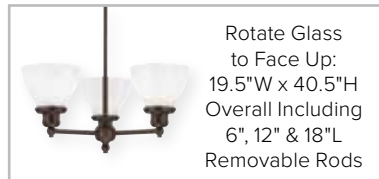

Rotate Glass
to Face Up:
19.5"W x 40.5"H
Overall Including
6", 12" & 18"L
Removable Rods