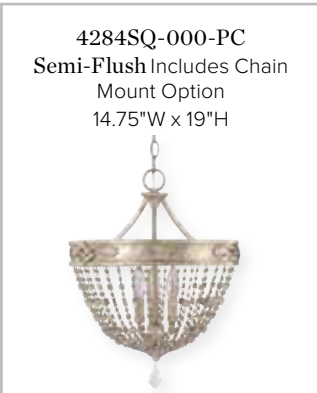

4284SQ-000-PC
Semi-Flush Includes Chain
Mount Option
14.75"W x 19"H

duchess_{collection}

IN SILVER QUARTZ

duchess