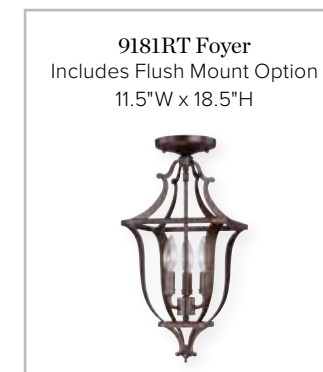

► 9181RT Foyer
Rustic
11.5"W x 19"H
3 – 60 Watt Candelevra
Open, Glass-Free Design
Finish: RT
10' Chain; 15' Wire

9181RT Foyer
Includes Flush Mount Option
11.5"W x 18.5"H