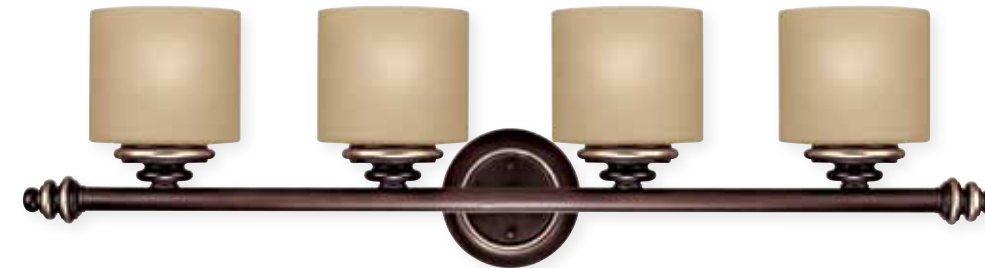

◀ **1134CZ-296 Vanity**
Champagne Bronze
38"W x 10.5"H x 7.25"E
4 – 100 Watt Medium
Champagne Glass
Finish: CZ
Damp Rated