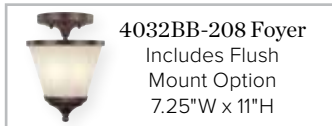

4032BB-208 Foyer
Includes Flush
Mount Option
7.25"W x 11"H