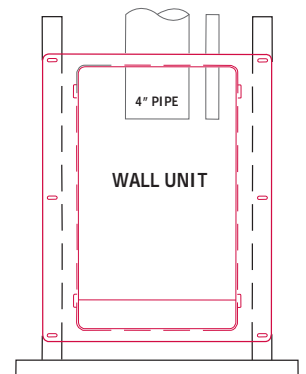

Note: Use our #229 4" Aluminum Snap-Lock Pipe to Pass-Through Box