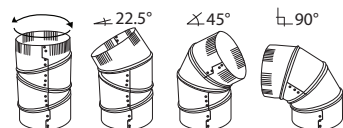

INCLUDES:
1 - galvanized adjustable elbow

OTHER SIZES AVAILABLE:

ITEM	SIZE	QTY	PACKAGE	GAUGE
721	3"	12	bulk pack	28
722	4"	12	bulk pack	28
723	5"	12	bulk pack	30
725	7"	12	bulk pack	28
726	8"	6	bulk pack	28