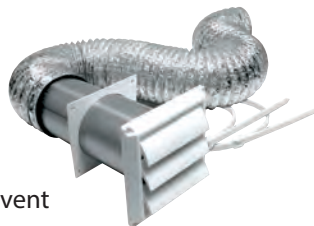

407W 4" x 8' Louvered Vent Kit

(WHITE)

pack qty: 10
package: retail box

- Louvers prevent outside elements from entering the vent