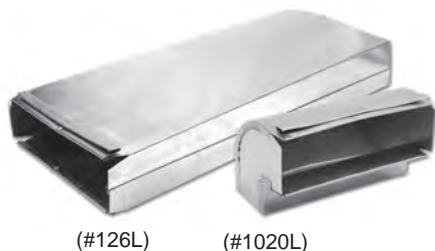

DUCTWORK

Lambro manufactures aluminum and galvanized ductwork which is available in 3 1/4" x 10" or round diameters depending on the application. Products consist of transitions, 90 degree and straight rigid ductwork which can be used in HVAC forced air system venting installations.

90 DEGREE & STRAIGHT DUCTWORK

102 3 1/4" x 10" Aluminum Elbow (90 DEGREE)

pack qty: 6
package: bulk pack

• For use with rigid ductwork

INCLUDES:
1 - aluminum elbow

1020L 3 1/4" x 10" Galvanized Elbow (90 DEGREE)

pack qty: 4
package: display tray

• For use with rigid ductwork

INCLUDES:
1 - galvanized elbow

101L 3 1/4" x 10" Aluminum Duct (24" LENGTH)

pack qty: 5
package: display tray

• For use with rigid ductwork

INCLUDES:
1 - aluminum duct

126L 3 1/4" x 10" Galvanized Duct (24" LENGTH)

pack qty: 5
package: display tray

• For use with rigid ductwork

INCLUDES:
1 - galvanized duct

TRANSITIONS

122 3 1/4" x 10" to 6" Aluminum Transition

pack qty: 6
package: bulk pack

INCLUDES:
1 - aluminum transition

• For use with rigid ductwork

OTHER SIZES AVAILABLE:

ITEM	SIZE	QTY	PACKAGE
120	4"	6	bulk pack
121	5"	6	bulk pack
123	7"	6	bulk pack
124	8"	6	bulk pack

137 3 1/4" x 10" to 6" Galvanized Transition

pack qty: 6
package: bulk pack

INCLUDES:
1 - galvanized transition

• For use with rigid ductwork

OTHER SIZES AVAILABLE:

ITEM	SIZE	QTY	PACKAGE
135	4"	6	bulk pack
136	5"	6	bulk pack
138	7"	6	bulk pack
139	8"	6	bulk pack