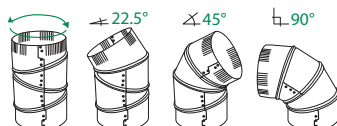

722 4" Galvanized Adjustable Elbow (90 DEGREE - 28 GAUGE)

pack qty: 12
package: bulk pack

INCLUDES:
1 - galvanized adjustable elbow

OTHER SIZES AVAILABLE:

ITEM	SIZE	QTY	PACKAGE	GAUGE
721	3"	12	bulk pack	28
723	5"	12	bulk pack	30
724	6"	12	bulk pack	28
725	7"	12	bulk pack	28
726	8"	6	bulk pack	28