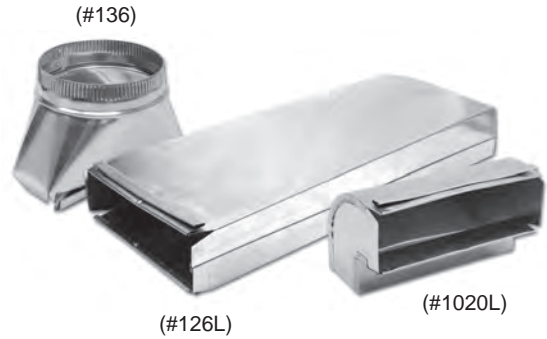

HVAC COMPONENTS

Lambro manufactures a complete line of HVAC venting products to properly vent your forced air heating and cooling systems. Lambro's HVAC venting categories consist of complete installation kits, accessories, vents, flexible UL and non UL Listed laminated and aluminum semi-rigid ducts, flexible UL Listed insulated ducts, rigid ductwork, rigid pipes and elbows needed to complete the installation of your HVAC venting requirements. Please read and follow all manufacturers warnings and instructions supplied with your product you are venting. Verify and comply with local building codes.