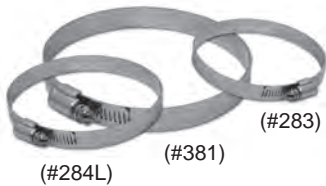

*Note: Other sizes available - Refer to our website*

**ACCESSORIES**

Our high quality galvanized worm gear clamps get the job done without binding when tightening. Clamps and connectors are offered from size 3" to 8" depending on your requirements.