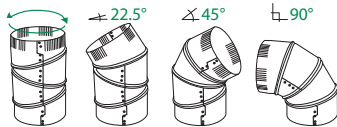

INCLUDES:
1 - aluminum adjustable elbow

OTHER SIZES AVAILABLE:

ITEM	SIZE	QTY	PACKAGE
2300	3"	12	display tray
432	5"	12	bulk pack
433	6"	12	bulk pack
434	7"	12	bulk pack
435	8"	6	bulk pack