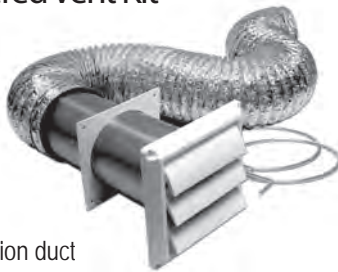

FLEXIBLE LAMINATED TRANSITION DUCT VENT KITS

1359W 4" x 8' Louvered Vent Kit

(WHITE)
pack qty: 12
package: polybag

1. **INCLUDES:**
   1 - louvered vent w/ tail pipe
   1 - UL listed laminated transition duct
   1 - trim plate
   2 - tension clamps

- Louvers prevent outside elements from entering the vent

OTHER SIZES & COLORS AVAILABLE:

ITEM	KIT SIZE	COLOR	QTY	PACKAGE
1369B	4" x 5'	brown	12	polybag
1369W	4" x 5'	white	12	polybag
1359B	4" x 8'	brown	12	polybag
1377B	4" x 5'	brown	10	retail box
1377W	4" x 5'	white	10	retail box
1379B	4" x 8'	brown	10	retail box
1379W	4" x 8'	white	10	retail box