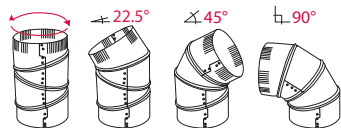

INCLUDES:
1 - galvanized adjustable elbow

OTHER SIZES AVAILABLE:

ITEM	SIZE	QTY	PACKAGE	GAUGE
721	3"	12	bulk pack	28
723	5"	12	bulk pack	30
724	6"	12	bulk pack	28
725	7"	12	bulk pack	28
726	8"	6	bulk pack	28