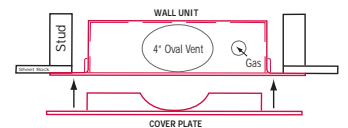

Note: Use our #229 4" Aluminum Snap-Lock Pipe to Pass-Through Box