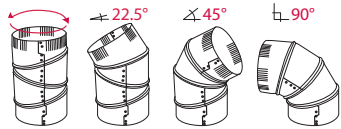

INCLUDES:
1 - aluminum adjustable elbow

OTHER SIZES AVAILABLE:

ITEM	SIZE	QTY	PACKAGE
2300	3"	12	display tray
432	5"	12	bulk pack
433	6"	12	bulk pack
434	7"	12	bulk pack
435	8"	6	bulk pack

722 4" Galvanized Adjustable Elbow (90 DEGREE - 28 GAUGE)

pack qty: 12
package: bulk pack