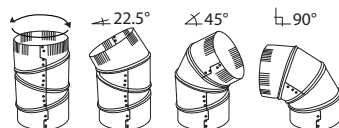

724 6" Galvanized Adjustable Elbow (90 DEGREE - 28 GAUGE)

pack qty: 12
package: bulk pack

INCLUDES:
1 - galvanized adjustable elbow

OTHER SIZES AVAILABLE:

ITEM	SIZE	QTY	PACKAGE	GAUGE
721	3"	12	bulk pack	28
722	4"	12	bulk pack	28
723	5"	12	bulk pack	30
725	7"	12	bulk pack	28
726	8"	6	bulk pack	28