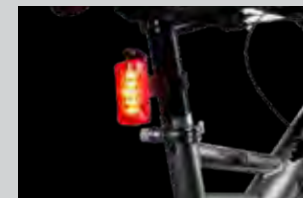

1. **OPERATION**
2. ON/OFF button

1. **ACCESSORIES**
2. Lanyard included

1. **BATTERIES**
2. 3 AAA batteries included for head light
   - 2 AAA batteries included for tail light

1. **SPECS**
2. #5952: 0.15 lbs. / #5953: 0.2 lbs.
   - #5952: (H) 2.75" x (W) 1.25" x (D) 3.5"
   - #5953: (L) 3.875" x (W) 1.25" x (D) 3"