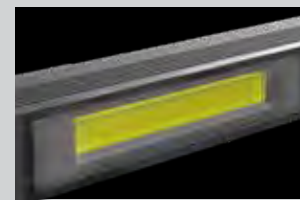

DESIGN

- Water and impact-resistant
- Ergonomic non-slip grip
- 180° rotating magnetic clip
- Protective LED housing

OPERATION

- Top-positioned, ON/OFF button

BATTERIES

- Powered by 3 AAA batteries (included)