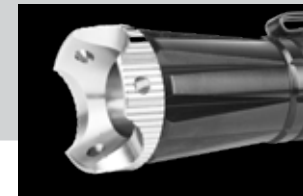

NEBO® EDGE

Some of the first tactical flashlights in the NEBO® line up, the EDGE series. Equipped with tactical edges, rear-positioned ON/OFF buttons and strong, compact body designs, the EDGE™ series is all that you need in a tactical flashlight.