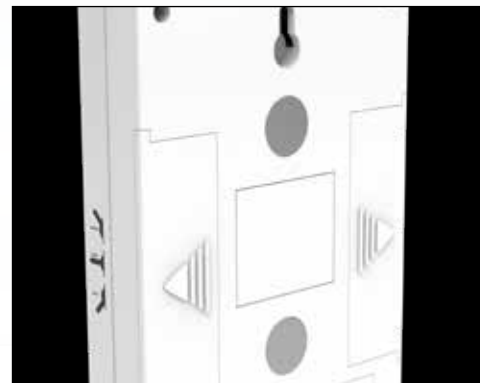

NEBO®
Flipit400
Bright light right where you need it.

The Flipit400 is a 400 lumen C·O·B LED light that operates like a standard household light switch. You can flip to High Mode for 400 lumens of intense bright light, or flip it halfway for 100 lumens of bright light to extend the battery life. Flipit400 includes hook & loop double-sided tape and 2 magnets for two easy mounting options, as well as a drywall screw hole for permanent mounting.

1. **2 LIGHT MODES**
2. HIGH (400 lumens) - 5 hours / 28 meters
   - LOW (100 lumens) - 20 hours / 16 meters

1. **DESIGN**
2. Water and impact-resistant plastic design
   - Powerful magnets, double-sided hook and loop tape, and screw hole for mounting

1. **OPERATION**
2. Front-positioned, ON/OFF switch

1. **BATTERIES**
2. Powered by 3 AA batteries (included)

1. **SPECS**
- 0.35 lbs.
  - Size: (L) 4.5" x (W) 3.15" x (D) 1.25"

A new innovation in LED technology, C·O·B features smaller, easier clustered LED chips that work together as one lighting module. Because of this design, C·O·B outperforms traditional lighting with more output, less energy consumption and longer LED life span.

• Display holds 6 clamshell packages, additional pieces included as replenishments.

Display Dimensions
(H) 11.375" x (W) 7.375" x (D) 11"

Clamshell Dimensions
(H) 11.375" x (W) 4.75" x (D) 1.25"

UPC CODE	ITEM	DESCRIPTION	MSRP	CASE PACK
645397932437	6699	Flipit400	16.99	24 PIECES