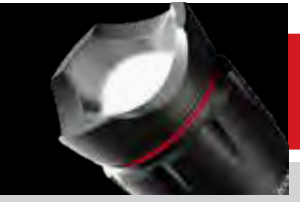

This **fully rechargeable** flashlight offers a Smart Select Dial to control the 5 unique light modes, a 4x adjustable beam and a steel clip. The REDLINE Select RC also acts as a **power bank for your USB powered device**.

5 LIGHT MODES

- High (3100 LUX) - 2.5 hours / 222 meters
- Medium (1550 LUX) - 6 hours / 130 meters
- Low (310 LUX) - 15 hours / 60 meters
- Strobe (3100 LUX) - 8 hours / 222 meters
- Stealth Light (Green Low Light) - 120 hours / 0.9 meters

DESIGN

- Fully rechargeable
- Power bank for your USB powered devices
- Anodized aircraft-grade aluminum; water and impact-resistant
- Convex lens
- Signature Red Ring®
- Heat sink design
- Tactical edge
- 4x adjustable beam
- Steel belt/pocket clip
- Anti-roll tactical grip ring
- Magnetic base
- Battery charging indicator

OPERATION

- Rear-positioned, glow-in-the-dark ON/OFF button with Smart Select Dial

ACCESSORIES

- AC & USB cables included
- Lanyard included

BATTERIES

- One 18650 Li-ion rechargeable battery (included)

SPECS

- 0.5 lbs.
- Length: Compacted: 6.25" / Extended: 6.75"
- Diameter: (Head) 1.625" / (Barrel) 1.3125"

U.S. PATENT

- 659,869 S

Display Dimensions

(H) 13.75" x (W) 8.5" x (D) 9"

Acrylic Box Dimensions

(H) 9.25" x (W) 3" x (D) 3"

The REDLINE® OC™ outputs 600 LUX of pristine white light. 600 LUX is bright, but what makes the OC™ so special is the OC™ (Optimized Clarity) Technology that creates a perfectly dispersed beam of light while in flood mode.

2 LIGHT MODES

- Steady ON (600 LUX) - 2 hours / 92 meters
- Strobe (600 LUX) - 4.5 hours / 92 meters

DESIGN

- Anodized aircraft-grade aluminum; water and impact-resistant
- OC™ Technology
- Convex lens
- Signature Red Ring®
- Tactical edge
- 6x adjustable beam
- Dual-direction belt/pocket clip
- Magnetic base

OPERATION