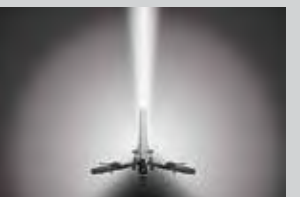

SPECS

- 0.4 lbs.
- (H) 4.825" x (W) 1.625"

Each ARC250 features 'TRY ME' packaging and comes with an instruction manual