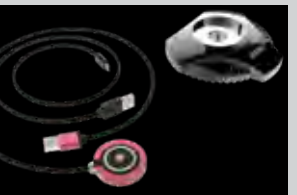

SPECS

- 0.8 lbs.
- (H) 7.75" x (W) 1.1875" x (D) 1.375"

Display Dimensions
(H) 15.5" x (W) 5.5" x (D) 7.75"

Gift Box Dimensions
(H) 7.75" x (W) 1.5625" x (D) 1.325"