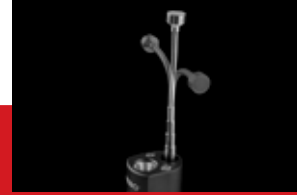

NEBO®
the **Larry BOSS**
3 IN ONE POWER WORK LIGHT

The Larry® BOSS, the essential 3-in-1 power work light, features a high-power flashlight, work light and red light. Taking charge of keeping your work space clean, the BOSS is equipped with a recessed 13.5" telescopic magnetic grabber, great for picking up lose screws, nails, nuts and bolts. The Larry® BOSS also has a powerful magnetic base for hands-free lighting.

4 LIGHT MODES

- Top light (120 lumens) - 12 hours / 44 meters
- Work light (400 lumens) - 4.5 hours / 27 meters
- Red light (40 lumens) - 20 hours / 7 meters
- Red hazard flasher - 40 hours