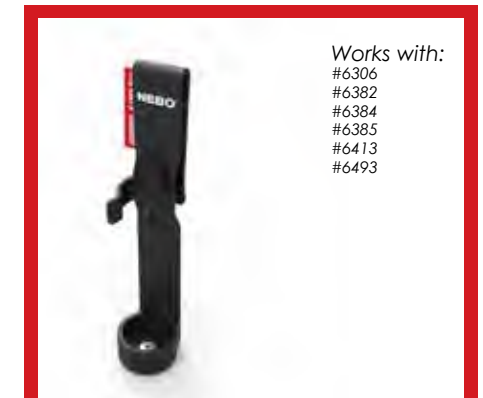

Works with:
#6306
#6382
#6384
#6385
#6413
#6493

#6393 BIG Larry Flashlight Holster
Designed specifically for BIG Larry, belt/pocket clip, magnetic base and flashlight clip