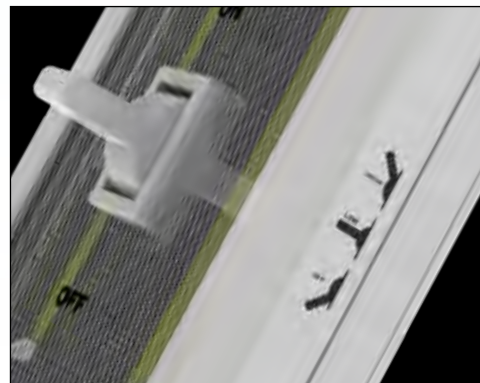

- 2 LIGHT MODES**
- HIGH (400 lumens) - 5 hours / 28 meters
  - LOW (100 lumens) - 20 hours / 16 meters

- DESIGN**
- Water and impact-resistant plastic design
  - Powerful magnets, double-sided hook and loop tape, and screw hole for mounting

- OPERATION**
- Front-positioned, ON/OFF switch

- BATTERIES**
- Powered by 3 AA batteries (included)

- SPECS**
- 0.35 lbs.
  - Size: (L) 4.5" x (W) 3.15" x (D) 1.25"

A new innovation in LED technology, C·O·B features smaller, easier clustered LED chips that work together as one lighting module. Because of this design, C·O·B outperforms traditional lighting with more output, less energy consumption and longer LED life span.