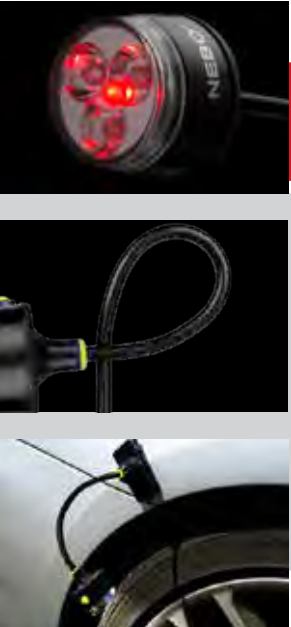

NEBO® TRANSPORT™

The TRANSPORT™ is a compact, **rechargeable** flashlight that provides powerful bright light at your fingertips! The TRANSPORT™ is compatible with any DC 12V socket. Just plug directly into your car, truck, boat or any other 12V outlet. Ideal for travel, the TRANSPORT™ conveniently fits in your pocket, purse or briefcase.

1 LIGHT MODE
• ON (125 lumens) - 1 hour / 90 meters

1. **LIGHT**
2. High-power 125 lumen LED
3. **DESIGN**
4. Fully rechargeable
   - Fits any 12V outlet (car cigarette lighter)
   - Anodized aircraft-grade aluminum; water and impact-resistant
   - Battery charging indicator
5. **OPERATION**
6. Top-positioned ON/OFF dial; twist to activate
7. **BATTERIES**
8. Powered by 1 16340 Lithium Ion rechargeable battery (included)
9. **SPECS**
- 0.15 lbs.
  - (L) 3.6875" x (W) 0.875"

Display Dimensions
(H) 7.25" x (W) 7.625" x (D) 6.25"
#6311 Color Assortment:
6 Silver / 12 Black

AVAILABLE COLORS
Silver Black

NEBO® BENDBRITE™

The BENDBRITE™ Hands-Free Flex-Light is a unique and innovative source of no-hassle lighting, perfect for any situation. The BENDBRITE™ is equipped with a magnetic clip base, giving it the ability to attach to virtually any surface. BENDBRITE™, bright light right where you need it!

2 LIGHT MODES
• White (9 lumens) - 7 hours / 10 meters
• Red (0.4 lumens) - 6.5 hours / 5 meters

1. **DESIGN**
2. BEND-RITE™ flex neck for omnidirectional lighting
   - Reinforced plastic; water and impact-resistant
   - Magnetic clip base
3. **OPERATION**
4. ON/OFF button
5. **BATTERIES**
6. Powered by 2 CR2032 batteries (included)
7. **SPECS**
- 0.237 lbs.
  - Length: 9.5"

Display Dimensions
(H) 8" x (W) 13" x (D) 7.75"