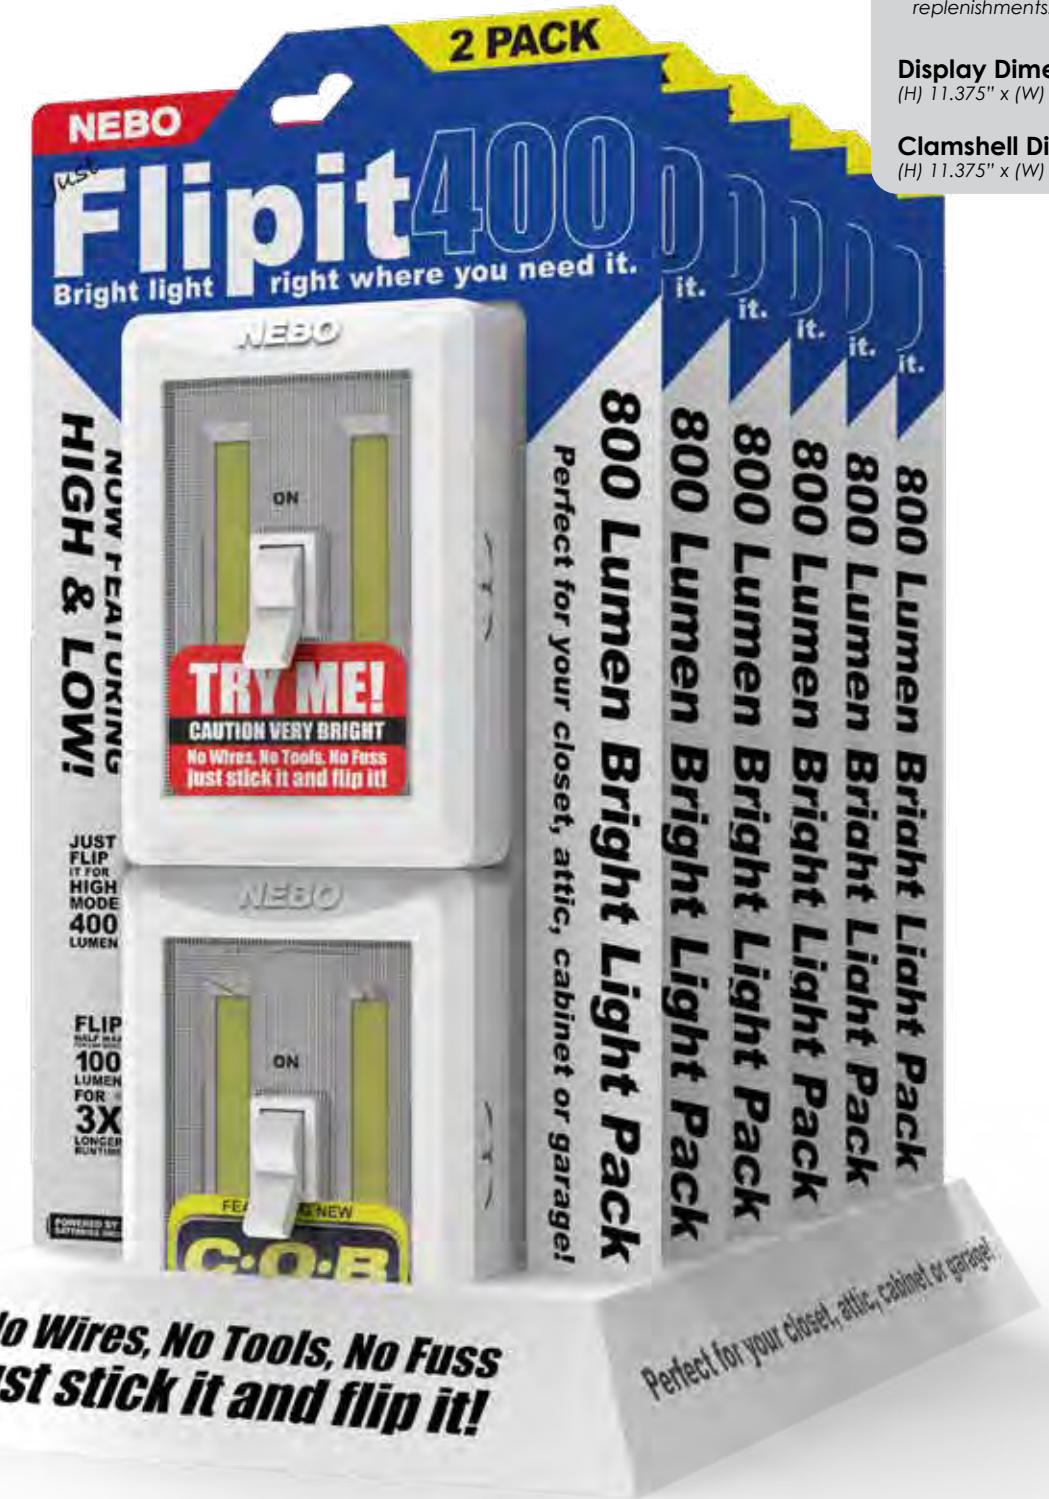

UPC CODE	ITEM	DESCRIPTION	MSRP	CASE PACK
645397932369	6691	REBEL 600 Lumen Task Light / Head Lamp	34.99	12 PIECES

**NEBO®**  
**Flipit400**  
 Bright light right where you need it.

The Flipit400 is a 400 lumen C·O·B LED light that operates like a standard household light switch. You can flip to High Mode for 400 lumens of intense bright light, or flip it halfway for 100 lumens of bright light to extend the battery life. Flipit400 includes hook & loop double-sided tape and 2 magnets for two easy mounting options, as well as a drywall screw hole for permanent mounting.

- 2 LIGHT MODES**
- HIGH (400 lumens) - 5 hours / 28 meters
  - LOW (100 lumens) - 20 hours / 16 meters

- DESIGN**
- Water and impact-resistant plastic design
  - Powerful magnets, double-sided hook and loop tape, and screw hole for mounting

- OPERATION**
- Front-positioned, ON/OFF switch

- BATTERIES**
- Powered by 3 AA batteries (included)

- SPECS**
- 0.35 lbs.
  - Size: (L) 4.5" x (W) 3.15" x (D) 1.25"

A new innovation in LED technology, C·O·B features smaller, easier clustered LED chips that work together as one lighting module. Because of this design, C·O·B outperforms traditional lighting with more output, less energy consumption and longer LED life span.

# NEBO<sup>®</sup> LEO<sup>™</sup>

The LEO<sup>™</sup> is an amazingly versatile pocket light. Fully dimmable and equipped with Memory Power Setting, the LEO's work light and spot light pivot and rotate to direct the light wherever you need it. A pocket clip, magnetic base and a kick stand / hanging hook give the LEO endless options of hands-free lighting.