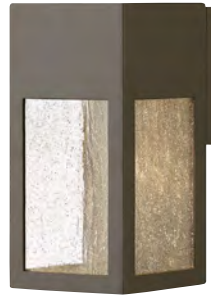

1780 BZ
1780 BZ-LL
4¾" W, 9½" H