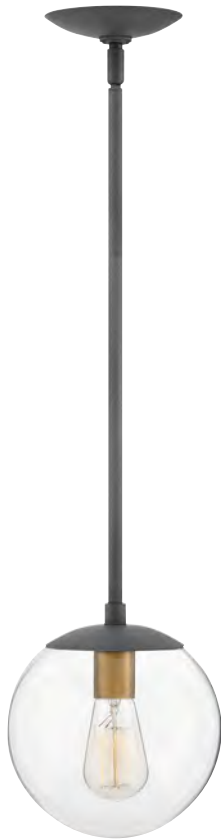

ADDITIONAL FINISHES
Oiled Bronze (OR)

4009 PN
30¼" DIA., 35" H
31¾" DIA. (with shades)

4006 PN
28" DIA., 32" H
(shown with optional shades)

4005 PN
24" DIA., 31¾" H

4000 SH
5¾" DIA., 6" H
(optional shade)

4006 PN
26½" DIA., 32" H

4002 PN
11¾" W, 15¼" H

ITEM	MAXIMUM WATTAGE	EXT.	TOP TO OUTLET	BACK PLATE/CANOPY	WIRE/CHAIN
4000 SH	Do not exceed 40w				
4002 PN	2-60w Cand.	6"	13¼"	4½" Square Back Plate	
4005 PN	5-60w Cand.			6" Dia. Canopy	12', 10'
4006 PN	6-60w Cand.			6" Dia. Canopy	12', 10'
4009 PN	9-60w Cand.			6" Dia. Canopy	12', 10'

WARBY™

FINISH AGED ZINC WITH HERITAGE BRASS, HERITAGE BRASS, LIGHT OILED BRONZE, POLISHED ANTIQUE NICKEL
GLASS CLEAR

Everything goes with Warby. Combining the best of vintage classic and mid-century modern elements, this clean and minimal pendant adds a unique blend of warmth and freshness into any space. Perfect combined with vintage filament bulbs.

3747 DZ
 9½" DIA., 10¾" H
 43¾" MAX. H*

3747 HB
 9½" DIA., 10¾" H
 43¾" MAX. H*

3747 LZ
 9½" DIA., 10¾" H
 43¾" MAX. H*

3747 PL
 9½" DIA., 10¾" H
 43¾" MAX. H*

ITEM	MAXIMUM WATTAGE	CANOPY	WIRE	STEMS INCLUDED
3747 DZ	1-100w Med.	5" Dia.	10'	1-6", 2-12"
3747 HB	1-100w Med.	5" Dia.	10'	1-6", 2-12"
3747 LZ	1-100w Med.	5" Dia.	10'	1-6", 2-12"
3747 PL	1-100w Med.	5" Dia.	10'	1-6", 2-12"