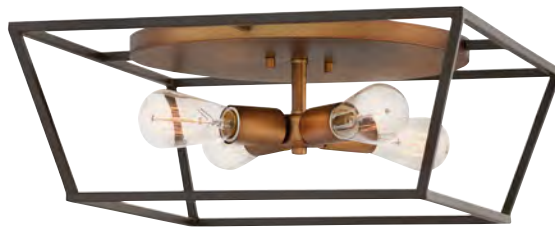

Ideal for vintage filament bulbs (not included).

FULTON™

FINISH AGED ZINC WITH ANTIQUE
NICKEL, BRONZE WITH HEIRLOOM
BRASS

Fulton's minimalist beauty emphasizes 'less is more' with vintage industrial style. This clean, airy tapered cage design is constructed without glass.