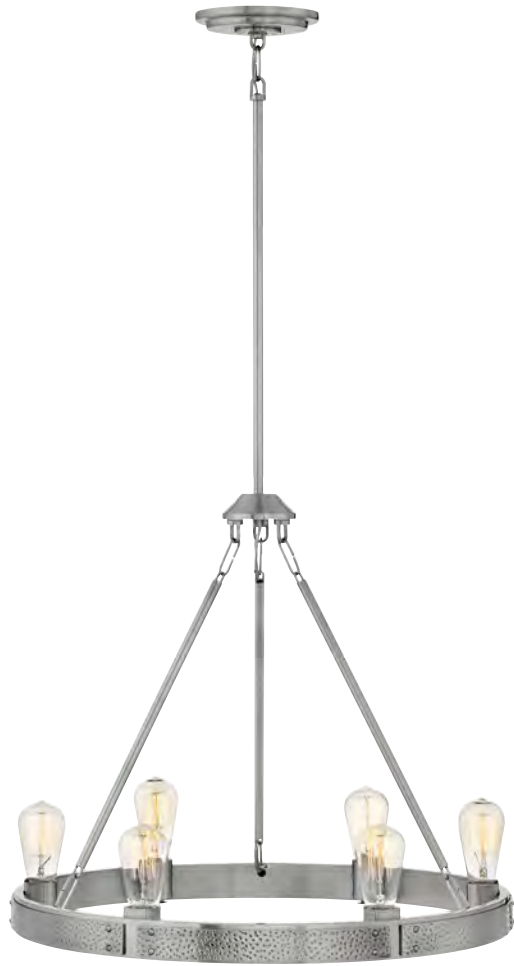

CLARENDON™

FINISH AGED ZINC
WITH ANTIQUE NICKEL
GLASS CLEAR

Clarendon is a classic four sided foyer lantern group designed in an elegant two tone finish and constructed in forged iron with cast ball details and clear glass panels. Clarendon is updated tradition at its finest.

*Maximum achievable height with stems included. Additional 12" stems available, 6065 AN. **3419 DZ is an open frame fixture without glass.

CLARENDON™

FINISH BRONZE WITH
HEIRLOOM BRASS
GLASS CLEAR

Clarendon is a classic four sided foyer lantern group designed in an elegant two tone finish and constructed in forged iron with cast ball details and clear glass panels. Clarendon is updated tradition at its finest.

*Maximum achievable height with stems included. Additional 12" stems available, 6037 BZ. Vintage filament bulbs not included.

EVERETT™

FINISH BRUSHED NICKEL

The striking hammered plates are a distinctive focal point in Everett's design. Amplifying its unique look is the rich two-tone finish, imparting a refined elegance to this modern yet rustic chandelier. The use of vintage filament bulbs is recommended.

ADDITIONAL FINISHES

Bronze with Heritage Brass (BZ)

4398 BN
32" DIA., 24" H
58¼" MAX. H*

4395 BN
24½" DIA., 22" H
56¼" MAX. H*

4390 BN
5" W, 8¼" H

4396 BN
48¼" W, 24½" H
59¼" MAX. H*

ITEM	MAXIMUM WATTAGE	DEPTH	EXT.	TOP TO OUTLET	BACK PLATE/CANOPY	WIRE	STEMS INCLUDED
4390 BN	1-100w Med.		3¾"	4¼"	5" W, 8¼" H Back Plate		
4395 BN	6-100w Med.				6" Dia. Canopy	10'	1-6", 2-12"
4396 BN	12-75w Med.	17½"			9" W, 6" L Canopy	10'	2-6", 4-12"
4398 BN	9-100w Med.				6" Dia. Canopy	10'	1-6", 2-12"