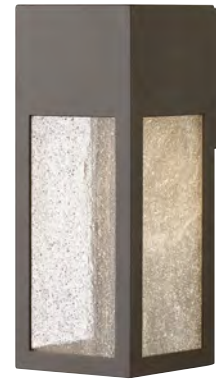

ADDITIONAL FINISHES

Satin Black (SK), Titanium (TT)

1785 BZ
1785 BZ-LL
4¾" W, 15" H

1780 BZ
1780 BZ-LL
4¾" W, 9½" H

1784 BZ
1784 BZ-LL
4¾" W, 12" H

1788 BZ
1788 BZ-LL
5¾" W, 20" H

ITEM	MAXIMUM WATTAGE	LED ITEM	LED LIGHT SOURCE	EXT.	TOP TO OUTLET	BACK PLATE
1780 BZ	1-50w GU10*	1780 BZ-LL	1-6.5w GU10 LED**	5½"	2½"	4¾" Square
1784 BZ	1-50w GU10*	1784 BZ-LL	1-6.5w GU10 LED**	5½"	2½"	4¾" Square
1785 BZ	1-50w GU10*	1785 BZ-LL	1-6.5w GU10 LED**	5½"	2½"	4¾" Square
1788 BZ	1-50w GU10*	1788 BZ-LL	1-6.5w GU10 LED**	6½"	2½"	5¾" W, 4¾" H