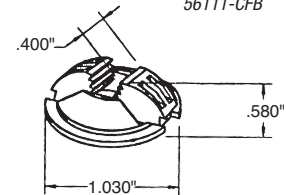

*Meets NEC 370-17(c) up to 35 lb. fan.

56111-CFB is shipped with plastic cover and all hardware.

56111

56111-CFB

NC501-SC
(included with 56111-CFB)

4" Pancake Boxes

CAT. NO.	CU. IN. CAPACITY	DESCRIPTION	STD. CTN.
410-LC	5.8	For Non-Metallic Sheathed Cable, 4" diameter — ½" deep Three ½" KOs in a line and four Loom KOs at opposite ends in bottom. Furnished with two Loom clamps for non-metallic cable with 10/32 deep-slotted screws and two 8/32 x ½" screws in ears*	50

*Uses Steel City® 500 series covers.

410-LC

3½" Round Boxes

CAT. NO.	DEPTH (IN.)	CU. IN. CAPACITY	CLAMPS	KNOCKOUTS (IN.)		STD. CTN.
				BOTTOM	CABLE	
With Non-Metallic Sheathed Cable Clamps						
36115 C30	½	4.0	C-8	1-½	4	30
36125 D	¾	4.0	C-10	1-½	4	25

36115 C30
Cover screws supplied

36125 D
Cover screws supplied

3¼" Pancake Boxes

CAT. NO.	CU. IN. CAPACITY	DESCRIPTION	STD. CTN.
210-L	4.0	For Non-Metallic Sheathed Cable, 3¼" diameter — ½" deep Three ½" KOs in a line with four Loom KOs at opposite ends in bottom. Furnished with two 8/32 x ½" screws*	100