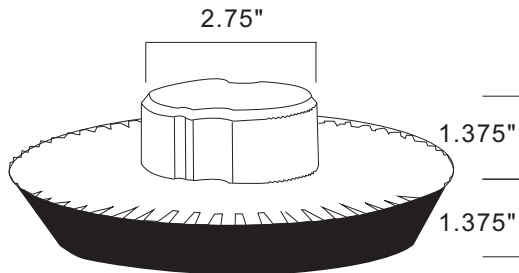

Installs into 3 1/4" and 4" electrical box with a minimum 2.5" depth

Recommended Dimmers:
The Convert is designed to dim with a standard Triac forward phase dimmer. Dimming levels will vary by dimmer.

- Lutron MACL-153M
- Lutron DVL-153P
- Lutron SCL-153P
- Leviton IPL06-10Z
- Leviton 6674-POW