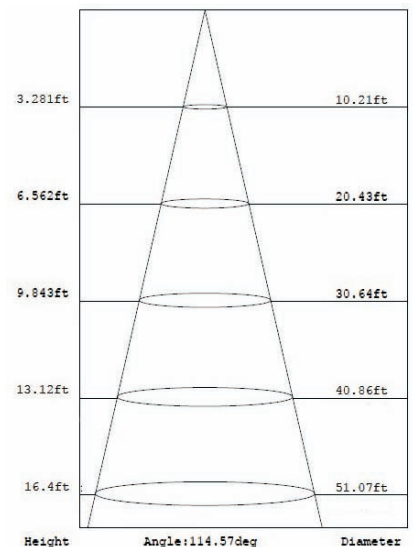

Model: 87620