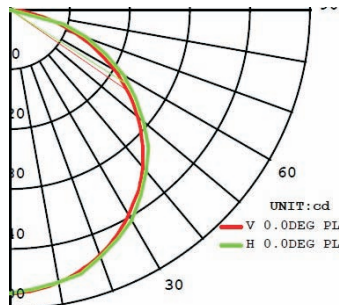

Photometric Test Report

Model: 87615 / 87617