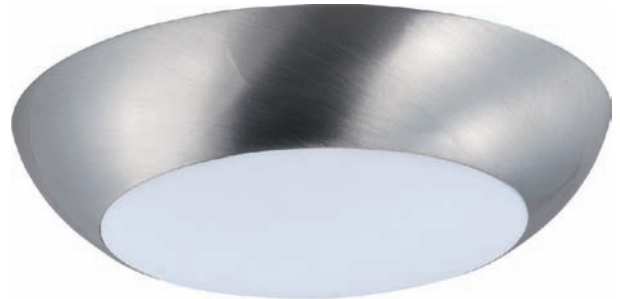

DIVERSE COLLECTION

- 3000 K color temperature
- Not recommended for 24/7 applications
- Suitable for Wet Locations

This very compact LED flush mount easily installs on any 3.25" octagon box and gives the look of a recessed trim. Constructed of die cast aluminum, this diverse luminaire is dimmable and also approved for wet location so can be used in virtually any ceiling application including showers.

87610WTSN

87610 WTBZ, WTSN, WTWT

LED Flush Mount
6.5"W x 1.75"H
10W LED (Included)
1000 Initial Lumens
700 Delivered Lumens