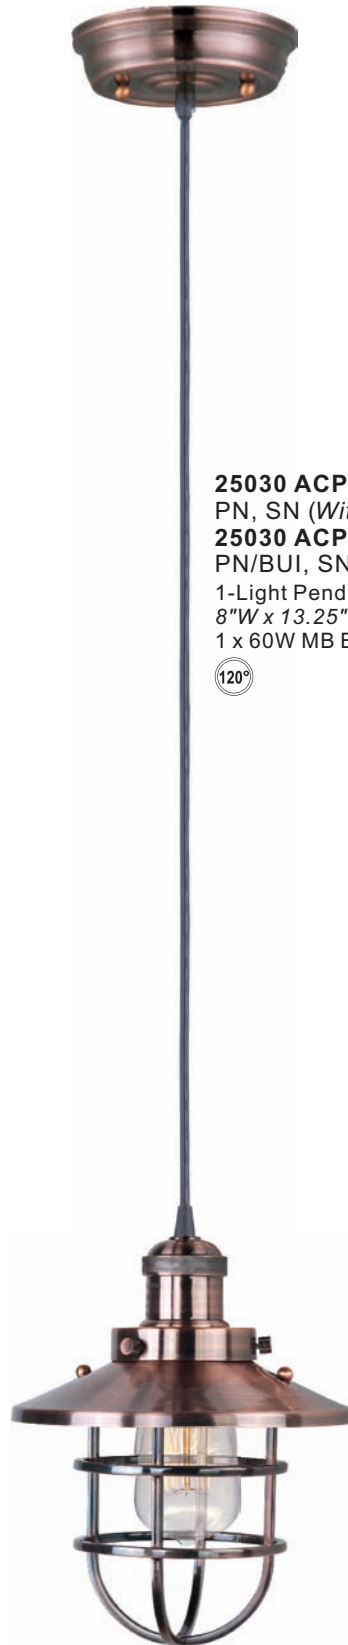

25030 ACP, BZ,
PN, SN (*Without Bulb*)
25030 ACP/BUI, BZ/BUI,
PN/BUI, SN/BUI (*With Bulb*)
1-Light Pendant
8"W x 13.25"H x 72.25"OAH
1 x 60W MB Bulb

120°