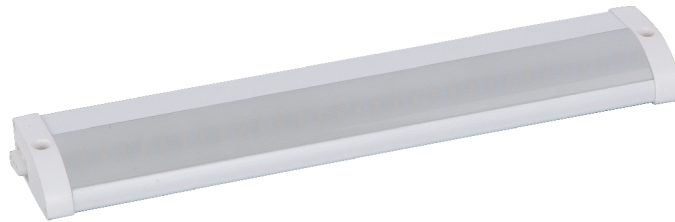

MX-L120-LO SERIES

COUNTERMAX®

LED UNDER CABINET LIGHTING

The MX-L120-LO is our economy LED undercounter. It features an extruded aluminum body with anodized finishes and a frosted acrylic lens. Its easy mount end caps makes for easy and quick installation without the use of clips. Can be direct wired with the use of direct wire box or plugged directly into an outlet.

Features:

- Warm 3000K light
- 80+ CRI
- Non-Dimmable
- Linkable end to end or with MX Interlink 5
- Value pricing
- Frosted Lens

10" LED Under Cabinet
89901BRZ Anodized Bronze
89901WT White
10"L x 4"W x 1"H
6W
390 Initial Lumens