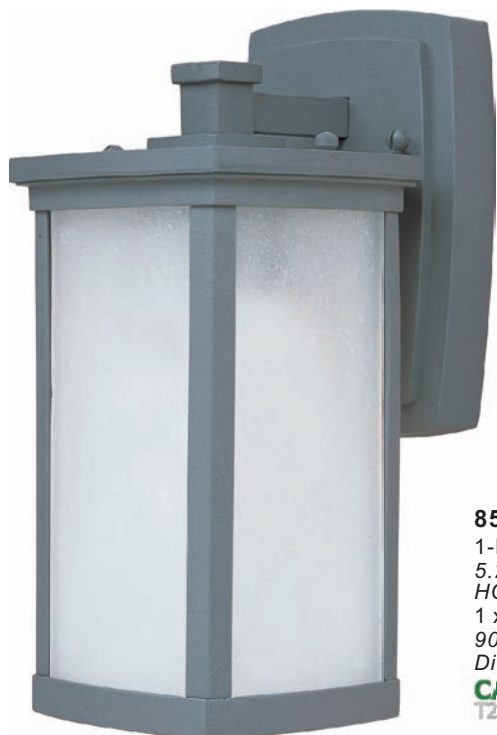

85752 FSBZ, FSPL

1-Light Outdoor Wall
5.25"W x 11"H x 6.75"Ext.
HCO2.5" • BP4.5"W x 7"H
1 x 13W GU24 Bulb (Included)
900 Rated Lumens
Die Cast Aluminum

CA
T24