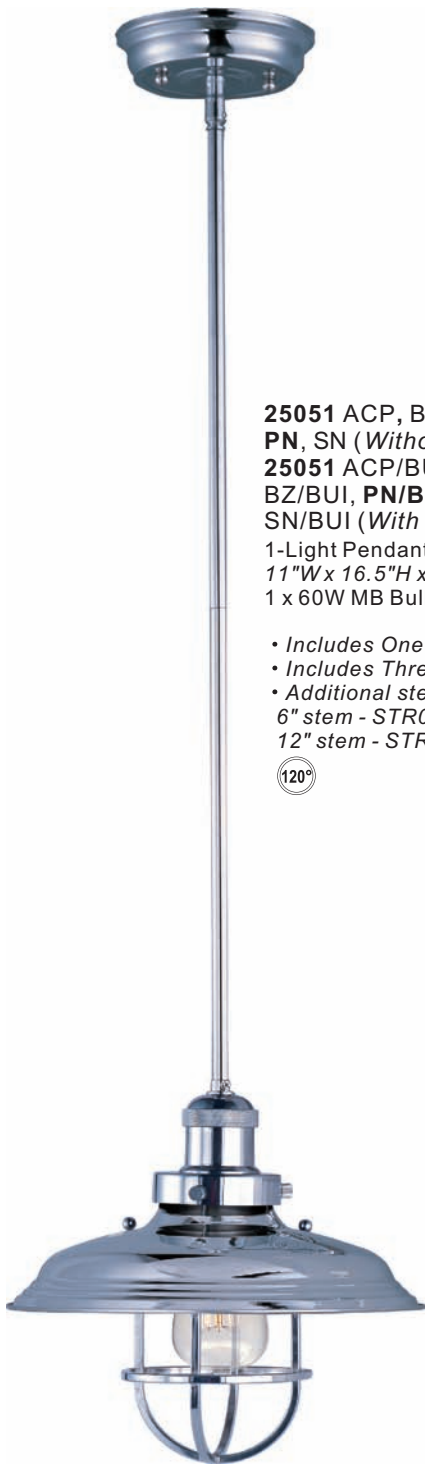

120°

BUI-60W-ST64-E26-CL-120V
60 Wattage
Antique Light Bulb
Sold Separately

• For additional items in this collection, see catalog LMXCAT1311, pg 321.

MINI HI-BAY COLLECTION

**25051 ACP, BZ,
PN, SN (Without Bulb)**
**25051 ACP/BUI,
BZ/BUI, PN/BUI,
SN/BUI (With Bulb)**
1-Light Pendant
11"W x 16.5"H x 60.75"OAH
1 x 60W MB Bulb

- Includes One 6" stem
- Includes Three 12" stems
- Additional stems available:
6" stem - STR04506ACP, BZ, PN, SN
12" stem - STR04512ACP, BZ, PN, SN

BUI-60W-ST64-E26-CL-120V
60 Wattage
Antique Light Bulb
Sold Separately