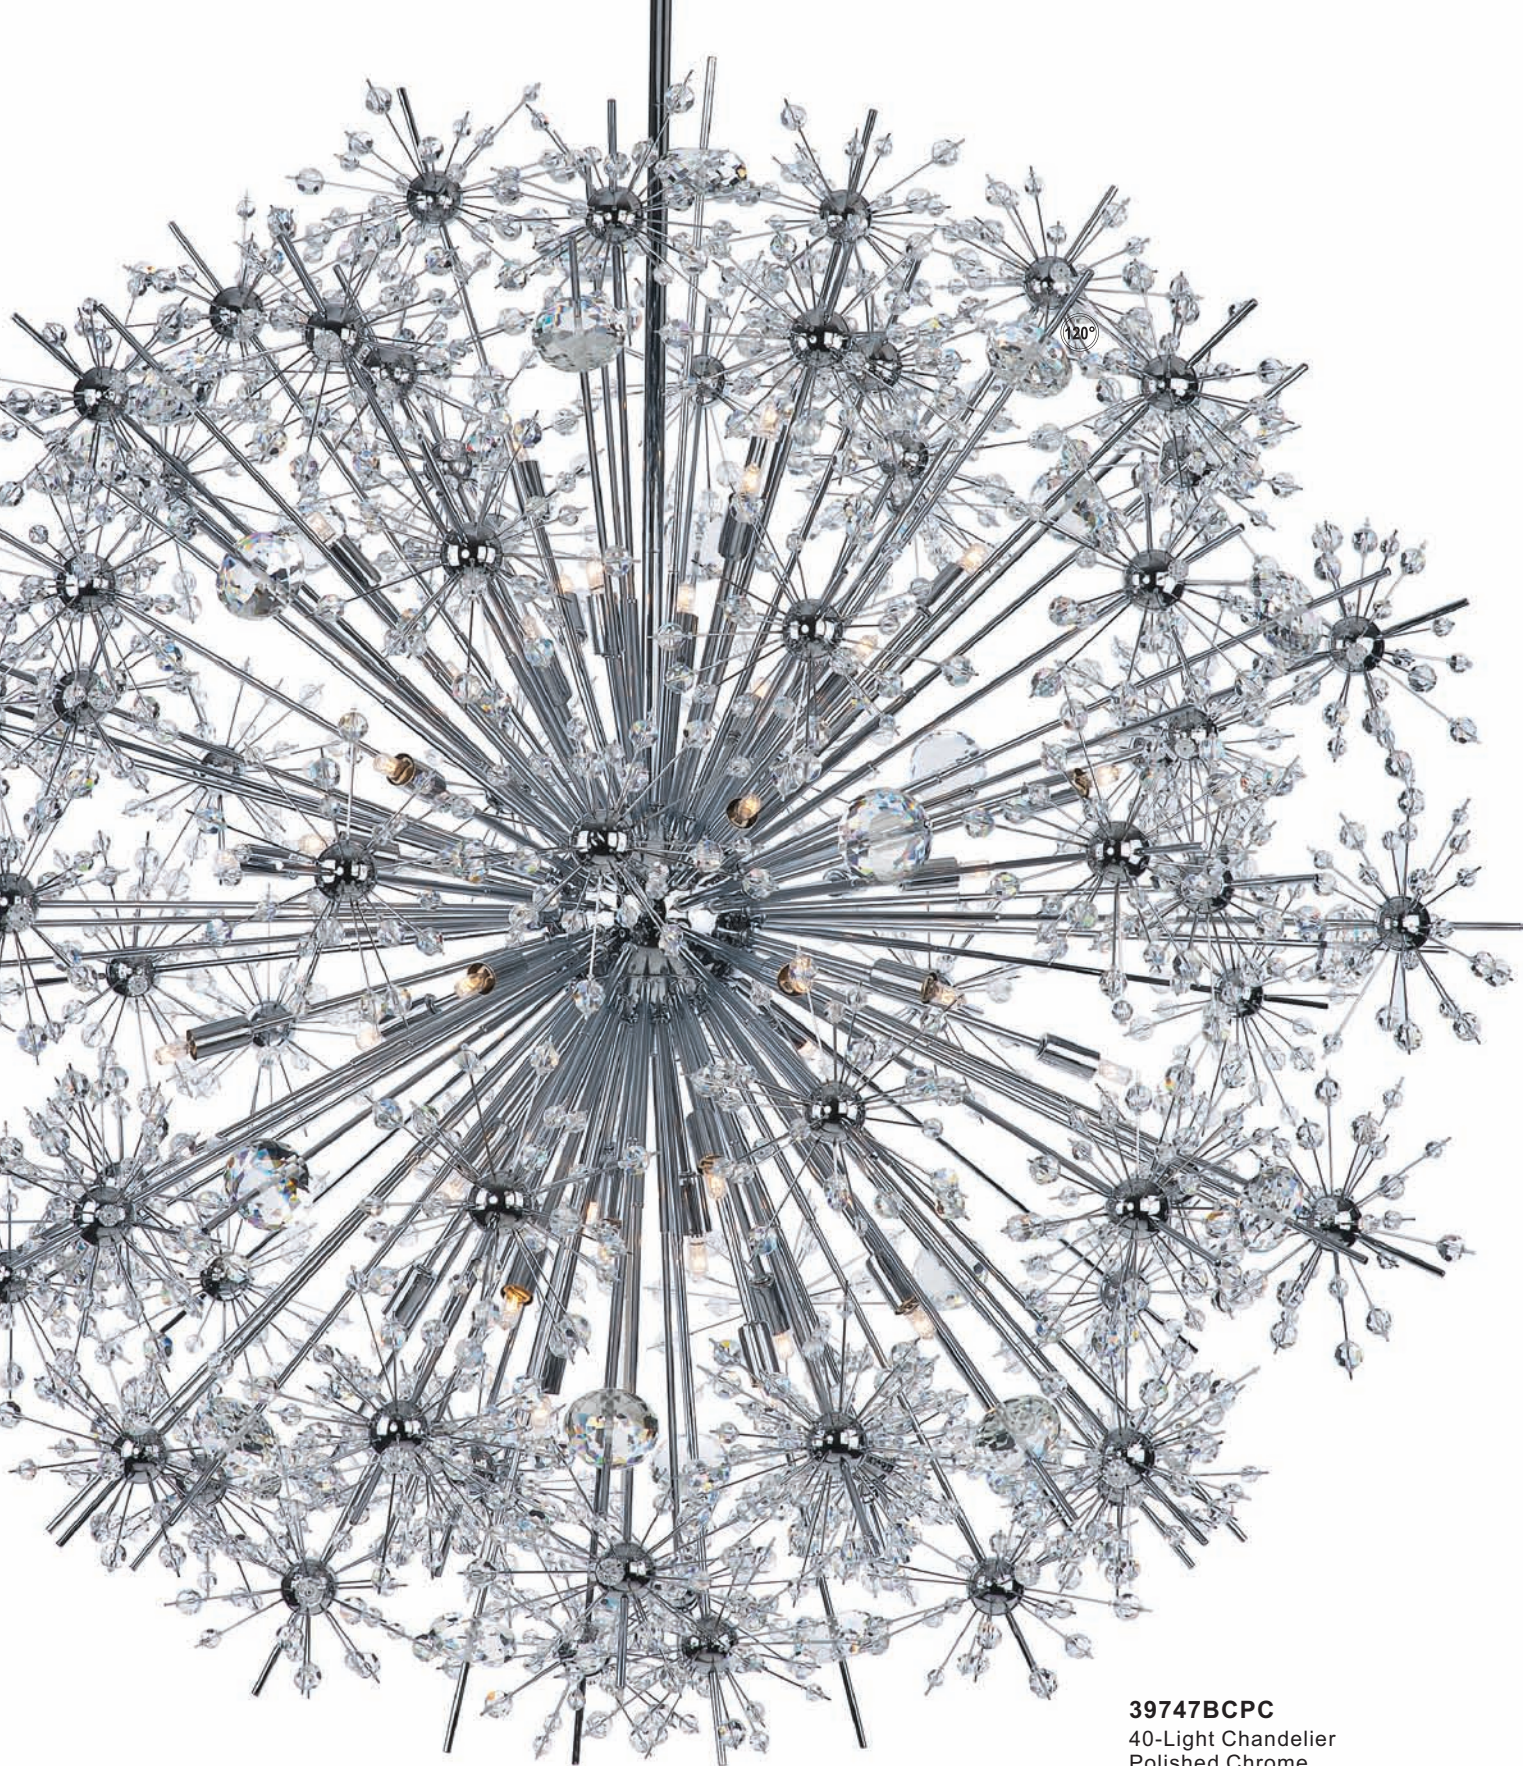

39747BCPC
40-Light Chandelier
Polished Chrome
44"W x 62"H x 100"OAH
40 x 35W G9Bulbs (Included)

STARFIRE COLLECTION