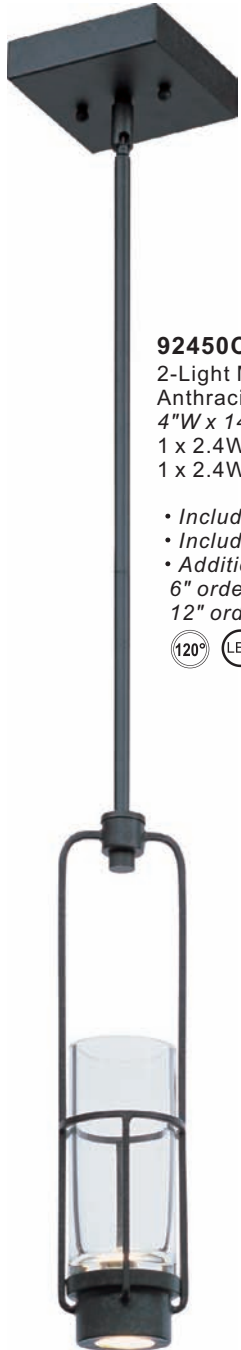

FUSION COLLECTION

- Dimmable LED
- 3000 K color temperature
- Indirect LED up light
- Direct LED down light
- heavy weight hand blown glass
- Concealed LED source allows for playful design

92450CLAR

2-Light Mini Pendant
Anthracite
4"W x 14.5"H x 59"OAH
1 x 2.4W LED (Included)
1 x 2.4W Downlight (Included)

- Includes One 6" stems
- Includes Three 12" stems
- Additional stems available:
  6" order - STR04506AR
  12" order - STR04512AR