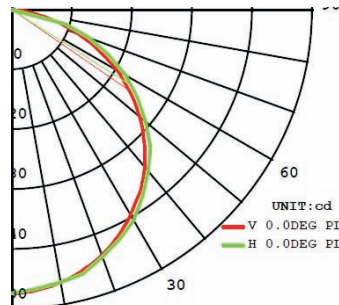

Model: 87620