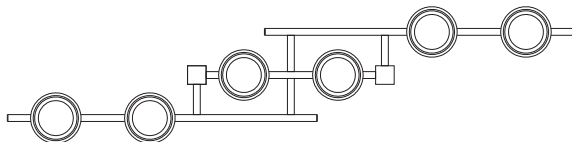

FUSION COLLECTION

- Dimmable LED
- 3000 K color temperature
- Indirect LED up light
- Direct LED down light
- heavy weight hand blown glass
- Concealed LED source allows for playful design

32457CLAR

8-Light Chandelier
Anthracite

43"W x 12.5"H x 57"OAH

6 x 4.5W LED (Included)

2 x 2.8W Downlight (Included)

- Includes Two 6" stems
- Includes Six 12" stems
- Additional stems available:
  6" order - STR06206AR
  12" order - STR06212AR