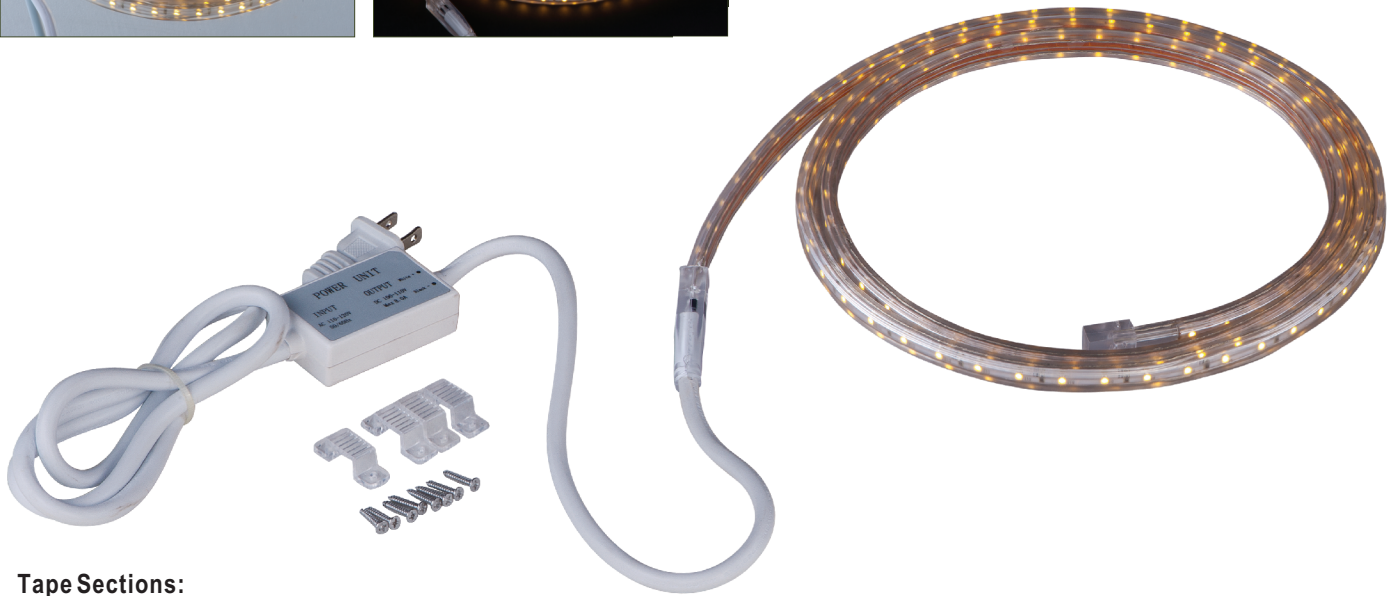

LV STAR COLLECTION

LED STARSTRAND®

Features

- Easy to install just plug it in
- Includes AC/DC converter (no driver required)
- Warm 3000K color temperature
- Plugs directly into line voltage outlet
- Suitable for wet locations (cannot be submersed into water)
- Supplied with 1 mounting clip forevery 24"
- Field cut every 20" (cannot bereconnected)

Applications

- Cove and accent lighting
- Outdoor porch and patio
- Pathway lighting
- Backlighting of signs and displays
- Under cabinet lighting

Tape Sections:

- 53581-LVST-110V-30K-60
- 53582-LVST-110V-30K-120
- 53583-LVST-110V-30K-180
- 53584-LVST-110V-30K-240
- 53585-LVST-110V-30K-300
- 53586-LVST-110V-30K-360
- 53588-LVST-110V-30K-480
- 53590-LVST-110V-30K-600

Item	Length	Diodes	Wattage	Lumens	Color Temp	CRI	PC Board	Beam	Voltage	Current
53581	5'	90	7.2	375	3000 K	70 - 75	White	120°	110V	66mA
53582	10'	180	14.4	750	3000 K	70 - 75	White	120°	110V	132mA
53583	15'	270	21.6	1125	3000 K	70 - 75	White	120°	110V	198mA
53584	20'	360	28.8	1500	3000 K	70 - 75	White	120°	110V	264mA
53585	25'	450	36	1875	3000 K	70 - 75	White	120°	110V	330mA
53586	30'	540	43.3	2250	3000 K	70 - 75	White	120°	110V	396mA
53588	40'	720	57.6	3000	3000 K	70 - 75	White	120°	110V	528mA
53590	50'	930	74.4	3875	3000 K	70 - 75	White	120°	110V	682mA

Mounting Chips

53577

- Clips x 10 pcs
- screws x 20 pcs
- White Box Packing