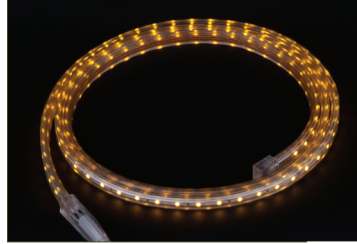

LV STAR COLLECTION

LED STARSTRAND®

Features

- Easy to install just plug it in
- Includes AC/DC converter (no driver required)
- Warm 3000K color temperature
- Plugs directly into line voltage outlet
- Suitable for wet locations (cannot be submersed into water)
- Supplied with 1 mounting clip forevery 24"
- Field cut every 20" (cannot bereconnected)

Applications

- Cove and accent lighting
- Outdoor porch and patio
- Pathway lighting
- Backlighting of signs and displays
- Under cabinet lighting

Tape Sections:

- 53581-LVST-110V-30K-60
- 53582-LVST-110V-30K-120
- 53583-LVST-110V-30K-180
- 53584-LVST-110V-30K-240
- 53585-LVST-110V-30K-300
- 53586-LVST-110V-30K-360
- 53588-LVST-110V-30K-480
- 53590-LVST-110V-30K-600

Item	Length	Diodes	Wattage	Lumens	Color Temp	CRI	PC Board	Beam	Voltage	Current
53581	5'	90	7.2	375	3000 K	70 - 75	White	120°	110V	66mA
53582	10'	180	14.4	750	3000 K	70 - 75	White	120°	110V	132mA
53583	15'	270	21.6	1125	3000 K	70 - 75	White	120°	110V	198mA
53584	20'	360	28.8	1500	3000 K	70 - 75	White	120°	110V	264mA
53585	25'	450	36	1875	3000 K	70 - 75	White	120°	110V	330mA
53586	30'	540	43.3	2250	3000 K	70 - 75	White	120°	110V	396mA
53588	40'	720	57.6	3000	3000 K	70 - 75	White	120°	110V	528mA
53590	50'	930	74.4	3875	3000 K	70 - 75	White	120°	110V	682mA

Mounting Chips

53577

- Clips x 10 pcs
- screws x 20 pcs
- White Box Packing