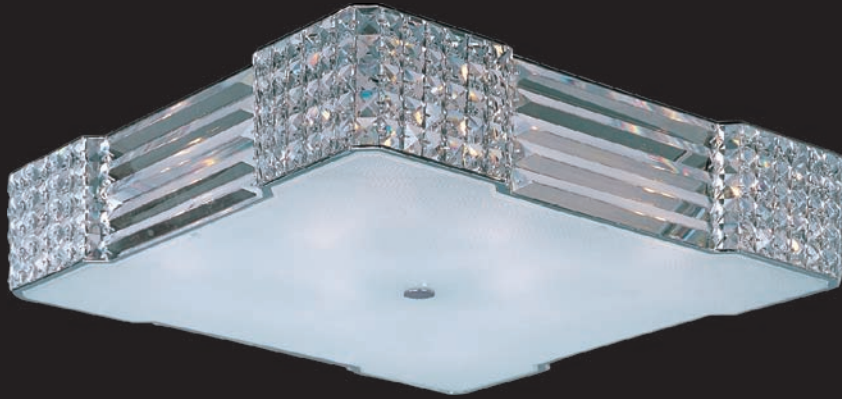

MANHATTAN COLLECTION

- Patterned glass diffuser
- Mixture of square and rectangular crystals

39781BCPC
8-Light Flush Mount
Polished Chrome
23.25"W x 5.5"H
8 x 40W G9Bulbs (Included)