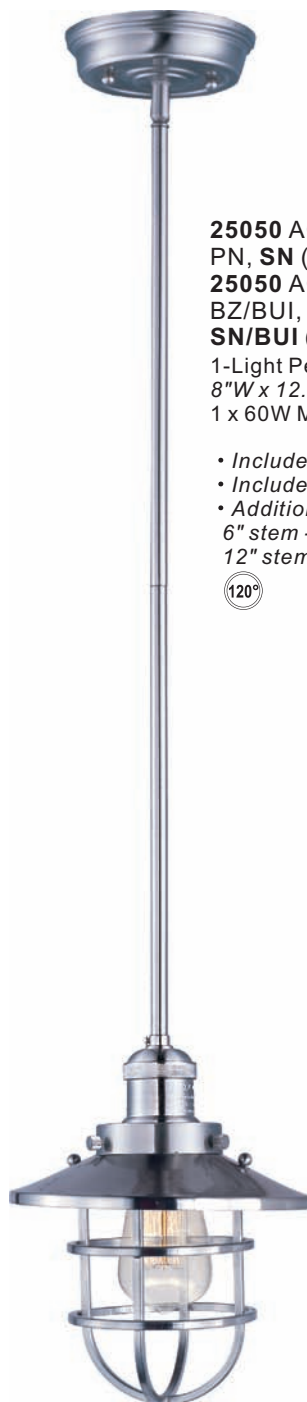

120°

BUI-60W-ST64-E26-CL-120V
60 Wattage
Antique Light Bulb
Sold Separately

• For additional items in this collection, see catalog LMXCAT1311, pg 321.

MINI HI-BAY COLLECTION

**25051 ACP, BZ,
PN, SN (Without Bulb)**
**25051 ACP/BUI,
BZ/BUI, PN/BUI,
SN/BUI (With Bulb)**
1-Light Pendant
11"W x 16.5"H x 60.75"OAH
1 x 60W MB Bulb

- Includes One 6" stem
- Includes Three 12" stems
- Additional stems available:
6" stem - STR04506ACP, BZ, PN, SN
12" stem - STR04512ACP, BZ, PN, SN

**25050 ACP, BZ,
PN, SN (Without Bulb)**
**25050 ACP/BUI,
BZ/BUI, PN/BUI,
SN/BUI (With Bulb)**
1-Light Pendant
8"W x 12.25"H x 56.5"OAH
1 x 60W MB Bulb

- Includes One 6" stem
- Includes Three 12" stems
- Additional stems available:
6" stem - STR04506ACP, BZ, PN, SN
12" stem - STR04512ACP, BZ, PN, SN

BUI-60W-ST64-E26-CL-120V
60 Wattage
Antique Light Bulb
Sold Separately