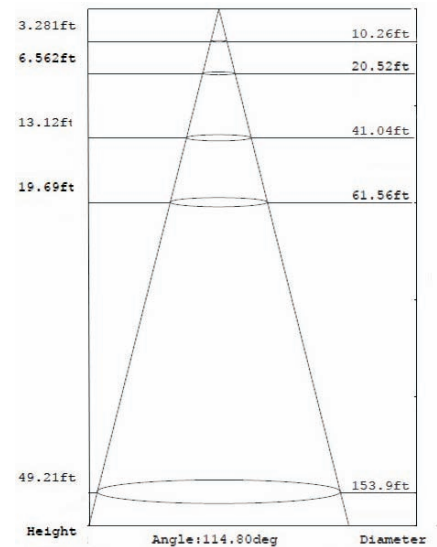

Installs into 3 1/4" and 4" electrical box with a minimum 2.5" depth

Recommended Dimmers:
The Convert is designed to dim with a standard Triac forward phase dimmer. Dimming levels will vary by dimmer.

- Lutron MACL-153M
- Lutron DVL-153P
- Lutron SCL-153P
- Leviton IPL06-10Z
- Leviton 6674-POW

Due to the inrush, current wattage should not exceed 150 watts of product for a 600 watt dimmer.

Model: 87615 / 87617