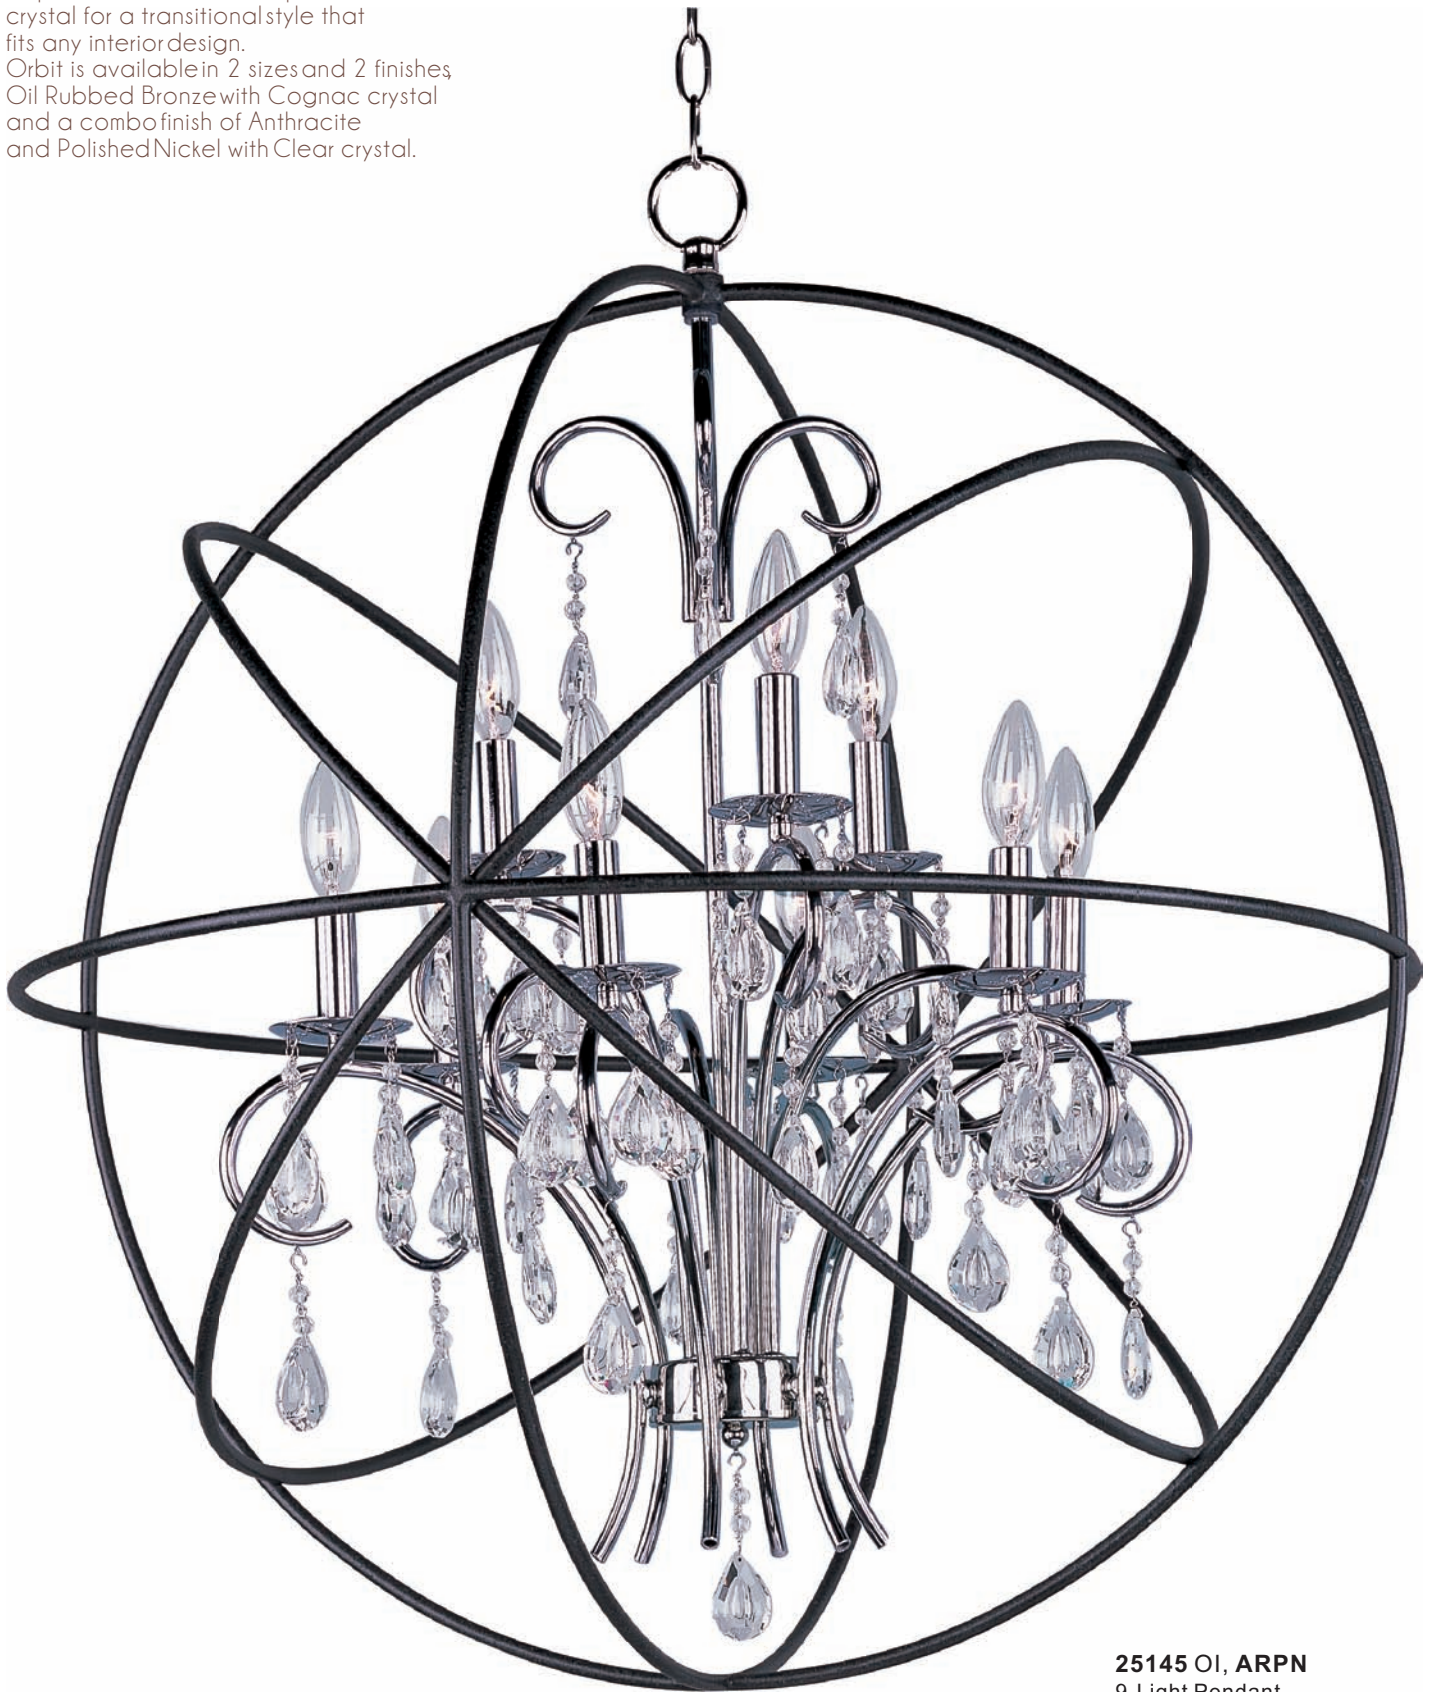

ORBIT COLLECTION

A spherical frame of metal surround a simple line chandelier draped in crystal for a transitional style that fits any interior design.

Orbit is available in 2 sizes and 2 finishes. Oil Rubbed Bronze with Cognac crystal and a combo finish of Anthracite and Polished Nickel with Clear crystal.

25145 OI, ARPN
9-Light Pendant
30"W x 33"H
9 x 60W CABulbs
Crystal Included