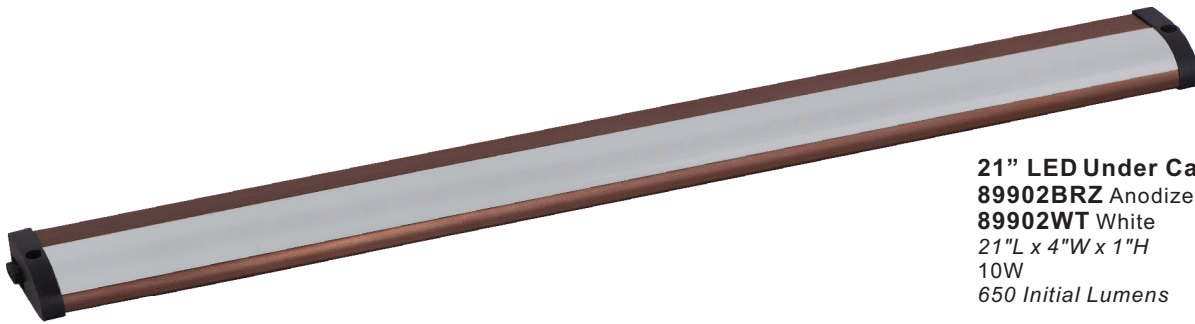

21" LED Under Cabinet
89902BRZ Anodized Bronze
89902WT White
21"L x 4"W x 1"H
10W
650 Initial Lumens