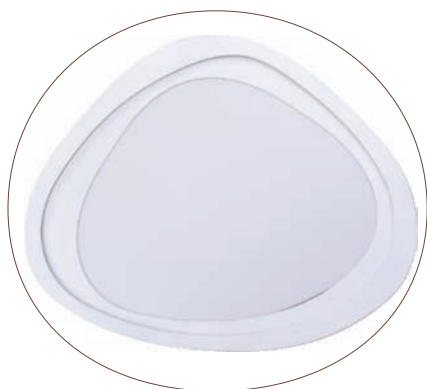

NEBULA COLLECTION

- Dimmable LED
- 3000 K color temperature
- Laser cut steel frame
- Acrylic lens
- Layered light diffusion

View from below

85851 WTBZ, WTWT
LED Flush Mount
25"L x 20"W x 4.75"H
42W LED (Included)
2940 Lumens