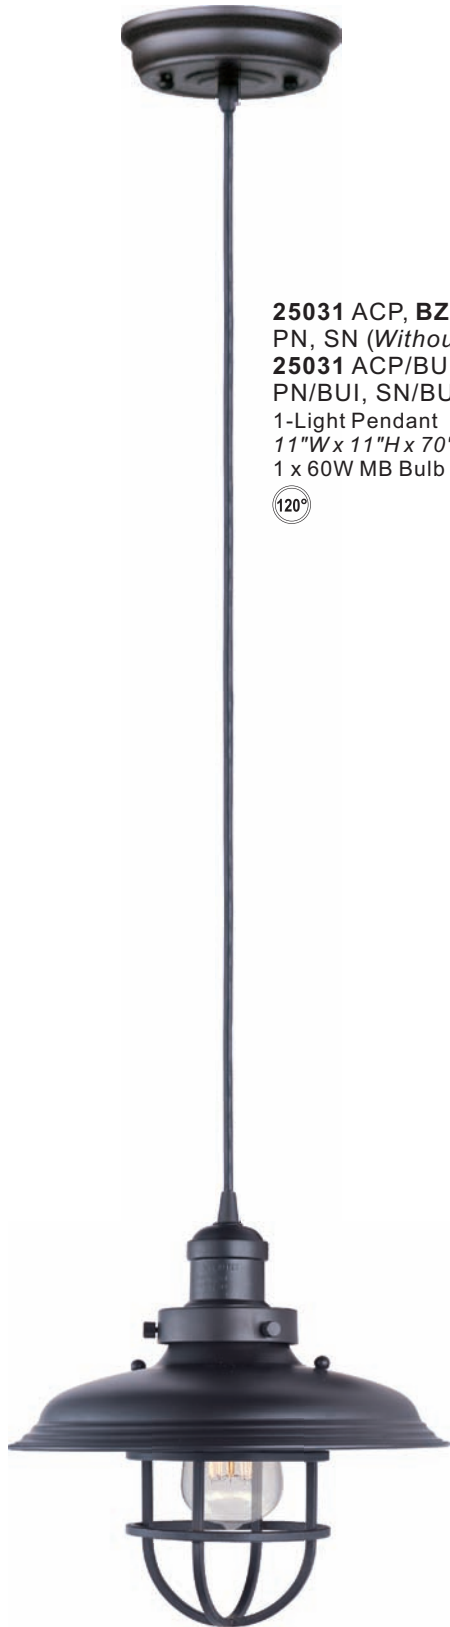

MINI HI-BAY COLLECTION

25031 ACP, BZ,
PN, SN (*Without Bulb*)
25031 ACP/BUI, BZ/BUI,
PN/BUI, SN/BUI (*With Bulb*)
1-Light Pendant
11"W x 11"H x 70"OAH
1 x 60W MB Bulb

120°