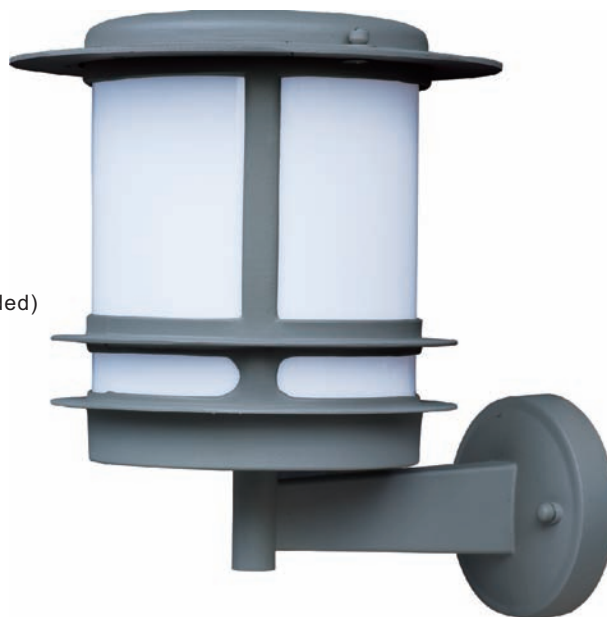

OSLO EE COLLECTION

A modern look in outdoor, at a very competitive price, features die cast construction finished in your choice of Platinum or Bronze with White UV resistant acrylic diffusers for durability. Standard model is supplied with 2700 K fluorescent but is also available in a LED upgrade for ultimate energy savings and long lamp life.

85312 WTABZ, WTPL
1-Light Outdoor Wall
7.25"W x 10"H x 9.5"Ext.
HCO 7.5" • BP 5"W x 5"H
1 x 13W GU24 Bulb (Included)
900 Rated Lumens
Die Cast Aluminum

CA
T24