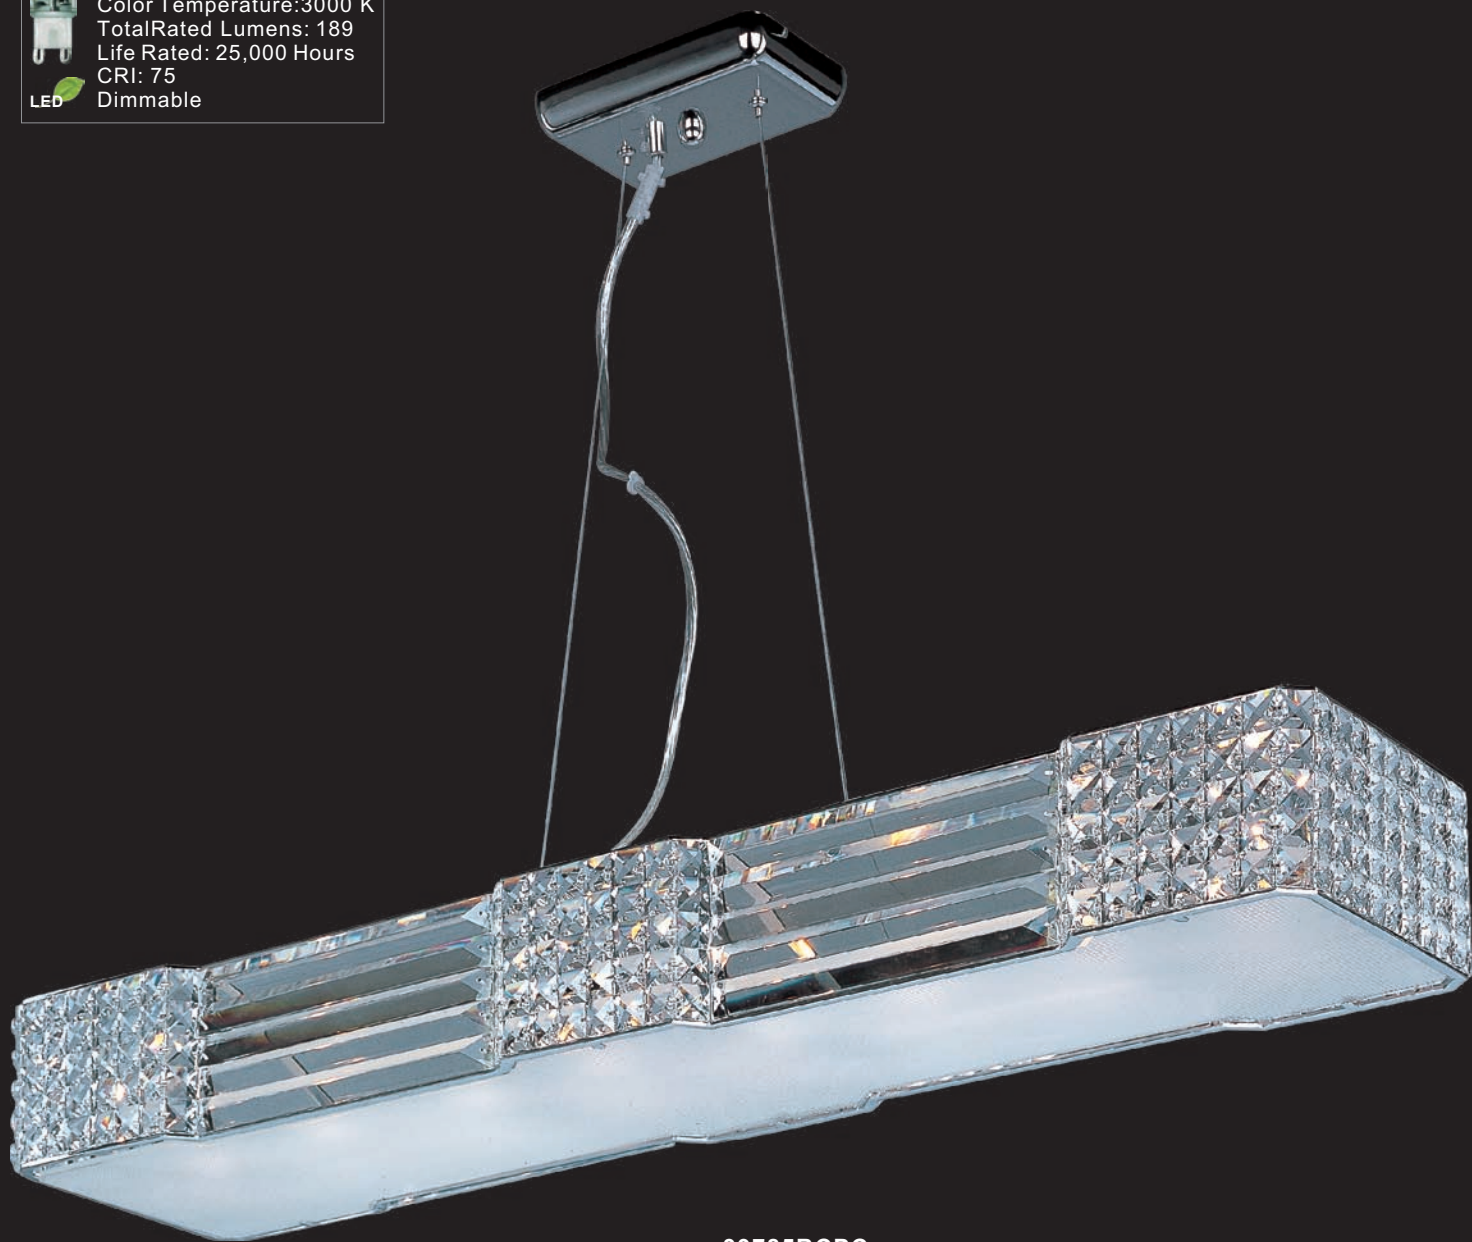

Dimmable

LED

39785BCPC

8-Light Chandelier

Polished Chrome

39.75"L x 9.5"W x 4.75"H x 124.75"OAH

8 x 40W G9Bulbs (Included)

MANHATTAN COLLECTION