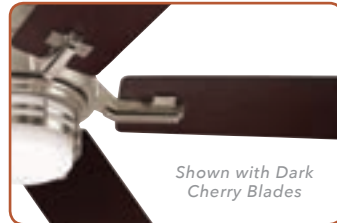

Shown with Dark Cherry Blades