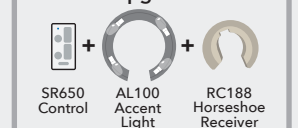

UB300 Upgrade Bundle

T

Airflow Cubic Ft Per Min.	Electricity Use Watts (Excl. Lights)	Airflow Efficiency Cubic Ft Per Min. Per Watt
5794	69	83

L.E.D. LIGHT
FIXTURE ADAPTABLE

SHIPS TO CANADA

LIMITED LIFETIME
MOTOR WARRANTY