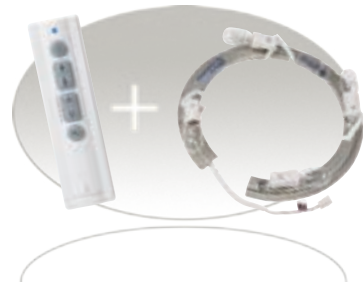

CEILING FAN CONTROLS AND RECEIVERS

For remote compatibility, please refer to the Controls Guide on pages 138-141

View installation help videos for controls & receivers at MyEmersonFans.com/Videos

4 Speed Controls with Receivers

3 Upgrade Bundles Available:

UB100
Includes the SR600 control, AL100 accent light & RC188 Receiver

UB200
Includes the SW605 control, AL100 accent light & RC188 Receiver

UB300
Includes the SR650 control, AL100 accent light & RC188 Receiver

Adaptable to Prima (CF901)