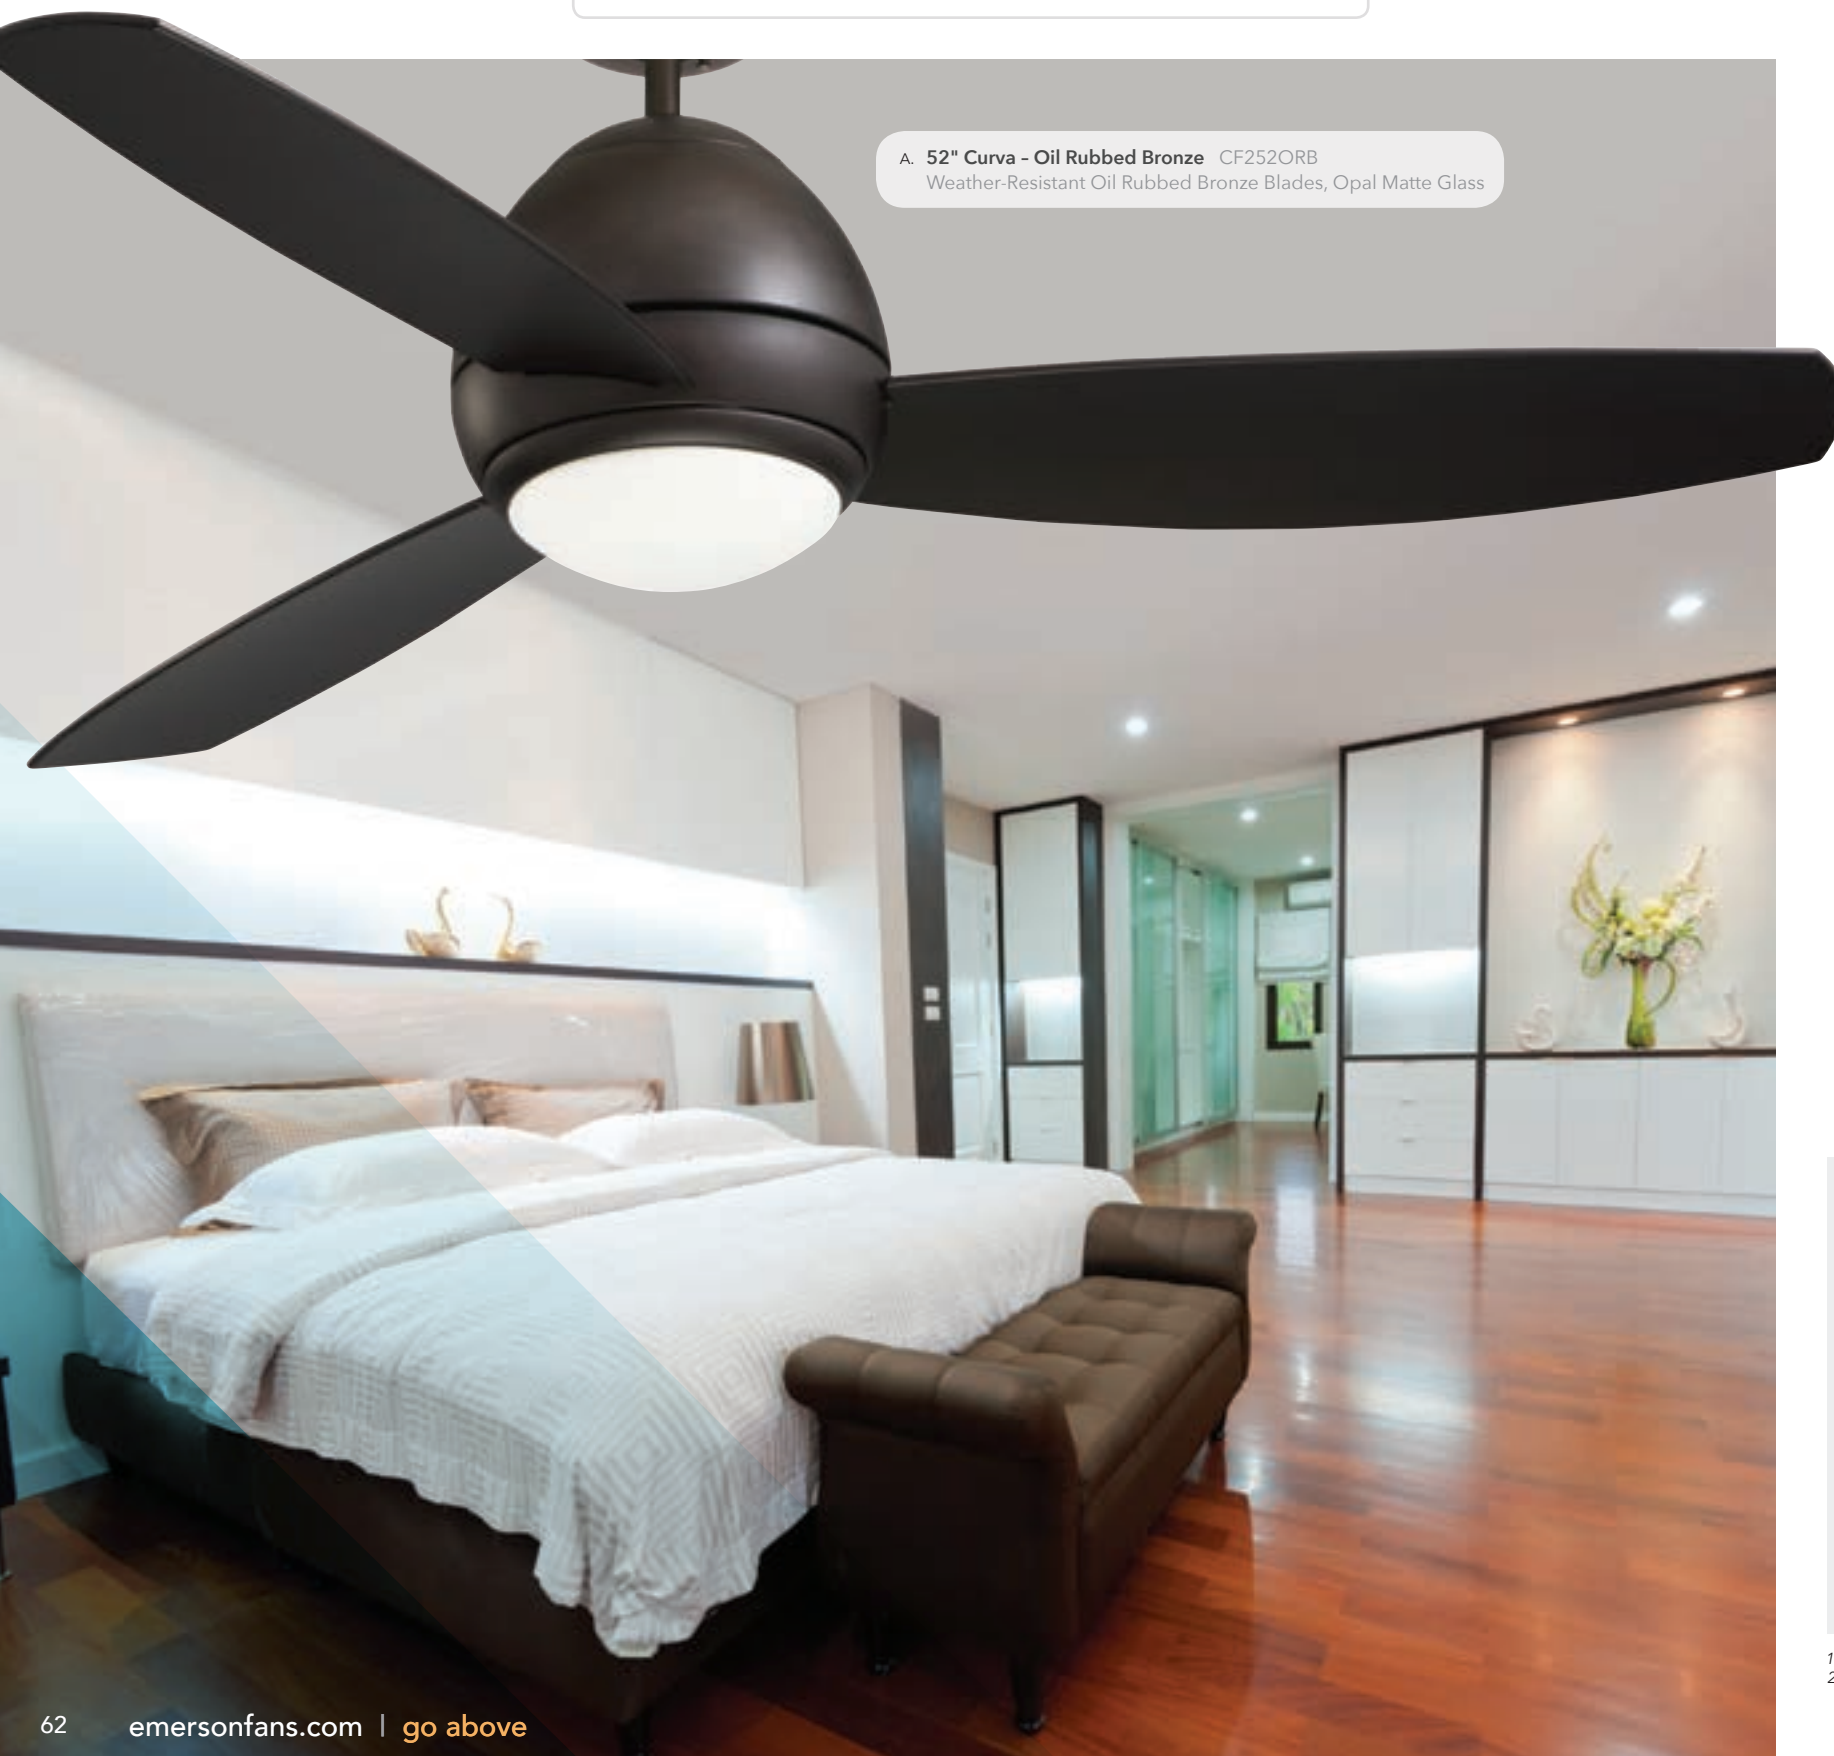

52" & 44" Curva™

- 52" or 44" blade span
- Integrated light fixture uses two 50-watt mini-candelabra base halogen bulbs (included)
- 4.5" downrod included

52" & 44" Curva™ Energy Ratings at High Speed

Blade Span	Airflow Cubic Ft Per Min.	Electricity Use Watts (Excl. Lights)	Airflow Efficiency Cubic Ft Per Min. Per Watt
44"	4280	44	97
52"	5329	45	118

14.9"
FAN HEIGHT

A. 52" Curva - Oil Rubbed Bronze CF252ORB
Weather-Resistant Oil Rubbed Bronze Blades, Opal Matte Glass