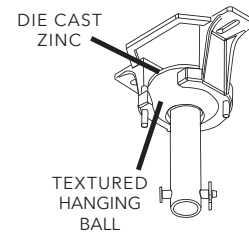

Installation

Installation Information

STANDARD 8 FOOT CEILINGS

Most Emerson fans are designed to fit a standard eight-foot ceiling, which puts the blades seven feet from the floor for the best air movement and clearance.

CEILING HEIGHTS LESS THAN 8 FEET

Choose an Emerson Snugger model to achieve the desired seven-foot blade clearance or consider a close-to-the-ceiling downrod (CFDR25). See pg 5 for model compatibility.

CEILING HEIGHTS ABOVE 8 FEET

To maximize air movement, the fan should be hung by a downrod eight or nine feet from the floor. If necessary, order an accessory downrod to achieve the proper length. See the Accessory Downrod chart at the top of pg 5.

WARRANTY

All Emerson fans, except Industrial Fans, carry a limited lifetime motor warranty.

HANGING SYSTEM

All Emerson residential ceiling fans feature a die-cast zinc hanging ball and bracket for durability. This system is textured to minimize wobble and provide superior stability. Emerson heat fans feature a J-hook hanging system for easy installation and smooth performance.