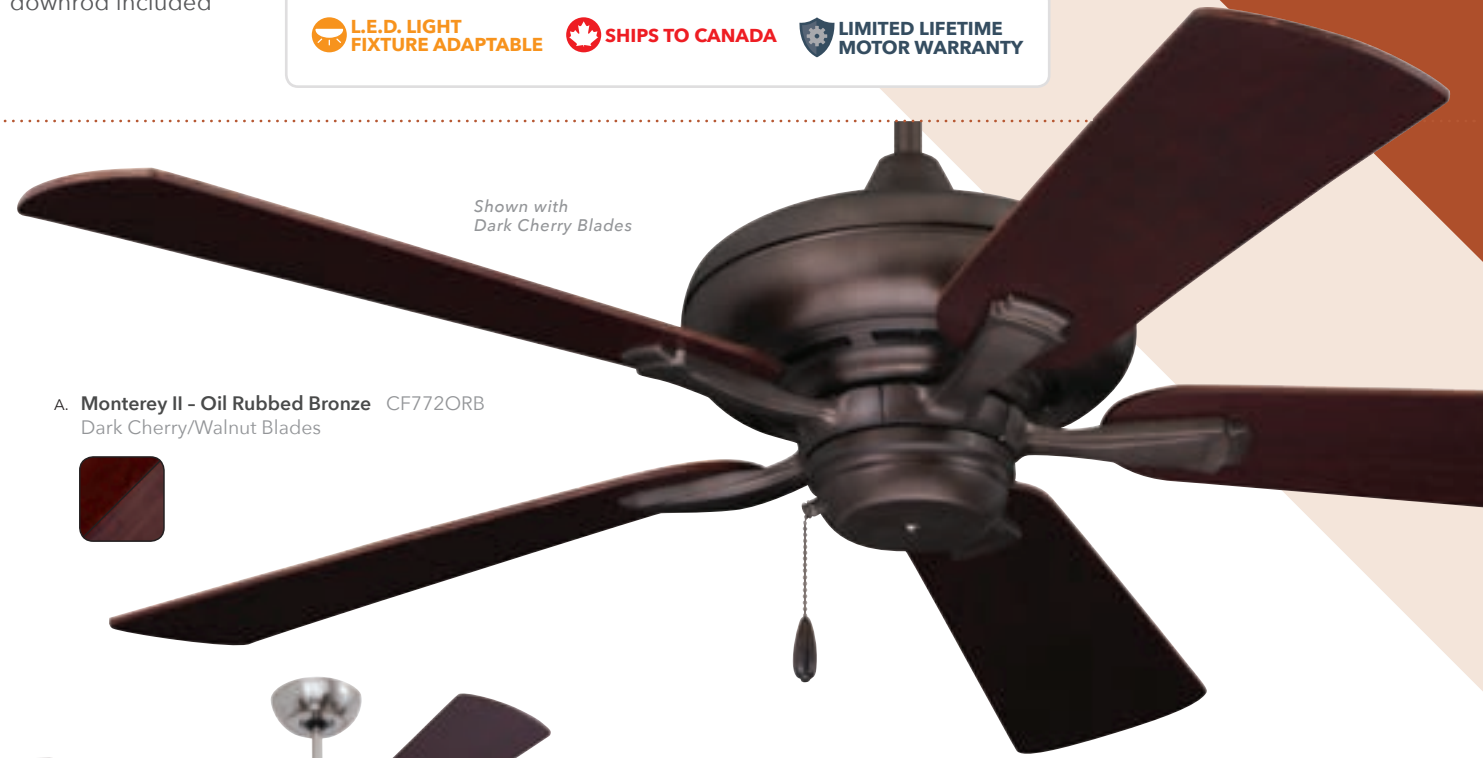

Shown with Dark Cherry Blades

52" Monterey II

52" Monterey II Energy Ratings at High Speed

Airflow Cubic Ft Per Min.	Electricity Use Watts (Excl. Lights)	Airflow Efficiency Cubic Ft Per Min. Per Watt
5625	70	79

15.0"
FAN HEIGHT

L.E.D. LIGHT FIXTURE ADAPTABLE SHIPS TO CANADA LIMITED LIFETIME MOTOR WARRANTY

- 52" blade span
- Light fixture adaptable
- 4.5" downrod included

Monterey II

42" Monterey II

42" Monterey™ II Energy Ratings at High Speed

Airflow Cubic Ft Per Min.	Electricity Use Watts (Excl. Lights)	Airflow Efficiency Cubic Ft Per Min. Per Watt
3556	47	75

15.0"
FAN HEIGHT

L.E.D. LIGHT FIXTURE ADAPTABLE SHIPS TO CANADA LIMITED LIFETIME MOTOR WARRANTY

- 42" blade span
- Light fixture adaptable
- 4.5" downrod included

42" Monterey II

Shown with Dark Cherry Blades