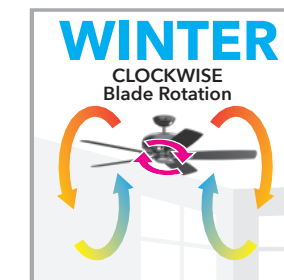

Recommended blade span for room size based on aesthetic & airflow considerations

Room size (in square feet)

ENERGY SAVINGS CREATED BY THE ADDITION OF A CEILING FAN

Ceiling fans create a wind chill effect that can make a room feel cooler, allowing the user to raise his or her thermostat setting by 4°, resulting in a reduction of overall energy usage costs.