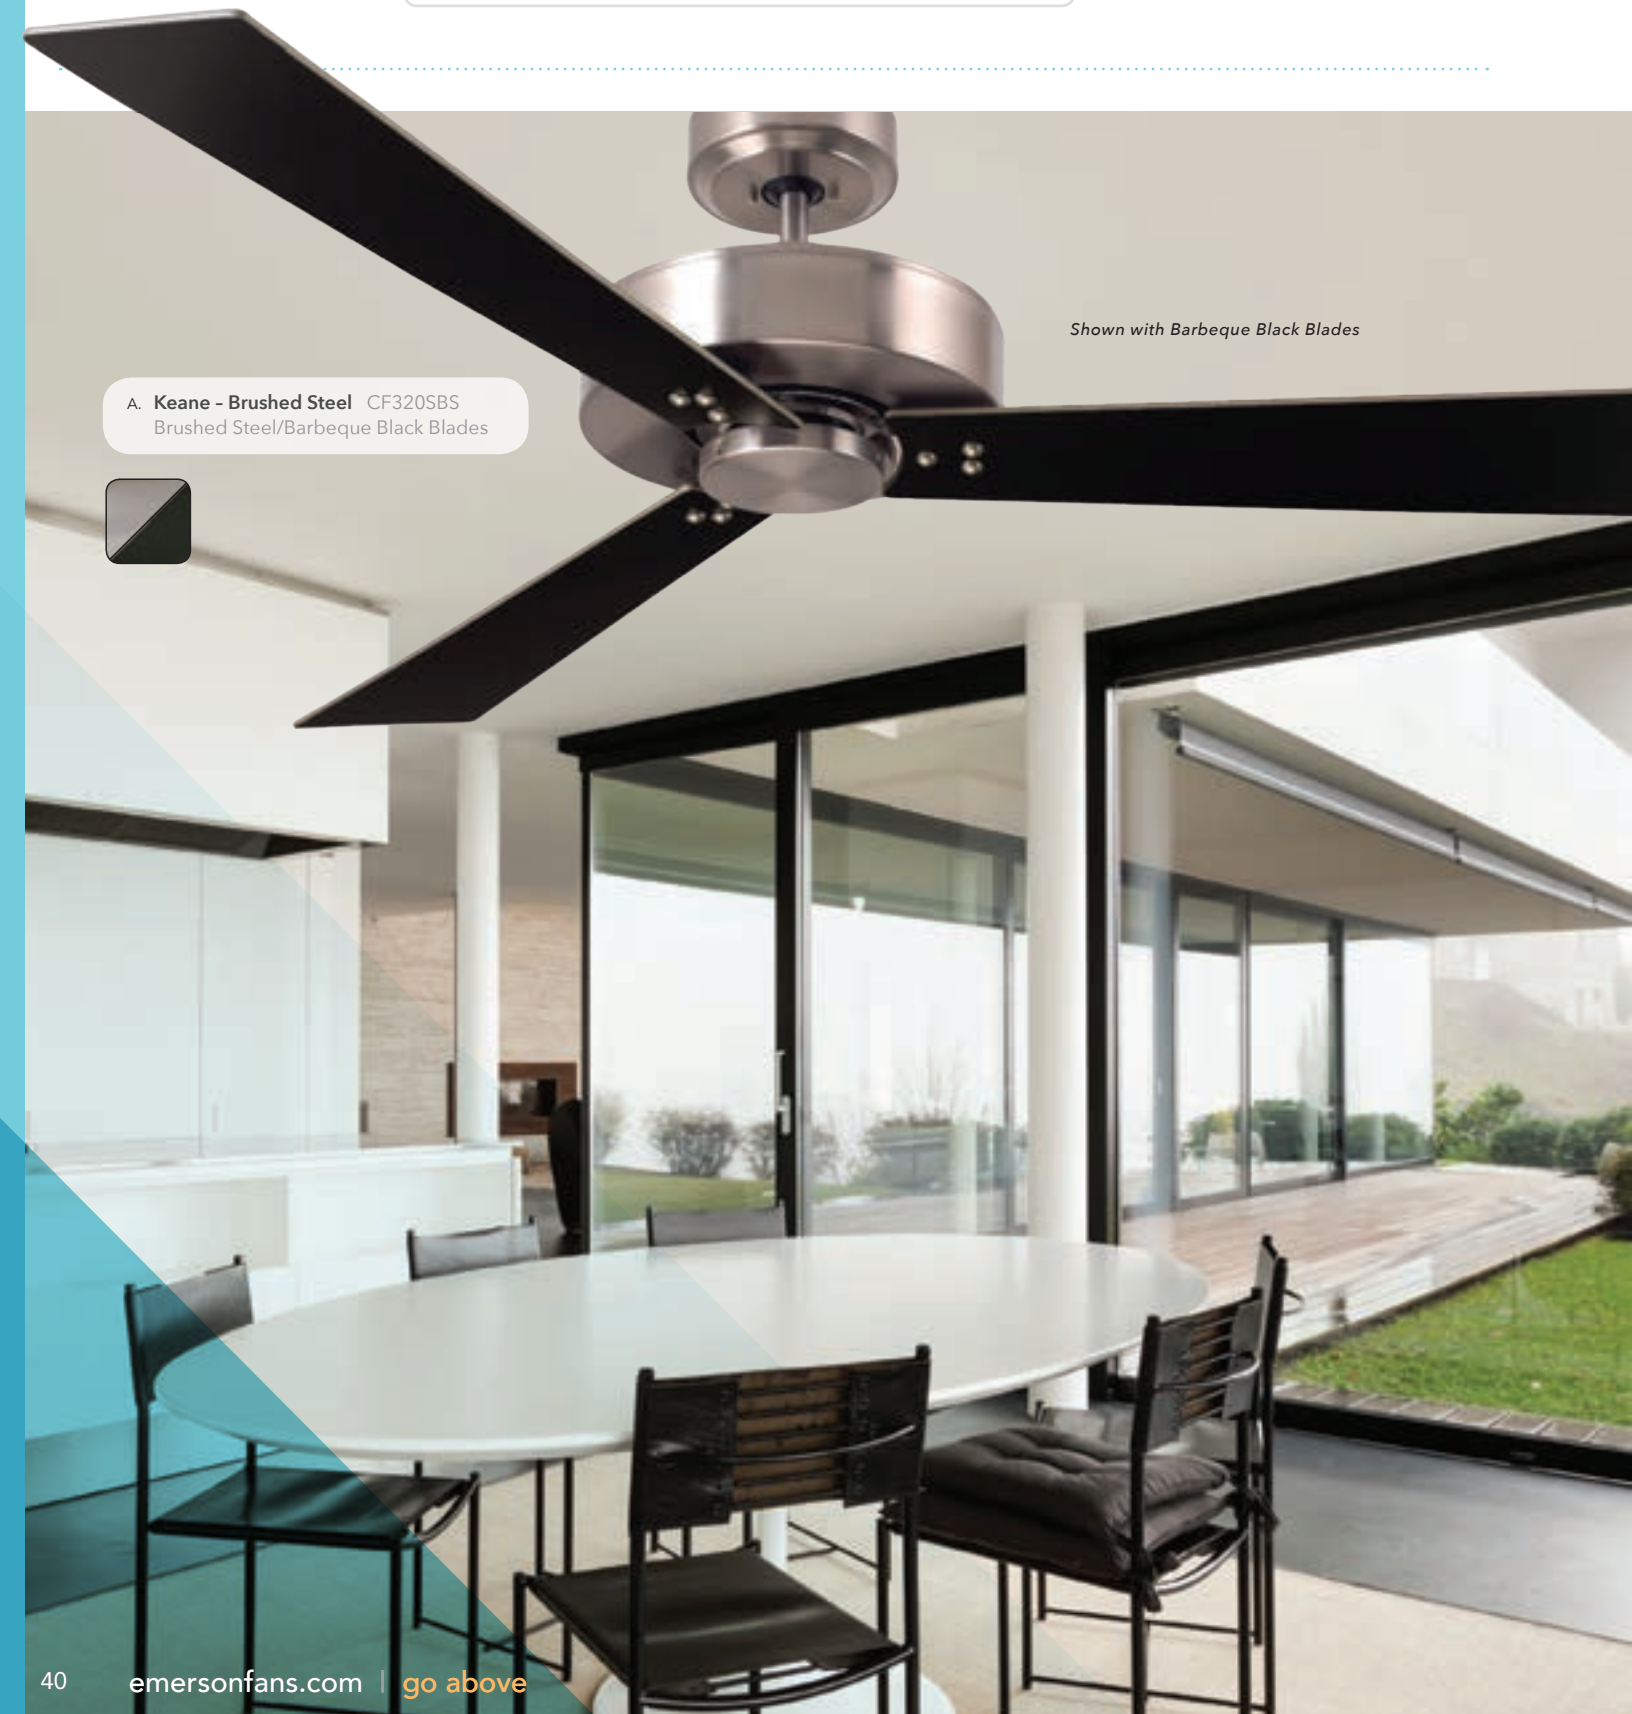

NEW!

Keane

Keane Energy Ratings at High Speed

Airflow Cubic Ft Per Min.	Electricity Use Watts (Excl. Lights)	Airflow Efficiency Cubic Ft Per Min. Per Watt
5200*	49*	106*

10.9"
FAN HEIGHT

SHIPS TO CANADA

LIMITED LIFETIME MOTOR WARRANTY

- 52" blade span
- 3 reversible blades
- 4.5" downrod included

Shown with Barbeque Black Blades

A. Keane - Brushed Steel CF320SBS
Brushed Steel/Barbeque Black Blades