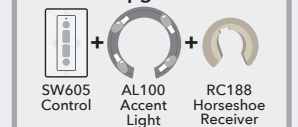

UB300 Upgrade Bundle

T

Airflow Cubic Ft Per Min.	Electricity Use Watts (Excl. Lights)	Airflow Efficiency Cubic Ft Per Min. Per Watt
5794	69	83

L.E.D. LIGHT
FIXTURE ADAPTABLE

SHIPS TO CANADA

LIMITED LIFETIME
MOTOR WARRANTY