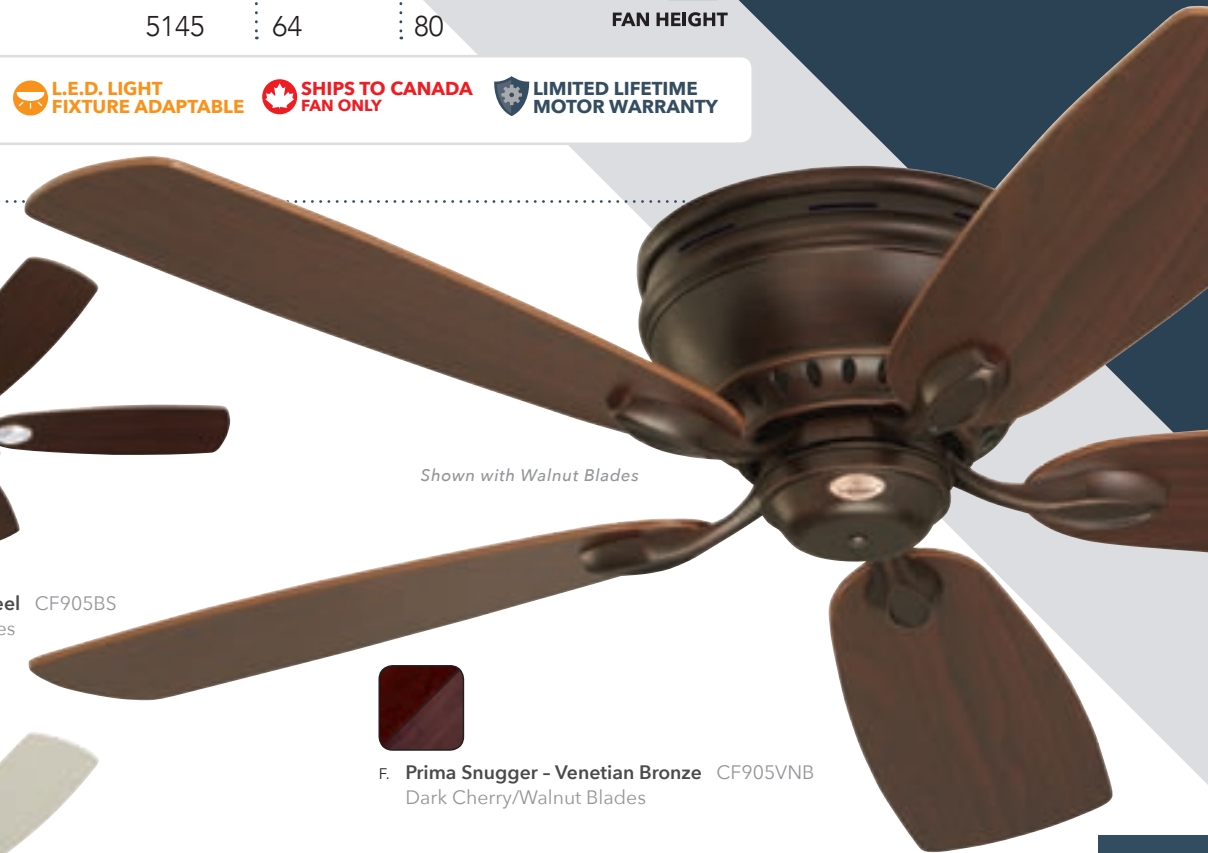

Shown with Satin White Blades

F. **Prima Snuggler - Venetian Bronze CF905VNB**
Dark Cherry/Walnut Blades

Shown with Walnut Blades