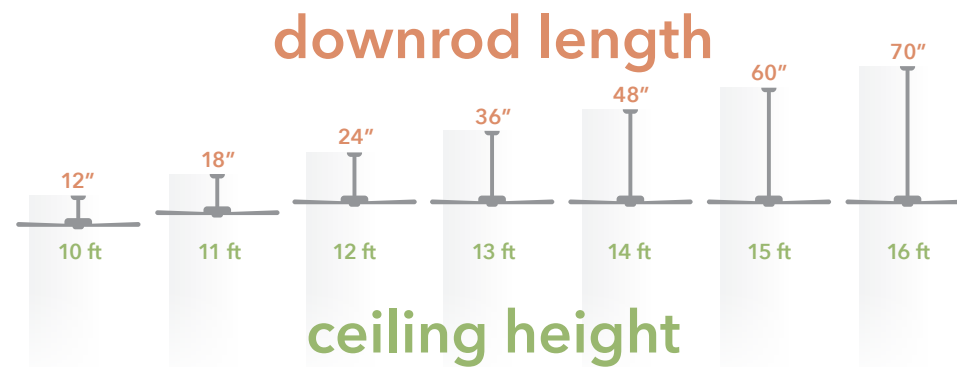

CEILING HEIGHTS ABOVE 8 FEET

To maximize air movement, the fan should be hung by a downrod eight or nine feet from the floor. If necessary, order an accessory downrod to achieve the proper length. See the Accessory Downrod chart at the top of pg 5.

MATCH DOWNROD LENGTH TO CEILING HEIGHT

If your ceiling fan has a light kit, reduce the length of the downrod by 12"

Installation

Choose The Right Fan To Fit Your Room

To maximize performance, choose the right fan size for your room. For long or large rooms, consider more than one fan to handle your cooling requirements. For maximum comfort, the fan should be placed as close to the center of the room as possible and blade tips should be at least 18 inches from any wall.