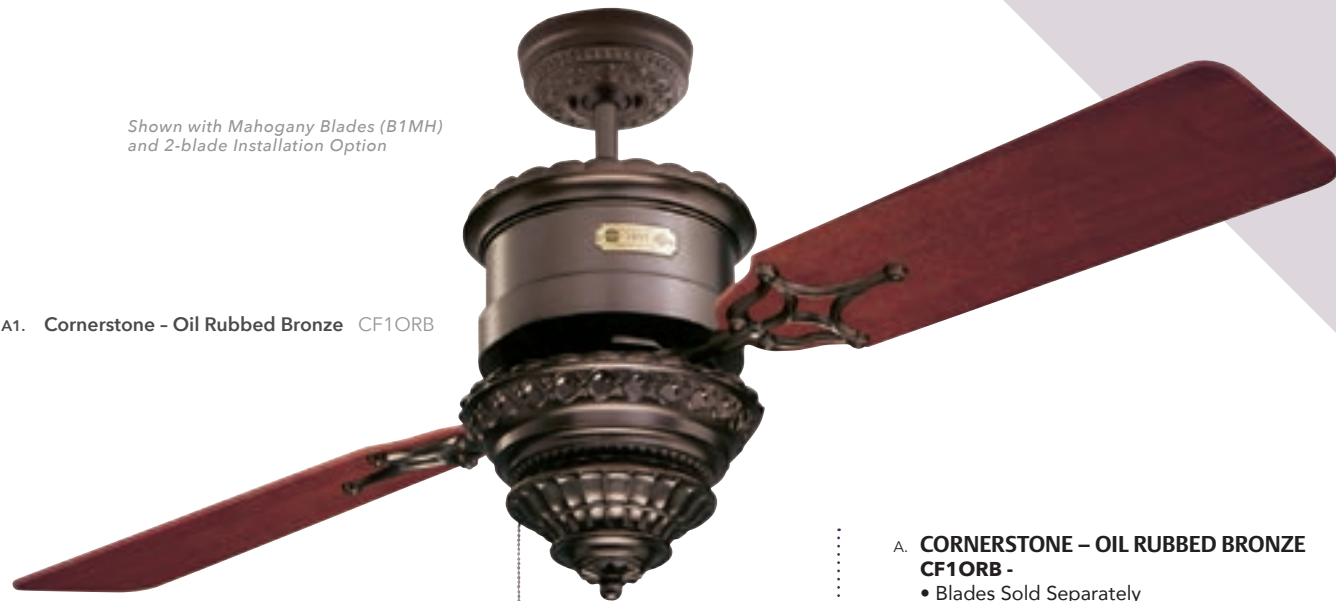

LIMITED LIFETIME
MOTOR WARRANTY

Cornerstone

Shown with Mahogany Blades (B1MH) and 2-blade Installation Option

A1. Cornerstone - Oil Rubbed Bronze CF1ORB

Shown with Mahogany Blades (B1MH), 4-blade Installation Option and Removable Decorative Sleeve

A2. Cornerstone - Oil Rubbed Bronze CF1ORB

A. CORNERSTONE – OIL RUBBED BRONZE CF1ORB -

- Blades Sold Separately
- Adaptable to 2 or 4 blades
- Light Fixture Adaptable
- Removable Decorative Sleeve
- Unique Serialized Nameplate
- 4.5" & 18" downrods included