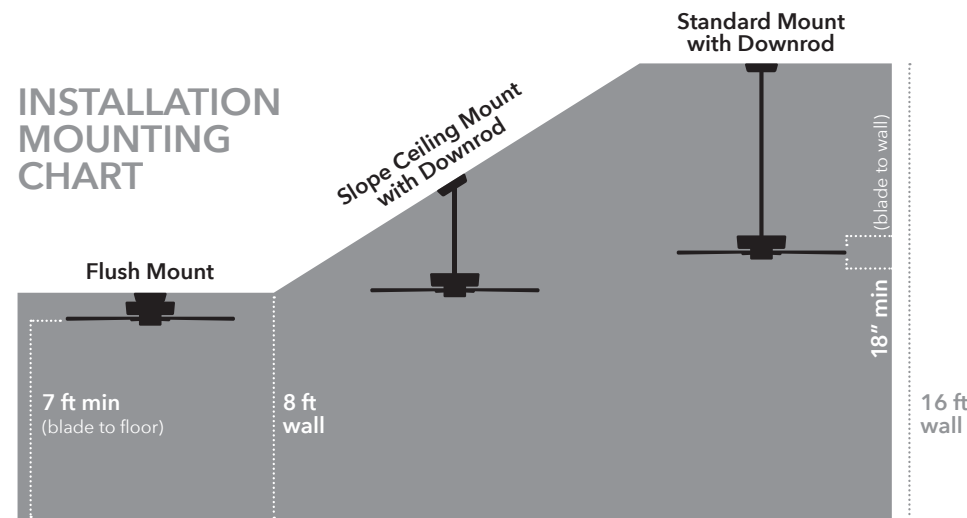

CEILING HEIGHTS ABOVE 8 FEET

To maximize air movement, the fan should be hung by a downrod eight or nine feet from the floor. If necessary, order an accessory downrod to achieve the proper length. See the Accessory Downrod chart at the top of pg 5.

MATCH DOWNROD LENGTH TO CEILING HEIGHT

If your ceiling fan has a light kit, reduce the length of the downrod by 12"

Installation

Choose The Right Fan To Fit Your Room

To maximize performance, choose the right fan size for your room. For long or large rooms, consider more than one fan to handle your cooling requirements. For maximum comfort, the fan should be placed as close to the center of the room as possible and blade tips should be at least 18 inches from any wall.