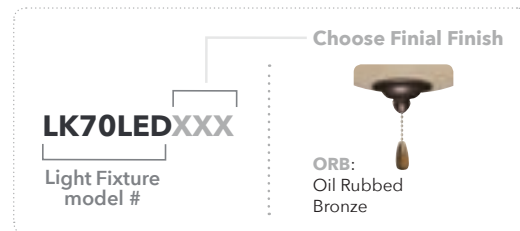

L.E.D. LIGHT FIXTURES

LK GLO SERIES

L.E.D. Light Fixtures

Harnessing the technology of light-emitting diodes, we created our most energy efficient and longest-lasting light fixtures yet and backed them with the Emerson limited 5 year warranty. Our state-of-the-art LK GLO Series Light Fixtures come in 13 custom finishes, produce a softer, more uniform glow than conventional bulbs and last nearly three times as long. Look for the L.E.D. icon throughout the catalog for ceiling fans that feature integrated L.E.D. lighting or are compatible with L.E.D. light fixtures.

LIMITED 5 YEAR WARRANTY

On all LK GLO Series L.E.D. Light Fixtures

52" Bella- Brushed Steel
CF452BS - pg 36
Shown with Ashton L.E.D. Light
Fixture in White Mist (LK91LEDDBS)