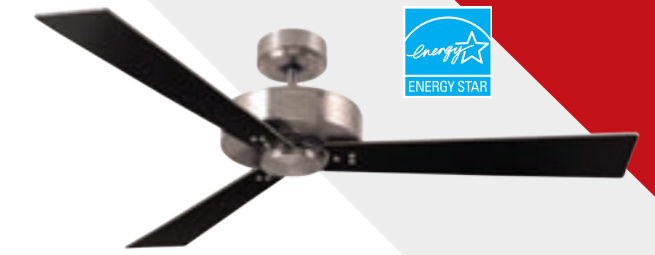

2016 CEILING FAN COLLECTION

New Fans & Accessories For 2016

LURAY ECO
CF860 - pg 42

- 60" blade span
- Integrated L.E.D. light fixture uses 17 watts
- 4.5" downrod included
- Optional no-light plate included

PENBROOKE SELECT ECO
CF5200 - pg 12

- Blades Sold Separately
- 44", 54" or 60" blade span
- Light fixture adaptable
- Accent light adaptable (AL100)
- 4.5" downrod included

KEANE
CF320 - pg 40

- 52" blade span
- 3 reversible blades
- 4.5" downrod included