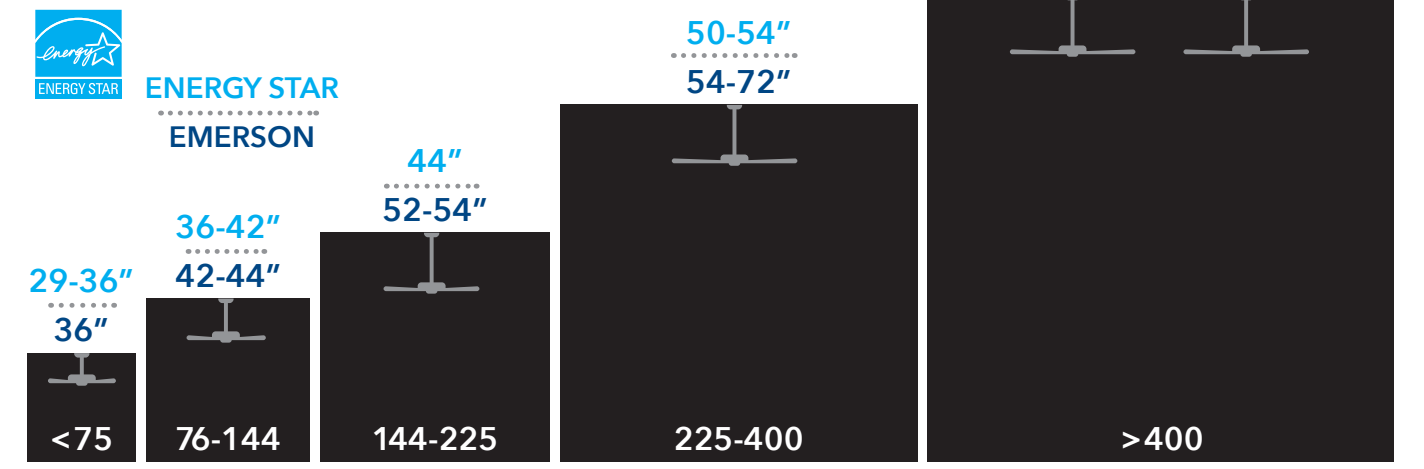

Recommended blade span for room size based on aesthetic & airflow considerations

Room size (in square feet)

ENERGY SAVINGS CREATED BY THE ADDITION OF A CEILING FAN

Ceiling fans create a wind chill effect that can make a room feel cooler, allowing the user to raise his or her thermostat setting by 4°, resulting in a reduction of overall energy usage costs.

Setting a ceiling fan to rotate clockwise at a low speed during the winter will also create energy savings. This warms the entire room by mixing the warm air sitting at the ceiling with the cooler air at the bottom of the room.

Room Without a Ceiling Fan

Higher energy usage cost

Room With a Ceiling Fan

Reduced energy usage cost