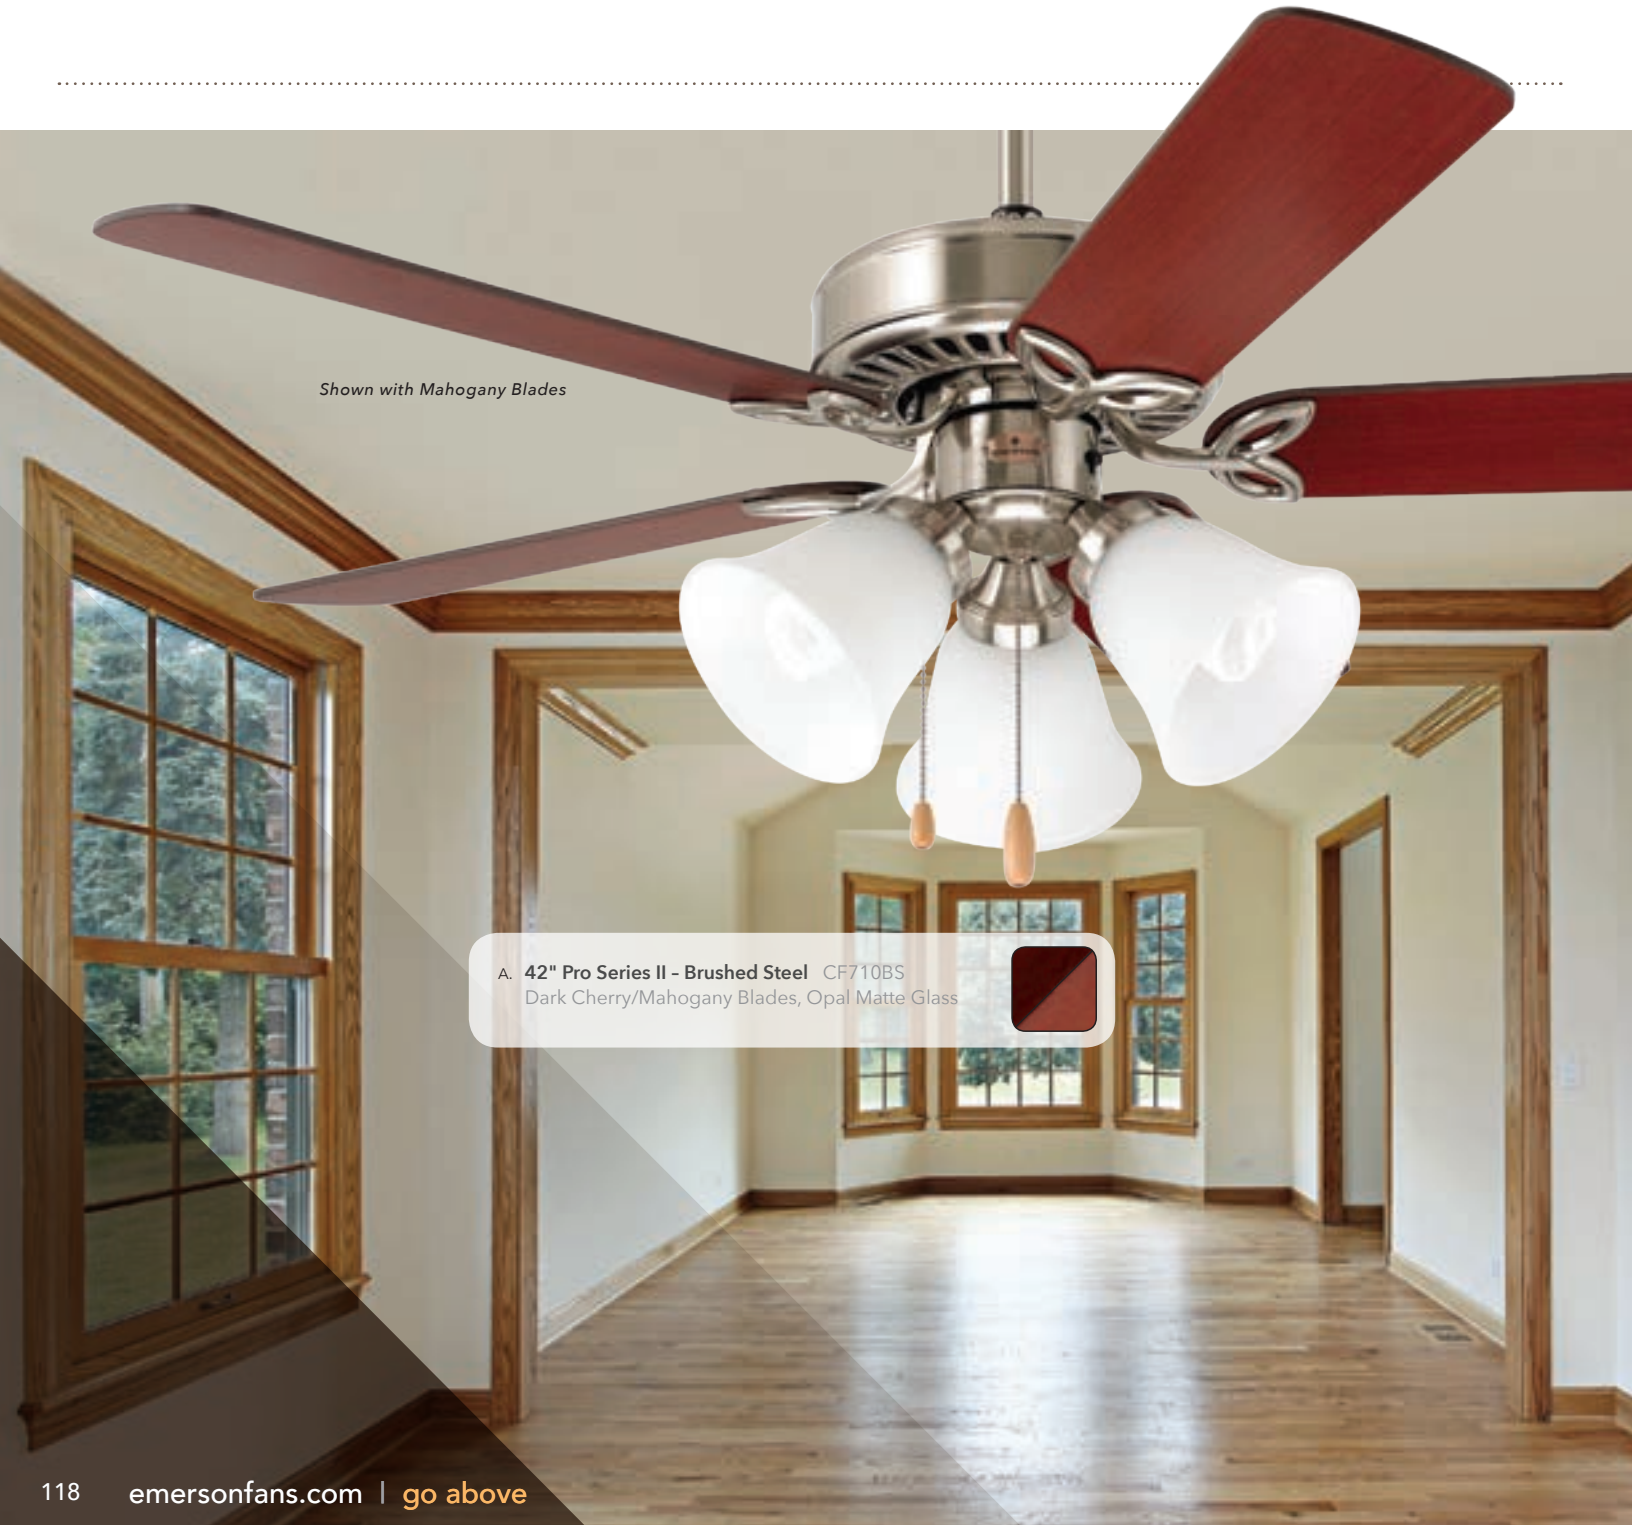

42" Pro Series II

42" Pro Series II Energy Ratings at High Speed

Airflow Cubic Ft Per Min.	Electricity Use Watts (Excl. Lights)	Airflow Efficiency Cubic Ft Per Min. Per Watt
3834	45	86

14.5"
17.3"
FAN HEIGHT

QUICK & EASY
INSTALLATION

LIMITED LIFETIME
MOTOR WARRANTY

- 42" blade span
- Easy install mounting bracket
- Snap-on glass for easy installation
- Light fixture furnished with three 13-watt medium base compact fluorescent bulbs (included)
- UL rated for three 60-watt incandescent
- Precision-Lock™ blade arms with pre-attached screws allow for quick and easy assembly of blades
- Removable light fixture can be replaced with switch cover if desired (included)
- Dual mounting for close-to-the-ceiling or downrod installation
- 3.5" downrod included - adaptable up to 3' downrod

Shown with Mahogany Blades

A. 42" Pro Series II - Brushed Steel CF710BS
Dark Cherry/Mahogany Blades, Opal Matte Glass