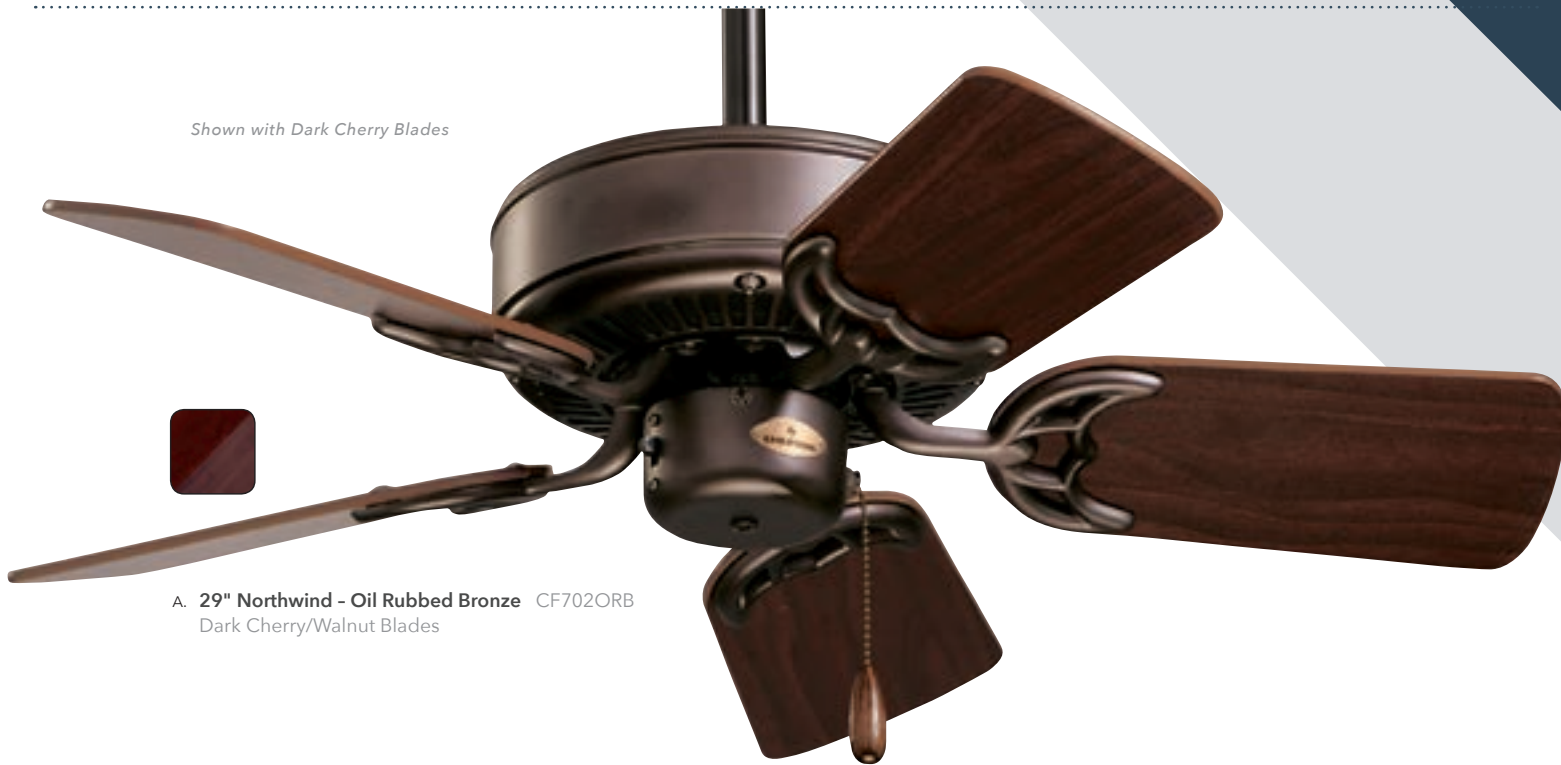

- 29" blade span
- Light fixture adaptable
- 3.5" downrod included

Shown with Dark Cherry Blades

A. 29" Northwind - Oil Rubbed Bronze CF702ORB
Dark Cherry/Walnut Blades

Shown with Appliance White
Blades and Tilo Light Fixture
(LK130, pg 130)