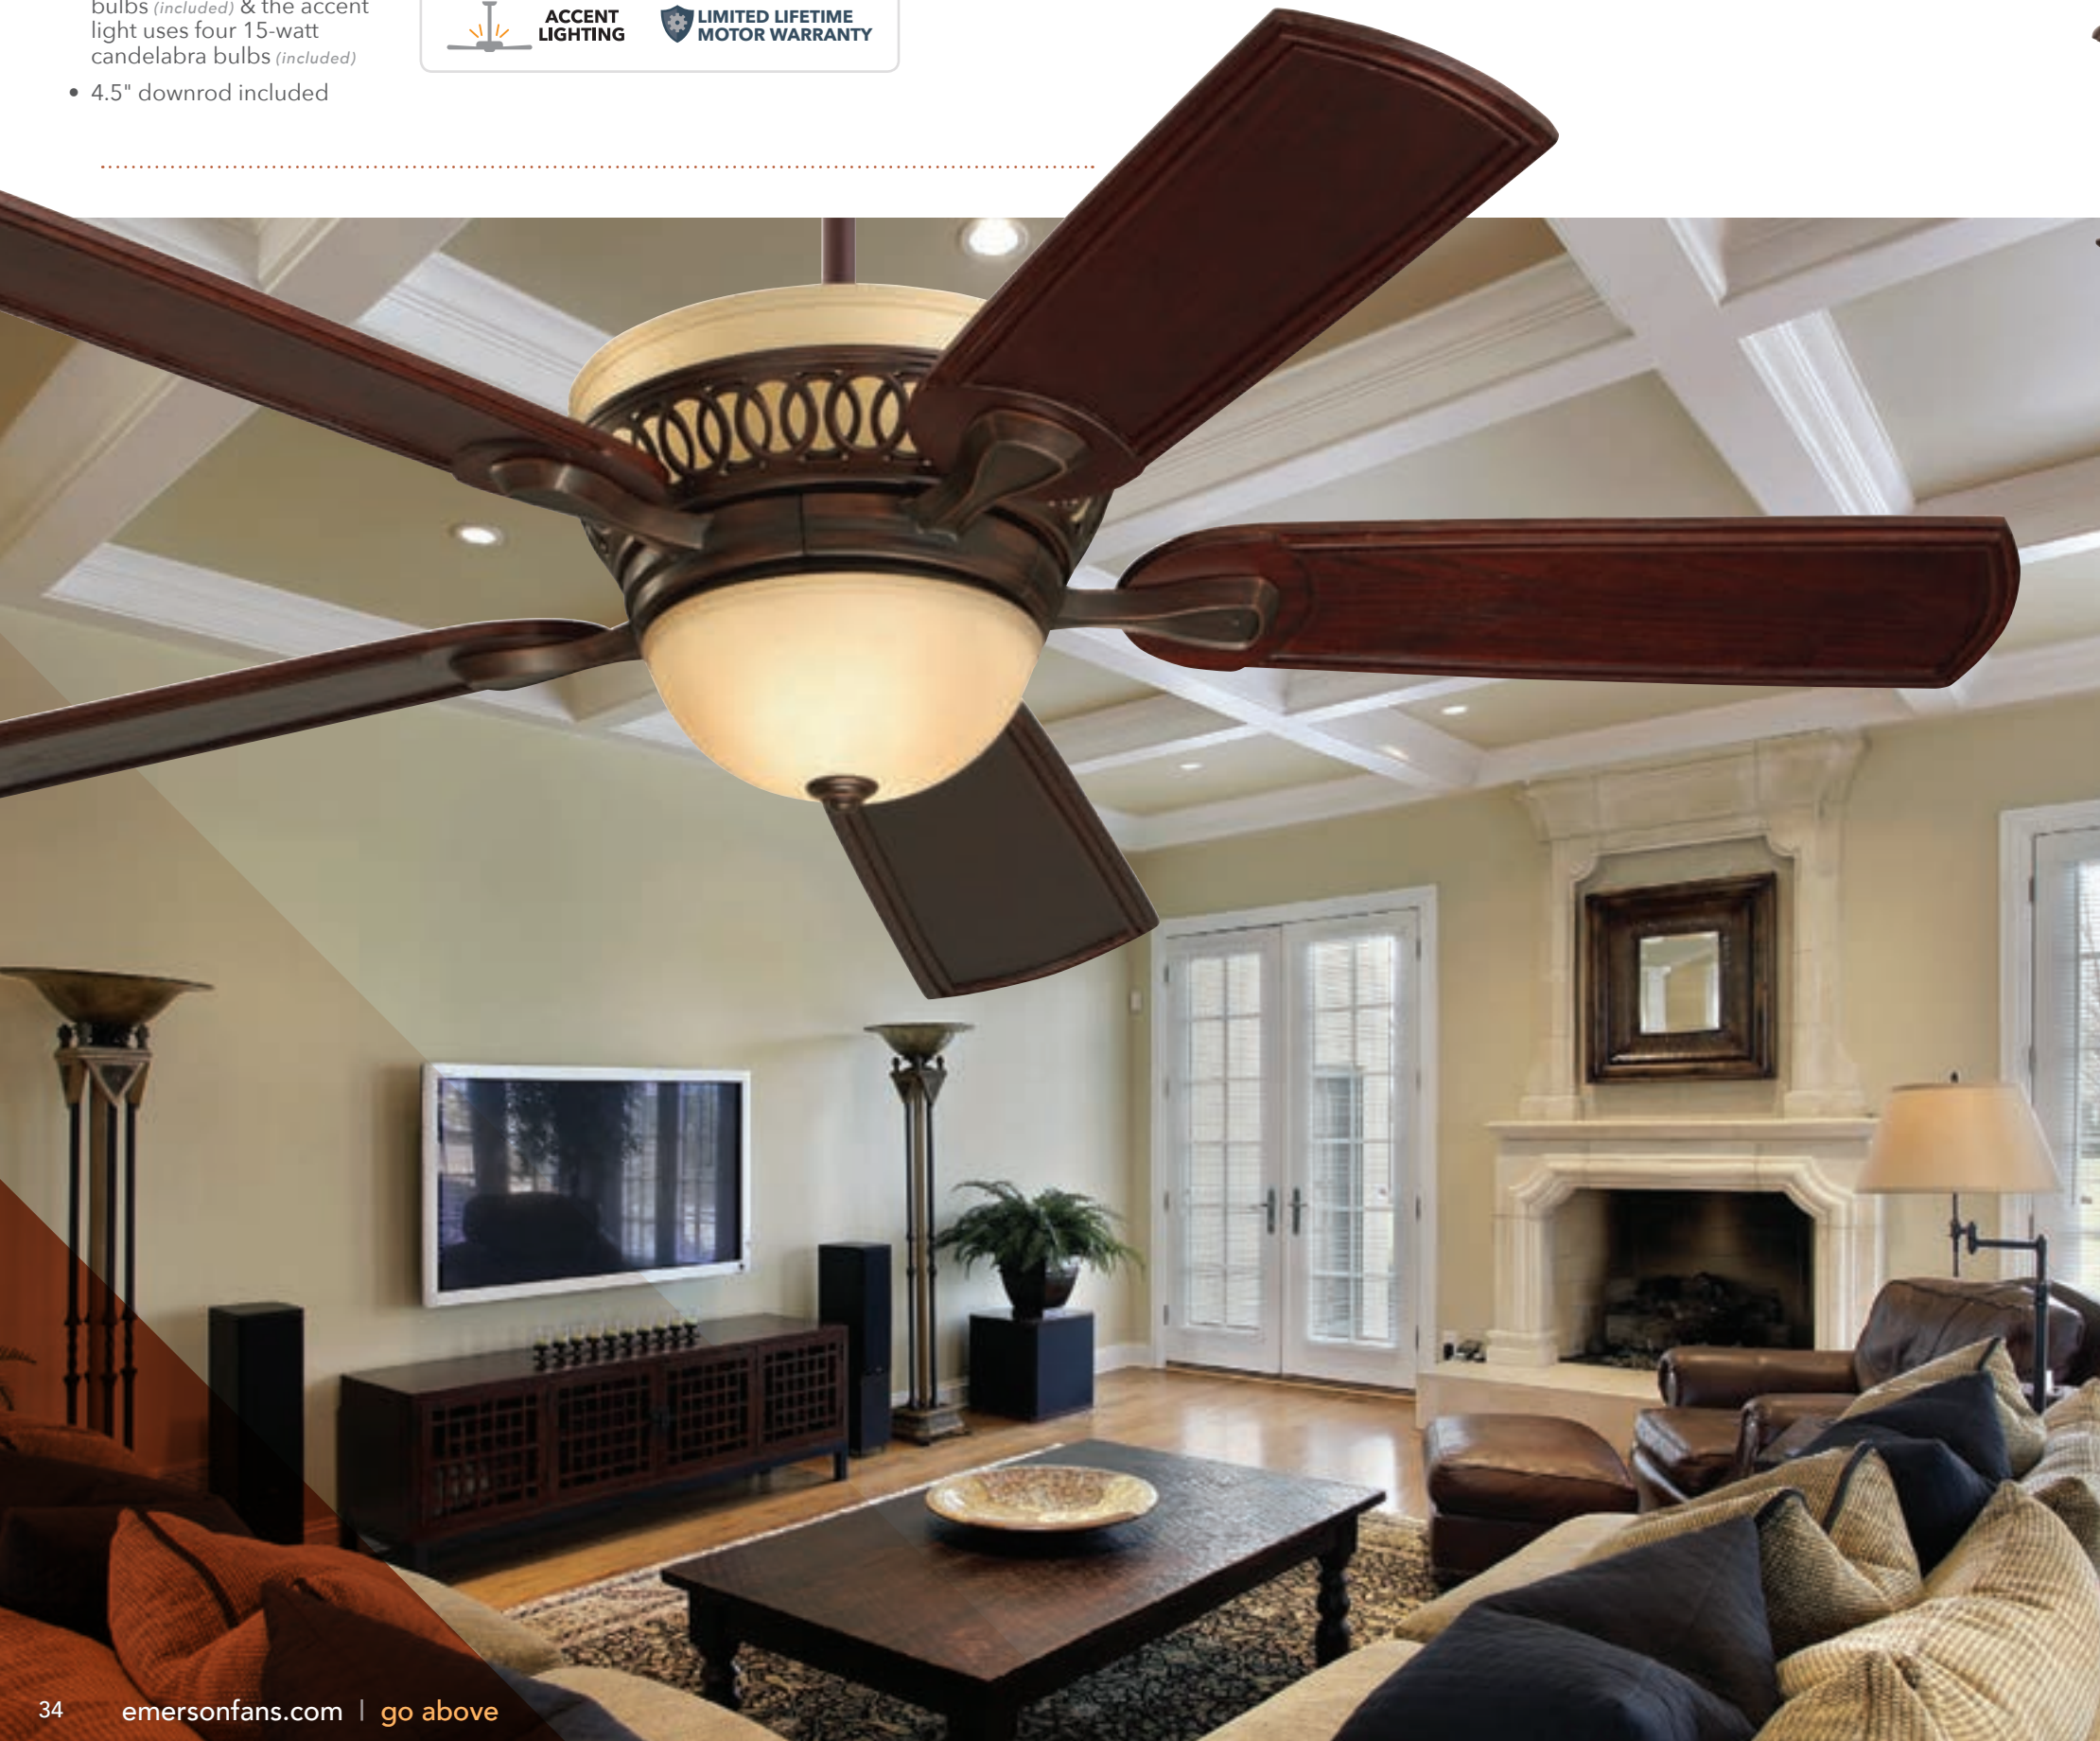

Braddock

Braddock Energy Ratings at High Speed

Airflow Cubic Ft Per Min.	Electricity Use Watts (Excl. Lights)	Airflow Efficiency Cubic Ft Per Min. Per Watt
6311	64	99

16.2"
FAN HEIGHT

- 54" blade span
- Integrated light fixture uses two 60-watt candelabra bulbs (included) & the accent light uses four 15-watt candelabra bulbs (included)
- 4.5" downrod included

A. **Braddock - Venetian Bronze** CF440VNB
Custom Hand Carved Dark Mahogany Blades, Amber Mist Glass

- A. **BRADDOCK – VENETIAN BRONZE**
  CF440VNB - Custom Hand Carved Dark Mahogany Blades, Amber Mist Glass
2. 5 hand carved wood blades
   - SR400 remote control with receiver
   - Integrated light fixture & accent light
   - 4.5' downrod included

Included:

FIVE WOOD, HAND CARVED BLADES

SR400
Remote Control with Receiver*

Sold Separately:

SW406
Wall Control

* SR600 or SW605 must be used to control the accent light and the downlight separately. Please note that the SR400 (included) or the SW405/SW406 will operate the accent light and downlight simultaneously.