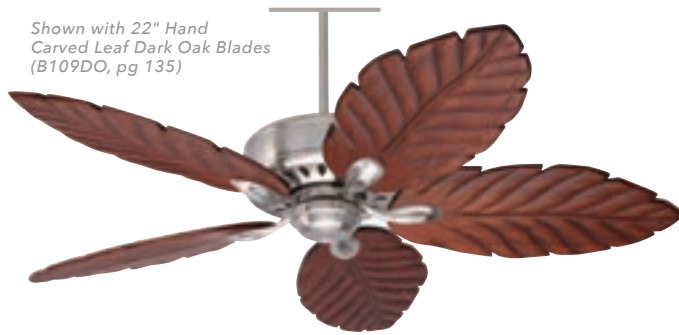

ULTRA ENERGY EFFICIENT!

Shown with 22" Hand Carved Leaf Dark Oak Blades (B109DO, pg 135)