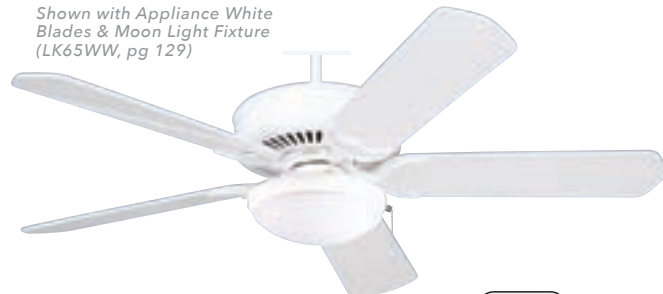

Shown with Appliance White Blades & Moon Light Fixture (LK65WW, pg 129)

B. Designer - Appliance White CF755WW
Appliance White/Bleached Oak Blades