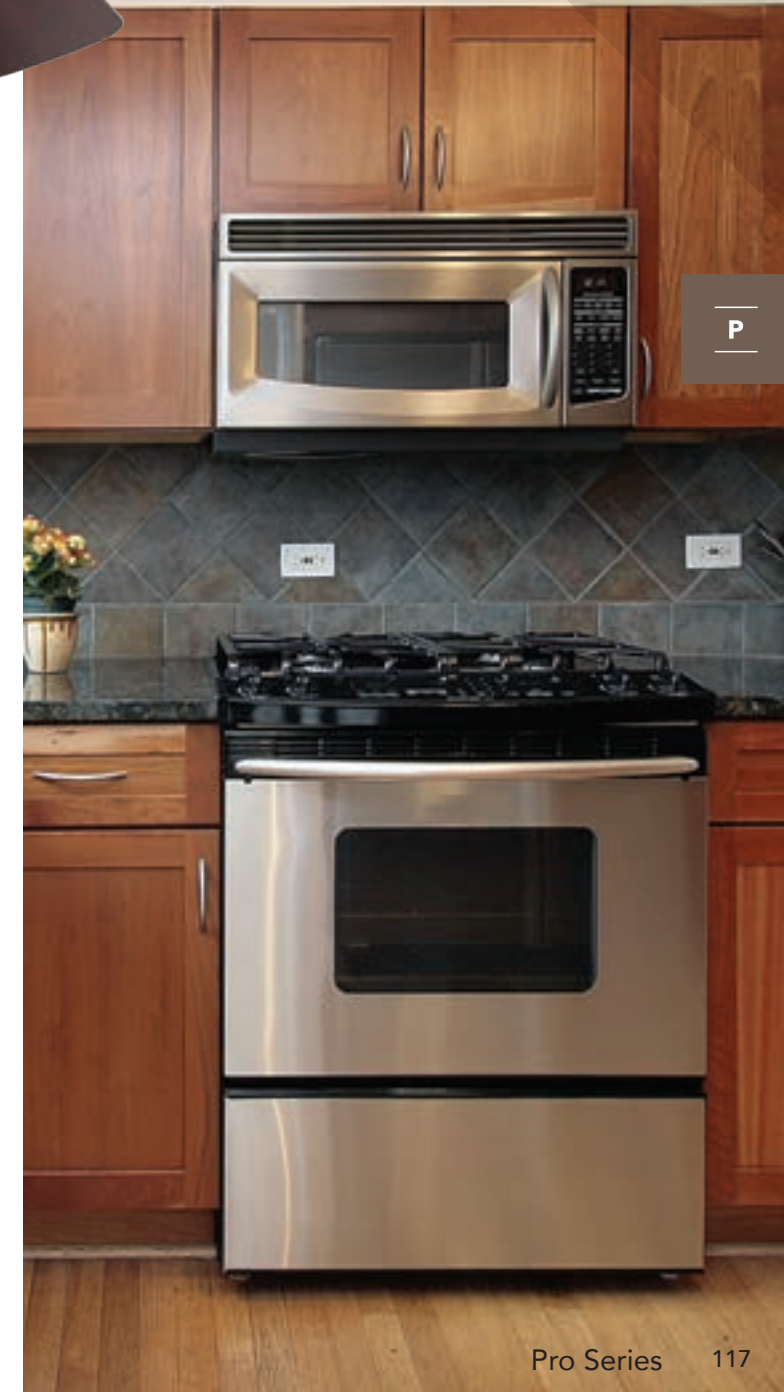

Sold Separately:

SW90
Wall Control

SW46
Wall Control