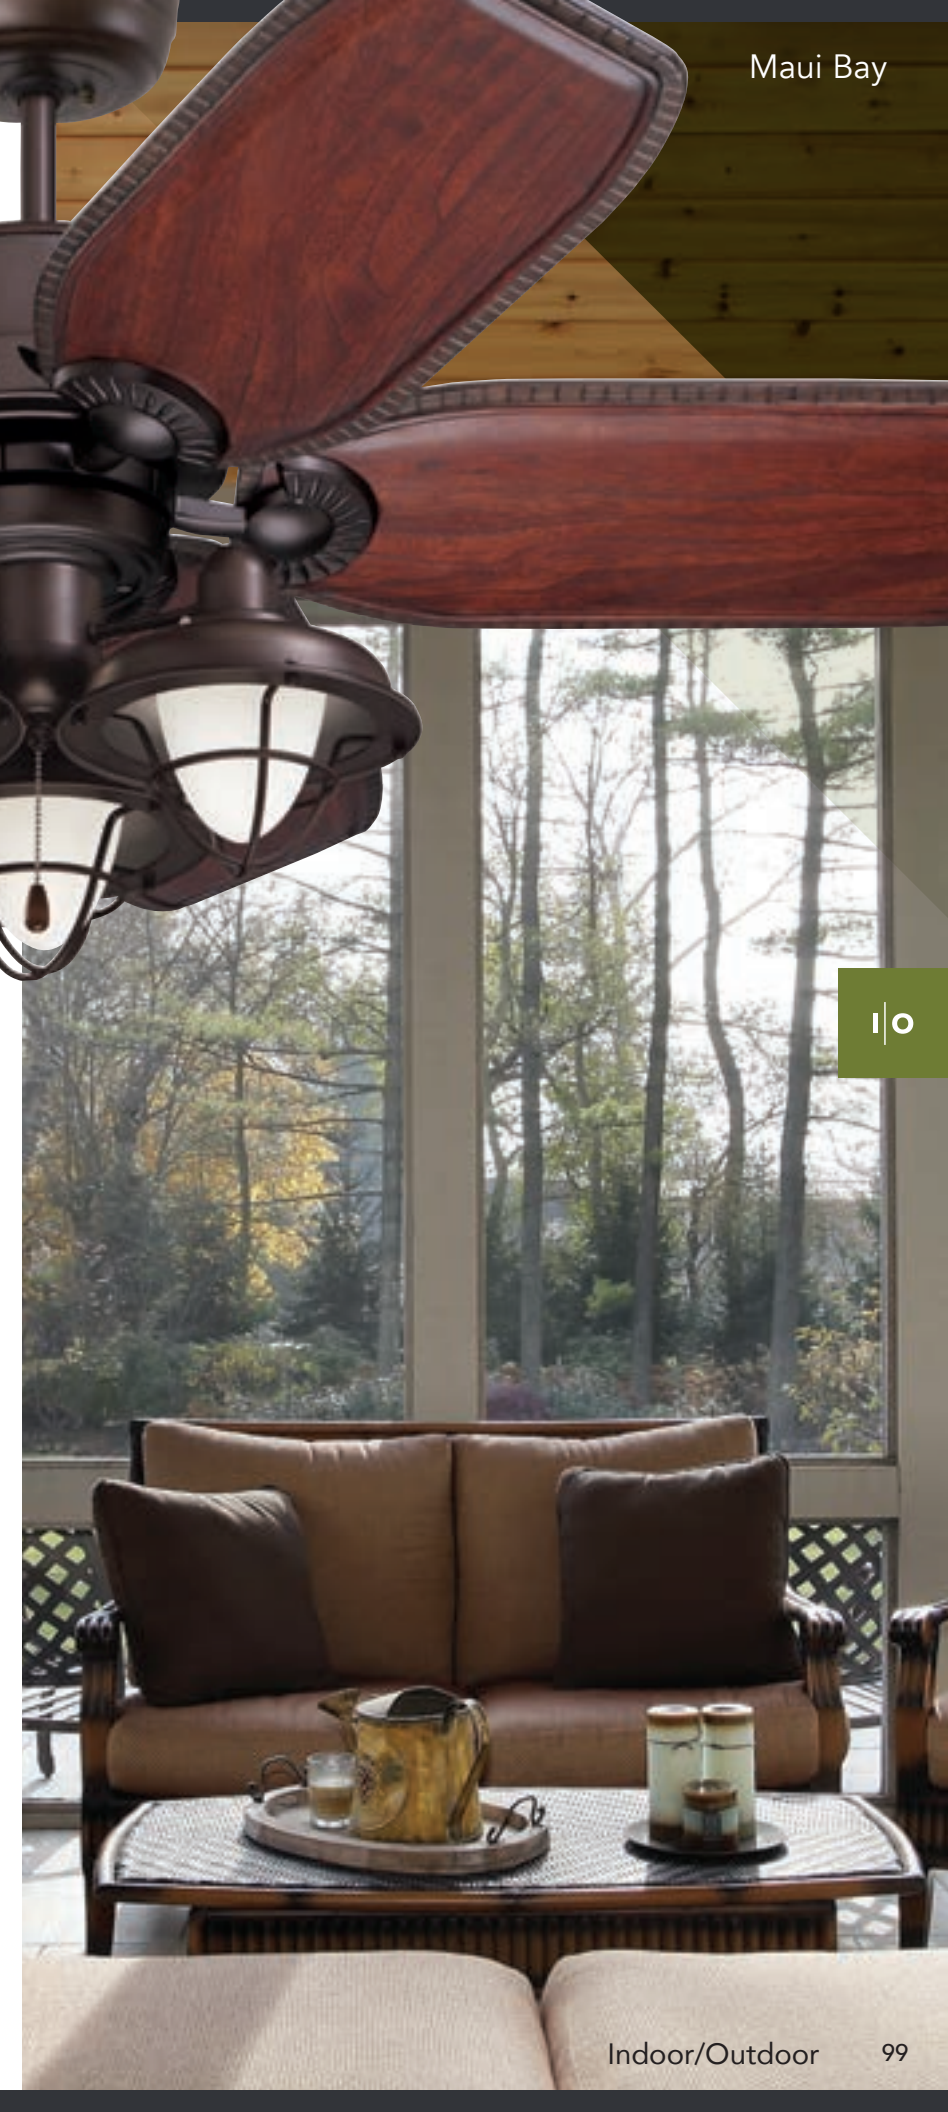

SR650
2-in-1 Remote
Control²