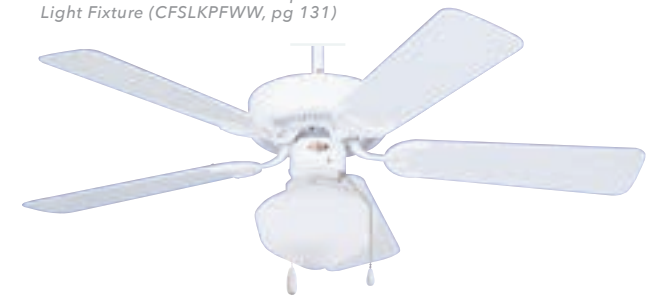

Shown with Schoolhouse Damp Light Fixture (CFSLKPFWW, pg 131)

D. 42" Summer Night - Appliance White CF742PFWW
Weather-Resistant Appliance White Blades