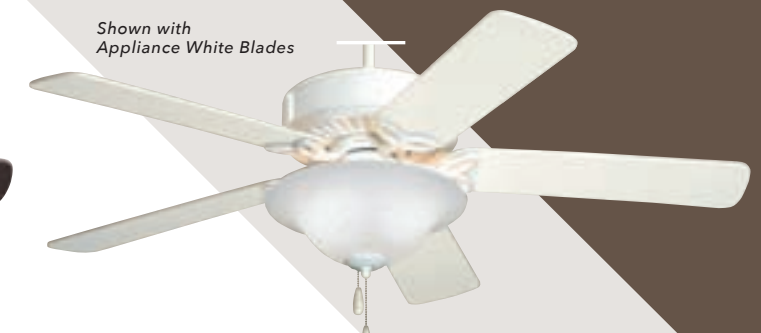

C. Pro Series ES - Appliance White CF713WW
Appliance White/Bleached Oak Blades, Alabaster Glass