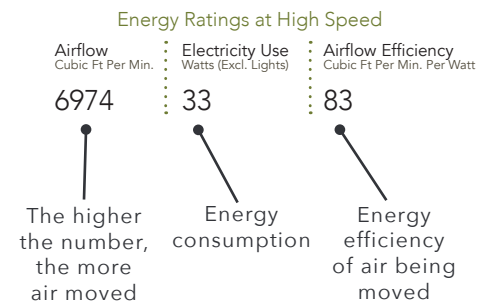

Emerson's Commitment To Quality

Higher Motor Standards

EMERSON VS. TYPICAL RETAIL:

- Quieter
- Higher quality bearings
- Stricter sound testing criteria
- Flatter laminations to prevent motor buzz noise
- Lifetime Motor Warranty
- Higher grade materials
- Precision-machined motor endshields
- More quality checkpoints for defect-free motors

How We Test Air Flow

Emerson tests every ceiling fan to standardized industry testing parameters. The CFM data (Cubic Feet per Minute) is printed on every fan carton and in every catalog. This is what the user feels when beneath the fan. CFM is an objective approach to making competitive comparisons.

Blade pitch, RPM (revolutions per minute), blade length and overall design are used to maximize CFM. CFM is the true measure of air flow.

Visit MyEmersonFans.com/Videos to view professional, highly-detailed videos about the features of many of our fans and accessories, and learn valuable installation tips and instructions.

While browsing our collections, look for these special features:

Choose from 6 fan models, 8 finishes and 50+ blade options

Emerson's most energy efficient fan motor

Emerson's excellent power and performance fan motor

Fans rated for use in covered outdoor areas

Fans rated for use in outdoor areas directly exposed to precipitation

Fans that earned an Energy Star listing for superb energy efficiency

Emerson's most efficient and longest-lasting lighting

Emerson's newest line of L.E.D. LK GLO Light Fixtures (pg 126) can be added to these Emerson fans as an optional accessory

Fans built with special features for easy, time-saving installation

Fans and compatible optional accessories that can be ordered and shipped to Canada

Fans that can be ordered and shipped to Canada but not with all compatible optional accessories

Measurement of a fan model from its lowest point to its highest

Fans that come with integrated accent lighting

An accent lighting fixture can be added to these Emerson Fans as an optional accessory

Have a question?
Contact Customer Service
1-800-237-6511
FanCS@emerson.com

LIMITED LIFETIME MOTOR WARRANTY

LIMITED 2 YEAR MOTOR WARRANTY

LIMITED 5 YEAR MOTOR WARRANTY

We're so confident our fans will last for years to come that we've backed them with Emerson's Limited Lifetime Motor Warranty. Industrial fans carry Emerson's 2 or 5 year Limited Motor Warranty.