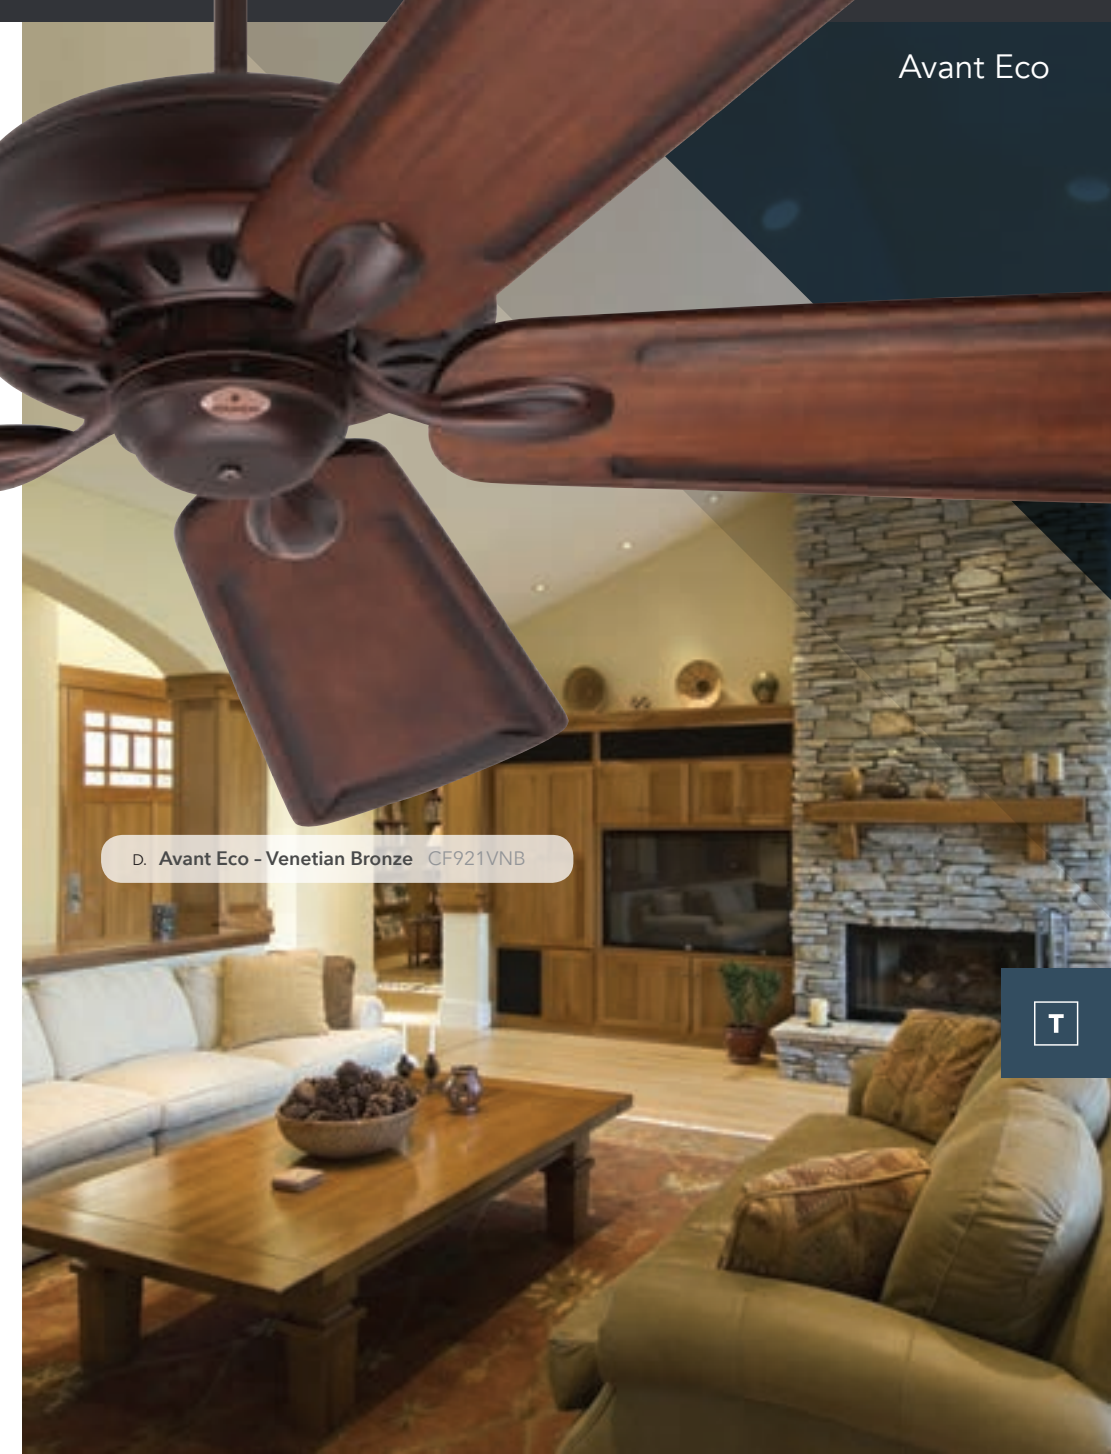

WITH 6-SPEED
REMOTE CONTROL

AL100
Optional Accent Light Accessory
Uses Four 25-watt Candelabra Base
Bulbs (included)

BLADE SELECT
SERIES

*your style,
hundreds of possibilities...*

For the Complete Blade Select
Lineup Turn to Page 134