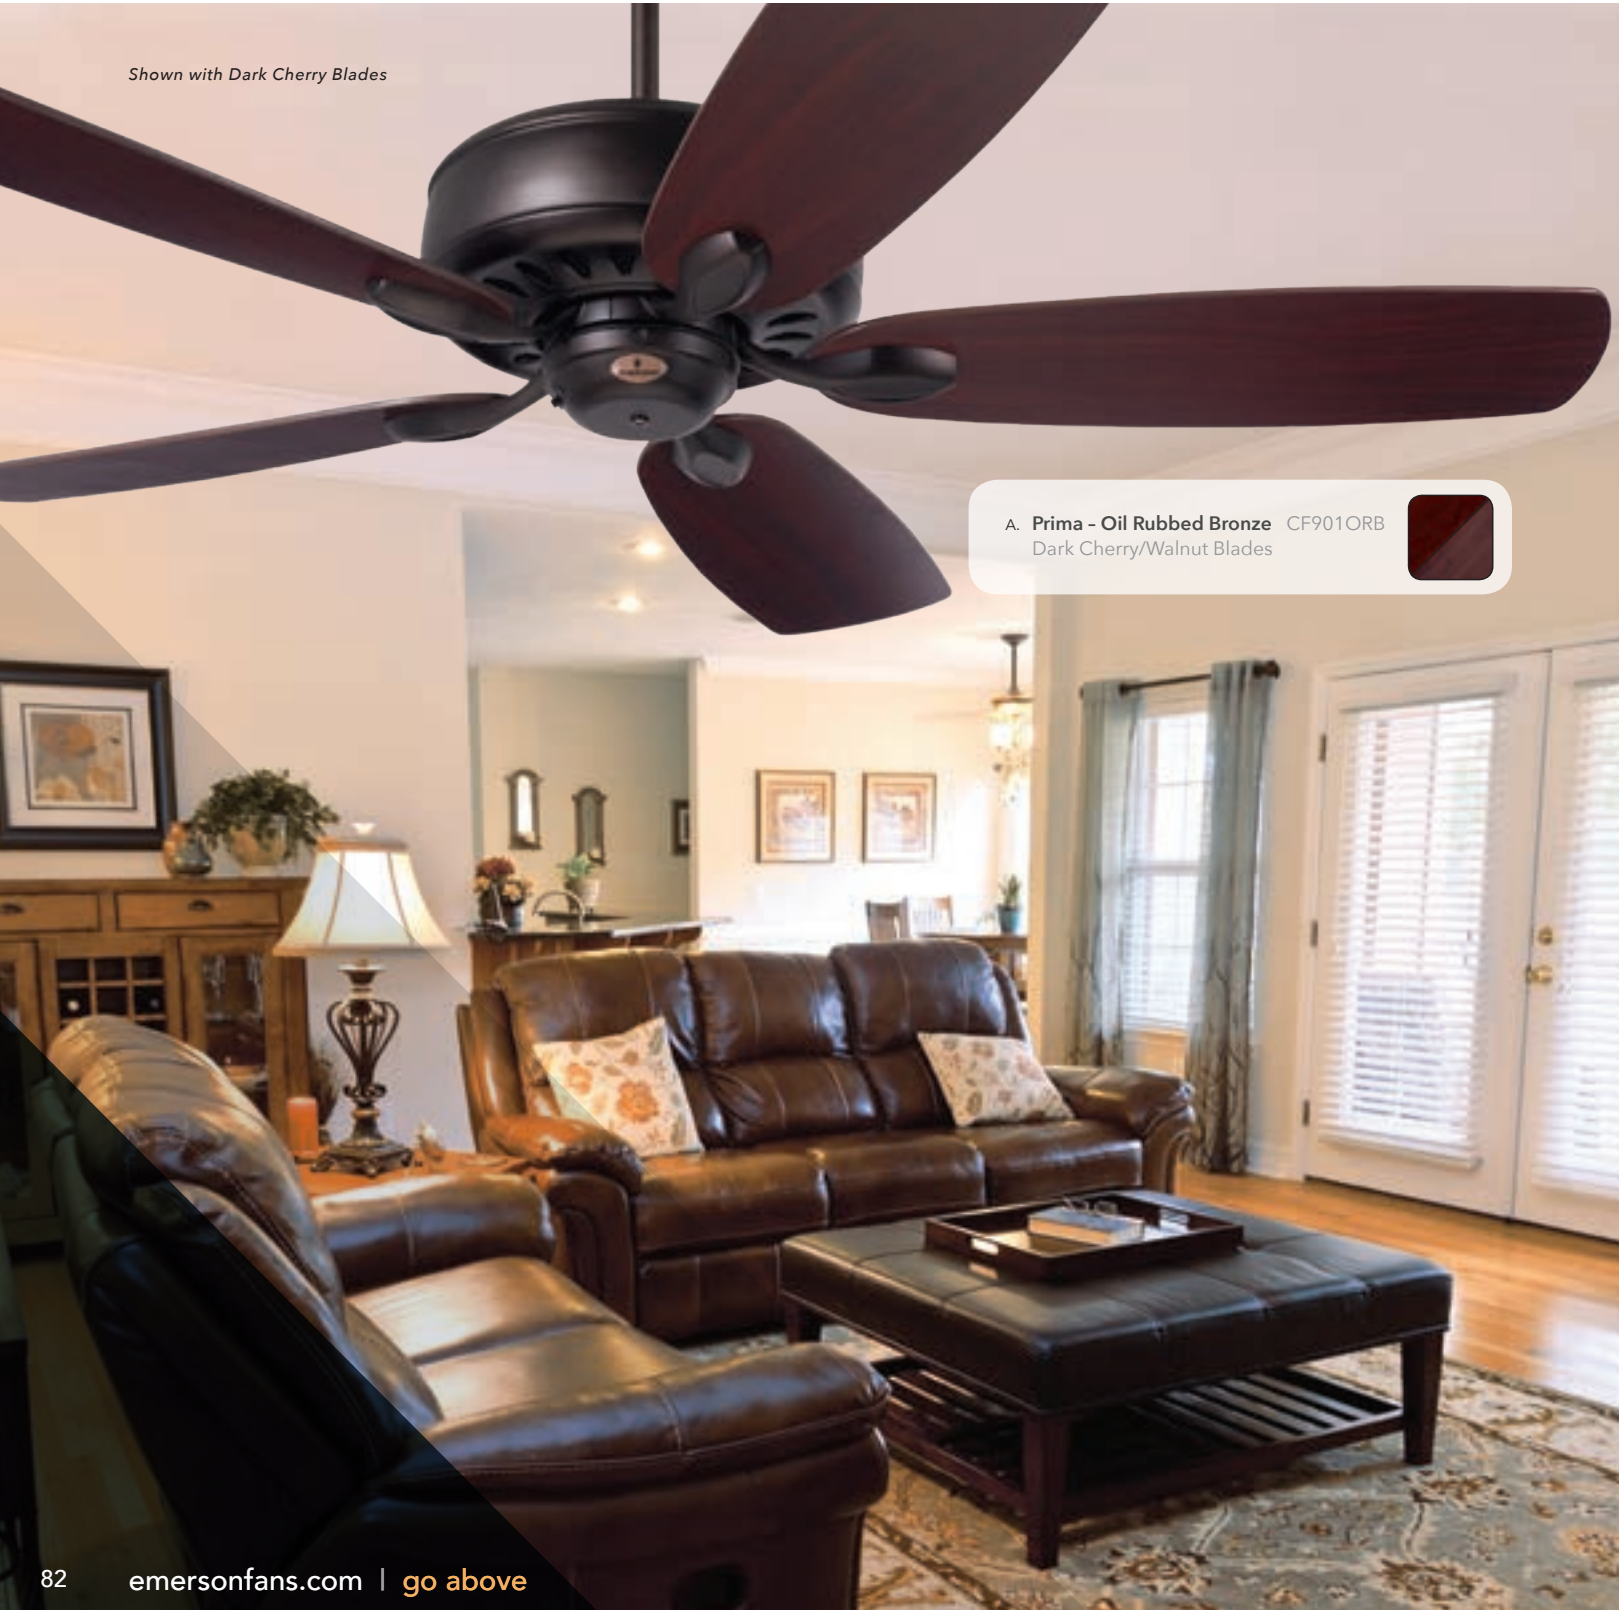

Airflow Cubic Ft Per Min.	Electricity Use Watts (Excl. Lights)	Airflow Efficiency Cubic Ft Per Min. Per Watt
5263	59	89

13.0"
FAN HEIGHT

- 52" blade span
- Light fixture adaptable
- Accent light adaptable (AL100)
- 4.5" downrod included

Shown with Dark Cherry Blades

A. Prima - Oil Rubbed Bronze CF901ORB
Dark Cherry/Walnut Blades