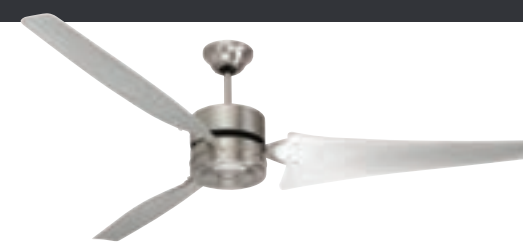

60" Industrial Fans HF1160

- **NEW! SW95 Wall Control now included**
- 60" span high-efficiency airfoil blades
- Blades must be mounted at least 10 feet above the floor
- Single speed fan using 120 volts
- Fan hung at 20 feet covers 3,500 sq. ft.
- Fan hung at 30 feet covers 2,900 sq. ft.
- Fan hung at 40 feet covers 2,200 sq. ft.
- Not reversible
- 6" downrod included
- Approved for residential and commercial use when blades are installed at least ten feet above the floor.

60" Industrial Fans Energy Ratings at High Speed

Airflow Cubic Ft Per Min.	Electricity Use Watts (Excl. Lights)	Airflow Efficiency Cubic Ft Per Min. Per Watt
11562	93	124

12.8"
FAN HEIGHT

A. 60" Industrial Fan - Brushed Steel
HF1160BS
Brushed Steel Blades