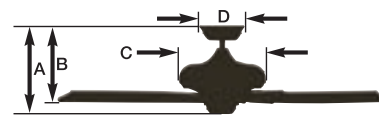

See page 144 for more remote information.

Fan Specifications

Model Number	Model	Pg	Motor	Fan Diameter	Blade Pitch	A	B	C	D	RPM Range	Motor Warranty	Energy Star	High Speed Amps	Accepts 2.5" DR	Model Number	Model	Pg	Wet/ Damp	CFM	Watts	CFM/W	Control Included	Receiver Included	Manual/Remote Reverse Switch	Dimming Light	Downrod Length	AL100 Adaptable	Ships To Canada
CF1	Cornerstone	74	K55XL	54"	14°/20°	17.8"/31.3"	11.0"/24.5"	9.5"	6.4"	35-160	Lifetime	No	0.83	Yes	CF1	Cornerstone	74	Indoor	5345 ¹ 6257 ²	99 ¹ 101 ²	54 ¹ 62 ²	Pull Chain	N/A	Manual	N/A	4.5 & 18	No	Yes
CF130	Tilo	67	153x10mm	30"	12°	9.5"/13.3"	8.1"x 11.9"	7.3"	5.1"	110-280	Lifetime	No	0.4	Yes	CF130	Tilo	67	Indoor	2278	42	54	SW46	N/A	Manual	N/A	4.5	No	Yes
CF144	44" Curva Sky	60	153x18mm	44"	12°	12.6"	10.0"	9.6"	9.9"	130-280	Lifetime	No	0.5	No	CF144	44" Curva Sky	60	Wet ³	4217	45	93	6 Speed Remote Control	RC188	Remote	Yes	N/A	No	Yes
CF152	52" Curva Sky	60	153x18mm	52"	12°	12.6"	10.0"	9.6"	9.9"	75-195	Lifetime	No	0.5	No	CF152	52" Curva Sky	60	Wet ³	5393	46	116	6 Speed Remote Control	RC188	Remote	Yes	N/A	No	Yes
CF2000	Maui Bay	98	K55XL	52"	20°	15.0"	14.5"	8.6"	5.3"	25-100	Lifetime	No	0.77	Yes	CF2000	Maui Bay	98	Damp ³	5140	56	92	Pull Chain	N/A	Manual	N/A	6	No	Yes
CF205	Highpointe	56	153x22mm	54"	14°	16.5"/22.5"	15.0"/21.0"	8.0"	6.3"	59-189	Lifetime	No	0.55	Yes	CF205	Highpointe	56	Indoor	5678	66	86	SR400	RCFP	Manual	Yes	6 & 12	No	Yes
CF230	Veloce	66	153x18mm	46"	12°	14.4"/11.1"	11.9"	7.5"	5"	102-206	Lifetime	No	0.43	Yes	CF230	Veloce	66	Damp ³	5250	52	102	SR400	RCFP	Manual	Yes	4.5	No	Yes
CF244	44" Curva	62	153x18mm	44"	12°	14.9"	12.0"	9.6"	6.5"	130-280	Lifetime	No	0.5	Yes	CF244	44" Curva	62	Wet ³	4280	44	97	6 Speed Remote Control	RC188	Remote	Yes	4.5	No	Yes
CF252	52" Curva	62	153x18mm	52"	12°	14.9"	12.0"	9.6"	6.5"	75-195	Lifetime	No	0.5	Yes	CF252	52" Curva	62	Wet ³	5329	45	118	6 Speed Remote Control	RC188	Remote	Yes	4.5	No	Yes
CF320	Keane	40	153x17mm	52"	12°	10.9"	10.4"	11.0"	5.9"	680-185	Lifetime	Yes	.40	Yes	CF320	Keane	40	Indoor	5200 ⁴	49 ⁴	106 ⁴	SW46	N/A	Manual	N/A	4.5	No	Yes
CF430	Highrise	48	153x17mm	50"	13°	13.5"	11.2"	8.0"	5.9"	72-168	Lifetime	No	0.42	Yes	CF430	Highrise	48	Indoor	4263	49	85	SW405	RCFP	Manual	No-LED	4.5	No	Yes
CF440	Braddock	34	188x18mm	54"	12.5°	16.2"	11.45"	12.8"	6.4"	77-175	Lifetime	No	0.53	No	CF440	Braddock	34	Indoor	6311	64	99	SR400	RCFP	Manual	Yes	4.5	No	No
CF442	42" Bella	36	153x18mm	42"	13°	14.0"	12.0"	11.5"	7.1"	100-240	Lifetime	No	0.45	No	CF442	42" Bella	36	Indoor	4181	54	77	Pull Chain	N/A	Manual	N/A	4.5	No	Yes
CF4501	Crown Select	72	K55XL	42"/52"/58"/70"	12°	14.0"	13.0"	12.3"	6.4"	40-205	Lifetime	No	0.85	Yes	CF4501	Crown Select	72	Indoor	7155	100	72	Pull Chain	N/A	Manual	N/A	4.5	No	No
CF452	52" Bella	36	188x15mm	52"	13°	14.0"	12.0"	11.5"	7.1"	60-180	Lifetime	No	0.6	No	CF452	52" Bella	36	Indoor	5614	72	78	Pull Chain	N/A	Manual	N/A	4.5	No	Yes
CF4801	Premium Select	80	K55XL	42"/52"/58"/70"	12°	15.0"	14.0"	12.3"	6.4"	40-205	Lifetime	No	0.85	Yes	CF4801	Premium Select	80	Indoor	7264	100	73	Pull Chain	N/A	Manual	N/A	4.5	No	No
CF4900	Southtowne	46	K55XL	54"	12°	15.0"	10.5"	12.0"	6.25"	43-186	Lifetime	No	0.8	Yes	CF4900	Southtowne	46	Indoor	5556	97	57	6 Speed Wall Control	RCK55	Remote	Yes	4.5	No	Yes
CF5100	Penbrooke Select	14	K55XL	44"/54"/60"	12°	13.0"	12.0"	13.0"	6.7"	35-150	Lifetime	No	0.82	Yes	CF5100	Penbrooke Select	14	Indoor	6222	98	63	N/A	N/A	Remote	Yes	4.5	Yes	Yes
CF5200	Penbrooke Select Eco	12	EcoMotor	44"/54"/60"/72"	12°	13.0"	12.0"	13.0"	6.7"	50-180	Lifetime	No	0.47	Yes	CF5200	Penbrooke Select Eco	12	Indoor	7400 ⁴	32 ⁴	231.3 ⁴	SW605	EcoMotor Receiver	Remote	N/A	4.5	Yes	Yes
CF550	Luxe Eco	54	EcoMotor	54"	18°	15.8"	12.0"	9.6"	6.4"	50-155	Lifetime	No	0.30	No	CF550	Luxe Eco	54	Indoor	6974	33	210	6 Speed Wall Control	EcoMotor Receiver	Remote	Yes	4.5	No	Yes
CF542	42" Veranda	102	153x18mm	42"	13°	14.0"	12.0"	11.5"	7.1"	100-260	Lifetime	No	0.44	No	CF542	42" Veranda	102	Wet	4421	53	83	Pull Chain	N/A	Manual	N/A	4.5	No	Yes
CF552	52" Veranda	102	188x15mm	52"	13°	14.0"	12.0"	11.5"	7.1"	60-180	Lifetime	No	0.61	No	CF552	52" Veranda	102	Wet	5967	73	82	Pull Chain	N/A	Manual	N/A	4.5	No	Yes
CF590	Volta	92	172x20mm	54"	12°	14.5"	13.2"	8.7"	5.8"	60-170	Lifetime	No	0.7	Yes	CF590	Volta	92	Wet	6300 ⁴	81.5 ⁴	77.3 ⁴	SR400	4 Speed	Manual	Yes	4.5	No	Yes
CF610	Welland	94	188x15mm	54"	12°	14.9"	12.3"	13.75"	6.8"	65-165	Lifetime	No	0.5	Yes	CF610	Welland	94	Wet	5081	57.8	88	Pull Chain	N/A	Manual	N/A	4.5	No	Yes
CF621	Batalie Breeze	96	188x20mm	52"	14°	14.5"	13.2"	9.8"	7.1"	75-180	Lifetime	No	0.62	Yes	CF621	Batalie Breeze	96	Wet	5255	75	70	Pull Chain	N/A	Manual	N/A	4.5	No	Yes
CF652	52" Summer Night	106	153x15mm	52"	12°	11.8"	9.8"	11.5"	5.3"	80-200	Lifetime	No	0.52	Yes	CF652	52" Summer Night	106	Damp	5334	62	86	Pull Chain	N/A	Manual	N/A	3.5	No	Yes
CF654	Sea Breeze	105	188x15mm	52"	14°	14.0"	12.0"	12.0"	6.5"	60-200	Lifetime	No	0.6	Yes	CF654	Sea Breeze	105	Wet	6492	72	90	Pull Chain	N/A	Manual	N/A	3.5	No	Yes
CF670	Devonshire	104	188x15mm	52"	14°	12.0"	10.0"	12.0"	7.0"	70-175	Lifetime	No	0.58	Yes	CF670	Devonshire	104	Damp	6186	70	89	Pull Chain	N/A	Manual	N/A	4.5	No	Yes
CF700	Builder	120	153x15mm	52"	11°	12.0"	11.0"	11.5"	5.1"	58-175	Lifetime	Yes	0.53	Yes	CF700	Builder	120	Indoor	5241	64	80	Pull Chain	N/A	Manual	Yes	4.5	No	Yes
CF702	29" Northwind	86	153x10mm	29"	22°	10.8"	10.5"	9.0"	5.3"	130-285	Lifetime	No	0.39	Yes	CF702	29" Northwind	86	Indoor	3430	47	73	Pull Chain	N/A	Manual	N/A	3.5	No	Yes
CF710	42" Pro Series II	118	153x15mm	42"	12°	14.5"/17.3"	8.3"/11.0"	11.5"	5.2"	75-195	Lifetime	No	0.38	No	CF710	42" Pro Series II	118	Indoor	3834	45	86	Pull Chain	N/A	Manual	No	3.5 & Dualmount	No	No
CF711	50" Pro Series II	116	153x15mm	50"	12°	14.8"/18.5"	8.3"/11.0"	11.5"	5.2"	65-170	Lifetime	No	0.53	No	CF711	50" Pro Series II	116	Indoor	5403	84	64	Pull Chain	N/A	Manual	No	4.5 & Dualmount	No	No
CF712	Pro Series	112	153x15mm	50"	12°	14.8"/18.5"	8.3"/11.5"	11.5"	5.2"	65-170	Lifetime	No	0.51	No	CF712	Pro Series	112	Indoor	5224	61	85	Pull Chain	N/A	Manual	No	4.5 & Dualmount	No	Yes
CF713	Pro Series ES	114	153x15mm	50"	12°	14.8"/18.5"	8.3"/11.5"	11.5"	5.2"	75-175	Lifetime	Yes	0.50	No	CF713	Pro Series ES	114	Indoor	5027	65	77	Pull Chain	N/A	Manual	No	4.5 & Dualmount	No	Yes