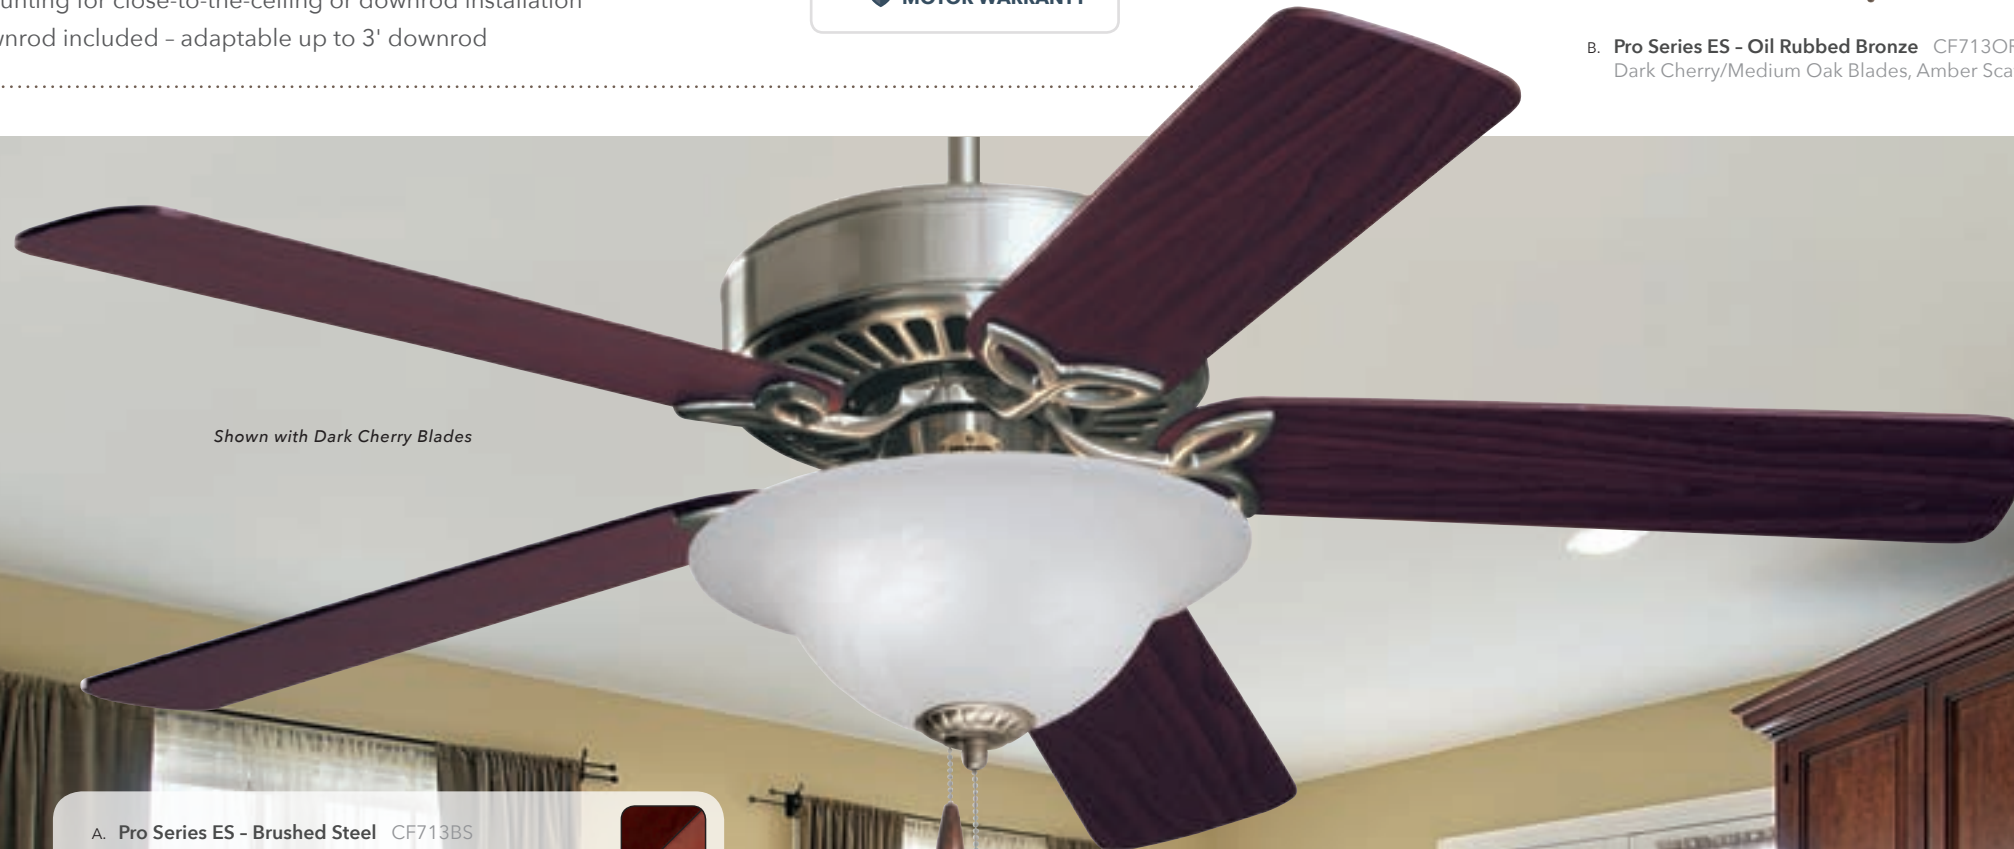

Shown with Dark Cherry Blades

A. Pro Series ES - Brushed Steel CF713BS
Dark Cherry/Mahogany Blades, Alabaster Glass

- A. **PRO SERIES ES – BRUSHED STEEL**
  CF713BS - Dark Cherry/Mahogany Blades, Alabaster Glass
2. 5 reversible blades
   - Dual-Mount feature
   - Light fixture
   - Removable no-light switch cover
   - Easy install mounting bracket
   - 4.5" downrod included – adaptable up to 3' downrod
- B. **PRO SERIES ES – OIL RUBBED BRONZE**
  CF713ORB - Dark Cherry/Medium Oak Blades, Amber Scavo Glass
4. 5 reversible blades
   - Dual-Mount feature
   - Light fixture
   - Removable no-light switch cover
   - Easy install mounting bracket
   - 4.5" downrod included – adaptable up to 3' downrod
- C. **PRO SERIES ES – APPLIANCE WHITE**
  CF713WW - Appliance White/Bleached Oak Blades, Alabaster Glass
6. 5 reversible blades
   - Dual-Mount feature
   - Light fixture
   - Removable no-light switch cover
   - Easy install mounting bracket
   - 4.5" downrod included – adaptable up to 3' downrod

Included:

FIVE REVERSIBLE
BLADES

DUAL-MOUNT
FEATURE

LIGHT
FIXTURE

REMOVABLE
NO-LIGHT
COVER