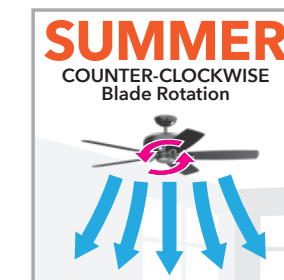

Ceiling fans create a wind chill effect that can make a room feel cooler, allowing the user to raise his or her thermostat setting by 4°, resulting in a reduction of overall energy usage costs.