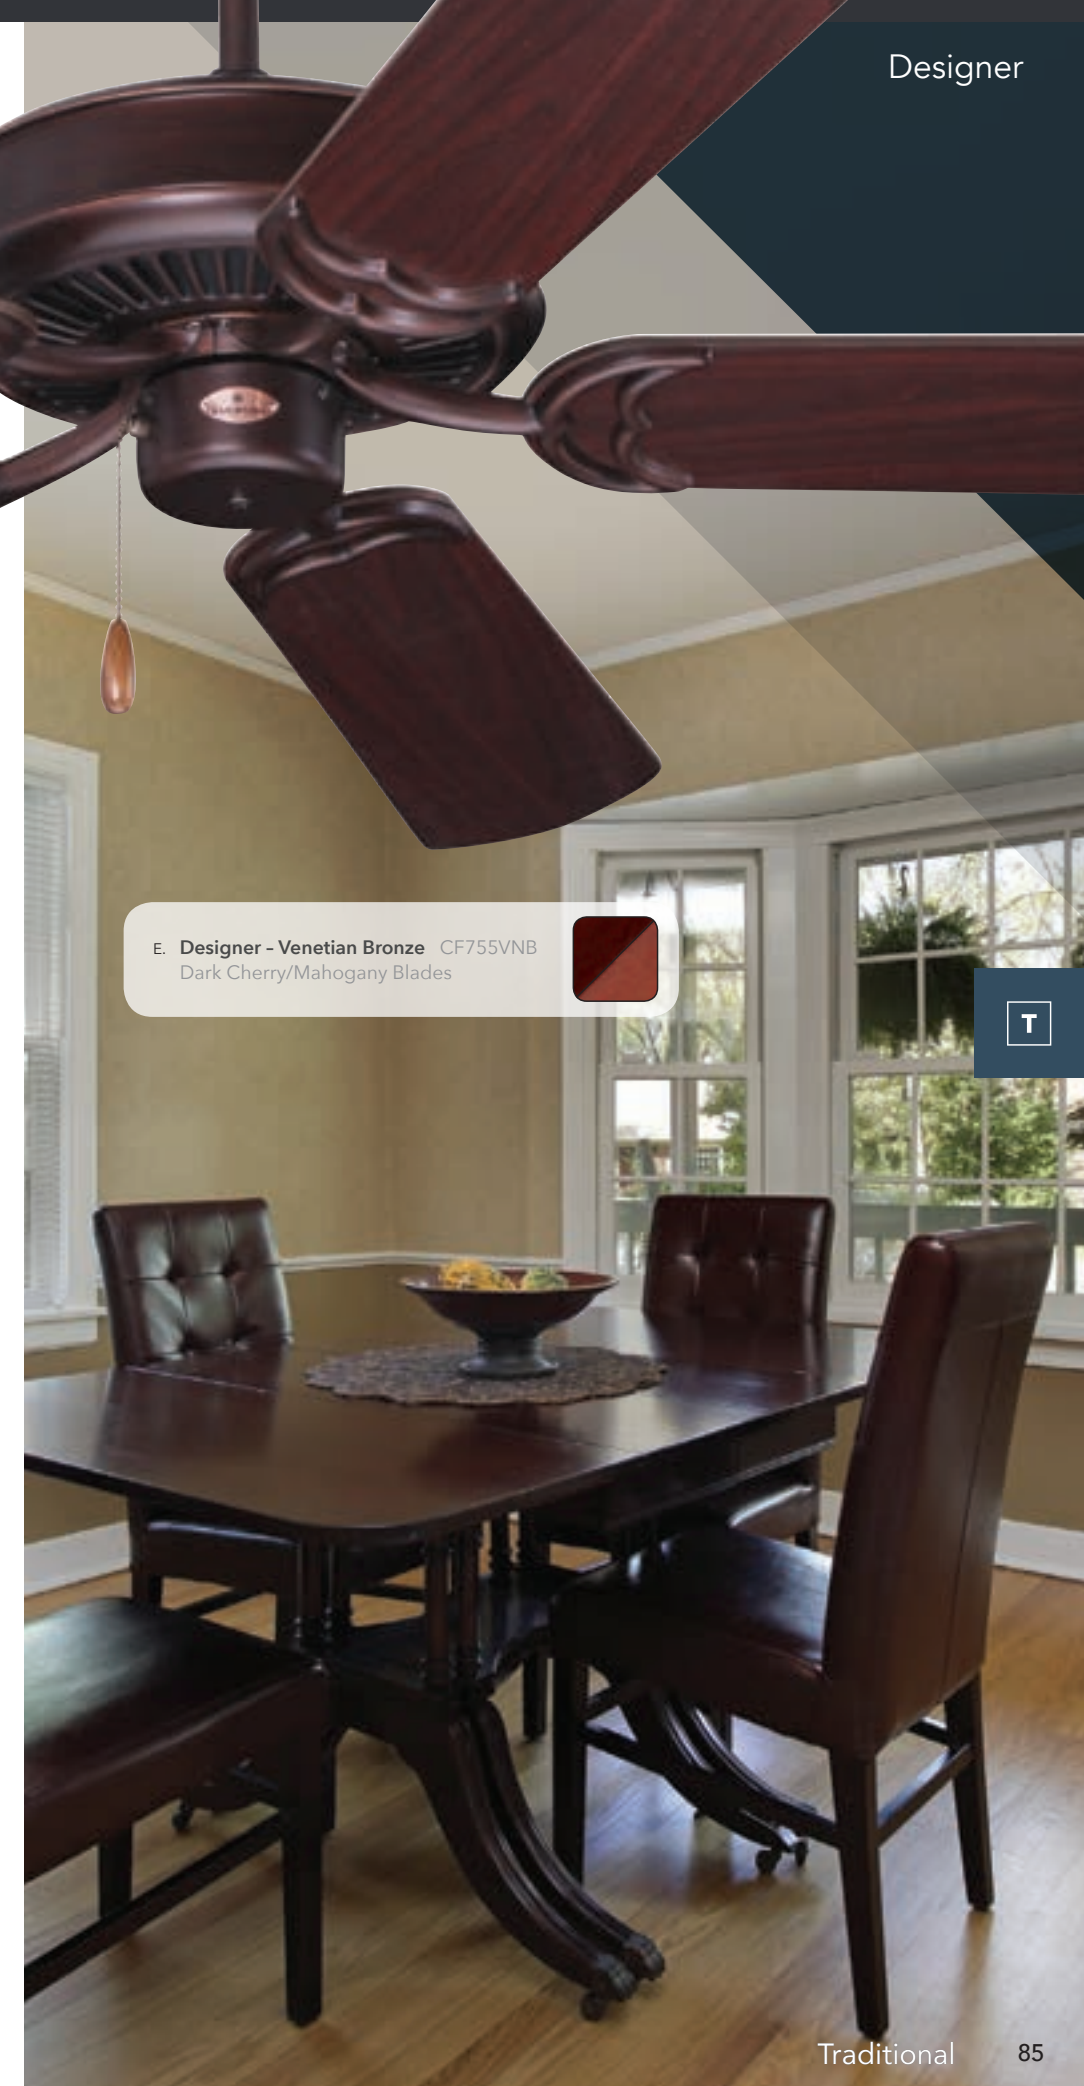

SW405
Wall Control
with Receiver

Recommended Accessories

Sold separately.

LK1500MLEDXXX
Opal Matte Harlow L.E.D. Light Fixture,
pg 127

CFFC4XXX
Four-Light Contemporary Fitter, pg 132

See pg 126-133 for additional
light accessories & finishes.