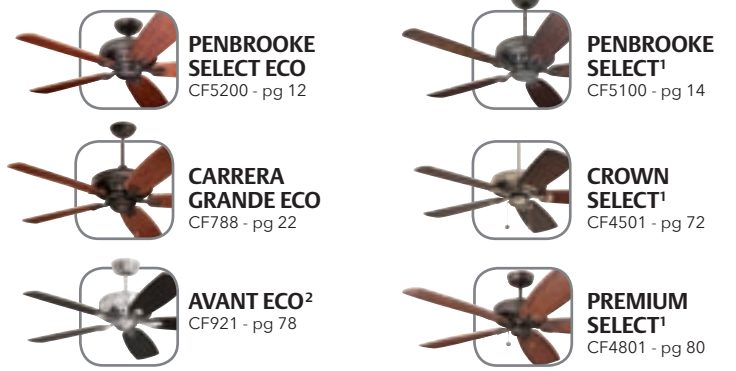

G56
 Amber Scavo

G57
 Clouded Swirl

G58
 Amber Mist

G59
 Swirl

G65
 Teadust

BLADE SELECT™ SERIES

Choose from any of the blades shown on pages 134 - 135 to complete your custom Blade Select Series ceiling fan. All Blade Select Series blades shown are compatible with the following ceiling fans: