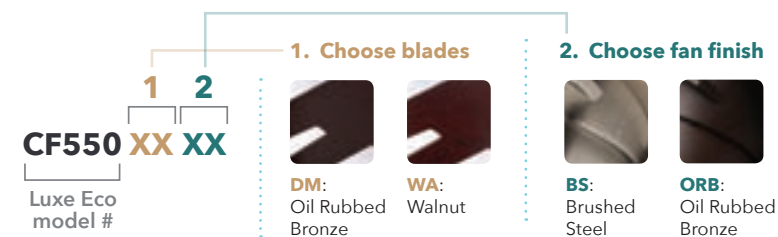

Shown with 12" Downrod (CFDR1ORB, pg 5)

C. Luxe Eco - Oil Rubbed Bronze CF550DMORB
Dark Mahogany Blades, Opal Matte Glass

- A. **LUXE ECO – BRUSHED STEEL**
CF550WABS - 54" Walnut Blades, Opal Matte Glass
- 5 custom wood veneer blades included
 - 4.5" downrod included
 - Removable no-light plate included
 - Integrated light fixture
- B. **LUXE ECO – OIL RUBBED BRONZE**
CF550WAORB - 54" Walnut Blades, Opal Matte Glass
- 5 custom wood veneer blades included
 - 4.5" downrod included
 - Removable no-light plate included
 - Integrated light fixture
- C. **LUXE ECO – OIL RUBBED BRONZE**
CF550DMORB - 54" Dark Mahogany Blades, Opal Matte Glass
- 5 custom wood veneer blades included
 - 4.5" downrod included
 - Removable no-light plate included
 - Integrated light fixture
- D. **LUXE ECO – BRUSHED STEEL**
CF550DMBS - 54" Dark Mahogany Blades, Opal Matte Glass
- 5 custom wood veneer blades included
 - 4.5" downrod included
 - Removable no-light plate included
 - Integrated light fixture