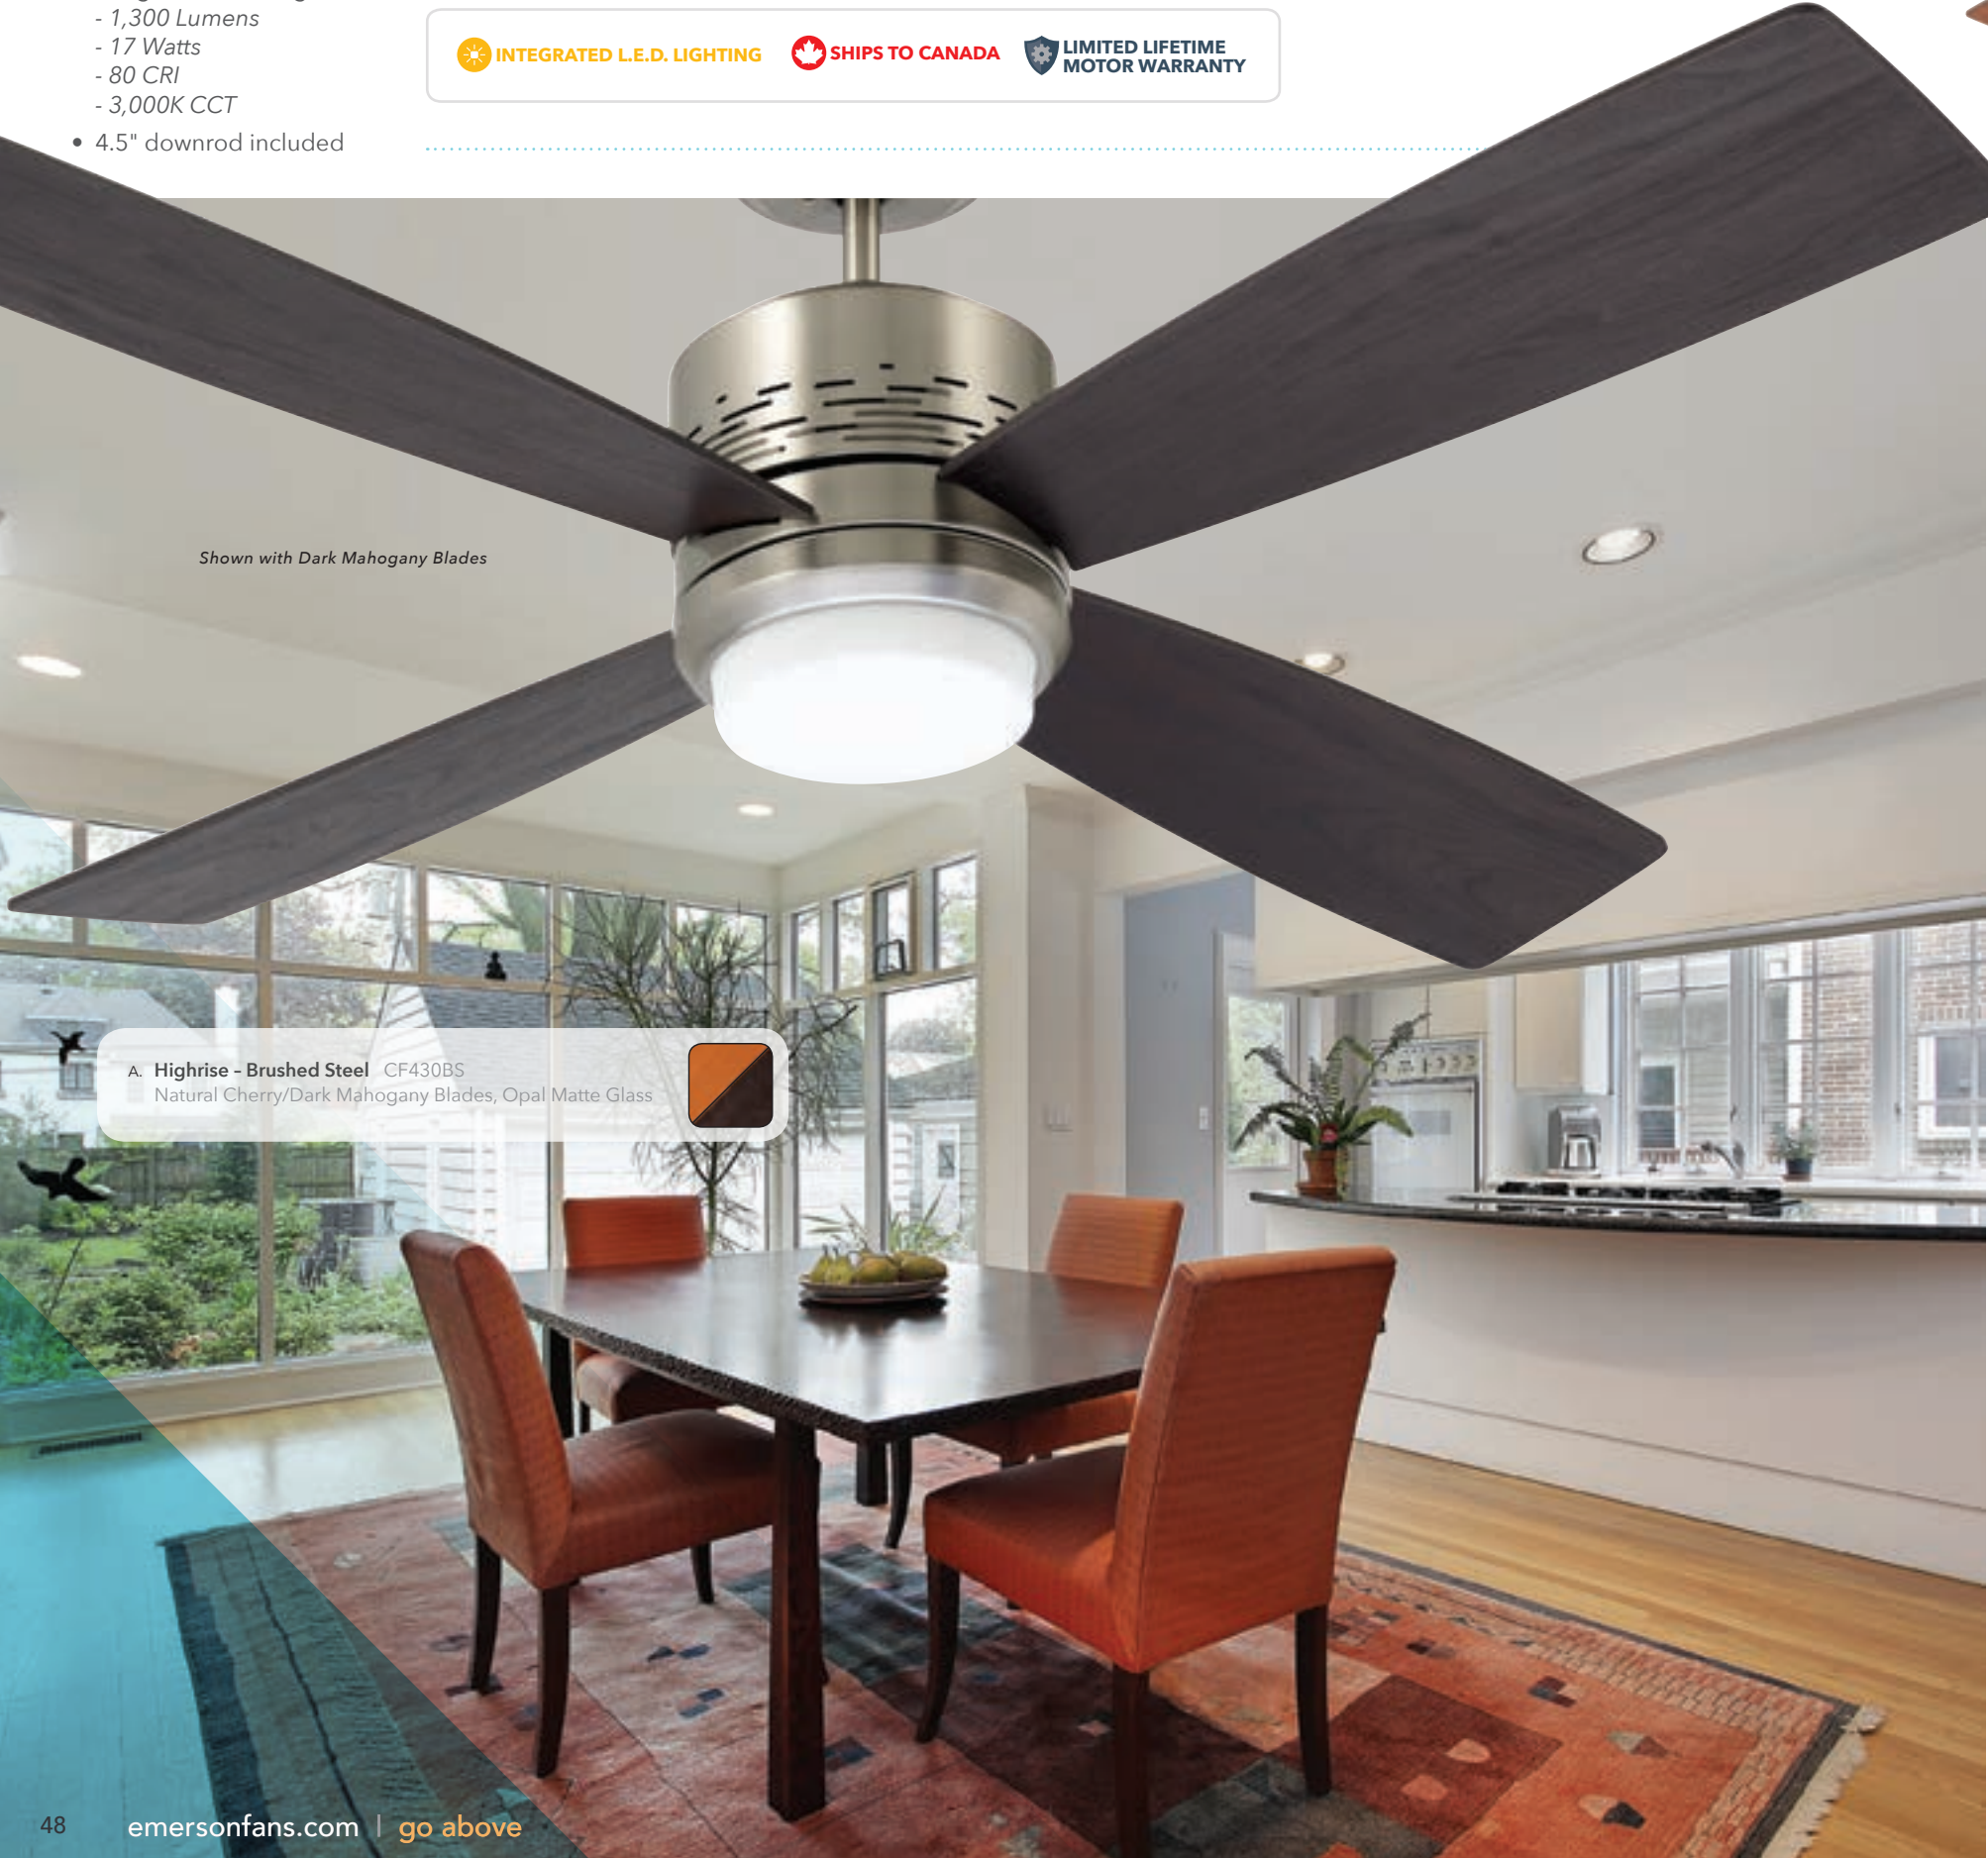

Shown with Natural Cherry Blades

Shown with Satin White Blades

Highrise

Highrise Energy Ratings at High Speed

Airflow Cubic Ft Per Min.	Electricity Use Watts (Excl. Lights)	Airflow Efficiency Cubic Ft Per Min. Per Watt
4263	49	85

FAN HEIGHT

- INTEGRATED L.E.D. LIGHTING
- SHIPS TO CANADA
- LIMITED LIFETIME MOTOR WARRANTY

- 50" blade span
- Integrated L.E.D. light fixture
  - 1,300 Lumens
  - 17 Watts
  - 80 CRI
  - 3,000K CCT
- 4.5" downrod included

Shown with Dark Mahogany Blades

A. Highrise - Brushed Steel CF430BS
Natural Cherry/Dark Mahogany Blades, Opal Matte Glass