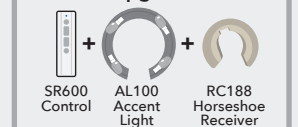

UB100 Upgrade Bundle