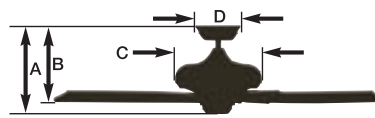

Fan Specifications

Model Number	Model	Pg	Motor	Fan Diameter	Blade Pitch	A	B	C	D	RPM Range	Motor Warranty	Energy Star	High Speed Amps	Accepts 2.5" DR	Model Number	Model	Pg	Wet/Damp	CFM	Watts	CFM/W	Control Included	Receiver Included	Manual/Remote Reverse Switch	Dimming Light	Downrod Length	AL100 Adaptable	Ships To Canada
CF717	Ashland	110	153x17mm	52"	11.5°	17.0"/13.0"	9.5"/13.5"	12.0"	5.3"	70-170	Lifetime	No	0.47	No	CF717	Ashland	110	Indoor	4939	56	88	Pull Chain	N/A	Manual	Yes	4.5 & Dualmount	No	Yes
CF742PF	42" Summer Night	107	153x10mm	42"	12°	12.0"	10.0"	11.5"	5.2"	80-200	Lifetime	No	0.39	Yes	CF742PF	42" Summer Night	107	Damp	4105	47	88	Pull Chain	N/A	Manual	N/A	3.5	No	Yes
CF755	Designer	84	188x15mm	52"	14°	14.0"	12.0"	12.0"	6.4"	60-200	Lifetime	Yes	0.62	Yes	CF755	Designer	84	Indoor	5794	69	83	Pull Chain	N/A	Manual	N/A	3.5	No	Yes
CF765	Loft	58	188x15mm	60"	Contoured	12.8"	12.8"	7.5"	6.5"	60-190	Lifetime	Yes	0.66	Yes	CF765	Loft	58	Damp³	7579	81	92	SW46	N/A	Manual	N/A	6	No	Yes
CF766	4th Avenue	50	188x20mm	60"	14°	17.9"	12.6"	8.7"	6.4"	65-150	Lifetime	No	0.41	No	CF766	4th Avenue	50	Indoor	6403	48	132	SW405	RCFP	Manual	Yes	8	No	Yes
CF772	52" Monterey II	32	188x15mm	52"	13°	15"	11.5"	13"	6.8"	65-195	Lifetime	No	0.58	No	CF772	52" Monterey II	32	Indoor	5625	70	79	Pull Chain	N/A	Manual	N/A	4.5	No	Yes
CF773	42" Monterey II	33	172x14mm	42"	12.5°	15.0"	12.5"	12.5"	6.5"	100-225	Lifetime	No	0.4	Yes	CF773	42" Monterey II	33	Indoor	3556	47	75.7	Pull Chain	N/A	Manual	N/A	4.5	No	Yes
CF776	Monterey Lumina	30	188x15mm	52"	13°	19.1"	11.5"	13"	6.8"	65-195	Lifetime	No	0.58	Yes	CF776	Monterey Lumina	30	Indoor	5625	70	79	Pull Chain	N/A	Manual	Yes	4.5	No	Yes
CF784	Carrera	16	188x25mm	60"	14°	14.5"	13.0"	13.4"	6.8"	50-160	Lifetime	No	0.80	No	CF784	Carrera	16	Indoor	5081	57.8	87.9	Pull Chain	N/A	Manual	N/A	4.5	No	Yes
CF788	Carrera Grande Eco	22	EcoMotor	44"/54"/60"/72"	16°	14.5"	13.0"	13.4"	7.1"	50-150	Lifetime	Yes	0.30	No	CF788	Carrera Grande Eco	22	Damp³	7930	29.9	265	6 Speed Wall Control	EcoMotor Receiver	Remote	N/A	4.5	No	Yes
CF790	Crofton	18	188x25mm	58"	12°	13.2"	12.0"	13.7"	6.5"	50-135	Lifetime	No	0.66	No	CF790	Crofton	18	Indoor	6445	77.6	83.1	SW405	RCFP	Manual	N/A	4.5	No	Yes
CF804S	42" Snugger	89	153x12mm	42"	12°	7.3"	6.5"	9.1"	N/A	80-205	Lifetime	No	0.38	No	CF804S	42" Snugger	89	Indoor	N/A	N/A	N/A	Pull Chain	N/A	Manual	N/A	N/A	No	Yes
CF805S	52" Snugger	88	153x15mm	52"	12°	7.3"	7.6"	11.0"	N/A	60-165	Lifetime	No	0.53	No	CF805S	52" Snugger	88	Indoor	N/A	N/A	N/A	Pull Chain	N/A	Manual	N/A	N/A	No	Yes
CF830	Monaco	70	188x25mm	60"	14°	15.5"/21.0"	13.0"/18.5"	16.0"	8.9"	50-160	Lifetime	No	0.82	No	CF830	Monaco	70	Indoor	6156	98	63	SW90	N/A	Manual	Yes	4.5 & 10	No	No
CF850	Summerhaven	100	188x15mm	52"	12°	14.4"	9.7"	11.7"	6.7"	102-206	Lifetime	No	0.43	Yes	CF850	Summerhaven	100	Wet	6118	61	99	Pull Chain	N/A	Manual	Yes	4.5	No	Yes
CF860	Luray Eco	42	EcoMotor	60"	Contoured	14.1"	14.5"	9.8"	6.5"	50-160	Lifetime	Yes	0.28	No	CF860	Luray Eco	42	Indoor	8500⁴	33⁴	258⁴	SW605	EcoMotor Receiver	Remote	Yes	4.5	No	Yes
CF880	Amhurst	26	188x15mm	54"	12°	15.1"	11.8"	9.1"	6.3"	60-170	Lifetime	No	0.58	Yes	CF880	Amhurst	26	Indoor	5422	67	80	SW405	RCFP	Manual	Yes	4.5	No	Yes
CF901	Prima	82	188x15mm	52"	13°	13.0"	12.0"	12.0"	6.3"	70-180	Lifetime	Yes	0.49	Yes	CF901	Prima	82	Indoor	5263	59	89	SW46	N/A	Manual	N/A	4.5	Yes	Yes
CF905	Prima Snugger	87	172x14mm	52"	13°	8.0"	7.0"	11.6"	N/A	70-165	Lifetime	No	0.54	No	CF905	Prima Snugger	87	Indoor	5145	64	80	SW46	N/A	Manual	N/A	N/A	No	Yes
CF921	Avant Eco	78	EcoMotor	44"/54"/60"/72"	16°	13.0"	12.0"	12.0"	6.3"	50-150	Lifetime	Yes	0.30	No	CF921	Avant Eco	78	Indoor	7985	31	256	SR600	EcoMotor Receiver	Control	N/A	4.5	Yes	Yes
CF930	Atomical	64	153x18mm	52"	13°	15.8"	12.0"	9.5"	6.5"	70-160	Lifetime	No	0.49	Yes	CF930	Atomical	64	Damp³	4515	59	76	SR400	RCFP	Manual	Yes	4.5	No	Yes
CF935	Zurich	75	188x15mm	52"	14°	14.5"	13.5"	13.3"	7.0"	50-170	Lifetime	No	0.58	Yes	CF935	Zurich	75	Indoor	5958	69	86	Pull Chain	N/A	Manual	N/A	4.5	No	Yes
CF955	Midway Eco	52	EcoMotor	54"	29°	16.5"	9"	12.5"	5.1"	50-211	Lifetime	Yes	0.15	No	CF955	Midway Eco	52	Indoor	6085	18	336	6 Speed Remote Control	EcoMotor Receiver	Remote	No	4.5	No	Yes