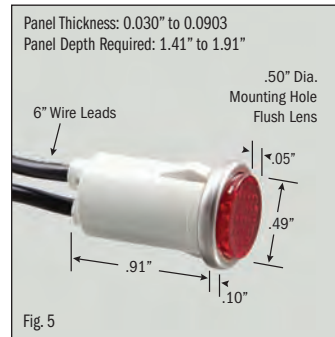

*Blue, Green, Clear, Red and Amber lens colors have a transparent lens. White lens color has a translucent lens.

continued on page 3

All specifications and dimensions are for reference only. If specific information is needed and/or of critical nature, contact Selecta Products headquarters for specific information before ordering.