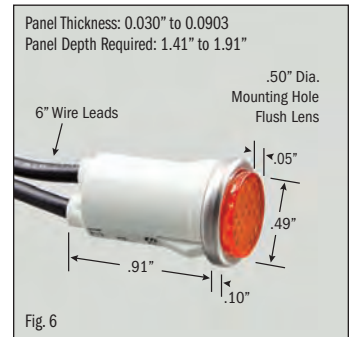

*Blue, Green, Clear, Red and Amber lens colors have a transparent lens. White lens color has a translucent lens.

continued on page 3

All specifications and dimensions are for reference only. If specific information is needed and/or of critical nature, contact Selecta Products headquarters for specific information before ordering.