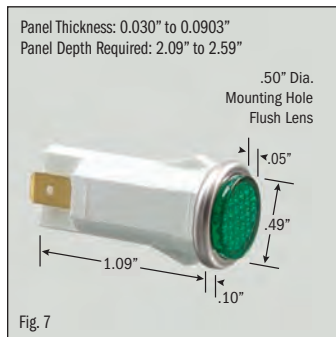

*Blue, Green, Clear, Red and Amber lens colors have a transparent lens. White lens color has a translucent lens.

continued on page 3

All specifications and dimensions are for reference only. If specific information is needed and/or of critical nature, contact Selecta Products headquarters for specific information before ordering.