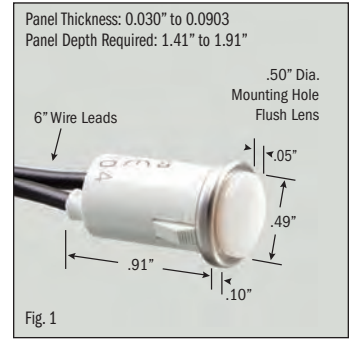

*Blue, Green, Clear, Red and Amber lens colors have a transparent lens. White lens color has a translucent lens.

continued on page 3

All specifications and dimensions are for reference only. If specific information is needed and/or of critical nature, contact Selecta Products headquarters for specific information before ordering.