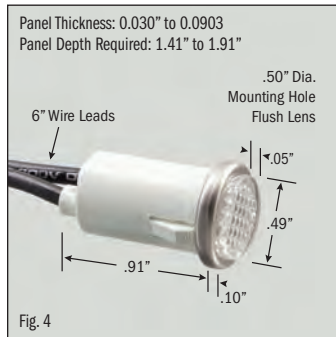

*Blue, Green, Clear, Red and Amber lens colors have a transparent lens. White lens color has a translucent lens.

continued on page 3

All specifications and dimensions are for reference only. If specific information is needed and/or of critical nature, contact Selecta Products headquarters for specific information before ordering.