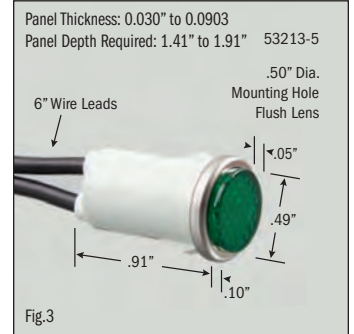

*Blue, Green, Clear, Red and Amber lens colors have a transparent lens. White lens color has a translucent lens.

continued on page 3

All specifications and dimensions are for reference only. If specific information is needed and/or of critical nature, contact Selecta Products headquarters for specific information before ordering.