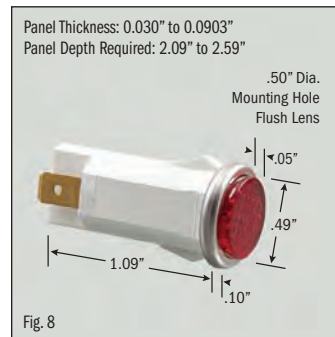

*Blue, Green, Clear, Red and Amber lens colors have a transparent lens. White lens color has a translucent lens.

continued on page 3

All specifications and dimensions are for reference only. If specific information is needed and/or of critical nature, contact Selecta Products headquarters for specific information before ordering.