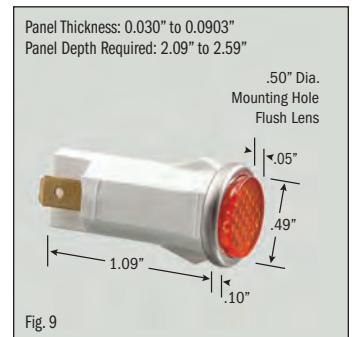

*Blue, Green, Clear, Red and Amber lens colors have a transparent lens. White lens color has a translucent lens.

continued on page 3

All specifications and dimensions are for reference only. If specific information is needed and/or of critical nature, contact Selecta Products headquarters for specific information before ordering.