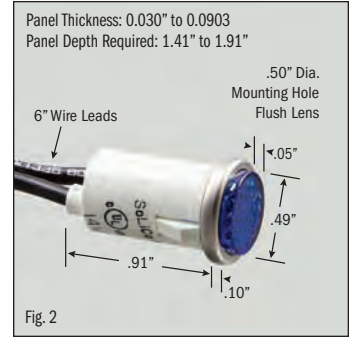

*Blue, Green, Clear, Red and Amber lens colors have a transparent lens. White lens color has a translucent lens.

continued on page 3

All specifications and dimensions are for reference only. If specific information is needed and/or of critical nature, contact Selecta Products headquarters for specific information before ordering.