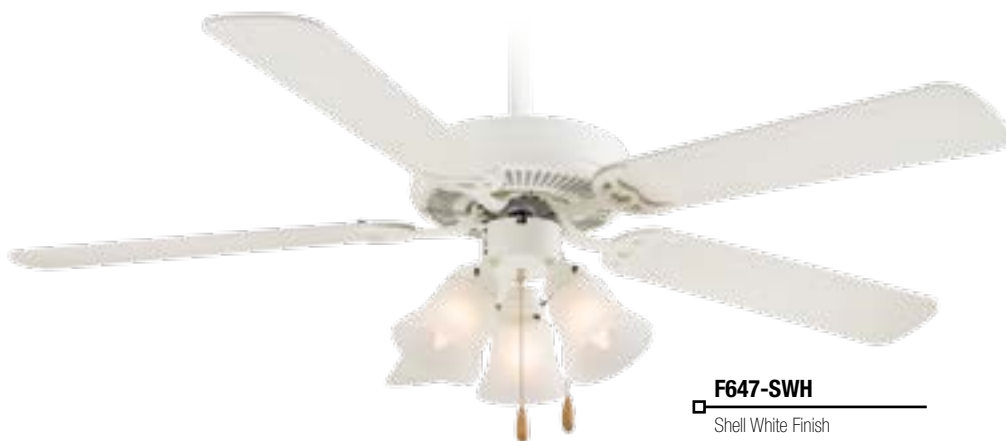

Energy Information (Excludes Lights)

Airflow CFM	Electricity Used Watts	Airflow Efficiency CFM/Watts
4,901	62	79.05

F647-SWH

Shell White Finish
Shell White Blades
with Etched Glass

Lifetime
WARRANTY

Accessory Blades Available. See Page(s): 236