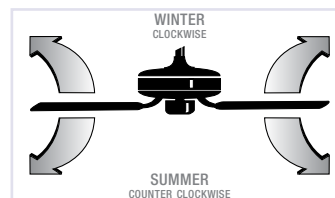

Minka-Aire® ceiling fans are suitable for year-round use and can contribute to your comfort in the summer and winter. With our reverse switch, in the winter you will be able to move the heat from your ceiling and circulate the air in your living area. In the summer you will save energy by recirculating air from the outside into your room and also if your air conditioning is used, save on energy costs.