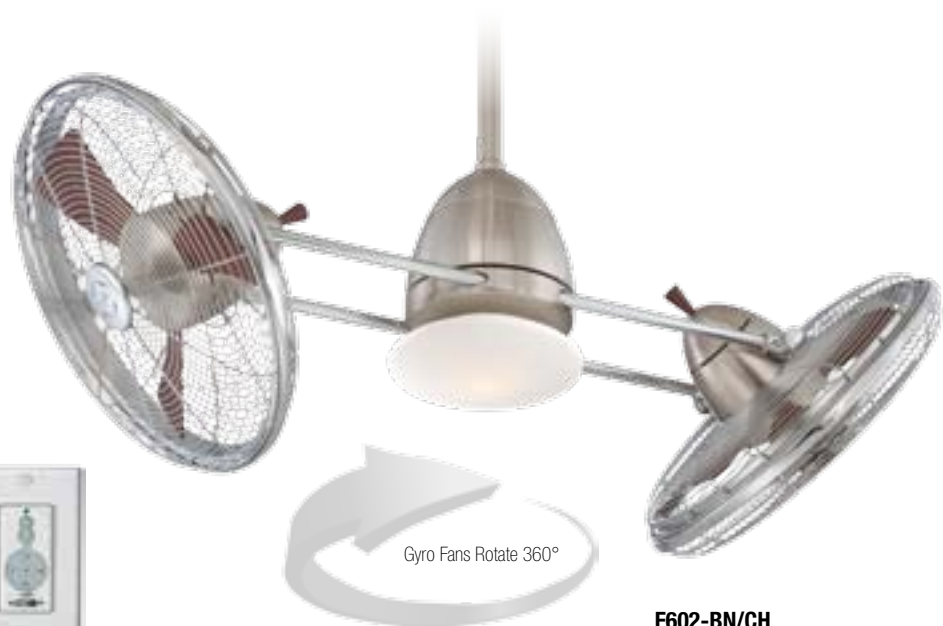

## WCS212

Full Function Wall Control System Included  
For Details See Page(s): 223

A truly unique design offering an unsurpassed level of comfort. The Gyro™ fan's ability to precisely control the direction and intensity of the cooling breeze efficiently circulates air in any environment.