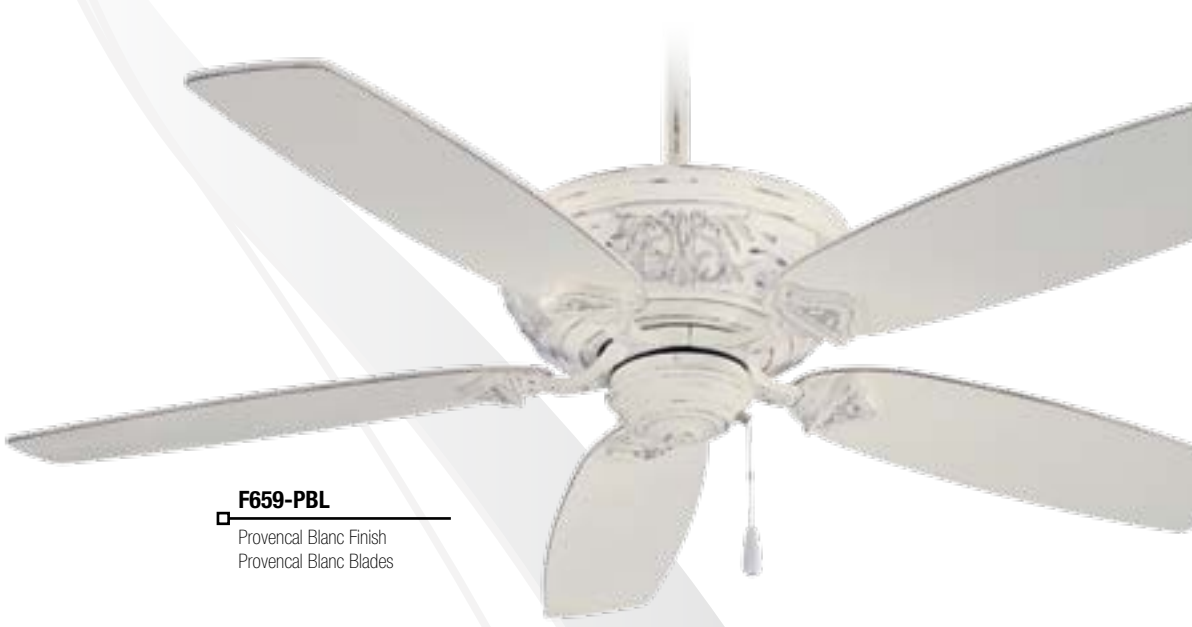

F659-PBL

Provencal Blanc Finish
Provencal Blanc Blades