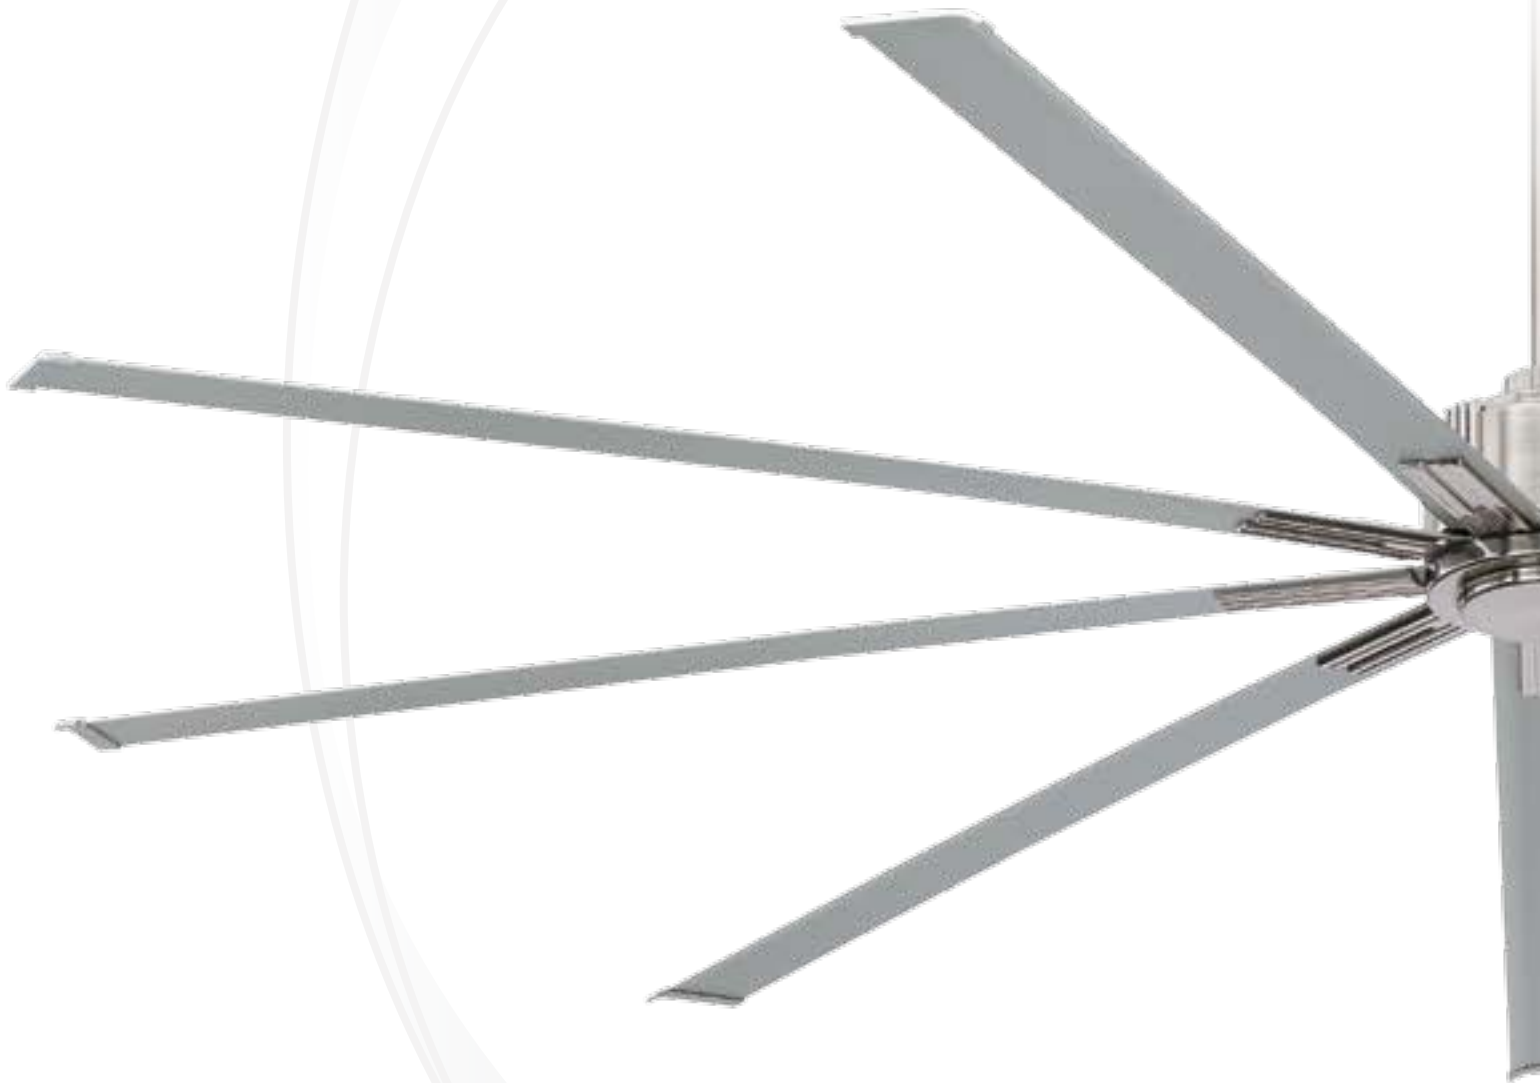

Xtreme

This industrial size fan lends itself to almost any setting. Xtreme's clean, sleek, contemporary design with a DC motor and a choice of blade sizes makes it perfect for large areas.