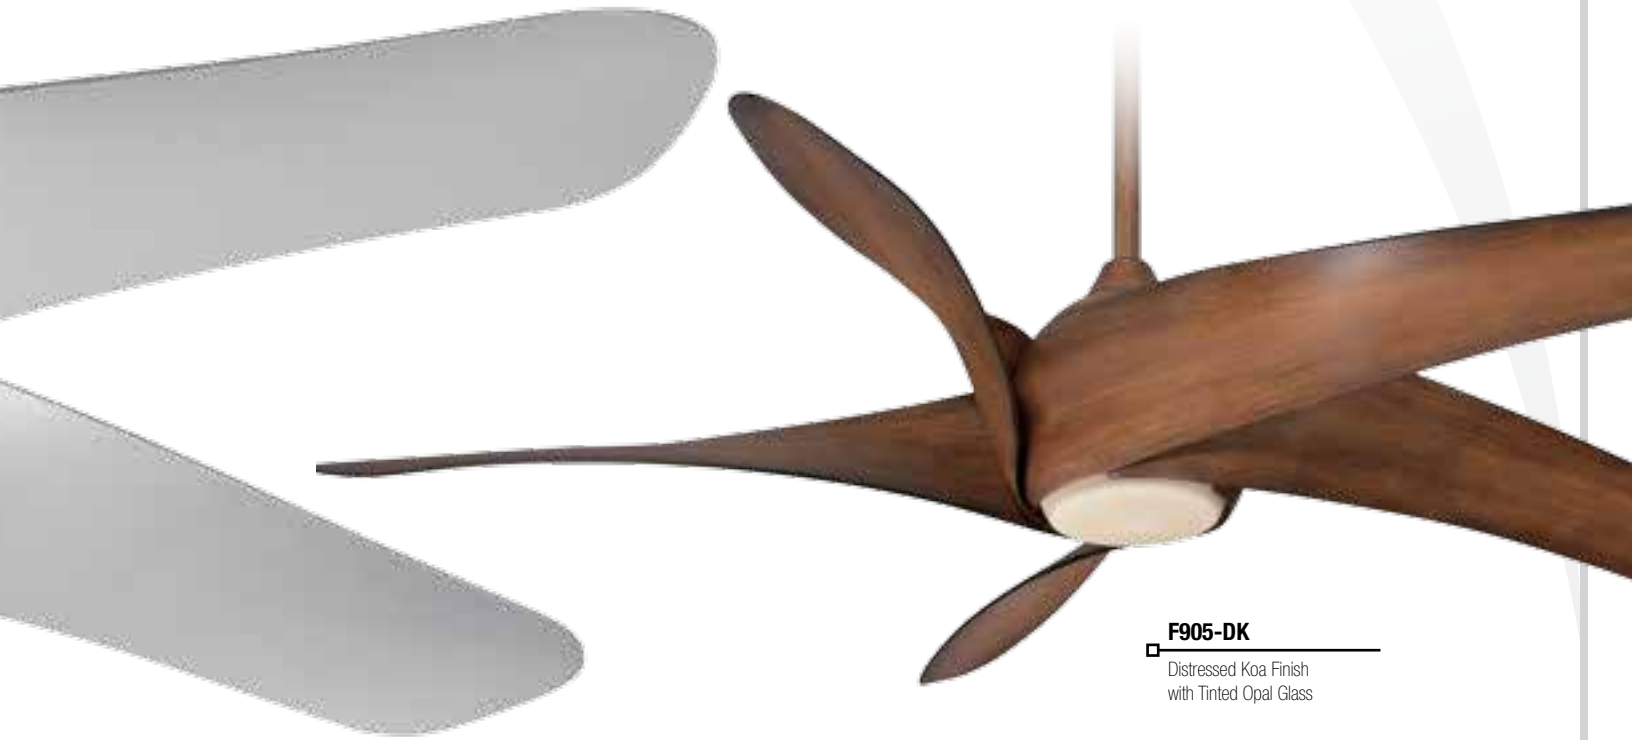

Artemis™ XL5

F905-DK

Distressed Koa Finish
with Tinted Opal Glass