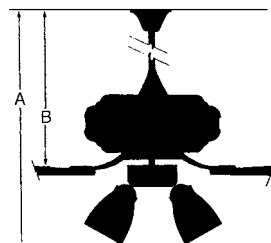

Finish Codes

Minka-Aire® / Minka-Lavery® Finish Compatibility Chart

Minka-Lavery®	Minka-Aire®
	AB Antique Brass
	ABD Brushed Aluminum
126	BCW Belcaro Walnut™
	BG Bahama Beige™
	BI/AI Black Iron with Aged Iron Accents
66	BK Black
84	BN Brushed Nickel
	BNW Brushed Nickel Wet
	BS Brushed Steel
	BWH Bone White
	CC Cognac
	CF Craftsman™
77	CH Chrome
	CPBR Copper Bronze
	CT Cattera Bronze™
267C	DBB Dark Brushed Bronze
	DK Distressed Koa
	DKG Distressed Koa with Gold Highlights
37B	DRB Dark Restoration Bronze™
	DRF Driftwood
	FB French Beige
477	FLP Florence Patina™
355	GBZ Golden Bronze
	GL Galvanized
	GM Gun Metal
94	HT Heritage™
177	IBR Illuminati Bronze™
357	IO Iron Oxide
	KA Kocoa
	LN Liquid Nickel
	MBK Matte Black
	MCG Mottled Copper with Gold Highlights
	MG Mahogany Finish
	MP Maple Finish
	MW Mossoro Walnut™
	ODK Outdoor Distress Koa
143	ORB Oil Rubbed Bronze
	ORG Orange
648	PBL Provencal Blanc
573	PI Patina Iron
613	PN Polished Nickel
	PW Pewter
	RD Red
37	RRB Restoration Bronze™
	RW Rosewood
172	SI Smoked Iron
	SL Silver
	STW Sterling Walnut™
	SWH Shell White
	TB Toned Brass
	TL Translucent
196C	TSP Tuscan Patina™
	VB Volterra Bronze™
	VP Vineyard Patina
61	VRT Vintage Rust™
44	WH White
	WHF Flat White
	YW Yellow

Dimensions A and B were measured with the shortest downrod enclosed with the fan.