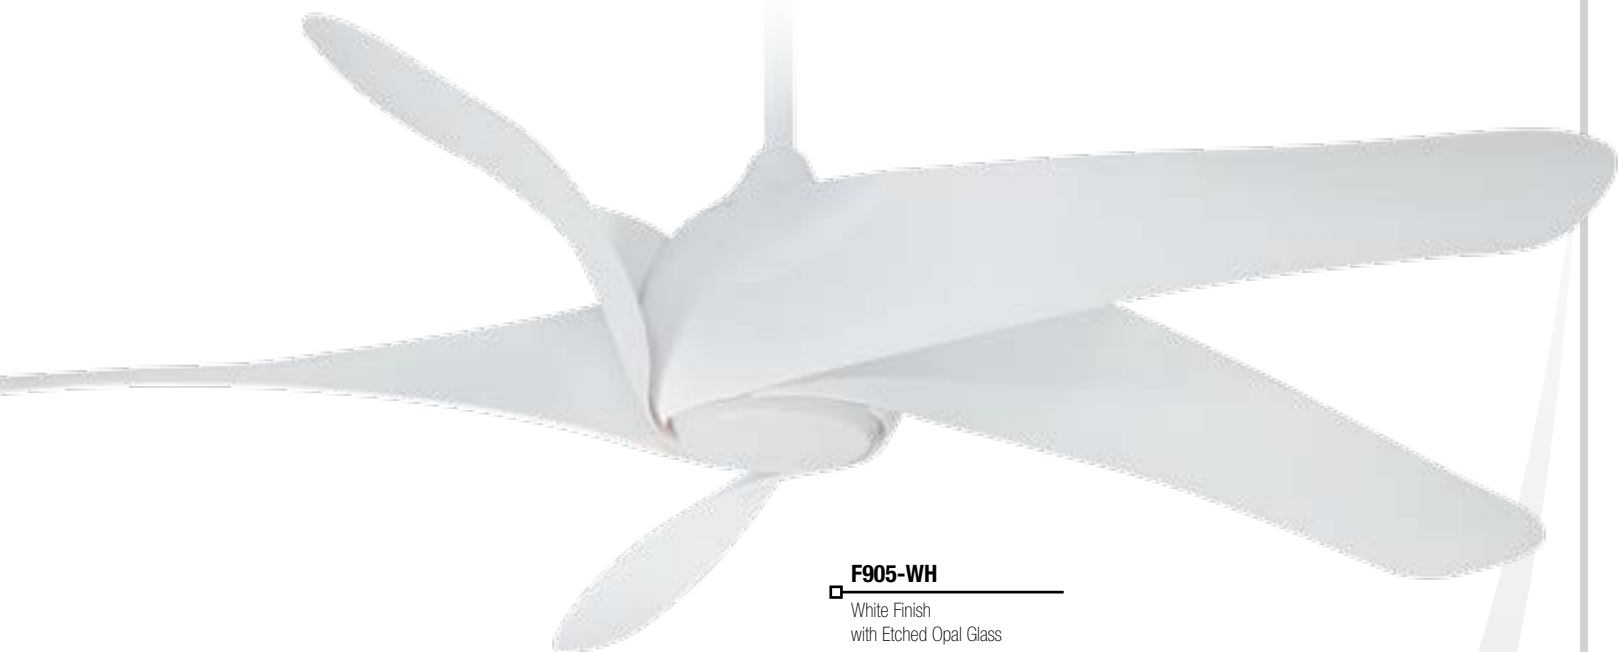

F905-WH

White Finish
with Etched Opal Glass

Shown with Cap for Non-Light Use