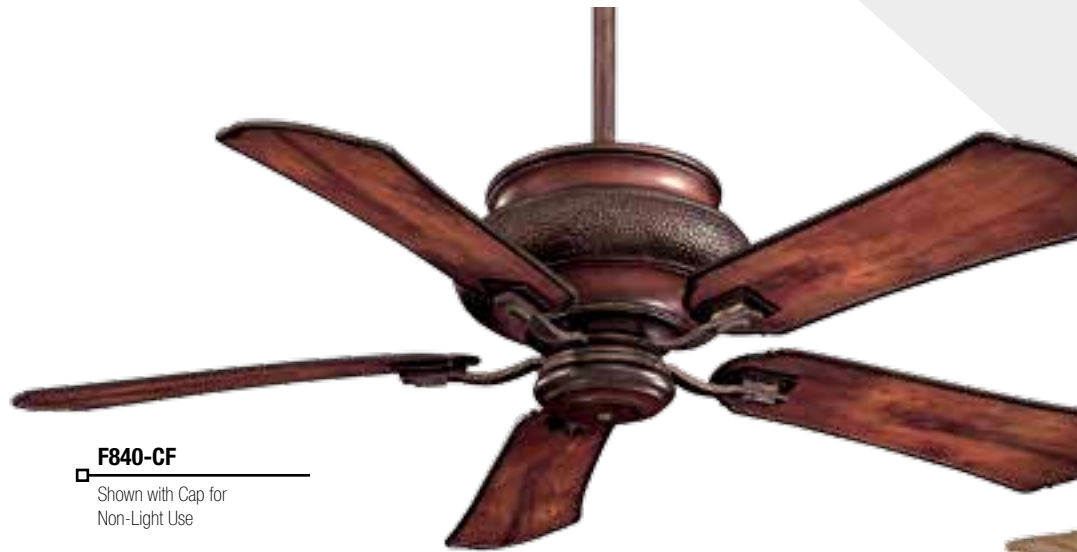

F840-CF

Shown with Cap for
Non-Light Use

U.S. Patent(s): D579,097; D579,098; D579,103;
D581,512; D583,044

Energy Information (Excludes Lights)

Airflow CFM	Electricity Used Watts	Airflow Efficiency CFM/Watts
5,374	77.7	69.16

WCS212

Full Function Wall Control System Included
For Details See Page(s): 223

Inspired by the Craftsman architecture of the early 1900s, this fan best defines the spirit of the era. It can be used in both interior and exterior applications.

Lifetime
WARRANTY

WallControl
FULL FUNCTION

LISTED
For Wet Location