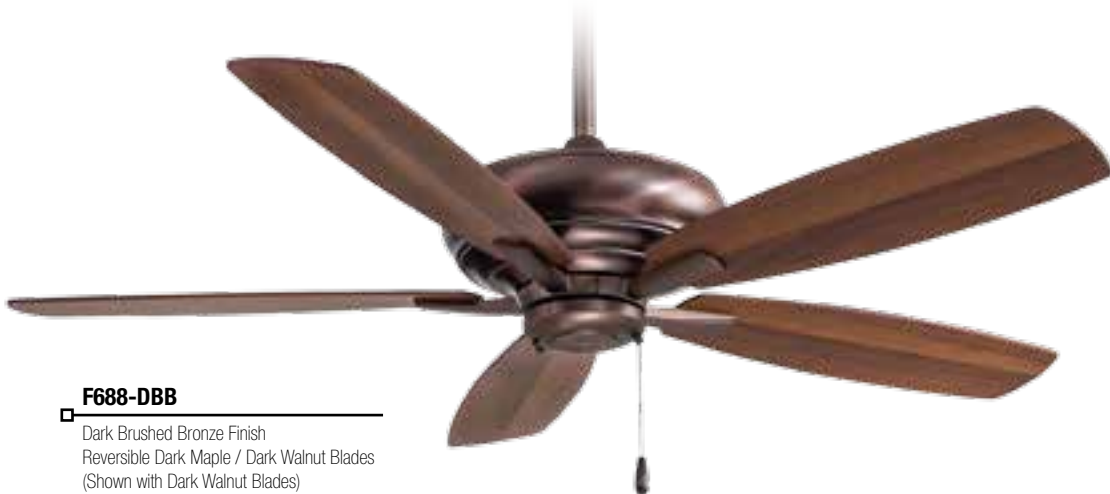

# Kola

**F688-WH**

White Finish  
White Blades

Smooth lines with a sleek blade iron design and a robust body make the Kola a perfect complement to any home decor.

**F688-DBB**

Dark Brushed Bronze Finish  
Reversible Dark Maple / Dark Walnut Blades  
(Shown with Dark Walnut Blades)