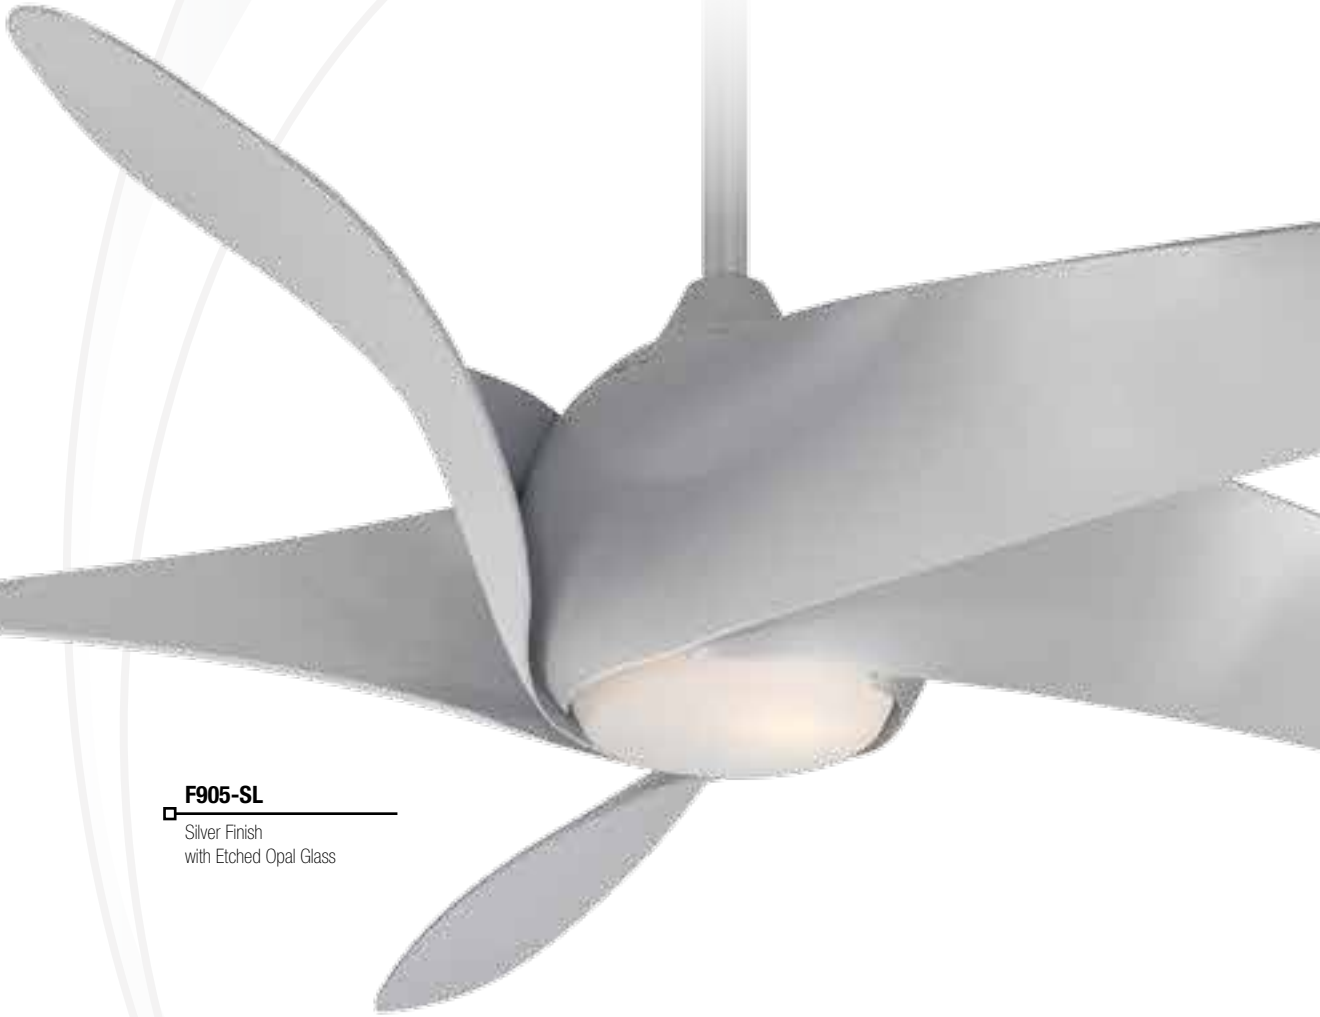

GEORGE
KOVACS®

by

minkaAire®
A Minka Group® Co.

F905-SL

Silver Finish
with Etched Opal Glass

Features:

- Variable Blade Pitch
- 62" 5 Blades
- DC 172 x 25mm Motor
- 3½" and 6" Downrods
- Special Hand Held Remote Control System Included - RC600
- Integrated Halogen Light Uses 1-100W Mini-Can Halogen Bulb (Included)
- Cap for Non-Light Use (Included)

U.S. Patent(s): D721,430

Energy Information (Excludes Lights)

Airflow CFM	Electricity Used Watts	Airflow Efficiency CFM/Watts
8,289	41.48	199.83

The big brother of our original Artemis™, the distinct profile of the Artemis™ XL5 is captured by the five Flying Vanes™ that encase the fan housing - creating a true design statement!

RC600

Full Function Hand Held Remote Control Included
For Details See Page(s): 222

Lifetime
WARRANTY

Remote
CONTROL
FULL FUNCTION