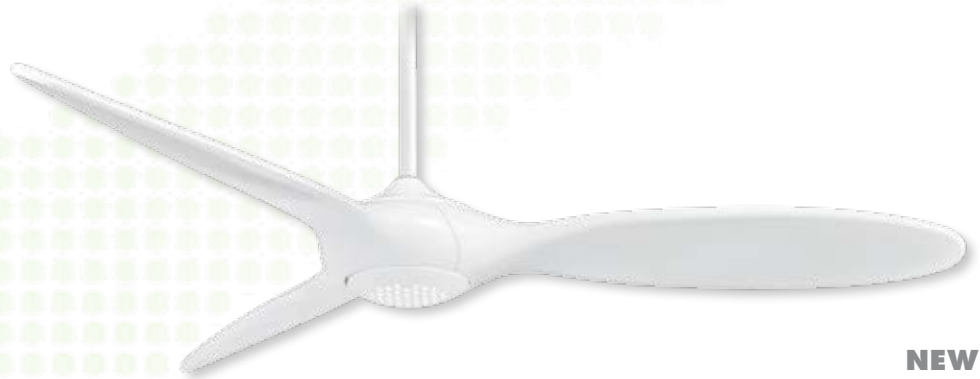

NEW
F838L-WH