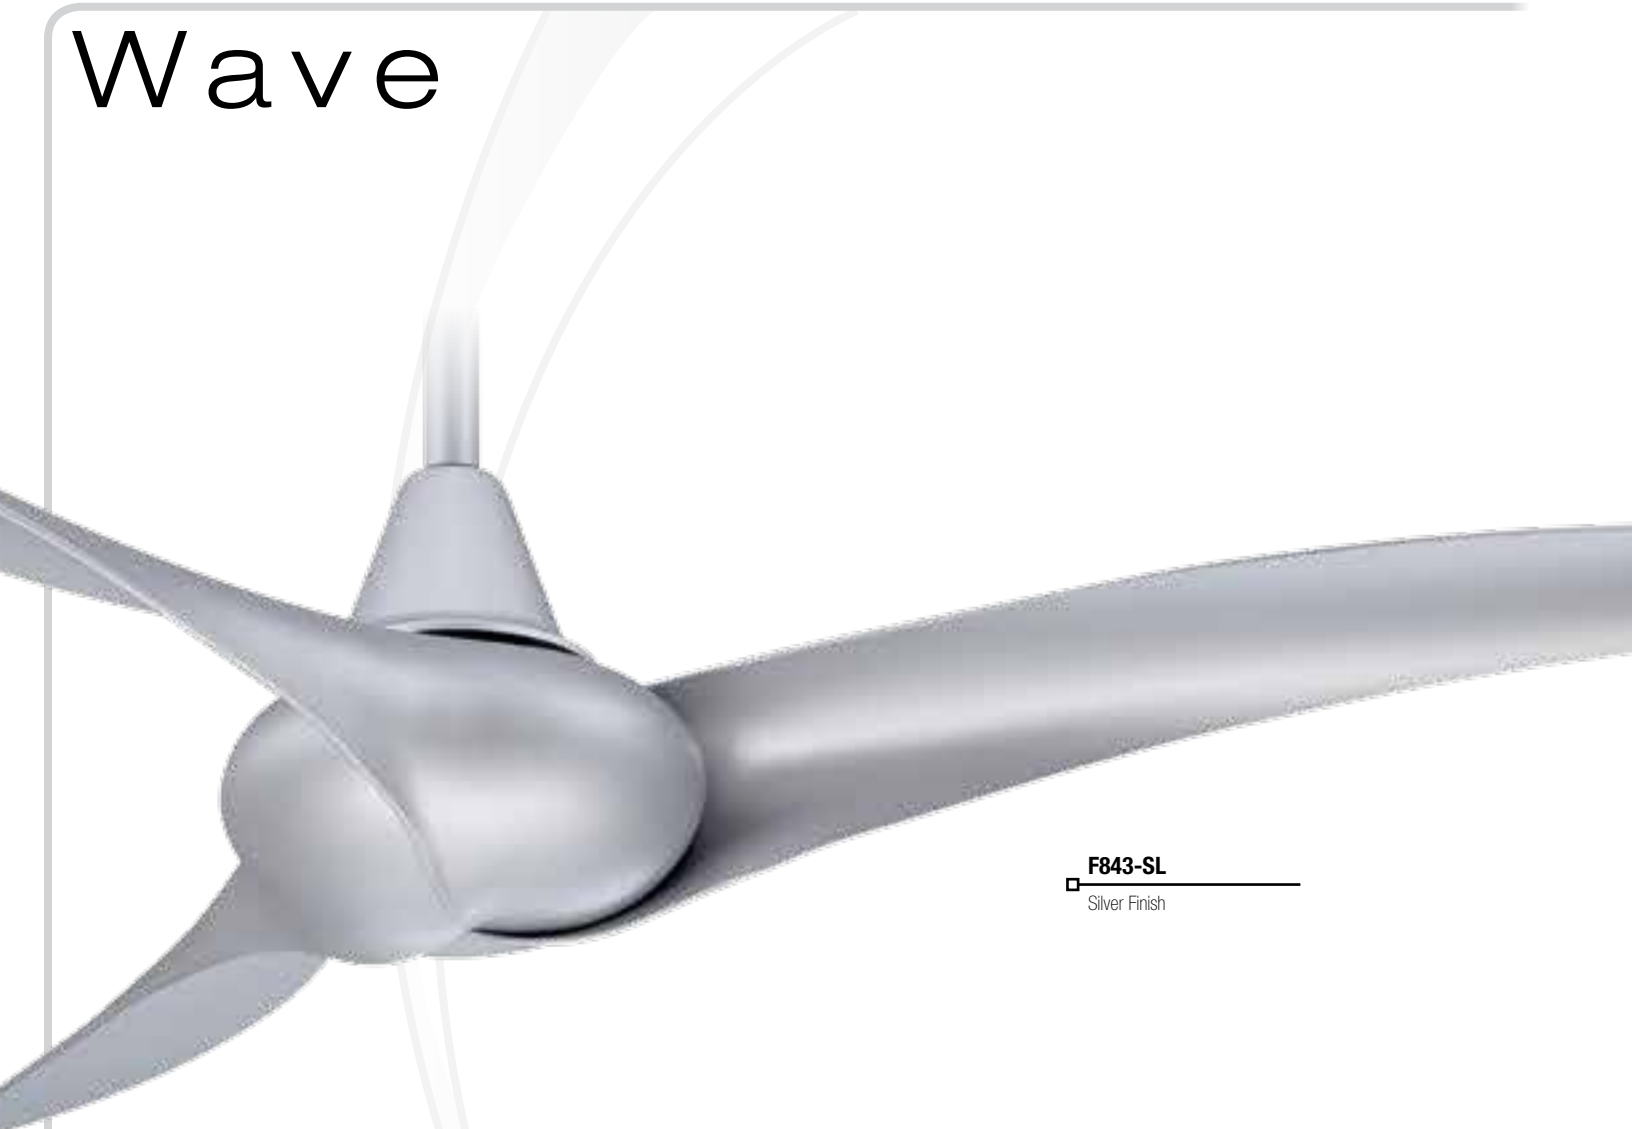

Wave

F843-SL

Silver Finish

Features:

- 48° Blade Pitch
- 52" 3 Blades
- 4½" and 6" Downrods
- Hand Held Remote Control System

U.S. Patent(s): D715,419; D715,421

Energy Information (Excludes Lights)

Airflow CFM	Electricity Used Watts	Airflow Efficiency CFM/Watts
6,580	66.4	99

A truly unique design that draws inspiration from the ocean's graceful and tubular wave formations.

Lifetime
WARRANTY

Remote
CONTROL

RCS213

Hand Held Remote Control Included
For Details See Page(s): 222