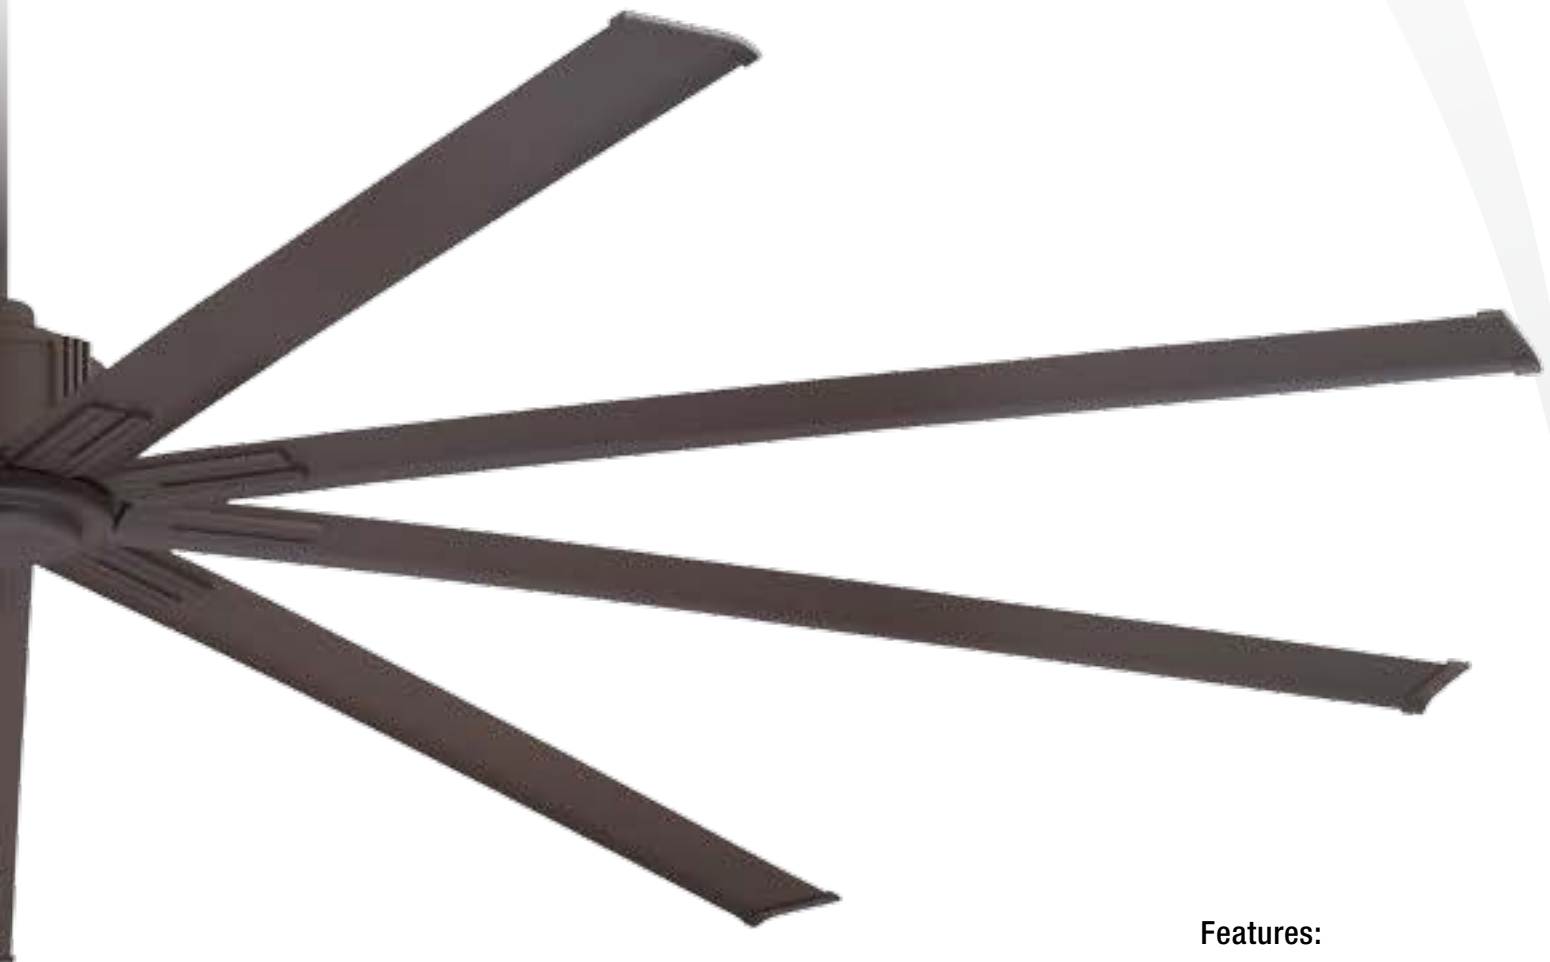

# Xtreme

This industrial size fan lends itself to almost any setting. Xtreme's clean, sleek, contemporary design with a DC motor and a choice of blade sizes makes it perfect for large areas.

**F887-72-ORB 72"**  
**F887-80-ORB 80"**  
**F887-88-ORB 88"** (Shown)  
**F887-88-ORB 96"**