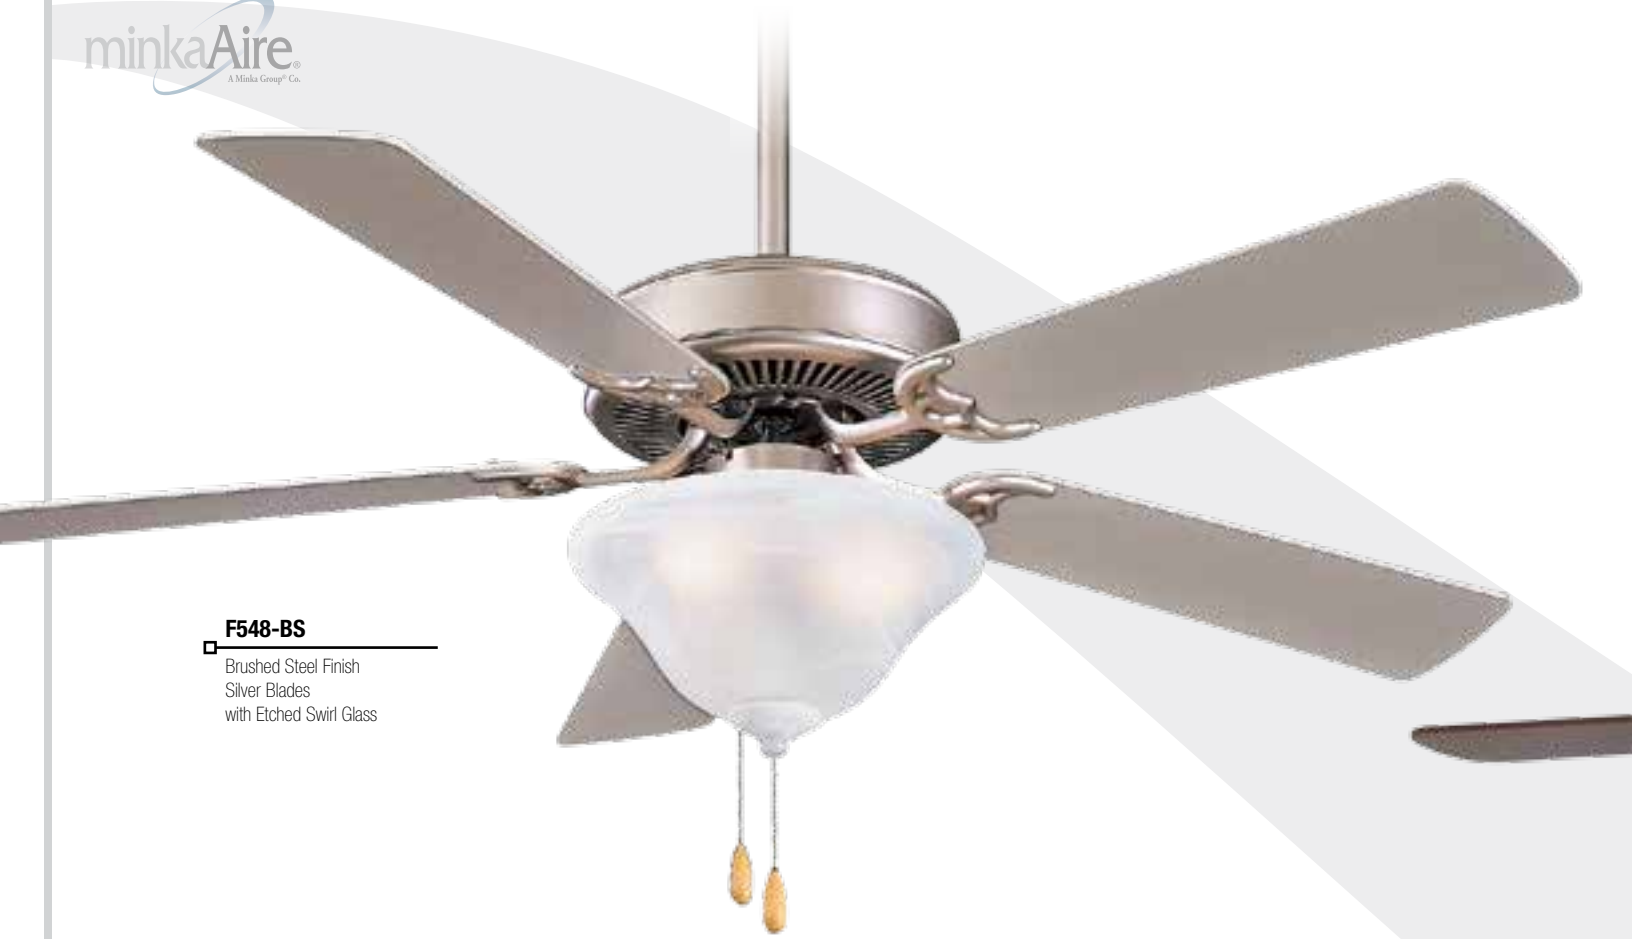

□ **F548-BS**

Brushed Steel Finish
Silver Blades
with Etched Swirl Glass