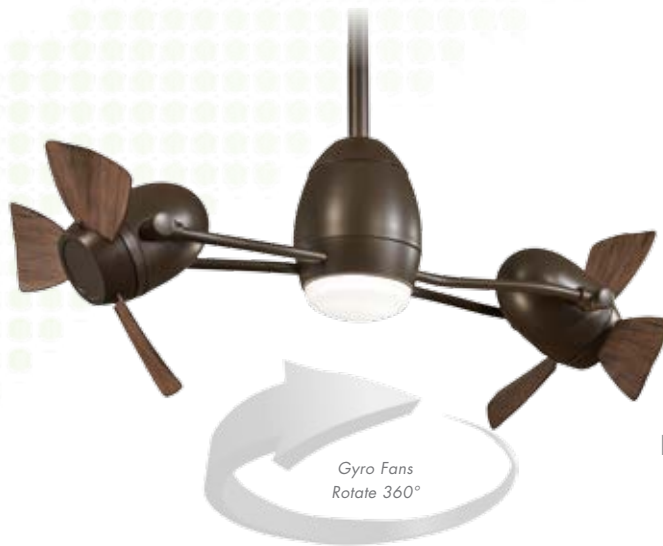

NEW
F304L-ORB/MM

Gyro Fans
Rotate 360°