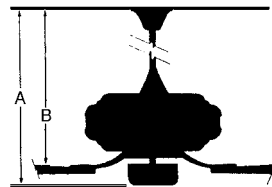

Finish Codes

Minka-Aire® / Minka-Lavery® Finish Compatibility Chart

Minka-Lavery®	Minka-Aire®
	AB Antique Brass
	ABD Brushed Aluminum
126	BCW Belcaro Walnut™
	BG Bahama Beige™
	BI/AI Black Iron with Aged Iron Accents
66	BK Black
84	BN Brushed Nickel
	BNW Brushed Nickel Wet
	BS Brushed Steel
	BWH Bone White
	CC Cognac
	CF Craftsman™
77	CH Chrome
	CPBR Copper Bronze
	CT Cattera Bronze™
267C	DBB Dark Brushed Bronze
	DK Distressed Koa
	DKG Distressed Koa with Gold Highlights
37B	DRB Dark Restoration Bronze™
	DRF Driftwood
	FB French Beige
477	FLP Florence Patina™
355	GBZ Golden Bronze
	GL Galvanized
	GM Gun Metal
94	HT Heritage™
177	IBR Illuminati Bronze™
357	IO Iron Oxide
	KA Kocoa
	LN Liquid Nickel
	MBK Matte Black
	MCG Mottled Copper with Gold Highlights
	MG Mahogany Finish
	MP Maple Finish
	MW Mossoro Walnut™
	ODK Outdoor Distress Koa
143	ORB Oil Rubbed Bronze
	ORG Orange
648	PBL Provencal Blanc
573	PI Patina Iron
613	PN Polished Nickel
	PW Pewter
	RD Red
37	RRB Restoration Bronze™
	RW Rosewood
172	SI Smoked Iron
	SL Silver
	STW Sterling Walnut™
	SWH Shell White
	TB Toned Brass
	TL Translucent
196C	TSP Tuscan Patina™
	VB Volterra Bronze™
	VP Vineyard Patina
61	VRT Vintage Rust™
44	WH White
	WHF Flat White
	YW Yellow

Dimensions A and B were measured with the shortest downrod enclosed with the fan.