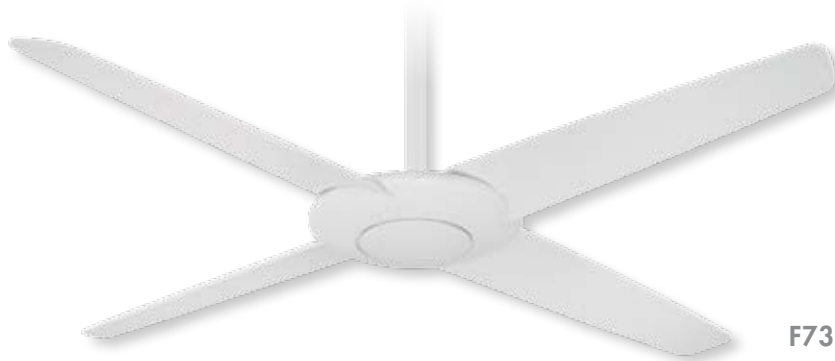

F738-WHF

F738-DK • Distressed Koa Finish • Distressed Koa Blades

F738-SL • Silver Finish • Silver Blades

F738-ORB • Oil Rubbed Bronze Finish • Oil Rubbed Bronze Blades

F738-WHF • Flat White Finish • Flat White Blades