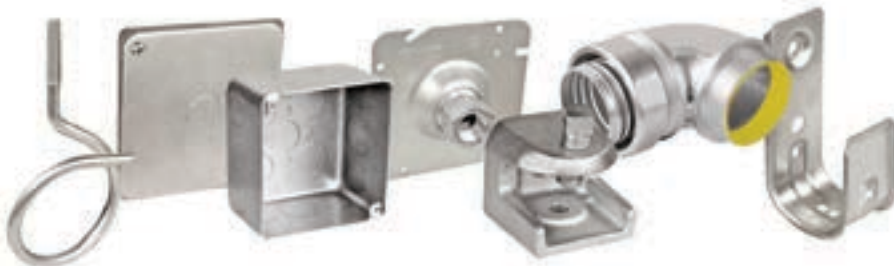

Item: 72181-DTAB

$8.99 Each

Need It Guaranteed For Life?

WE'VE GOT STAINLESS