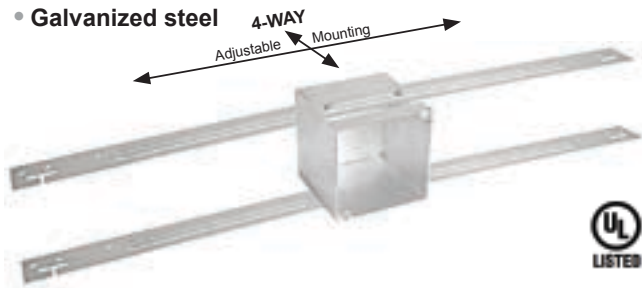

4" SQUARE BOX WITH 4-WAY ADJUSTABLE CEILING-GRID BRACKET

- Galvanized steel

ITEM	SIDE K.O.S BOTTOM K.O.S	BOX DEPTH	STD. PKG.	PRICE EACH
52181-VTBAR	(4) 1/2" & (2) 3/4" (3) 1/2" & (2) 3/4"	3-1/2"	10	$11.99