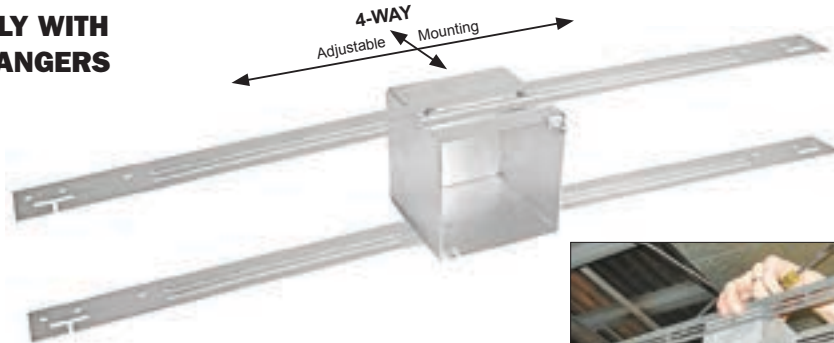

## 4" SQUARE BOX ASSEMBLY WITH ADJUSTABLE 24" T-BAR HANGERS FOR DROP CEILING

- Box depth: 3-1/2"
- K.O.s sides: (4) 1/2", (2) 3/4"
- K.O.s bottom: (3) 1/2", (2) 3/4"
- Std. Pkg: 10

Item: 52181-VTBAR

**\$11.99** Each