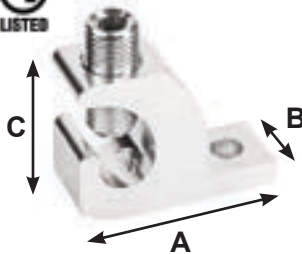

ALUMINUM LAY-IN LUGS