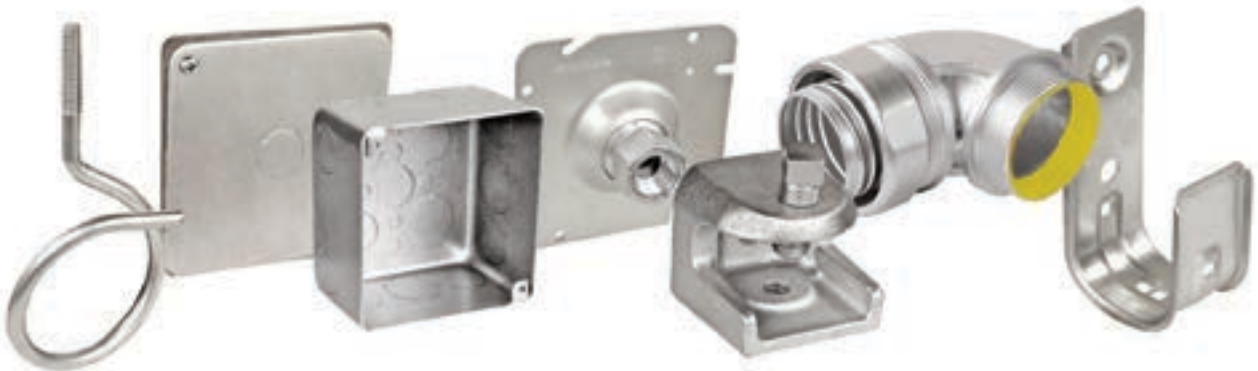

In Stock...Same Day Shipping!