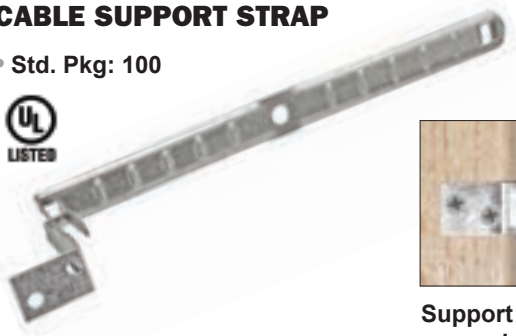

STUD-MOUNT NM/BX CABLE SUPPORT STRAP

• Std. Pkg: 100

Support arm folds back over cables and locks securely in place.

ITEM	SECURES	SIZE	PRICE EACH
CJ	NM or MC cable to wood or metal stud	3/8"	$0.49