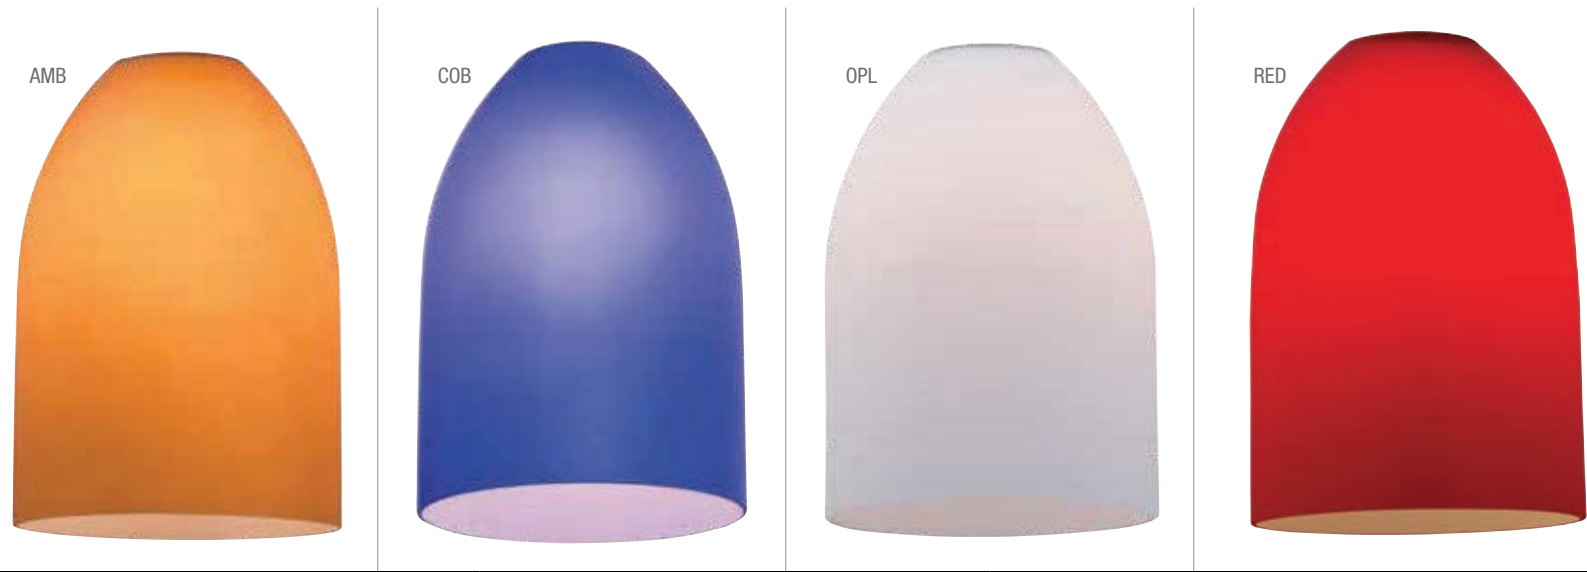

2 3 1 1 8 Inari Silk Pinot Midi Pendant Glass Shade

Finish	AMB COB OPL RED WAMB WRED WWHT
Dimensions	D 5.25" H 7.5"

23118 Mat Glass Finishes