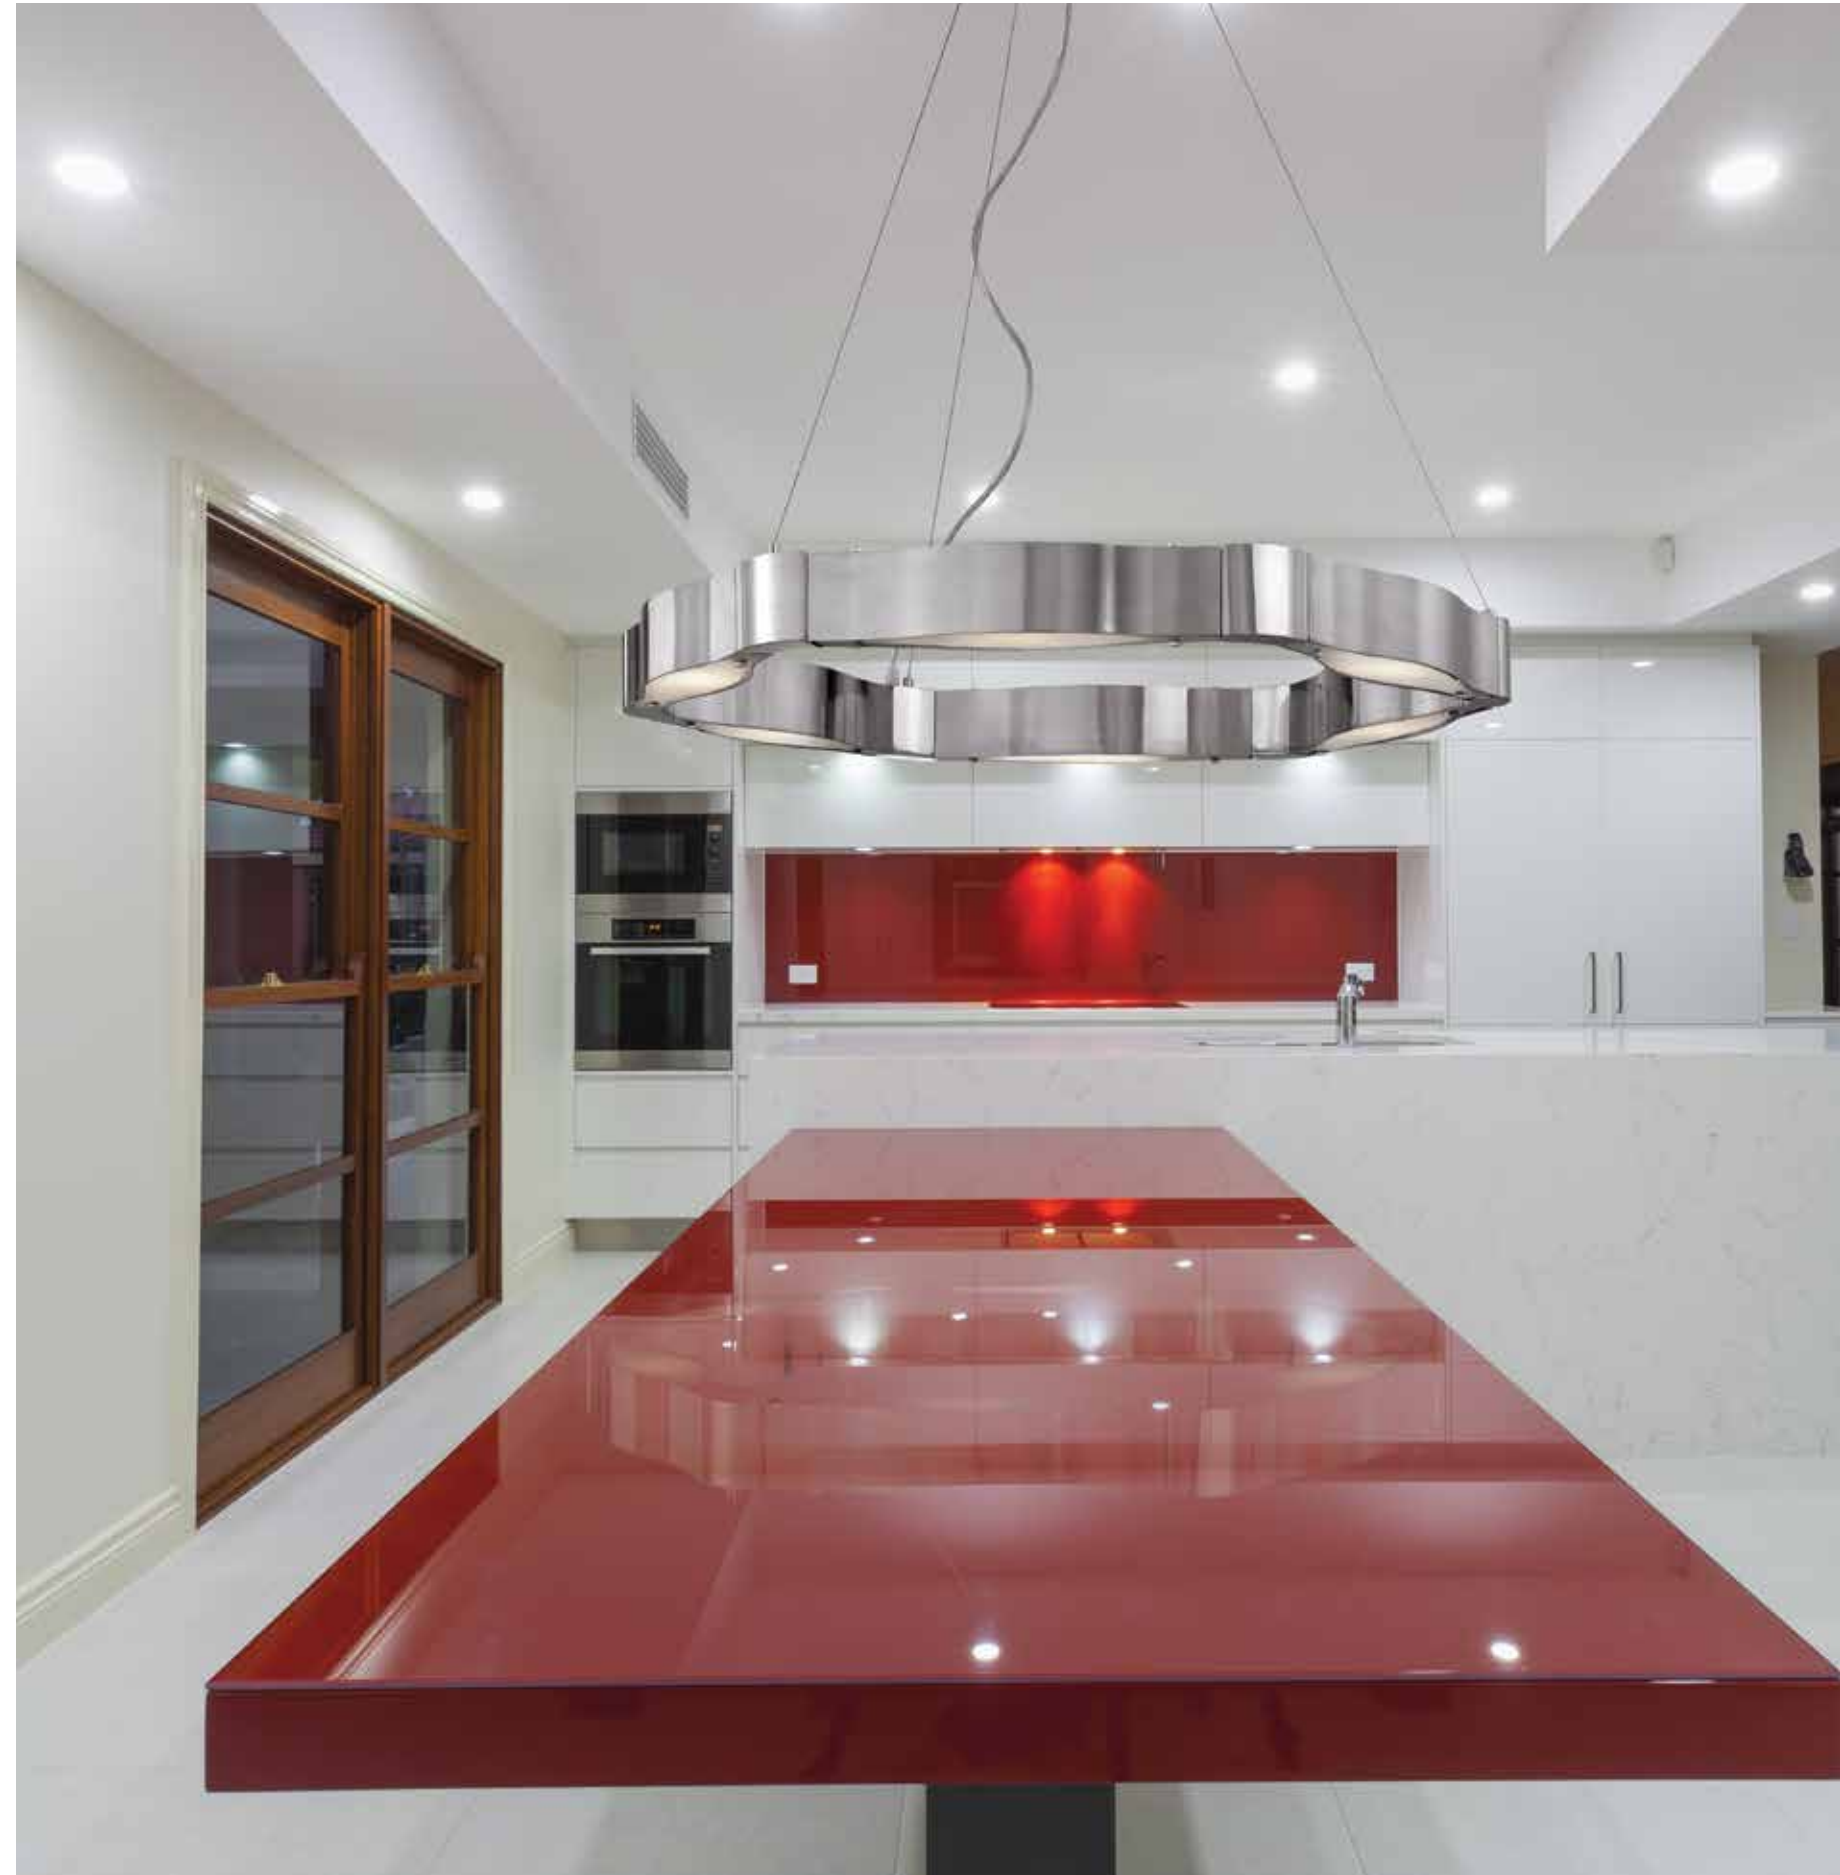

Meteor LED Pendant with Prismatic Lens

Finish	Supplied Lamps, 10ft Aircraft Cable and Cord					CETL Ceiling Dry
Model	Wattage	Base	Type	Kelvin	NomLumen	Dimensions
A 70083LEDD-BSL/ACR Dimmable	12Lt x 3w	Module	85CRI LED	3000k	1920Lm	D 18" H 4.5" oah 10 to 125"
B 70084LEDD-BSL/ACR Dimmable	16Lt x 3w	Module	85CRI LED	3000k	2560Lm	D 23" H 4.5" oah 10 to 125"