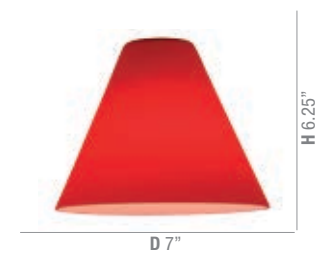

Canopy for R type Rod Suspension
Dimensions D 5.25" H 1.4"

Canopy for C type Cord Suspension
Dimensions D 5.25" H 1.4"