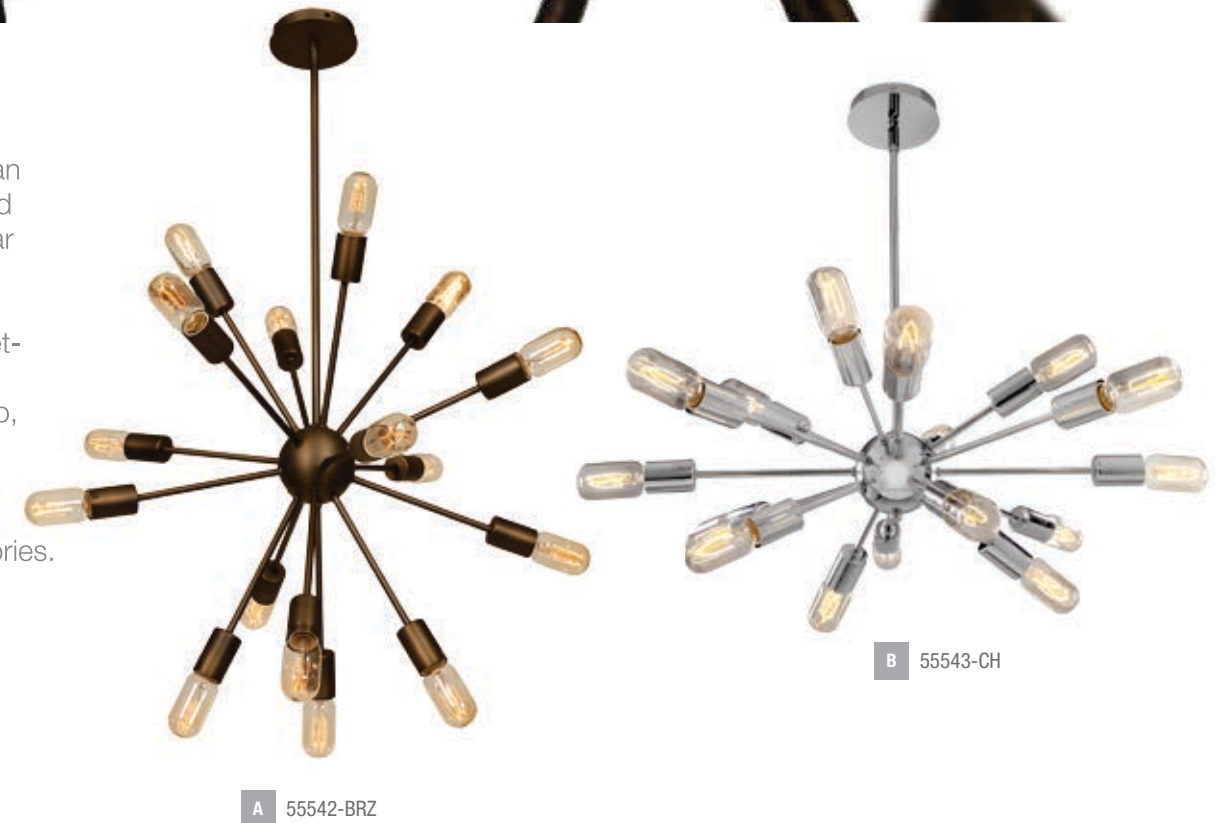

FLUX | COLLECTION

Retro vintage and industrial in nature, Flux is a mod twist on an old favorite. Chrome or brushed bronze finishes paired with clear or smoked glass, allows for seamless placement in either a contemporary or transitional settings. Inclusive, replica vintage Edison bulbs allow for that retro, "Menlo Park" look. Bring home your application by pairing Flux with the right mix of vintage or industrial furniture and accessories.