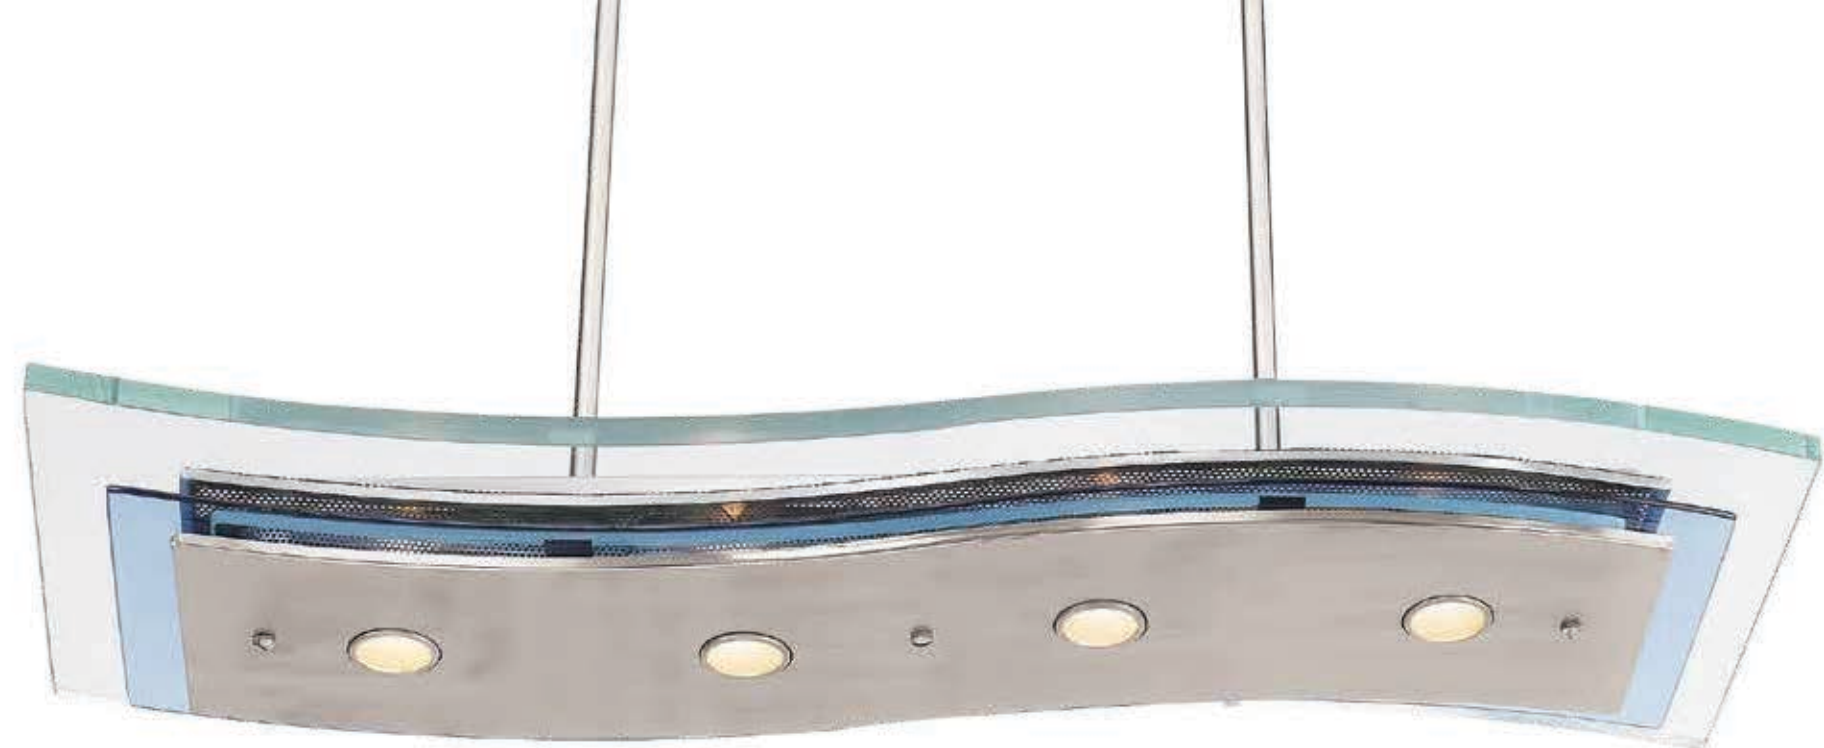

AQUARIUS | COLLECTION

Cast your mind back to the late 1960's, early 70's and the hit musical "Hair", there you will find the inspiration for the Aquarius Collection. A whimsical metal panel placed upon clear edged, center frosted glass, designed to take you back to an era when shiny metals and geometric shapes were all the rage. Aquarius is a revival of some of those elements, yet clearly updated. Pendant, large or small, perhaps a wall sconce, all available in halogen or energy efficient CFL or LED. - "Aquarius, far out"