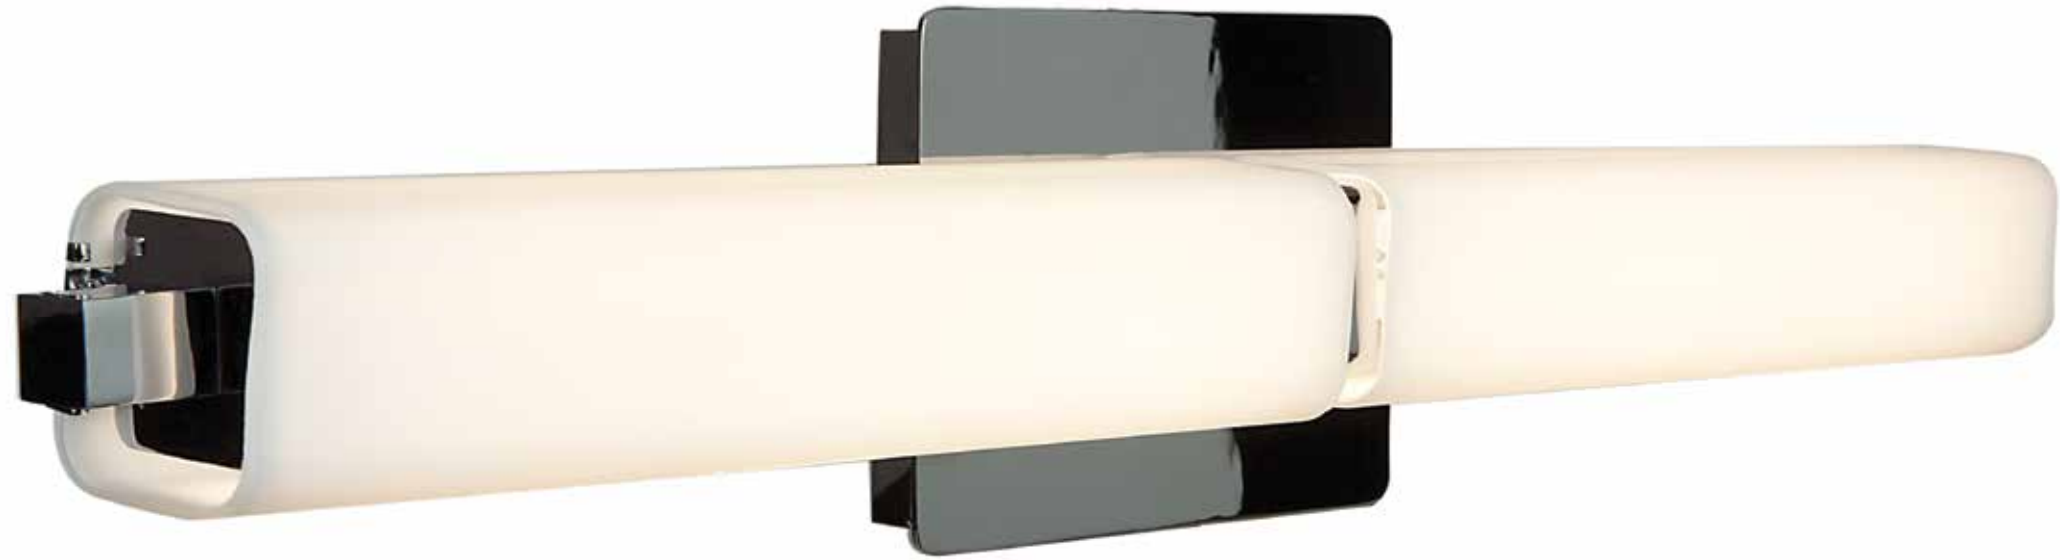

70036LEDD-CH/OPL