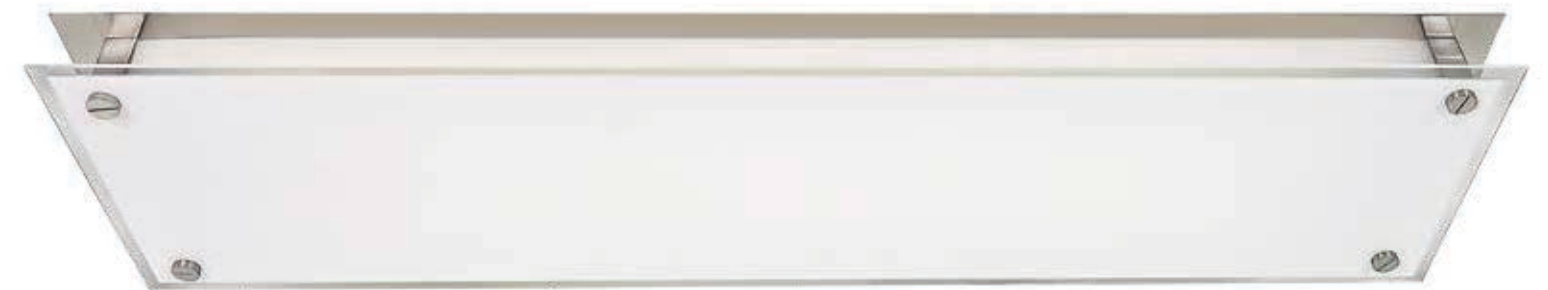

Vision Fluorescent Ceiling or Wall Fixture

Finish BS Glass FST Dimensions L 38.25" W 9.9" H 4" Canopy L 34.6" W 6.75" H 1.4"

Model	Wattage	Type	Base	Kelvin	Lumen	Included
31030-BS/FST	2Lt x 39w	T-5 HO	Bi-Pin	3000k	6200Lm	Lamps

Certification CETL Ceiling Wall Damp