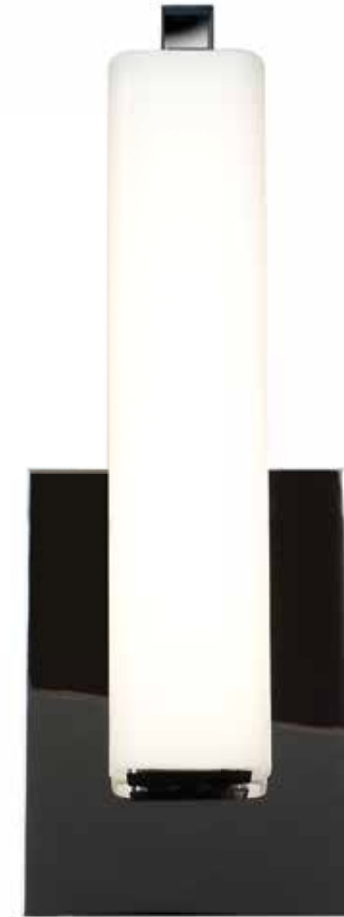

70034LEDD-CH/OPL