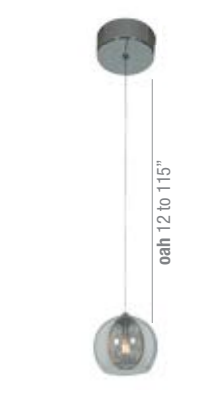

C 52078-CH/CLR

B 52077-CH/CLR

A 52076-CH/CLR

A D 14" H 4"

B D 12" H 4"

C D 4" H 4"

Pg 46

Aeria Metal Foil Pendants, Encapsulated in Clear Glass