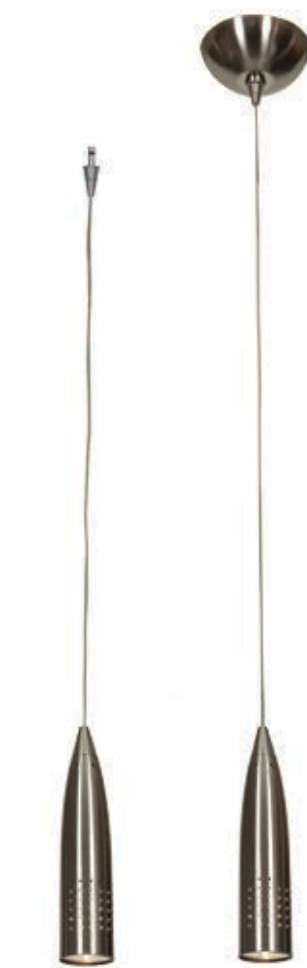

52001UJ-0-BS

52001-BS

52001UJ Odyssey Steel Bullet Pendant

Finish BRZ BS RGLD

CETL Ceiling Dry

Model	Wattage	Base	Type	Kelvin	NomLumen	Dimensions	Supplied
52001UJ-0-__	1Lt x 35w	GU-5.3	MR-16	2900k	360Lm	D 2" H 9.25" oah 15 to 120"	Lamp, 10ft Co-Axial Cable
52001UJLED-0-__	1Lt x 5.5w	GU-5.3	MR-16	3000k	346Lm	D 2" H 9.25" oah 15 to 120"	Lamp, 10ft Co-Axial Cable
52001-__	1Lt x 35w	GU-5.3	MR-16	2900k	360Lm	D 2" H 9.25" oah 15 to 120"	Lamp, 10ft Co-Axial Cable, 87106UJ Canopy
52001LED-__	1Lt x 5.5w	GU-5.3	MR-16	3000k	346Lm	D 2" H 9.25" oah 15 to 120"	Lamp, 10ft Co-Axial Cable, 87106UJ Canopy