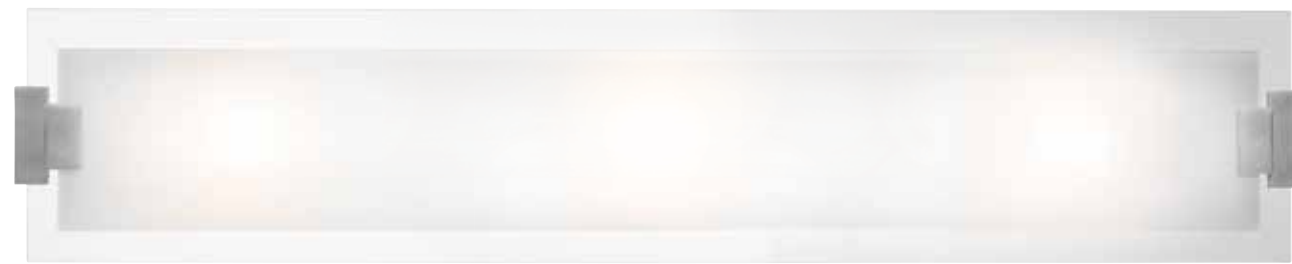

A 62256-BS/FST

B 62257-BS/FST

Plasma Wall Vanity Fixture

Finish BS Glass FST		Supplied Lamps					CETL Wall Damp		
Model	Wattage	Base	Type	Kelvin	NomLumen	Fixture Dimensions	Backplate Dimensions		
A 62256-BS/FST	2Lt x 100w	R7s	J-118 Halogen	2900k	3300Lm	W 24" L 7" Ext 3"	L 21" W 4.5" Ext 1.75"		
C62256BSFSTEH3218Q	2Lt x 18w	G24q-2	Quad Fluorescent	2700k	2500Lm	W 24" L 7" Ext 3"	L 21" W 4.5" Ext 1.75"		
B 62257-BS/FST	3Lt x 100w	R7s	J-118 Halogen	2900k	4950Lm	W 36" L 7" Ext 3"	L 33.1" W 4.5" Ext 1.75"		
C62257BSFSTEN1313Q	3Lt x 13w	G24q-1	Quad Fluorescent	2700k	2700Lm	W 36" L 7" Ext 3"	L 33.1" W 4.5" Ext 1.75"