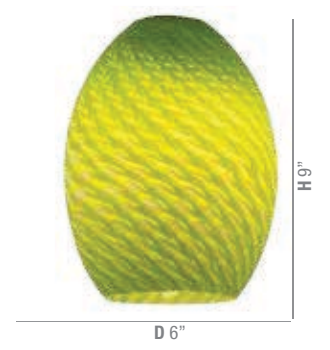

Example for selecting model choice with lamping, suspension, finish and glass color

Model	Lamp Type	Suspension	Finish	Glass Finish	Completed SKU
28023	1	C	BS	PLMFB	28023-1C-BS/PLMFB

Suspension System and Lamping Specifications

	Wattage	Type	Base	Kelvin	Lumen	Included
1C	1Lt x 100w	A-19	E-26			12ft Clear Cord with BS Black Cord with ORB
1R	1Lt x 100w	A-19	E-26			Rods 6"16"22", 10ft Cord, Integral Slope Adapter
2C	1Lt x 18w	Spiral	GU-24	2700k	1250Lm	12ft Clear Cord with BS Black Cord with ORB, Lamps
2R	1Lt x 18w	Spiral	GU-24	2700k	1250Lm	Rods 6"16"22", 10ft Cord, Integral Slope Adapter, Lamps

Certification Ceiling Dry CUL