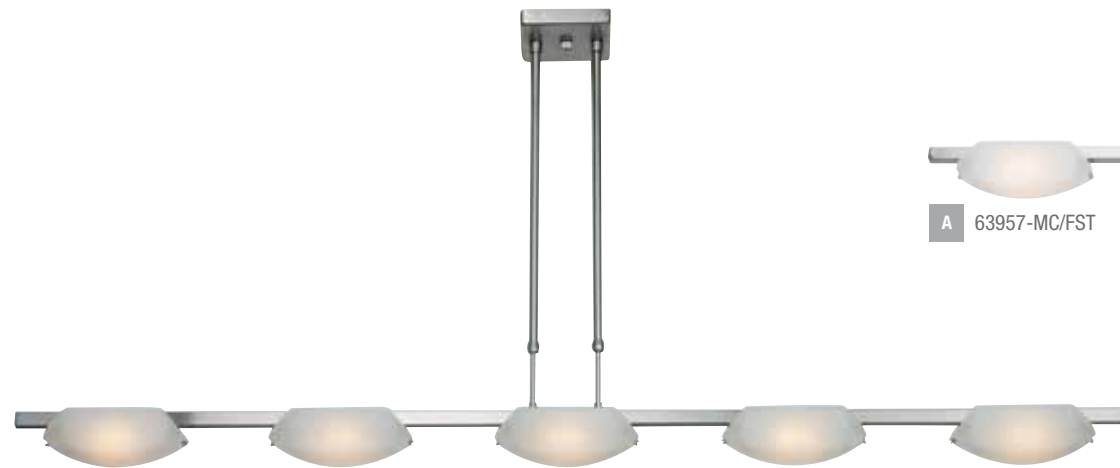

C 63959-MC/FST

Nido Chandelier and Pendants, Heavy Molded Frosted Glass supported with Spring Steel Clips

Finish MC ORB Glass FST		Supplied Lamps, 2 Rod Combinations (Telescopic and 6" Rods)				CETL Ceiling Dry
Model	Wattage	Base	Type	Kelvin	NomLumen	Dimensions
A 63957-___/FST	3Lt x 100w	R7s	J-78 Halogen	2900k	4950Lm	H 4" oah 11 to 35" W 5" L 32"
B 63958-___/FST	4Lt x 100w	R7s	J-78 Halogen	2900k	6600Lm	H 4" oah 11 to 35" W 5" L 42.5"
C 63959-___/FST	5Lt x 100w	R7s	J-78 Halogen	2900k	8250Lm	H 4" oah 11 to 35" W 5" L 53.5"
D 63962-___/FST	6Lt x 100w	R7s	J-78 Halogen	2900k	9900Lm	H 4" oah 11 to 35" W 3" L 29.25"

Nido Wall Vanity and Ceiling Fixtures, Heavy Molded Frosted Glass supported with Spring Steel Clips

Finish MC ORB Glass FST		Supplied Lamps				CETL Ceiling Dry
Model	Wattage	Base	Type	Kelvin	NomLumen	Dimensions
A 63953-___/FST	3Lt x 100w	R7s	J-78 Halogen	2900k	4950Lm	H 3.75" L 14.25" W 14.25"
B 63960-___/FST	3Lt x 100w	R7s	J-78 Halogen	2900k	4950Lm	H 5" W 5" L 32" Ext 5"
C 63961-___/FST	4Lt x 100w	R7s	J-78 Halogen	2900k	6600Lm	H 5" W 3" L 42" Ext 5"