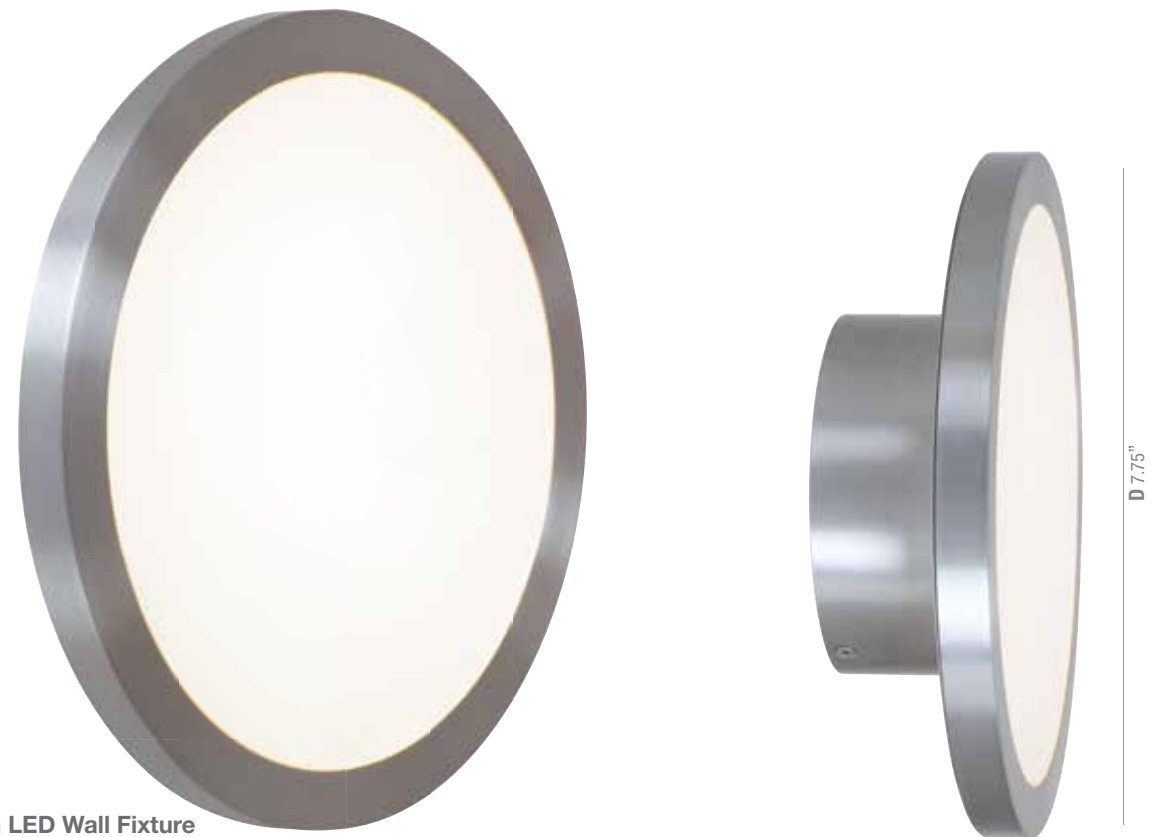

LedOrb Wet Location LED Wall Fixture

Finish SAT Glass ACR		Supplied Lamps					CETL Wall Wet
Model	Wattage	Base	Type	Kelvin	NomLumen	Fixture Dimensions	Backplate Dimensions
20394LED-SAT/ACR	1Lt x 12w	Module	85CRI LED	3000k	500Lm	D 7.75" Ext 2.5"	D 6" Ext 1.5"

Ext 2.5"