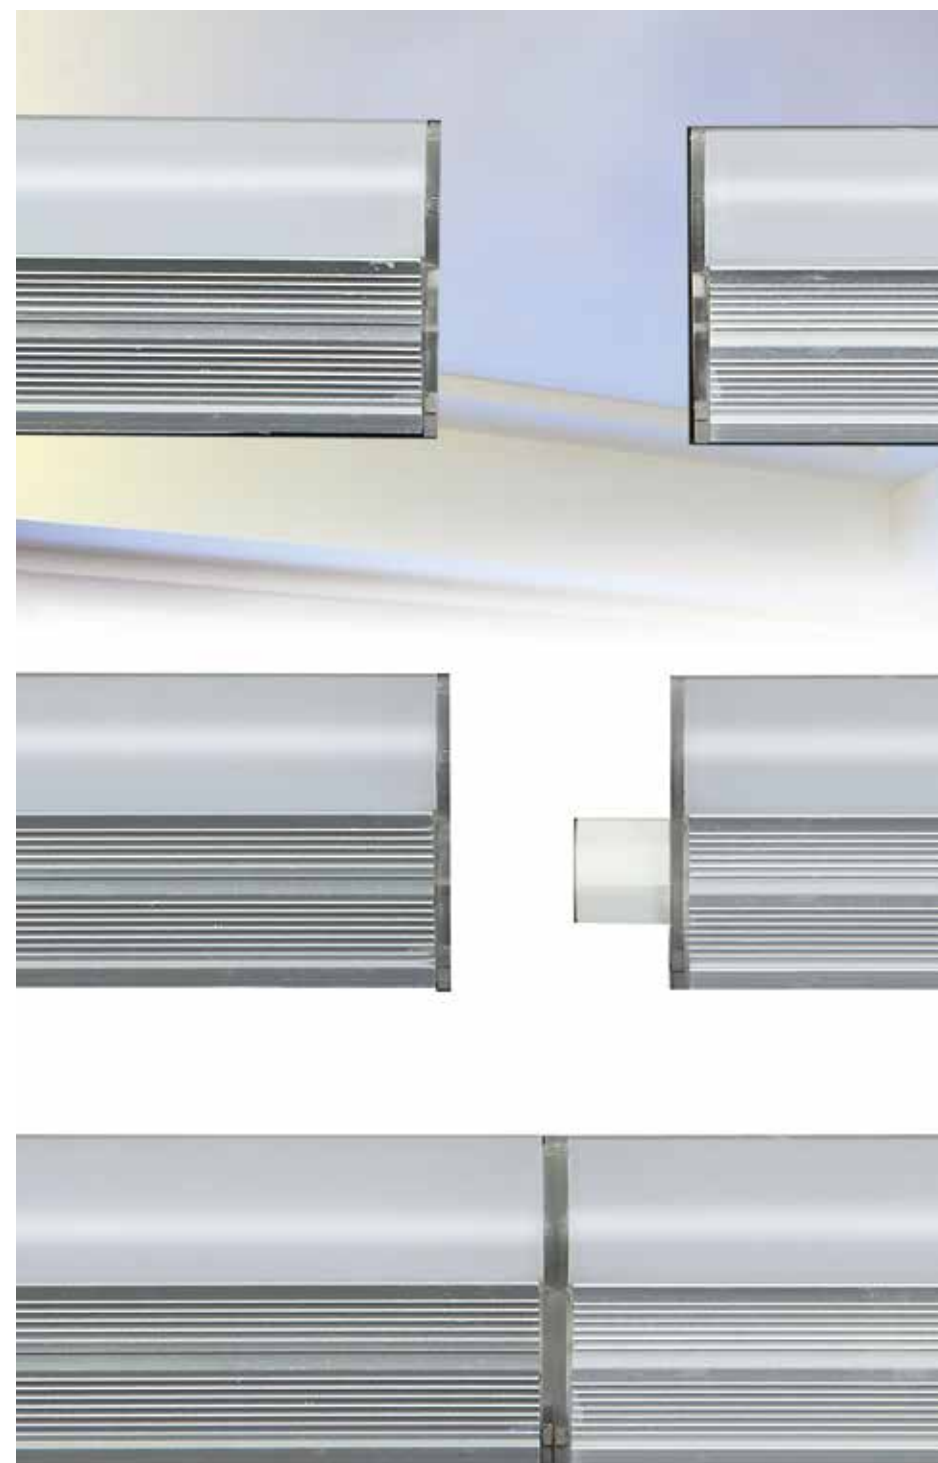

InteLED

Building Blocks of Light

COVE | UNDERCABINET | WALL GRAZING | DISPLAY | TOE KICKS