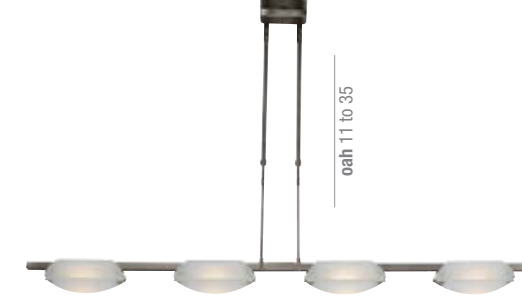

B L 42.5" x W 5"