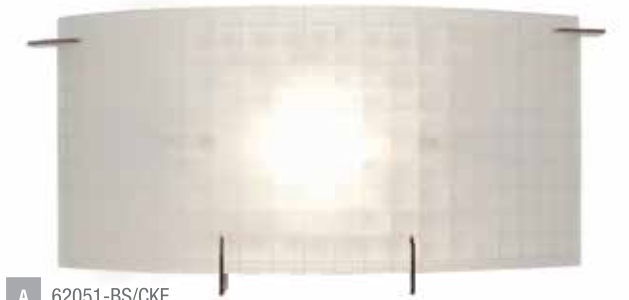

A 62051-BS/CKF