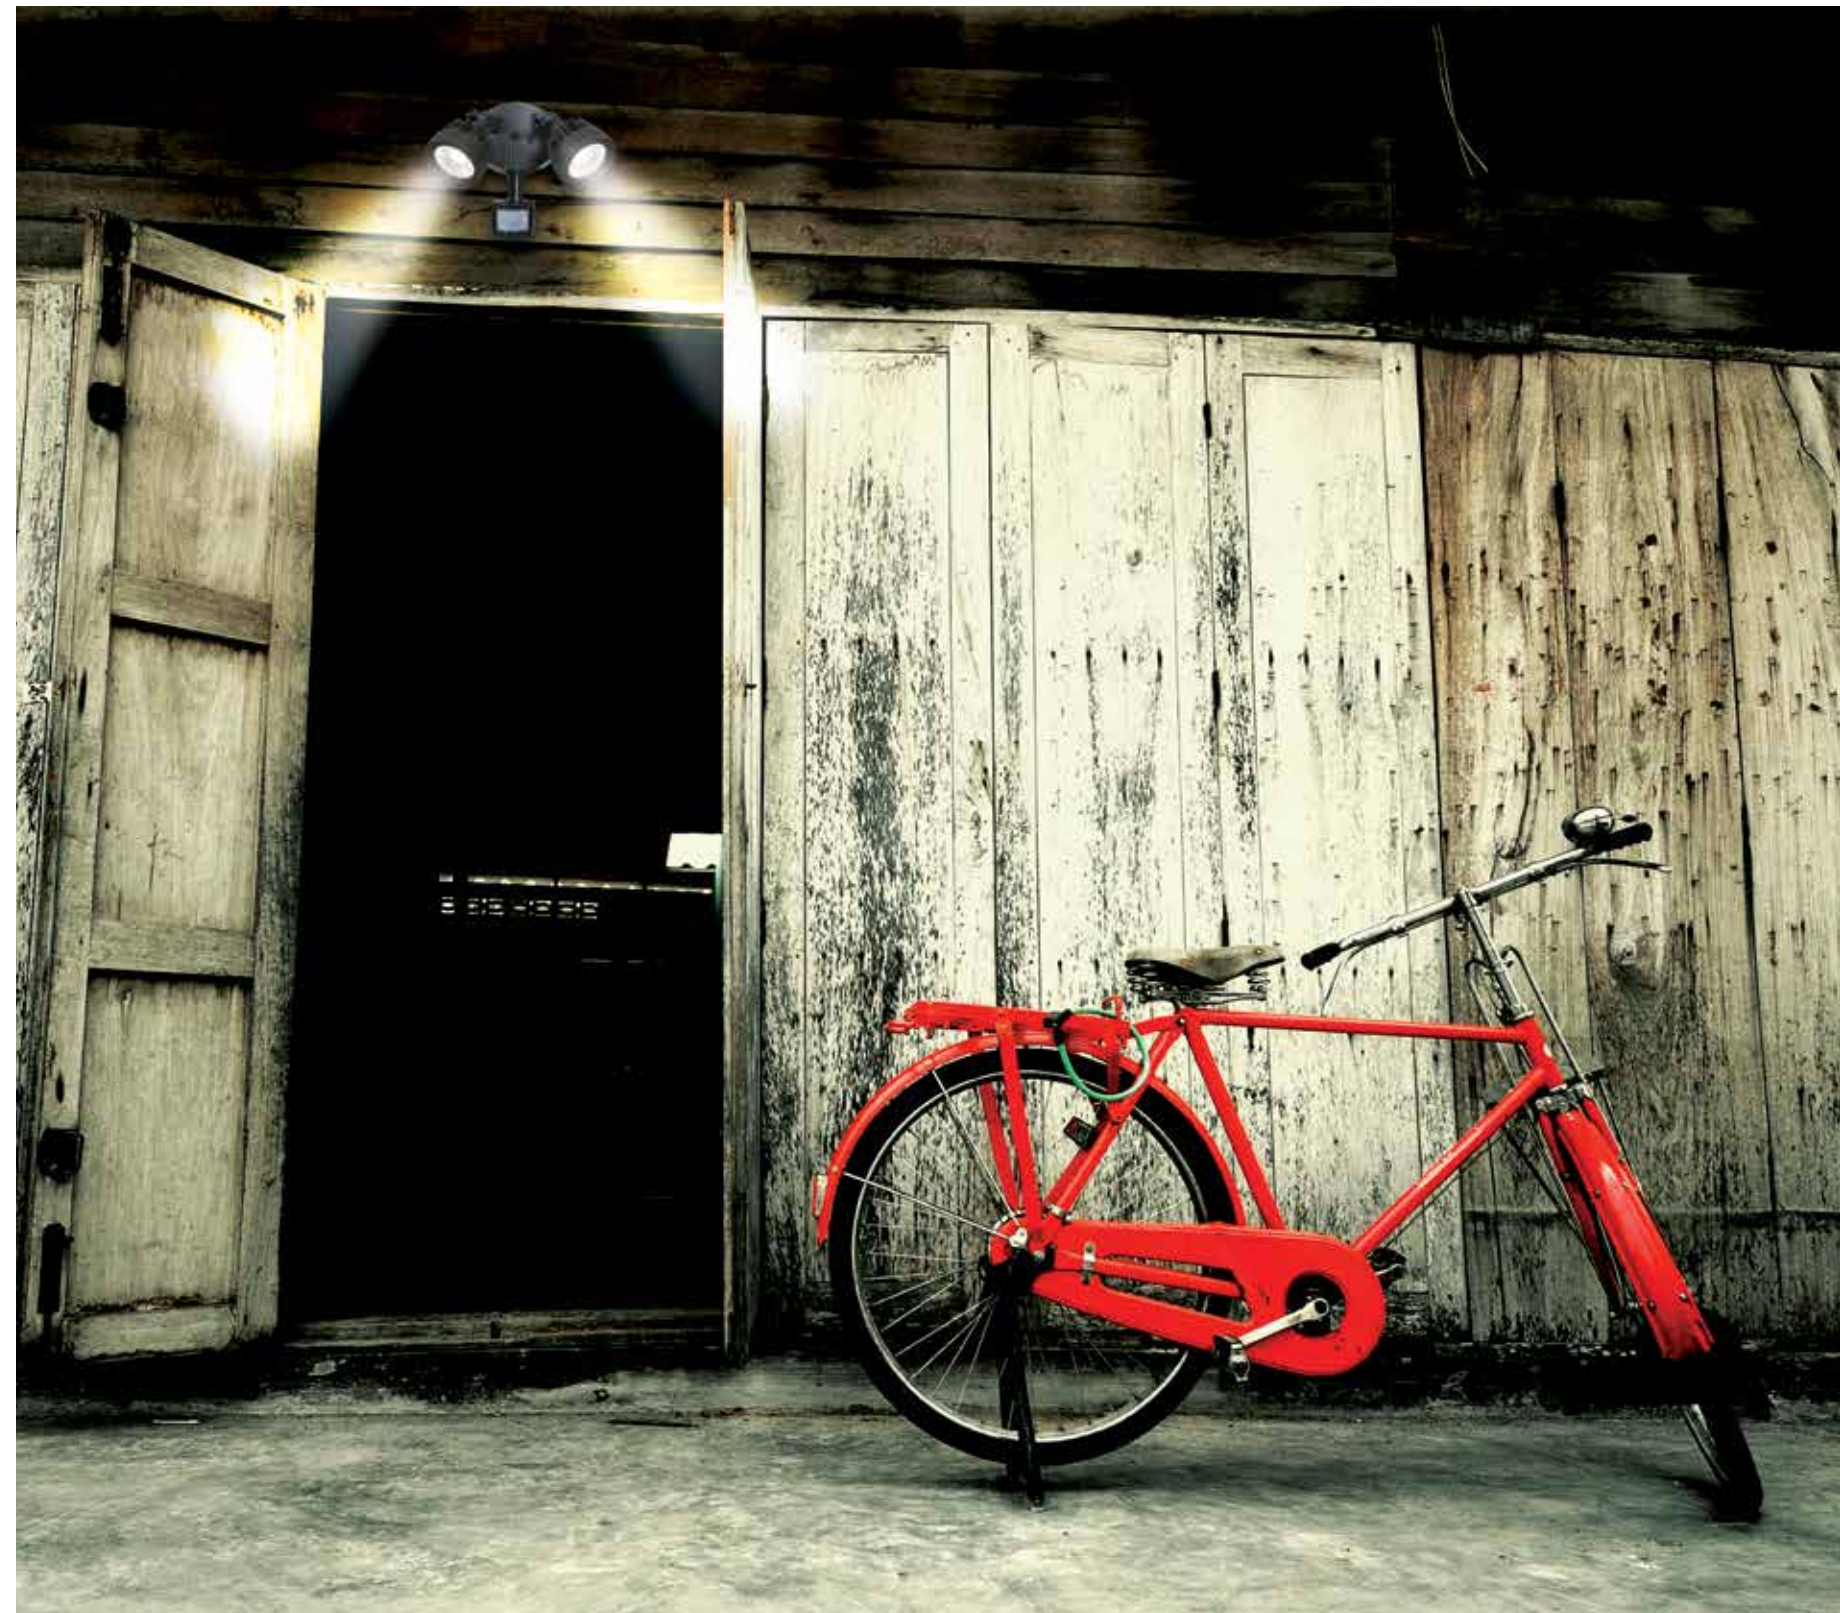

Odyssey Wall Mounted Task Lamp with On/Off switch

Finish	BRZ BS	Supplied Lamps					CETL Wall Dry
Model	Wattage	Base	Type	Kelvin	NomLumen	Fixture Dimensions	Backplate Dimensions
62088-___	1Lt x 35w	GU-10	MR-16 Halogen	2900k	320Lm	H 26" W 6.25" L 5 To 20"	L 4.9" W 4.9" Ext 0.75"

EXTERIOR