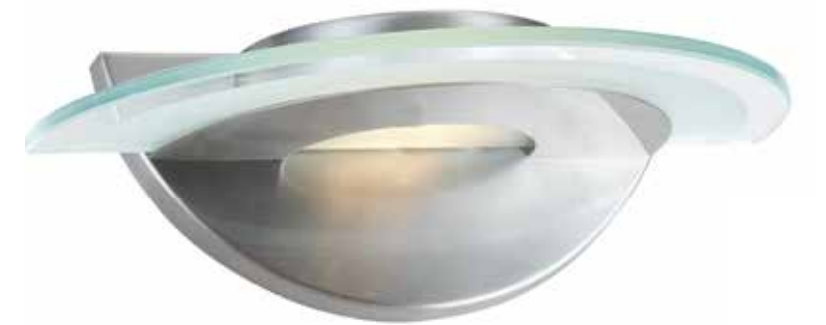

Pg 74

Helius Wall Sconce

Finish BS	Glass CFR	Dimensions L 12" H 4.5" Ext 6.75" Back-Plate: L 9.75" W 4.25" H .75"				
Model	Wattage	Base	Type	Kelvin	Lumen	Included
50483-BS/CFR	1Lt x 100w	R7s	J-78	2900k	1650Lm	Lamps

Certification Wall Dry Location CETL