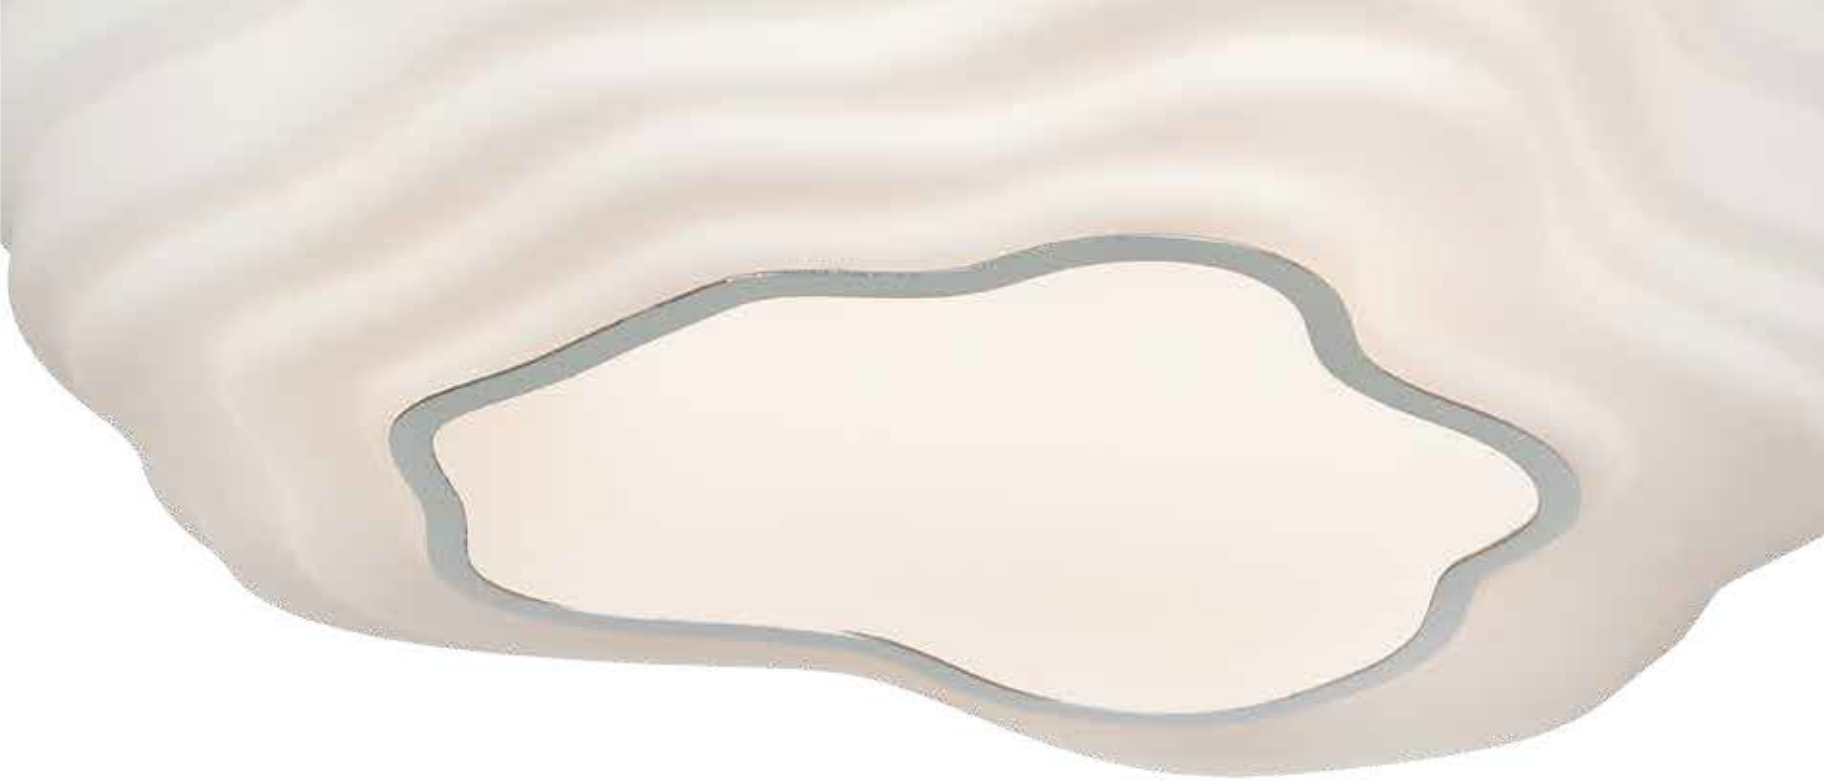

NIMBUS | COLLECTION

The organic shape of the Nimbus collection is notably on point with design trends. The stark contrast of the opal glass outlined with chrome keeps this collection distinctly contemporary. Aircraft cable with grip lock adjustability sustains the minimalist features of Nimbus.

Nimbus Abstract Glass Flush-Mount and Aircraft Cable Pendant

Finish CH Glass OPL							CETL Ceiling Damp
Model	Wattage	Base	Type	Kelvin	NomLumen	Dimensions	Supplied
20686-CH/OPL	3Lt x 60w	E-26	A-19 Medium Base	2700k	2400Lm	H 4.5" W 16.5" L 17.7"	
A C20686CHOPLN1218B	2Lt x 18w	GU-24	Spiral Fluorescent	2700k	2500Lm	H 4.5" W 16.5" L 17.7"	Lamps
20686LEDD-CH/OPL Dimmable	1Lt x 30w	Module	90CRI LED	3000k	3057Lm	H 4.5" W 16.5" L 17.7"	Lamps
20687-CH/OPL	3Lt x 60w	E-26	A-19 Medium Base	2700k	2400Lm	H 4.5" oah 11 to 125" W 16.5" L 17.7"	10ft Aircraft Cable and Cord
B C20687CHOPLN1226B	2Lt x 26w	GU-24	Spiral Fluorescent	2700k	3420Lm	H 4.5" oah 11 to 125" W 16.5" L 17.7"	Lamps, 10ft Aircraft Cable and Cord
20687LEDD-CH/OPL Dimmable	1Lt x 30w	Module	90CRI LED	3000k	3057Lm	H 4.5" oah 11 to 125" W 16.5" L 17.7"	Lamps, 10ft Aircraft Cable and Cord

FAMILIES

35