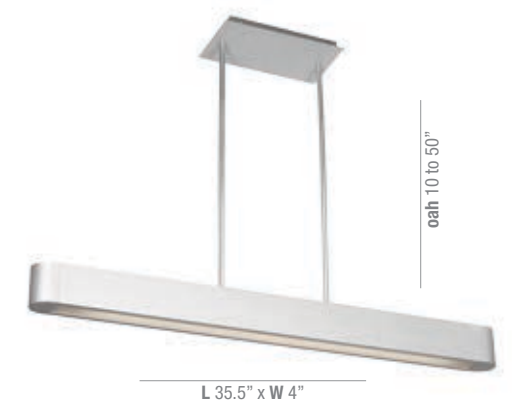

Indium Pendant

Finish BS Glass OPL							Certification CETL Ceiling Dry
Model	Wattage	Base	Type	Kelvin	NomLumen	Dimensions	Supplied
31012-BS/OPL	1Lt x 39w	Bi-Pin	T-5 HO Linear Fluorescent	3000k	3100Lm	oah 10 to 50" L 35.5" W 4"	Lamps, Rods 6"16"22", 10ft Cord, Slope Adapter's