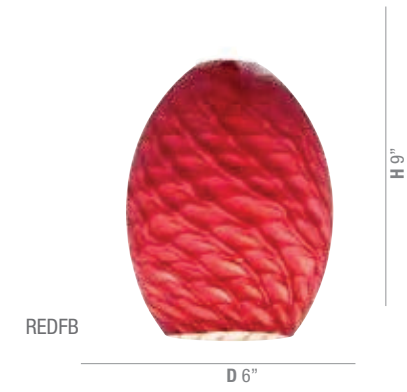

2 3 1 2 3 Brandy FireBird Midi Pendant Glass Shade

Finish	AMBFB ASKY LGRFB PLMFB RUSKY REDFB WHTFB
Dimensions	D 6" H 9"