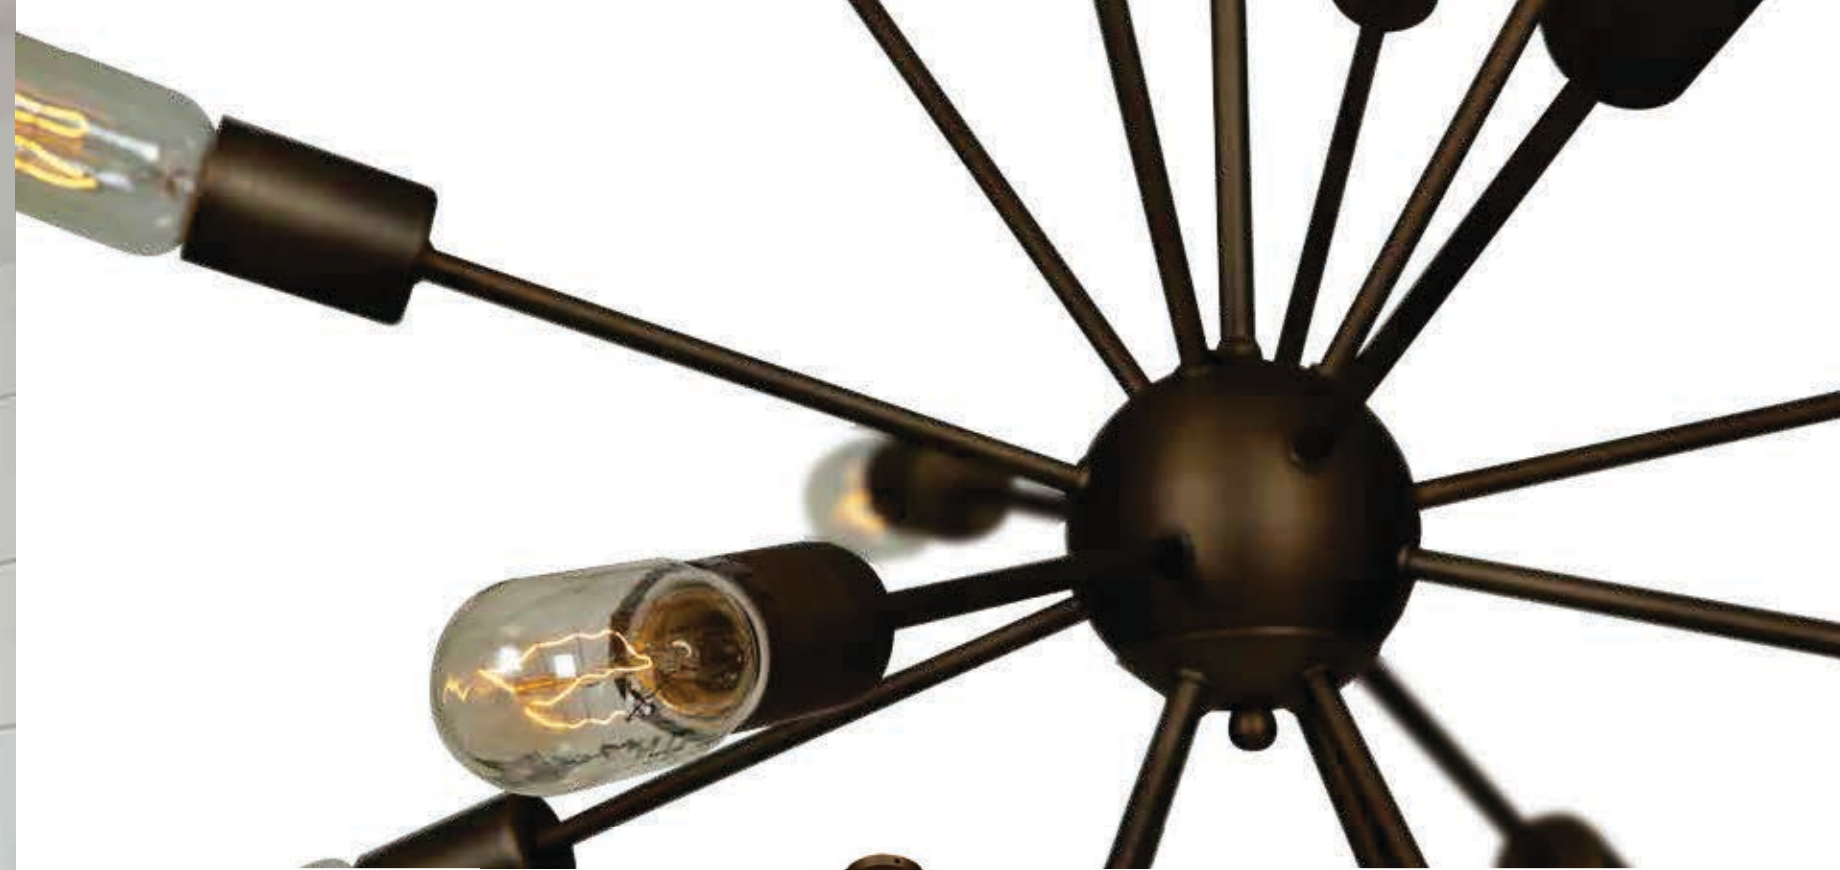

FLUX | COLLECTION

Retro vintage and industrial in nature, Flux is a mod twist on an old favorite. Chrome or brushed bronze finishes paired with clear or smoked glass, allows for seamless placement in either a contemporary or transitional settings. Inclusive, replica vintage Edison bulbs allow for that retro, "Menlo Park" look. Bring home your application by pairing Flux with the right mix of vintage or industrial furniture and accessories.

Flux Vintage Lamped Chandeliers

Finish		Supplied				CETL Ceiling Dry	
Model	Wattage	Base	Type	Kelvin	NomLumen	Dimensions	
A 55542-	16Lt x 40w	E-26	T-14 Incandescent	2700k	2160Lm	D 24" H 24" oah 24 to 36"	
B 55543-	16Lt x 40w	E-26	T-14 Incandescent	2700k	2160Lm	D 24" H 19" oah 19 to 36"