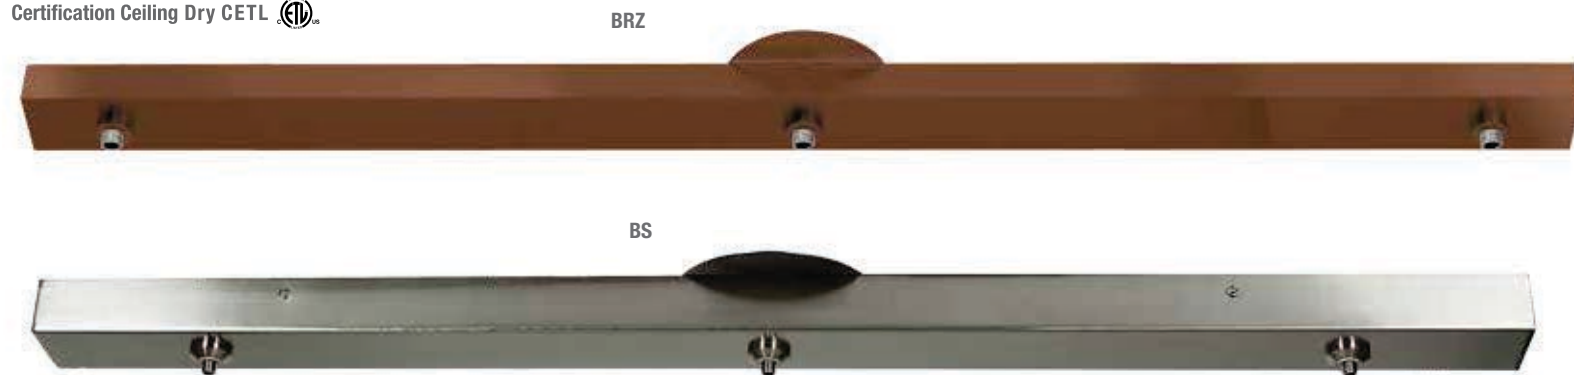

87122UJ Three Port Bar
Transformer incorporated within the canopy
Finish Available: BRZ BS
Dimensions: L 36" W 1.5"
Minimum Wattage: 50w Low voltage Halogen Lamps only
Dimmable: Yes
Compatible Pendants see Pg 265 -266

Certification Ceiling Dry CETL