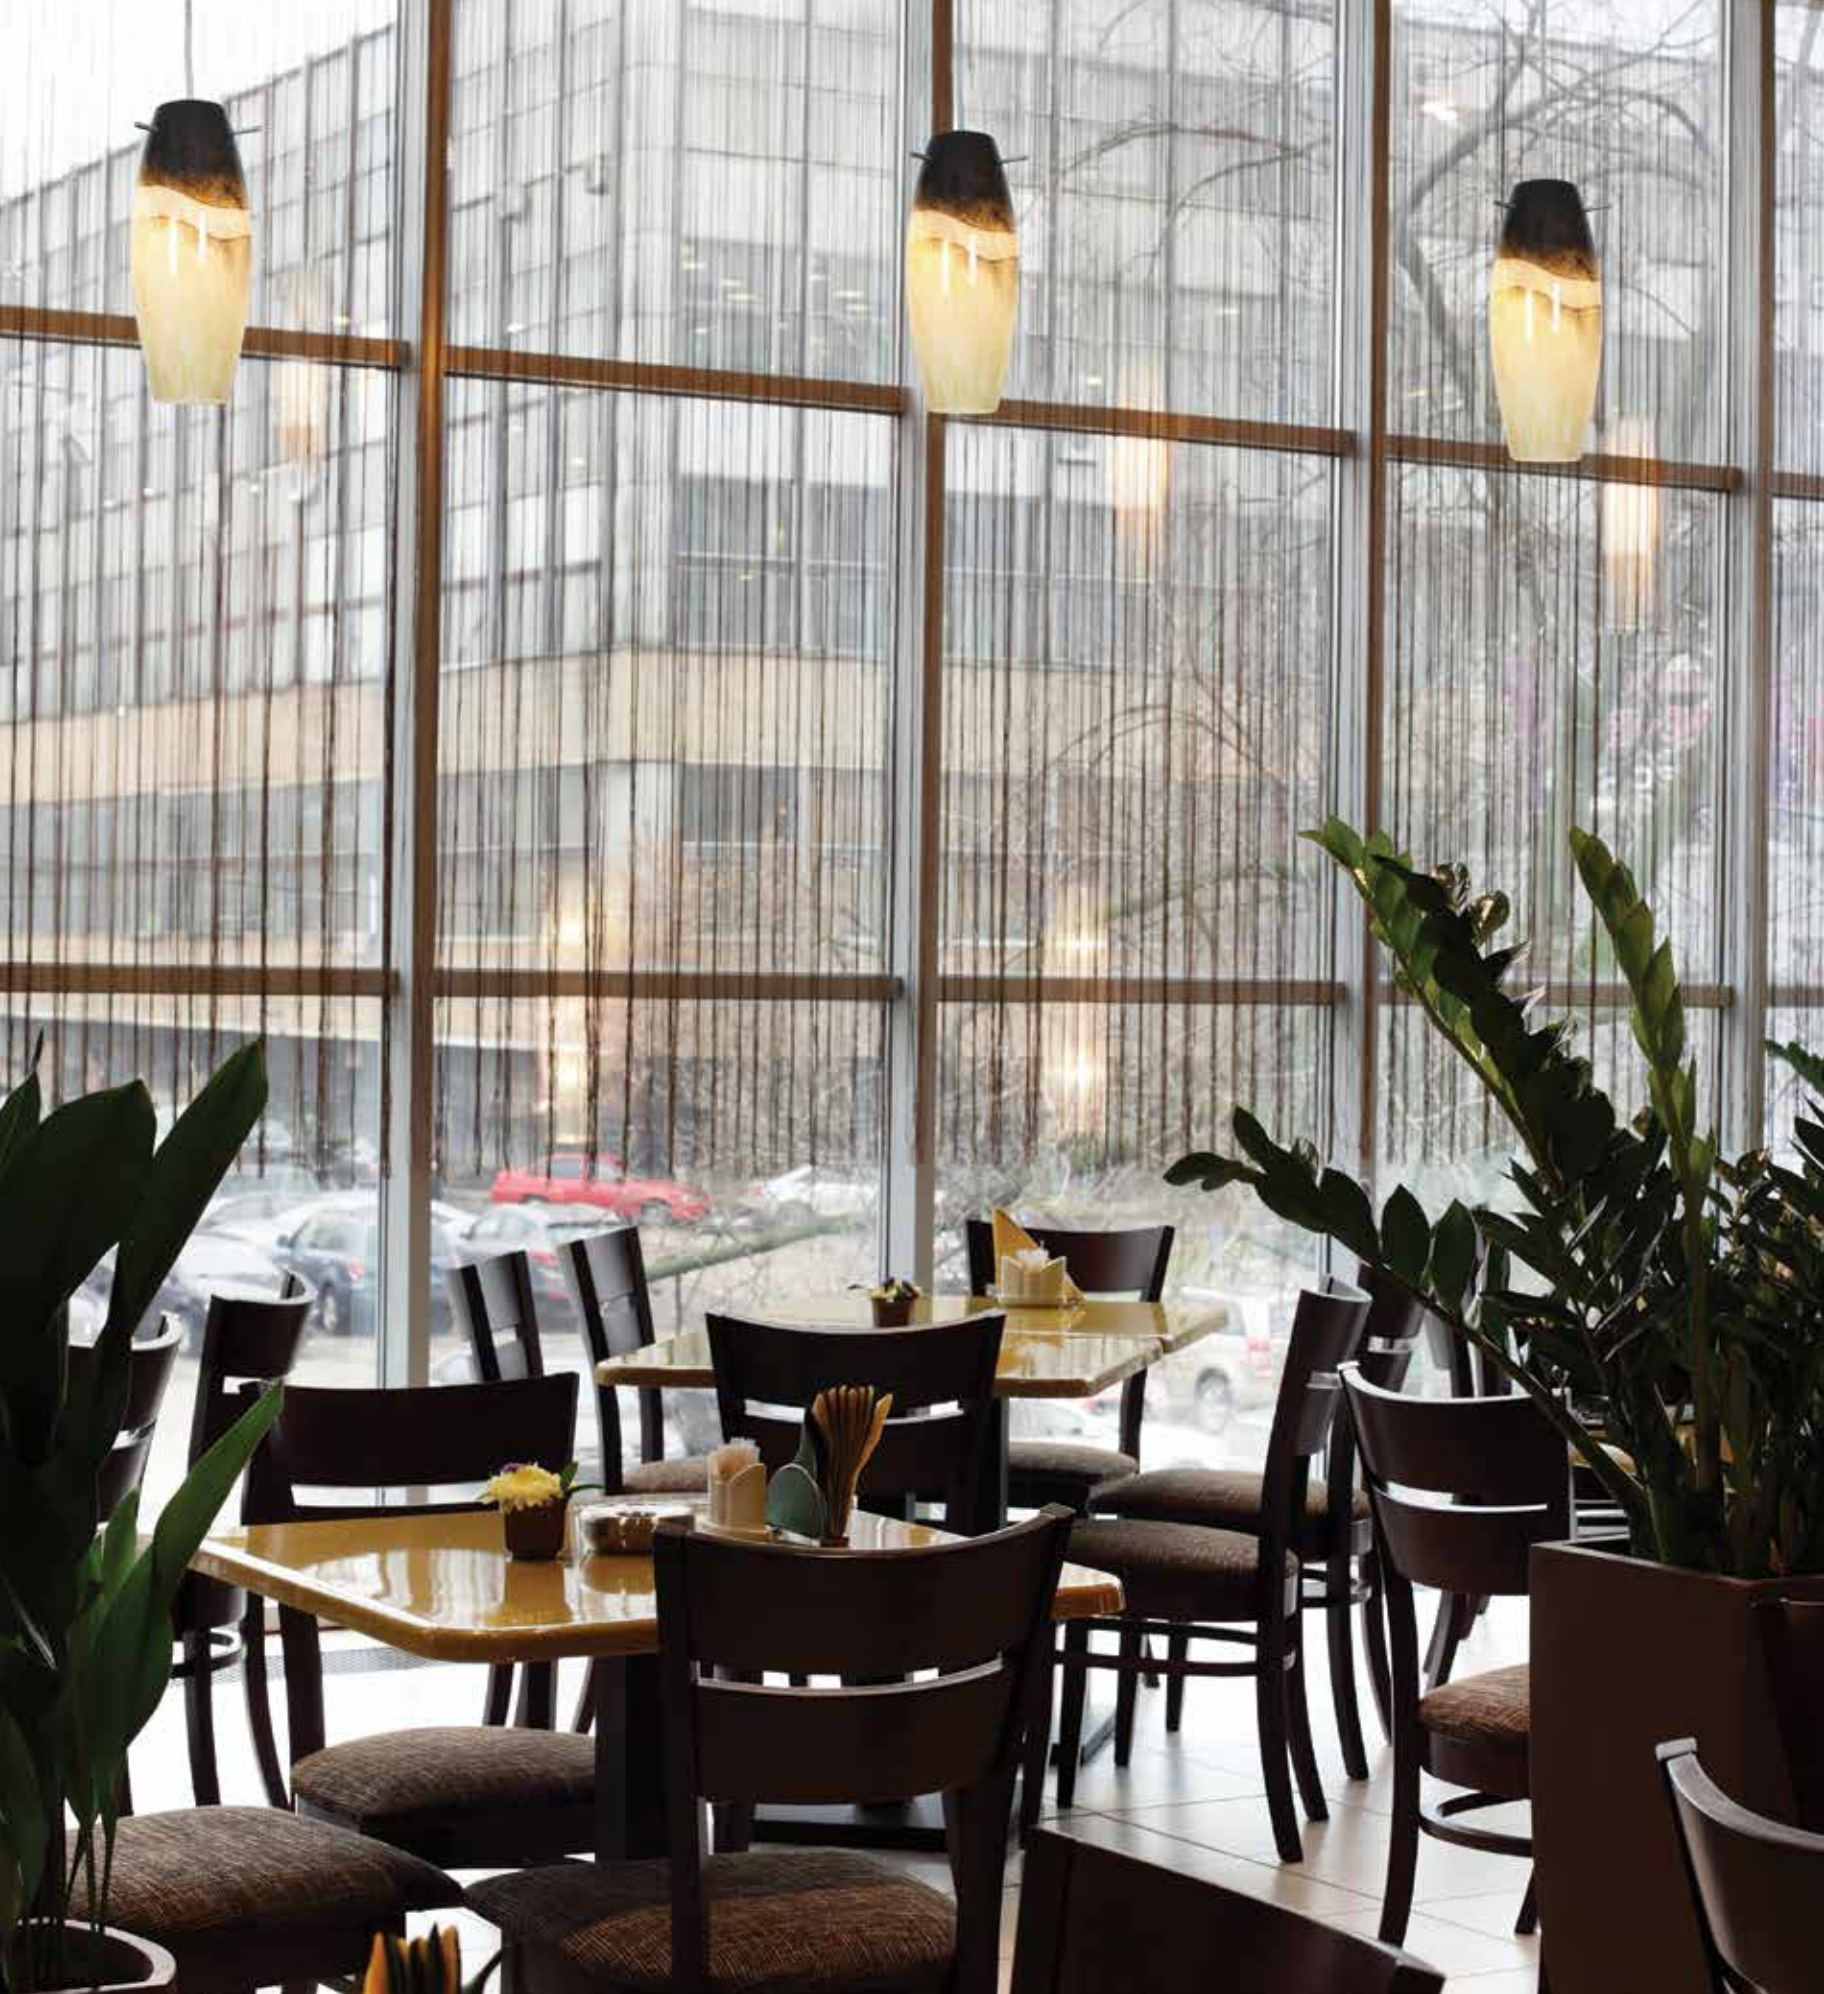

SDS

28024 Cabernet glass pendant

A reminiscence of Marble Stone fusing into each other, gives the Cabernet series a unique Earthy feel for blending into most all discerning interiors.

Model	Lamping	Suspension	Finish	Glass	Dimensions
28024	1 Incandescent	C Cord	BS	AMS BRS	D 4.9" H 12"
	2 Fluorescent	R Rod	ORB	SDS	

Example for selecting model choice with lamping, suspension, finish and glass color

Model	Lamp Type	Suspension	Finish	Glass Finish	Completed SKU
28024	1	C	BS	AMS	28024-1C-BS/AMS

Suspension System and Lamping Specifications

	Wattage	Type	Base	Kelvin	Lumen	Included
1C	1Lt x 100w	A-19	E-26			12ft Clear Cord with BS Black Cord with ORB
1R	1Lt x 100w	A-19	E-26			Rods 6"16"22", 10ft Cord, Integral Slope Adapter
2C	1Lt x 18w	Spiral	GU-24	2700k	1250Lm	12ft Clear Cord with BS Black Cord with ORB, Lamps
2R	1Lt x 18w	Spiral	GU-24	2700k	1250Lm	Rods 6"16"22", 10ft Cord, Integral Slope Adapter, Lamps

Certification Ceiling Dry CUL

Canopy for R type Rod Suspension
Dimensions D 5.25" H 1.4"

Canopy for C type Cord Suspension
Dimensions D 5.25" H 1.4"