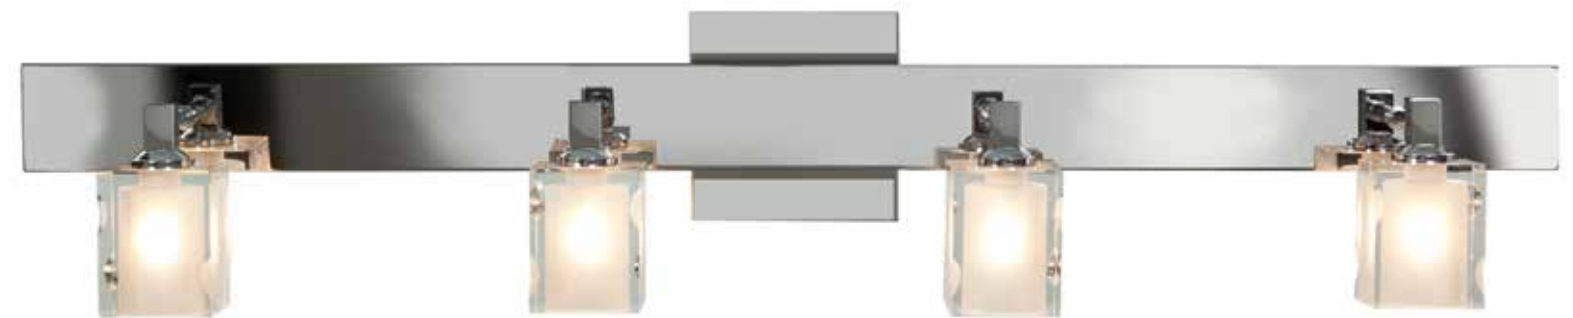

C 23918-CH/FCL

Glas_e Square Crystal Vanity Fixture

Finish CH Glass FCL		Supplied Lamps					CETL Wall Damp	
Model	Wattage	Base	Type	Kelvin	NomLumen	Fixture Dimensions	Backplate Dimensions	
A	23916-CH/FCL	1Lt x 60w	G9	G9 Halogen	2900k	800Lm	H 5.25" L 4.75" Ext 5.25" L 4.4" W 7.4" Ext 0.5"	
B	23917-CH/FCL	3Lt x 60w	G9	G9 Halogen	2900k	2400Lm	H 5.25" L 25" Ext 5.25" L 23.6" W 1.5" Ext 1"	
C	23918-CH/FCL	4Lt x 60w	G9	G9 Halogen	2900k	3200Lm	H 5.25" L 34" Ext 5.25" L 32.5" W 1.5" Ext 1"