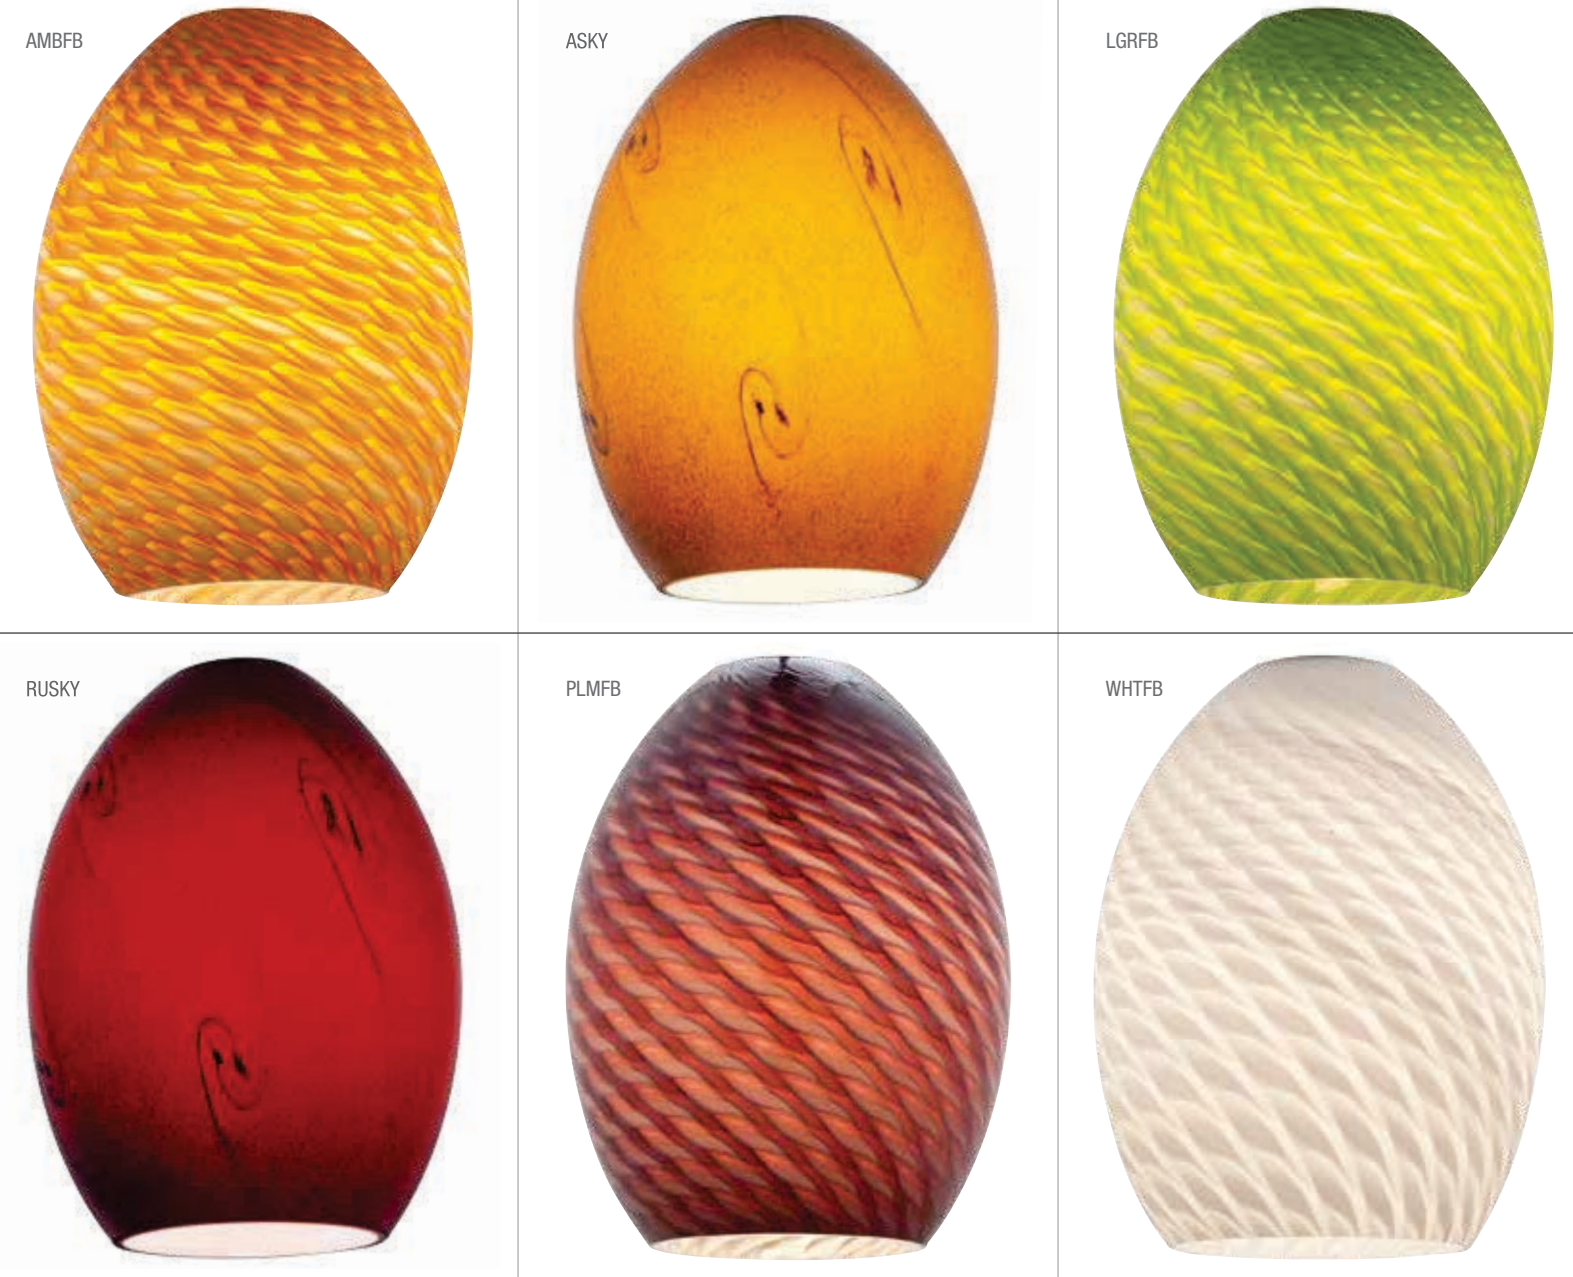

2 3 1 2 3 Brandy FireBird Midi Pendant Glass Shade

Finish	AMBFB ASKY LGRFB PLMFB RUSKY REDFB WHTFB
Dimensions	D 6" H 9"