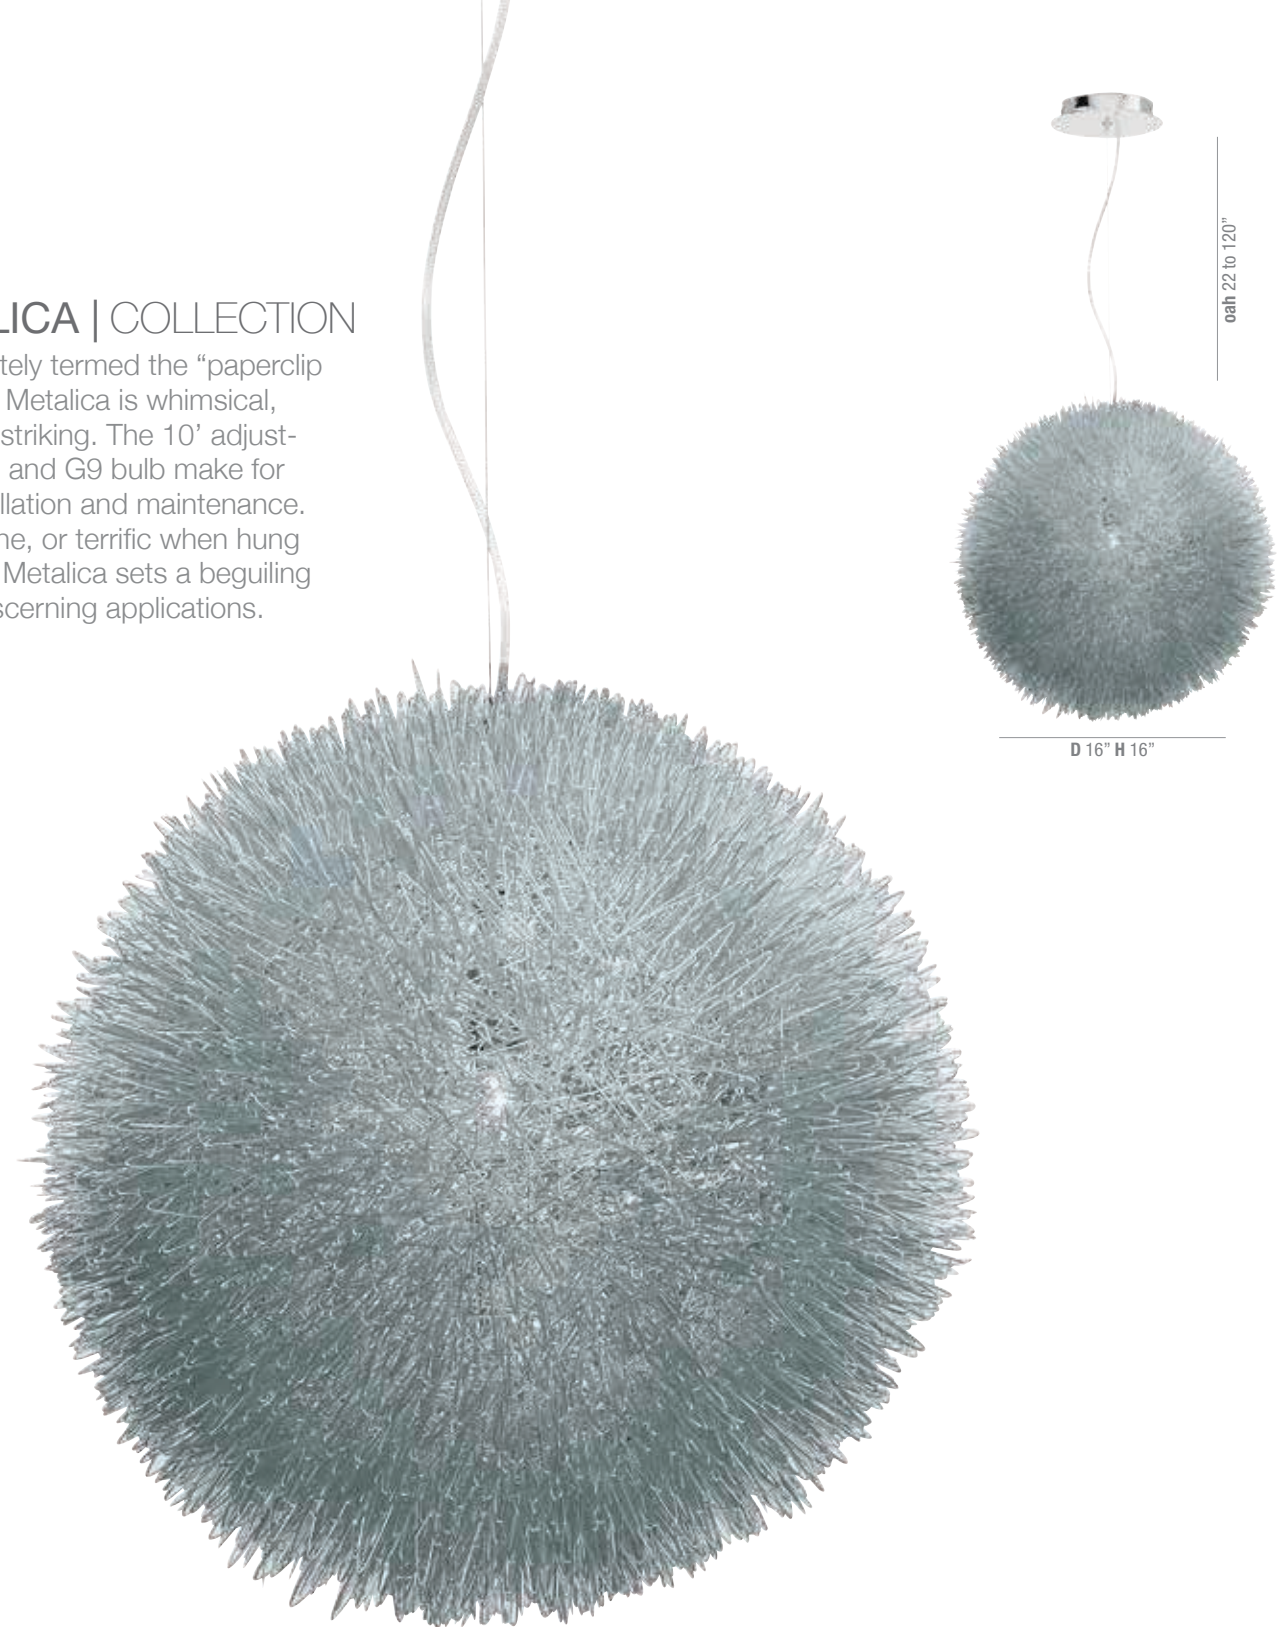

CALISTO | COLLECTION

Calisto's paper thin glass and distinctive shaped, line glass, bring to mind visions of the traditional Japanese lantern. To further add to the Zen like qualities of this simple, subtle pendant is the crisp white, unadorned finish on the glass shade. Calisto, bringing calm to a crazy world.

METALICA | COLLECTION

Affectionately termed the “paperclip pendant”, Metalica is whimsical, and quite striking. The 10’ adjustable cord, and G9 bulb make for easy installation and maintenance. Stand alone, or terrific when hung in three’s, Metalica sets a beguiling tone in discerning applications.