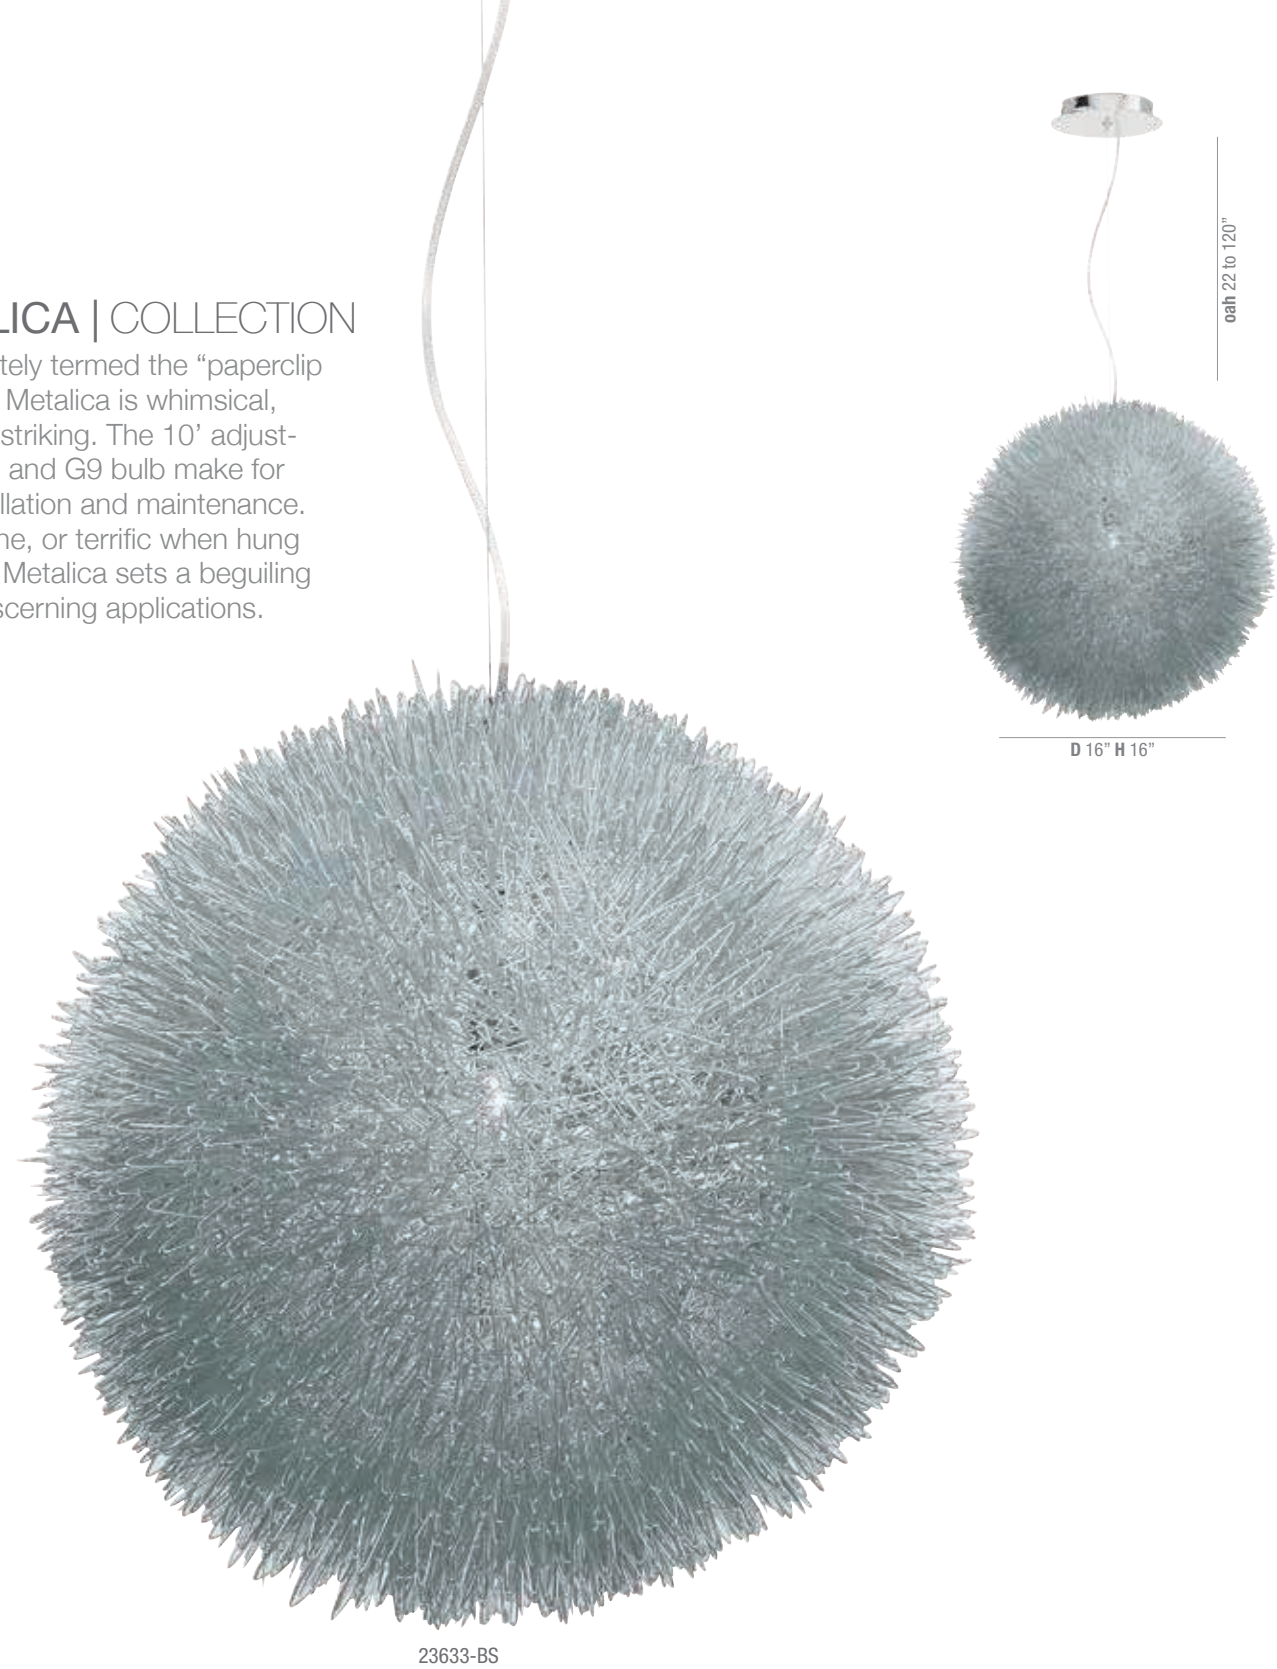

METALICA | COLLECTION

Affectionately termed the “paperclip pendant”, Metalica is whimsical, and quite striking. The 10’ adjustable cord, and G9 bulb make for easy installation and maintenance. Stand alone, or terrific when hung in three’s, Metalica sets a beguiling tone in discerning applications.