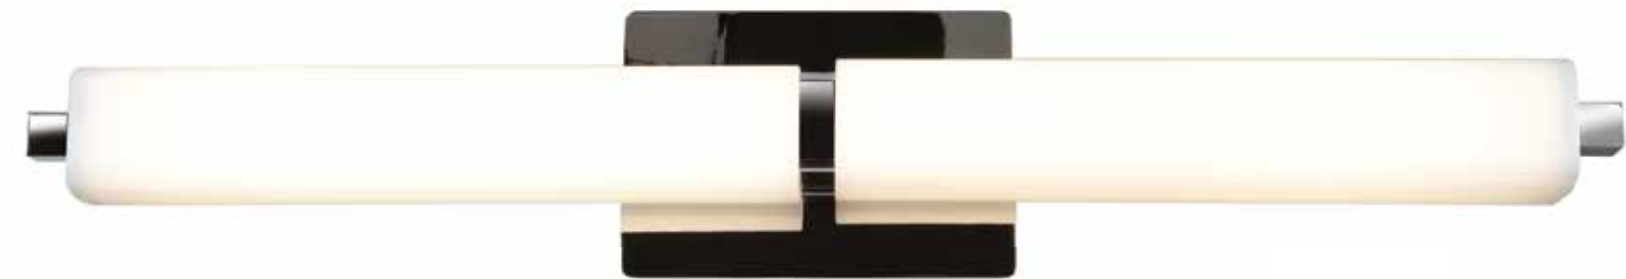

70036LEDD-CH/OPL