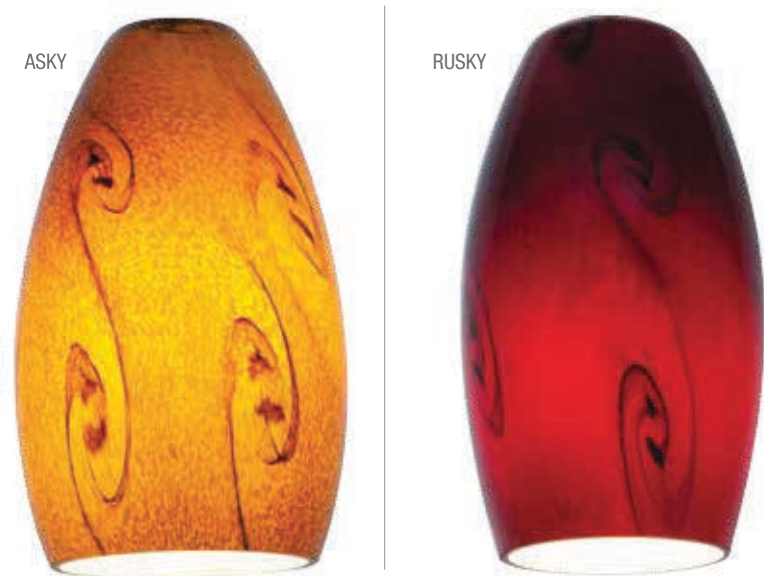

| | |
|------------|-------------------------------------|
| Finish | AMST ASKY BRST ICA MYA OPL RED WHST |
| Dimensions | D 5" H 9" |

2 3 1 1 1 Merlot Midi Pendant Glass Shade

| | |
|------------|-------------|
| Finish | ASKY RUSKY |
| Dimensions | D 3.5" H 8" |