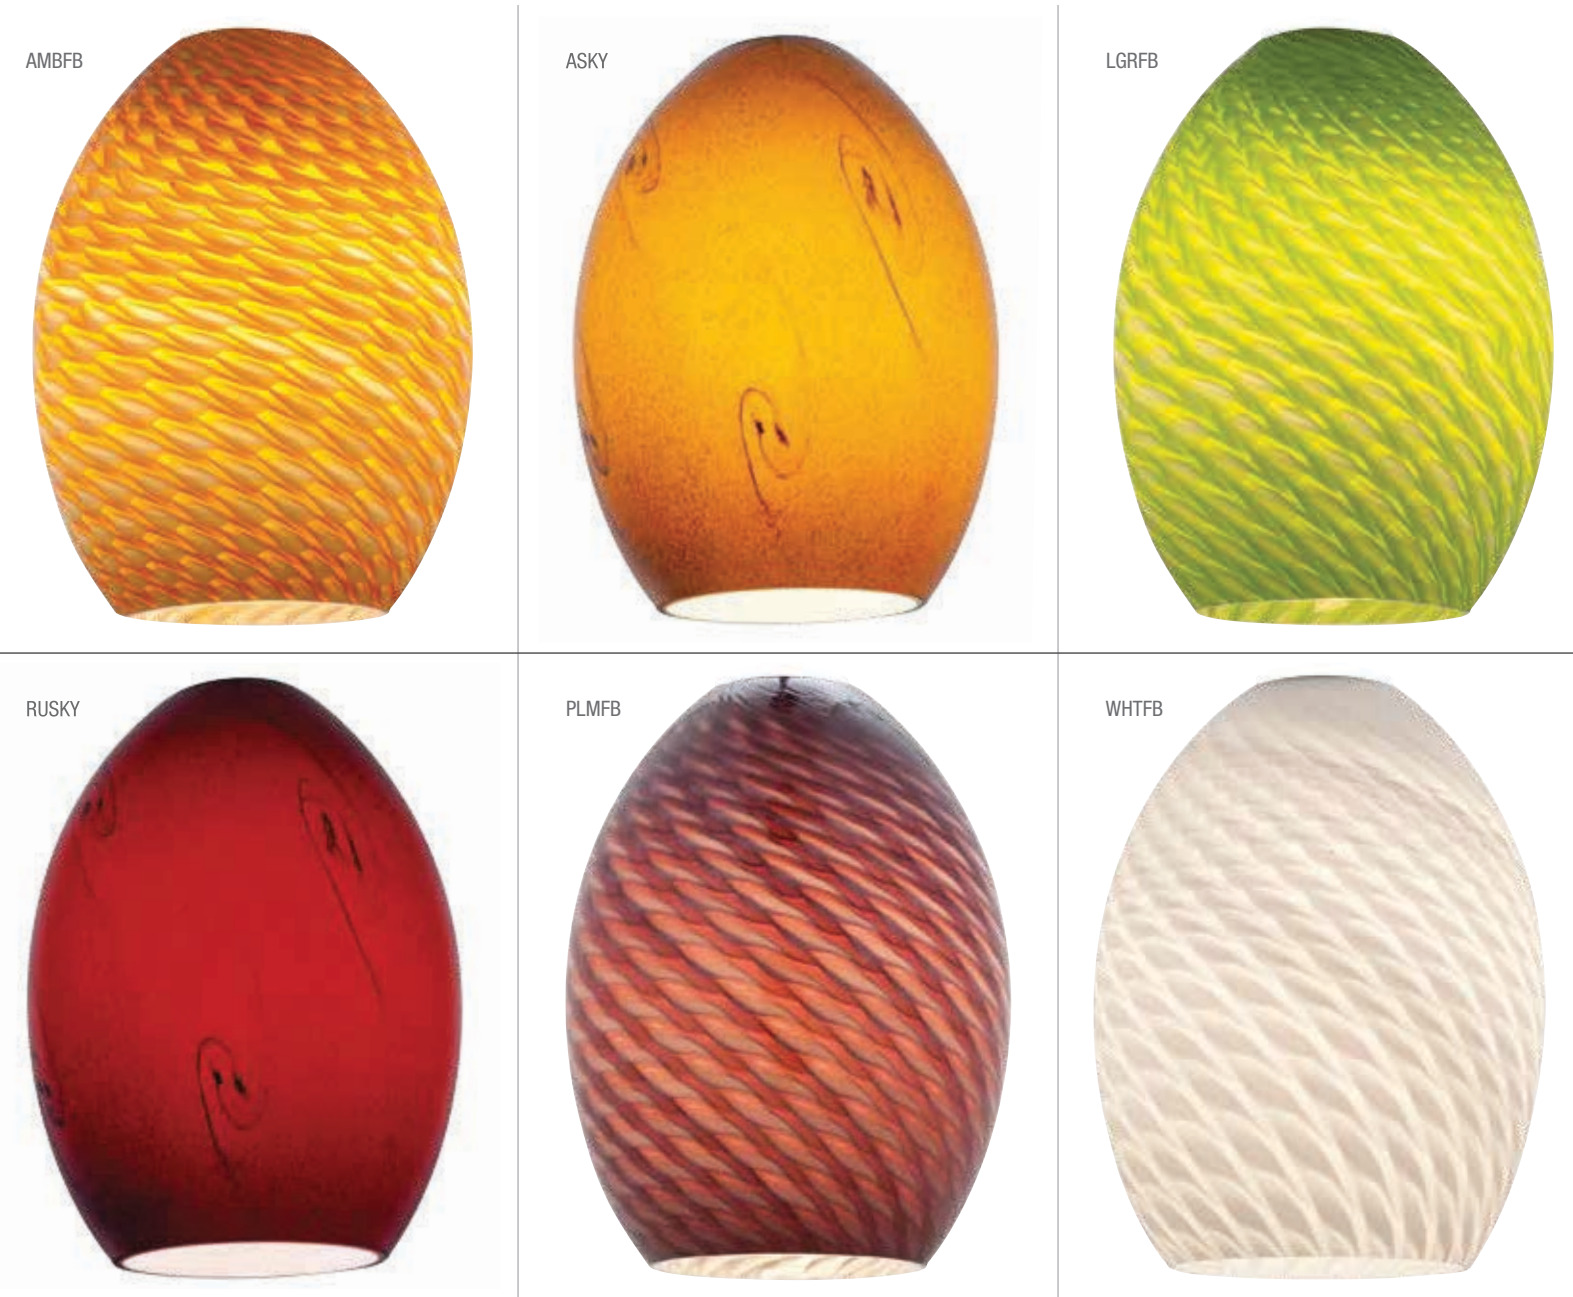

2 3 1 2 3 Brandy FireBird Midi Pendant Glass Shade

Finish	AMBFB ASKY LGRFB PLMFB RUSKY REDFB WHTFB
Dimensions	D 6" H 9"