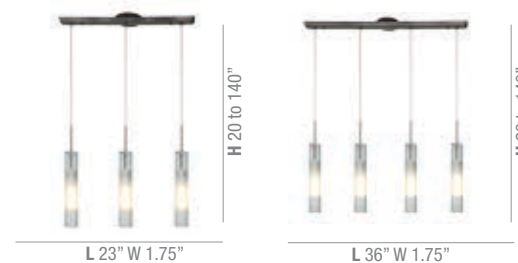

Dezi Bar Pendant

Finish BS Glass CLOP			Supplied Lamps, 10Ft Clear Cord			Certification CUL Ceiling Dry
Model	Wattage	Base	Type	Kelvin	NomLumen	Dimensions
A 50548-BS/CLOP	3Lt x 18w	GU-24	Quad Fluorescent	2700k	3750Lm	H 13.5" oah 20 to 140" L 23"
B 50549-BS/CLOP	4Lt x 18w	GU-24	Quad Fluorescent	2700k	5000Lm	H 13.5" oah 20 to 140" L 36"