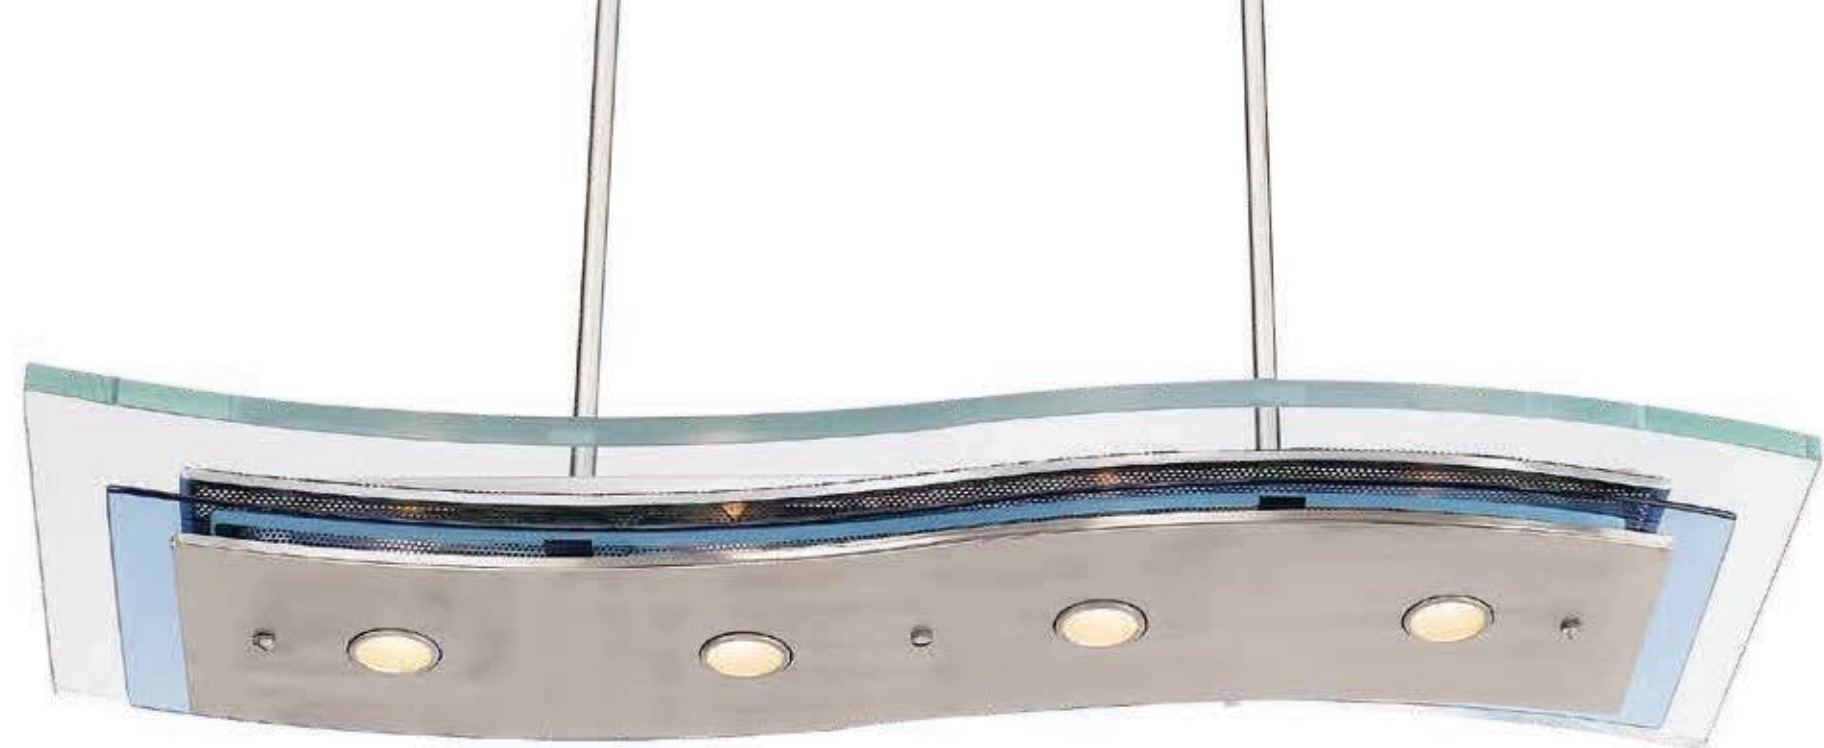

AQUARIUS | COLLECTION

Cast your mind back to the late 1960's, early 70's and the hit musical "Hair", there you will find the inspiration for the Aquarius Collection. A whimsical metal panel placed upon clear edged, center frosted glass, designed to take you back to an era when shiny metals and geometric shapes were all the rage. Aquarius is a revival of some of those elements, yet clearly updated. Pendant, large or small, perhaps a wall sconce, all available in halogen or energy efficient CFL or LED. - "Aquarius, far out"

Aquarius Adjustable Glass & Metal Pendant

Finish BS Glass CLR							CETL Ceiling Damp
Model	Wattage	Base	Type	Kelvin	NomLumen	Dimensions	Supplied
50107-BS/CLR	4Lt x 60w	G9	G9 Halogen	2900k	3200Lm	H 2" oah 8 to 47" W 10" L 29.5"	Lamps, Rods 6"16"22", 10ft Cord, Slope Adapter