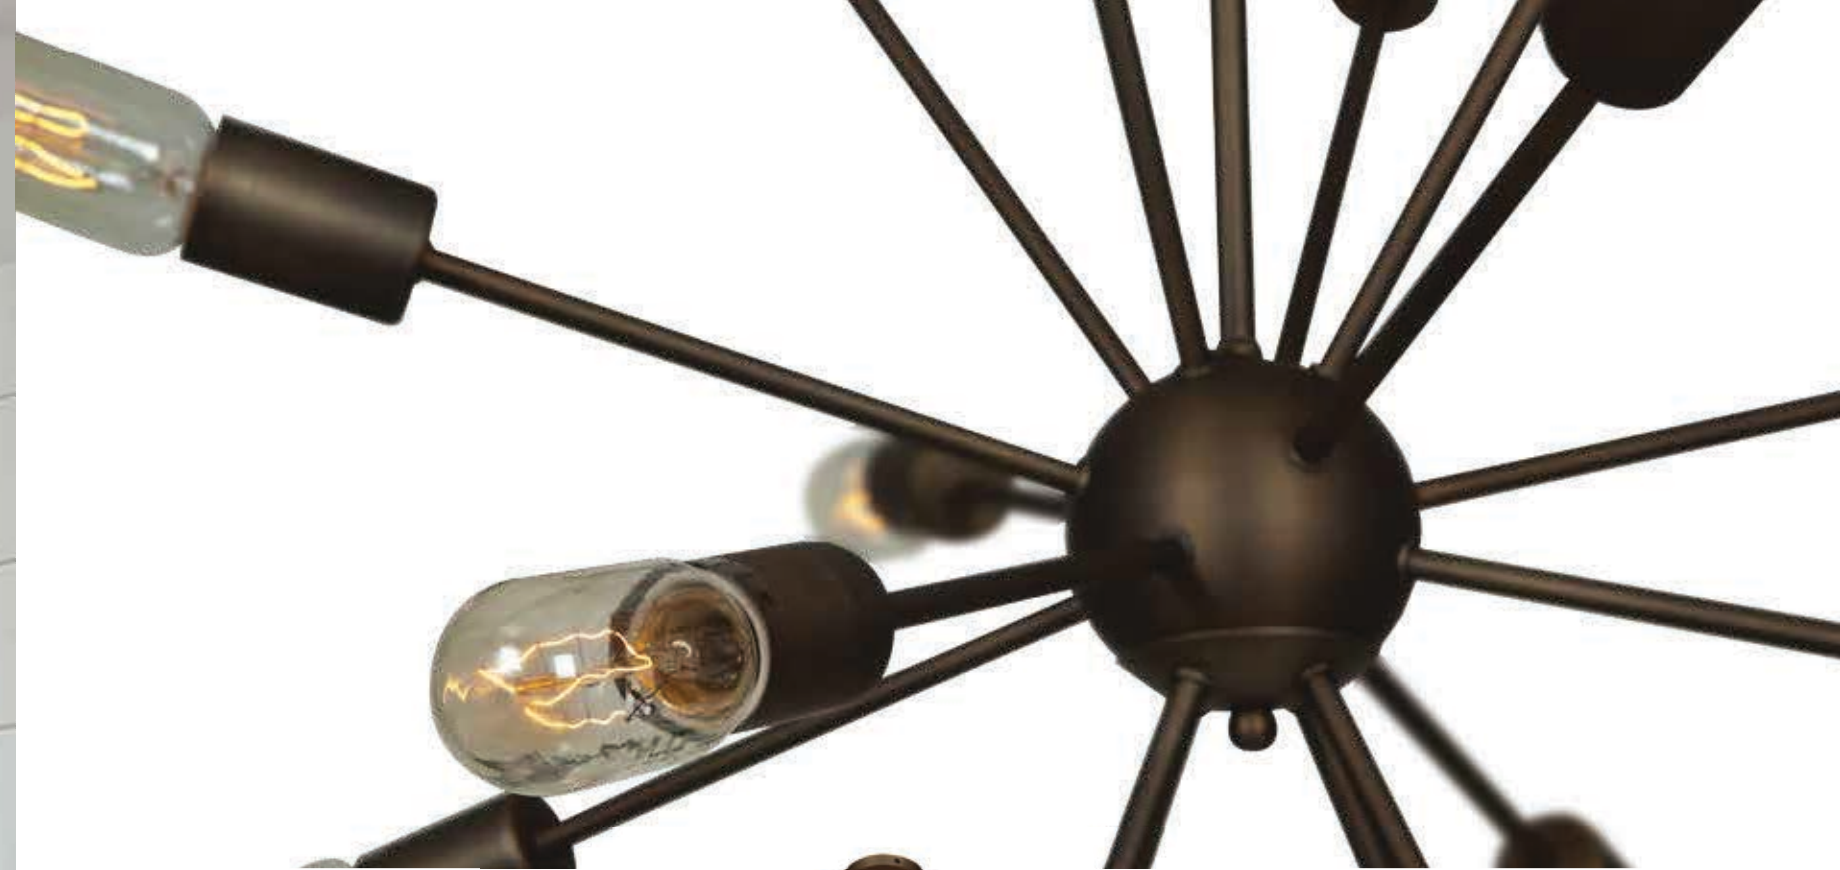

FLUX | COLLECTION

Retro vintage and industrial in nature, Flux is a mod twist on an old favorite. Chrome or brushed bronze finishes paired with clear or smoked glass, allows for seamless placement in either a contemporary or transitional settings. Inclusive, replica vintage Edison bulbs allow for that retro, "Menlo Park" look. Bring home your application by pairing Flux with the right mix of vintage or industrial furniture and accessories.

Flux Vintage Lamped Chandeliers

Finish		Supplied					Lamps, Rods 6"16"22", 10ft Cord, Slope Adapter	CETL Ceiling Dry
Model	Wattage	Base	Type	Kelvin	NomLumen	Dimensions		
A 55542-	16Lt x 40w	E-26	T-14 Incandescent	2700k	2160Lm	D 24" H 24" oah 24 to 36"		
B 55543-	16Lt x 40w	E-26	T-14 Incandescent	2700k	2160Lm	D 24" H 19" oah 19 to 36"