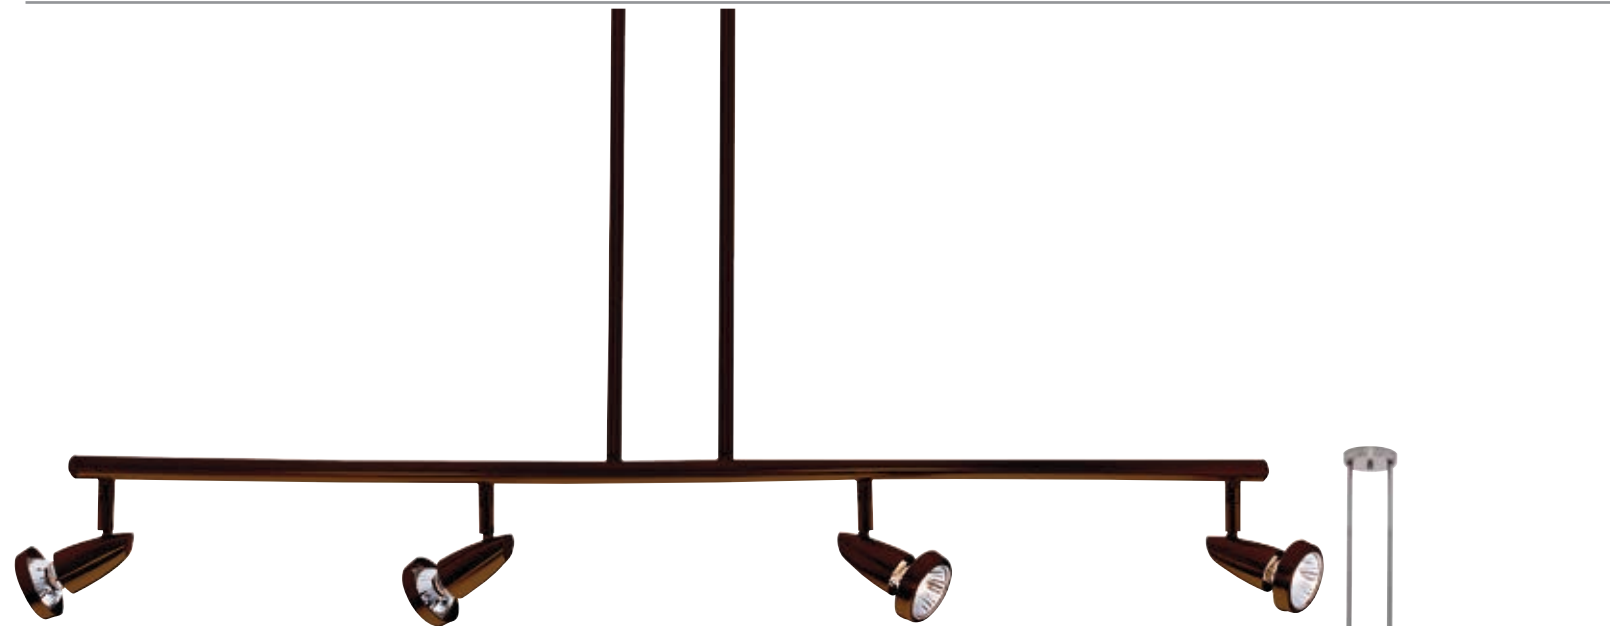

Mirage 4 - Light Pendant

Finish BRZ BS		Supplied Lamps, Rods 6"16"22", 10ft Cord				CETL Ceiling Dry
Model	Wattage	Base	Type	Kelvin	NomLumen	Dimensions
52224-__	4Lt x 50w	GU-10	MR-16 Halogen	2900k	2200Lm	H 6" oah 12 to 52" W 4.7" L 40"