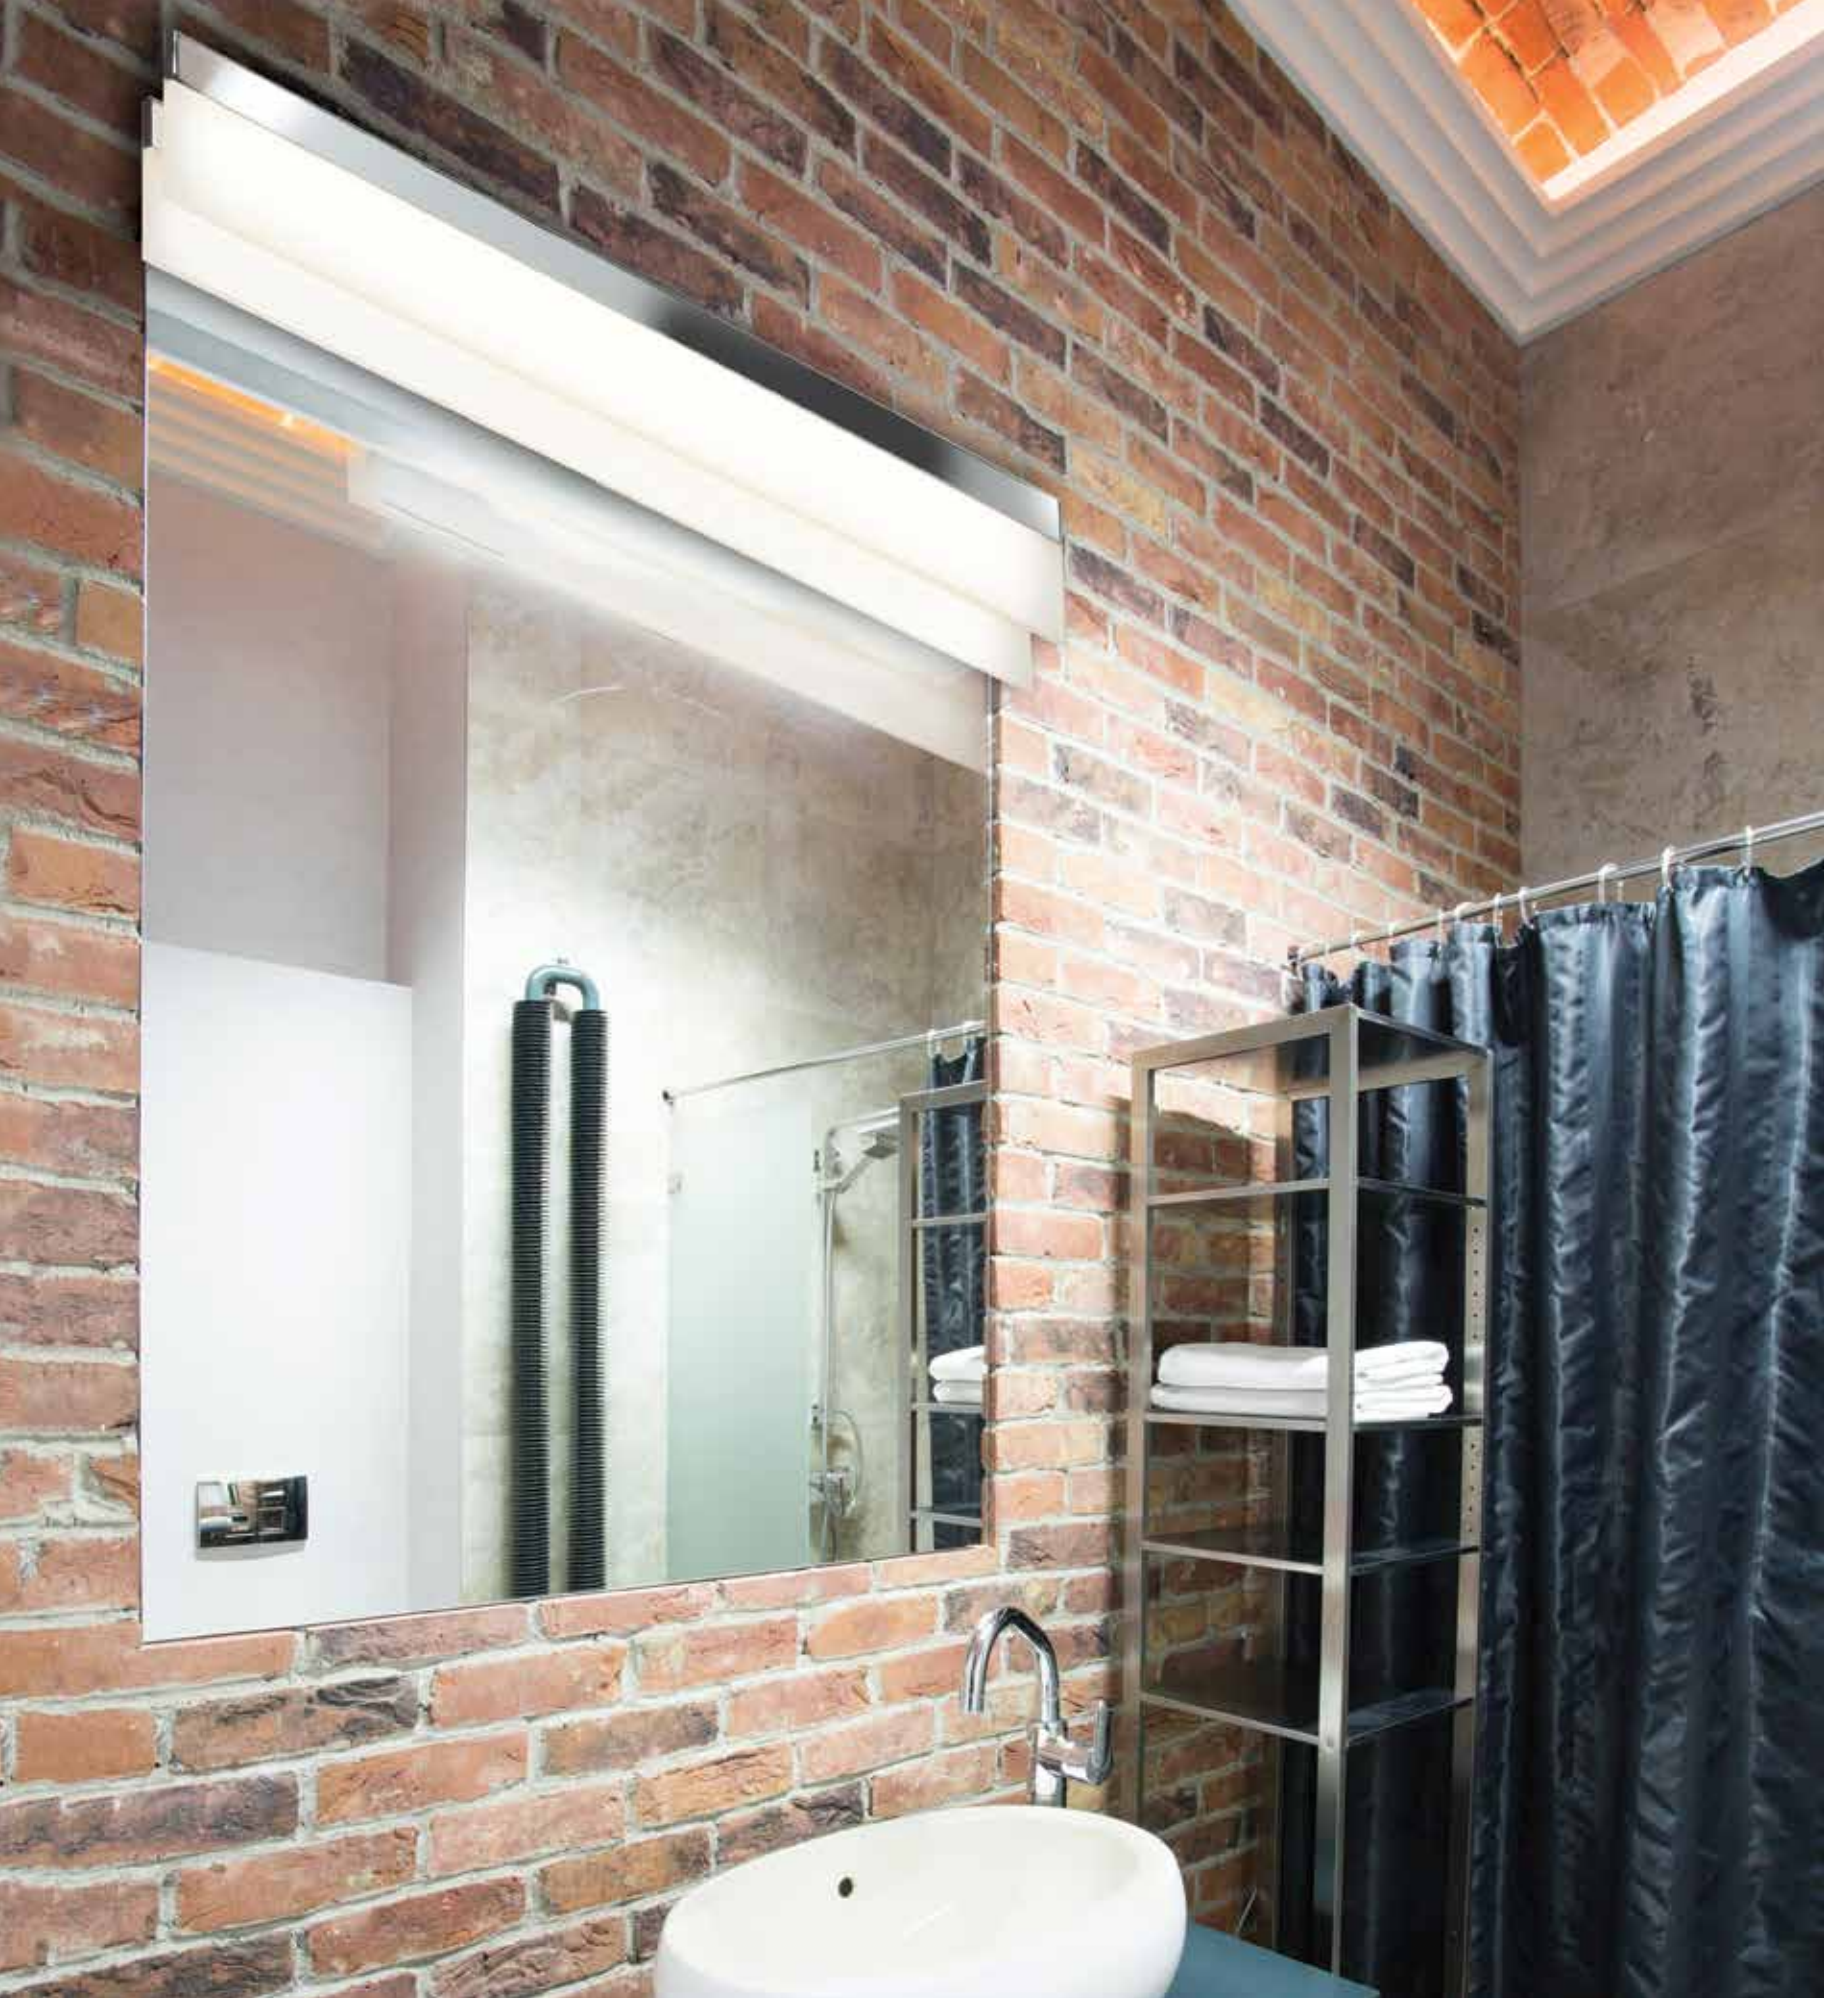

C 62245LEDD-CH/ACR