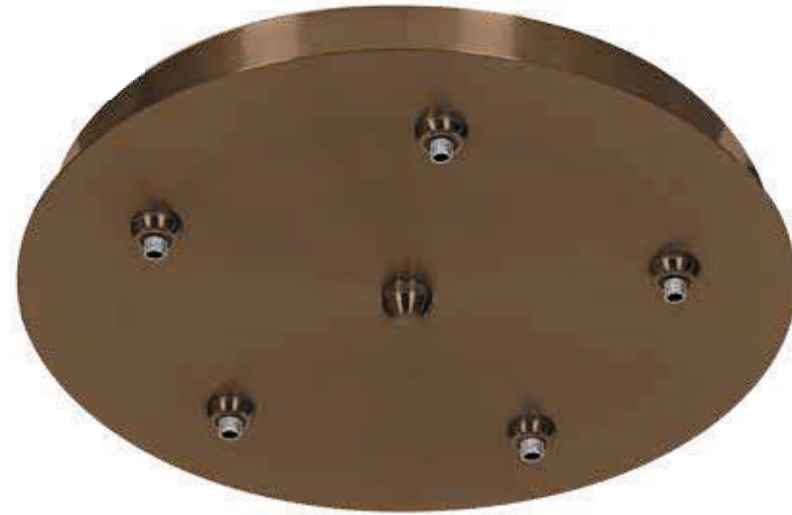

87121UJ Five Port Round
Transformer incorporated within the canopy
Finish Available: BRZ BS
Dimensions: D 18" W 1.5"
Minimum Wattage: 50w Low voltage Halogen Lamps only
Dimmable: Yes
Compatible Pendants see Pg 265 -266

Certification Ceiling Dry CETL

87120UJ Three Port Round
Transformer incorporated within the canopy
Finish Available: BRZ BS
Dimensions: D 12" W 1.5"
Minimum Wattage: 50w Low voltage Halogen Lamps only
Dimmable: Yes
Compatible Pendants see Pg 265 -266

Certification Ceiling Dry CETL

87203UJ Uni-Jack Plug
Compatible with all Uni-Jack canopies and pendant assemblies
Finish Available: BRZ BS
Plug Dimensions: D 0.6" H .9"
Maximum Wattage: 50w

87122UJ Three Port Bar
Transformer incorporated within the canopy
Finish Available: BRZ BS
Dimensions: L 36" W 1.5"
Minimum Wattage: 50w Low voltage Halogen Lamps only
Dimmable: Yes
Compatible Pendants see Pg 265 -266

Certification Ceiling Dry CETL

8 9 1 1 9 Mania Conical Mini Pendant Glass Shade

Finish	COB FST RED
Dimensions	D 4" H 5"
Fitter	22mm

Compatible with the following mini pendants Pg 265 -266

70012LED	903RT	908RT
909UJ	906RT	9032LV

9 1 8 S T Hermes Square Mini Pendant Glass Shade

Finish	OPL AMB
Dimensions	W 3" x 3" H 3.5"
Fitter	22mm

Compatible with the following mini pendants Pg 265 -266

	903RT	908RT
909UJ	906RT	9032LV