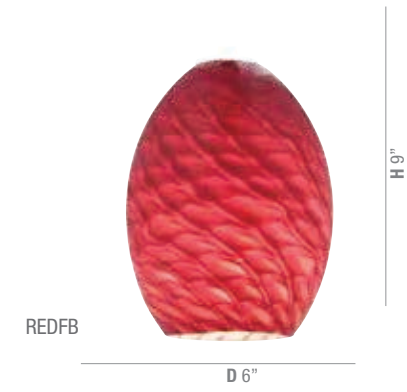

2 3 1 2 3 Brandy FireBird Midi Pendant Glass Shade

Finish	AMBFB ASKY LGRFB PLMFB RUSKY REDFB WHTFB
Dimensions	D 6" H 9"