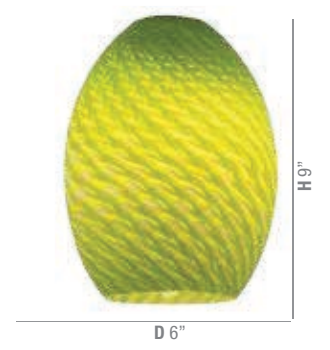

Canopy for R type Rod Suspension
Dimensions D 5.25" H 1.4"