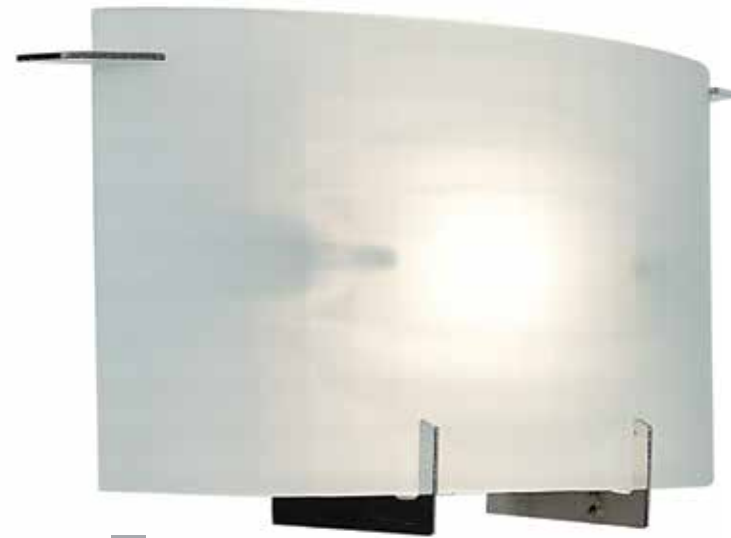

B 62233-BS/LFR

A 62231-BS/LFR

C 62234-BS/LFR

Neon Wall Vanity Fixture

| Finish BS Glass LFR | | Supplied Lamps | | | | | CETL Wall Damp | |
|---------------------|------------|----------------|--------------------|--------|----------|-----------------------|--------------------------|--|
| Model | Wattage | Base | Type | Kelvin | NomLumen | Fixture Dimensions | Backplate Dimensions | |
| A 62231-BS/LFR | 1Lt x 150w | R7s | J-118 Halogen | 2900k | 2600Lm | H 6.3" L 16" Ext 4.5" | L 5.4" W 10.5" Ext 1.4" | |
| C62231BSLFREN1218B | 2Lt x 18w | GU-24 | Spiral Fluorescent | 2700k | 2500Lm | H 6.3" L 16" Ext 4.5" | L 5.4" W 10.5" Ext 1.4" | |
| B 62233-BS/LFR | 2Lt x 100w | R7s | J-118 Halogen | 2900k | 3300Lm | H 6.3" L 24" Ext 4.5" | L 19.25" W 5.4" Ext 1.4" | |
| C62233BSLFREN1213BS | 2Lt x 13w | GU-24 | Spiral Fluorescent | 2700k | 1800Lm | H 6.3" L 24" Ext 4.5" | L 19.25" W 5.4" Ext 1.4" | |
| C 62234-BS/LFR | 3Lt x 100w | R7s | J-78 Halogen | 2900k | 4950Lm | H 6.3" L 32" Ext 4.5" | L 27.4" W 5.4" Ext 0.88" | |
| C62234BSLFREN1218BS | 2Lt x 18w | GU-24 | Spiral Fluorescent | 2700k | 2500Lm | H 6.3" L 32" Ext 4.5" | L 27.4" W 5.4" Ext 0.88" | |