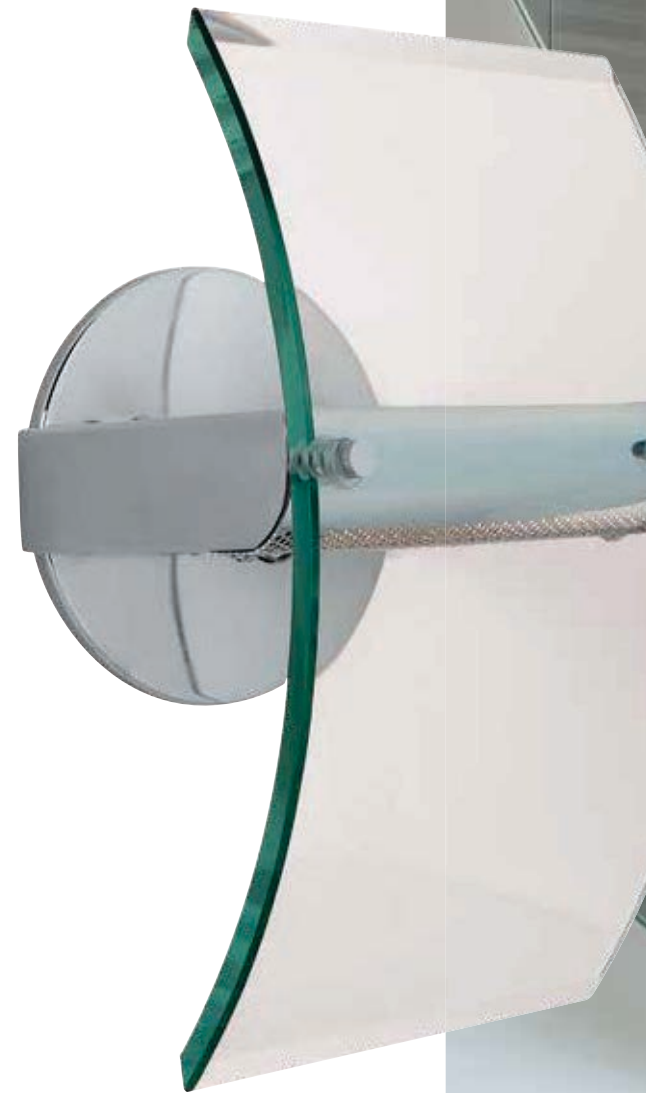

50511-CH/8CL