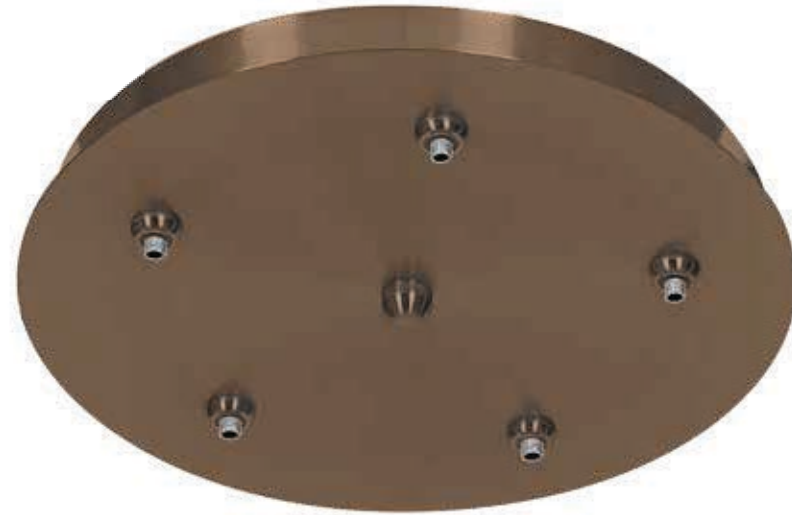

87121UJ Five Port Round
Transformer incorporated within the canopy
Finish Available: BRZ BS
Dimensions: D 18" W 1.5"
Minimum Wattage: 50w Low voltage Halogen Lamps only
Dimmable: Yes
Compatible Pendants see Pg 265 -266

Certification Ceiling Dry CETL

87120UJ Three Port Round
Transformer incorporated within the canopy
Finish Available: BRZ BS
Dimensions: D 12" W 1.5"
Minimum Wattage: 50w Low voltage Halogen Lamps only
Dimmable: Yes
Compatible Pendants see Pg 265 -266

Certification Ceiling Dry CETL

87203UJ Uni-Jack Plug
Compatible with all Uni-Jack canopies and pendant assemblies
Finish Available: BRZ BS
Plug Dimensions: D 0.6" H .9"
Maximum Wattage: 50w

87122UJ Three Port Bar
Transformer incorporated within the canopy
Finish Available: BRZ BS
Dimensions: L 36" W 1.5"
Minimum Wattage: 50w Low voltage Halogen Lamps only
Dimmable: Yes
Compatible Pendants see Pg 265 -266

Certification Ceiling Dry CETL

8 9 1 1 9 Mania Conical Mini Pendant Glass Shade

Finish	COB FST RED
Dimensions	D 4" H 5"
Fitter	22mm

Compatible with the following mini pendants Pg 265 -266

70012LED	903RT	908RT
909UJ	906RT	9032LV

9 1 8 S T Hermes Square Mini Pendant Glass Shade

Finish	OPL AMB
Dimensions	W 3" x 3" H 3.5"
Fitter	22mm

Compatible with the following mini pendants Pg 265 -266

	903RT	908RT
909UJ	906RT	9032LV

PENDANTS - MINI