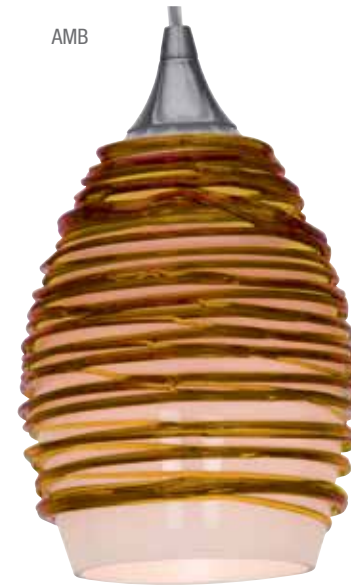

AMB

WHT

Adele Glass Pendant

Finish BS Glass AMB BLK WHT Certification CETL Ceiling Dry

Dimensions D 3.25" H 6.5" oah 14 to 126"

Included 10ft Cord

Model	Wattage	Base	Type	Kelvin	Lumen
23733-BS_	1Lt x 60w	E-26	A-19 Incandescent