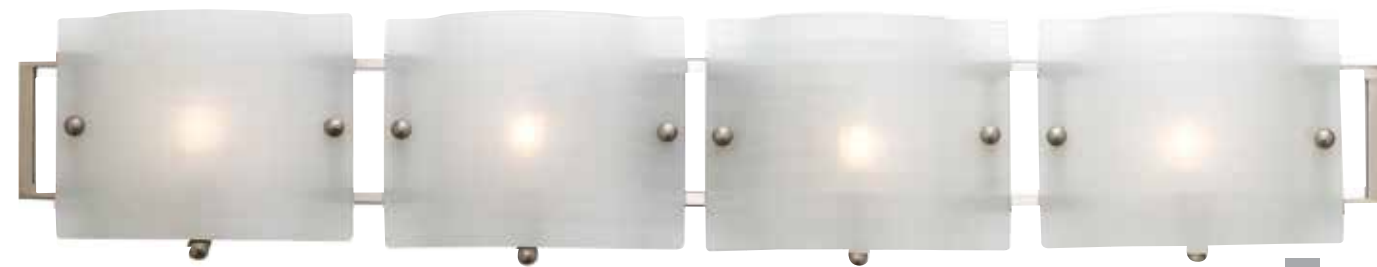

B 53314-BS/CKF

Nara Bent Glass Checkered Frosted Vanity Wall Fixture

Finish BS Glass CKF		Supplied Lamps					CETL Wall Damp	
Model	Wattage	Base	Type	Kelvin	NomLumen	Fixture Dimensions	Backplate Dimensions	
A	53313-BS/CKF	3Lt x 60w	E-12	B-10 Incandescent	2700k	2400Lm	H 7" L 30.5" Ext 4"	L 8.25" W 4.5" Ext 0.75"
B	53314-BS/CKF	4Lt x 60w	E-12	B-10 Incandescent	2700k	3200Lm	H 7" L 40.5" Ext 4"	L 8.25" W 4.5" Ext 0.75"