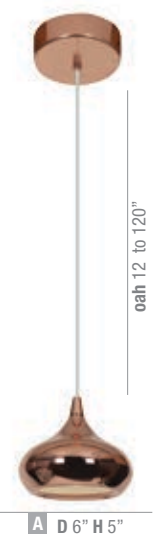

A D 6" H 5"

Essence Metal Dome Pendant

Finish SCP BCP						Certification CETL Ceiling Dry	
Model	Wattage	Base	Type	Kelvin	NomLumen	Dimensions	Supplied
A 70064LEDD-SCP Dimmable	1Lt x 8w	Module	85CRI LED	3000k	800Lm	D 6" H 5" oah 12 to 120"	Lamps, 10ft Cord,
B 70065LEDD-BCP Dimmable	1Lt x 5w	Module	85CRI LED	3000k	500Lm	D 4.75" H 4.75" oah 12 to 120"	Lamps, 10ft Cord,