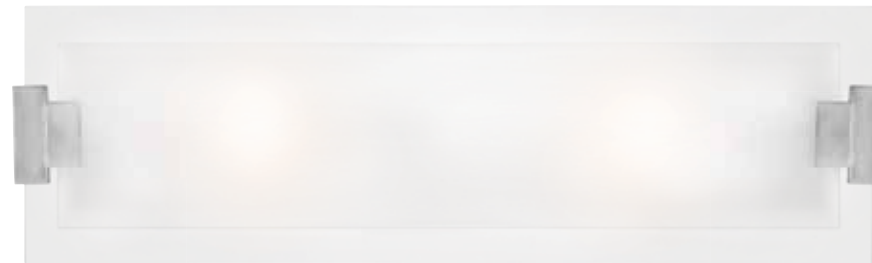

A 23901-BS/OPL

B 23903-CH/OPL

C 23904-BS/OPL

Frisco Wall Vanity Fixture

| Finish BS CH Glass OPL | | | | | | | CETL Wall Damp | |
|------------------------|-----------|-------|--------------------|--------|----------|-----------------------|---------------------------------|--|
| Model | Wattage | Base | Type | Kelvin | NomLumen | Fixture Dimensions | Backplate Dimensions | |
| A 23901-_/OPL | 1Lt x 60w | E-26 | A-19 Incandescent | 2700k | 800Lm | H 6" L 5" Ext 6.5" | L 6" W 4.6" Ext 0.6" | |
| C23901xxOPLEN1118BS | 1Lt x 18w | GU-24 | Spiral Fluorescent | 2700k | 1250Lm | H 6" L 5" Ext 6.5" | L 6" W 4.6" Ext 0.6" | |
| B 23903-_/OPL | 3Lt x 60w | E-26 | A-19 Incandescent | 2700k | 2400Lm | H 7.5" L 26" Ext 6.5" | D 4.75" L 26.25" W 2" Ext 0.88" | |
| C23903xxOPLEN1318BS | 3Lt x 18w | GU-24 | Spiral Fluorescent | 2700k | 3750Lm | H 7.5" L 26" Ext 6.5" | D 4.75" L 26.25" W 2" Ext 0.88" | |
| C 23904-_/OPL | 4Lt x 60w | E-26 | A-19 Incandescent | 2700k | 3200Lm | H 7.5" L 35" Ext 6.5" | D 4.75" L 35" W 2" Ext 0.88" | |
| C23904xxOPLEN1418BS | 4Lt x 18w | GU-24 | Spiral Fluorescent | 2700k | 5000Lm | H 7.5" L 35" Ext 6.5" | D 4.75" L 35" W 2" Ext 0.88" | |