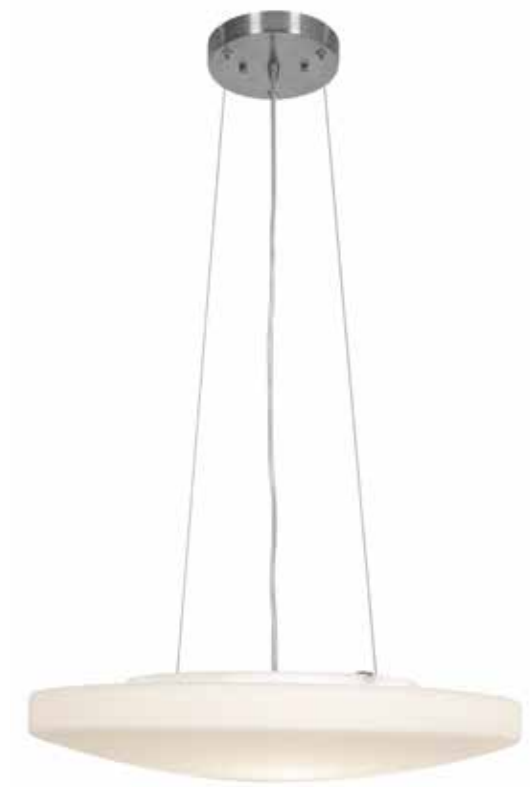

A 70028LED-BRZ/CLR

70028LED-BS/CLR

B 70029LED-BRZ/CLR

70029LED-BRZ/CLR

Ra LED Pendant and Wall Sconce

| Finish BRZ BS Diffuser ACR | | | | | | | CETL Ceiling Dry  |
|----------------------------|-------------|--------|-----------|--------|----------|---------------------------------|--|
| Model | Wattage | Base | Type | Kelvin | NomLumen | Dimensions | Supplied |
| A 70028LED-_/ACR | 2Lt x 5w+1w | MODULE | 85CRI LED | 3200k | 650Lm | D 2.2" H 17.5" oah 25 to 140" | Lamps, 10Ft Clear Cord |
| B 70029LED-_/ACR | 2Lt x 5w+1w | MODULE | 85CRI LED | 3200k | 650Lm | D 2.2" H 17.5" oah 17.5" Ext 5" | Lamps |

50163-BS/OPL

Orion Aircraft Cable Pendant

| Finish | Dimensions | | | | | CETL Ceiling Damp  |
|---------------------------|-----------------------------|--------|------------------|--------|----------|---|
| BS Glass OPL | D 19" H 3.9" oah 10 to 123" | | | | | |
| Model | Wattage | Base | Type | Kelvin | NomLumen | Supplied |
| 50163-BS/OPL | 3Lt x 60w | E-26 | A-19 Medium Base | | | 10ft of Cable & Cord |
| C50163BSOPLN1218BQ | 2Lt x 18w | GU-24 | Quad Fluorescent | 2700k | 2500Lm | Lamps, 10ft of Cable & Cord |
| 50163LEDD-BS/OPL Dimmable | 1Lt x 30w | Module | 90CRI LED | 3000k | 3057Lm | Lamps, 10ft of Cable & Cord  |