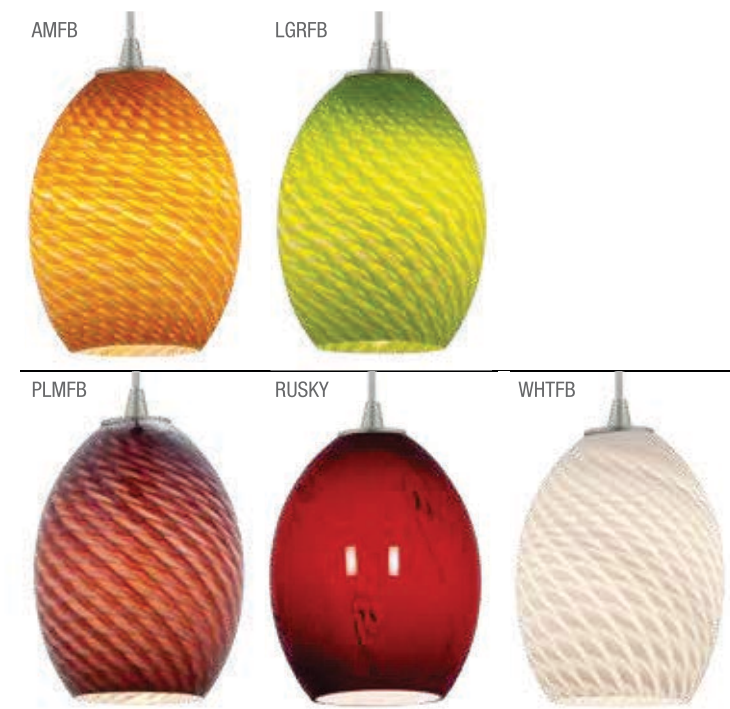

Certification Ceiling Dry CUL 

D 5.5"

H 6.5"

ORB
Canopy for R type Rod Suspension
Dimensions D 5.25" H 1.4"

BS
Canopy for C type Cord Suspension
Dimensions D 5.25" H 1.4"

28023-1C-BS/PLMFB

28023 Brandy FireBird glass pendant