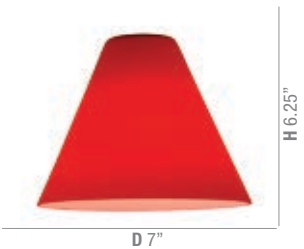

Canopy for R type Rod Suspension
Dimensions D 5.25" H 1.4"