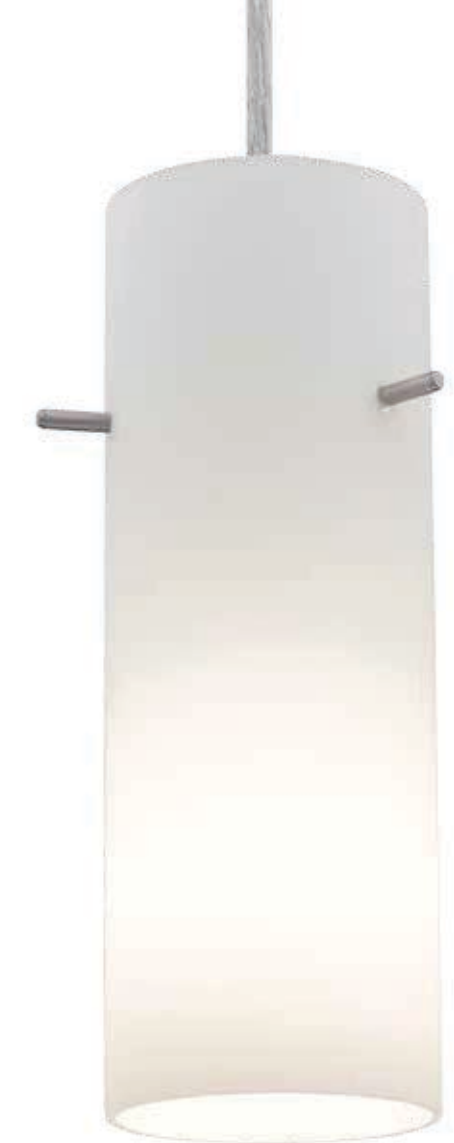

28030-1C-BS/OPL

28030 Cylinder glass pendant

Cylindrical design creates a spectacular exhibition of descending light. Complimented by a assortment of colors.

Model	Lamping	Suspension	Finish	Glass	Dimensions
28030	1 Incandescent	C Cord	BS	AMB OPL	D 4" H 10"
	2 Fluorescent	R Rod	ORB	RED	

Example for selecting model choice with lamping, suspension, finish and glass color

Model	Lamp Type	Suspension	Finish	Glass Finish	Completed SKU
28030	1	C	BS	AMB	28030-1C-BS/AMB

Suspension System and Lamping Specifications

	Wattage	Type	Base	Kelvin	Lumen	Included
1C	1Lt x 100w	A-19	E-26			12ft Clear Cord with BS Black Cord with ORB
1R	1Lt x 100w	A-19	E-26			Rods 6"16"22", 10ft Cord, Integral Slope Adapter
2C	1Lt x 18w	Spiral	GU-24	2700k	1250Lm	12ft Clear Cord with BS Black Cord with ORB, Lamps
2R	1Lt x 18w	Spiral	GU-24	2700k	1250Lm	Rods 6"16"22", 10ft Cord, Integral Slope Adapter, Lamps

Certification Ceiling Dry CUL