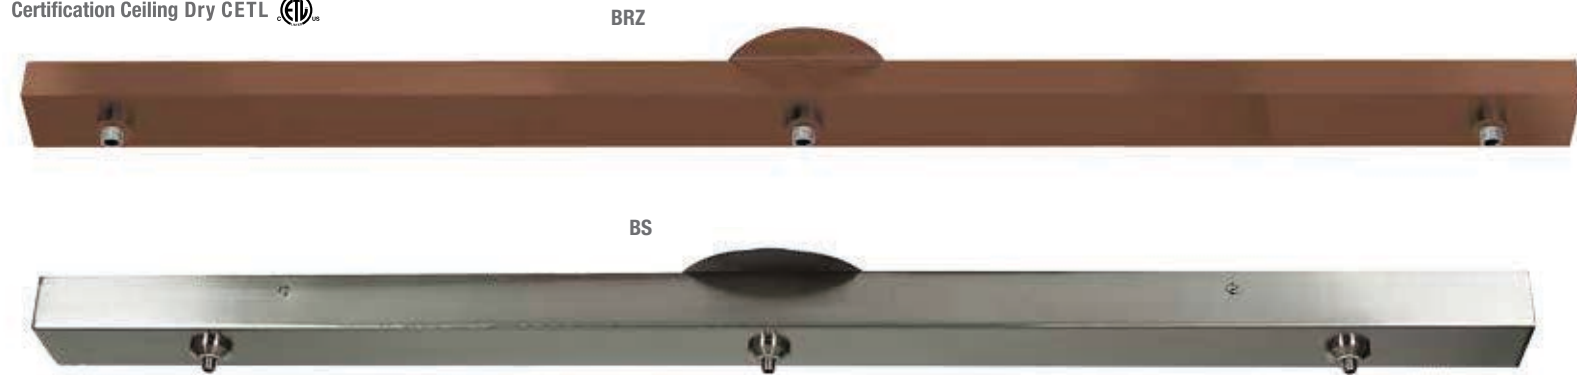

87122UJ Three Port Bar
Transformer incorporated within the canopy
Finish Available: BRZ BS
Dimensions: L 36" W 1.5"
Minimum Wattage: 50w Low voltage Halogen Lamps only
Dimmable: Yes
Compatible Pendants see Pg 265 -266

Certification Ceiling Dry CETL