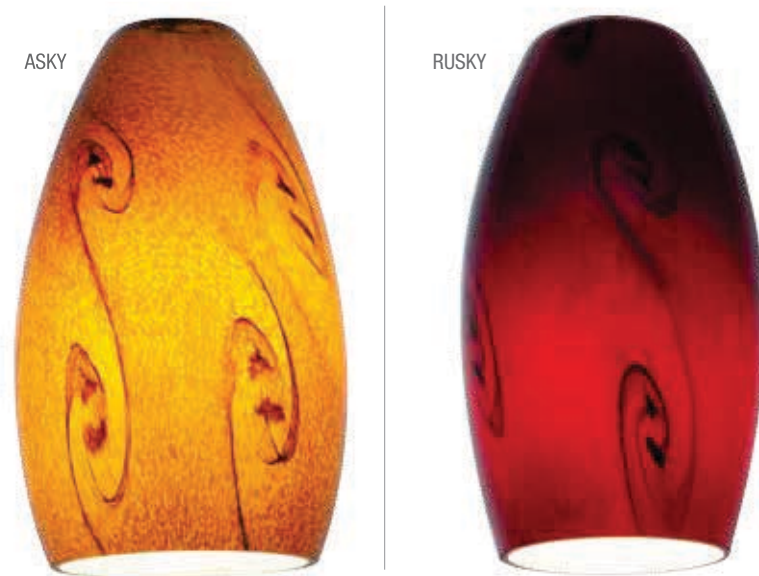

| | |
|------------|-------------------------------------|
| Finish | AMST ASKY BRST ICA MYA OPL RED WHST |
| Dimensions | D 5" H 9" |

2 3 1 1 1 Merlot Midi Pendant Glass Shade

| | |
|------------|-------------|
| Finish | ASKY RUSKY |
| Dimensions | D 3.5" H 8" |