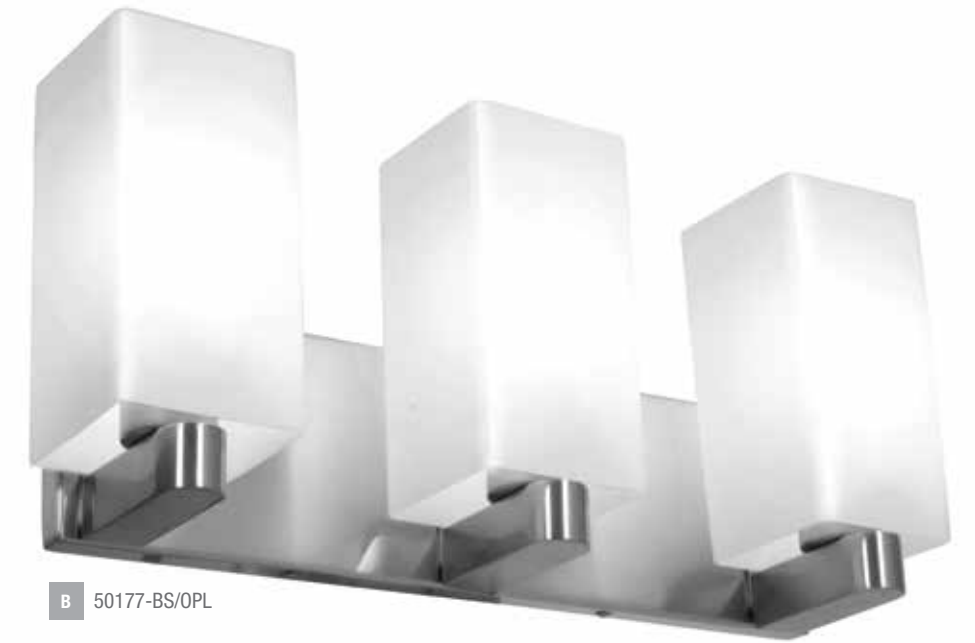

B 50177-BS/OPL