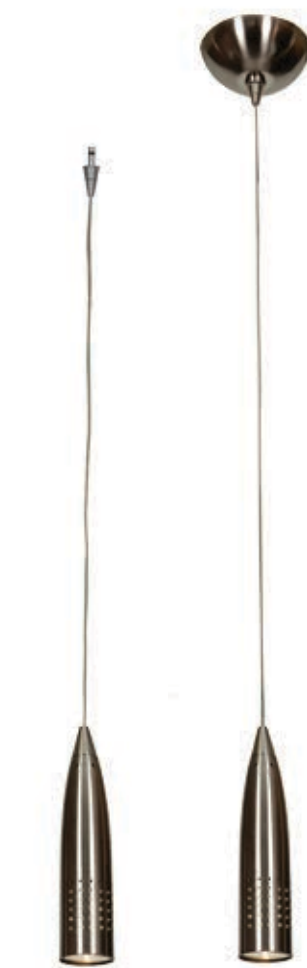

52001UJ-0-BS

52001-BS

52001UJ Odyssey Steel Bullet Pendant

Finish BRZ BS RGLD

CETL Ceiling Dry

Model	Wattage	Base	Type	Kelvin	NomLumen	Dimensions	Supplied
52001UJ-0-__	1Lt x 35w	GU-5.3	MR-16	2900k	360Lm	D 2" H 9.25" oah 15 to 120"	Lamp, 10ft Co-Axial Cable
52001UJLED-0-__	1Lt x 5.5w	GU-5.3	MR-16	3000k	346Lm	D 2" H 9.25" oah 15 to 120"	Lamp, 10ft Co-Axial Cable
52001-__	1Lt x 35w	GU-5.3	MR-16	2900k	360Lm	D 2" H 9.25" oah 15 to 120"	Lamp, 10ft Co-Axial Cable, 87106UJ Canopy
52001LED-__	1Lt x 5.5w	GU-5.3	MR-16	3000k	346Lm	D 2" H 9.25" oah 15 to 120"	Lamp, 10ft Co-Axial Cable, 87106UJ Canopy