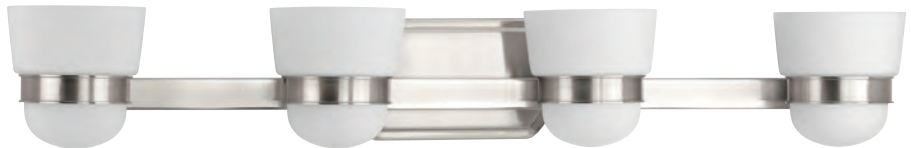

P300079-009