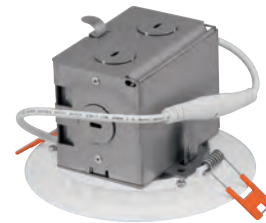

P800004-028-30
back view

7" LED EDGELIT

1. **P800005-009-30** Brushed Nickel
   - **P800005-020-30** Antique Bronze
   - **P800005-028-30** White
   - **P800005-031-30** Black
2. 7" W., 3" ht.
   13w LED, 3000K, 90CRI,
   800 lumens.