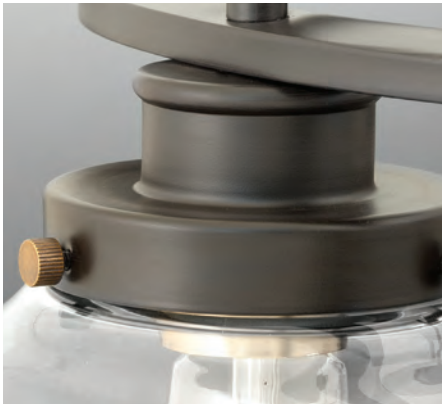

*Fixtures shown with P7825-01
vintage lamps*

Fixtures mount up or down.

JUDSON

The Judson collection features a timeless clear schoolhouse-style globe. Metal fittings add distinction to complete the vintage look. Available in hanging, wall and ceiling styles, Judson provides the perfect compliment to farmhouse or coastal-inspired homes.