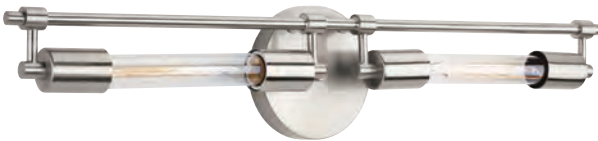

P300148-009-WB

P300148-009-WB
mounted vertical

P300149-009-WB

P300148-015-WB
mounted vertical

P300148-015-WB

P300149-015-WB

Connectivity and electric circuit diagrams inspired the design behind this new bath and vanity collection. Circuit fixtures appear to contain a lamp that is a continuous tube for an intriguing appearance. This collection is ideal for residential or light commercial applications, such as restaurants or other Urban Industrial and Vintage Electric design schemes. Can be installed vertically or horizontally.