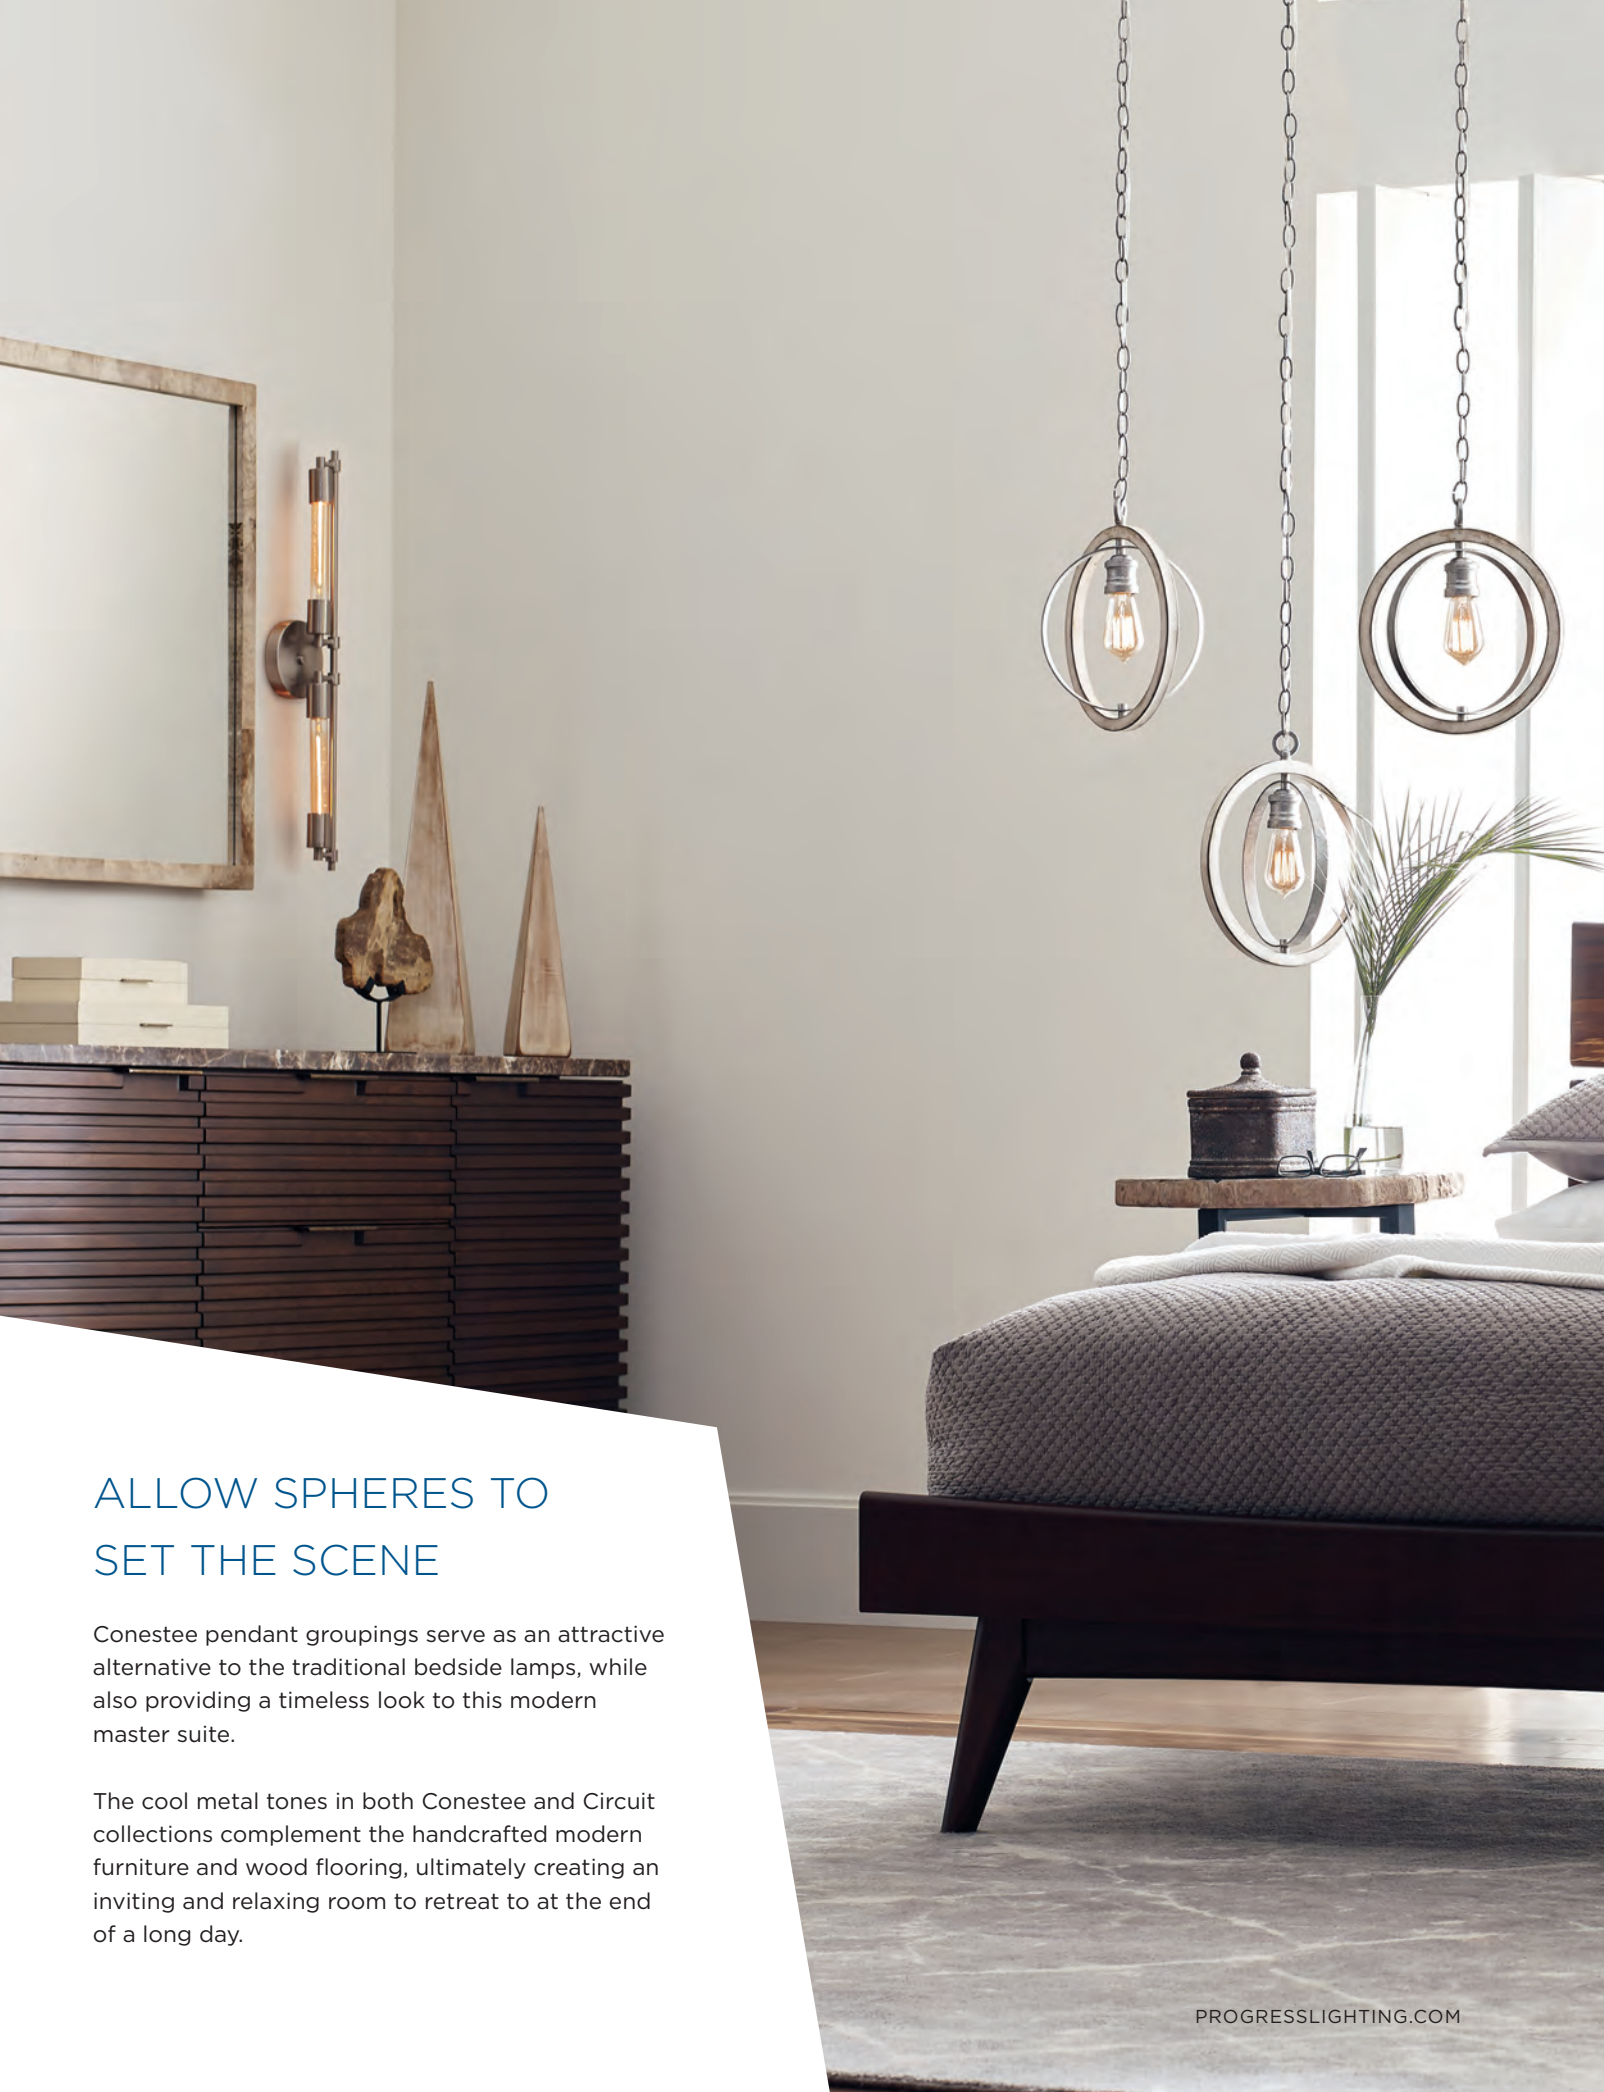

ALLOW SPHERES TO SET THE SCENE

Conestee pendant groupings serve as an attractive alternative to the traditional bedside lamps, while also providing a timeless look to this modern master suite.

The cool metal tones in both Conestee and Circuit collections complement the handcrafted modern furniture and wood flooring, ultimately creating an inviting and relaxing room to retreat to at the end of a long day.