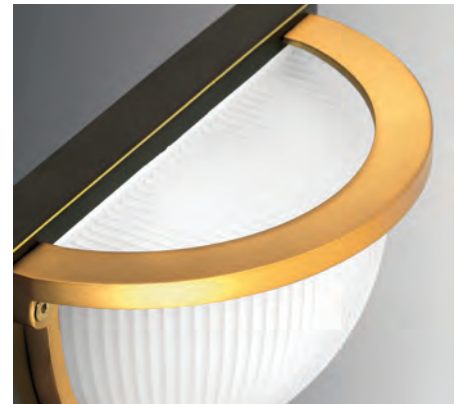

Ponder vanity fixtures with prismatic glass shades offer a sleek, industrial-inspired appearance. Etched prismatic glass is framed within a die cast bezel to enhance visual interest in Urban Industrial or Farmhouse-style interiors.

FINISH

- Antique Bronze - 020
- Graphite - 143

TWO-LIGHT BATH

P300091-020-30 Antique Bronze

P300091-143-30 Graphite

16-1/8" W., 4-5/8" ht.

Extends 3-5/8". H/CTR 2-3/8".

Two 9w LED module, 3000K, 90CRI, 624 lumens.

THREE-LIGHT BATH

P300092-020-30 Antique Bronze

P300092-143-30 Graphite

25-3/8" W., 4-5/8" ht.

Extends 3-5/8". H/CTR 2-3/8".

Three 9w LED module, 3000K, 90CRI, 624 lumens.

PROGRESS **LED**