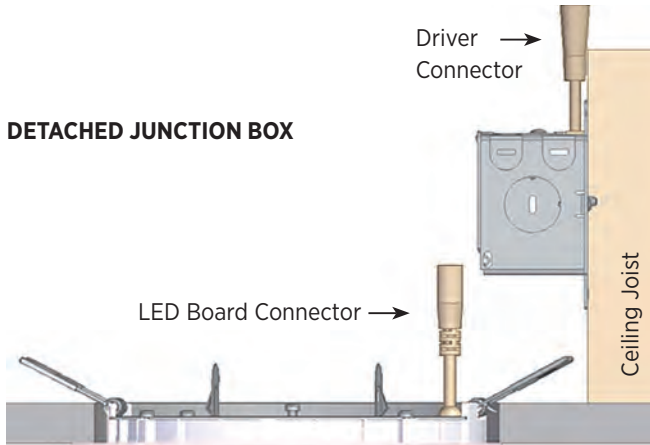

LED EDGELIT RECESSED

Slim, low profile recessed downlight combines innovative technology, aesthetics, functionality and affordability. No more housing or J-Box required for installation and wet location listed provides the ultimate flexibility. The low profile downlight is ideal for many residential, multi-family, commercial and hospitality applications. Featuring a detachable driver box, which can be mounted remotely for shallow ceiling installations. Energy efficient design provides up to a 75% energy savings and up 50,000 hours of LED life. Flicker free dimming down to 10% with many Forward Phase (Triac) and Electronic Low Voltage (ELV) dimmers.

FINISHES

- Brushed Nickel - 009
- Antique Bronze - 020
- White - 028
- Black - 031

DETACHED JUNCTION BOX