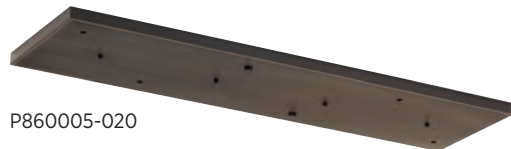

P860005-020