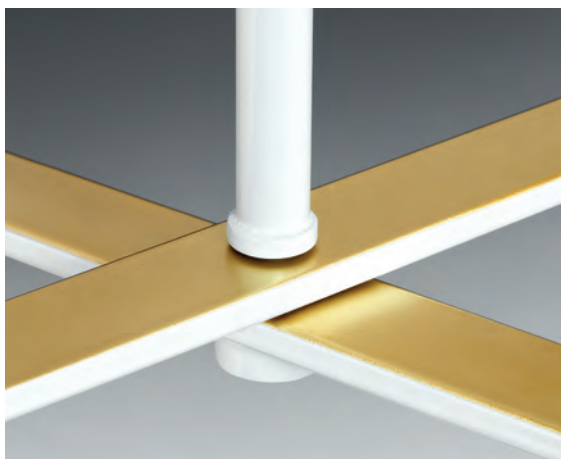

A beautiful and elegant geometric frame is the highlight of the Centre collection. A striking dual-tone finish heightens the elegance of these modern pendants. Hang individually or pair in groupings over dining room tables or kitchen islands to create a dramatic focal point in the home.

FINISHES

- Antique Bronze - 020
- White - 030