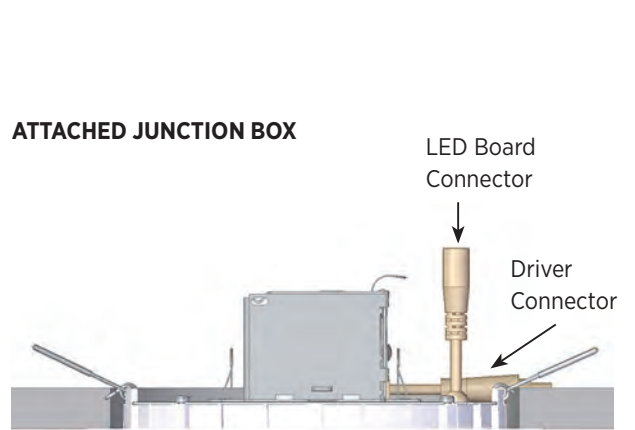

FINISHES

- Brushed Nickel - 009
- Antique Bronze - 020
- White - 028
- Black - 031

DETACHED JUNCTION BOX

ATTACHED JUNCTION BOX

5" LED EDGELIT

- P800004-009-30** Brushed Nickel
 - P800004-020-30** Antique Bronze
 - P800004-028-30** White
 - P800004-031-30** Black
- 5" W., 3" ht.
9.5w LED, 3000K, 90CRI,
550 lumens.