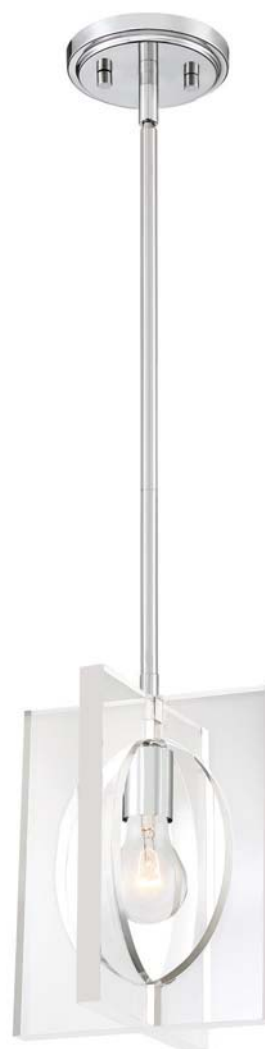

MIDPOINT

Finish: Polished Chrome Panels: Acrylic

The revival of acrylic is a designer's dream, and the Midpoint delivers! Intersecting panels feature cutouts that showcase the polished chrome candles. The gleaming finish and seamless construction highlight the dramatic flair of this edgy collection.

MDP5208C

MDP1508C

MIDPOINT

PRODUCT	DIMENSIONS	CANOPY	BULBS
MDP1508C	11" H x 8" W x 8" Dp	.75" x 5"	1-60W Med Base
MDP5208C	29" H, 18" W, 18" Dp.	.75" x 5"	8-60W Cand Base