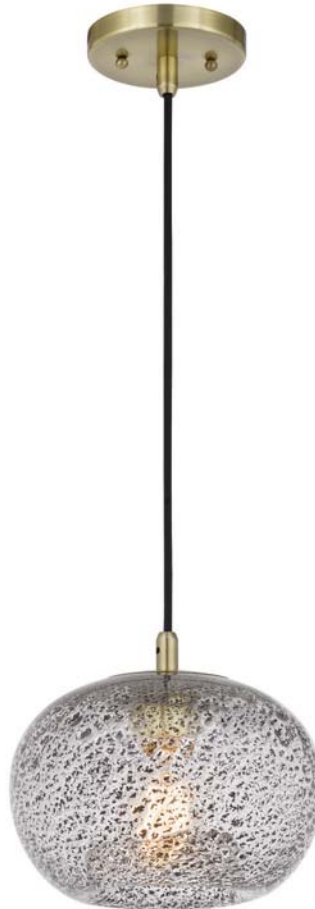

SIMMONS

Finish: Mystic Black
Glass: Mouth-blown Clear Sand

QPP3407K

MARBLEHEAD

Finish: Fresco
Glass: Clear Seedy

MBH1911W

TERRAIN

Finish: Antique Brass
Glass: Mouth-blown Clear Sand