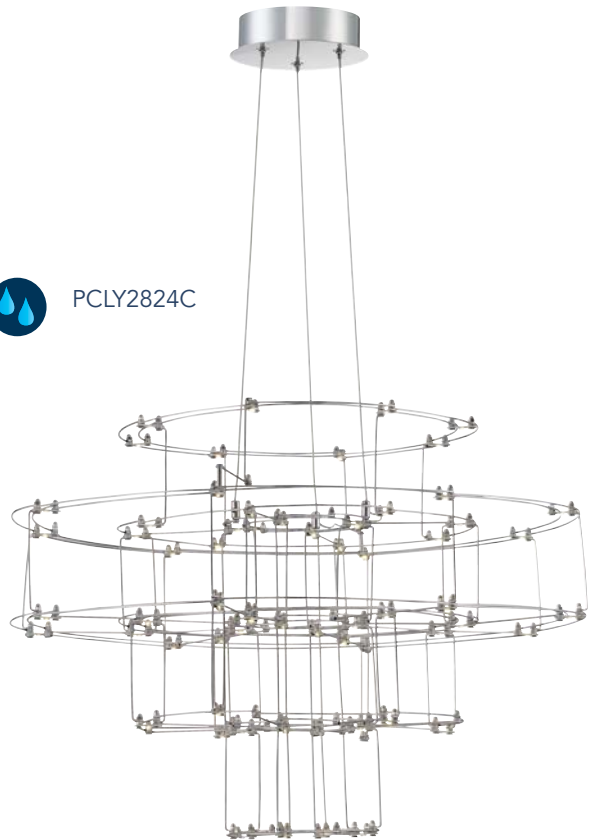

LABYRINTH

Finish: Polished Chrome

A maze of epic proportions, the Labyrinth Island Light is minimal in execution. The simple wire framework features nuts and bolts with integrated LED pinpointing each intersection. The reflective polished chrome finish creates a stunning effect of shadow and light.

PCLY2824C

PCLY140C

LABYRINTH

PRODUCT	DIMENSIONS	CANOPY	DIMMABLE	CCT (Color Temp)	CRI	TOTAL WATTS	LUMENS
PCLY140C	9.5"H x 39.5"W x 15"Dp	1.5" x 13.75" x 4.75"	Yes	3000	90	24	2400
PCLY2824C	18.75"H x 26.5"W x 26.5"Dp	1.5" x 5.5" x 6.25"	Yes	3000	90	13	1280