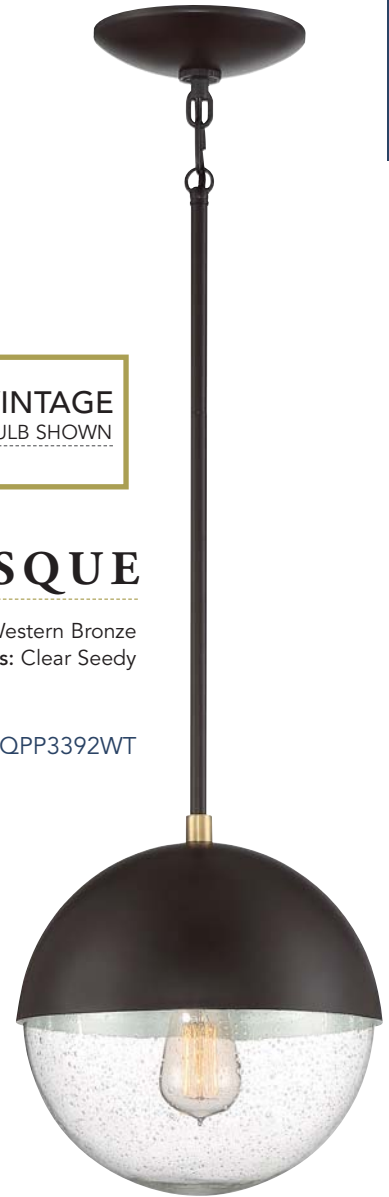

WINSLOW

Finish: Mottled Black
Shade: Mesh

QPP3391MB

VINTAGE
BULB SHOWN

MASQUE

Finish: Western Bronze
Glass: Clear Seedy

QPP3392WT

WILMORE