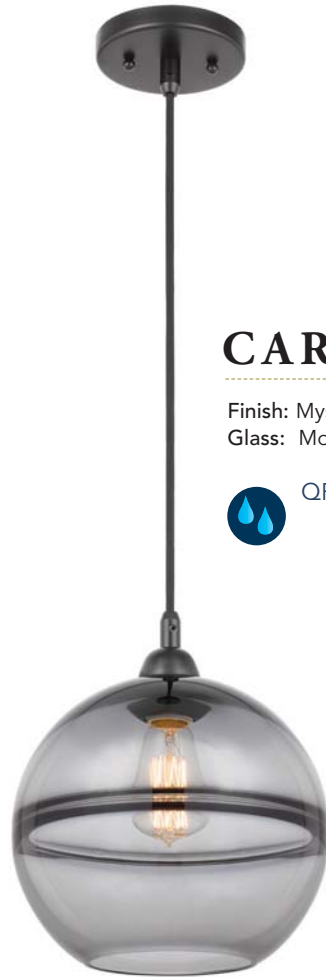

CARBON

Finish: Mystic Black
Glass: Mouth-Blown Smoke

QPP3408K

PRODUCT	DIMENSIONS	CANOPY	BULBS
LLE1507BN/WT	12.25"H x 7"W x 7"Dp	.75" x 5"	1-100W Med Base
QPP3408K	11"H x 9.5"W x 9.5"Dp	.75" x 5"	1-100W Med Base