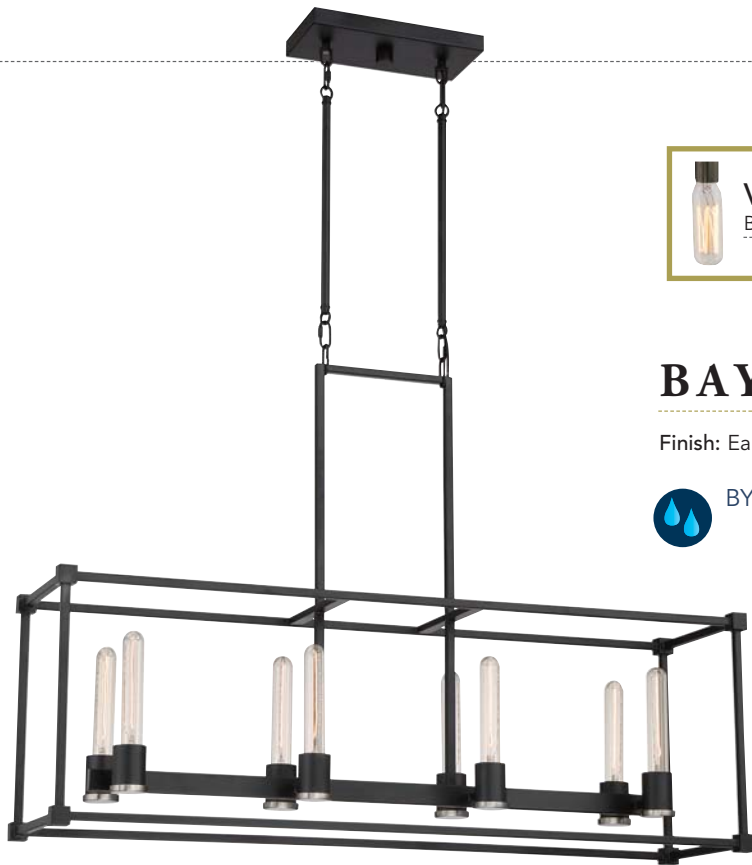

BAYRIDGE

Finish: Earth Black

BYR840EK

See Matching Products

BYR5204EK Foyer Pg. 38

BYR1508EK Mini Pendant Pg. 82

BALLARD

Finish: Dark Cherry

BLD642DC