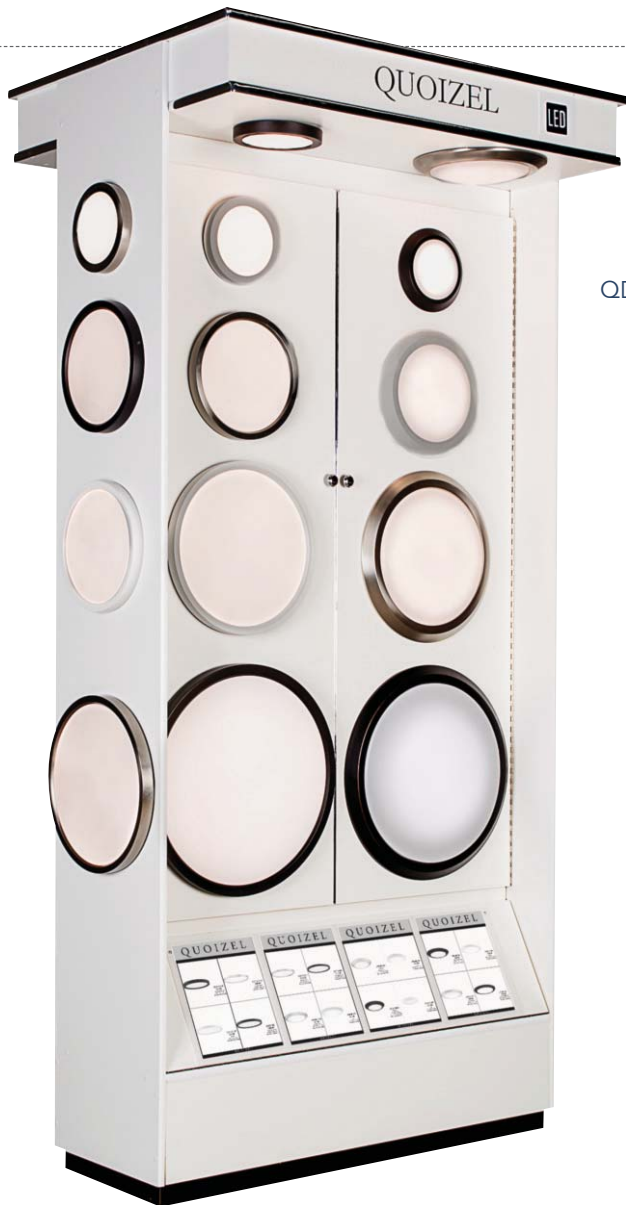

See Matching Products

VS5206EK Foyer Pg. 33
VS2924EK Pendant Pg. 76

TRANSIT

Finish: BN - Brushed Nickel
OZ - Old Bronze

 TNS8701BN

 TNS8701OZ

See Matching Products

TNS5005BN/OZ Dining Pgs. 46 - 47
TNS5010BN/OZ Dining Pgs. 46 - 47

QD633D1

QD634D1

LED Flush Mount Display

PRODUCT	DIMENSIONS	DESCRIPTION
QD633D1	96" H, 45.5" W, 33" Dp.	Two-sided LED Flush Mount Display
QD634D1	96" H, 45.5" W, 25" Dp.	One-sided LED Flush Mount Display

Wall Fixture Display