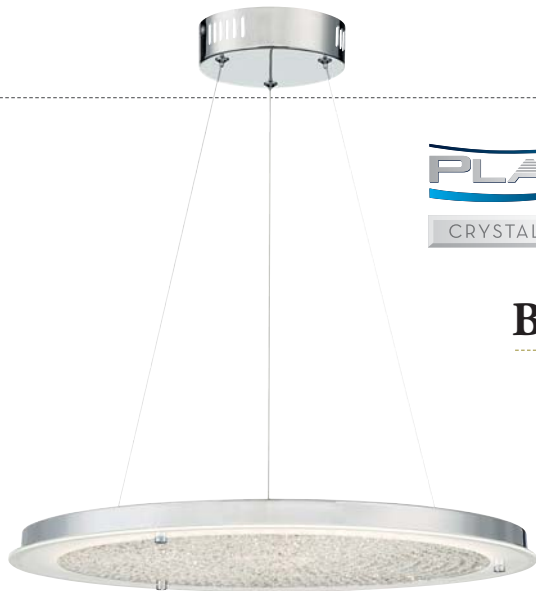

PLATINUM
by QUOIZEL
CRYSTAL ♦ COLLECTION

Finish: C - Polished Chrome
CHR - Charcoal

BLAZE

PCBZ2820C

INTEGRATED **LED**
10 YEAR WARRANTY