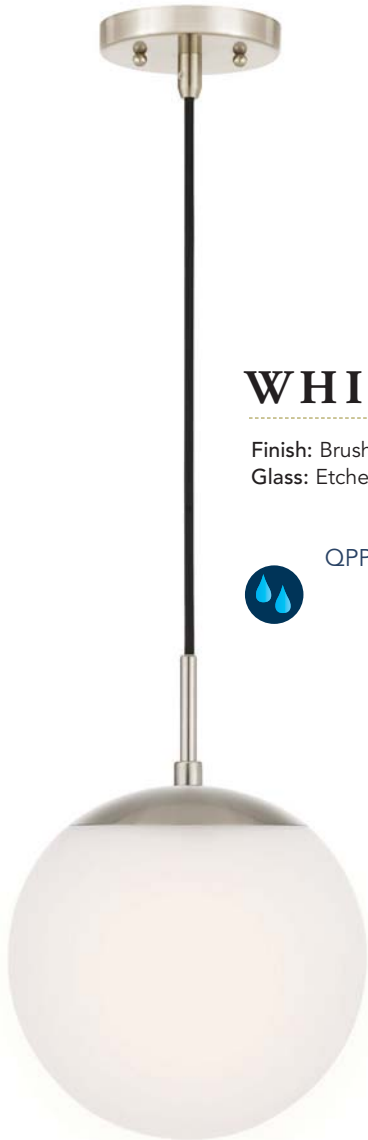

WHITESTONE

Finish: Brushed Nickel
Glass: Etched

QPP3574BN

SIDWELL

Finish: BN - Brushed Nickel
WS - Weathered Brass
Glass: Clear

SDL1506BN

SDL1506WS

See Matching Products
SDL5005BN/WS Dining Pg. 44

PRODUCT	DIMENSIONS	CANOPY	BULBS
QPP3574BN	13"H x 10"W x 9"Dp	.75" x 5"	1-75W Med Base
SDL1506BN/WS	8.5"H x 6"W x 6"Dp	.875" x 5.5"	1-100W Med Base