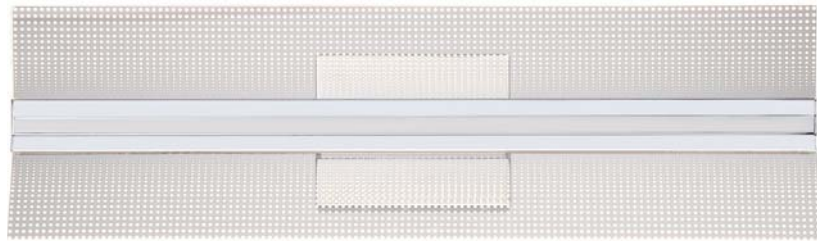

BRAVO

Finish: Polished Chrome   Shade: Acrylic

A splendid performance of light earns the Bravo collection a standing ovation. Dual panes of screenprinted glass are inverted, maximizing the radiant glow of the thick-cut edge. Integrated LED technology adds modern sensibility to the already sleek design and gleaming polished chrome finish.

INTEGRATED LED
10 YEAR WARRANTY

MOUNTS

PLATINUM
by QUOIZEL

ADA
Approved

PCBR8524C

MOUNTS

BRAVO

PRODUCT	DIMENSIONS	CANOPY/BACKPLATE	HCW0	DIMMABLE	CCT (Color Temp)	CRI	TOTAL WATTS	LUMENS
PCBR1615C	3.75"H x 15.25"W x 15.25"Dp	2.25" x 4.75"	_	Yes	3000	90	12	920
PCBR8524C	7.25"H x 24"W x 3.25"Dp	4.75" x 6"	12"	Yes	3000	90	28.8	2592
PCBR8532C	7.25"H x 32"W x 3.25"Dp	4.75" x 7"	16"	Yes	3000	90	38.4	3456
PCBR8801C	12.25"H x 7.25"W x 3"Dp	5" x 4.75"	6.25"	Yes	3000	90	14.4	1296