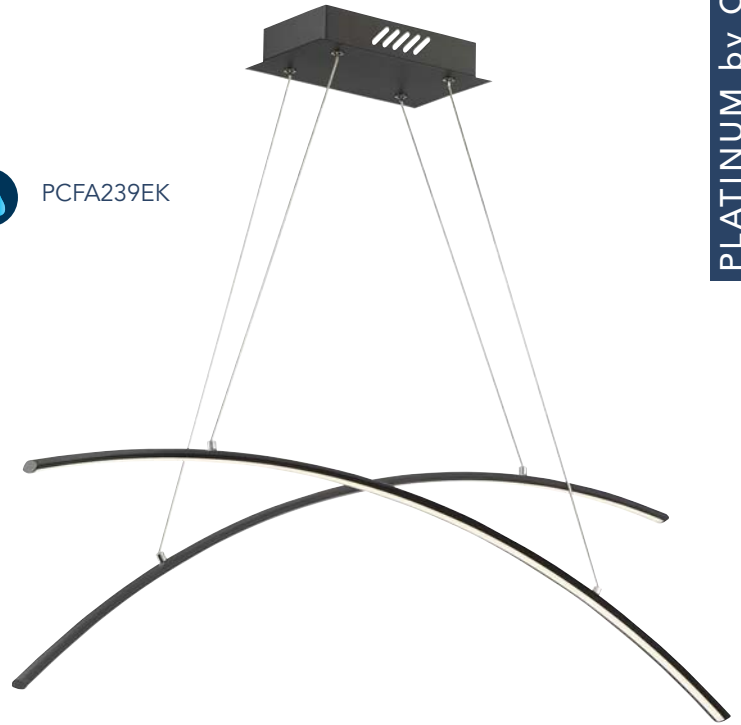

A superbly designed spectacle of lighting, Fanfare is a salute to Platinum by Quozel. The two slim blades curve downward and are supported by four cables which allow for a variety of positions. The deep earth black finish adds the final pop to make this integrated LED fixture shine to excess.

FANFARE

Finish: EK - Earth Black
W - White Lustre

PLATINUM by QUOIZEL

PCFA239EK

PCFA239W

PLATINUM
by QUOIZEL

INTEGRATED LED
10 YEAR WARRANTY

PRODUCT	DIMENSIONS	CANOPY	DIMMABLE	CCT (Color Temp)	CRI	TOTAL WATTS	LUMENS
PCFA239EK/W	10.25"H x 39.5"W x 4.75"Dp	4.75" x 8.75" x 4.5"	Yes	3000	90	48	4320