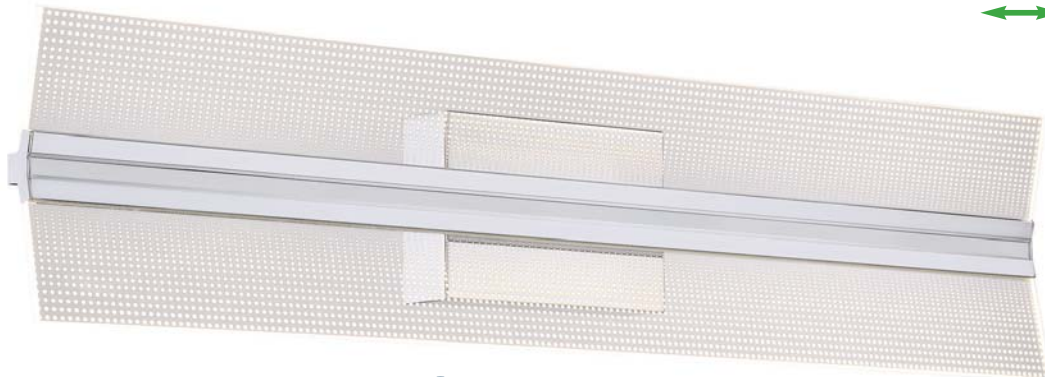

MOUNTS

PCBR8532C