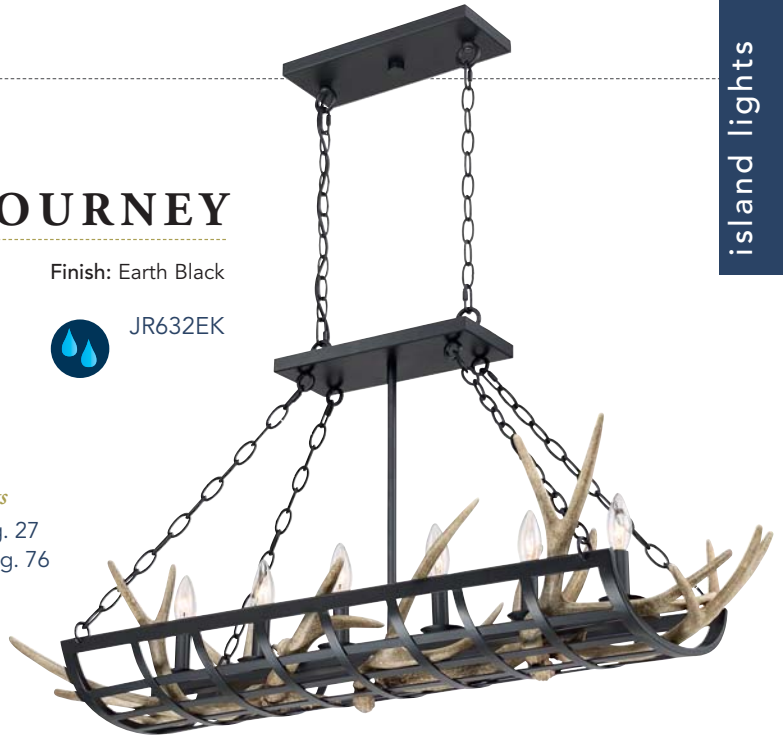

JOURNEY

Finish: Earth Black

JR632EK

See Matching Products

JR5006EK Dining Pg. 27

JR2820EK Pendant Pg. 76

See Matching Products

CTY5204BN Foyer Pg. 39