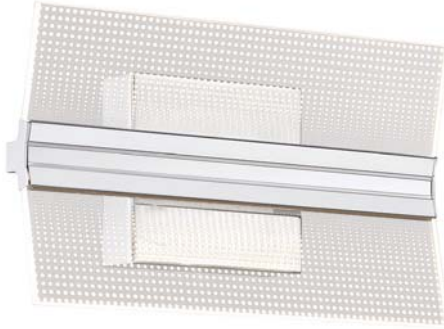

PCBR8801C

MOUNTS

PLATINUM
by QUOIZEL

ADA
Approved