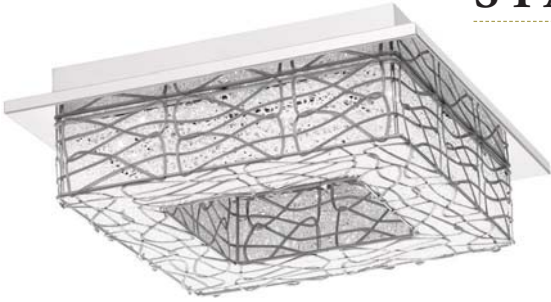

Finish: Polished Chrome

STARDUST