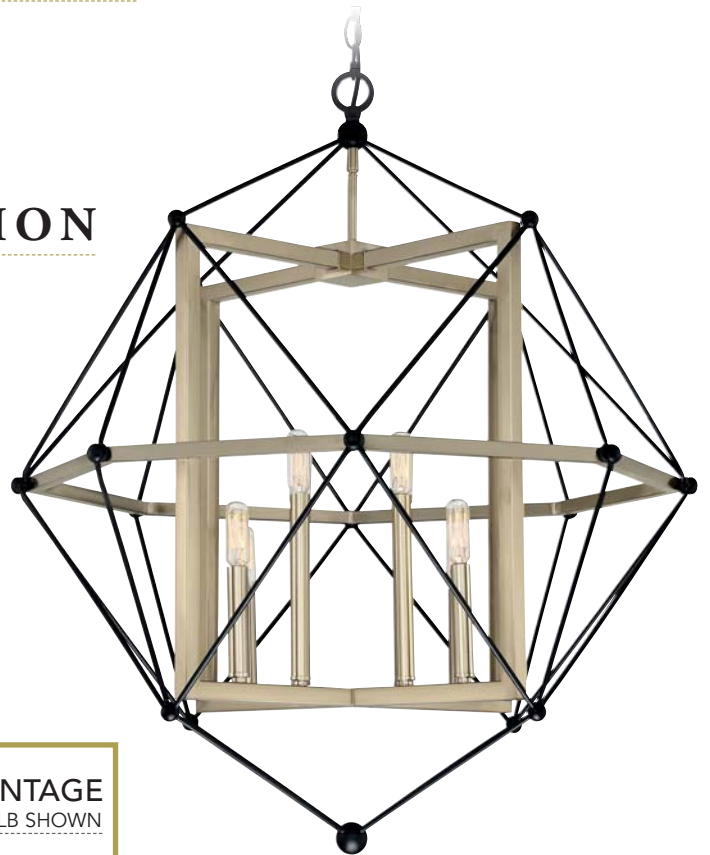

Finish: Earth Black

DSN2824EK

VINTAGE
BULB SHOWN

DSN2830EK

PRODUCT	DIMENSIONS	CANOPY	BULBS
DSN2824EK	28.25"H x 23.5"W x 23.5"Dp	.75" x 5"	4-60W Cand Base
DSN2830EK	34"H x 30"W x 30"Dp	.75" x 5"	8-60W Cand Base
MDL2820VG	9"H x 20"W x 20"Dp	.75" x 5"	5-100W Med Base