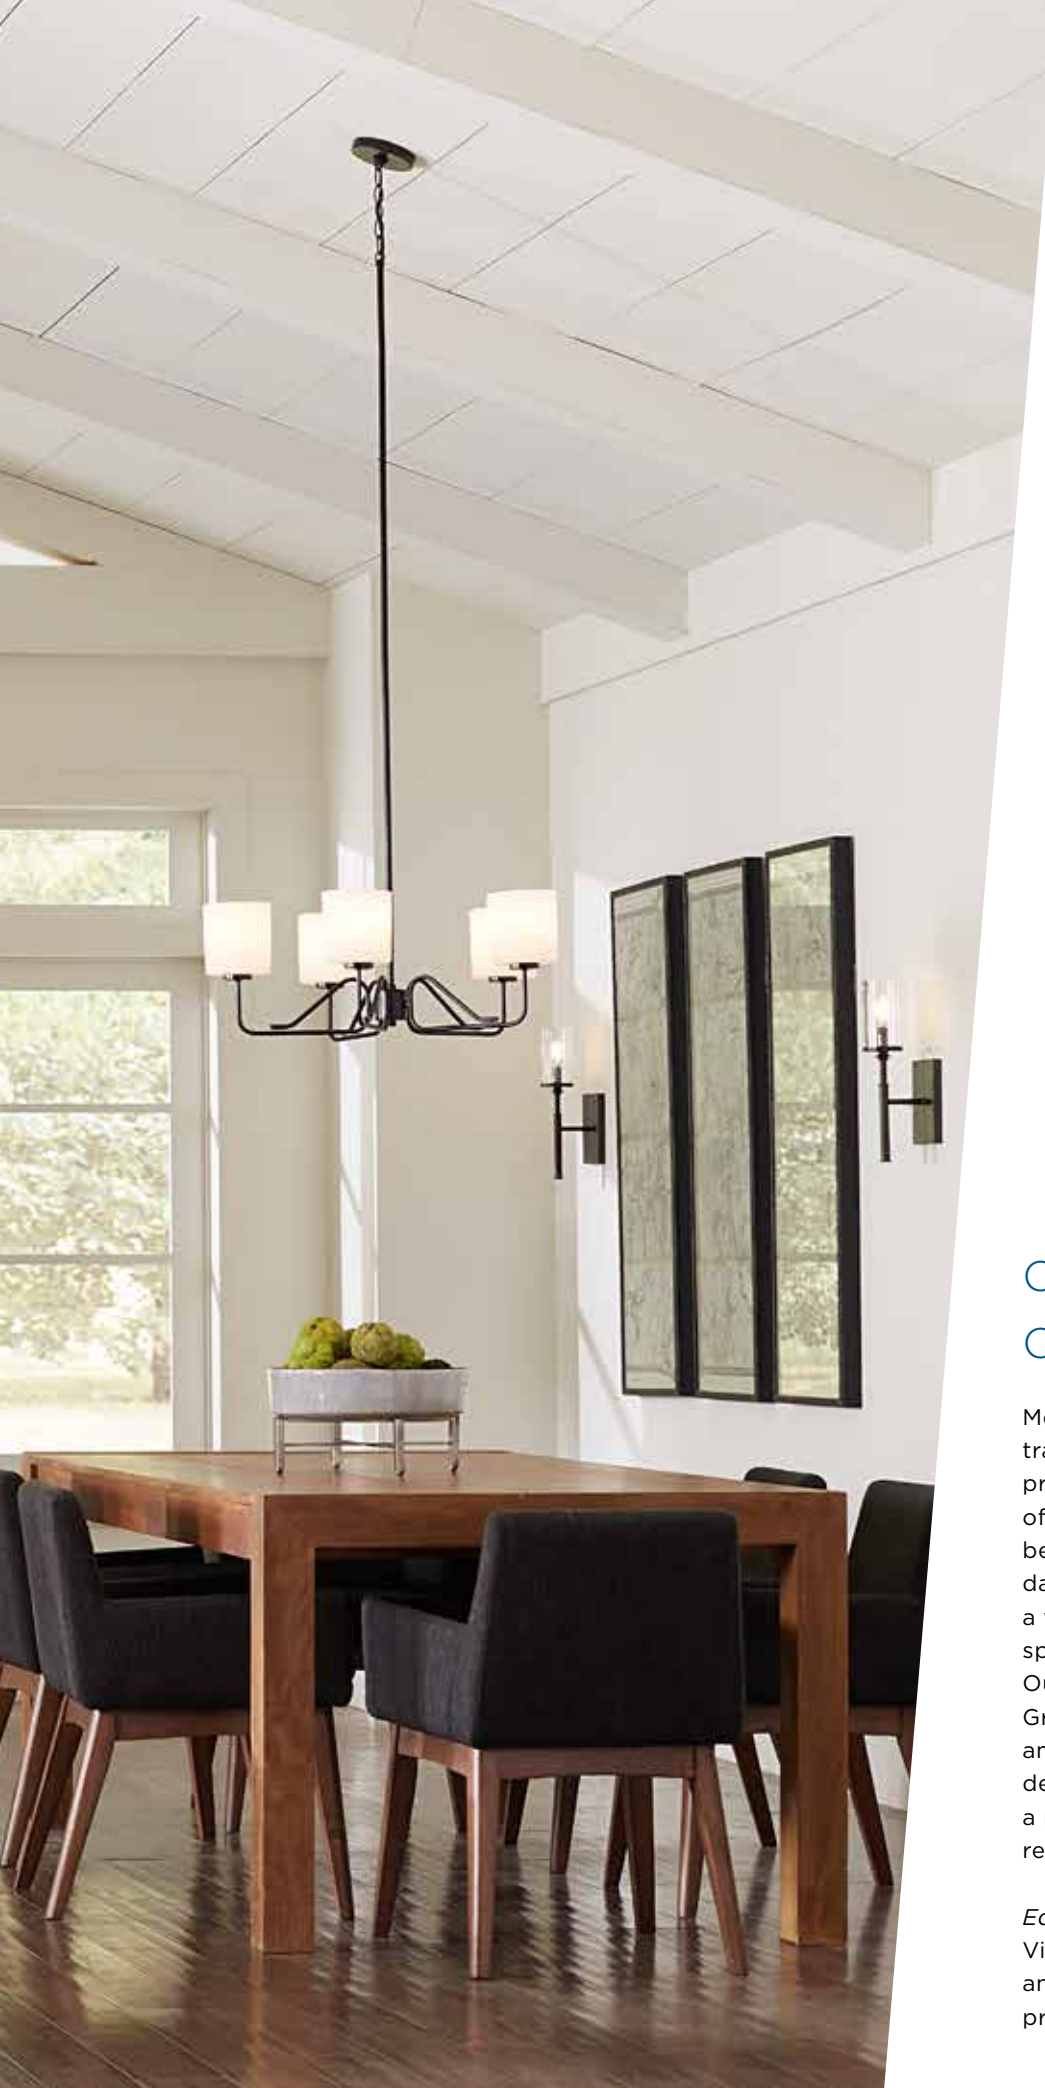

Editor's Note:

View details on the Fleurette Chandelier online at progresslighting.com.

Featuring Gaze Ceiling Fan, Tobin Chandelier and Gresham Sconces.

COOL, CLASSIC AND COMFORTABLE

Modern Farmhouse design embraces tradition but is firmly planted in the present. With a nod to vintage touches of a weathered fireplace mantel, exposed beams, and an airy palette grounded by dark-toned furniture and accessories in a variety of textures, this open concept space modernizes a traditional approach. Our clean-lined Tobin chandelier and Gresham wall sconces accent the inviting ambiance with a touch of classic iron detailing while the Gaze ceiling fan offers a modern look and functionality as a refreshing update to Farmhouse style.