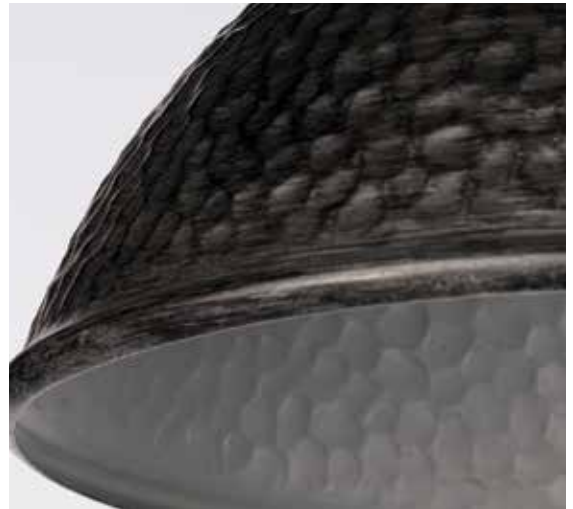

Inspired by the warmth and beauty of hammered copper home accents, Englewood's design displays elements of rustic craftsmanship. Available in Antique Bronze, Black or Antique Pewter, the inside of the shade features a metallic finish, offering higher illumination reflection. Antique Bronze and Black finishes feature a copper inside shade, while the Antique Pewter finish is paired with a metallic silver inner shade. The post top fixture adds the finishing touch to outdoor settings, giving eye-catching appeal to Farmhouse and Rustic homes, and is Dark Sky compliant.