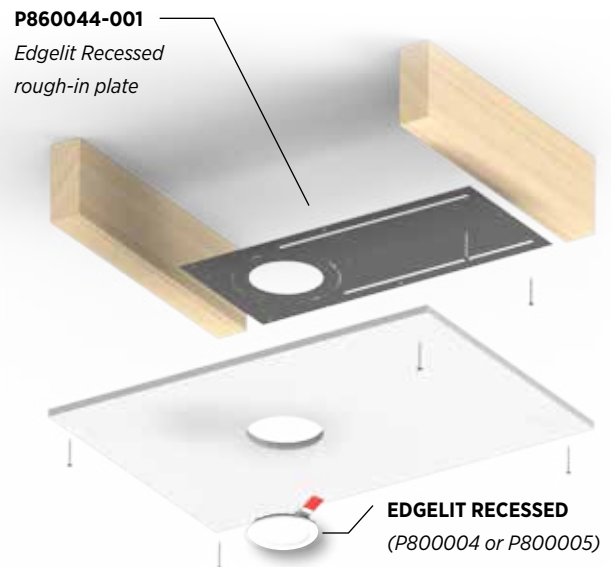

18" CABLE W/ TERMINALS

P860040-028 Satin White

18" L., 1/2" dia.

EDGELIT RECESSED ROUGH IN ACCESSORY

P860044-001 Unfinished

20" W., 9" ht.,

P860040-028

P860044-001