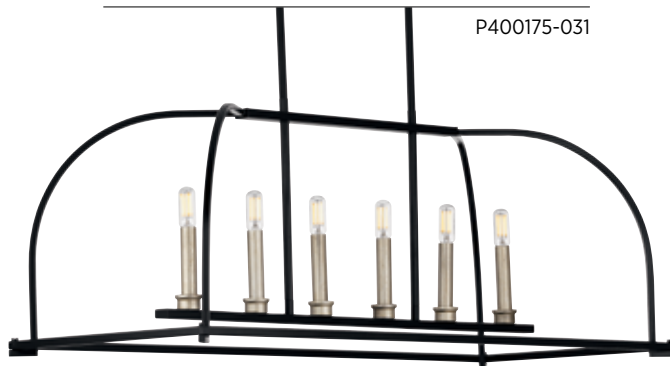

FINISHES

- Black - 031
- Polished Nickel - 104

P400115-031

P500121-031

FIVE-LIGHT CHANDELIER

P400115-031 Black
25-1/2" dia., 15-7/8" ht.,
Overall ht. w/stem 81-1/2"; wire 180".
Five candelabra base lamps,
each 60w max.

SIX-LIGHT ISLAND

P400175-031 Black
38-1/4" W., 14-1/8" ht.,
Overall ht. w/stem 80-1/2"; wire 180".
Six candelabra base lamps,
each 60w max.

NINE-LIGHT CHANDELIER

P400187-031 Black
30" dia., 20-7/8" ht.,
Overall ht. w/stem 86-1/2"; wire 180".
Nine candelabra base lamps,
each 60w max.