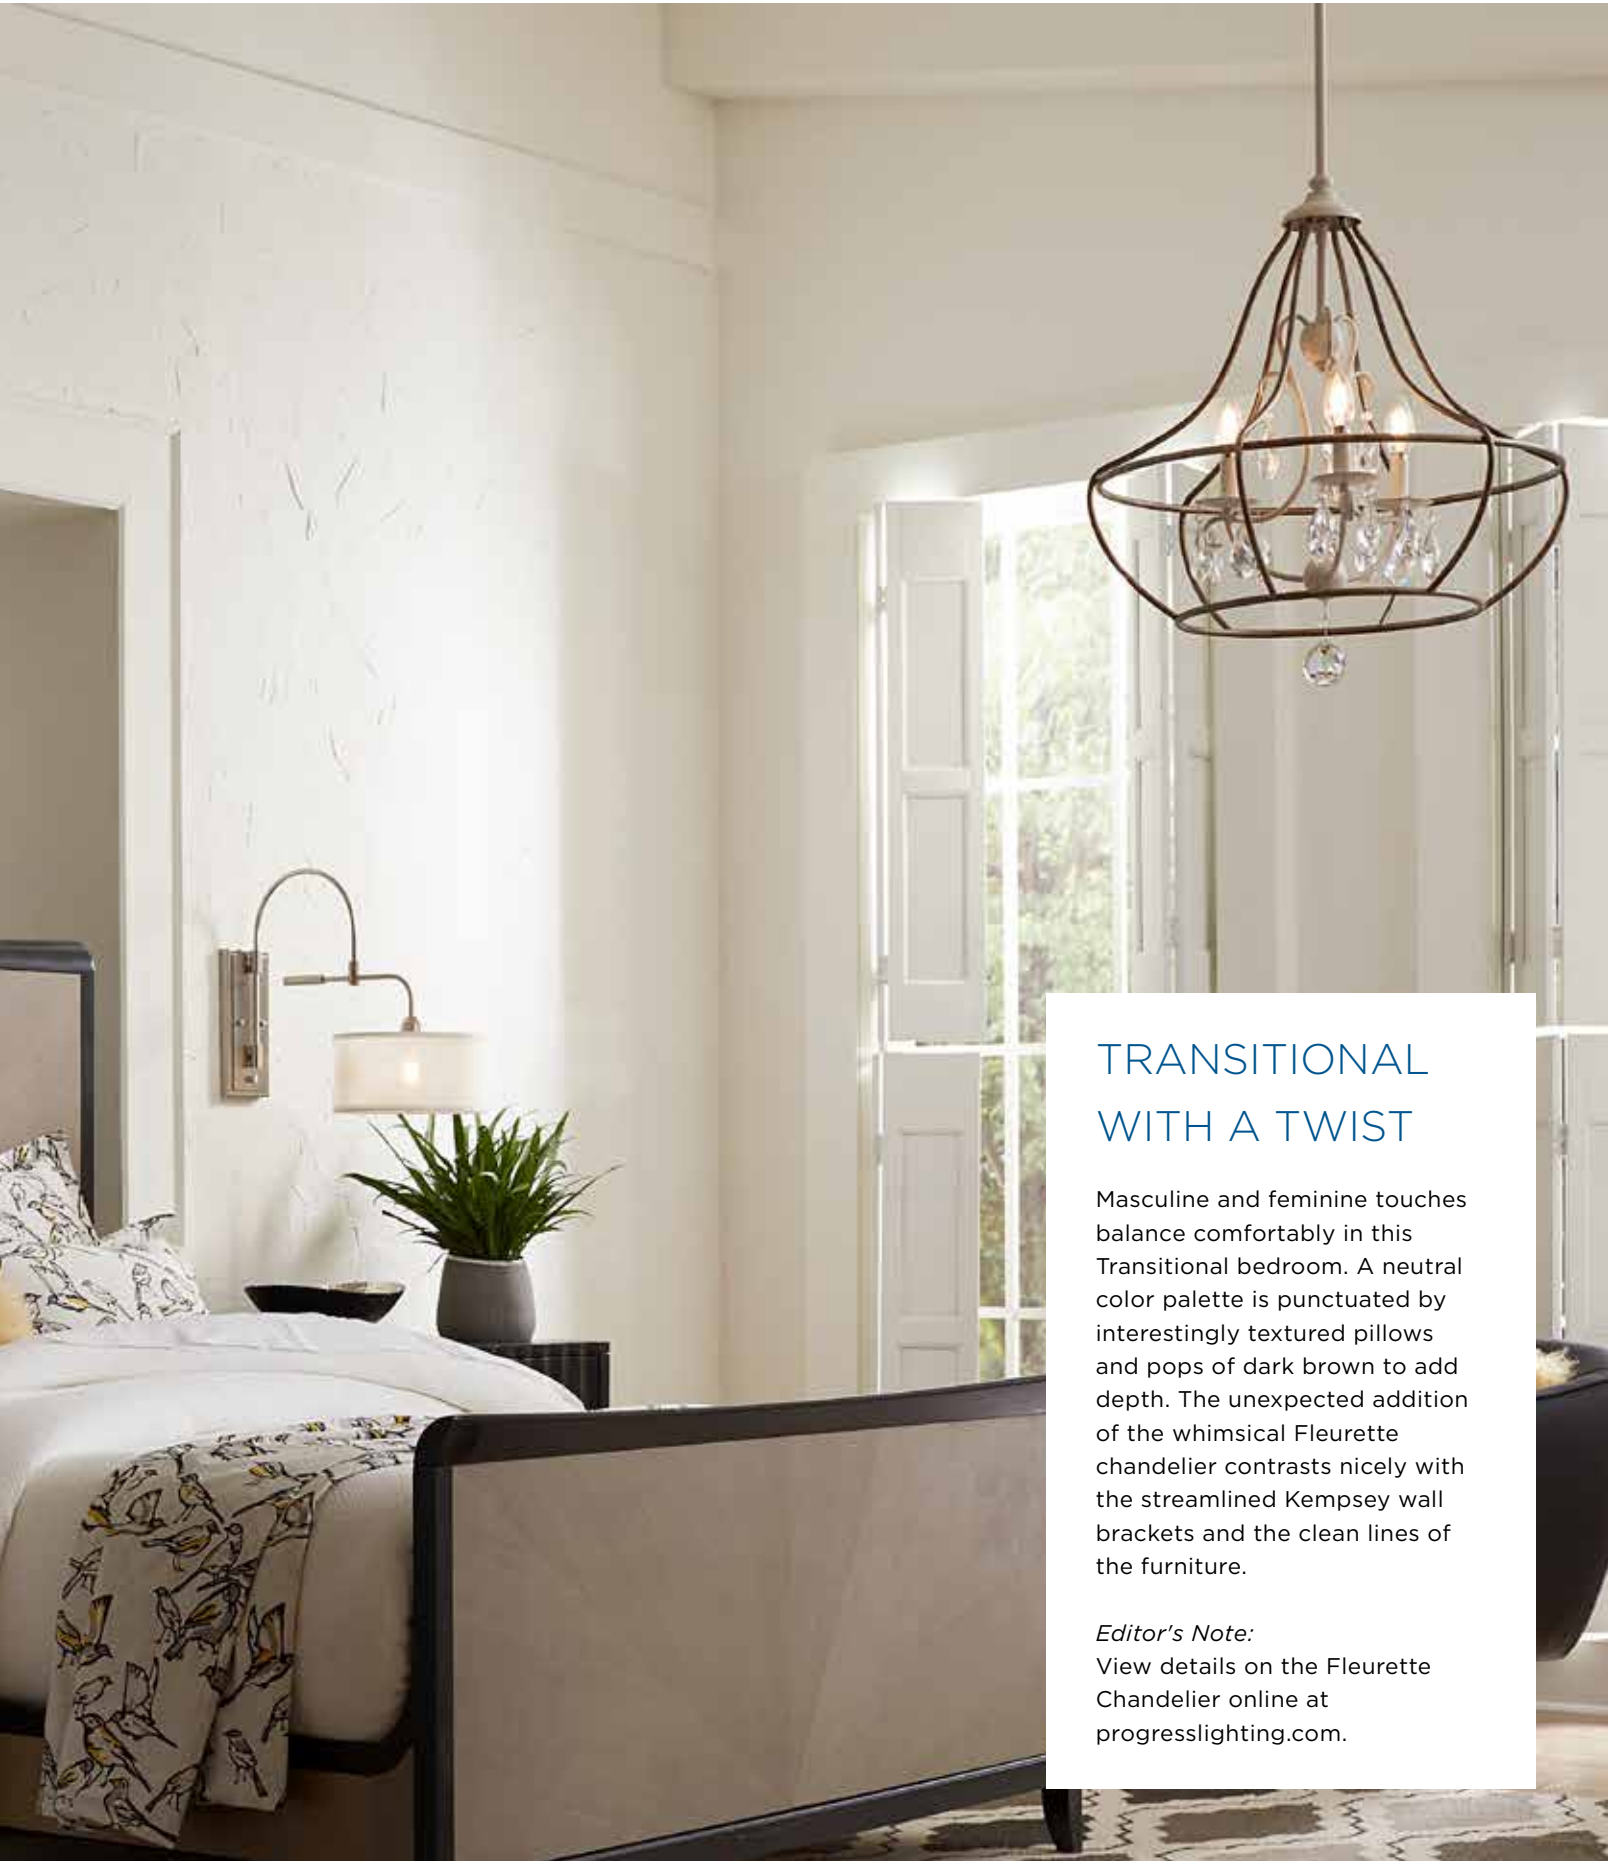

TRANSITIONAL WITH A TWIST

Masculine and feminine touches balance comfortably in this Transitional bedroom. A neutral color palette is punctuated by interestingly textured pillows and pops of dark brown to add depth. The unexpected addition of the whimsical Fleurette chandelier contrasts nicely with the streamlined Kempsey wall brackets and the clean lines of the furniture.

Editor's Note:

View details on the Fleurette Chandelier online at progresslighting.com.