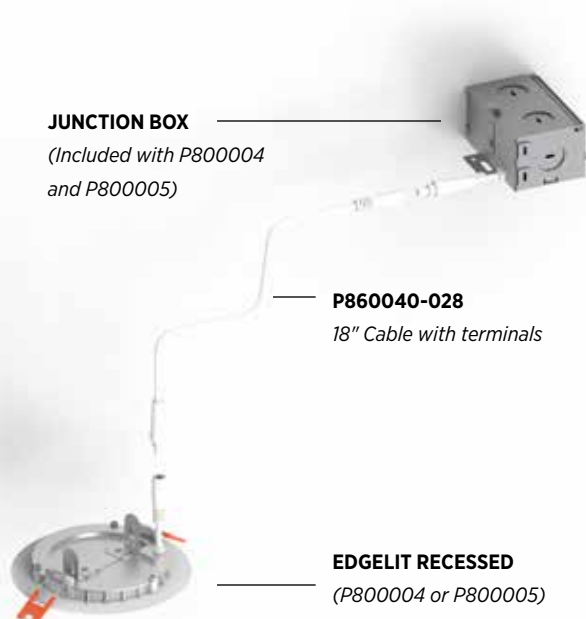

P860040-028