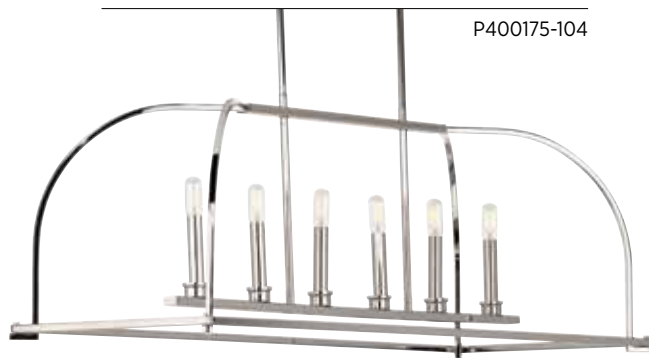

P400175-104

FOUR-LIGHT FOYER

P500121-104 Polished Nickel
15" dia., 17-1/4" ht.,
Overall ht. w/stem 83-1/2"; wire 180".
Four candelabra base lamps,
each 60w max.

EIGHT-LIGHT FOYER

P500122-104 Polished Nickel
19-5/8" dia., 32" ht.,
Overall ht. w/stem 98"; wire 180".
Eight candelabra base lamps,
each 60w max.