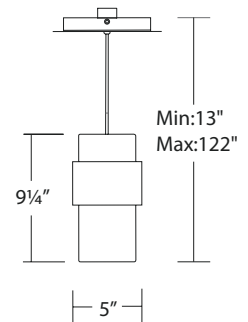

*Driver installs within a junction box

	Size	Watt	LED Lumens	Delivered Lumens	Finish
PD-68909	9"	20W	1718	884	BN <i>Brushed Nickel</i> BK <i>Black</i> AB <i>Aged Brass</i>

Example: **PD-68909-BN**
For title 24 option add "T24" before the finish: **PD-68909-T24-BN**