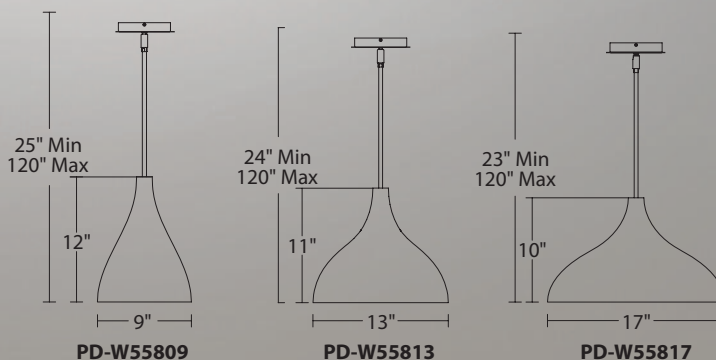

Color Temp: 3000K
CRI: 90
Dimming: 100% - 5% ELV / 0-10V
Rated Life: 50,000 hours*
Input: 120V

- Aluminum construction
- Smooth round exterior with weather-resistant finish, contrast ribbing on interior
- Three 12" and one 6" downrod included, additional rods available
- Can be mounted on a sloped ceiling, swivel attachment included for seismic protection
- Driver concealed within canopy
- IP65 rated