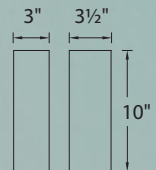

Size	Watt	LED Lumens	Delivered Lumens	Finish
WS-14610	10"	17.5W	775	555	BN <i>Brushed Nickel</i>

Example: **WS-14610-BN**