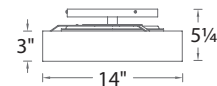

Color Temp: 2700K
CRI: 90
Dimming: 100% - 10% ELV
Rated Life: 50,000 hours
Input: 120V

- Trimless look with a modern upgrade
- Urban elegance & LED illumination softened with a fabric shade
- No transformer or driver required

FM-13114