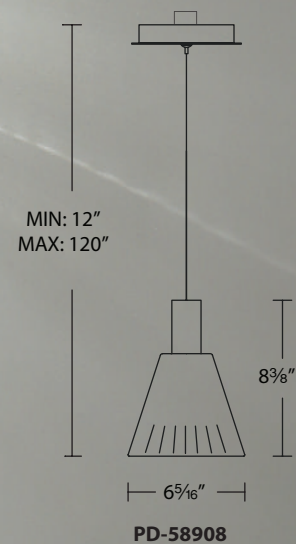

Canopy dimensions :

*Driver installs within a junction box

	Size	Watt	LED Lumens	Delivered Lumens	Finish
PD-58908	8"	6W	400	251	CH Chrome

Example: **PD-58908-CH**
 For the 24 option add "T24" before the finish: **PD-58908-T24-CH**