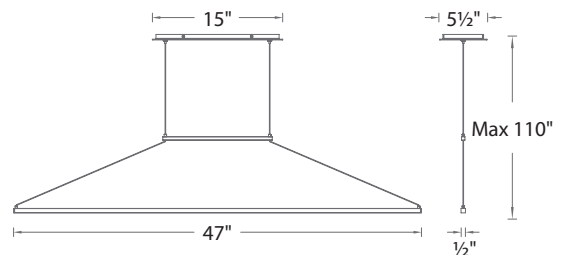

$$E=MC^2$$

47" Linear LED Pendant

Relatively, speaking. An engineering marvel.

Color Temp: 3000K
CRI: 90
Dimming: 100% - 10% ELV
Rated Life: 36,000 hours
Input: 120V- 277V

- Impossibly tiny at just a half inch tall by a half inch wide
- Adjustable leveler provides custom positioning
- Solid aluminum construction
- Cable suspension carrying low voltage may be field shortened
- 2.76" X 1.26" X 1.18" Universal voltage driver
- (120V-220V-277V) Installs within a junction box.