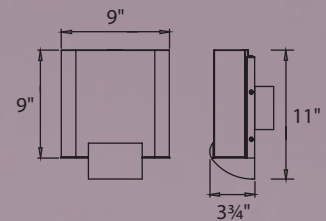

- Art deco inspired contemporary design
- Mouth blown etched triplex opal glass diffuser provides even illumination
- Heavy gauge nickel plated hardware
- 2.76" x 1.26" x 1.18" universal voltage driver (120V-220V-277V)