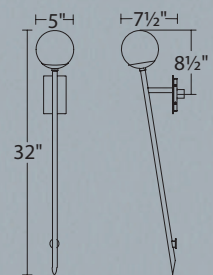

WS-93801

*Driver installs within a junction box