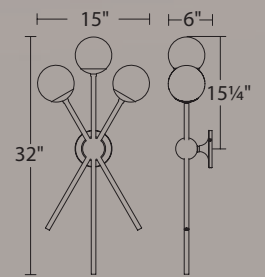

WS-93803

*Driver installs within a junction box

	No. of Lights	Watt	LED Lumens	Delivered Lumens	Finish
WS-93801	1	6W	449	373	BK <i>Black</i>
WS-93803	3	11W	1120	869	

Example: **WS-93803-BK**