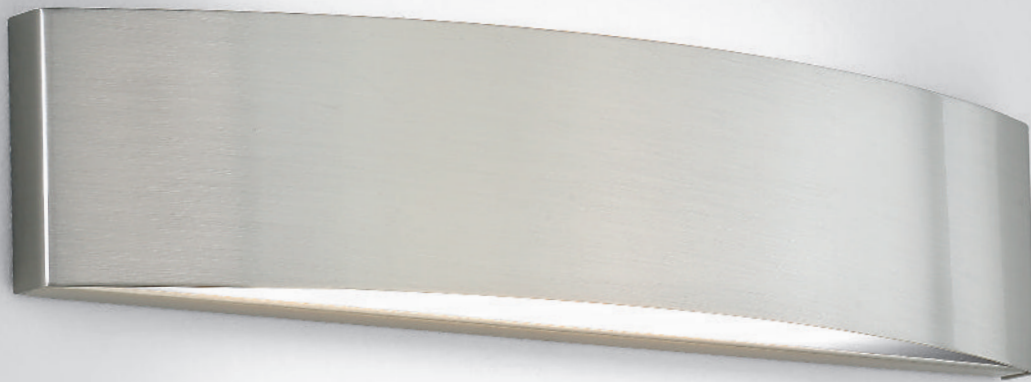

	Size	Watt	LED Lumens	Delivered Lumens	Finish
WS-14610	10"	17.5W	775	555	BN <i>Brushed Nickel</i> 

Example: **WS-14610-BN**

Link

14" LED Sconce

Lovely as a single sconce
or installed in multiples as an interconnected display.