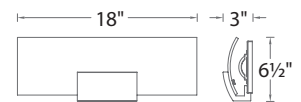

Horizon

18" & 26" LED Bath & Sconce

Captivating beauty just beyond reach.

Color Temp: 3000K
CRI: 90
Dimming: 100% - 10% ELV
Rated Life: 44,000 hours
Input: 120V

- Curved silk-screened glass with a white ceramic glazed center and water clear edge
- No transformer or driver required

WS-58618

	Size	Watt	LED Lumens	Delivered Lumens	Finish
WS-58618	18"	19.5W	1805	590	CH Chrome
WS-58626	26"	30.5W	2920	900	

Example: **WS-58618-CH**