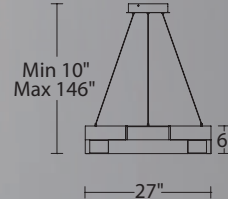

Trap

20", 27" & 38" LED Pendant

TITLE 24
CALIFORNIA

PD-95827-WT shown

PD-95838-CH shown

PD-95827