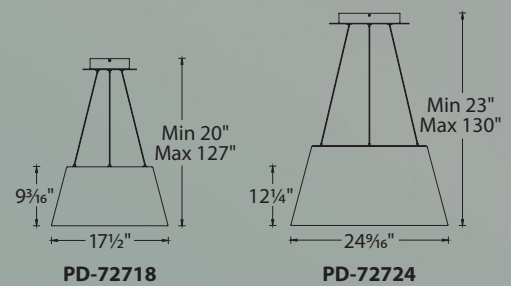

Size	Watt	LED Lumens	Delivered Lumens	Finish
PD-72718	18"	33W	2450	1755	WT White BK Black AL Brushed Aluminum
PD-72724	24"	43W	3235	2385	

Example: **PD-72718-BK**