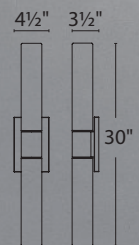

- Opal glass diffuser
- 22" and 30" versions may be mounted vertically or horizontally
- No transformer or driver needed

WS-7213

WS-7222

WS-7230

Updated with a warm brass finish, Elementum brings unparalleled task lighting in to your bathroom. Mount vertically on both sides of a mirror or above a vanity mirror for flattering diffused illumination.