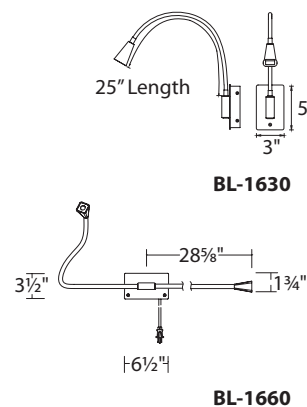

Stretch

LED Swing Arm

Color Temp: 3000K
CRI: 90
Dimming: Internal
Rated Life: 30,000 hours
Input: 120V

- A contemporary utilitarian design
- Flexible, yet fixable rubber tube for directing light
- Fingertip touch dimming on back plate
- Individually switched
- Two 12" cord covers, and 8ft cord for hardwired or portable installation
- Conversion plate for 4" junction box included
- Driver located within canopy

Fingertip-touch dimming and cutting-edge LED technology give the bedside lamp a much-needed upgrade. Flexible arms allow for customizable angles and task-oriented applications. Available now with one or two arms and approved for mounting in any orientation.

	No. of Lights	Watt	LED Lumens	Delivered Lumens	Finish
BL-1660	2	17W	936	623	WT White BK Black TT Titanium
BL-1630	1	8W	489	260	

Example: **BL-1660-BK**