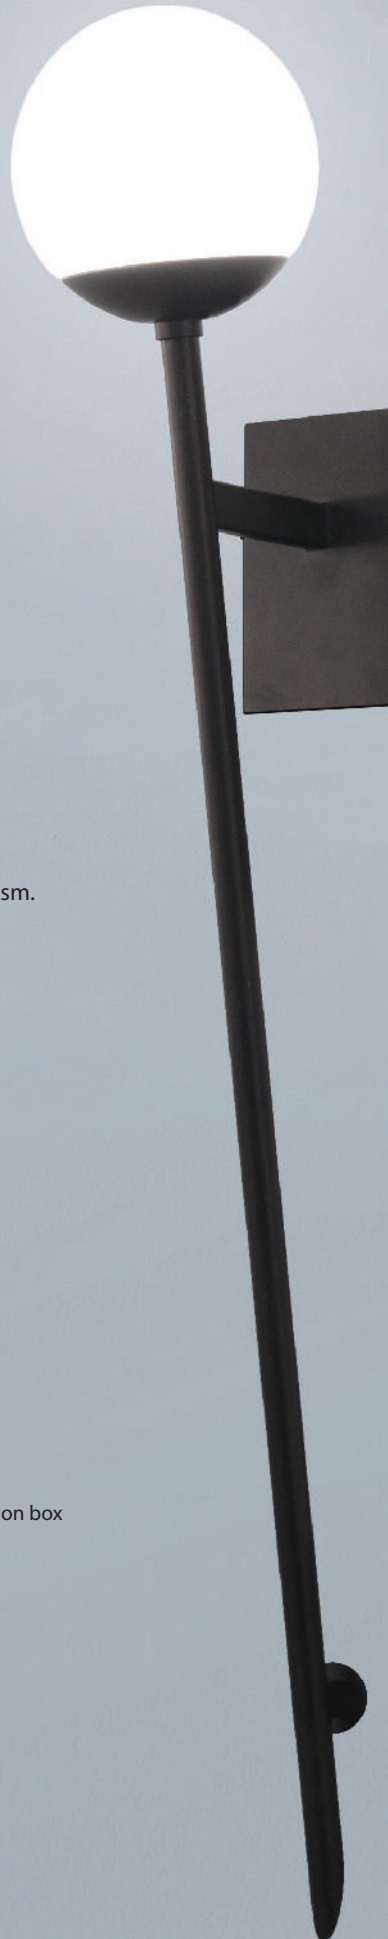

Bossa Nova

32" LED Wall Sconce

Contrast of simple shapes.
Formal energy of Mid-Century Modernism.

WS-93801-BK- shown

Color Temp: 3000K
CRI: 90
Dimming: 100%–10% ELV; 0–10V
Rated Life: 50,000 hours

- Mouth-blown opal glass shades
- 2.95" X 1.88 X 1.14" driver install within junction box
- 3 light sconce has removable lower stems
- 120V (WS-93801)
- 120-277V(WS-93803)