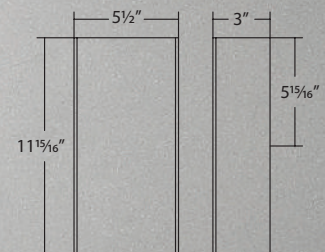

Size	Watt	LED Lumens	Delivered Lumens	Finish
WS-32912	12"	16W	1246	800	SN <i>Satin Nickel</i> BK <i>Black</i> WT <i>White</i>

Example: **WS-32912-BK**
For emergency battery add- **EM** after finish= **WS-32912-SN-EM**