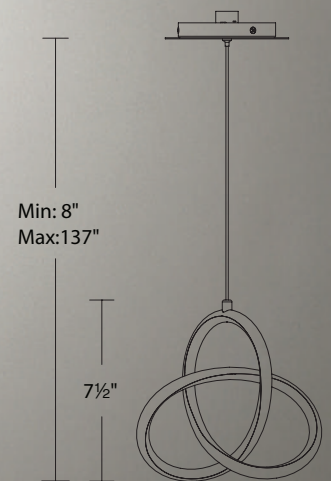

Color Temp: 3000K
CRI: 90
Dimming: 100%-10% ELV
Rated Life: 54,000 hours
Input: 120V-277V

- Hand-crafted, seamless construction, variation expected
- Thin powered aircraft cables provide an ultra-clean look
- 2.76" x 1.26" x 1.18" universal voltage driver (120V-277V)
- The 24 available for special order (driver within the canopy)
- Can be mounted on a sloped ceiling

Canopy dimensions :

PD-84907