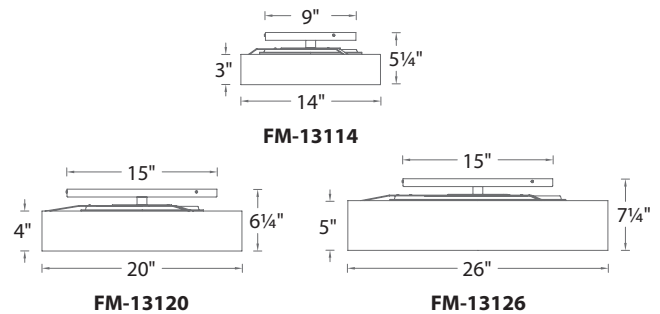

		Size	Watt	LED Lumens	Delivered Lumens	Finish
	FM-13114	14"	26W	2400	1794	BN Brushed Nickel AB Aged Brass 
	FM-13120	20"	37W	2800	2222	
	FM-13126	26"	48W	4200	3310	

Example: **FM-13114-AB**

Meridien

14" LED Ceiling Mount