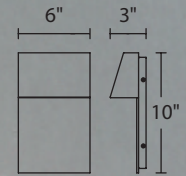

Zealous

10" & 14" LED Outdoor Sconce

Expressively passionate
but with solemn restraint.

- Front hood provides excellent cut off for a discrete but functional path light
- Weather-resistant powder coated finish
- Light engine is factory sealed for maximum protection from the elements
- Solid aluminum construction
- No transformer or driver required

Color Temp: 3000K
CRI: 90
Dimming: 100% - 5% ELV
Rated Life: 44,000 hours
Input: 120V (277V special order)

WS-W53610