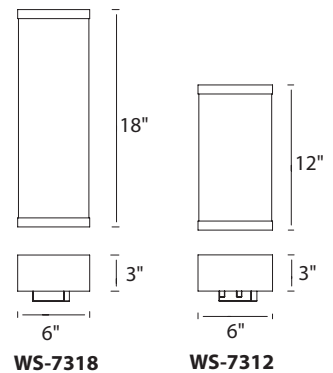

*Driver installs within a junction box

	Size	Watt	LED Lumens	Delivered Lumens	Finish
WS-7312	12"	15W	1125	615	BN <i>Brushed Nickel</i>
WS-7318	18"	20.5W	1555	890	

Example: **WS-7318-BN**

For 2700K add "-27"; 3500K add "-35" before the finish: **WS-7312-27-BN**