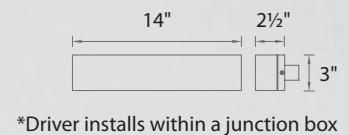

Lovely as a single sconce
or installed in multiples as an interconnected display.

Color Temp: 3000K
CRI: 90
Dimming: 100% - 10% ELV
Rated Life: 38,000 hours
Input: 120V-277V

- Silk-screened glass diffuser with a white ceramic glaze
- Can be mounted vertically or horizontally
- Conversion plate for 4" junction box included
- 2.76" x 1.26" x 1.18" universal voltage driver (120V-220V-277V)