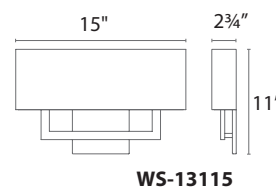

Color Temp: 2700K

CRI: 90

Dimming: 100% - 10% ELV

Rated Life: 85,000 hours

Input: 120V (277V special order)

- Urban elegance softened with a fabric shade.
- Trimless fabric shade illuminates evenly
- Etched glass diffuser on top and below
- No transformer or driver required