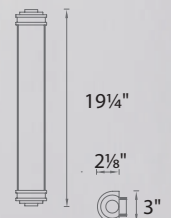

- Clean line of light with an energized personality
- Etched opal glass diffuser provides even illumination
- Mount vertically or horizontally
- Conversion plate for 4" junction box included
- 2.00" x 1.38" x 1.02" Transformer