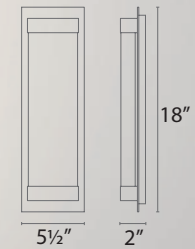

Mythical

13", 18" & 24" LED Sconce

TITLE 24
CALIFORNIA

WS-12713

WS-12718

WS-12724

Color Temp: 3000K
CRI: 90
Dimming: 100% - 10% ELV
Rated Life: 54,000 hours
Input: 120V (277V special order)

- Inch-thick solid block of polished clear seeded crystal
- Creates magnificent sparkles as bubbles within catch the light
- Concealed hardware completes this curiosity inspiring sconce
- Mount vertically or horizontally on a standard 4" junction box
- No transformer or driver required