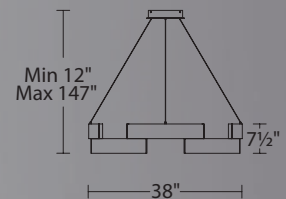

Trap

20", 27" & 38" LED Pendant

TITLE 24
CALIFORNIA

PD-95827-WT shown

PD-95838-CH shown

PD-95838