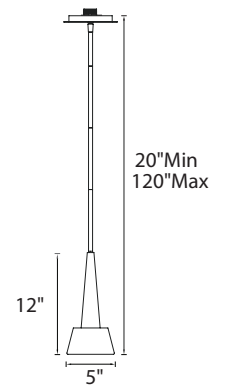

Rocket

12" Mini LED Pendant

Retro styling with a strong trajectory.

Color Temp: 3000K
CRI: 90
Dimming: 100% - 10% ELV
Rated Life: 60,000 hours
Input: 120V (277V special order)

- Retro-style spun metal housing
- Upscale quality plated metal finishes
- Integral swivel for sloped ceilings
- Three 12" and one 6" downrods included (additional downrods available)
- 2.95" X 1.89" X 1.14" Driver