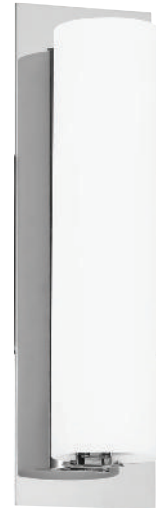

Soho

11", 17" & 23" LED Bath & Sconce

Urban chic for luxury baths.