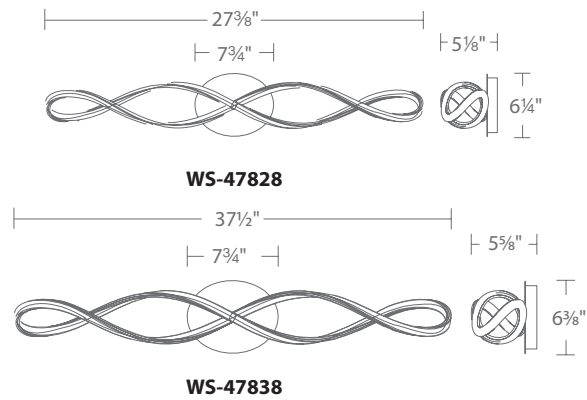

	Size	Watt	LED Lumens	Delivered Lumens	Finish
WS-47828	28"	21W	1565	1174	CH Chrome
WS-47838	38"	28W	2183	1637	

Example: **WS-47838-CH**

Interlace

28" & 38" LED Bath & Sconce

TITLE 24
CALIFORNIA

Eternally waving bands of light weave playfully in and out on this flowing modern design.