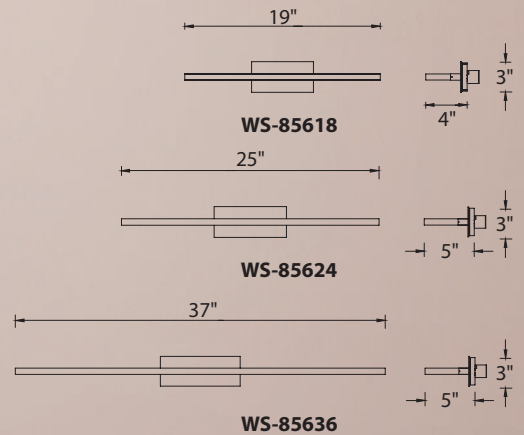

*Driver installs within a junction box

	Size	Watt	LED Lumens	Delivered Lumens	Finish
WS-85618	19"	15.5W	1300	865	WT White AL Brushed Aluminum BK Black
WS-85624	25"	20.5W	1735	1255	
WS-85636	37"	30W	2561	1762	

Example: **WS-85618-WT**