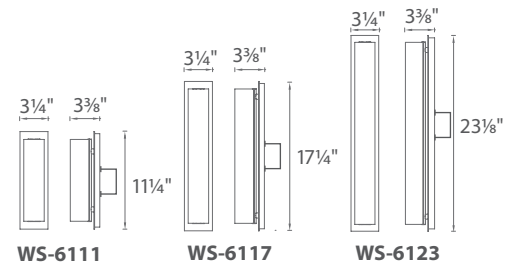

Input: 120V (277V special order)

- Rounded glass to give a unique appeal to a tried and true look
- Etched opal glass provides even illumination
- Mount vertically or horizontally
- Conversion plate for 4" junction box included
- 2.00" x 1.38" x 1.02" Transformer located in junction box