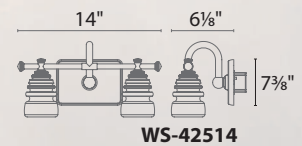

*Driver installs within a junction box