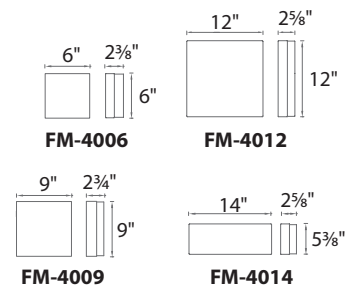

Size	Color Temp	Watt	LED Lumens	Delivered Lumens	Finish	
	FM-4006-27	6"	2700K	17.5W	1400	700	BN Brushed Nickel BZ Bronze CH Chrome	
	FM-4006-30		3000K	17.5W	1444	721		
	FM-4009-27	9"	2700K	31W	2750	1495		
	FM-4009-30		3000K	31W	2765	1511		
	FM-4012-27	12"	2700K	25W	2584	1096		
	FM-4012-30		3000K	25W	2668	1145		
	FM-4014-27	14" x 5"	2700K	31W	1323	610		BN Brushed Nickel
	FM-4014-30		3000K	31W	1356	640		

Example: **FM-4009-30-BN**

For 277V special order, add an "F" before the color temperature: **FM-4006F-27-BN**

*FM-4014 is not Title 24 compliant, EnergyStar or Wet Rated