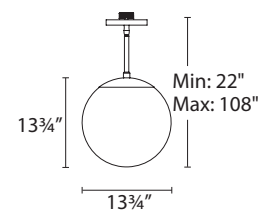

PD-52313

	Size	Watt	LED Lumens	Delivered Lumens	Finish
PD-52307	7"	10W	777	588	BN Brushed Nickel WT White AB Aged Brass
PD-52310	10"	14W	906	685	
PD-52313	13"	14W	906	715	

Example: **PD-52310-BN**

For 2700K add "-27"; 3500K add "-35" before the finish: **PD-52310-27-BN**

*Driver installs within a junction box