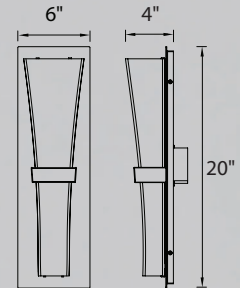

*Driver installs within a junction box

	Size	Watt	LED Lumens	Delivered Lumens	Finish
WS-45620	20"	18W	1377	817	SN Satin Nickel

Example: **WS-45620-SN**
For 2700K add "-27"; 3500K add "-35" before the finish: **WS-45620-27-SN**