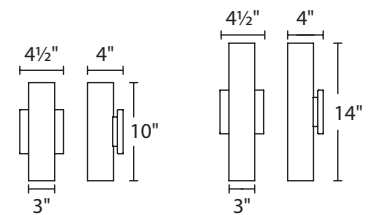

WS-W36610

WS-W36614

	Size	Watt	LED Lumens	Delivered Lumens	Finish
	WS-W36610 <i>One Direction</i>	10"	11W	735	560
	WS-W36614 <i>Up & Down Light</i>	14"	21W	1500	1140
					AL Brushed Aluminum BZ Bronze BK Black WT White