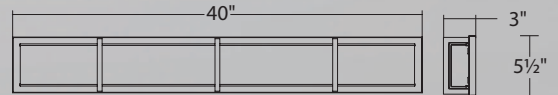

WS-99820

WS-99830

WS-99840

	Size	Watt	LED Lumens	Delivered Lumens	Finish
WS-99820	20.5"	21W	1880	975	CH Chrome 
WS-99830	30"	28W	2583	1371	
WS-99840	40"	36W	3100	1780	

Example: **WS-99830-CH**

Ratio

20", 30" & 40" LED Bath & Sconce