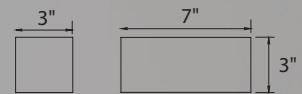

Color Temp: 3000K (2700K / 3500K special order)
CRI: 90
Dimming: 100% - 10% ELV
Rated Life: 80,000 hours
Input: 120V (277V special order)

- Concealed hardware for a finished look at any viewing angle
- Sconce may be rotated 180° when mounting
- Mounts on a 2" x 4" horizontal junction box or approved wiring compartment within fixture
- Conversion plate for 4" junction box included
- Replaceable LED module
- No transformer or driver required