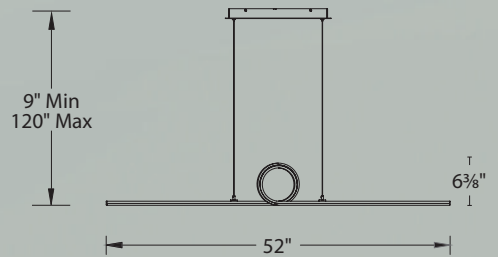

Size	Watt	LED Lumens	Delivered Lumens	Finish
PD-23852	52"	42W	4261	2733	AL <i>Brushed Aluminum</i> BK <i>Black</i>

Example: **PD-23852-BK**