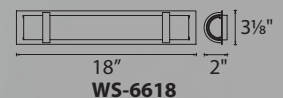

Color Temp: 2700K (3000K / 3500K special order)

CRI: 90

Dimming: 100% - 10% ELV

Rated Life: 80,000 hours

Input: 120V (277V special order)

- Sleek elegance for narrow applications
- 3 inch wide format
- Silk-screened glass with a white ceramic glazed interior
- Can be mounted vertically or horizontally
- Conversion plate for 4 inch junction box included
- No transformer or driver required