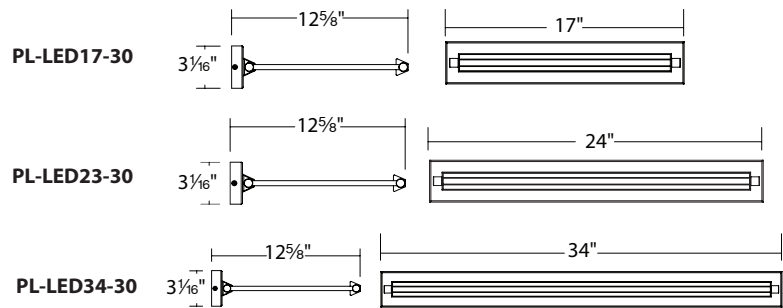

Size	Watt	LED Lumens	Delivered Lumens	Finish
	PL-LED17-30 17"	14W	1125	811	BK Black AB Aged Brass
	PL-LED23-30 24"	17.5W	1490	1078	
	PL-LED34-30 34"	24W	1992	1500	

Example: **PL-LED17-30-BK**