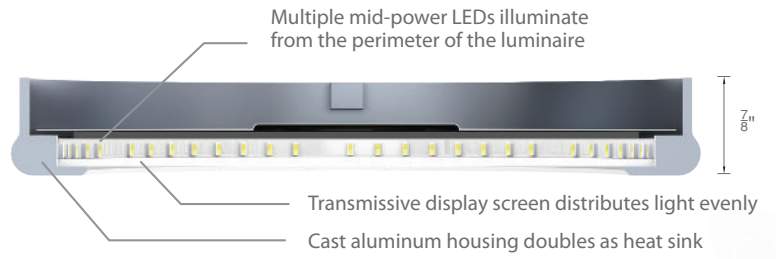

Geos

15" & 22" LED Ceiling & Wall Mount

Color Temp: 2700K, 3000K
CRI: 90
Dimming: 100% - 10% ELV
Rated Life: 50,000 hours*
Input: 120-277V

- Aluminum hardware, frosted acrylic diffuser
- Edge-lit LED with light-extraction panel for even illumination
- Easy installation with twist-lock mechanism (no visible hardware)
- 2.76" x 1.26" x 1.18" universal voltage driver (120V-220V-277V)