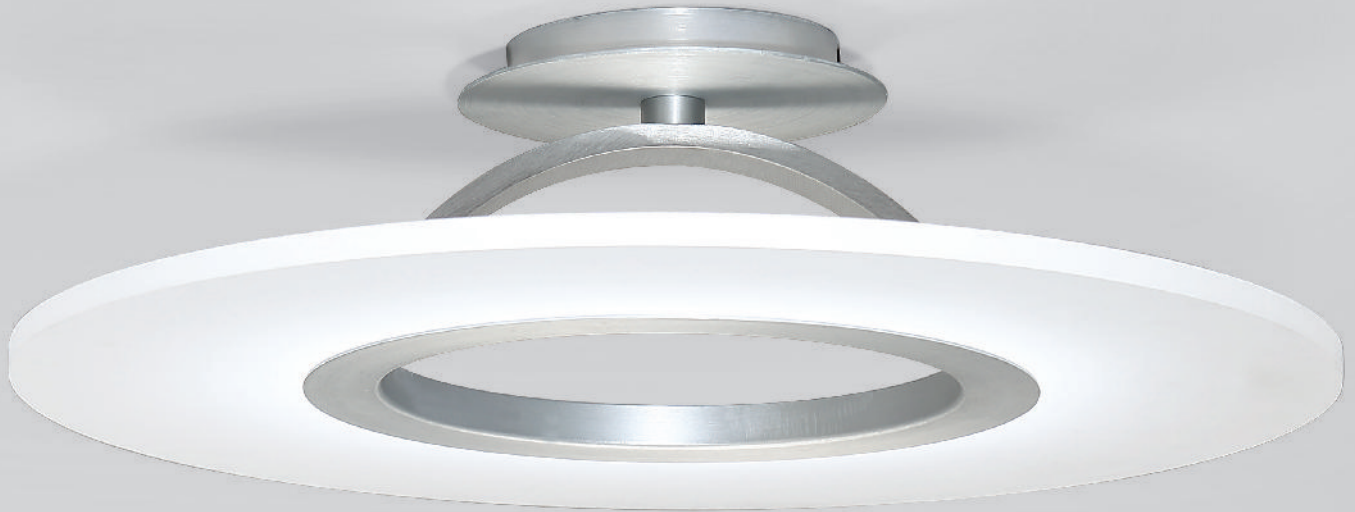

Elektron

20" & 28" LED Pendant + Close-to-Ceiling Mount