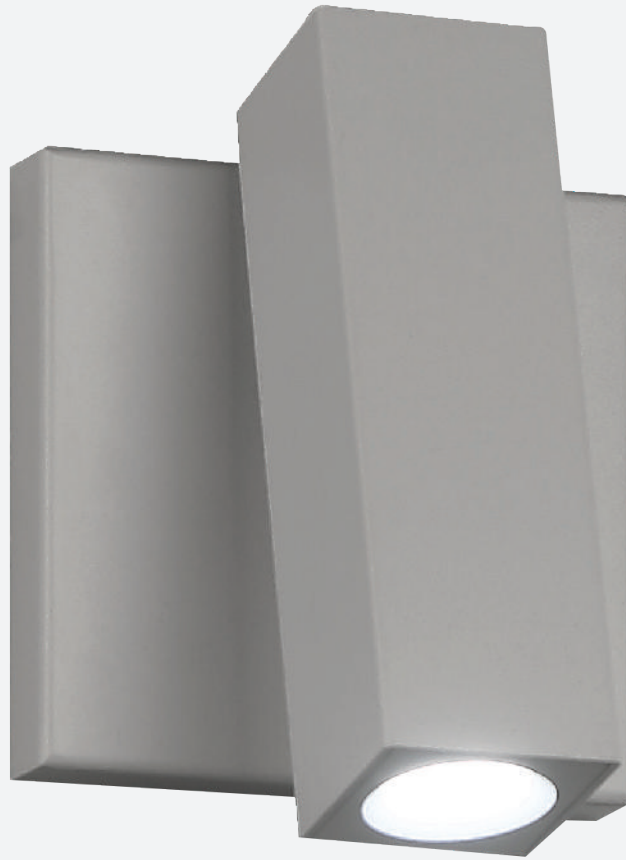

Klein

SWING ARM

Color Temp: 3000K
CRI: 90
Rated Life: 50,000 hours
Input: 120V

- On-off switch on fixture
- Wide pivotable arm with light
- Driver located within the canopy
- Fits over a standard junction box
- Hold switch to dim