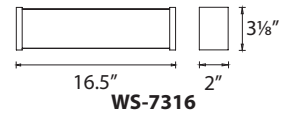

Svelte

16", 22" & 34" LED Bath & Sconce

The picture of refinement.

Color Temp: 2700K (3000K / 3500K special order)
CRI: 90
Dimming: 100% - 10% ELV
Rated Life: 80,000 hours
Input: 120V (277V special order)

- ADA compliant with a 2" depth.
- 5mm thick mitered glass with ceramic glaze
- Can be mounted vertically or horizontally
- No transformer or driver required
- Conversion plate for 4" junction box included

	Size	Watt	LED Lumens	Delivered Lumens	Finish
WS-7316	16"	24.5W	1845	875	BN Brushed Nickel CH Chrome
WS-7322	22"	34.5W	2580	1350	
WS-7334	34"	48W	4043	2100	

Example: **WS-7316-CH**

For 277V, add an "F" before the finish: **WS-7316F-CH**

For 3000K add "-30"; 3500K add "-35" before the finish: **WS-7316-30-CH**