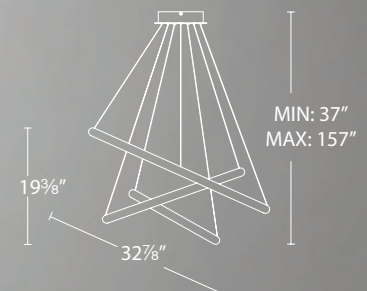

Tumbling

20", 25", 33", & 54" LED Pendant

TITLE 24
CALIFORNIA

PD-46925 shown

Color Temp: 3500K
CRI: 90
Dimming: 100% - 10% ELV
Rated Life: 50,000 hours
Input: 120-277V

- Crystal block ring aluminum bands
- Can be mounted on a sloped ceiling
- Thin powered aircraft cables provide an ultra-clean look
- Driver concealed within the canopy

PD-46933