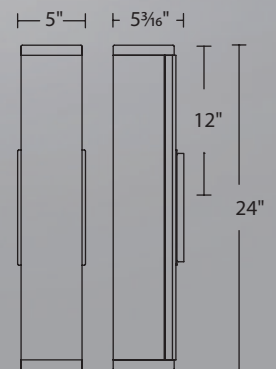

Cylo

9", 16" & 24" LED Outdoor Sconce

Color Temp: 3000K, 4000K
CRI: 90
Dimming: 100%–10% ELV
Rated Life: 50,000 hours
Input: 120V (277V Special Order)

- Aluminum construction, natural white UV-rated acrylic diffuser
- Weather-resistant finish
- No transformer or driver needed

WS-W91824