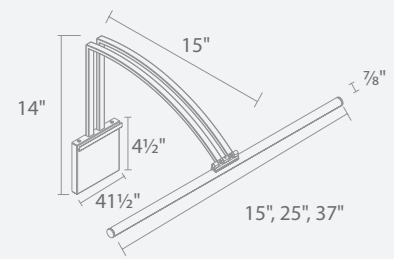

Power	LED Lumens	Delivered Lumens		Finish
	PL-LED15-27	15"	9.5W	595	240	Hard Wired		
	PL-LED25-27	25"	17W	1186	535	Hard Wired	BK Black BN Brushed Nickel	
	PL-LED37-27	37"	26W	1785	850	Hard Wired		

Example: PL-LED25-27-BN