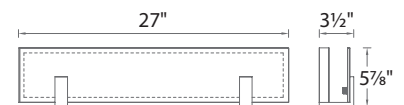

Example: **WS-57609-BN**

p. 106 Ceiling Mount

Meridien

27" & 37" LED Bath & Sconce

Longitude of lumens. The epitome of uptown chic.

WS-57627

WS-57637

- Color Temp:** 3000K
- CRI:** 90
- Dimming:** 100% - 10% ELV
- Rated Life:** 50,000 hours
- Input:** 120V
- Silk-screened glass with a white ceramic glazed center and water clear edge
- Mount horizontally only
- No transformer or driver required