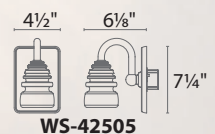

*Driver installs within a junction box