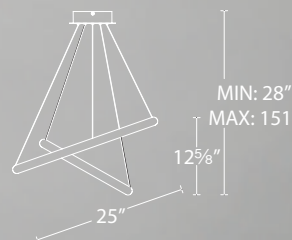

Tumbling

20", 25", 33", & 54" LED Pendant

TITLE 24
CALIFORNIA

PD-46925 shown

Color Temp: 3500K
CRI: 90
Dimming: 100% - 10% ELV
Rated Life: 50,000 hours
Input: 120-277V

- Crystal block ring aluminum bands
- Can be mounted on a sloped ceiling
- Thin powered aircraft cables provide an ultra-clean look
- Driver concealed within the canopy

PD-46925