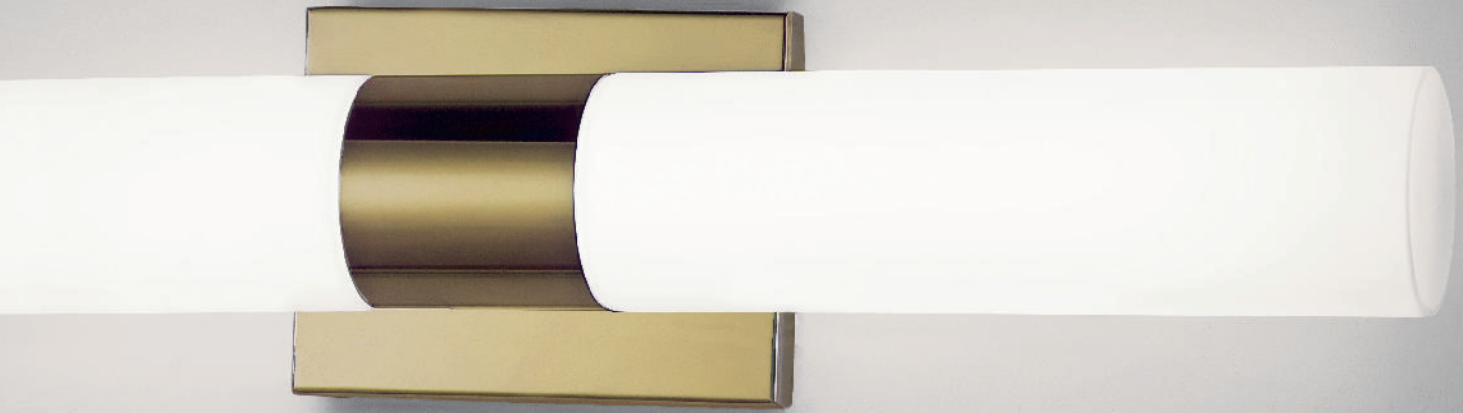

- Opal glass diffuser
- 22" and 30" versions may be mounted vertically or horizontally
- No transformer or driver needed

WS-7213

WS-7222

WS-7230

Updated with a warm brass finish, Elementum brings unparalleled task lighting in to your bathroom. Mount vertically on both sides of a mirror or above a vanity mirror for flattering diffused illumination.