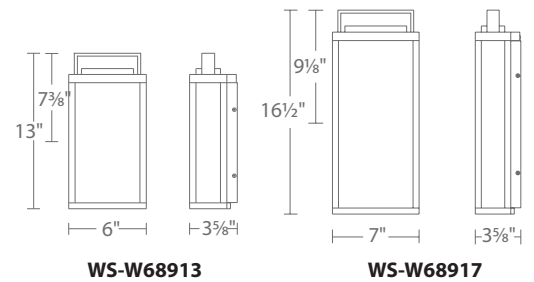

WS-W68913

WS-W68917

	Size	Watt	LED Lumens	Delivered Lumens	Finish
WS-W68913	13"	12W	900	205	GH Graphite BK Black
WS-W68917	17"	15W	1100	223	

Example: **WS-W68913-BK**