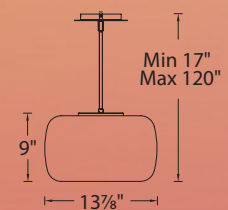

PD-36714

	Size	Watt	LED Lumens	Delivered Lumens	Finish
PD-36714	14"	18W	1620	1520	BN Brushed Nickel

Example: **PD-36714-BN**
For 277V, add an "F" before the finish: **PD-36714F-BN**