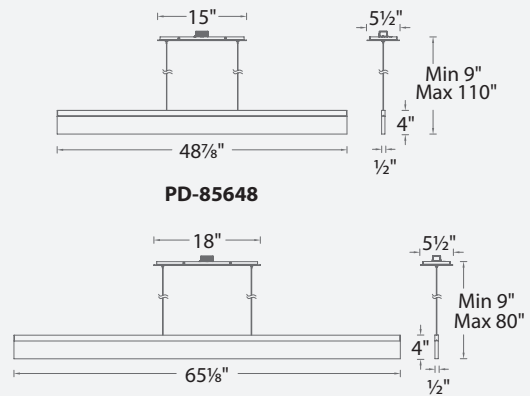

*Driver installs within a junction box

	Size	Watt	LED Lumens	Delivered Lumens	Finish
PD-60723	23"	28W	3160	1895	TT Titanium 

Example: **PD-60723-TT**

Level

48" & 65" Linear LED Pendant

p. 169 Bath / Sconce

- Edge-lit magic
- Ultra thin profile
- Edge-lit LED panel illuminates, providing ambient light
- Frosted diffuser provides even illumination
- 2.00" x 1.38" x 1.02" transformer located in junction box