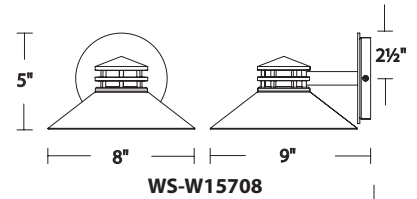

		Size	Watt	LED Lumens	Delivered Lumens	Finish
	WS-W15708	8"	12W	1000	314	BZ Bronze GH Graphite BK Black 
	WS-W15710	10"	15W	1200	484	

Example: **WS-W15708-GH**

Folsom

10" & 14" LED Outdoor Wall Sconce

Breakout structural design with clean modern elegance.