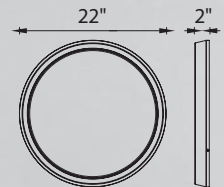

FM-16622

	Size	Watt	LED Lumens	Delivered Lumens	Finish
FM-16617	17"	60W	5310	2355	BN <i>Brushed Nickel</i>
FM-16622	22"	88W	8200	3460	

Example: **FM-16617-BN**