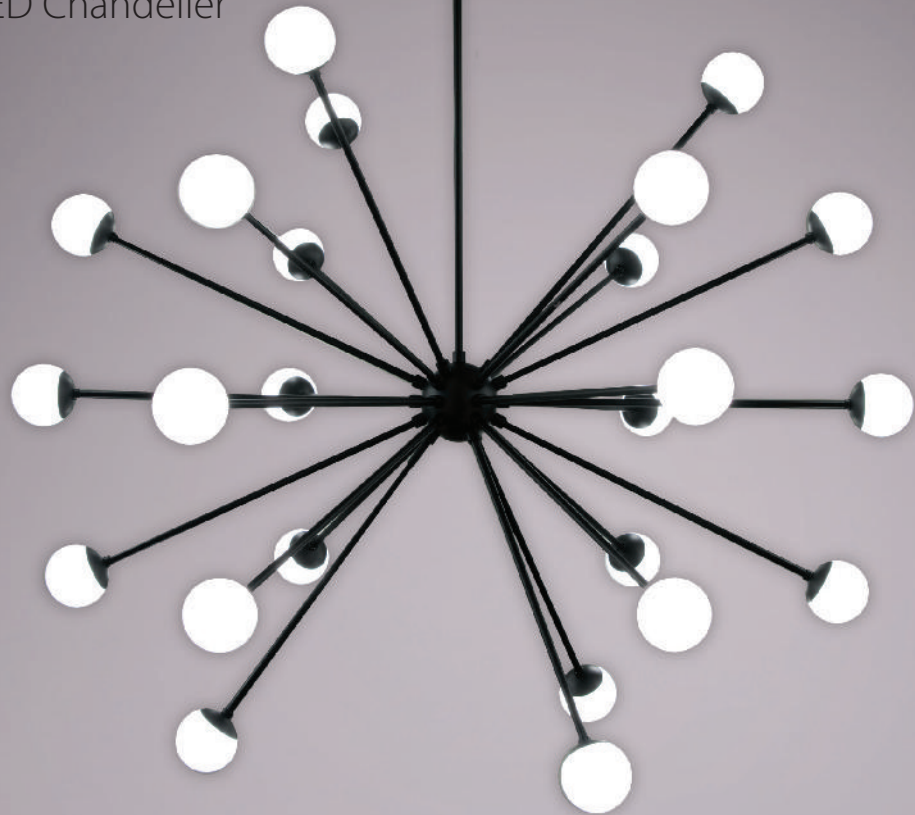

Bossa Nova

34", 38", 44" & 54" LED Chandelier

TITLE 24
CALIFORNIA

Color Temp: 3000K
CRI: 90
Dimming: 100%–10% ELV; 100%–5% 0–10V
Rated Life: 50,000 hours
Input: 120V–277V

- Mouth-blown opal glass
- Easy-to-assemble design with quick connections
- Interchangeable rods are varied in length for personal customization (PD-93834/PD-93844)
- Three 12" and one 6" downrod included
- Can be mounted on a sloped ceiling
- Universal voltage driver (120V-277V) concealed within fixture