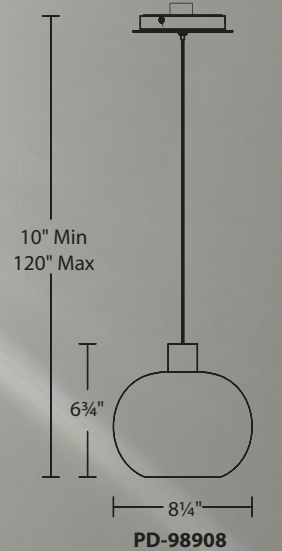

Luxury in layers. A modern take on classic sophistication.

Color Temp: 3500K
CRI: 90
Dimming: 100% - 10% ELV
Rated Life: 50,000 hours
Input: 120-277V

- Aluminum hardware with clear glass and bubbled acrylic diffuser at the center with balancing pin adjuster
- Thin powered aircraft cables provide an ultra-clean look
- 2.76" x 1.26" x 1.18" universal voltage driver (120V-220V-277V)
- The 24 available for special order (driver within the canopy)
- Can be mounted on a sloped ceiling