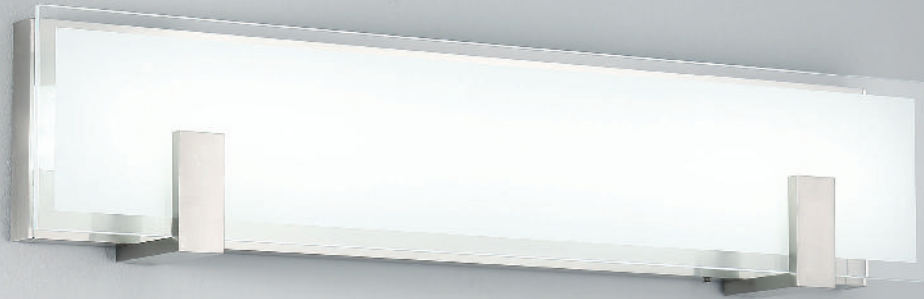

Meridien

27" & 37" LED Bath & Sconce

Longitude of lumens. The epitome of uptown chic.