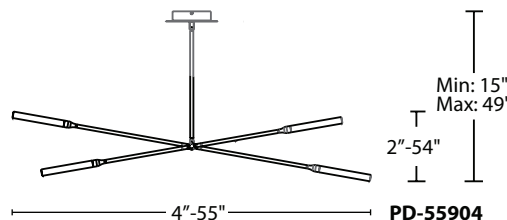

PD-55904-BK/AB shown

Waving wands deliver cutting edge LED magic.

PD-55912

PD-55906

PD-55904

- Color Temp: 3000K
- CRI: 90
- Dimming: 100% - 10% ELV
- Rated Life: 36,000 hours
- Input: 120-277V

- Frosted acrylic rod diffuser on dual planar rotatable aluminum bars
- Driver located within the canopy
- Integral swivel for sloped ceilings
- Three 12 inch and one 6 inch rods included (additional extension rods available)