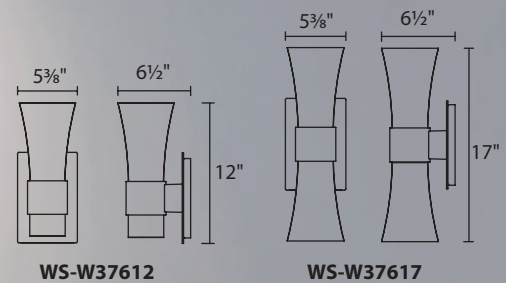

	Size	Watt	LED Lumens	Delivered Lumens	Finish
WS-W37612	12"	21W	1546	997	BZ Bronze 
WS-W37617	17"	21W	1546	960	

Example: **WS-W37617-BZ**

Hurricane

10" & 14" LED Outdoor Sconce

A modern interpretation of a familiar icon representing a refuge.