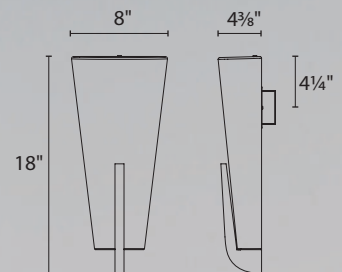

- Heavy gauge solid nickel plated hardware inspired by classic aviator hood ornaments
- Mouth blown etched opal glass diffuser provides even illumination
- 2.76" x 1.26" x 1.18" universal voltage driver (120V-220V-277V)