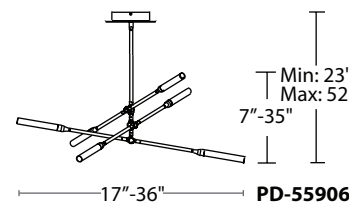

PD-55904-BK/AB shown

Waving wands deliver cutting edge LED magic.

PD-55912

PD-55906

PD-55904

- Color Temp: 3000K
- CRI: 90
- Dimming: 100% - 10% ELV
- Rated Life: 36,000 hours
- Input: 120-277V

- Frosted acrylic rod diffuser on dual planar rotatable aluminum bars
- Driver located within the canopy
- Integral swivel for sloped ceilings
- Three 12 inch and one 6 inch rods included (additional extension rods available)