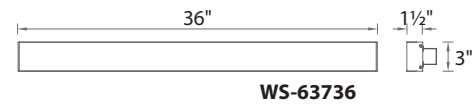

Example: **WS-59623-AL**

Strip

18", 24" & 36" LED Bath & Sconce

Lighting with no boundaries.

Color Temp: 2700K, 3000K, 3500K
CRI: 90
Dimming: 100% - 10% ELV
Rated Life: 54,000 hours
Input: 120 - 277V

- Modern, sleek, clean
- Co-extruded clear and white acrylic provides substance, luminosity and optical efficacy
- Mounts vertically or horizontally
- Listed for use in closets
- Conversion plate for 4" junction box included
- Adjustable backplate
- 2.76" x 1.26" x 1.18" universal voltage driver (120V-220V-277V) installs within junction box