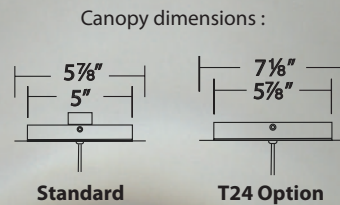

Luxury in layers. A modern take on classic sophistication.

Color Temp: 3500K
CRI: 90
Dimming: 100% - 10% ELV
Rated Life: 50,000 hours
Input: 120-277V

- Aluminum hardware with clear glass and bubbled acrylic diffuser at the center with balancing pin adjuster
- Thin powered aircraft cables provide an ultra-clean look
- 2.76" x 1.26" x 1.18" universal voltage driver (120V-220V-277V)
- The 24 available for special order (driver within the canopy)
- Can be mounted on a sloped ceiling