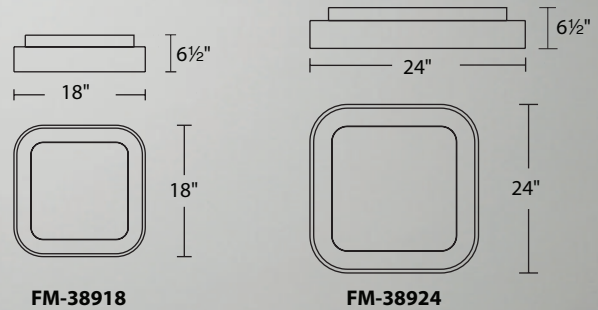

Size	Watt	LED Lumens	Delivered Lumens	Finish
FM-38918	18"	29W	2905	917	AL <i>Brushed Aluminum</i>
FM-38924	24"	36W	3337	1656	

Example: **FM-38918-AL**