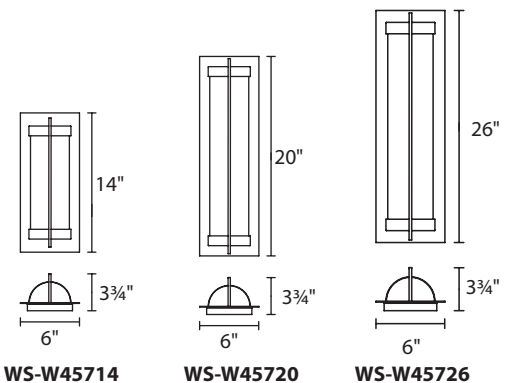

Size	Watt	LED Lumens	Delivered Lumens	Finish
WS-W45714	14"	19.5W	1865	685	BK Black
WS-W45720	20"	19.5W	1900	745	
WS-W45726	26"	35W	3273	1026	

Example: **WS-W45714-BK**
For 277V, add an "F" before the finish: **WS-W45720F-BK**