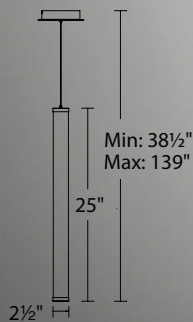

Flare

13", 25", 37" & 45" Mini LED Pendant

Symmetrical, cylindrical and aerodynamic.
Brilliance alone or as a collection.

PD-70913

PD-70925

PD-70937

PD-70945

Flare