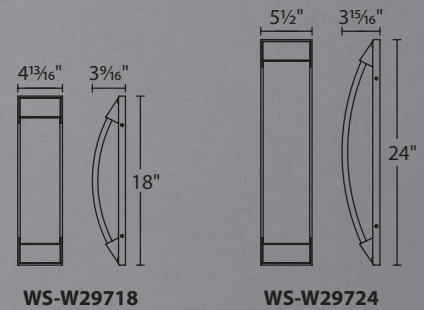

	Size	Watt	LED Lumens	Delivered Lumens	Finish
WS-W29718	18"	11.5W	800	245	AL <i>Brushed Aluminum</i> 
WS-W29724	24"	23.5W	2000	515	

Example: **WS-W29718-AL**

Copa

9", 13" & 17" Interior/Exterior
LED Pendant