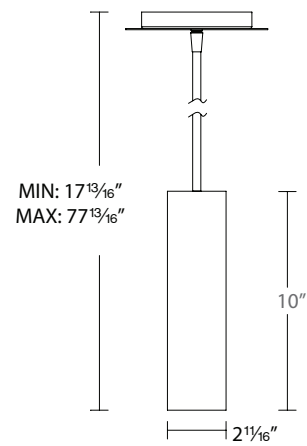

Caliber

10" Mini LED Pendant

Clean, modern style for any space.

Caliber

10" Mini LED Pendant

Color Temp: 3000K
 CRI: 90
 Dimming: 100% - 10% ELV
 Rated Life: 75,000 hours
 Input: 120-277V

- Hang straight swivel
- Three 12" and one 6" downrods included (additional downrods available)
- Driver located within the fixture