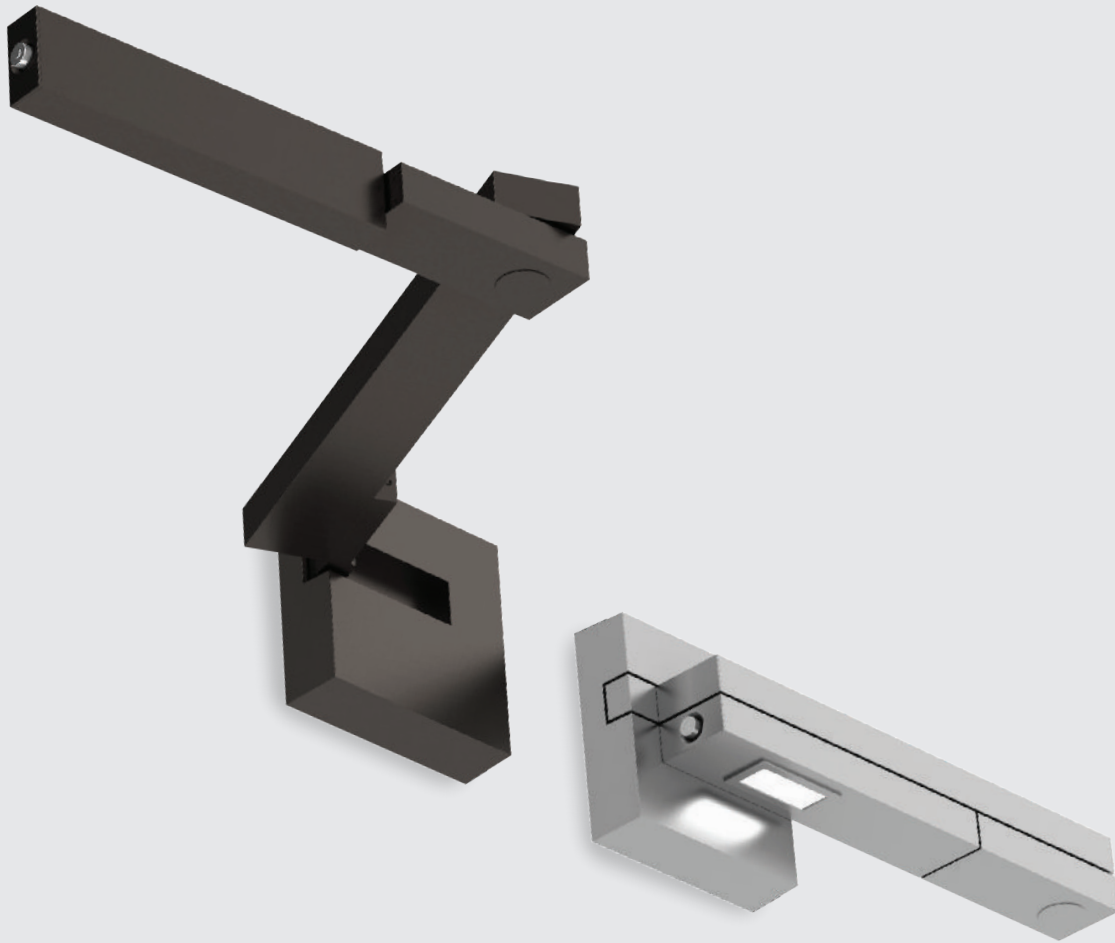

Flip

LED Swing Arm

Bauhaus and beautiful. Versatile design and function.

Color Temp: 3000K
CRI: 85
Dimming: 100% - 10% (integral dimmer)
Rated Life: 30,000 hours
Input: 120-240V

- Bauhaus-style geometry in a left and right paired design
- Aluminum construction
- Fingertip touch dimming on head
- Two 12 inch cord covers included for portable installation
- Mounts to standard 4" junction box when hard-wired
- Driver located inside canopy