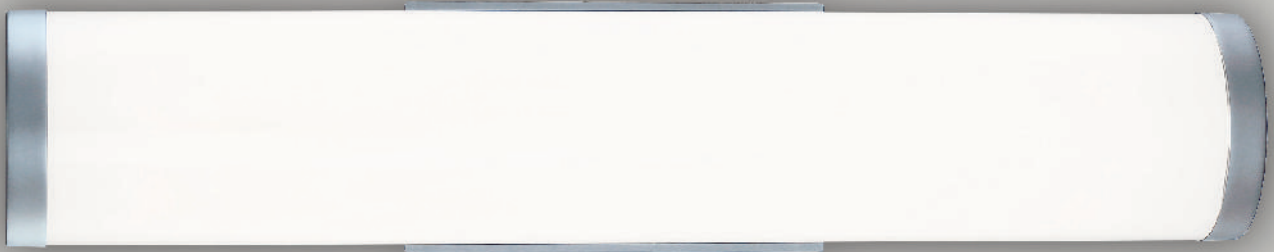

- Aluminum construction, natural white UV-rated acrylic diffuser
- Weather-resistant finish
- No transformer or driver needed

WS-W91809

WS-W91816

WS-W91824

Cylo

9", 16" & 24" LED Outdoor Sconce

Crafted in aluminum with contrast endcaps in durable weather-resistant finishes.