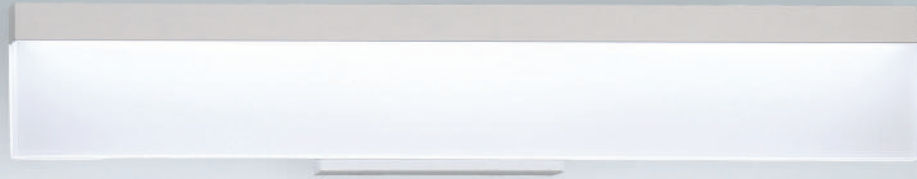

A vertical curtain of light adapted from our handsome Level sconce design. Verge features an ultra-thin frosted diffuser that helps to spread light evenly without any glare or hot spots.

Color Temp: 3500K
CRI: 90
Dimming: 100%–5% ELV
Rated Life: 54,000 hours
Input: 120–277V