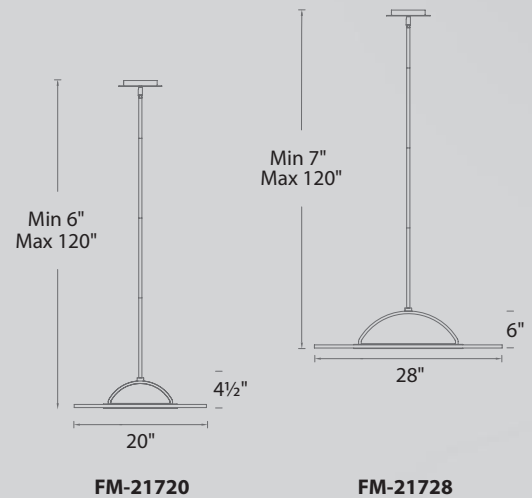

Color Temp: 3000K
CRI: 90
Dimming: 100% - 10% ELV
Rated Life: 36,000 hours
Input: 120 - 277V

- Uniquely versatile fixture capable of transforming before your eyes
- Edge lit acrylic diffuser with discretely hidden LEDs
- Downrods can be removed to mount as a ceiling fixture or wall sconce
- 2.76" x 1.26" x 1.18" universal voltage driver (120V-220V-277V) Installs within a junction box
- Three 12" and one 6" downrods included (additional downrods available)
- Universal driver (120V-220V-277V)