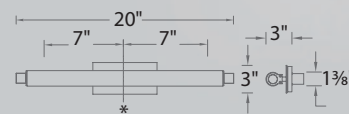

Vista

20", 26" & 38" LED Bath & Sconce

A brilliant outlook . Versatile 1 inch narrow spears of light.

Color Temp: 3000K
CRI: 90
Dimming: 100% - 5% ELV
Rated Life: 54,000 hours
Input: 120 - 277V

- Spot free linear illumination
- Conversion plate for 4" junction box included
- Adjustable backplate (see line drawing for range)*
- Co-extruded clear and white acrylic provides substance, luminosity and optical efficacy
- Mount vertically or horizontally
- 2.76" x 1.26" x 1.18" universal voltage driver (120V-220V-277V) installs within junction box

WS-40720

*Driver installs within a junction box