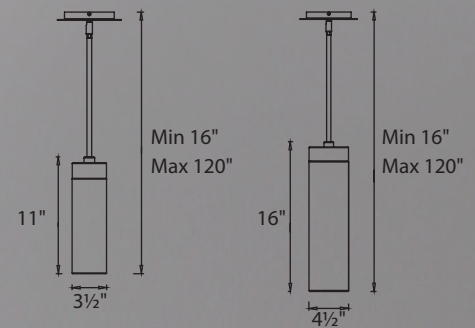

PD-26611

PD-26616

	Size	Watt	LED Lumens	Delivered Lumens	Finish
PD-26611	11"	15W	1187	858	SN Satin Nickel
PD-26616	16"	20W	1769	1363	AB Aged Brass

Example: **PD-26616-SN**

For 2700K add "-27"; 3500K add "-35" before the finish: **PD-26616-27-SN**