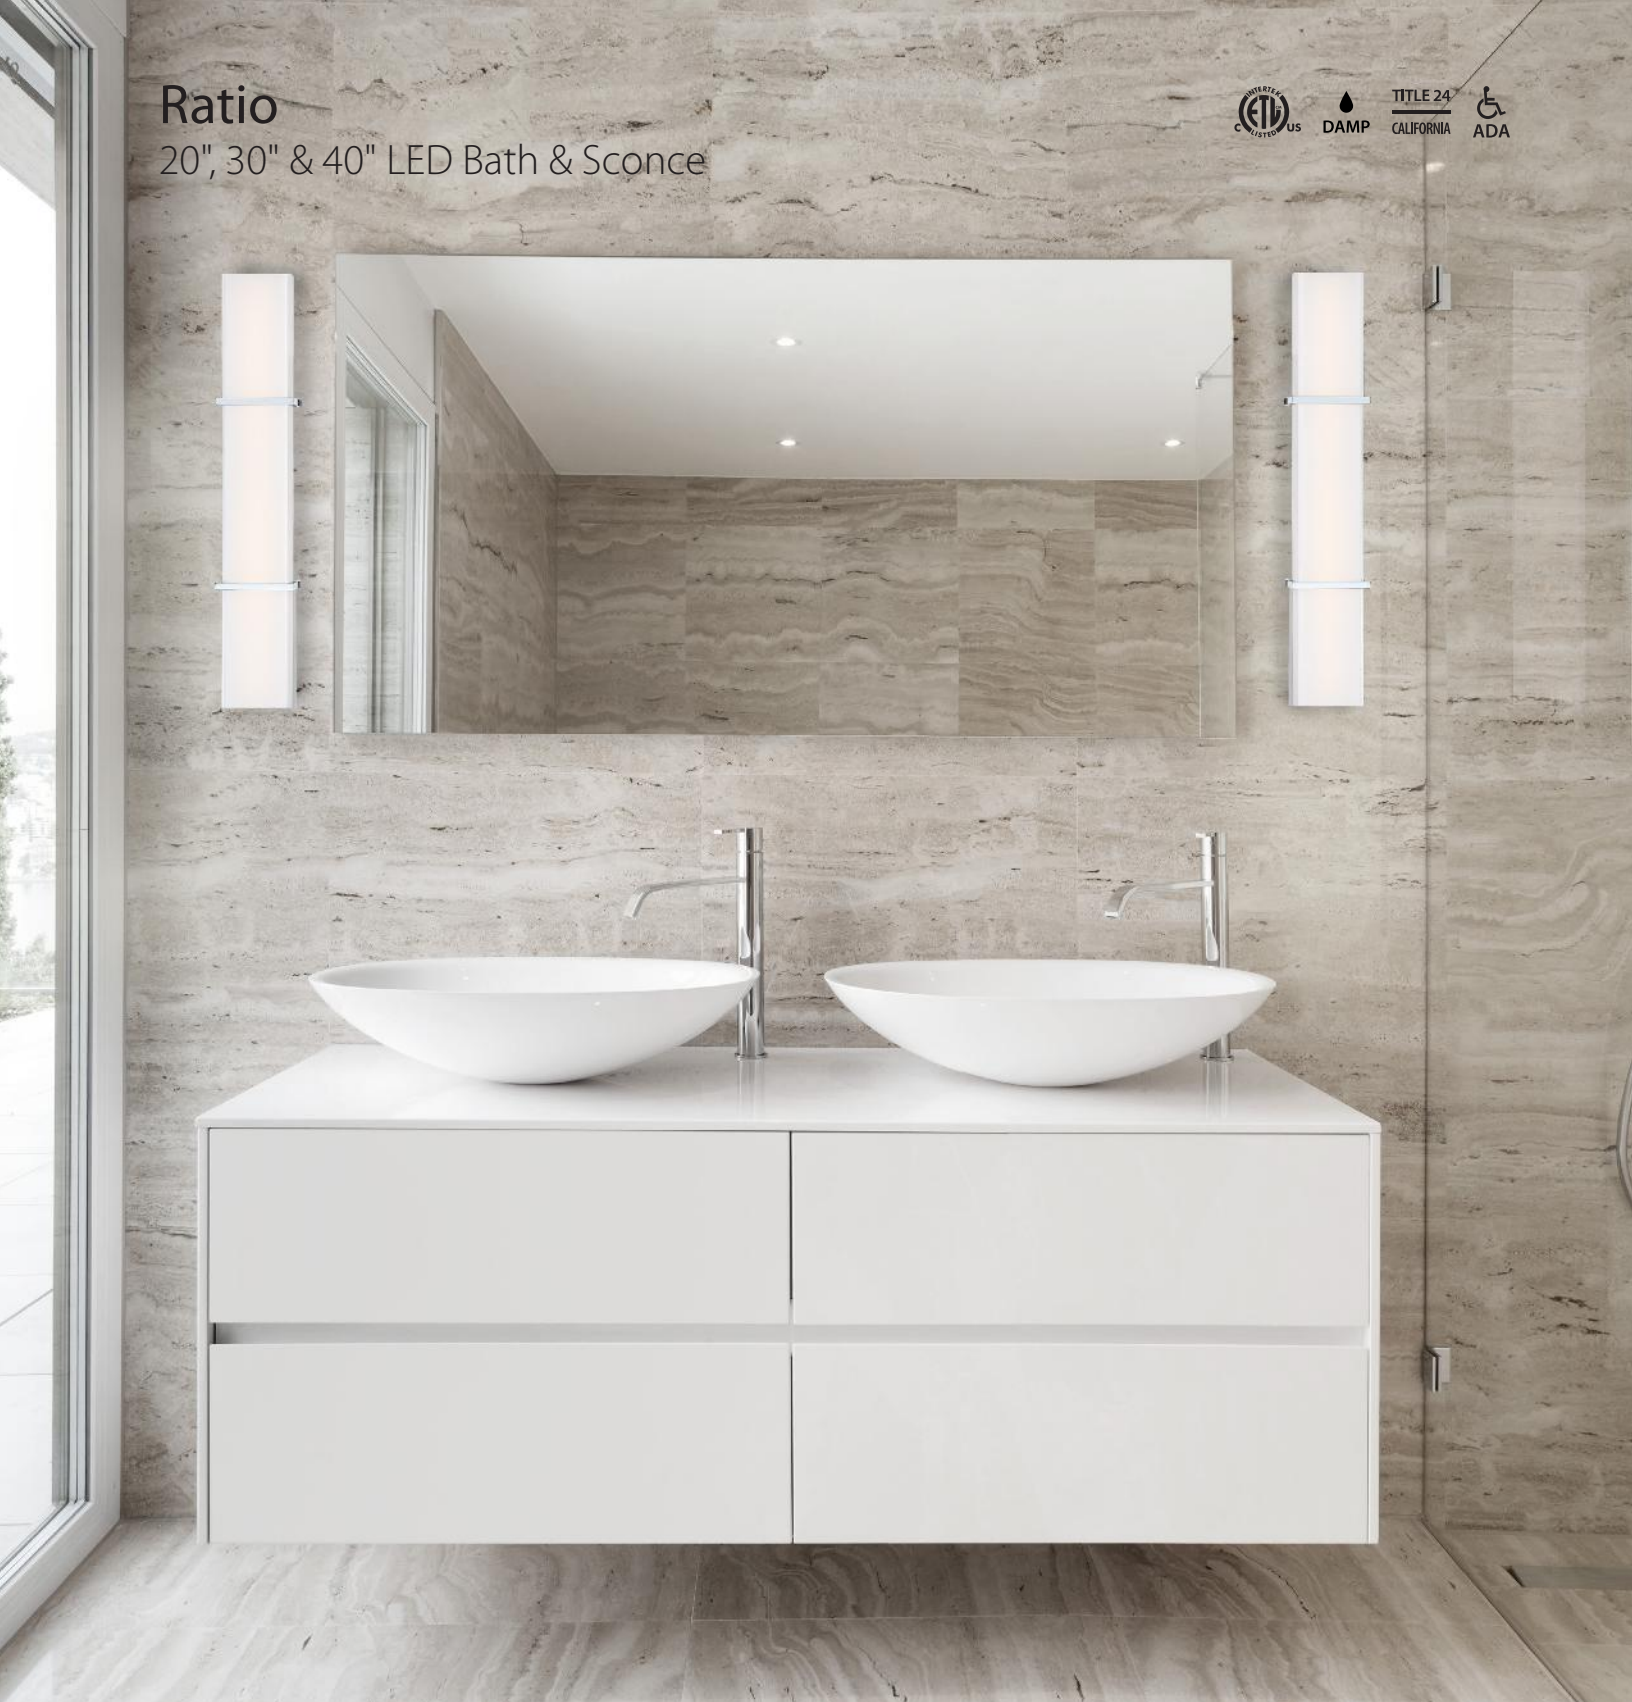

WS-99820

WS-99830

WS-99840

	Size	Watt	LED Lumens	Delivered Lumens	Finish
WS-99820	20.5"	21W	1880	975	CH Chrome 
WS-99830	30"	28W	2583	1371	
WS-99840	40"	36W	3100	1780	

Example: **WS-99830-CH**

Ratio

20", 30" & 40" LED Bath & Sconce

A thin band of chrome divides the light into even sections on this simple, sophisticated sconce.

Bliss

22", 28" & 36" LED Bath & Sconce

Two polished nickel clips gently restrain the tempered, mitered glass diffuser. An elegant meditation on balance.