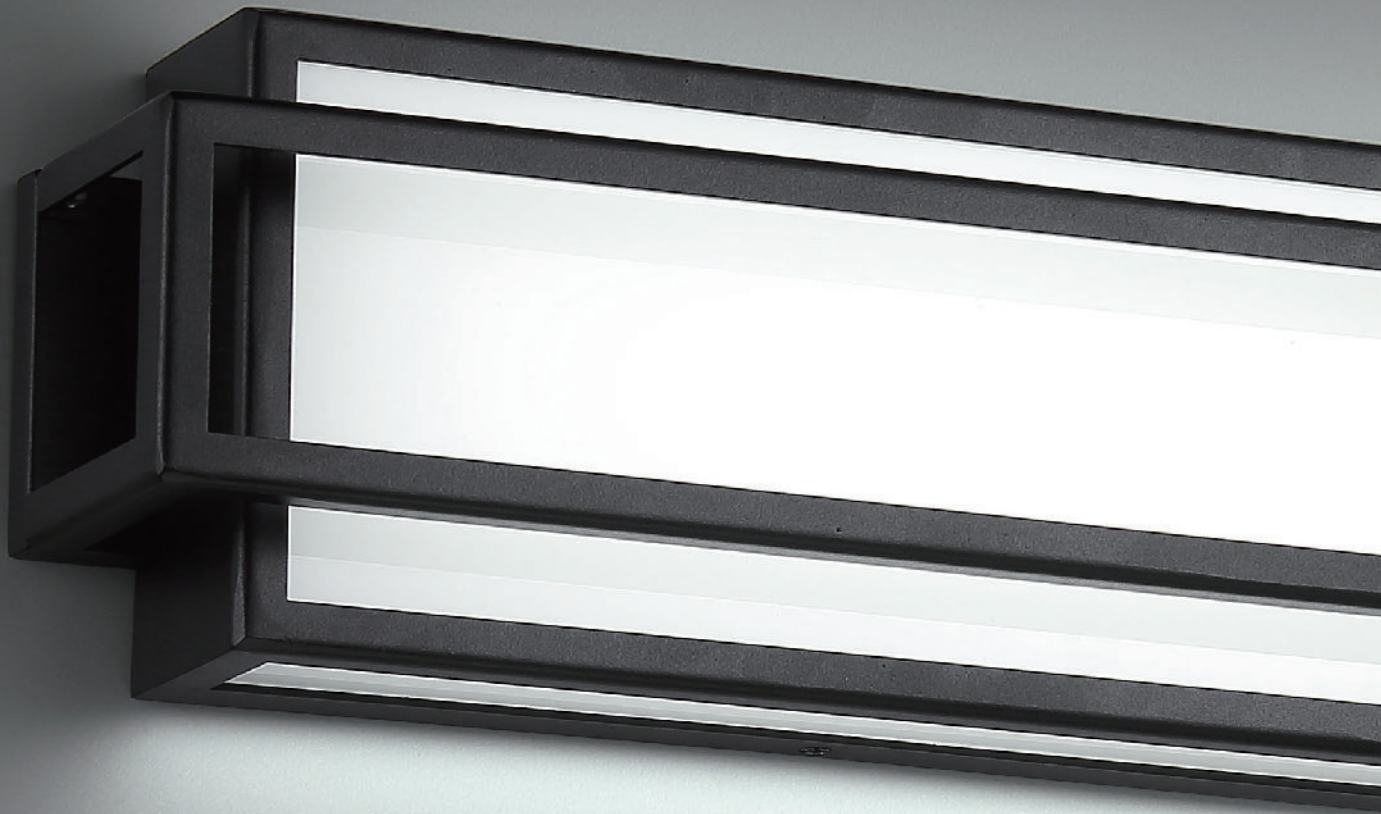

TITLE 24
CALIFORNIA

Clean, minimalistic design houses the most advanced LED technology available.

Wand

31" LED Bath & Sconce

Add sparkle to your sanctuary with a beaded crystal glass wand that shimmers with light.