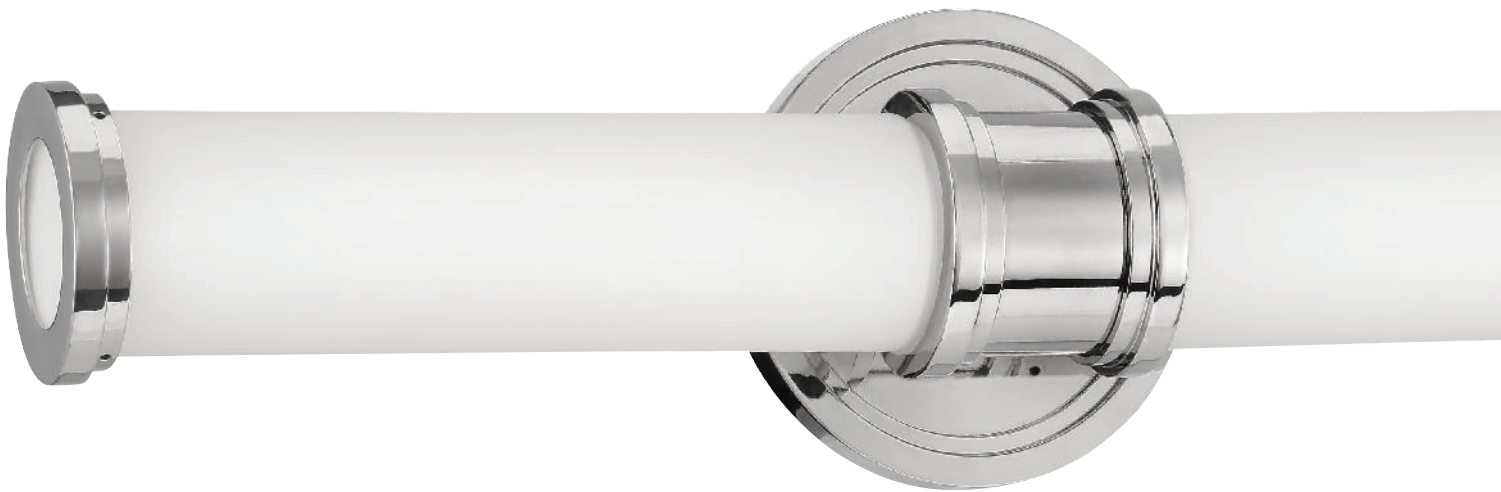

Ashton

13" & 22" LED Bath & Sconce

Articulating classic design with modern technology.