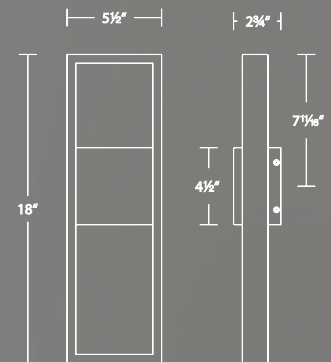

- Aluminum hardware with etched glass diffuser
- No transformer or driver required

	Size	Watt	LED Lumens	Delivered Lumens	Finish
WS-W13918	18"	16W	1200	427	BK Black 

Example: **WS-W13918-BK**

Archetype

12", 18" & 24" LED Outdoor Sconce