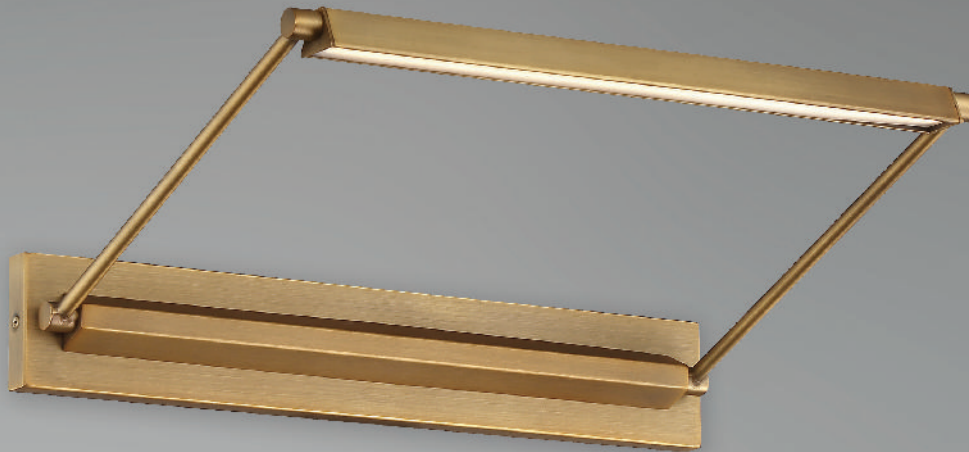

Hudson

LED Picture Light

TITLE 24
CALIFORNIA

Fine art illuminated. Available in two designer finishes to complement upscale artwork.

Color Temp: 3000K
CRI: 90
Dimming: 100% - 10% ELV / Triac / 0-10V
Rated Life: 50,000 hours
Input: 120V-277V

- Conserves artwork while providing vibrant color rendering
- Head rotates 90° up or down
- Driver concealed within the fixture