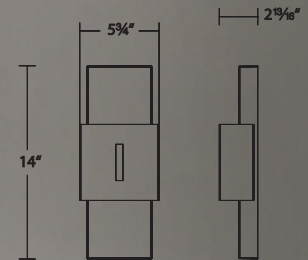

Example: **WS-W14911-BK**

Passage

14" & 22" LED Outdoor Sconce

The design of this wall sconce features a sliver window of glass, coupled with LEDs that provide up and down lighting to illuminate outdoor pathways.