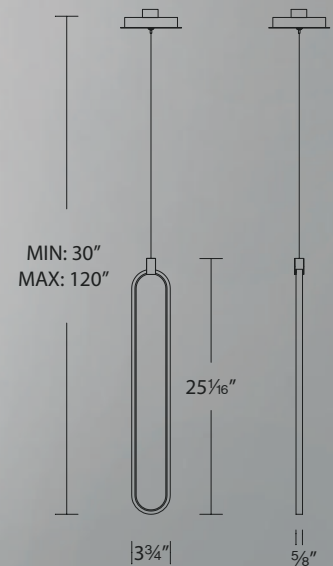

Charmed

4" LED Pendant

Off the chain brilliance, alone or in pairs.

PD-54901-BN shown

PD-54901-SG shown

Color Temp: 3000K
CRI: 90
Dimming: 100% - 10% ELV
Rated Life: 54,000 hours
Input: 120-277V

- Extruded aluminum body with compose diffuser
- Thin powered aircraft cables provide an ultra-clean look
- 2.76" x 1.26" x 1.18" universal voltage driver (120V-220V-277V)
- The 24 available for special order (driver within the canopy)
- Can be mounted on a sloped ceiling