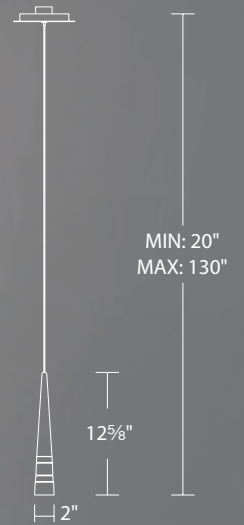

PD-22912

*Driver installs within a junction box

	Size	Watt	LED Lumens	Delivered Lumens	Finish
PD-18913	13"	7W	513	458	BK Black CH Chrome

Example: **PD-18913-CH**