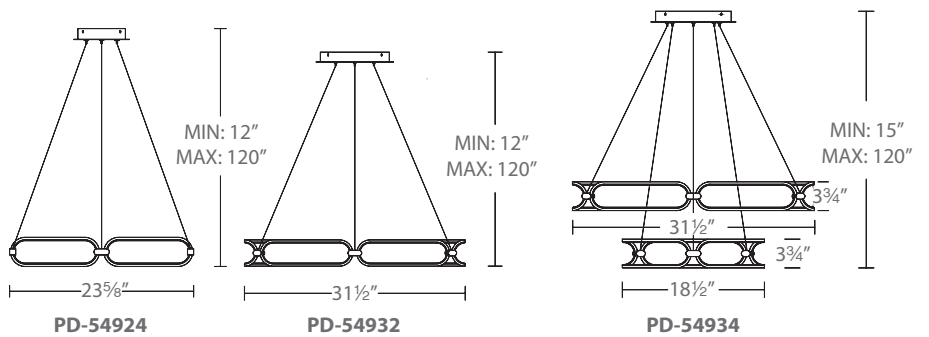

	Size	Watt	LED Lumens	Delivered Lumens	Finish
PD-94940	40"	31W	2098	1329	AB Aged Brass BK Black CH Chrome

Example: **PD-94940-AB**

Solaris

40" LED Pendant & Ceiling Mount

Three rings. One perfect look. A true design statement.

Charmed

24", 32" & 34" LED Chandelier

PD-54932-BN shown

Color Temp: 3000K
CRI: 90
Dimming: 100% - 10% ELV / 0-10V / Triac
Rated Life: 54,000 hours
Input: 120-277V

- Classic chain-link aluminum body design with composite diffuser
- Thin powered cables provide an ultra-clean look
- Driver concealed within the canopy
- Can be mounted on a sloped ceiling

	Size	Watt	LED Lumens	Delivered Lumens	Finish
PD-54924	24"	37W	3000	2000	BN Brushed Nickel SG Soft Gold 
PD-54932	32"	94W	6400	4230	
PD-54934	34"	112W	8000	5210	

Example: **PD-54924-SG**

Charmed

24", 32" & 34" LED Chandelier