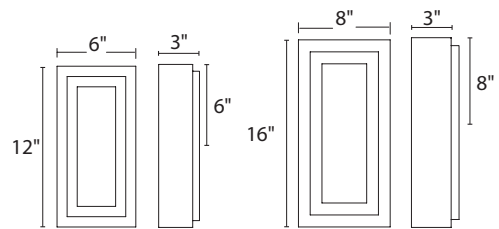

WS-W77816

Color Temp: 3000K
CRI: 90
Dimming: 100%–10% ELV
Rated Life: 50,000 hours*
Input: 120V–277V

- Customizable - contact factory for options
- Aluminum construction
- UV-rated double-layer acrylic/PC diffuser, additional etched glass diffuser at bottom for downlight
- Universal voltage driver (120V-220V-277V) concealed within fixture

WS-W77812