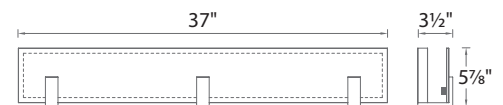

Example: **WS-57609-BN**

p. 106 Ceiling Mount

Meridien

27" & 37" LED Bath & Sconce

Longitude of lumens. The epitome of uptown chic.

WS-57627

WS-57637

- Color Temp:** 3000K
- CRI:** 90
- Dimming:** 100% - 10% ELV
- Rated Life:** 50,000 hours
- Input:** 120V
- Silk-screened glass with a white ceramic glazed center and water clear edge
- Mount horizontally only
- No transformer or driver required