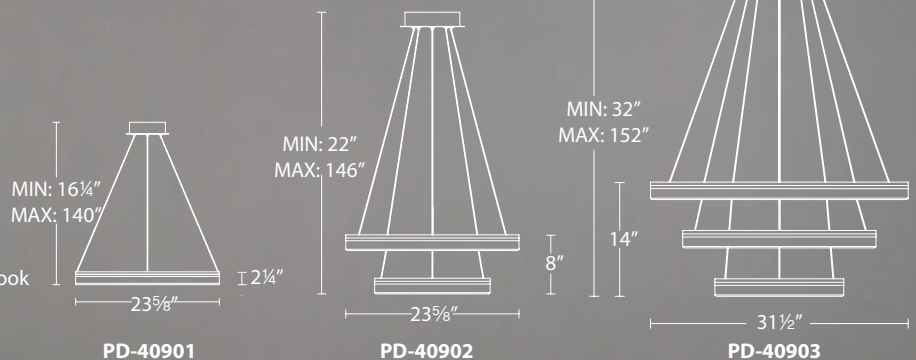

Color Temp: 3000K
CRI: 90
Dimming: 100% - 10% ELV
Rated Life: 50,000 hours
Input: 120-277V

- Aluminum with acrylic diffuser
- Thin powered aircraft cables provide an ultra-clean look
- Can be mounted on a sloped ceiling
- Driver concealed within the canopy