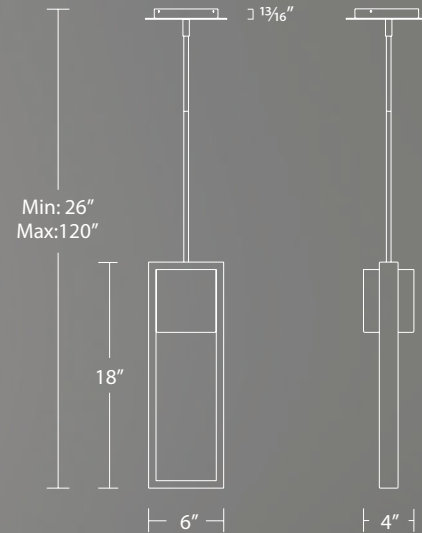

Size	Watt	LED Lumens	Delivered Lumens	Finish
PD-W15918	18"	10W	800	379	BK Black

Example: PD-W15918-BK