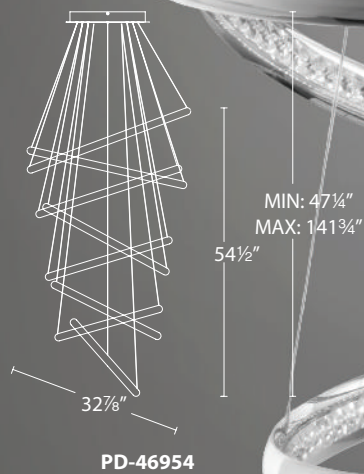

PD-46920

PD-46925

PD-46933

Tumbling

20", 25", 33", & 54" LED Pendant

TITLE 24
CALIFORNIA

PD-46954 shown

Symmetry in design meets
the future of LED technology.