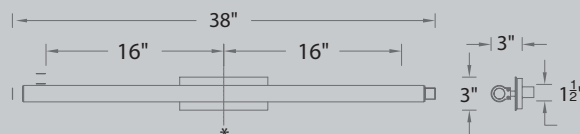

WS-40738

*Driver installs within a junction box