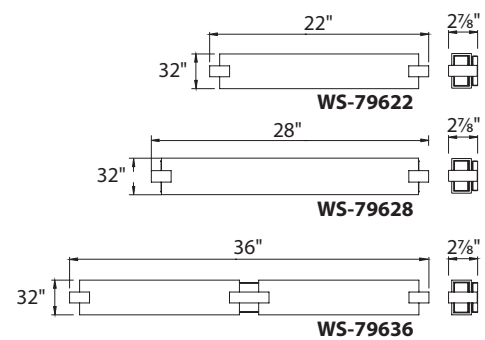

Size	Watt	LED Lumens	Delivered Lumens	Finish
WS-79622	22"	31W	2600	1500	PN Polished Nickel
WS-79628	28"	40W	3600	2365	
WS-79636	36"	47W	4100	2800	

Example: **WS-79628-PN**

For 277V special order, add an "F" before the finish: **WS-79622F-PN**

For 2700K add "-27", 3500K add "-35" before finish: **WS-79622-35-PN**