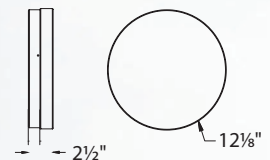

Dot

6", 9", 12" & 15" Interior/Exterior LED Ceiling & Wall Mount

Color Temp: 3000K, 3500K
CRI: 90
Dimming: 100%–10% ELV
Rated Life: 50,000 hours*
Input: 120V (277V special order)

- Weather-resistant 316 stainless steel body
- Lightweight, injection-molded, UV-rated acrylic diffuser enhances brightness, safety lock prevents slippage
- No transformer or driver needed
- 277V option available for 9", 12" & 15" sizes (special order)

FM-W57812

	Size	Watt	LED Lumens	Delivered Lumens	Finish
FM-W57806-30	6"	10.5W	791	535	SS Stainless Steel BK Black
FM-W57806-35		10.5W	859	581	
FM-W57809-30	9"	16.5W	1542	939	
FM-W57809-35		16.5W	1674	1019	
FM-W57812-30	12"	26W	2315	1376	
FM-W57812-35		26W	2513	1499	
FM-W57815-30	15"	27W	2934	1654	
FM-W57815-35		27W	3185	1796	

Example: **FM-W57809-30-SS**

For 277V special order, add an "F" before the color temperature: **FM-W57812F-30-SS**