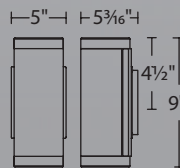

Color Temp: 3000K, 4000K
CRI: 90
Dimming: 100%–10% ELV
Rated Life: 50,000 hours
Input: 120V (277V Special Order)

- Aluminum construction, natural white UV-rated acrylic diffuser
- Weather-resistant finish
- No transformer or driver needed

WS-W91809