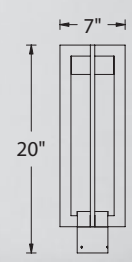

Chamber

20" LED Outdoor Post Mount

	Size	Watt	LED Lumens	Delivered Lumens	Finish
PM-W48620	20"	17.5W	1600	634	BK <i>Black</i> BZ <i>Bronze</i>

Example: **PM-W48620-BZ**