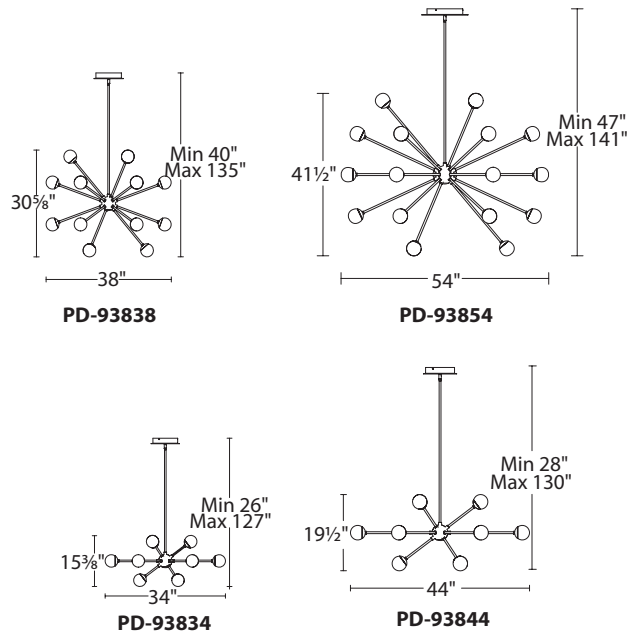

Bossa Nova

34", 38", 44" & 54" LED Chandelier

TITLE 24
CALIFORNIA

Color Temp: 3000K
CRI: 90
Dimming: 100%–10% ELV; 100%–5% 0–10V
Rated Life: 50,000 hours
Input: 120V–277V

- Mouth-blown opal glass
- Easy-to-assemble design with quick connections
- Interchangeable rods are varied in length for personal customization (PD-93834/PD-93844)
- Three 12" and one 6" downrod included
- Can be mounted on a sloped ceiling
- Universal voltage driver (120V-277V) concealed within fixture