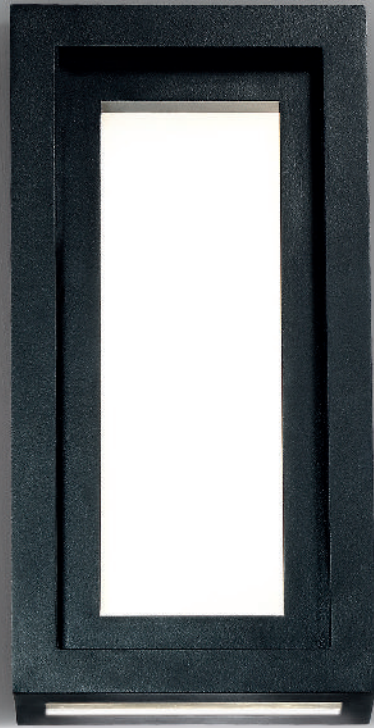

Inset

12" & 16" LED Interior/Exterior Wall Sconce