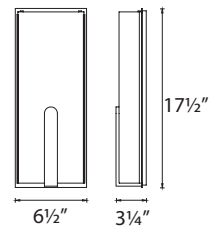

Example: **WS-75818-AL**

Stella

8", 12" & 17" LED Sconce

TITLE 24
CALIFORNIA

Classy and versatile pocket sconce.

WS-13208

WS-13212

WS-13217