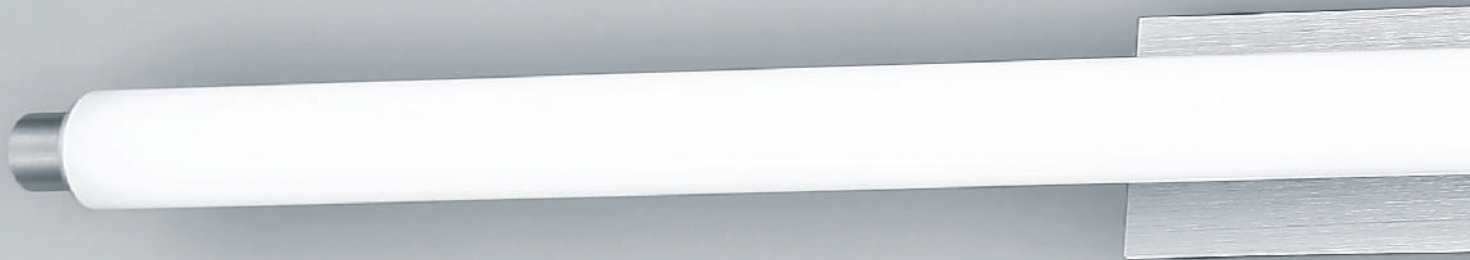

Vista

20", 26" & 38" LED Bath & Sconce