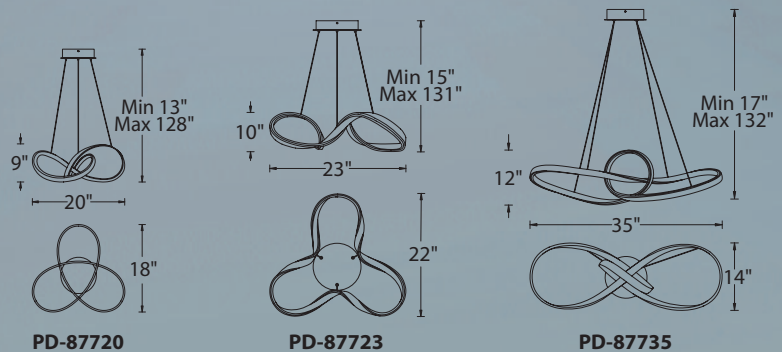

Vornado

20", 23" & 35" Linear LED Pendant

Color Temp: 3000K
CRI: 90
Dimming: 100%–5% ELV, 0-10V (20")
100%–10% ELV (23" & 35")
Rated Life: 60,000 hours
Input: 120–277V

- Aluminum hardware, extruded composite diffuser
- Hand-crafted, seamless construction
- Thin powered cables provide an ultra-clean look
- Can be mounted on a sloped ceiling
- Universal voltage driver (120V-220V-277V) concealed within canopy
- PD-87720 is Title 24 compliant

PD-87735-CH shown