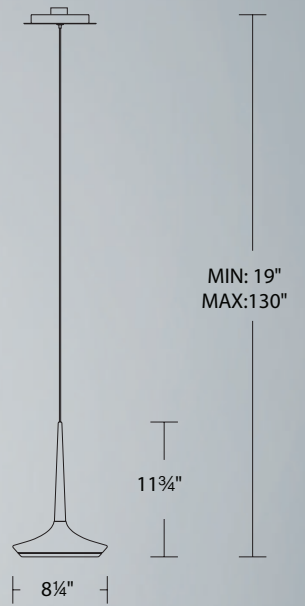

PD-36912

*Driver installs within a junction box

	Size	Watt	LED Lumens	Delivered Lumens	Finish
PD-36912	12"	12.7W	1070	540	BK Black SN Satin Nickel

Example: **PD-36912-SN**