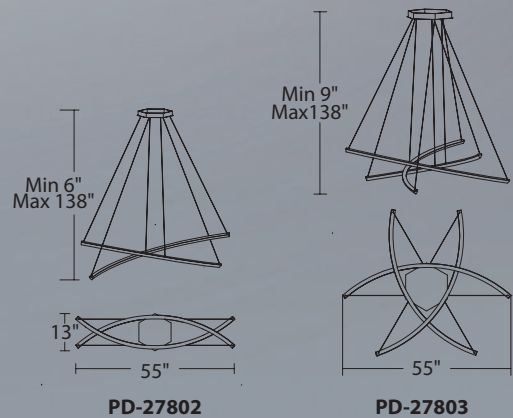

Lights	Watt	LED Lumens	Delivered Lumens	Finish
PD-27802	2	58W	6444	5220	BK Black
PD-27803	3	86W	9767	7912	AL Brushed Aluminum

Example: **PD-27803-AL**