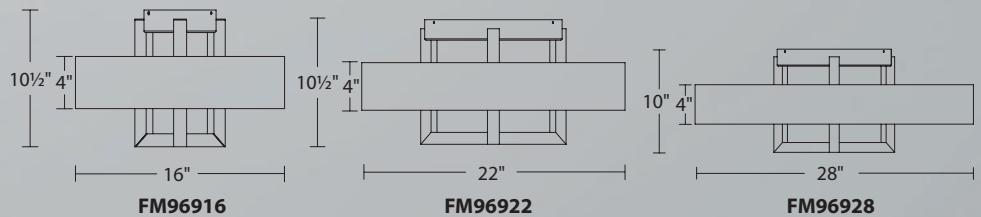

- Driver concealed within the canopy
- Fabric shade in combination with acrylic for multi-faceted design

	Size	Watt	LED Lumens	Delivered Lumens	Finish
FM-96916	16"	23W	1607	1125	BN Brushed Nickel AB Aged Brass
FM-96922	22"	41W	2571	1800	
FM-96928	28"	50W	3214	2250	

Example: **FM-96916-BN**