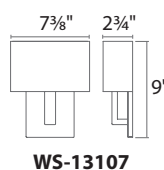

Manhattan

7", 15" & 22" LED Sconce

TITLE 24
CALIFORNIA

WS-13122-BN- shown

Color Temp: 2700K

CRI: 90

Dimming: 100% - 10% ELV

Rated Life: 85,000 hours

Input: 120V (277V special order)

- Urban elegance softened with a fabric shade.
- Trimless fabric shade illuminates evenly
- Etched glass diffuser on top and below
- No transformer or driver required