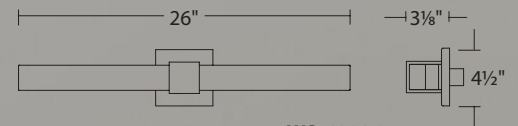

Example: **WS-53827-WT**

Esprit

15", 26" and 38" LED Bath & Sconce

High-performance LED modules.
Slim, geometric profile.

WS-69815

WS-69826

WS-69838

**Driver installs within a junction box*