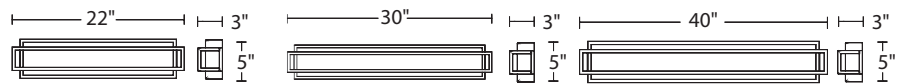

WS-26930

WS-26940

Color Temp: 3000K
CRI: 90
Dimming: 100% - 10% ELV
Rated Life: 50,000 hours
Input: 120V

WS-26922