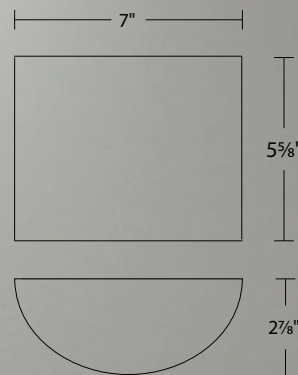

Size	Watt	LED Lumens	Delivered Lumens	Finish
WS-30907	7"	21.5W	1018	713	AB Aged Brass WT White BN Brushed Nickel BK Black

Example: **WS-30907-AB**