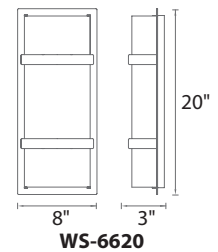

Size	Watt	LED Lumens	Delivered Lumens	Finish
WS-6614	14"	18.5W	1462	755	BN Brushed Nickel
WS-6620	20"	24.5W	1845	1040	CH Chrome

Example: **WS-6614-BN**
For 277V, add an "F" before the finish: **WS-6614F-BN**
For 3000K add "-30"; 3500K add "-35" before the finish: **WS-6614-30-BN**