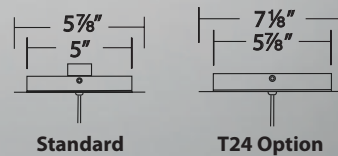

Canopy dimensions :