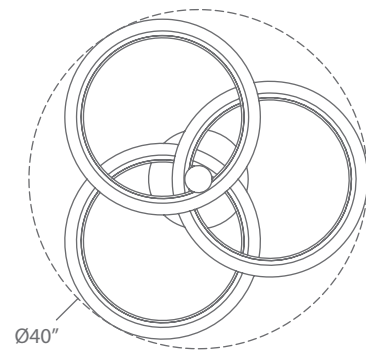

Solaris

40" LED Pendant & Ceiling Mount

PD-94940

Color Temp: 3000K
CRI: 90
Dimming: 100% - 10% ELV / 0-10V / Triac
Rated Life: 50,000 hours
Input: 120V-277V

- Aluminum body with composite diffuser for desired look
- Driver located within the canopy
- Universal voltage driver (120V-220V-277V) concealed within fixture
- Integral swivel for sloped ceilings
- Three 12" and one 6" downrod included (additional downrods available)

	Size	Watt	LED Lumens	Delivered Lumens	Finish
PD-94940	40"	31W	2098	1329	AB Aged Brass BK Black CH Chrome

Example: **PD-94940-AB**