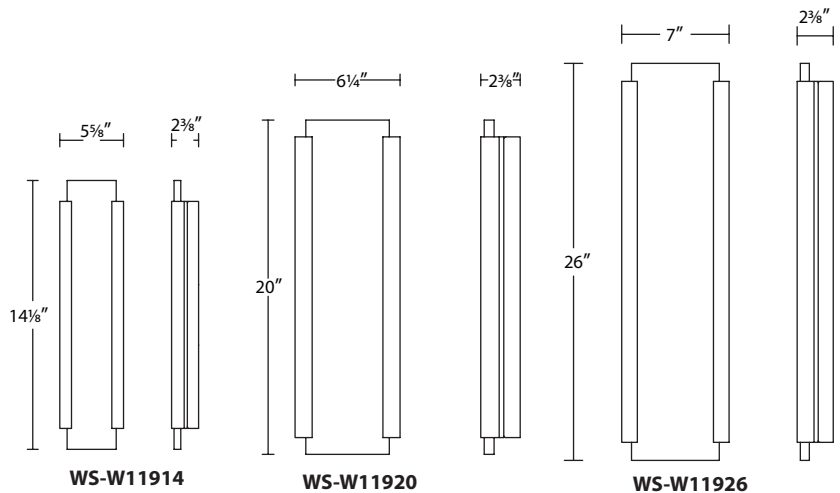

Size	LED Lumens	Watt	Delivered Lumens	Finish
WS-W11914	14"	788	9W	445	BK <i>Black</i>
WS-W11920	20"	1666	15W	758	
WS-W11926	26"	2855	20W	1132	

Example: **WS-W11914-BK**