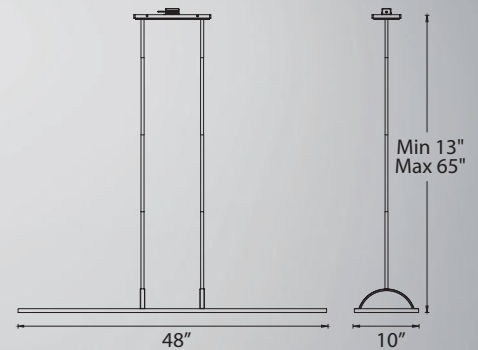

- Super thin, edge-lit LED panels illuminate up and down
- Integral swivel for sloped ceilings
- Six 12" and two 6" downrods included (additional downrod sold separately)
- 2.00" X 1.38" X 1.02" transformer