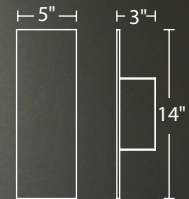

WS-W54614

		Size	Watt	LED Lumens	Delivered Lumens	Finish
	WS-W54614	14"	11W	847	458	AL <i>Brushed Aluminum</i> BZ <i>Bronze</i> BK <i>Black</i>
	WS-W54620	20"	11W	631	478	

Example: **WS-W54614-AL**