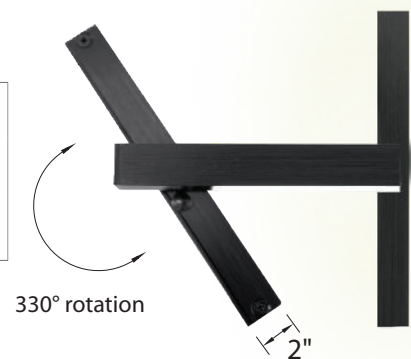

Line

18", 24" & 36" LED Bath & Sconce

	Size	Watt	Color Temp	LED Lumens	Delivered Lumens	Finish
WS-6718-27	18"	16.5W	2700K	1004	770	BK Brushed Black AL Brushed Aluminum
WS-6718-30			3000K	1109	850	
WS-6724-27	24"	22W	2700K	1339	1035	
WS-6724-30			3000K	1478	1140	
WS-6736-27	36"	29W	2700K	2009	1380	
WS-6736-30			3000K	2218	1520	

Example: **WS-6718-30-BK**

For 277V, add an "F" before the finish: **WS-6718F-30-BK**