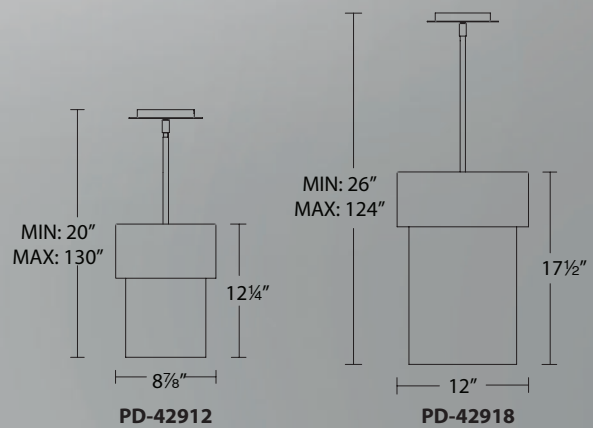

Size	Watt	LED Lumens	Delivered Lumens	Finish
PD-42912	12"	16W	1400	790	BK Black
PD-42918	18"	25W	2400	1365	

Example: **PD-42912-BK**