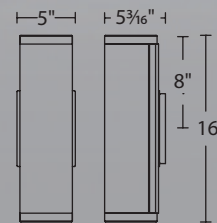

Cylo

9", 16" & 24" LED Outdoor Sconce

Color Temp: 3000K, 4000K
CRI: 90
Dimming: 100%–10% ELV
Rated Life: 50,000 hours
Input: 120V (277V Special Order)

- Aluminum construction, natural white UV-rated acrylic diffuser
- Weather-resistant finish
- No transformer or driver needed

WS-W91816