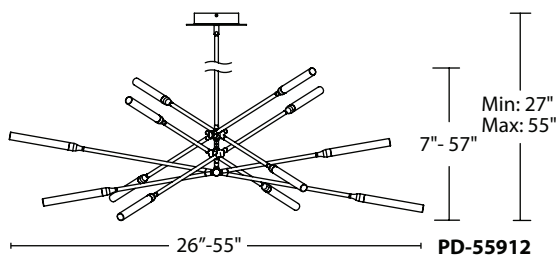

PD-55904-BK/AB shown

Waving wands deliver cutting edge LED magic.

PD-55912

PD-55906

PD-55904

- Color Temp: 3000K
- CRI: 90
- Dimming: 100% - 10% ELV
- Rated Life: 36,000 hours
- Input: 120-277V

- Frosted acrylic rod diffuser on dual planar rotatable aluminum bars
- Driver located within the canopy
- Integral swivel for sloped ceilings
- Three 12 inch and one 6 inch rods included (additional extension rods available)