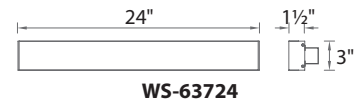

Example: **WS-59623-AL**

Strip

18", 24" & 36" LED Bath & Sconce

Lighting with no boundaries.

Color Temp: 2700K, 3000K, 3500K
CRI: 90
Dimming: 100% - 10% ELV
Rated Life: 54,000 hours
Input: 120 - 277V

- Modern, sleek, clean
- Co-extruded clear and white acrylic provides substance, luminosity and optical efficacy
- Mounts vertically or horizontally
- Listed for use in closets
- Conversion plate for 4" junction box included
- Adjustable backplate
- 2.76" x 1.26" x 1.18" universal voltage driver (120V-220V-277V) installs within junction box