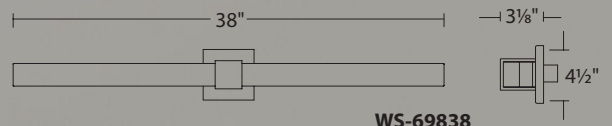

Example: **WS-53827-WT**

Esprit

15", 26" and 38" LED Bath & Sconce

High-performance LED modules.
Slim, geometric profile.

WS-69815

WS-69826

WS-69838

**Driver installs within a junction box*