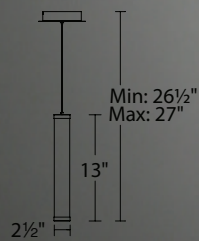

Flare

13", 25", 37" & 45" Mini LED Pendant

Symmetrical, cylindrical and aerodynamic.
Brilliance alone or as a collection.

PD-70913