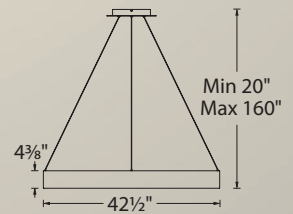

PD-33743

Color Temp: 3000K
CRI: 90
Dimming: 100% - 10% ELV
100% - 5% 0-10V
Rated Life: 75,000 hours
Input: 120V-277V

- Acrylic diffuse to provide even illumination with no LED hotspots
- Thin powered aircraft cables provide an ultra-clean look
- Can be mounted on sloped ceiling
- Universal voltage driver (120V-220V-277V) concealed within canopy

	Size	Watt	LED Lumens	Delivered Lumens	Finish
PD-33718	18"	22W	1495	940	WT White BK Black AL Brushed Aluminum
PD-33732	32"	88W	6340	4435	
PD-33743	43"	125W	11115	7300	
PD-33753	53"	169W	12028	8458	

Example: **PD-33732-BK**