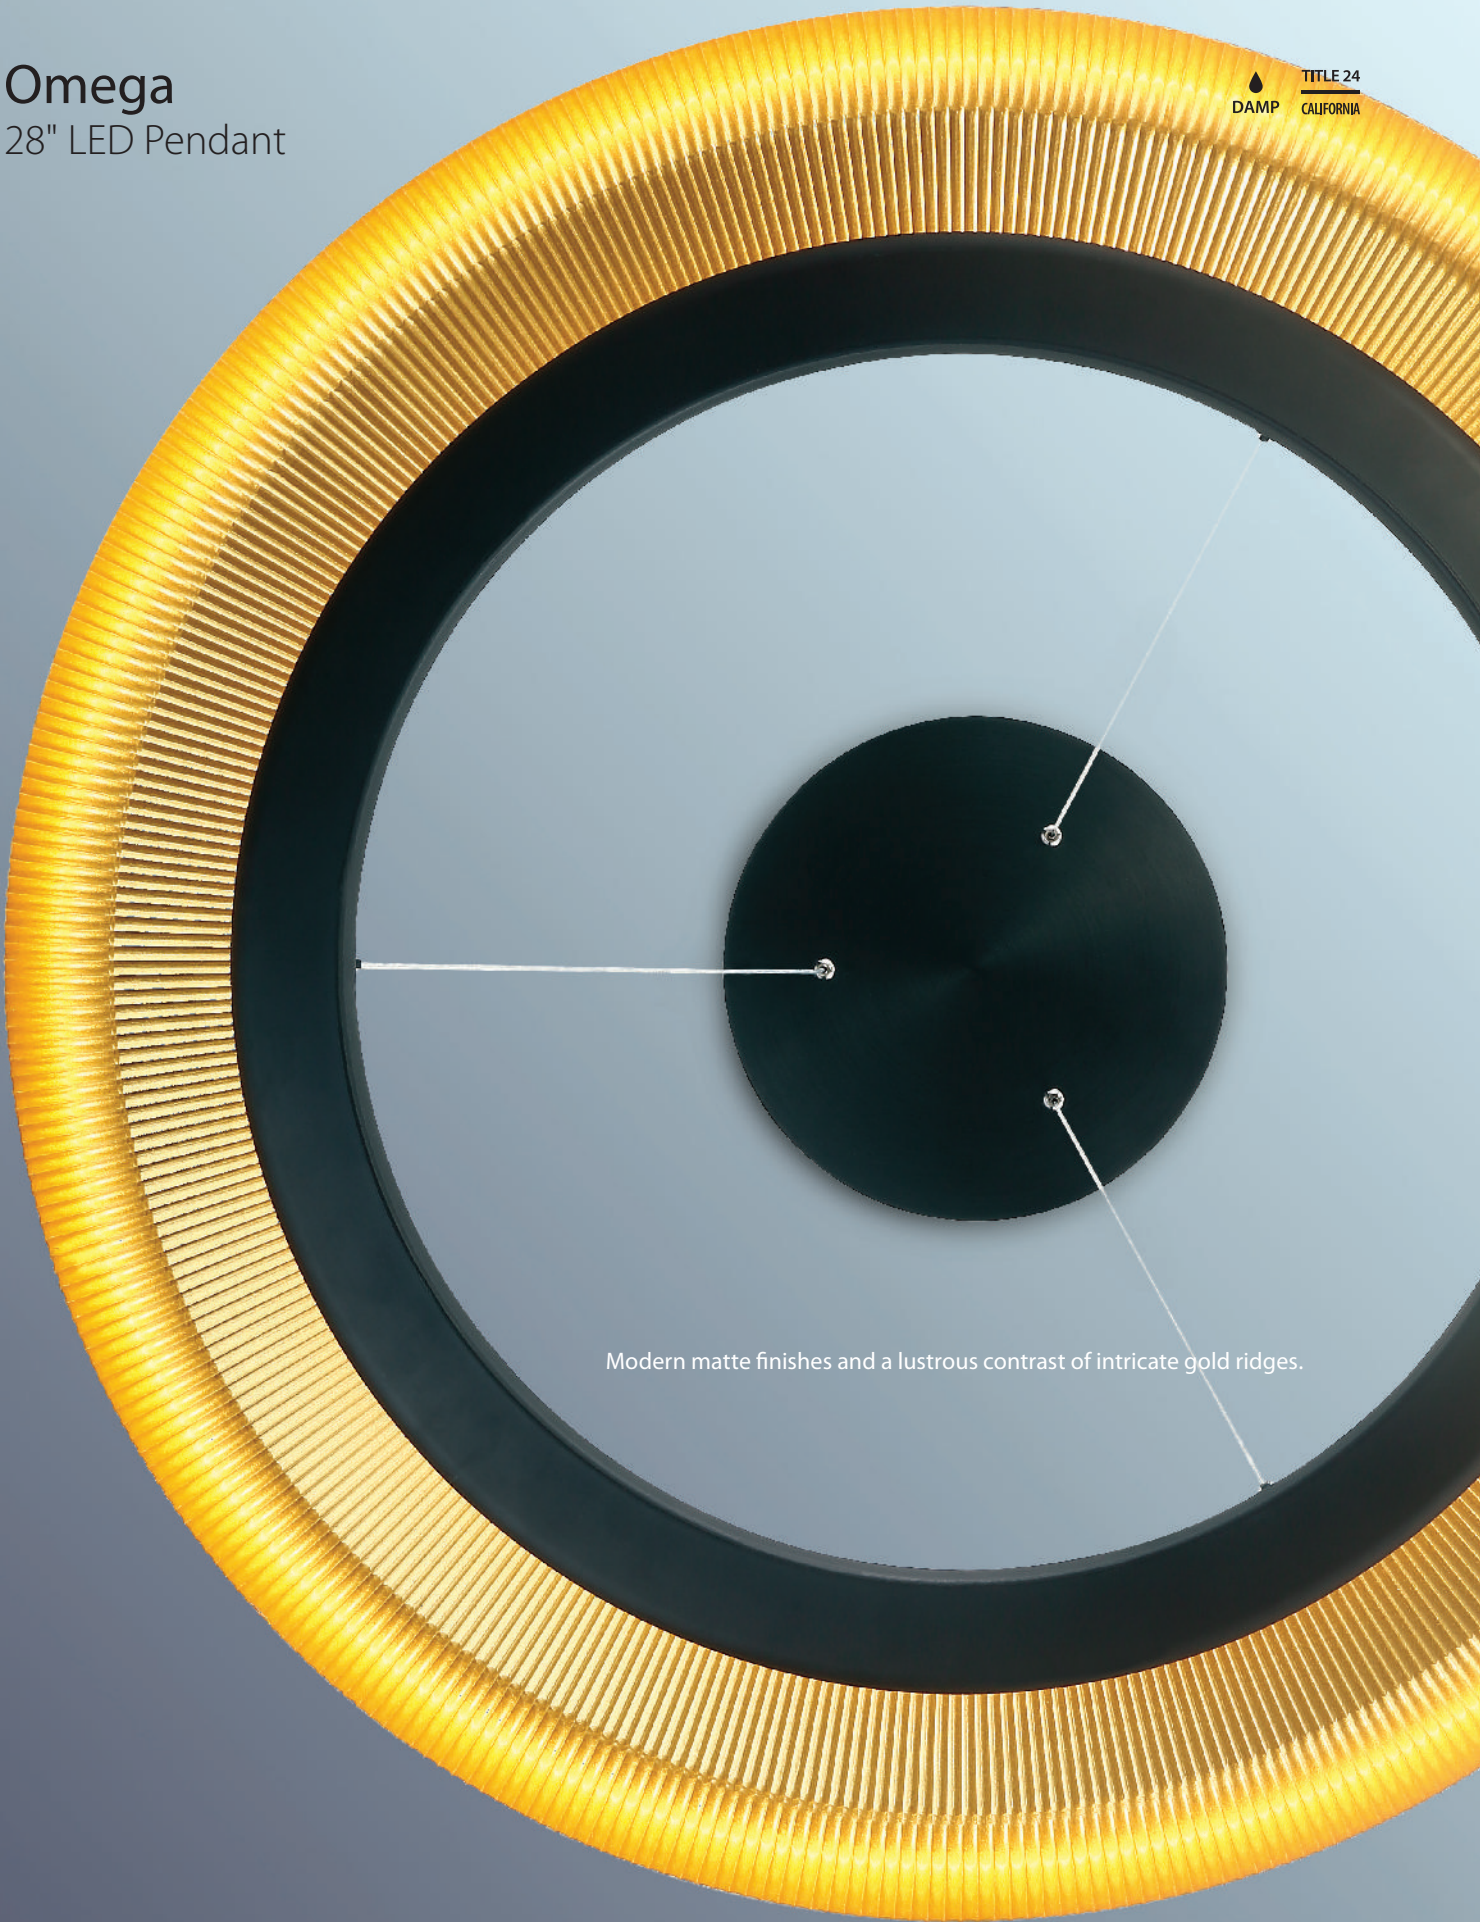

Omega

28" LED Pendant

TITLE 24
DAMP CALIFORNIA

Modern matte finishes and a lustrous contrast of intricate gold ridges.