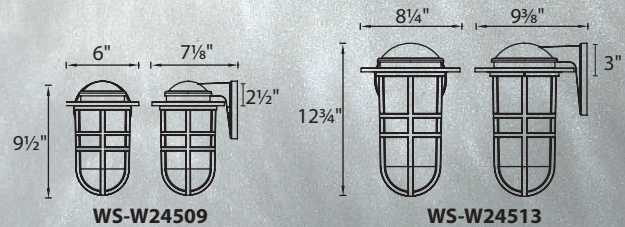

Color Temp: 3000K
CRI: 90
Dimming: 100%–10% ELV
Rated Life: 54,000 hours
Input: 120V (277V special order)

- Aluminum construction
- Mouth blown glass is seeded and hammered to create dramatic patterns
- Weather resistant finish
- No transformer or driver required