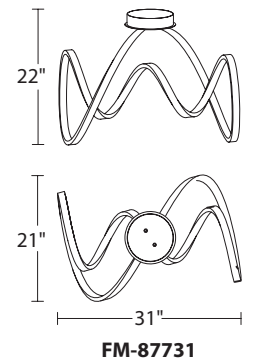

Size	Watt	LED Lumens	Delivered Lumens	Finish
FM-87731	31"	88.4W	7059	5375	CH Chrome

Example: **FM-87731-CH**