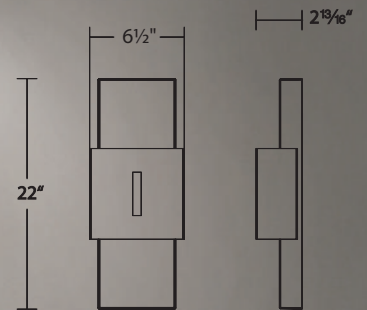

WS-W66922

- Color Temp: 3000K
- CRI: 90
- Dimming: 100% - 10% ELV
- Rated Life: 54,000 hours
- Input: 120V

- Aluminum body with glass diffuser
- No transformer or driver needed

	Size	Watt	LED Lumens	Delivered Lumens	Finish
	WS-W66914 14"	16W	1200	57	BK Black GH Graphite
	WS-W66922 22"	25W	2000	90	

Example: **WS-W66922-BK**