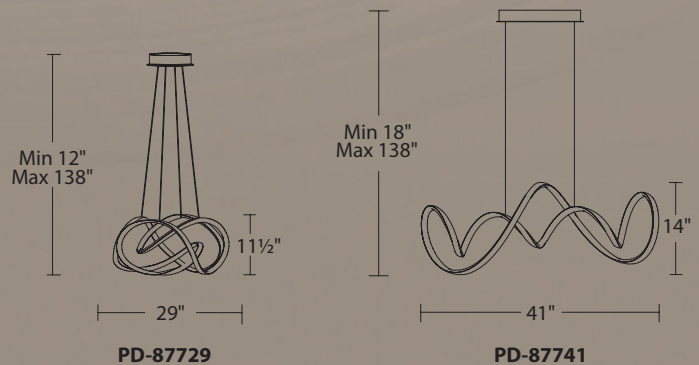

Example: **PD-87723-CH**

Vornado

29" & 41" LED Pendant

TITLE 24
CALIFORNIA

PD-87729-CH shown

Color Temp: 3000K
CRI: 90
Dimming: 100% -10% ELV
 100%-5%; 0-10V
Rated Life: 50,000 hours
Input: 120-277V

- Aluminum body with composite diffuser
- Hand-crafted, seamless construction
- Thin powered aircraft cables provide an ultra-clean look
- Can be mounted on a sloped ceiling
- Universal voltage driver (120V-220V-277V) concealed within canopy