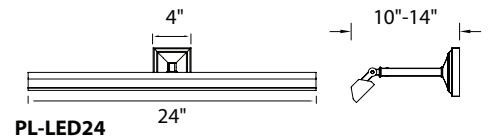

		Size	Power	LED Lumens	Delivered Lumens	Finish
	PL-LED14-27	14"	9.5W	595	354	Hard Wired
	PL-LED24-27	24"	17W	1186	675	Hard Wired

AN Antique Nickel 
BB Burnished Brass 
RB Rubbed Bronze 
PN Polished Nickel 