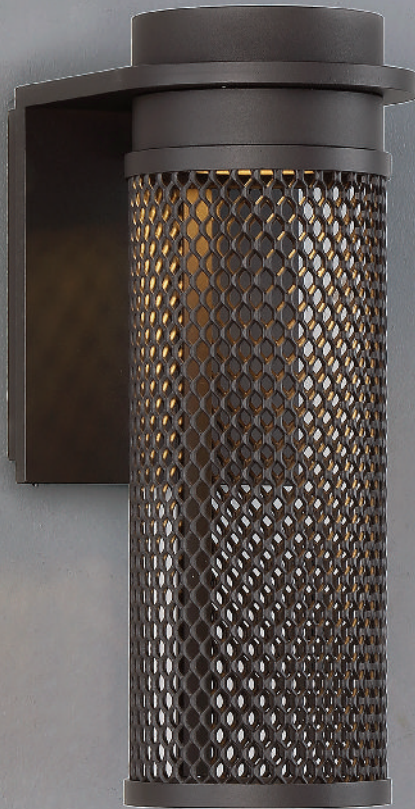

WS-W41716

WS-W41722

	Size	Watt	LED Lumens	Delivered Lumens	Finish
WS-W41716	16"	12.5W	375	185	BZ Bronze 
WS-W41722	22"	12.5W	365	180	

Example: **WS-W41716-BZ**

Mesh

9", 12" & 15" LED Outdoor Sconce

Mesmerizing mesh screen provides exciting visual pattern of this light on the wall or facade