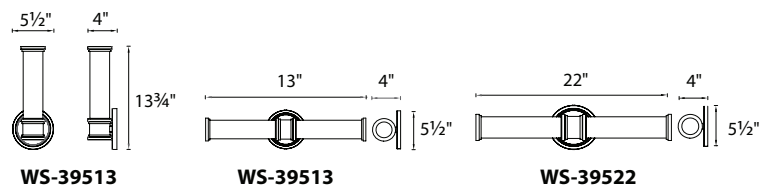

Size	Watt	LED Lumens	Delivered Lumens	Finish
WS-39513	13"	25.5W	1093	770	PN Polished Nickel
WS-39522	22"	30W	1373	990	

Example: **WS-39513-PN**

For 277V special order, add an "F" before the finish: **WS-39513F-PN**

For 3000K add "-30", 3500K add "-35" before finish: **WS-39513-35-PN**