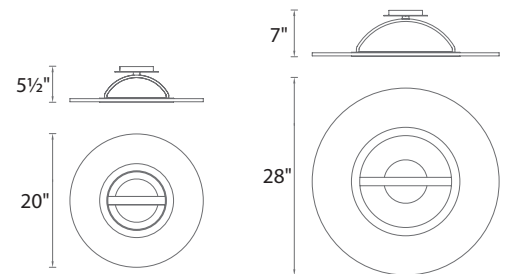

FM-21720

FM-21728

*Driver installs within a junction box

	Size	Watt	LED Lumens	Delivered Lumens	Finish
FM-21720	20"	20W	1680	1315	AL Brushed Aluminum
FM-21728	28"	30W	2525	1720	

Example: **FM-21720-AL**