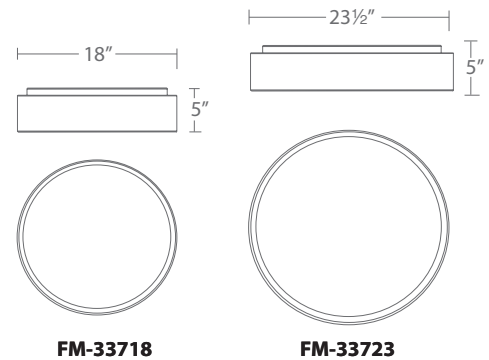

Size	Watt	LED Lumens	Delivered Lumens	Finish
FM-33718	18"	25W	1675	721	AL <i>Brushed Aluminum</i>
FM-33723	23"	34W	2166	728	

Example: **FM-33718-AL**