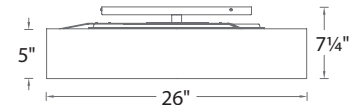

FM-13126

	Size	Watt	LED Lumens	Delivered Lumens	Finish
	FM-13114 14"	28W	2400	1794	BN Brushed Nickel AB Aged Brass
	FM-13120 20"	32W	2800	2222	
	FM-13126 26"	48W	4200	3310	

Example: FM-13114-AB