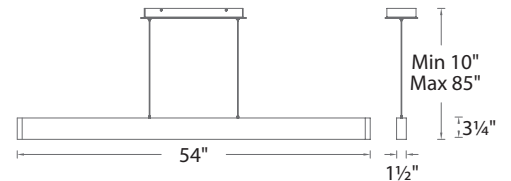

Size	Watt	LED Lumens	Delivered Lumens	Finish
PD-22754	54"	56W	3095	2535	AL <i>Brushed Aluminum</i> BK <i>Brushed Black</i>

Example: **PD-22754-AL**
For 277V, add an "F" before the finish: **PD-22754F-AL**