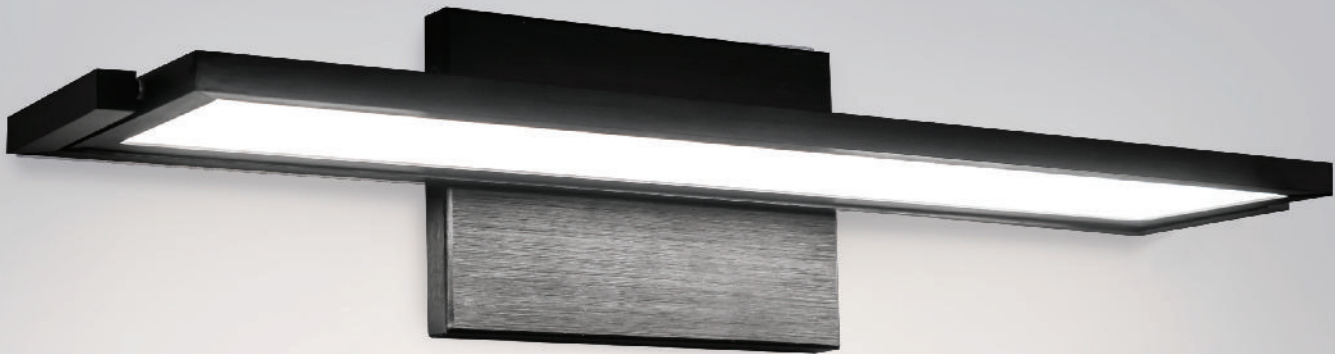

Line

18", 24" & 36" LED Bath & Sconce

Edge-lit LED panels provide a downward task light free of any hot spots. The luminaire can be rotated to provide direct or indirect illumination as the need arises.

Color Temp: 2700K, 3000K
CRI: 90
Dimming: 100%–10% ELV
Rated Life: 80,000 hours
Input: 120V (277V special order)

- Ultra-thin light-extraction panel and edge-lit acrylic diffuser
- Adjust rotating panel for indirect, up, down or task lighting
- Can be mounted vertically or horizontally
- 2" x 1.38" x 1.02" transformer

*Transformer installs within a junction box