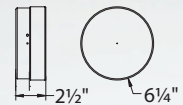

6", 9", 12" & 15" Interior/Exterior LED Ceiling & Wall Mount

Color Temp: 3000K, 3500K
CRI: 90
Dimming: 100%–10% ELV
Rated Life: 50,000 hours*
Input: 120V (277V special order)

- Weather-resistant 316 stainless steel body
- Lightweight, injection-molded, UV-rated acrylic diffuser enhances brightness, safety lock prevents slippage
- No transformer or driver needed
- 277V option available for 9", 12" & 15" sizes (special order)