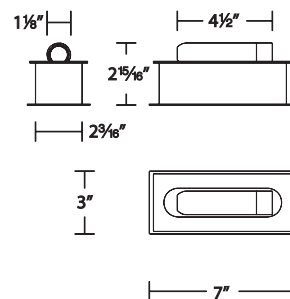

Watt	LED Lumens	Delivered Lumens	Finish
BL-29903	8.5W	465	148	BN <i>Brushed Nickel</i>

Example: **BL-29903-BN**