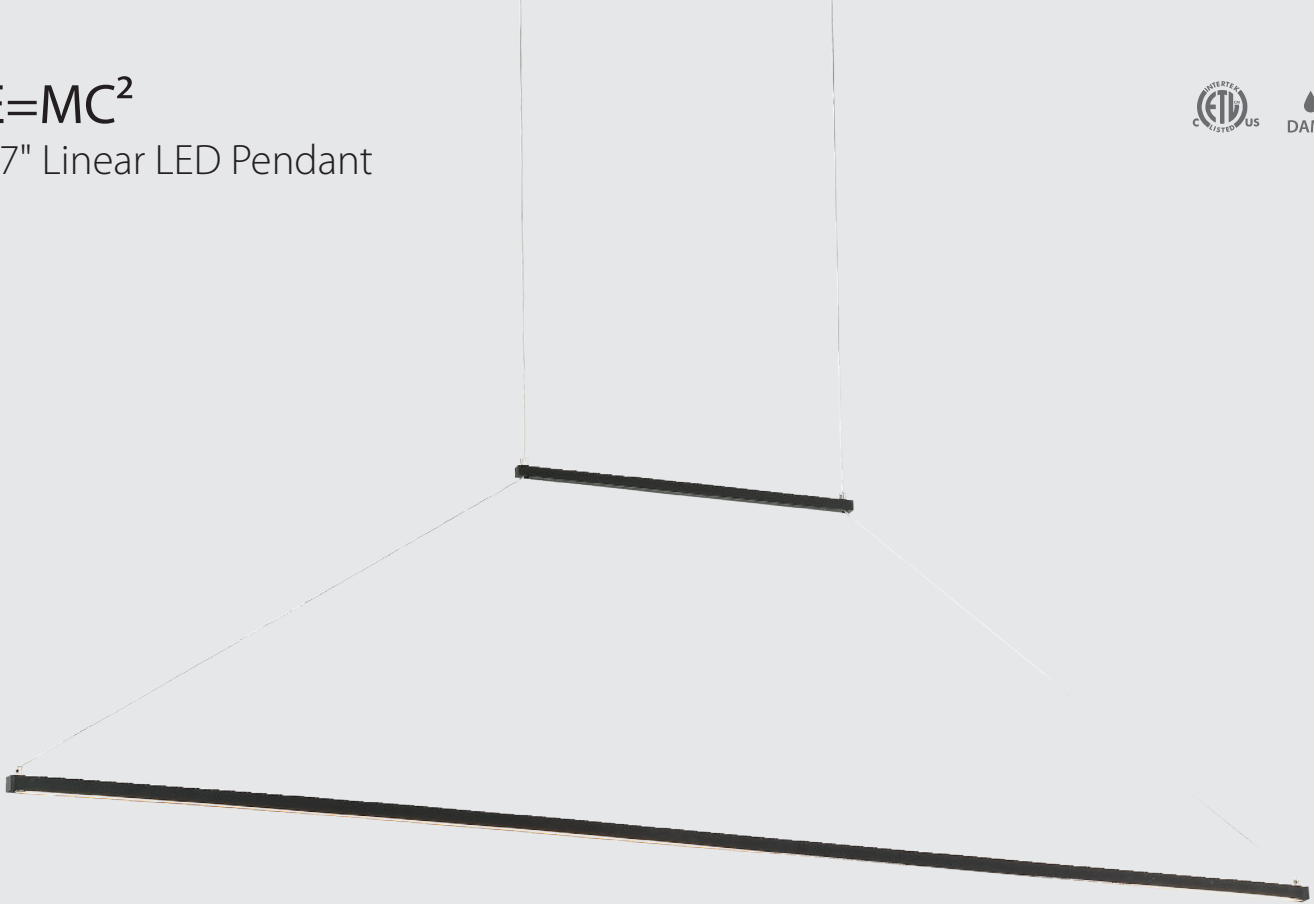

$$E=MC^2$$

47" Linear LED Pendant