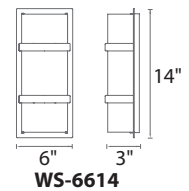

Size	Watt	LED Lumens	Delivered Lumens	Finish
WS-6614	14"	18.5W	1462	755	BN Brushed Nickel
WS-6620	20"	24.5W	1845	1040	CH Chrome

Example: **WS-6614-BN**
For 277V, add an "F" before the finish: **WS-6614F-BN**
For 3000K add "-30"; 3500K add "-35" before the finish: **WS-6614-30-BN**