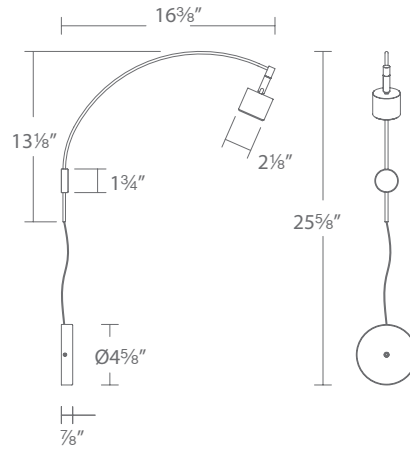

Fly

LED Picture Light

Color Temp: 3000K
CRI: 90
Dimming: N/A
Rated Life: 36,000 hours
Input: 120V

- Aluminium construction
- Integral driver in canopy with on/off feature
- Pivotal head

		Power	Lumens	Finish
PL-22916	16"	8.5W	420	BN Brushed Nickel

Example: **PL-22916-BN**