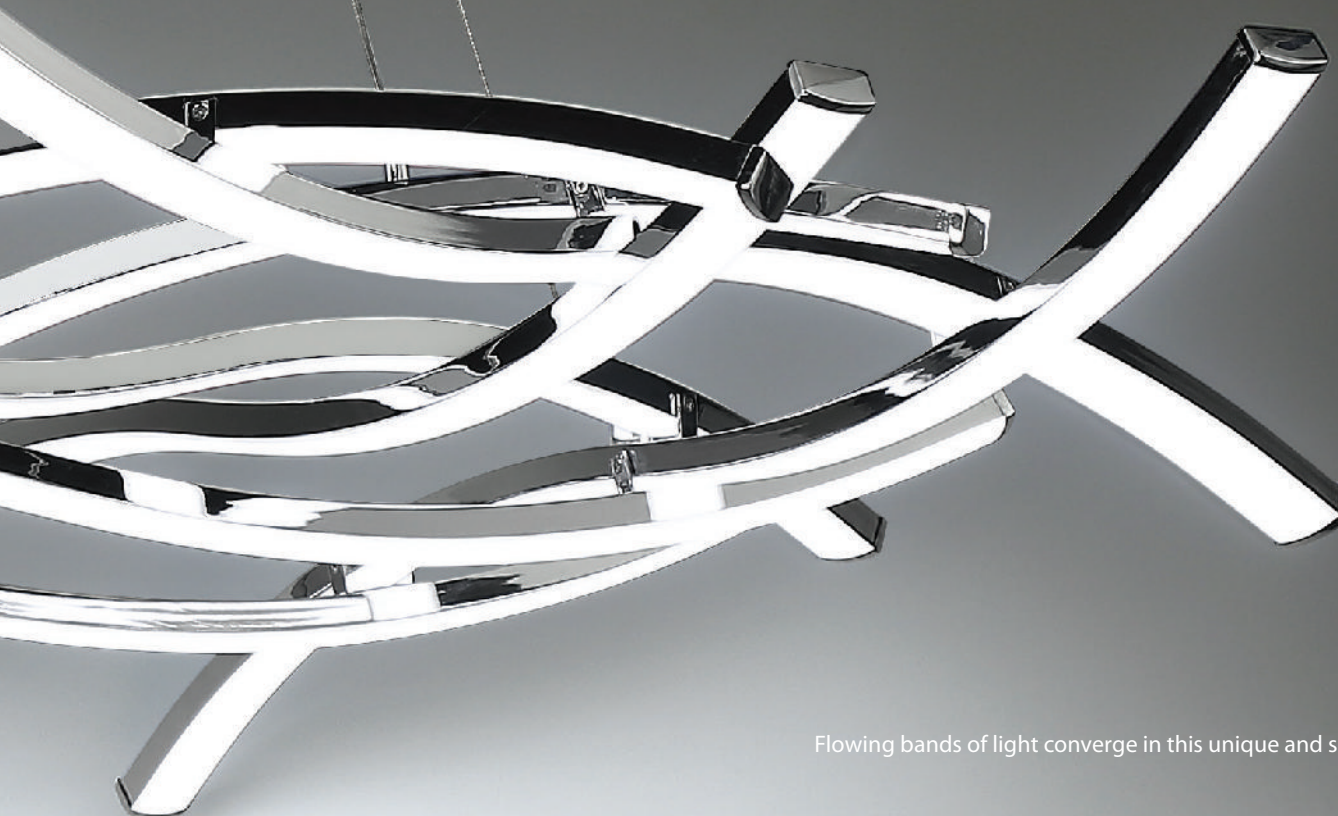

Divergence

44" & 64" LED Chandelier

Flowing bands of light converge in this unique and striking pendant.