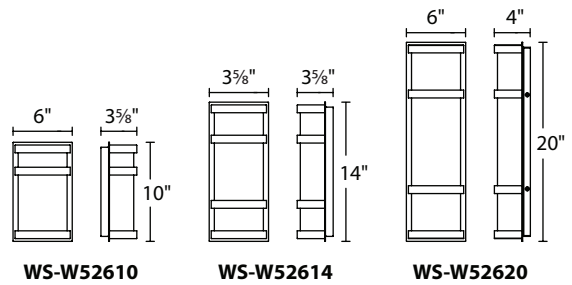

Classic architectural lighting form offered in complementary sizes.

Color Temp: 3000K
CRI: 90
Dimming: 100% - 10% ELV
Rated Life: 50,000 hours
Input: 120V (277V special order)

- Classic architectural look that pairs well with a multitude of commercial applications
- Weather-resistant powder coated finishes
- Light engine factory sealed for maximum protection from the elements
- Solid aluminum construction
- Etched opal glass diffuser provides even illumination
- No transformer or driver required