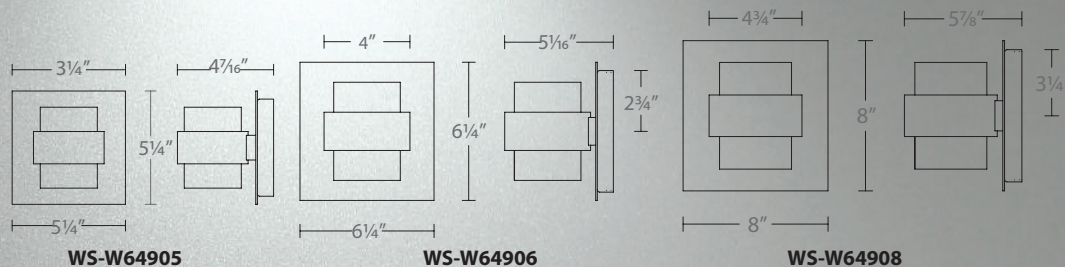

Color Temp: 3000K
CRI: 90
Dimming: 100% - 10% ELV
Rated Life: 54,000 hours
Input: 120V

- Aluminum hardware
- Up and down illumination
- No transformer or driver needed
- Compact design