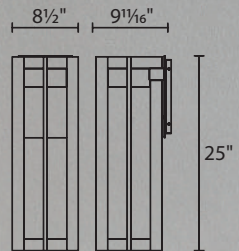

WS-W48625

		Size	Watt	LED Lumens	Delivered Lumens	Finish
	WS-W48612	12"	9.5W	800	213	
	WS-W48616	16"	12W	1000	255	
	WS-W48620	20"	18W	1600	519	
	WS-W48625	25"	22W	1800	605	
	BK	Black				
	BZ	Bronze				

Example: **WS-W48616-BK**

For 277V, add an "F" before the finish: **WS-W48616F-BK**