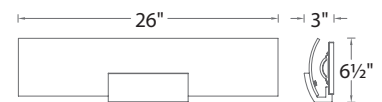

WS-58626

	Size	Watt	LED Lumens	Delivered Lumens	Finish
WS-58618	18"	19.5W	1805	590	CH Chrome
WS-58626	26"	30.5W	2920	900	

Example: **WS-58618-CH**