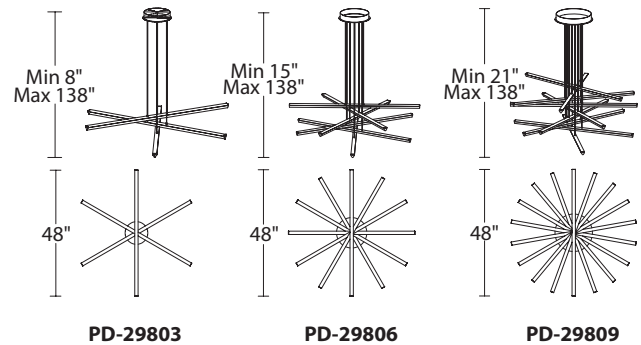

Lights	Watt	LED Lumens	Delivered Lumens	Finish
PD-29803	3	42W	4938	3950	AL Brushed Aluminum BK Black
PD-29806	6	84W	9876	7900	
PD-29809	9	126W	14814	11850	

Example: **PD-29809-AL**