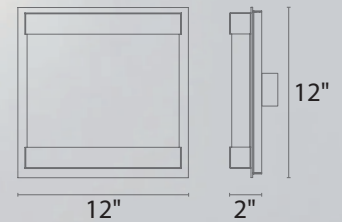

WS-12712

*Driver installs within a junction box

	Size	Watt	LED Lumens	Delivered Lumens	Finish
WS-12712	12"	11W	858	418	PN Polished Nickel

Example: **WS-12712-PN**