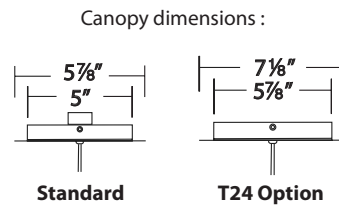

*Driver installs within a junction box

	Size	Watt	LED Lumens	Delivered Lumens	Finish
PD-68909	9"	20W	1718	884	BN <i>Brushed Nickel</i> BK <i>Black</i> AB <i>Aged Brass</i>

Example: **PD-68909-BN**
For title 24 option add "T24" before the finish: **PD-68909-T24-BN**