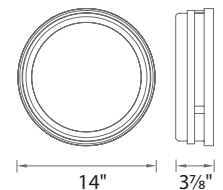

Size	Watt	LED Lumens	Delivered Lumens	Finish
	FM-4313	14"	30W	2620	1545	BN Brushed Nickel CH Chrome

Example: **FM-4313-CH**
For 277V, add an "F" before the finish: **FM-4313F-CH**
For 3000K add "-30"; 3500K add "-35" before the finish: **FM-4313-30-CH**