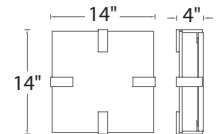

*Driver installs within a junction box

Color Temp: 3000K
CRI: 90
Dimming: 100% - 10% ELV
Rated Life: 53,000 hours
Input: 120 - 277V

- Classic look with a modern upgrade
- Mount as a ceiling fixture or a wall sconce
- Driver located in standard 4" junction box
- Silk-screened glass with a white ceramic glazed center and water clear edge
- 2.76" x 1.26" x 1.18" universal voltage driver (120V-220V-277V)

	Size	Watt	LED Lumens	Delivered Lumens	Finish
FM-57614	14"	22.5W	1660	1145	BN <i>Brushed Nickel</i>

Example: **FM-57614-BN**