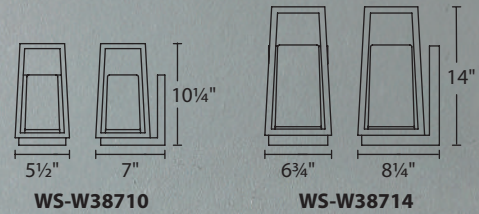

Size	Watt	LED Lumens	Delivered Lumens	Finish
WS-W38710	10"	11.5W	700	500	BK <i>Black</i>
WS-W38714	14"	12.5W	750	500	

Example: **WS-W38710-BK**