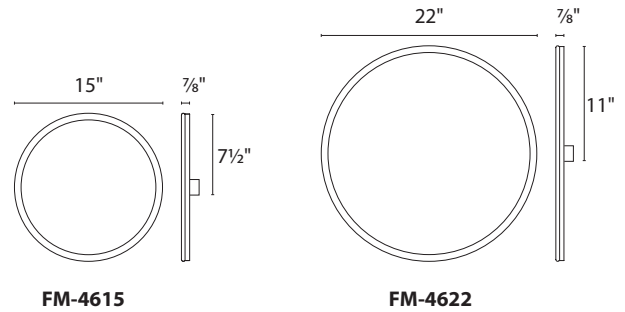

- Aluminum hardware, frosted acrylic diffuser
- Edge-lit LED with light-extraction panel for even illumination
- Easy installation with twist-lock mechanism (no visible hardware)
- 2" x 1.38" x 1.02" transformer

- Aluminum hardware, frosted acrylic diffuser
- Edge-lit LED with light-extraction panel for even illumination
- Easy installation with twist-lock mechanism (no visible hardware)
- 2.76" x 1.26" x 1.18" universal voltage driver (120V-220V-277V)