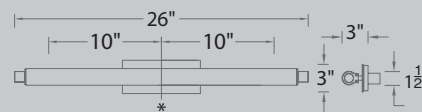

Vista

20", 26" & 38" LED Bath & Sconce

A brilliant outlook . Versatile 1 inch narrow spears of light.

Color Temp: 3000K
CRI: 90
Dimming: 100% - 5% ELV
Rated Life: 54,000 hours
Input: 120 - 277V

- Spot free linear illumination
- Conversion plate for 4" junction box included
- Adjustable backplate (see line drawing for range)*
- Co-extruded clear and white acrylic provides substance, luminosity and optical efficacy
- Mount vertically or horizontally
- 2.76" x 1.26" x 1.18" universal voltage driver (120V-220V-277V) installs within junction box

WS-40726

*Driver installs within a junction box