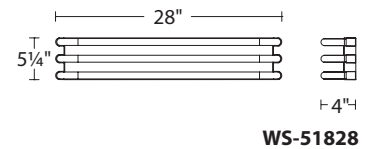

Size	Watt	LED Lumens	Delivered Lumens	Finish
WS-51820	20"	20W	1522	1061	CH Chrome
WS-51828	28"	27W	2602	1821	
WS-51837	37"	34W	3351	2346	

Example: **WS-51828-CH**