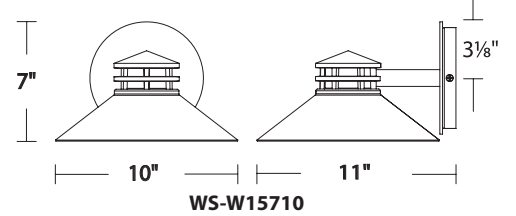

		Size	Watt	LED Lumens	Delivered Lumens	Finish
	WS-W15708	8"	12W	1000	314	BZ Bronze GH Graphite BK Black 
	WS-W15710	10"	15W	1200	484	

Example: **WS-W15708-GH**

Folsom

10" & 14" LED Outdoor Wall Sconce

Breakout structural design with clean modern elegance.