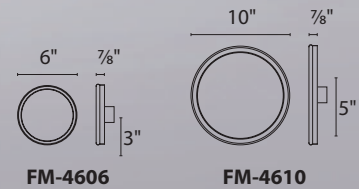

TITLE 24
CALIFORNIA

A vintage look with modern functionality.

Geos

6" & 10" LED Ceiling & Wall Mount

Updated in a stylish brass finish to complement the latest interior trends.

Color Temp: 2700K, 3000K
CRI: 80
Dimming: 100%–10% ELV
Rated Life: 70,000 hours
Input: 120V (277V special order)

- Aluminum hardware, frosted acrylic diffuser
- Edge-lit LED with light-extraction panel for even illumination
- Easy installation with twist-lock mechanism (no visible hardware)
- 2" x 1.38" x 1.02" transformer