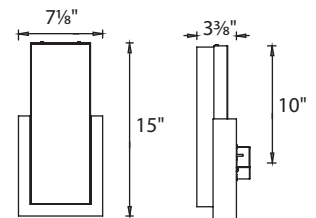

*Driver installs within a junction box

	Size	Watt	LED Lumens	Delivered Lumens	Finish
WS-42618	15"	20W	1476	827	SN Satin Nickel

Example: **WS-42618-SN**

For 2700K add "-27"; 3500K add "-35" before the finish: **WS-42618-27-SN**