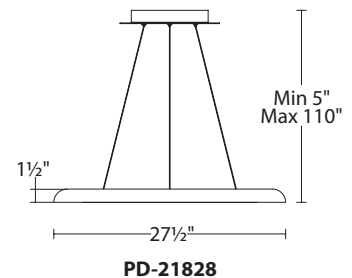

Color Temp: 3000K
CRI: 90
Dimming: 100%–10% ELV, 100%–5% 0–10V / Triac
Rated Life: 50,000 hours*
Input: 120V–277V

- Hidden LED modules point at contrast ridges and reflect light downward for broad, even illumination
- Thin powered aircraft cables provide an ultra-clean look
- Universal voltage driver (120V–277V) concealed within canopy
- Can be mounted on a sloped ceiling