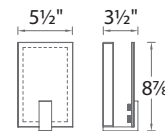

Color Temp: 3000K
CRI: 90
Dimming: 100% - 10% ELV
Rated Life: 50,000 hours
Input: 120V

- Silk-screened glass with a white ceramic glazed center and water clear edge
- Mount vertically only
- No transformer or driver required

WS-57609