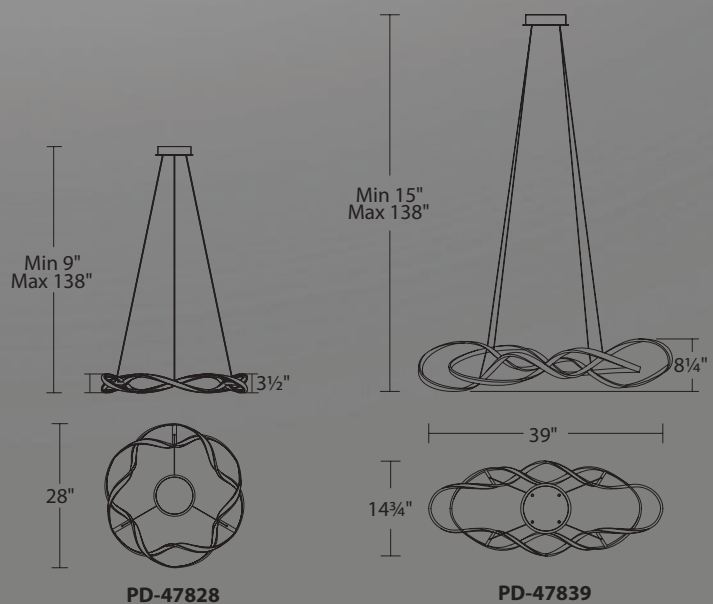

Example: **PD-87729-CH**

Interlace

28" & 39" LED Pendant

PD-47839-CH shown

Color Temp: 3000K
CRI: 90
Dimming: 100% - 10% ELV
 100%-5%; 0-10V
Rated Life: 54,000 hours
Input: 120V-277V

- Aluminum body with composite diffuser
- Two seamless interlocked loops
- Thin powered aircraft cables provide an ultra-clean look
- Can be mounted on a sloped ceiling
- Universal voltage driver (120V-277V) concealed within canopy

	Size	Watt	LED Lumens	Delivered Lumens	Finish
PD-47828	28"	57W	4853	3263	CH <i>Chrome</i> 
PD-47839	39"	57W	4734	3241	

Example: **PD-47828-CH**

Tumbling

20", 25", 33", & 54" LED Pendant

TITLE 24
CALIFORNIA