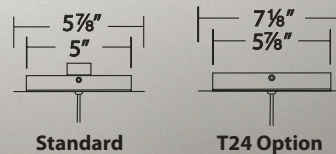

Color Temp: 3000K
CRI: 90
Dimming: 100%-10% ELV
Rated Life: 54,000 hours
Input: 120V-277V

- Hand-crafted, seamless construction, variation expected
- Thin powered aircraft cables provide an ultra-clean look
- 2.76" x 1.26" x 1.18" universal voltage driver (120V-277V)
- The 24 available for special order (driver within the canopy)
- Can be mounted on a sloped ceiling

Canopy dimensions :

PD-84907