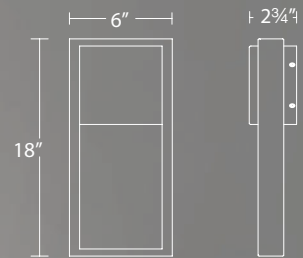

Archetype

12", 18" & 24" LED Outdoor Sconce

WS-W15918

Color Temp: 3000K
CRI: 90
Dimming: 100% - 10% ELV
Rated Life: 54,000 hours
Input: 120V

- Aluminum hardware with etched glass diffuser
- No transformer or driver required

	Size	Watt	LED Lumens	Delivered Lumens	Finish
WS-W15912	12"	10W	800	331	BK Black
WS-W15918	18"	13W	1000	435	
WS-W15924	24"	16W	1200	571	

Example: **WS-W15912-BK**