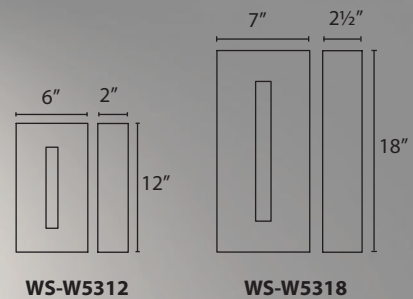

Size	Watt	LED Lumens	Delivered Lumens	Finish
WS-W5312	12"	11W	830	220	BZ Bronze
WS-W5318	18"	15W	1218	250	

Example: **WS-W5318-BZ**
For 277V, add an "F" before the finish: **WS-W5318F-BZ**