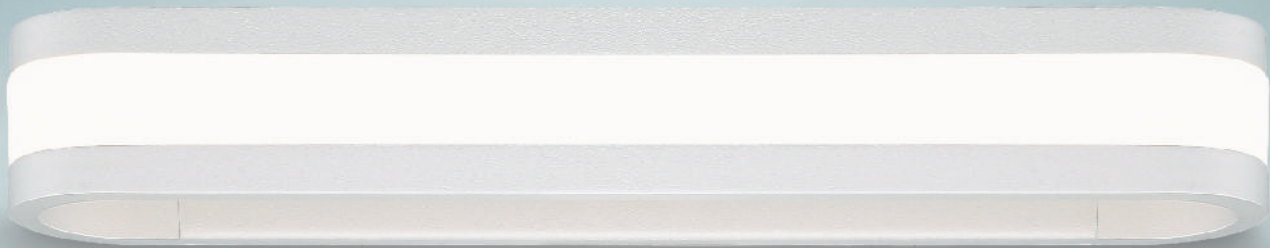

Endure

20", 27" and 37" LED Bath & Sconce

A continuous band of even light wraps around a finely crafted aluminum structure like the Roman "Circus Maximus." Hollow in the center.

*Driver installs within a junction box

- **Color Temp:** 3000K
- **CRI:** 90
- **Dimming:** 100%–10% ELV
- **Rated Life:** 60,000 hours
- **Input:** 120–277V

- Frosted acrylic edge-lit diffuser
- Can be mounted vertically or horizontally
- 3" x 1.25" x 1.13" universal voltage driver (120V-220V-277V)

	Size	Watt	LED Lumens	Delivered Lumens	Finish
WS-53820	20"	20W	879	703	WT White
WS-53827	27"	25W	1384	1107	
WS-53837	37"	30W	2040	1632	

Example: **WS-53827-WT**