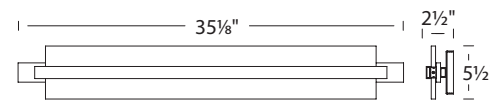

WS-59639

*Driver installs within a junction box

	Size	Watt	LED Lumens	Delivered Lumens	Finish
WS-59623	23"	30.5W	1535	1370	AL <i>Brushed Aluminum</i>
WS-59629	29"	38W	1920	1750	
WS-59639	35"	51.5W	2535	2410	

Example: **WS-59623-AL**