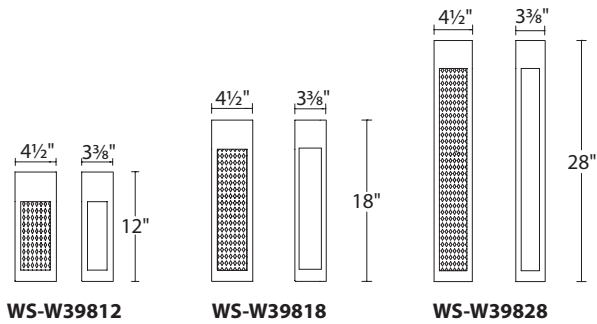

Size	Watt	LED Lumens	Delivered Lumens	Finish
WS-W39812	12"	8W	602	132	BK <i>Black</i>
WS-W39818	18"	10W	811	190	
WS-W39828	28"	13W	980	214	

Example: **WS-W39818-BK**