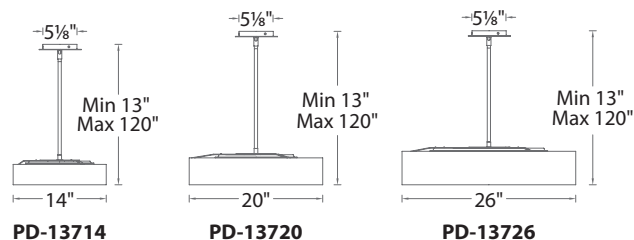

	Size	Watt	LED Lumens	Delivered Lumens	Finish
PD-13714	14"	28W	2400	1794	BN Brushed Nickel  AB Aged Brass 
PD-13720	20"	32W	2800	2222	
PD-13726	26"	48W	4200	3310	

Example: **PD-13720-AB**

Manhattan

14", 20" & 26" LED Close-to-Ceiling Mount