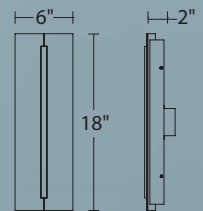

WS-75818

*Driver installs within a junction box

	Size	Watt	LED Lumens	Delivered Lumens	Finish
WS-75818	18"	9W	535	417	AL Brushed Aluminum

Example: **WS-75818-AL**