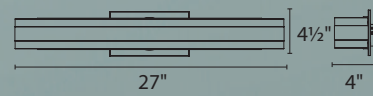

Endure

20", 27" and 37" LED Bath & Sconce

A continuous band of even light wraps around a finely crafted aluminum structure like the Roman "Circus Maximus." Hollow in the center.

WS-53827

*Driver installs within a junction box

- **Color Temp:** 3000K
- **CRI:** 90
- **Dimming:** 100%–10% ELV
- **Rated Life:** 60,000 hours
- **Input:** 120–277V

- Frosted acrylic edge-lit diffuser
- Can be mounted vertically or horizontally
- 3" x 1.25" x 1.13" universal voltage driver (120V-220V-277V)

	Size	Watt	LED Lumens	Delivered Lumens	Finish
WS-53820	20"	20W	879	703	WT White
WS-53827	27"	25W	1384	1107	
WS-53837	37"	30W	2040	1632	

Example: **WS-53827-WT**