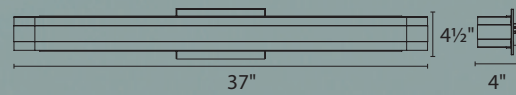

WS-53837

*Driver installs within a junction box

- **Color Temp:** 3000K
- **CRI:** 90
- **Dimming:** 100%–10% ELV
- **Rated Life:** 60,000 hours
- **Input:** 120–277V

- Frosted acrylic edge-lit diffuser
- Can be mounted vertically or horizontally
- 3" x 1.25" x 1.13" universal voltage driver (120V-220V-277V)

	Size	Watt	LED Lumens	Delivered Lumens	Finish
WS-53820	20"	20W	879	703	WT White
WS-53827	27"	25W	1384	1107	
WS-53837	37"	30W	2040	1632	

Example: **WS-53827-WT**