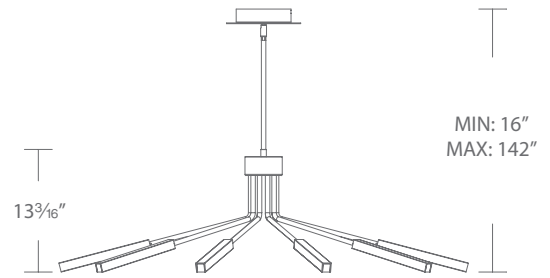

Color Temp: 3000K
CRI: 90
Dimming: 100% - 10% ELV, 0-10V Triac
Rated Life: 50,000 hours
Input: 120V-277V

- Aluminum body with acrylic diffuser
- Ten adjustable points of illumination for customization
- Three 12" and one 6" downrods included (additional downrods available)
- Driver concealed within the canopy

PD-63944