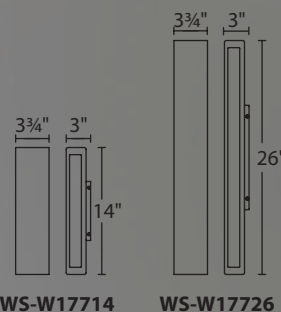

Size	Watt	LED Lumens	Delivered Lumens	Finish
	WS-W17714 14"	23W	1000	495	AL Brushed Aluminum BK Black WT White
	WS-W17726 26"	46W	2000	1092	

Example: **WS-W17714-AL**
For 277V, add an "F" before the finish: **WS-W17714F-AL**