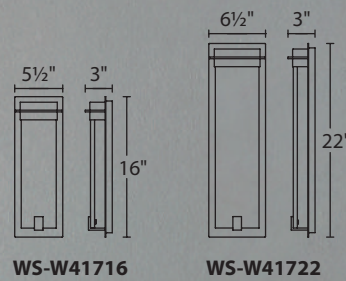

WS-W41716

WS-W41722

	Size	Watt	LED Lumens	Delivered Lumens	Finish
WS-W41716	16"	12.5W	375	185	BZ Bronze
WS-W41722	22"	12.5W	365	180	

Example: **WS-W41716-BZ**