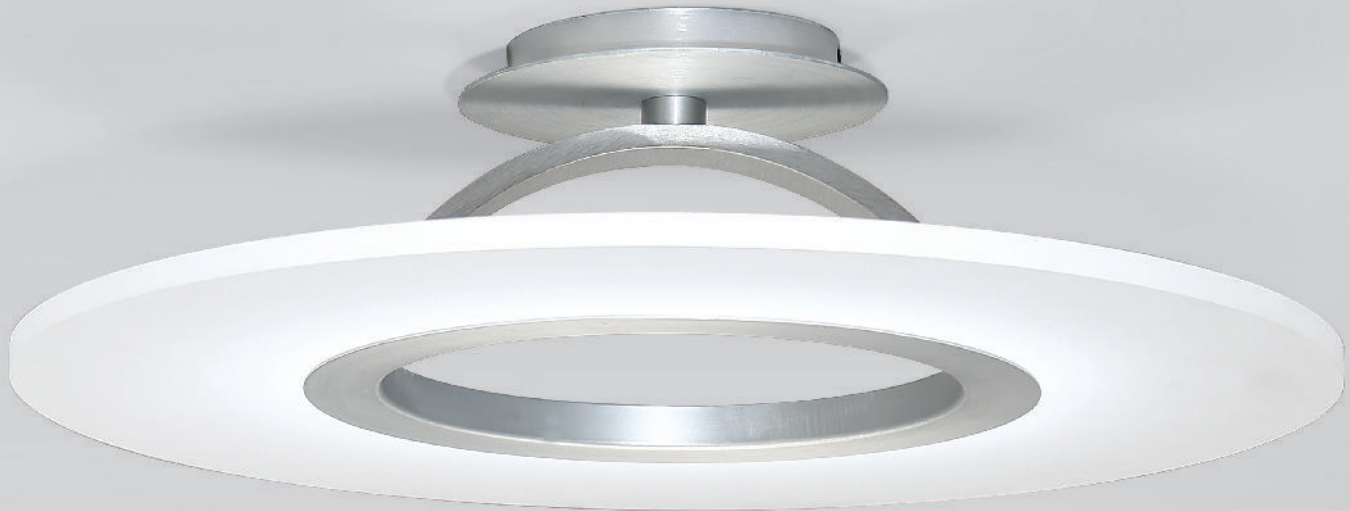

Elektron

20" & 28" LED Close-to-Ceiling Mount

Travelling at the speed of light

Color Temp: 3000K
CRI: 90
Dimming: 100% - 10% ELV
Rated Life: 36,000 hours
Input: 120 - 277V

- Uniquely versatile fixture capable of transforming from pendant to ceiling mount
- Edge lit acrylic diffuser to add an even ring of light to any space
- Mount as a ceiling fixture or wall sconce
- Three 12" and one 6" downrods included (additional downrods available)
- 2.76" x 1.26" x 1.18" universal voltage driver (120V-220V-277V)
- Installs within a junction box