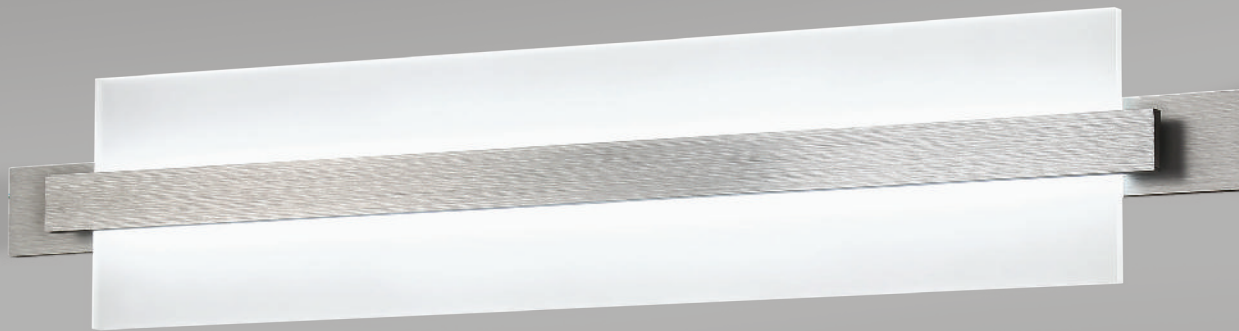

	Size	Watt	LED Lumens	Delivered Lumens	Finish
WS-42725	25"	15.5W	1250	1085	BN <i>Brushed Nickel</i> 
WS-42732	32"	22W	1830	1555	

Example: **WS-42725-BN**

Reflection

23", 29" & 39" LED Bath & Sconce

The meditation of enlightenment. Edge-lit on both sides.