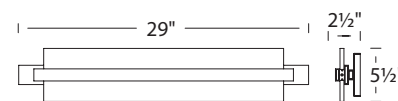

Reflection

23", 29" & 39" LED Bath & Sconce

The meditation of enlightenment. Edge-lit on both sides.

Color Temp: 3500K
CRI: 90
Dimming: 100% - 5% ELV
Rated Life: 46,000 hours
Input: 120 - 277V

- Edge-lit magic
- Ultra low profile design
- Mount vertically or horizontally
- Frosted acrylic diffuser provides even illumination
- WS-59639 features ELV or 0-10V dimming
- 2.76" x 1.26" x 1.18" universal voltage driver (120V-220V-277V)

WS-59629

*Driver installs within a junction box

	Size	Watt	LED Lumens	Delivered Lumens	Finish
WS-59623	23"	30.5W	1535	1370	AL <i>Brushed Aluminum</i>
WS-59629	29"	38W	1920	1750	
WS-59639	35"	51.5W	2535	2410	

Example: **WS-59623-AL**