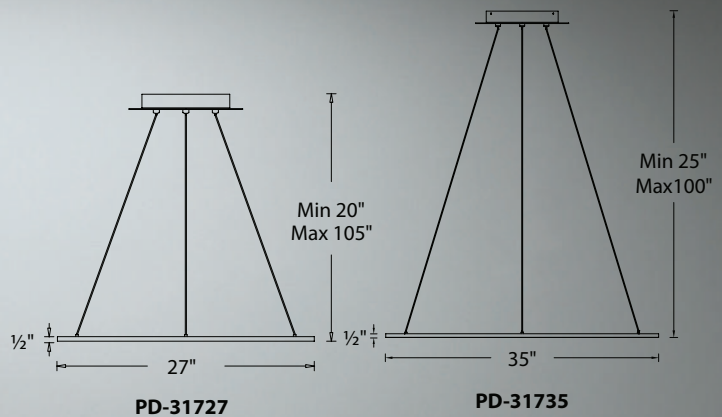

Illusion

27" & 35" LED Pendant

TITLE 24
CALIFORNIA

±
1/2"
↑
↓

Color Temp: 3000K
CRI: 90
Dimming: 100% - 10% ELV/ 0-10V/Triac
Rated Life: 44,000 hours
Input: 120V-277V

- Ultra thin 1/2" edge-lit disc
- Edge-lit panel evenly illuminates up & down
- Thin powered aircraft cables provide an ultra-clean look
- Universal voltage driver (120V-277V) concealed inside canopy
- Can be mounted on a sloped ceiling