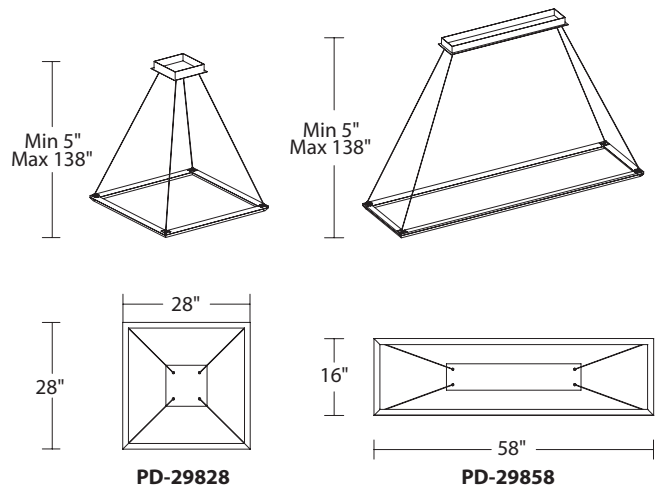

	Size	Watt	LED Lumens	Delivered Lumens	Finish
PD-29828	28"	55W	6334	5131	BK Black AL Brushed Aluminum
PD-29858	58"	58W	7160	5800	

Example: **PD-29828-AL**

Frame

28" & 58" LED Pendant

An extruded acrylic diffuser with mitered edges gives this design a clean, elevated look, evenly spreading the powerful LED light for a geometric illumination that matches back to the rectilinear canopy.