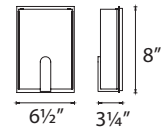

Example: **WS-75818-AL**

Stella

8", 12" & 17" LED Sconce

TITLE 24
CALIFORNIA

Classy and versatile pocket sconce.

WS-13208

WS-13212

WS-13217