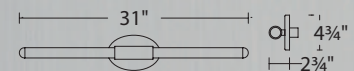

WS-19831

*Driver installs within a junction box

	Size	Watt	LED Lumens	Delivered Lumens	Finish
WS-19831	31"	8W	845	584	CH Chrome

Example: **WS-19831-CH**