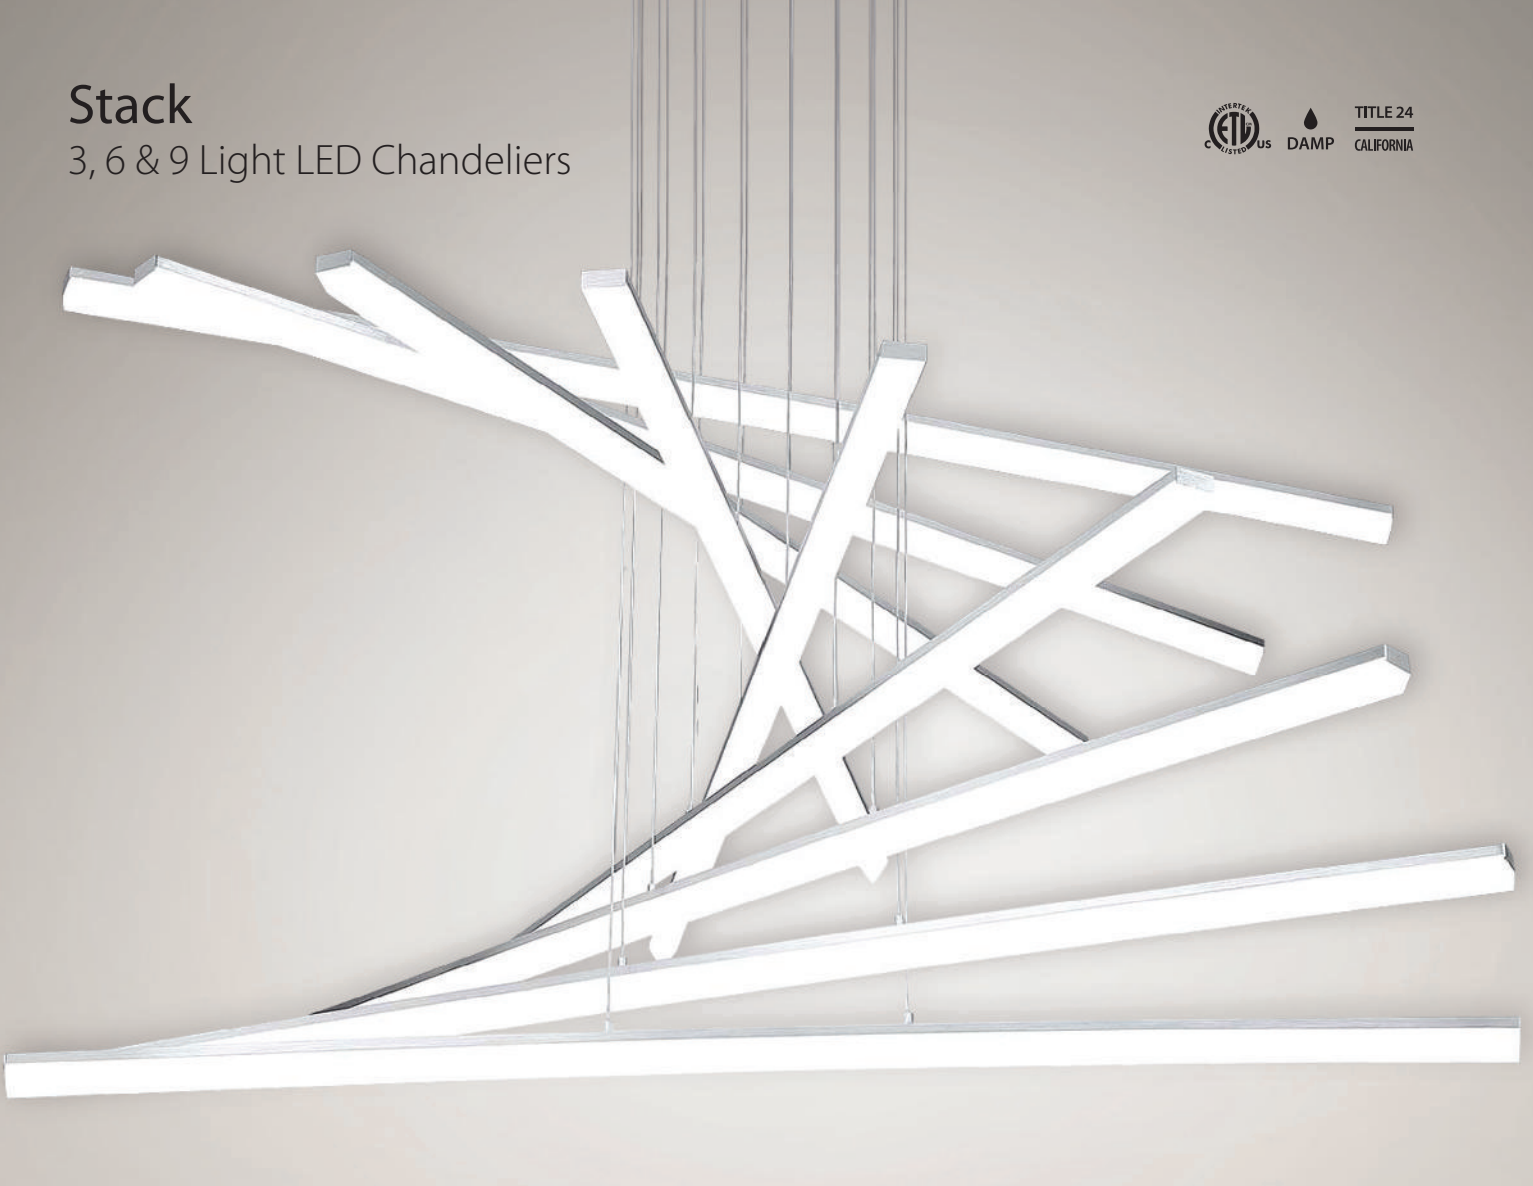

Stack

3, 6 & 9 Light LED Chandeliers

- Aluminum hardware and extruded acrylic diffuser
- Thin color matched powered aircraft cables and hardware
- Height and slope of each strip can be individually adjusted for personalization
- Can be mounted on a sloped ceiling
- Universal voltage driver (120V-277V) concealed within canopy

Color Temp: 3000K
CRI: 90
Dimming: 100% - 10% ELV
100% - 5% 0-10V
Rated Life: 50,000 hours
Input: 120-277V