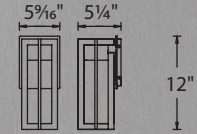

Bold Mid-Century Modern look with intersecting aluminum frames and cutting-edge LED light.

Color Temp: 3000K
CRI: 90
Dimming: 100%–10% ELV
Rated Life: 50,000 hours*
Input: 120V (277V special order)

- Solid aluminum construction with weather-resistant finish
- Minimal mounting hardware for easy installation
- Light engine is factory sealed for maximum protection from the elements
- No transformer or driver required

WS-W48612