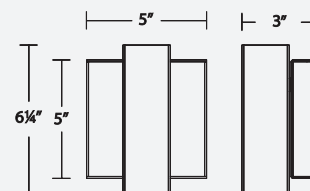

- On-off switch on fixture
- Wide pivotable arm with light
- Driver located within the canopy
- Fits over a standard junction box
- Hold switch to dim

	Watt	LED Lumens	Delivered Lumens	Finish
BL-25906	9W	356	259	BK <i>Black</i> WT <i>White</i> TT <i>Titanium</i>