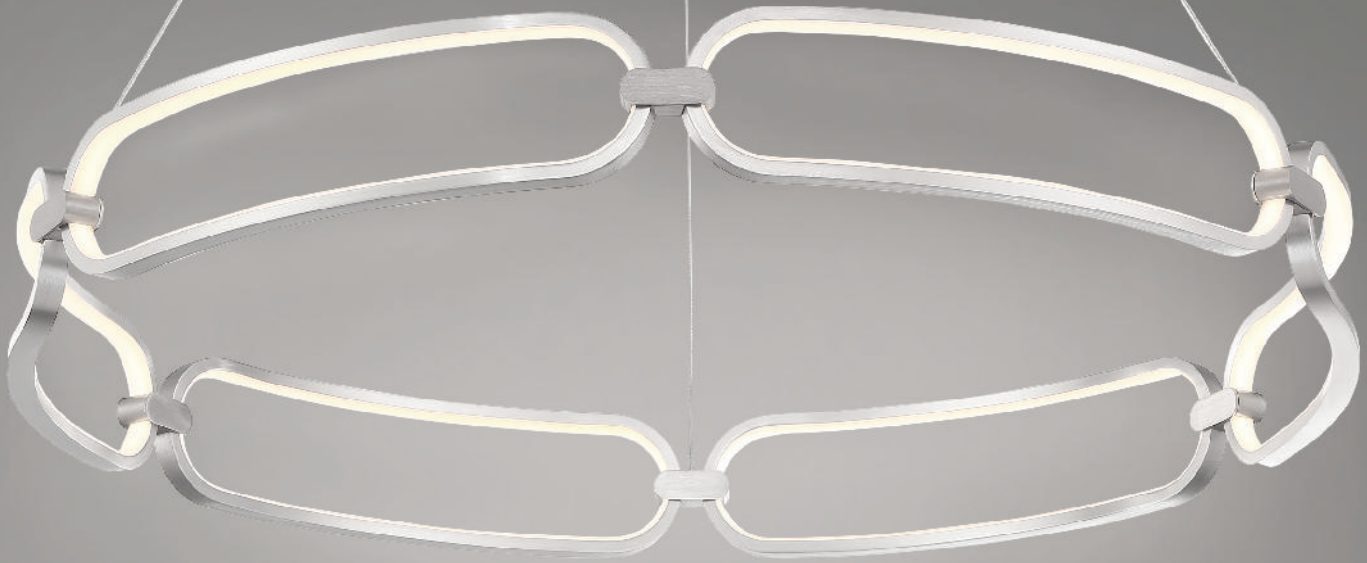

Charmed

24", 32" & 34" LED Chandelier

PD-54932-BN shown