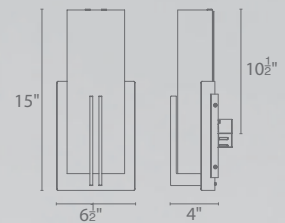

*Driver installs within a junction box

	Size	Watt	LED Lumens	Delivered Lumens	Finish
WS-40615	15"	20W	1482	887	SN Satin Nickel

Example: **WS-40615-SN**

For 2700K add "-27"; 3500K add "-35" before the finish: **WS-40615-27-SN**