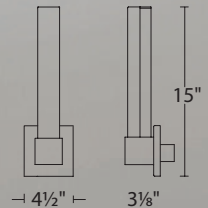

Esprit

15", 26" and 38" LED Bath & Sconce

High-performance LED modules.
Slim, geometric profile.

WS-69815

*Driver installs within a junction box

- **Color Temp:** 3000K
- **CRI:** 90
- **Dimming:** 100%–10% ELV
- **Rated Life:** 50,000 hours*
- **Input:** 120–277V

- Etched acrylic diffuser
- LED modules positioned closer to diffuser for broader spread of illumination
- 2.76" x 1.26" x 1.18" universal voltage driver (120V-220V-277V)

	Size	Watt	LED Lumens	Delivered Lumens	Finish
WS-69815	15"	10W	845	636	BN Brushed Nickel CH Chrome
WS-69826	26"	20W	1784	1240	
WS-69838	38"	30W	2712	2136	

Example: **WS-69826-BN**