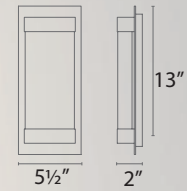

Mythical

13", 18" & 24" LED Sconce

TITLE 24
CALIFORNIA

WS-12713

WS-12718

WS-12724

Color Temp: 3000K
CRI: 90
Dimming: 100% - 10% ELV
Rated Life: 54,000 hours
Input: 120V (277V special order)

- Inch-thick solid block of polished clear seeded crystal
- Creates magnificent sparkles as bubbles within catch the light
- Concealed hardware completes this curiosity inspiring sconce
- Mount vertically or horizontally on a standard 4" junction box
- No transformer or driver required