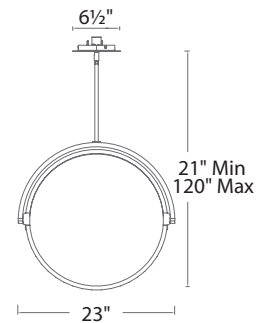

*Driver installs within a junction box

	Size	Watt	LED Lumens	Delivered Lumens	Finish
PD-60723	23"	28W	3160	1895	TT Titanium

Example: **PD-60723-TT**