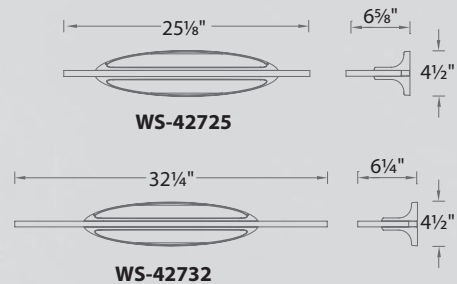

Size	Watt	LED Lumens	Delivered Lumens	Finish
WS-42725	25"	15.5W	1250	1085	BN <i>Brushed Nickel</i>
WS-42732	32"	22W	1830	1555	

Example: **WS-42725-BN**