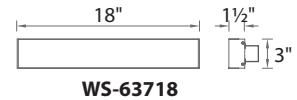

Example: **WS-59623-AL**

Strip

18", 24" & 36" LED Bath & Sconce

Lighting with no boundaries.

Color Temp: 2700K, 3000K, 3500K
CRI: 90
Dimming: 100% - 10% ELV
Rated Life: 54,000 hours
Input: 120 - 277V

- Modern, sleek, clean
- Co-extruded clear and white acrylic provides substance, luminosity and optical efficacy
- Mounts vertically or horizontally
- Listed for use in closets
- Conversion plate for 4" junction box included
- Adjustable backplate
- 2.76" x 1.26" x 1.18" universal voltage driver (120V-220V-277V) installs within junction box