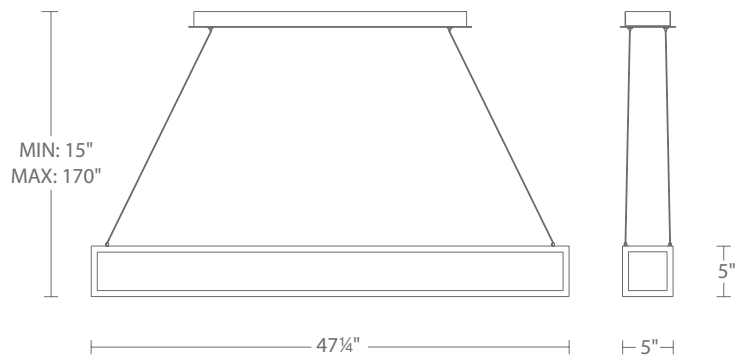

	Size	Watt	LED Lumens	Delivered Lumens	Finish
PD-31947	47"	22W	2125	1212	BK Black 

Example: **PD-31947-BK**

Trick Box

47" LED Pendant

Cutting edge illumination in a smart, geometric design.

Omega

28" LED Pendant