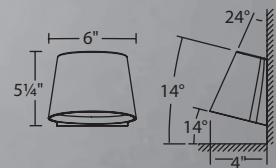

	Size	Watt	LED Lumens	Delivered Lumens	Finish
	6"	12W	1165	850	BZ Bronze GH Graphite WT White BK Black 
	WS-W65607				

Example: **WS-W65607-BZ**

Zealous

10" & 14" LED Outdoor Sconce

Expressively passionate
but with solemn restraint.