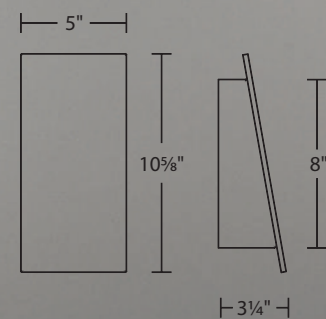

Size	Watt	LED Lumens	Delivered Lumens	Finish
WS-W14911	11"	7W	441	353	BK Black
					AL Brushed Aluminum

Example: **WS-W14911-BK**