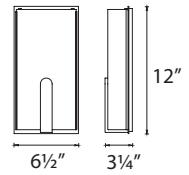

Example: **WS-75818-AL**

Stella

8", 12" & 17" LED Sconce

TITLE 24
CALIFORNIA

Classy and versatile pocket sconce.

WS-13208

WS-13212

WS-13217