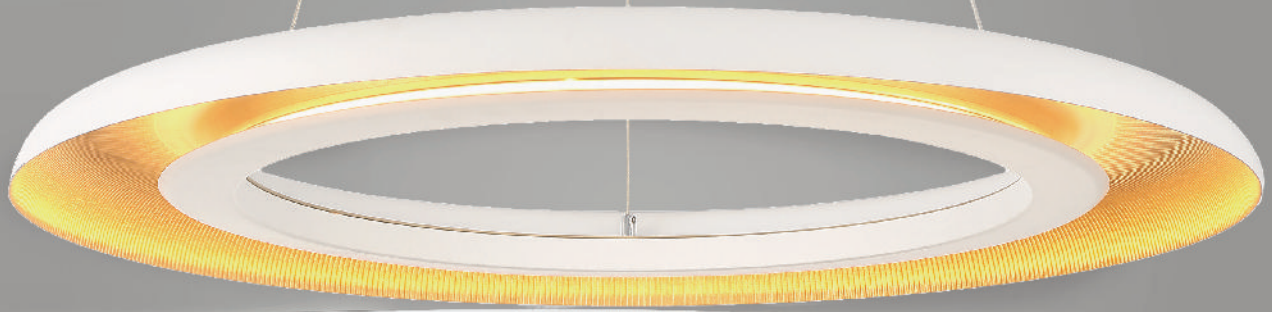

Omega

28" LED Pendant

DAMP TITLE 24
CALIFORNIA