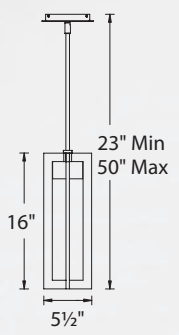

Chamber

16" LED Outdoor
Pendant

	Size	Watt	LED Lumens	Delivered Lumens	Finish
PD-W48616	16"	12W	1000	372	BK <i>Black</i> BZ <i>Bronze</i>

Example: **PD-W48616-BK**