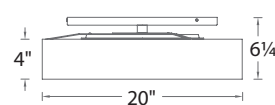

Manhattan

14", 20" & 26" LED Close-to-Ceiling Mount

TITLE 24
CALIFORNIA

Color Temp: 2700K
CRI: 90
Dimming: 100% - 10% ELV
Rated Life: 50,000 hours
Input: 120V

- Trimless look with a modern upgrade
- Urban elegance & LED illumination softened with a fabric shade
- No transformer or driver required

FM-13120

	Size	Watt	LED Lumens	Delivered Lumens	Finish
	FM-13114 14"	28W	2400	1794	BN Brushed Nickel AB Aged Brass
	FM-13120 20"	32W	2800	2222	
	FM-13126 26"	48W	4200	3310	

Example: FM-13114-AB