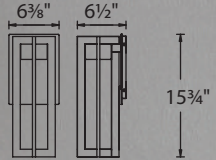

Chamber

12", 16", 20", & 25" LED Outdoor Wall Sconce

Bold Mid-Century Modern look with intersecting aluminum frames and cutting-edge LED light.

Color Temp: 3000K
CRI: 90
Dimming: 100%–10% ELV
Rated Life: 50,000 hours*
Input: 120V (277V special order)

- Solid aluminum construction with weather-resistant finish
- Minimal mounting hardware for easy installation
- Light engine is factory sealed for maximum protection from the elements
- No transformer or driver required

WS-W48616

		Size	Watt	LED Lumens	Delivered Lumens	Finish
	WS-W48612	12"	9.5W	800	213	
	WS-W48616	16"	12W	1000	255	
	WS-W48620	20"	18W	1600	519	
	WS-W48625	25"	22W	1800	605	
	BK	Black				
	BZ	Bronze				

Example: **WS-W48616-BK**

For 277V, add an "F" before the finish: **WS-W48616F-BK**