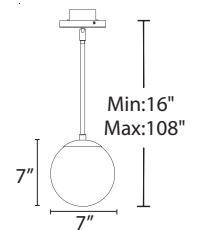

p. 107 Ceiling Mount

- Mouth blown etched opal glass provides even illumination
- Integral swivel for sloped ceiling
- Driver located in standard 4" junction box
- Three 12" and one 6" downrods included (additional downrods available)
- 2.95" X 1.88 X 1.14" Universal driver (120V-220V-277V)