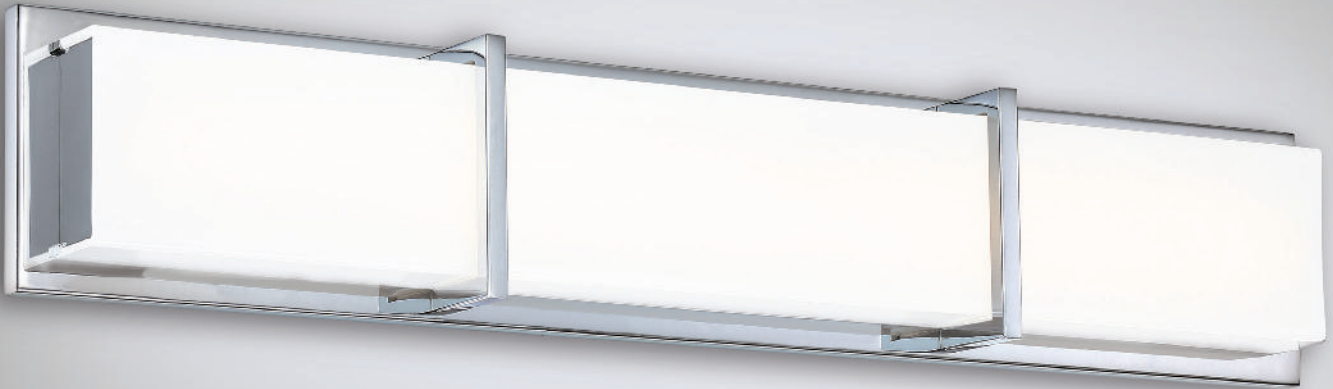

Ratio

20", 30" & 40" LED Bath & Sconce