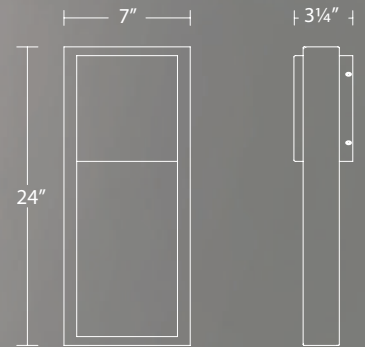

WS-W15924

Color Temp: 3000K
CRI: 90
Dimming: 100% - 10% ELV
Rated Life: 54,000 hours
Input: 120V

- Aluminum hardware with etched glass diffuser
- No transformer or driver required

	Size	Watt	LED Lumens	Delivered Lumens	Finish
WS-W15912	12"	10W	800	331	BK Black
WS-W15918	18"	13W	1000	435	
WS-W15924	24"	16W	1200	571	

Example: **WS-W15912-BK**