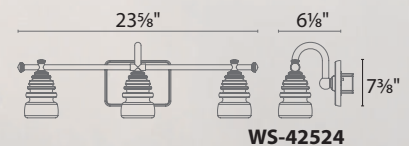

*Driver installs within a junction box