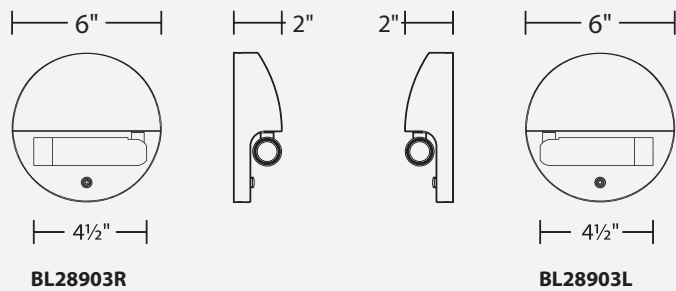

BL28903R

BL28903L

	Watt	LED Lumens	Delivered Lumens	Finish
BL-28903R	9W	465	184	BK Black
BL-28903L				WT White
				BN Brushed Nickel

Example: **BL-28903-BK**