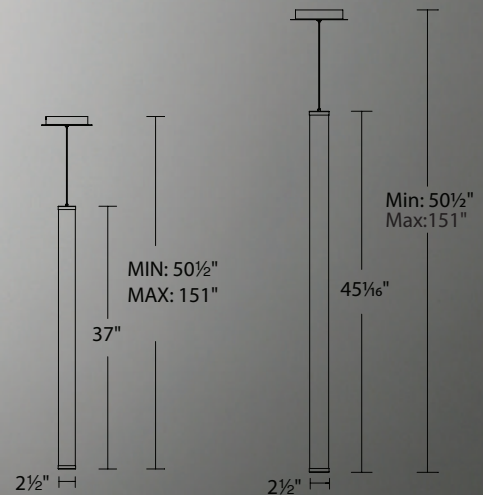

Flare

13", 25", 37" & 45" Mini LED Pendant

Symmetrical, cylindrical and aerodynamic.
Brilliance alone or as a collection.

PD-70913

PD-70925

PD-70937

PD-70945

Flare