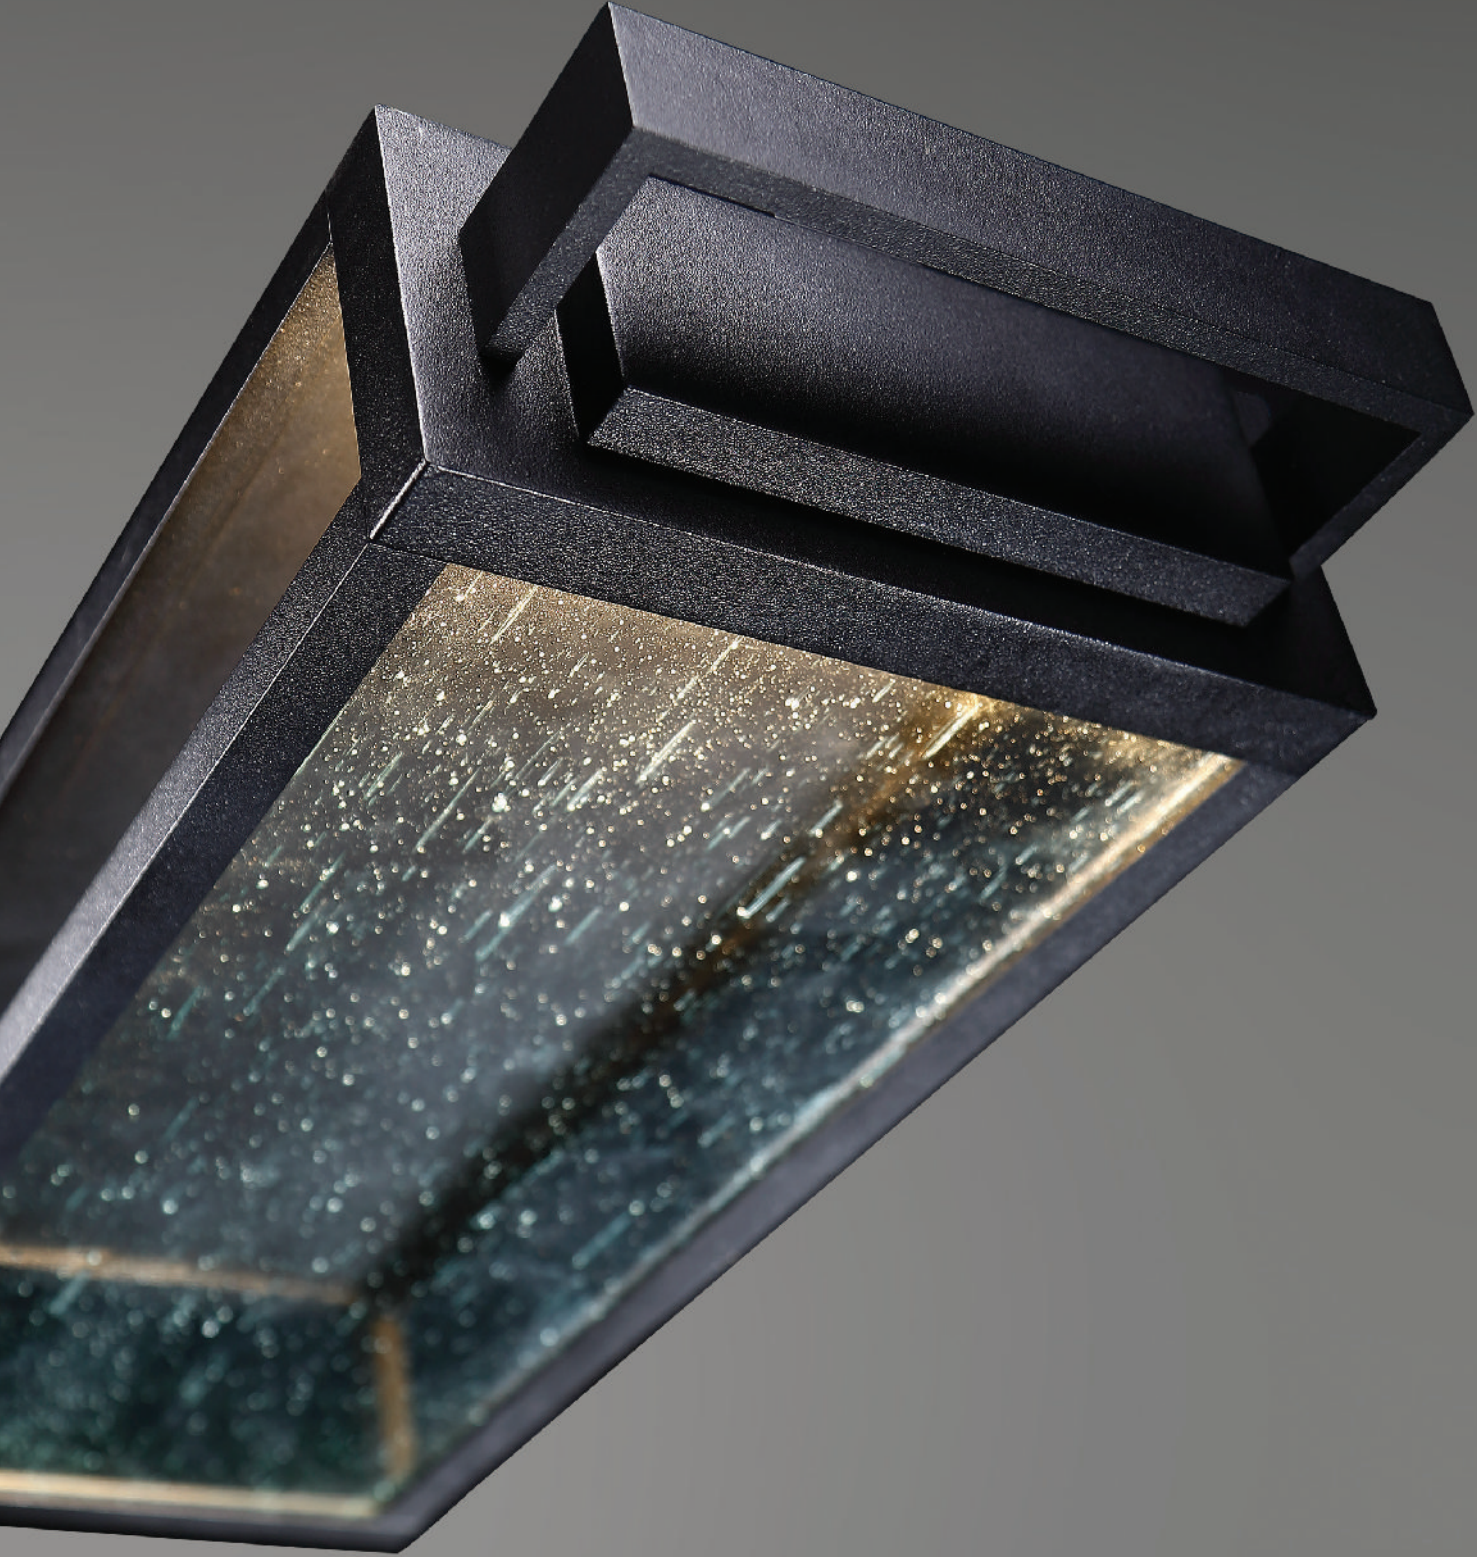

Farmhouse

13" & 17" LED Outdoor Sconce