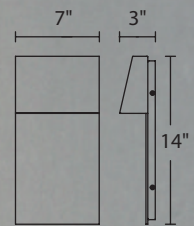

WS-W53614

	Size	Watt	LED Lumens	Delivered Lumens	Finish
	WS-W53610	10"	9.5W	700	330
	WS-W53614	14"	12W	840	365
					BZ Bronze GH Graphite

Example: **WS-W53610-BZ**
For 277V, add an "F" before the finish: **WS-W53614F-BZ**