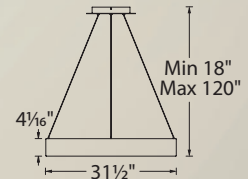

Corso

18", 32", 43" & 53" LED Pendant

TITLE 24
CALIFORNIA

PD-33732

Color Temp: 3000K
CRI: 90
Dimming: 100% - 10% ELV
100% - 5% 0-10V
Rated Life: 75,000 hours
Input: 120V-277V

- Acrylic diffuse to provide even illumination with no LED hotspots
- Thin powered aircraft cables provide an ultra-clean look
- Can be mounted on sloped ceiling
- Universal voltage driver (120V-220V-277V) concealed within canopy

	Size	Watt	LED Lumens	Delivered Lumens	Finish
PD-33718	18"	22W	1495	940	WT White BK Black AL Brushed Aluminum
PD-33732	32"	88W	6340	4435	
PD-33743	43"	125W	11115	7300	
PD-33753	53"	169W	12028	8458	

Example: **PD-33732-BK**