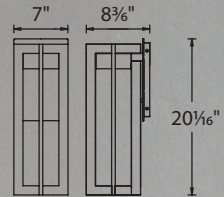

Chamber

12", 16", 20", & 25" LED Outdoor Wall Sconce

Bold Mid-Century Modern look with intersecting aluminum frames and cutting-edge LED light.

Color Temp: 3000K
CRI: 90
Dimming: 100%–10% ELV
Rated Life: 50,000 hours*
Input: 120V (277V special order)

- Solid aluminum construction with weather-resistant finish
- Minimal mounting hardware for easy installation
- Light engine is factory sealed for maximum protection from the elements
- No transformer or driver required

WS-W48620

		Size	Watt	LED Lumens	Delivered Lumens	Finish
	WS-W48612	12"	9.5W	800	213	
	WS-W48616	16"	12W	1000	255	
	WS-W48620	20"	18W	1600	519	
	WS-W48625	25"	22W	1800	605	
	BK	Black				
	BZ	Bronze				

Example: **WS-W48616-BK**

For 277V, add an "F" before the finish: **WS-W48616F-BK**