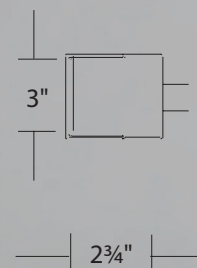

A beautiful bar of pure LED light radiates through the co-extruded acrylic diffuser for brighter illumination, and an adjustable back plate adds versatility to this design's many attributes. It's a clean modern sconce anywhere you mount it.

	Size	Color Temp	Watt	LED Lumens	Delivered Lumens	Finish
WS-77612-27	12"	2700K	10.5W	863	779	AL Brushed Aluminum BR Brushed Brass BK Black
WS-77612-30		3000k	10.5W	905	791	
WS-77612-35		3500K	10.5W	935	840	
WS-77618-27	18"	2700K	15.5W	1155	910	
WS-77618-30		3000K	15.5W	1225	1015	
WS-77618-35		3500K	15.5W	1330	1115	
WS-77624-27	24"	2700K	20.5W	1595	1330	
WS-77624-30		3000K	20.5W	1720	1440	
WS-77624-35		3500K	20.5W	1785	1510	
WS-77636-27	36"	2700K	30W	2365	1985	
WS-77636-30		3000K	30W	2445	2095	
WS-77636-35		3500K	30W	2561	2180	

Example: **WS-77636-30-BR**