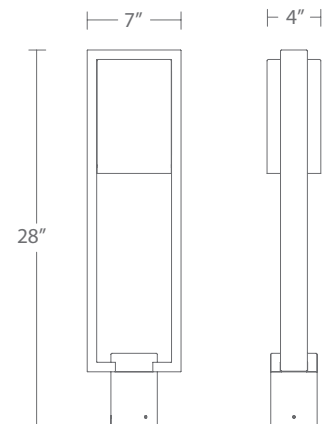

Size	Watt	LED Lumens	Delivered Lumens	Finish
PM-W15928	28"	16W	1200	382	BK Black

Example: **PM-W15928-BK**