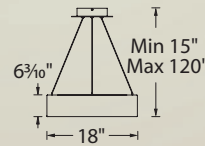

Example: **PD-40903-SN**

Voyager

1, 2 & 3 Light LED Pendant

A gateway to another world of design and technology.

PD-40902-BK shown

Corso

18", 32", 43" & 53" LED Pendant

TITLE 24
CALIFORNIA