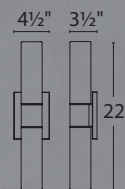

- Opal glass diffuser
- 22" and 30" versions may be mounted vertically or horizontally
- No transformer or driver needed

WS-7213

WS-7222

WS-7230

Updated with a warm brass finish, Elementum brings unparalleled task lighting in to your bathroom. Mount vertically on both sides of a mirror or above a vanity mirror for flattering diffused illumination.