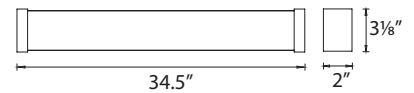

WS-7334

	Size	Watt	LED Lumens	Delivered Lumens	Finish
WS-7316	16"	24.5W	1845	875	BN Brushed Nickel CH Chrome
WS-7322	22"	34.5W	2580	1350	
WS-7334	34"	48W	4043	2100	

Example: **WS-7316-CH**

For 277V, add an "F" before the finish: **WS-7316F-CH**

For 3000K add "-30"; 3500K add "-35" before the finish: **WS-7316-30-CH**