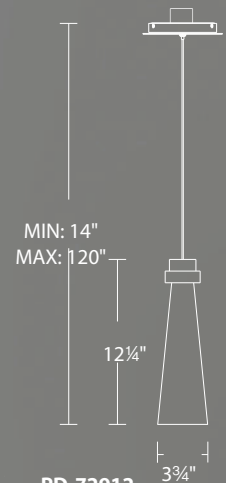

Canopy dimensions :

Standard

T24 Option

PD-72912

*Driver installs within a junction box

	Size	Watt	LED Lumens	Delivered Lumens	Finish
PD-72912	12"	9W	302	71	BN <i>Brushed Nickel</i> AB <i>Aged Brass</i> BK <i>Black</i>