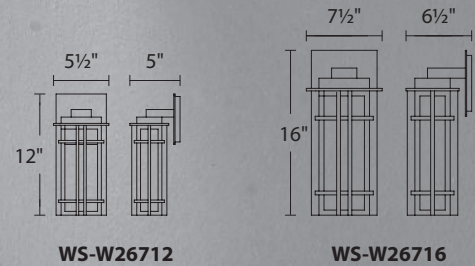

Size	Watt	LED Lumens	Delivered Lumens	Finish
WS-W26712	12"	8.5W	180	145	BZ Bronze
WS-W26716	16"	13W	280	210	

Example: **WS-W26712-BZ**