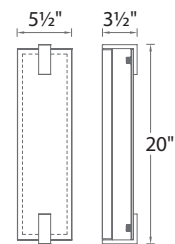

WS-57620

	Size	Watt	LED Lumens	Delivered Lumens	Finish
WS-57609	9"	9.5W	665	540	BN <i>Brushed Nickel</i>
WS-57620	20"	22W	1595	1220	

Example: **WS-57609-BN**