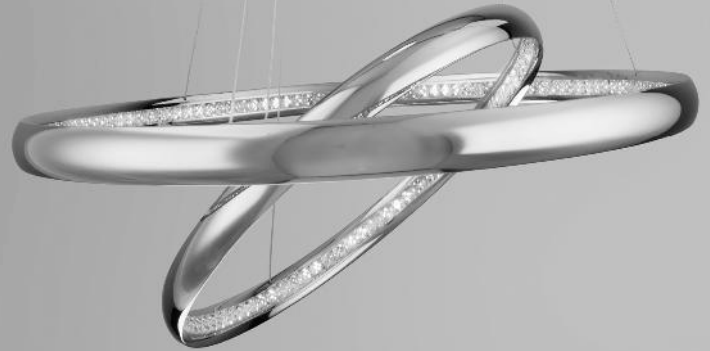

PD-46925 shown