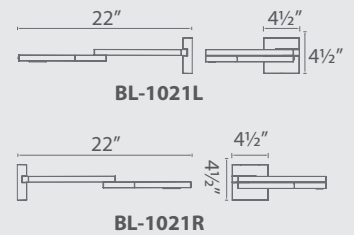

Watt	LED Lumens	Delivered Lumens	Finish
	Left	BL-1021L	9W	489	315	BZ Bronze TT Titanium BK Black
	Right	BL-1021R	9W	489	315	

Example: **BL-1021L-BZ**