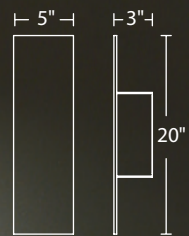

Icon

14" & 20" LED Outdoor Sconce

Like a simple reference
to something greater,
the up and down lights
accentuate linear architectural forms

Color Temp: 3000K
CRI: 90
Dimming: 100% - 10% ELV
Rated Life: 54,000 hours
Input: 120V-277V

- Simple shape, simple idea, infinite applications
- Shielded light source for great low-glare illumination
- Driver located inside the fixture
- Up & down light
- Universal driver (120V-220V-277V)
- Weather resistant powder coat finish

WS-W54620