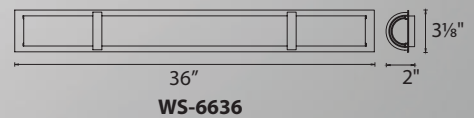

Color Temp: 2700K (3000K / 3500K special order)

CRI: 90

Dimming: 100% - 10% ELV

Rated Life: 80,000 hours

Input: 120V (277V special order)

- Sleek elegance for narrow applications
- 3 inch wide format
- Silk-screened glass with a white ceramic glazed interior
- Can be mounted vertically or horizontally
- Conversion plate for 4 inch junction box included
- No transformer or driver required