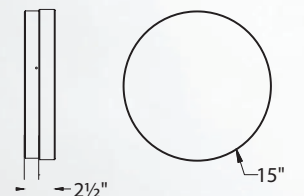

FM-W57815

	Size	Watt	LED Lumens	Delivered Lumens	Finish
FM-W57806-30	6"	10.5W	791	535	SS Stainless Steel BK Black
FM-W57806-35		10.5W	859	581	
FM-W57809-30	9"	16.5W	1542	939	
FM-W57809-35		16.5W	1674	1019	
FM-W57812-30	12"	26W	2315	1376	
FM-W57812-35		26W	2513	1499	
FM-W57815-30	15"	27W	2934	1654	
FM-W57815-35		27W	3185	1796	

Example: **FM-W57809-30-SS**

For 277V special order, add an "F" before the color temperature: **FM-W57812F-30-SS**