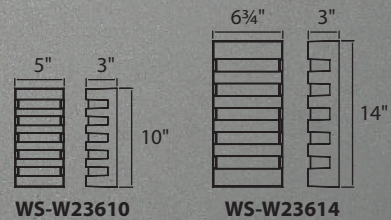

Size	Watt	LED Lumens	Delivered Lumens	Finish
	WS-W23610	10"	7.5W	642	121
	WS-W23614	14"	13W	1158	162

BZ Bronze

BK Black

Example: **WS-W23610-BK**
For 277V special order, add an "F" before the finish: **WS-W23610F-BK**