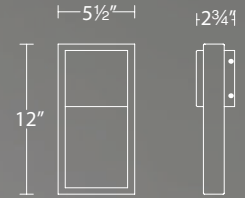

- Aluminum hardware with etched glass diffuser
- No transformer or driver required

	Size	Watt	LED Lumens	Delivered Lumens	Finish
WS-W13918	18"	16W	1200	427	BK Black 

Example: **WS-W13918-BK**

Archetype

12", 18" & 24" LED Outdoor Sconce