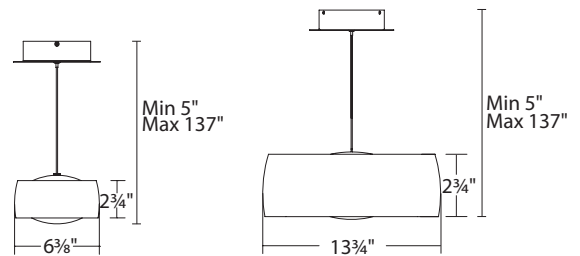

PD-37806

PD-37814

	Size	Watt	LED Lumens	Delivered Lumens	Finish
PD-37806	6"	15W	1198	685	AL Brushed Aluminum
PD-37814	14"	28W	3150	1800	

Example: **PD-37806-AL**