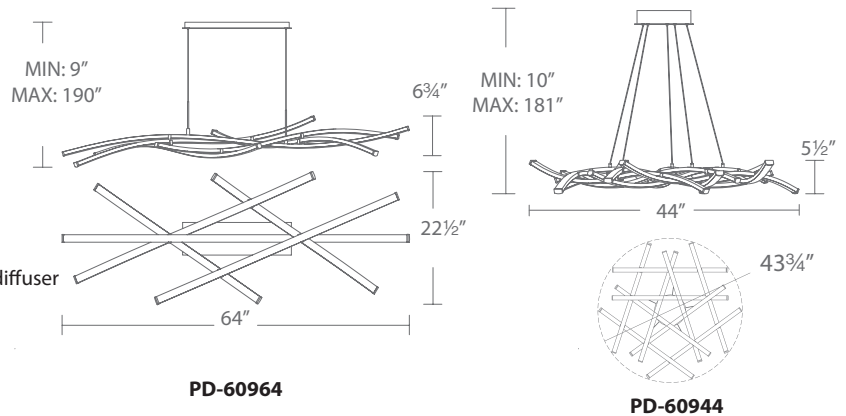

	Size	Watt	LED Lumens	Delivered Lumens	Finish
PD-54924	24"	37W	3000	2000	BN Brushed Nickel SG Soft Gold 
PD-54932	32"	94W	6400	4230	
PD-54934	34"	112W	8000	5210	

Example: **PD-54924-SG**

Charmed

24", 32" & 34" LED Chandelier

- Flowing pattern extruded aluminum body with composite diffuser
- Thin powered aircraft cables provide an ultra-clean look
- Driver concealed within the canopy
- Can be mounted on a sloped ceiling

	Size	Watt	LED Lumens	Delivered Lumens	Finish
PD-60944	44"	93W	7458	4293	CH Chrome
PD-60964	64"	82W	8550	5603	