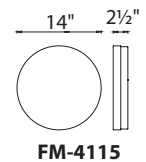

Size	Color Temp	Watt	LED Lumens	Delivered Lumens	Finish
	9"	2700K	16.5W	1615	700	BN Brushed Nickel BZ Bronze CH Chrome
		3000K	16.5W	1540	720	
	11"	2700K	26W	2300	1050	
		3000K	26W	2315	1080	
	15"	2700K	25W	2350	1050	
		3000K	25W	2557	1150	

Example: **FM-4111-27-BN**
For 277V special order, add an "F" before the color temperature: **FM-4111F-27-BN**