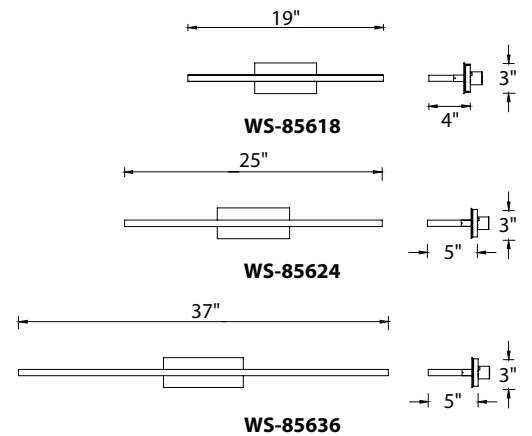

- Half-inch edge-lit linear blade
- Frosted diffuser provides even illumination
- Adjustable back plate (see spec sheet for adjustable length)
- Conversion plate for 4" junction box included
- Can be mounted vertically or horizontally
- 2.76" x 1.26" x 1.18" universal voltage driver (120V-220V-277V)