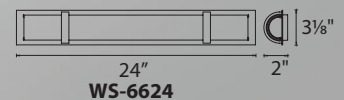

Color Temp: 2700K (3000K / 3500K special order)

CRI: 90

Dimming: 100% - 10% ELV

Rated Life: 80,000 hours

Input: 120V (277V special order)

- Sleek elegance for narrow applications
- 3 inch wide format
- Silk-screened glass with a white ceramic glazed interior
- Can be mounted vertically or horizontally
- Conversion plate for 4 inch junction box included
- No transformer or driver required