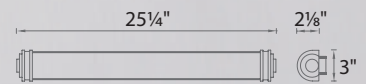

WS-40526

*Driver installs within a junction box

	Size	Watt	LED Lumens	Delivered Lumens	Finish
WS-40520	20"	27W	1125	770	PN Polished Nickel
WS-40526	26"	35.5W	1551	935	

Example: **WS-40520-PN**

For 277V special order, add an "F" before the finish: **WS-40520F-PN**

For 3000K add "-30", 3500K add "-35" before finish: **WS-40520-35-PN**