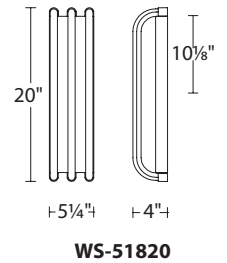

Size	Watt	LED Lumens	Delivered Lumens	Finish
WS-51820	20"	20W	1522	1061	CH Chrome
WS-51828	28"	27W	2602	1821	
WS-51837	37"	34W	3351	2346	

Example: **WS-51828-CH**