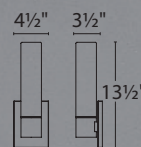

Elementum

13", 22" and 30" LED Bath & Sconce

Color Temp: 2700K (3000K & 3500K Special Order)

CRI: 90

Dimming: 100%–10% ELV

Rated Life: 80,000 hours

Input: 120V (277V special order)

- Opal glass diffuser
- 22" and 30" versions may be mounted vertically or horizontally
- No transformer or driver needed