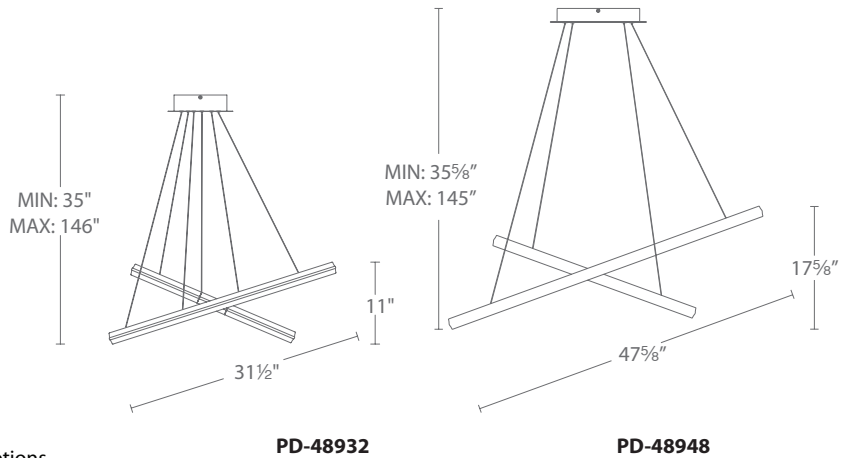

Color Temp: 3000K
CRI: 90
Dimming: 100% - 10% ELV
Rated Life: 50,000 hours
Input: 120V

- Aluminum with acrylic diffuser
- Thin powered cables provide an ultra-clean look
- Driver concealed within the canopy
- Can be mounted on a sloped ceiling
- Two adjustable orbital light bands for various displays options