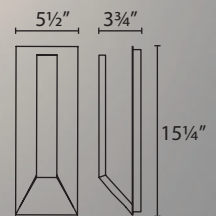

Size	Watt	LED Lumens	Delivered Lumens	Finish
	15"	15W	1234	875	BZ Bronze
					GH Graphite
					WT White

Example: **WS-W5915-WT**
For 277V, add an "F" before the finish: **WS-W5915F-WT**