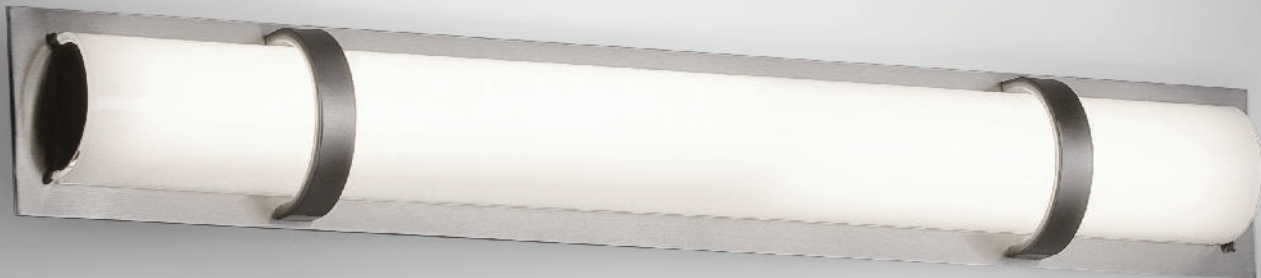

WS-58618

WS-58626

	Size	Watt	LED Lumens	Delivered Lumens	Finish
WS-58618	18"	19.5W	1805	590	CH Chrome
WS-58626	26"	30.5W	2920	900	

Example: **WS-58618-CH**

Vie

18", 24" & 36" LED Bath & Sconce

A complete collection of contemporary sconces and bath.