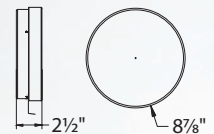

Dot

6", 9", 12" & 15" Interior/Exterior LED Ceiling & Wall Mount

Color Temp: 3000K, 3500K
CRI: 90
Dimming: 100%–10% ELV
Rated Life: 50,000 hours*
Input: 120V (277V special order)

- Weather-resistant 316 stainless steel body
- Lightweight, injection-molded, UV-rated acrylic diffuser enhances brightness, safety lock prevents slippage
- No transformer or driver needed
- 277V option available for 9", 12" & 15" sizes (special order)

FM-W57809

	Size	Watt	LED Lumens	Delivered Lumens	Finish
FM-W57806-30	6"	10.5W	791	535	SS Stainless Steel BK Black
FM-W57806-35		10.5W	859	581	
FM-W57809-30	9"	16.5W	1542	939	
FM-W57809-35		16.5W	1674	1019	
FM-W57812-30	12"	26W	2315	1376	
FM-W57812-35		26W	2513	1499	
FM-W57815-30	15"	27W	2934	1654	
FM-W57815-35		27W	3185	1796	

Example: **FM-W57809-30-SS**

For 277V special order, add an "F" before the color temperature: **FM-W57812F-30-SS**