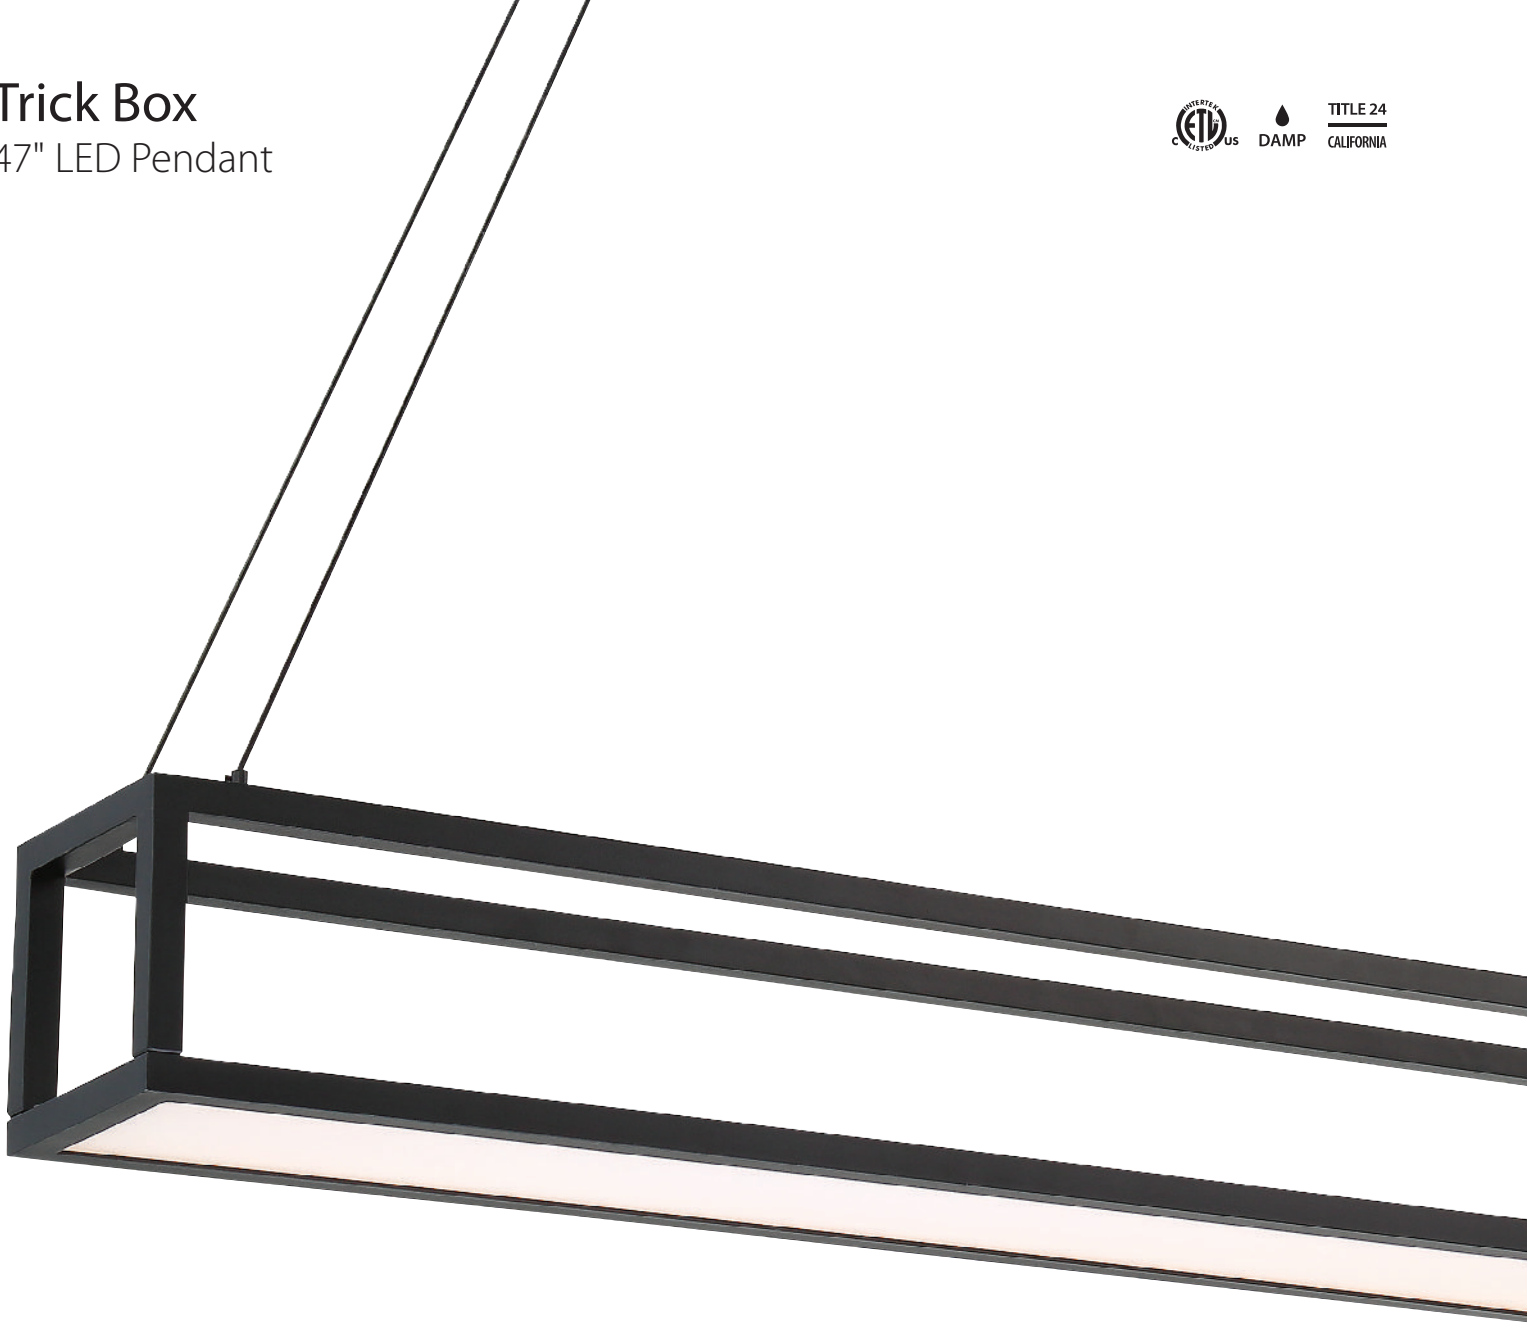

Trick Box

47" LED Pendant

Cutting edge illumination in a smart, geometric design.