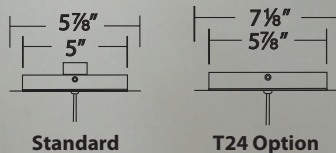

Canopy dimensions :

*Driver installs within a junction box

	Size	Watt	LED Lumens	Delivered Lumens	Finish
PD-58908	8"	6W	400	251	CH Chrome

Example: **PD-58908-CH**
 For the 24 option add "T24" before the finish: **PD-58908-T24-CH**