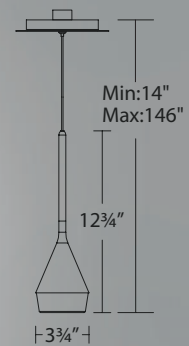

PD-62913

*Driver installs within a junction box

	Size	Watt	LED Lumens	Delivered Lumens	Finish
PD-62913	13"	8W	625	531	CH Chrome BK Black WT White

Example: **PD-62913-BK**
For the 24 option add "T24" before the finish: **PD-62913-T24-BK**