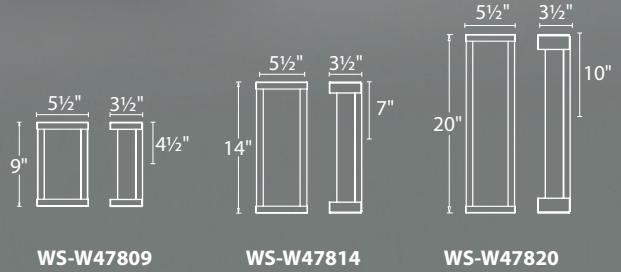

Case

9", 14" & 20" LED Outdoor Sconce

Color Temp: 3000K
CRI: 90
Dimming: 100%–10% ELV
Rated Life: 81,000 hours
Input: 120V (277V Special Order)

- Aluminum or 316 stainless steel construction, UV-rated acrylic diffuser
- Weather-resistant black finish in aluminum construction
- No transformer or driver needed