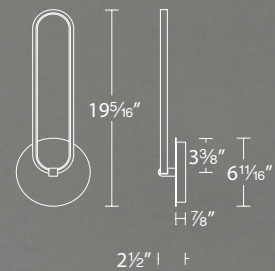

Size	Watt	LED Lumens	Delivered Lumens	Finish
WS-54919	19"	12W	800	570	SG Soft Gold BN Brushed Nickel

Example: **WS-54919-BN**