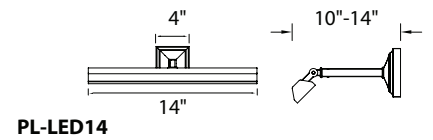

		Size	Power	LED Lumens	Delivered Lumens	Finish
	PL-LED14-27	14"	9.5W	595	354	Hard Wired
	PL-LED24-27	24"	17W	1186	675	Hard Wired

AN Antique Nickel 
BB Burnished Brass 
RB Rubbed Bronze 
PN Polished Nickel 