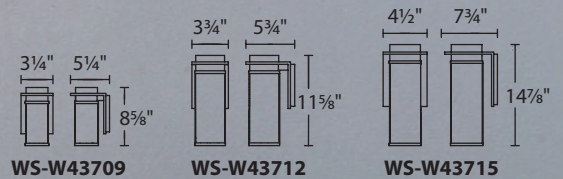

Mesmerizing mesh screen provides exciting visual pattern of this light on the wall or facade

Color Temp: 3000K
CRI: 90
Dimming: 100% - 0% ELV
Rated Life: 44,000 hours
Input: 120V (277V special order)

- Adds a dramatic and industrial flair to any space
- Solid heavy gauge aluminum mesh creates an optical illusion
- Weather resistant powder coated finish
- Light engine factory sealed for maximum protection from the elements
- No transformer or driver required