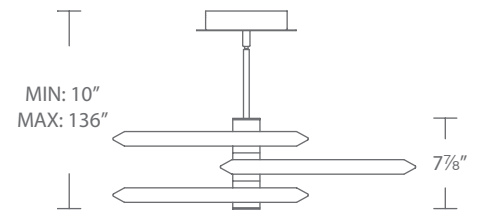

Solaris

40" LED Pendant & Ceiling Mount

PD-94940

Color Temp: 3000K
CRI: 90
Dimming: 100% - 10% ELV / 0-10V / Triac
Rated Life: 50,000 hours
Input: 120V-277V

- Aluminum body with composite diffuser for desired look
- Driver located within the canopy
- Universal voltage driver (120V-220V-277V) concealed within fixture
- Integral swivel for sloped ceilings
- Three 12" and one 6" downrod included (additional downrods available)

	Size	Watt	LED Lumens	Delivered Lumens	Finish
PD-94940	40"	31W	2098	1329	AB Aged Brass BK Black CH Chrome

Example: **PD-94940-AB**