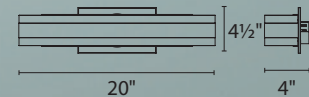

A continuous band of even light wraps around a finely crafted aluminum structure like the Roman "Circus Maximus." Hollow in the center.

WS-53820

WS-53827

WS-53837

**Driver installs within a junction box*

- Color Temp:** 3000K
- CRI:** 90
- Dimming:** 100%–10% ELV
- Rated Life:** 60,000 hours
- Input:** 120–277V