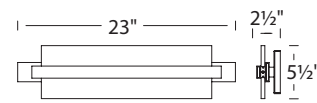

Reflection

23", 29" & 39" LED Bath & Sconce

The meditation of enlightenment. Edge-lit on both sides.

Color Temp: 3500K
CRI: 90
Dimming: 100% - 5% ELV
Rated Life: 46,000 hours
Input: 120 - 277V

- Edge-lit magic
- Ultra low profile design
- Mount vertically or horizontally
- Frosted acrylic diffuser provides even illumination
- WS-59639 features ELV or 0-10V dimming
- 2.76" x 1.26" x 1.18" universal voltage driver (120V-220V-277V)

WS-59623

*Driver installs within a junction box

	Size	Watt	LED Lumens	Delivered Lumens	Finish
WS-59623	23"	30.5W	1535	1370	AL <i>Brushed Aluminum</i>
WS-59629	29"	38W	1920	1750	
WS-59639	35"	51.5W	2535	2410	

Example: **WS-59623-AL**