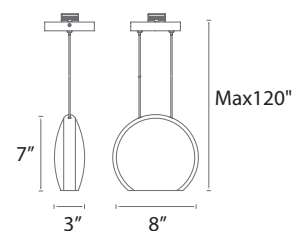

Size	Watt	LED Lumens	Delivered Lumens	Finish
PD-52008	8"	6.5W	284	165	CH Chrome

Example: **PD-52008-CH**