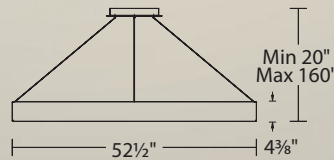

Corso

18", 32", 43" & 53" LED Pendant

TITLE 24
CALIFORNIA

PD-33753

Color Temp: 3000K
CRI: 90
Dimming: 100% - 10% ELV
100% - 5% 0-10V
Rated Life: 75,000 hours
Input: 120V-277V

- Acrylic diffuse to provide even illumination with no LED hotspots
- Thin powered aircraft cables provide an ultra-clean look
- Can be mounted on sloped ceiling
- Universal voltage driver (120V-220V-277V) concealed within canopy

	Size	Watt	LED Lumens	Delivered Lumens	Finish
PD-33718	18"	22W	1495	940	WT White BK Black AL Brushed Aluminum
PD-33732	32"	88W	6340	4435	
PD-33743	43"	125W	11115	7300	
PD-33753	53"	169W	12028	8458	

Example: **PD-33732-BK**