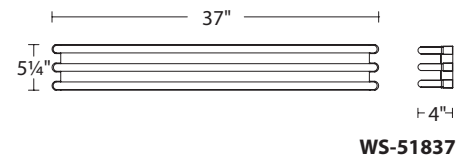

Size	Watt	LED Lumens	Delivered Lumens	Finish
WS-51820	20"	20W	1522	1061	CH Chrome
WS-51828	28"	27W	2602	1821	
WS-51837	37"	34W	3351	2346	

Example: **WS-51828-CH**