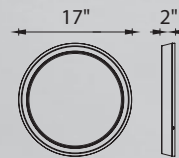

- Large diameter makes a great addition to large rooms or high-ceiling applications
- Low-profile fixture with maximum illumination
- Extruded aluminum trim with no visible hardware
- Driver located inside the fixture
- Mount as a ceiling fixture or wall sconce
- Silk-screened glass diffuser with a white ceramic glaze
- Universal driver (120V-220V-277V)