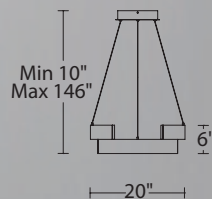

Trap

20", 27" & 38" LED Pendant

TITLE 24
CALIFORNIA

PD-95827-WT shown

PD-95838-CH shown

PD-95820