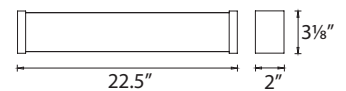

WS-7316

WS-7322