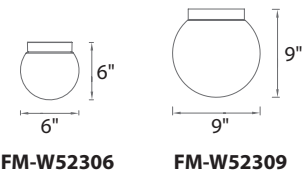

FM-W52306

FM-W52309

	Size	Watt	LED Lumens	Delivered Lumens	Finish
FM-W52306	6"	9.5W	800	680	WT White
FM-W52309	9"	18W	1600	1428	

Example: **FM-W52306-WT**

For 277V, add an "F" before the finish: **FM-W52306F-WT**

For 2700K add "-27"; 3500K add "-35" before the finish: **FM-W52306-35-WT**