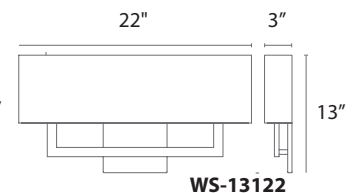

Color Temp: 2700K

CRI: 90

Dimming: 100% - 10% ELV

Rated Life: 85,000 hours

Input: 120V (277V special order)

- Urban elegance softened with a fabric shade.
- Trimless fabric shade illuminates evenly
- Etched glass diffuser on top and below
- No transformer or driver required