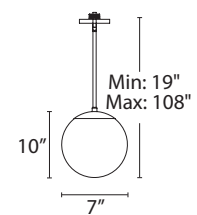

Niveous

7", 10" & 13" LED Pendant

TITLE 24
CALIFORNIA

The perfect sphere.

Color Temp: 3000K (2700K / 3500K special order)
CRI: 90
Dimming: 100% - 10% ELV; 100%-5% (0-10)
Rated Life: 70,000 hours
Input: 120-277V

- Mouth blown etched opal glass provides even illumination
- Integral swivel for sloped ceiling
- Driver located in standard 4" junction box
- Three 12" and one 6" downrods included (additional downrods available)
- 2.95" X 1.88 X 1.14" Universal driver (120V-220V-277V)

PD-52310

	Size	Watt	LED Lumens	Delivered Lumens	Finish
PD-52307	7"	10W	777	588	BN Brushed Nickel WT White AB Aged Brass
PD-52310	10"	14W	906	685	
PD-52313	13"	14W	906	715	

Example: **PD-52310-BN**

For 2700K add "-27"; 3500K add "-35" before the finish: **PD-52310-27-BN**

*Driver installs within a junction box