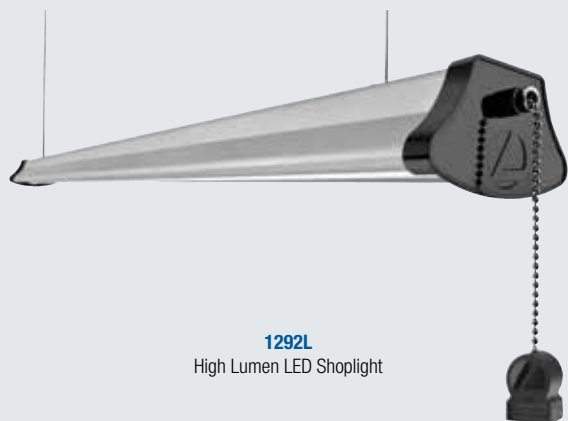

2GTL
LED Troffer

1292L
High Lumen LED Shoplight

See ordering information starting on page 26 for a complete listing of color temperature, finish and lumen options.