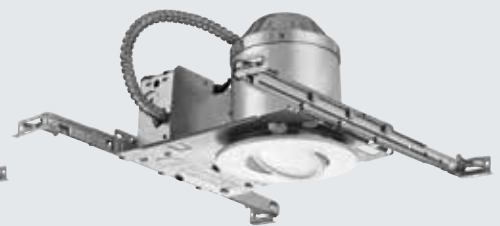

6" – 6BP & L7XLED T24 / 5" – 5BP & L5LED T24
4" – 4BP & L3LED T24
P Series LED Downlight w/New Construction LED Housing

6" – 6G1 & L7XLED T24 / 5" – 5G1 & L5LED T24
4" – 4G1 & L3LED T24
LED Gimbal Downlight w/New Construction LED Housing