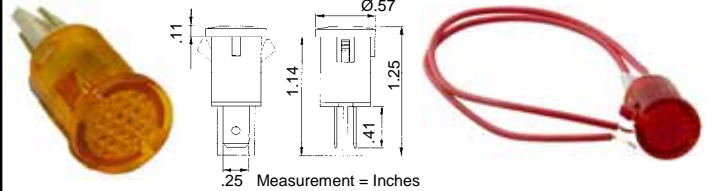

Round Indicator Pilot Lamp Incandescent

Cat No.	Color	Ratings	Termination Style	Bag Qty	Each
70320	Green	250VAC	Spade	10	
70321	Red	250VAC	Spade	10	
70322	Amber	250VAC	Spade	10	
70323	Green	125VAC	6" Wire Leads	10	
70324	Red	125VAC	6" Wire Leads	10	
70325	Amber	125VAC	6" Wire Leads	10	
70326	Green	24VDC	6" Wire Leads	10	
70327	Red	24VDC	6" Wire Leads	10	
70328	Amber	24VDC	6" Wire Leads	10	

Major Appliance Air Conditioner Cords

- 15A 120 Volt Parallel Blades
- 14/3 SPT-3 Cord w/ground
- Beige Color

Cat No.	Length	Box Qty	Each
89212	3'	24	
89214	6'	24	
89216	9'	12	
89218	12'	12	
89220	15'	12