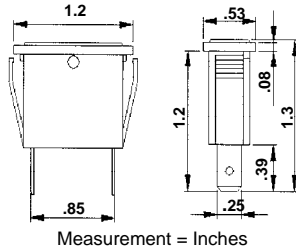

WIRING DEVICES

Rectangular Indicator Pilot Lamp

250VAC Incandescent

Cat No.	Color	Bag Qty	Each
70310	Green	10	
70311	Red	10	
70312	Amber	10