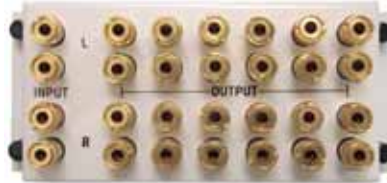

Audio Master Hub

- Distribution of 2 audio channels to 6 rooms
- Solid brass binding posts provide secure connections for 14AWG wire
- Binding post holes are angled for convenient and neat wire installation
- 10mA max - 1.1kVAC max
- 6-1/2" (W) x 2-7/8" (H) x 1" (D)

Cat No.	Each
87160