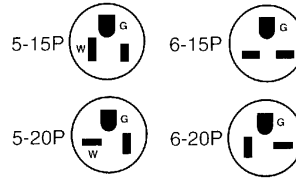

- Rugged construction resists impact, sunlight, chemicals and rough use
- All contacts are solid one-piece brass for better conductivity
- Heavy-duty power contacts set in deep pockets to resist damage

Cat No.	Amps	Volts	NEMA#	Box Qty	Each
Straight Plug					
89612	15	125	5-15P	10	
89614	20	125	5-20P	10	
89616	15	250	6-15P	10	
89618	20	250	6-20P	10	
Angle Plug					
89632	15	125	5-15P	10	
89634	20	125	5-20P	10	
89636	15	250	6-15P	10	
89638	20	250	6-20P	10