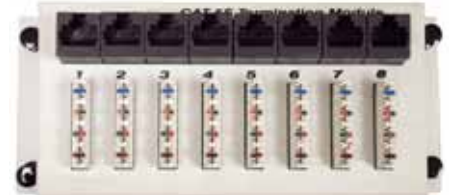

Cat No.	Each
87154	

Cat5e Data Master Hub

- Allows serviceable termination of data wires from 8 locations
- Color coded 110 IDC blocks for simple and secure terminations
- Gold plated RJ-45 terminals provide clean and solid connections
- Conforms to EIA/TIA 568B standards
- 6-1/2" (W) x 2-7/8" (H) x 1" (D)