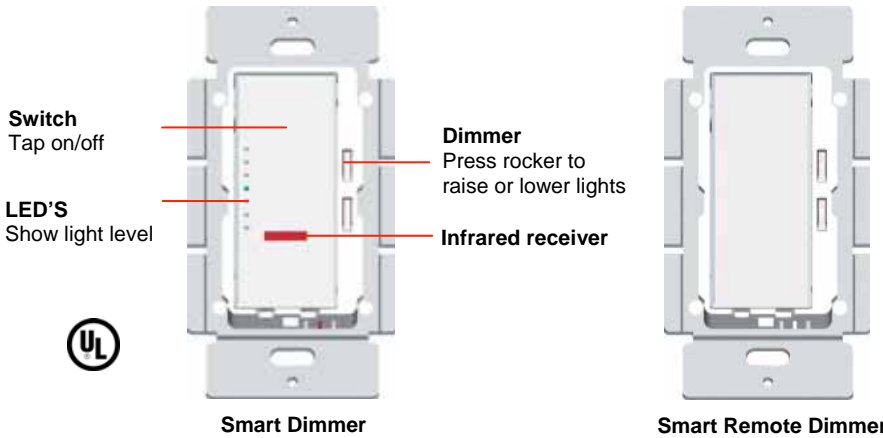

Touch Dimmer 600W Single Pole

- Provides fingertip ease of use & precise adjustment of lighting levels
- Simple one-touch for ON at preset level or again for OFF, touch & hold for BRIGHT/DIM lighting control
- Blister Pack
- Wallplate not included

Cat No.	Color	Case Qty	Each
82770	Ivory	10	
82771	White	10	
82773	Almond	10	

Smart Dimmers

- Full range dimming possible for up to 9 locations, install 1 smart dimmer and then add smart remotes
- On/Off switch
- Customizable delayed fade to off ranging from 10-60 seconds lets you leave the room before lights go out
- LED's glow softly in the dark for easy dimmer locating and show preset light level when switch is off
- Decorator frame easily gangs with any device
- Power failure memory - it remembers your settings even after a power interruption
- Superior suppression of interference with radio and TV
- Wallplate Included
- Individually boxed, 120VAC, 60 Hz