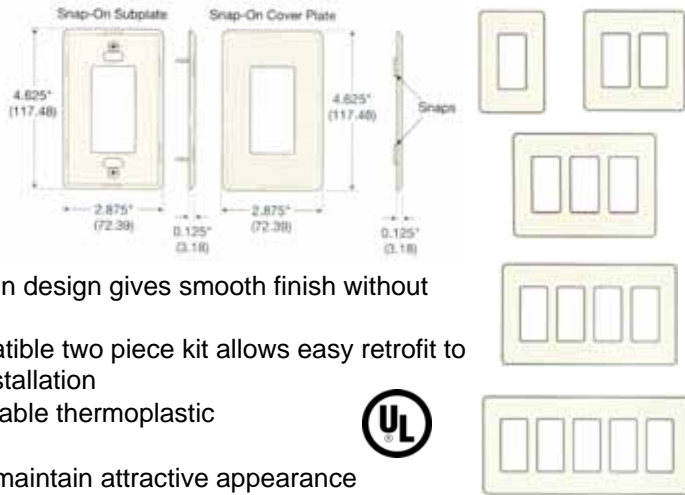

Decorator Screwless Snap-In Wallplates

- Screwless snap-in design gives smooth finish without recessed lines
- Decorator-compatible two piece kit allows easy retrofit to any decorator installation
- Virtually unbreakable thermoplastic
- Easy to snap-on
- Easy to clean & maintain attractive appearance

Cat. No.	Gangs	Color	Box Qty	Case Qty	Each
80900	1	Ivory	25	200	
80901	1	White	25	200	
80903	1	Almond	25	200	
80905	2	Ivory	25	200	
80906	2	White	25	200	
80908	2	Almond	25	200	
80910	3	Ivory	10	100	
80911	3	White	10	100	
80913	3	Almond	10	100	
80915	4	Ivory	10	100	
80916	4	White	10	100	
80918	4	Almond	10	100	
80920	5	Ivory	10	100	
80921	5	White	10	100	
80923	5	Almond	10	100