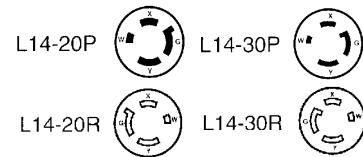

Locking Receptacles

- 3 Pole 4 Wire
- 125/250 VAC
- Industrial Grade

Cat No.	Amps	NEMA #	Box Qty	Each
89742	20	L14-20R	10	
89744	30	L14-30R	10	

Twist Lock Connectors

These styles commonly used for Most Generators