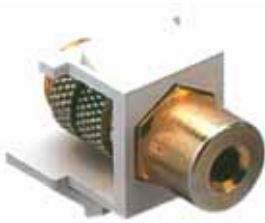

WIRING DEVICES

RCA Modular Inserts

Cat No.	Color	Bag Qty	Each
88230	Ivory	10	
88232	White	10