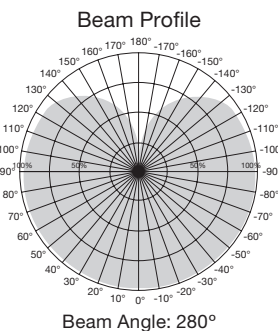

Hi-Pro LED A21 lamps

High lumen, A21 lamps for industrial and commercial applications

- For use in bollard and post top lighting
- High ceiling recessed lighting
- Replaces high lumen incandescent and CFL lamps
- Dimmable
- Damp location
- Saves over 80% on energy costs
- Advanced heat dissipation design
- Direct wire range voltage 120-277V options
- High efficiency—up to 150 LPW
- 2700K, 4000K and 5000K options
- Base up, base down or horizontal operation
- Long life—25,000 hours
- ENERGY STAR certified*
- 5 Year limited warranty***

High Lumen A21 Industrial/Commercial LED Lamps

Item Number	Lamp Description	W	V	CRI	CCT	Lm	Bm	M.O.L. (Inches)	Life/ Hrs.	UPC	Pack/ Master
Dimmable											
S8735*	20WA21/LED/HID/2700K/120V/DIM/E26	20	120	80+	2700K	2350	280°	5	25K	045923087356	24/6
S8778*	20WA21/LED/HID/4000K/120V/DIM/E26	20	120	80+	4000K	2747	280°	5	25K	045923087783	24/6
S8736*	20WA21/LED/HID/5000K/120V/DIM/E26	20	120	80+	5000K	2860	280°	5	25K	045923087363	24/6
Non-Dimmable											
S8737*	20WA21/LED/HID/2700K/120-277V/E26	20	120-277	80+	2700K	2450	280°	5	25K	045923087370	24/6
S8779*	20WA21/LED/HID/4000K/120-277V/E26	20	120-277	80+	4000K	2828	280°	5	25K	045923087790	24/6
S8738*	20WA21/LED/HID/5000K/120-277V/E26	20	120-277	80+	5000K	2910	280°	5	25K	045923087387	24/6
Accessories											
92-410	Mog to Med Socket Reducer									045923924064	10/1
80-929	Hard Wire Surge Protector									045923809293	100/1

*** See warranty for details.