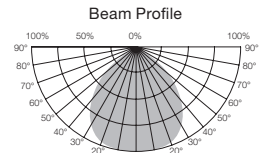

### 4" LED Recessed Downlight Retrofits

4" Downlight Gimbal

4" Downlight Baffle

Beam Angle: 40°

Beam Angle: 90°

Beam Angle: 90°

Item Number	Lamp Description	W	V	CRI	CCT	Lm	Bm	M.O.L. (Inches)	Life/ Hrs.	UPC	Pack
<b>4" LED Baffle Retrofits</b>											
S29713	8.5WLED/RDL/4"/27K/120V	8.5	120	90	2700K	600	90°	2 7/8	50K	045923297137	16/1
S29714	8.5WLED/RDL/4"/30K/120V	8.5	120	90	3000K	600	90°	2 7/8	50K	045923297144	16/1
S9744	8.5WLED/RDL/4/30K/BN/120V (Brushed Nickel)	8.5	120	90	3000K	600	90°	2 7/8	50K	045923097447	16/1
S29715	8.5WLED/RDL/4"/40K/120V	8.5	120	90	4000K	630	90°	2 7/8	50K	045923297151	16/1
S29716	8.5WLED/RDL/4"/50K/120V	8.5	120	90	5000K	630	90°	2 7/8	50K	045923297168	16/1
<b>4" LED Gimbal Retrofits</b>											
S29463	9.5WLED/DIR/4/40/27K/120V	9.5	120	90	2700K	600	40°	3 5/16	50K	045923294631	8/1
S29464	9.5WLED/DIR/4/40/30K/120V	9.5	120	90	3000K	600	40°	3 5/16	50K	045923294648	8/1
S29465	9.5WLED/DIR/4/40/40K/120V	9.5	120	90	4000K	600	40°	3 5/16	50K	045923294655	8/1
S29466	9.5WLED/DIR/4/90/27K/120V	9.5	120	90	2700K	600	90°	3 5/16	50K	045923294662	8/1
S29467	9.5WLED/DIR/4/90/30K/120V	9.5	120	90	3000K	600	90°	3 5/16	50K	045923294679	8/1
S29468	9.5WLED/DIR/4/90/40K/120V	9.5	120	90	4000K	600	90°	3 5/16	50K	045923294686	8/1