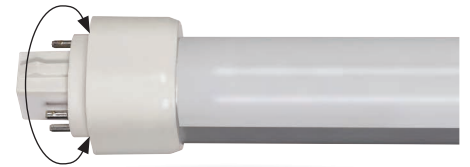

S29850, S29851, S29852, S29853
G24Q