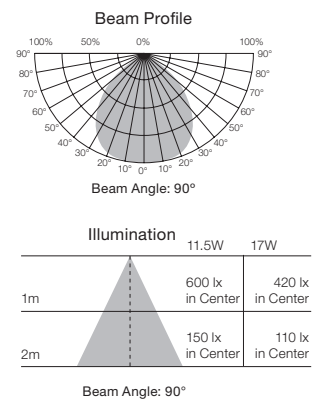

5"/6" LED Recessed Downlight Retrofits

Item Number	Lamp Description	W	V	CRI	CCT	Lm	Bm	M.O.L. (Inches)	Life/Hrs.	UPC	Pack
5 1/6" LED Baffle Retrofits											
S29724*	10.5WLED/RDL/5"-6"/27K/120V	10.5	120	90	2700K	800	90°	3 7/16	50K	045923297243	8/1
S29725*	10.5WLED/RDL/5"-6"/30K/120V	10.5	120	90	3000K	800	90°	3 7/16	50K	045923297250	8/1
S9745	10.5W/LED/RDL/5-6/30K/BN/120V (Brushed Nickel)	10.5	120	90	3000K	800	90°	3 7/16	50K	045923097454	8/1
S29726*	10.5WLED/RDL/5"-6"/40K/120V	10.5	120	90	4000K	840	90°	3 7/16	50K	045923297267	8/1
S29727*	10.5WLED/RDL/5"-6"/50K/120V	10.5	120	90	5000K	840	90°	3 7/16	50K	045923297274	8/1
S29740*	15.5WLED/RDL/5"-6"/27K/120V	15.5	120	90	2700K	1200	90°	3 7/16	50K	045923297403	8/1
S29741*	15.5WLED/RDL/5"-6"/30K/120V	15.5	120	90	3000K	1200	90°	3 7/16	50K	045923297410	8/1
S29742*	15.5WLED/RDL/5"-6"/40K/120V	15.5	120	90	4000K	1260	90°	3 7/16	50K	045923297427	8/1
S29743*	15.5WLED/RDL/5"-6"/50K/120V	15.5	120	90	5000K	1260	90°	3 7/16	50K	045923297434	8/1
5 1/6" LED Gimbal Retrofits											
S29472*	13WLED/DIR/5"-6"/27K/120V	13	120	90	2700K	800	90°	4 1/4	50K	045923094729	8/1
S29473*	13WLED/DIR/5"-6"/30K/120V	13	120	90	3000K	800	90°	4 1/4	50K	045923094736	8/1
S29474*	13WLED/DIR/5"-6"/40K/120V	13	120	90	4000K	840	90°	4 1/4	50K	045923094743	8/1

■ Also T24 compliant.