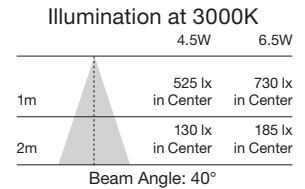

LED PAR16 & MR11 LAMPS

LED PAR16 4.5 & 6.5W lamps

- 45W & 60W Halogen PAR16 lamp replacement uses only 4.5-6.5 Watts
- Indoor residential and commercial lighting
- Down lighting
- Accent lighting
- Pendant lighting
- Dimmable
- Damp location
- Approved for totally enclosed fixtures**
- Long life—25,000 hours
- 3 Year warranty