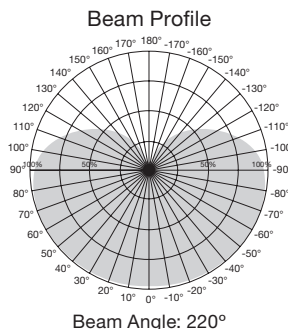

OMNI-DIRECTIONAL LED A19 & A21 LAMPS

100W replacement LED A19 4-packs

Direct replacements for 100W incandescent lamps

- 100 Watt replacement, uses only 15.5 Watts
- Indoor residential and commercial lighting
- Direct replacement for 13, 18 & 23W screw-in CFLs
- 2700K and 5000K options
- Damp location
- Approved for totally enclosed fixtures**
- Long life—up to 25,000 hours
- ENERGY STAR certified* • 3 Year warranty