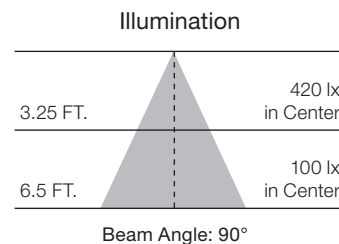

5"/6" LED square trim recessed downlight retrofits

- Residential
- Office
- Retail
- Hospitality
- Up to 85 Watt replacement uses only 15 Watts
- Direct replacement for reflector lamps
- Durable die-cast finish
- Dimmable***
- Wet location
- c-UL-us Classified
- JA8-2016
- CEC/T20 Compliant
- Long life—50,000 hours
- ENERGY STAR® certified*
- 5 Year warranty

E26 Adapter included (S9001)
GU24 Adapter sold separately (S8999)
GU10 Adapter sold separately (S9000)
Fits in round cans

5"/6" LED Square Trim Recessed Downlight Retrofits

Item Number	Lamp Description	W	V	CRI	CCT	Lm	Bm	M.O.L. (Inches)	Life/Hrs.	UPC	Pack
S29770*■	15WLED/5-6/SQ/27K/120V	15	120	90	2700K	1000	90°	5-6	50K	045923297700	12/1
S29771*■	15WLED/5-6/SQ/30K/120V	15	120	90	3000K	1000	90°	5-6	50K	045923297717	12/1
S29772*■	15WLED/5-6/SQ/40K/120V	15	120	90	4000K	1000	90°	5-6	50K	045923297724	12/1
S29773*	15WLED/5-6/SQ/50K/120V	15	120	90	5000K	1000	90°	5-6	50K	045923297731	12/1

*** Consult Satco or visit www.satco.com for an up to date dimmer compatibility list. ■ Also T24 compliant.