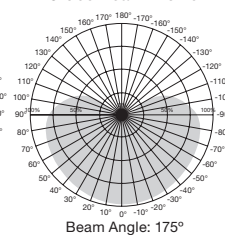

Globe Beam Profile