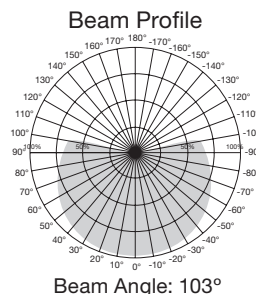

LED REFLECTOR LAMPS

Satco 11.5W & 16.5W BR40 LED reflectors 80 & 90 CRI

- 65W BR40 replacement uses only 11.5 Watts
- 85W BR40 replacement uses only 16.5 Watts
- Indoor residential and commercial lighting
- Dimmable
- Damp location
- Long life—25,000 hours
- ENERGY STAR certified*
- 3 Year warranty