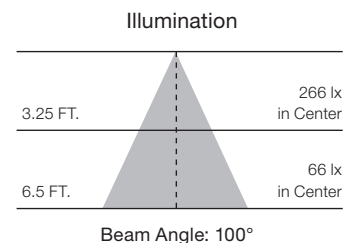

LED DIRECT WIRE DOWNLIGHTS

6" LED direct wire downlights

- Residential
- Office
- Retail
- Hospitality
- Drop ceilings
- Remodeling
- Direct replacement for 65 Watt reflector lamps uses only 9 Watts
- Integrated j-box for direct wire installation saves time and materials
- Wet location
- Dimmable***
- c-UL-us listed
- Long life—40,000 hours
- ENERGY STAR® certified*
- 5 Year warranty

Highlights

- Easy install spring clips
- IC rated
- Low profile
- No recessed can required

6" LED Direct Wire Downlights

Item Number	Lamp Description	W	V	CRI	CCT	Lm	Bm	M.O.L. (Inches)	Life/Hrs.	UPC	Pack
S29026*	9WLED/DW/RDL/5-6/27K/120V	9	120	83	2700K	700	100°	2 13/16	40K	045923290268	12/1
S29027*	9WLED/DW/RDL/5-6/30K/120V	9	120	83	3000K	700	100°	2 13/16	40K	045923290275	12/1
S29028*	9WLED/DW/RDL/5-6/40K/120V	9	120	83	4000K	700	100°	2 13/16	40K	045923290282	12/1
S29029*	9WLED/DW/RDL/5-6/50K/120V	9	120	83	5000K	700	100°	2 13/16	40K	045923290299	12/1

*** Consult Satco or visit www.satco.com for an up to date dimmer compatibility list.