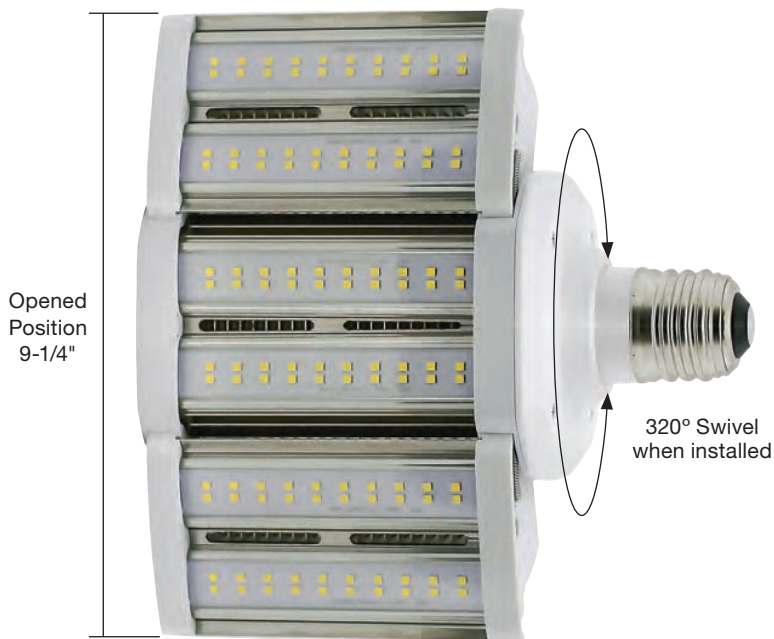

HIGH LUMEN LED LAMPS

Hi-Pro LED shoe box lamp series

High lumen, directional lamps for industrial and commercial fixture applications

- For use in shoe box fixtures
- 80/110 Watt options (10,000/14,000 lm) replaces 250/400 Watt HID
- Replaces HID
- Approved for totally enclosed fixtures**
- Damp location
- Direct wire range voltage 100-277V
- Higher efficiency, improved heat dissipation
- 2 CCT options
- Expandable 180° beam design with adjustable base (E39)
- Horizontal operation
- DLC listed*
- Long life—50,000 hours
- 5 Year limited warranty

High Lumen Industrial/Commercial LED Lamps

Item Number	Lamp Description	W	V	Rpl.	Base Type	CCT	Lm	Bm	M.O.L. (Inches)	Life/Hrs.	UPC	Pack
S8931*	80W/LED/HID/SB/3K/E39/100-277V	80	100-277	250W	E39	3000K	10000	180°	8 1/16	50K	045923089312	4
S8932*	80W/LED/HID/SB/5K/E39/100-277V	80	100-277	250W	E39	5000K	10000	180°	8 1/16	50K	045923089329	4
S8937*	110W/LED/HID/SB/3K/E39/100-277V	110	100-277	400W	E39	3000K	14000	180°	11 1/8	50K	045923089374	4
S8938*	110W/LED/HID/SB/5K/E39/100-277V	110	100-277	400W	E39	5000K	14000	180°	11 1/8	50K	045923089381	4

Accessories

80-929 Hard Wire Surge Protector

045923809293

** For minimum compartment size of enclosed fixture visit www.satco.com. Lamp life may vary depending on application and use. See warranty for details.