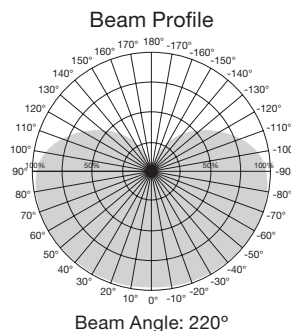

OMNI-DIRECTIONAL LED A19 LAMPS

40W replacement omni-directional LED A19 lamps

- Direct replacement for 40 Watt incandescent lamps, uses only 6 Watts
- Indoor residential and commercial lighting
- Innovative design—smooth heat sink design to resemble traditional incandescent lamp
- 2700K, 3000K, 3500K, 4000K & 5000K options
- Damp location
- Dimmable and non-dimmable options
- Approved for totally enclosed fixtures**
- Long life—up to 25,000 hours
- ENERGY STAR certified*
- 3 Year warranty—15,000 hours
- 5 Year warranty—25,000 hours

40W Replacement Omni-Directional A19 LED Lamps

Item Number	Lamp Description	W	V	CRI	CCT	Lm	Bm	M.O.L. (Inches)	Life/Hrs.	UPC	Pack
Dimmable											
S29830*	6A19/OMNI/220/LED/27K	6	120	80	2700K	480	220°	4 5/16	25K	045923298301	24/6
S29831*	6A19/OMNI/220/LED/30K	6	120	80	3000K	480	220°	4 5/16	25K	045923298318	24/6
S29832*	6A19/OMNI/220/LED/35K	6	120	80	3500K	480	220°	4 5/16	25K	045923298325	24/6
S29833*	6A19/OMNI/220/LED/40K	6	120	80	4000K	480	220°	4 5/16	25K	045923298332	24/6
S29834*	6A19/OMNI/220/LED/50K	6	120	80	5000K	480	220°	4 5/16	25K	045923298349	24/6
Non-Dimmable											
S9590*	6A19/LED/2700K/120V	6	120	80	2700K	480	220°	4 5/16	15K	045923095900	24/6
S9591*	6A19/LED/3000K/120V	6	120	80	3000K	480	220°	4 5/16	15K	045923095917	24/6
S9592*	6A19/LED/5000K/120V	6	120	80	5000K	480	220°	4 5/16	15K	045923095924	24/6
90 CRI—CEC/T20											
S8557	5.5A19/LED/27K/ND/120V/4PK	5.5	120	90	2700K	400	220°	4 3/16	10K	045923085574	12-4pks
S8558	5.5A19/LED/30K/ND/120V/4PK	5.5	120	90	3000K	400	220°	4 3/16	10K	045923085581	12-4pks
S8593	5.5A19/LED/40K/ND/120V/4PK	5.5	120	90	4000K	400	220°	4 3/16	10K	045923085932	12-4pks
S8594	5.5A19/LED/50K/ND/120V/4PK	5.5	120	90	5000K	400	220°	4 3/16	10K	045923085949	12-4pks

** See warranty for details. 4-pks Must be ordered in full cases only.