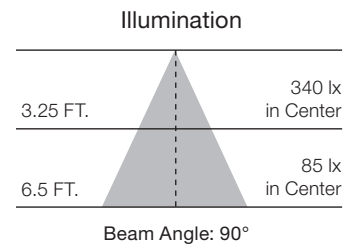

LED RECESSED DOWNLIGHT RETROFITS

4" LED square trim recessed downlight retrofits

- Residential
- Office
- Retail
- Hospitality
- 45 Watt replacement uses only 9 Watts
- Direct replacement for reflector lamps
- Durable die-cast finish
- Dimmable***
- Wet location
- c-UL-us Classified
- JA8-2016
- CEC/T20 Compliant
- Long life—50,000 hours
- ENERGY STAR® certified*
- 5 Year warranty

E26 Adapter included (S9001)
GU24 Adapter sold separately (S8999)
GU10 Adapter sold separately (S9000)
Fits in round cans

4" LED Square Trim Recessed Downlight Retrofits

Item Number	Lamp Description	W	V	CRI	CCT	Lm	Bm	M.O.L. (Inches)	Life/Hrs.	UPC	Pack
S29756■	9WLED/4/SQ/27K/120V	9	120	90	2700K	600	90°	4	50K	045923297564	24/1
S29757■	9WLED/4/SQ/30K/120V	9	120	90	3000K	600	90°	4	50K	045923297571	24/1
S29758■	9WLED/4/SQ/40K/120V	9	120	90	4000K	600	90°	4	50K	045923297588	24/1
S29759*	9WLED/4/SQ/50K/120V	9	120	90	5000K	600	90°	4	50K	045923297595	24/1

*** Consult Satco or visit www.satco.com for an up to date dimmer compatibility list. ■ Also T24 compliant.