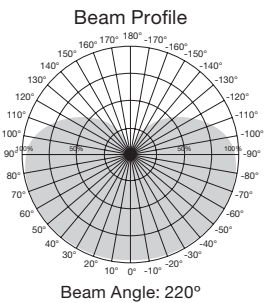

REPLACEMENT LED A19 4-PACKS

60W replacement LED A19 4-packs

Direct replacements for 60W incandescent lamps

- 60 Watt replacement uses only 9.5 Watts
- Indoor residential and commercial lighting
- Direct replacement for 13 Watt screw-in CFLs
- 2700K, 3000K, 4000K and 5000K options
- Damp location
- Approved for totally enclosed fixtures**
- Long life—15,000 hours
- ENERGY STAR certified*
- 3 Year warranty

60W Replacement Multi-Directional A19 LED Lamps 4-packs

Item Number	Lamp Description	W	V	CRI	CCT	Lm	Bm	M.O.L. (Inches)	Life/ Hrs.	UPC	Pack/ Master
Non-Dimmable											
S29596*	9.5A19/LED/27K/ND/120V/4PK	9.5	120	80	2700K	800	220°	4 5/16	15K	045923295966	12 - 4pks
S29589*	9.5A19/LED/30K/ND/120V/4PK	9.5	120	80	3000K	800	220°	4 5/16	15K	045923295898	12 - 4pks
S29558*	9.5A19/LED/40K/ND/120V/4PK	9.5	120	80	4000K	800	220°	4 5/16	15K	045923295584	12 - 4pks
S29597*	9.5A19/LED/50K/ND/120V/4PK	9.5	120	80	5000K	800	220°	4 5/16	15K	045923295973	12 - 4pks
90 CRI—CEC/T20											
S8560	10A19/LED/27K/ND/120V/4PK	10	120	90	2700K	750	220°	4 3/16	10K	045923085604	12-4pks
S8561	10A19/LED/30K/ND/120V/4PK	10	120	90	3000K	750	220°	4 3/16	10K	045923085611	12-4pks
S8562	10A19/LED/40K/ND/120V/4PK	10	120	90	4000K	750	220°	4 3/16	10K	045923085628	12-4pks
S8563	10A19/LED/50K/ND/120V/4PK	10	120	90	5000K	750	220°	4 3/16	10K	045923085635	12-4pks

** See warranty for details. **Must be ordered in full cases only.**