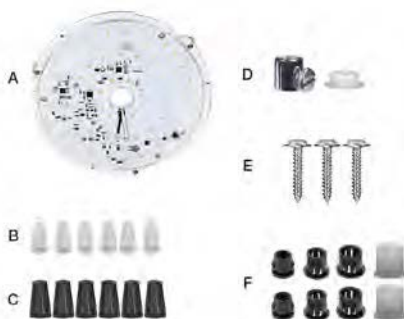

- A) (1) circular light engine
- B) (6) small wire nuts
- C) (6) medium wire nuts
- D) (1) lock-down retaining ring & washer
- E) (3) 1" #4 screws
- F) (4 x 2 each) assorted snap-in grommets (install grommets where supply wires enter fixture for power).
- G) Wiring Diagram