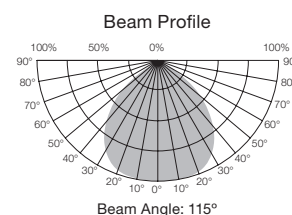

illumination	4"	5"-6"
1m	340 lx in Center	420 lx in Center
2m	85 lx in Center	100 lx in Center

Beam Angle: 115°

Extends to reach the socket.  
Retracts to meet the surface.

Screw lamp into  
existing socket.