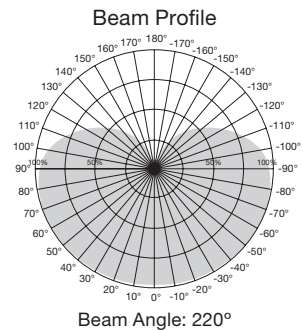

OMNI-DIRECTIONAL LED A19 LAMPS

75W replacement omni-directional LED A19 lamps

- Direct replacement for 75 Watt incandescent lamps, uses only 11-13 Watts
- Indoor residential and commercial lighting
- Damp Location
- Approved for totally enclosed fixtures**
- E26 & GU24 base options
- Dimmable and non-dimmable options
- CEC/T20 Compliant options available
- Long life—25,000 hours
- ENERGY STAR certified*
- 3 Year warranty—15,000 hours
- 5 Year warranty—25,000 hours

75W Replacement Omni-Directional LED A19 Lamps

Item Number	Lamp Description	W	V	CRI	CCT	Lm	Bm	M.O.L. (Inches)	Life/Hrs.	UPC	Pack
Dimmable											
S29810*	11A19/LED/2700K/1100L/120V/D	11	120	80	2700K	1100	220°	4 5/16	25K	045923298103	24/6
S29811*	11A19/LED/3000K/1100L/120V/D	11	120	80	3000K	1100	220°	4 5/16	25K	045923298110	24/6
S29812*	11A19/LED/4000K/1100L/120V/D	11	120	80	4000K	1100	220°	4 5/16	25K	045923298127	24/6
S29813*	11A19/LED/5000K/1100L/120V/D	11	120	80	5000K	1100	220°	4 5/16	25K	045923298134	24/6
S29814*	11A19/LED/2700K/120V/D/GU24	11	120	80	2700K	1100	220°	4 5/16	25K	045923298141	24/6
S29804*	11A19/LED/4000K/120V/D/GU24	11	120	80	4000K	1100	220°	4 5/16	25K	45923298042	24/6
90 CRI—CEC/T20											
S8650*■	13A19/LED/27K/90CRI	13	120	90	2700K	1100	220°	4 5/8	25K	045923086502	24/6
S8651*■	13A19/LED/30K/90CRI	13	120	90	3000K	1100	220°	4 5/8	25K	045923086519	24/6
S8484	13A19/LED/50K/90CRI	13	120	90	5000K	1100	220°	4 5/8	25K	045923084843	24/6
S8483	13A19/LED/40K/90CRI	13	120	90	4000K	1100	220°	4 5/8	25K	045923084836	24/6
S8485	13A19/LED/40K/90CRI/GU24	13	120	90	4000K	1100	220°	4 5/8	25K	045923084850	24/6
Non-Dimmable											
S28765*	11.5A19/LED/27K/ND/120V	11.5	120	80	2700K	1100	220°	4 5/16	15K	045923287657	24/6
S28766*	11.5A19/LED/30K/ND/120V	11.5	120	80	3000K	1100	220°	4 5/16	15K	045923287664	24/6
S28767*	11.5A19/LED/40K/ND/120V	11.5	120	80	4000K	1100	220°	4 5/16	15K	045923287671	24/6
S28768*	11.5A19/LED/50K/ND/120V	11.5	120	80	5000K	1100	220°	4 5/16	15K	045923287688	24/6

** See warranty for details. ■ Also T24 compliant.