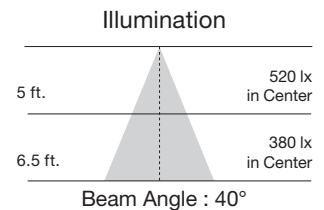

MR16 GU10 LED LAMPS

MR16 GU10 LED lamps

- Down lighting
- Accent lighting
- Pendant lighting
- Dimmable
- Approved for totally enclosed fixtures**
- Long life—25,000 hours
- ENERGY STAR certified*
- 3 Year warranty