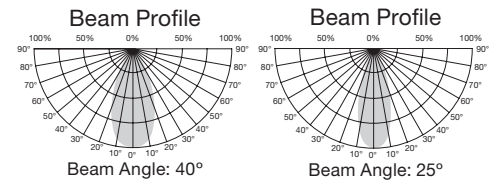

1.6W & 3W, 12V LED MR11 Lamps With GU4 Base

Item Number	Lamp Description	W	V	CRI	CCT	Lm	Bm	M.O.L. (Inches)	Life/Hrs.	UPC	Pack
S9280	3MR11/LED/25°/2700K/12V	3	12	80	2700K	210	25°	1 1/2	25K	045923092800	12/1
S9281	3MR11/LED/25°/3000K/12V	3	12	80	3000K	220	25°	1 1/2	25K	045923092817	12/1
S9282	3MR11/LED/25°/4000K/12V	3	12	80	4000K	230	25°	1 1/2	25K	045923092824	12/1
S9283	3MR11/LED/25°/5000K/12V	3	12	80	5000K	240	25°	1 1/2	25K	045923092831	12/1
** See warranty for details.											
S9550	LED/1.6MR11/40°/3000K/12V/D	1.6	12	80	3000K	200	40°	1 1/2	25K	045923095504	20/1
S9551	LED/1.6MR11/40°/5000K/12V/D	1.6	12	80	5000K	200	40°	1 1/2	25K	045923095511	20/1