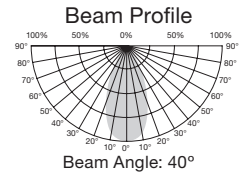

LED PAR16 & MR11 LAMPS

LED PAR16 4.5 & 6.5W lamps

- 45W & 60W Halogen PAR16 lamp replacement uses only 4.5-6.5 Watts
- Indoor residential and commercial lighting
- Down lighting
- Accent lighting
- Pendant lighting
- Dimmable
- Damp location
- Approved for totally enclosed fixtures**
- Long life—25,000 hours
- 3 Year warranty