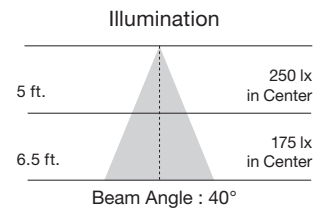

LED PAR LAMPS

Familiar appearance.
High efficiency.
Direct replacements.

Satco LED PAR Lamps.
LED efficiency, indoors or out.

Satco LED PAR lamps have the familiar look of the Halogen PAR lamps they replace, but deliver the high efficiency that only LEDs can. With the silvered reflector, traditional lens pattern, and exact dimensions of older Halogen PARs, Satco LED PARs represent an exact replacement. The only difference will be the greatly reduced energy and maintenance costs!

7W LED PAR20 lamps

- 50W PAR20 replacement uses only 7 Watts
- Down lighting
- Track lighting
- Dimmable
- IP65 Listed - indoor/outdoor
- Approved for totally enclosed fixtures**
- Long life—25,000 hours
- ENERGY STAR certified*
- 3 Year warranty

LED PAR Lamps

Item Number	Lamp Description	W	V	CRI	CCT	Color Temp.	Lm	Bm	M.O.L. (Inches)	Life/Hrs.	UPC	Pack
LED PAR20 - Replaces 50W												
S9400*	7PAR20/LED/25/2700K/120V/SP	7	120	80	2700K	Warm White	525	25°	3 1/16	25K	045923094002	24/6
S9401*	7PAR20/LED/25/3000K/120V/SP	7	120	80	3000K	Soft White	525	25°	3 1/16	25K	045923094019	24/6
S9402*	7PAR20/LED/25/3500K/120V/SP	7	120	80	3500K	Neutral White	525	25°	3 1/16	25K	045923094026	24/6
S9403*	7PAR20/LED/25/4000K/120V/SP	7	120	80	4000K	Cool White	525	25°	3 1/16	25K	045923094033	24/6
S9404*	7PAR20/LED/25/5000K/120V/SP	7	120	80	5000K	Natural Light	525	25°	3 1/16	25K	045923094040	24/6
S9405*	7PAR20/LED/40/2700K/120V/FL	7	120	80	2700K	Warm White	525	40°	3 1/16	25K	045923094057	24/6
S9406*	7PAR20/LED/40/3000K/120V/FL	7	120	80	3000K	Soft White	525	40°	3 1/16	25K	045923094064	24/6
S9407*	7PAR20/LED/40/3500K/120V/FL	7	120	80	3500K	Neutral White	525	40°	3 1/16	25K	045923094071	24/6
S9408*	7PAR20/LED/40/4000K/120V/FL	7	120	80	4000K	Cool White	525	40°	3 1/16	25K	045923094088	24/6
S9409*	7PAR20/LED/40/5000K/120V/FL	7	120	80	5000K	Natural Light	525	40°	3 1/16	25K	045923094095	24/6
90 CRI—CEC/T20												
S9485*■	7PAR20/LED/40/27K/90CRI	7	120	90	2700K	Warm White	470	40°	3	25K	045923094859	24/6
S8581*■	7PAR20/LED/40/30K/90CRI	7	120	90	3000K	Soft White	470	40°	3	25K	045923085819	24/6
S8494*	7PAR20/LED/40/40K/90CRI	7	120	90	4000K	Cool White	470	40°	3	25K	045923084942	24/6
S8598*	7PAR20/LED/40/50K/90CRI	7	120	90	5000K	Natural Light	470	40°	3	25K	045923085987	24/6

** See warranty for details. ■ Also T24 compliant.