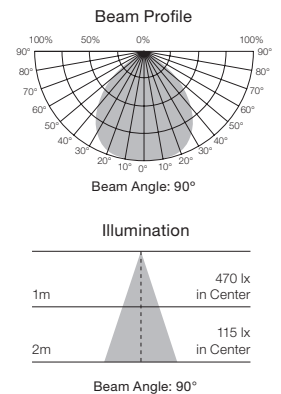

5 1/6" Downlight Baffle