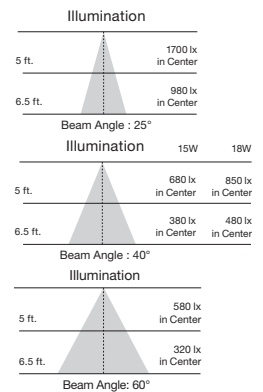

LED PAR LAMPS

15 & 18W LED PAR38 lamps

- 90 & 100W PAR38 replacement uses only 15-18 Watts
- Down lighting • Track lighting
- Dimmable
- IP65 Listed—indoor/outdoor
- Approved for totally enclosed fixtures**
- Long life—25,000 hours
- ENERGY STAR certified*
- 3 Year warranty

LED PAR Lamps

Item Number	Lamp Description	W	V	CRI	CCT	Color Temp.	Lm	Bm	M.O.L. (Inches)	Life/Hrs.	UPC	Pack
LED PAR38 - Replaces 90W												
S9440*	15PAR38/LED/25°/2700K/120V/SP	15	120	80	2700K	Warm White	1200	25°	5 3/16	25K	045923094408	12/6
S9441*	15PAR38/LED/25°/3000K/120V/SP	15	120	80	3000K	Soft White	1200	25°	5 3/16	25K	045923094415	12/6
S9442*	15PAR38/LED/25°/3500K/120V/SP	15	120	80	3500K	Neutral White	1200	25°	5 3/16	25K	045923094422	12/6
S9443*	15PAR38/LED/25°/4000K/120V/SP	15	120	80	4000K	Cool White	1200	25°	5 3/16	25K	045923094439	12/6
S9444*	15PAR38/LED/25°/5000K/120V/SP	15	120	80	5000K	Natural Light	1200	25°	5 3/16	25K	045923094446	12/6
S9445*	15PAR38/LED/40°/2700K/120V/FL	15	120	80	2700K	Warm White	1200	40°	5 3/16	25K	045923094453	12/6
S9446*	15PAR38/LED/40°/3000K/120V/FL	15	120	80	3000K	Soft White	1200	40°	5 3/16	25K	045923094460	12/6
S9447*	15PAR38/LED/40°/3500K/120V/FL	15	120	80	3500K	Neutral White	1200	40°	5 3/16	25K	045923094477	12/6
S9448*	15PAR38/LED/40°/4000K/120V/FL	15	120	80	4000K	Cool White	1200	40°	5 3/16	25K	045923094484	12/6
S9449*	15PAR38/LED/40°/5000K/120V/FL	15	120	80	5000K	Natural Light	1200	40°	5 3/16	25K	045923094491	12/6
S9450*	15PAR38/LED/60°/2700K/120V/WFL	15	120	80	2700K	Warm White	1200	60°	5 3/16	25K	045923094507	12/6
S9451*	15PAR38/LED/60°/3000K/120V/WFL	15	120	80	3000K	Soft White	1200	60°	5 3/16	25K	045923094514	12/6
S9452*	15PAR38/LED/60°/3500K/120V/WFL	15	120	80	3500K	Neutral White	1200	60°	5 3/16	25K	045923094521	12/6
S9453*	15PAR38/LED/60°/4000K/120V/WFL	15	120	80	4000K	Cool White	1200	60°	5 3/16	25K	045923094538	12/6
S9454*	15PAR38/LED/60°/5000K/120V/WFL	15	120	80	5000K	Natural Light	1200	60°	5 3/16	25K	045923094545	12/6
90 CRI—CEC/T20												
S9488*■	15PAR38/LED/40°/27K	15	120	90	2700K	Warm White	1000	40°	5 3/16	25K	045923094880	12/6
S8584*■	15PAR38/LED/40°/30K	15	120	90	3000K	Soft White	1000	40°	5 3/16	25K	045923085840	12/6
S8497*	15PAR38/LED/40°/40K	15	120	90	4000K	Cool White	1000	40°	5 3/16	25K	045923084973	12/6
S8498*	15PAR38/LED/40°/50K	15	120	90	5000K	Natural Light	1000	40°	5 3/16	25K	045923084980	12/6
LED PAR38 - Replaces 100W												
S9455*	18PAR38/LED/40°/3000K/120V/FL	18	120	80	3000K	Soft White	1400	40°	5 3/16	25K	045923094552	12/6
S9456*	18PAR38/LED/40°/4000K/120V/FL	18	120	80	4000K	Cool White	1400	40°	5 3/16	25K	045923094569	12/6
LED PAR38 - Non-Dimmable 2 Pack - Replaces 90W												
S9457*	15PAR38/LED/60°/3000K/120V/2PK	15	120	80	3000K	Soft White	1150	60°	5 3/16	25K	045923094576	8-2pks
LED PAR38 - Colors												
S9480	15PAR38/LED/40°/RED/120V	15	120	—	—	Red	—	40°	5 3/16	25K	045923094804	12/6
S9481	15PAR38/LED/40°/GREEN/120V	15	120	—	—	Green	—	40°	5 3/16	25K	045923094811	12/6
S9482	15PAR38/LED/40°/BLUE/120V	15	120	—	—	Blue	—	40°	5 3/16	25K	045923094828	12/6
S9483	15PAR38/LED/40°/AMBER/120V	15	120	—	—	Amber	—	40°	5 3/16	25K	045923094835	12/6
S9484	15PAR38/LED/40°/YELLOW/120V	15	120	—	—	Yellow	—	40°	5 3/16	25K	045923094842	12/6

** See warranty for details. ■ Also T24 compliant.