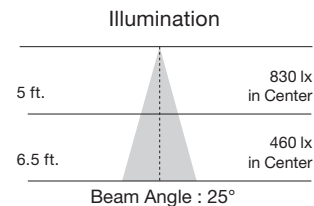

LED PAR LAMPS

13W LED PAR30 short neck lamps

- 50W PAR30 short neck replacement uses only 13 Watts
- Down lighting
- Track lighting
- Dimmable
- IP65 Listed - indoor/outdoor
- Approved for totally enclosed fixtures**
- Long life—25,000 hours
- ENERGY STAR certified*
- 3 Year warranty