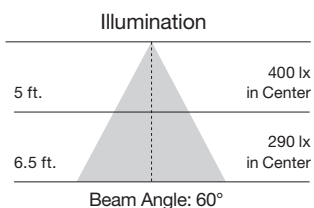

LED PAR LAMPS

13W LED PAR30 short neck lamps

- 50W PAR30 short neck replacement uses only 13 Watts
- Down lighting
- Track lighting
- Dimmable
- IP65 Listed - indoor/outdoor
- Approved for totally enclosed fixtures**
- Long life—25,000 hours
- ENERGY STAR certified*
- 3 Year warranty