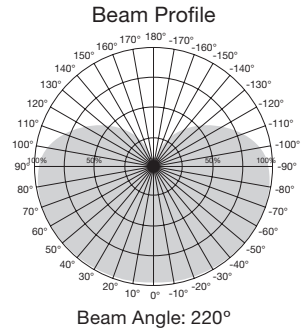

CANDELABRA BASE A19 & COLORED LED LAMPS

40 & 60W Candelabra base replacement LED A19 lamps

- Direct replacements for 9 and 13 Watt candelabra base CFL
- Indoor residential and commercial lighting
- Display lighting
- Accent lighting
- Dimmable
- 2700K, 3000K, 4000K and 5000K options
- Damp location
- Approved for totally enclosed fixtures**
- Long life—25,000 hours
- 5 Year warranty**