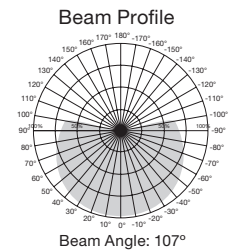

LED REFLECTOR LAMPS

Satco 6.5W R20 LED reflectors 80 & 90 CRI

- 50R20 replacement uses only 6.5 Watts
- Indoor residential and commercial lighting
- Dimmable • Damp location • Long life—25,000 hours
- ENERGY STAR certified*
- 3 Year warranty