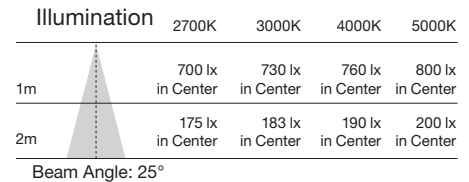

1.6W & 3W, 12V LED MR11 Lamps With GU4 Base

Item Number	Lamp Description	W	V	CRI	CCT	Lm	Bm	M.O.L. (Inches)	Life/Hrs.	UPC	Pack
S9280	3MR11/LED/25°/2700K/12V	3	12	80	2700K	210	25°	1 1/2	25K	045923092800	12/1
S9281	3MR11/LED/25°/3000K/12V	3	12	80	3000K	220	25°	1 1/2	25K	045923092817	12/1
S9282	3MR11/LED/25°/4000K/12V	3	12	80	4000K	230	25°	1 1/2	25K	045923092824	12/1
S9283	3MR11/LED/25°/5000K/12V	3	12	80	5000K	240	25°	1 1/2	25K	045923092831	12/1
** See warranty for details.											
S9550	LED/1.6MR11/40°/3000K/12V/D	1.6	12	80	3000K	200	40°	1 1/2	25K	045923095504	20/1
S9551	LED/1.6MR11/40°/5000K/12V/D	1.6	12	80	5000K	200	40°	1 1/2	25K	045923095511	20/1