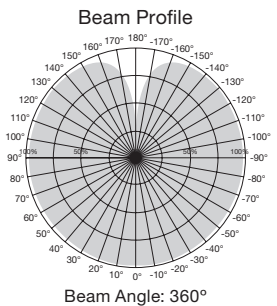

Colored LED Lamps

Item Number	Lamp Description	W	V	CCT	Bm	M.O.L. (Inches)	Life/Hrs.	UPC	Pk./Mstr.
S14984	8A19/RED/LED/E26/120V	8	120	Red	360°	4 1/8	15K	045923149849	24/6
S14985	8A19/BLUE/LED/E26/120V	8	120	Blue	360°	4 1/8	15K	045923149856	24/6
S14986	8A19/GREEN/LED/E26/120V	8	120	Green	360°	4 1/8	15K	045923149863	24/6
S14987	8A19/YELLOW/E26/120V	8	120	Yellow	360°	4 1/8	15K	045923149870	24/6
S14988	8A19/ORANGE/LED/E26/120V	8	120	Orange	360°	4 1/8	15K	045923149887	24/6
S14989	8A19/PINK/LED/E26/120V	8	120	Pink	360°	4 1/8	15K	045923149894	24/6