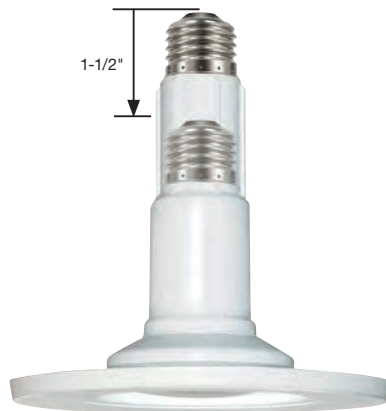

Extends to reach the socket.
Retracts to meet the surface.

LED Recessed Downlight Retrofit 2-Packs

Item Number	Lamp Description	W	V	CRI	CCT	Lm	Bm	M.O.L. (Inches)	Life/Hrs.	UPC	Pack
S9598*	8.5WLED/4"TRIM/27K/120V/2PK	8.5	120	80	2700K	510	115°	3 13/16 - 5 3/8	25K	045923095986	12-2pks
S9599*	12WLED/5-6"TRIM/27K/120V/2PK	12	120	80	2700K	800	110°	4 1/2 - 6 5/16	25K	045923095993	12-2pks

*** Consult Satco or visit www.satco.com for an up to date dimmer compatibility list.