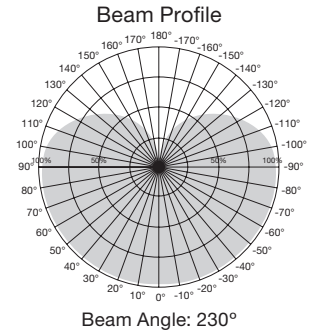

40W replacement omni-directional LED lamps

- Direct replacement for 40 Watt A15 incandescent lamps, uses only 5.5 Watts
- Indoor residential and commercial lighting
- Dimmable
- 2700K, 3000K, 4000K and 5000K options
- Damp location rated
- Approved for totally enclosed fixtures**
- Long life—25,000 hours
- ENERGY STAR certified*
- 3 Year warranty