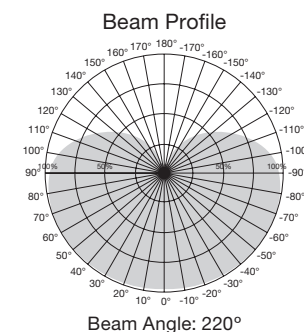

125W replacement omni-directional 120-277V LED A21 lamps

- Direct replacement for 125 Watt incandescent & 25 Watt CFL lamps, uses only 19 Watts
- Indoor residential and commercial lighting
- Down lighting • Display lighting
- Accent lighting
- 2700K, 3000K, 4000K and 5000K options
- Damp location • Approved for totally enclosed fixtures**
- c-UL-us listed • Long life—25,000 hours
- ENERGY STAR certified*
- 5 Year warranty