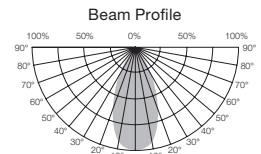

### 4" LED Recessed Downlight Retrofits

4" Downlight Gimbal

4" Downlight Baffle

Beam Angle: 40°

Beam Angle: 90°

Beam Angle: 90°

Item Number	Lamp Description	W	V	CRI	CCT	Lm	Bm	M.O.L. (Inches)	Life/ Hrs.	UPC	Pack
<b>4" LED Baffle Retrofits</b>											
S29713	8.5WLED/RDL/4"/27K/120V	8.5	120	90	2700K	600	90°	2 7/8	50K	045923297137	16/1
S29714	8.5WLED/RDL/4"/30K/120V	8.5	120	90	3000K	600	90°	2 7/8	50K	045923297144	16/1
S9744	8.5WLED/RDL/4/30K/BN/120V (Brushed Nickel)	8.5	120	90	3000K	600	90°	2 7/8	50K	045923097447	16/1
S29715	8.5WLED/RDL/4"/40K/120V	8.5	120	90	4000K	630	90°	2 7/8	50K	045923297151	16/1
S29716	8.5WLED/RDL/4"/50K/120V	8.5	120	90	5000K	630	90°	2 7/8	50K	045923297168	16/1
<b>4" LED Gimbal Retrofits</b>											
S29463	9.5WLED/DIR/4/40/27K/120V	9.5	120	90	2700K	600	40°	3 5/16	50K	045923294631	8/1
S29464	9.5WLED/DIR/4/40/30K/120V	9.5	120	90	3000K	600	40°	3 5/16	50K	045923294648	8/1
S29465	9.5WLED/DIR/4/40/40K/120V	9.5	120	90	4000K	600	40°	3 5/16	50K	045923294655	8/1
S29466	9.5WLED/DIR/4/90/27K/120V	9.5	120	90	2700K	600	90°	3 5/16	50K	045923294662	8/1
S29467	9.5WLED/DIR/4/90/30K/120V	9.5	120	90	3000K	600	90°	3 5/16	50K	045923294679	8/1
S29468	9.5WLED/DIR/4/90/40K/120V	9.5	120	90	4000K	600	90°	3 5/16	50K	045923294686	8/1