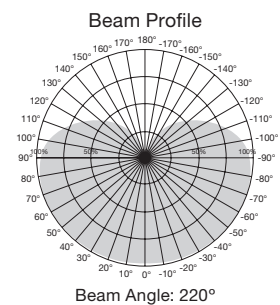

OMNI-DIRECTIONAL LED A19 & A21 LAMPS

100W replacement omni-directional LED A19, A21 lamps

- Direct replacement for 100 Watt incandescent lamps, uses only 15-18 Watts
- Indoor residential and commercial lighting
- Damp location
- Dimmable and non-dimmable options
- Approved for totally enclosed fixtures**
- CEC/T20 Compliant options available
- Long life—up to 25,000 hours
- ENERGY STAR certified*
- 3 Year warranty—15,000 hours
- 5 Year warranty—25,000 hours