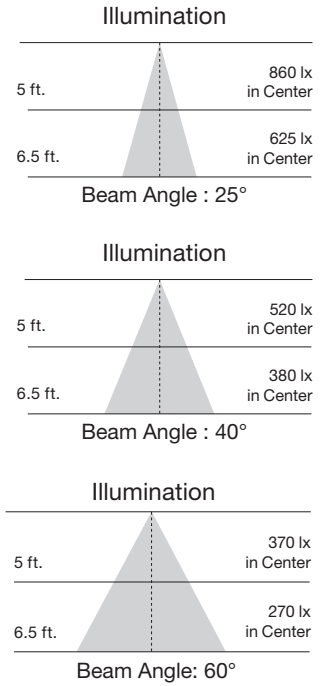

LED PAR LAMPS

13W LED PAR30 long neck lamps

- 75W PAR30 long neck replacement uses only 13 Watts
- Down lighting
- Track lighting
- Dimmable
- IP65 Listed - indoor/outdoor
- Approved for totally enclosed fixtures**
- Long life—25,000 hours
- ENERGY STAR certified*
- 3 Year warranty

LED PAR Lamps

Item Number	Lamp Description	W	V	CRI	CCT	Color Temp.	Lm	Bm	M.O.L. (Inches)	Life/ Hrs.	UPC	Pack
LED PAR30 Long Neck - Replaces 75W												
S9425*	13PAR30/LN/LED/25/2700K/120V/SP	13	120	80	2700K	Warm White	1000	25°	4 9/16	25K	045923094255	12/6
S9426*	13PAR30/LN/LED/25/3000K/120V/SP	13	120	80	3000K	Soft White	1000	25°	4 9/16	25K	045923094262	12/6
S9427*	13PAR30/LN/LED/25/3500K/120V/SP	13	120	80	3500K	Neutral White	1000	25°	4 9/16	25K	045923094279	12/6
S9428*	13PAR30/LN/LED/25/4000K/120V/SP	13	120	80	4000K	Cool White	1000	25°	4 9/16	25K	045923094286	12/6
S9429*	13PAR30/LN/LED/25/5000K/120V/SP	13	120	80	5000K	Natural Light	1000	25°	4 9/16	25K	045923094293	12/6
S9430*	13PAR30/LN/LED/40/2700K/120V/FL	13	120	80	2700K	Warm White	1000	40°	4 9/16	25K	045923094309	12/6
S9431*	13PAR30/LN/LED/40/3000K/120V/FL	13	120	80	3000K	Soft White	1000	40°	4 9/16	25K	045923094316	12/6
S9432*	13PAR30/LN/LED/40/3500K/120V/FL	13	120	80	3500K	Neutral White	1000	40°	4 9/16	25K	045923094323	12/6
S9433*	13PAR30/LN/LED/40/4000K/120V/FL	13	120	80	4000K	Cool White	1000	40°	4 9/16	25K	045923094330	12/6
S9434*	13PAR30/LN/LED/40/5000K/120V/FL	13	120	80	5000K	Natural Light	1000	40°	4 9/16	25K	045923094347	12/6
S9435*	13PAR30/LN/LED/60/2700K/120V/WFL	13	120	80	2700K	Warm White	1000	60°	4 9/16	25K	045923094354	12/6
S9436*	13PAR30/LN/LED/60/3000K/120V/WFL	13	120	80	3000K	Soft White	1000	60°	4 9/16	25K	045923094361	12/6
S9437*	13PAR30/LN/LED/60/3500K/120V/WFL	13	120	80	3500K	Neutral White	1000	60°	4 9/16	25K	045923094378	12/6
S9438*	13PAR30/LN/LED/60/4000K/120V/WFL	13	120	80	4000K	Cool White	1000	60°	4 9/16	25K	045923094385	12/6
S9439*	13PAR30/LN/LED/60/5000K/120V/WFL	13	120	80	5000K	Natural Light	1000	60°	4 9/16	25K	045923094392	12/6
90 CRI—CEC/T20												
S9487*■	13PAR30/LN/LED/40/27K/90CRI	13	120	90	2700K	Warm White	820	40°	4 19/32	25K	045923094873	12/6
S8583*■	13PAR30/LN/LED/40/30K/90CRI	13	120	90	3000K	Soft White	820	40°	4 19/32	25K	045923085833	12/6
S8496*	13PAR30/LN/LED/40/40K/90CRI	13	120	90	4000K	Cool White	820	40°	4 19/32	25K	045923084966	12/6

** See warranty for details. ■ Also T24 compliant.