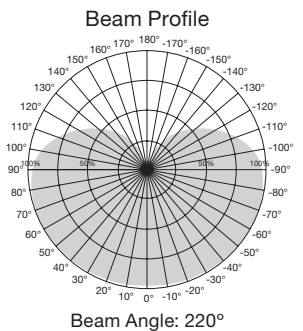

Omni-Directional 3-Way LED Lamps

Item Number	Lamp Description	W	V	CRI	CCT	Lumens	Bm	M.O.L. (Inches)	Life/ Hrs.	UPC	Pack
30/70/100W 3-Way											
S9316*	3/9/12A19/3WAY LED/2700K/120V	3/9/12	120	80	2700K	280/950/1200	220°	4 5/8	25K	045923093166	24/6
S9317*	3/9/12A19/3WAY LED/3000K/120V	3/9/12	120	80	3000K	280/950/1200	220°	4 5/8	25K	045923093173	24/6
S9318	3/9/12A19/3WAY LED/4000K/120V	3/9/12	120	80	4000K	280/950/1200	220°	4 5/8	25K	045923093180	24/6
S9319	3/9/12A19/3WAY LED/5000K/120V	3/9/12	120	80	5000K	280/950/1200	220°	4 5/8	25K	045923093197	24/6
90 CRI—CEC/T20											
S8570*	3/9/12A19/3WAY LED/27K/120V	3/9/12	120	90	2700K	1050	220°	4 5/8	25K	045923085703	24/6
S8571*	3/9/12A19/3WAY LED/30K/120V	3/9/12	120	90	3000K	1050	220°	4 5/8	25K	045923085710	24/6
** See warranty for details.											
50/100/150W 3-Way											
S8542*	5/15/21A21/3-WAY LED/2700K/120V	5/15/21	120	80	2700K	600/1600/2150	220°	5 1/8	25K	045923085420	24/6
S8543*	5/15/21A21/3-WAY LED/3000K/120V	5/15/21	120	80	3000K	600/1600/2150	220°	5 1/8	25K	045923085437	24/6
S8544	5/15/21A21/3-WAY LED/4000K/120V	5/15/21	120	80	4000K	600/1600/2150	220°	5 1/8	25K	045923085444	24/6
S8545	5/15/21A21/3-WAY LED/5000K/120V	5/15/21	120	80	5000K	600/1600/2150	220°	5 1/8	25K	045923085451	24/6
** See warranty for details.