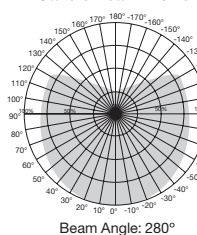

Candle Beam Profile