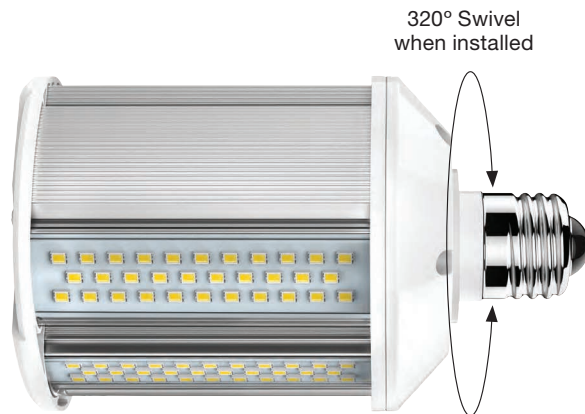

## Hi-Pro LED wall pack lamp series

High lumen, directional lamps for industrial and commercial fixture applications

- For use in wall pack, canopy, shoe box, or cobra head fixtures
- 20/40/60 Watt options replaces 100/175/250 Watt HID
- Replaces HID
- Approved for totally enclosed fixtures\*\*
- Direct wire range voltage 100-277V
- IP64, higher efficiency, improved heat dissipation
- Reduced size
- 180° beam/adjustable base (E26/E39)
- Horizontal operation
- DLC listed\*
- Long life—50,000 hours
- 5 Year limited warranty