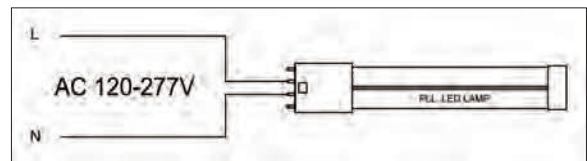

Wiring diagram