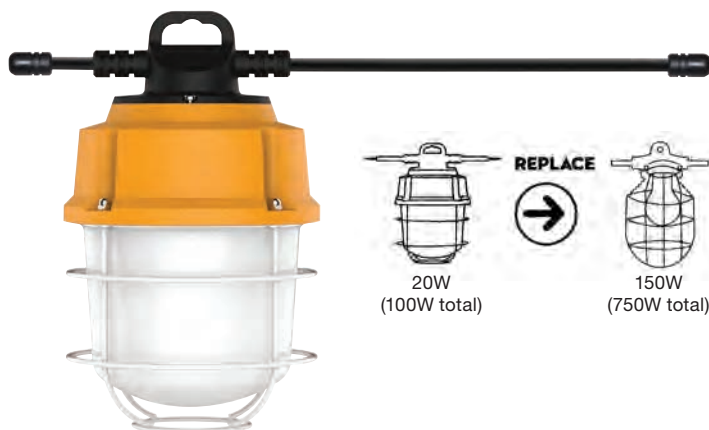

# Hi-Pro LED temporary string light series

High lumen, omni-directional string lights for industrial and commercial applications

- For use in any commercial work area
- 5 lamps per string
- 20W / 2000 lumens per lamp (100W)
- 10' between lamps (50' per string)
- Replaces HID, CFL, and Incandescent
- 360° Omni-directional light
- Direct wire 120V
- Wet location
- IP65 - Water and dust proof
- Long life—50,000 hours
- 3 Year limited warranty