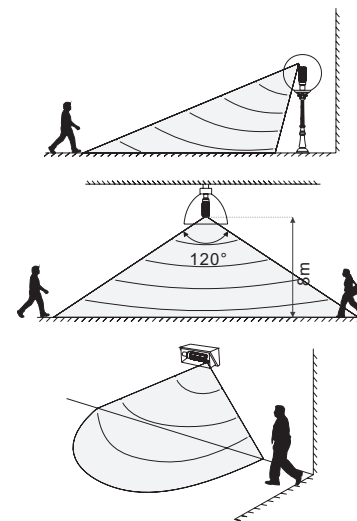

High Lumen Industrial/Commercial LED Lamps with Motion Sensors

Item Number	Lamp Description	Replaces Inc/CFL/HID	W	V	Base Type	CCT	Lm	M.O.L. (Inches)	Life/Hrs.	UPC	Pk/Mstr.
S8988	63W/LED/HID/3K/MS/100-277V	300/85/250	63	100-277	E39	3000K	7875	10 7/8	50K	045923089886	12
S8989	63W/LED/HID/5K/MS/100-277V	300/85/250	63	100-277	E39	5000K	7875	10 7/8	50K	045923089893	12

** For minimum compartment size of enclosed fixture visit www.satco.com. Lamp life may vary depending on application and use.