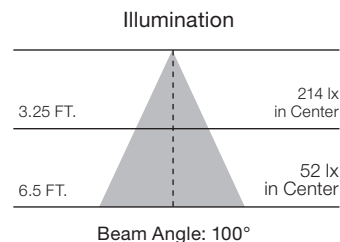

LED DIRECT WIRE EDGE-LIT DOWNLIGHTS

4" LED direct wire edge-lit downlights

- Residential
- Office
- Retail
- Hospitality
- Drop ceilings
- Remodeling
- Direct replacement for 45 Watt reflector lamps uses only 8.5 Watts
- Edge lit technology
- Slim design
- Integrated j-box for direct wire installation saves time and materials
- Damp location
- Dimmable***
- c-UL-us listed
- Long life—40,000 hours
- ENERGY STAR® certified*
- 5 Year warranty

Highlights

- Easy install spring clips
- IC rated
- Low profile
- No recessed can required

4" LED Direct Wire Edge-Lit Downlights

Item Number	Lamp Description	W	V	CRI	CCT	Lm	Bm	M.O.L. (Inches)	Life/Hrs.	UPC	Pack
S29055*	8.5WLED/DW/EL/4/27K/120V	8.5	120	83	2700K	500	100°	1 15/16	40K	045923200014	12/1
S29056*	8.5WLED/DW/EL/4/30K/120V	8.5	120	83	3000K	500	100°	1 15/16	40K	045923290565	12/1
S29057*	8.5WLED/DW/EL/4/40K/120V	8.5	120	83	4000K	500	100°	1 15/16	40K	045923290572	12/1
S29058*	8.5WLED/DW/EL/4/50K/120V	8.5	120	83	5000K	500	100°	1 15/16	40K	045923290589	12/1

*** Consult Satco or visit www.satco.com for an up to date dimmer compatibility list.