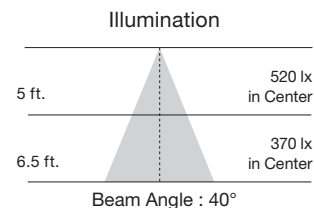

LED PAR LAMPS

13W LED PAR30 short neck lamps

- 50W PAR30 short neck replacement uses only 13 Watts
- Down lighting
- Track lighting
- Dimmable
- IP65 Listed - indoor/outdoor
- Approved for totally enclosed fixtures**
- Long life—25,000 hours
- ENERGY STAR certified*
- 3 Year warranty