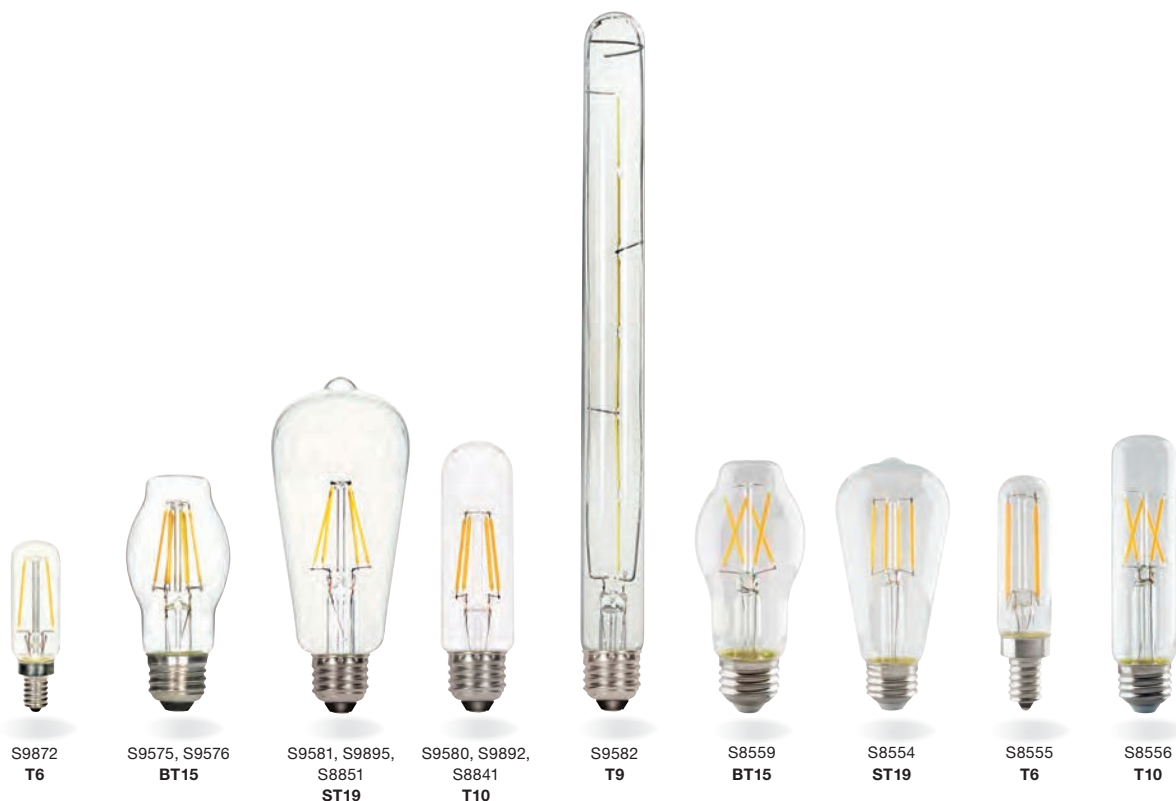

LED FILAMENT LAMPS

LED Specialty Filament Lamps

Item Number	Lamp Description	W	Bulb Type	Base	V	Finish	CCT	Lm	CRI	M.O.L. (Inches)	Life/Hrs.	UPC	Pack
S9872	2.5T6/LED/CL/27K/E12/120V	2.5	T6	E12	120	Clear	2700K	200	80	3 3/16	15K	045923098727	24/6
S9575	4.5BT15/CL/LED/E26/27K/120V	4.5	BT15	E26	120	Clear	2700K	450	80	4 1/8	15K	045923095757	24/6
S9576	6.5BT15/CL/LED/E26/27K/120V	6.5	BT15	E26	120	Clear	2700K	800	80	4 1/8	15K	045923095764	24/6
S9581	6.5ST19/CL/LED/E26/27K/120V	6.5	ST19	E26	120	Clear	2700K	810	80	5 1/2	15K	045923095818	24/6
S9895	6.5ST19/CL/LED/E26/30K/120V	6.5	ST19	E26	120	Clear	3000K	810	80	5 1/2	15K	045923098956	24/6
S8851	6.5ST19/CL/LED/E26/40K/120V	6.5	ST19	E26	120	Clear	4000K	810	80	5 1/2	15K	045923088513	24/6
S9580	4.5T10/LED/E26/27K/120V	4.5	T10	E26	120	Clear	2700K	430	80	5	15K	045923095801	24/6
S9892	4.5T10/LED/E26/30K/120V	4.5	T10	E26	120	Clear	3000K	430	80	5	15K	045923098925	24/6
S8841	4.5T10/LED/E26/40K/120V	4.5	T10	E26	120	Clear	4000K	450	80	5	15K	045923088414	24/6
S9582	6.5T9/CL/LED/E26/27K/120V	6.5	T9	E26	120	Clear	2700K	800	80	12	15K	045923095825	24/6
90 CRI—CEC/T20													
S8559	5.5BT15/CL/LED/E26/27K/120V	5.5	BT15	E26	120	Clear	2700K	550	90	3 3/8	15K	045923085598	24/6
S8554*	5.5ST19/CL/LED/E26/27K/120V	5.5	ST19	E26	120	Clear	2700K	500	90	5 1/2	15K	045923085543	24/6
S8555*	2.5T6/LED/CL/27K/E12/120V	2.5	T6	E12	120	Clear	2700K	180	90	3 3/16	15K	045923085550	24/6
S8556	4T10/LED/E26/27K/120V	4	T10	E26	120	Clear	2700K	350	90	5	15K	045923085567	24/6

*** See warranty for details.