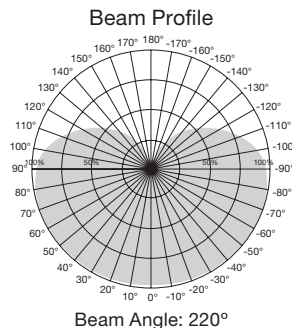

60W replacement omni-directional LED A19 lamps

- Direct replacement for 60 Watt incandescent lamps, uses only 8.5-10 Watts
- Indoor residential and commercial lighting
- Innovative design—smooth heat sink design to resemble traditional incandescent lamp
- 2700K, 3000K, 3500K, 4000K & 5000K options
- Damp location
- Dimmable and non-dimmable options
- Approved for totally enclosed fixtures**
- E26 & GU24 base options
- CEC/T20 Compliant options available
- Long life—up to 25,000 hours
- ENERGY STAR certified*
- 3 Year warranty—15,000 hours
- 5 Year warranty—25,000 hours

60W Replacement Omni-Directional A19 LED Lamps

Item Number	Lamp Description	W	V	CRI	CCT	Lm	Bm	M.O.L. (Inches)	Life/Hrs.	UPC	Pack
Dimmable											
S29835*	9.8A19/OMNI/220/LED/27K	9.8	120	80	2700K	800	220°	4 5/16	25K	045923298356	24/6
S29836*	9.8A19/OMNI/220/LED/30K	9.8	120	80	3000K	800	220°	4 5/16	25K	045923298363	24/6
S29837*	9.8A19/OMNI/220/LED/35K	9.8	120	80	3500K	800	220°	4 5/16	25K	045923298370	24/6
S29838*	9.8A19/OMNI/220/LED/40K	9.8	120	80	4000K	800	220°	4 5/16	25K	045923298387	24/6
S29839*	9.8A19/OMNI/220/LED/50K	9.8	120	80	5000K	800	220°	4 5/16	25K	045923298394	24/6
S29840*	9.8A19/OMNI/220/LED/27K/GU24	9.8	120	80	2700K	800	220°	4 5/16	25K	045923298400	24/6
S29841*	9.8A19/OMNI/220/LED/35K/GU24	9.8	120	80	3500K	800	220°	4 5/16	25K	045923298417	24/6
S29842*	9.8A19/OMNI/220/LED/40K/GU24	9.8	120	80	4000K	800	220°	4 5/16	25K	045923298424	24/6
90 CRI—CEC/T20—JA8-2016											
S9703*■	10A19/OMNI/LED/27K/90CRI	10	120	90	2700K	800	220°	4 5/16	25K	045923097034	24/6
S9704*■	10A19/OMNI/LED/30K/90CRI	10	120	90	3000K	800	220°	4 5/16	25K	045923097041	24/6
S8480	10A19/OMNI/LED/40K/90CRI	10	120	90	4000K	800	220°	4 5/16	25K	045923084805	24/6
S8481	10A19/OMNI/LED/50K/90CRI	10	120	90	5000K	800	220°	4 5/16	25K	045923084812	24/6
S9707*■	10A19/OMNI/LED/27K/90CRI/GU24	10	120	90	2700K	800	220°	4 5/16	25K	045923097072	24/6
S9708*■	10A19/OMNI/LED/30K/90CRI/GU24	10	120	90	3000K	800	220°	4 5/16	25K	045923097089	24/6
S8482	10A19/OMNI/LED/40K/90CRI/GU24	10	120	90	4000K	800	220°	4 5/16	25K	045923084829	24/6
Non-Dimmable											
S9593*	9.5A19/LED/2700K/120V	9.5	120	80	2700K	800	220°	4 5/16	15K	045923095931	24/6
S9594*	9.5A19/LED/3000K/120V	9.5	120	80	3000K	800	220°	4 5/16	15K	045923095948	24/6
S9595*	9.5A19/LED/5000K/120V	9.5	120	80	5000K	800	220°	4 5/16	15K	045923095955	24/6
120-277V											
S8914*	8.5A19/LED/27K /120-277V	8.5	120-277	80	2700K	800	220°	4 5/16	25K	045923089145	24/6
S8915*	8.5A19/LED/30K /120-277V	8.5	120-277	80	3000K	800	220°	4 5/16	25K	045923089152	24/6
S8916	8.5A19/LED/40K /120-277V	8.5	120-277	80	4000K	800	220°	4 5/16	25K	045923089169	24/6
S8920	8.5A19/LED/50K /120-277V	8.5	120-277	80	5000K	800	220°	4 5/16	25K	045923089206	24/6

** See warranty for details. ■ Also T24 compliant.