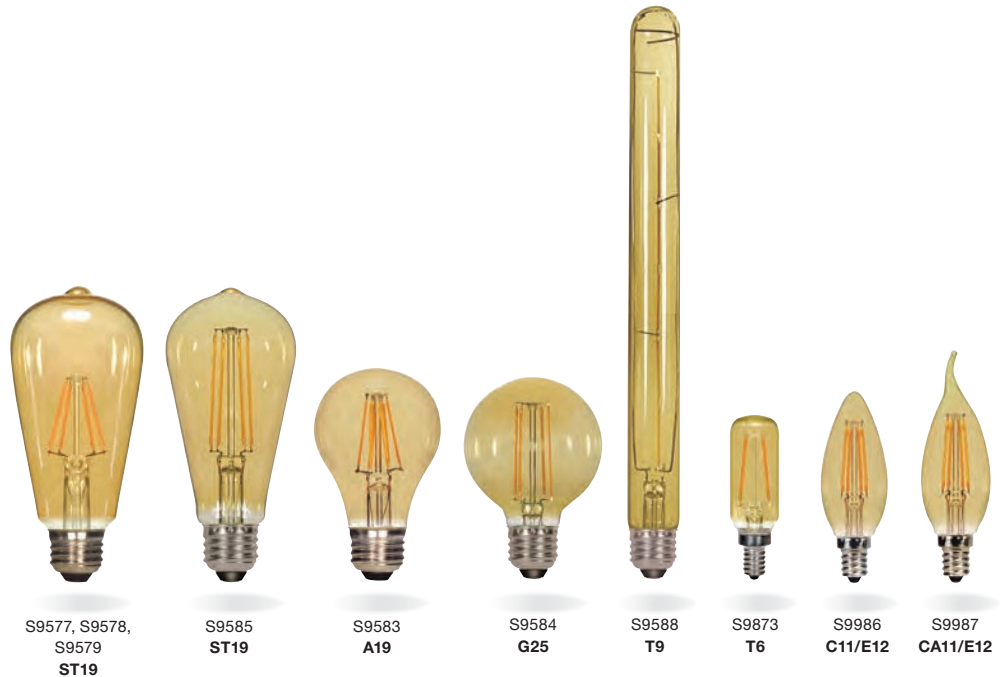

VINTAGE STYLE LED FILAMENT LAMPS

Vintage style LED filament lamps

- LED with a traditional vintage look and feel
- Amber finish
- Omni-directional light source
- Dimmable
- 2000K - warm tone color temperature
- Replaces up to 60 Watt lamps
- Damp location
- Approved for totally enclosed fixtures**
- c-UL-us listed
- Long life—15,000 hours
- 3 Year warranty

Vintage Style LED Filament Lamps

Item Number	Lamp Description	W	Bulb Type	Base	V	Finish	CCT	Lm	CRI	M.O.L. (Inches)	Life/ Hrs.	UPC	Pack
ST19													
S9577	2.5ST19/AMB/LED/E26/2K/120V	2.5	ST19	E26	120	Amber	2000K	220	80	5 3/8	15K	045923095771	24/6
S9578	4.5ST19/AMB/LED/E26/2K/120V	4.5	ST19	E26	120	Amber	2000K	400	80	5 3/8	15K	045923095788	24/6
S9579	6.5ST19/AMB/LED/E26/2K/120V	6.5	ST19	E26	120	Amber	2000K	650	80	5 3/8	15K	045923095795	24/6
S9585	4.5ST19LONG/AMB/LED/E26/2K/120V	4.5	ST19	E26	120	Amber	2000K	380	80	5 1/2	15K	045923095856	24/6
A19													
S9583	4.5A19/AMB/LED/E26/2K/120V	4.5	A19	E26	120	Amber	2000K	380	80	4 1/8	15K	045923095832	24/6
G25													
S9584	4.5G25/AMB/LED/E26/2K/120V	4.5	G25	E26	120	Amber	2000K	380	80	4 3/8	15K	045923095849	24/6
T9													
S9588	6.5T9/AMB/LED/E26/2K/120V	6.5	T9	E26	120	Amber	2000K	620	80	12	15K	045923095887	24/6
T6													
S9873	2.5T6/AMB/LED/E12/2K/120V	2.5	T6	E12	120	Amber	2000K	150	80	3 3/16	15K	045923098734	24/6
C11													
S9986	3.5CTA/AMB/LED/2K/120V	3.5	C11	E12	120	Amber	2000K	300	80	4 3/16	15K	045923099861	24/6
CA11													
S9987	3.5CFA/AMB/LED/2K/120V	3.5	CA11	E12	120	Amber	2000K	300	80	5	15K	045923099878	24/6

** See warranty for details.