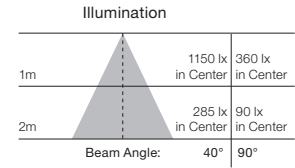

### 4" LED Recessed Downlight Retrofits

4" Downlight Gimbal

4" Downlight Baffle

Beam Angle: 40°

Beam Angle: 90°

Beam Angle: 90°

Item Number	Lamp Description	W	V	CRI	CCT	Lm	Bm	M.O.L. (Inches)	Life/ Hrs.	UPC	Pack
<b>4" LED Baffle Retrofits</b>											
S29713	8.5WLED/RDL/4"/27K/120V	8.5	120	90	2700K	600	90°	2 7/8	50K	045923297137	16/1
S29714	8.5WLED/RDL/4"/30K/120V	8.5	120	90	3000K	600	90°	2 7/8	50K	045923297144	16/1
S9744	8.5WLED/RDL/4/30K/BN/120V (Brushed Nickel)	8.5	120	90	3000K	600	90°	2 7/8	50K	045923097447	16/1
S29715	8.5WLED/RDL/4"/40K/120V	8.5	120	90	4000K	630	90°	2 7/8	50K	045923297151	16/1
S29716	8.5WLED/RDL/4"/50K/120V	8.5	120	90	5000K	630	90°	2 7/8	50K	045923297168	16/1
<b>4" LED Gimbal Retrofits</b>											
S29463	9.5WLED/DIR/4/40/27K/120V	9.5	120	90	2700K	600	40°	3 5/16	50K	045923294631	8/1
S29464	9.5WLED/DIR/4/40/30K/120V	9.5	120	90	3000K	600	40°	3 5/16	50K	045923294648	8/1
S29465	9.5WLED/DIR/4/40/40K/120V	9.5	120	90	4000K	600	40°	3 5/16	50K	045923294655	8/1
S29466	9.5WLED/DIR/4/90/27K/120V	9.5	120	90	2700K	600	90°	3 5/16	50K	045923294662	8/1
S29467	9.5WLED/DIR/4/90/30K/120V	9.5	120	90	3000K	600	90°	3 5/16	50K	045923294679	8/1
S29468	9.5WLED/DIR/4/90/40K/120V	9.5	120	90	4000K	600	90°	3 5/16	50K	045923294686	8/1