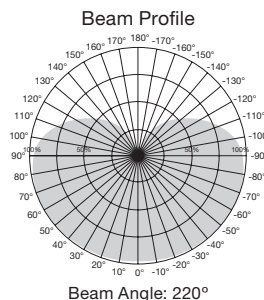

REPLACEMENT LED A19 4-PACKS

75W replacement LED A19 4-packs

Direct replacements for 75W incandescent lamps

- 75 Watt replacement uses only 11.5 Watts
- Indoor residential and commercial lighting
- Direct replacement for 18 Watt screw-in CFLs
- 2700K and 5000K options
- Damp location
- Approved for totally enclosed fixtures**
- Long life—15,000 hours
- ENERGY STAR certified*
- 3 Year warranty

75W Replacement A19 LED 4-packs

Item Number	Lamp Description	W	V	CRI	CCT	Lm	Bm	M.O.L. (Inches)	Life/Hrs.	UPC	Pack/Master
Non-Dimmable											
S28769*	11.5A19/LED/27K/ND/120V/4PK	11.5	120	80	2700K	1100	220°	4 5/16	15K	045923287695	12-4pks
S28770*	11.5A19/LED/50K/ND/120V/4PK	11.5	120	80	5000K	1100	220°	4 5/16	15K	045923287701	12-4pks
90 CRI—CEC/T20											
S8564	12.5A19/LED/27K/ND/120V/4PK	12.5	120	90	2700K	1050	220°	4 3/8	15K	045923085642	12-4pks
S8499	12.5A19/LED/30K/ND/120V/4PK	12.5	120	90	3000K	1050	220°	4 3/8	15K	045923084997	12-4pks
S8489	12.5A19/LED/40K/ND/120V/4PK	12.5	120	90	4000K	1050	220°	4 3/8	15K	045923084898	12-4pks
S8565	12.5A19/LED/50K/ND/120V/4PK	12.5	120	90	5000K	1050	220°	4 3/8	15K	045923085659	12-4pks

** See warranty for details. **Must be ordered in full cases only.**