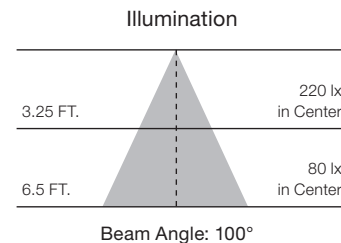

Highlights

- Easy install spring clips
- IC rated
- Low profile
- No recessed can required

6" LED Direct Wire Edge-Lit Downlights

Item Number	Lamp Description	W	V	CRI	CCT	Lm	Bm	M.O.L. (Inches)	Life/Hrs.	UPC	Pack
S29061*	11.6WLED/DW/EL/5-6/27K/120V	11.6	120	83	2700K	800	100°	1 15/16	40K	045923290619	12/1
S29062*	11.6WLED/DW/EL/5-6/30K/120V	11.6	120	83	3000K	800	100°	1 15/16	40K	045923290626	12/1
S29063*	11.6WLED/DW/EL/5-6/40K/120V	11.6	120	83	4000K	800	100°	1 15/16	40K	045923290633	12/1
S29059*	11.6WLED/DW/EL/5-6/50K/120V	11.6	120	83	5000K	800	100°	1 15/16	40K	045923290596	12/1

*** Consult Satco or visit www.satco.com for an up to date dimmer compatibility list.