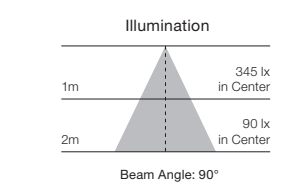

### 4" LED Recessed Downlight Retrofits

4" Downlight Gimbal

4" Downlight Baffle

Beam Angle: 40°

Beam Angle: 90°

Beam Angle: 90°

Item Number	Lamp Description	W	V	CRI	CCT	Lm	Bm	M.O.L. (Inches)	Life/ Hrs.	UPC	Pack
<b>4" LED Baffle Retrofits</b>											
S29713	8.5WLED/RDL/4"/27K/120V	8.5	120	90	2700K	600	90°	2 7/8	50K	045923297137	16/1
S29714	8.5WLED/RDL/4"/30K/120V	8.5	120	90	3000K	600	90°	2 7/8	50K	045923297144	16/1
S9744	8.5WLED/RDL/4/30K/BN/120V (Brushed Nickel)	8.5	120	90	3000K	600	90°	2 7/8	50K	045923097447	16/1
S29715	8.5WLED/RDL/4"/40K/120V	8.5	120	90	4000K	630	90°	2 7/8	50K	045923297151	16/1
S29716	8.5WLED/RDL/4"/50K/120V	8.5	120	90	5000K	630	90°	2 7/8	50K	045923297168	16/1
<b>4" LED Gimbal Retrofits</b>											
S29463	9.5WLED/DIR/4/40/27K/120V	9.5	120	90	2700K	600	40°	3 5/16	50K	045923294631	8/1
S29464	9.5WLED/DIR/4/40/30K/120V	9.5	120	90	3000K	600	40°	3 5/16	50K	045923294648	8/1
S29465	9.5WLED/DIR/4/40/40K/120V	9.5	120	90	4000K	600	40°	3 5/16	50K	045923294655	8/1
S29466	9.5WLED/DIR/4/90/27K/120V	9.5	120	90	2700K	600	90°	3 5/16	50K	045923294662	8/1
S29467	9.5WLED/DIR/4/90/30K/120V	9.5	120	90	3000K	600	90°	3 5/16	50K	045923294679	8/1
S29468	9.5WLED/DIR/4/90/40K/120V	9.5	120	90	4000K	600	90°	3 5/16	50K	045923294686	8/1