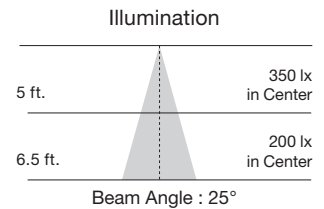

LED PAR LAMPS

Familiar appearance.
High efficiency.
Direct replacements.

Satco LED PAR Lamps.
LED efficiency, indoors or out.

Satco LED PAR lamps have the familiar look of the Halogen PAR lamps they replace, but deliver the high efficiency that only LEDs can. With the silvered reflector, traditional lens pattern, and exact dimensions of older Halogen PARs, Satco LED PARs represent an exact replacement. The only difference will be the greatly reduced energy and maintenance costs!

7W LED PAR20 lamps

- 50W PAR20 replacement uses only 7 Watts
- Down lighting
- Track lighting
- Dimmable
- IP65 Listed - indoor/outdoor
- Approved for totally enclosed fixtures**
- Long life—25,000 hours
- ENERGY STAR certified*
- 3 Year warranty

LED PAR Lamps

Item Number	Lamp Description	W	V	CRI	CCT	Color Temp.	Lm	Bm	M.O.L. (Inches)	Life/Hrs.	UPC	Pack
LED PAR20 - Replaces 50W												
S9400*	7PAR20/LED/25/2700K/120V/SP	7	120	80	2700K	Warm White	525	25°	3 1/16	25K	045923094002	24/6
S9401*	7PAR20/LED/25/3000K/120V/SP	7	120	80	3000K	Soft White	525	25°	3 1/16	25K	045923094019	24/6
S9402*	7PAR20/LED/25/3500K/120V/SP	7	120	80	3500K	Neutral White	525	25°	3 1/16	25K	045923094026	24/6
S9403*	7PAR20/LED/25/4000K/120V/SP	7	120	80	4000K	Cool White	525	25°	3 1/16	25K	045923094033	24/6
S9404*	7PAR20/LED/25/5000K/120V/SP	7	120	80	5000K	Natural Light	525	25°	3 1/16	25K	045923094040	24/6
S9405*	7PAR20/LED/40/2700K/120V/FL	7	120	80	2700K	Warm White	525	40°	3 1/16	25K	045923094057	24/6
S9406*	7PAR20/LED/40/3000K/120V/FL	7	120	80	3000K	Soft White	525	40°	3 1/16	25K	045923094064	24/6
S9407*	7PAR20/LED/40/3500K/120V/FL	7	120	80	3500K	Neutral White	525	40°	3 1/16	25K	045923094071	24/6
S9408*	7PAR20/LED/40/4000K/120V/FL	7	120	80	4000K	Cool White	525	40°	3 1/16	25K	045923094088	24/6
S9409*	7PAR20/LED/40/5000K/120V/FL	7	120	80	5000K	Natural Light	525	40°	3 1/16	25K	045923094095	24/6
90 CRI—CEC/T20												
S9485*■	7PAR20/LED/40/27K/90CRI	7	120	90	2700K	Warm White	470	40°	3	25K	045923094859	24/6
S8581*■	7PAR20/LED/40/30K/90CRI	7	120	90	3000K	Soft White	470	40°	3	25K	045923085819	24/6
S8494*	7PAR20/LED/40/40K/90CRI	7	120	90	4000K	Cool White	470	40°	3	25K	045923084942	24/6
S8598*	7PAR20/LED/40/50K/90CRI	7	120	90	5000K	Natural Light	470	40°	3	25K	045923085987	24/6

** See warranty for details. ■ Also T24 compliant.