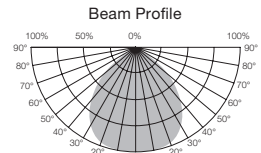

### 4" LED Recessed Downlight Retrofits

4" Downlight Gimbal

4" Downlight Baffle

Beam Angle: 40°

Beam Angle: 90°

Beam Angle: 90°

Item Number	Lamp Description	W	V	CRI	CCT	Lm	Bm	M.O.L. (Inches)	Life/ Hrs.	UPC	Pack
<b>4" LED Baffle Retrofits</b>											
S29713	8.5WLED/RDL/4"/27K/120V	8.5	120	90	2700K	600	90°	2 7/8	50K	045923297137	16/1
S29714	8.5WLED/RDL/4"/30K/120V	8.5	120	90	3000K	600	90°	2 7/8	50K	045923297144	16/1
S9744	8.5WLED/RDL/4/30K/BN/120V (Brushed Nickel)	8.5	120	90	3000K	600	90°	2 7/8	50K	045923097447	16/1
S29715	8.5WLED/RDL/4"/40K/120V	8.5	120	90	4000K	630	90°	2 7/8	50K	045923297151	16/1
S29716	8.5WLED/RDL/4"/50K/120V	8.5	120	90	5000K	630	90°	2 7/8	50K	045923297168	16/1
<b>4" LED Gimbal Retrofits</b>											
S29463	9.5WLED/DIR/4/40/27K/120V	9.5	120	90	2700K	600	40°	3 5/16	50K	045923294631	8/1
S29464	9.5WLED/DIR/4/40/30K/120V	9.5	120	90	3000K	600	40°	3 5/16	50K	045923294648	8/1
S29465	9.5WLED/DIR/4/40/40K/120V	9.5	120	90	4000K	600	40°	3 5/16	50K	045923294655	8/1
S29466	9.5WLED/DIR/4/90/27K/120V	9.5	120	90	2700K	600	90°	3 5/16	50K	045923294662	8/1
S29467	9.5WLED/DIR/4/90/30K/120V	9.5	120	90	3000K	600	90°	3 5/16	50K	045923294679	8/1
S29468	9.5WLED/DIR/4/90/40K/120V	9.5	120	90	4000K	600	90°	3 5/16	50K	045923294686	8/1