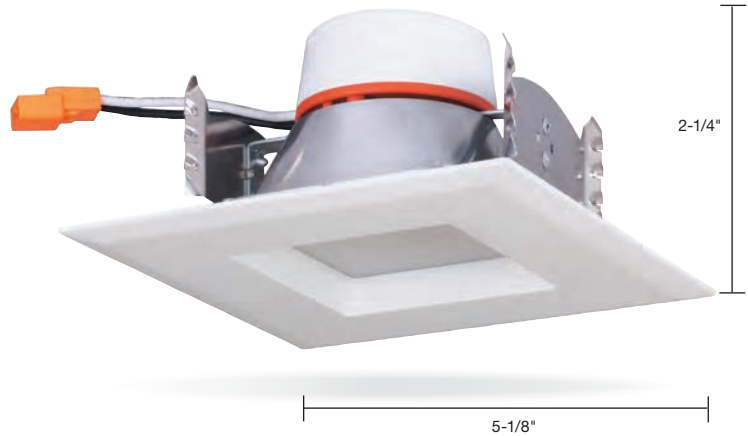

LED RECESSED DOWNLIGHT RETROFITS

4" LED square trim recessed downlight retrofits

- Residential
- Office
- Retail
- Hospitality
- 45 Watt replacement uses only 9 Watts
- Direct replacement for reflector lamps
- Durable die-cast finish
- Dimmable***
- Wet location
- c-UL-us Classified
- JA8-2016
- CEC/T20 Compliant
- Long life—50,000 hours
- ENERGY STAR® certified*
- 5 Year warranty

E26 Adapter included (S9001)
GU24 Adapter sold separately (S8999)
GU10 Adapter sold separately (S9000)
Fits in round cans

4" LED Square Trim Recessed Downlight Retrofits

Item Number	Lamp Description	W	V	CRI	CCT	Lm	Bm	M.O.L. (Inches)	Life/Hrs.	UPC	Pack
S29756■	9WLED/4/SQ/27K/120V	9	120	90	2700K	600	90°	4	50K	045923297564	24/1
S29757■	9WLED/4/SQ/30K/120V	9	120	90	3000K	600	90°	4	50K	045923297571	24/1
S29758■	9WLED/4/SQ/40K/120V	9	120	90	4000K	600	90°	4	50K	045923297588	24/1
S29759*	9WLED/4/SQ/50K/120V	9	120	90	5000K	600	90°	4	50K	045923297595	24/1

*** Consult Satco or visit www.satco.com for an up to date dimmer compatibility list. ■ Also T24 compliant.