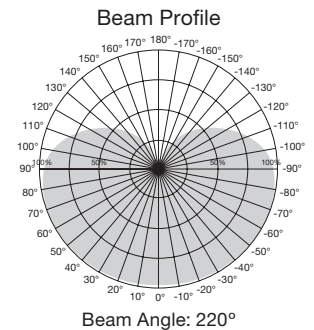

Low voltage 9 Watt LED A19 lamps

- 60 Watt incandescent replacement, uses only 9 Watts
- RVs and campers
- Marine applications
- High efficiency—reduces drain on battery
- 12-34V DC
- 800 Lumens
- Long life—25,000 hours
- 3 Year warranty