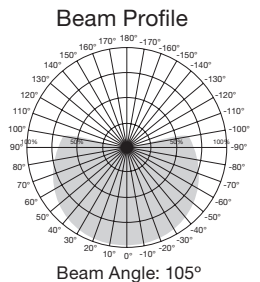

Satco 9.5W BR30 LED reflectors 80 & 90 CRI

- 65BR30 replacement uses only 9.5 Watts
- Indoor residential and commercial lighting
- Display lighting
- New one piece, lighter weight design
- Dimmable
- Long life—25,000 hours
- ENERGY STAR certified*
- 3 Year warranty