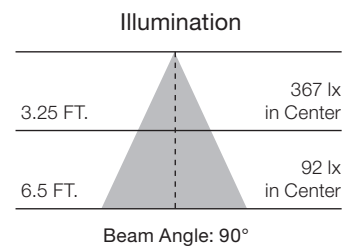

LED RECESSED DOWNLIGHT RETROFITS

5"/6" LED recessed downlight retrofits

- Residential
- Office
- Retail
- Hospitality
- Direct replacement for reflector lamps
- High efficiency/environmentally friendly
- Dimmable***
- Wet location
- c-UL-us Classified
- Long life—35,000 hours
- ENERGY STAR® certified*
- 5 Year warranty**

E26 Adapter included

This retrofit is for use with recessed housings with an E26 socket only.

5"/6" LED Recessed Downlight Retrofits

Item Number	Lamp Description	W	V	CRI	CCT	Lm	Bm	M.O.L. (Inches)	Life/Hrs.	UPC	Pack/Master
S29312*	9.8WLED/RDL/5-6/27K/120V	9.8	120	90	2700K	650	90°	2 5/16	35K	045923293122	12/1
S29313*	9.8WLED/RDL/5-6/30K/120V	9.8	120	90	3000K	650	90°	2 5/16	35K	045923293139	12/1
S29314*	9.8WLED/RDL/5-6/40K/120V	9.8	120	90	4000K	650	90°	2 5/16	35K	045923293146	12/1
S29315*	9.8WLED/RDL/5-6/50K/120V	9.8	120	90	5000K	650	90°	2 5/16	35K	045923293153	12/1

*** Consult Satco or visit www.satco.com for an up to date dimmer compatibility list.

** See separate warranty for complete terms and conditions.