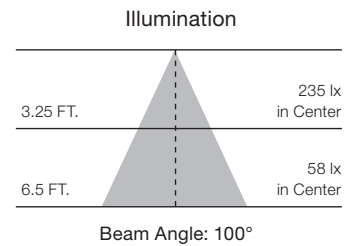

LED DIRECT WIRE DOWNLIGHTS

4" LED direct wire downlights

- Residential
- Office
- Retail
- Hospitality
- Drop ceilings
- Remodeling
- Direct replacement for 45 Watt reflector lamps uses only 7 Watts
- Integrated j-box for direct wire installation saves time and materials
- Wet location
- Dimmable***
- c-UL-us listed
- Long life—40,000 hours
- ENERGY STAR® certified*
- 5 Year warranty

Highlights

- Easy install spring clips
- IC rated
- Low profile
- No recessed can required

4" LED Direct Wire Downlights

Item Number	Lamp Description	W	V	CRI	CCT	Lm	Bm	M.O.L. (Inches)	Life/Hrs.	UPC	Pack
S29011*	7WLED/DW/RDL/4/27K/120V	7	120	83	2700K	550	100°	2 ¾	40K	045923290114	12/1
S29012*	7WLED/DW/RDL/4/30K/120V	7	120	83	3000K	550	100°	2 ¾	40K	045923290121	12/1
S29013*	7WLED/DW/RDL/4/40K/120V	7	120	83	4000K	550	100°	2 ¾	40K	045923290138	12/1
S29021*	7WLED/DW/RDL/4/50K/120V	7	120	83	5000K	550	100°	2 ¾	40K	045923290213	12/1

*** Consult Satco or visit www.satco.com for an up to date dimmer compatibility list.