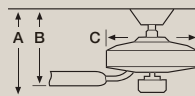

HANGING MEASUREMENTS:
WITH 6" DOWNROD
A - 19.00" / B - 10.00" / C - 15.00"
WITH 12" DOWNROD
A - 25.00" / B - 16.00" / C - 15.00"

Indoor/Outdoor

W