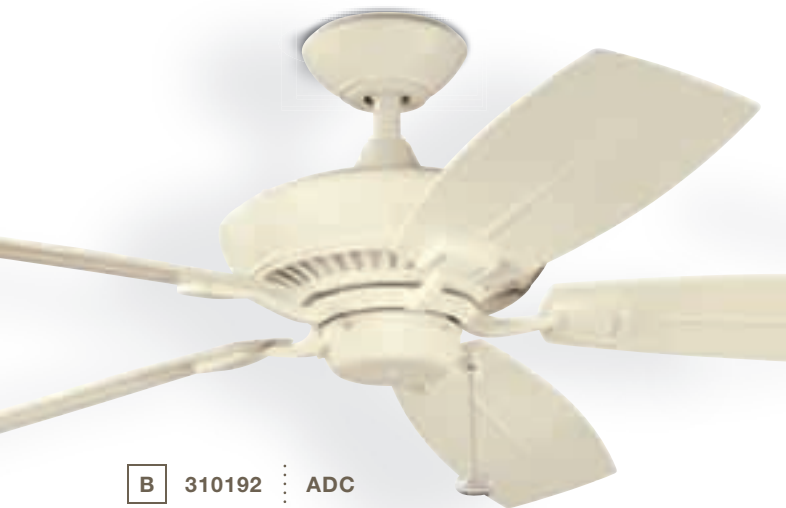

Canfield™ Patio Outdoor Ceiling Fan

B 310192 : ADC

- **310192 ADC**
  Adobe Cream™ Finish and Reversible Adobe Cream™/Maple Blades
- **310192 TZP**
  Tannery Bronze® Finish with Reversible Cherry/Medium Walnut Blades
- **310192 WSP**
  Weathered Steel Finish and Reversible Medium Walnut/Teak Blades
- **310192 WCP**
  Weathered Copper Finish and Reversible Dark Walnut/Medium Walnut Blades

52"

BLADE SWEEP

172 x 20mm Motor

HANGING MEASUREMENTS:
WITH 4" DOWNROD
A - 13.45" / B - 10.70" / C - 12.60"

Indoor/Outdoor