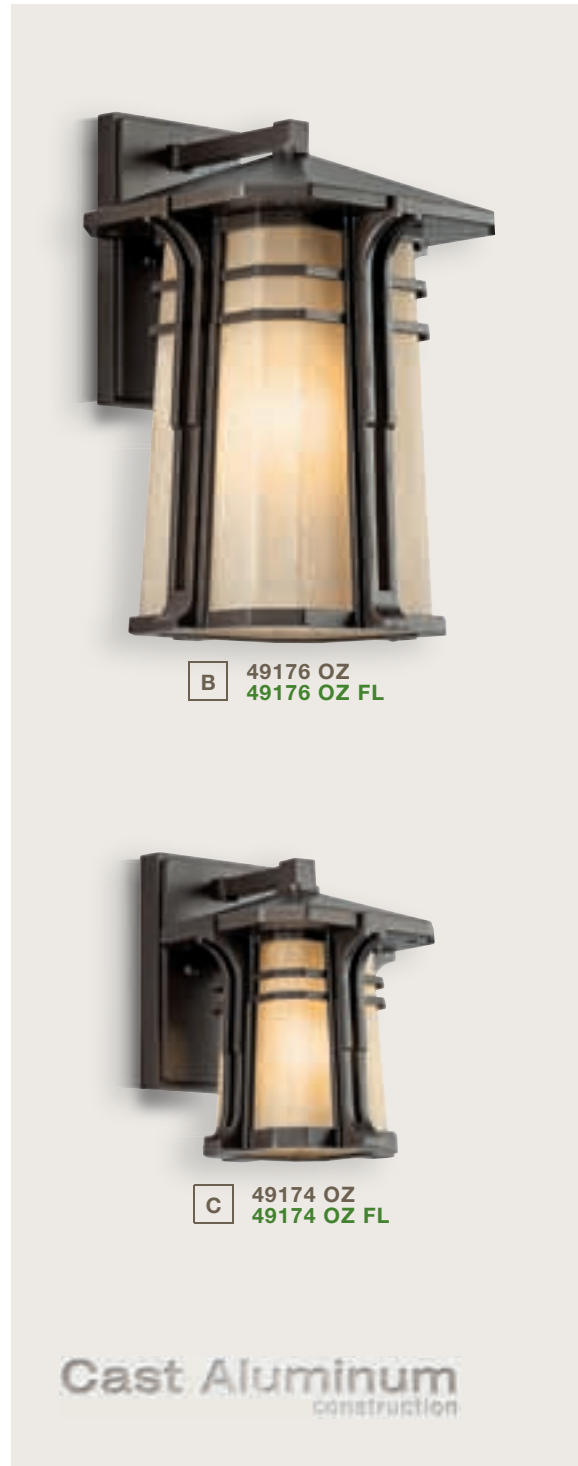

North Creek™

Incandescent | Energy Efficient

Olde Bronze® Finish and
Light Umber-Etched Seedy Glass

A 49177 OZ
49177 OZ FL

B 49176 OZ
49176 OZ FL

C 49174 OZ
49174 OZ FL

Cast Aluminum
construction

D 49181 OZ
49181 OZ FL