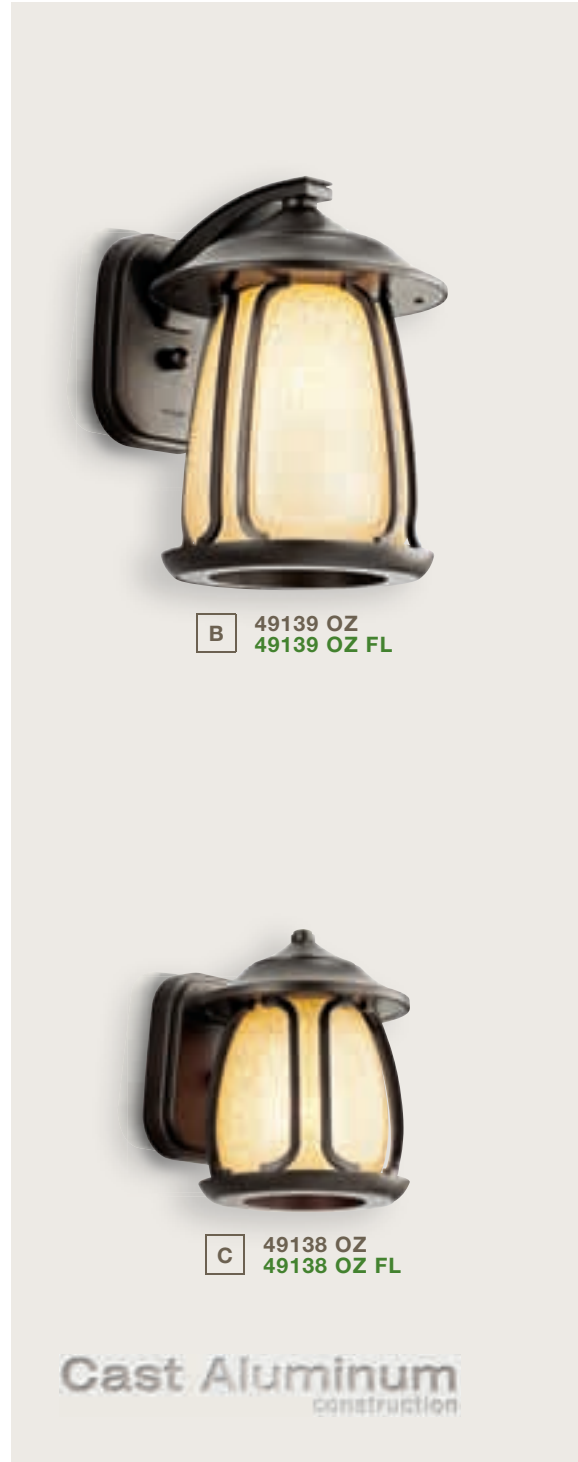

Measurements shown in inches. U.S. Patent Pending: A, B, C

Pasadena

Incandescent | Energy Efficient

Olde Bronze® Finish and
Feathered Cream Glass

A 49140 OZ
49140 OZ FL

B 49139 OZ
49139 OZ FL

C 49138 OZ
49138 OZ FL