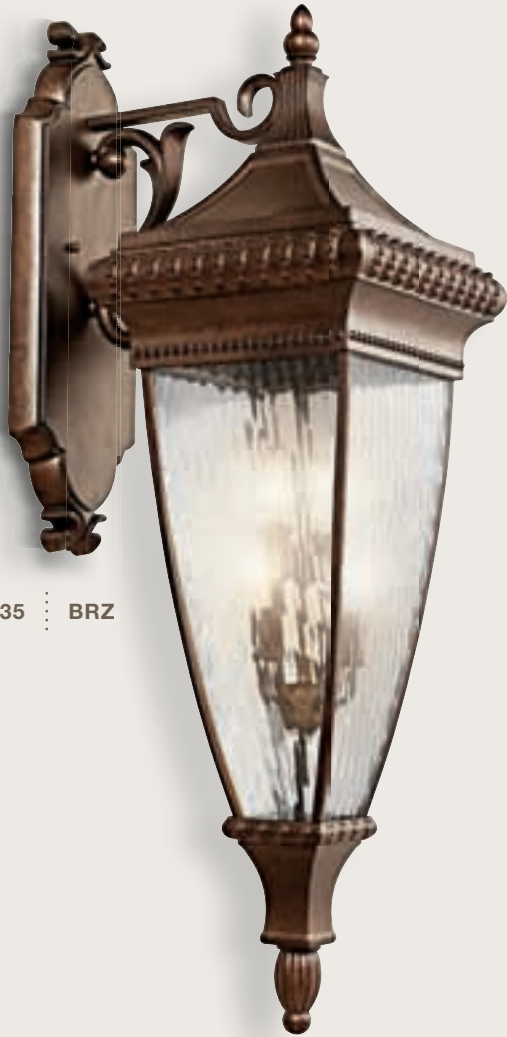

Venetian Rain™

Burnished Bronze™ Finish
and Vertical Rain Glass

A 49135 BRZ