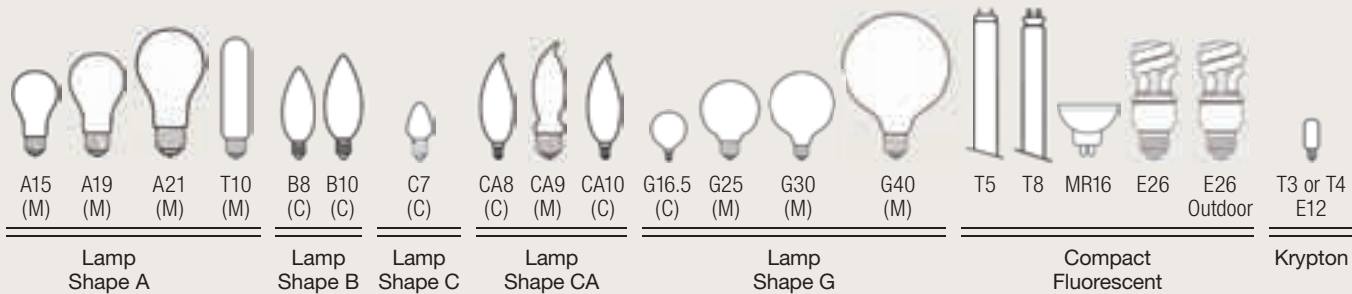

Light Bulb Reference

Incandescent and Compact Fluorescent Light Bulbs

Compact Fluorescent Bulbs (CFL)

Look for this symbol throughout our catalog. This symbol indicates the products best suited for Indoor use with self-ballasted, compact fluorescent lamps sold through electrical distributors and lighting showrooms across the U.S.

This symbol indicates the product best suited for Outdoor use with self-ballasted, compact fluorescent lamps sold through electrical distributors and lighting showrooms across the U.S.

If a light fixture is connected to a dimmer or 3-way switch, you'll need to use a qualified CFL designed to work in these applications. Make sure to look for CFLs that specify use with dimmers or 3-way switches.

Equivalent Light Output

To determine which qualified CFL light bulbs will provide the same amount of light as your current incandescent light bulbs, consult the following chart:

Incandescent Light Bulbs Watts (W)	Incandescent Minimum Light Output Lumens	Common CFL Light Bulbs Watts (W)
40	450	9-13
60	800	13-15
75	1,100	18-25
100	1,600	23-30
150	2,600	30-52

Fluorescent Lamps

Product ID	Description	
4013	Replacement Ballast	
4014	Replacement Lamp	
4020	Replacement Lamp, PLS 13, G24q-1 Base	
4021	Replacement Lamp, PLS 18, G24q-2 Base	
4023	Replacement Lamp, PLT 13, G24q-1 Base	
4024	Replacement Lamp, PLT 18, G24q-2 Base	
4025	Replacement Lamp, PLC 13, G24q-1 Base	
4026	Replacement Lamp, PLC 18, G24q-2 Base	
4027	Replacement Lamp, PLA 13, G24q-1 Base	
4037	Replacement Lamp, PLG 18, G24q-2 Base	

Product ID	Description	
4028	Replacement Lamp, 2C T6 40W, G10q Base	
4029	Replacement Lamp, 2C T6 55W, G10q Base	
4030	Replacement Lamp, 2C T6 70W, G10q Base	
4031	Replacement Ballast, SU13, G24q-1 Base	
4032	Replacement Ballast, SU18, G24q-2 Base	
4034	Replacement Ballast, 40W circline, G10q Base	
4035	Replacement Ballast, 55W circline, G10q Base	
4036	Replacement Ballast, 70W circline, G10q Base	
4043	Replacement Lamp, PBCFS1350, 13W, GU24	
4044	Replacement Lamp, PBCFS1850, 18W, GU24	
4045	Replacement Lamp, PBCFS2670, 26W, GU24	

Halogen Lamps

Product ID	Description
5901 CLR	Clear 50W T-3 Double Contact, Bayonet Base, Tungsten (Suitable for use with all Kichler lights requiring Halogen Lamps)
5902 FST	Frosted 50W GU10 Halogen Lamp
5903 CLR	Clear 100W T-3 Mini-Can Base, Tungsten Halogen Lamp
5904 CLR	Clear 20W T-3 Candelabra Based Krypton Lamp
5904 FST	Frosted 20W T-3 Candelabra Based Krypton Lamp
5905 CLR	Clear 60W T-3 Candelabra Based Krypton Lamp

Product ID	Description
5905 FST	Frosted 60W T-3 Candelabra Based Krypton Lamp
5907 CLR	Clear 40W T-3 Candelabra Based Krypton Lamp
5907 FST	Frosted 40W T-3 Candelabra Based Krypton Lamp
5908 FST	Frosted 60W G9 Halogen Lamp
5909	50W MR16 Shielded GU10 Lamp
5910 CLR	Clear 75W T-3 Mini-Can Base, Tungsten Halogen Lamp