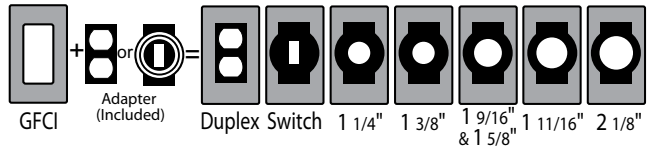

ML400G

Out For Use

EXPANDS

out to **3 1/2"**
WHILE-IN-USE

Cut-Away View

8 in 1
CONFIGURATIONS

ML450G

Out For Use

EXPANDS

out to **3 1/2"**
WHILE-IN-USE

Cut-Away View

16 in 1
CONFIGURATIONS

TAYMAC ITEM NUMBER	UPC NUMBER	TYPE	DEPTH	COLOR	SHELF PACK	SHELF PACK WEIGHT lbs.
1-Gang Device Covers						
Flat Expandable In-Use Covers						
ML400G	0-92326-11059-4	8-in-1 Flat Expandable	1" to 3.5"	Gray	10	4.10
ML400GA	0-92326-11162-1	8-in-1 Flat Expandable w/ Round Box Adaptor	1" to 3.5"	Gray	8	4.04
ML450G	0-92326-11186-7	16-in-1 Flat Expandable Vertical/Horizontal	1" to 3.5"	Gray	10	4.45
ML450GA	0-92326-11239-0	16-in-1 Flat Expandable Vertical/Horizontal w/ Round Box Adaptor	1" to 3.5"	Gray	8	4.32