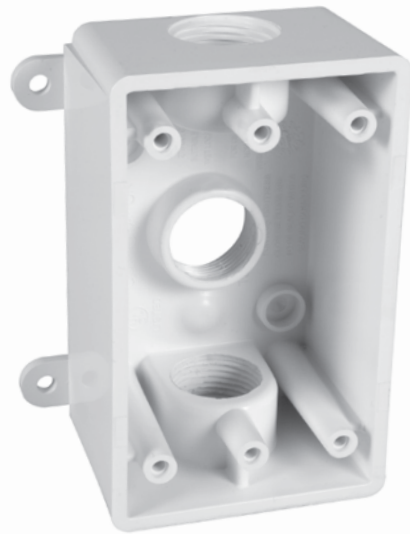

PLASTIC OUTLET BOXES

RECTANGULAR OUTLET BOXES

• Durable High Impact PVC Construction

• Can Be Used For 1/2" and 3/4" Conduit

• Includes 3/4" Closure Plugs and Reducer Bushings

PSB37550GY

PSB37550WH

PDB77550GY