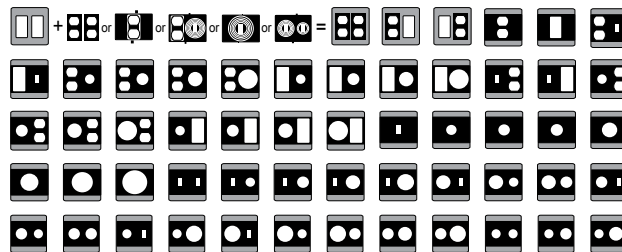

Multiple combinations of duplex, GFCI, switch, and rounds: 1 1/4", 1 3/8", 1 9/16", 1 5/8", 1 11/16", 2 1/8", 2 1/4", 2 7/16"

TAYMAC ITEM NUMBER	UPC NUMBER	TYPE	DEPTH	COLOR	SHELF PACK	SHELF PACK WEIGHT lbs.
In-Use Cover						
1-Gang						
MX3200S	0-92326-10476-0	Vertical 8-in-1	3.5"	Gray	4	4.05
MX3300S	0-92326-10474-6	Horizontal 8-in-1	3.5"	Gray	4	7.15
2-Gang						
MX6200S	0-92326-10483-8	1 or 2-Device 55-in-1	3.5"	Gray	4	6.30