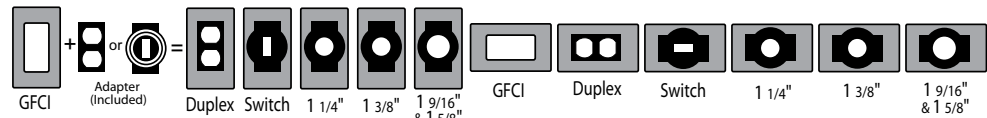

MX1050S

MX1050Z

MX1050W

MX1250S

MX1250Z

MX1250W

12ⁱⁿ1
CONFIGURATIONS

TAYMAC ITEM NUMBER	UPC NUMBER	TYPE	COLOR	SHELF PACK	SHELF PACK WEIGHT lbs.
1-Gang Device Covers					
Flat Covers					
MX1050S	0-92326-11065-5	Vertical	Gray	20	6.07
MX1050Z	0-92326-11066-2	Vertical	Bronze	20	6.07
MX1050W	0-92326-11067-9	Vertical	White	20	6.07
MX1250S	0-92326-11068-6	Horizontal	Gray	20	6.35
MX1250Z	0-92326-11069-3	Horizontal	Bronze	20	6.35
MX1250W	0-92326-11070-9	Horizontal	White	20	6.35