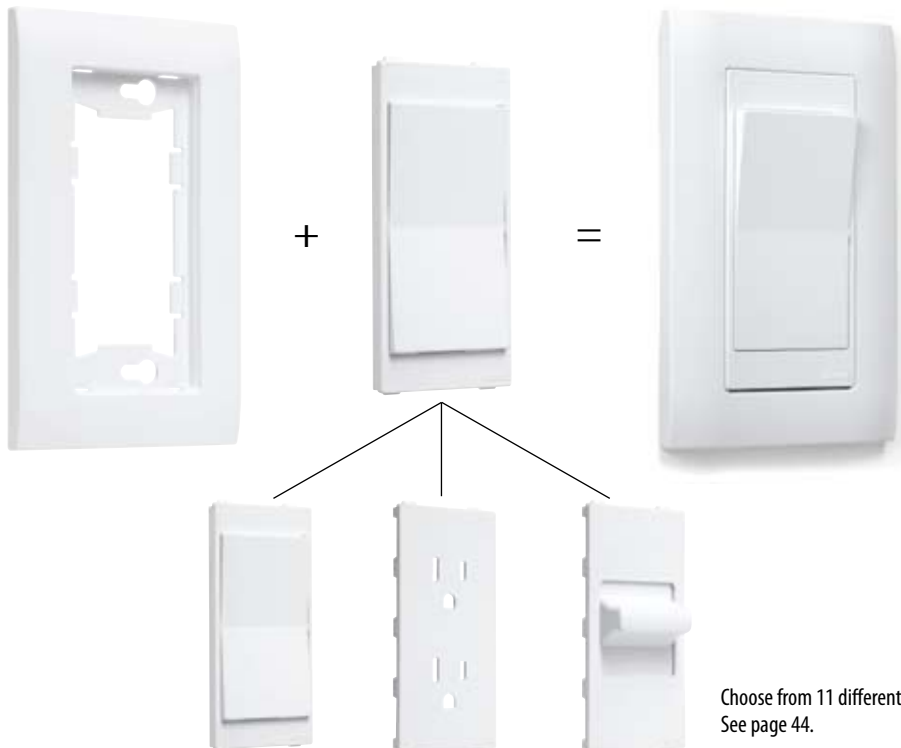

ALLURE WALL PLATES

ALLURE

ALLURE WALL PLATES

Allure™ wall plates cover outdated, mismatched receptacles; transforming them to a clean-line, sleek, contemporary look with no visible screws.

- Use one plate with different inserts to fit every combination of outlet and switch.
- Upgrade the look of your home in seconds with the innovative style of Allure™ designer wall plates.
- Allure™ designer wall plates are quick and easy to install, in under a minute, with no electrical work.
- Allure™ saves time and money by covering your existing devices instead of replacing.

ALLURE™
WALL PLATES RE-INVENTED

Transform Your Old Outlets to Upgraded Screwless Style In Seconds

Visit: www.allureplates.com for more info & instructional videos

Wall Plate Frame

Choose the proper insert

Install for upscale finished look

Choose from 11 different inserts.
See page 44.

ALLURE WALL PLATES

ALLURE WALL PLATE FEATURES

- No Electrical Work
- Designer Upgrade in Seconds
- Dramatic Cost Savings
- Quick & Easy to Install
- Elegant Screwless Look
- Saves Time & Money
- Improves Home Value
- Modular Wall Plates