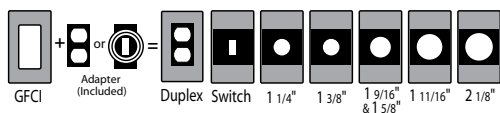

METAL IN-USE COVERS

UNIVERSAL DEVICE COVERS

• Superior Commercial Quality Die-Cast Metal Construction

• LISTED & 2008 NEC® Compliant

• Patented Quick-Fit™ Keyhole Mounting System Allows Installation In Under a Minute

• Patented Universal-Fit™ Technology

• Mounting Hardware, Gasket and Installation Instructions included

• Meets or Exceeds Extra Duty Specifications

• Lockable Tab

8ⁱⁿ1
CONFIGURATIONS

8ⁱⁿ1
CONFIGURATIONS

55ⁱⁿ1
CONFIGURATIONS

Multiple combinations of duplex, GFCI, switch, and rounds: 1 1/4", 1 3/8", 1 9/16", 1 5/8", 1 11/16", 2 1/8", 2 1/4", 2 7/16"

TAYMAC ITEM NUMBER	UPC NUMBER	TYPE	DEPTH	COLOR	SHELF PACK	SHELF PACK WEIGHT lbs.
In-Use Cover						
1-Gang						
MX3200S	0-92326-10476-0	Vertical 8-in-1	3.5"	Gray	4	4.05
MX3300S	0-92326-10474-6	Horizontal 8-in-1	3.5"	Gray	4	7.15
2-Gang						
MX6200S	0-92326-10483-8	1 or 2-Device 55-in-1	3.5"	Gray	4	6.30