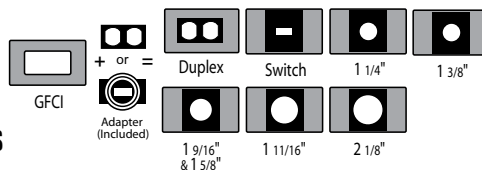

MX6200S

55ⁱⁿ1
CONFIGURATIONS

Multiple combinations of duplex, GFCI, switch, and rounds: 1 1/4", 1 3/8", 1 9/16", 1 5/8", 1 11/16", 2 1/8", 2 1/4", 2 7/16"

TAYMAC ITEM NUMBER	UPC NUMBER	TYPE	DEPTH	COLOR	SHELF PACK	SHELF PACK WEIGHT lbs.
In-Use Cover						
1-Gang						
MX3200S	0-92326-10476-0	Vertical 8-in-1	3.5"	Gray	4	4.05
MX3300S	0-92326-10474-6	Horizontal 8-in-1	3.5"	Gray	4	7.15
2-Gang						
MX6200S	0-92326-10483-8	1 or 2-Device 55-in-1	3.5"	Gray	4	6.30