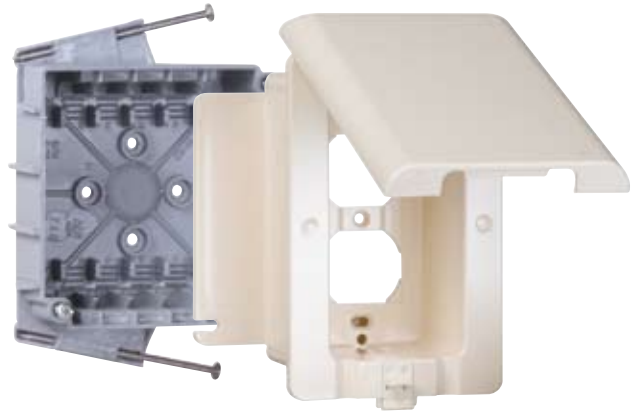

RECESSED COVERS

RECESSED IN-USE COVERS

- More Stylish and Safe Than Ordinary Outlets
- Hides Unsightly Plugs
- Accepts Paint and Wallpaper
- Tamper Resistant
- Weatherproof While-In-Use
- LISTED & Meets OSHA and NEC® Requirements

RECESSED COVERS

TayMac recessed receptacle covers are designed to hide electrical outlets while creating a clean wall surface and increased safety. The cover is made from a specially engineered material that can easily be painted or wallpapered. TayMac recessed covers are suitable for interiors and exteriors, both commercial or residential, and have a weatherproof rating while in use. Recessed makes work areas safe while keeping a clean and sleek design. The neutral bone (off-white) color can easily be painted or wallpapered to match any setting.

BENEFITS OF RECESSED COVERS

- Assures that household items such as small kitchen appliances, power tools, holiday lights, and garden lights remain plugged in.
- Furniture and decorative art can be placed flush against the wall without the ends of cords getting crushed or bent.
- Offers parents greater protection for their young children with the unique latching cover.
- Increases safety in commercial locations with busy foot traffic, such as airport terminals, hotel lobbies, and restaurants.
- Prevents office computers and machines from accidentally becoming unplugged.

71202

TAYMAC ITEM NUMBER	UPC NUMBER	TYPE	COLOR	SHELF PACK	SHELF PACK WEIGHT lbs.
1-Gang Device Covers					
Recessed In-Use Cover					
71202	0-92326-71202-6	Duplex/GFCI	Bone (Off White)	1	0.65
71204	0-92326-71204-0	Duplex/GFCI	Bone (Off White)	1	0.65
71206	0-92326-71206-4	Duplex/GFCI	Bone (Off White)	1	0.65