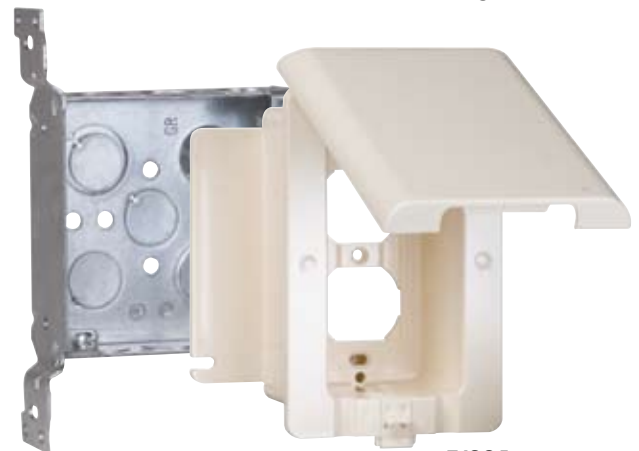

RECESSED COVERS

RECESSED IN-USE COVERS

- More Stylish and Safe Than Ordinary Outlets
- Hides Unsightly Plugs
- Accepts Paint and Wallpaper
- Tamper Resistant
- Weatherproof While-In-Use
- LISTED & Meets OSHA and NEC® Requirements

RECESSED COVERS

TayMac recessed receptacle covers are designed to hide electrical outlets while creating a clean wall surface and increased safety. The cover is made from a specially engineered material that can easily be painted or wallpapered. TayMac recessed covers are suitable for interiors and exteriors, both commercial or residential, and have a weatherproof rating while in use. Recessed makes work areas safe while keeping a clean and sleek design. The neutral bone (off-white) color can easily be painted or wallpapered to match any setting.

BENEFITS OF RECESSED COVERS

- Assures that household items such as small kitchen appliances, power tools, holiday lights, and garden lights remain plugged in.
- Furniture and decorative art can be placed flush against the wall without the ends of cords getting crushed or bent.
- Offers parents greater protection for their young children with the unique latching cover.
- Increases safety in commercial locations with busy foot traffic, such as airport terminals, hotel lobbies, and restaurants.
- Prevents office computers and machines from accidentally becoming unplugged.

71204

TAYMAC ITEM NUMBER	UPC NUMBER	TYPE	COLOR	SHELF PACK	SHELF PACK WEIGHT lbs.
1-Gang Device Covers					
Recessed In-Use Cover					
71202	0-92326-71202-6	Duplex/GFCI	Bone (Off White)	1	0.65
71204	0-92326-71204-0	Duplex/GFCI	Bone (Off White)	1	0.65
71206	0-92326-71206-4	Duplex/GFCI	Bone (Off White)	1	0.65