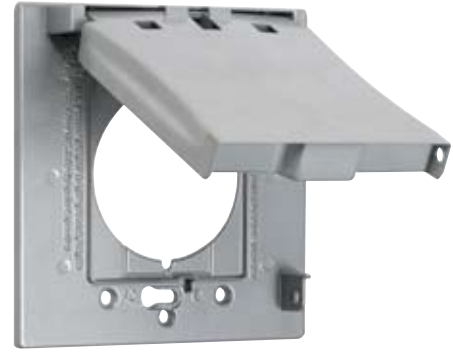

MX2150S

25ⁱⁿ1
CONFIGURATIONS