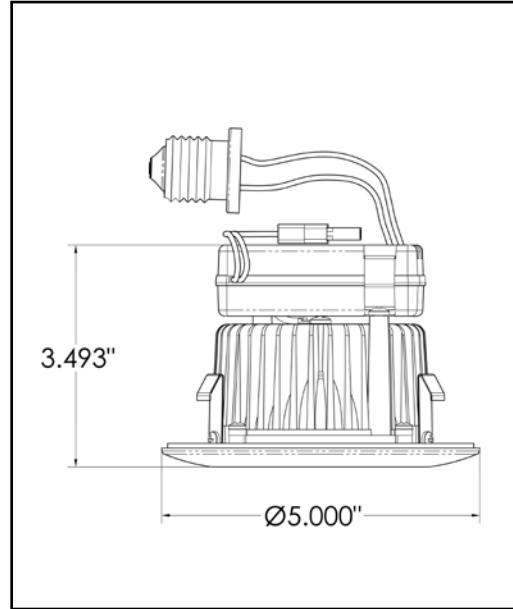

LED Recessed

White and Brushed Nickel Finish

Item	Description	W	H	Ext	Bulbs	Type	Watts/L	Features/Notes	Symbol
A	RTL67301-WH 6" LED Retrofit Trim	7.5	5		(LED)	14.5/650L	Dimmable		
B	RTL67301-BN 6" LED Retrofit Trim	7.5	5		(LED)	14.5/650L	Dimmable		
C	RTL47301-WH 4" LED Retrofit Trim	5	3.5		(LED)	8.3/400L	Dimmable		
D	RTL47301-BN 4" LED Retrofit Trim	5	3.5		(LED)	8.3/400L	Dimmable