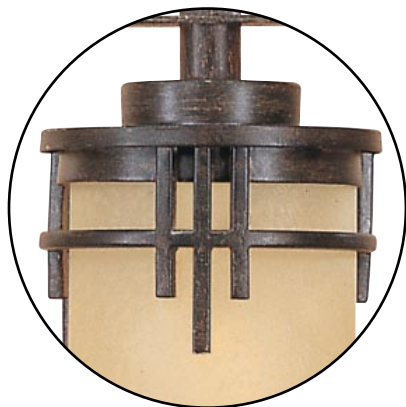

Mission Ridge

Warm Mahogany Finish with Goldenrod Glass

Distinctive Mission Design