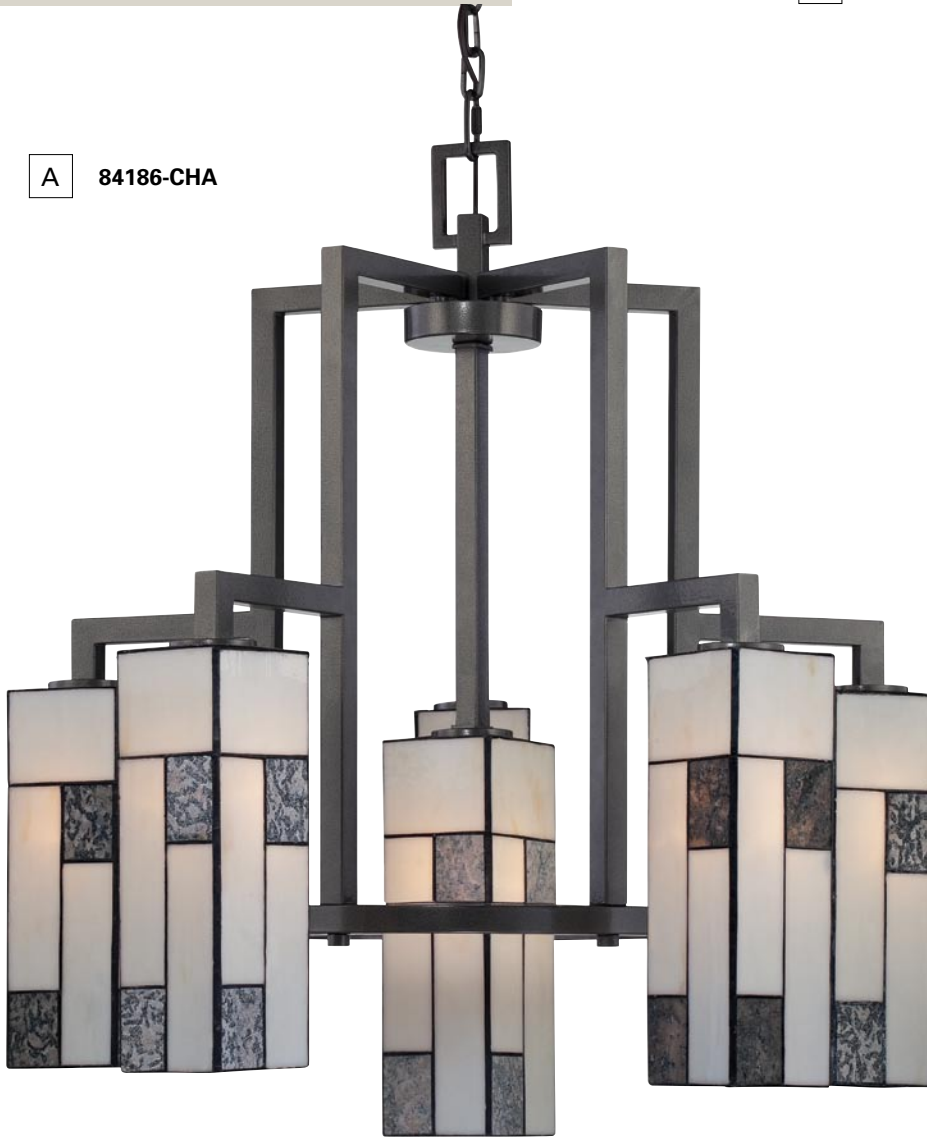

Bradley Collection

Charcoal Finish with Art Glass

The artisan detailed handwork in the glass shades creates a warm and inviting environment.

A 84186-CHA

B 84130-CHA