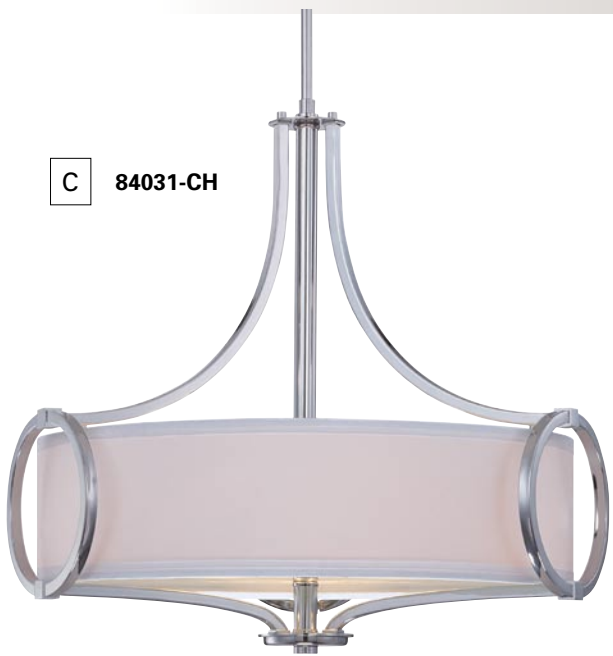

Mirage

Chrome Finish with White Opal Glass or White Fabric Shades

C 84031-CH