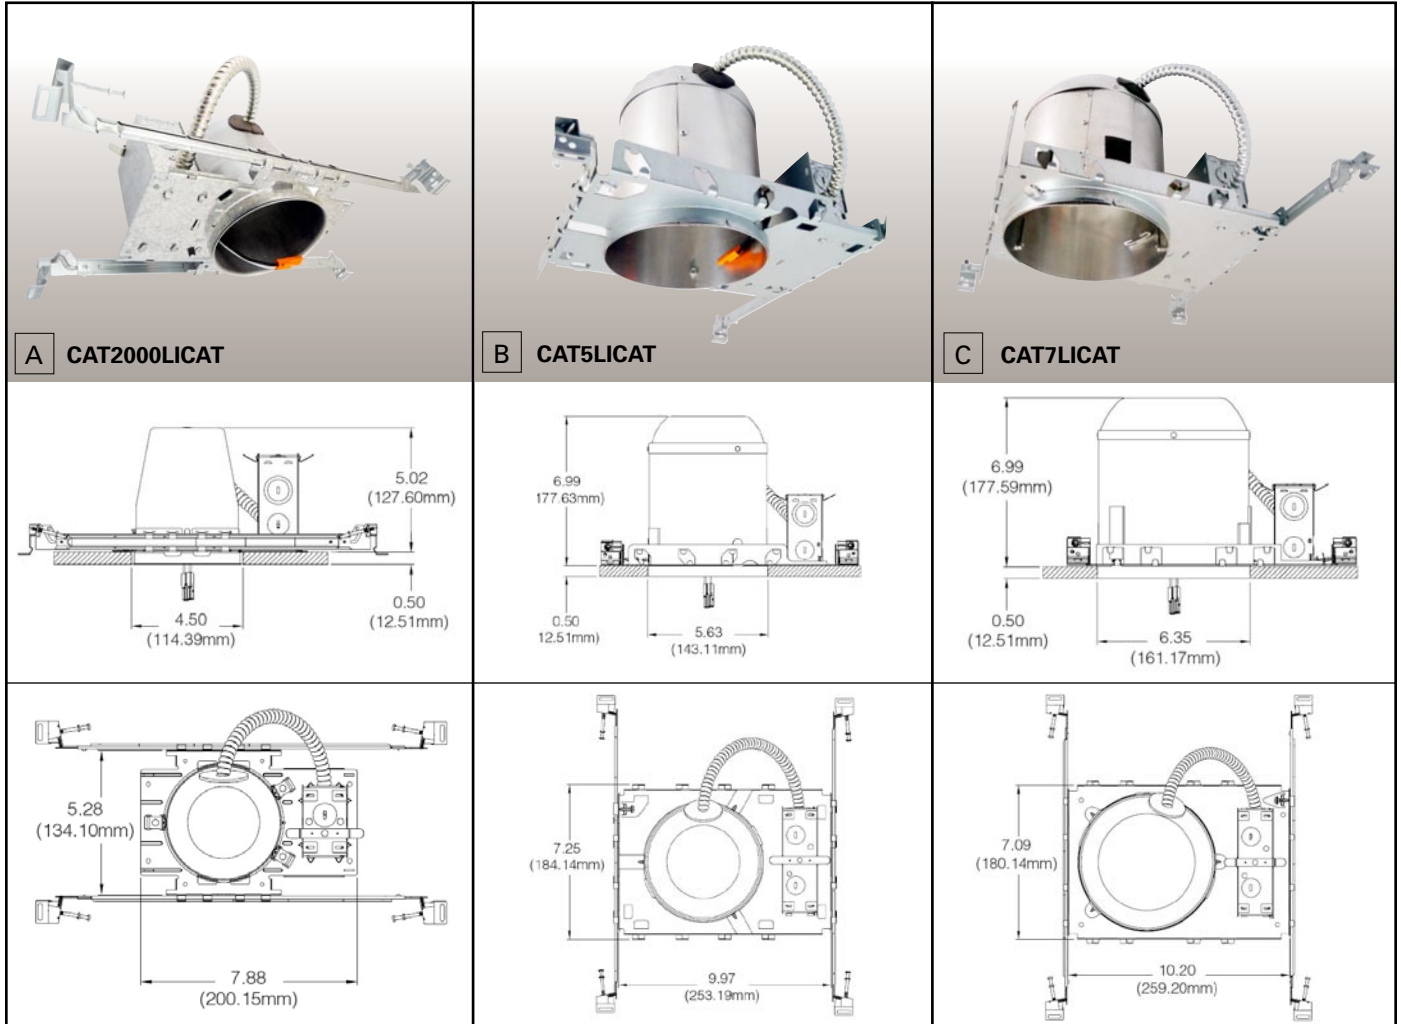

LED Recessed

New Construction Housing

Air Tight

- Rated for Air Tight construction when used with Air Tight rated trim.

Air Tight Housing

- Aluminum construction provides heat dissipation.
- Gasket prevents air flow from temperature controlled spaces.

Frame

- IC Rated
- Regressed Locking screw for securing hanger bars.
- Cutouts make it easy to crimp hanger bars in place.

Item	Description	W	H	Ext	Bulbs	Type	Watts	Features/Notes	Symbol
A	CAT2000LICAT	4"	LED New Con. Hous.	7.25	5.5	(LED)			T24
B	CAT5LICAT	5"	LED New Con. Hous.	10.5	7.5	(LED)			T24
C	CAT7LICAT	6"	LED New Con. Hous.	10.5	7.5	(LED)			T24