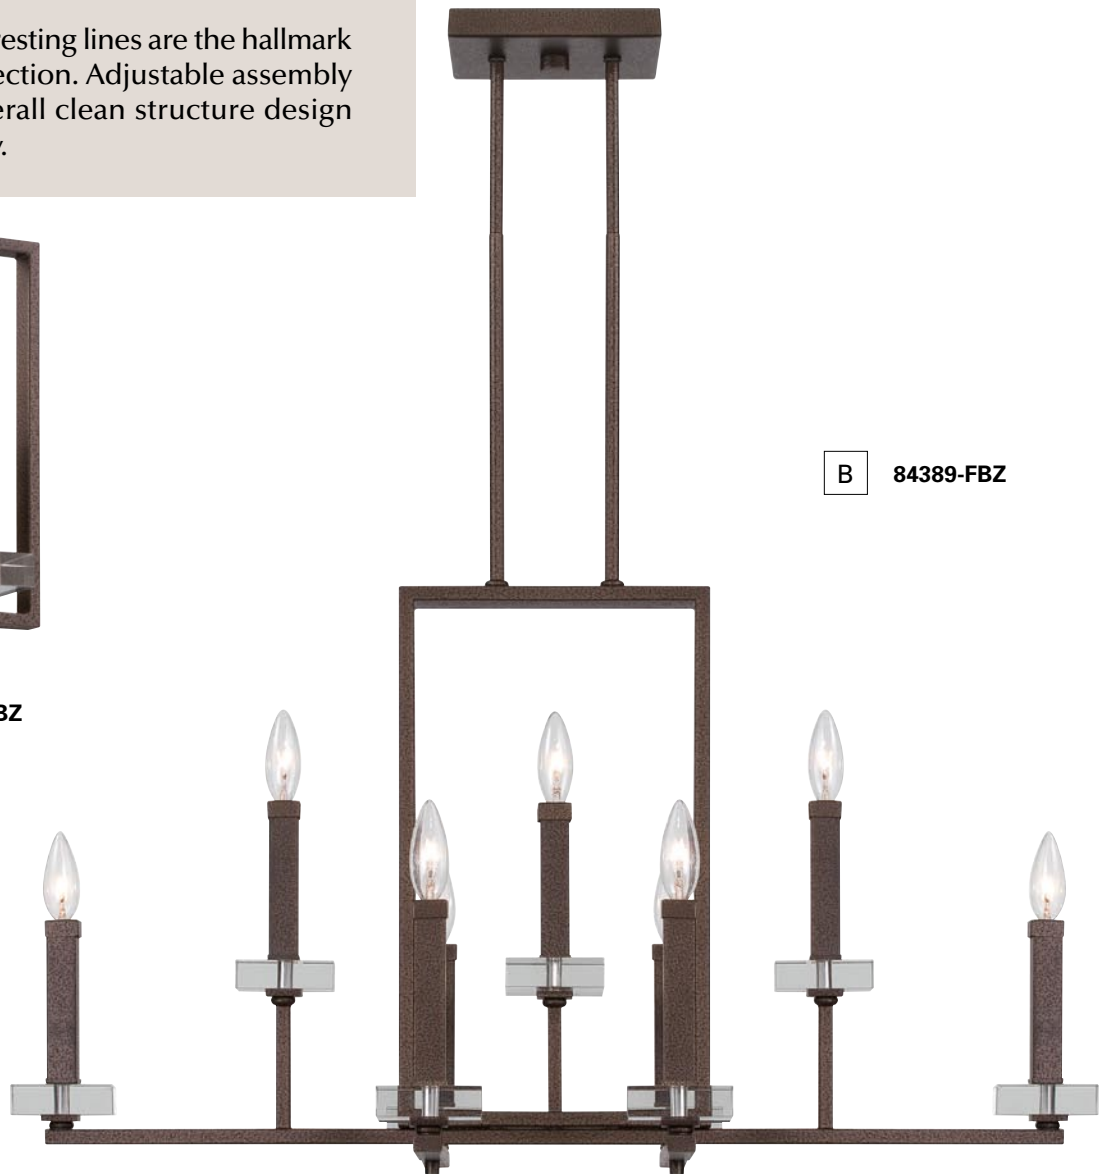

# Fieldhouse Collection

*Flemish Bronze Finish*

Clean strong interesting lines are the hallmark feature of this collection. Adjustable assembly enhances the overall clean structure design and adds flexibility.

**A** 84301-FBZ

**B** 84389-FBZ

Finish:  
**Flemish Bronze (FBZ)**

Canopy Detail

Item	Description	W	H	Ext	Bulbs	Type	Watts	Features/Notes	Symbol
A	84301-FBZ Wall Sconce	5	12.5	5	1	(C)	60		
B	84389-FBZ 9 Light Chandelier	36	68		9	(C)	60		