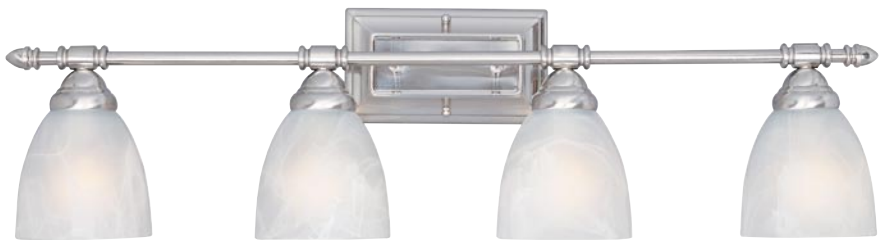

G 94004-SP
94004-ORB

Item	Family	W	H	Ext	Bulbs	Type	Watts	Features/Notes	Symbol	Page
A	98002-WM 98002-SP	Stratton	13.5	9	7.5	2	(M)	100		99
B	98003-WM 98003-SP	Stratton	21.5	10	7.5	3	(M)	100		99
C	98004-WM 98004-SP	Stratton	29.75	10	7.5	4	(M)	100		99
D	94001-ORB	Apollo	5	9	8.75	1	(M)	100		102
E	94002-ORB 94002-SP	Apollo	15.75	8.5	6.5	2	(M)	100		102
F	94003-ORB 94003-SP	Apollo	23.75	8.5	6.5	3	(M)	100		102
G	94004-ORB 94004-SP	Apollo	31.25	8.5	6.5	4	(M)	100		102