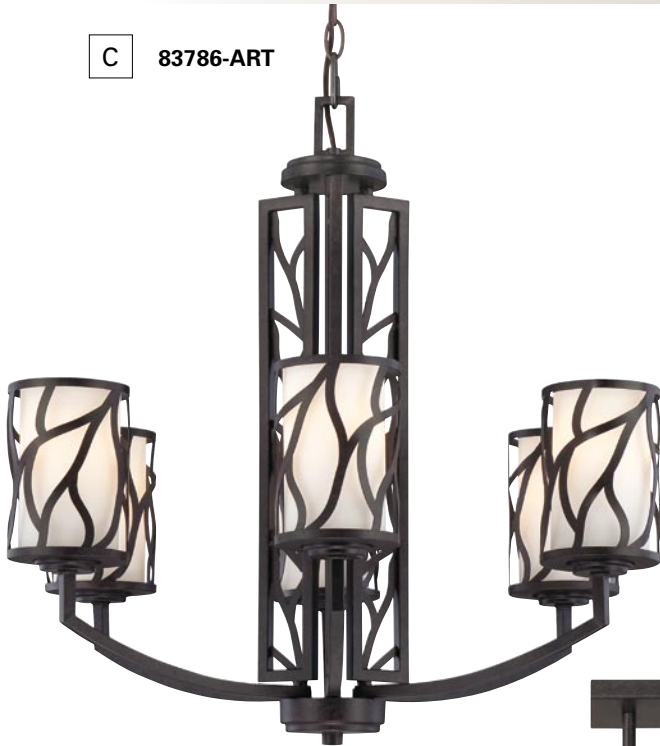

Modesto

Artisan Finish with White Opal Glass or White Fabric Shades

C 83786-ART