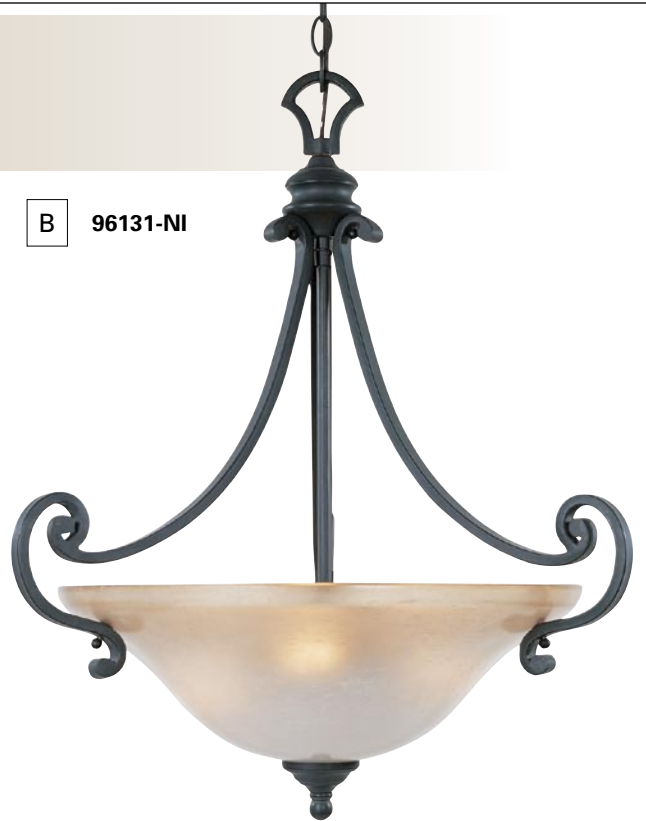

Barcelona Collection

Natural Iron Finish with Ochere Finished Glass

Hand forged softly scrolled ironworks captures the essence of the Old World charm.

B 96131-NI

Finish:
Natural Iron (NI)

Glass:
Ochere Finished