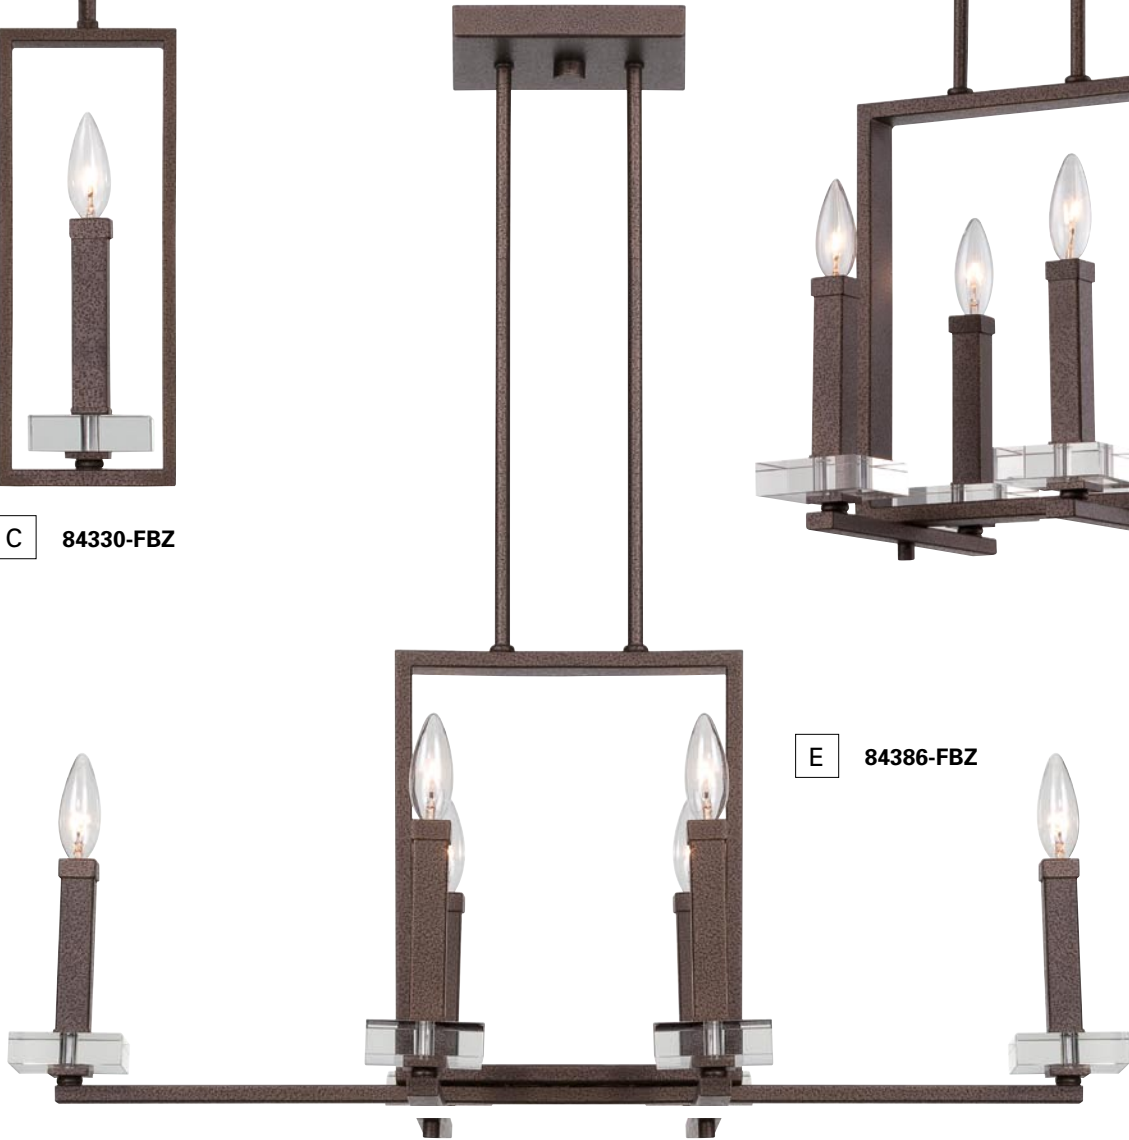

**A** 84301-FBZ

**B** 84389-FBZ

Finish:  
**Flemish Bronze (FBZ)**

Canopy Detail

Item	Description	W	H	Ext	Bulbs	Type	Watts	Features/Notes	Symbol
A	84301-FBZ Wall Sconce	5	12.5	5	1	(C)	60		
B	84389-FBZ 9 Light Chandelier	36	68		9	(C)	60		

# Fieldhouse

*Flemish Bronze Glass*

**C** 84330-FBZ

**D** 84384-FBZ

**E** 84386-FBZ

Item	Description	W	H	Ext	Bulbs	Type	Watts	Features/Notes	Symbol
C	84330-FBZ Mini Pendant	6.25	50.25		1	(C)	60		
D	84384-FBZ 4 Light Chandelier	12.5	63.25		4	(C)	60		
E	84386-FBZ 6 Light Chandelier	33	64		6	(C)	60		