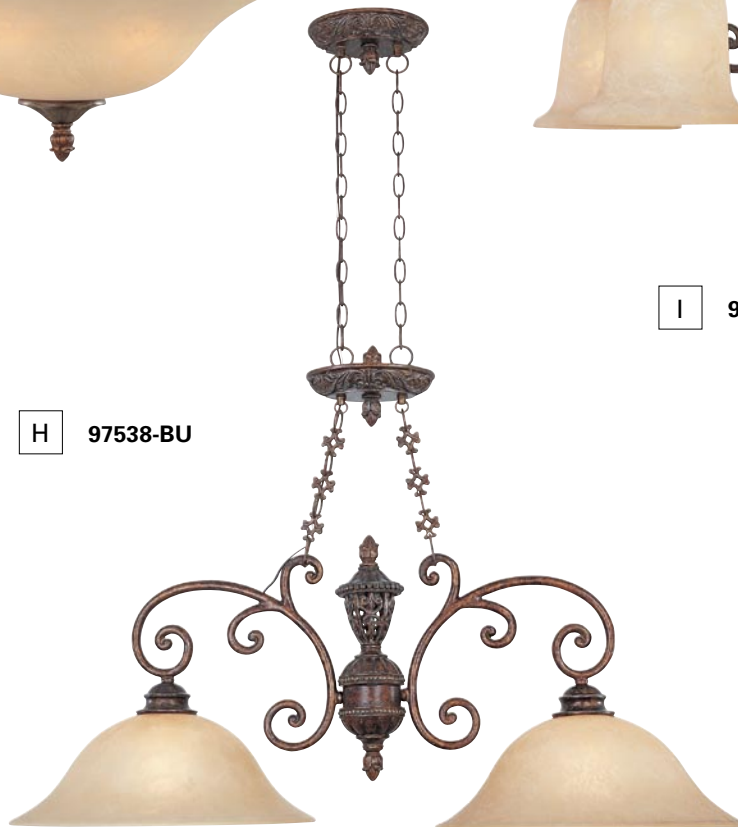

# Amherst

Burnt Umber Finish with Antique Harvest Beige Glass

**F** 97531-BU

**G** 97586-BU

**H** 97538-BU

**I** 97551-BU

Item	Description	W	H	Ext	Bulbs	Type	Watts	Features/Notes	Symbol
F	97531-BU 3L Inverted Pendant	25.25	30		3	(M)	100		Ⓢ
G	97586-BU 5L Down Chandelier	25.5	25.75		5	(M)	100		
H	97538-BU 2 Light Island	38	26.25		2	(M)	100		
I	97551-BU 3 Light Foyer	15	28.25		3	(C)	60		Ⓢ