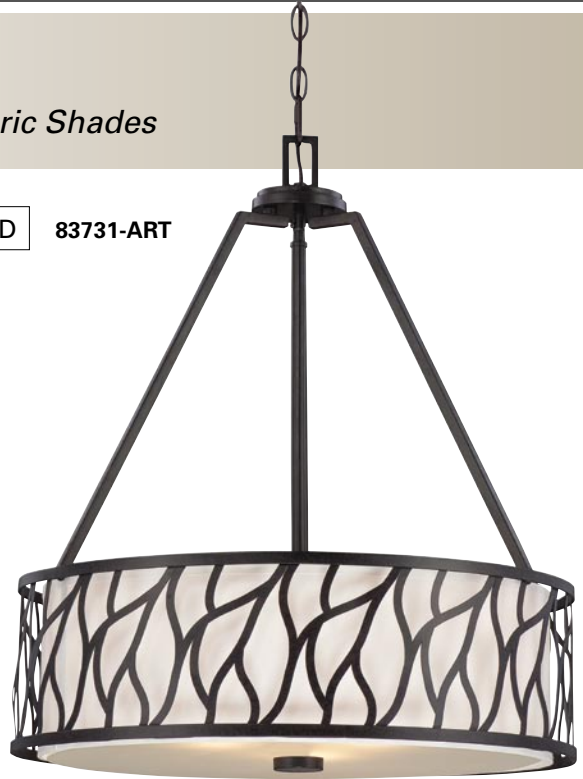

**B** 83789-ART

**A** 83711-ART

Finish:  
Artisan (ART)

Glass:  
White Opal

Shade:  
White Fabric

Canopy Detail

# Modesto

Artisan Finish with White Opal Glass or White Fabric Shades

C 83786-ART

D 83731-ART

E 83738-ART

Item	Description	W	H	Ext	Bulbs	Type	Watts	Features/Notes	Symbol
A	83711-ART Semi-Flush	14.5	10.5		3	(M)	60	White Fabric Shade	
B	83789-ART 9 Light Chandelier	30	31.5		9	(M)	100	White Opal Glass	Ⓢ
C	83786-ART 6 Light Chandelier	26	25		6	(M)	100	White Opal Glass	
D	83731-ART Pendant	22	25.25		3	(M)	100	White Fabric Shade	
E	83738-ART 3 Light Island	40	48.75		3	(M)	100	White Opal Glass	