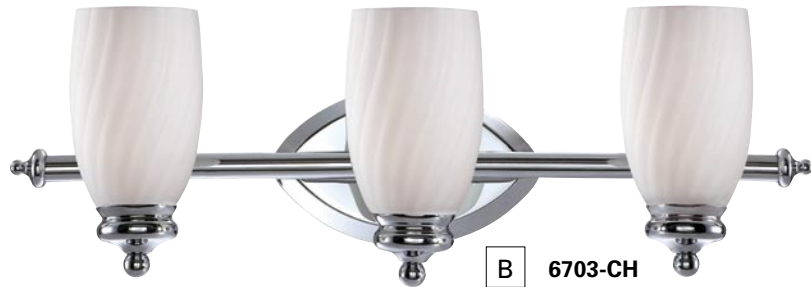

Bath, Vanity & Wall Sconces

Contemporary

Finish: Chrome
Glass: Frosted White Inside

Finish: Satin Platinum
Glass: Frosted White Inside

Item	Family	W	H	Ext	Bulbs	Type	Watts	Features/Notes	Symbol	
A	6701-CH	Belize	4.75	8.75	7.25	1	(M)	100		
B	6703-CH	Belize	23.25	8	6.75	3	(M)	100		
C	6704-CH	Belize	31.25	8	6.75	4	(M)	100		
D	6681-SP	Geneva	6	7	4.75	1	(H)	60	G9 Lamp	
E	6683-SP	Geneva	24	5	4.75	3	(H)	60	G9 Lamp	
F	6684-SP	Geneva	33	5	4.75	4	(H)	60	G9 Lamp