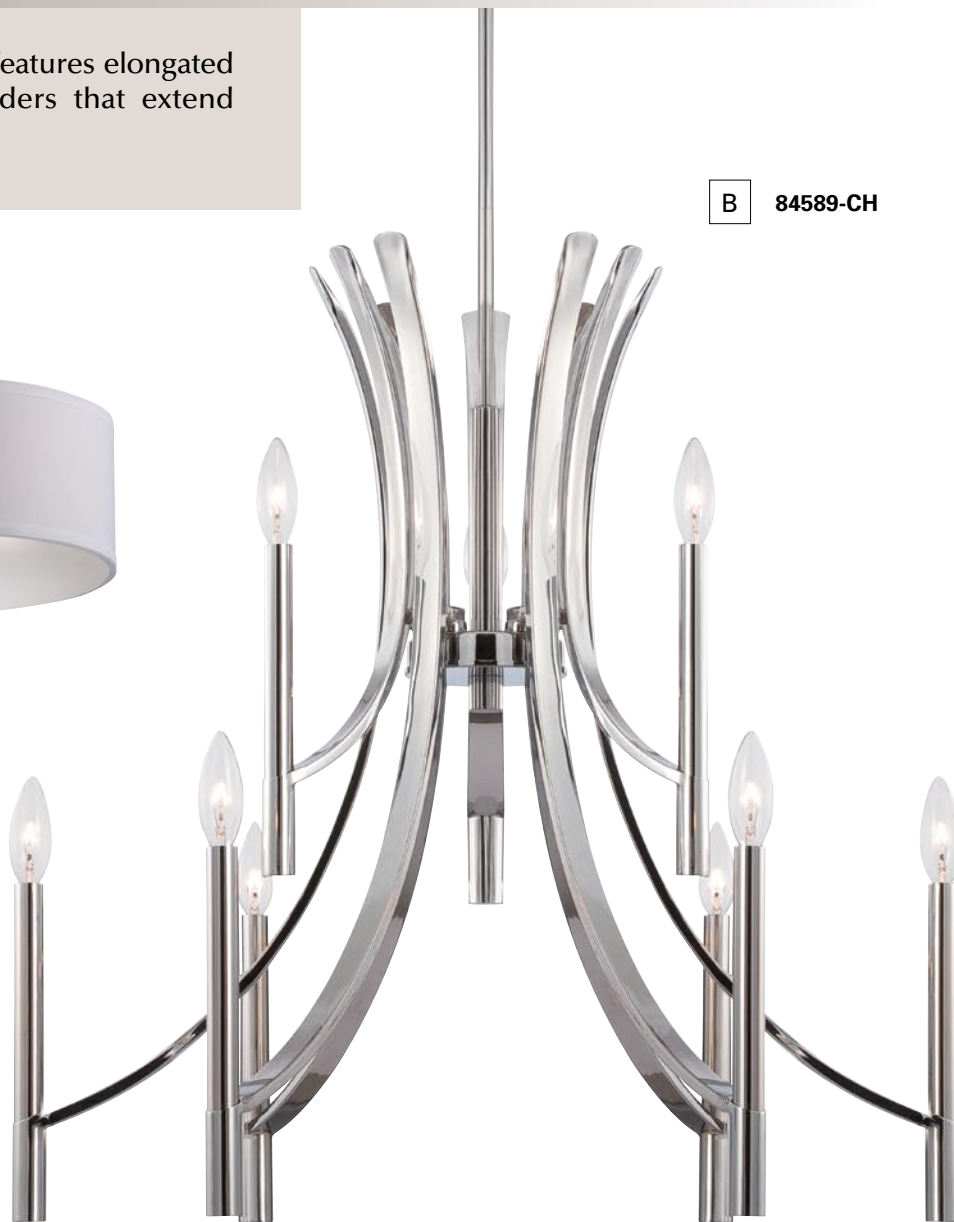

Finish:
Chrome (CH)

Shades:
White Fabric

Glass:
White Opal