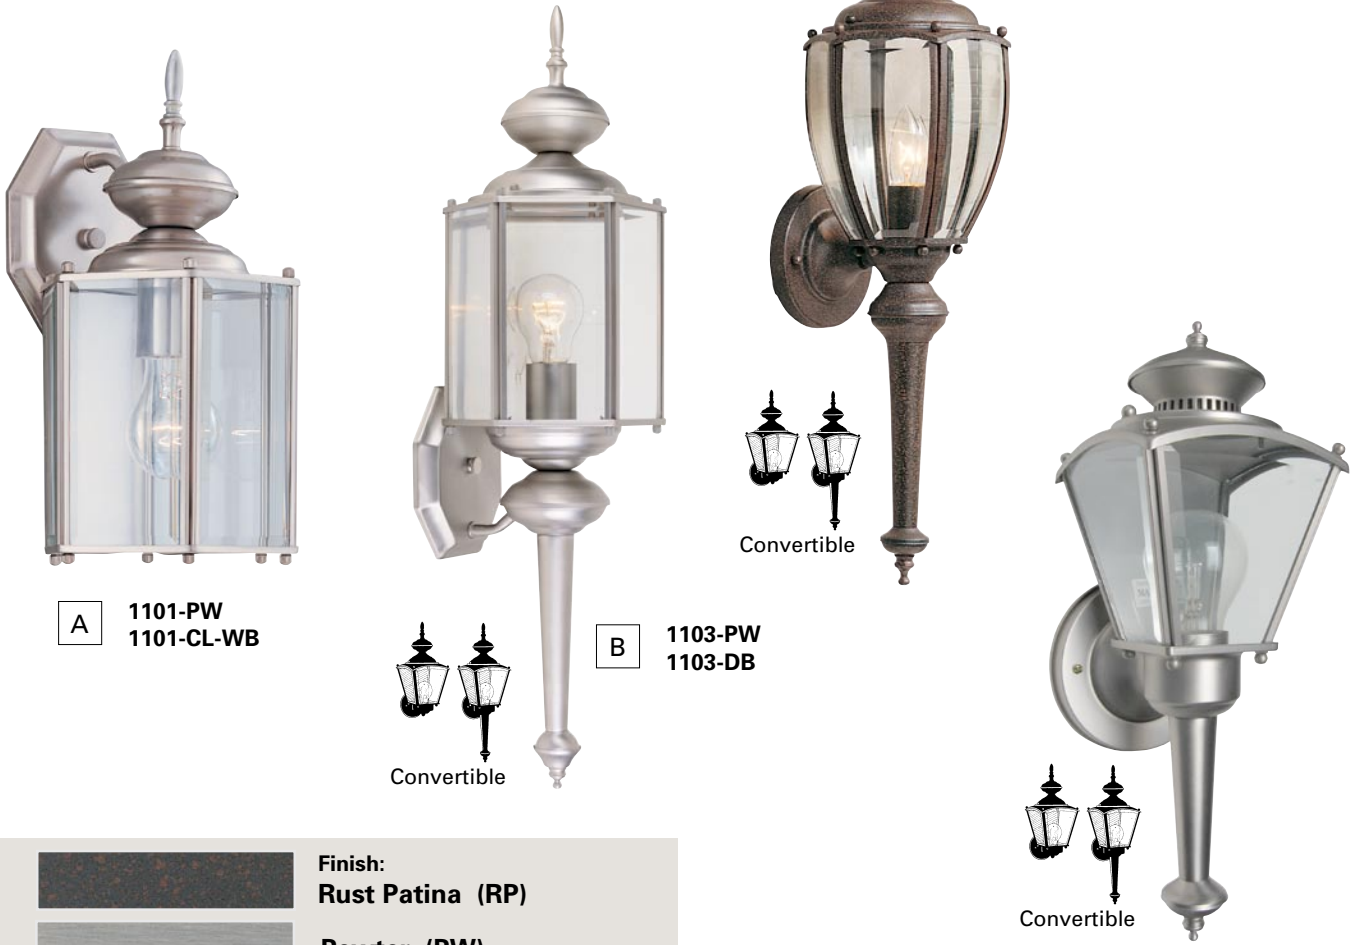

Beveled Lanterns Collection

Pewter Finish, Weathered Brass Finish, Distressed Bronze and Rust Patina Finish with Clear Glass

Beveled glass acts as prisms in the sunlight, creating an interesting color diffraction which both highlights the glass and provides a spectrum of colors that ordinarily would be absent.

Incandescent

A 1101-PW
1101-CL-WB

B 1103-PW
1103-DB

C 1273-RP

D 30223-PW

	Finish: Rust Patina (RP)
	Pewter (PW)
	Distressed Bronze (DB)
	Weathered Brass (WB)

Item	Description	W	H	Ext	Bulbs	Type	Watts	Features/Notes	Symbol
A	1101-PW 1101-CL-WB 7" Wall Lantern	7	13	6.75	1	(M)	100		
B	1103-PW 1103-DB 7" Wall Lantern	7	24	6.75	1	(M)	100	Convertible	
C	1273-RP 7" Wall Lantern	7	25.25	6.75	1	(M)	100	Convertible	
D	30223-PW 5 1/4" Wall Lantern	5.25	15	6	1	(M)	100	Convertible