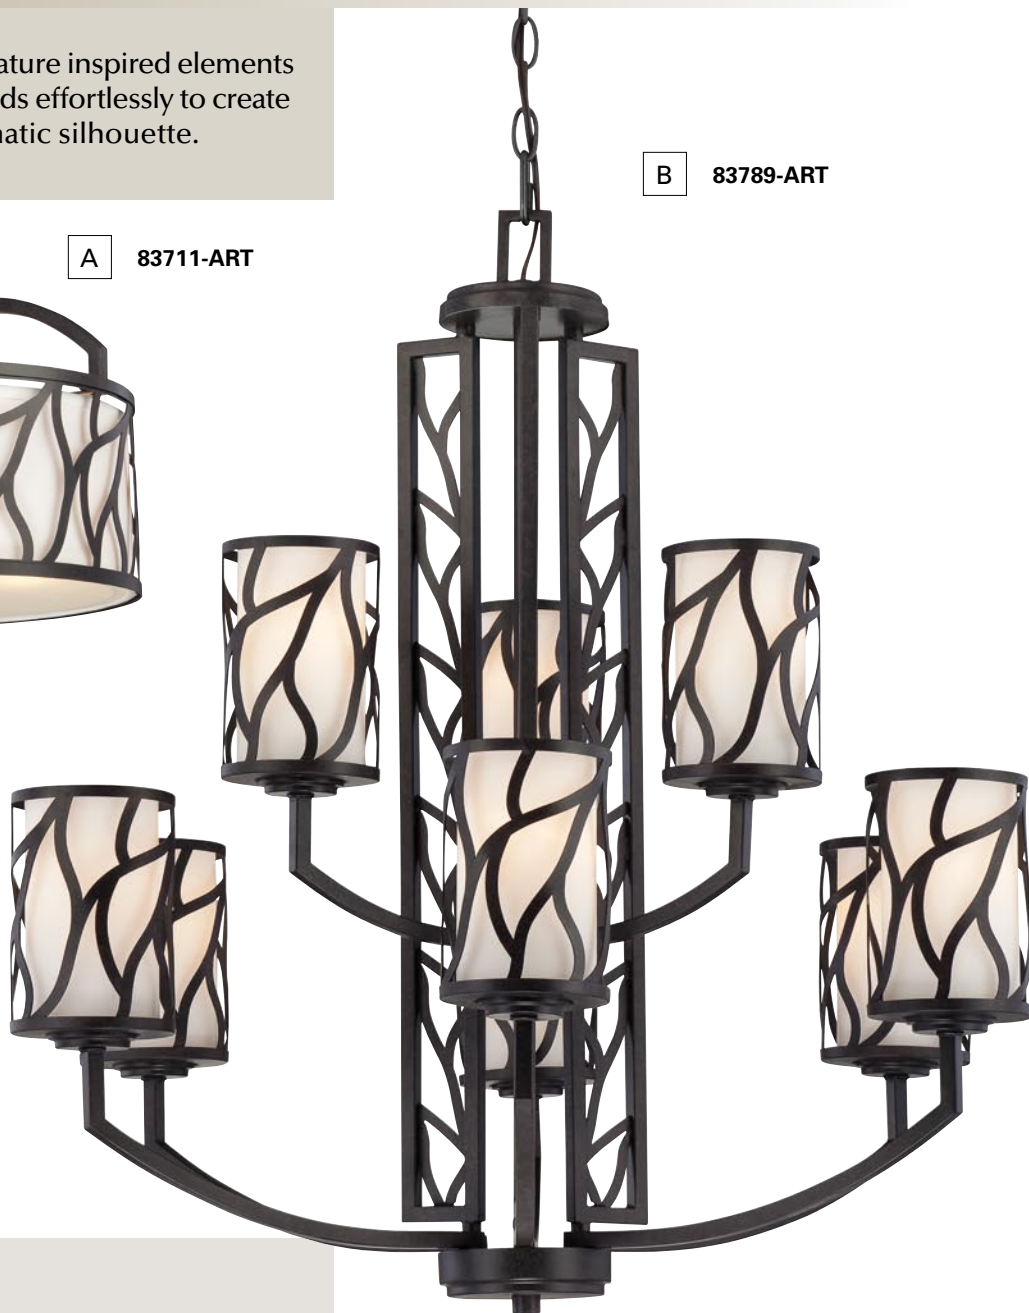

Modesto Collection

Artisan Finish with White Opal Glass or White Fabric Shades

The bold detail of the nature inspired elements and the strong lines blends effortlessly to create a soft, refined and dramatic silhouette.

B 83789-ART

A 83711-ART

Finish:
Artisan (ART)

Glass:
White Opal

Shade:
White Fabric