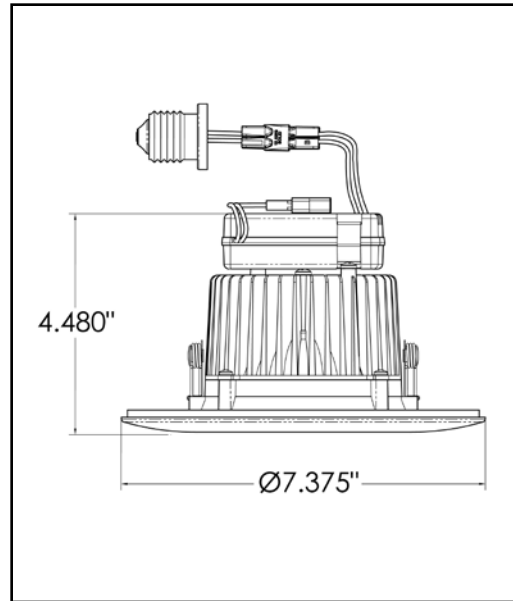

LED Recessed

White and Brushed Nickel Finish

Item	Description	W	H	Ext	Bulbs	Type	Watts/L	Features/Notes	Symbol
A	RTL67301-WH 6" LED Retrofit Trim	7.5	5		(LED)	14.5/650L	Dimmable		
B	RTL67301-BN 6" LED Retrofit Trim	7.5	5		(LED)	14.5/650L	Dimmable		
C	RTL47301-WH 4" LED Retrofit Trim	5	3.5		(LED)	8.3/400L	Dimmable		
D	RTL47301-BN 4" LED Retrofit Trim	5	3.5		(LED)	8.3/400L	Dimmable