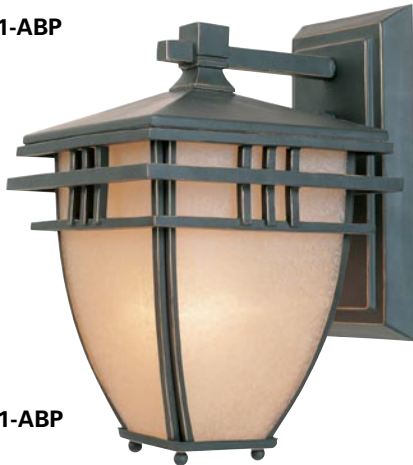

**D** 30834-ABP

**C** 30831-ABP

**E** 30836-ABP

Finish:  
**Aged Bronze Patina (ABP)**

Glass:  
**Ochere**

Item	Description	W	H	Ext	Bulbs	Type	Watts	Features/Notes	Symbol
A	30811-ABP 6 1/2" Wall Lantern	6.5	10.75		1	(M)	100		
B	30821-ABP 8 3/4" Wall Lantern	8.75	13		1	(M)	100		
C	30831-ABP 10 3/4" Wall Lantern	10.75	16.5		3	(C)	60		
D	30834-ABP 10 3/4" Hanging Lantern	10.75	16.25		3	(C)	60		
E	30836-ABP 10 3/4" Post Lantern	10.75	18		3	(C)	60		