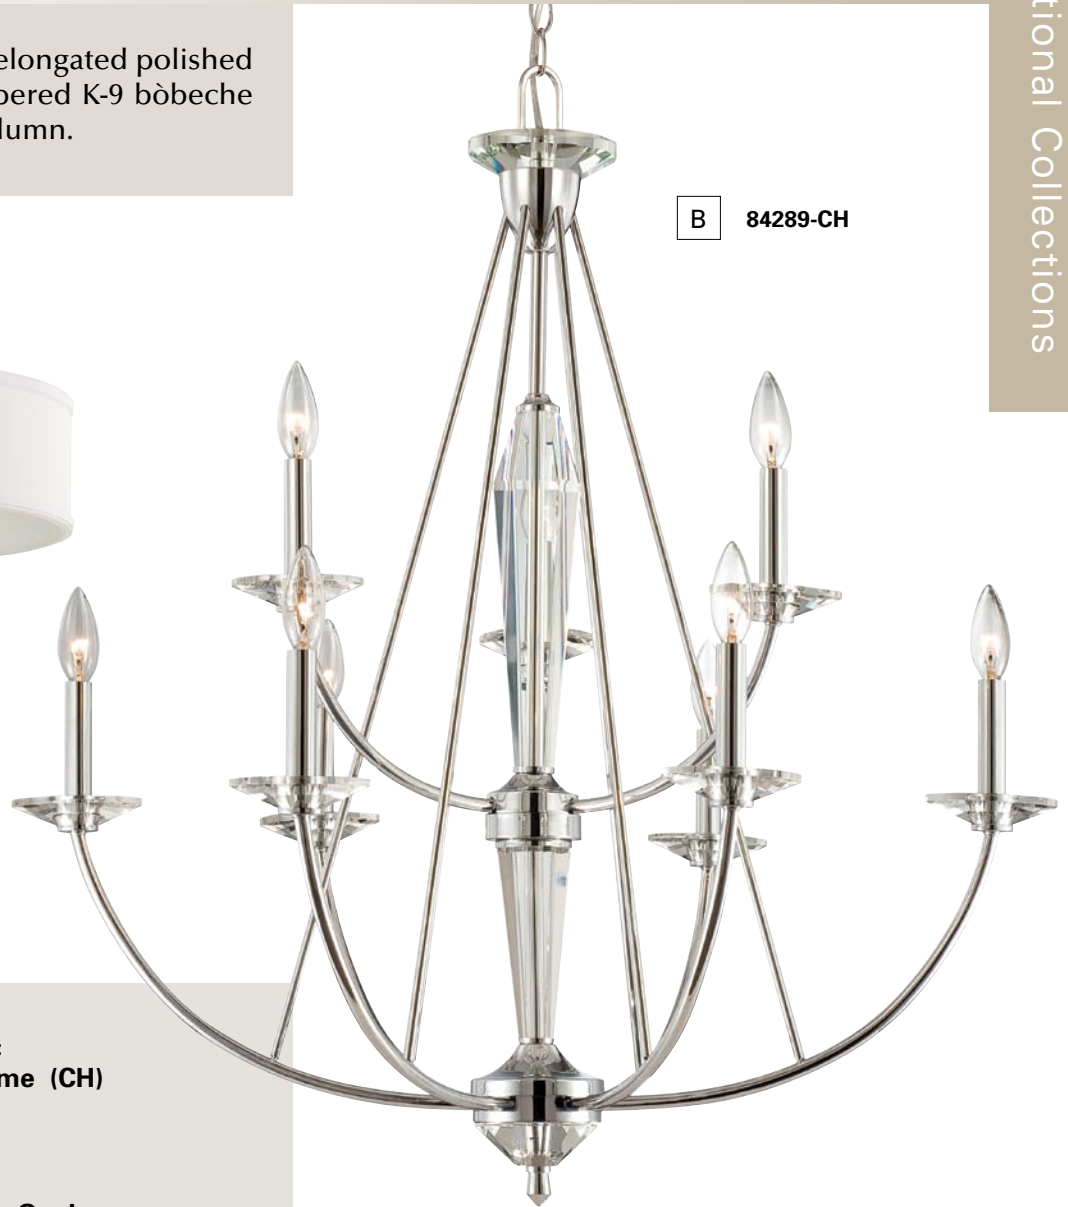

B 84289-CH

Finish:
Chrome (CH)

Glass:
White Opal

Shade:
White Fabric

Item	Description	W	H	Ext	Bulbs	Type	Watts	Features/Notes	Symbol
A	84211-CH Semi-Flush	15.75	12.25		3	(M)	100	White Fabric Shade, Glass Diffuser	
B	84289-CH 9 Light Chandelier	31.50	35		9	(C)	60		Ⓢ