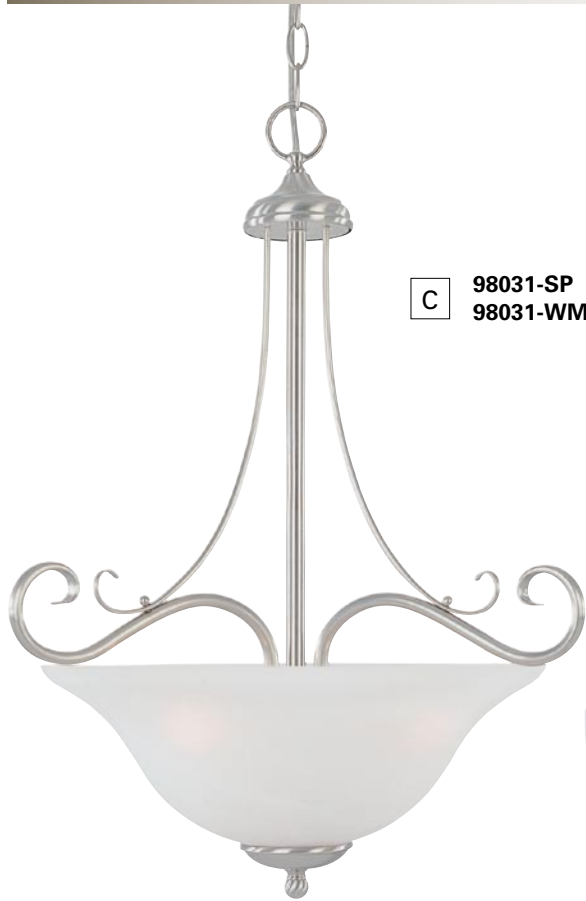

**A** 98011-WM  
98011-SP

**B** 98086-WM  
98086-SP

Finish:  
**Warm Mahogany (WM)**

Glass:  
**Amber Sandstone**

Finish:  
**Satin Platinum (SP)**

Glass:  
**Faux Alabaster**

Canopy Detail

Item	Description	W	H	Ext	Bulbs	Type	Watts	Features/Notes	Symbol
<b>A</b>	98011-WM 98011-SP Semi-Flush	17	12.5		3	(M)	100		
<b>B</b>	98086-WM 98086-SP 6 Light Chandelier	25.25	23		6	(M)	100		

# Stratton

Satin Platinum Finish with Faux Alabaster Glass  
 Warm Mahogany Finish with Amber Sandstone Glass

**C** 98031-SP  
98031-WM

**D** 98089-SP  
98089-WM

	Item	Description	W	H	Ext	Bulbs	Type	Watts	Features/Notes	Symbol
C	98031-WM 98031-SP	Inverted Pendant	19.75	25.25		3	(M)	100		
D	98089-WM 98089-SP	9 Light Chandelier	30	30.25		9	(M)	100		Ⓢ