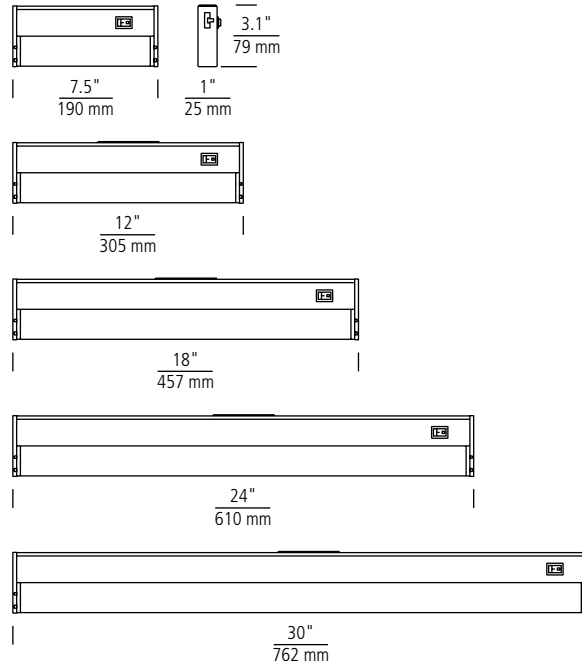

2700K	49274S-15	49275S-15	49276S-15	49277S-15	49278S-15
3000K	49374S-15	49375S-15	49376S-15	49377S-15	49378S-15
Length	7.5"	12"	18"	24"	30"
Voltage	120v Direct Wire				
Lumens (@ 3000K)	343	575	900	1245	1461
Power Consumption	6.4w	9.7w	15.5w	20.6w	26w
Efficacy	54 lm/w	59 lm/w	58 lm/w	60 lm/w	55 lm/w
Color Rendering Index	90 CRI				
Rated Average Life	50,000 hours to 70%				
Dimming range⁽¹⁾	Down to 10%				
Installation	Hard wire or plug in with optional power cord accessory. Link multiple units with optional connector cords.				
Certification	ETL Dry location, ENERGY STAR Qualified, Title 24 Certified				
Features	Local on/off switch				

(1) Vivid 120V LED is dimmable with a standard incandescent or electronic low voltage (ELV) dimmer. When sizing dimmer, consult with the dimmer manufacturer for information on de-rating the dimmer for in-rush current.