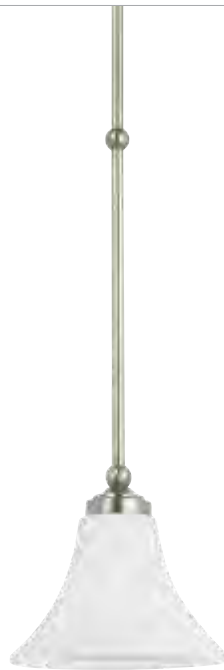

MONTREAL

ONE LIGHT MINI-PENDANT

D: 7.75" H: 7"
10' wire, (3) 12" stems, 12" chain

T24

61180-965

(1) Medium Base 100w max.

T24 EN★

61180EN3-965

(1) Med. Base LED 3000K,
9.5w, 800 lumen lamp incl.

ANTIQUE BRUSHED NICKEL FINISH
ETCHED GLASS, WHITE INSIDE

ONE LIGHT MINI-PENDANT

D: 7.75" H: 7"
10' wire, (3) 12" stems, 12" chain

T24

61180-710

(1) Medium Base 100w max.

T24 EN★

61180EN3-710

(1) Med. Base LED 3000K,
9.5w, 800 lumen lamp incl.