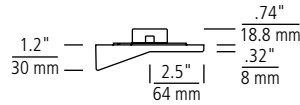

FEATURES & BENEFITS

- Designed for superior performance and value
- Economical, longer lasting alternative to standard recessed downlights
- Provides visually pleasing, color accurate illumination (90 CRI)
- ENERGY STAR® Qualified
- Title-24 Compliant
- Wet rated for shower ceiling Installations
- Dimmable down to 10%*
- Angled housing for optimal light performance displayed on a wall
- Easy to install

DIMMER COMPATIBILITY

Forbes & Lomax	FLR603P
Legrand	HCL45-3PW, ADTP600RMHW1, ADTH700RMTUW1
Insteon	2477D
Lutron	GL-600P-WH, S-600P, DV-600P, AY-600P-WH, D-600P-WH, TGCL-153P, DVCL-153P, DSL06-1LZ, MACL-153M, PD-6WCL, SELV-300P, DVELV-300P, NTELV-500, RRD-6NA, MAELV-600, MRF-2-6ELV, HQRD-6NA

SPECIFICATIONS

Item Number	14936RD-15
Item Name	Traverse Aubrey Wall Wash
Finish	White [-15]
Color Temperature	3000K
Lumens Delivered	500
Watts Consumed	9
Efficacy	56
Color Rendering Index	90 CRI
Beam Spread	Lambertian
Rated Average Life	50,000 hours to 70%
Dimmable⁽¹⁾	Yes to <10%
Voltage	120V
Power Factor	>.9
Ambient Operating Temp.	-40°C to +35°C
Lens	Polycarbonate
Warranty	5 years
Installation	New Construction (3/4" Round, 4" Square/Octagonal)
Qualifications	EN★ WET T24

⁽¹⁾Dims best with electronic low Voltage (ELV) dimmers. When sizing the dimmer, de-rate it by 30% to account for in-rush current. (i.e. a standard 600 watt dimmer will have a 420 watt capacity when used with these fixtures).