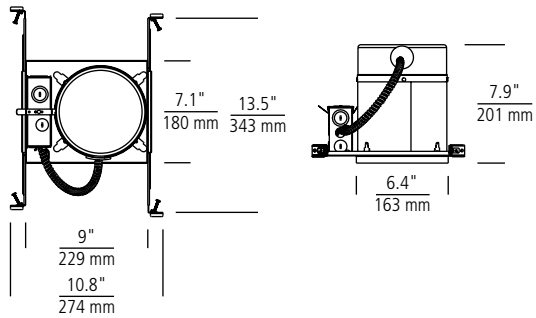

11028QC
New Construction / IC Airtight

Airtight Construction

Meets airtight requirements for 2.0 CFM or less air leakage.

Safe – thermally protected, listed for damp location

IC housings approved for use in direct contact with insulation.

Adjustable housing

Housing adjusts vertically for various ceiling thicknesses.

Junction box with integral Romex connector

Features quick-push and lock connector and through-circuit wiring with 4-in/4-out #12 wire.

Quick Connectors

QC models come with quick connect wire connectors for fast connections to house wire.

WET

6" FLAT GLASS SHOWER TRIM

11033AT-15
(1) Medium Base
40w max.

WET

6" OPEN SHOWER TRIM

1154AT-14
(1) Medium Base
PAR30L 75w max.
(1) Medium Base
PAR30S 50w max.
(1) Medium Base
PAR38 90w max.

DAMP

6" BAFFLE TRIM

1151AT-14
(1) Medium Base
PAR30L 75w max.
(1) Medium Base
PAR30S 50w max.
(1) Medium Base
BR30 65w max.
(1) Medium Base
PAR38 90w max.