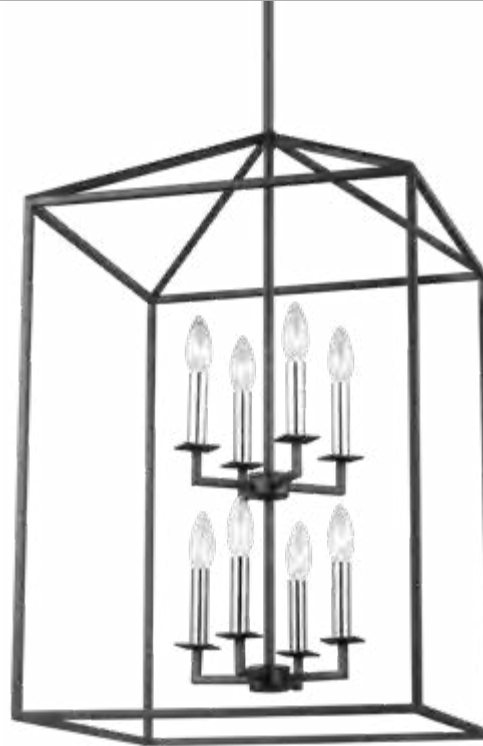

BLACKSMITH FINISH
SHOWN WITH INCLUDED CHROME ACCENT HOLDERS