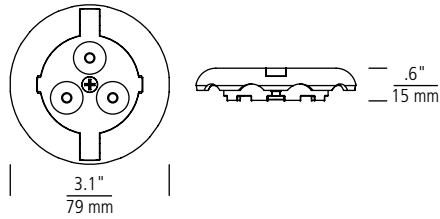

LED DISK LIGHTING

STEP
1

CHOOSE INDIVIDUAL DISKS*

LED Disk Lighting is ideal for residential, commercial and retail applications with its ample lumen output and versatility. The low-profile 12v LED Disks can easily be daisy-chain or hub-and-spoke linked to power a maximum of six disks on one transformer. Choose from plug-in or hardwire transformers, or power your disks from an LX Cable System using our Fused Plug (9488).

Item Number	98860SW (-xx)
Finish	Black [-12], White [-15]
Color Temperature	3000K
Voltage	12v AC
Lumens	170
Power Consumption	4w
Efficacy	43 lm/w
Color Rendering Index	>85 CRI
Rated Average Life	40,000 hours to 70%
Dimmable⁽¹⁾	Down to 10%
Certification	cETL, damp rated
Material	Low-profile, die-cast aluminum with captive screw and 36" linking cord
Included Accessories	36" connector cord, three cord clips
Optional Accessory	Connection Hub

⁽¹⁾ LED Disks are dimmable on magnetic and electronic low voltage systems. For magnetic systems, a standard incandescent or magnetic low voltage (MLV) dimmer can be used. For electronic, an electronic low voltage (ELV) dimmer is recommended.

* For pre-packaged kits, see page 657