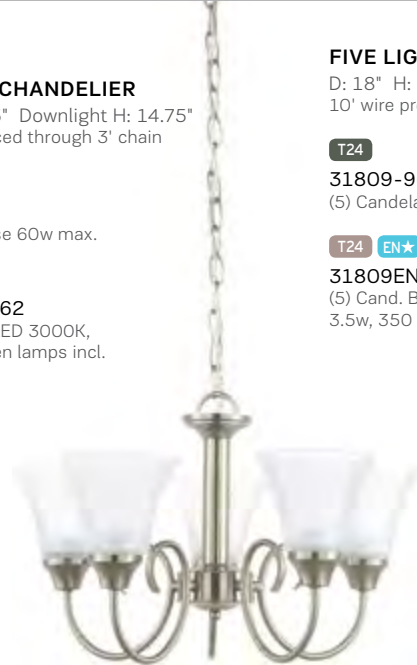

FIVE LIGHT CHANDELIER

D: 20" H: 12.5" Downlight H: 14.75"
10' wire pre-laced through 3' chain

T24

31808-962

(5) Medium Base 60w max.

T24 EN★

31808EN3-962

(5) Med. Base LED 3000K,
9.5w, 800 lumen lamps incl.