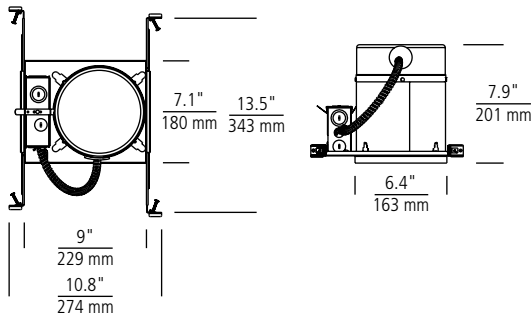

1128 & 1128QC
New Construction / IC Airtight

Airtight Construction

Meets airtight requirements for 2.0 CFM or less air leakage.

Safe – thermally protected, listed for damp location

IC housings approved for use in direct contact with insulation.

Adjustable housing

Housing adjusts vertically for various ceiling thicknesses.

Junction box with integral Romex connector

Features quick-push and lock connector and through-circuit wiring with 4-in/4-out #12 wire.

Quick Connectors

QC models come with quick connect wire connectors for fast connections to house wire.

DAMP

6" BAFFLE TRIM

1126-14
(1) Medium Base PAR30L 75w max.
(1) Medium Base PAR30S 50w max.
(1) Medium Base BR30 65w max.

DAMP

6" BAFFLE TRIM

1151AT-14
(1) Medium Base PAR30L 75w max.
(1) Medium Base PAR30S 50w max.
(1) Medium Base BR30 65w max.

WET

6" SHOWER TRIM

1155AT-15
(1) Medium Base 40w max.

WET

6" OPEN SHOWER TRIM

1154AT-14
(1) Medium Base PAR30L 75w max.
(1) Medium Base PAR30S 50w max.
(1) Medium Base PAR38 90w max.

WET

6" SHOWER TRIM

1133AT-15
(1) Medium Base 40w max.