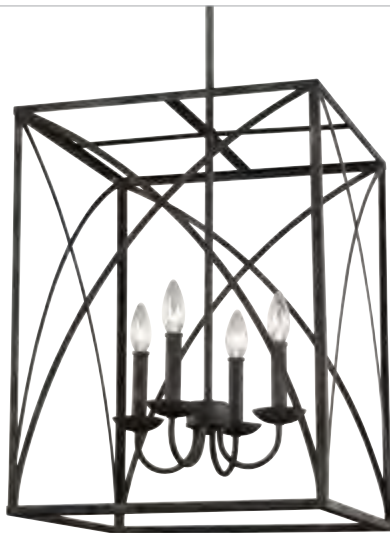

GREENBRIER

IRON OXIDE FINISH [-10]

DAMP

SIX LIGHT FOYER CHANDELIER

L: 17" W: 17" H: 29.375"
Supplied with 15' of wire,
(4) 12" stems, (1) 6" stem

T24

F3197/6IO

(6) Candelabra Base 60w max.

DAMP

FOUR LIGHT HALL / FOYER

L: 17" W: 17" H: 22.375"
Supplied with 15' of wire,
(4) 12" stems, (1) 6" stem

T24

F3195/4IO

(4) Candelabra Base 60w max.