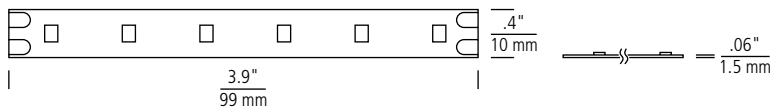

2700K	900004-15	900006-15
3000K	900005-15	900007-15
Length	40'	10'
Finish	White [-15]	
Voltage	24v DC	
Lumens Delivered (@ 3000K)	200/ft	
Power Consumption	2.2w/ft	
Efficacy	90.9 lm/w	90.9 lm/w
Color Rendering Index	90 CRI	
Rated Average Life	50,000 hours to 70%	
Certification	IP20 Rated for Indoor Use, ENERGY STAR® Qualified	
Dimmable⁽¹⁾	Yes, to 10%	
Max. Run Length	40'	
Installation	Cut every 6" to fit your space. Every cut piece can be powered. Connect to transformer using connector cord. You may also connect strips together using available connector cords.	

⁽¹⁾ Jane LED Tape is dimmable on magnetic and electronic low voltage systems. For magnetic systems, a standard incandescent or magnetic low voltage (MLV) dimmer can be used. For electronic, an electronic low voltage (ELV) dimmer is recommended.

STEP
2

SELECT ACCESSORIES

p.646

STEP
3

SELECT TRANSFORMER

p.647