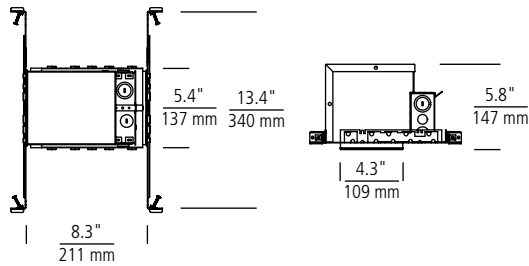

1179
New Construction / IC Airtight

Airtight construction

Meets airtight requirements for 2.0 CFM or less air leakage.

Safe – thermally protected, listed for damp location

IC housings approved for use in direct contact with insulation.

Adjustable housing

Housing adjusts vertically for various ceiling thicknesses

Junction box

Features snap-on covers, pry-out knockouts, riveted ground wire, and through-circuit wiring, with 2-in/2-out #12 wire.

WET
4" SHOWER TRIM

1152AT-15
(1) Medium Base
PAR20 35w max.

WET
4" SHOWER TRIM

1153AT-15
(1) Medium Base
PAR20 35w max.

DAMP
4" BAFFLE TRIM

1156AT-14
(1) Medium Base
PAR20 50w max.

DAMP
4" EYEBALL TRIM

1166AT-15
(1) Medium Base
PAR20 50w max.

DAMP
4" MULTIPLIER TRIM

1162AT-14
(1) Medium Base
PAR20 50w max.