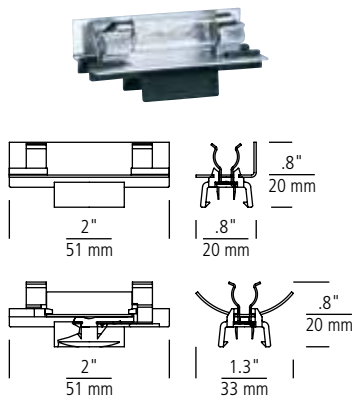

Item Number	96116S(-xx)	96118S(-xx)
Finish	Clear [-32], Frosted [-33]	
Color Temperature	2700K	3000K
Voltage	12v AC	
Delivered Lumens	59	60
Power Consumption	.708w	
Efficacy	83 lm/w	85 lm/w
Color Rendering Index	>90 CRI	
Rated Average Life	50,000 hours to 70%	
Dimmable⁽¹⁾	Down to 10%	
Lamp Base	Festoon	
Recommended Spacing	4" on center (1" minimum separation)	
Certification	cETL, damp rated	

⁽¹⁾ LX LED Festoons are dimmable on magnetic and electronic low voltage systems. For magnetic systems, a standard incandescent or magnetic low voltage (MLV) dimmer can be used. For electronic, an electronic low voltage (ELV) dimmer is recommended. Lamps in chart above only compatible with Festoon Lampholder 9830.

Festoon Lampholder

For use with our highly specified LED and xenon festoons, Generation Lighting LX Festoon Lampholders feature a high quality reflector and base for directing light where you need it. Our Accent Task Socket for general applications provides crisp linear lighting. Each lampholder snaps onto LX Track and Cable with ease and can be spaced based on your criteria.

Item Number	9830(-xx)
Reflector	"L" Accent Task Socket
Voltage	12V AC
Lamp Base	Festoon
Certification	cETL, damp rated
Maximum Wattage	(1) 10w Xenon Festoon (1) LED Festoon
Recommended Minimum Spacing	2" on center (5w Xenon) 4" on center (LED Festoon)
Material / Finish	Black [-12] and White [-15] Heat resistant polycarbonate base and anodized aluminum reflector