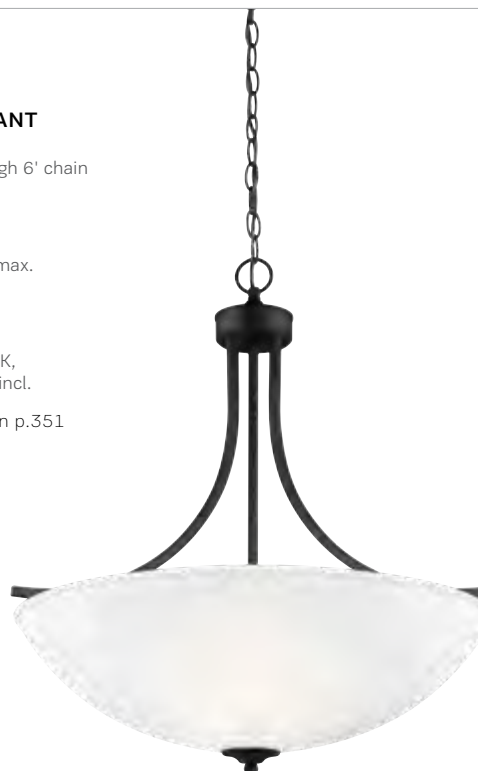

BLACKSMITH FINISH
SATIN ETCHED GLASS