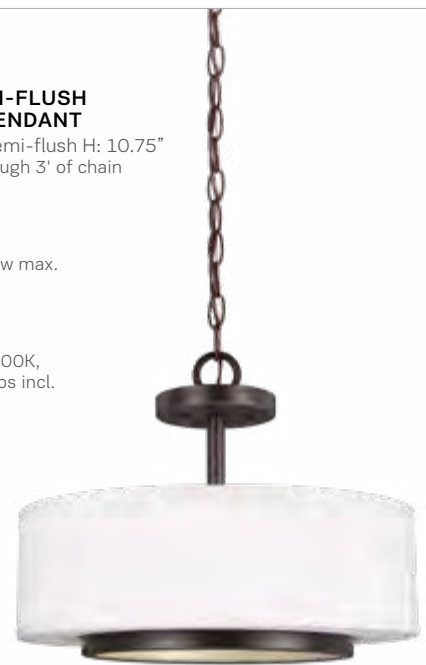

HEIRLOOM BRONZE FINISH
OFF-WHITE FAUX SILK FABRIC
SATIN ETCHED GLASS DIFFUSER