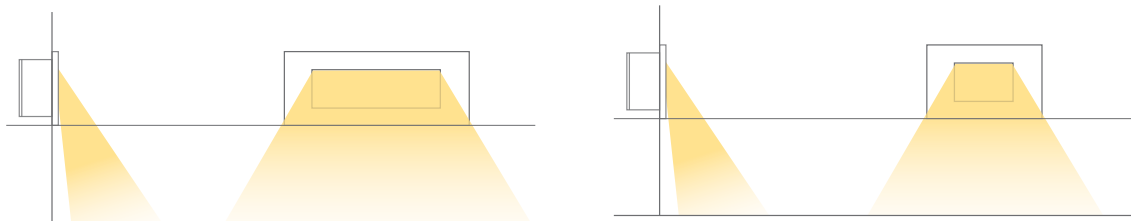

Optimized Performance

Each housing's LED light guide is purpose-built to push the light down towards the floor at an assertive angle for excellent coverage as close to the wall as possible while throwing the remaining light outward for soft area illumination.