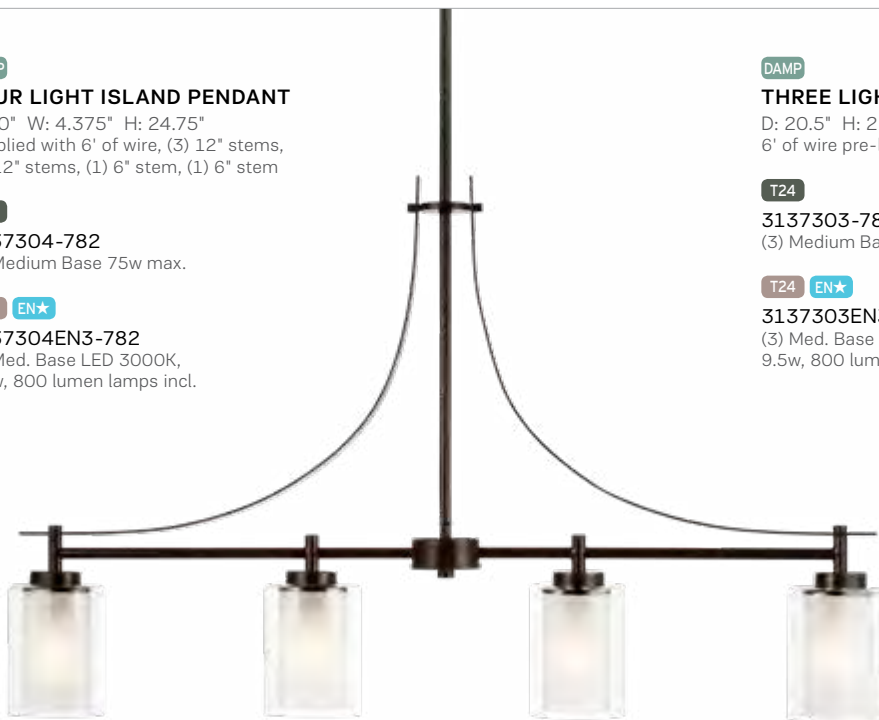

FOUR LIGHT ISLAND PENDANT

L: 40" W: 4.375" H: 24.75"
Supplied with 6' of wire, (3) 12" stems,
(3) 12" stems, (1) 6" stem, (1) 6" stem

T24

6637304-782

(4) Medium Base 75w max.

T24 EN★

6637304EN3-782

(4) Med. Base LED 3000K,
9.5w, 800 lumen lamps incl.