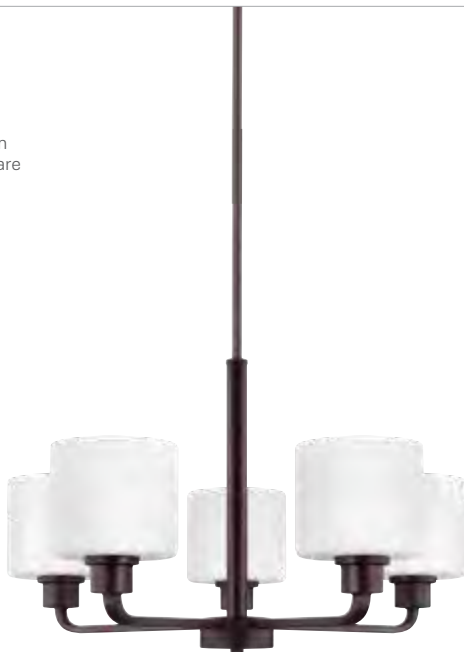

FIVE LIGHT CHANDELIER

D: 23.875" H: 14.5"
6' of wire, (3) 12" stems, (1) 6" stem
and sloped ceiling mounting hardware

T24

3128805-710

(5) Medium Base 100w max.

T24 EN★

3128805EN3-710

(5) Med. Base LED 3000K,
9.5w, 800 lumen lamps incl.