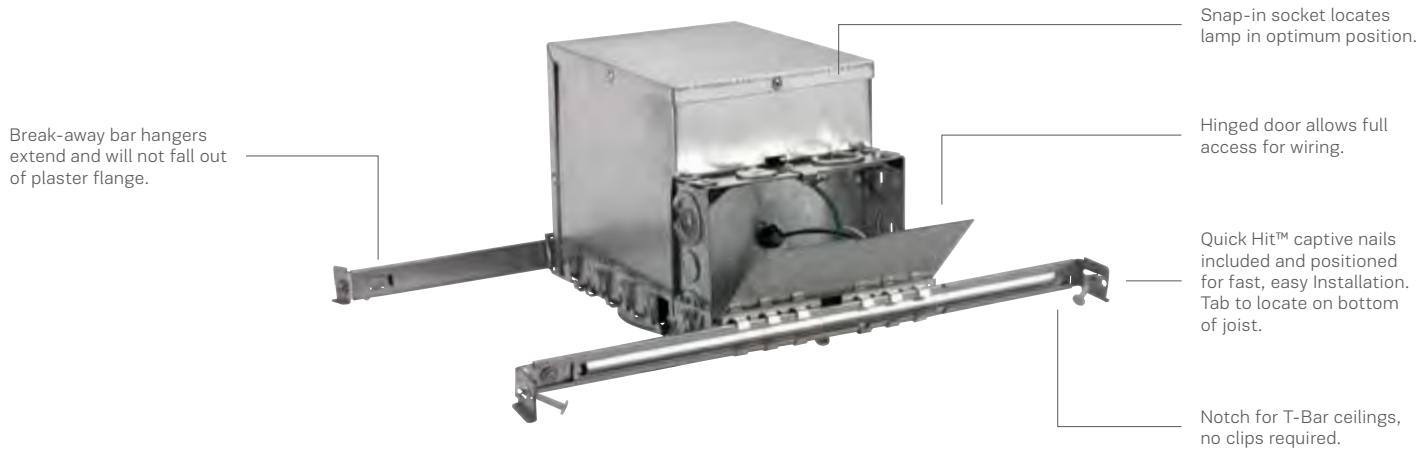

1179
New Construction / IC Airtight

Airtight construction

Meets airtight requirements for 2.0 CFM or less air leakage.

Safe – thermally protected, listed for damp location

IC housings approved for use in direct contact with insulation.

Adjustable housing

Housing adjusts vertically for various ceiling thicknesses

Junction box

Features snap-on covers, pry-out knockouts, riveted ground wire, and through-circuit wiring, with 2-in/2-out #12 wire.

WET
4" SHOWER TRIM

1152AT-15
(1) Medium Base
PAR20 35w max.

WET
4" SHOWER TRIM

1153AT-15
(1) Medium Base
PAR20 35w max.

DAMP
4" BAFFLE TRIM

1156AT-14
(1) Medium Base
PAR20 50w max.

DAMP
4" EYEBALL TRIM

1166AT-15
(1) Medium Base
PAR20 50w max.

DAMP
4" MULTIPLIER TRIM

1162AT-14
(1) Medium Base
PAR20 50w max.