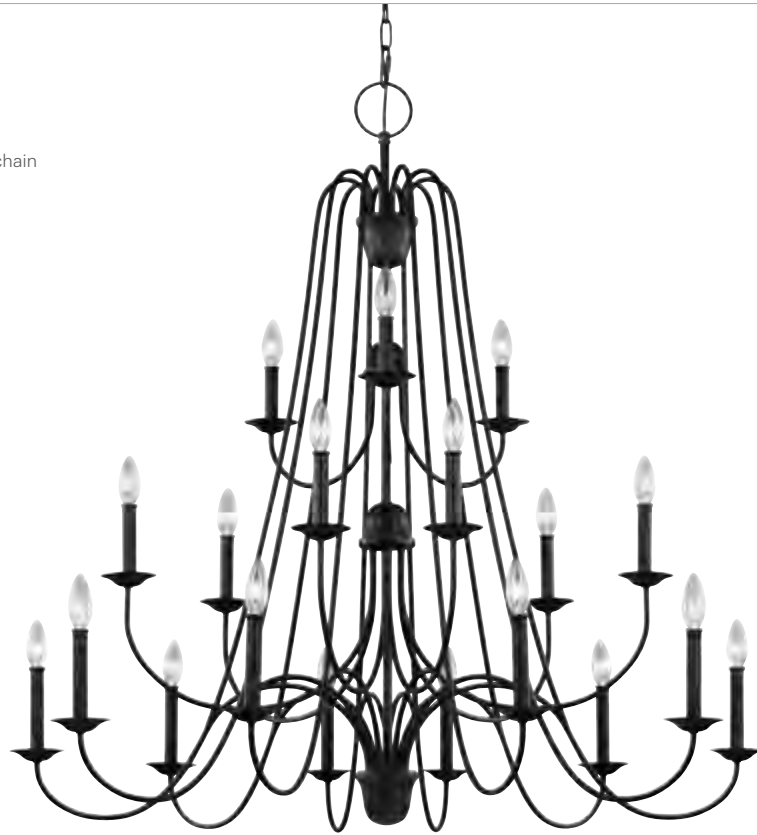

DAMP

EIGHTEEN LIGHT CHANDELIER

D: 45.5" H: 44"
Supplied with 20' of wire and 7' of chain

T24

F3207/18AF
(18) Candelabra Base 60w max.