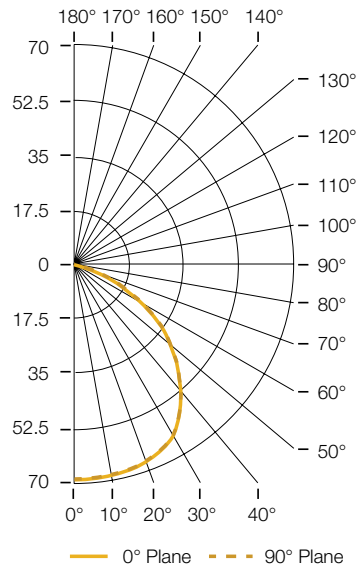

Photometrics⁽²⁾

AVERAGE LUMINANCE TABLE (cd/m2)

Angle	HORIZONTAL ANGLE (DEGREES)		
	0°	45°	90°
0°	136	136	136
45°	175	146	112
55°	159	125	92
65°	142	100	69
75°	119	72	44
85°	44	25	11

VERTICAL ANGLE (DEGREES)

⁽²⁾ Photometry based on (1) 98860SW(-xx) LED Disk in 3000K CCT.

POLAR CANDELA CHART

ZONEN LUMEN SUMMARY

Zone	Lumens	% of Lamp
0° - 30°	56.7	32.5
0° - 40°	93.4	53.6
0° - 60°	157.7	90.4
0° - 90°	174.4	100
90° - 180°	0	0
0° - 180°	174.4	100

STEP
2

SELECT ACCESSORIES

MINIATURE WIRING COMPARTMENT / SPLICER

L: 2" W: .968" H: .625"

9459-15

White Finish

9459-12

Black Finish

Polycarbonate splicer with cover for connection between transformer extension wire (i.e. Romex) and low voltage cable or LED Disk Connector. Maximum 25 amps.

DAMP

CONNECTION HUB

L: 3" W: 1.25" H: .4375"

98641S-15

White Finish

98641S-12

Black Finish

FUSED PLUG

L: .875" W: .75" H: .812"

For powering multiple Generation Lighting low voltage luminaires from an LX Cable System. See page 668 for detailed wiring information.

9488-15

White Finish

9488-12

Black Finish