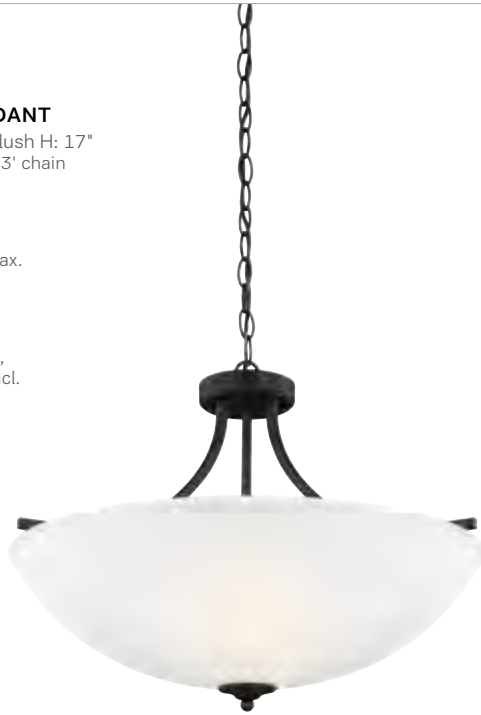

T24

7716504-839
(4) Medium Base 100w max.

T24 EN★

7716504EN3-839
(4) Med. Base LED 3000K,
9.5w, 800 lumen lamps incl.

DAMP

**MEDIUM THREE LIGHT
PENDANT**

D: 18.625" H: 20.625"
10' wire pre-laced through 6' chain