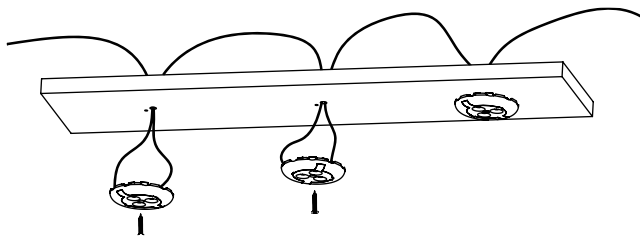

Mounting Options

SURFACE MOUNT VIA CAPTIVE SCREW

RECESSED MOUNT VIA 2³/₈" DIAMETER HOLE

PRODUCTS SHOWN: LOUVRE LED BRICK LIGHTS IN ANTIQUE BRONZE FINISH

LED STEP/BRICK LIGHTING

LED STEP / LED BRICK LIGHTING