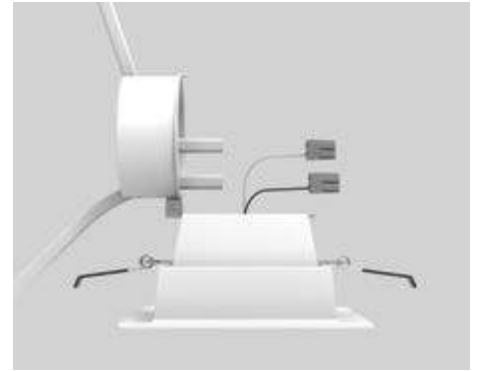

Step 3:

Open Traverse Unlimited's integrated junction box cover. Pull wire out through the cut hole, trim to length, and strip wire ends.