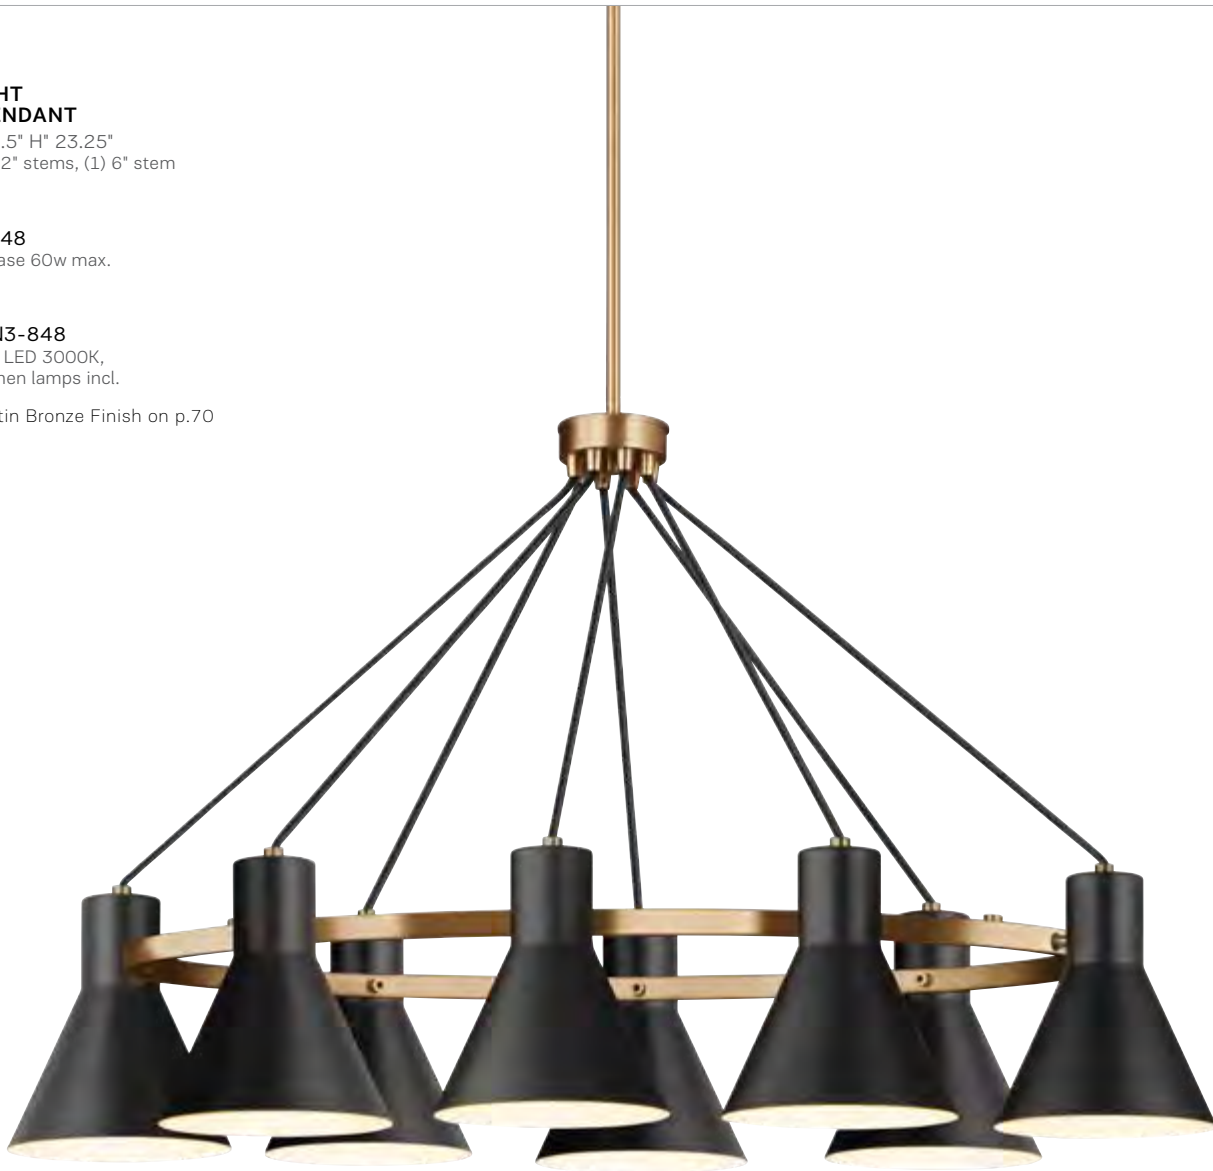

TOWNER

DAMP

EIGHT LIGHT ISLAND PENDANT

L: 45" W: 24.5" H: 23.25"
10' wire, (3) 12" stems, (1) 6" stem

T24

6641308-848
(8) Medium Base 60w max.

T24 EN★

6641308EN3-848
(8) Med. Base LED 3000K,
9.5w, 800 lumen lamps incl.

See more Satin Bronze Finish on p.70

SATIN BRONZE FINISH
BLACK STEEL SHADES