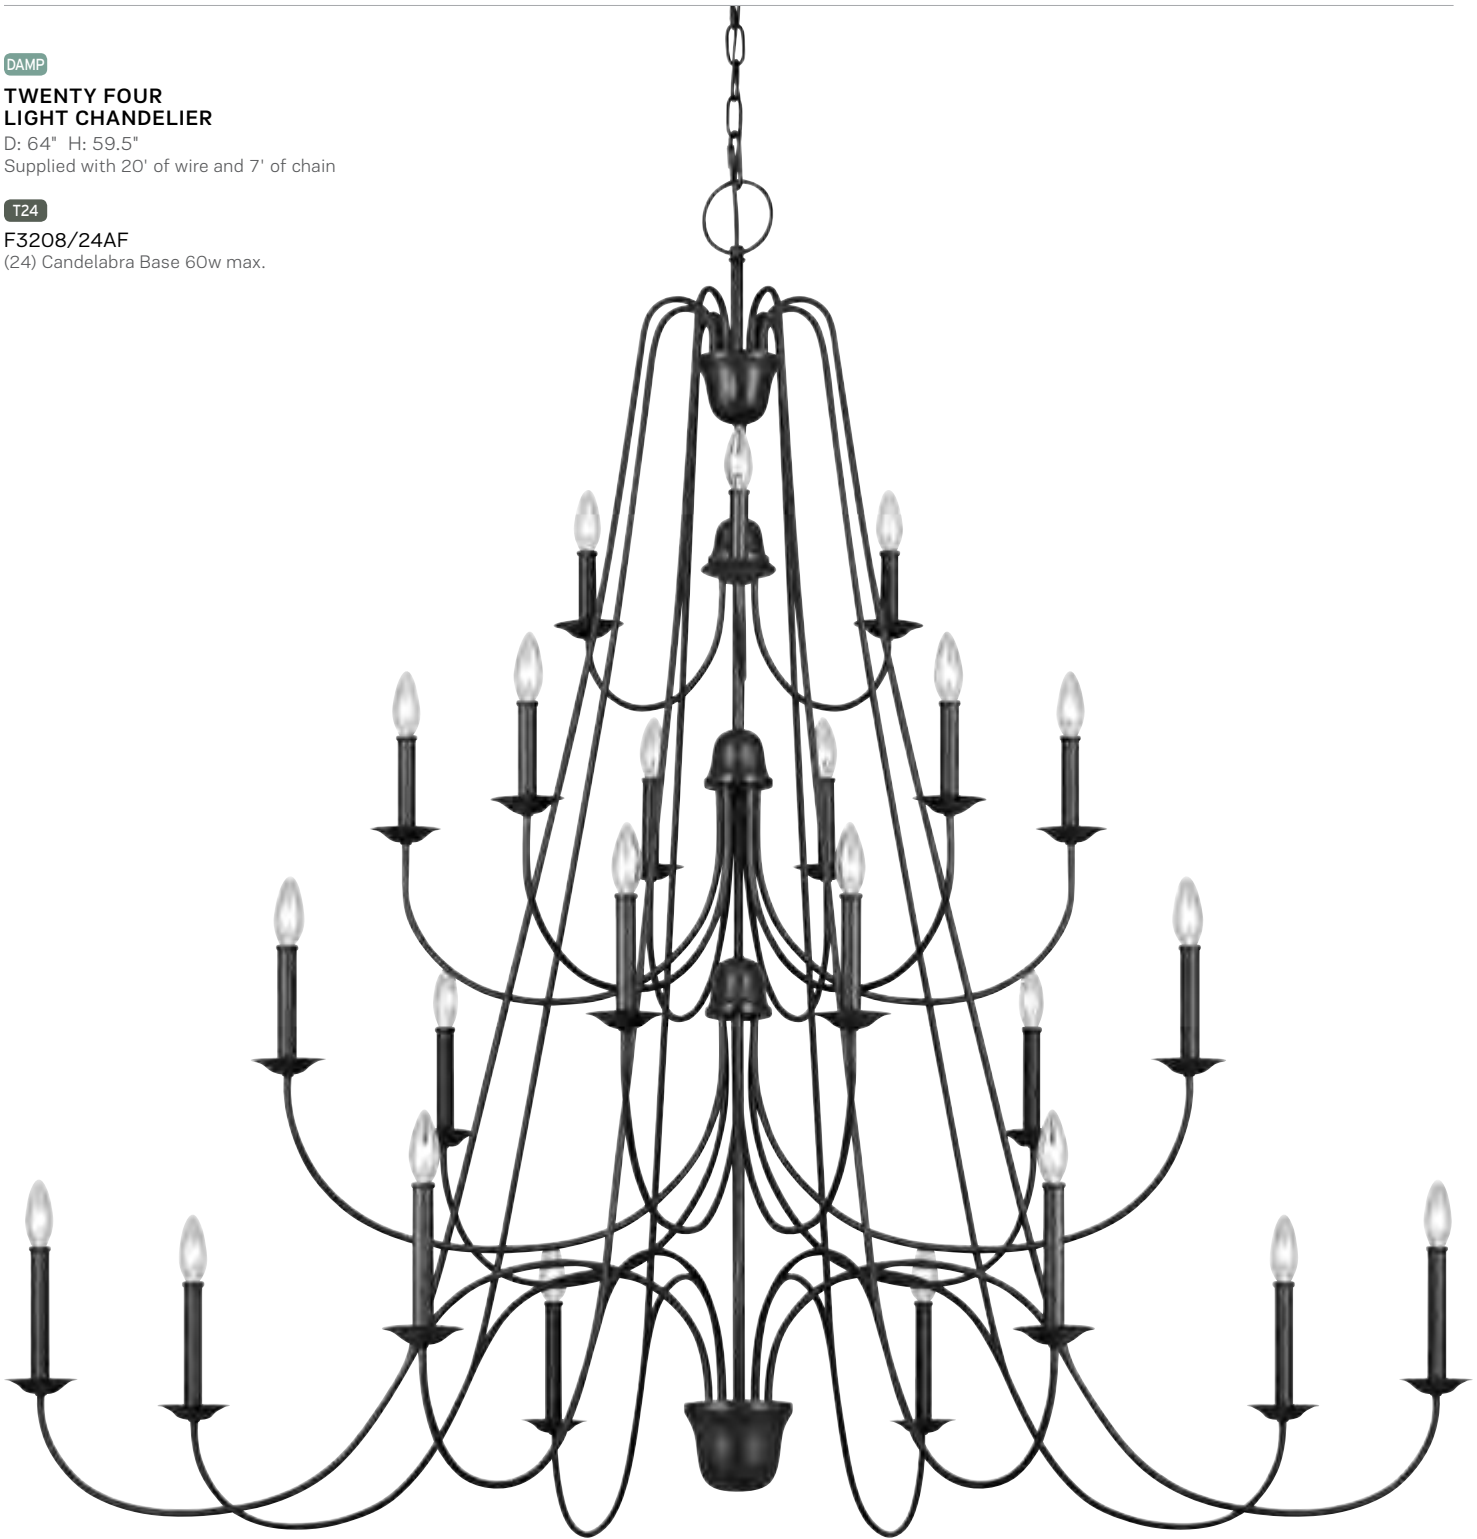

Supplied with 20' of wire and 7' of chain

T24

F3208/24AF

(24) Candelabra Base 60w max.

ANTIQUE FORGED IRON FINISH

DAMP

EIGHTEEN LIGHT CHANDELIER

D: 45.5" H: 44"
Supplied with 20' of wire and 7' of chain