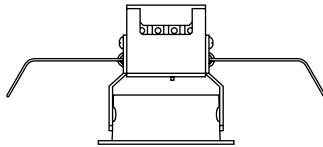

The Lucarne LED niche lights from Generation Lighting combine a compact size with advanced LEDs to provide superior quality light from a small package. Available in fixed or adjustable downlights, each of these units feature 90 CRI in your choice of 2700K or 3000K and are available in either 12 or 24 volts. For maximum flexibility, each light ships with both a 30° or 65° beam spread lens included so you can adjust as needed during installation or easily reconfigure at a later date.

With a choice of three finishes, these niche lights are easy to place in virtually any setting. Whether you are looking for accent lighting to draw attention to architectural details of a space, wanting to highlight items on display, or just provide an additional layer of lighting to a room, the Lucarne LED Niche lights provide you the ultimate flexibility and level of illumination.

STEP

1

CHOOSE A DESIGN

p.614

Select either adjustable or fixed downlight versions based on your application.