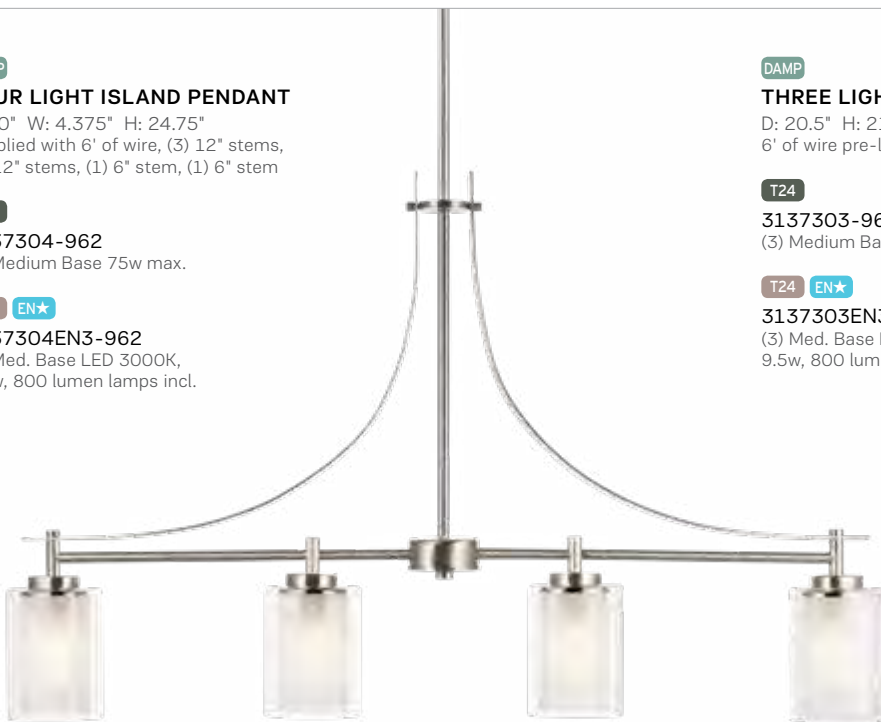

FOUR LIGHT ISLAND PENDANT

L: 40" W: 4.375" H: 24.75"
Supplied with 6' of wire, (3) 12" stems,
(3) 12" stems, (1) 6" stem, (1) 6" stem

T24

6637304-962
(4) Medium Base 75w max.

T24 EN★

6637304EN3-962
(4) Med. Base LED 3000K,
9.5w, 800 lumen lamps incl.