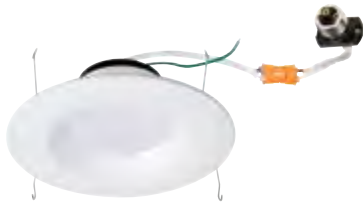

TRAVERSE INSERT

TRAVERSE INSERT

14760SC-15 | 14761SC-15