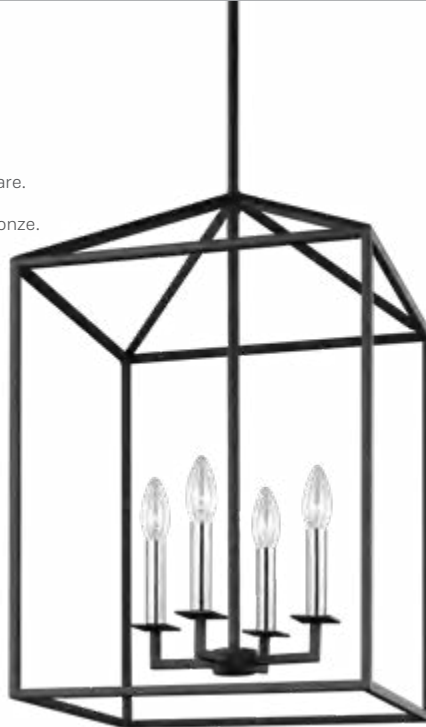

**MEDIUM FOUR LIGHT
HALL / FOYER**

L: 15.5" W: 15.5" H: 23.25"
10' wire, (3) 12" stems, (1) 6" stem
and sloped ceiling mounting hardware.
Includes two sets of accent candle
holders in Chrome and Heirloom Bronze.

T24

5115004-839
(4) Candelabra Base 60w max.

T24 EN★

5115004EN-839
(4) Cand. Base LED 2700K,
3.5w, 350 lumen lamps incl.