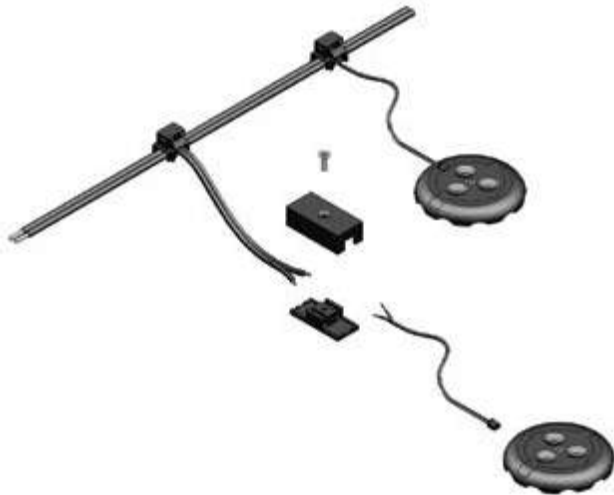

FUSED PLUG WITH LED DISKS