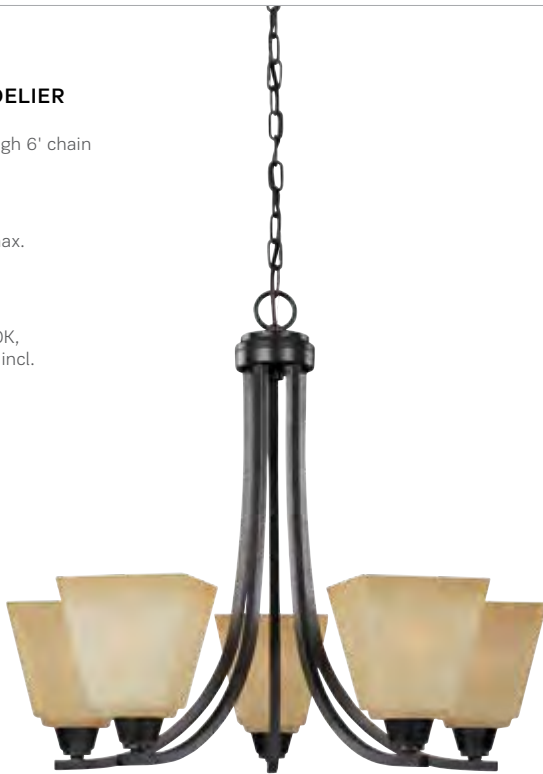

PARKFIELD

DAMP

FIVE LIGHT CHANDELIER

D: 24.75" H: 21"
10' wire pre-laced through 6' chain

T24

3113005-845
(5) Medium Base 75w max.

T24 EN★

3113005EN3-845
(5) Med. Base LED 3000K,
9.5w, 800 lumen lamps incl.