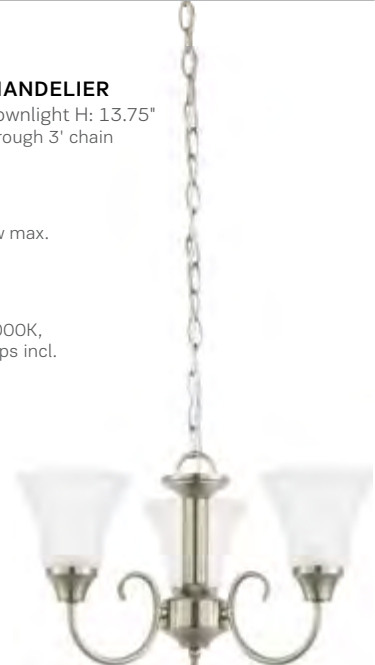

THREE LIGHT CHANDELIER

D: 18" H: 10.25" Downlight H: 13.75"
10' wire pre-laced through 3' chain

T24

31806-962

(3) Medium Base 60w max.

T24 EN★

31806EN3-962

(3) Med. Base LED 3000K,
9.5w, 800 lumen lamps incl.