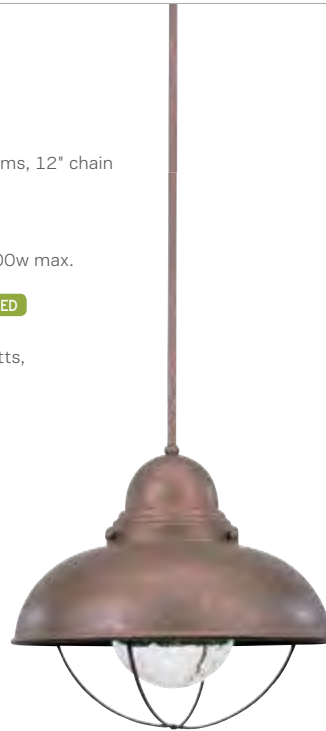

DAMP

ONE LIGHT PENDANT

D: 16.75" H: 15"
10' wire, (3) 12" stems, 12" chain

T24

6658-44
(1) Medium Base 100w max.

T24 WOD EN★ LED

665893S-44
LED: 3000K, 14 watts,
1000 gross lumens

WEATHERED COPPER FINISH
CLEAR SEEDED GLASS