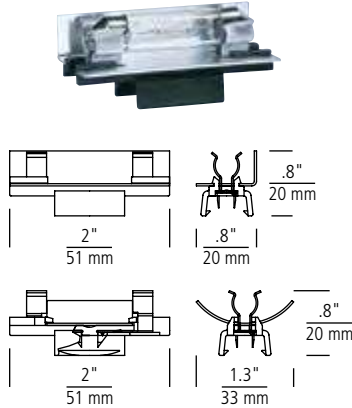

Festoon Lampholders

For use with our highly specified LED and xenon festoons, Generation Lighting LX Festoon Lampholders feature a high quality reflector and base for directing light where you need it. Our Accent Task Socket for general applications provides crisp linear lighting. Each lampholder snaps onto LX Track and Cable with ease and can be spaced based on your criteria.

Item Number	9830(-xx)
Reflector	"L" Accent Task Socket
Voltage	12V AC
Lamp Base	Festoon
Certification	cETL, damp rated
Maximum Wattage	(1) 10w Xenon Festoon (1) LED Festoon
Recommended Minimum Spacing	2" on center (5w Xenon) 4" on center (LED Festoon)
Material / Finish	Black [-12], White [-15] Heat resistant polycarbonate base and anodized aluminum reflector

Application Guide

Application	Recommended Spacing on Center	Suggested Lamp Source(s)
Above Cabinet	6" - 12"	LED Festoon
Under Cabinet	2" - 6"	LED Festoon
Inside Cabinet	1 - 2 per shelf	LED Festoon
Toe Space	4"	LED Festoon
Showcase	4" - 6"	LED Festoon
Cove	2" - 6"	LED Festoon