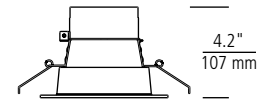

PRODUCTS SHOWN: TRAVERSE LED LYTE IN WHITE FINISH

7"
178 mm

TRAVERSE UNLIMITED ROUND

14300S-15
White Finish

4.2"
107 mm

5.9"
150 mm

TRAVERSE UNLIMITED SQUARE

14301S-15
White Finish