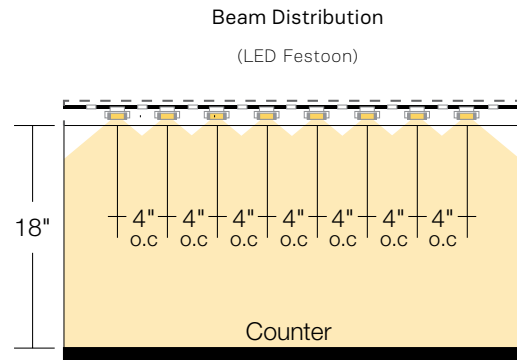

Application Guide

Application	Recommended Spacing on Center	Suggested Lamp Source(s)
Above Cabinet	6" - 12"	LED Festoon
Under Cabinet	2" - 6"	LED Festoon
Inside Cabinet	1 - 2 per shelf	LED Festoon
Toe Space	4"	LED Festoon
Showcase	4" - 6"	LED Festoon
Cove	2" - 6"	LED Festoon