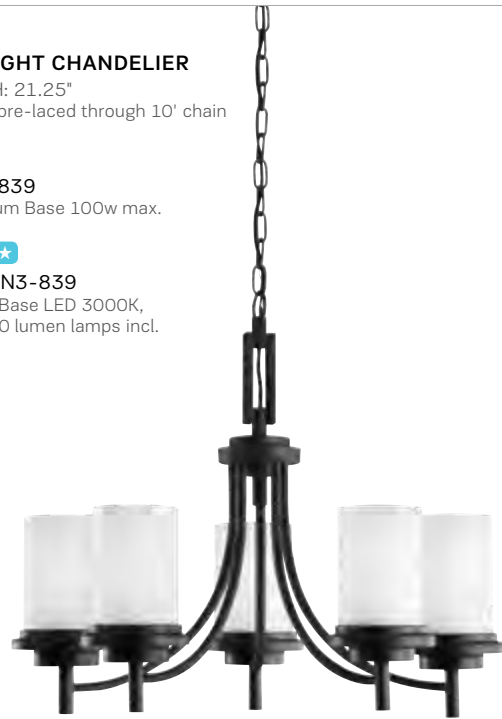

FIVE LIGHT CHANDELIER

D: 25" H: 21.25"
12' wire pre-laced through 10' chain

T24

31661-839

(5) Medium Base 100w max.

T24 EN★

31661EN3-839

(5) Med. Base LED 3000K,
9.5w, 800 lumen lamps incl.

FOUR LIGHT PENDANT

D: 28.25" H: 27.5"
12' wire pre-laced through 10' chain

T24

65662-839

(4) Medium Base 100w max.

T24 EN★

65662EN3-839

(4) Med. Base LED 3000K,
9.5w, 800 lumen lamps incl.