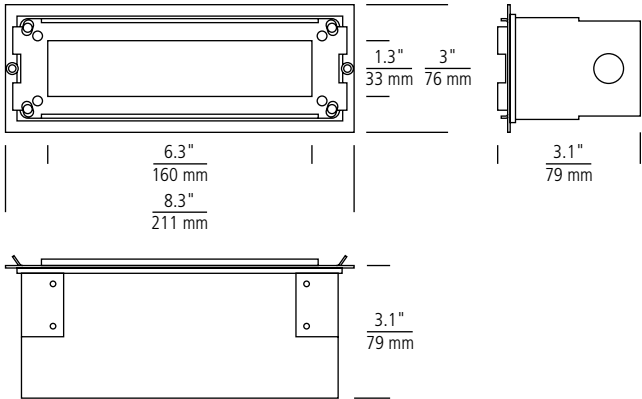

STEP
2

CHOOSE LED BRICK LIGHT FINISH & LAMPING

Style	LOUVER	TARPA	VITRA
120v	94401S(-XX)	94403S(-XX)	94405S(-XX)
120V Turtle light (Amber 560 Nm)	94481S(-XX)	94483S(-XX)	94485S(-XX)
Face Plate Dimensions	L: 8.5" W: 3.32" H: 0.45"	L: 8.5" W: 3.32" H: 1.02"	L: 8.5" W: 3.32" H: .385"
Finish	White [-15] Antique Bronze [-171] Satin Nickel [-849]	White [-15] Antique Bronze [-171] Satin Nickel [-849]	White [-15] Antique Bronze [-171] Satin Nickel [-849]
Input Voltage	120v AC		
Delivered Lumens	Up to 300		
Power Consumption	8.6w (9.3w for Turtle)		
Efficacy	35 lumens/watt		
Color Temperature	3000K		
Color Rendering Index	90 CRI		
Rated Average Life	50,000 hrs to 70%		
Dimmable	Down to 10% with ELV Dimmer (120v, 3000K units only)		
Listings	Suitable for indoor or outdoor installations. cETL and IP-65 Wet Listed		
Installation	Suitable for brick and poured concrete.