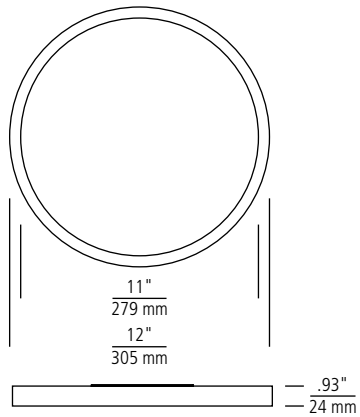

149212RD-15

**TRAVERSE
LOTUS ROUND 9"**