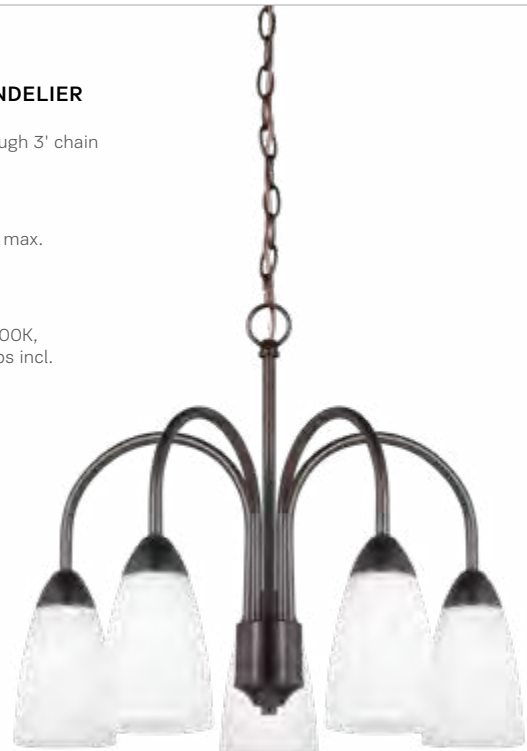

FIVE LIGHT CHANDELIER

D: 21" H: 17.25"
6' wire pre-laced through 3' chain

T24

3220205-710

(5) Medium Base 75w max.

T24 EN★

3220205EN3-710

(5) Med. Base LED 3000K,
9.5w, 800 lumen lamps incl.