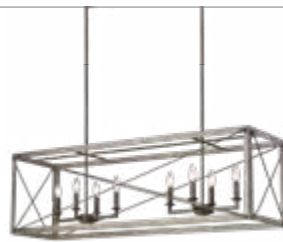

NEW

THORNWOOD

p.126

FINISH

Washed Pine [-872]
with Weathered Iron Accents

EN★ DAMP T24 T24

Large Eight Light Hall / Foyer

Eight Light Island Pendant