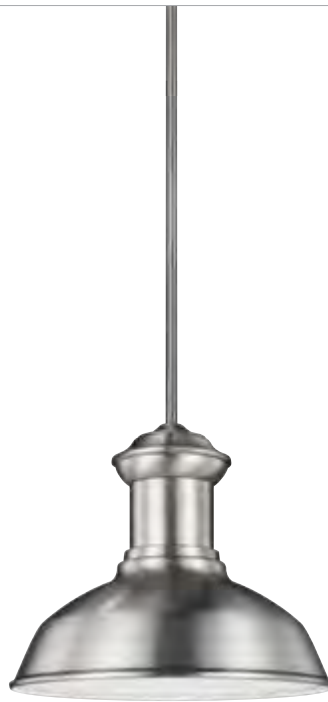

DAMP

INDOOR / OUTDOOR PENDANT

D: 13.25" H: 11.5"
10' wire, (3) 12" stems, (1) 6" stem
and sloped ceiling mounting hardware

T24

6247701-04
(1) Medium Base 100w max.

T24 EN★

6247701EN3-04
(1) Med. Base LED 3000K,
9.5w, 800 lumen lamp incl.

T24 WOD EN★ LED

6247793S-04
LED: 3000K, 14 watts,
1000 gross lumens

SATIN ALUMINUM FINISH

DAMP

INDOOR / OUTDOOR PENDANT

D: 13.25" H: 11.5"
10' wire, (3) 12" stems, (1) 6" stem
and sloped ceiling mounting hardware

T24

6247701-44
(1) Medium Base 100w max.

T24 EN★

6247701EN3-44
(1) Med. Base LED 3000K,
9.5w, 800 lumen lamp incl.

T24 WOD EN★ LED

6247793S-44
LED: 3000K, 14 watts,
1000 gross lumens