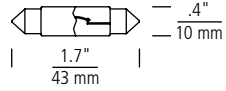

LX CABLE SYSTEM | LAMP - XENON FESTOON

STEP
1

CHOOSE LAMPS

Generation Lighting LX Xenon Festoons revolutionized the under cabinet lighting industry and continue to be an industry standard. They are available in 5 and 10w. Our directional lampholder to easily positions light where you need it (lampholder sold separately).

Item Number	97118(-xx)	97119(-xx)
Color Temperature	2550K	2650K
Voltage	12v AC	12v AC
Rated Watts	5 watts	10 watts
Finish	Clear [-32], Frosted [-33]	
Gross Lumens	33	83
Power Consumption	4.2w	8.4w
Efficacy	8 lm/w	10 lm/w
Color Rendering Index	>90 CRI	
Rated Average Life	16,000 hours	12,000 hours
Dimmable	Yes	
Lamp Base	Festoon	
Recommended Spacing	4" on center (1" minimum separation)	

Lamps in chart above only compatible with Festoon Lampholder 9830.

Footcandle & Spacing Chart

Lamp Item #	Lampholder Spacing	Distance to Illuminated Surface				
		6"	12"	18"	24"	30"
97118(-xx)	2"	114	52	24	14	10
	4"	71	32	15	8.9	6.4
	6"	64	29	13	8	5.7
	8"	57	26	12	7.1	5.1
	10"	51	23	11	6.3	4.5
	12"	45	20	9.5	5.6	4.0
97119(-xx)	4"	179	81	38	22	16
	6"	160	72	34	20	14
	8"	142	64	30	18	13
	10"	128	58	27	16	11
	12"	114	52	24	14	10