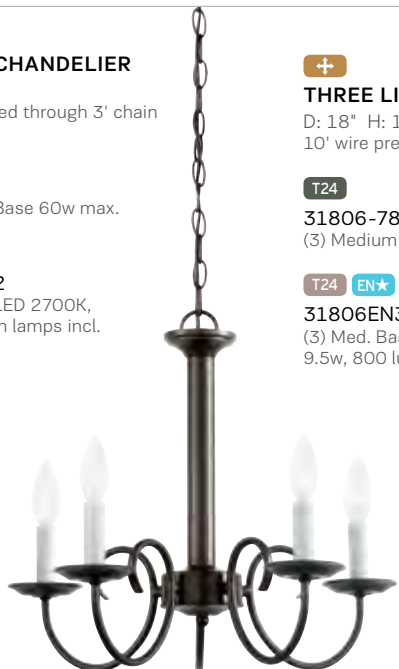

FIVE LIGHT CHANDELIER

D: 18" H: 16"
10' wire pre-laced through 3' chain

T24

31809-782

(5) Candelabra Base 60w max.

T24 EN★

31809EN-782

(5) Cand. Base LED 2700K,
3.5w, 350 lumen lamps incl.