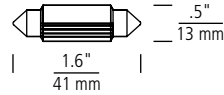

LX CABLE SYSTEM | LAMP - FESTOON LED

STEP
1

CHOOSE LAMPS

Upgrade to our LX LED Festoons from our 5w Xenon Festoons and realize an energy savings of over 80% without compromising light output. LX LED Festoons snap into LX Festoon Lampholders (sold separately), making retrofitting of existing systems easy. For new systems, pick a matching LX Festoon Lampholder and clip them onto your LX Cable and Track. LX LED Festoons are available in 2700, 3000, and 4000K, in 12v.

Item Number	96116S(-xx)	96118S(-xx)
Finish	Clear [-32], Frosted [-33]	
Color Temperature	2700K	3000K
Voltage	12v AC	
Delivered Lumens	59	60
Power Consumption	.708w	
Efficacy	83 lm/w	85 lm/w
Color Rendering Index	>90 CRI	
Rated Average Life	50,000 hours to 70%	
Dimmable⁽¹⁾	Down to 10%	
Lamp Base	Festoon	
Recommended Spacing	4" on center (1" minimum separation)	
Certification	cETL, damp rated	

⁽¹⁾ LX LED Festoons are dimmable on magnetic and electronic low voltage systems. For magnetic systems, a standard incandescent or magnetic low voltage (MLV) dimmer can be used. For electronic, an electronic low voltage (ELV) dimmer is recommended. Lamps in chart above only compatible with Festoon Lampholder 9830.

Festoon Lampholder

For use with our highly specified LED and xenon festoons, Generation Lighting LX Festoon Lampholders feature a high quality reflector and base for directing light where you need it. Our Accent Task Socket for general applications provides crisp linear lighting. Each lampholder snaps onto LX Track and Cable with ease and can be spaced based on your criteria.