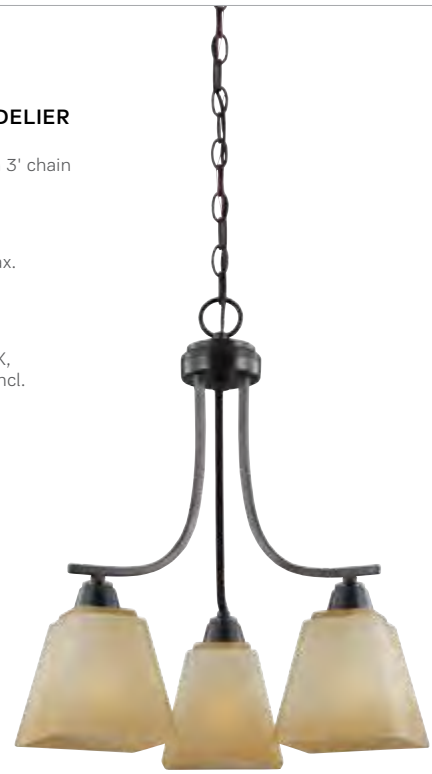

THREE LIGHT DOWNLIGHT CHANDELIER

D: 18.5" H: 19.75"
6' wire pre-laced through 3' chain

T24

3213003-845
(3) Medium Base 75w max.

T24 EN★

3213003EN3-845
(3) Med. Base LED 3000K,
9.5w, 800 lumen lamps incl.