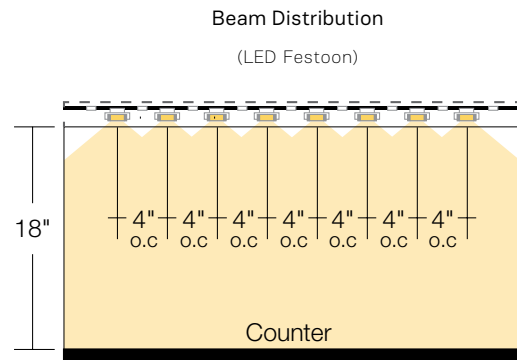

Application Guide

Application	Recommended Spacing on Center	Suggested Lamp Source(s)
Above Cabinet	6" - 12"	LED Festoon
Under Cabinet	2" - 6"	LED Festoon
Inside Cabinet	1 - 2 per shelf	LED Festoon
Toe Space	4"	LED Festoon
Showcase	4" - 6"	LED Festoon
Cove	2" - 6"	LED Festoon