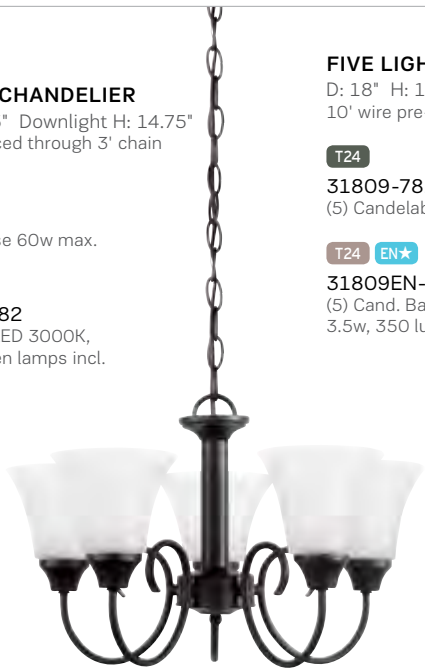

FIVE LIGHT CHANDELIER

D: 20" H: 12.5" Downlight H: 14.75"
10' wire pre-laced through 3' chain

T24

31808-782

(5) Medium Base 60w max.

T24 EN★

31808EN3-782

(5) Med. Base LED 3000K,
9.5w, 800 lumen lamps incl.