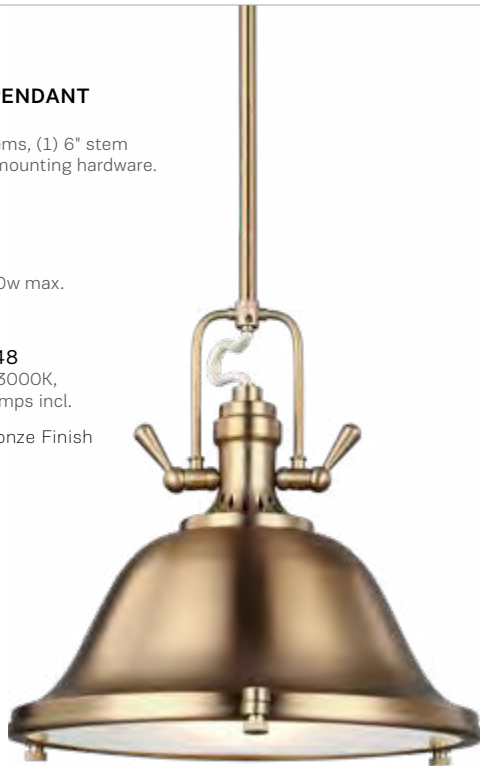

SATIN BRONZE FINISH
SATIN ETCHED GLASS DIFFUSER

DAMP +

THREE LIGHT PENDANT

D: 21.75" H: 19.5"
10' wire, (3) 12" stems, (1) 6" stem
and sloped ceiling mounting hardware.
Head swivels.

T24

6514403-710
(3) Medium Base 60w max.

T24 EN★

6514403EN3-710
(3) Med. Base LED 3000K,
9.5w, 800 lumen lamps incl.

See More Burnt Sienna Finish
on p.336