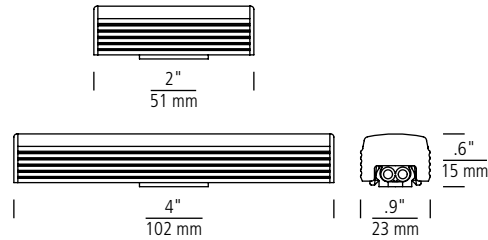

LX CABLE SYSTEM | LAMP - HIGH OUTPUT LED MODULE

STEP
1

CHOOSE LAMPS AND HOLDERS

The miniature, High Output LED Modules can be used with 12v Generation Lighting LX Cable Systems powered by magnetic low-voltage or electronic low-voltage transformers. Simply snap the LED modules onto LX track and cable to provide a generous amount of illumination without the need for a lampholder. These high intensity LED modules utilize wider recommended spacing than our festoons while still providing even surface illumination.

Item Number	98700S-986	98701S-986	98702S-986	98703S-986
Length	2"		4"	
Color Temperature	2700K	3000K	2700K	3000K
Voltage	12v AC			
Finish	Tinted Aluminum [-986]			
Diffuser	Frosted			
Delivered Lumens	85	90	220	230
Power Consumption	1.7w		4w	
Efficacy	50 lm/w	53 lm/w	55 lm/w	58 lm/w
Color Rendering Index	90 CRI			
Rated Average Life	50,000 hours to 70%			
Dimmable⁽¹⁾	Down to 10%			
Installation	High Output LED Modules snap onto the LX track			
Recommended Spacing	6" on center (1" minimum separation)		12" on center (1" minimum separation)	
Certification	ETL			

(1) Generation Lighting High Output LED Modules are dimmable on magnetic and electronic low voltage systems. For magnetic systems, a standard incandescent or magnetic low voltage (MLV) dimmer can be used. For electronic, an electronic low voltage (ELV) dimmer is recommended.