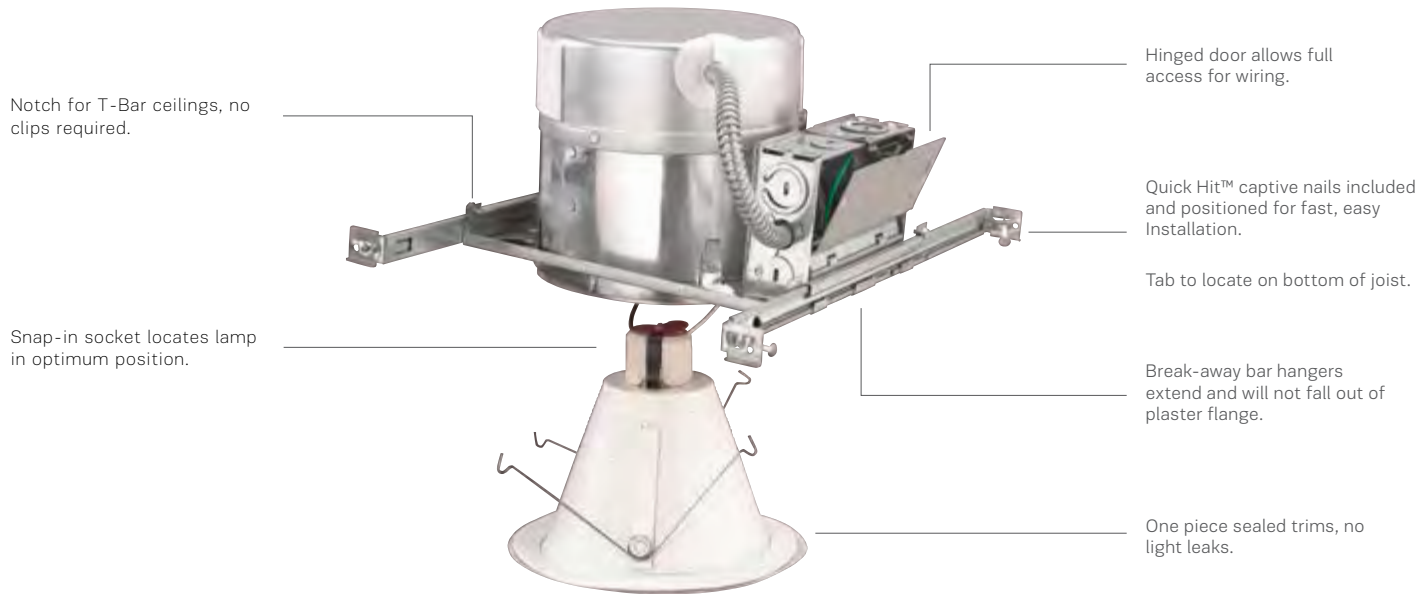

6" HOUSING 11019

NEW CONSTRUCTION / IC / SHALLOW AIRTIGHT

11019

New Construction / IC / Shallow Airtight

Airtight Construction

Meets airtight requirements for 2.0 CFM or less air leakage.

Safe – thermally protected, listed for damp location

IC housings approved for use in direct contact with insulation.

Adjustable Housing

Housing adjusts vertically for various ceiling thicknesses

Junction box

Features quick-push and lock connector and through-circuit wiring with 4in/4-out #12 wire.

DAMP

6" BAFFLE TRIM

1158AT-14

- (1) Medium Base PAR30L 75w max.
- (1) Medium Base PAR30S 50w max.
- (1) Medium Base BR30 65w max.

WET

6" FLAT GLASS SHOWER TRIM

11033AT-15

- (1) Medium Base 40w max.