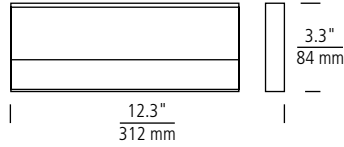

Item Number	4975BLE-15	4976BLE-15	4977BLE-15
Finish	White [-15]		
Length	12.25"	21.25"	24.5"
Color Temperature	3000K		
Voltage	120v AC		
Gross Lumens⁽¹⁾	390	855	780
Power Consumption	8w	13w	16w
Efficacy	49 lm/w	66 lm/w	49 lm/w
Color Rendering Index	>82 CRI		
Rated Average Lamp Life	10,000 hours		
Dimmable	No		
Minimum Spacing	Adjacent mounting capable		
Includes	T5 lamp		
Certification	DAMP T24		

⁽¹⁾ Gross lumen level is derived from lamp source output. Some illumination is lost through diffuser. Actual light delivered to surface will be less.

Optional Accessory

ON/OFF SWITCH

Snaps into switch knock out on Self-Contained Fluorescent fixtures.

9027-15
White Finish