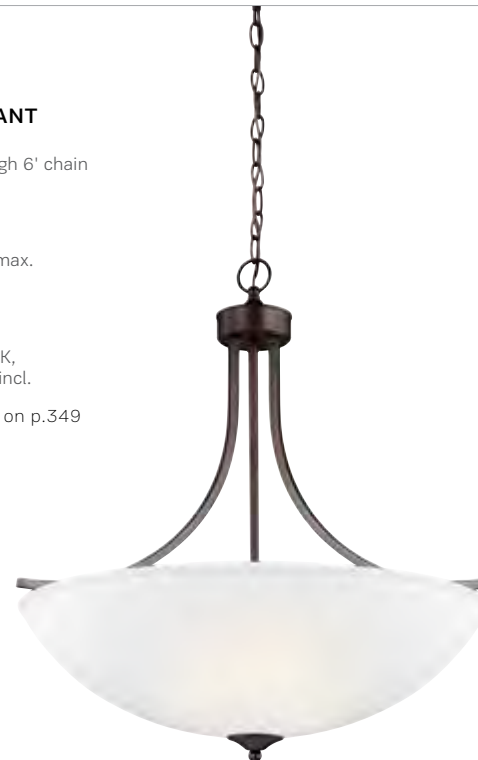

BURNT SIENNA FINISH
SATIN ETCHED GLASS

DAMP

**LARGE
FOUR LIGHT PENDANT**

D: 25" H: 27.125"
10' wire pre-laced through 6' chain

T24

6616504-782
(4) Medium Base 100w max.

T24 EN★

6616504EN3-782
(4) Med. Base LED 3000K,
9.5w, 800 lumen lamps incl.

See more Heirloom Bronze on p.350