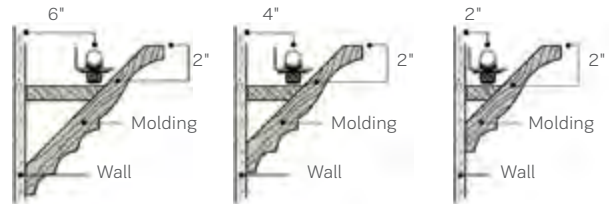

METHOD B

Lighting system installed on horizontal (flat) surfaces.

For 6" on center
6" from vertical surface

For 4" on center
4" from vertical surface

For 2" on center
2" from vertical surface