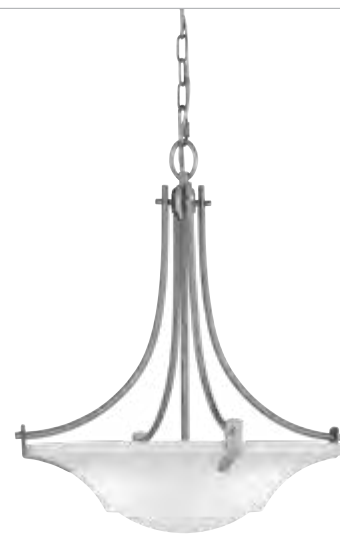

THREE LIGHT UPLIGHT PENDANT

D: 18" H: 21"
Supplied with 8' of wire
and 6' of chain

T24

F2246/3BS

(3) Medium Base 100w max.