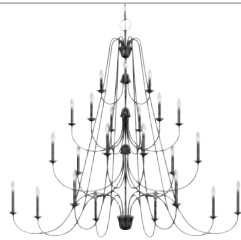

FINISH

Antique Forged Iron Finish [-AF]

DAMP T24

Twenty Four Light Chandelier