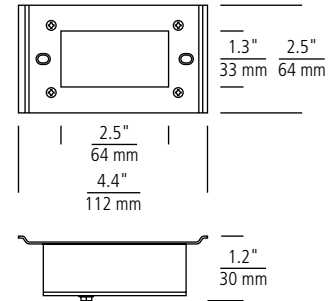

Style	LOUVER	TARPA	VITRA
120V	93401S(-XX)	93403S(-XX)	93405S(-XX)
120V Turtle Light (Amber 560 Nm)	93481S(-XX)	93483S(-XX)	93485S(-XX)
Finish	White [-15] Antique Bronze [-171] Satin Nickel [-849]	White [-15] Antique Bronze [-171] Satin Nickel [-849]	White [-15] Antique Bronze [-171] Satin Nickel [-849]
Face Plate Dimensions	L: 4.7" H: 3" D: .37"	L: 4.7" H: 3" D: .94"	L: 4.7" H: 3" D: .27"
Input Voltage	120v		
Delivered Lumens	Up to 90		
Power Consumption	3.3w		
Efficacy	36 lm/w		
Color Temperature	3000K		
Color Rendering Index	90 CRI		
Rated Average Life	50,000 hrs to 70%		
Dimmable	Down to 10% with ELV Dimmer (120v, 3000K units only)		
Listings	Suitable for indoor or outdoor installations. cETL and IP-65 Wet Listed.		
Installation	Installs in a single, 2" x 4", switch box with a minimum depth of 2"