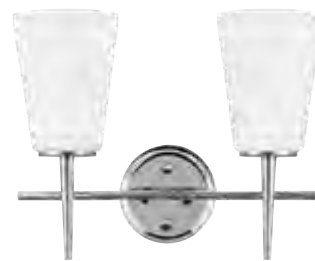

DAMP +

DRISCOLL WALL / BATH COLLECTION

Brushed Nickel
Chrome

See more Driscoll
Wall / Bath on p.405

Recommended
Products

NASH CEILING
FLUSH MOUNT
Brushed Nickel
p.364

MULTI-PORT
CANOPIES
Brushed Nickel
p.358