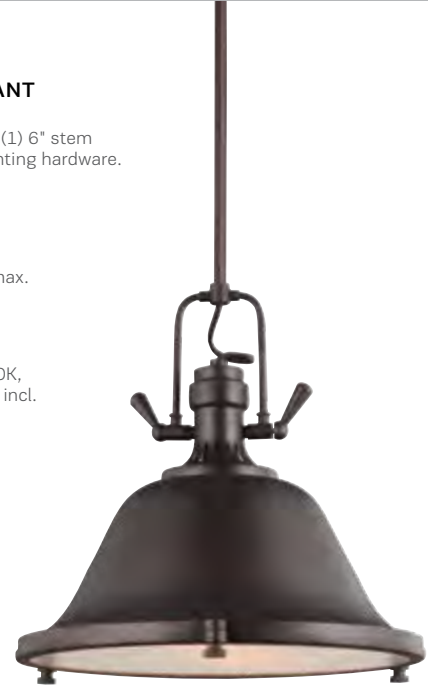

T24

6514402-710
(2) Medium Base 60w max.

T24 EN★

6514402EN3-710
(2) Med. Base LED 3000K,
9.5w, 800 lumen lamps incl.

BURNT SIENNA FINISH
SATIN ETCHED GLASS DIFFUSER

DAMP +

ONE LIGHT PENDANT

D: 13.25" H: 12"
 10' wire, (3) 12" stems, (1) 6" stem
 and sloped ceiling mounting hardware.
 Head swivels.