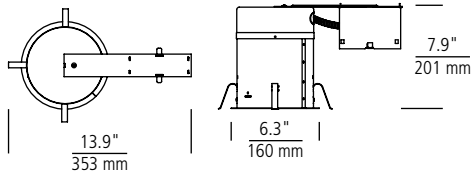

11018
Remodel / IC Airtight

Airtight Construction

Meets airtight requirements for 2.0 CFM or less air leakage.

Safe – thermally protected, listed for damp location

IC housings approved for use in direct contact with insulation.

Fast, easy installation

Provided with mounting clips

Junction box

Features snap-on covers, pry-out knockouts, riveted ground wire, and through-circuit wiring, with 2-in/2-out #12 wire.

WET

6" FLAT GLASS SHOWER TRIM

11033AT-15
(1) Medium Base
40w max.

DAMP

6" BAFFLE TRIM

1151AT-14
(1) Medium Base
PAR30L 75w max.
(1) Medium Base
PAR30S 50w max.
(1) Medium Base
BR30 65w max.
(1) Medium Base
PAR38 90w max.

WET

6" OPEN SHOWER TRIM

1154AT-14
(1) Medium Base
PAR30L 75w max.
(1) Medium Base
PAR30S 50w max.
(1) Medium Base
PAR38 90w max.