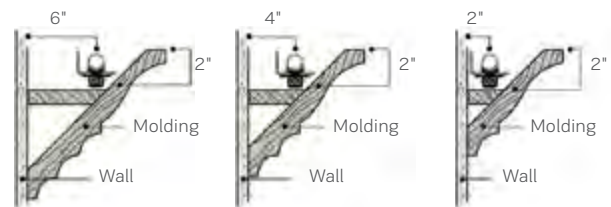

METHOD B

Lighting system installed on horizontal (flat) surfaces.

For 6" on center
6" from vertical surface

For 4" on center
4" from vertical surface

For 2" on center
2" from vertical surface