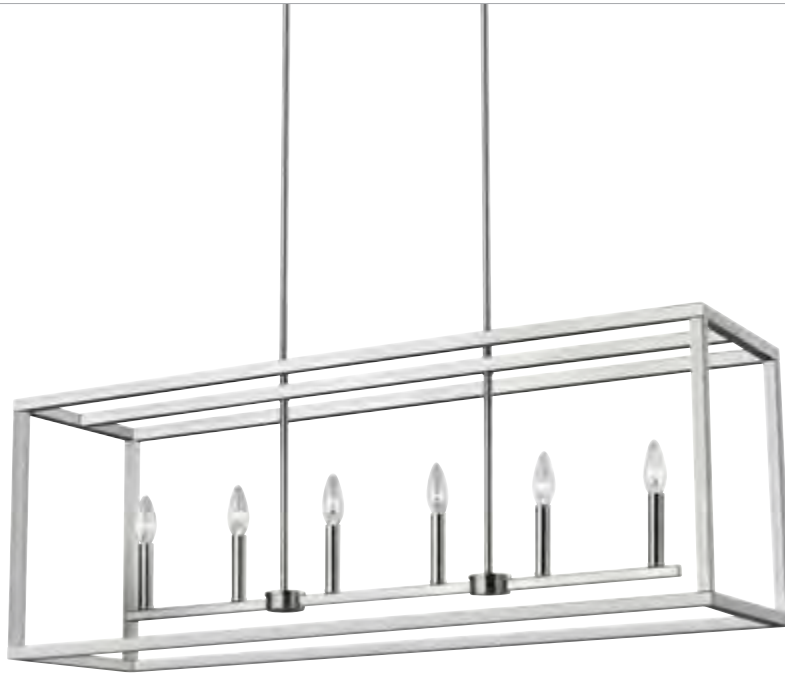

SIX LIGHT ISLAND PENDANT

L: 42" W: 12" H: 15"

10' of wire, (6) 12" stems, (2) 6" stems

T24

6634506-962

(6) Candelabra Base 60w max.

T24 EN★

6634506EN-962(6) Cand. Base LED 2700K,
3.5w, 350 lumen lamps incl.