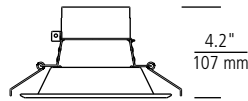

PRODUCTS SHOWN: TRAVERSE LED LYTE IN WHITE FINISH

7"
178 mm

TRAVERSE UNLIMITED ROUND

14300S-15
White Finish

4.2"
107 mm

5.9"
150 mm

TRAVERSE UNLIMITED SQUARE

14301S-15
White Finish