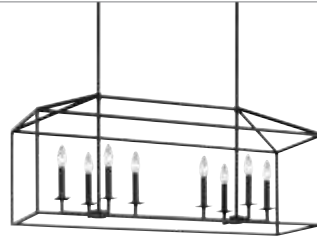

PERRYTON

p.160

FINISHES

Heirloom Bronze [-782]

Blacksmith [-839]

EN★ DAMP T24 T24

Large
Eight Light
Hall / Foyer

Eight Light
Island Pendant