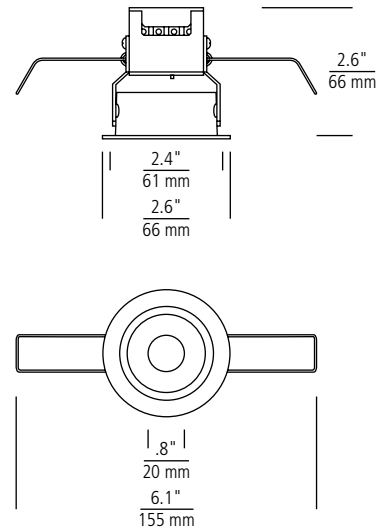

Item Number (12V)	95411S(-xx)	95412S(-xx)
Item Number (24V)	95511S(-xx)	95512S(-xx)
Finish	White [-15], Antique Bronze [-171], Silver [-849]	
Color Temperature	2700K	3000K
Voltage	12v AC or 24v AC	
Delivered Lumens	300	
Power Consumption	5.5w	
Efficacy	55 lm/w	
Color Rendering Index	90	
Rated Average Life	50,000 hours to 70%	
Dimming Range⁽¹⁾	Down to 10%	
Included Lenses	30° and 65°	
Material	Steel/Aluminum	
Certification	WET and IC Rated	

⁽¹⁾ Generation LED Niche Lights perform best with electronic transformers and electronic low-voltage (ELV) dimmers.