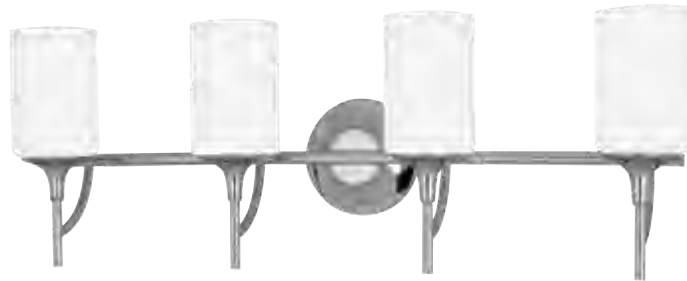

Recommended Product

STIRLING INDOOR
Brushed Nickel,
Burnt Sienna
p.290

FOUR LIGHT WALL / BATH – CHROME FINISH [-05]
CASED OPAL ETCHED GLASS