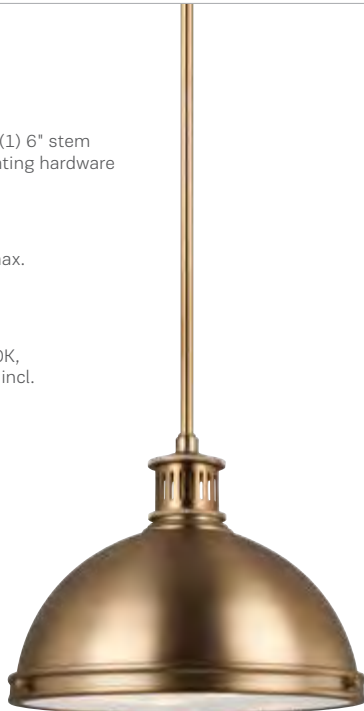

SATIN BRONZE FINISH
PRISMATIC GLASS DIFFUSER

DAMP

MEDIUM PENDANT

D: 13" H: 9.75"
10' wire, (3) 12" stems, (1) 6" stem
and sloped ceiling mounting hardware

T24

65086-715
(2) Medium Base 75w max.

T24 EN★

65086EN3-715
(2) Med. Base LED 3000K,
9.5w, 800 lumen lamps incl.

T24 WOD EN★ LED

6508693S-715
LED: 3000K, 14 watts,
1000 gross lumens