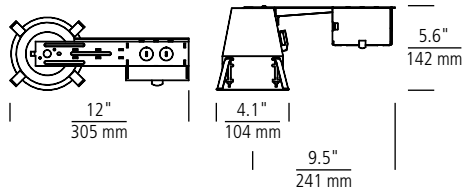

1115
Remodel / Non-IC

Safe – thermally protected, listed for damp location

Non-IC housings approved for use at least 3" away from insulation.

Junction box

Features snap-on covers, pry-out knockouts, riveted ground wire, and through-circuit wiring, with 2-in/2-out #12 wire.

WET

4" SHOWER TRIM

1152AT-15
(1) Medium Base
PAR20 35w max.

WET

4" SHOWER TRIM

1153AT-15
(1) Medium Base
PAR20 35w max.

DAMP

4" BAFFLE TRIM

1156AT-14
(1) Medium Base
PAR20 50w max.

DAMP

4" EYEBALL TRIM

1166AT-15
(1) Medium Base
PAR20 50w max.

DAMP

4" MULTIPLIER TRIM

1162AT-14
(1) Medium Base
PAR20 50w max.