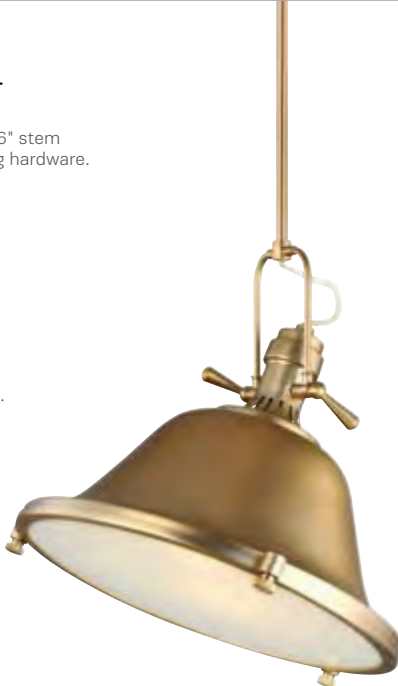

SATIN BRONZE FINISH
SATIN ETCHED GLASS DIFFUSER

DAMP +

TWO LIGHT PENDANT

D: 17.25" H: 15.5"
10' wire, (3) 12" stems, (1) 6" stem
and sloped ceiling mounting hardware.
Head swivels.

T24

6514402-710
(2) Medium Base 60w max.

T24 EN★

6514402EN3-710
(2) Med. Base LED 3000K,
9.5w, 800 lumen lamps incl.