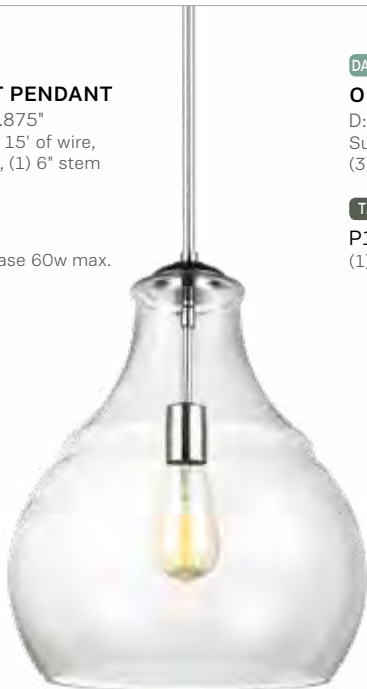

ONE LIGHT PENDANT

D: 13" H: 16.875"
Supplied with 15' of wire,
(3) 12" stems, (1) 6" stem

T24

P1483CH

(1) Medium Base 60w max.

CHROME FINISH
CLEAR GLASS

DAMP

ONE LIGHT PENDANT