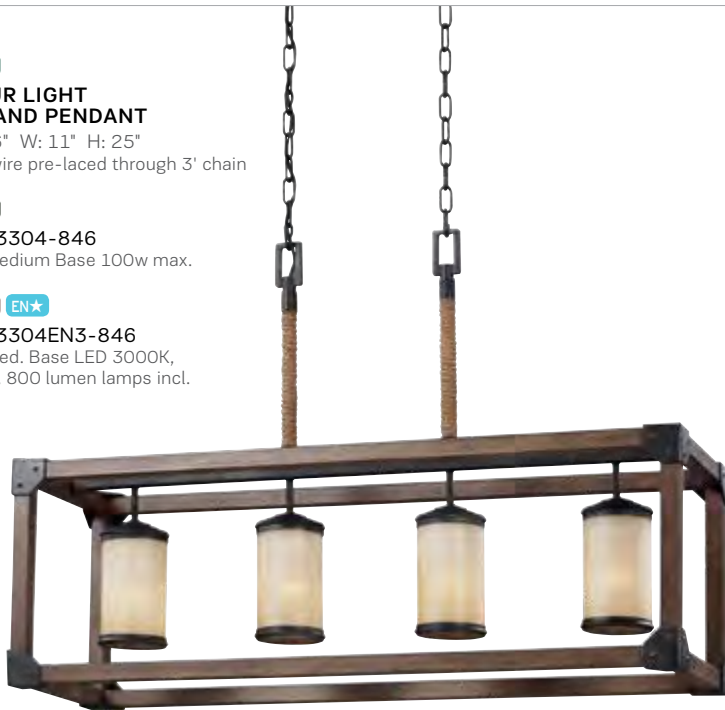

DAMP

FOUR LIGHT ISLAND PENDANT

L: 36" W: 11" H: 25"
10' wire pre-laced through 3' chain

T24

6613304-846
(4) Medium Base 100w max.

T24 EN★

6613304EN3-846
(4) Med. Base LED 3000K, 9.5w, 800 lumen lamps incl.

DAMP

THREE LIGHT CHANDELIER

L: 16.5" W: 16.5" H: 21.75"
10' wire pre-laced through 3' chain

T24

3113303-846
(3) Medium Base 100w max.

T24 EN★

3113303EN3-846
(3) Med. Base LED 3000K, 9.5w, 800 lumen lamps incl.