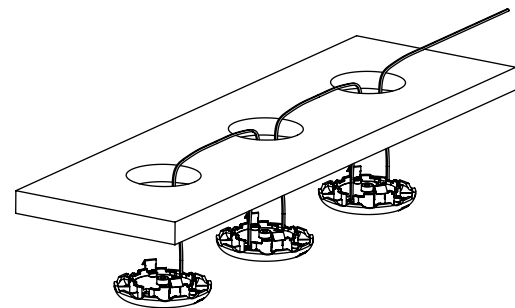

Mounting Options

SURFACE MOUNT VIA CAPTIVE SCREW

RECESSED MOUNT VIA 2³/₈" DIAMETER HOLE

PRODUCTS SHOWN: LOUVRE LED BRICK LIGHTS IN ANTIQUE BRONZE FINISH

LED STEP/BRICK LIGHTING

LED STEP / LED BRICK LIGHTING