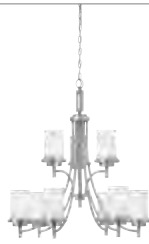

Nine Light Chandelier