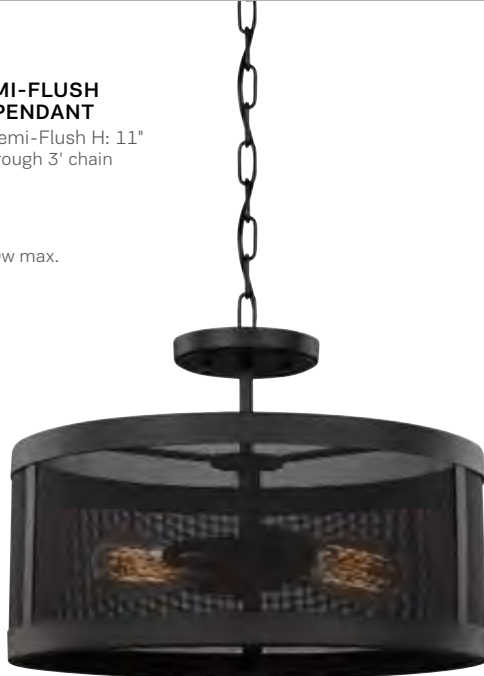

TWO LIGHT SEMI-FLUSH CONVERTIBLE PENDANT

D: 16" H: 11.75" Semi-Flush H: 11"
6' wire pre-laced through 3' chain

T24

7728502-12
(2) Medium Base 60w max.

DAMP

ONE LIGHT MINI-PENDANT

D: 8" H: 12"
10' wire, (3) 12" stems, (1) 6" stem and sloped ceiling mounting hardware

T24

6128501-12
(1) Medium Base 60w max.