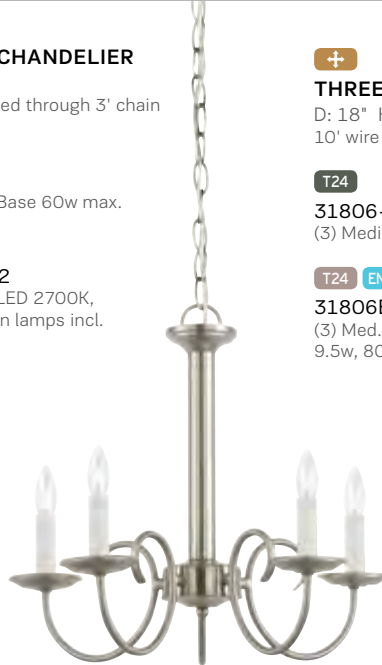

FIVE LIGHT CHANDELIER

D: 18" H: 16"
10' wire pre-laced through 3' chain

T24

31809-962

(5) Candelabra Base 60w max.

T24 EN★

31809EN-962

(5) Cand. Base LED 2700K,
3.5w, 350 lumen lamps incl.