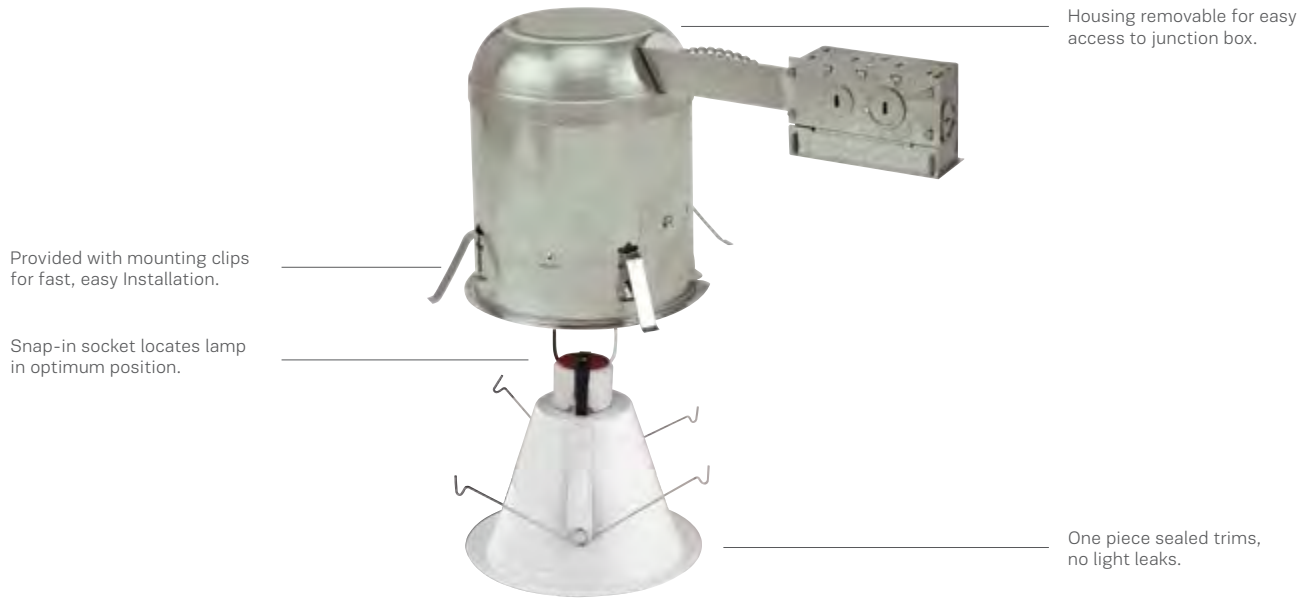

11018
Remodel / IC Airtight

Airtight Construction

Meets airtight requirements for 2.0 CFM or less air leakage.

Safe – thermally protected, listed for damp location

IC housings approved for use in direct contact with insulation.

Fast, easy installation

Provided with mounting clips

Junction box

Features snap-on covers, pry-out knockouts, riveted ground wire, and through-circuit wiring, with 2-in/2-out #12 wire.

WET

6" FLAT GLASS SHOWER TRIM

11033AT-15
(1) Medium Base
40w max.

DAMP

6" BAFFLE TRIM

1151AT-14
(1) Medium Base
PAR30L 75w max.
(1) Medium Base
PAR30S 50w max.
(1) Medium Base
BR30 65w max.
(1) Medium Base
PAR38 90w max.

WET

6" OPEN SHOWER TRIM

1154AT-14
(1) Medium Base
PAR30L 75w max.
(1) Medium Base
PAR30S 50w max.
(1) Medium Base
PAR38 90w max.