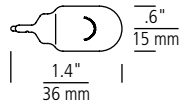

LX CABLE SYSTEM | LAMP - WEDGE BASE

STEP
1

CHOOSE LAMPS & LAMPHOLDER

LX Wedge Base Lamps provide illumination for a varied list of applications. LX Wedge Base Lamps add another level of versatility to Generation Lighting LX Cable systems.

Item Number	9728	9731	9732
Lamp Type	T3¼ Incandescent	T3¼ Xenon	T3¼ Xenon
Color Temperature	2300K	2400K	2550K
Voltage	12v AC	12v AC	12v AC
Rated Watts	5w	3w	5w
Gross Lumens	23	15	33
Power Consumption	4w	2.7w	4.2w
Efficacy	6 lm/w	6 lm/w	8 lm/w
Color Rendering Index	>90 CRI	>90 CRI	>90 CRI
Rated Average Life	9,000 hours	19,000 hours	8,000 hours
Dimmable	Yes	Yes	Yes
Lamp Base	Wedge	Wedge	Wedge
Minimum Spacing	4" on center	4" on center	4" on center