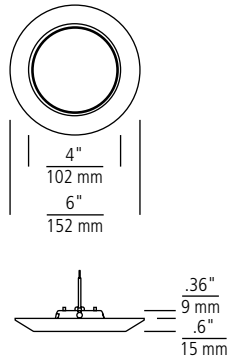

FEATURES & BENEFITS

- Recessed look and feel with unparalleled Efficacy of LED
- Economical, long lasting upgrade to standard recessed lighting
- Provides visually pleasing, color accurate 90CRI illumination
- Dimmable down to 10%
- ENERGY STAR® Qualified
- Title-24 Compliant
- Wet Rated for shower ceiling installations
- Flat lens
- Easy to install

DIMMER COMPATIBILITY

Forbes & Lomax	FLR603P
Lutron	SELV-300P, DVELV-300P, NTELV-500, RRD-6NA, MAELV-600, HQRD-6NA, TGCL-153P, DVCL-153P, S-600P, DV-600P, PD-5NE-WH, SCL-153P, AYCL-153P, CTCL-153P, LGCL-153P, MACL-153M, PD-6WCL
Legrand	HCL45-3PW, ADTH700RMTUW1, ADTP600RMHW1
Insteon	24770
Leviton	DSL06-1LZ

SPECIFICATIONS

Item Number	14916RD-15
Item Name	Traverse Mirage
Finish	White [-15]
Color Temperature	3000K
Lumens Delivered	650
Watts Consumed	11.5
Efficacy	57
Color Rendering Index	90 CRI
Beam Spread	Lambertian
Rated Average Life	50,000 hours to 70%
Dimmable⁽¹⁾	Yes to <10%
Warm On Dim	No
Voltage	120V
Power Factor	>.9
Ambient Operating Temp.	-40°C to +35°C
Construction	Die Cast Metal
Lens	Polycarbonate
Warranty	5 years
Installation	New Construction (3"/4" Round, 4" Square / Octagonal, 4" Pancake)
Qualifications	EN★ WET T24

⁽¹⁾ Dims best with electronic low Voltage (ELV) dimmers. When sizing the dimmer, de-rate it by 30% to account for in-rush current. (i.e. a standard 600 watt dimmer will have a 420 watt capacity when used with these fixtures).