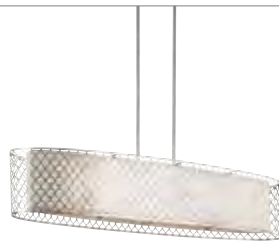

FINISH | MATERIALS

Brushed Nickel [-962]
Stainless Steel / Faux Silk

EN★ DAMP T24 T24

Four Light
Island Pendant

Four Light
Pendant

Three Light
Pendant

Two Light
Semi-Flush
Convertible Pendant

One Light
Mini-Pendant