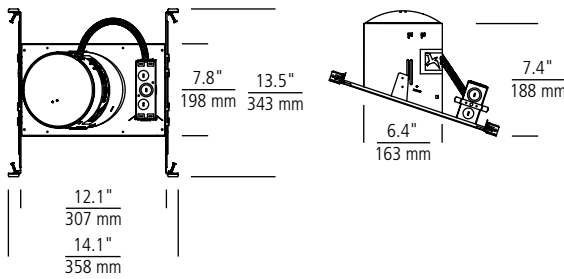

1109
New Construction / IC Airtight / Sloped Ceiling

Airtight Construction

Meets airtight requirements for 2.0 CFM or less air leakage.

Safe – thermally protected, listed for damp location

IC housings approved for use in direct contact with insulation.

Adjustable Housing

Housing adjusts vertically for various ceiling thicknesses

Junction box

Features quick-push and lock connector and through-circuit wiring with 4in/4-out #12 wire.

DAMP

6" SLOPED TRIM

1121-14
(1) Medium Base
PAR38 75w max.