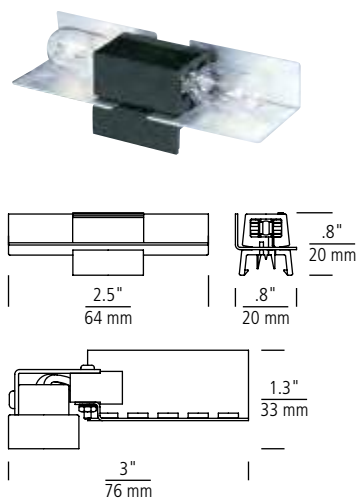

Wedge Base Lampholders

For use with our xenon and incandescent wedge base lamps, Generation Lighting LX Wedge Base Lampholders feature a high quality reflector for minimizing light loss from your selected lamps. Each lampholder snaps onto LX Track and Cable with ease and can be spaced based on your criteria and lamp source (sold separately).

Item Number	9428(-xx)
Reflector	Two lamp socket, ideal for cove lighting
Voltage	12v
Certification	cETL, damp rated
Lamp Type	T3¼ Wedge
Max. Wattage	(2) 5w incandescent or xenon
Min. Spacing	4" on center
Material / Finish	Black [-12] and White [-15] anodized aluminum reflector and heat resistant polycarbonate.

Application Guide

Application	Recommended Spacing on Center	Suggested Lamp Source(s)
Above Cabinet	2" - 4"	3w-5w Incandescent or Xenon
Inside Cabinet	1 - 2 per shelf	3w-5w Incandescent or Xenon
Toe Space	2" - 4"	3w-5w Incandescent or Xenon
Cove	4"	3w-5w Incandescent or Xenon