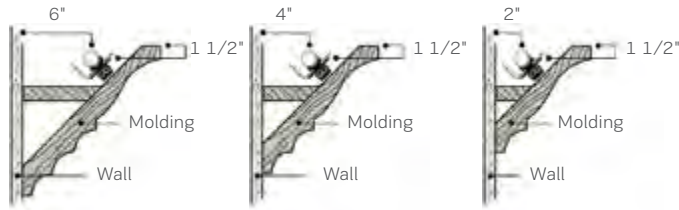

METHOD A

Lighting system installed on angled surfaces.

For 6" on center
6" from vertical surface

For 4" on center
4" from vertical surface

For 2" on center
2" from vertical surface