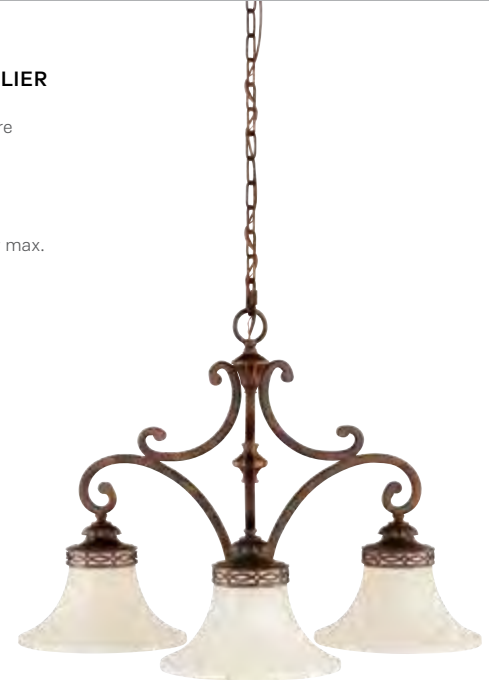

THREE LIGHT KITCHEN CHANDELIER

D: 25" H: 19.5"
Supplied with 15' of wire
and 5' of chain

T24

F2219/3WAL
(3) Medium Base 100w max.