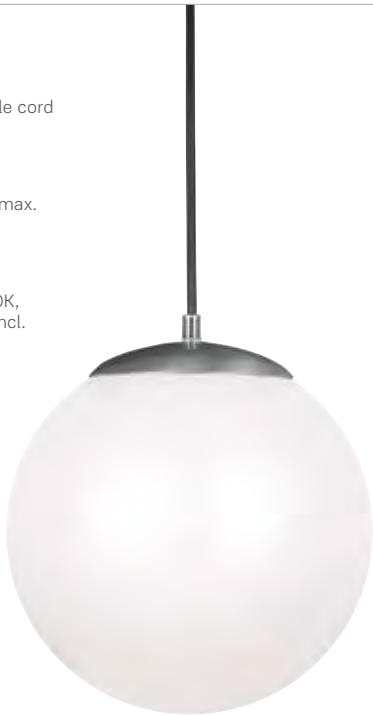

SATIN ALUMINUM FINISH
WHITE GLASS

LARGE PENDANT

D: 12" H: 12.5"
4.5' white field adjustable cord

T24

6022-848

(1) Medium Base 150w max.

T24 EN★

6022EN3-848

(1) Med. Base LED 3000K,
9.5w, 800 lumen lamp incl.

T24 WOD EN★ LED

602293S-848

LED: 3000K, 14 watts,
1000 gross lumens