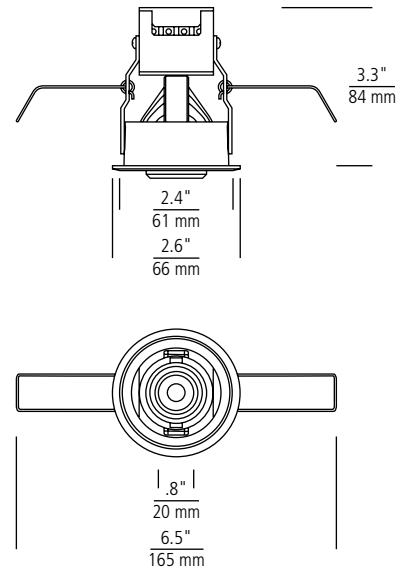

Item Number (12V)	95416S(-xx)	95417S(-xx)
Item Number (24V)	95516S(-xx)	95517S(-xx)
Finish	White [-15], Antique Bronze [-171], Silver [-849]	
Color Temperature	2700K	3000K
Voltage	12v AC or 24v AC	
Delivered Lumens	300	
Power Consumption	5.5w	
Efficacy	55 lm/w	
Color Rendering Index	90	
Rated Average Life	50,000 hours to 70%	
Dimming Range⁽¹⁾	Down to 10%	
Included Lenses	30° and 65°	
Material	Steel/Aluminum	
Certification	DAMP and IC Rated	

⁽¹⁾ Generation LED Niche Lights perform best with electronic transformers and electronic low-voltage (ELV) dimmers.