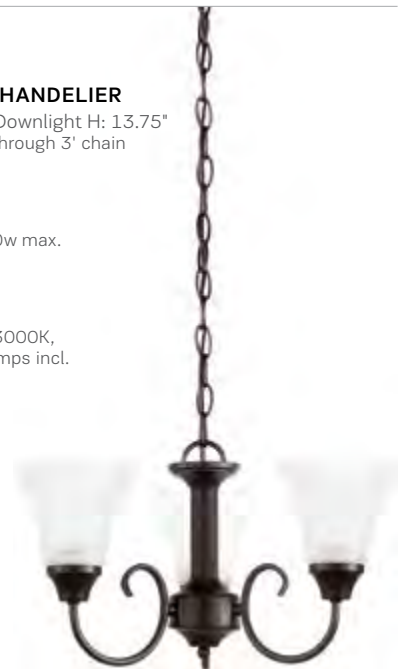

THREE LIGHT CHANDELIER

D: 18" H: 10.25" Downlight H: 13.75"
10' wire pre-laced through 3' chain

T24

31806-782

(3) Medium Base 60w max.

T24 EN★

31806EN3-782

(3) Med. Base LED 3000K,
9.5w, 800 lumen lamps incl.