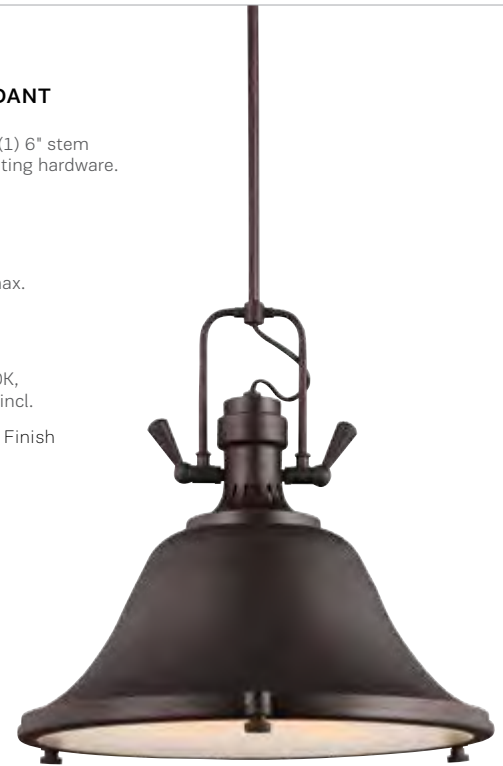

BURNT SIENNA FINISH
SATIN ETCHED GLASS DIFFUSER