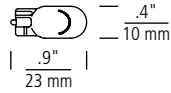

LX CABLE SYSTEM | LAMP - WEDGE BASE

STEP
1

CHOOSE LAMPS & LAMPHOLDER

LX Wedge Base Lamps provide illumination for a varied list of applications. LX Wedge Base Lamps add another level of versatility to Generation Lighting LX Cable systems.

Item Number	9728	9731	9732
Lamp Type	T3¼ Incandescent	T3¼ Xenon	T3¼ Xenon
Color Temperature	2300K	2400K	2550K
Voltage	12v AC	12v AC	12v AC
Rated Watts	5w	3w	5w
Gross Lumens	23	15	33
Power Consumption	4w	2.7w	4.2w
Efficacy	6 lm/w	6 lm/w	8 lm/w
Color Rendering Index	>90 CRI	>90 CRI	>90 CRI
Rated Average Life	9,000 hours	19,000 hours	8,000 hours
Dimmable	Yes	Yes	Yes
Lamp Base	Wedge	Wedge	Wedge
Minimum Spacing	4" on center	4" on center	4" on center