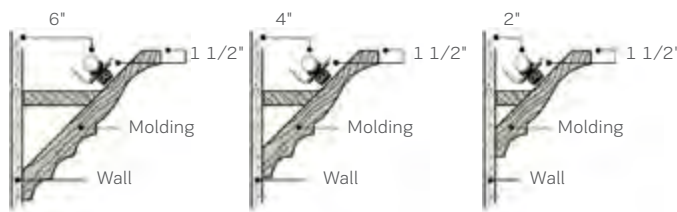

METHOD A

Lighting system installed on angled surfaces.

For 6" on center
6" from vertical surface

For 4" on center
4" from vertical surface

For 2" on center
2" from vertical surface