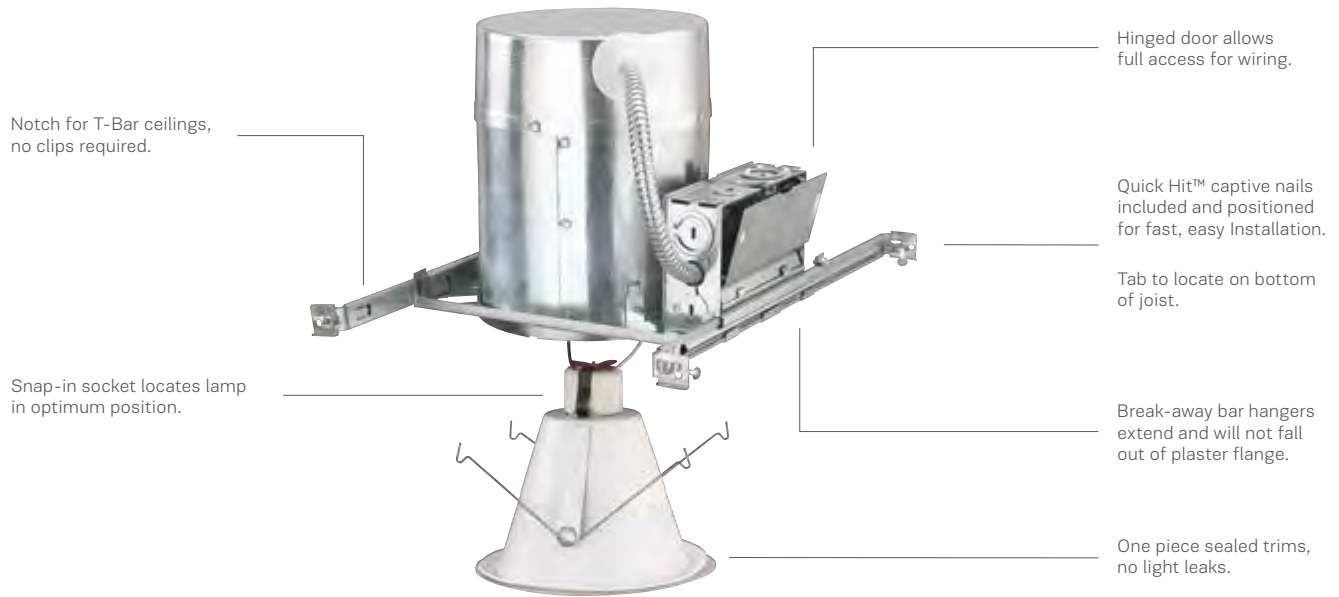

11028QC
New Construction / IC Airtight

Airtight Construction

Meets airtight requirements for 2.0 CFM or less air leakage.

Safe – thermally protected, listed for damp location

IC housings approved for use in direct contact with insulation.

Adjustable housing

Housing adjusts vertically for various ceiling thicknesses.

Junction box with integral Romex connector

Features quick-push and lock connector and through-circuit wiring with 4-in/4-out #12 wire.

Quick Connectors

QC models come with quick connect wire connectors for fast connections to house wire.

WET

6" FLAT GLASS SHOWER TRIM

11033AT-15
(1) Medium Base
40w max.

WET

6" OPEN SHOWER TRIM

1154AT-14
(1) Medium Base
PAR30L 75w max.
(1) Medium Base
PAR30S 50w max.
(1) Medium Base
PAR38 90w max.

DAMP

6" BAFFLE TRIM

1151AT-14
(1) Medium Base
PAR30L 75w max.
(1) Medium Base
PAR30S 50w max.
(1) Medium Base
BR30 65w max.
(1) Medium Base
PAR38 90w max.