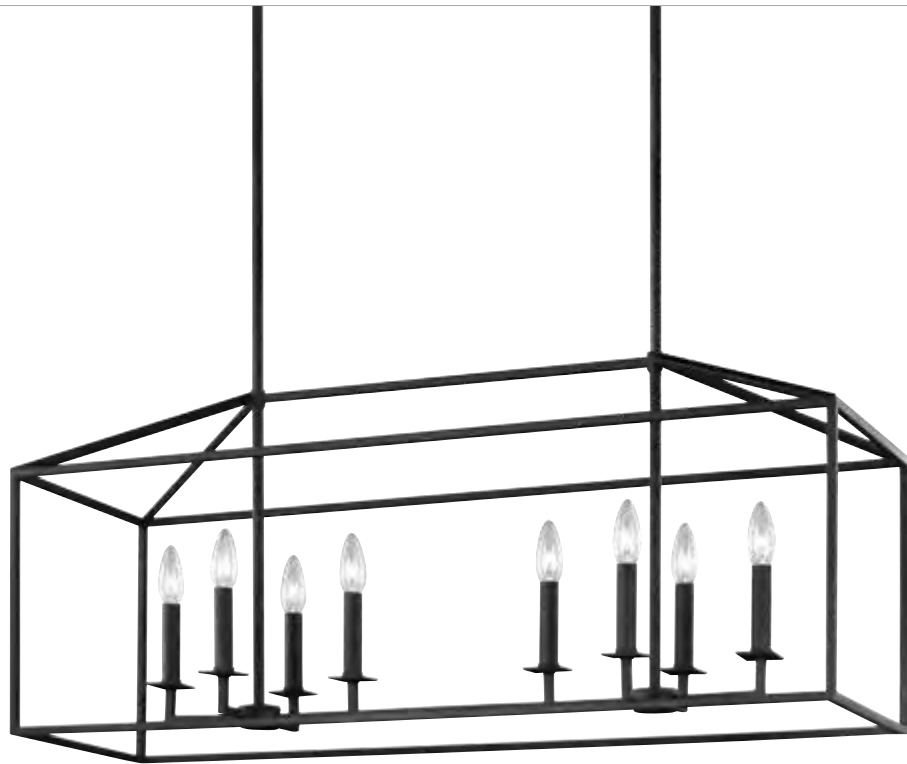

DAMP

**EIGHT LIGHT
ISLAND PENDANT**

L: 40" W: 12" H: 16.75"
10' wire, (6) 12" stems, (2) 6" stems
Includes two sets of accent candle
holders in Chrome and Heirloom Bronze.

T24

6615008-839
(8) Candelabra Base 60w max.

T24 EN★

6615008EN-839
(8) Cand. Base LED 2700K,
3.5w, 350 lumen lamps incl.