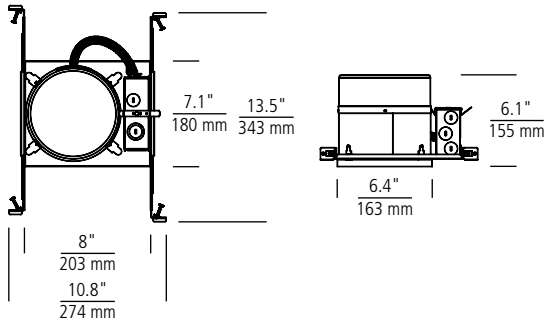

6" HOUSING 11019

NEW CONSTRUCTION / IC / SHALLOW AIRTIGHT

11019

New Construction / IC / Shallow Airtight

Airtight Construction

Meets airtight requirements for 2.0 CFM or less air leakage.

Safe – thermally protected, listed for damp location

IC housings approved for use in direct contact with insulation.

Adjustable Housing

Housing adjusts vertically for various ceiling thicknesses

Junction box

Features quick-push and lock connector and through-circuit wiring with 4in/4-out #12 wire.

DAMP

6" BAFFLE TRIM

1158AT-14

- (1) Medium Base PAR30L 75w max.
- (1) Medium Base PAR30S 50w max.
- (1) Medium Base BR30 65w max.

WET

6" FLAT GLASS SHOWER TRIM

11033AT-15

- (1) Medium Base 40w max.