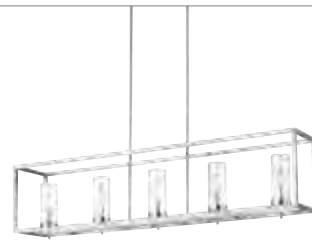

Brushed Oil Rubbed Bronze [-778]

Clear Glass

EN★ DAMP T24 T24

Nine Light
Chandelier

Five Light
Chandelier

Three Light
Chandelier

Five Light
Island Pendant

One Light
Pendant