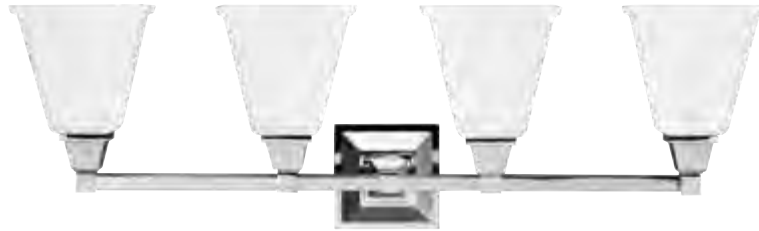

FOUR LIGHT WALL / BATH – CHROME FINISH [-05]
ETCHED GLASS, WHITE INSIDE