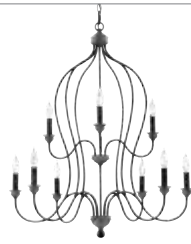

HARTSVILLE

Indoor p.132 | Wall / Bath p.446

FINISH | MATERIAL

Dark Weathered Zinc & Weathered Oak Finish [-DWZ/WO]

DAMP T24 ADA

Nine Light Chandelier