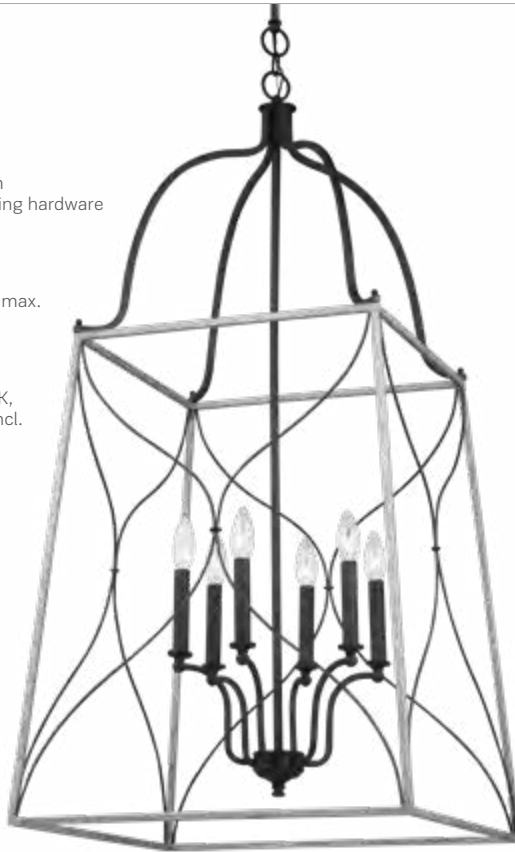

DAMP

LARGE SIX LIGHT HALL / FOYER

L: 22" W: 22" H: 47.5"
Supplied with 10' of wire,
(3) 12" stems, (1) 6" stem
and sloped ceiling mounting hardware

T24

6531506-808
(6) Candelabra Base 60w max.

T24 EN★

6531506EN-808
(6) Cand. Base LED 2700K,
3.5w, 350 lumen lamps incl.