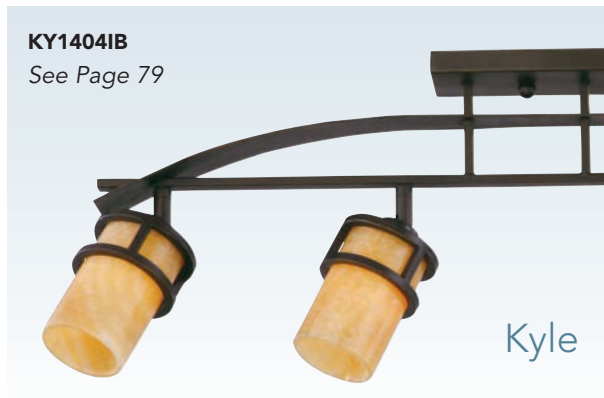

Track Lighting

Please see referenced page numbers for larger images and full descriptions of the products on these pages.