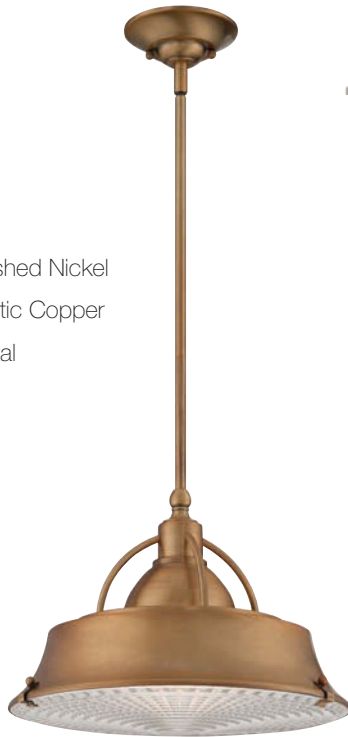

CDY 2814ZC

Grant

PN Finish: Palladian Bronze

IS Finish: Imperial Silver

Shade: Opal Etched

IS Finish: Imperial Silver

Shade: Opal Etched

PRODUCT	DIMENSIONS	CANOPY	BULBS
CDY2814BN/ZC	10.5" H*, 14.5" D	5" D	2-100W Med. Base or 2-23W CFL
ER1814IS/PN	11.5" H*, 13.5" D	5" D	1-100W Med. Base or 1-23W CFL
GRT2814IS/PN	11.5" H*, 13.5" D	5" D	1-100W Med. Base or 1-23W CFL

All rod-hung fixtures come with 10' of wire. *Comes with (2) 6" and (2) 12" Rods.