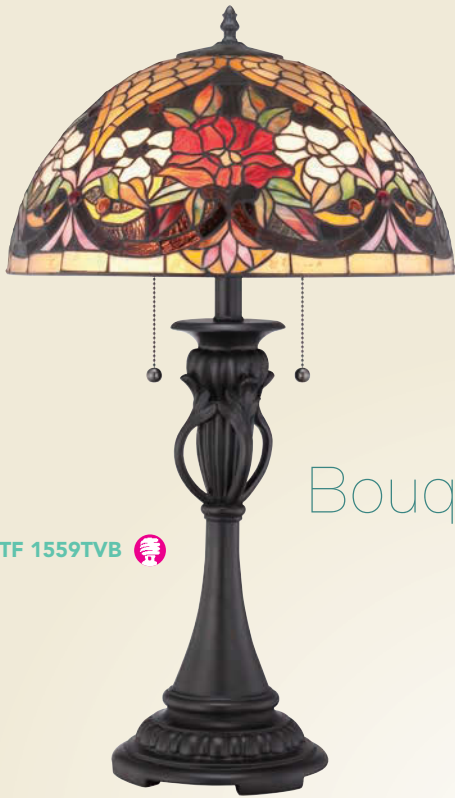

TF 1559TVB

Bouquet