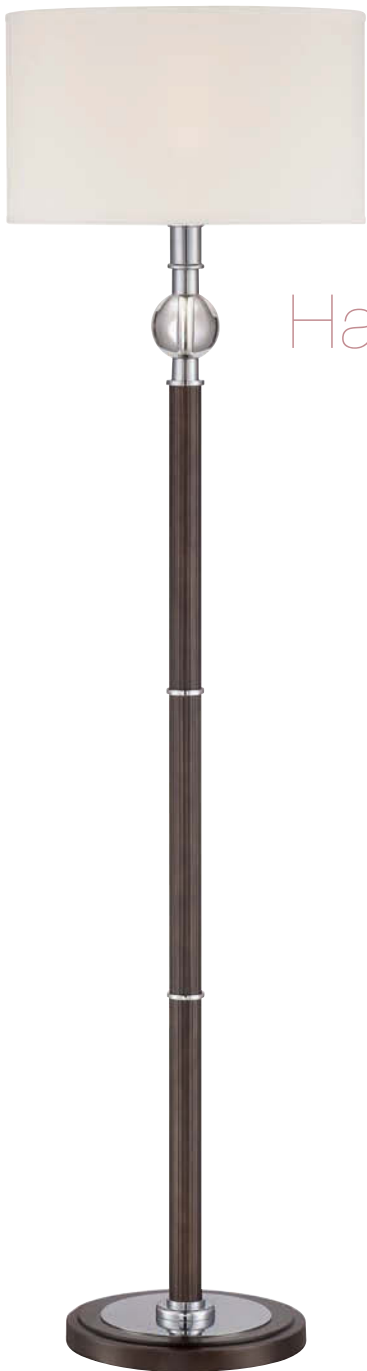

Palmer

Q 1468TPK 

Scott

Q 1474F 

Gen

Q 1460TAN 

PRODUCT	DIMENSIONS	BULBS	FINISH	SHADE	SHADE DIMS
Q1468TPK	30.5" H	1-150W Med. Base 3-Way	Polished Nickel	Biege Hardback Oval with Self Trim	(8.5" x 13.5") x (9" x 14") x 11"
Q1474F	64" H, 17" D	2-60W Med. Base or 2-13W CFL		Round White Linen Fabric	14" x 16" x 10"
Q1460TAN	28" H	1-150W Med. Base 3-Way	Antique Nickel	Biege Hardback Drum with Self Trim	16" Rd. x 10"