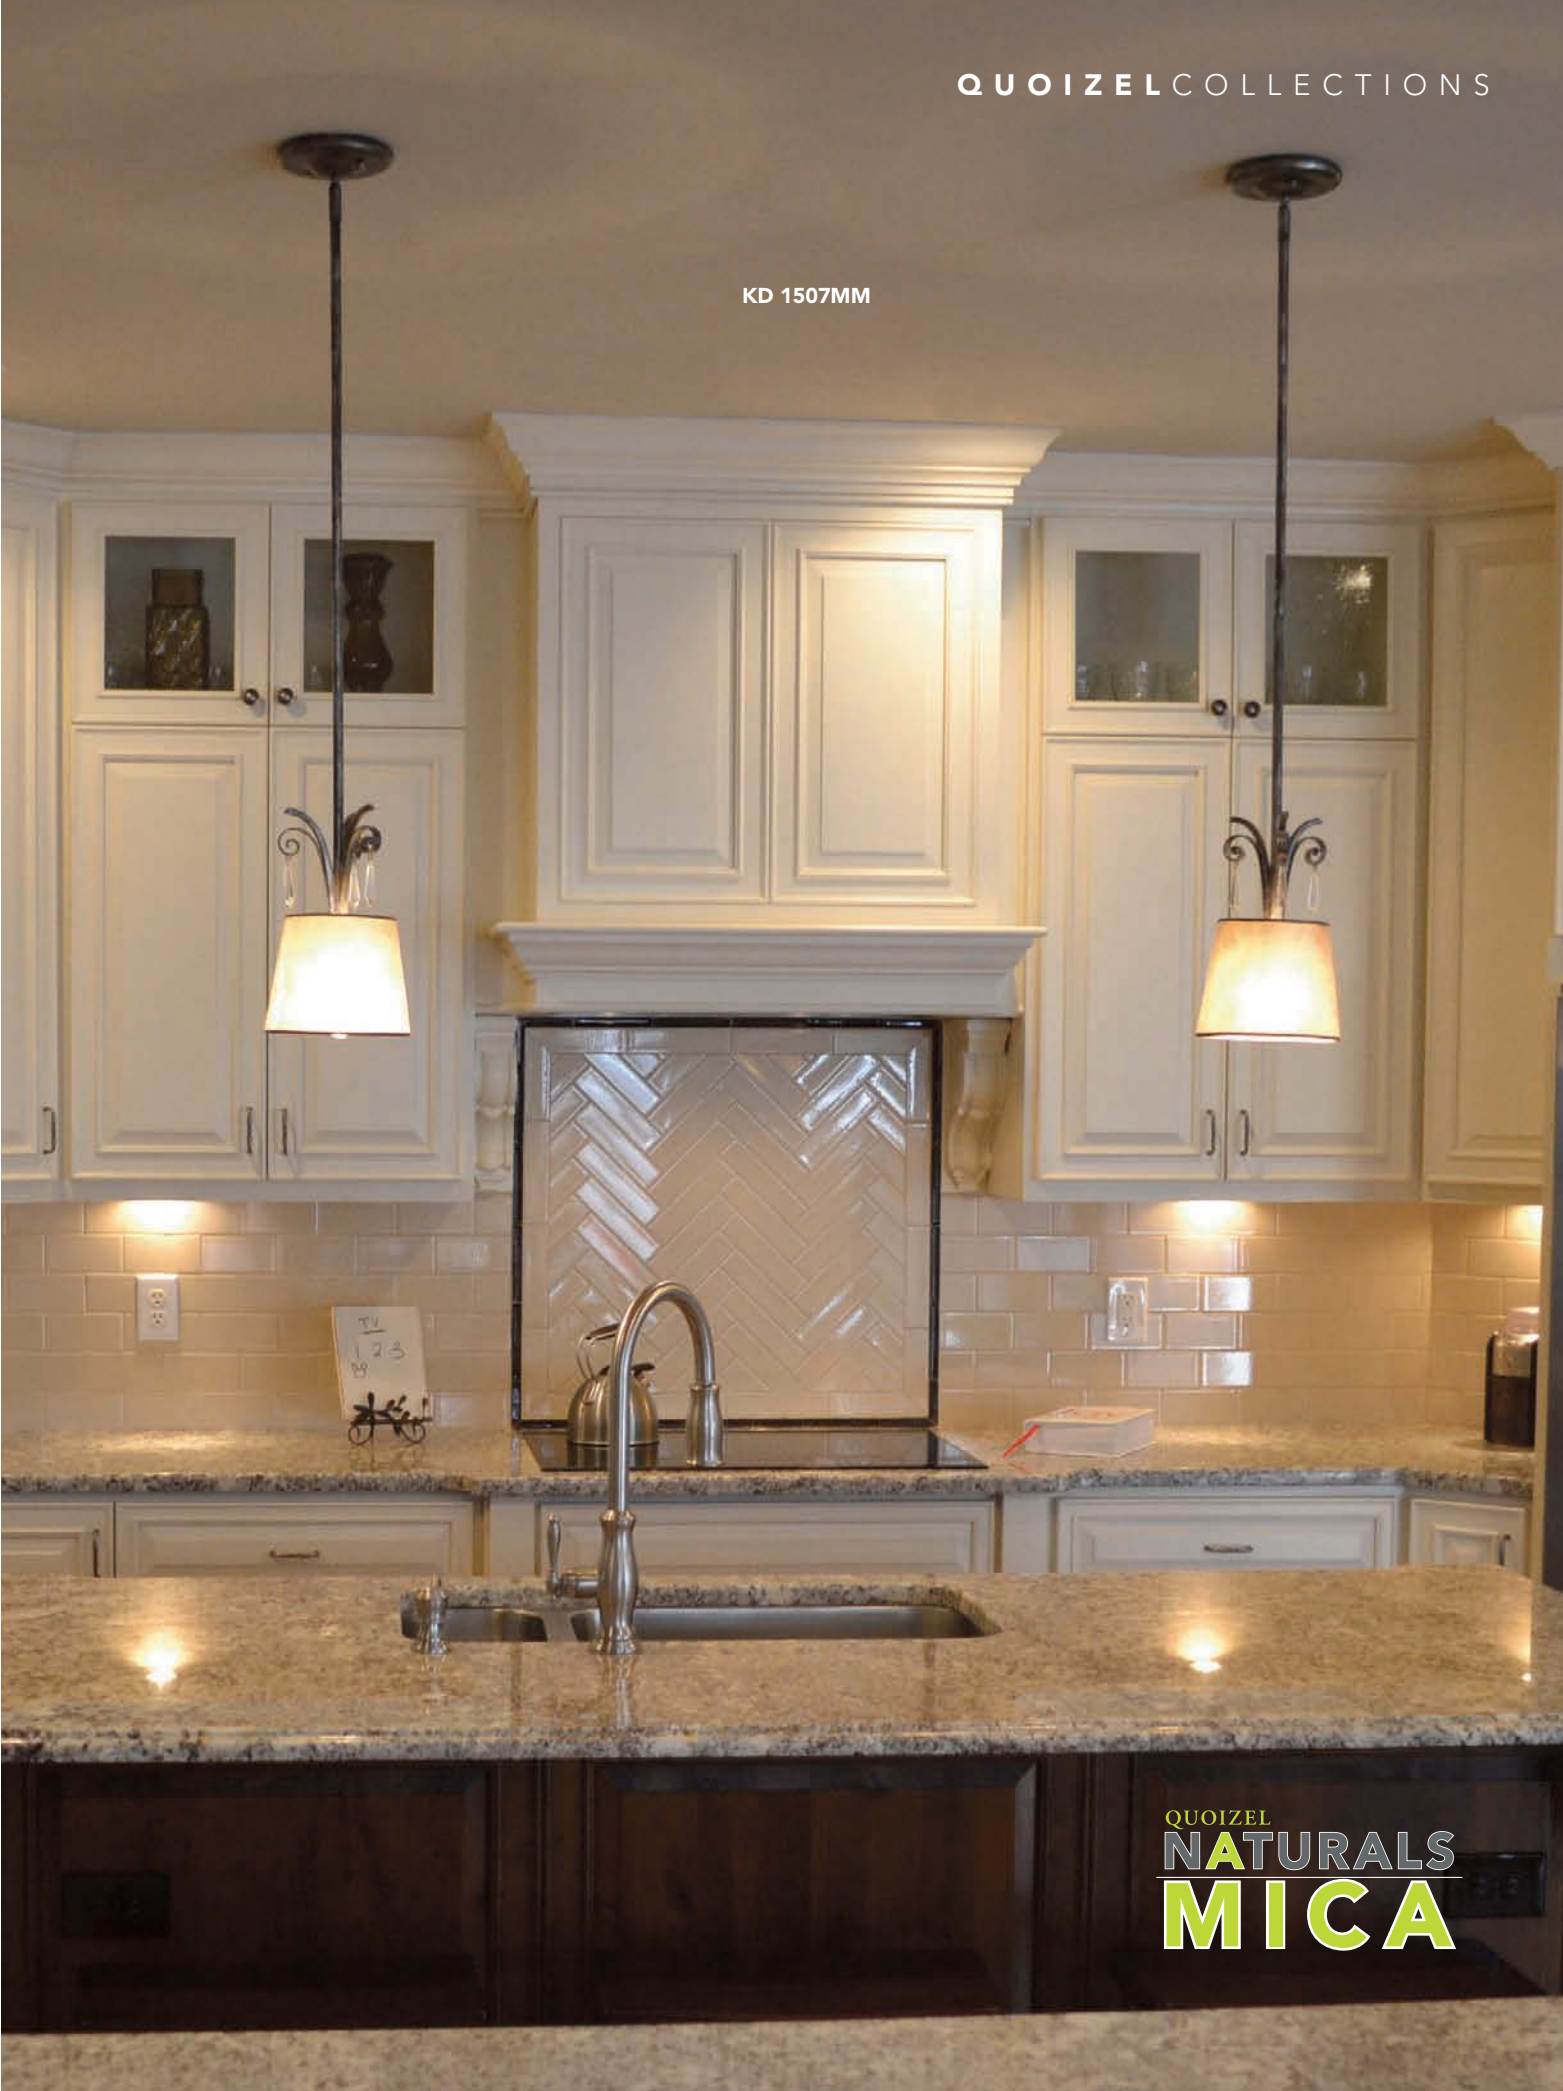

KD 1507MM

QUOIZEL
NATURALS
MICA