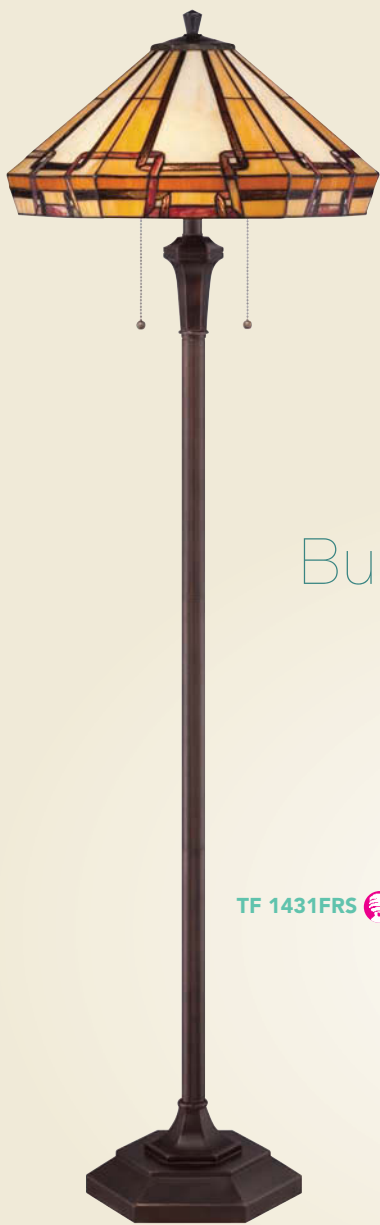

Burton

TF 1431FRS