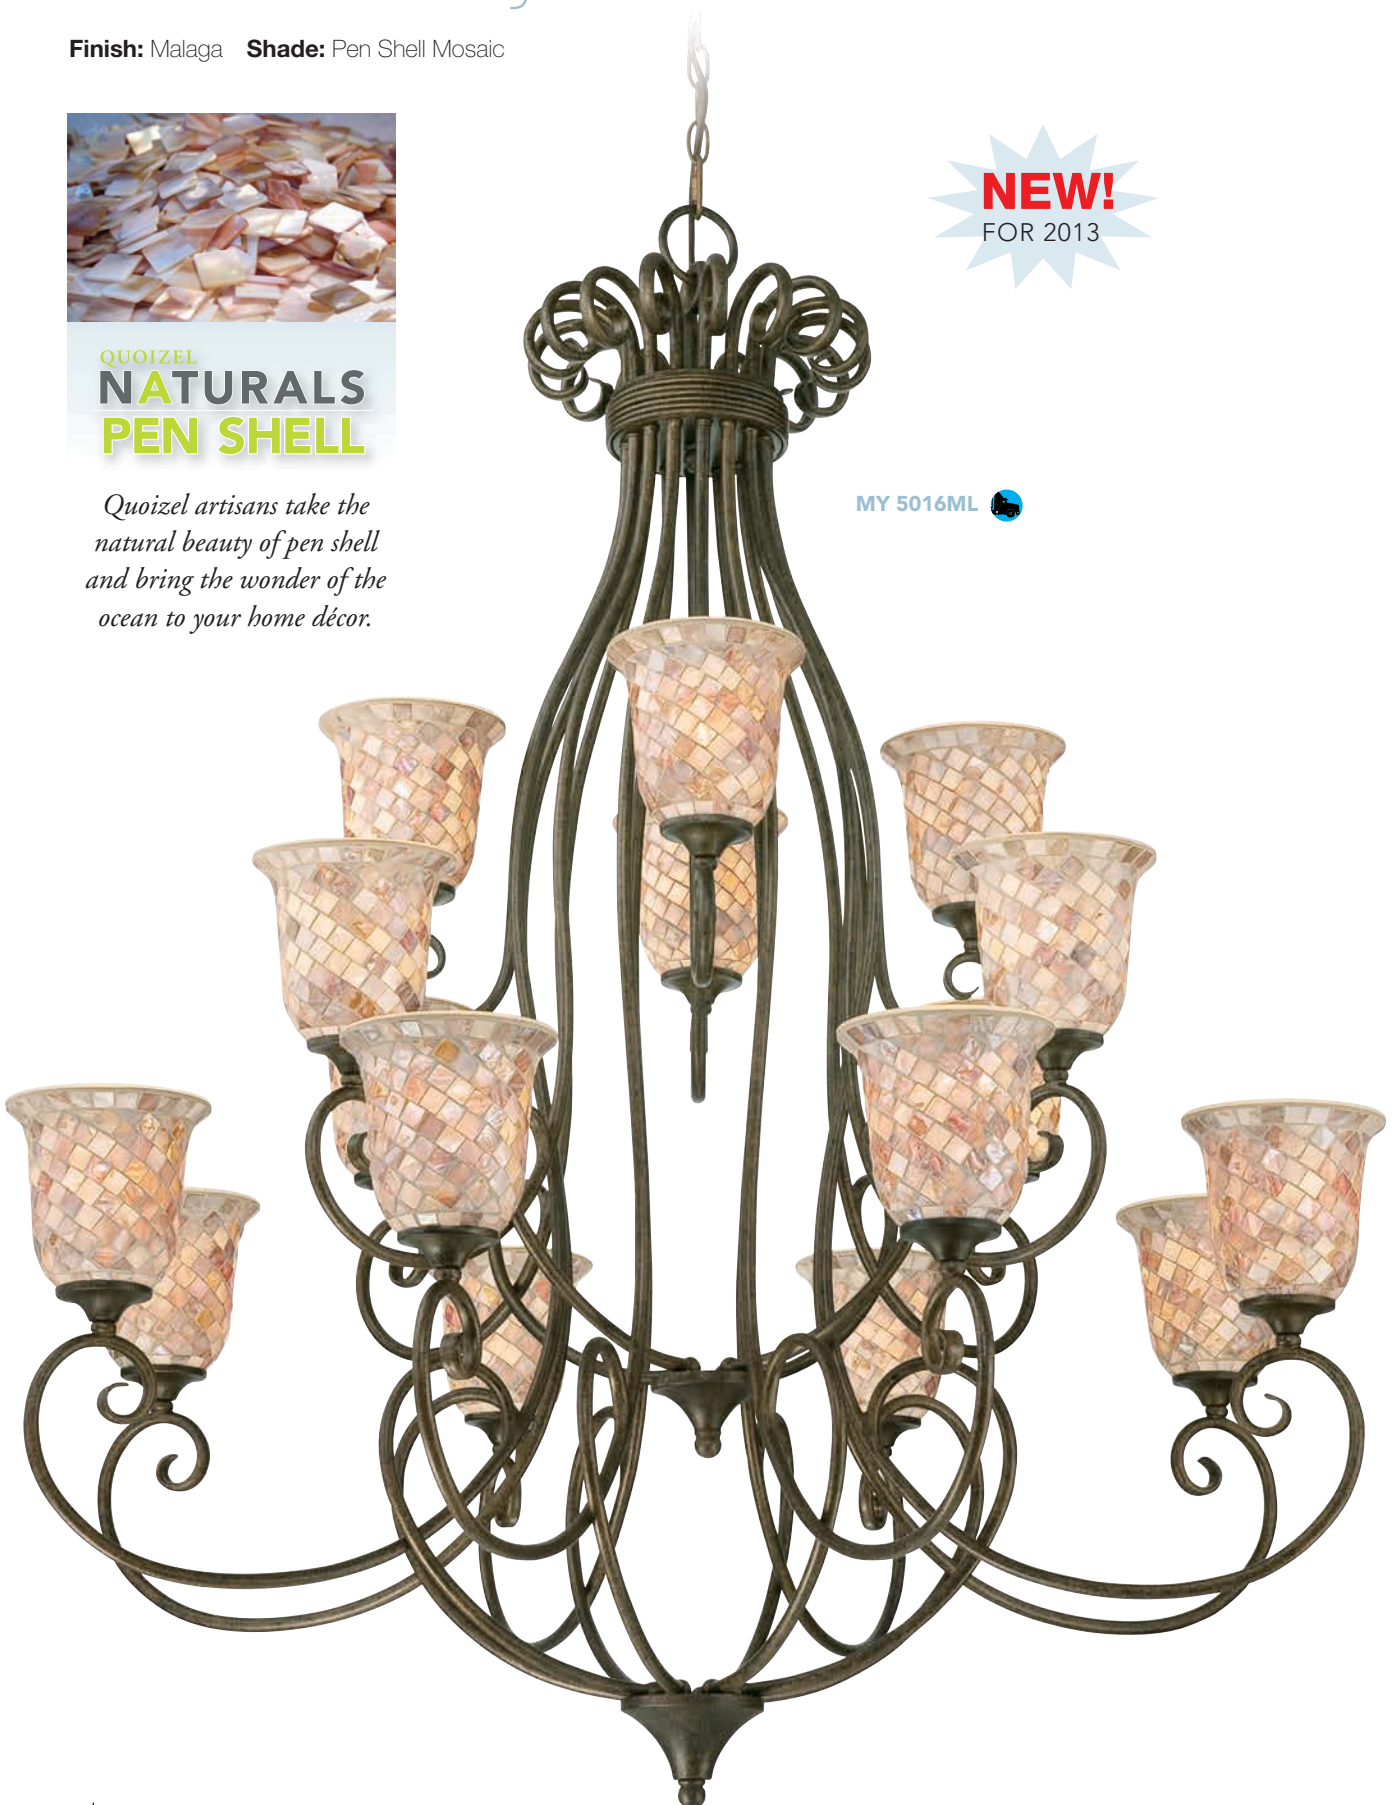

Monterey Mosaic

Finish: Malaga **Shade:** Pen Shell Mosaic

QUOIZEL
NATURALS
PEN SHELL

Quoizel artisans take the natural beauty of pen shell and bring the wonder of the ocean to your home décor.

MY 5016ML 