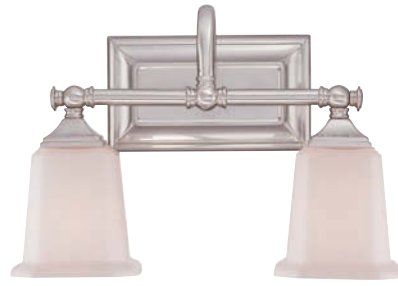

Nicholas

- **BN Finish:** Brushed Nickel
- **C Finish:** Polished Chrome
- **HO Finish:** Harbor Bronze
- **Glass:** Opal Etched

NL 8602BN