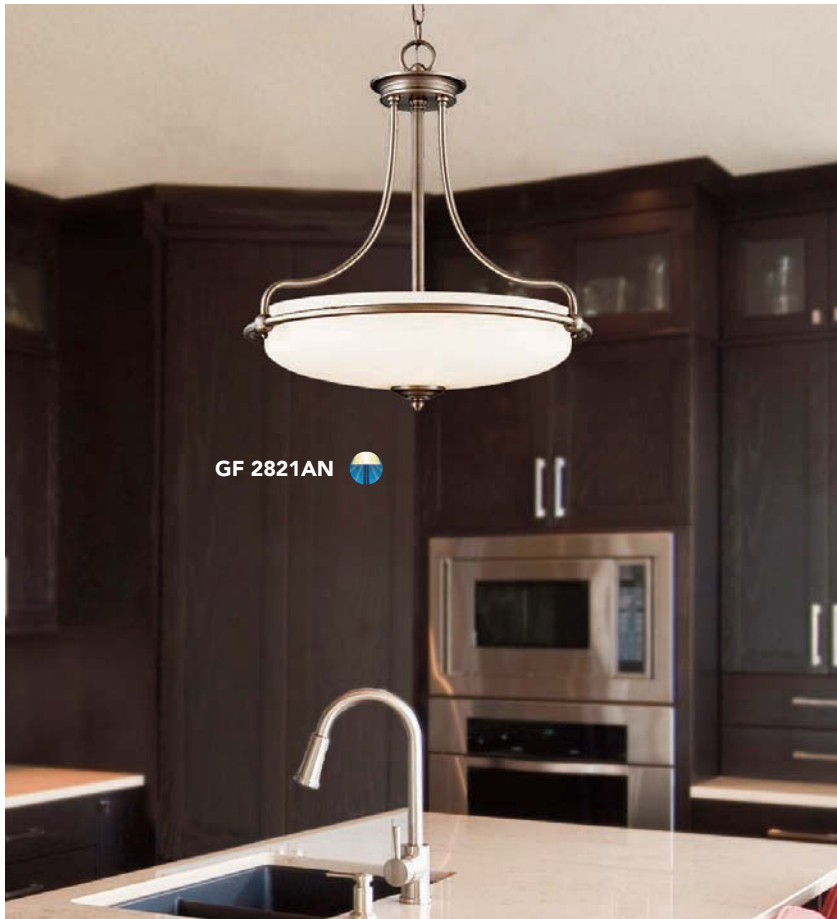

GF 2821PN

GF 2821AN