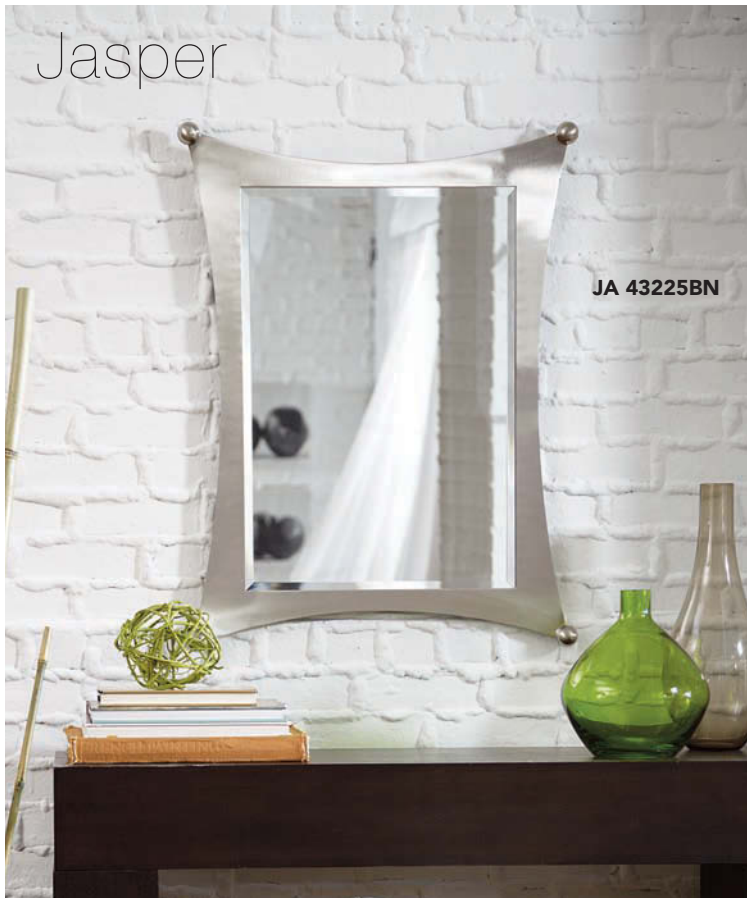

Jasper

JA 43225BN

PRODUCT	DIMENSIONS	FINISH	GLASS
JA43225BN	32" H, 24.5" W, 2" Dp.	Brushed Nickel	Beveled
QR1221C	32" H, 22" W, 1.5" Dp.	Polished Chrome	Beveled
QR1416	32" H, 26" W, 2" Dp.		Beveled

All mirrors on this page may be hung vertically or horizontally.