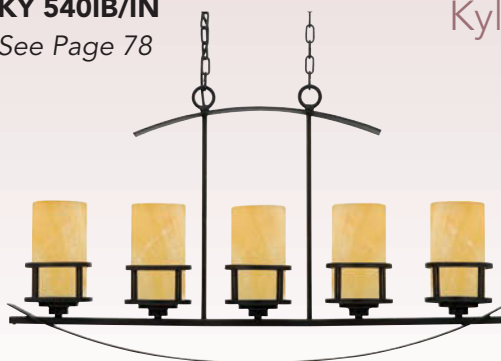

Eastvale

TY 628AN/WT
See Page 87

KY 540IB/IN
See Page 78

Kyle