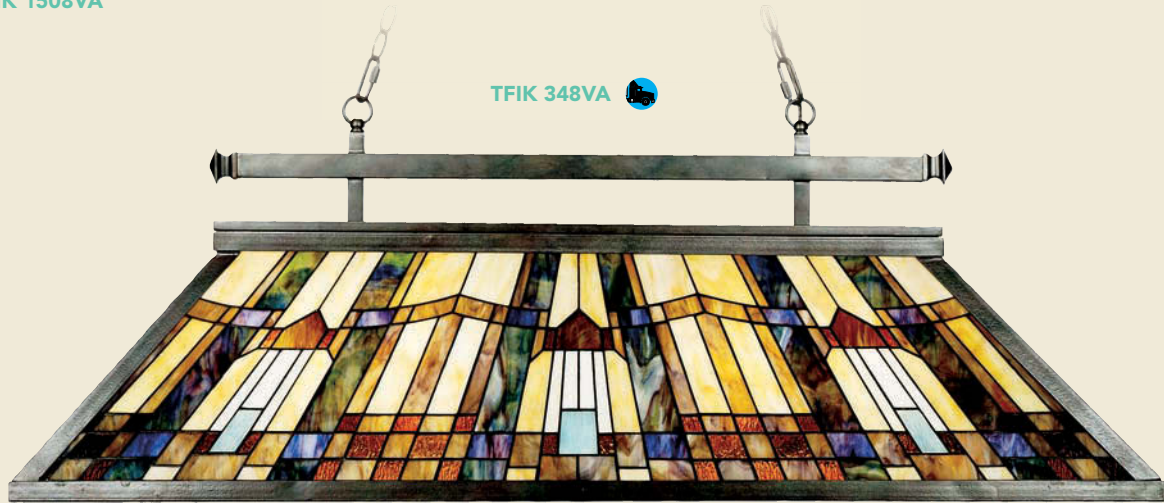

Inglenook

Finish: Valiant Bronze

TFIK 1508VA

TFIK 1714VA 

TFIK 1817VA

TFIK 348VA 

Inglenook COLLECTION

PRODUCT	DIMENSIONS	CANOPY	BULBS	GLASS
TFIK1508VA	8" H*, 8" Sq.	5.5" D	1-100W Med. Base or 1-23W CFL	Contains 208 Pieces of Tiffany Glass
TFIK1714VA	8" H, 14" D	6.5" Sq.	2-60W Med. Base or 2-13W CFL	Contains 248 Pieces of Tiffany Glass
TFIK1817VA	12.5" H, 17" W	8" D	3-100W Med. Base or 3-23W CFL	Contains 248 Pieces of Tiffany Glass
TFIK2817VA	25.5" H, 17.5" D	7" D	3-100W Med. Base or 3-23W CFL	Contains 248 Pieces of Tiffany Glass
TFIK348VA	17.5" H, 47.5" W, 16" Dp.	4" x 8"	3-100W Med. Base or 3-23W CFL	Contains 496 Pieces of Tiffany Glass

All chain-hung fixtures come with 12' of wire and 8' of chain. All rod-hung fixtures come with 10' of wire. *Comes with (2) 6" and (2) 12" Rods.

TIFFANYLIGHTING

TFIK 2817VA

TFT 16191A1VA 

Inglenook

Finish: Valiant Bronze