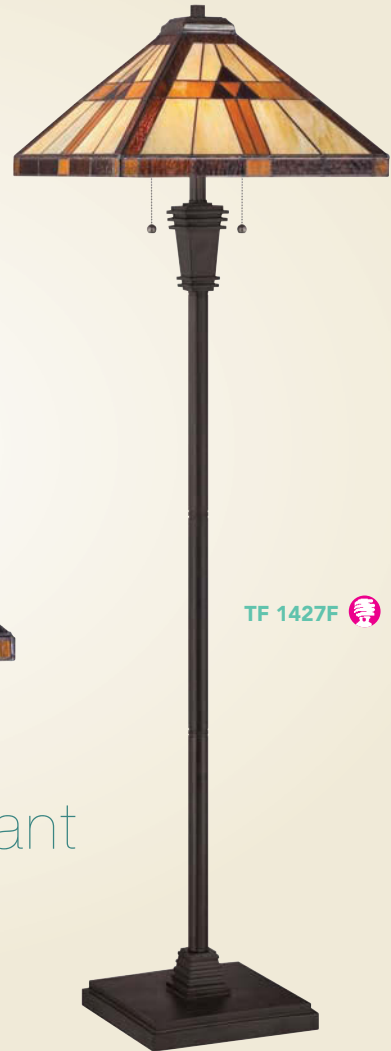

. All rod-hung fixtures come with 10' of wire. *Comes with (4) 6" and (4) 12" Rods.

TF 1509FVB 

TF 1509TVB 

Ross

TF 1427F 

TF 1427T 

Bryant

PRODUCT	DIMENSIONS	BULBS	FINISH	GLASS
TF1427F	60" H, 17" Sq.	2-100W Med. Base or 2-23W CFL		Contains 112 Pieces of Tiffany Glass
TF1427T	23" H, 14" Sq.	2-75W Med. Base or 2-18W CFL		Contains 112 Pieces of Tiffany Glass
TF1509FVB	60" H, 17" Sq.	2-100W Med. Base or 2-23W CFL	Vintage Bronze	Contains 248 Pieces of Tiffany Glass
TF1509TVB	23" H, 14" Sq.	2-75W Med. Base or 2-18W CFL	Vintage Bronze	Contains 248 Pieces of Tiffany Glass