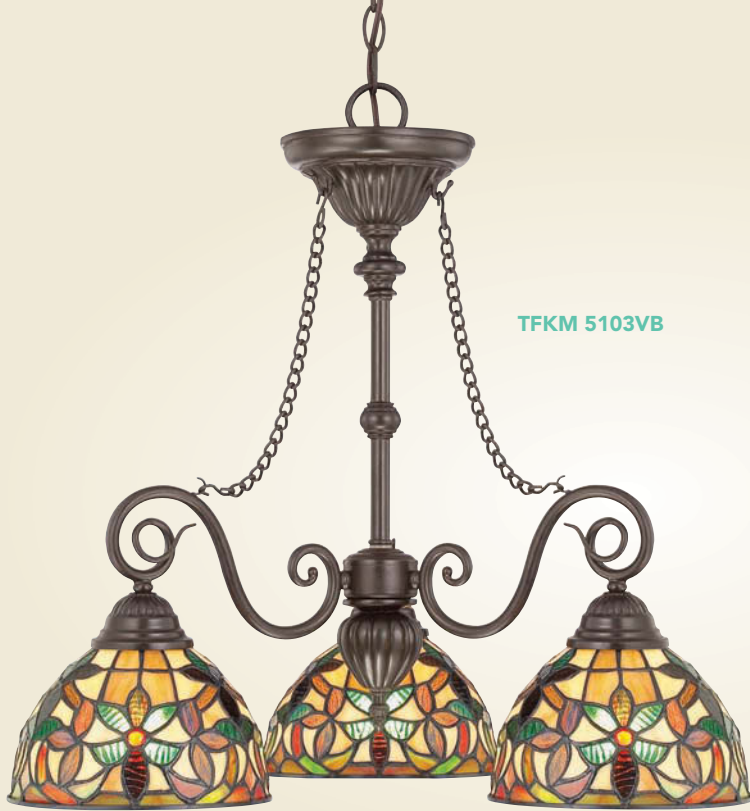

TFKM 5103VB