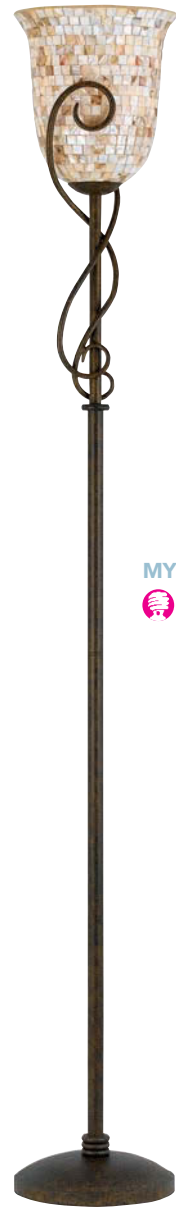

MY 2816ML

MY 9472ML

MY 6325ML

MY 8801ML

QUOIZEL
NATURALS
PEN SHELL

MY 1404ML

All Quoizel Track Lights Swivel

MY 1723ML