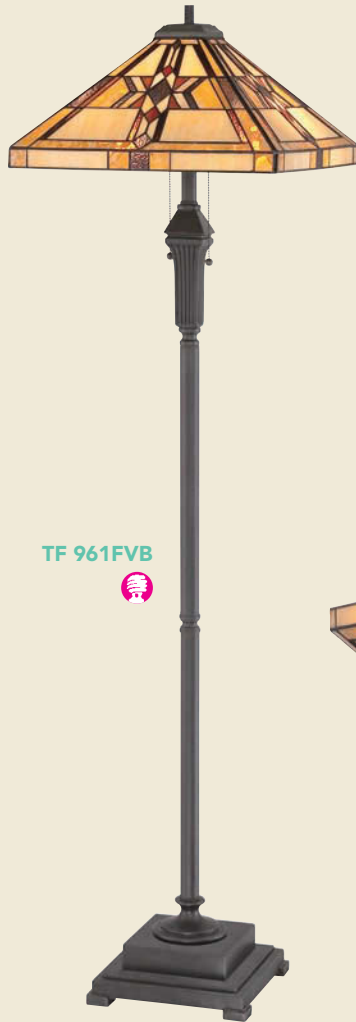

Finton

Finish: Vintage Bronze

TF 961FVB

Finton COLLECTION

PRODUCT	DIMENSIONS	CANOPY	BULBS	GLASS
TF961FVB	62" H, 17" Sq.	-	2-75W Med. Base or 2-18W CFL	Contains 232 Pieces of Tiffany Glass
TF961TVB	25" H, 16" D	-	2-75W Med. Base or 2-18W CFL	Contains 232 Pieces of Tiffany Glass
TF961UVB	72" H, 14" Sq.	-	1-150W Med. Base 3-Way	Contains 232 Pieces of Tiffany Glass
TFFT1501VB	6.5" H*, 6" Sq.	5" x 5" Sq.	1-100W Med. Base or 1-23W CFL	Contains 232 Pieces of Tiffany Glass
TFFT1714VB	15.5" H, 14" Sq.	5.5" x 5.5"	2-100W Med. Base or 2-23W CFL	Contains 232 Pieces of Tiffany Glass
TFFT2818VB	28" H, 18" Sq.	5.5" x 5.5"	2-100W Med. Base or 2-23W CFL	Contains 232 Pieces of Tiffany Glass

All chain-hung fixtures come with 12' of wire and 8' of chain. All rod-hung fixtures come with 10' of wire. *Comes with (2) 6" and (2) 12" Rods.