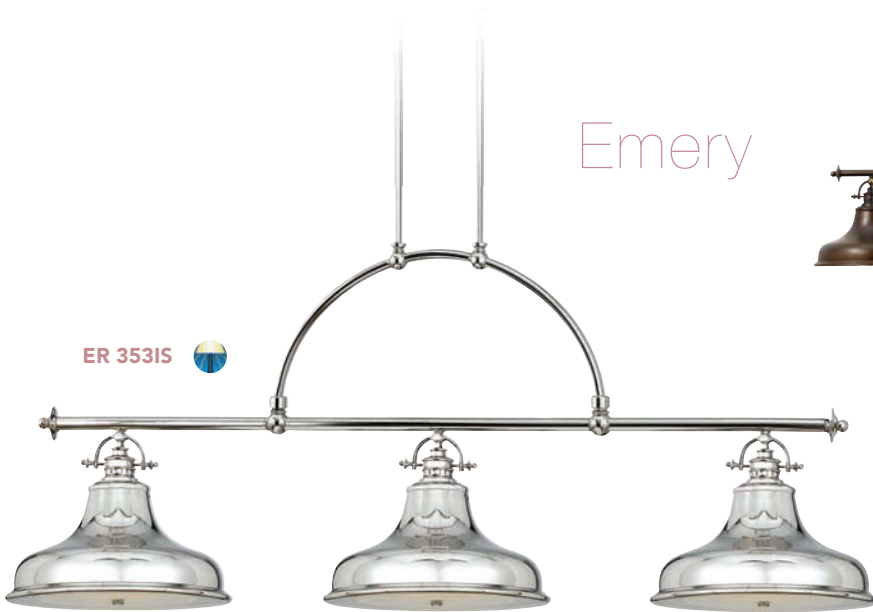

All chain-hung fixtures come with 12' of wire and 8' of chain. All rod-hung fixtures come with 10' of wire. *Bulbs supplied.
**Comes with (2) 6" and (2) 12" Rods.

ER 353PN

Island Lights

QUIZEL

The kitchen has virtually replaced the family room as the central gathering spot for family and guests. Which area gets the most attention? The center island. Recessed lighting is fine for ambient lighting, but it doesn't provide the visual warmth and cozy ambiance that beautiful pendants can. Decorative fixtures over the island are the crowning touch that ties the look of your open floor plan together. Draw attention to the center island with island lights that provide task lighting for food prep while visually complementing the countertops and appliances.

Forging

Forging (detail)

Bending Iron Arms

Artisans
at**WORK**

Emery

ER 353IS

ER 353PN

Please see p.248 and p.259 for matching products.