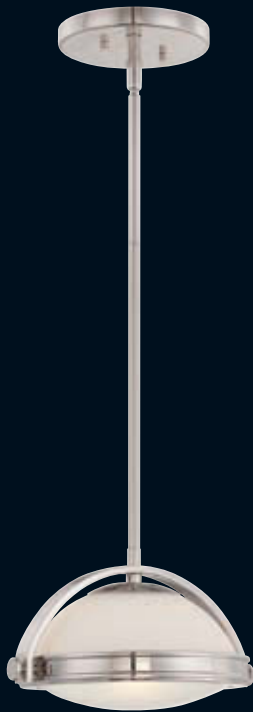

All rod-hung fixtures come with 10' of wire. *Comes with (2) 6" and (2) 12" Rods.

Astor

Finish: Polished Chrome
Glass: Etched Painted White Inside

UPAR 5008C

UPAR 1714C 

Fulton

Finish: Imperial Silver **Glass:** Opal Etched