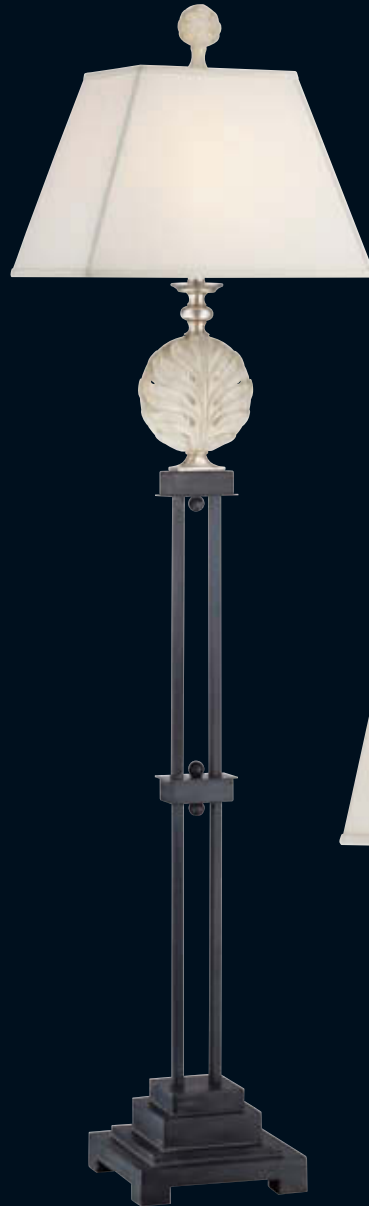

CKPT 1484F

Palmetta