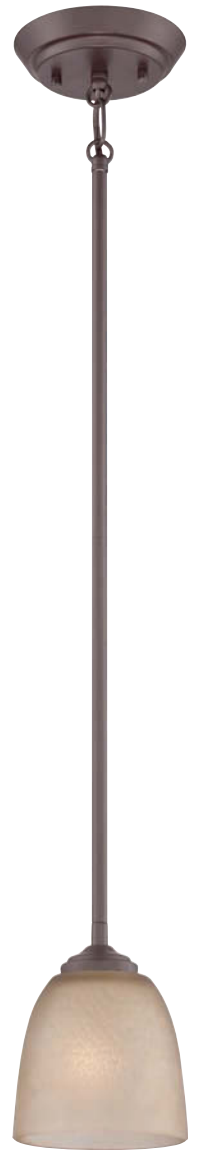

RL 1505WT

Radcliff COLLECTION

PRODUCT	DIMENSIONS	CANOPY	BULBS	GLASS
RL1505WT	6.5" H*, 5" D	5.5" D	1-100W Med. Base or 1-23W CFL	Light Amber, Hammered
RL1720WT01	10.5" H, 20" D	5.5" D	4-100W Med. Base or 4-23W CFL	Etched Light Amber, Hammered
RL2820WT01	22.5" H, 20" D	5.5" D	4-100W Med. Base or 4-23W CFL	Etched Light Amber, Hammered
RL5005WT	23.5" H, 24.5" D	5.5" D	5-100W Med. Base or 5-23W CFL	Light Amber, Hammered
RL5104WT	21.5" H, 23" D	5.5" D	4-100W Med. Base or 4-23W CFL	Light Amber, Hammered

All chain-hung fixtures come with 12' of wire and 8' of chain. All rod-hung fixtures come with 10' of wire.
*Comes with (2) 6" and (2) 12" Rods.