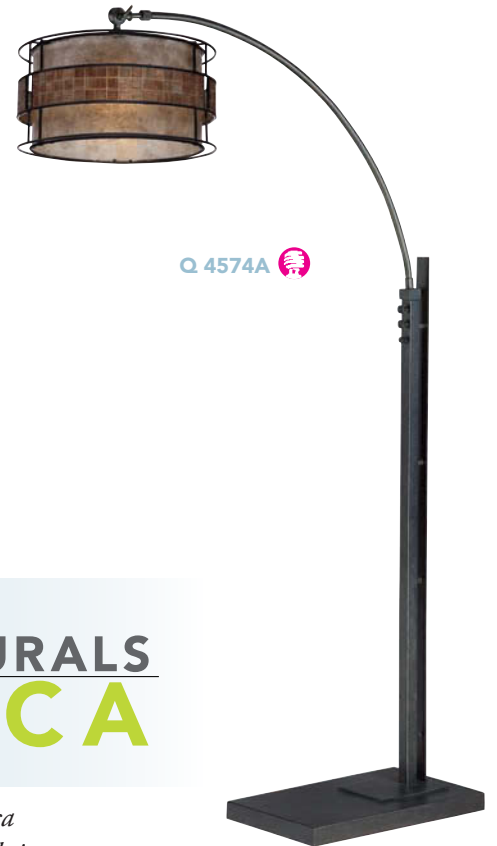

Q 4574A

QUOIZEL
NATURALS
MICA

Quoizel artisans take the natural beauty of mica and transform it into stylish and functional lighting.