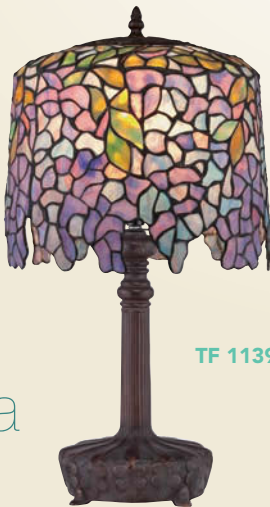

TF 1139T

PRODUCT	DIMENSIONS	BULBS	FINISH	GLASS
TF1428T	23" H, 16" D	2-75W Med. Base or 2-18W CFL		Contains 186 Pieces of Tiffany Glass and 24 pcs of Jewels
TF1485TRS	23" H, 16" D	2-75W Med. Base or 2-18W CFL	Russet	Contains 357 Pieces of Tiffany Glass
TF1139T	19.5" H, 10.5" D	1-60W Med. Base or 1-13W CFL		Contains 479 Pieces of Tiffany Glass
TF6034R	31" H, 22" D	3-100W Med. Base or 3-23W CFL	Architectural Bronze	Contains 1,998 Pieces of Tiffany Glass