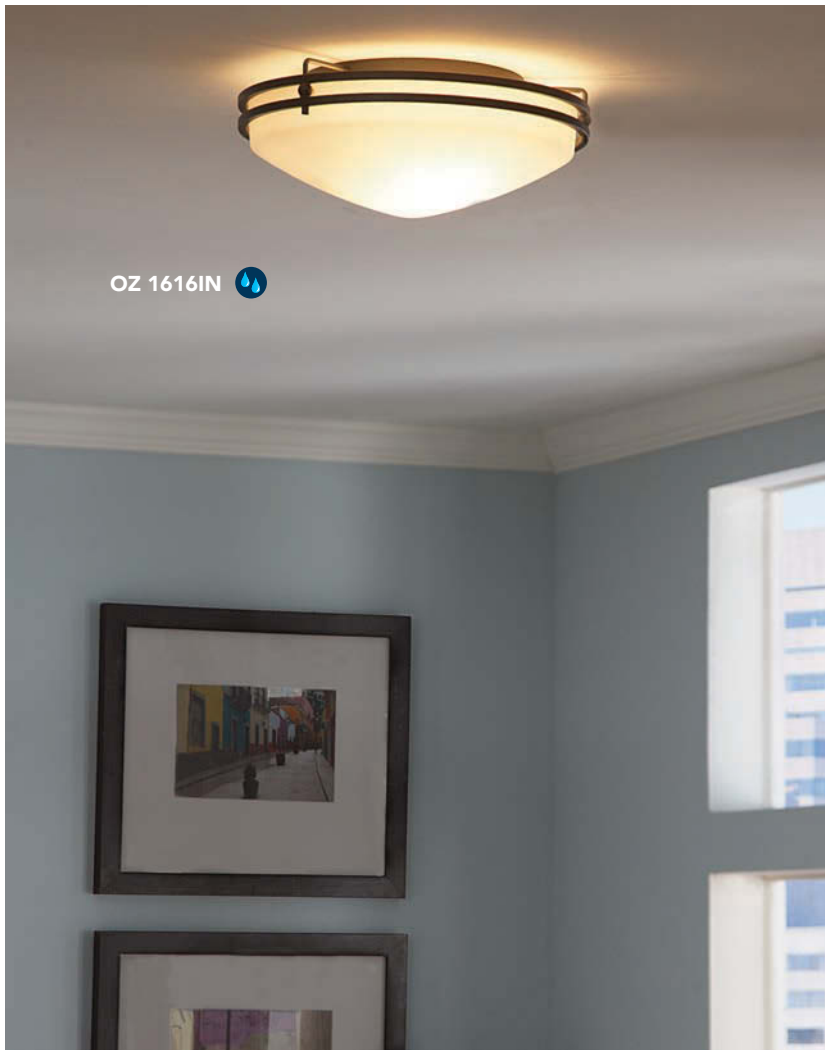

OZ 1616IN

Ozark

C Finish: Polished Chrome

IN Finish: Iron Gate

Glass: Opal Etched

**Matching
Semi-Flush Mounts
Available**

See page 275

PRODUCT	DIMENSIONS	BULBS
OZ1613C/IN	5.5" H, 13" D	2-60W Med. Base or 2-13W CFL
OZ1616C/IN	6.5" H, 16" D	3-60W Med. Base or 3-13W CFL