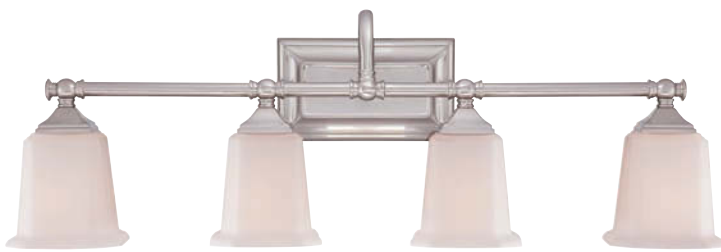

Nicholas

- **BN Finish:** Brushed Nickel
- **C Finish:** Polished Chrome
- **HO Finish:** Harbor Bronze
- **Glass:** Opal Etched

NL 8604BN

PRODUCT	DIMENSIONS	BACKPLATE	HCWO	BULBS
NL8601BN/C/HO	10" H, 5" W, 7" Ext.	4.5" x 8"	5"	1-100W Med. Base or 1-23W CFL
NL8602BN/C/HO	10" H, 15" W, 7" Ext.	8" x 4.5"	3.5"	2-100W Med. Base or 2-23W CFL
NL8603BN/C/HO	10" H, 22" W, 7" Ext.	4.5" x 8"	3.5"	3-100W Med. Base or 3-23W CFL
NL8604BN/C/HO	10" H, 30.5" W, 7" Ext.	4.5" x 8"	3.5"	4-100W Med. Base or 4-23W CFL

All Nicholas bath fixtures can be mounted as uplights or downlights.