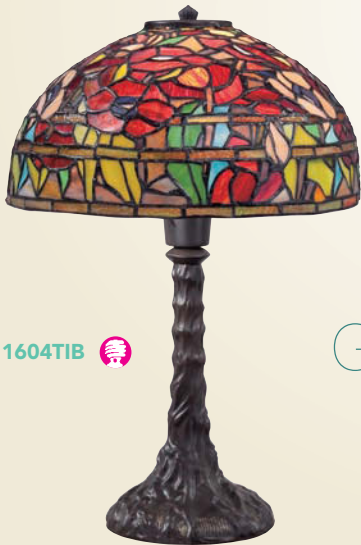

TF 1604TIB 

Wild
Garden

PRODUCT	DIMENSIONS	CANOPY	BULBS	FINISH	GLASS
TF1603TWT	25" H, 16.5" D	-	2-60W Med. Base or 2-13W CFL	Western Bronze	Contains 546 Pieces of Tiffany Glass
TF1604SIB	8" H*, 12" D	6" D	1-100W Med. Base or 1-23W CFL	Imperial Bronze	Contains 549 Pieces of Tiffany Glass
TF1604TIB	18" H, 12" D	-	1-60W Med. Base or 1-13W CFL	Imperial Bronze	Contains 549 Pieces of Tiffany Glass
TF1606SIB	8" H*, 14" D	5" D	1-60W Med. Base or 1-13W CFL	Imperial Bronze	Contains 561 Pieces of Tiffany Glass
TF1606TIB	20" H, 14" D	-	2-60W Med. Base or 2-13W CFL	Imperial Bronze	Contains 561 Pieces of Tiffany Glass