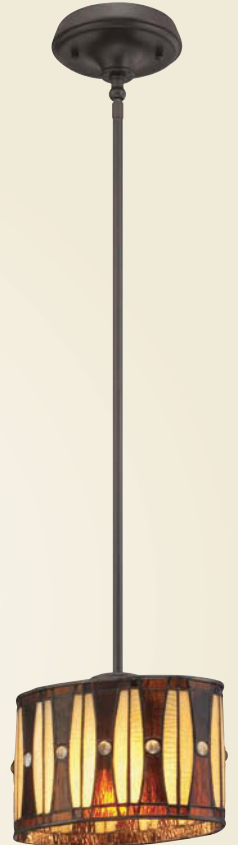

All chain-hung fixtures come with 12' of wire and 8' of chain. All rod-hung fixtures come with 10' of wire. *Comes with (2) 6" and (2) 12" Rods.

Veranda

TF 1558EP

TF 1041EP 

TF 1255PVB

Delacroix

TF 1529VB

TF 1179TVB 