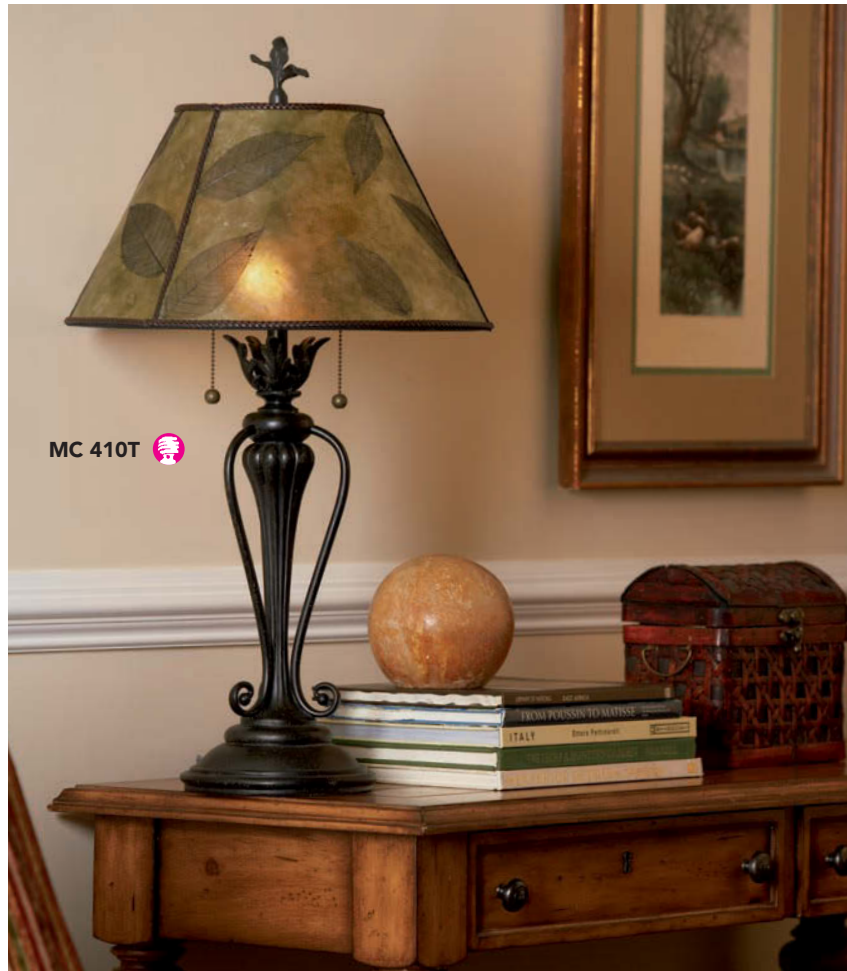

All rod-hung fixtures come with 10' of wire.

MC 410F 

MC 6793M 

QUOIZEL
NATURALS
MICA

Amber

Mica Leaf

MC 410T 

PRODUCT	DIMENSIONS	BULBS	FINISH	SHADE	SHADE DIMS.
MC410F	62" H, 18.5" D	2-75W Med. Base or 2-18W CFL	Bronze Patina Base	Mica	8.5" x 18.5" x 10"
MC410T	28" H, 16" D	2-60W Med. Base or 2-13W CFL	Bronze Patina Base	Mica	16" x 8.5"
MC6793M*	25.5" H, 17" Sq.	2-60W Med. Base or 2-13W CFL	Valiant Bronze	Mica	3" x 17" x 11.5"