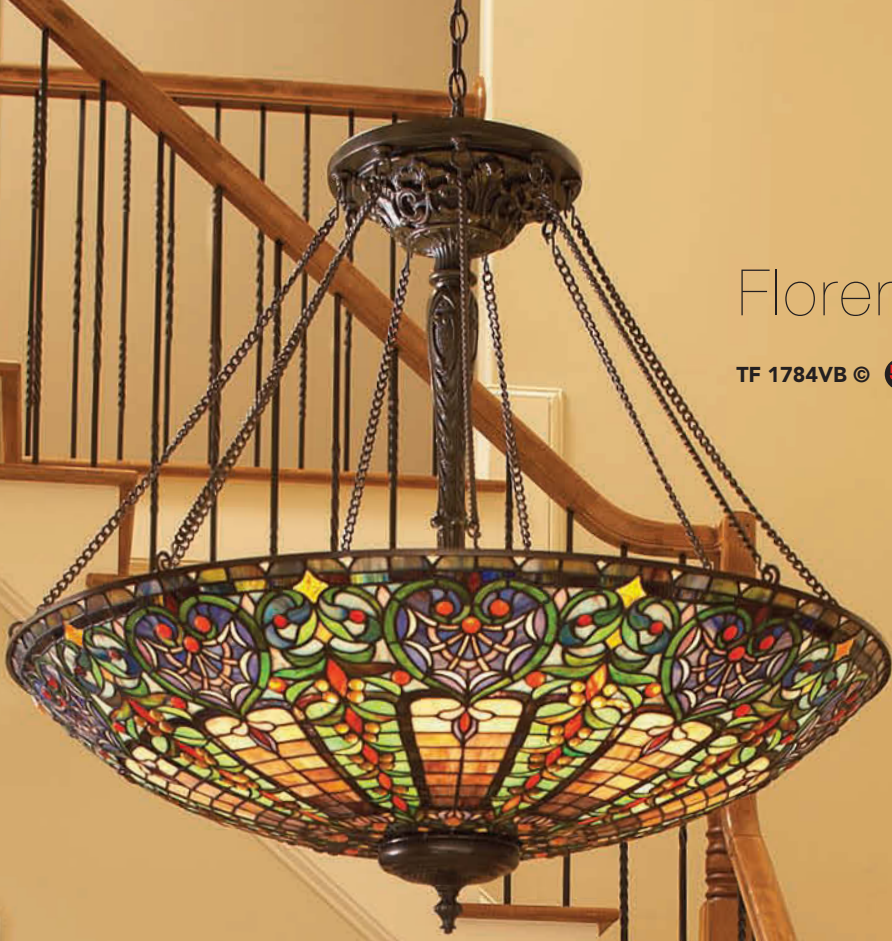

Florentine

TF 1784VB ©

QJ 6781TR