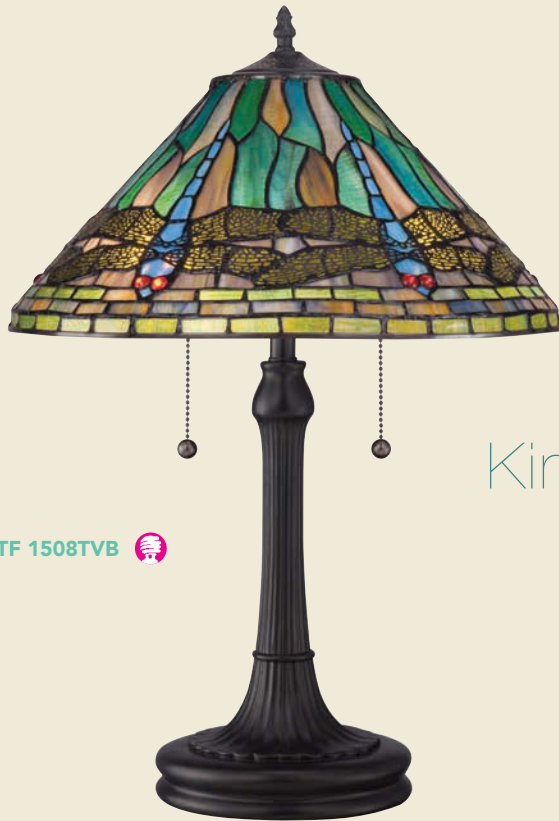

All chain-hung fixtures come with 12' of wire and 8' of chain.

Pink Dragonfly

NEW!
FOR 2013

TF 1571TIB 

TF 1508FVB 

King

TF 1508TVB 

PRODUCT	DIMENSIONS	BULBS	FINISH	GLASS
TF1508FVB	62" H, 18" D	2-100W Med. Base or 2-23W CFL	Vintage Bronze	Contains 318 Pieces of Tiffany Glass
TF1508TVB	24" H, 16" D	2-75W Med. Base or 2-18W CFL	Vintage Bronze	Contains 318 Pieces of Tiffany Glass
TF1571TIB	28" H, 16" D	2-75W Med. Base or 2-18W CFL	Imperial Bronze	Contains 372 Pieces of Tiffany Glass