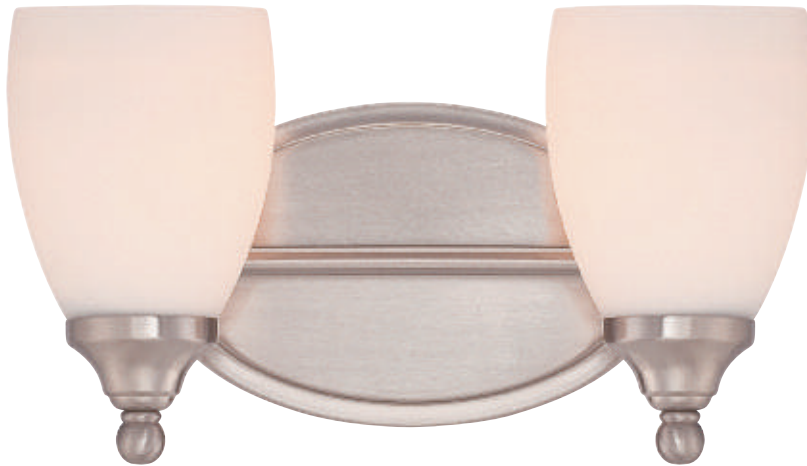

North Gate COLLECTION

BATH LIGHTING

FINISH:
Brushed Nickel
GLASS:
Opal Etched

DAMP NGT8603BN

DAMP NGT8602BN

Enlarged for detail

DAMP NGT8604BN