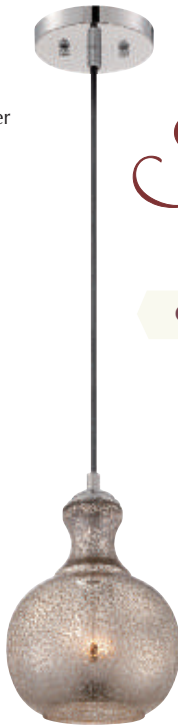

All chain-hung fixtures come with 8' of wire and 4' of chain.

Nikos

FINISH: Burnished Silver

CKNK1509BV

Sonia

FINISH: Artica

CKSN1507AR

MIRRORED
MERCURY
GLASS