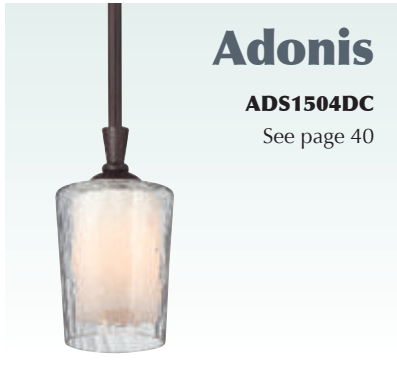

Mini Pendants

Please see referenced page numbers for larger images and full descriptions of these products.

Adonis

ADS1504DC

See page 40