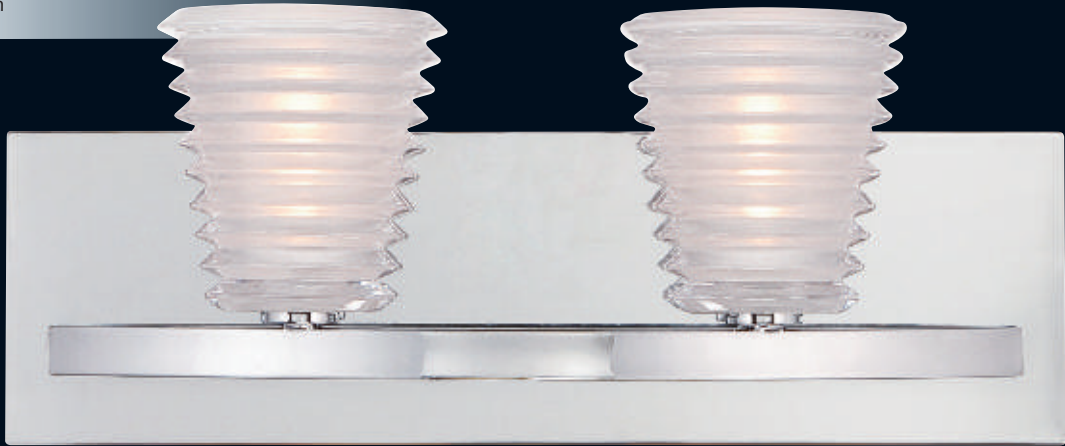

*Bulbs supplied. Ribbons bath fixtures can be mounted vertically or horizontally.

CosmicCOLLECTION

BATH LIGHTING

FINISH:
Polished Chrome

GLASS:
Saturn

DAMP PCCI8602C

Enlarged for detail

PLATINUM
by QUOIZEL