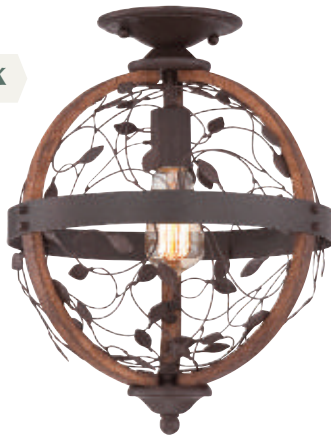

Chain-hung fixture comes with 8' of wire and 4' of chain. Rod-hung fixtures come with 8' of wire. *Comes with (2) 6" and (2) 12" Rods.

Chamber COLLECTION

FINISH:

Darkest Bronze

 **CHB5208DK**

CHB5206DK

QUOIZEL
NATURALS
WOOD

CHB5204DK

 **CHB1612DK**

VINTAGE STYLE
bulb included

Chamber COLLECTION

PRODUCT	DIMENSIONS	CANOPY	BULBS
CHB1612DK	16" H, 12" W, 12" Dp.	5.5" D	1-60W Vintage Bulb (Supplied)*
CHB5204DK	21" H, 16" W, 16" Dp.	5.5" D	4-60W Cand. Base
CHB5206DK	29" H, 24" W, 24" Dp.	5.5" D	6-60W Cand. Base
CHB5208DK	35.5" H, 30.5" W, 30.5" Dp.	5.5" D	8-60W Cand. Base