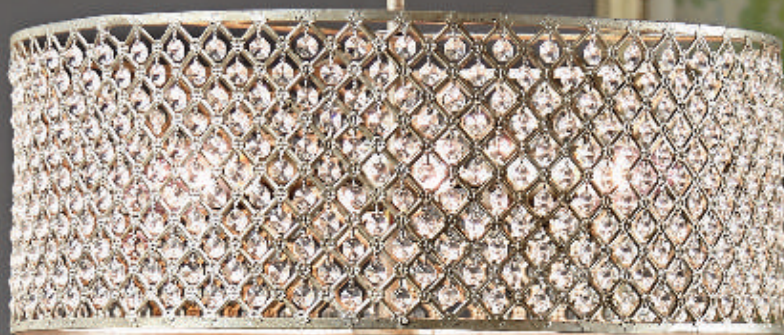

PENDANTS

QUOIZEL

From the **CATHERINE COLLECTION:**
CTN2822VG (p.302)