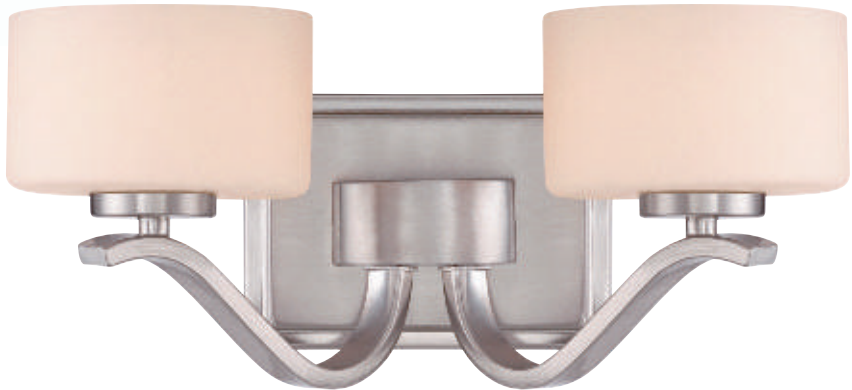

Devlin COLLECTION

BATH LIGHTING

FINISH:

BN Brushed Nickel   **C** Polished Chrome

GLASS:

Opal

DAMP DVN8602BN

Enlarged for detail