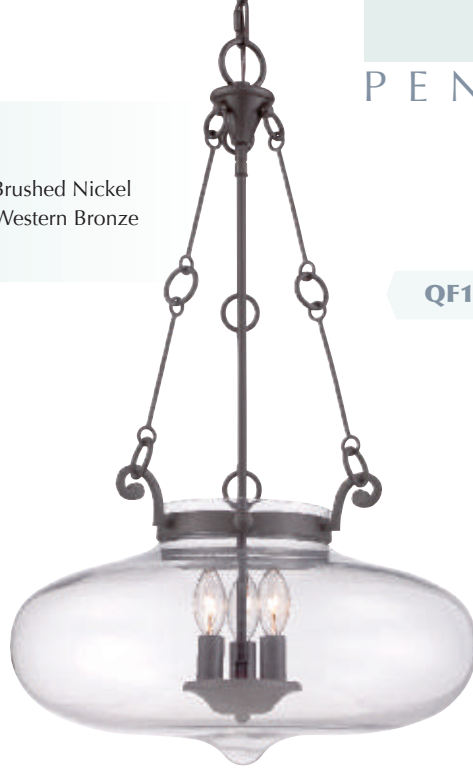

FINISH: Royal Ebony

Pendant converts
to Semi-Flush Mount

RLY1815IB

NEW!
FOR ♦ 2015

Pendant converts
to Semi-Flush Mount

Railway

FINISH: Imperial Bronze

PRODUCT	DIMENSIONS	CANOPY	BULBS	SHADE DIMS.
BND1818BA	7.5" H*, 18" W, 18" Dp.	5.5" D x 0.75" H	4-40W T8 Vintage Bulbs (Supplied)**	-
CP2820IB	14.5" H*, 20" W, 20" Dp.	5" D	4-60W Cand. Base	16" x 16" x 7"
RLY1815IB	11" H*, 15.5" W, 15.5" Dp.	6" D x 0.75" H	1-100W Med. Base or 23W CFL	-

Rod-hung fixtures come with 8' of wire. *Comes with (2) 6" and (2) 12" Rods. **Max Wattage: 60W Cand. Base.

Alden

FINISH: **BN** Brushed Nickel
WT Western Bronze
GLASS: Clear

QF1781WT

QF1781BN

Mirage

FINISH: Vintage Gold