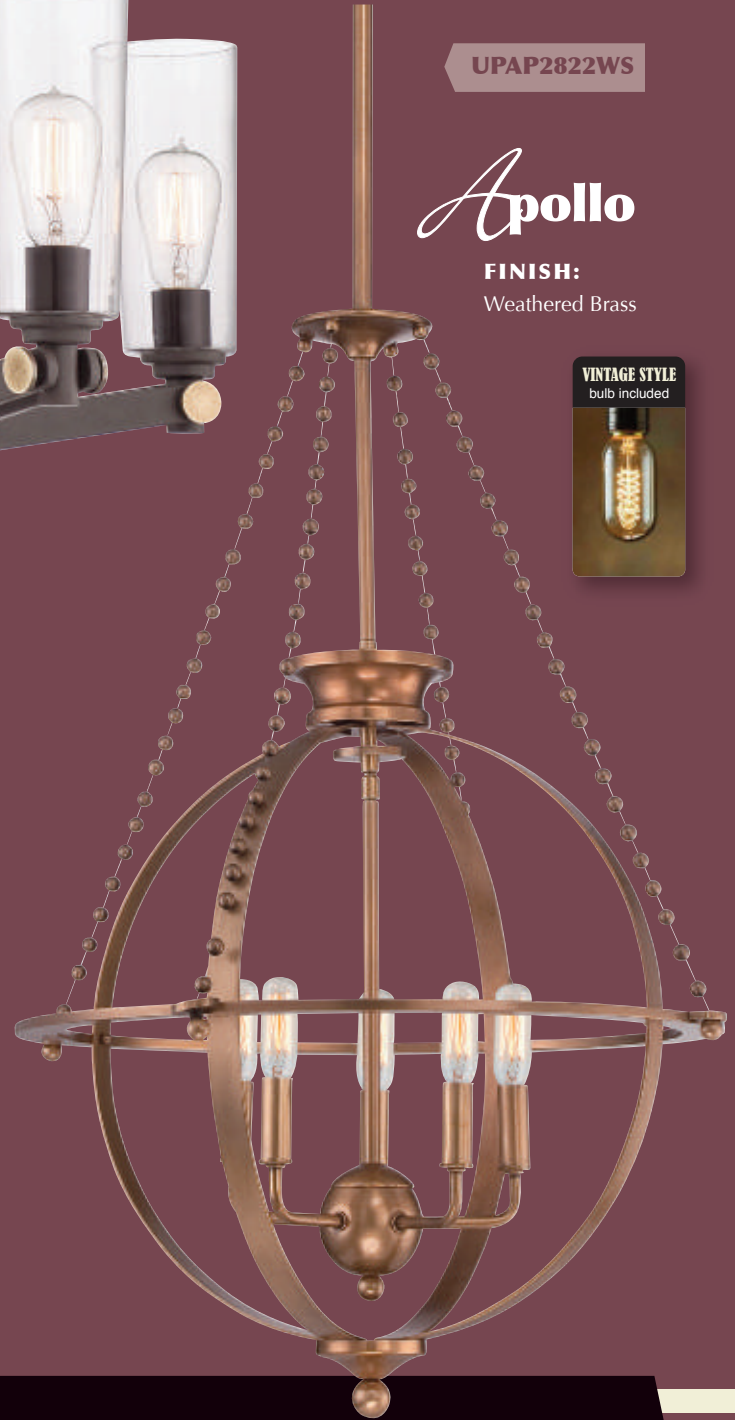

PRODUCT	DIMENSIONS	CANOPY/BACKPLATE	HCWO	BULBS
UPAP2822WS	32" H*, 22" W, 22" Dp.	6.5" D	-	5-40W T8 Vintage Bulb (Supplied)†
UPEV5005WT	20" H*, 26" W, 26" Dp.	6.5" D	-	5-60W Vintage Bulb (Supplied)**
UPEV8701WT	11" H, 6.5" W, 5" Dp.	6.5"	8"	1-60W Vintage Bulb (Supplied)**

Rod-hung fixtures come with 8' of wire. *Comes with (2) 6" and (2) 12" Rods. **Max Wattage: 60W Med. Base or 13W CFL. †Max Wattage: 60W Cand. Base