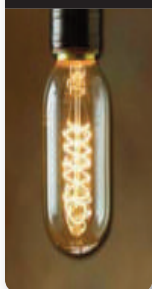

VINTAGE STYLE
bulb included