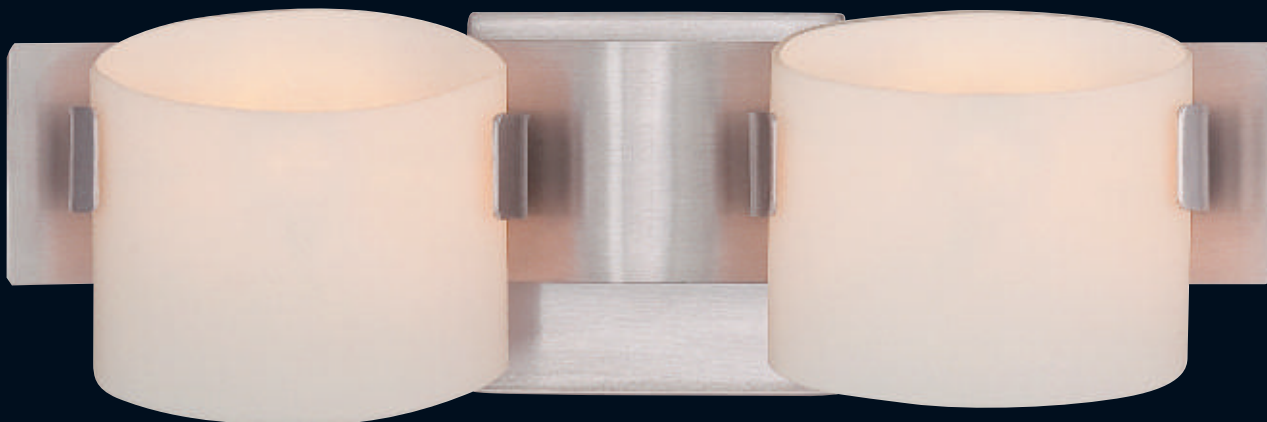

Exton COLLECTION

FINISH:

Brushed Nickel

GLASS:

White Opal Etched

DAMP

PCEN8602BN

Enlarged for detail

PLATINUM
by QUOIZEL