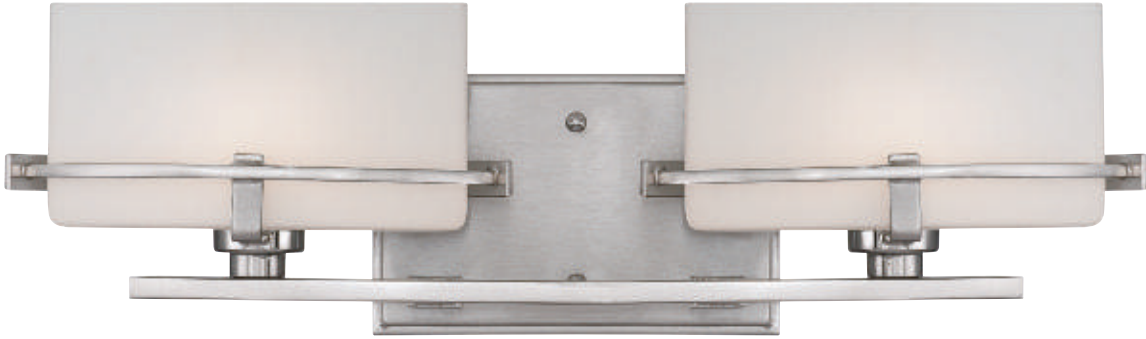

Nolan COLLECTION

BATH LIGHTING

FINISH:
Brushed Nickel

GLASS:
Opal Etched

DAMP NN8602BN

Enlarged for detail