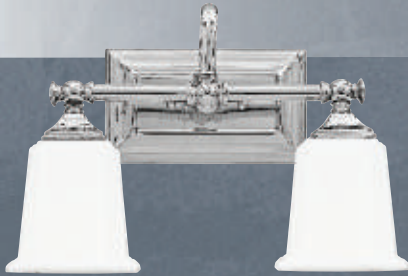

North Gate bath fixtures can be mounted as uplights or downlights.

Nicholas COLLECTION

FINISH:

BN Brushed Nickel **C** Polished Chrome **HO** Harbor Bronze

GLASS:

Opal Etched

DAMP NL8602C

DAMP NL8601HO