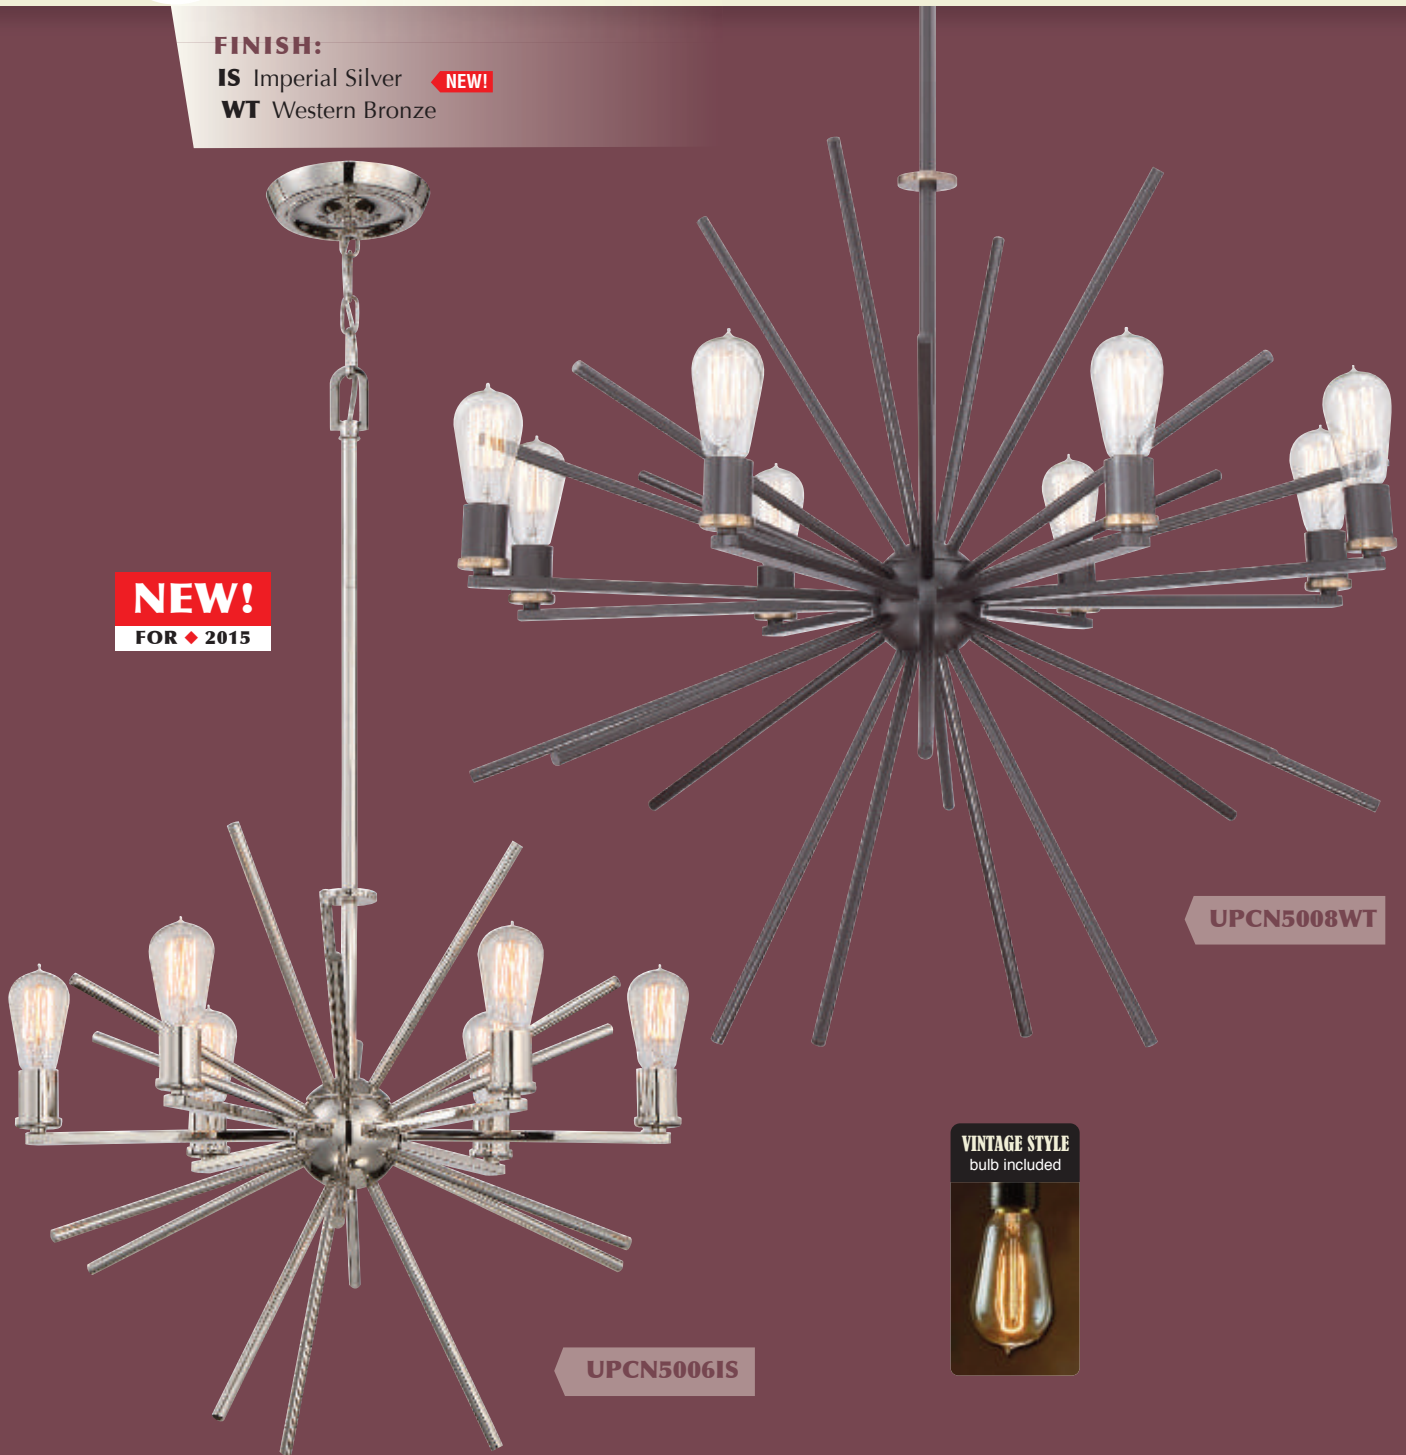

Carnegie COLLECTION

FINISH:

- **IS** Imperial Silver NEW!
- **WT** Western Bronze

NEW!

FOR ♦ 2015

UPCN5008WT

UPCN5006IS

Carnegie COLLECTION

PRODUCT	DIMENSIONS	CANOPY	BULBS
UPCN5006IS/WT	22.5" H*, 25.5" W, 25.5" Dp.	6.5" D x 1" H	6-60W Vintage Bulb (Supplied)**
UPCN5008IS/WT	30" H*, 34" W, 34" Dp.	6.5" D	8-60W Vintage Bulb (Supplied)**

Rod-hung fixtures come with 8' of wire. *Comes with 2 (6)" and (2) 12" Rods. **Max Wattage: 100W Med. Base or 23W CFL