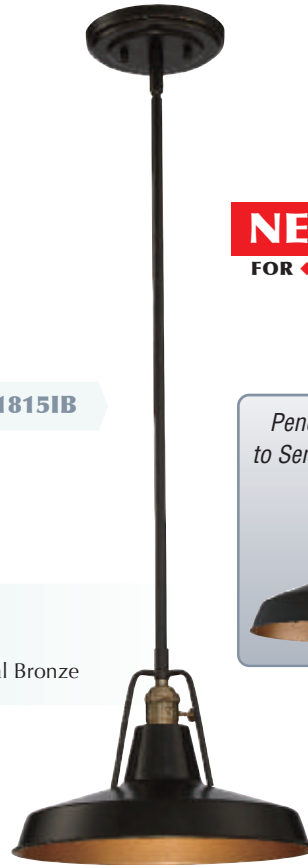

FINISH: Royal Ebony

Pendant converts
to Semi-Flush Mount

RLY1815IB

NEW!
FOR ♦ 2015

Pendant converts
to Semi-Flush Mount

Railway

FINISH: Imperial Bronze

PRODUCT	DIMENSIONS	CANOPY	BULBS	SHADE DIMS.
BND1818BA	7.5" H*, 18" W, 18" Dp.	5.5" D x 0.75" H	4-40W T8 Vintage Bulbs (Supplied)**	-
CP2820IB	14.5" H*, 20" W, 20" Dp.	5" D	4-60W Cand. Base	16" x 16" x 7"
RLY1815IB	11" H*, 15.5" W, 15.5" Dp.	6" D x 0.75" H	1-100W Med. Base or 23W CFL	-