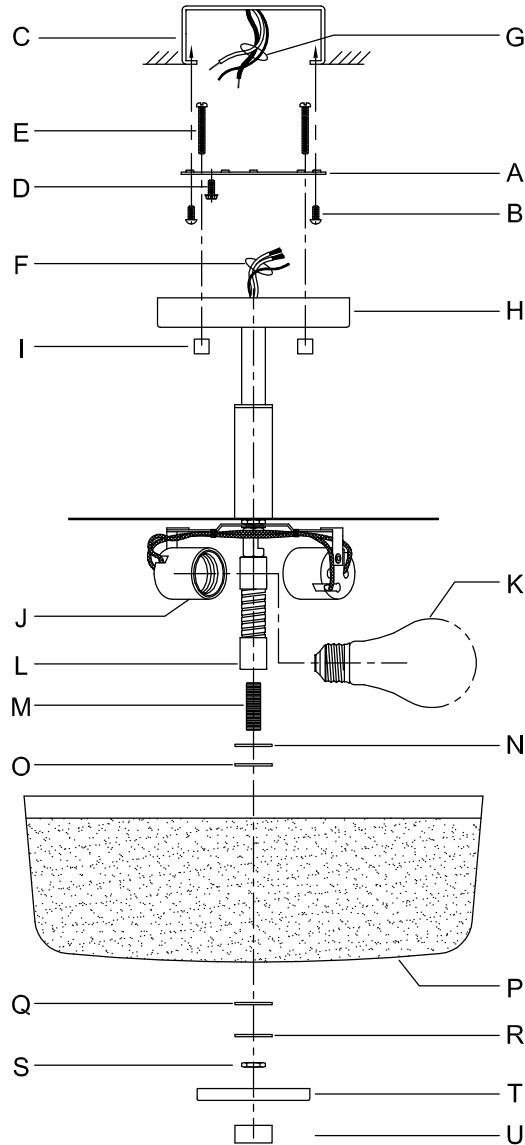

Assembly & Installation Instructions

CAUTION: Read instructions carefully and turn electricity off at main circuit breaker panel before beginning installation.

2851

WARNING - If any Special Control Devices are used with this Fixture, Follow the Instructions Carefully to assure full compliance with N.E.C. requirements. If there are any questions, contact a Qualified Electrical Contractor.

CAUTION - All glass is fragile, use care when handling Glass component(s) and or Lamp(s).

ASSEMBLY STEPS:

PASOS PARA ENSAMBLAR:

MODE D'ASSEMBLAGE:

1. D,E → A
2. B,A → C
3. F → G
4. H,I → E
5. K → J
6. M → L
7. N,O,P,Q,R,S → M
8. T,U → M

B, C, G & K
(NOT FURNISHED)
(NO INCLUIDA)
(NON FOURNIE)

Instrucciones de ensamblaje e instalación

Precaución: Lea cuidadosamente las instrucciones y desconecte la electricidad del cortacircuitos principal antes de iniciar la instalación.