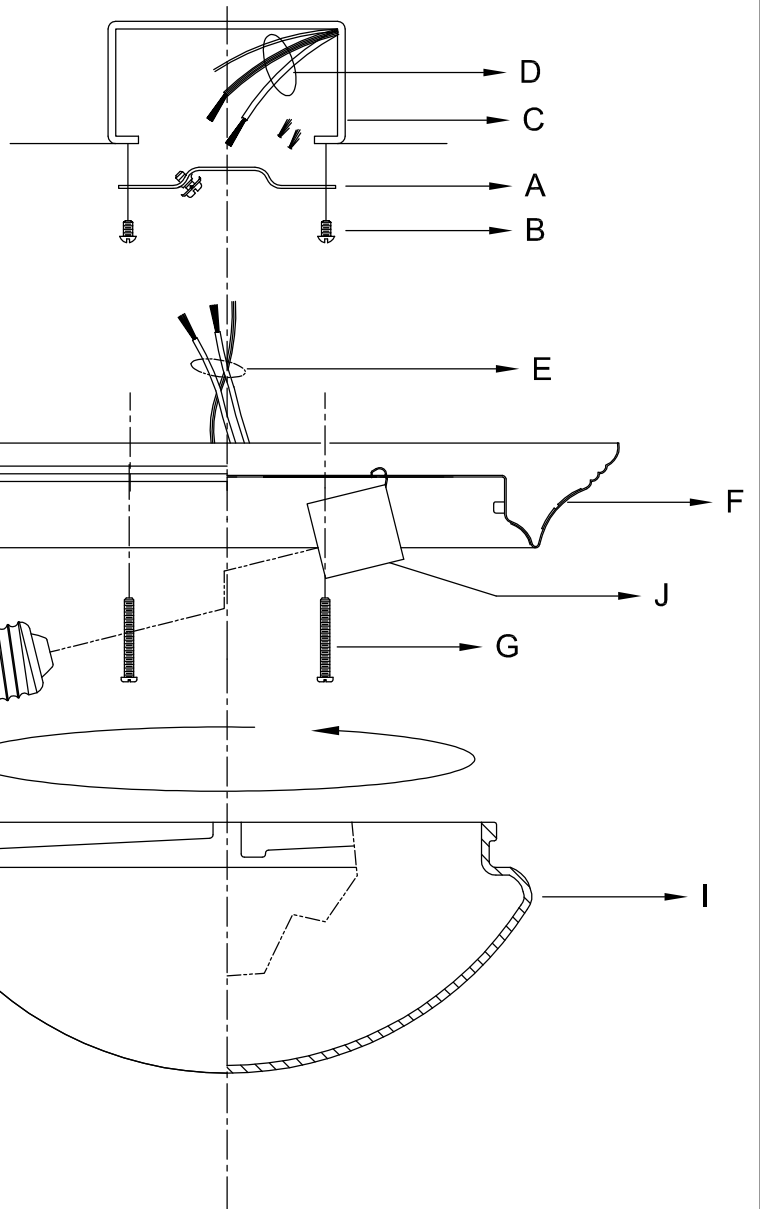

Assembly & Installation Instructions

CAUTION: Read instructions carefully and turn electricity off at main circuit breaker panel before beginning installation.

3688.3689.3697

WARNING - If any Special Control Devices are used with this Fixture, Follow the Instructions Carefully to assure full compliance with N.E.C. requirements. If there are any questions, contact a Qualified Electrical Contractor.

CAUTION - All glass is fragile, use care when handling Glass component(s) and or Lamp(s).

ASSEMBLY STEPS:

PASOS PARA ENSAMBLAR:

MODE D'ASSEMBLAGE:

1. A,B → C
2. E → D 
3. G,F → A
4. H → J
5. I → F

C,D & H
(NOT FURNISHED)
(NO INCLUIDA)
(NON FOURNIE)