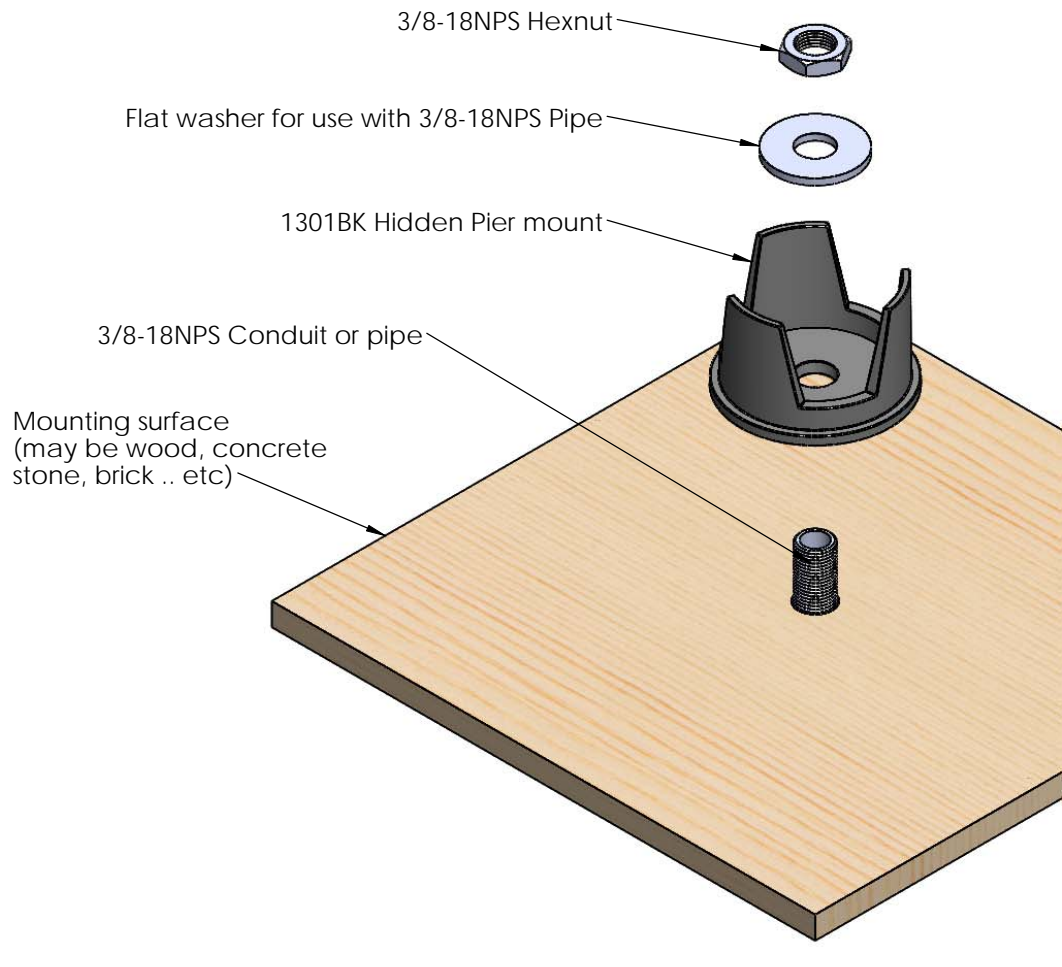

1301BK Hidden Pier Mount BK - Black

This is one typical way of mounting to be used only as a guideline for mounting.

SECTION A-A
SCALE 1 : 2