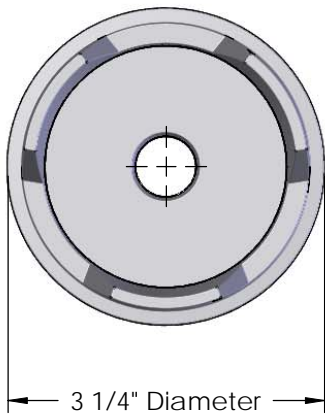

1301BK Hidden Pier Mount BK - Black

This is one typical way of mounting to be used only as a guideline for mounting.

SECTION A-A
SCALE 1 : 2