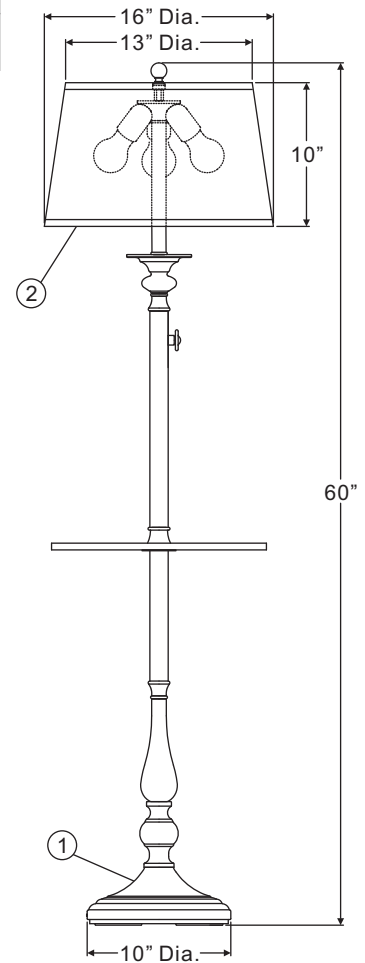

- A. Thread the Socket Assembly, the Rod with Switch, the Rod with Connector, the Panel Assembly, the Rod, the Column and the Base together as shown. Hand tighten until snug. Pull the cord from the Base as you assemble the parts together to remove the excess cord between parts.
- B. Place Shade over the Nipple on the top of Socket Assembly, secure by threading Finial onto the Nipple. Hand tighten until snug.
- C. This fixture uses standard bulb with medium base . Maximum 75 watts. Insert bulb and screw snugly into place.

Your fixture is now assembled and ready to use. Enjoy!

VVKY9258BN  
 VVKY9258PN  
 FINISH: BRUSHED NICKEL  
 PALLADIAN BRONZE

NOTE: ALL DIMENSIONS ARE ROUNDED UP TO THE NEAREST 1/4"

| NO. | PART NUMBER | REPLACEMENT | REQ. | STYLE NUMBER |
|-----|-------------|-------------|------|--------------|
| 1   | 19258PNVVKY | BASE        | 1    | VVKY9258PN   |
| 2   | S12129FA    | SHADE       | 1    |              |
| 1   | 19258BNVVKY | BASE        | 1    | VVKY9258BN   |
| 2   | S12130FA    | SHADE       | 1    |              |