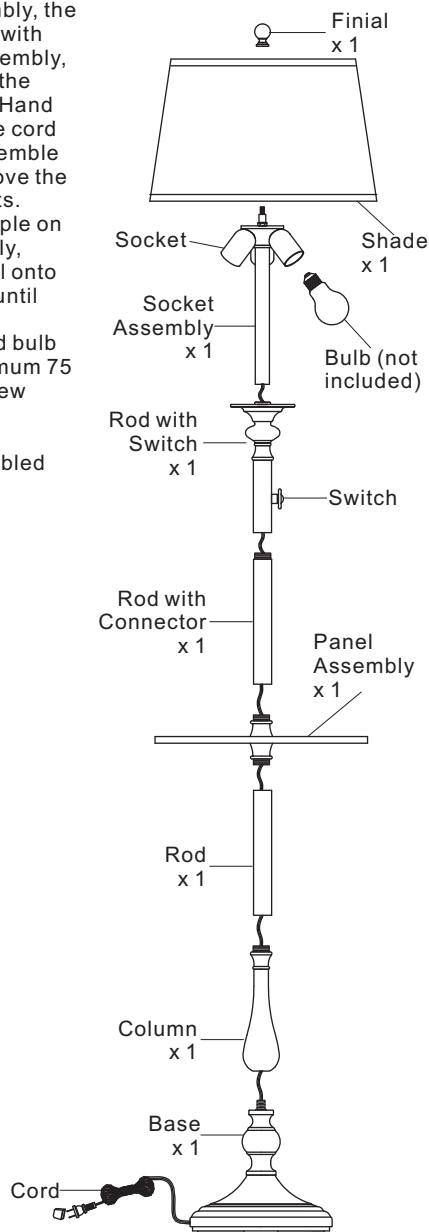

**Estimated Assembly Time:** 15-20 minutes

**Preparation:** Identify and inspect all parts before beginning installation. Check package content list and diagrams below to be sure all parts are present. If any parts are missing or damaged, do not attempt to assemble, install, or operate the fixture. Contact customer service for replacement parts.

**⚠ Warnings and Cautions**

Turn off electricity at circuit breaker or main fuse box before installation. Consult a licensed electrician if in doubt.

These instructions are provided for your safety. It is very important you read them completely before installing the fixture. We strongly recommend that a licensed, professional electrician perform the installation.

- A. Thread the Socket Assembly, the Rod with Switch, the Rod with Connector, the Panel Assembly, the Rod, the Column and the Base together as shown. Hand tighten until snug. Pull the cord from the Base as you assemble the parts together to remove the excess cord between parts.
- B. Place Shade over the Nipple on the top of Socket Assembly, secure by threading Finial onto the Nipple. Hand tighten until snug.
- C. This fixture uses standard bulb with medium base . Maximum 75 watts. Insert bulb and screw snugly into place.

Your fixture is now assembled and ready to use. Enjoy!

VVKY9258BN  
 VVKY9258PN  
 FINISH: BRUSHED NICKEL  
 PALLADIAN BRONZE

NOTE: ALL DIMENSIONS ARE ROUNDED UP TO THE NEAREST 1/4"

| NO. | PART NUMBER | REPLACEMENT | REQ. | STYLE NUMBER |
|-----|-------------|-------------|------|--------------|
| 1   | 19258PNVVKY | BASE        | 1    | VVKY9258PN   |
| 2   | S12129FA    | SHADE       | 1    |              |
| 1   | 19258BNVVKY | BASE        | 1    | VVKY9258BN   |
| 2   | S12130FA    | SHADE       | 1    |              |