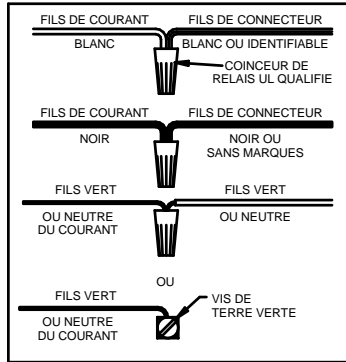

Instructions d'Assemblage et Installation

Mise en garde: Lire les instructions avec soin et couper le courant au disjoncteur central avant de commencer l'installation.

*****

AVERTISSEMENT - S'il y a d'autres mécanismes régulateurs qui s'emploient avec ce dispositif, suivre soigneusement les instructions pour satisfaire aux exigences NEC. Si vous avez des questions, consulter un électricien qualifié.
AVERTISSEMENT - Ce produit contient des composants chimiques qui selon L'état de Californie provoquent un cancer, des infirmités de naissance et (ou) du mal au système reproductif. Il faut laver les mains soigneusement après avoir installé, manipulé, nettoyé, ou autrement touché ce produit.

*****