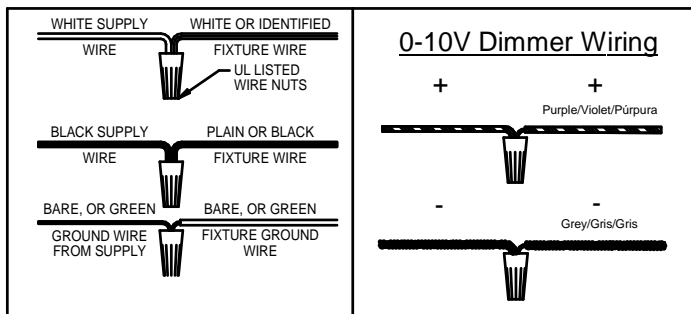

CAUTION: Read instructions carefully and turn electricity off at main circuit breaker panel before beginning installation.

Edge-Lit Flat Panel

WARNING - If any Special Control Devices are used with this Fixture, Follow the Instructions Carefully to assure full compliance with N.E.C. requirements. If there are any questions, contact a Qualified Electrical Contractor.

1. RAISE UNIT INTO CEILING

2. BEND T-BAR CLIPS INTO POSITION

3. OPEN ACCESS PLATE.
 USE KNOCKOUTS TO CONNECT POWER ACCESS
 USING APPROPRIATE SIZED ELECTRICAL FITTINGS.

4. MAKE WIRING CONNECTIONS

Instructions d'Assemblage et Installation